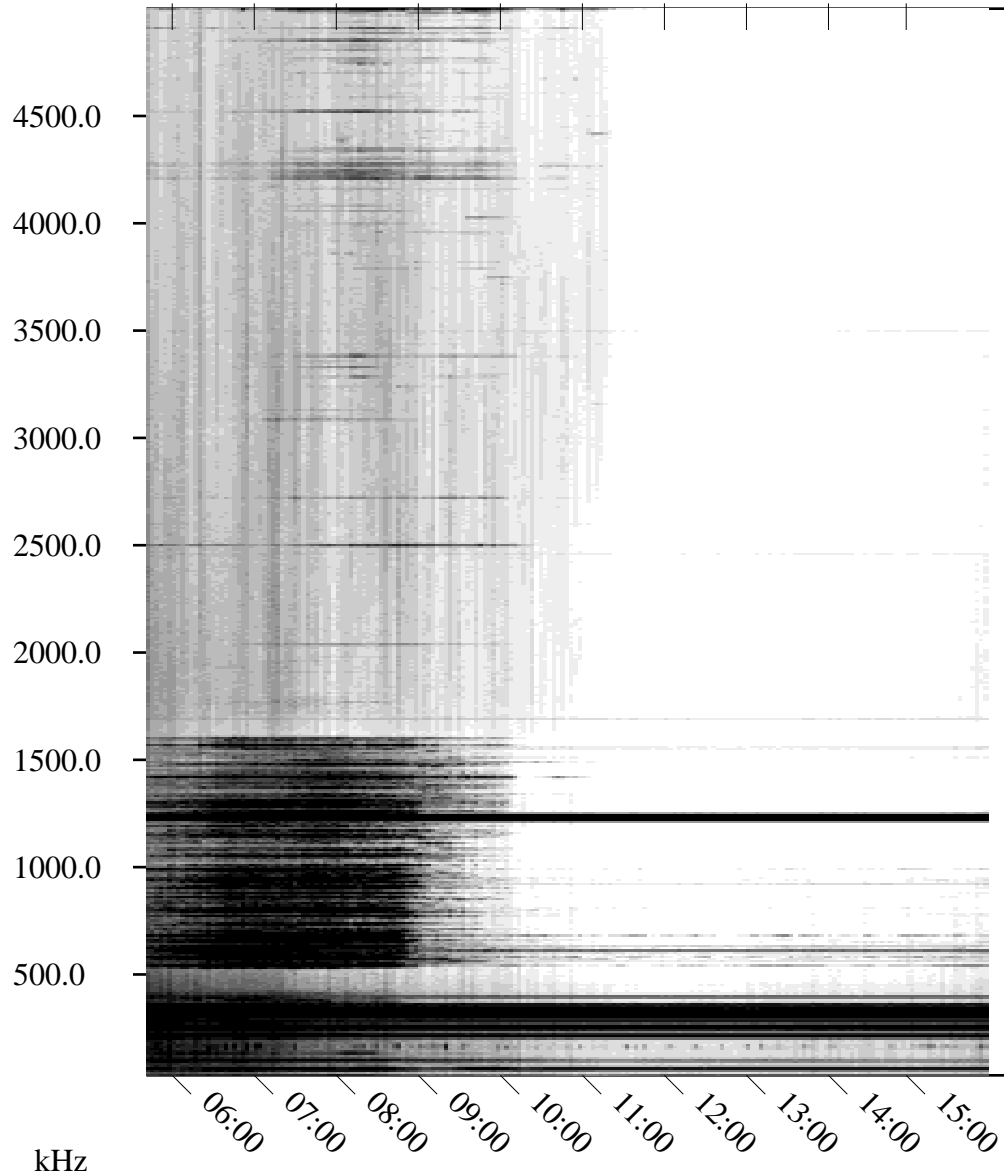

06/19/1995 Churchill, Manitoba

Linear Scale Black = 161 White = 15

ch95170l.r04a ave_95

Page 1

UT