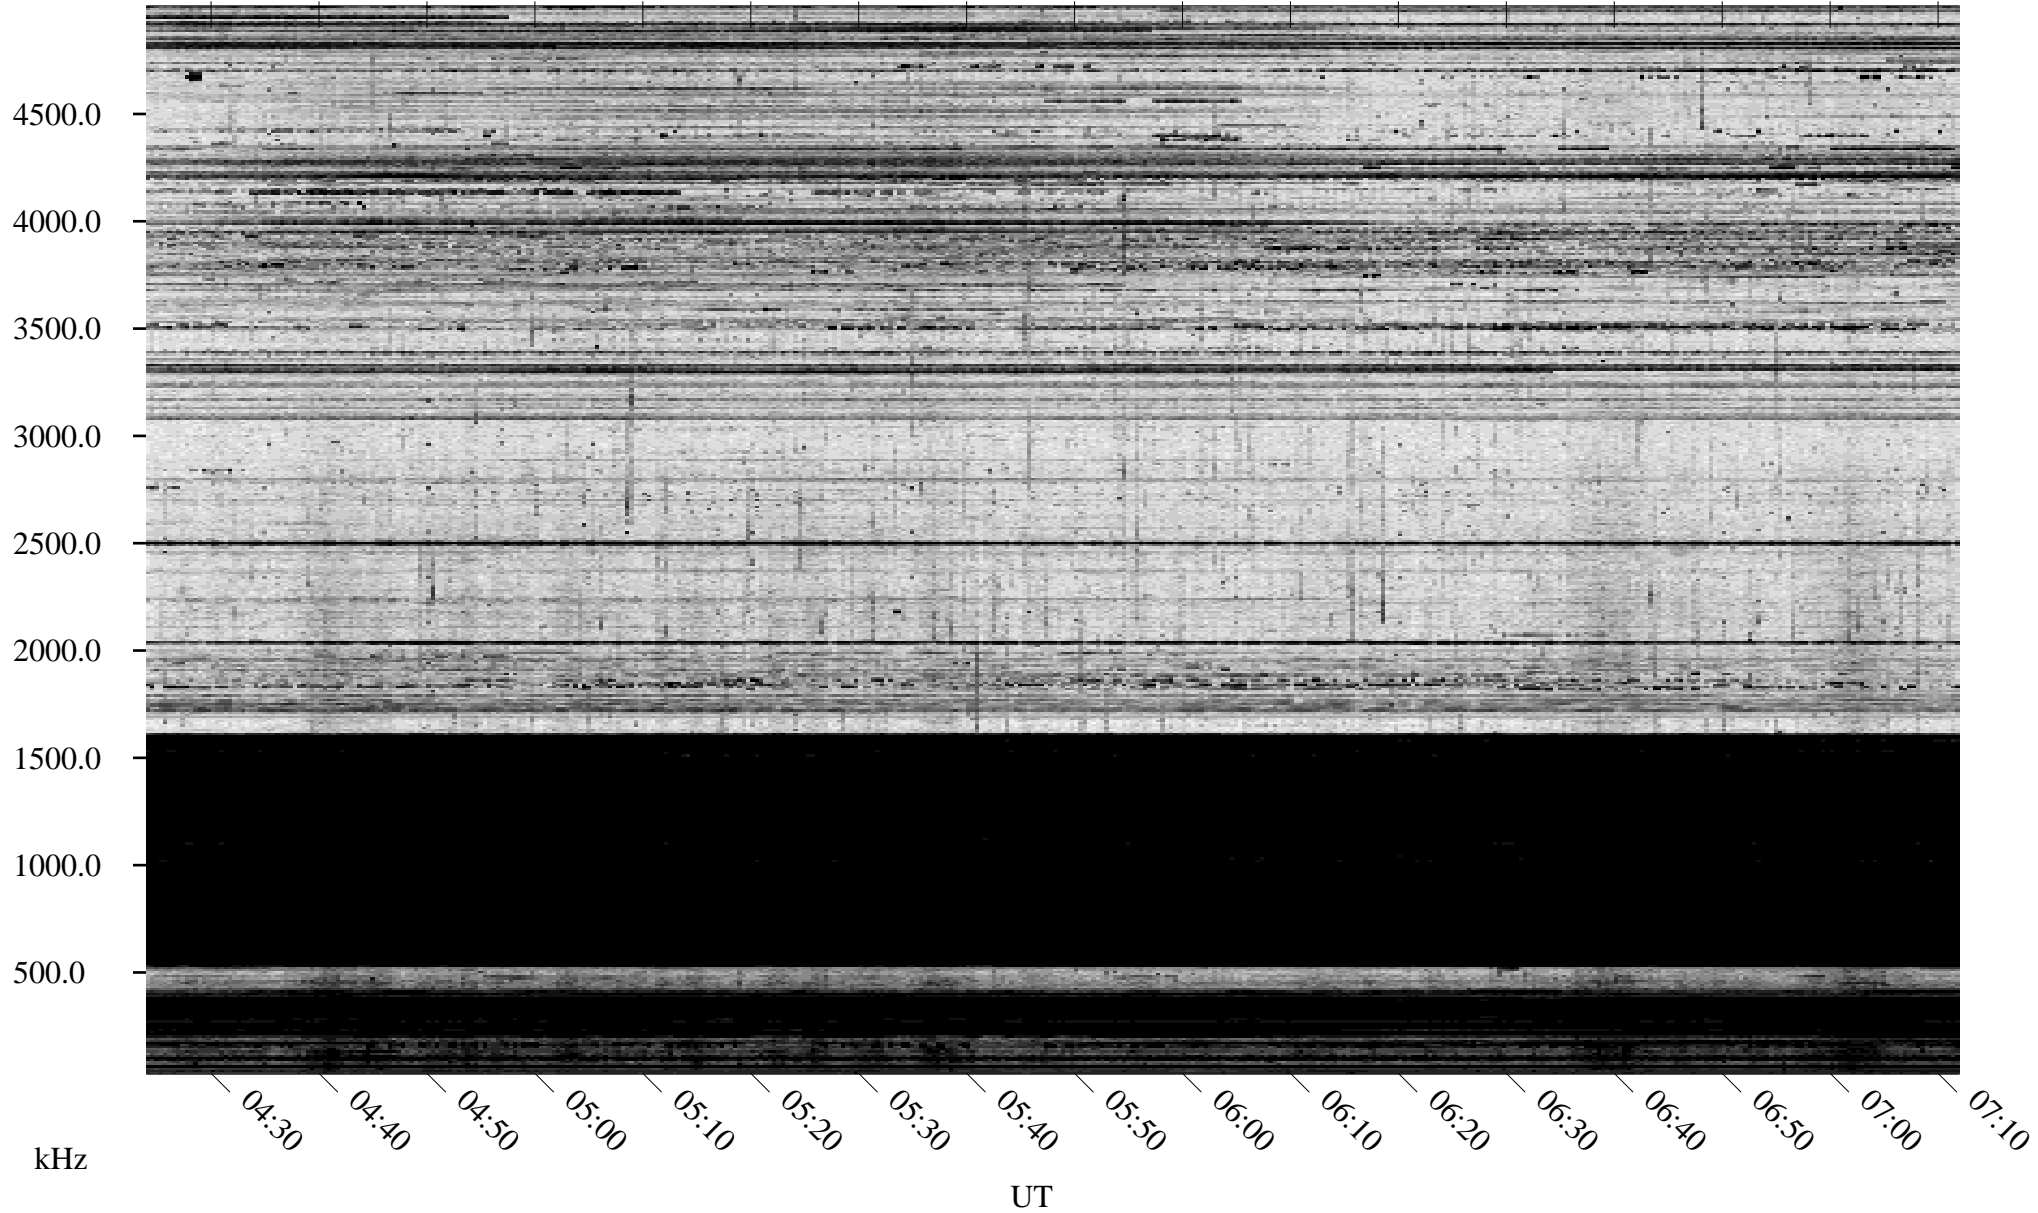

01/05/1996 Churchill, Manitoba

Linear Scale Black = 161 White = 15

ch960051.r00m max_12

Page 1

01/05/1996 Churchill, Manitoba

Linear Scale Black = 161 White = 15

ch96005l.r00m max_12

Page 2

01/06/1996 Churchill, Manitoba

Linear Scale Black = 161 White = 15

ch960051.r00m max_12

Page 3

01/06/1996 Churchill, Manitoba

Linear Scale Black = 161 White = 15

ch96005l.r00m max_12

Page 4

01/06/1996 Churchill, Manitoba

Linear Scale Black = 161 White = 15

ch960051.r00m max_12

Page 5

01/06/1996 Churchill, Manitoba

Linear Scale Black = 161 White = 15

ch96005l.r00m max_12

Page 6

01/06/1996 Churchill, Manitoba

Linear Scale Black = 161 White = 15

ch960051.r00m max_12

Page 7

01/06/1996 Churchill, Manitoba

Linear Scale Black = 161 White = 15

ch960051.r00m max_12

Page 8