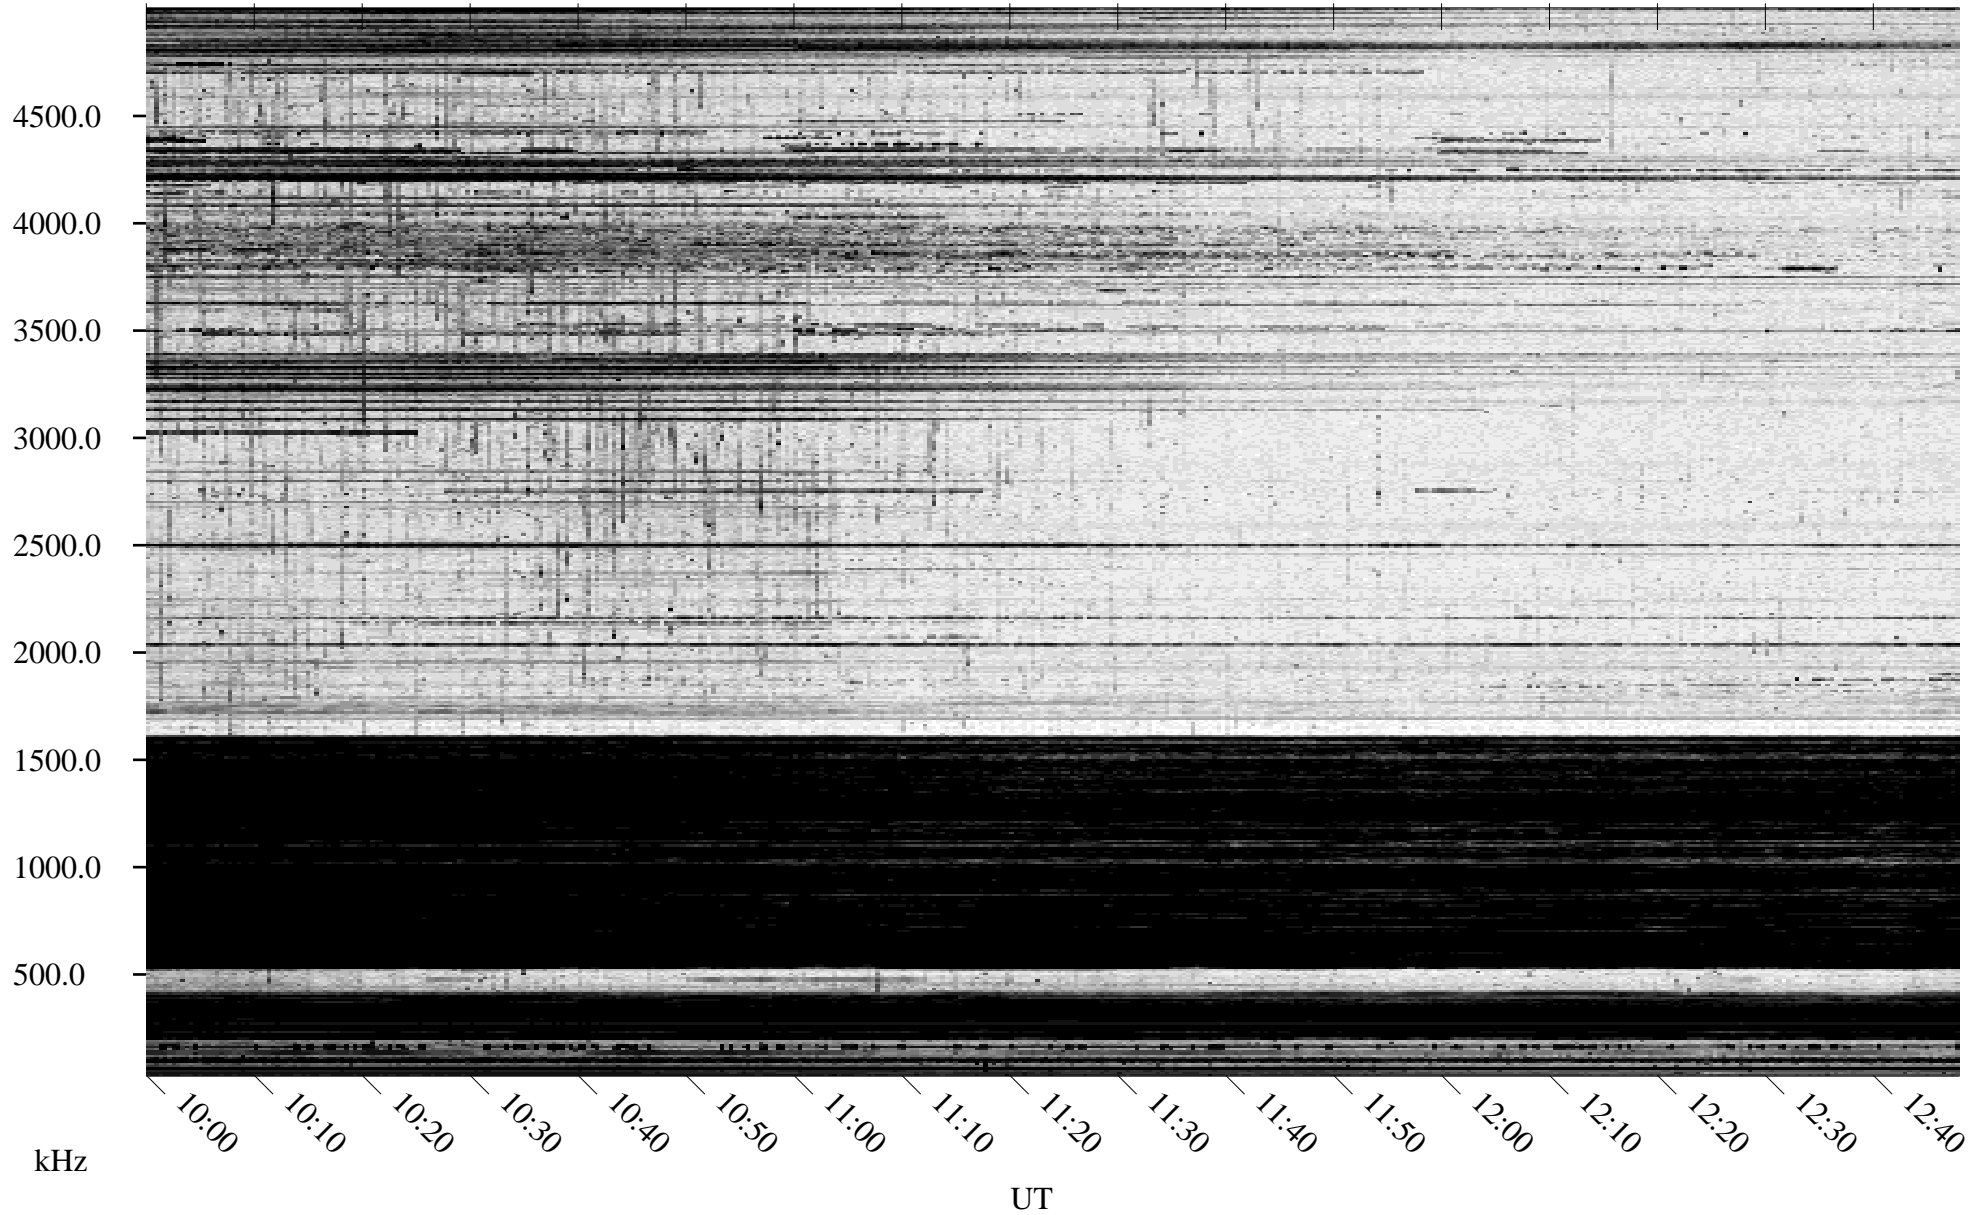

01/05/1996 Churchill, Manitoba

Linear Scale Black = 161 White = 15

ch960051.r00m max_12

Page 1

01/05/1996 Churchill, Manitoba

Linear Scale Black = 161 White = 15

ch96005l.r00m max_12

Page 2

01/06/1996 Churchill, Manitoba

Linear Scale Black = 161 White = 15

ch960051.r00m max_12

Page 3

01/06/1996 Churchill, Manitoba

Linear Scale Black = 161 White = 15

ch96005l.r00m max_12

Page 4

01/06/1996 Churchill, Manitoba

Linear Scale Black = 161 White = 15

ch960051.r00m max_12

Page 5

01/06/1996 Churchill, Manitoba

Linear Scale Black = 161 White = 15

ch96005l.r00m max_12

Page 6

01/06/1996 Churchill, Manitoba

Linear Scale Black = 161 White = 15

ch960051.r00m max_12

Page 7

01/06/1996 Churchill, Manitoba

Linear Scale Black = 161 White = 15

ch960051.r00m max_12

Page 8