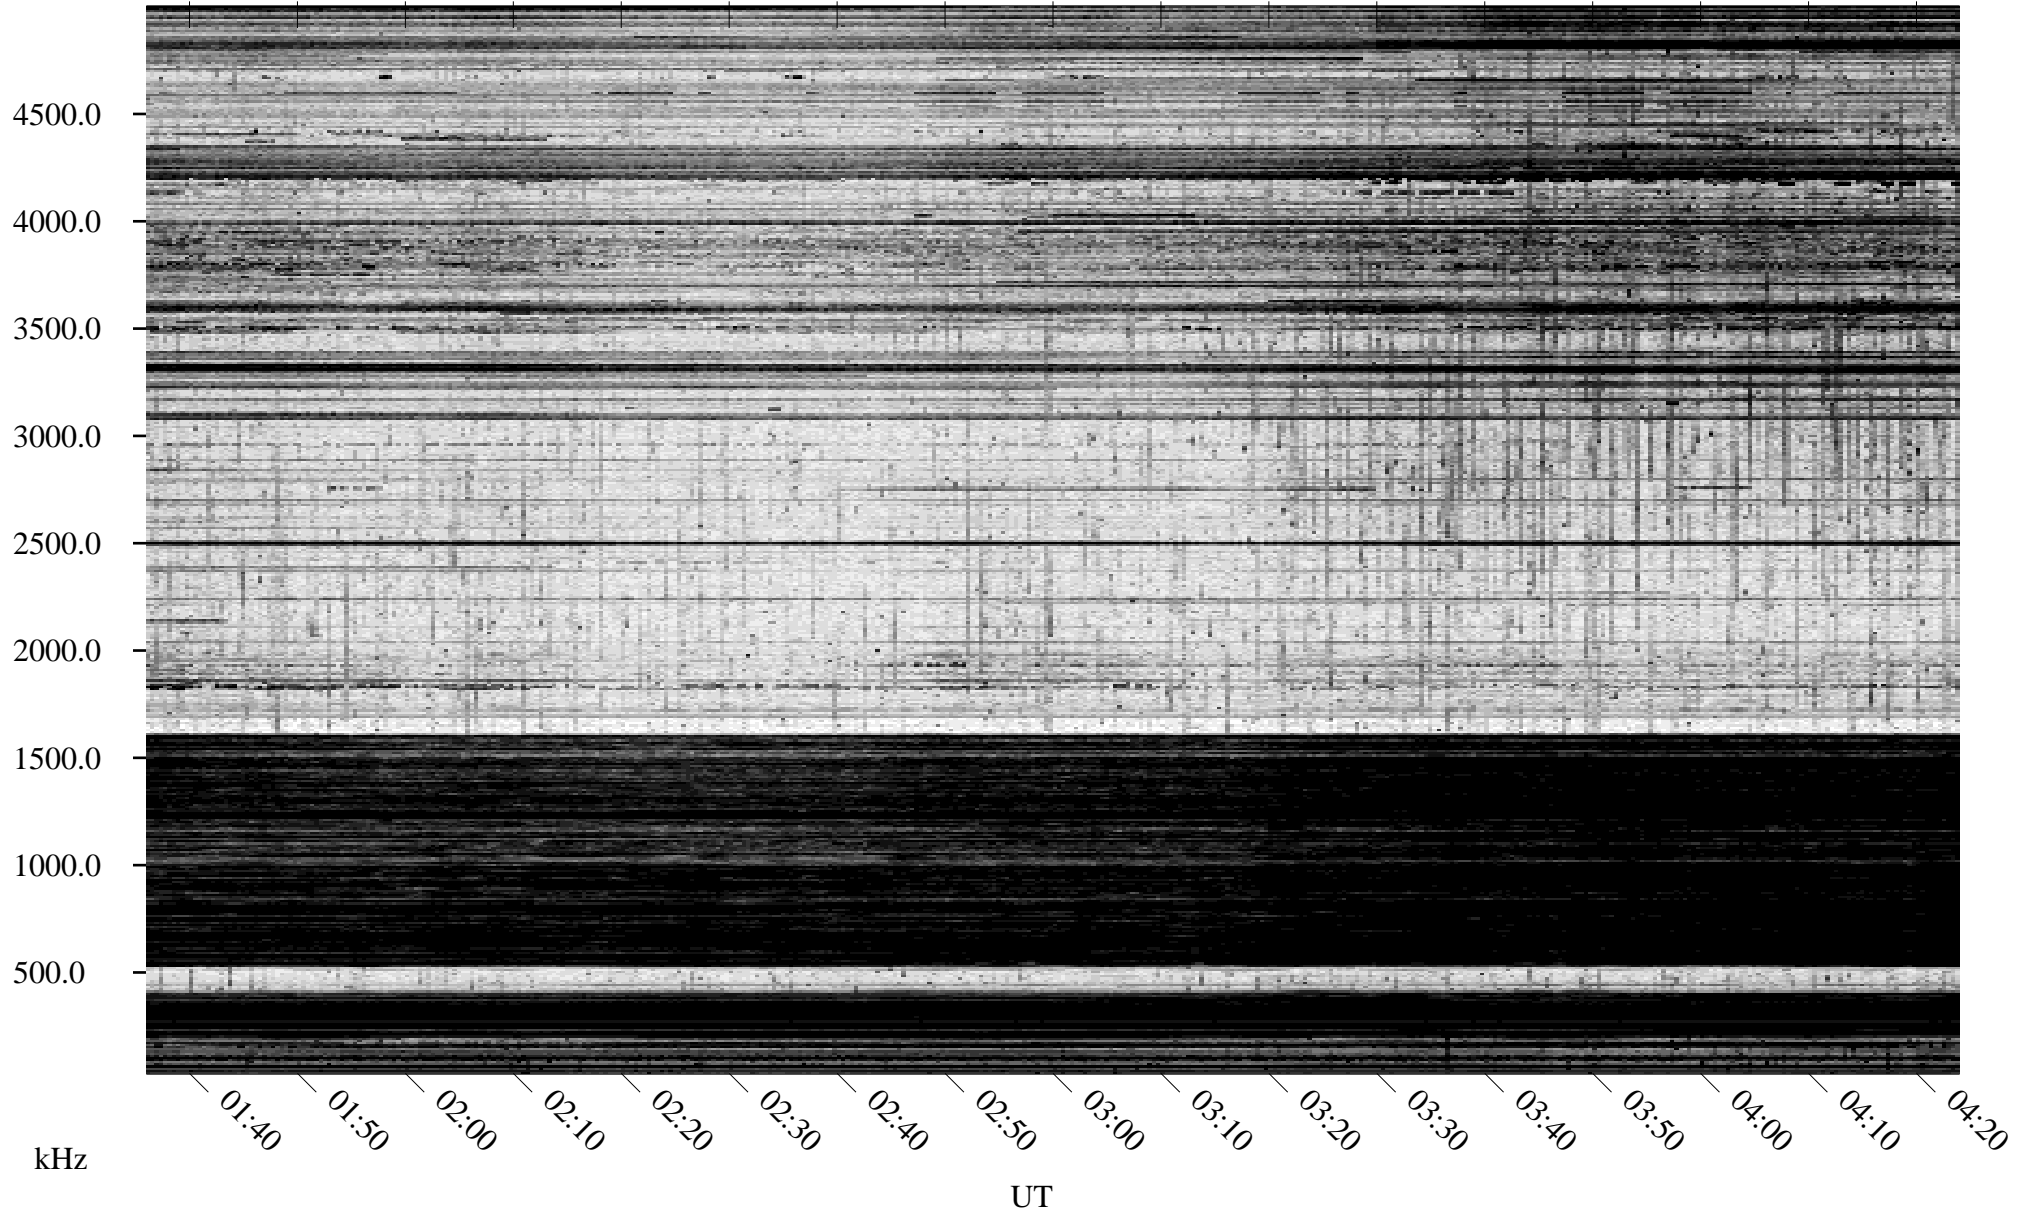

01/06/1996 Churchill, Manitoba

Linear Scale Black = 161 White = 15

ch96006l.r00m max_12

Page 1

01/06/1996 Churchill, Manitoba

Linear Scale Black = 161 White = 15

ch96006l.r00m max_12

Page 2

01/07/1996 Churchill, Manitoba

Linear Scale Black = 161 White = 15

ch96006l.r00m max_12

Page 3

01/07/1996 Churchill, Manitoba

Linear Scale Black = 161 White = 15

ch96006l.r00m max_12

Page 4

01/07/1996 Churchill, Manitoba

Linear Scale Black = 161 White = 15

ch96006l.r00m max_12

Page 5

01/07/1996 Churchill, Manitoba

Linear Scale Black = 161 White = 15

ch96006l.r00m max_12

Page 6

01/07/1996 Churchill, Manitoba

Linear Scale Black = 161 White = 15

ch96006l.r00m max_12

Page 7

01/07/1996 Churchill, Manitoba

Linear Scale Black = 161 White = 15

ch96006l.r00m max_12

Page 8