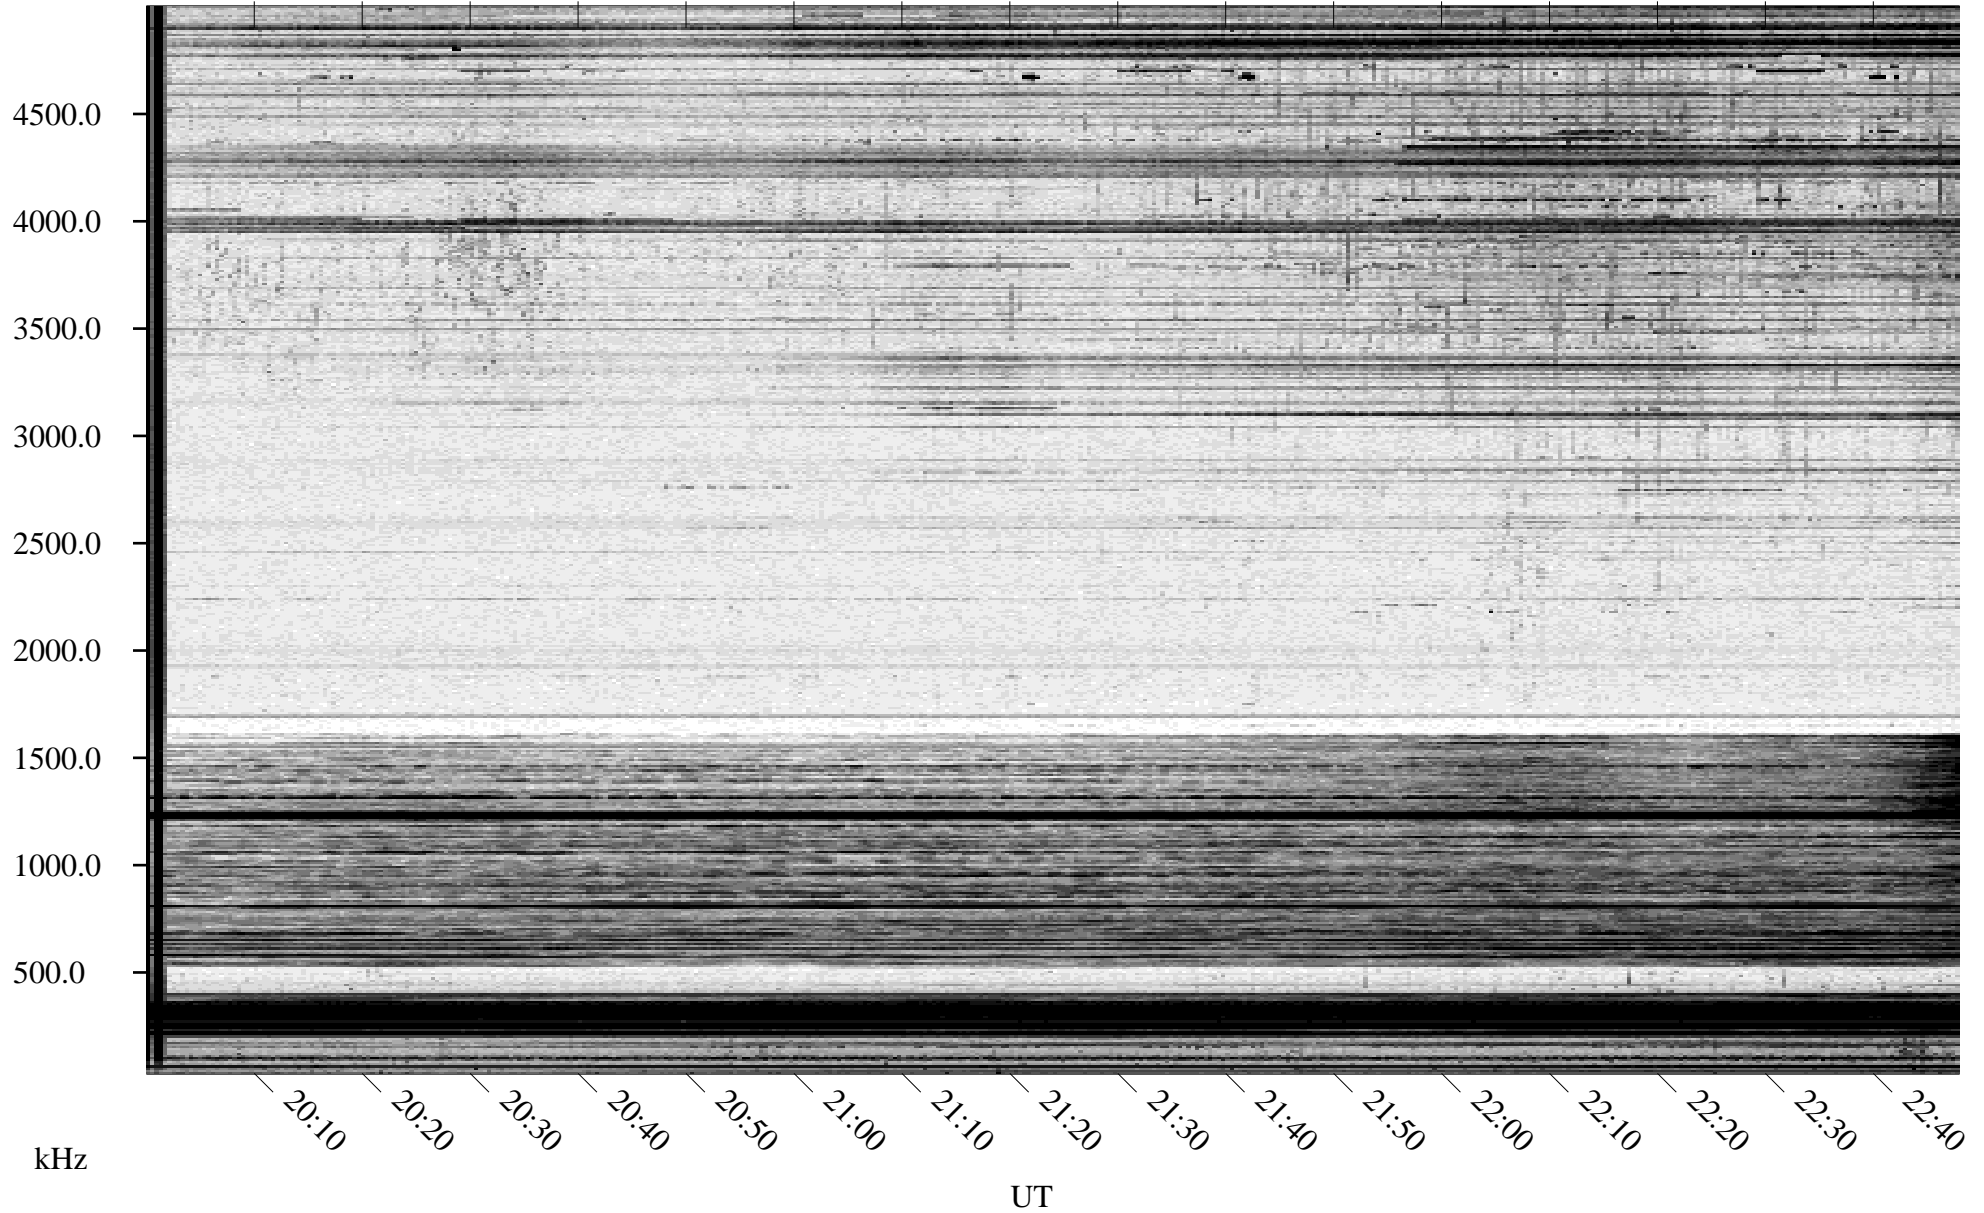

01/06/1996 Churchill, Manitoba

Linear Scale Black = 161 White = 15

ch96006l.r00m max_12

Page 1

01/06/1996 Churchill, Manitoba

Linear Scale Black = 161 White = 15

ch96006l.r00m max_12

Page 2

01/07/1996 Churchill, Manitoba

Linear Scale Black = 161 White = 15

ch96006l.r00m max_12

Page 3

01/07/1996 Churchill, Manitoba

Linear Scale Black = 161 White = 15

ch96006l.r00m max_12

Page 4

01/07/1996 Churchill, Manitoba

Linear Scale Black = 161 White = 15

ch96006l.r00m max_12

Page 5

01/07/1996 Churchill, Manitoba

Linear Scale Black = 161 White = 15

ch96006l.r00m max_12

Page 6

01/07/1996 Churchill, Manitoba

Linear Scale Black = 161 White = 15

ch96006l.r00m max_12

Page 7

01/07/1996 Churchill, Manitoba

Linear Scale Black = 161 White = 15

ch96006l.r00m max_12

Page 8