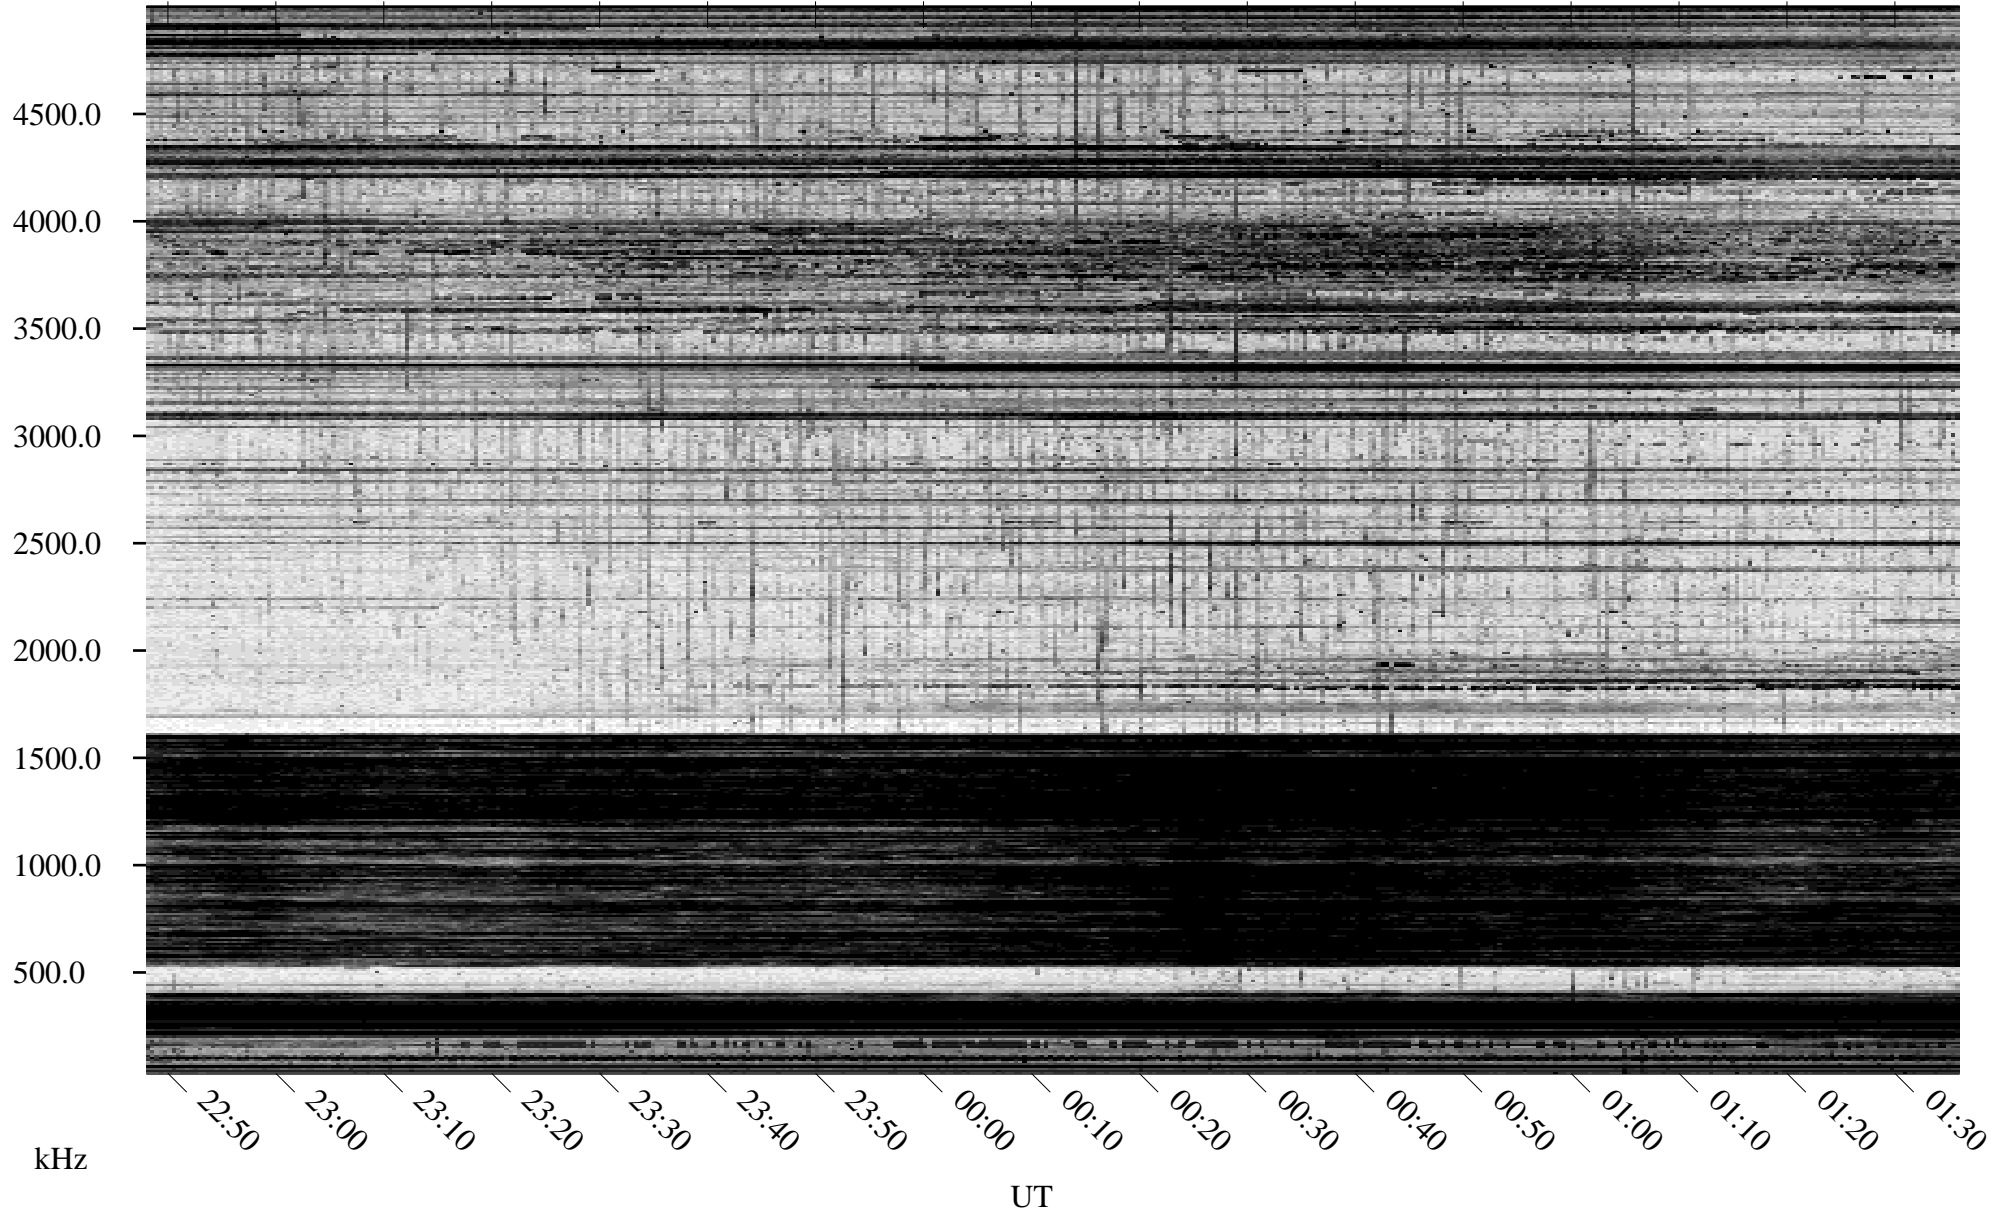

01/06/1996 Churchill, Manitoba

Linear Scale Black = 161 White = 15

ch96006l.r00m max_12

Page 1

01/06/1996 Churchill, Manitoba

Linear Scale Black = 161 White = 15

ch96006l.r00m max_12

Page 2

01/07/1996 Churchill, Manitoba

Linear Scale Black = 161 White = 15

ch96006l.r00m max_12

Page 3

01/07/1996 Churchill, Manitoba

Linear Scale Black = 161 White = 15

ch96006l.r00m max_12

Page 4

01/07/1996 Churchill, Manitoba

Linear Scale Black = 161 White = 15

ch96006l.r00m max_12

Page 5

01/07/1996 Churchill, Manitoba

Linear Scale Black = 161 White = 15

ch96006l.r00m max_12

Page 6

01/07/1996 Churchill, Manitoba

Linear Scale Black = 161 White = 15

ch96006l.r00m max_12

Page 7

01/07/1996 Churchill, Manitoba

Linear Scale Black = 161 White = 15

ch96006l.r00m max_12

Page 8