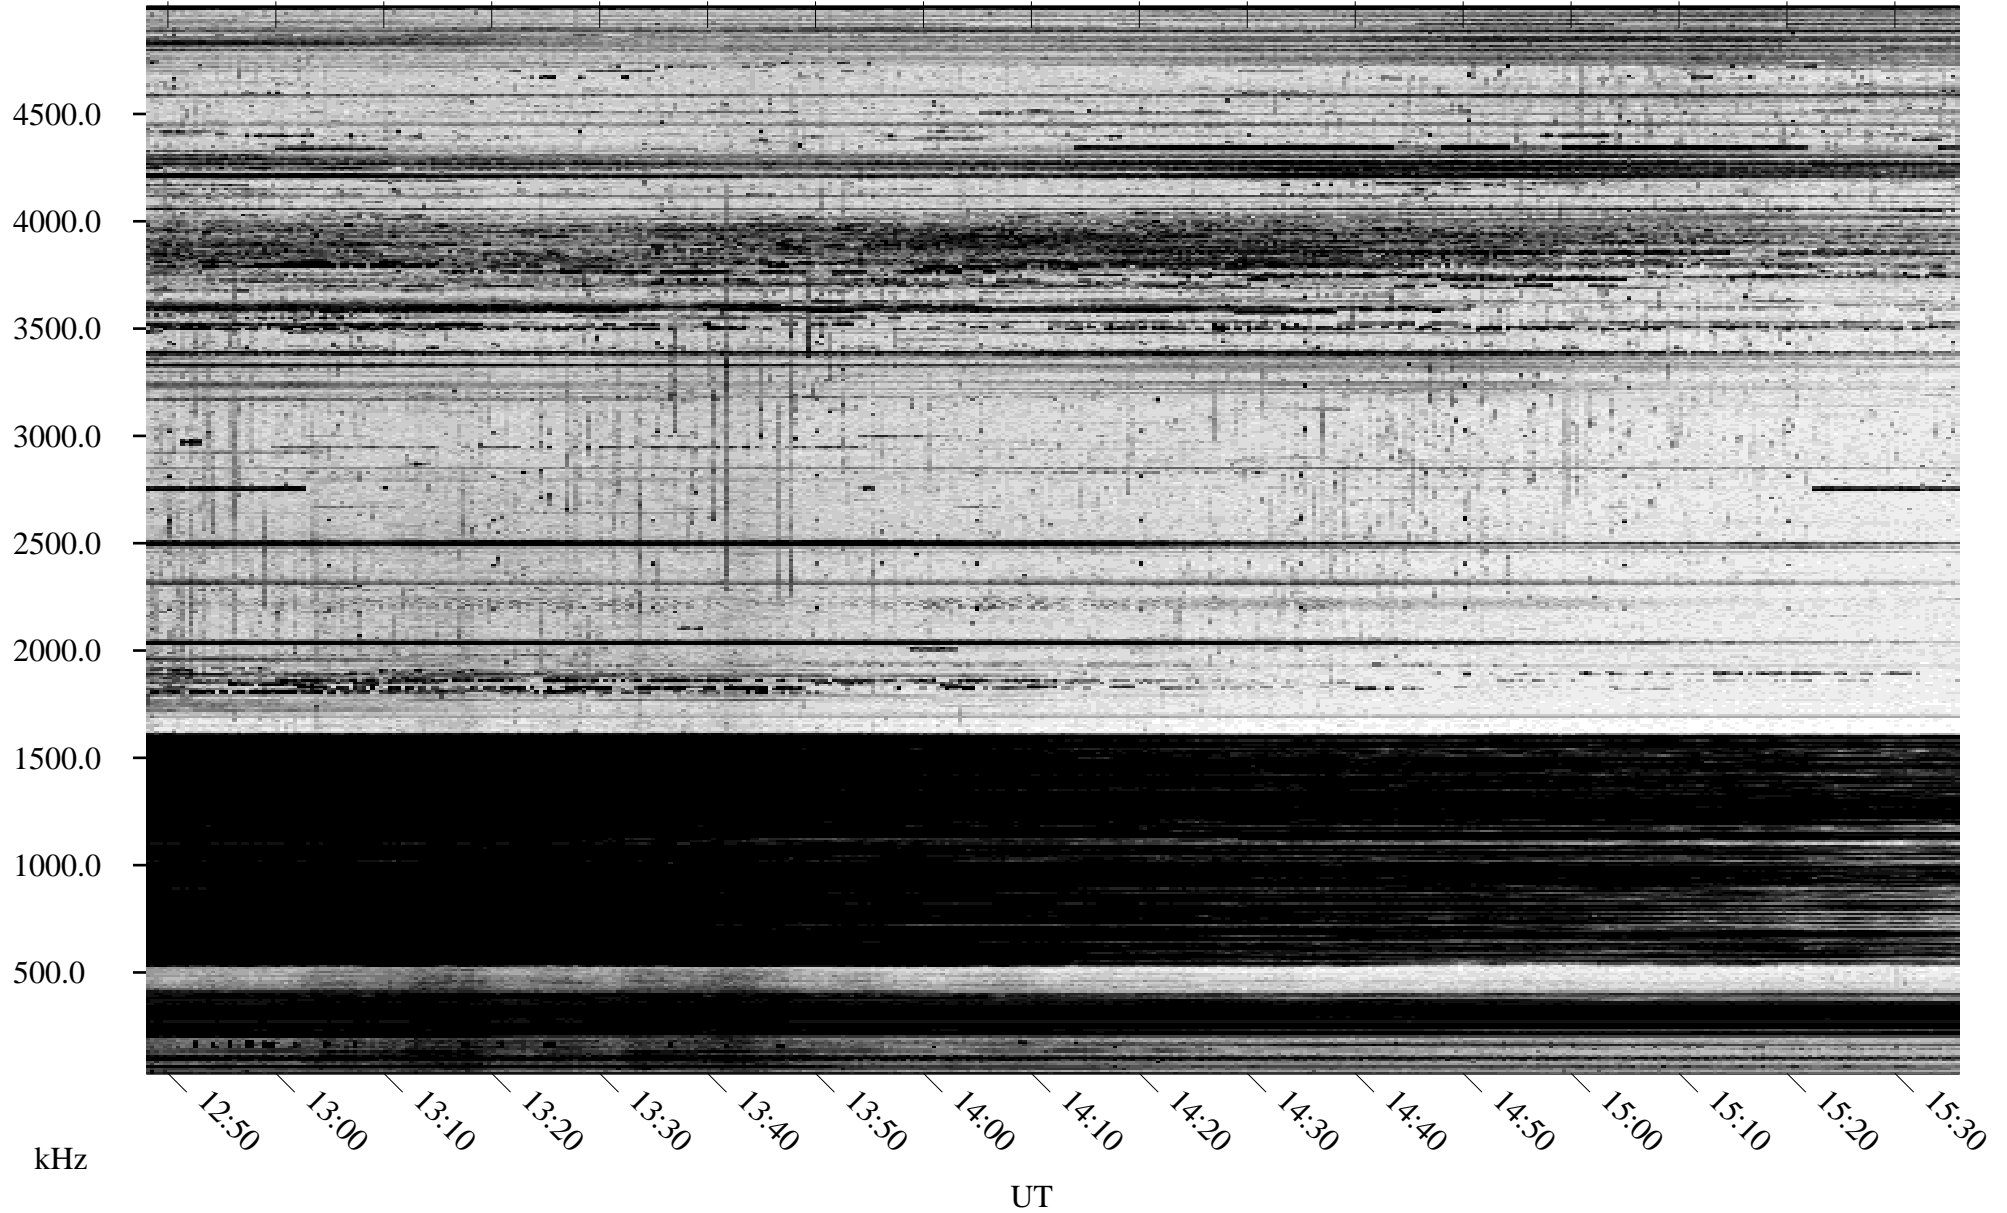

01/06/1996 Churchill, Manitoba

Linear Scale Black = 161 White = 15

ch96006l.r00m max_12

Page 1

01/06/1996 Churchill, Manitoba

Linear Scale Black = 161 White = 15

ch96006l.r00m max_12

Page 2

01/07/1996 Churchill, Manitoba

Linear Scale Black = 161 White = 15

ch96006l.r00m max_12

Page 3

01/07/1996 Churchill, Manitoba

Linear Scale Black = 161 White = 15

ch96006l.r00m max_12

Page 4

01/07/1996 Churchill, Manitoba

Linear Scale Black = 161 White = 15

ch96006l.r00m max_12

Page 5

01/07/1996 Churchill, Manitoba

Linear Scale Black = 161 White = 15

ch96006l.r00m max_12

Page 6

01/07/1996 Churchill, Manitoba

Linear Scale Black = 161 White = 15

ch96006l.r00m max_12

Page 7

01/07/1996 Churchill, Manitoba

Linear Scale Black = 161 White = 15

ch96006l.r00m max_12

Page 8