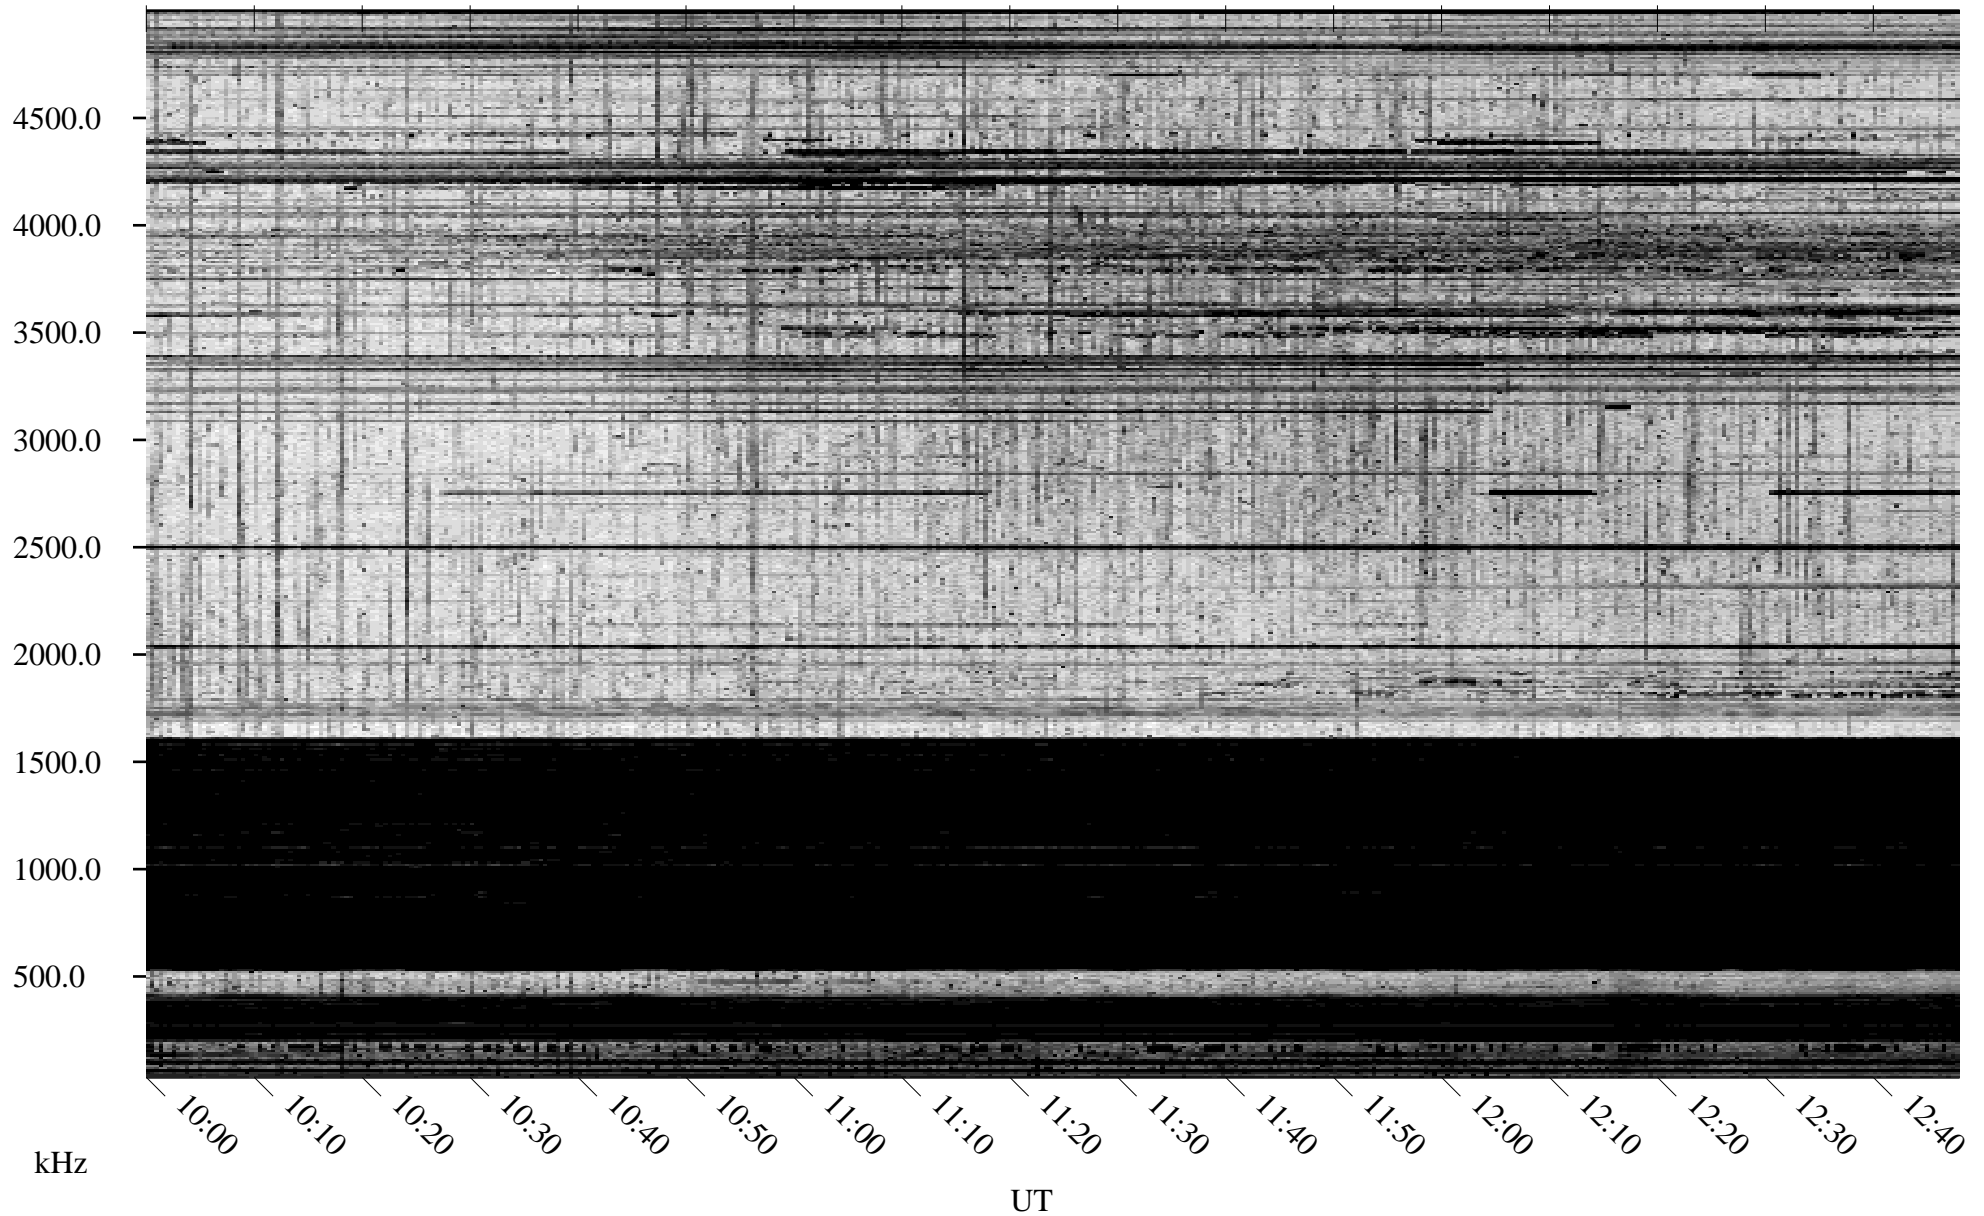

01/06/1996 Churchill, Manitoba

Linear Scale Black = 161 White = 15

ch96006l.r00m max_12

Page 1

01/06/1996 Churchill, Manitoba

Linear Scale Black = 161 White = 15

ch96006l.r00m max_12

Page 2

01/07/1996 Churchill, Manitoba

Linear Scale Black = 161 White = 15

ch96006l.r00m max_12

Page 3

01/07/1996 Churchill, Manitoba

Linear Scale Black = 161 White = 15

ch96006l.r00m max_12

Page 4

01/07/1996 Churchill, Manitoba

Linear Scale Black = 161 White = 15

ch96006l.r00m max_12

Page 5

01/07/1996 Churchill, Manitoba

Linear Scale Black = 161 White = 15

ch96006l.r00m max_12

Page 6

01/07/1996 Churchill, Manitoba

Linear Scale Black = 161 White = 15

ch96006l.r00m max_12

Page 7

01/07/1996 Churchill, Manitoba

Linear Scale Black = 161 White = 15

ch96006l.r00m max_12

Page 8