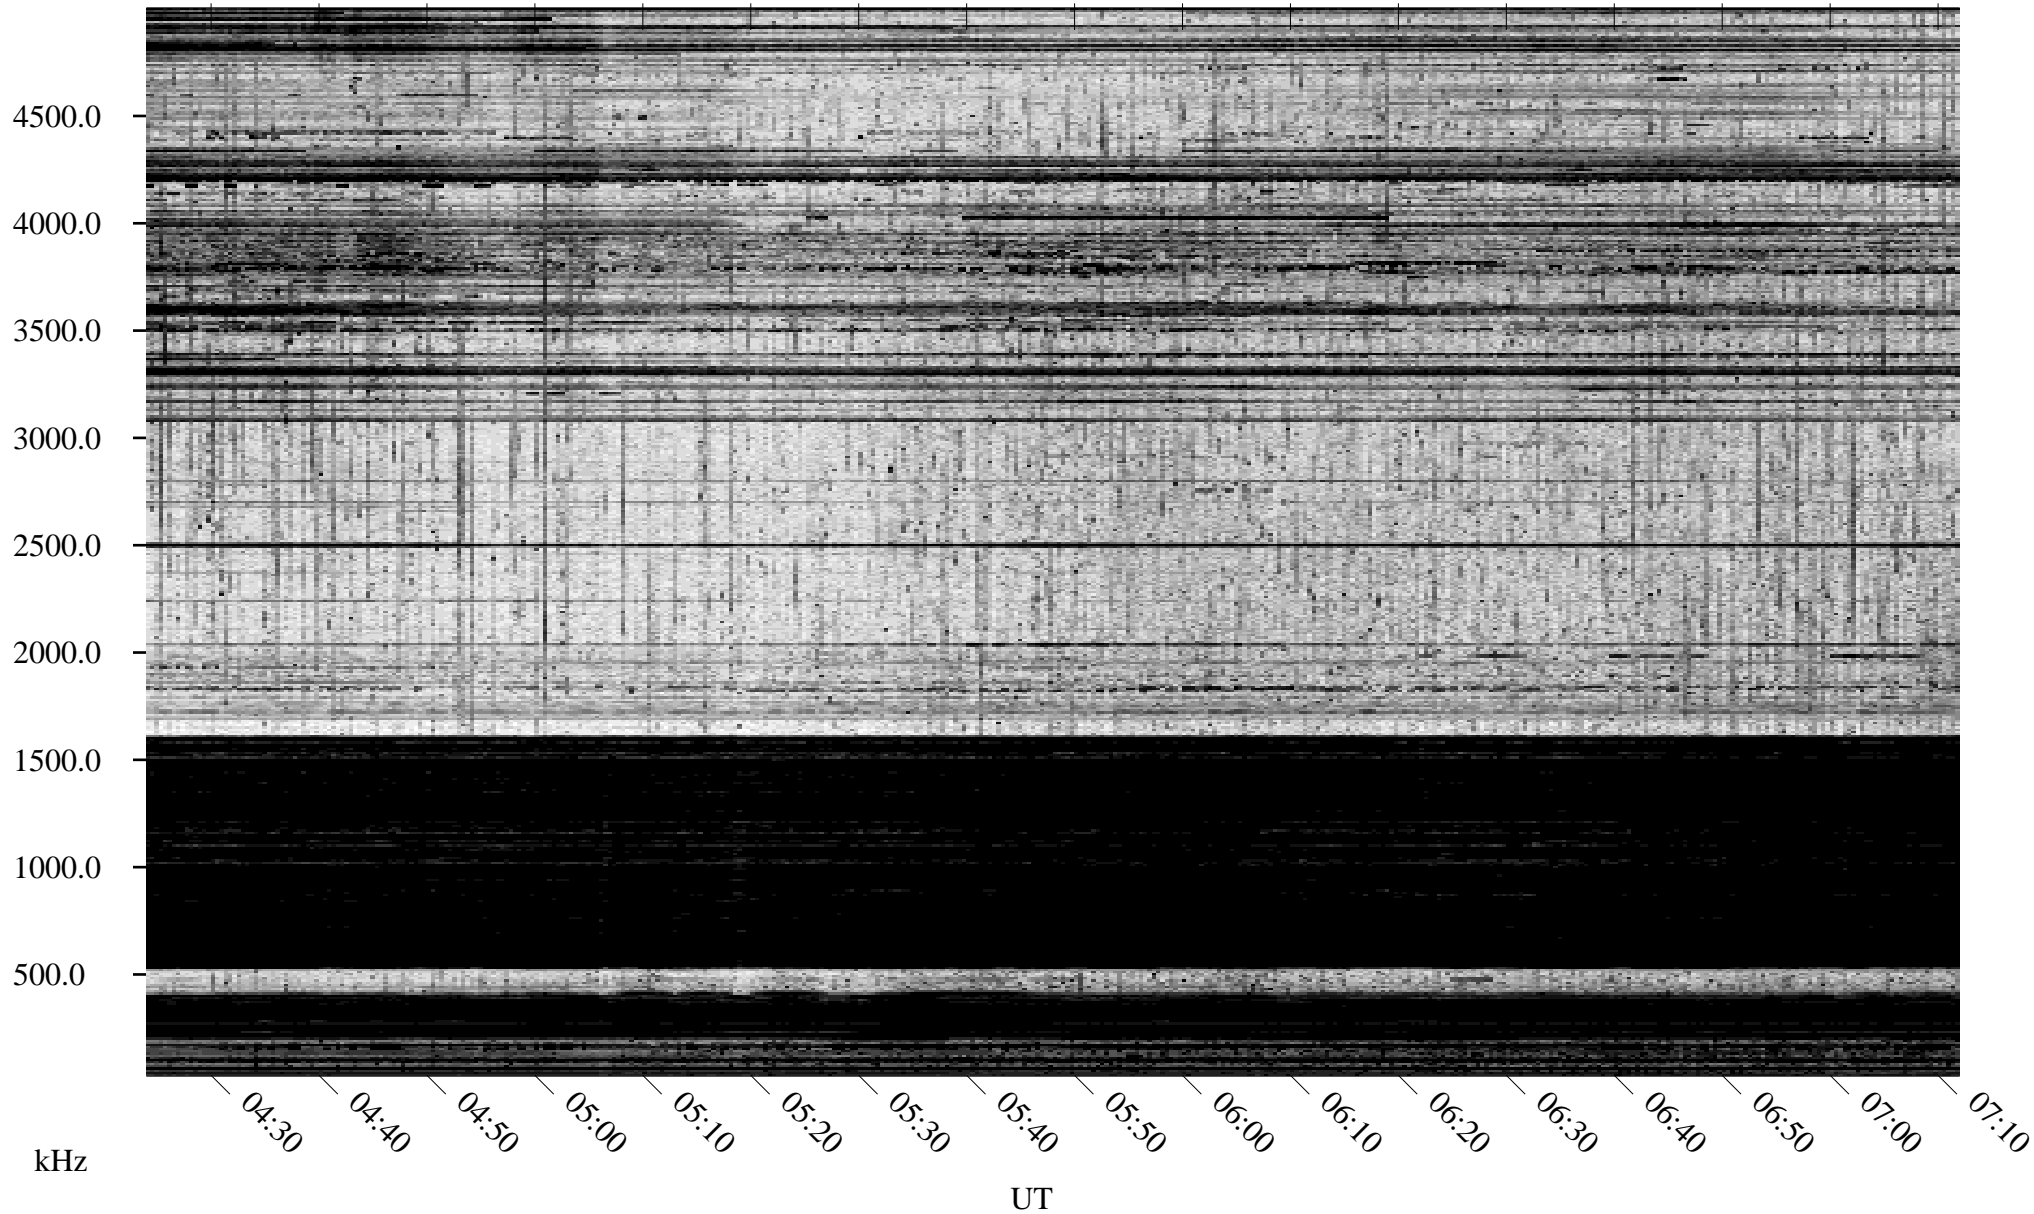

01/06/1996 Churchill, Manitoba

Linear Scale Black = 161 White = 15

ch96006l.r00m max_12

Page 1

01/06/1996 Churchill, Manitoba

Linear Scale Black = 161 White = 15

ch96006l.r00m max_12

Page 2

01/07/1996 Churchill, Manitoba

Linear Scale Black = 161 White = 15

ch96006l.r00m max_12

Page 3

01/07/1996 Churchill, Manitoba

Linear Scale Black = 161 White = 15

ch96006l.r00m max_12

Page 4

01/07/1996 Churchill, Manitoba

Linear Scale Black = 161 White = 15

ch96006l.r00m max_12

Page 5

01/07/1996 Churchill, Manitoba

Linear Scale Black = 161 White = 15

ch96006l.r00m max_12

Page 6

01/07/1996 Churchill, Manitoba

Linear Scale Black = 161 White = 15

ch96006l.r00m max_12

Page 7

01/07/1996 Churchill, Manitoba

Linear Scale Black = 161 White = 15

ch96006l.r00m max_12

Page 8