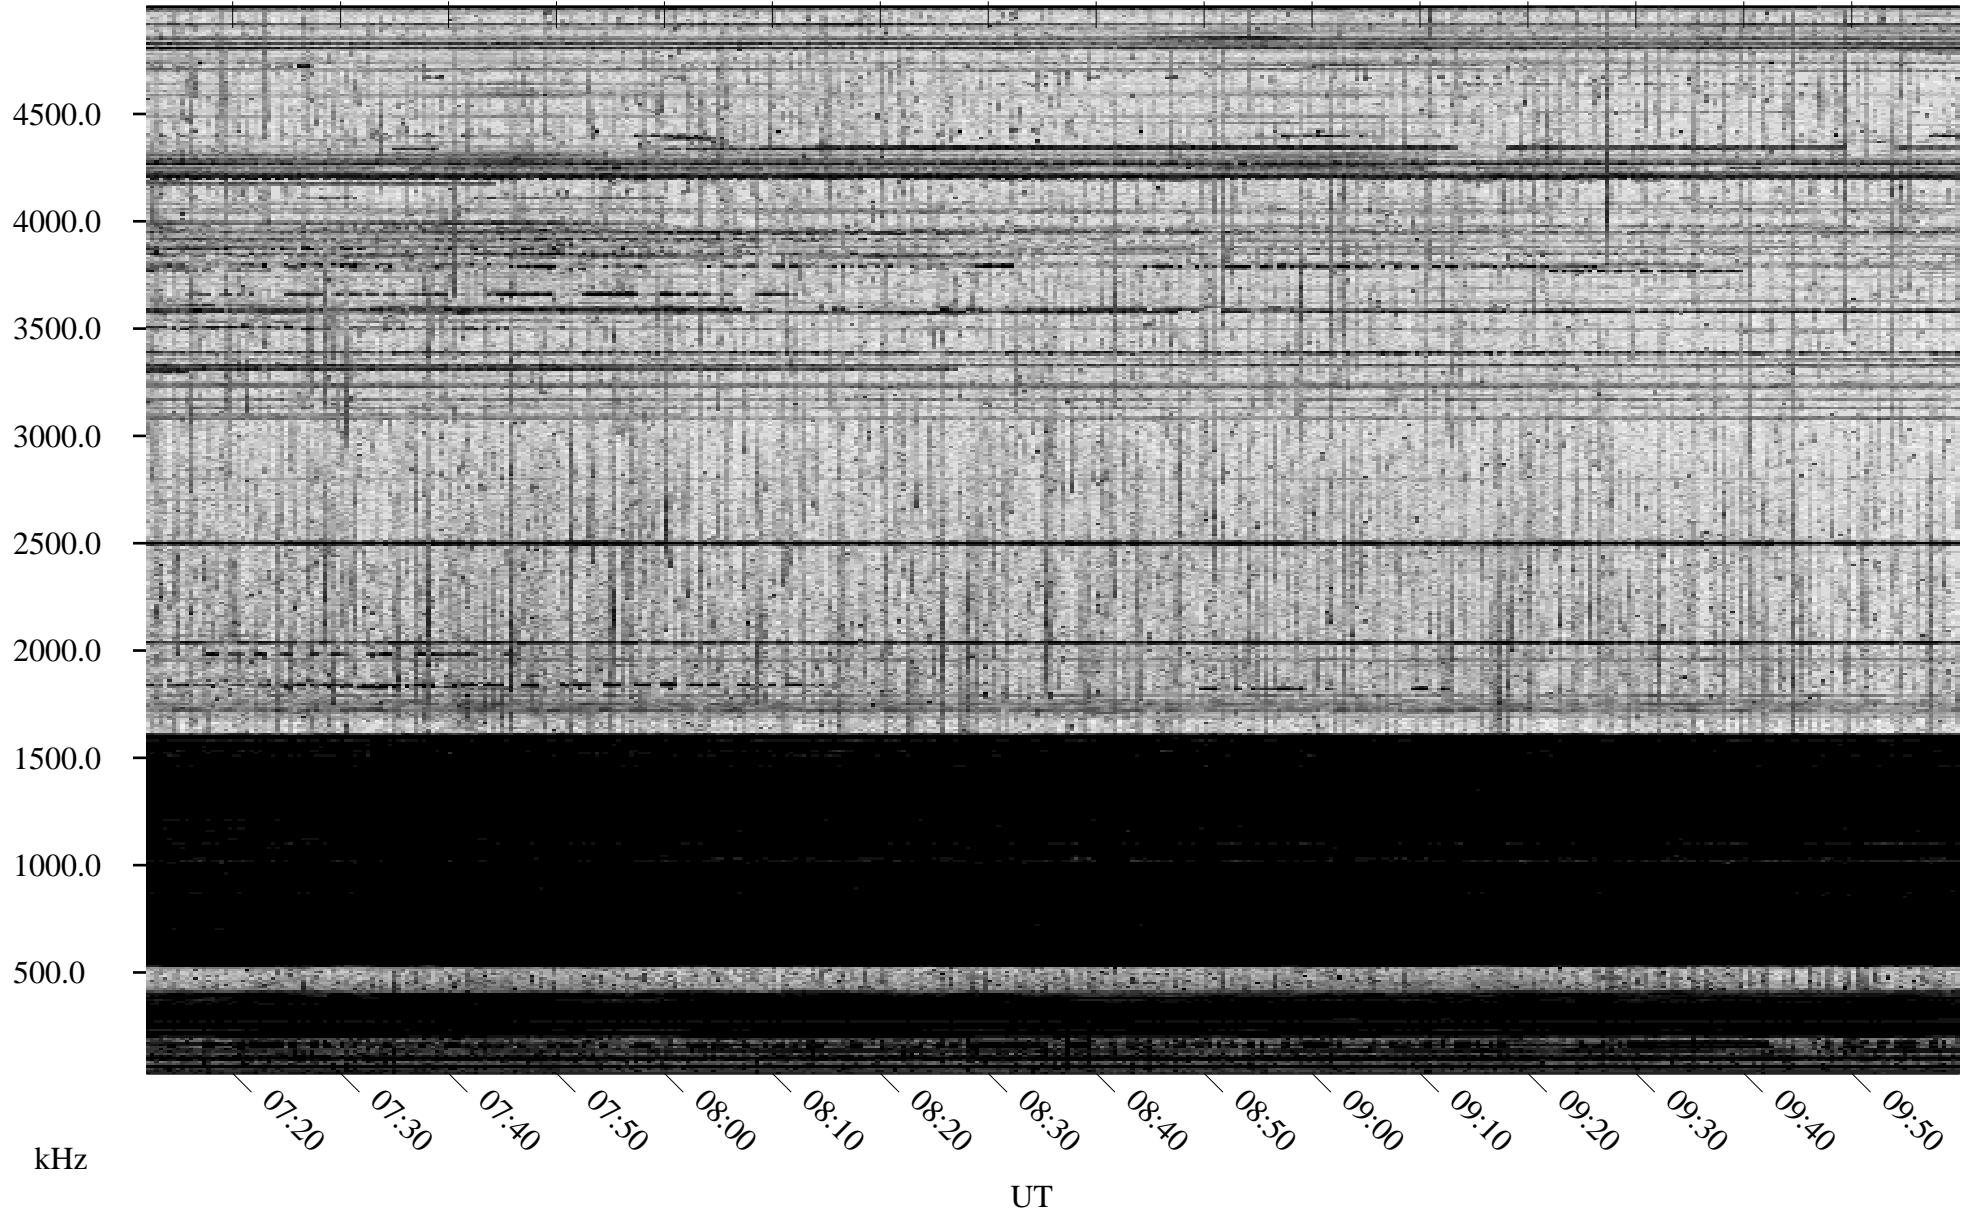

01/06/1996 Churchill, Manitoba

Linear Scale Black = 161 White = 15

ch96006l.r00m max_12

Page 1

01/06/1996 Churchill, Manitoba

Linear Scale Black = 161 White = 15

ch96006l.r00m max_12

Page 2

01/07/1996 Churchill, Manitoba

Linear Scale Black = 161 White = 15

ch96006l.r00m max_12

Page 3

01/07/1996 Churchill, Manitoba

Linear Scale Black = 161 White = 15

ch96006l.r00m max_12

Page 4

01/07/1996 Churchill, Manitoba

Linear Scale Black = 161 White = 15

ch96006l.r00m max_12

Page 5

01/07/1996 Churchill, Manitoba

Linear Scale Black = 161 White = 15

ch96006l.r00m max_12

Page 6

01/07/1996 Churchill, Manitoba

Linear Scale Black = 161 White = 15

ch96006l.r00m max_12

Page 7

01/07/1996 Churchill, Manitoba

Linear Scale Black = 161 White = 15

ch96006l.r00m max_12

Page 8