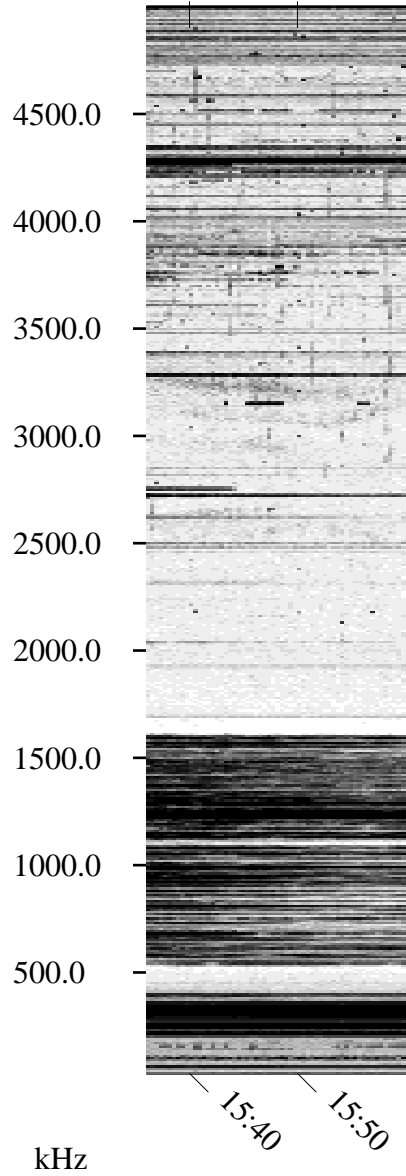

01/07/1996 Churchill, Manitoba

Linear Scale Black = 161 White = 15

ch96007l.r00m max_12

Page 1

01/07/1996 Churchill, Manitoba

Linear Scale Black = 161 White = 15

ch96007l.r00m max_12

Page 2

01/08/1996 Churchill, Manitoba

Linear Scale Black = 161 White = 15

ch96007l.r00m max_12

Page 3

01/08/1996 Churchill, Manitoba

Linear Scale Black = 161 White = 15

ch96007l.r00m max_12

Page 4

01/08/1996 Churchill, Manitoba

Linear Scale Black = 161 White = 15

ch96007l.r00m max_12

Page 5

01/08/1996 Churchill, Manitoba

Linear Scale Black = 161 White = 15

ch96007l.r00m max_12

Page 6

01/08/1996 Churchill, Manitoba

Linear Scale Black = 161 White = 15

ch96007l.r00m max_12

Page 7

01/08/1996 Churchill, Manitoba

Linear Scale Black = 161 White = 15

ch96007l.r00m max_12

Page 8