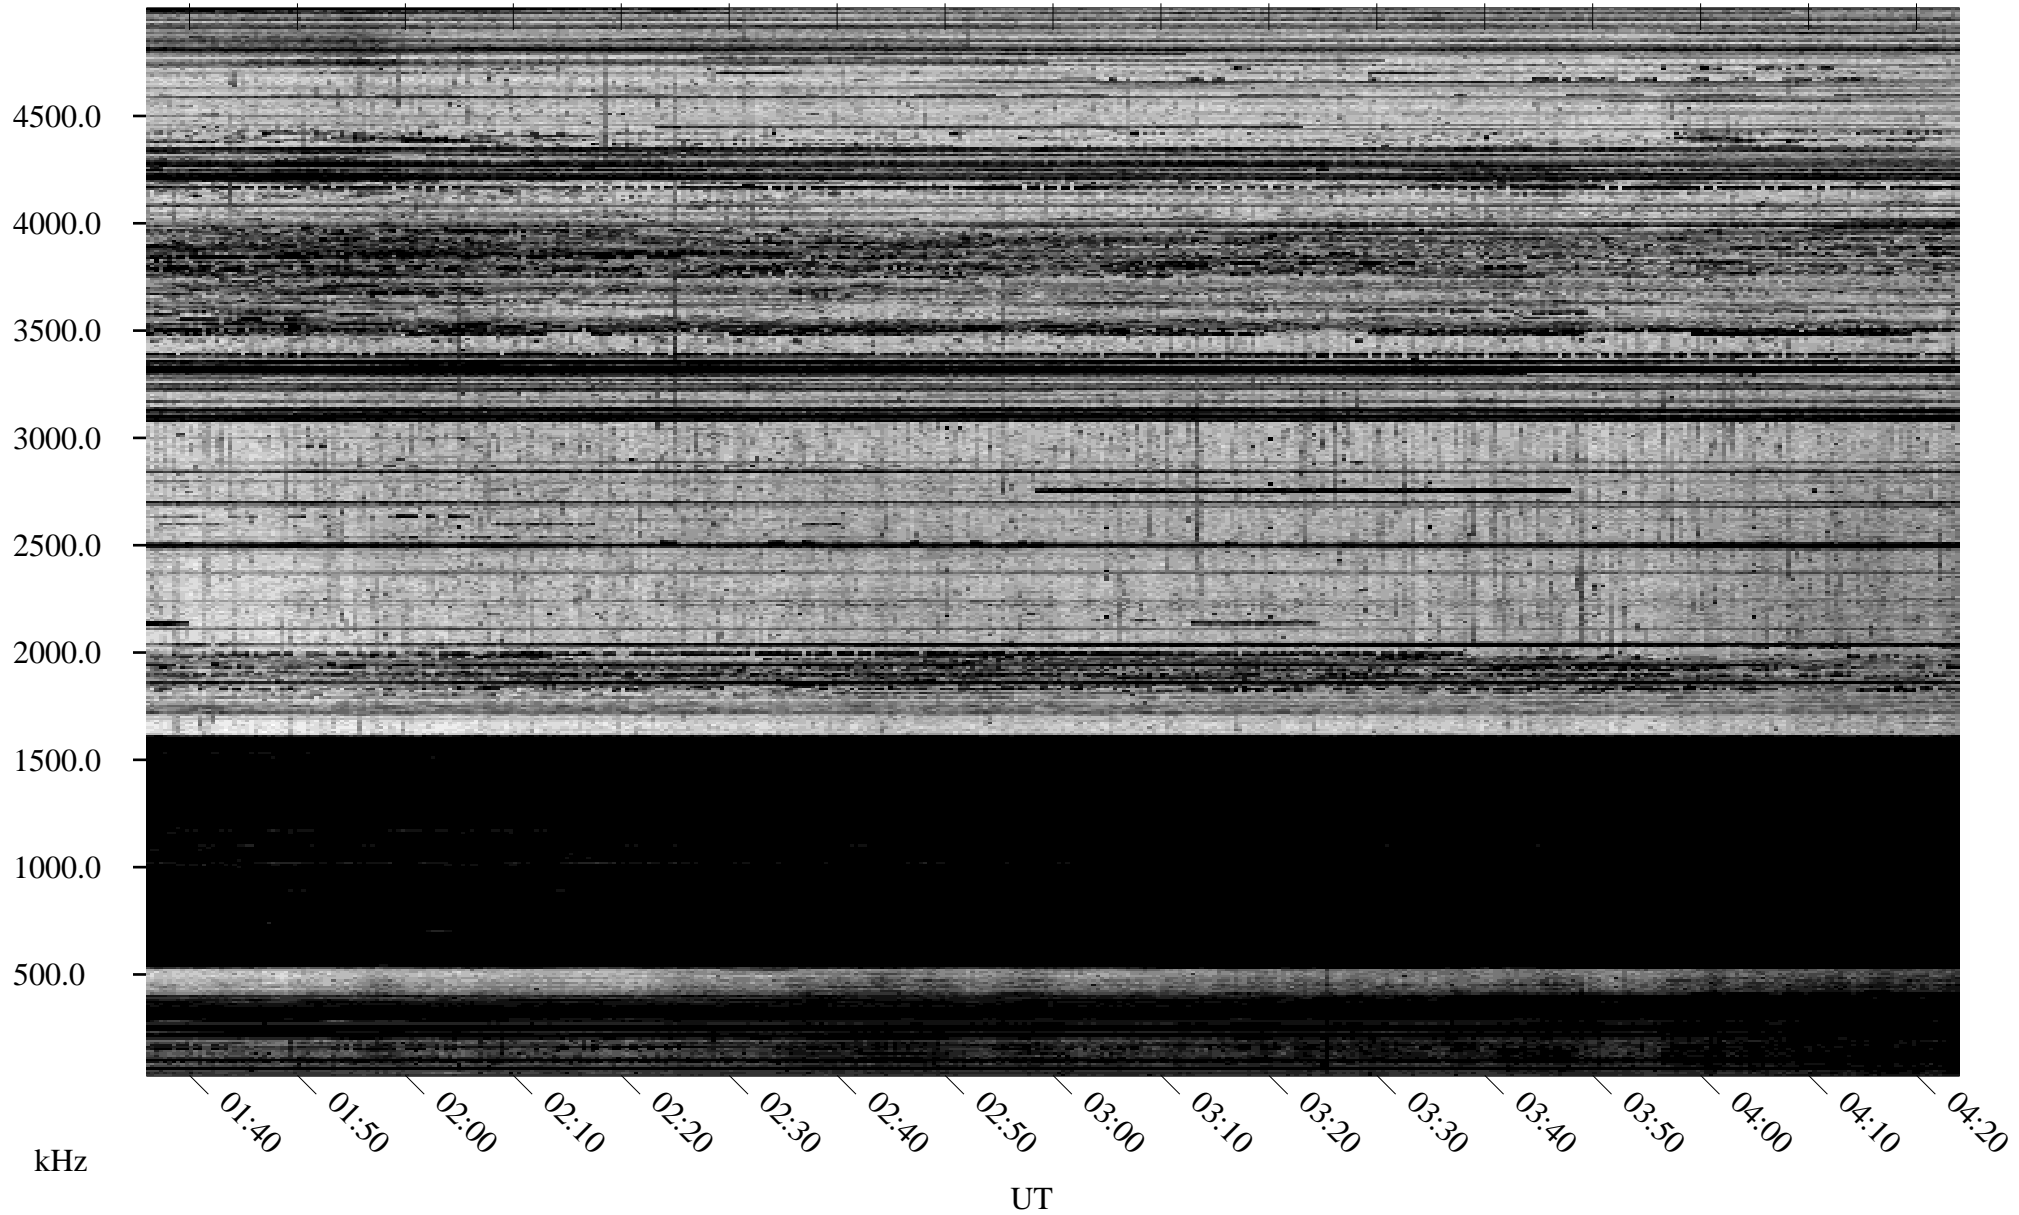

01/07/1996 Churchill, Manitoba

Linear Scale Black = 161 White = 15

ch96007l.r00m max_12

Page 1

01/07/1996 Churchill, Manitoba

Linear Scale Black = 161 White = 15

ch96007l.r00m max_12

Page 2

01/08/1996 Churchill, Manitoba

Linear Scale Black = 161 White = 15

ch96007l.r00m max_12

Page 3

01/08/1996 Churchill, Manitoba

Linear Scale Black = 161 White = 15

ch96007l.r00m max_12

Page 4

01/08/1996 Churchill, Manitoba

Linear Scale Black = 161 White = 15

ch96007l.r00m max_12

Page 5

01/08/1996 Churchill, Manitoba

Linear Scale Black = 161 White = 15

ch96007l.r00m max_12

Page 6

01/08/1996 Churchill, Manitoba

Linear Scale Black = 161 White = 15

ch96007l.r00m max_12

Page 7

01/08/1996 Churchill, Manitoba

Linear Scale Black = 161 White = 15

ch96007l.r00m max_12

Page 8