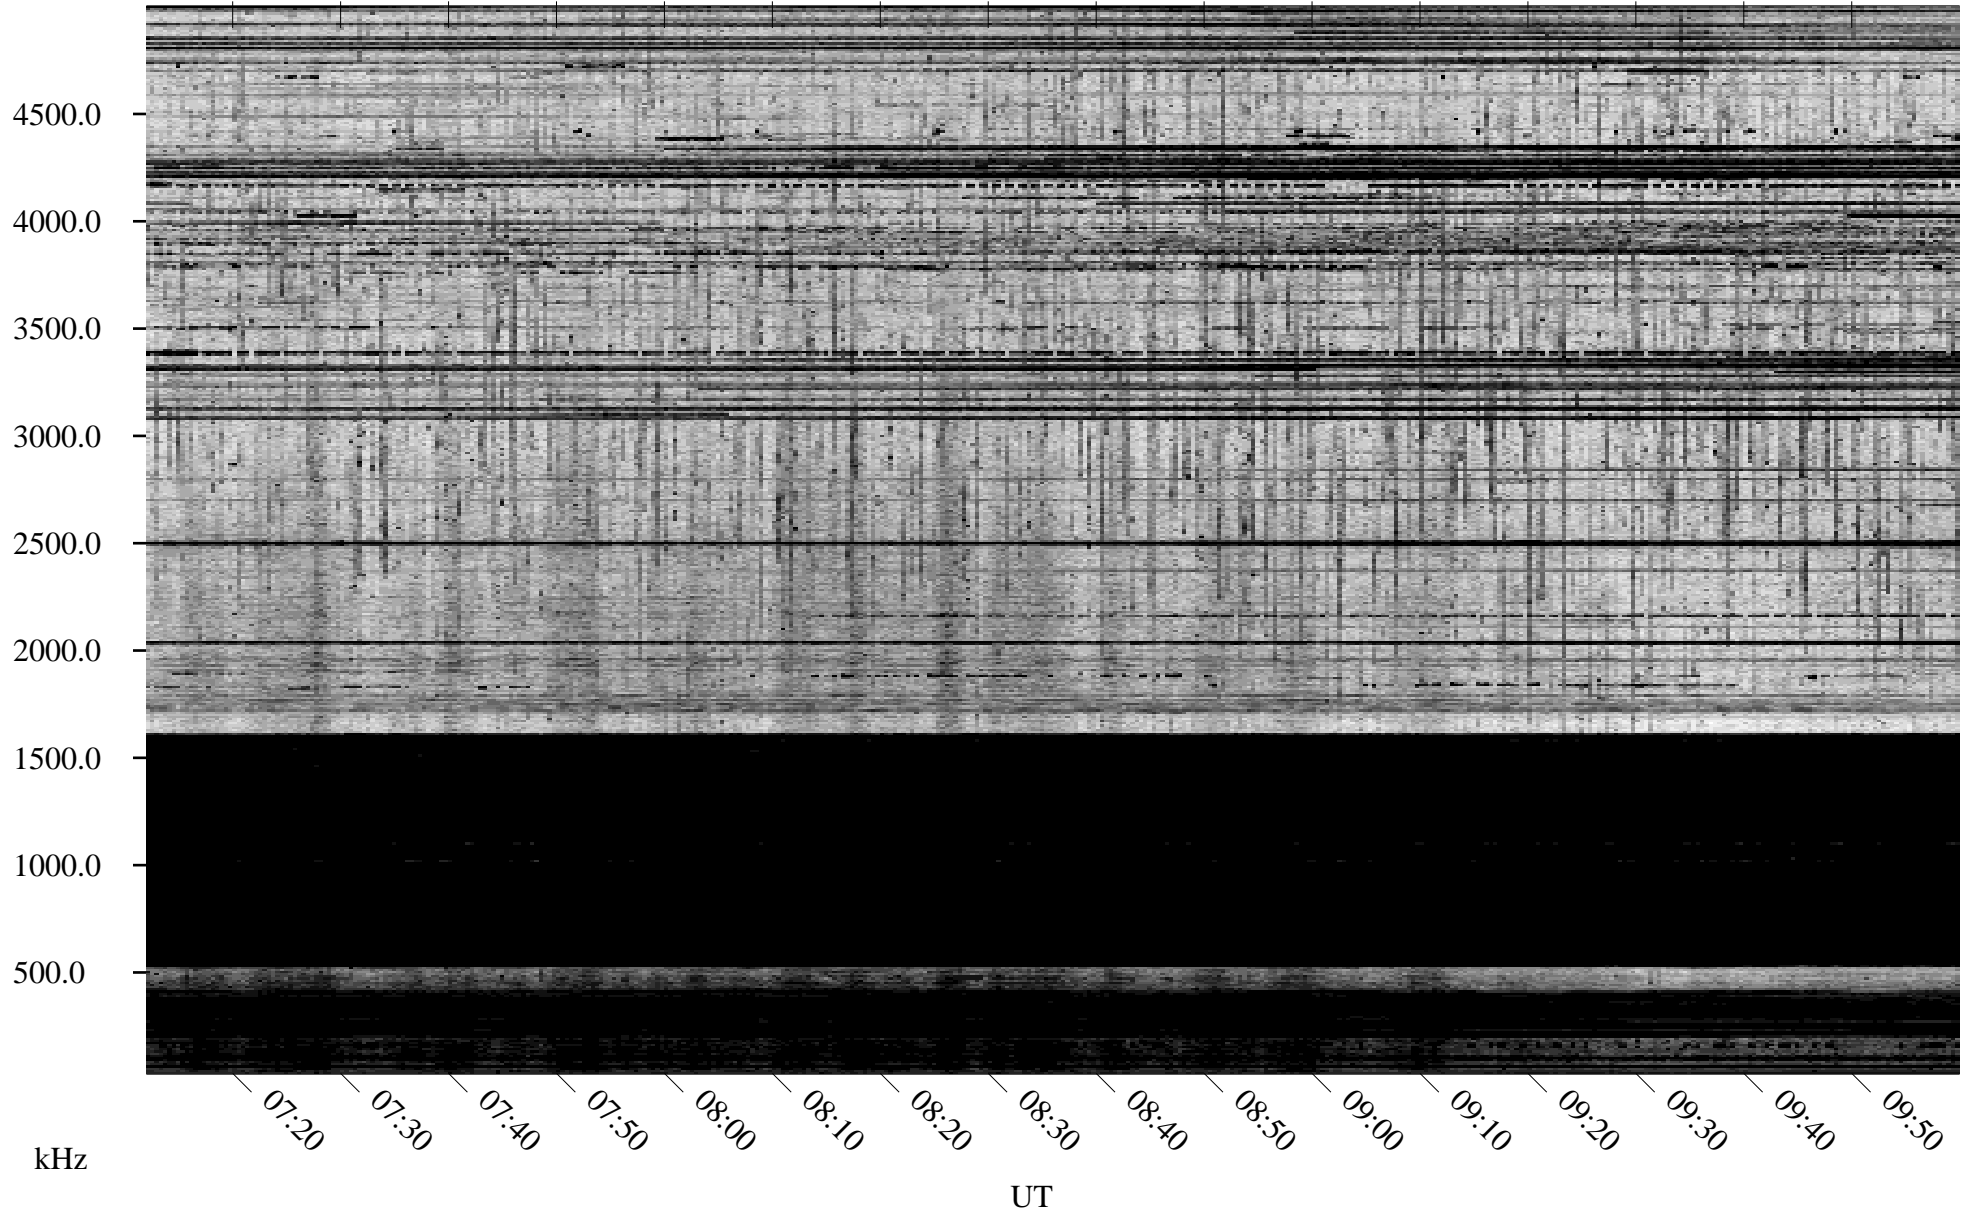

01/07/1996 Churchill, Manitoba

Linear Scale Black = 161 White = 15

ch96007l.r00m max_12

Page 1

01/07/1996 Churchill, Manitoba

Linear Scale Black = 161 White = 15

ch96007l.r00m max_12

Page 2

01/08/1996 Churchill, Manitoba

Linear Scale Black = 161 White = 15

ch96007l.r00m max_12

Page 3

01/08/1996 Churchill, Manitoba

Linear Scale Black = 161 White = 15

ch96007l.r00m max_12

Page 4

01/08/1996 Churchill, Manitoba

Linear Scale Black = 161 White = 15

ch96007l.r00m max_12

Page 5

01/08/1996 Churchill, Manitoba

Linear Scale Black = 161 White = 15

ch96007l.r00m max_12

Page 6

01/08/1996 Churchill, Manitoba

Linear Scale Black = 161 White = 15

ch96007l.r00m max_12

Page 7

01/08/1996 Churchill, Manitoba

Linear Scale Black = 161 White = 15

ch96007l.r00m max_12

Page 8