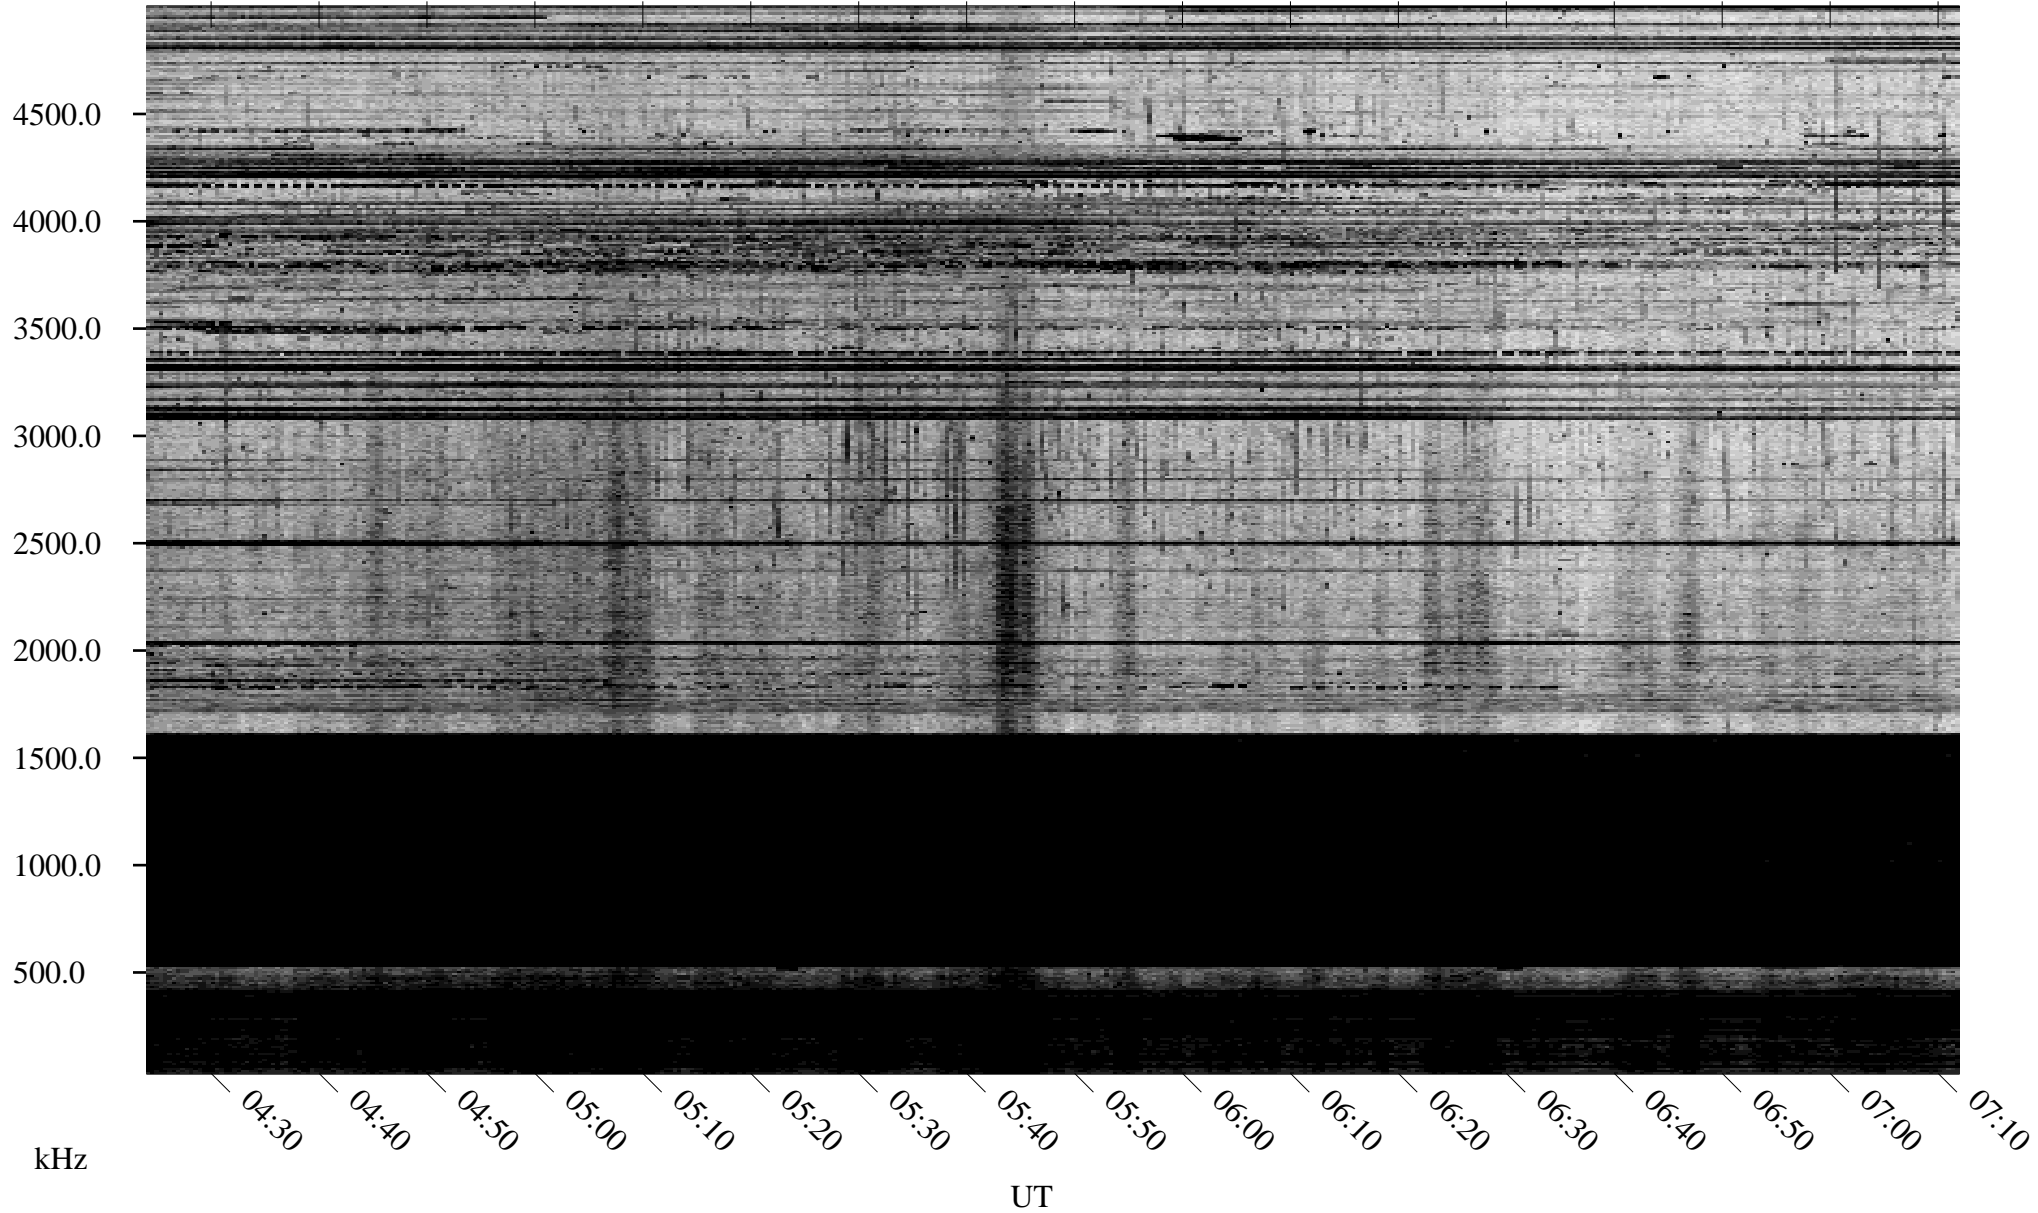

01/07/1996 Churchill, Manitoba

Linear Scale Black = 161 White = 15

ch96007l.r00m max_12

Page 1

01/07/1996 Churchill, Manitoba

Linear Scale Black = 161 White = 15

ch96007l.r00m max_12

Page 2

01/08/1996 Churchill, Manitoba

Linear Scale Black = 161 White = 15

ch96007l.r00m max_12

Page 3

01/08/1996 Churchill, Manitoba

Linear Scale Black = 161 White = 15

ch96007l.r00m max_12

Page 4

01/08/1996 Churchill, Manitoba

Linear Scale Black = 161 White = 15

ch96007l.r00m max_12

Page 5

01/08/1996 Churchill, Manitoba

Linear Scale Black = 161 White = 15

ch96007l.r00m max_12

Page 6

01/08/1996 Churchill, Manitoba

Linear Scale Black = 161 White = 15

ch96007l.r00m max_12

Page 7

01/08/1996 Churchill, Manitoba

Linear Scale Black = 161 White = 15

ch96007l.r00m max_12

Page 8