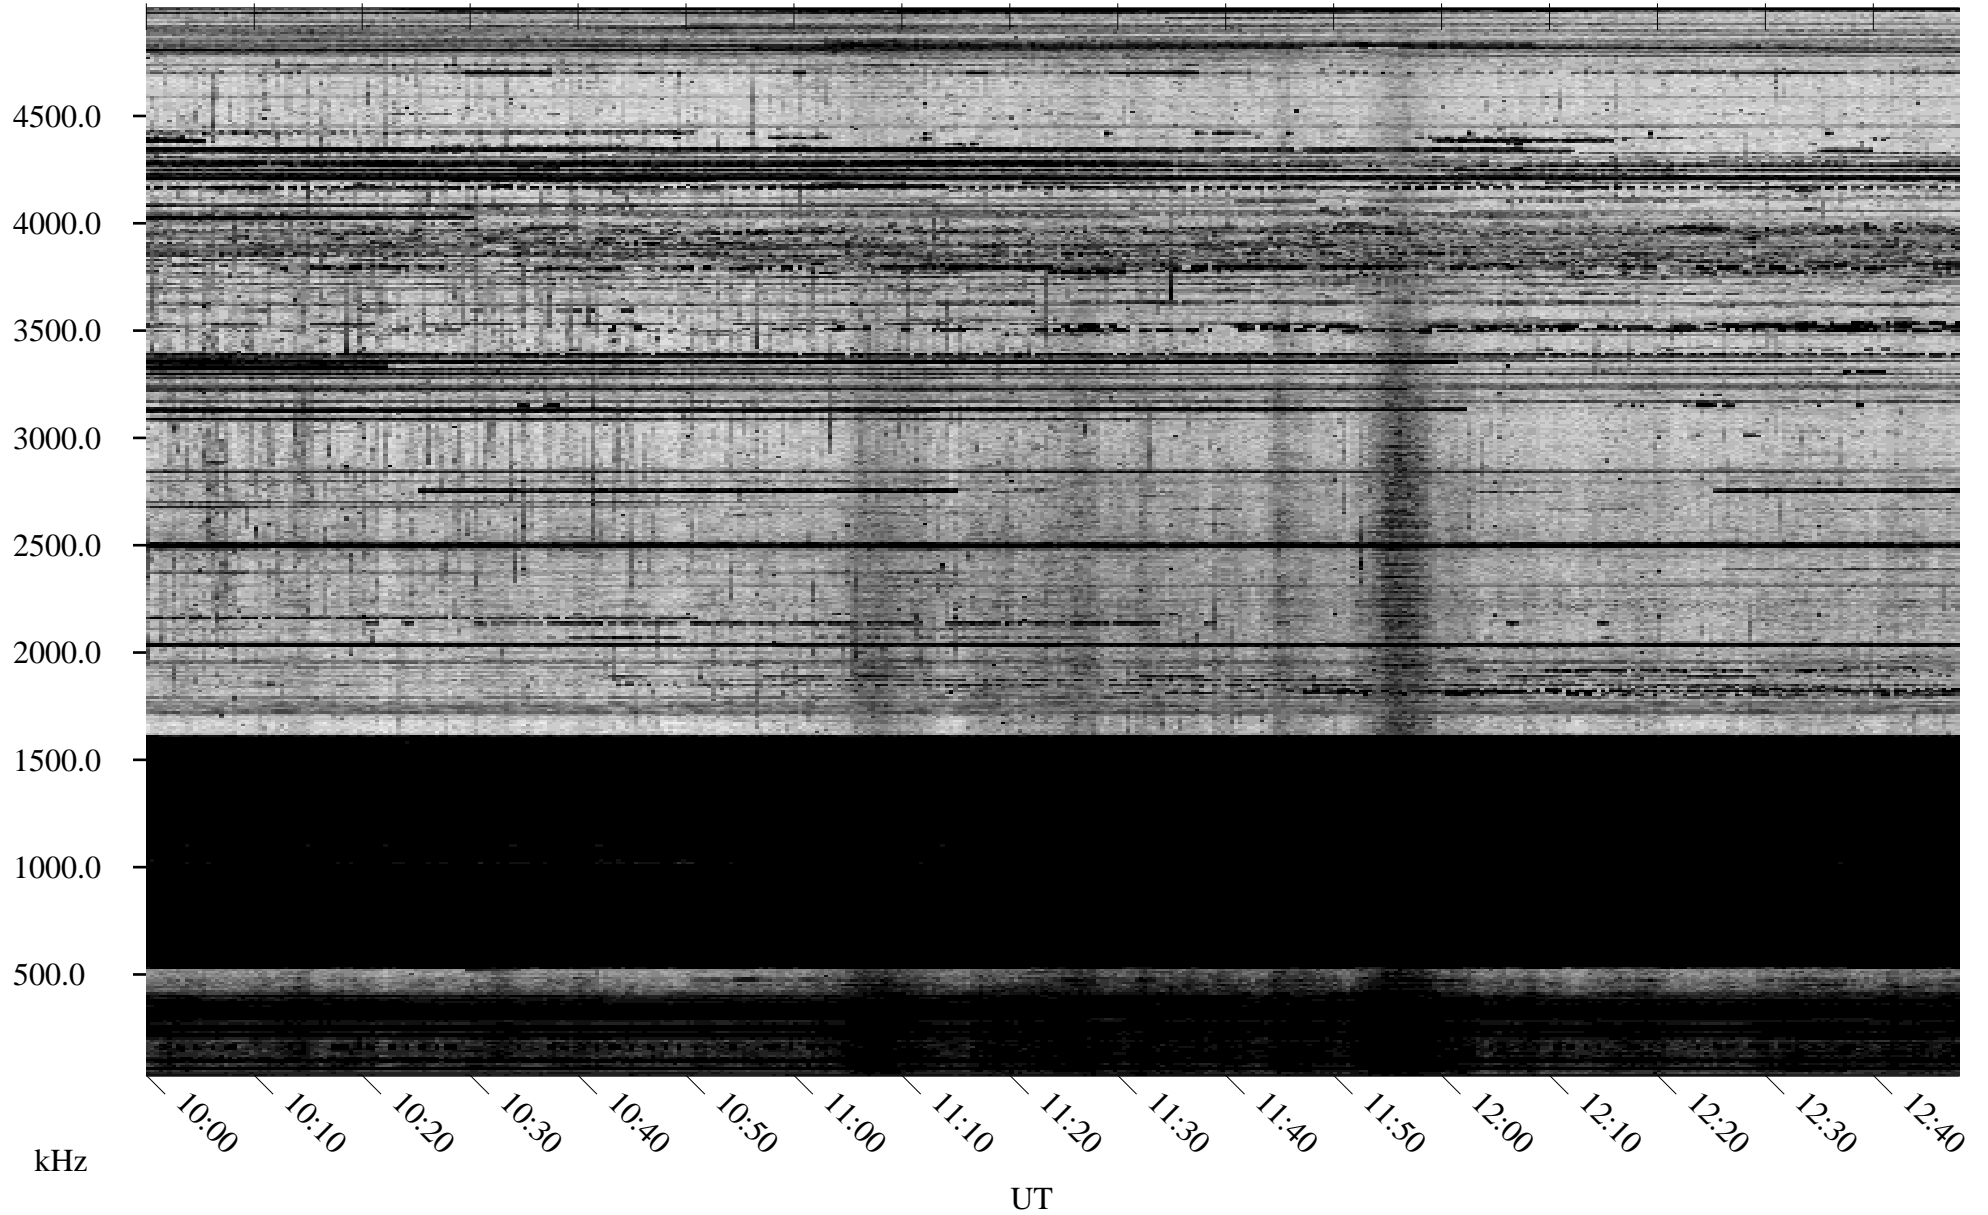

01/07/1996 Churchill, Manitoba

Linear Scale Black = 161 White = 15

ch96007l.r00m max_12

Page 1

01/07/1996 Churchill, Manitoba

Linear Scale Black = 161 White = 15

ch96007l.r00m max_12

Page 2

01/08/1996 Churchill, Manitoba

Linear Scale Black = 161 White = 15

ch96007l.r00m max_12

Page 3

01/08/1996 Churchill, Manitoba

Linear Scale Black = 161 White = 15

ch96007l.r00m max_12

Page 4

01/08/1996 Churchill, Manitoba

Linear Scale Black = 161 White = 15

ch96007l.r00m max_12

Page 5

01/08/1996 Churchill, Manitoba

Linear Scale Black = 161 White = 15

ch96007l.r00m max_12

Page 6

01/08/1996 Churchill, Manitoba

Linear Scale Black = 161 White = 15

ch96007l.r00m max_12

Page 7

01/08/1996 Churchill, Manitoba

Linear Scale Black = 161 White = 15

ch96007l.r00m max_12

Page 8