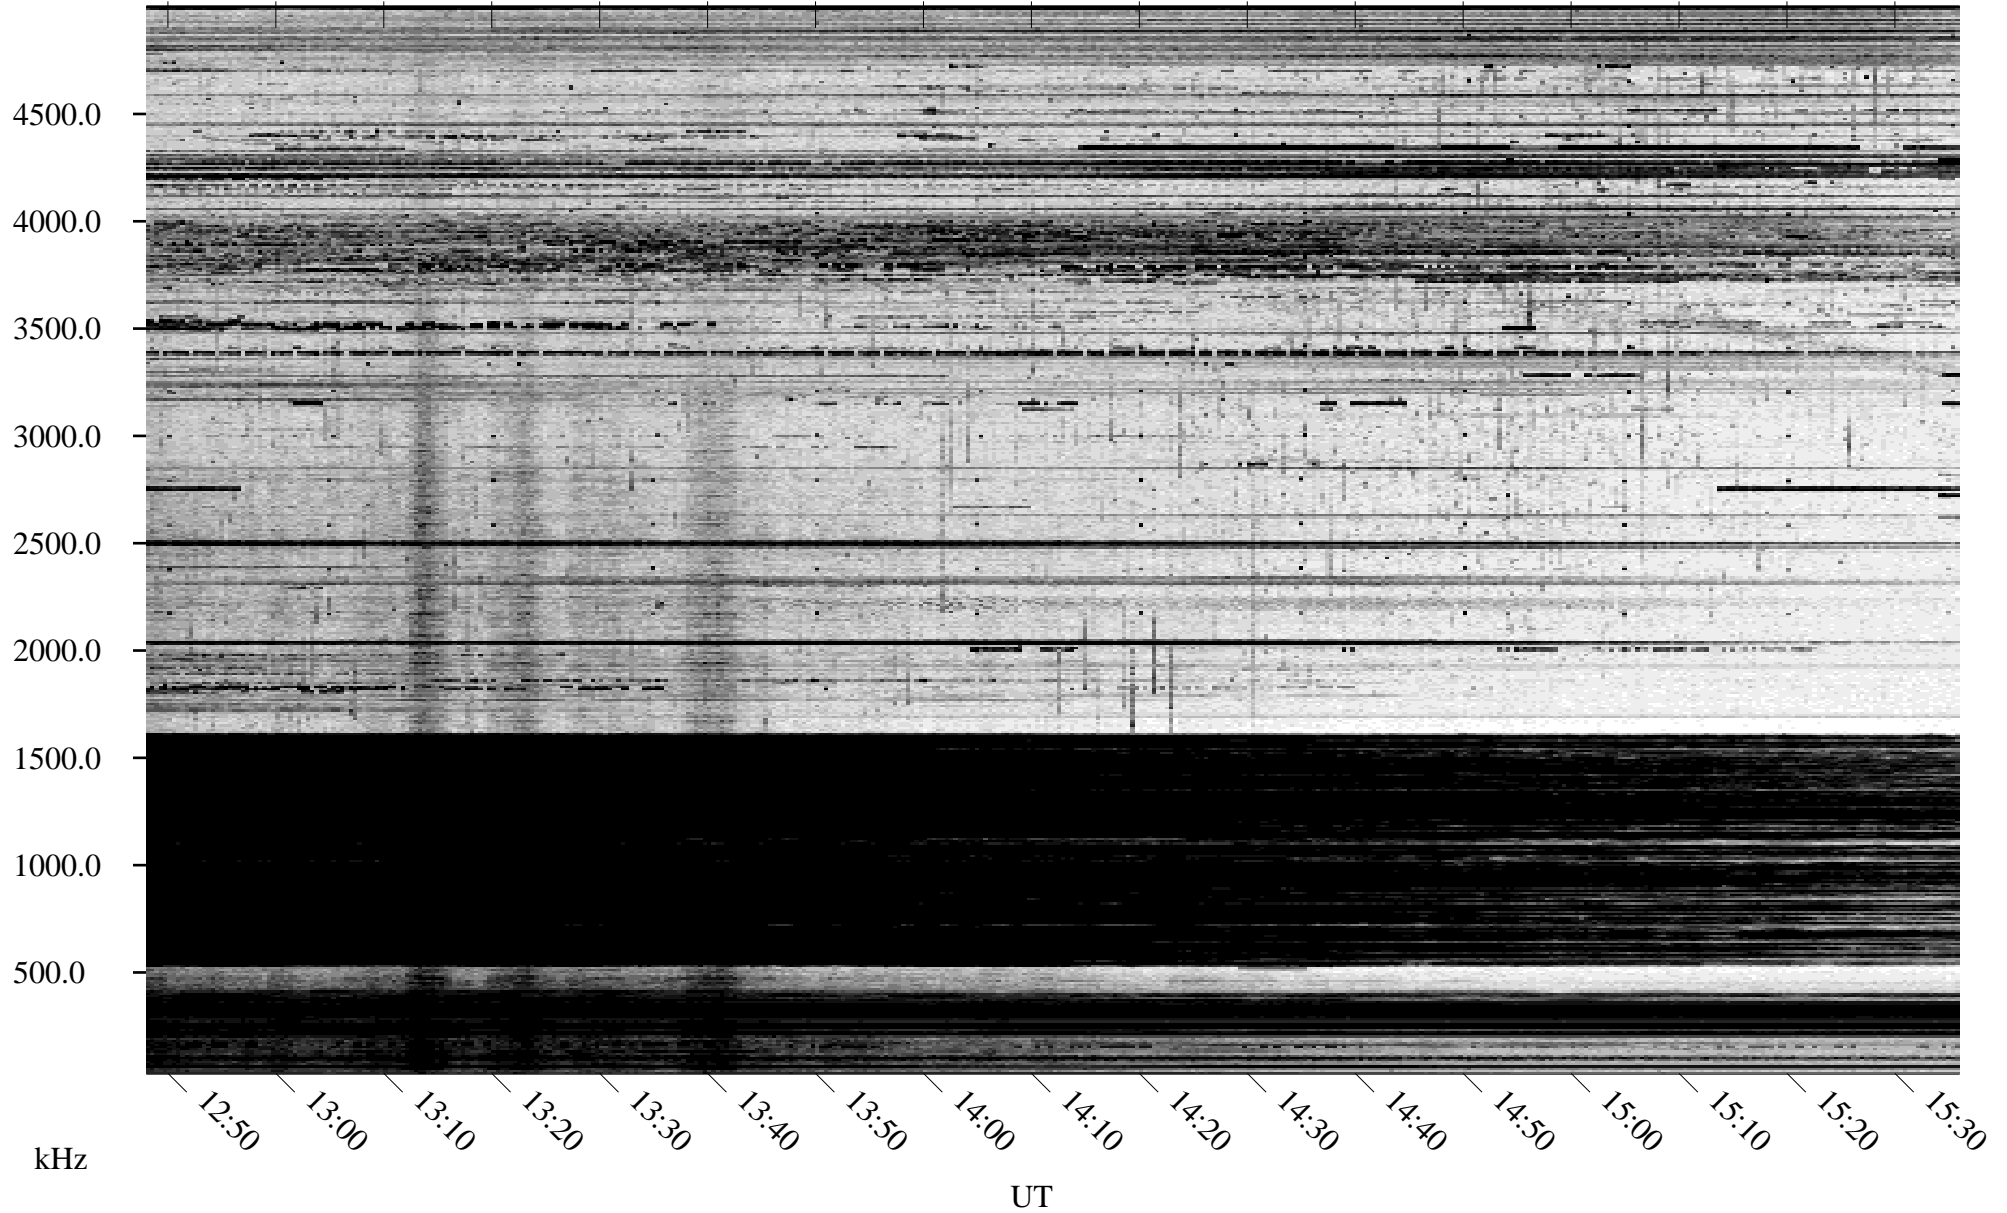

01/07/1996 Churchill, Manitoba

Linear Scale Black = 161 White = 15

ch96007l.r00m max_12

Page 1

01/07/1996 Churchill, Manitoba

Linear Scale Black = 161 White = 15

ch96007l.r00m max_12

Page 2

01/08/1996 Churchill, Manitoba

Linear Scale Black = 161 White = 15

ch96007l.r00m max_12

Page 5

01/08/1996 Churchill, Manitoba

Linear Scale Black = 161 White = 15

ch96007l.r00m max_12

Page 6

01/08/1996 Churchill, Manitoba

Linear Scale Black = 161 White = 15

ch96007l.r00m max_12

Page 7

01/08/1996 Churchill, Manitoba

Linear Scale Black = 161 White = 15

ch96007l.r00m max_12

Page 8