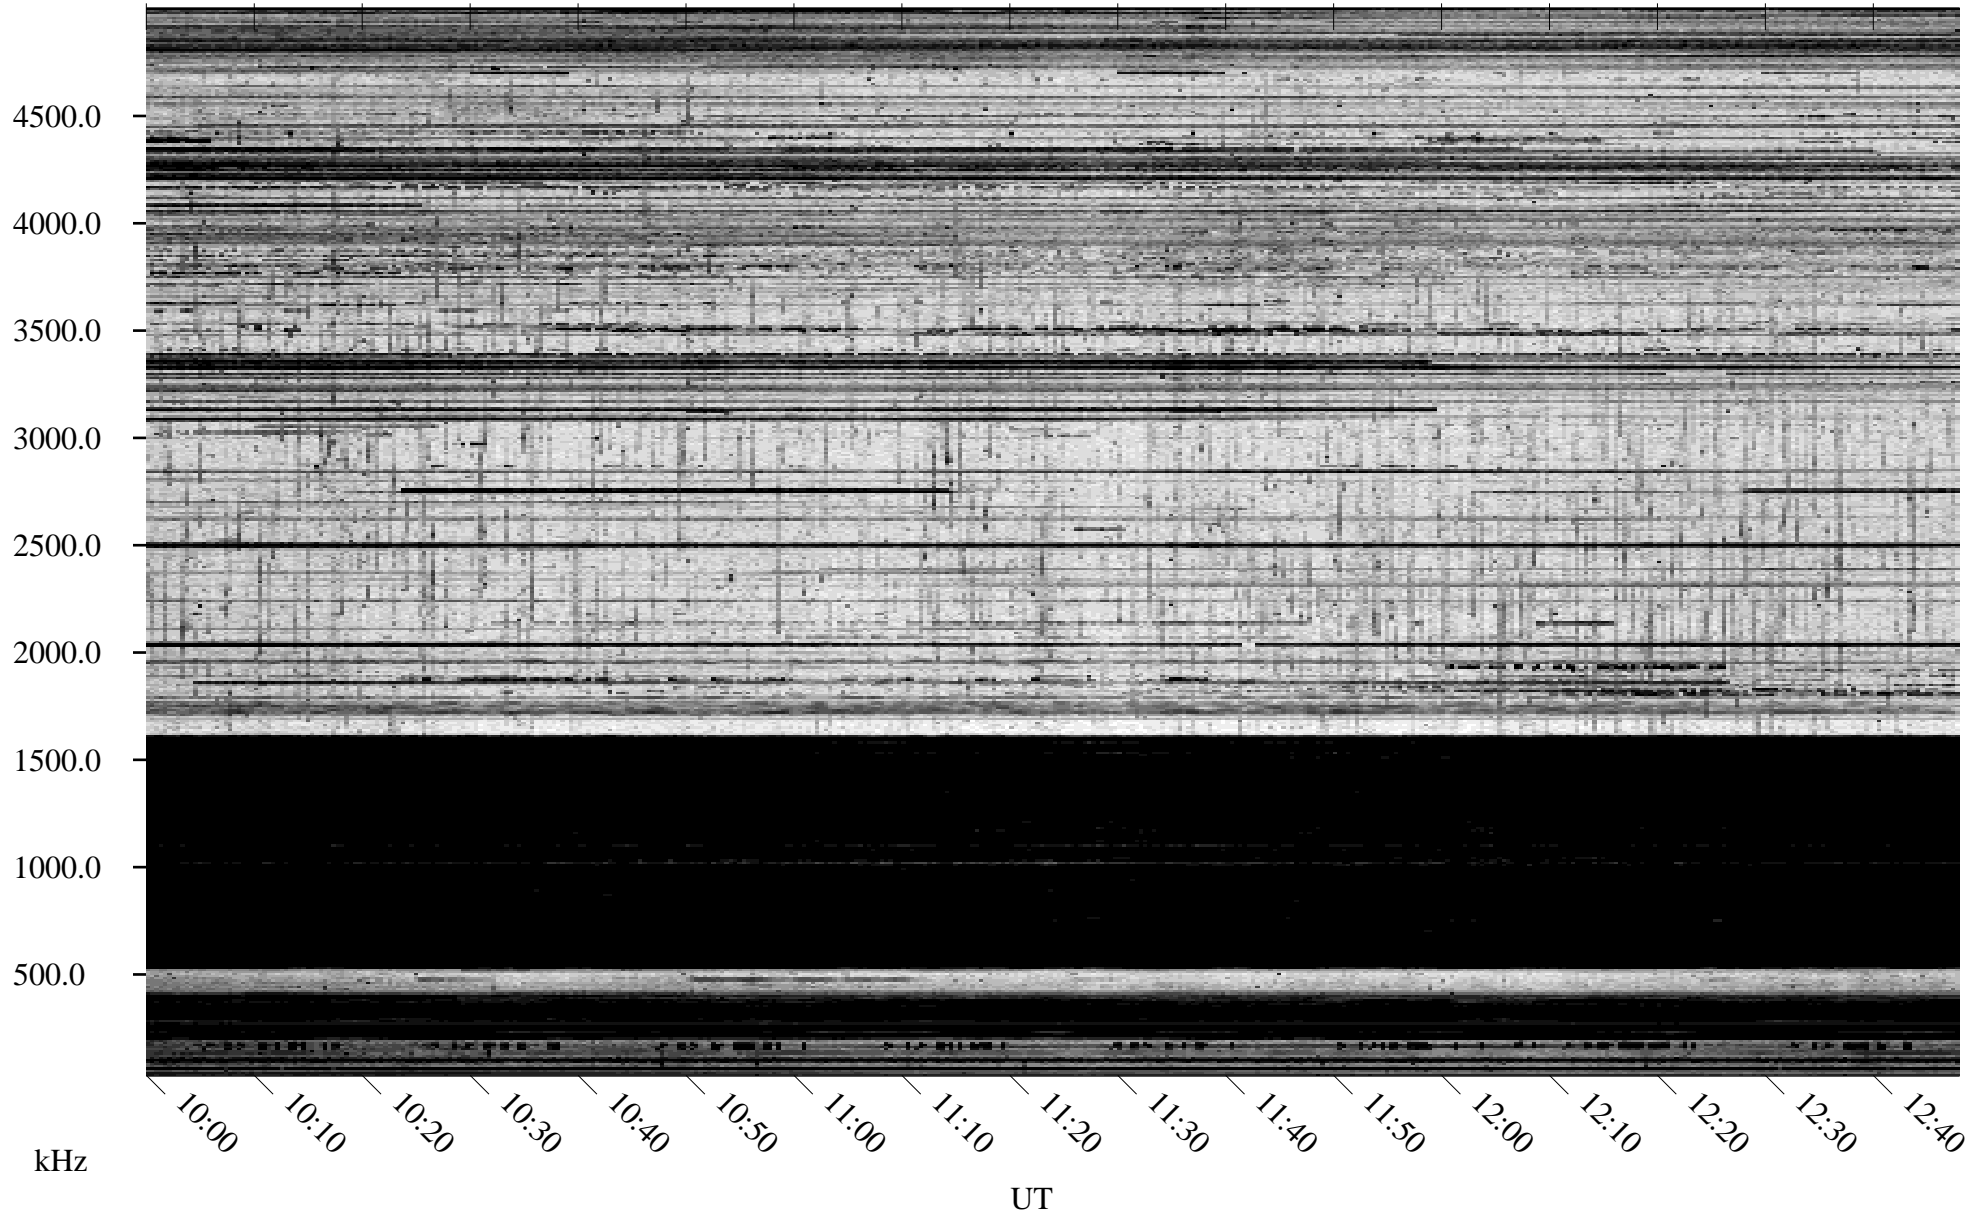

01/09/1996 Churchill, Manitoba

Linear Scale Black = 161 White = 15

ch96008l.r00m max_12

Page 5

01/09/1996 Churchill, Manitoba

Linear Scale Black = 161 White = 15

ch96008l.r00m max_12

Page 6

01/09/1996 Churchill, Manitoba

Linear Scale Black = 161 White = 15

ch96008l.r00m max_12

Page 7

01/09/1996 Churchill, Manitoba

Linear Scale Black = 161 White = 15

ch96008l.r00m max_12

Page 8