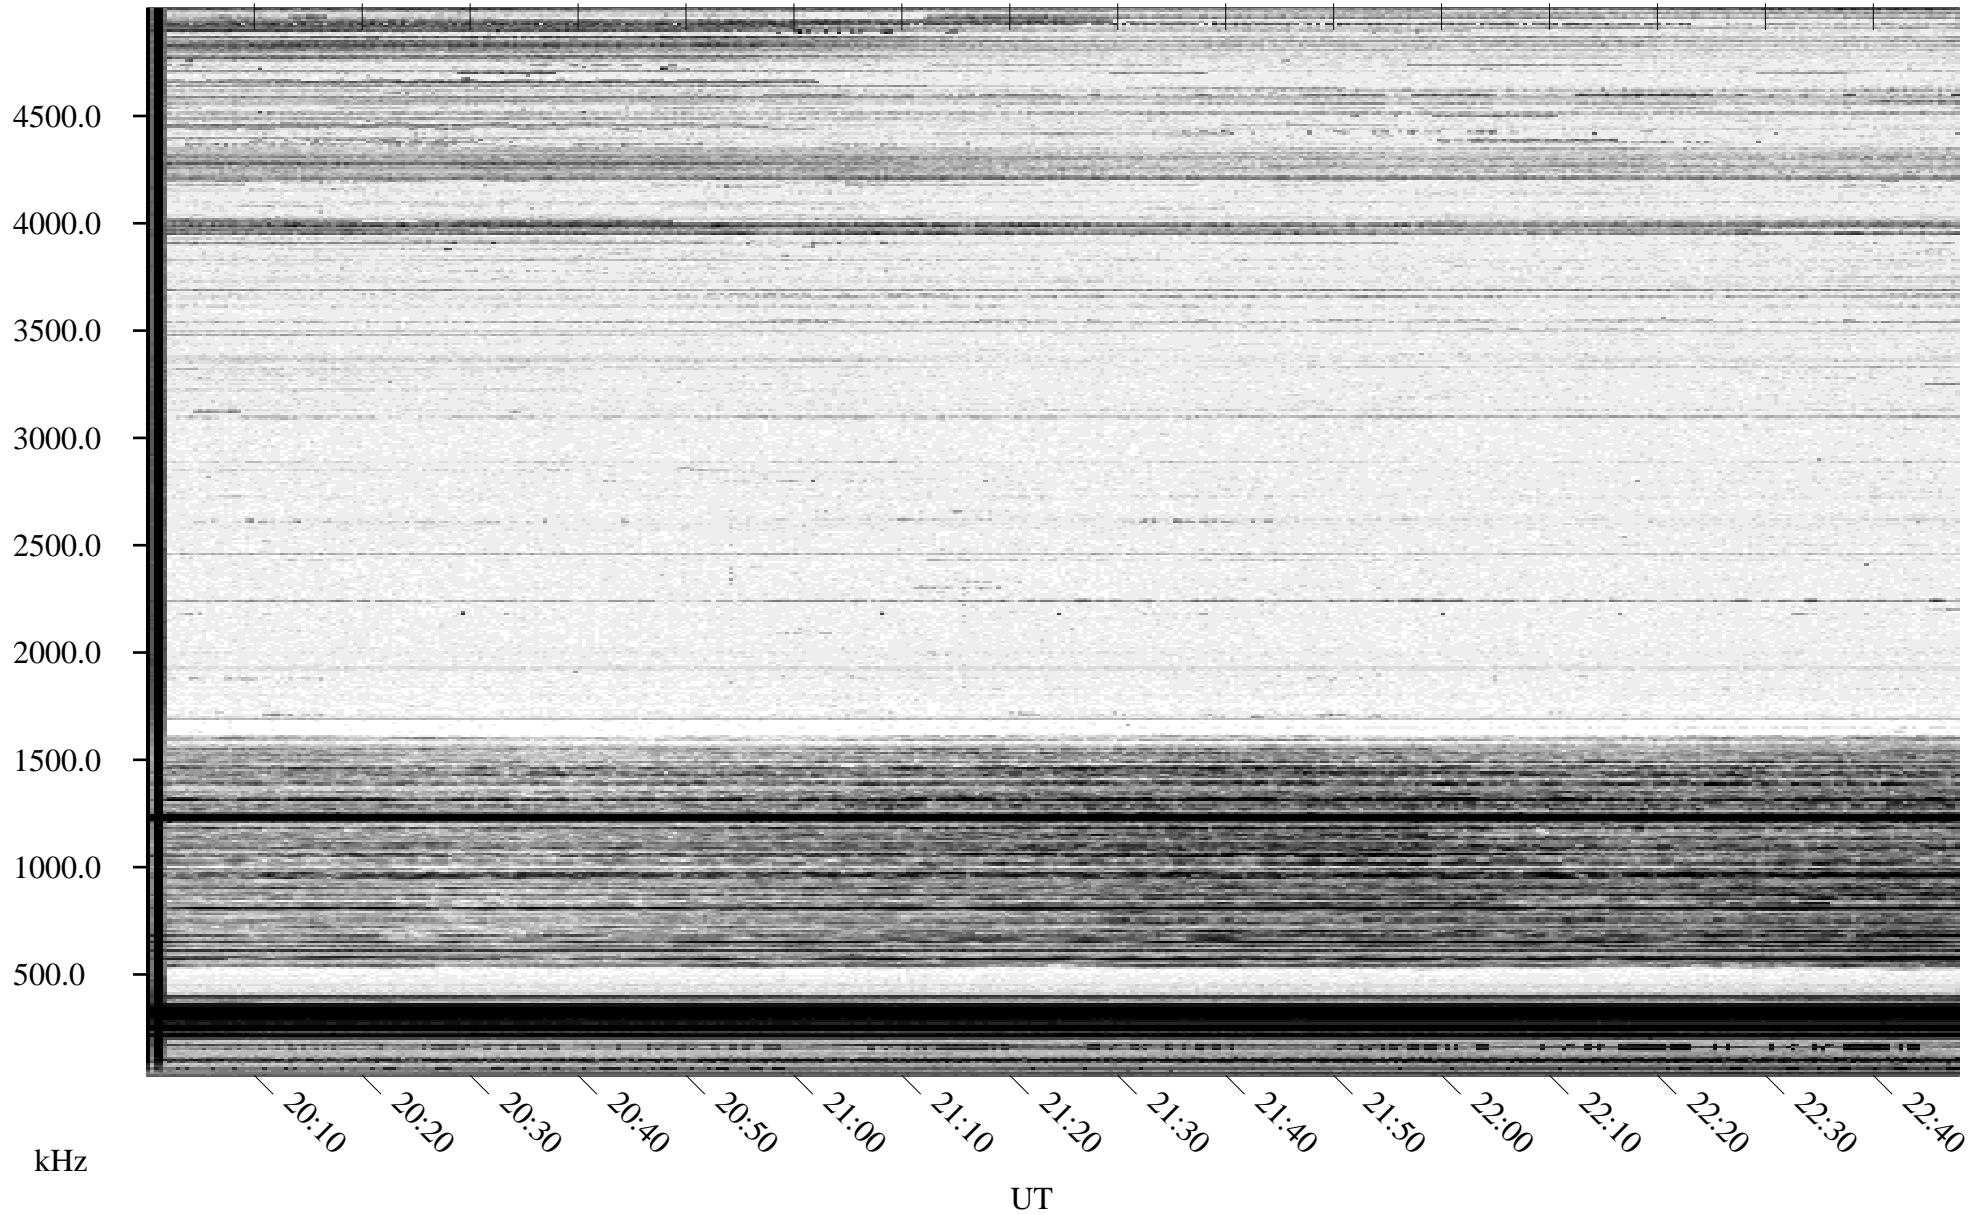

01/08/1996 Churchill, Manitoba

Linear Scale Black = 161 White = 15

ch96008l.r00m max_12

Page 1

01/08/1996 Churchill, Manitoba

Linear Scale Black = 161 White = 15

ch96008l.r00m max_12

Page 2

01/09/1996 Churchill, Manitoba

Linear Scale Black = 161 White = 15

ch96008l.r00m max_12

Page 3

01/09/1996 Churchill, Manitoba

Linear Scale Black = 161 White = 15

ch96008l.r00m max_12

Page 4

01/09/1996 Churchill, Manitoba

Linear Scale Black = 161 White = 15

ch96008l.r00m max_12

Page 5

01/09/1996 Churchill, Manitoba

Linear Scale Black = 161 White = 15

ch96008l.r00m max_12

Page 6

01/09/1996 Churchill, Manitoba

Linear Scale Black = 161 White = 15

ch96008l.r00m max_12

Page 7

01/09/1996 Churchill, Manitoba

Linear Scale Black = 161 White = 15

ch96008l.r00m max_12

Page 8