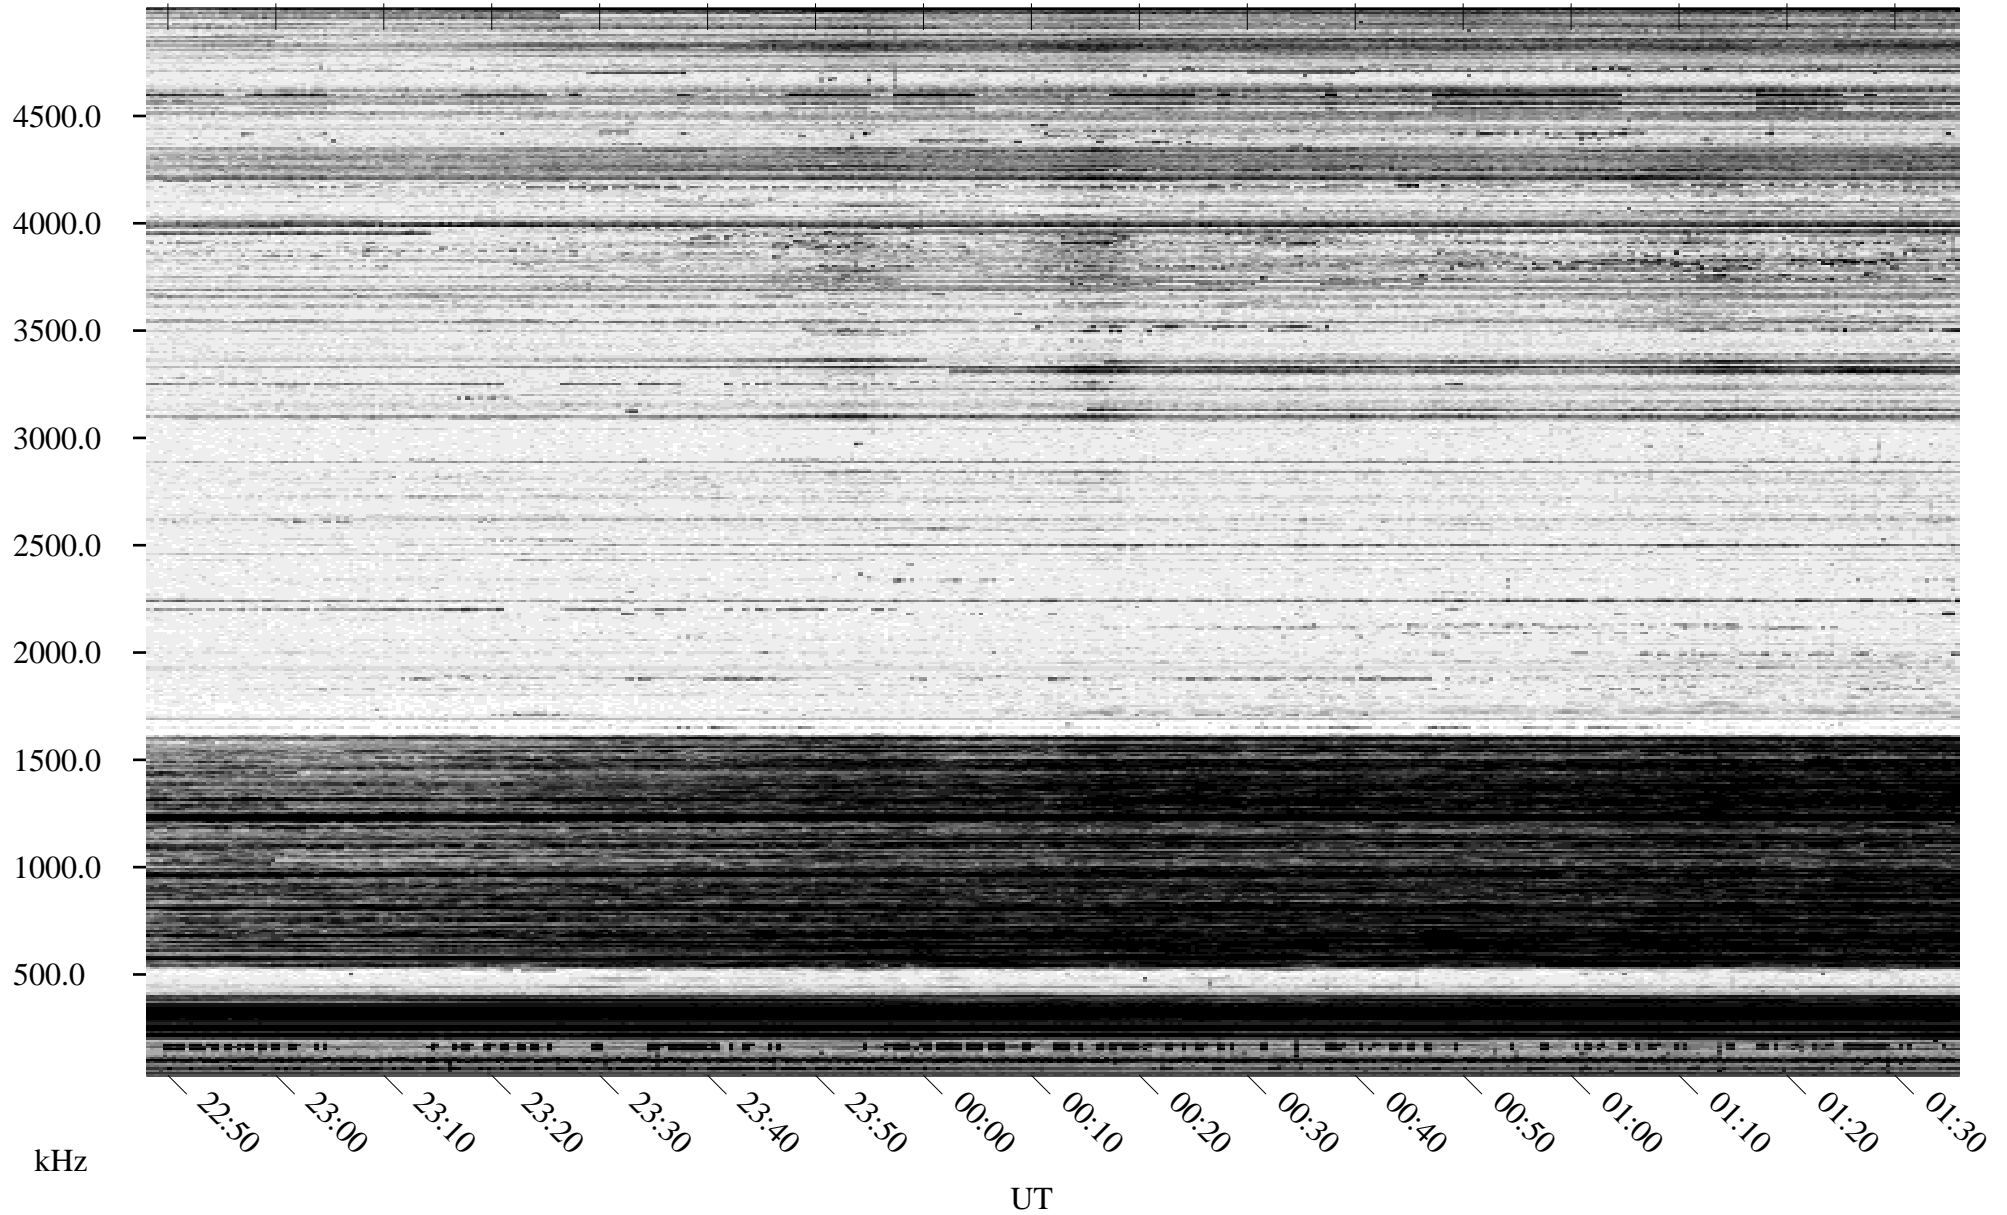

01/08/1996 Churchill, Manitoba

Linear Scale Black = 161 White = 15

ch96008l.r00m max_12

Page 1

01/08/1996 Churchill, Manitoba

Linear Scale Black = 161 White = 15

ch96008l.r00m max_12

Page 2

01/09/1996 Churchill, Manitoba

Linear Scale Black = 161 White = 15

ch96008l.r00m max_12

Page 3

01/09/1996 Churchill, Manitoba

Linear Scale Black = 161 White = 15

ch96008l.r00m max_12

Page 4

01/09/1996 Churchill, Manitoba

Linear Scale Black = 161 White = 15

ch96008l.r00m max_12

Page 5

01/09/1996 Churchill, Manitoba

Linear Scale Black = 161 White = 15

ch96008l.r00m max_12

Page 6

01/09/1996 Churchill, Manitoba

Linear Scale Black = 161 White = 15

ch96008l.r00m max_12

Page 7

01/09/1996 Churchill, Manitoba

Linear Scale Black = 161 White = 15

ch96008l.r00m max_12

Page 8