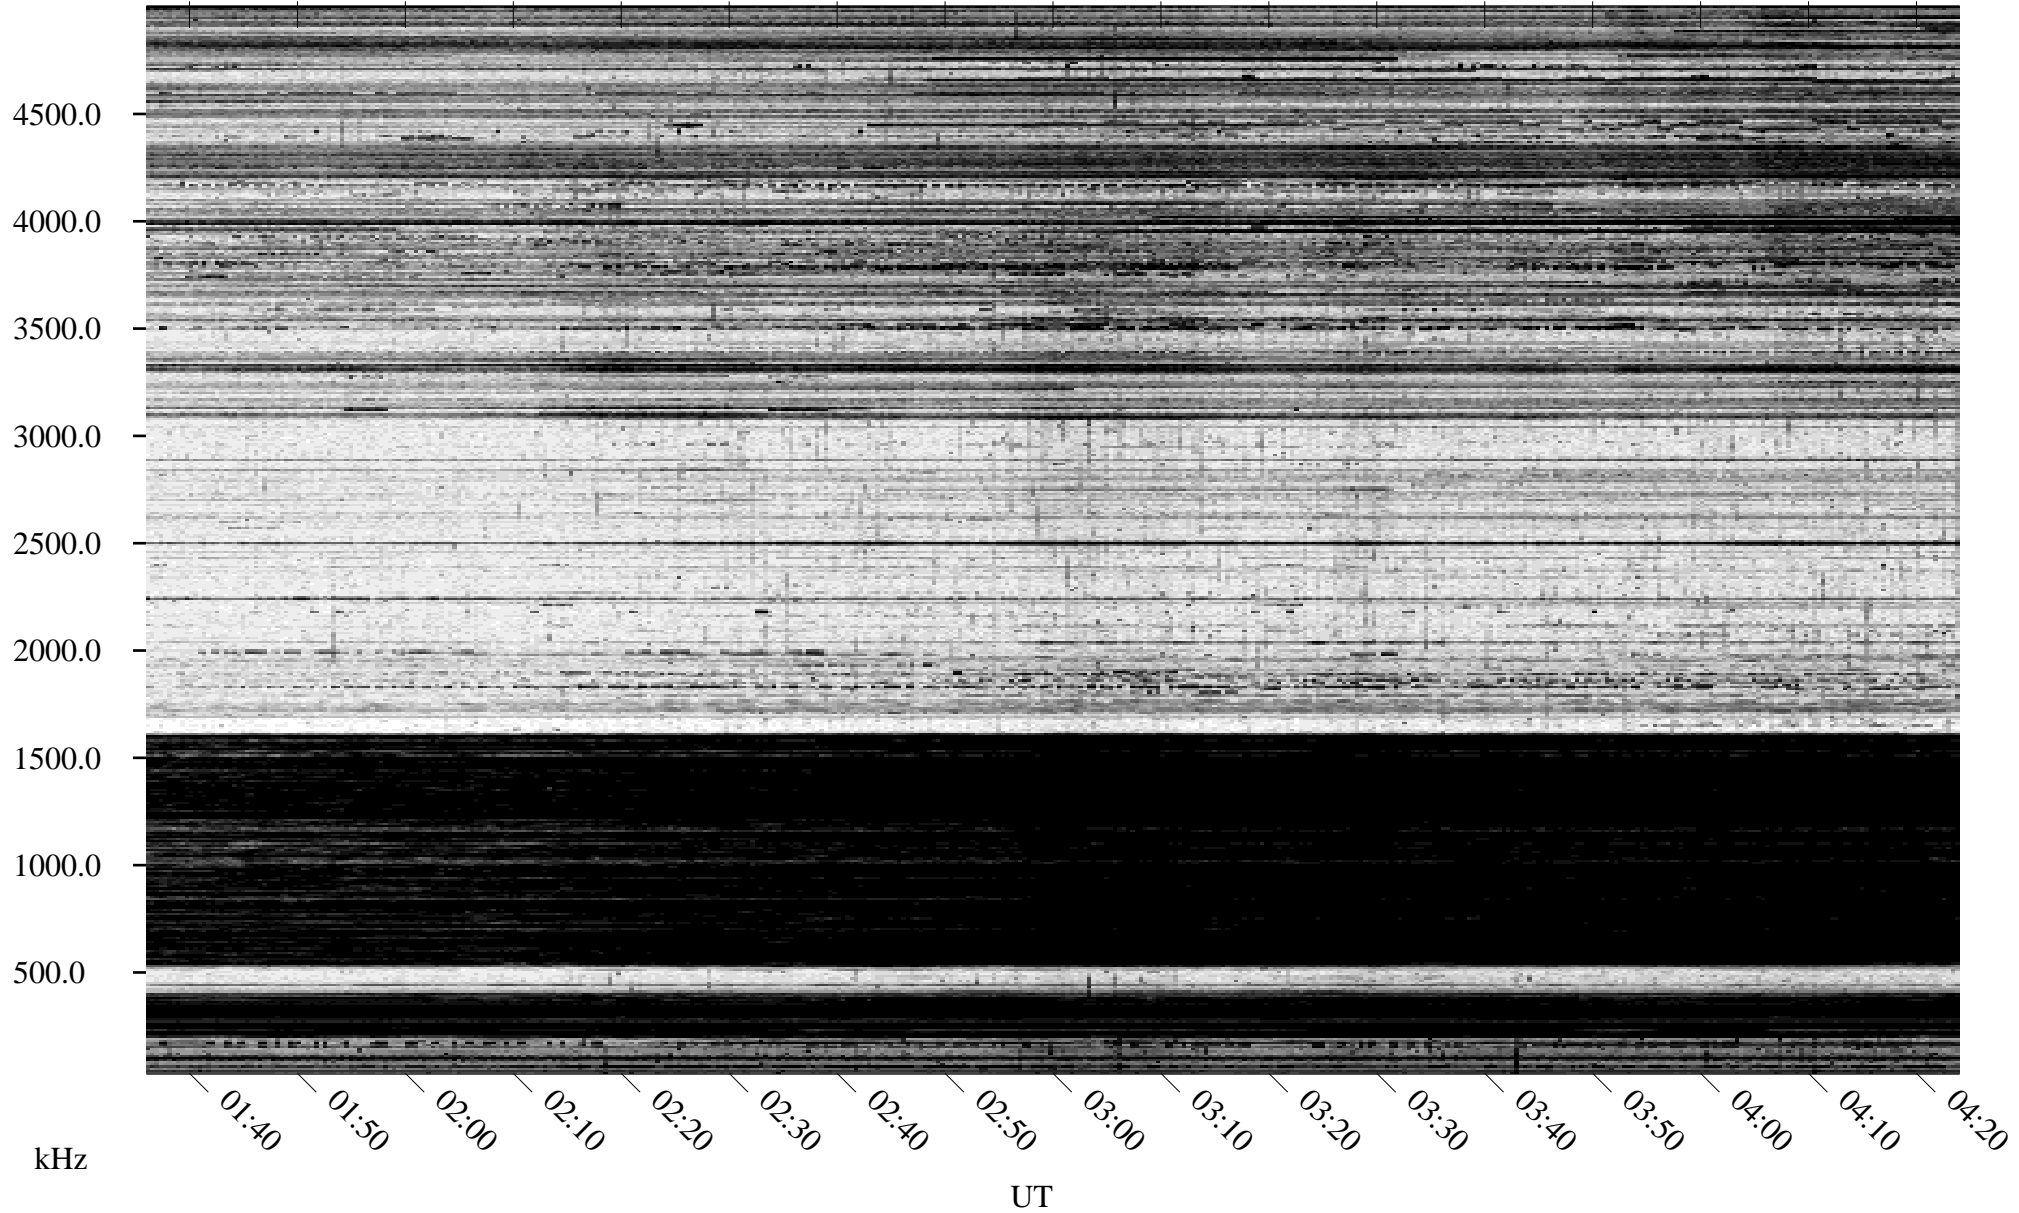

01/08/1996 Churchill, Manitoba

Linear Scale Black = 161 White = 15

ch96008l.r00m max_12

Page 1

01/08/1996 Churchill, Manitoba

Linear Scale Black = 161 White = 15

ch96008l.r00m max_12

Page 2

01/09/1996 Churchill, Manitoba

Linear Scale Black = 161 White = 15

ch96008l.r00m max_12

Page 3

01/09/1996 Churchill, Manitoba

Linear Scale Black = 161 White = 15

ch96008l.r00m max_12

Page 4

01/09/1996 Churchill, Manitoba

Linear Scale Black = 161 White = 15

ch96008l.r00m max_12

Page 5

01/09/1996 Churchill, Manitoba

Linear Scale Black = 161 White = 15

ch96008l.r00m max_12

Page 6

01/09/1996 Churchill, Manitoba

Linear Scale Black = 161 White = 15

ch96008l.r00m max_12

Page 7

01/09/1996 Churchill, Manitoba

Linear Scale Black = 161 White = 15

ch96008l.r00m max_12

Page 8