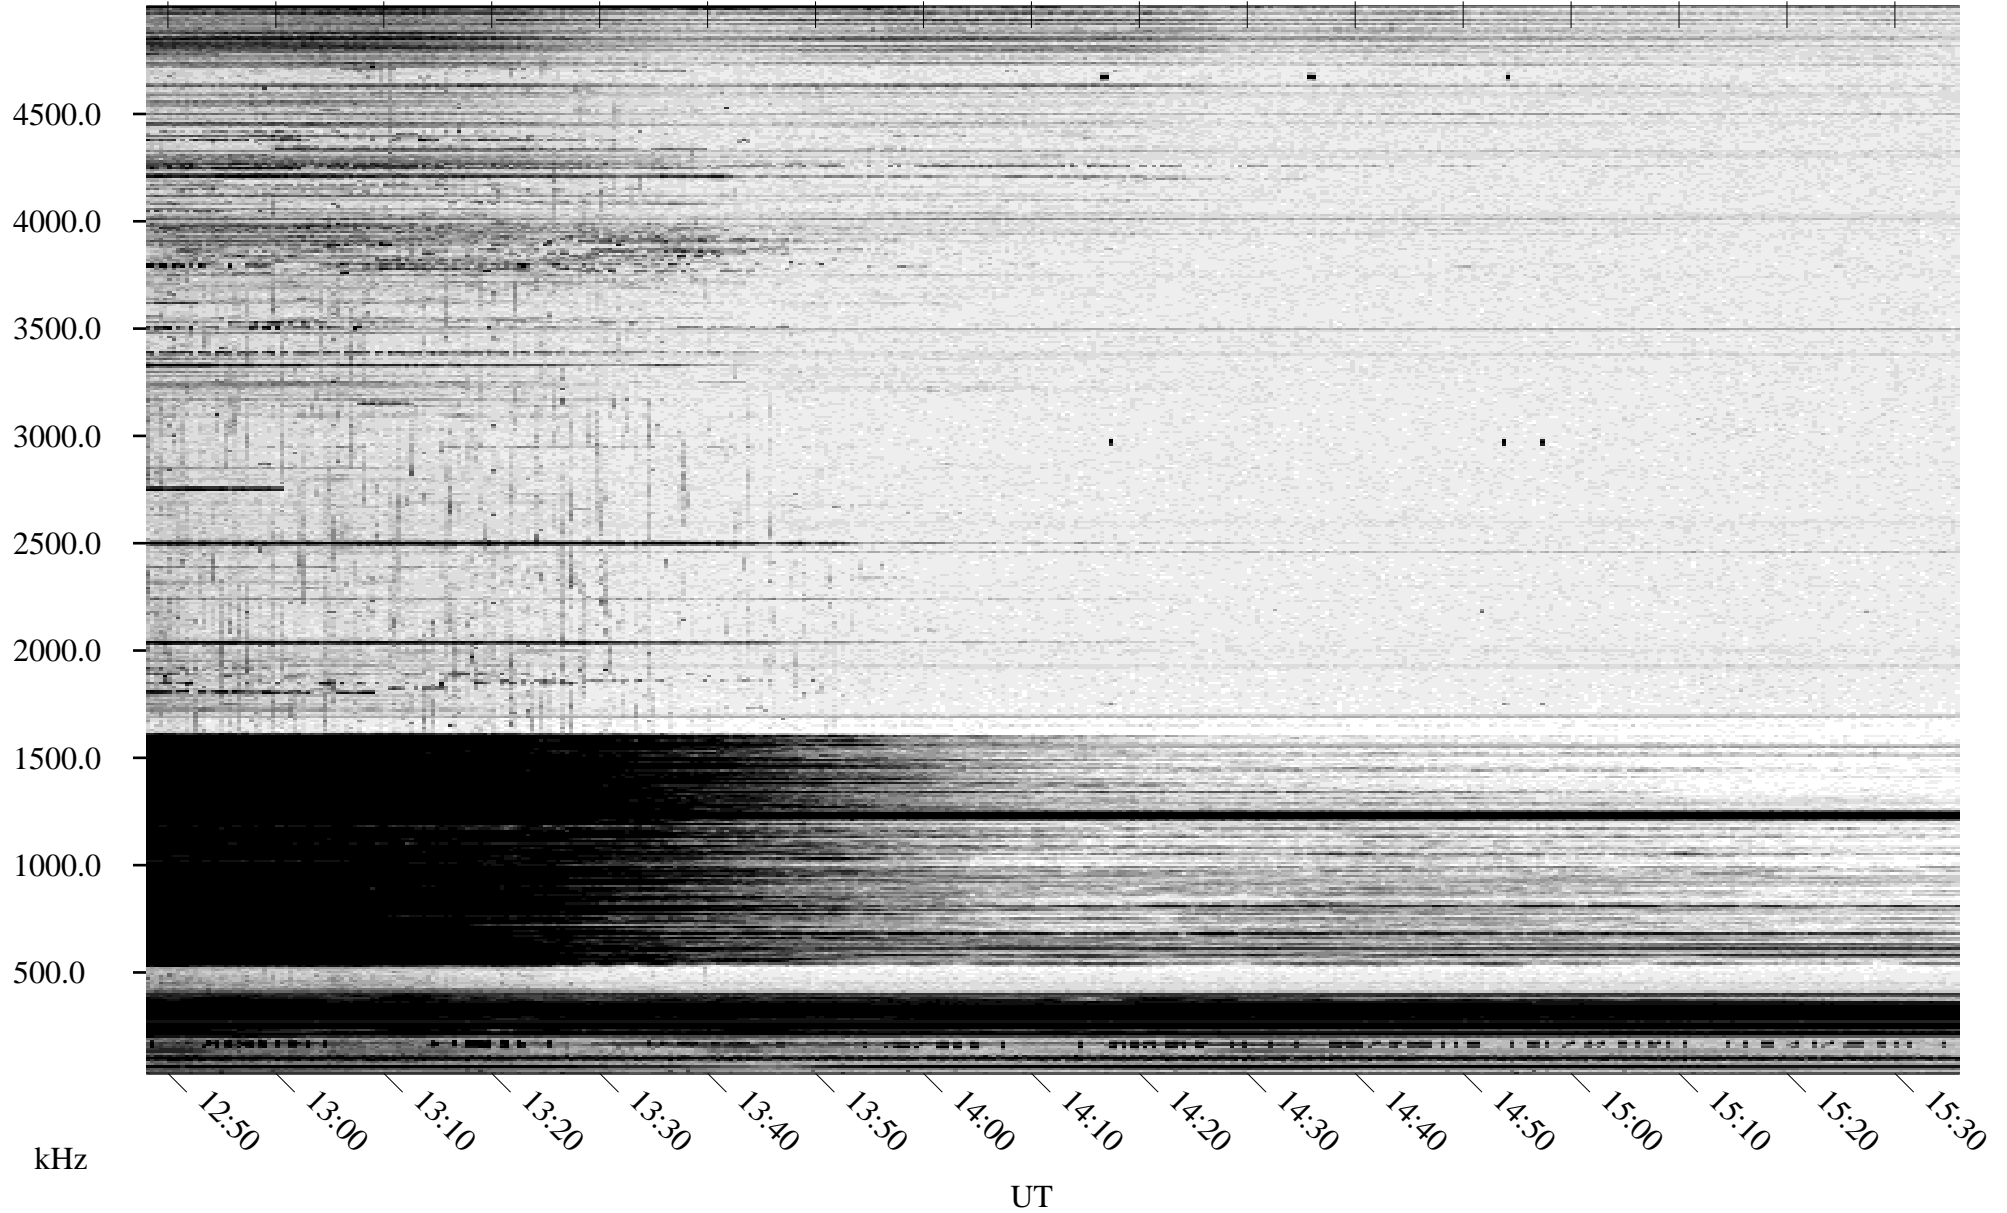

01/09/1996 Churchill, Manitoba

Linear Scale Black = 161 White = 15

ch96008l.r00m max_12

Page 5

01/09/1996 Churchill, Manitoba

Linear Scale Black = 161 White = 15

ch96008l.r00m max_12

Page 6

01/09/1996 Churchill, Manitoba

Linear Scale Black = 161 White = 15

ch96008l.r00m max_12

Page 7

01/09/1996 Churchill, Manitoba

Linear Scale Black = 161 White = 15

ch96008l.r00m max_12

Page 8