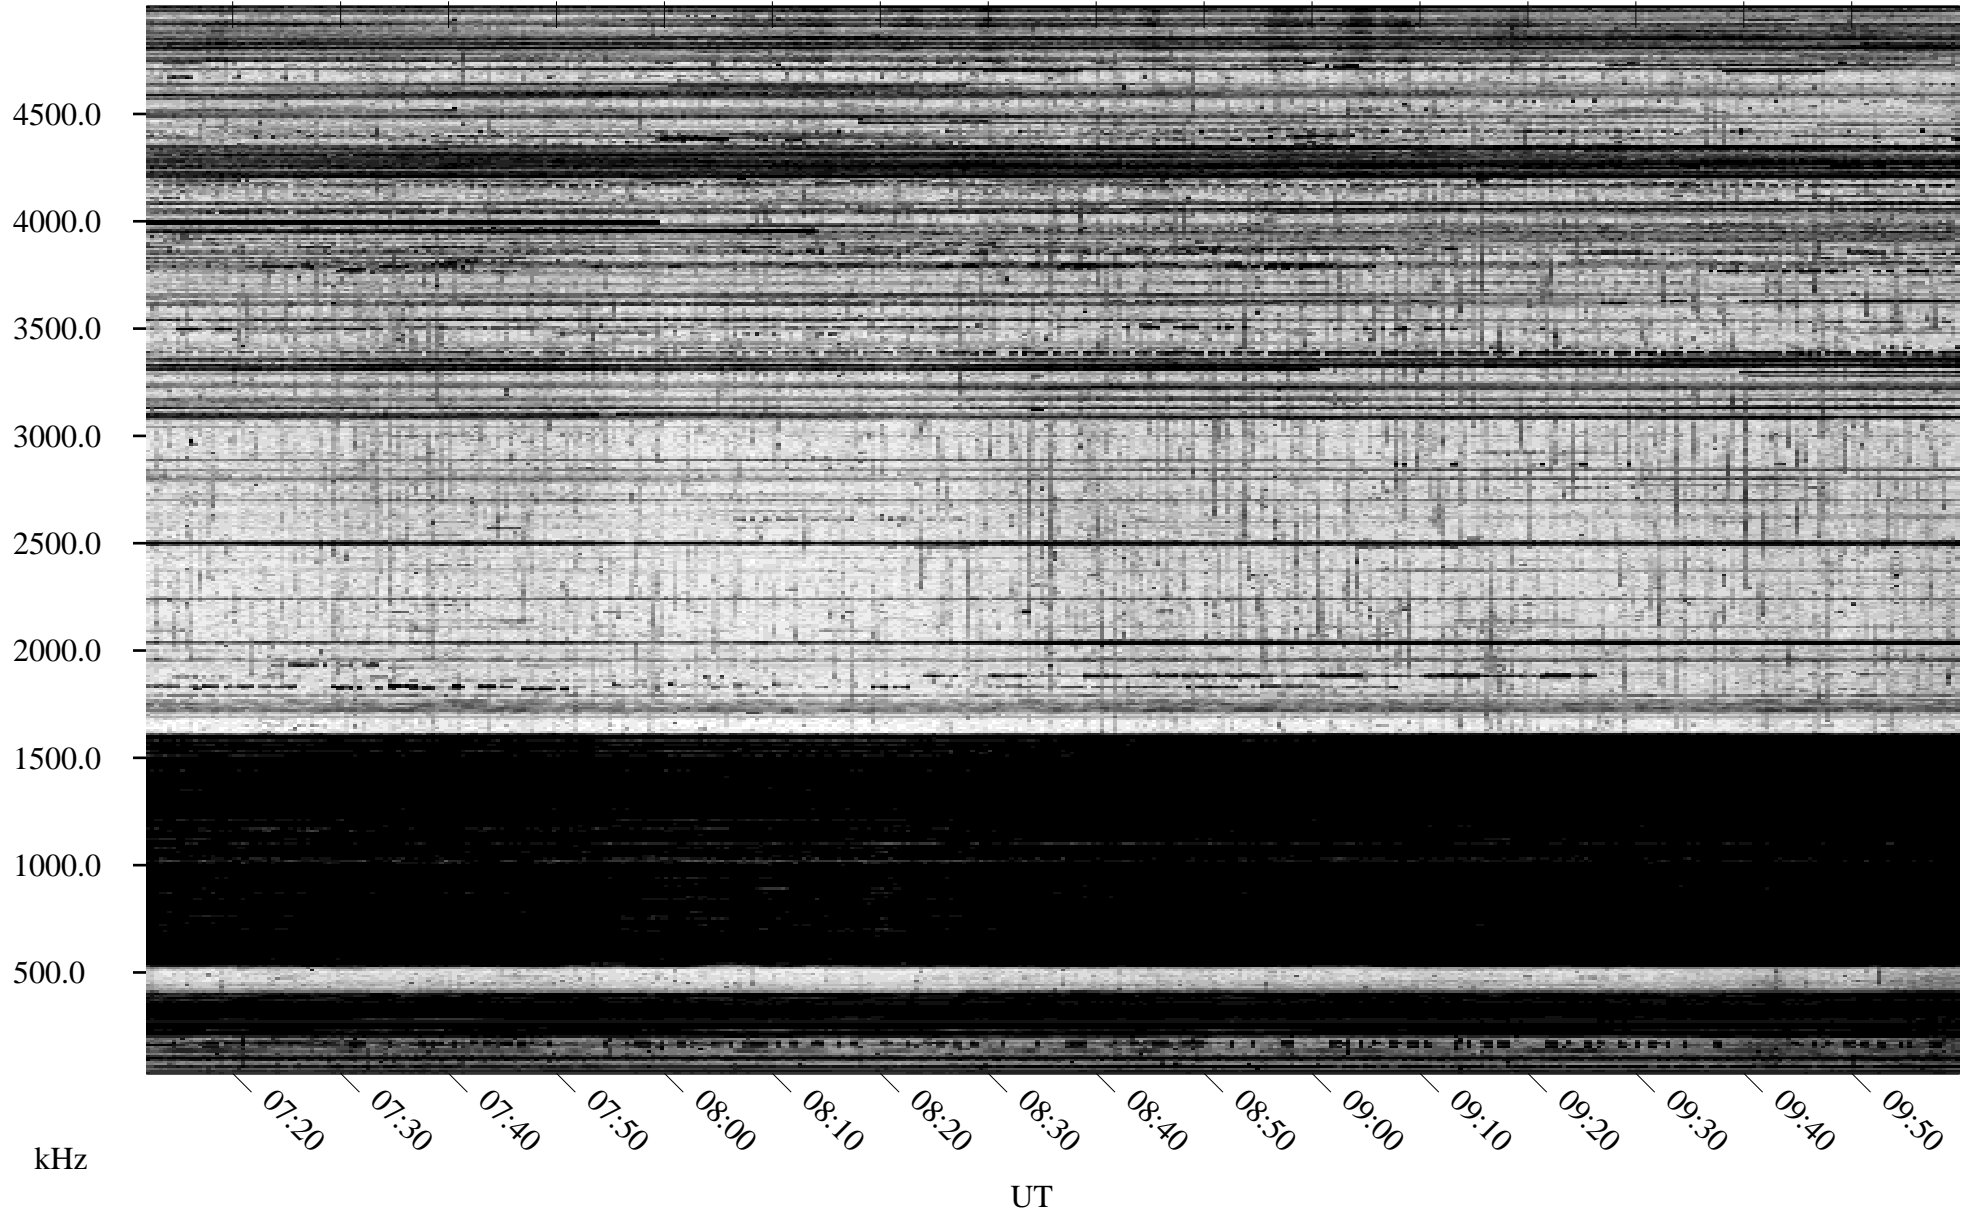

01/08/1996 Churchill, Manitoba

Linear Scale Black = 161 White = 15

ch96008l.r00m max_12

Page 1

01/08/1996 Churchill, Manitoba

Linear Scale Black = 161 White = 15

ch96008l.r00m max_12

Page 2

01/09/1996 Churchill, Manitoba

Linear Scale Black = 161 White = 15

ch96008l.r00m max_12

Page 3

01/09/1996 Churchill, Manitoba

Linear Scale Black = 161 White = 15

ch96008l.r00m max_12

Page 4

01/09/1996 Churchill, Manitoba

Linear Scale Black = 161 White = 15

ch96008l.r00m max_12

Page 5

01/09/1996 Churchill, Manitoba

Linear Scale Black = 161 White = 15

ch96008l.r00m max_12

Page 6

01/09/1996 Churchill, Manitoba

Linear Scale Black = 161 White = 15

ch96008l.r00m max_12

Page 7

01/09/1996 Churchill, Manitoba

Linear Scale Black = 161 White = 15

ch96008l.r00m max_12

Page 8