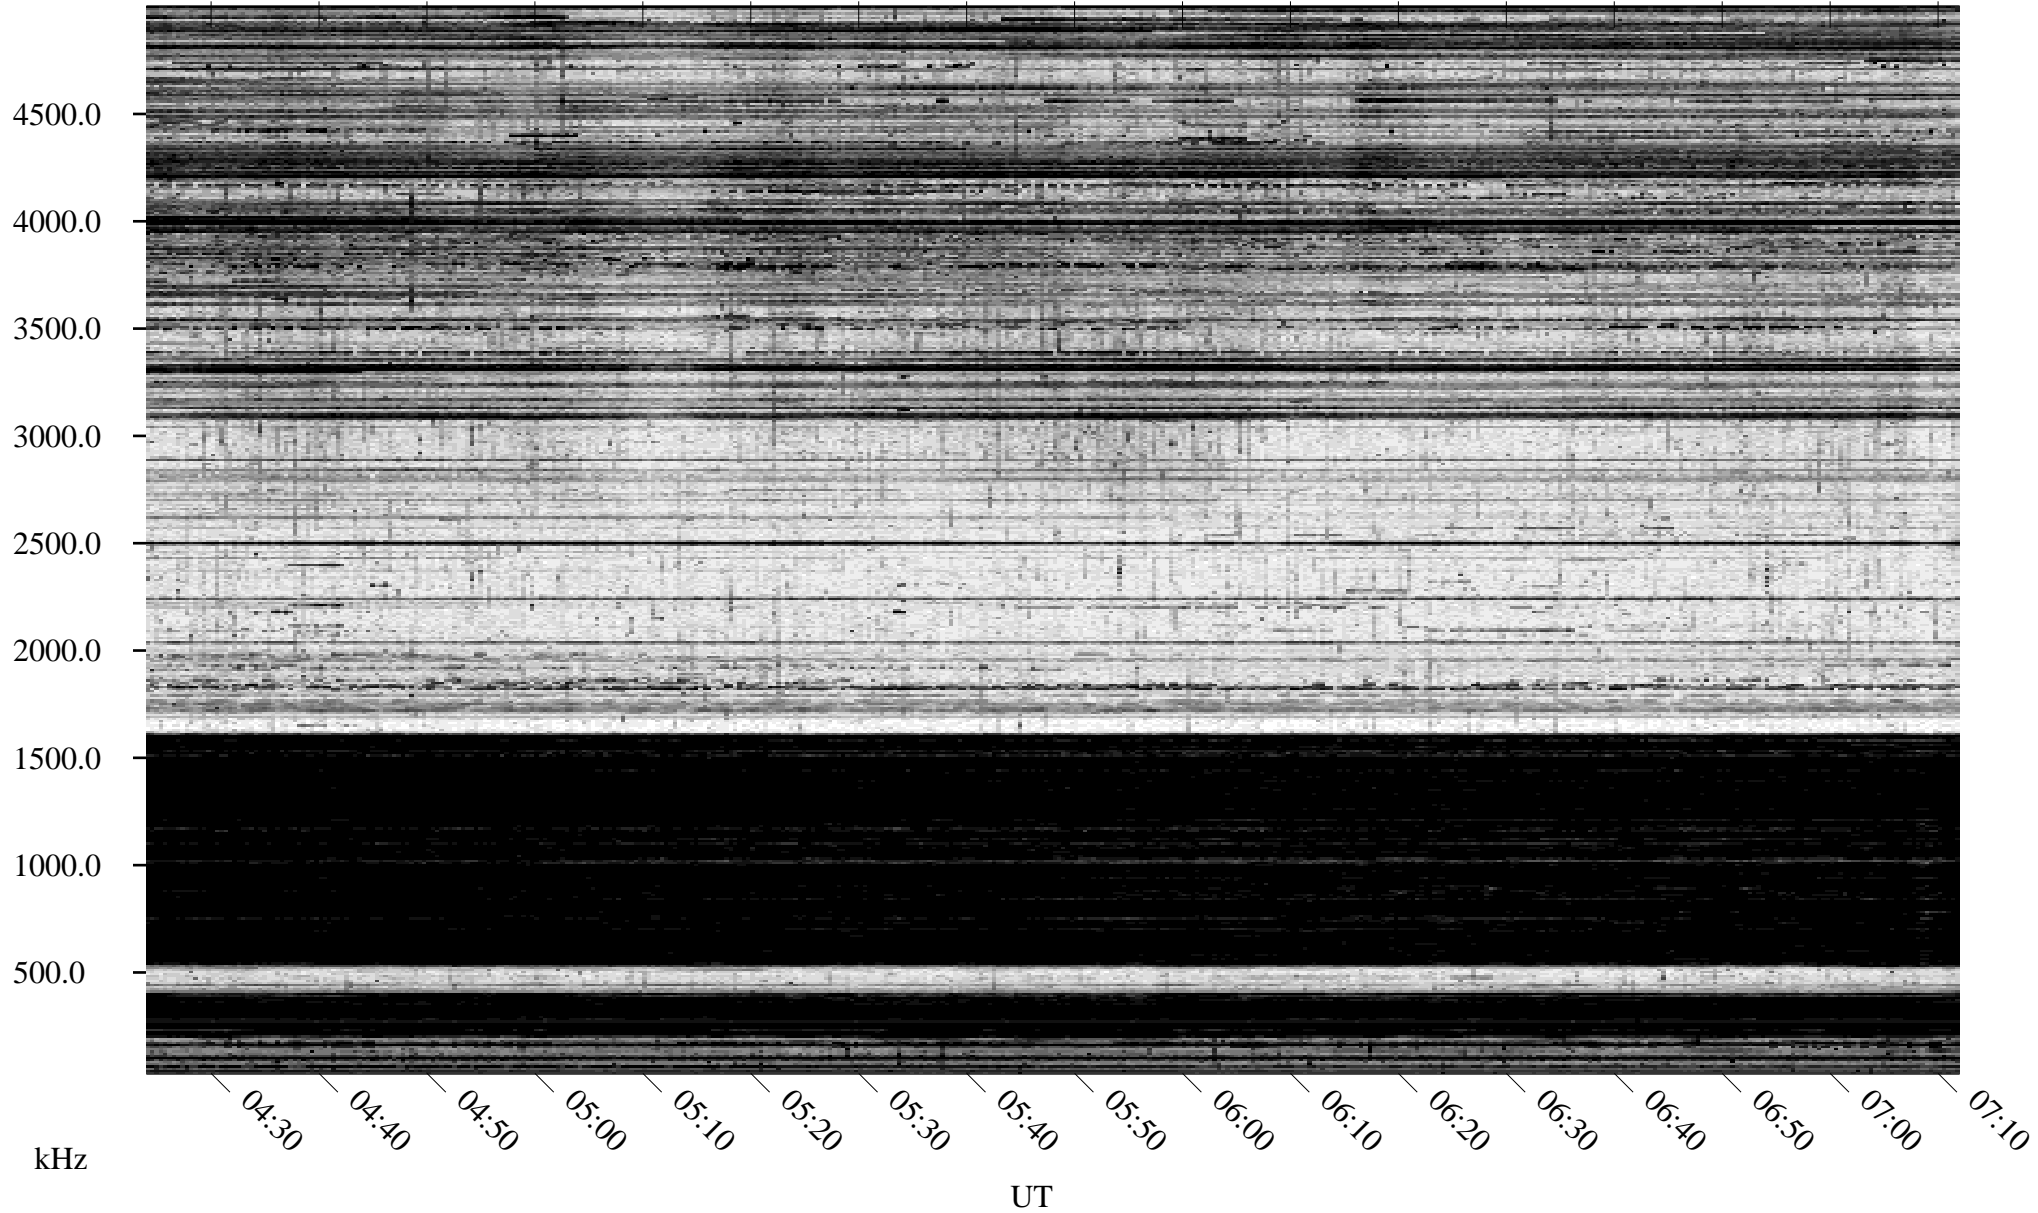

01/08/1996 Churchill, Manitoba

Linear Scale Black = 161 White = 15

ch96008l.r00m max_12

Page 1

01/08/1996 Churchill, Manitoba

Linear Scale Black = 161 White = 15

ch96008l.r00m max_12

Page 2

01/09/1996 Churchill, Manitoba

Linear Scale Black = 161 White = 15

ch96008l.r00m max_12

Page 3

01/09/1996 Churchill, Manitoba

Linear Scale Black = 161 White = 15

ch96008l.r00m max_12

Page 4

01/09/1996 Churchill, Manitoba

Linear Scale Black = 161 White = 15

ch96008l.r00m max_12

Page 5

01/09/1996 Churchill, Manitoba

Linear Scale Black = 161 White = 15

ch96008l.r00m max_12

Page 6

01/09/1996 Churchill, Manitoba

Linear Scale Black = 161 White = 15

ch96008l.r00m max_12

Page 7

01/09/1996 Churchill, Manitoba

Linear Scale Black = 161 White = 15

ch96008l.r00m max_12

Page 8