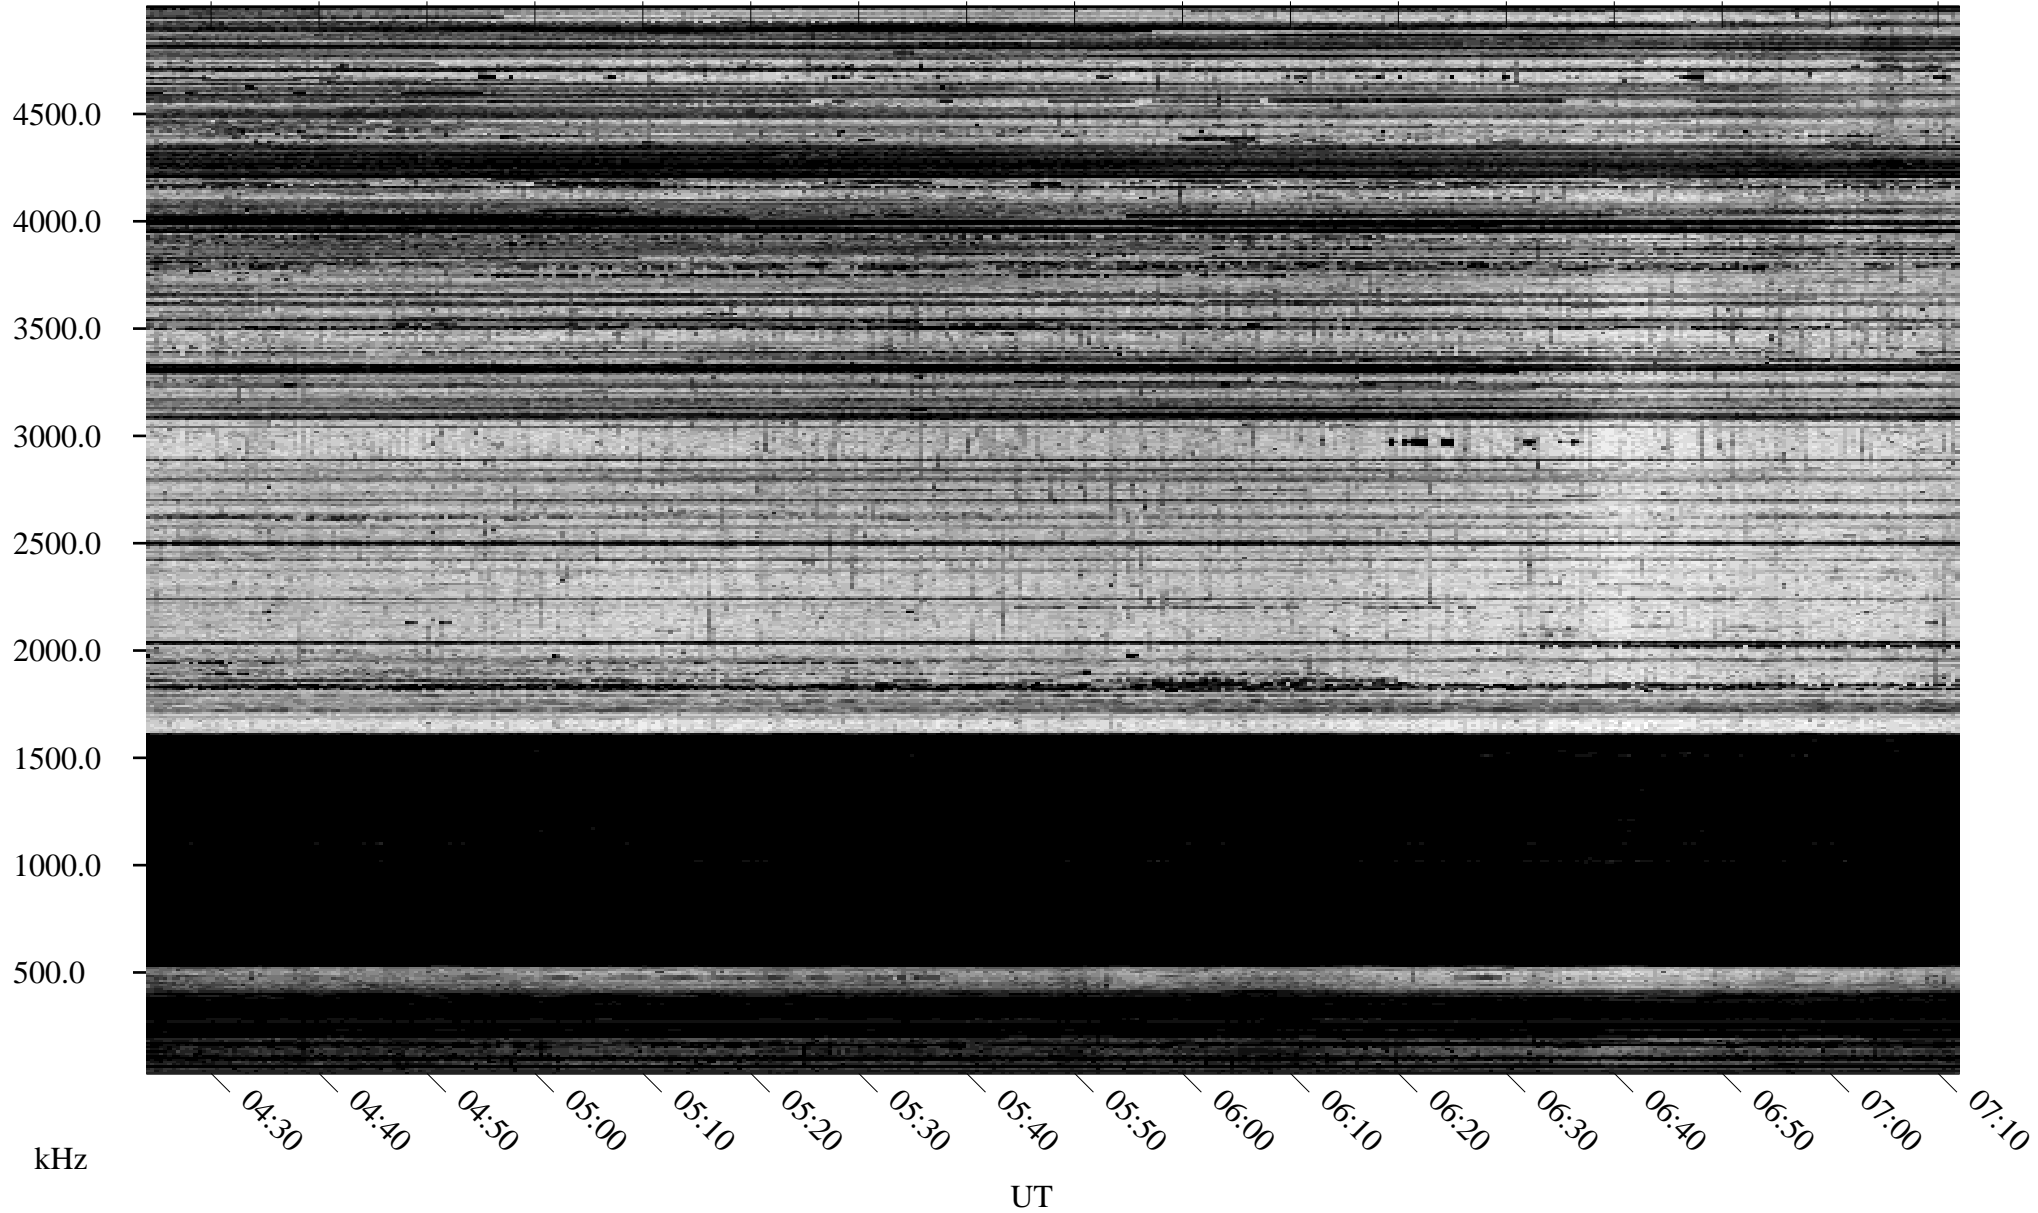

01/10/1996 Churchill, Manitoba

Linear Scale Black = 161 White = 15

ch96010l.r00m max_12

Page 1

01/10/1996 Churchill, Manitoba

Linear Scale Black = 161 White = 15

ch96010l.r00m max_12

Page 2

01/11/1996 Churchill, Manitoba

Linear Scale Black = 161 White = 15

ch96010l.r00m max_12

Page 3

01/11/1996 Churchill, Manitoba

Linear Scale Black = 161 White = 15

ch96010l.r00m max_12

Page 4

01/11/1996 Churchill, Manitoba

Linear Scale Black = 161 White = 15

ch96010l.r00m max_12

Page 5

01/11/1996 Churchill, Manitoba

Linear Scale Black = 161 White = 15

ch96010l.r00m max_12

Page 6

01/11/1996 Churchill, Manitoba

Linear Scale Black = 161 White = 15

ch96010l.r00m max_12

Page 7

01/11/1996 Churchill, Manitoba

Linear Scale Black = 161 White = 15

ch96010l.r00m max_12

Page 8