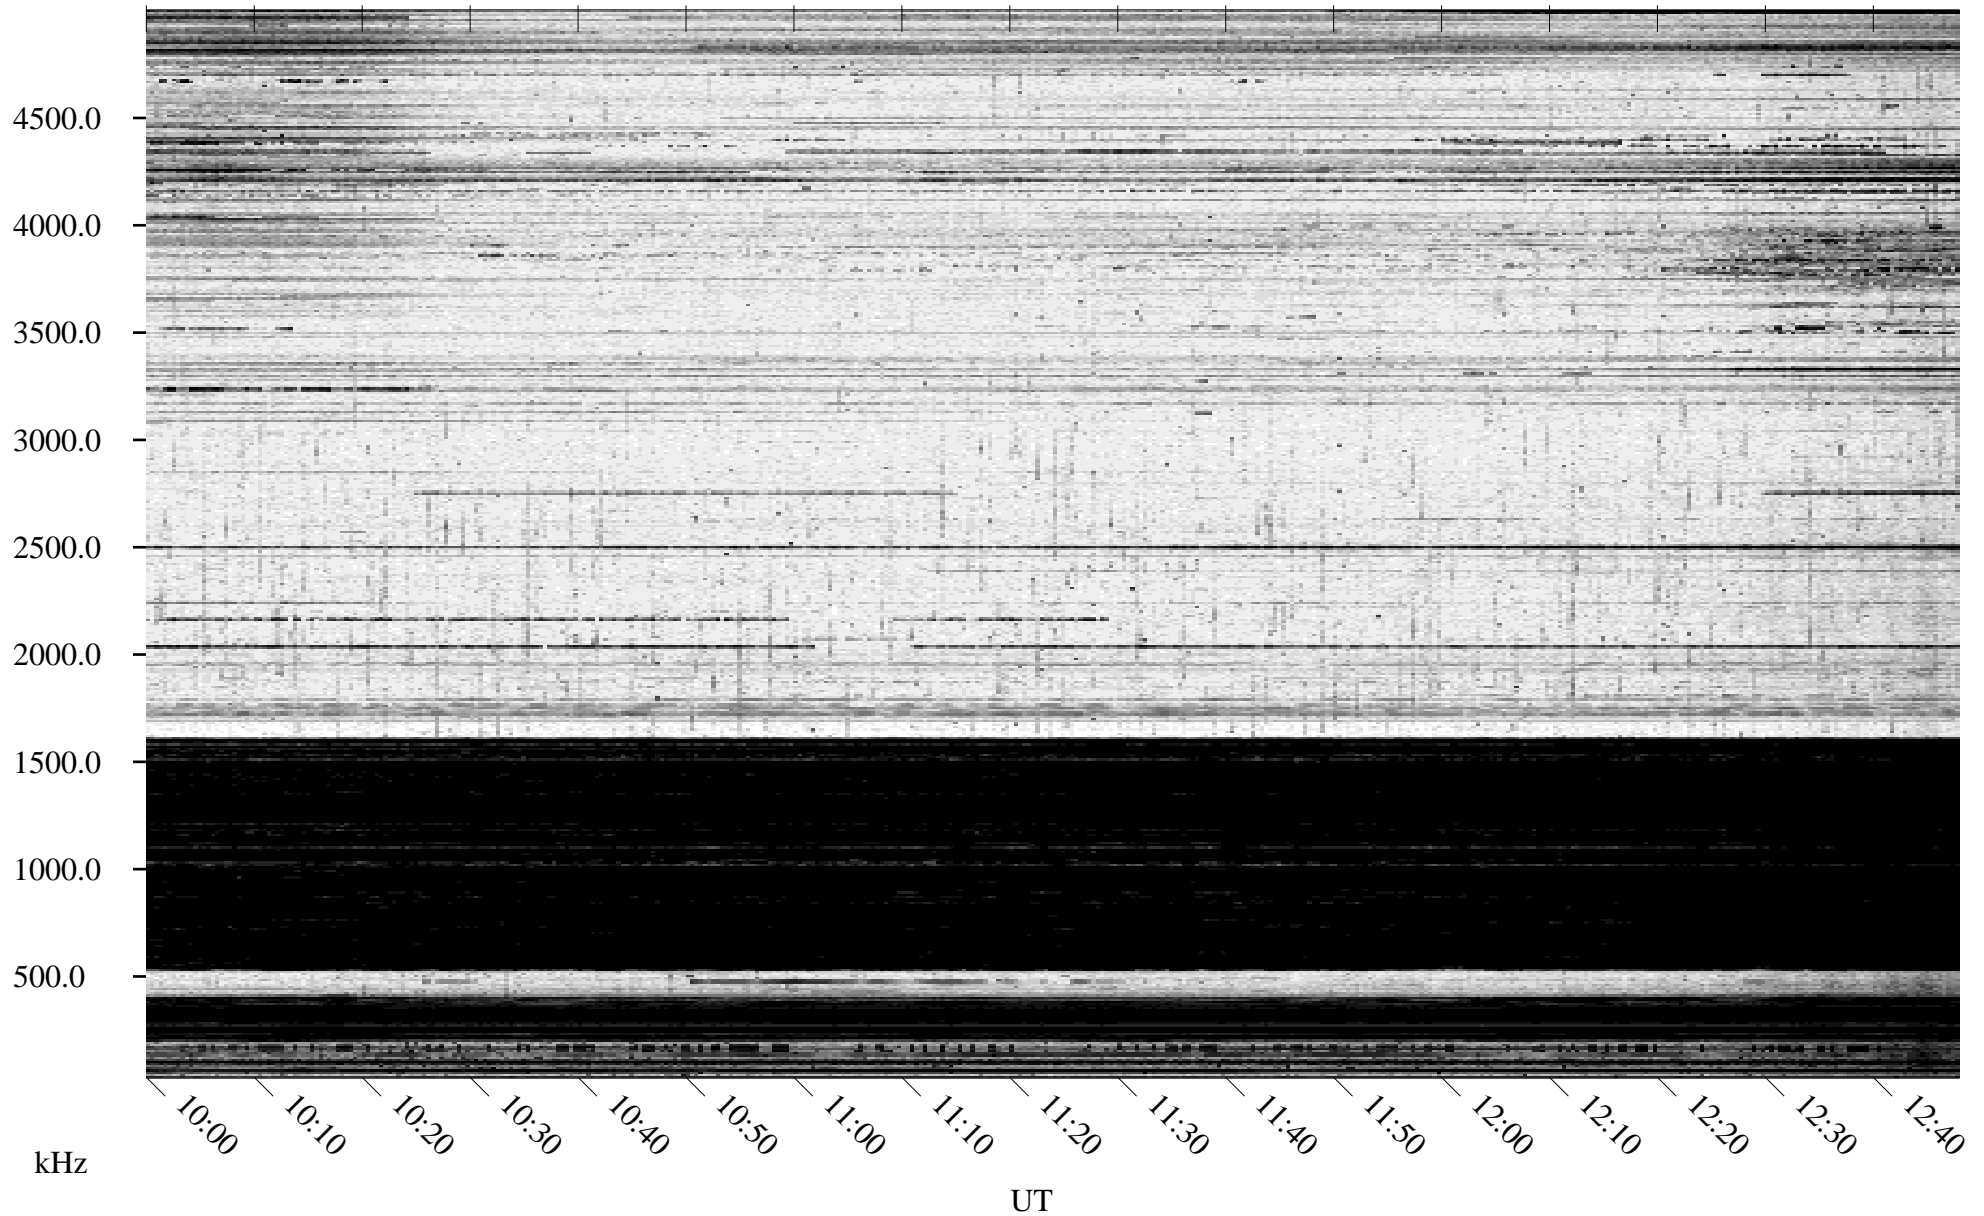

01/10/1996 Churchill, Manitoba

Linear Scale Black = 161 White = 15

ch96010l.r00m max_12

Page 1

01/10/1996 Churchill, Manitoba

Linear Scale Black = 161 White = 15

ch96010l.r00m max_12

Page 2

01/11/1996 Churchill, Manitoba

Linear Scale Black = 161 White = 15

ch96010l.r00m max_12

Page 3

01/11/1996 Churchill, Manitoba

Linear Scale Black = 161 White = 15

ch96010l.r00m max_12

Page 4

01/11/1996 Churchill, Manitoba

Linear Scale Black = 161 White = 15

ch96010l.r00m max_12

Page 5

01/11/1996 Churchill, Manitoba

Linear Scale Black = 161 White = 15

ch96010l.r00m max_12

Page 6

01/11/1996 Churchill, Manitoba

Linear Scale Black = 161 White = 15

ch96010l.r00m max_12

Page 7

01/11/1996 Churchill, Manitoba

Linear Scale Black = 161 White = 15

ch96010l.r00m max_12

Page 8