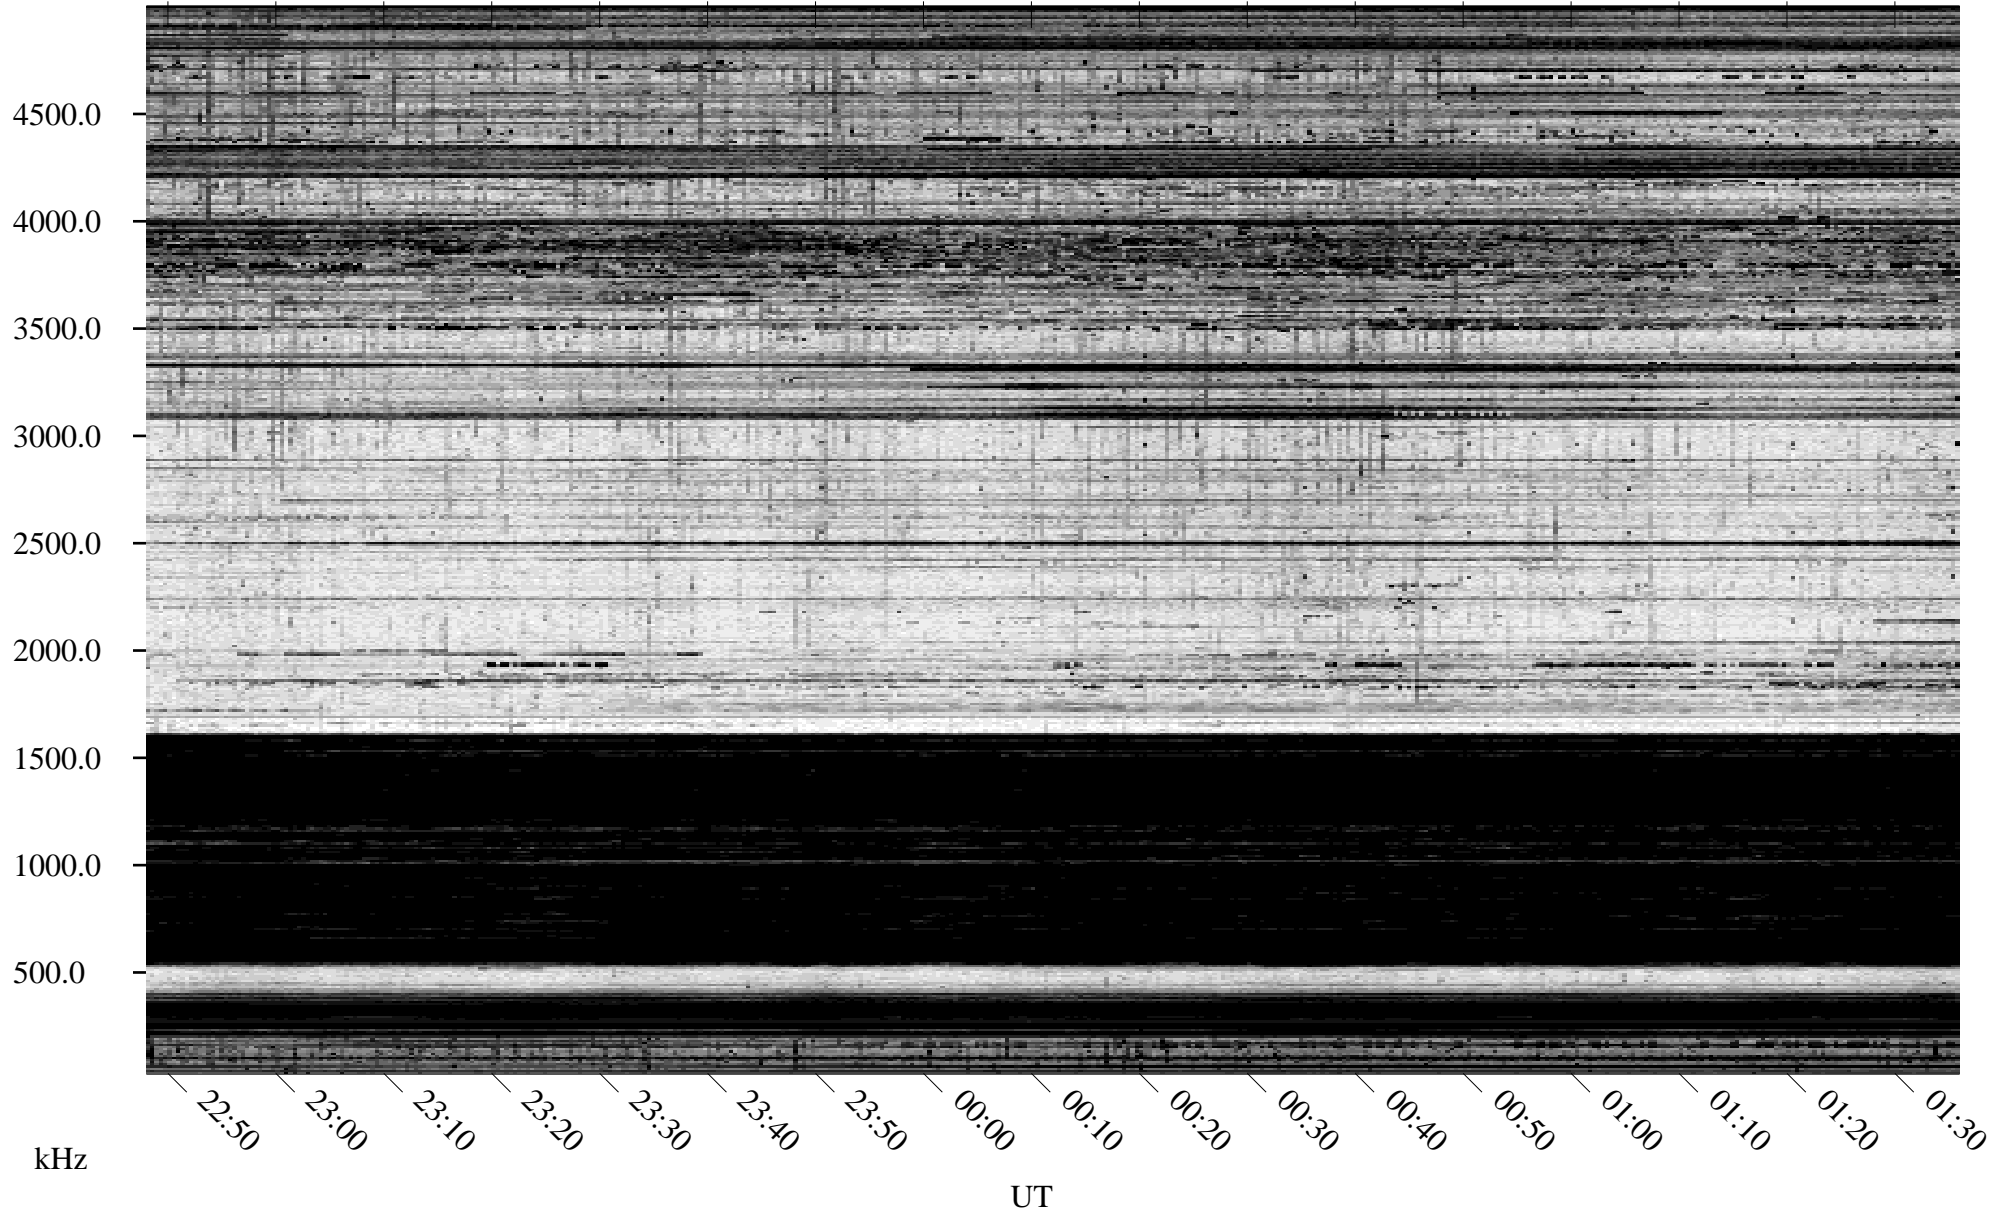

01/10/1996 Churchill, Manitoba

Linear Scale Black = 161 White = 15

ch96010l.r00m max_12

Page 1

01/10/1996 Churchill, Manitoba

Linear Scale Black = 161 White = 15

ch96010l.r00m max_12

Page 2

01/11/1996 Churchill, Manitoba

Linear Scale Black = 161 White = 15

ch96010l.r00m max_12

Page 3

01/11/1996 Churchill, Manitoba

Linear Scale Black = 161 White = 15

ch96010l.r00m max_12

Page 4

01/11/1996 Churchill, Manitoba

Linear Scale Black = 161 White = 15

ch96010l.r00m max_12

Page 5

01/11/1996 Churchill, Manitoba

Linear Scale Black = 161 White = 15

ch96010l.r00m max_12

Page 6

01/11/1996 Churchill, Manitoba

Linear Scale Black = 161 White = 15

ch96010l.r00m max_12

Page 7

01/11/1996 Churchill, Manitoba

Linear Scale Black = 161 White = 15

ch96010l.r00m max_12

Page 8