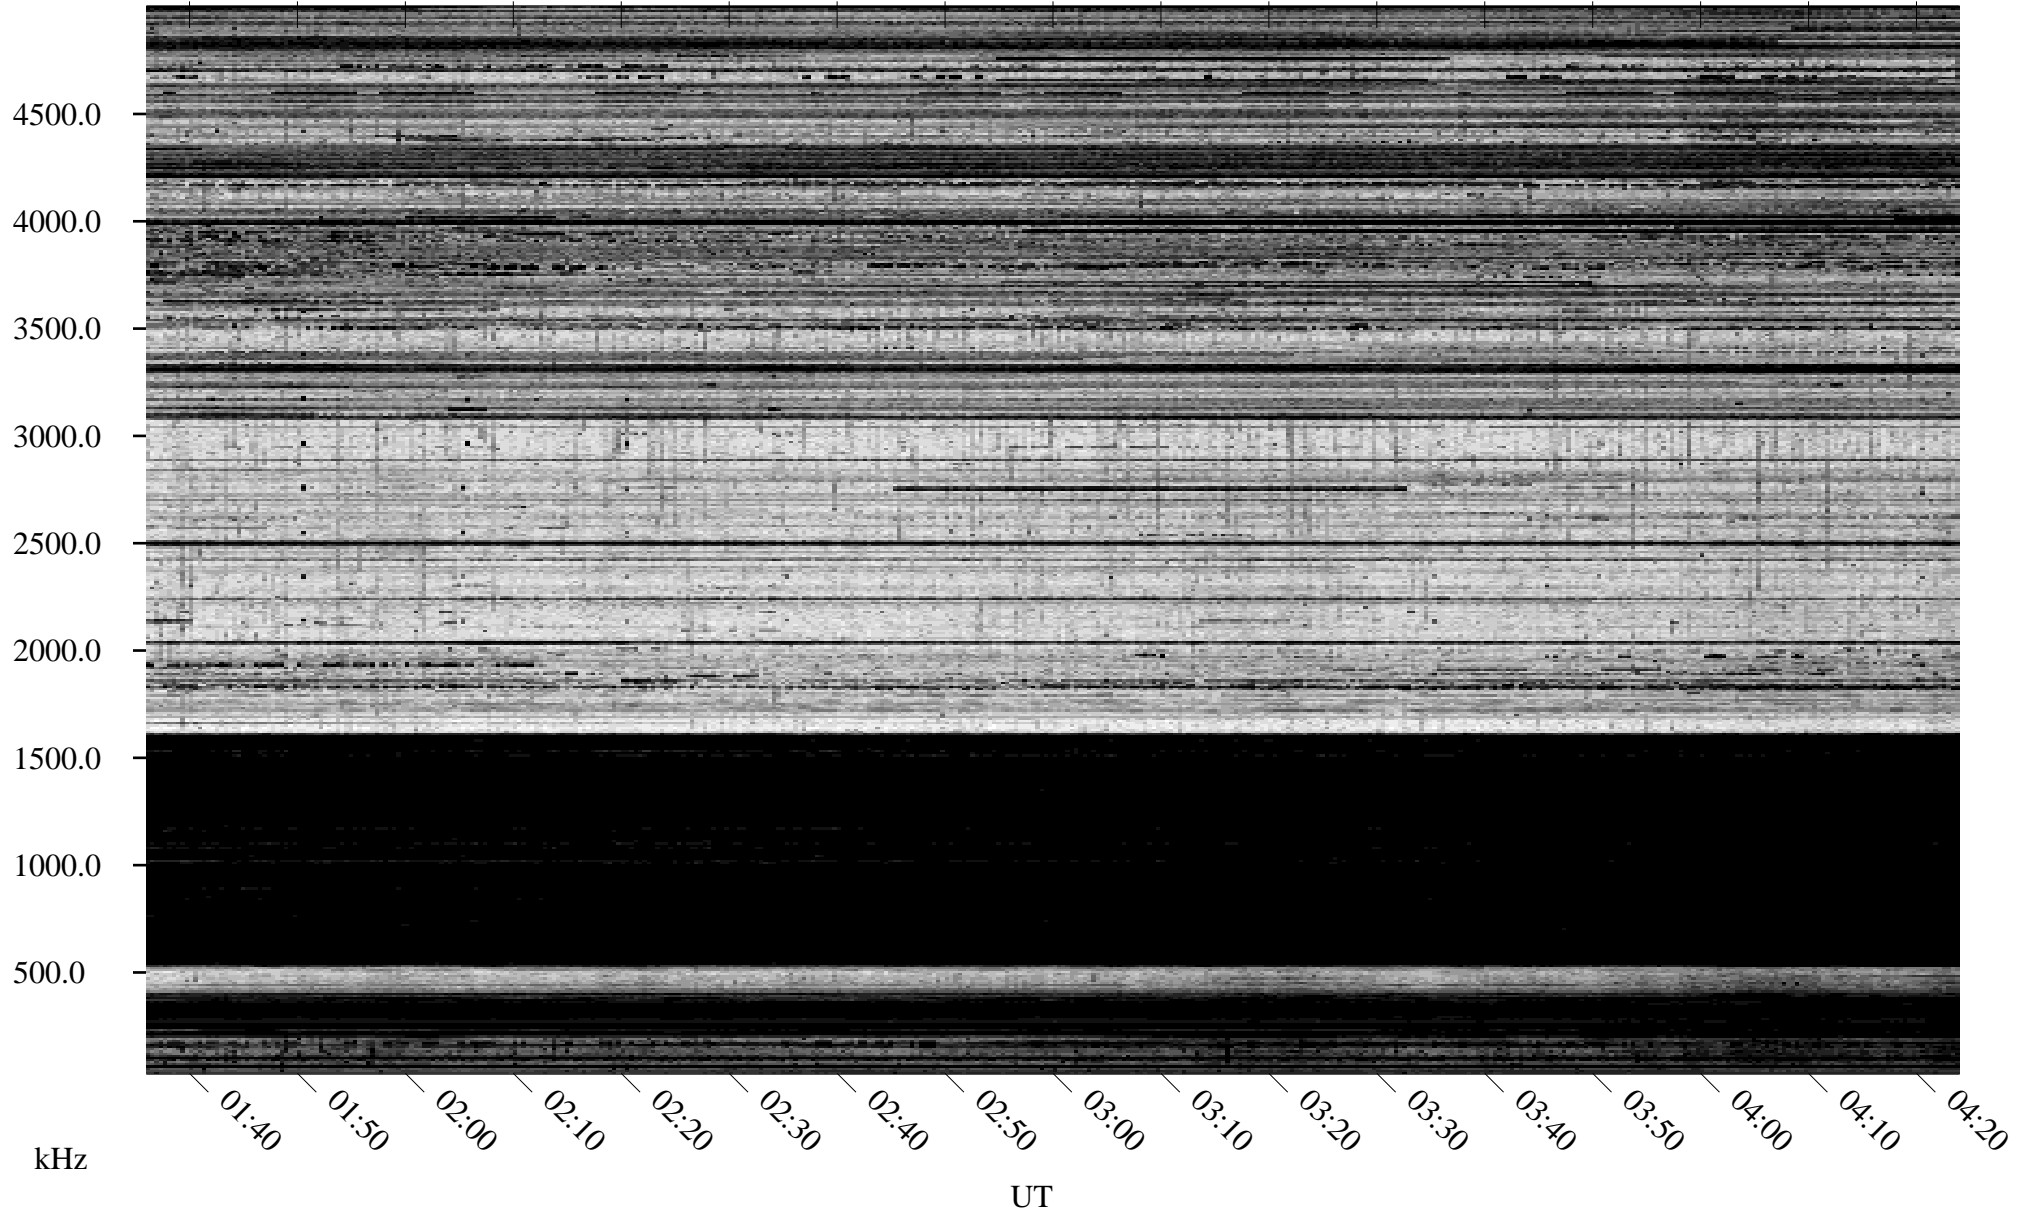

01/10/1996 Churchill, Manitoba

Linear Scale Black = 161 White = 15

ch96010l.r00m max_12

Page 1

01/10/1996 Churchill, Manitoba

Linear Scale Black = 161 White = 15

ch96010l.r00m max_12

Page 2

01/11/1996 Churchill, Manitoba

Linear Scale Black = 161 White = 15

ch96010l.r00m max_12

Page 3

01/11/1996 Churchill, Manitoba

Linear Scale Black = 161 White = 15

ch96010l.r00m max_12

Page 4

01/11/1996 Churchill, Manitoba

Linear Scale Black = 161 White = 15

ch96010l.r00m max_12

Page 5

01/11/1996 Churchill, Manitoba

Linear Scale Black = 161 White = 15

ch96010l.r00m max_12

Page 6

01/11/1996 Churchill, Manitoba

Linear Scale Black = 161 White = 15

ch96010l.r00m max_12

Page 7

01/11/1996 Churchill, Manitoba

Linear Scale Black = 161 White = 15

ch96010l.r00m max_12

Page 8