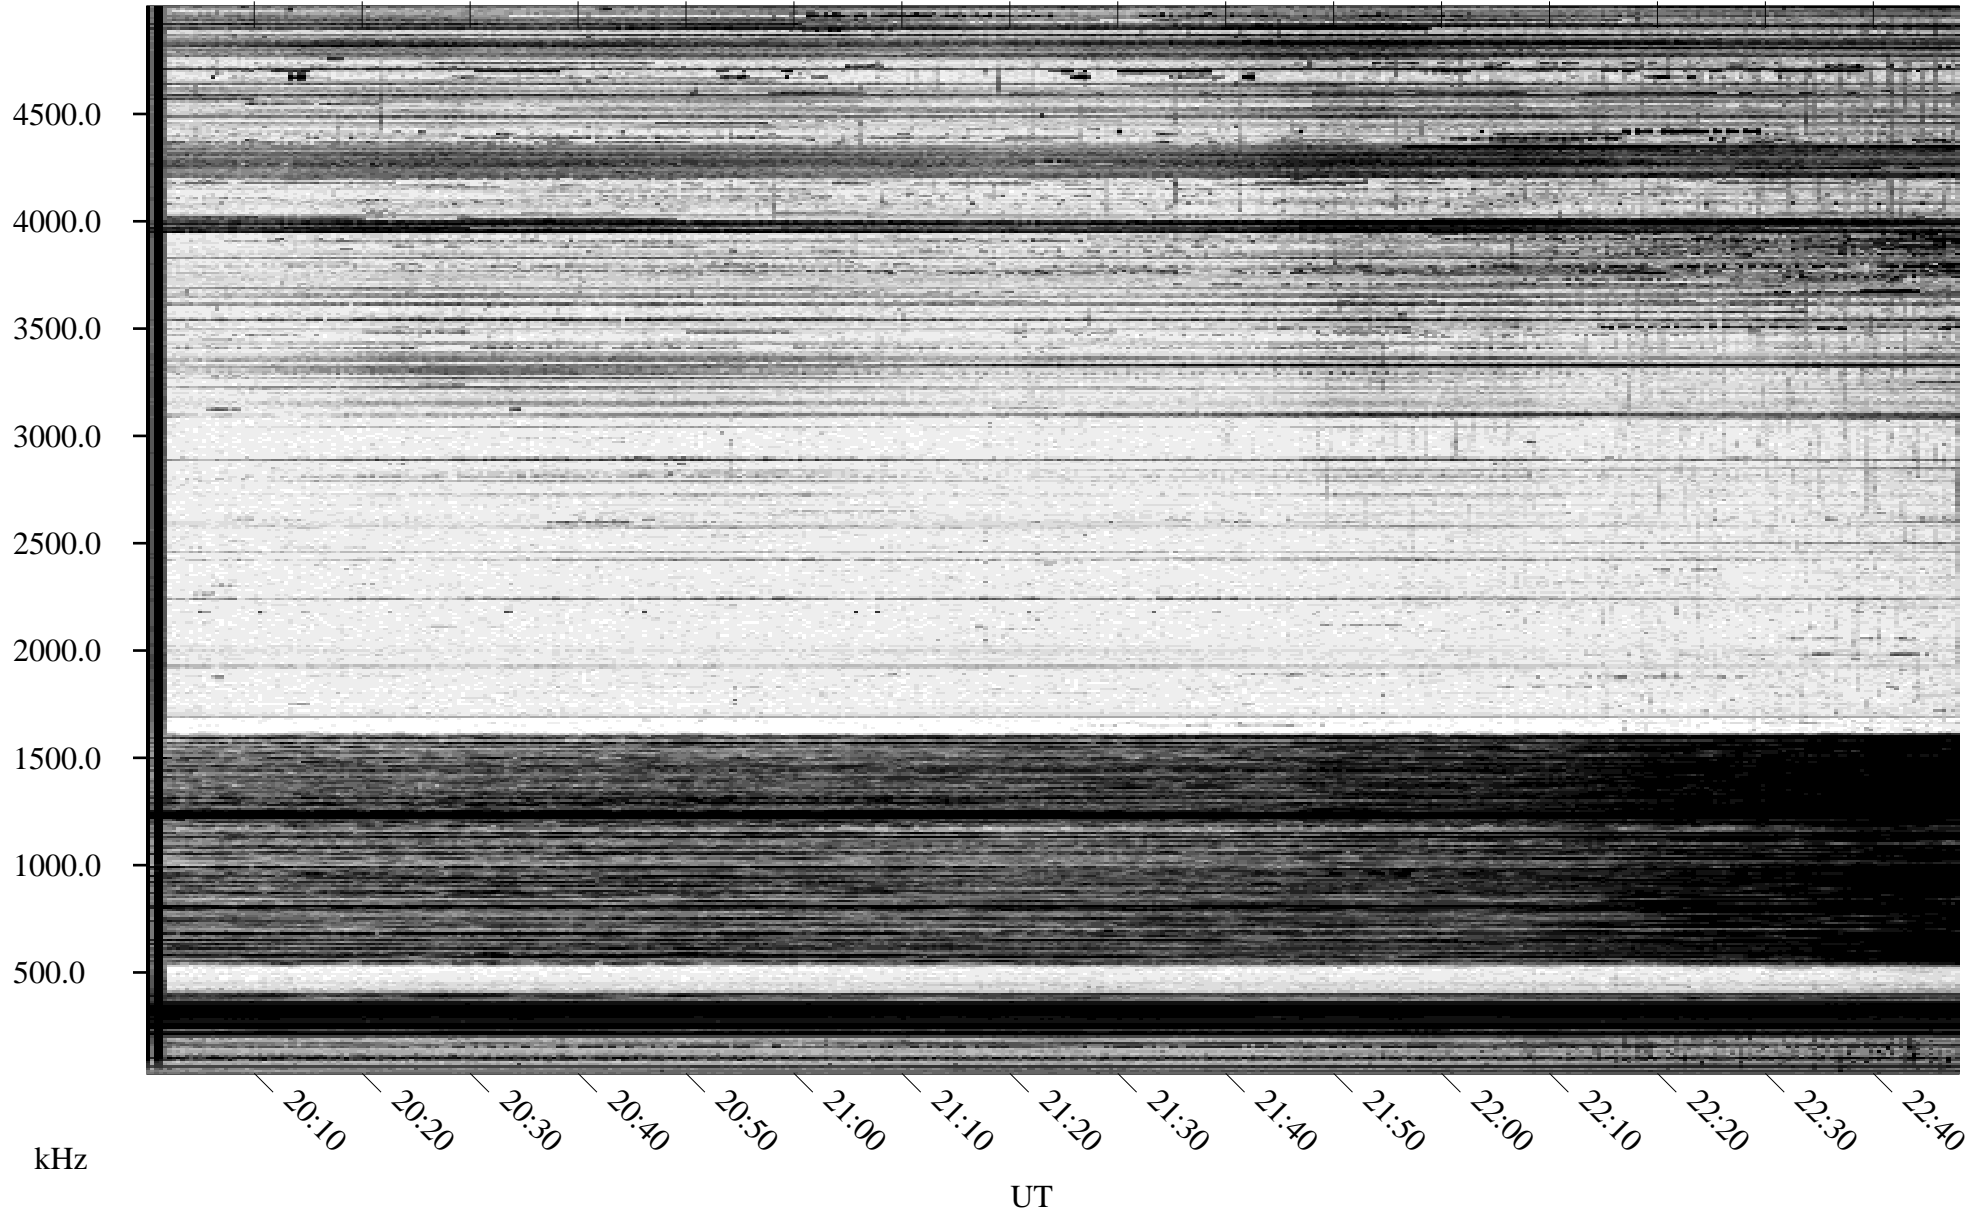

01/10/1996 Churchill, Manitoba

Linear Scale Black = 161 White = 15

ch96010l.r00m max_12

Page 1

01/10/1996 Churchill, Manitoba

Linear Scale Black = 161 White = 15

ch96010l.r00m max_12

Page 2

01/11/1996 Churchill, Manitoba

Linear Scale Black = 161 White = 15

ch96010l.r00m max_12

Page 3

01/11/1996 Churchill, Manitoba

Linear Scale Black = 161 White = 15

ch96010l.r00m max_12

Page 4

01/11/1996 Churchill, Manitoba

Linear Scale Black = 161 White = 15

ch96010l.r00m max_12

Page 5

01/11/1996 Churchill, Manitoba

Linear Scale Black = 161 White = 15

ch96010l.r00m max_12

Page 6

01/11/1996 Churchill, Manitoba

Linear Scale Black = 161 White = 15

ch96010l.r00m max_12

Page 7

01/11/1996 Churchill, Manitoba

Linear Scale Black = 161 White = 15

ch96010l.r00m max_12

Page 8