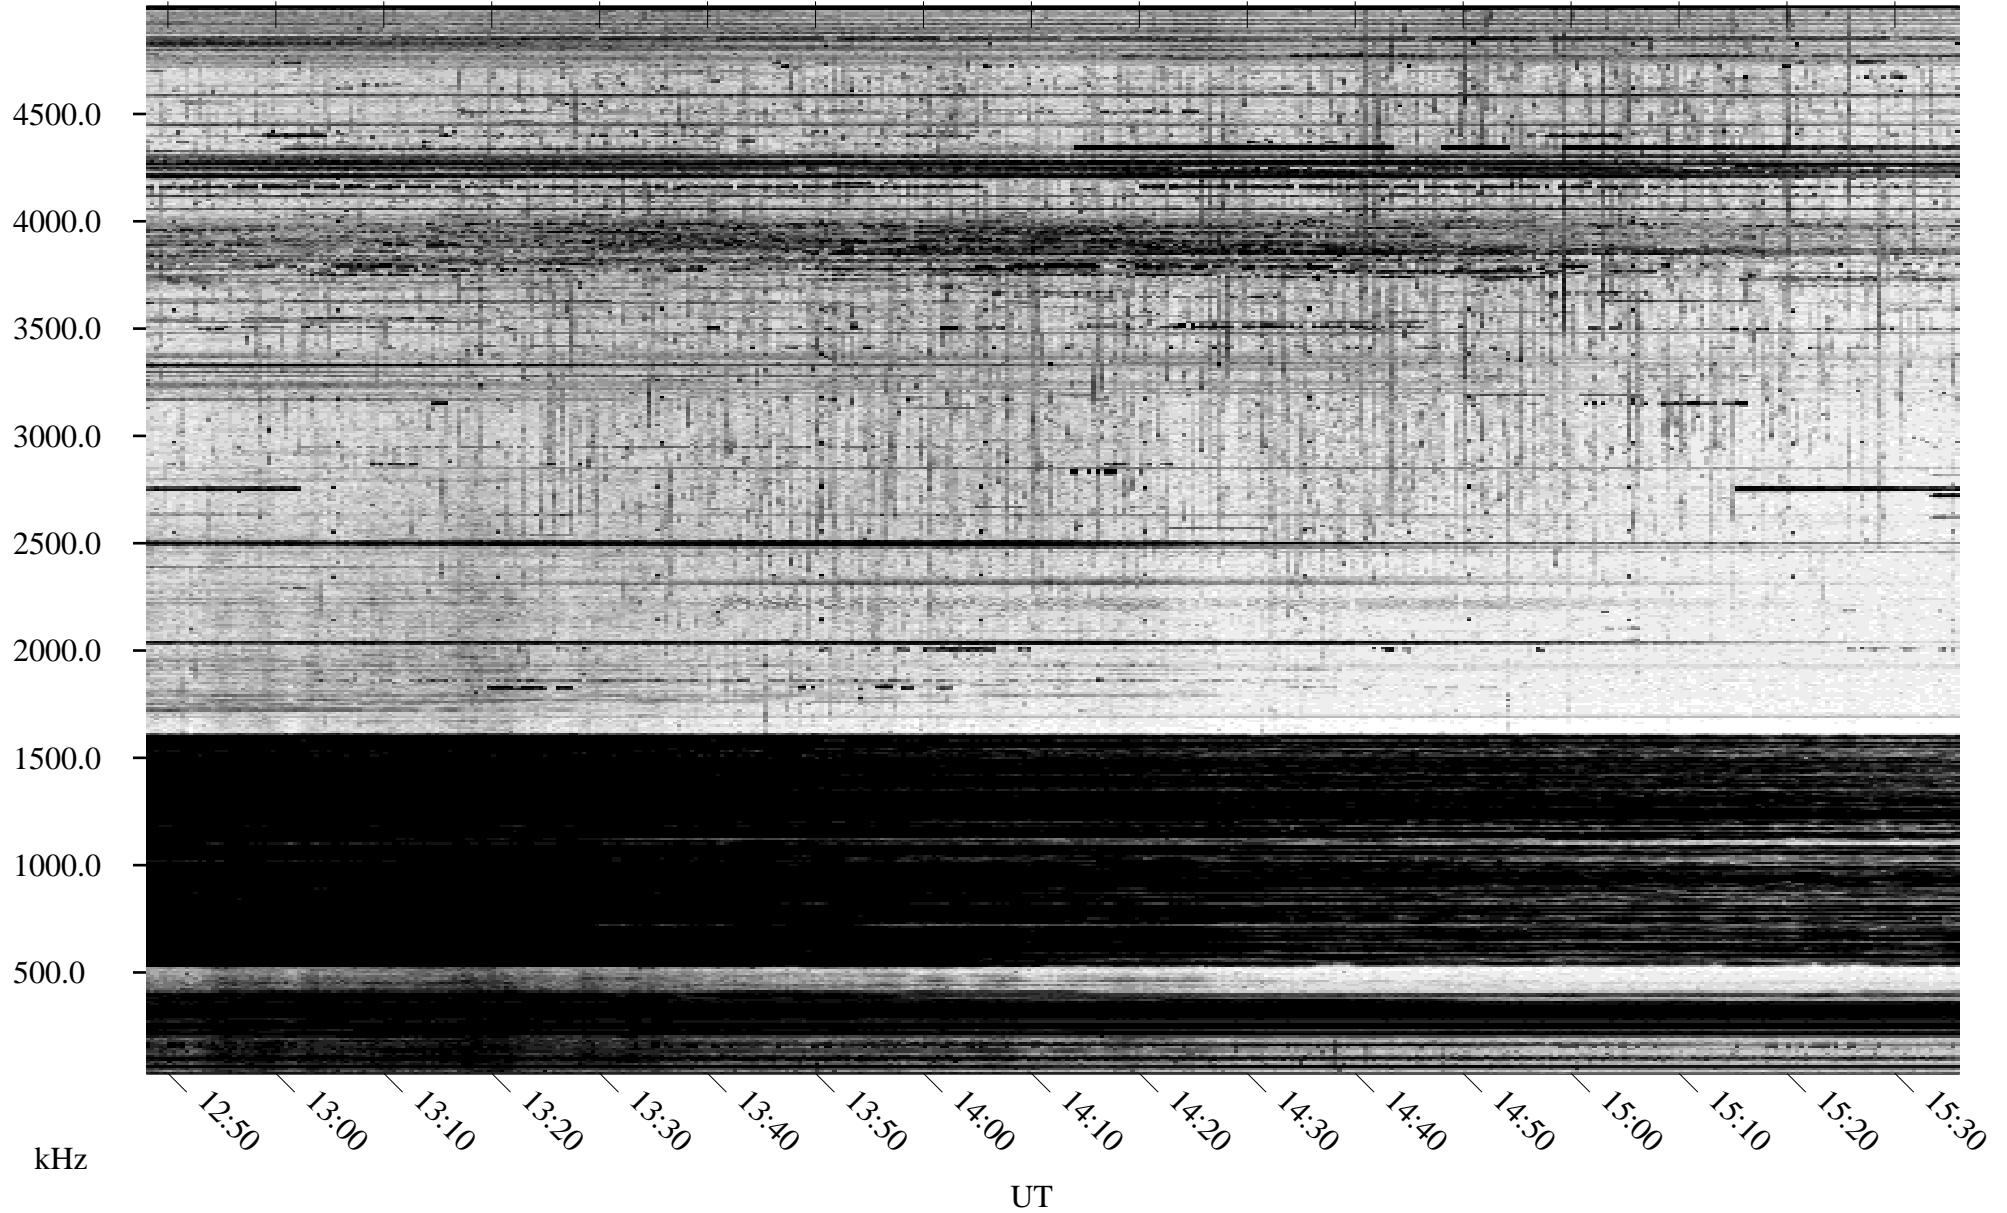

01/10/1996 Churchill, Manitoba

Linear Scale Black = 161 White = 15

ch96010l.r00m max_12

Page 1

01/10/1996 Churchill, Manitoba

Linear Scale Black = 161 White = 15

ch96010l.r00m max_12

Page 2

01/11/1996 Churchill, Manitoba

Linear Scale Black = 161 White = 15

ch96010l.r00m max_12

Page 3

01/11/1996 Churchill, Manitoba

Linear Scale Black = 161 White = 15

ch96010l.r00m max_12

Page 4

01/11/1996 Churchill, Manitoba

Linear Scale Black = 161 White = 15

ch96010l.r00m max_12

Page 5

01/11/1996 Churchill, Manitoba

Linear Scale Black = 161 White = 15

ch96010l.r00m max_12

Page 6

01/11/1996 Churchill, Manitoba

Linear Scale Black = 161 White = 15

ch96010l.r00m max_12

Page 7

01/11/1996 Churchill, Manitoba

Linear Scale Black = 161 White = 15

ch96010l.r00m max_12

Page 8