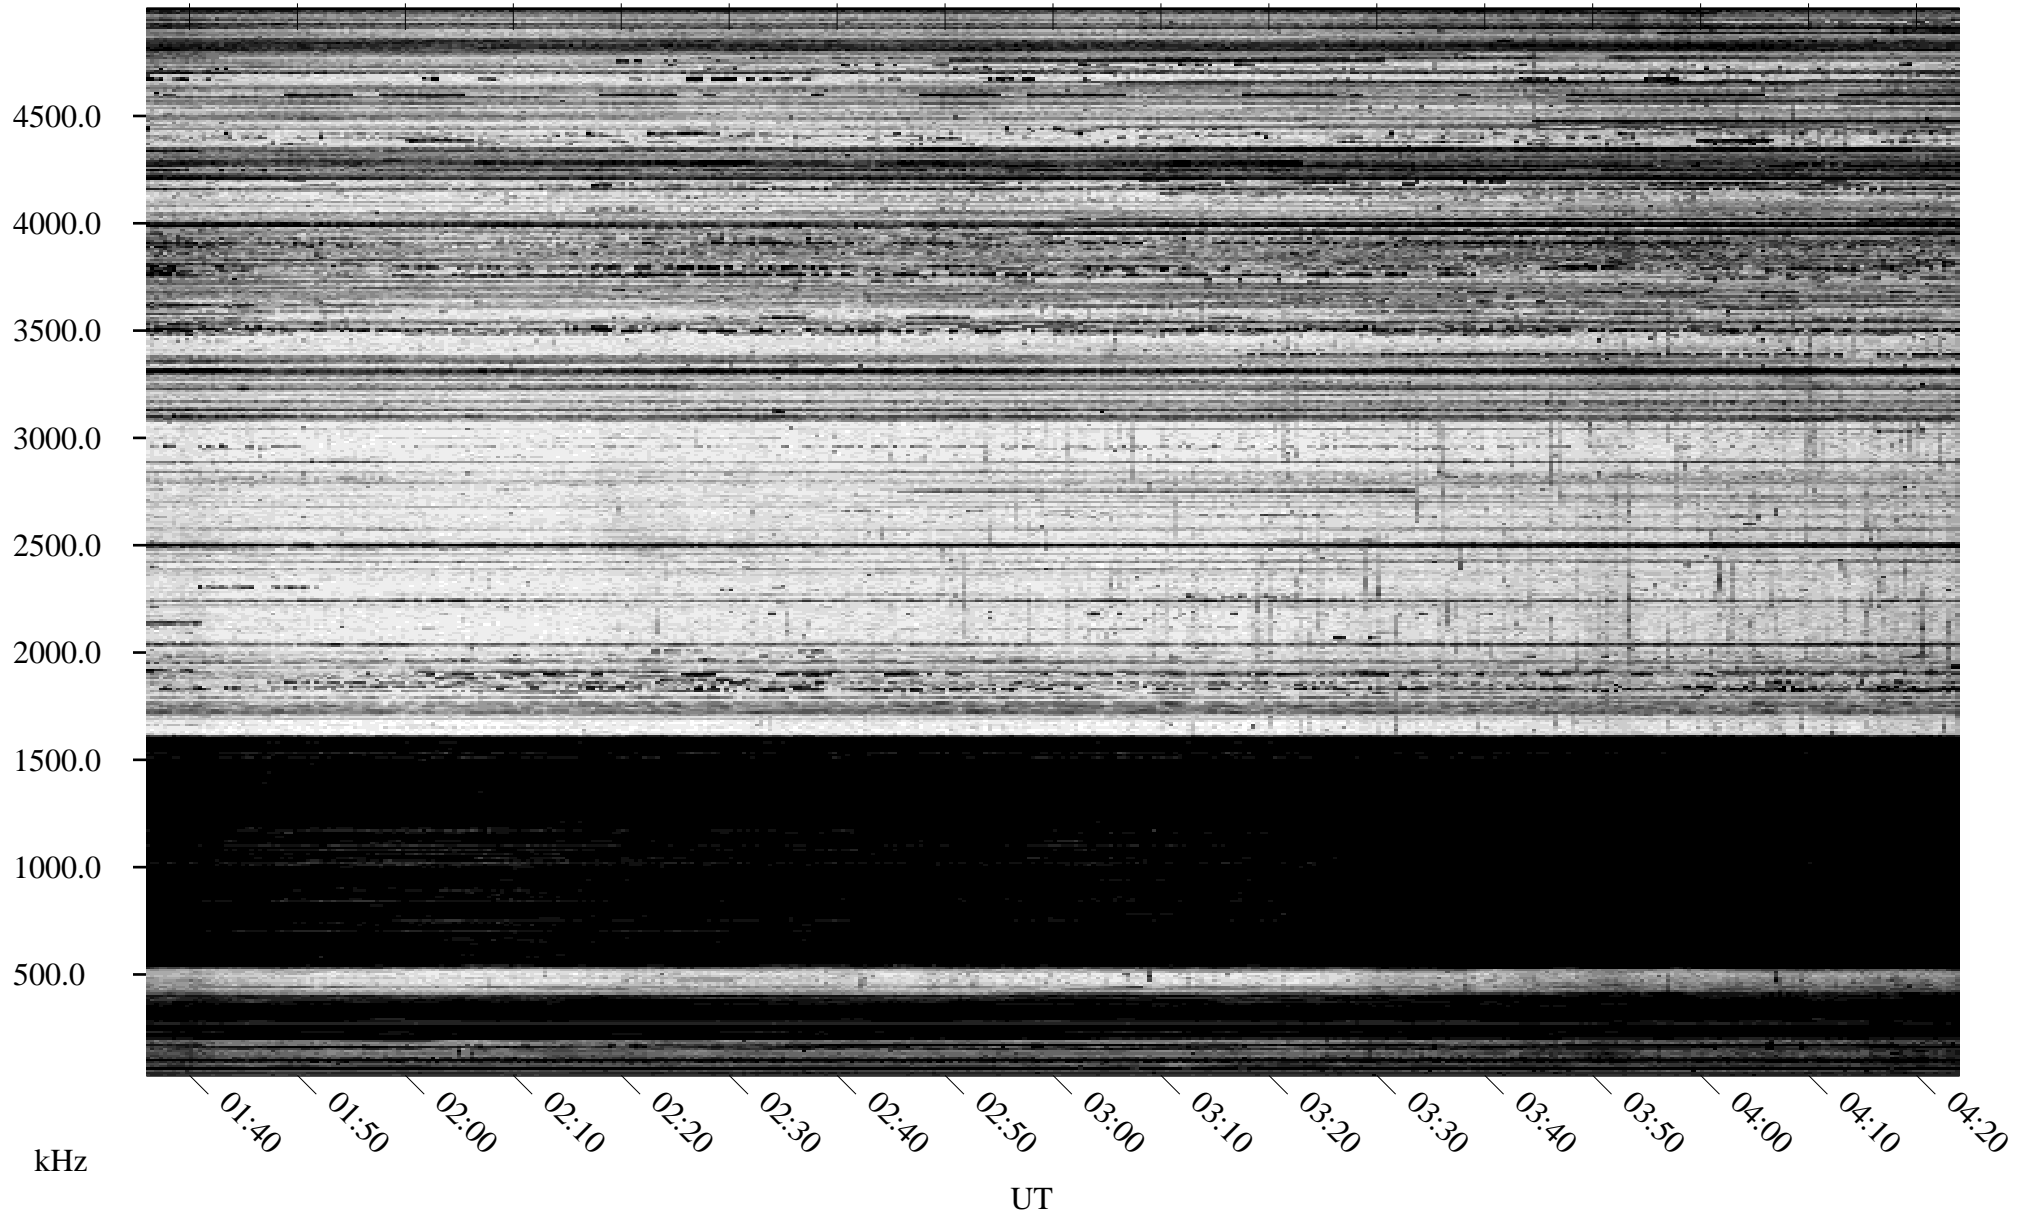

01/11/1996 Churchill, Manitoba

Linear Scale Black = 161 White = 15

ch960111.r00m max_12

Page 1

01/11/1996 Churchill, Manitoba

Linear Scale Black = 161 White = 15

ch960111.r00m max_12

Page 2

01/12/1996 Churchill, Manitoba

Linear Scale Black = 161 White = 15

ch960111.r00m max_12

Page 3

01/12/1996 Churchill, Manitoba

Linear Scale Black = 161 White = 15

ch960111.r00m max_12

Page 4

01/12/1996 Churchill, Manitoba

Linear Scale Black = 161 White = 15

ch960111.r00m max_12

Page 5

01/12/1996 Churchill, Manitoba

Linear Scale Black = 161 White = 15

ch960111.r00m max_12

Page 6

01/12/1996 Churchill, Manitoba

Linear Scale Black = 161 White = 15

ch960111.r00m max_12

Page 7

01/12/1996 Churchill, Manitoba

Linear Scale Black = 161 White = 15

ch960111l.r00m max_12

Page 8