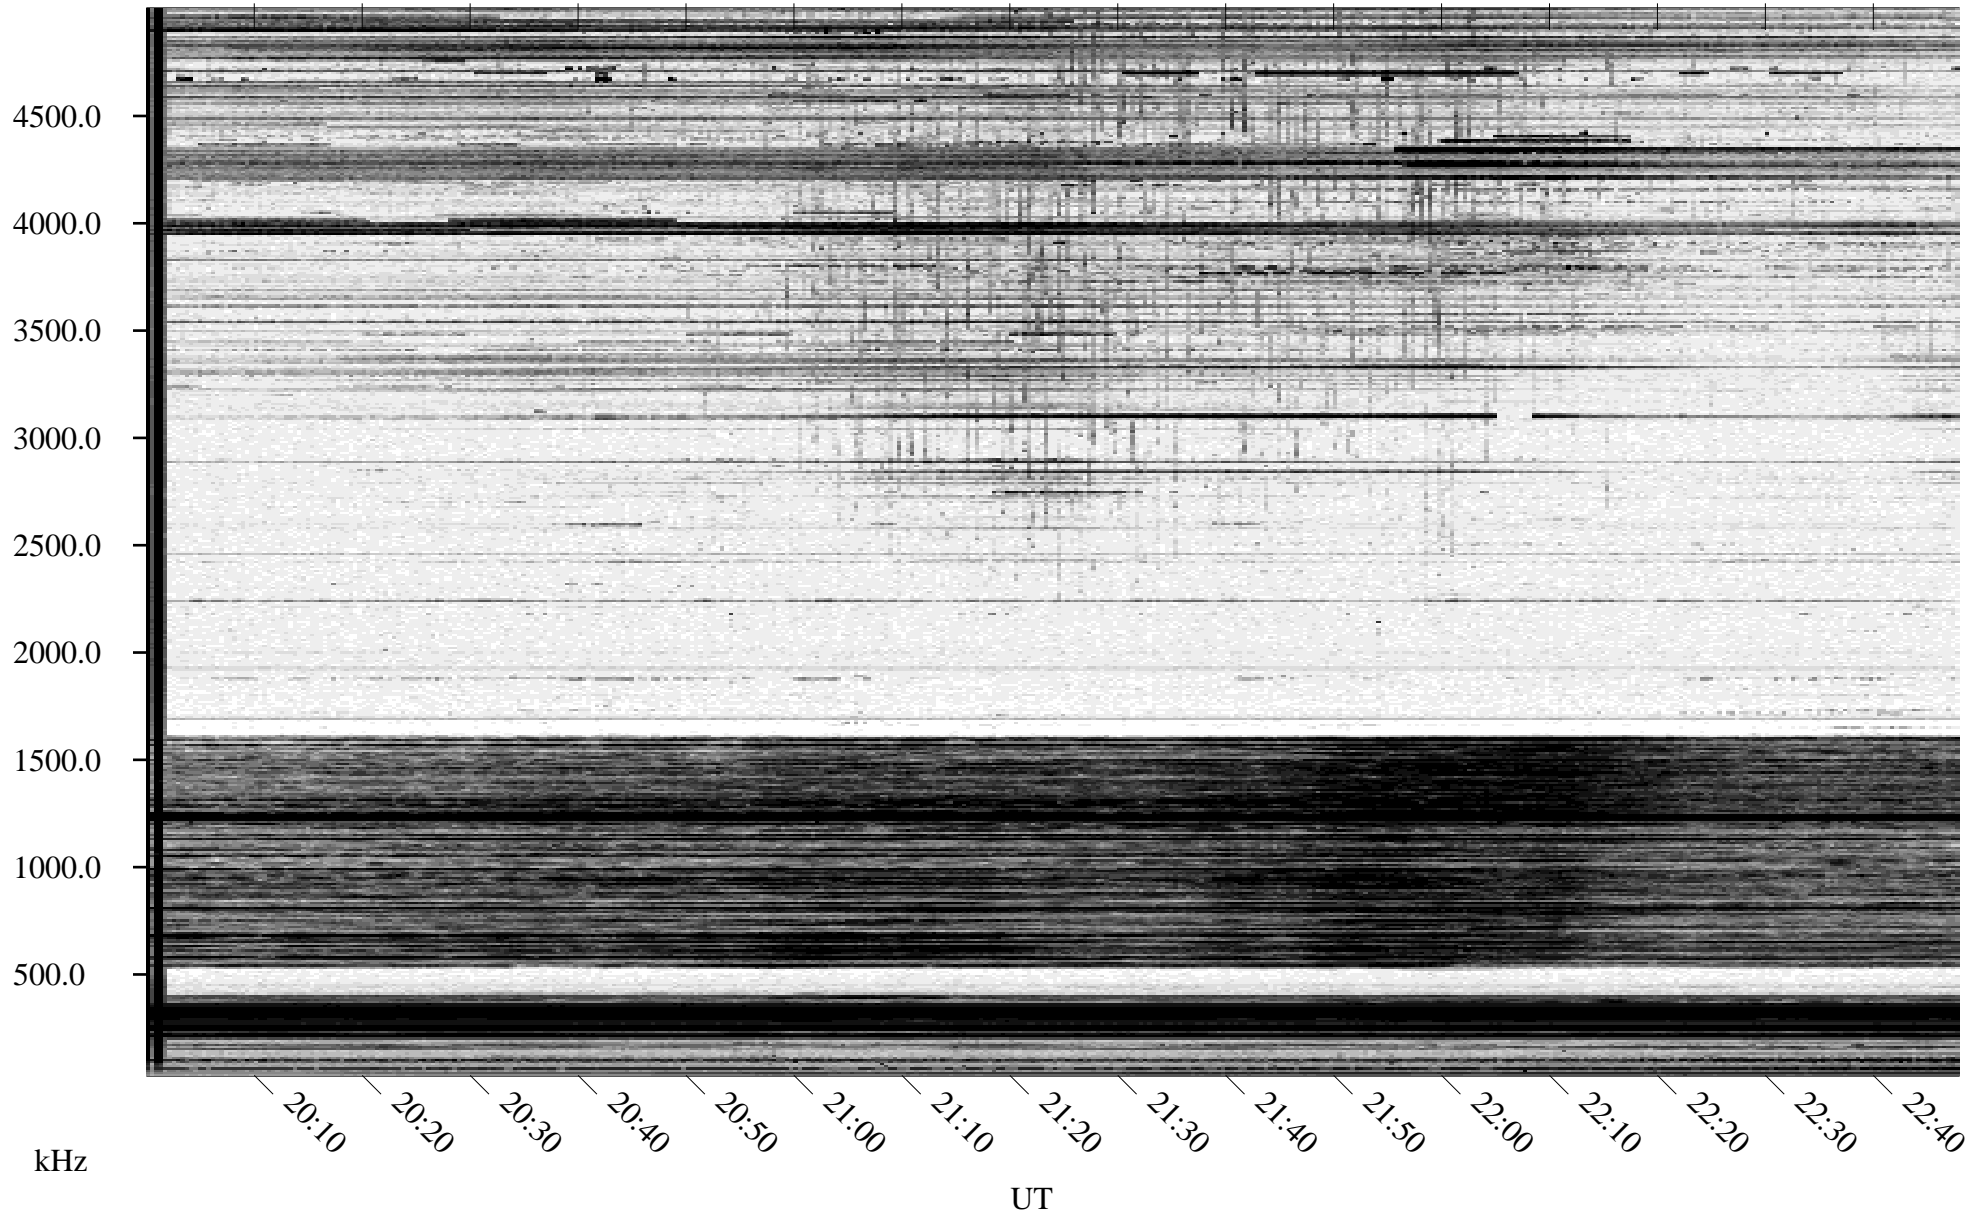

01/11/1996 Churchill, Manitoba

Linear Scale Black = 161 White = 15

ch960111.r00m max_12

Page 1

01/11/1996 Churchill, Manitoba

Linear Scale Black = 161 White = 15

ch960111.r00m max_12

Page 2

01/12/1996 Churchill, Manitoba

Linear Scale Black = 161 White = 15

ch960111.r00m max_12

Page 3

01/12/1996 Churchill, Manitoba

Linear Scale Black = 161 White = 15

ch960111.r00m max_12

Page 4

01/12/1996 Churchill, Manitoba

Linear Scale Black = 161 White = 15

ch960111.r00m max_12

Page 5

01/12/1996 Churchill, Manitoba

Linear Scale Black = 161 White = 15

ch960111.r00m max_12

Page 6

01/12/1996 Churchill, Manitoba

Linear Scale Black = 161 White = 15

ch960111.r00m max_12

Page 7

01/12/1996 Churchill, Manitoba

Linear Scale Black = 161 White = 15

ch960111l.r00m max_12

Page 8