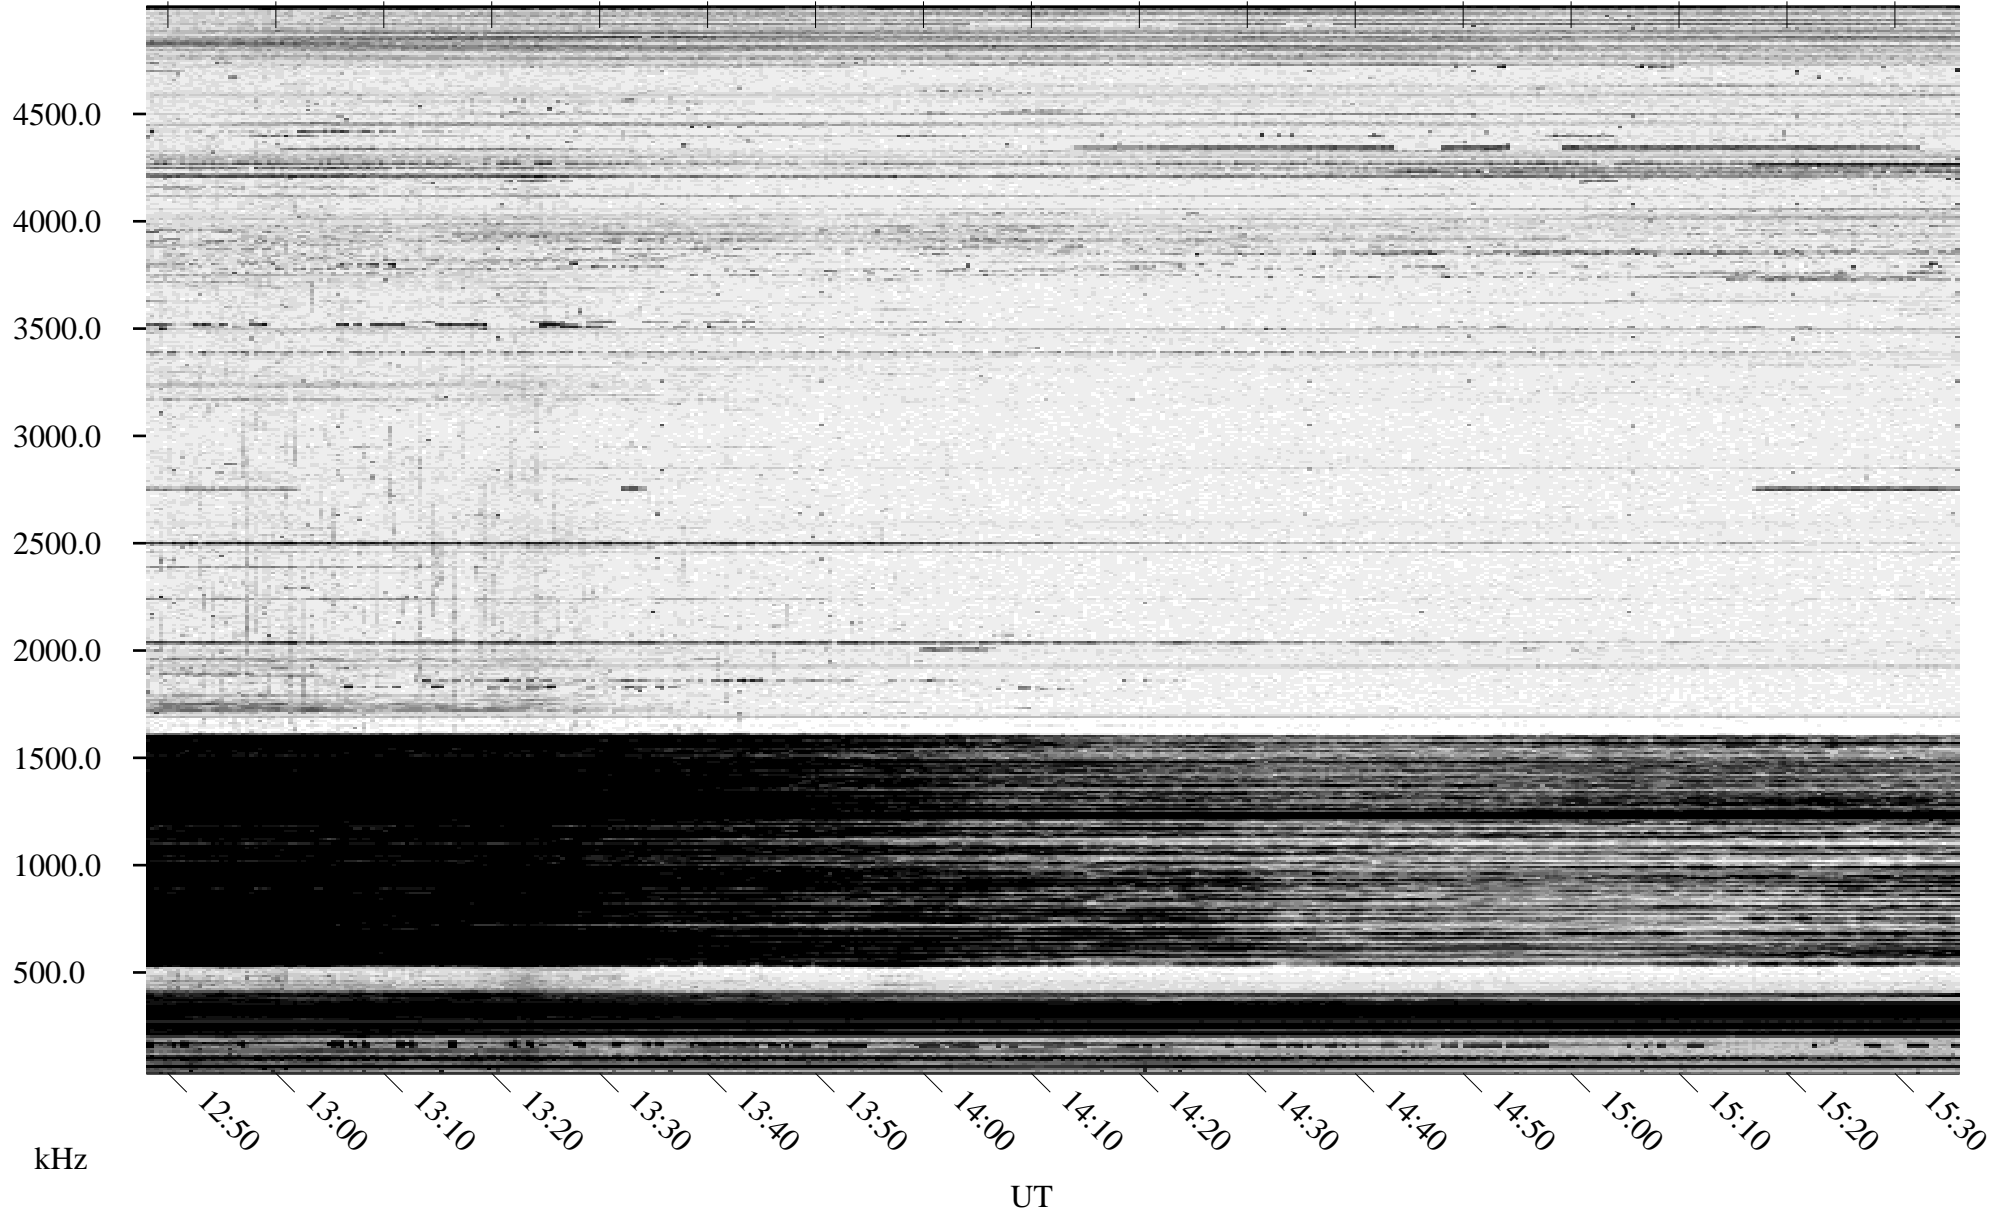

01/12/1996 Churchill, Manitoba

Linear Scale Black = 161 White = 15

ch960111.r00m max_12

Page 3

01/12/1996 Churchill, Manitoba

Linear Scale Black = 161 White = 15

ch960111.r00m max_12

Page 4

01/12/1996 Churchill, Manitoba

Linear Scale Black = 161 White = 15

ch960111.r00m max_12

Page 5

01/12/1996 Churchill, Manitoba

Linear Scale Black = 161 White = 15

ch960111.r00m max_12

Page 6

01/12/1996 Churchill, Manitoba

Linear Scale Black = 161 White = 15

ch960111.r00m max_12

Page 7

01/12/1996 Churchill, Manitoba

Linear Scale Black = 161 White = 15

ch960111l.r00m max_12

Page 8