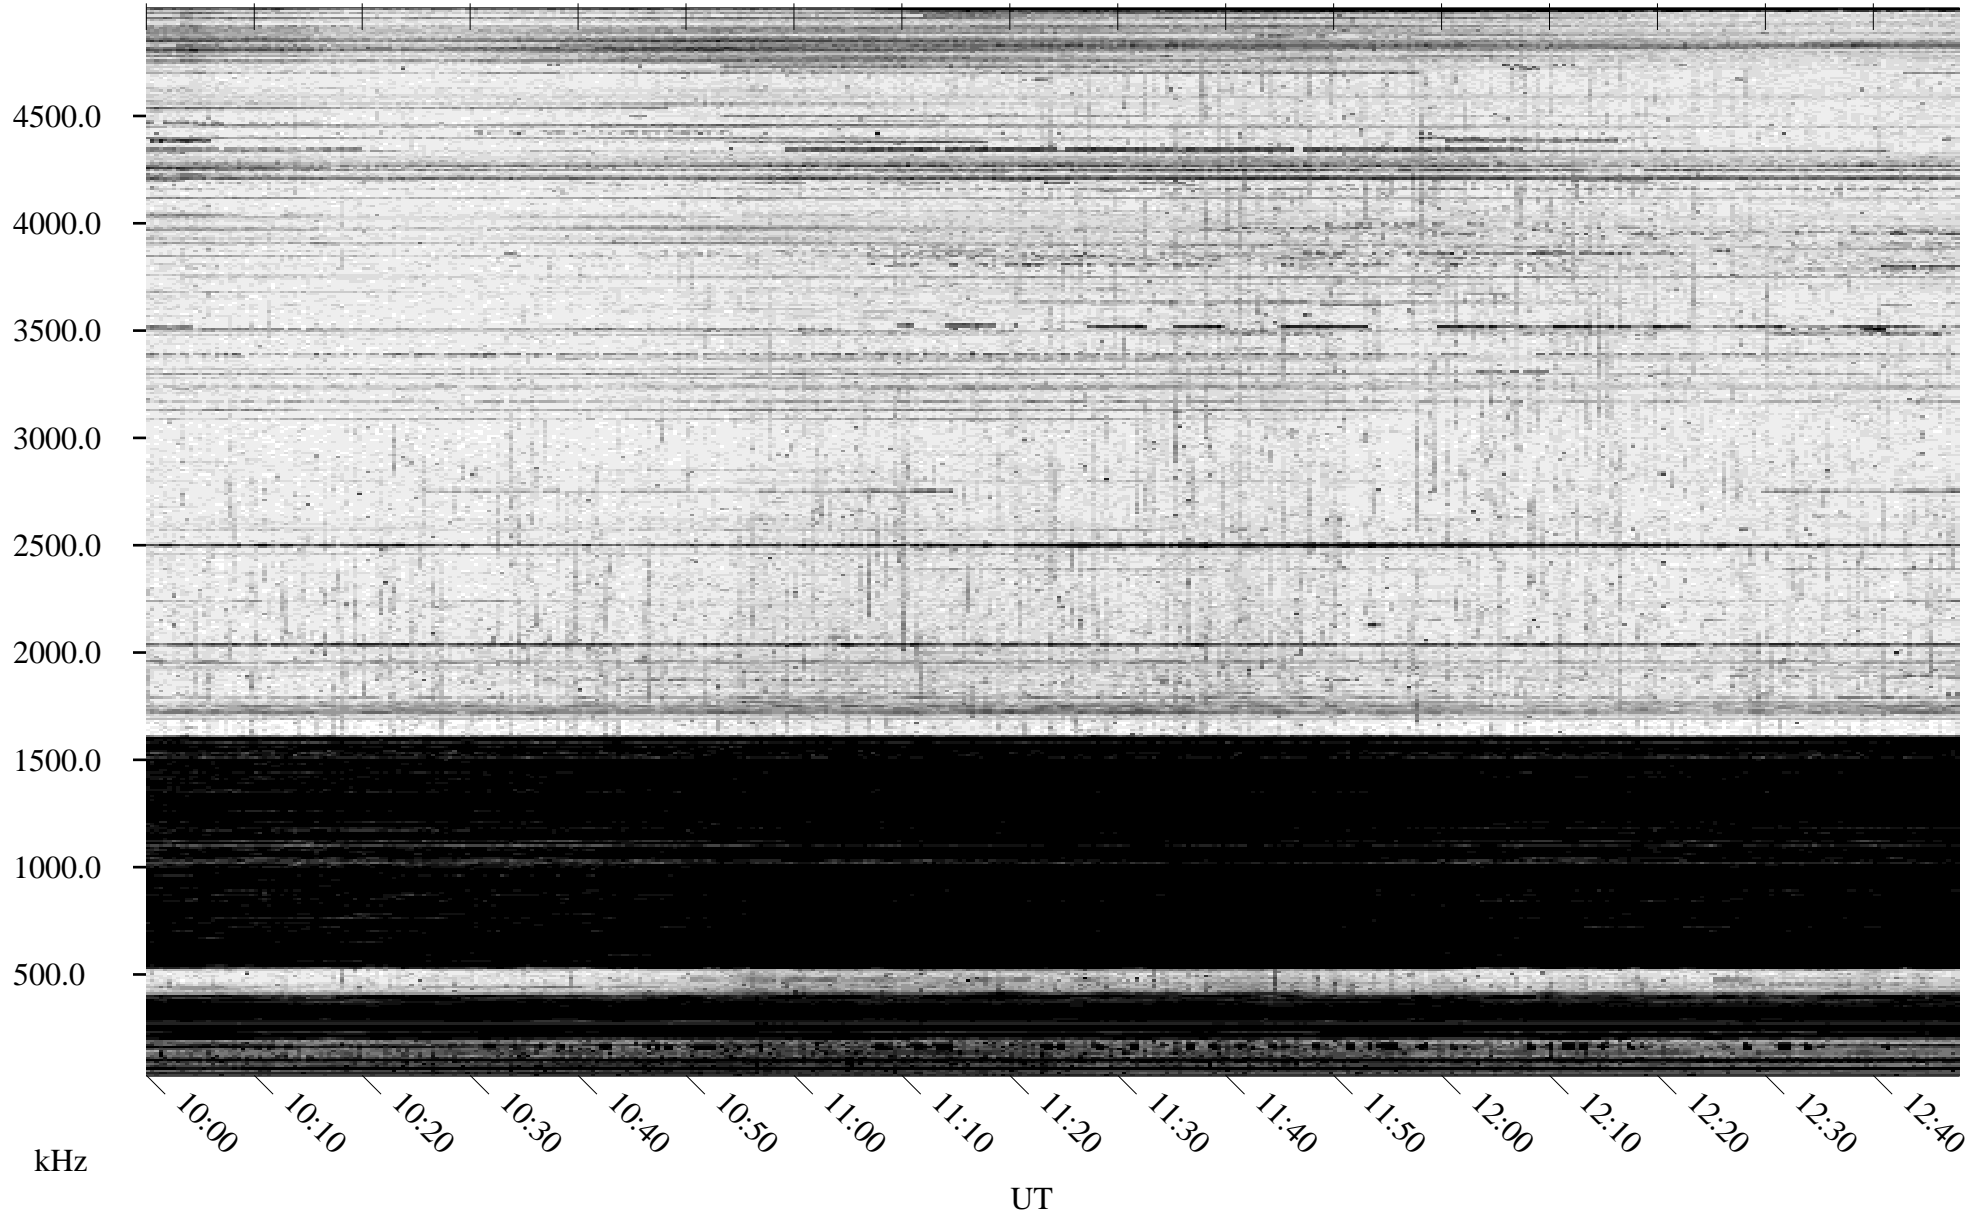

01/12/1996 Churchill, Manitoba

Linear Scale Black = 161 White = 15

ch960111.r00m max_12

Page 5

01/12/1996 Churchill, Manitoba

Linear Scale Black = 161 White = 15

ch960111.r00m max_12

Page 6

01/12/1996 Churchill, Manitoba

Linear Scale Black = 161 White = 15

ch960111.r00m max_12

Page 7

01/12/1996 Churchill, Manitoba

Linear Scale Black = 161 White = 15

ch960111l.r00m max_12

Page 8