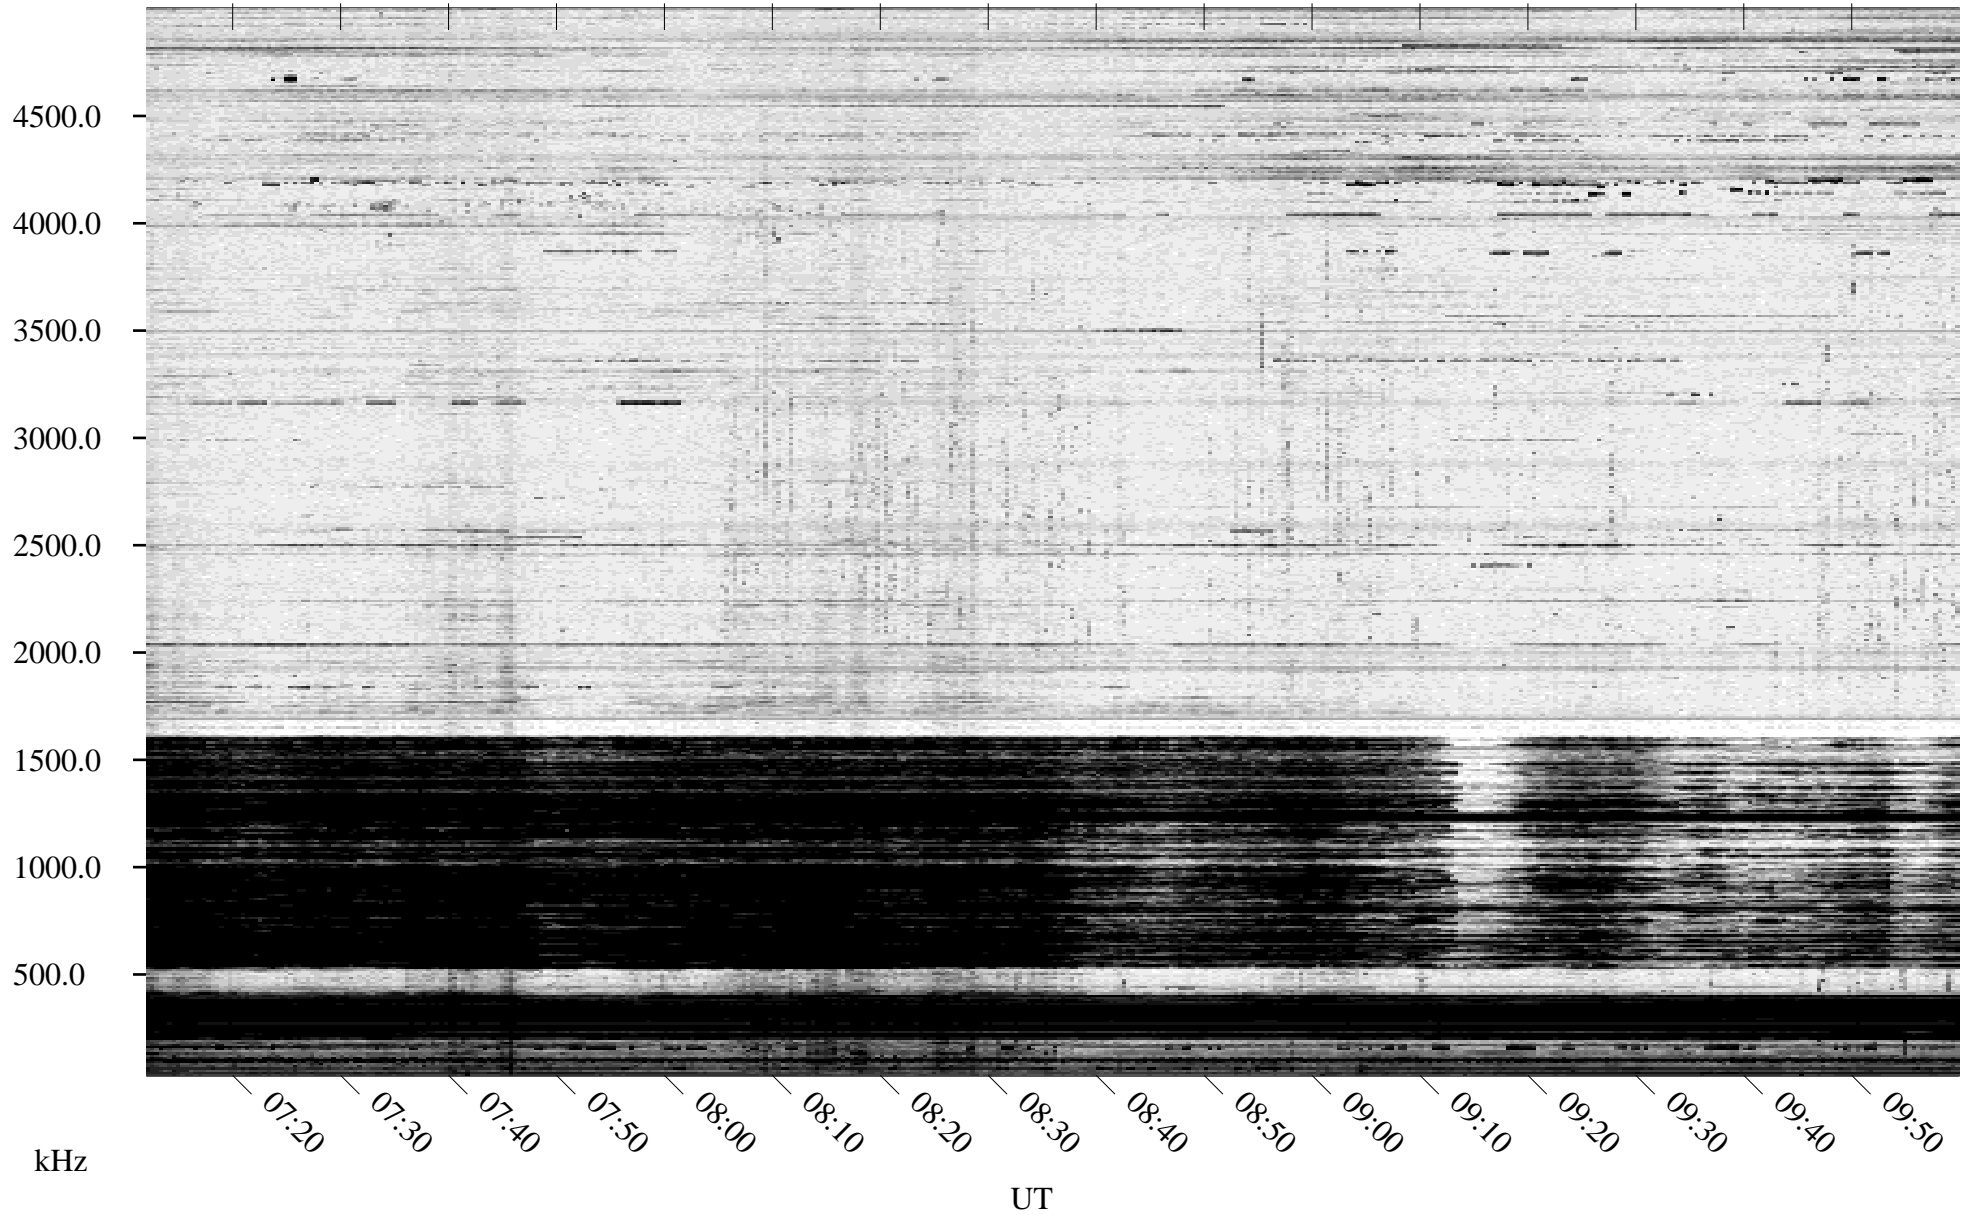

01/12/1996 Churchill, Manitoba

Linear Scale Black = 161 White = 15

ch96012l.r00m max_12

Page 1

01/12/1996 Churchill, Manitoba

Linear Scale Black = 161 White = 15

ch96012l.r00m max_12

Page 2

01/13/1996 Churchill, Manitoba

Linear Scale Black = 161 White = 15

ch96012l.r00m max_12

Page 3

01/13/1996 Churchill, Manitoba

Linear Scale Black = 161 White = 15

ch96012l.r00m max_12

Page 4

01/13/1996 Churchill, Manitoba

Linear Scale Black = 161 White = 15

ch96012l.r00m max_12

Page 5

01/13/1996 Churchill, Manitoba

Linear Scale Black = 161 White = 15

ch96012l.r00m max_12

Page 6

01/13/1996 Churchill, Manitoba

Linear Scale Black = 161 White = 15

ch96012l.r00m max_12

Page 7

01/13/1996 Churchill, Manitoba

Linear Scale Black = 161 White = 15

ch96012l.r00m max_12

Page 8