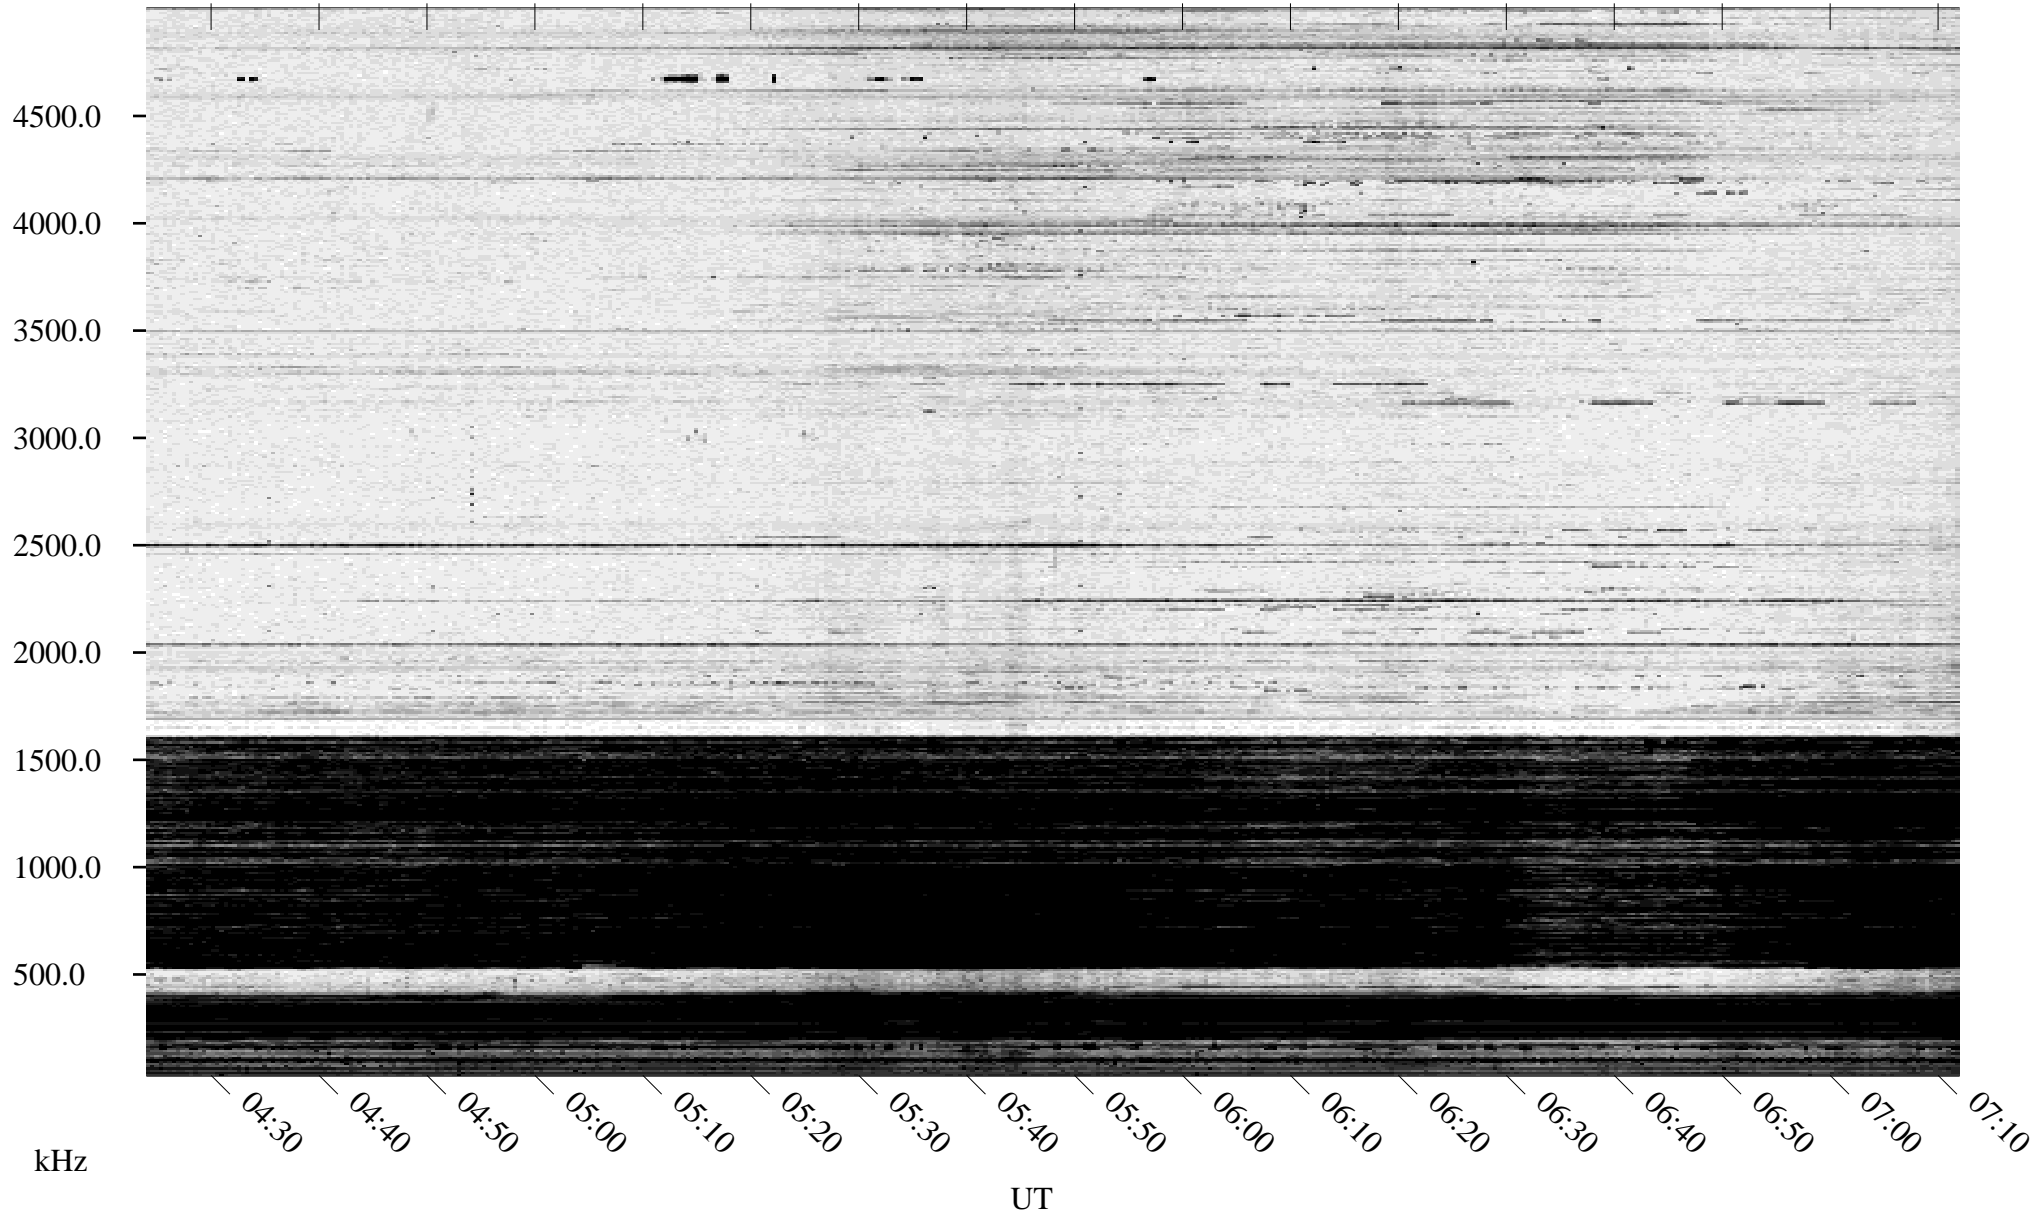

01/12/1996 Churchill, Manitoba

Linear Scale Black = 161 White = 15

ch96012l.r00m max_12

Page 1

01/12/1996 Churchill, Manitoba

Linear Scale Black = 161 White = 15

ch96012l.r00m max_12

Page 2

01/13/1996 Churchill, Manitoba

Linear Scale Black = 161 White = 15

ch96012l.r00m max_12

Page 3

01/13/1996 Churchill, Manitoba

Linear Scale Black = 161 White = 15

ch96012l.r00m max_12

Page 4

01/13/1996 Churchill, Manitoba

Linear Scale Black = 161 White = 15

ch96012l.r00m max_12

Page 5

01/13/1996 Churchill, Manitoba

Linear Scale Black = 161 White = 15

ch96012l.r00m max_12

Page 6

01/13/1996 Churchill, Manitoba

Linear Scale Black = 161 White = 15

ch96012l.r00m max_12

Page 7

01/13/1996 Churchill, Manitoba

Linear Scale Black = 161 White = 15

ch96012l.r00m max_12

Page 8