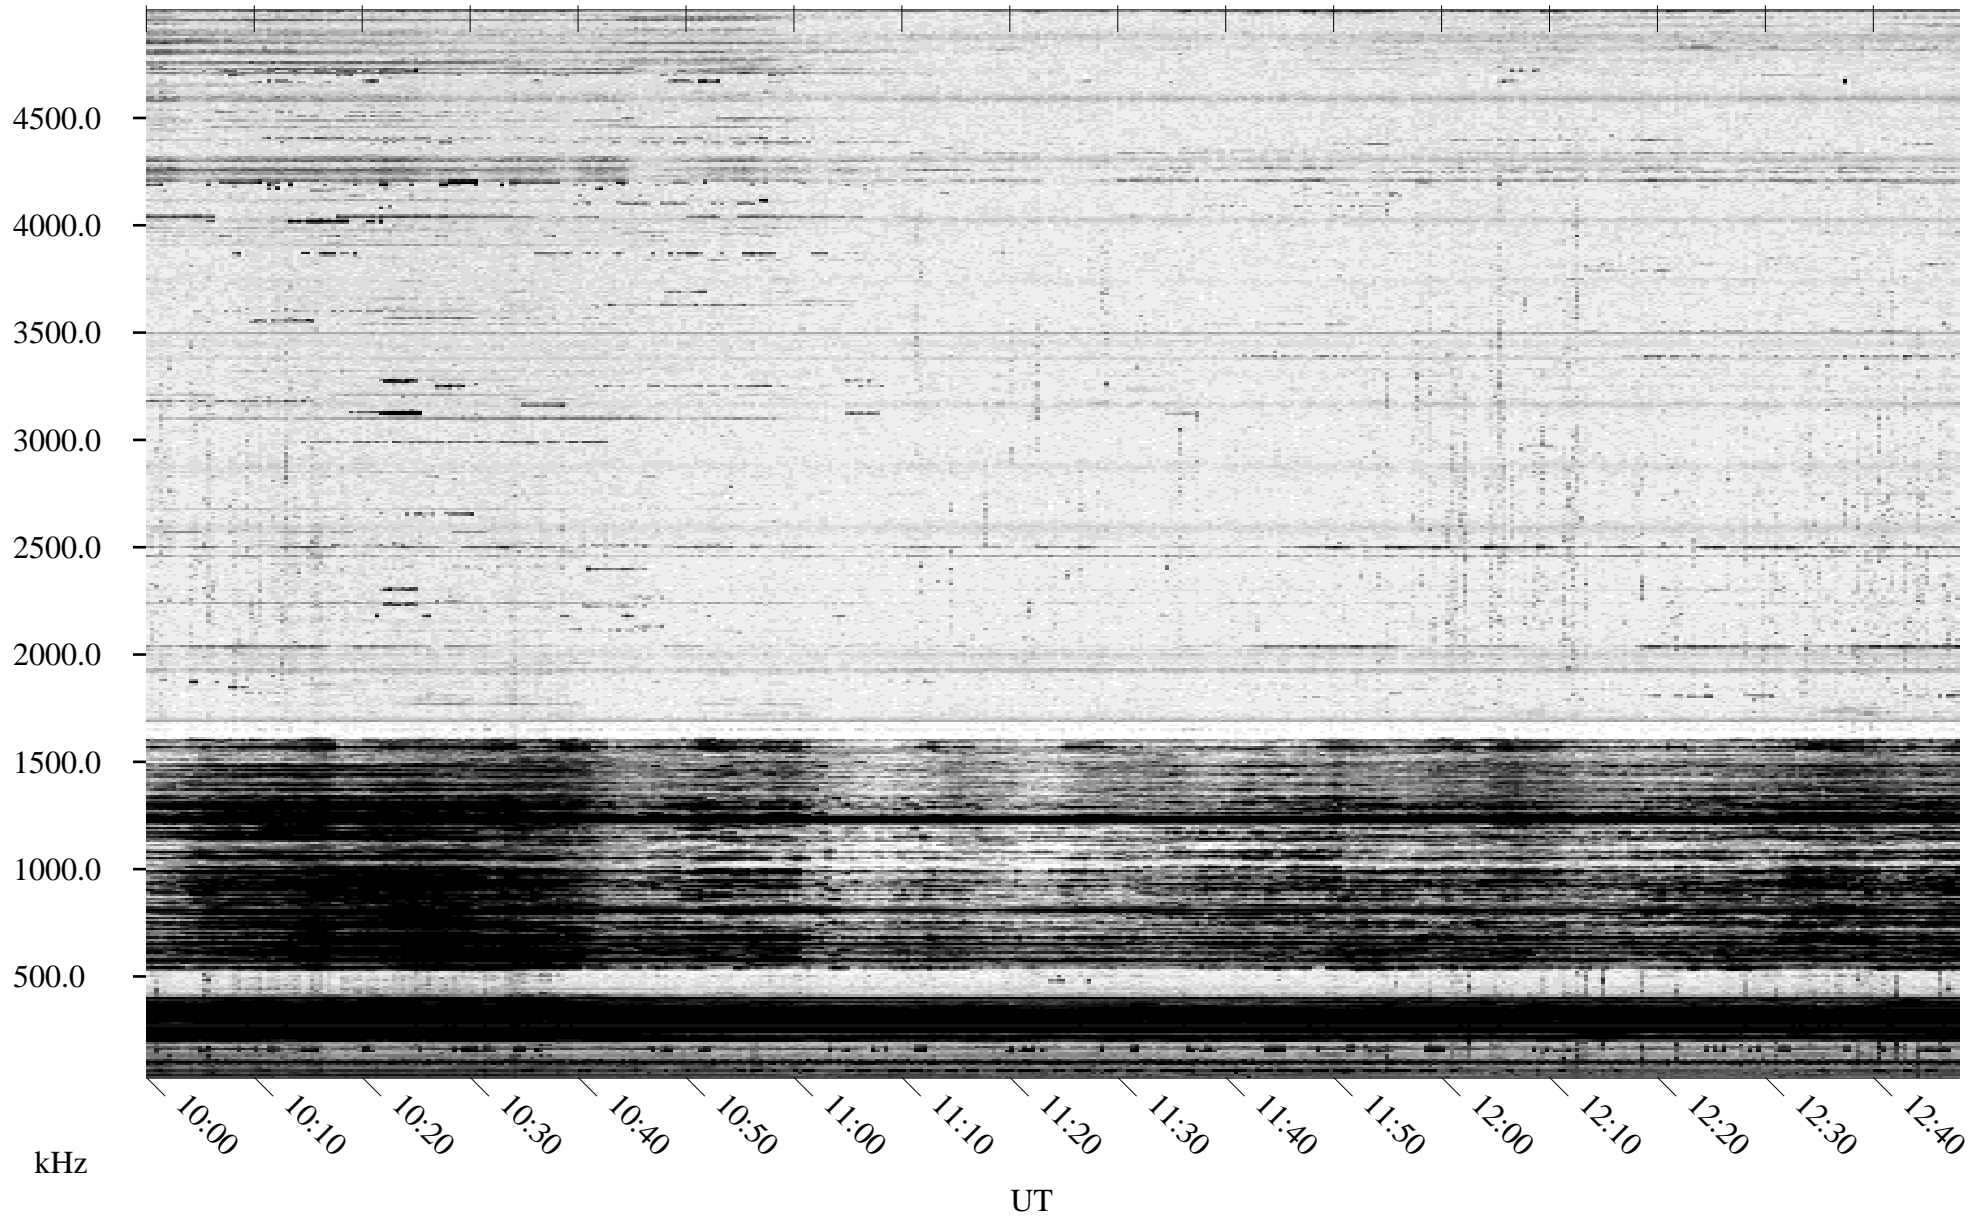

01/12/1996 Churchill, Manitoba

Linear Scale Black = 161 White = 15

ch96012l.r00m max_12

Page 1

01/12/1996 Churchill, Manitoba

Linear Scale Black = 161 White = 15

ch96012l.r00m max_12

Page 2

01/13/1996 Churchill, Manitoba

Linear Scale Black = 161 White = 15

ch96012l.r00m max_12

Page 3

01/13/1996 Churchill, Manitoba

Linear Scale Black = 161 White = 15

ch96012l.r00m max_12

Page 4

01/13/1996 Churchill, Manitoba

Linear Scale Black = 161 White = 15

ch96012l.r00m max_12

Page 5

01/13/1996 Churchill, Manitoba

Linear Scale Black = 161 White = 15

ch96012l.r00m max_12

Page 6

01/13/1996 Churchill, Manitoba

Linear Scale Black = 161 White = 15

ch96012l.r00m max_12

Page 7

01/13/1996 Churchill, Manitoba

Linear Scale Black = 161 White = 15

ch96012l.r00m max_12

Page 8