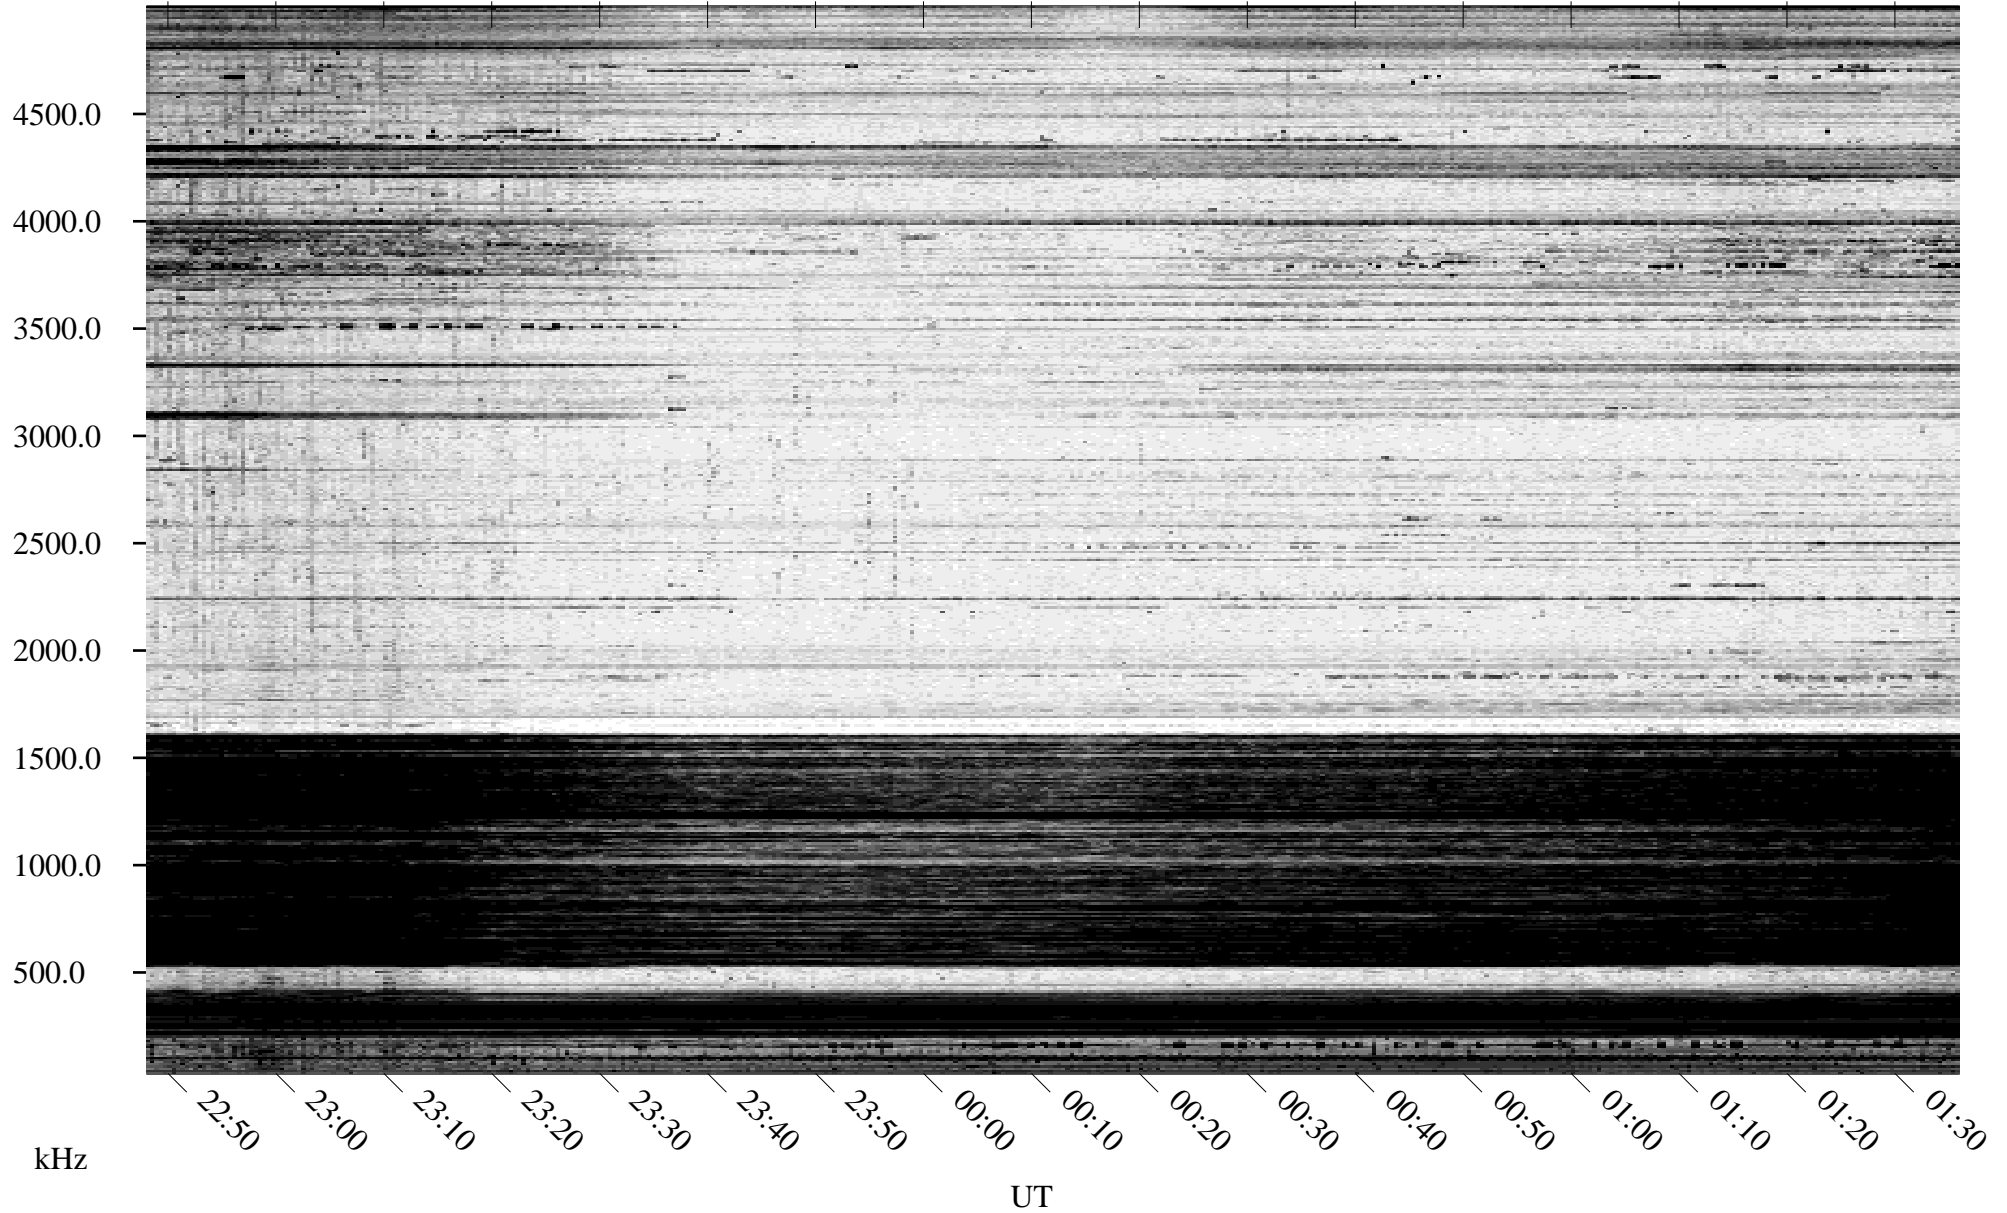

01/12/1996 Churchill, Manitoba

Linear Scale Black = 161 White = 15

ch96012l.r00m max_12

Page 1

01/12/1996 Churchill, Manitoba

Linear Scale Black = 161 White = 15

ch96012l.r00m max_12

Page 2

01/13/1996 Churchill, Manitoba

Linear Scale Black = 161 White = 15

ch96012l.r00m max_12

Page 3

01/13/1996 Churchill, Manitoba

Linear Scale Black = 161 White = 15

ch96012l.r00m max_12

Page 4

01/13/1996 Churchill, Manitoba

Linear Scale Black = 161 White = 15

ch96012l.r00m max_12

Page 5

01/13/1996 Churchill, Manitoba

Linear Scale Black = 161 White = 15

ch96012l.r00m max_12

Page 6

01/13/1996 Churchill, Manitoba

Linear Scale Black = 161 White = 15

ch96012l.r00m max_12

Page 7

01/13/1996 Churchill, Manitoba

Linear Scale Black = 161 White = 15

ch96012l.r00m max_12

Page 8