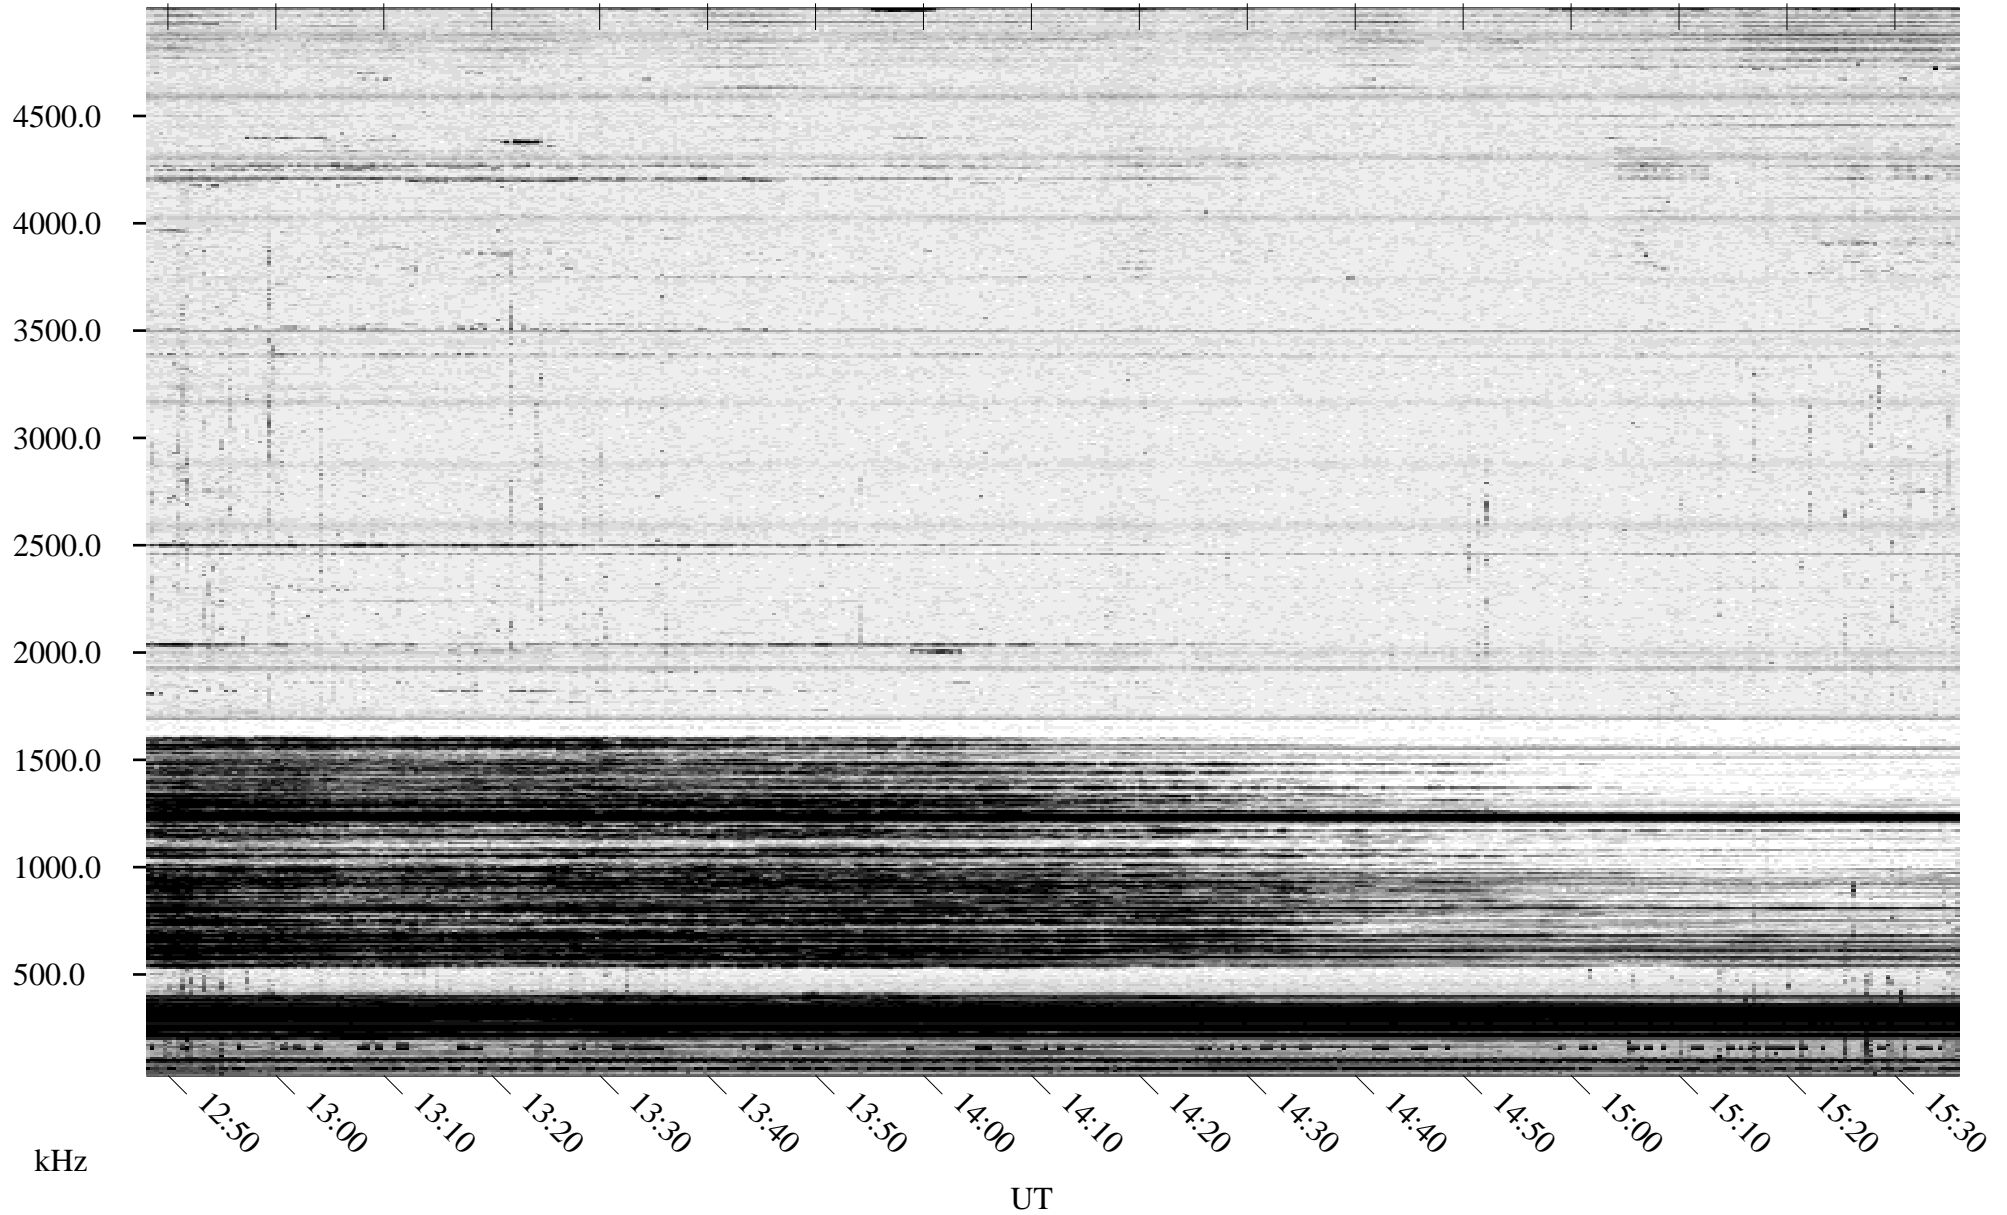

01/12/1996 Churchill, Manitoba

Linear Scale Black = 161 White = 15

ch96012l.r00m max_12

Page 1

01/12/1996 Churchill, Manitoba

Linear Scale Black = 161 White = 15

ch96012l.r00m max_12

Page 2

01/13/1996 Churchill, Manitoba

Linear Scale Black = 161 White = 15

ch96012l.r00m max_12

Page 3

01/13/1996 Churchill, Manitoba

Linear Scale Black = 161 White = 15

ch96012l.r00m max_12

Page 4

01/13/1996 Churchill, Manitoba

Linear Scale Black = 161 White = 15

ch96012l.r00m max_12

Page 5

01/13/1996 Churchill, Manitoba

Linear Scale Black = 161 White = 15

ch96012l.r00m max_12

Page 6

01/13/1996 Churchill, Manitoba

Linear Scale Black = 161 White = 15

ch96012l.r00m max_12

Page 7

01/13/1996 Churchill, Manitoba

Linear Scale Black = 161 White = 15

ch96012l.r00m max_12

Page 8