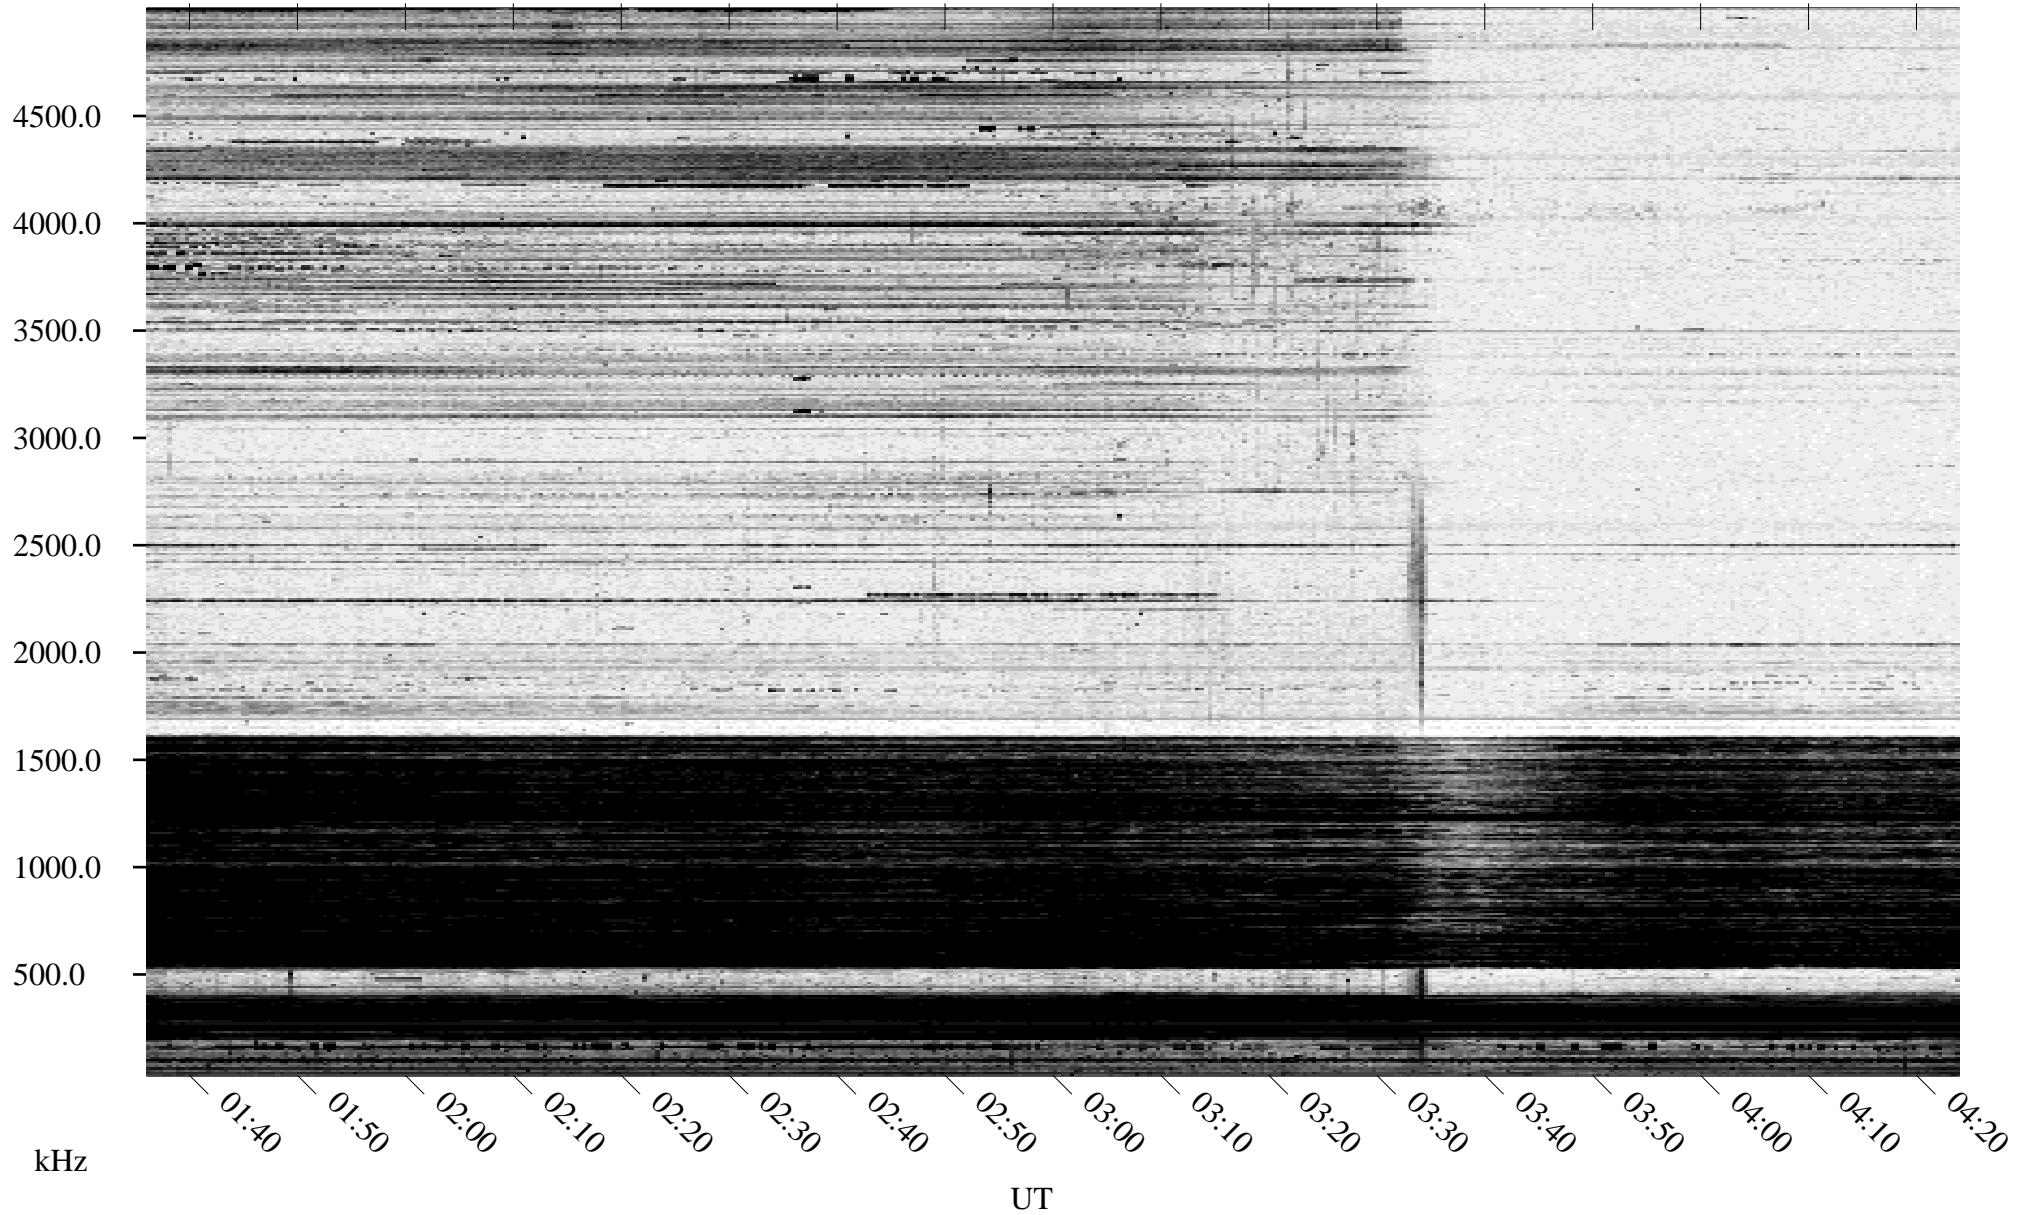

01/12/1996 Churchill, Manitoba

Linear Scale Black = 161 White = 15

ch96012l.r00m max_12

Page 1

01/12/1996 Churchill, Manitoba

Linear Scale Black = 161 White = 15

ch96012l.r00m max_12

Page 2

01/13/1996 Churchill, Manitoba

Linear Scale Black = 161 White = 15

ch96012l.r00m max_12

Page 3

01/13/1996 Churchill, Manitoba

Linear Scale Black = 161 White = 15

ch96012l.r00m max_12

Page 4

01/13/1996 Churchill, Manitoba

Linear Scale Black = 161 White = 15

ch96012l.r00m max_12

Page 5

01/13/1996 Churchill, Manitoba

Linear Scale Black = 161 White = 15

ch96012l.r00m max_12

Page 6

01/13/1996 Churchill, Manitoba

Linear Scale Black = 161 White = 15

ch96012l.r00m max_12

Page 7

01/13/1996 Churchill, Manitoba

Linear Scale Black = 161 White = 15

ch96012l.r00m max_12

Page 8