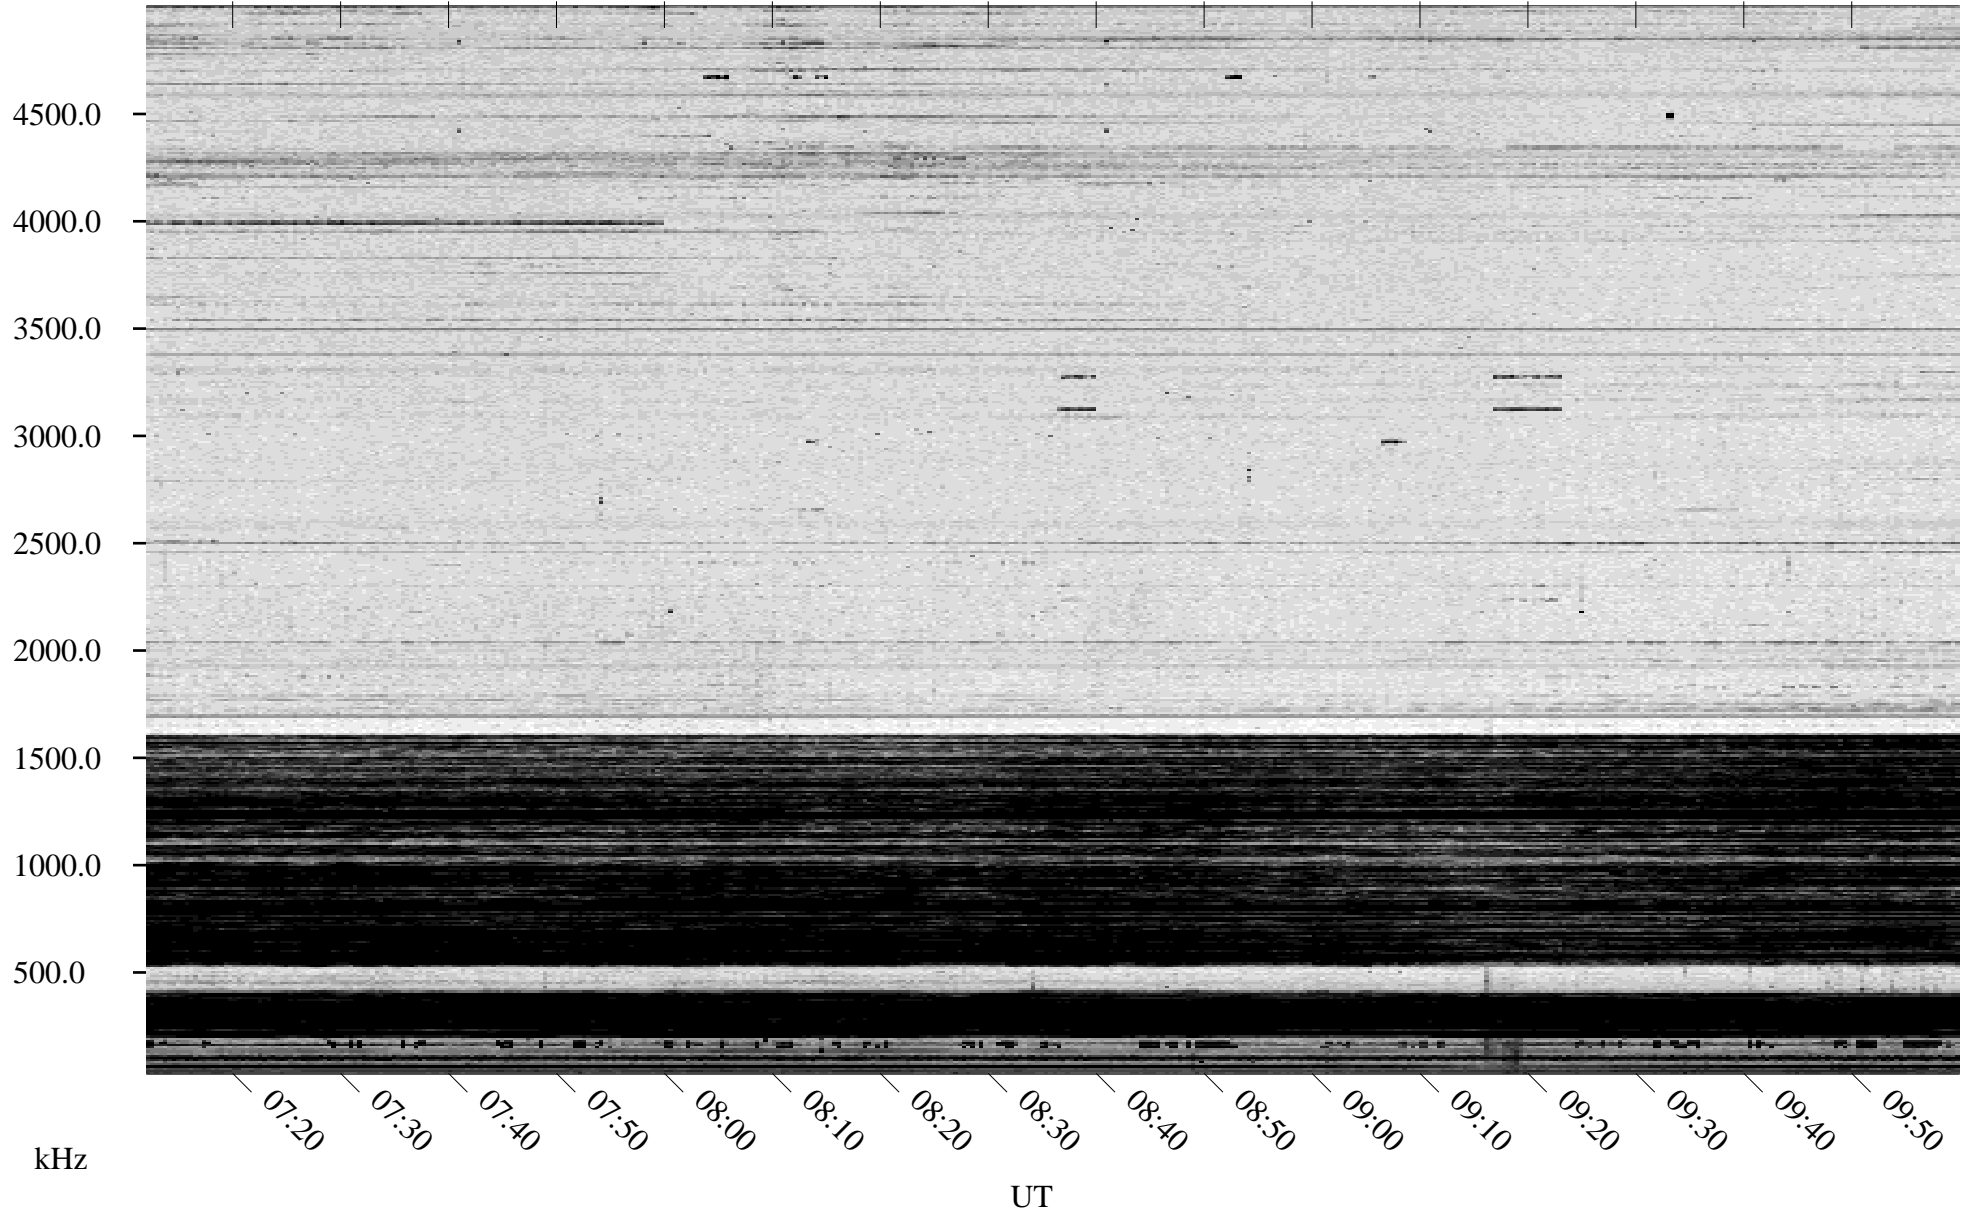

01/14/1996 Churchill, Manitoba

Linear Scale Black = 161 White = 15

ch96014l.r00m max_12

Page 1

01/14/1996 Churchill, Manitoba

Linear Scale Black = 161 White = 15

ch96014l.r00m max_12

Page 2

01/15/1996 Churchill, Manitoba

Linear Scale Black = 161 White = 15

ch96014l.r00m max_12

Page 3

01/15/1996 Churchill, Manitoba

Linear Scale Black = 161 White = 15

ch96014l.r00m max_12

Page 4

01/15/1996 Churchill, Manitoba

Linear Scale Black = 161 White = 15

ch96014l.r00m max_12

Page 5

01/15/1996 Churchill, Manitoba

Linear Scale Black = 161 White = 15

ch96014l.r00m max_12

Page 6

01/15/1996 Churchill, Manitoba

Linear Scale Black = 161 White = 15

ch96014l.r00m max_12

Page 7

01/15/1996 Churchill, Manitoba

Linear Scale Black = 161 White = 15

ch96014l.r00m max_12

Page 8