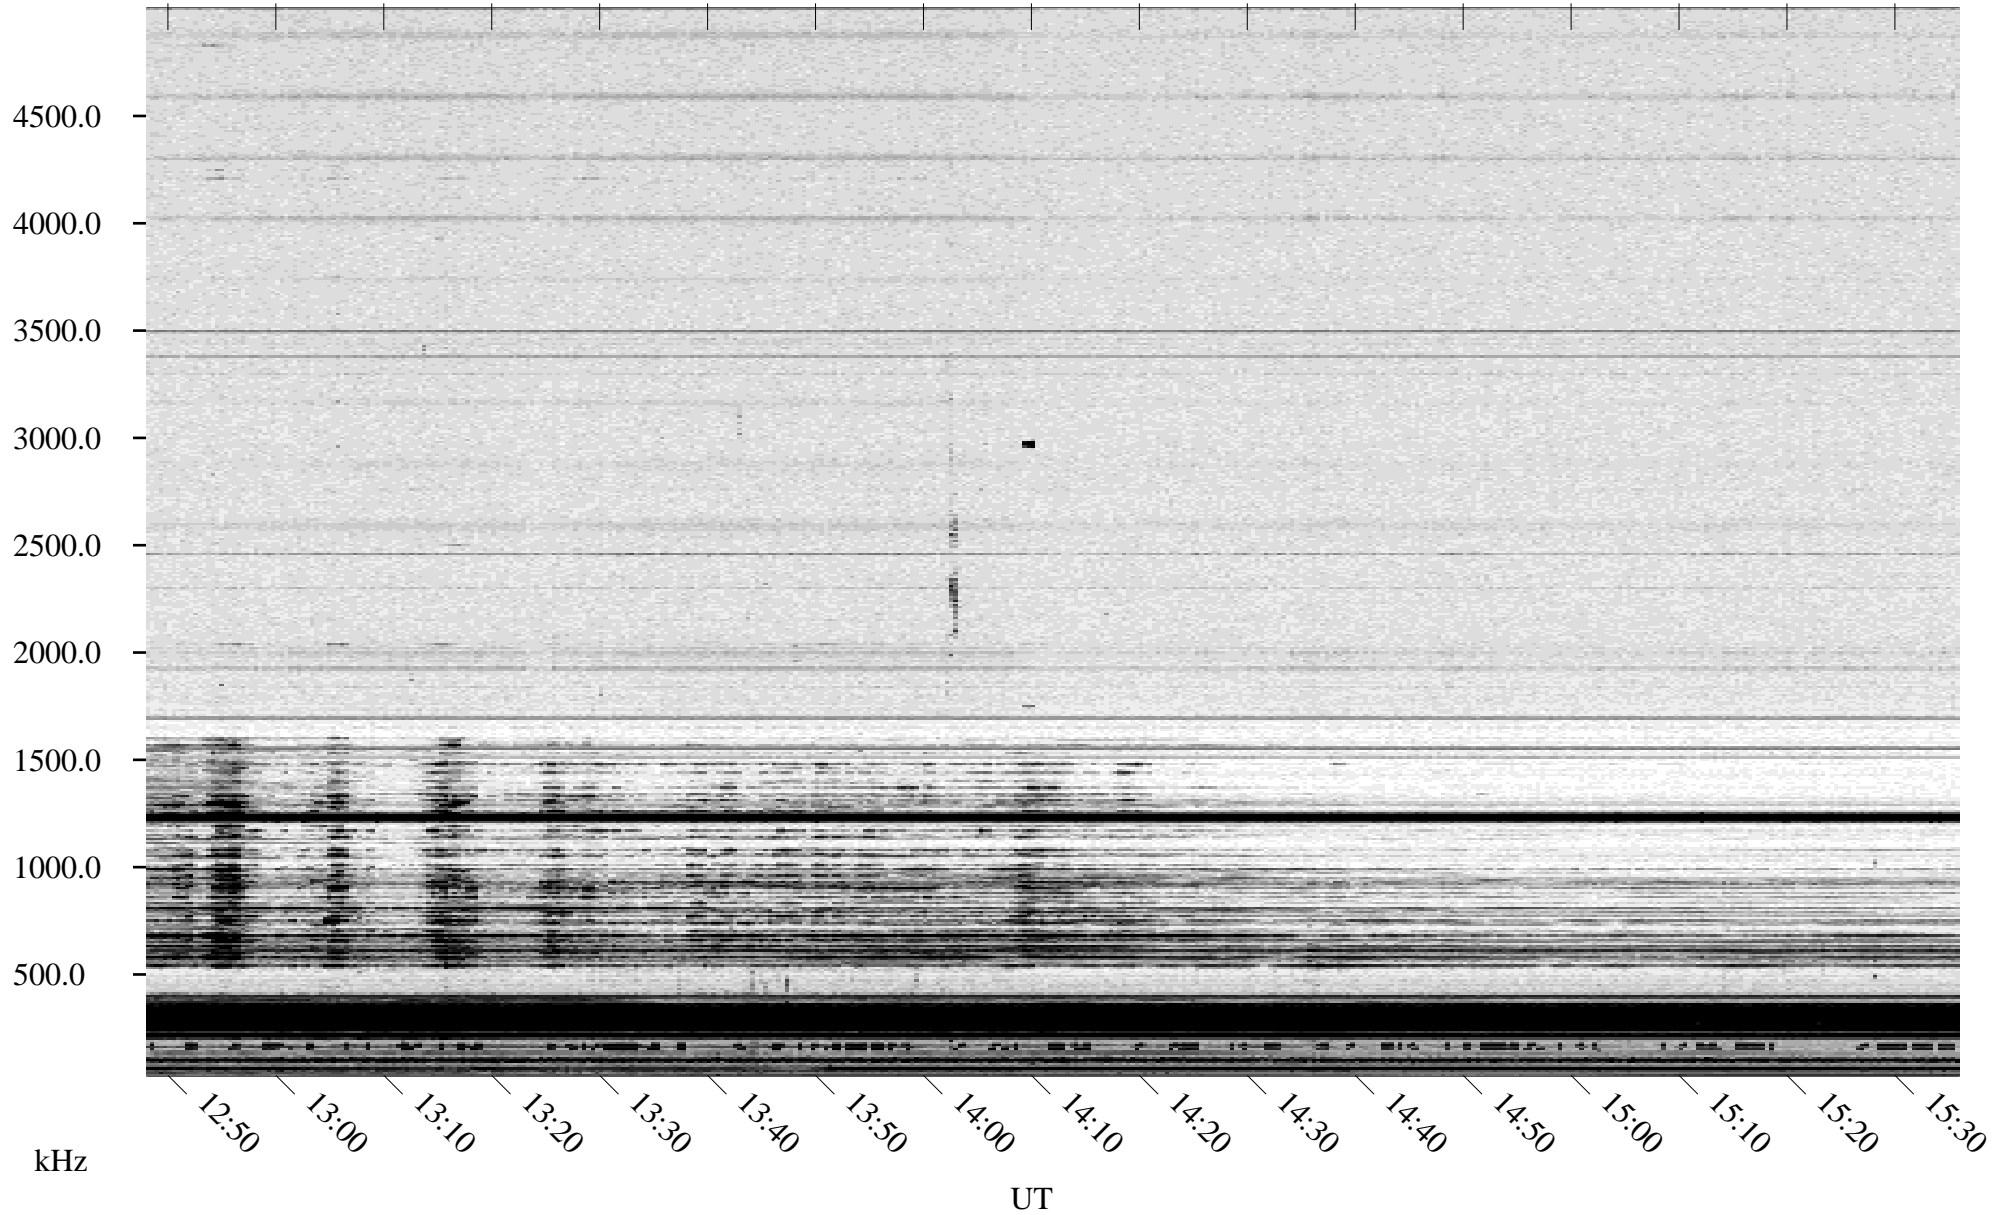

01/14/1996 Churchill, Manitoba

Linear Scale Black = 161 White = 15

ch96014l.r00m max_12

Page 1

01/14/1996 Churchill, Manitoba

Linear Scale Black = 161 White = 15

ch96014l.r00m max_12

Page 2

01/15/1996 Churchill, Manitoba

Linear Scale Black = 161 White = 15

ch96014l.r00m max_12

Page 3

01/15/1996 Churchill, Manitoba

Linear Scale Black = 161 White = 15

ch96014l.r00m max_12

Page 4

01/15/1996 Churchill, Manitoba

Linear Scale Black = 161 White = 15

ch96014l.r00m max_12

Page 5

01/15/1996 Churchill, Manitoba

Linear Scale Black = 161 White = 15

ch96014l.r00m max_12

Page 6

01/15/1996 Churchill, Manitoba

Linear Scale Black = 161 White = 15

ch96014l.r00m max_12

Page 7

01/15/1996 Churchill, Manitoba

Linear Scale Black = 161 White = 15

ch96014l.r00m max_12

Page 8