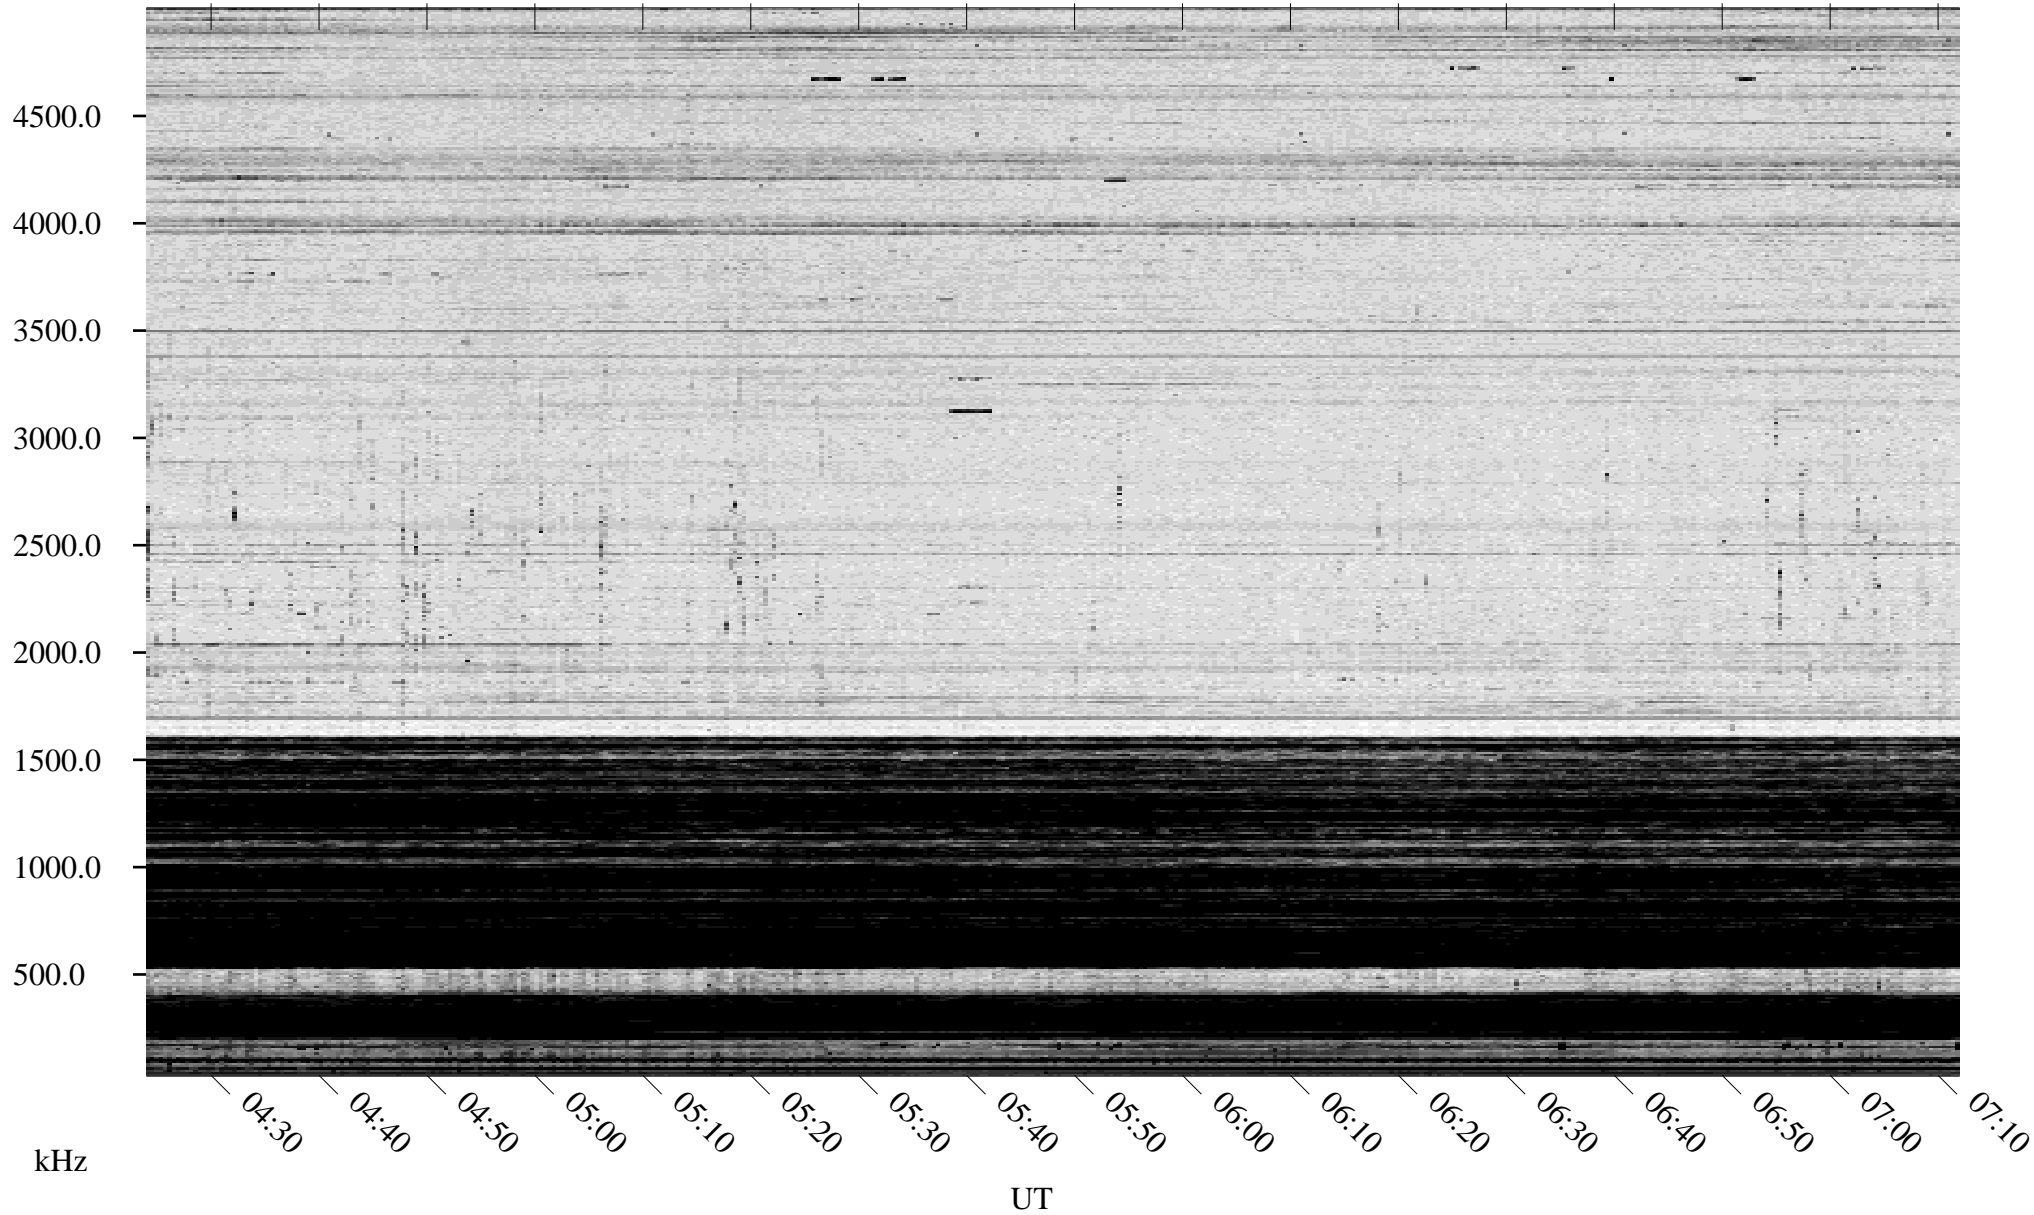

01/14/1996 Churchill, Manitoba

Linear Scale Black = 161 White = 15

ch96014l.r00m max_12

Page 1

01/14/1996 Churchill, Manitoba

Linear Scale Black = 161 White = 15

ch96014l.r00m max_12

Page 2

01/15/1996 Churchill, Manitoba

Linear Scale Black = 161 White = 15

ch96014l.r00m max_12

Page 3

01/15/1996 Churchill, Manitoba

Linear Scale Black = 161 White = 15

ch96014l.r00m max_12

Page 4

01/15/1996 Churchill, Manitoba

Linear Scale Black = 161 White = 15

ch96014l.r00m max_12

Page 5

01/15/1996 Churchill, Manitoba

Linear Scale Black = 161 White = 15

ch96014l.r00m max_12

Page 6

01/15/1996 Churchill, Manitoba

Linear Scale Black = 161 White = 15

ch96014l.r00m max_12

Page 7

01/15/1996 Churchill, Manitoba

Linear Scale Black = 161 White = 15

ch96014l.r00m max_12

Page 8