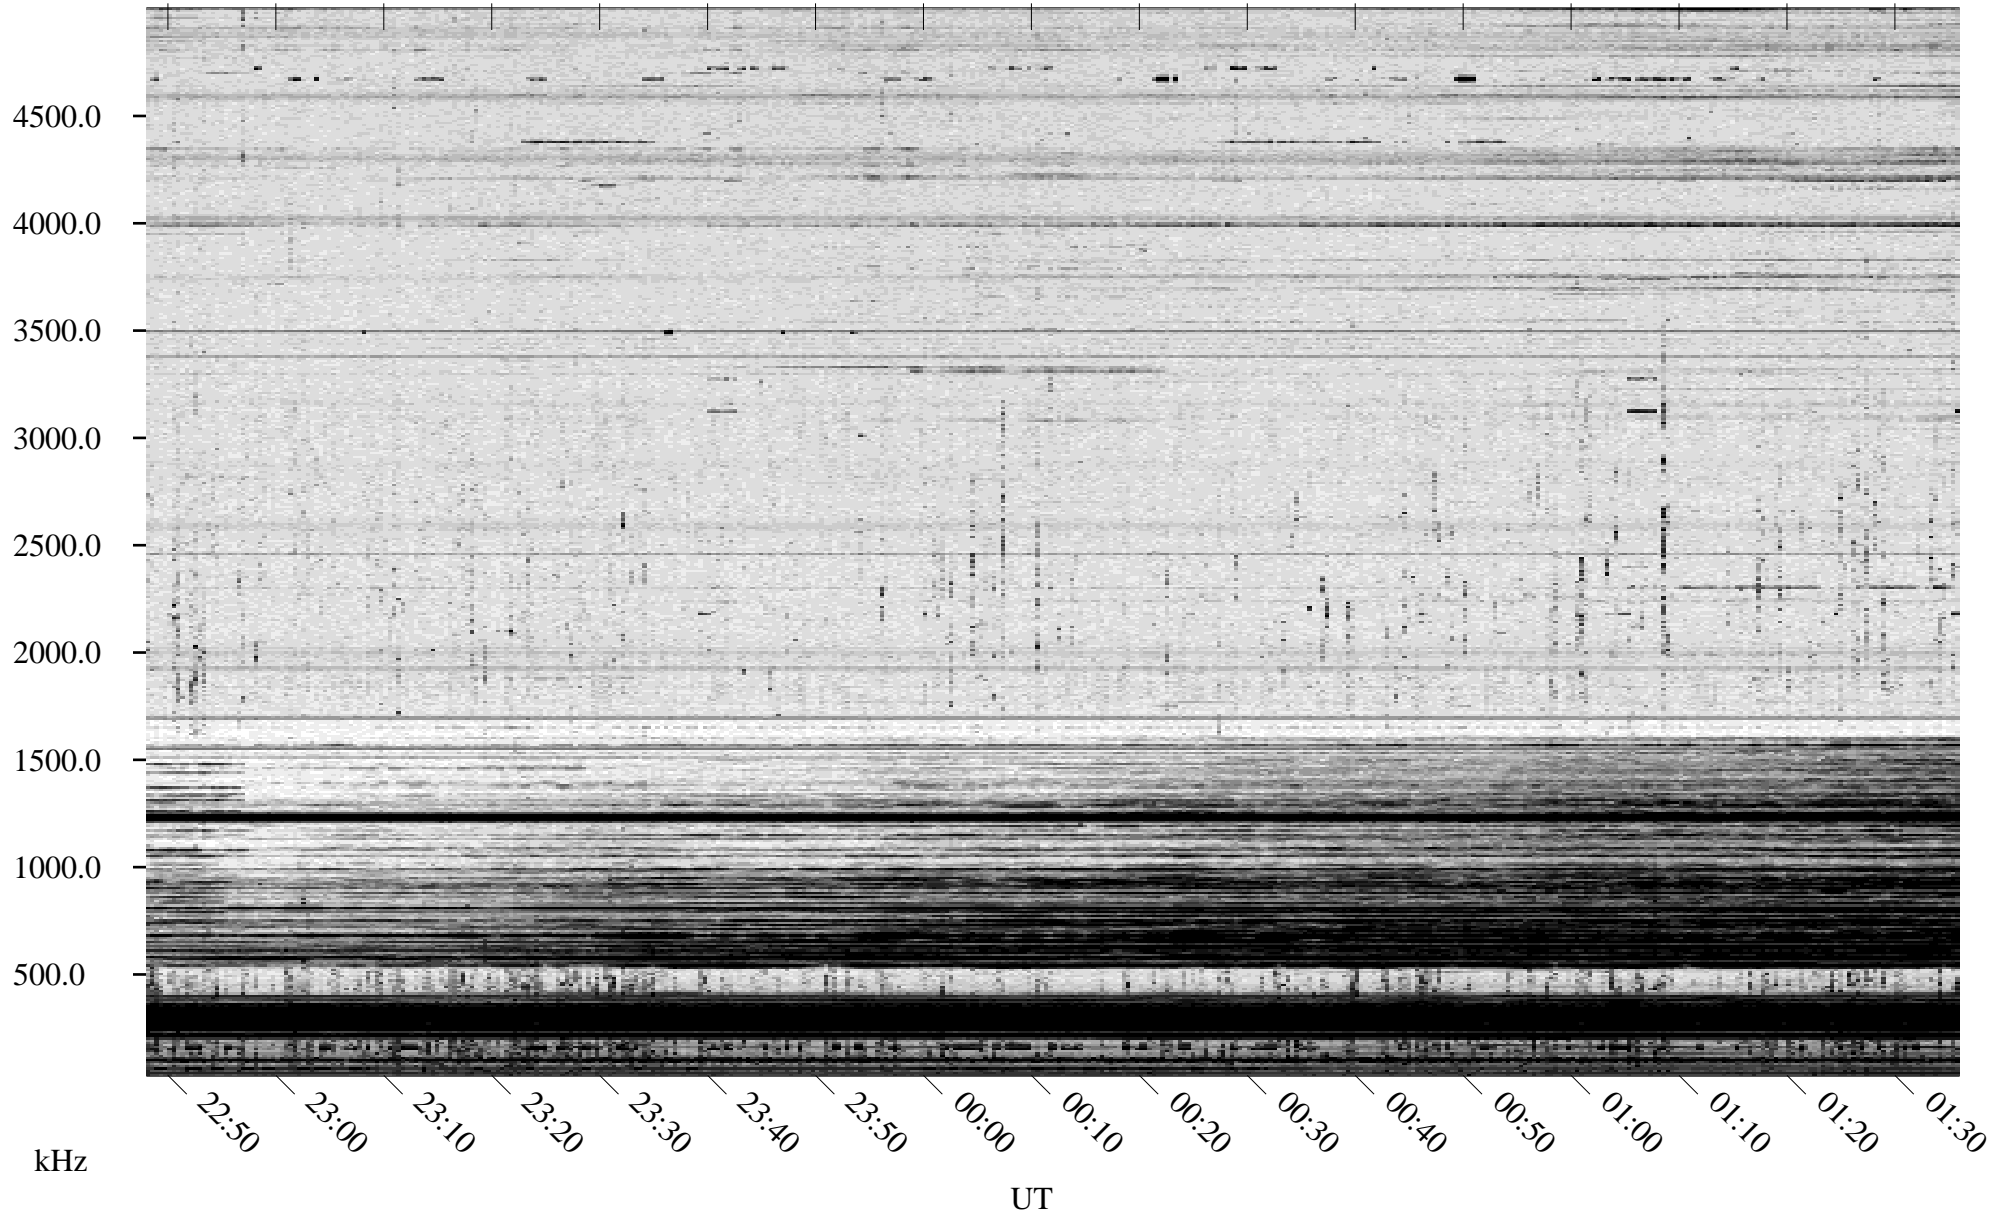

01/14/1996 Churchill, Manitoba

Linear Scale Black = 161 White = 15

ch96014l.r00m max_12

Page 1

01/14/1996 Churchill, Manitoba

Linear Scale Black = 161 White = 15

ch96014l.r00m max_12

Page 2

01/15/1996 Churchill, Manitoba

Linear Scale Black = 161 White = 15

ch96014l.r00m max_12

Page 3

01/15/1996 Churchill, Manitoba

Linear Scale Black = 161 White = 15

ch96014l.r00m max_12

Page 4

01/15/1996 Churchill, Manitoba

Linear Scale Black = 161 White = 15

ch96014l.r00m max_12

Page 5

01/15/1996 Churchill, Manitoba

Linear Scale Black = 161 White = 15

ch96014l.r00m max_12

Page 6

01/15/1996 Churchill, Manitoba

Linear Scale Black = 161 White = 15

ch96014l.r00m max_12

Page 7

01/15/1996 Churchill, Manitoba

Linear Scale Black = 161 White = 15

ch96014l.r00m max_12

Page 8