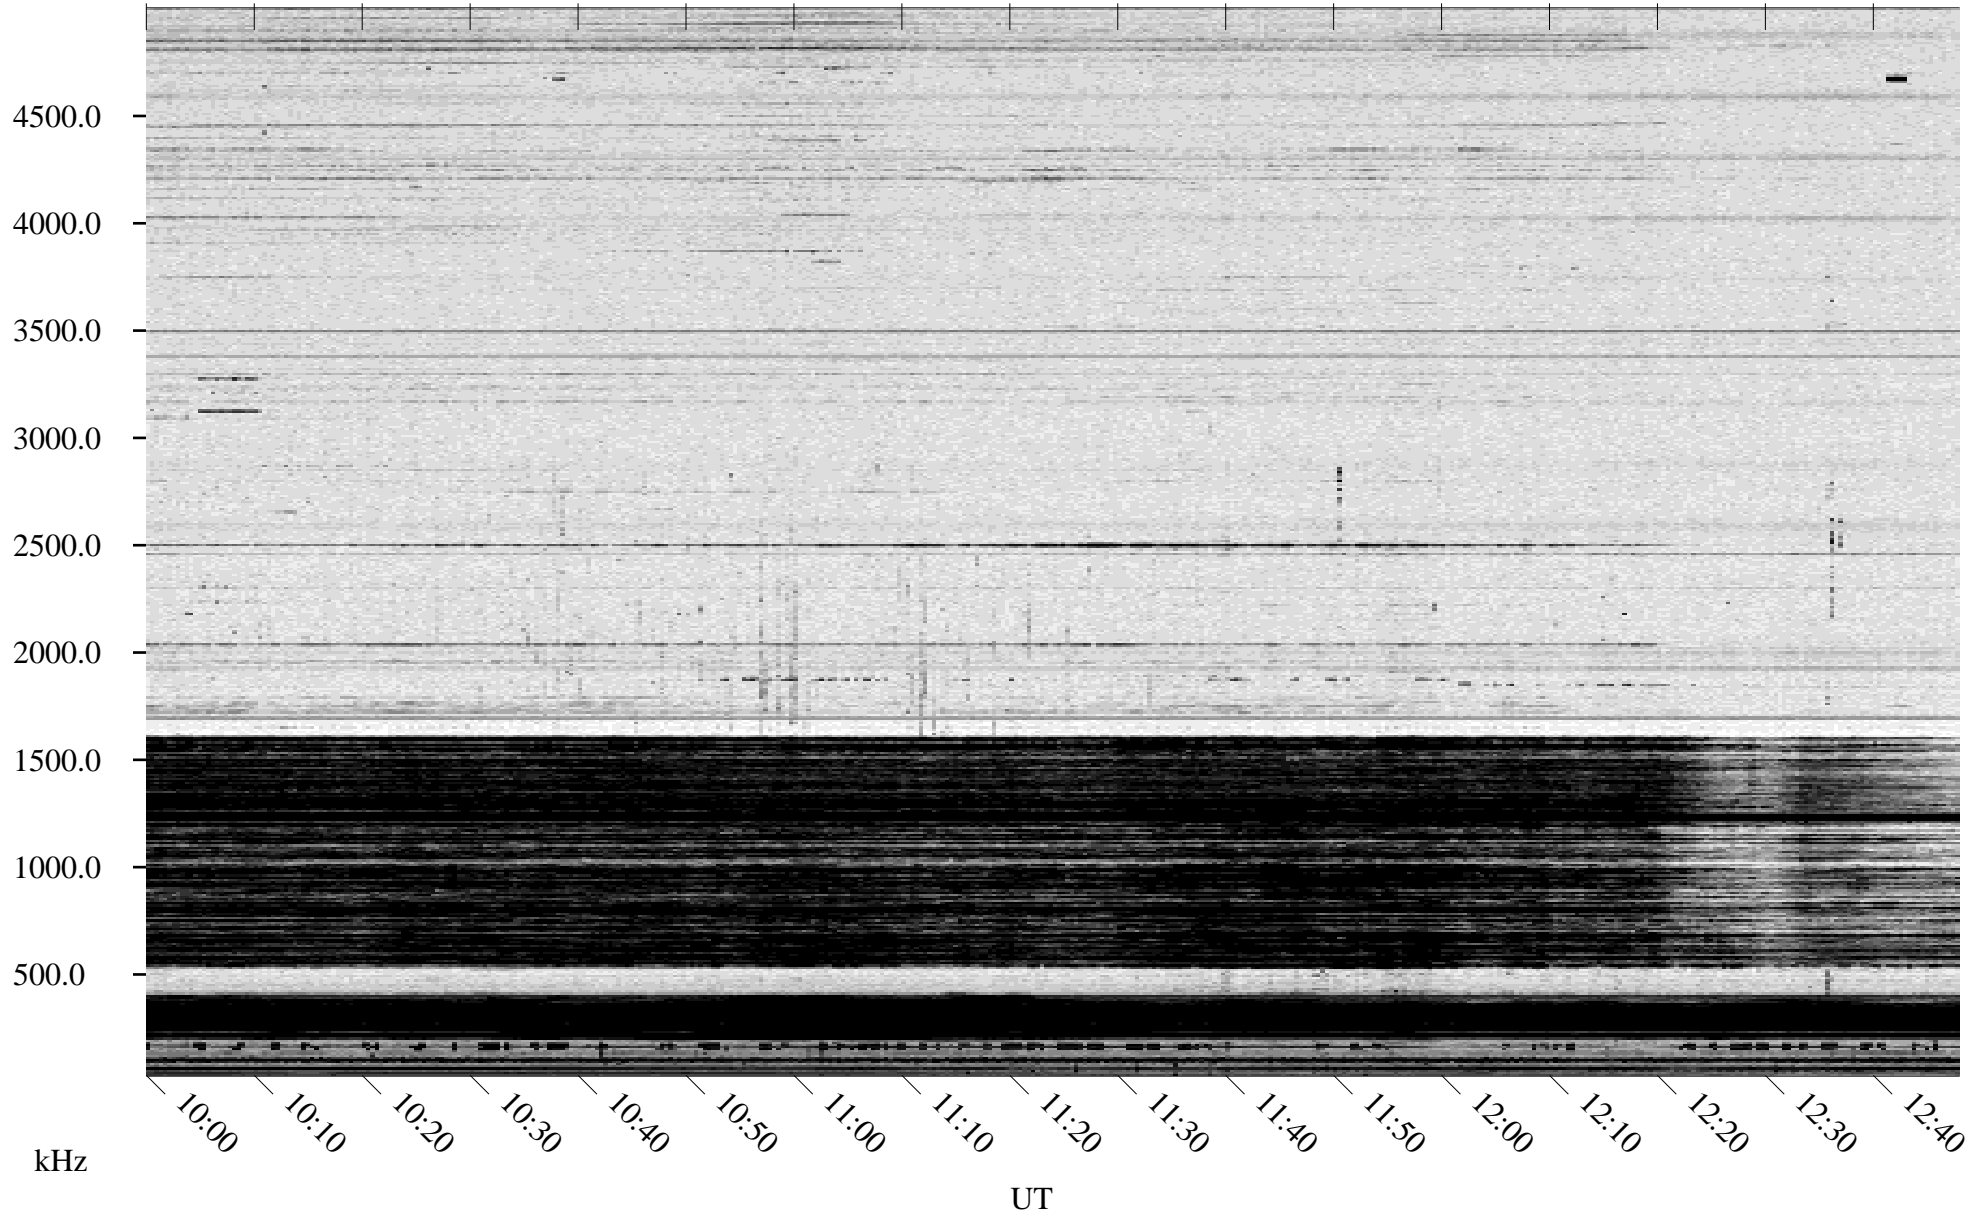

01/14/1996 Churchill, Manitoba

Linear Scale Black = 161 White = 15

ch96014l.r00m max_12

Page 1

01/14/1996 Churchill, Manitoba

Linear Scale Black = 161 White = 15

ch96014l.r00m max_12

Page 2

01/15/1996 Churchill, Manitoba

Linear Scale Black = 161 White = 15

ch96014l.r00m max_12

Page 3

01/15/1996 Churchill, Manitoba

Linear Scale Black = 161 White = 15

ch96014l.r00m max_12

Page 4

01/15/1996 Churchill, Manitoba

Linear Scale Black = 161 White = 15

ch96014l.r00m max_12

Page 5

01/15/1996 Churchill, Manitoba

Linear Scale Black = 161 White = 15

ch96014l.r00m max_12

Page 6

01/15/1996 Churchill, Manitoba

Linear Scale Black = 161 White = 15

ch96014l.r00m max_12

Page 7

01/15/1996 Churchill, Manitoba

Linear Scale Black = 161 White = 15

ch96014l.r00m max_12

Page 8