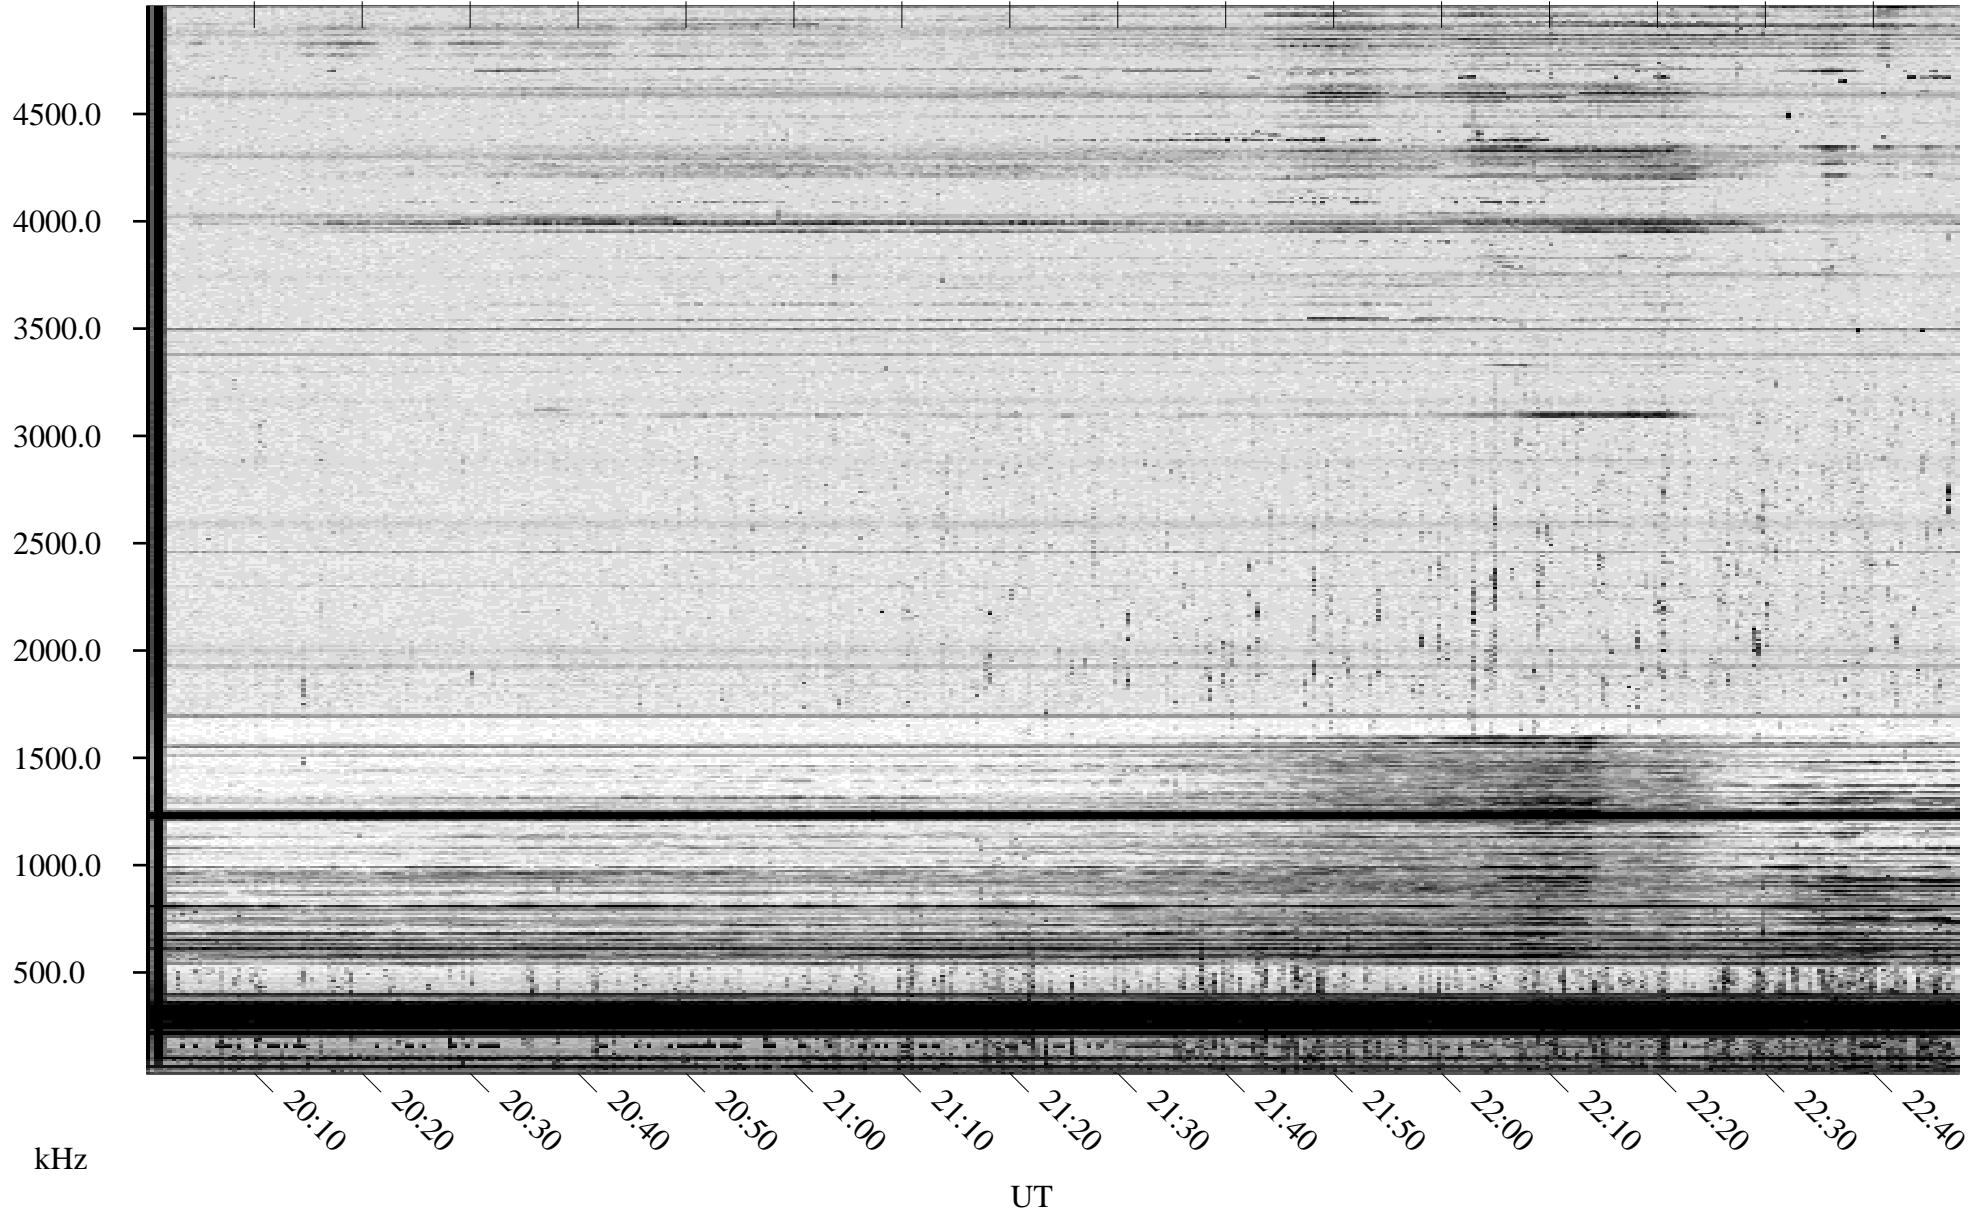

01/14/1996 Churchill, Manitoba

Linear Scale Black = 161 White = 15

ch96014l.r00m max_12

Page 1

01/14/1996 Churchill, Manitoba

Linear Scale Black = 161 White = 15

ch96014l.r00m max_12

Page 2

01/15/1996 Churchill, Manitoba

Linear Scale Black = 161 White = 15

ch96014l.r00m max_12

Page 3

01/15/1996 Churchill, Manitoba

Linear Scale Black = 161 White = 15

ch96014l.r00m max_12

Page 4

01/15/1996 Churchill, Manitoba

Linear Scale Black = 161 White = 15

ch96014l.r00m max_12

Page 5

01/15/1996 Churchill, Manitoba

Linear Scale Black = 161 White = 15

ch96014l.r00m max_12

Page 6

01/15/1996 Churchill, Manitoba

Linear Scale Black = 161 White = 15

ch96014l.r00m max_12

Page 7

01/15/1996 Churchill, Manitoba

Linear Scale Black = 161 White = 15

ch96014l.r00m max_12

Page 8