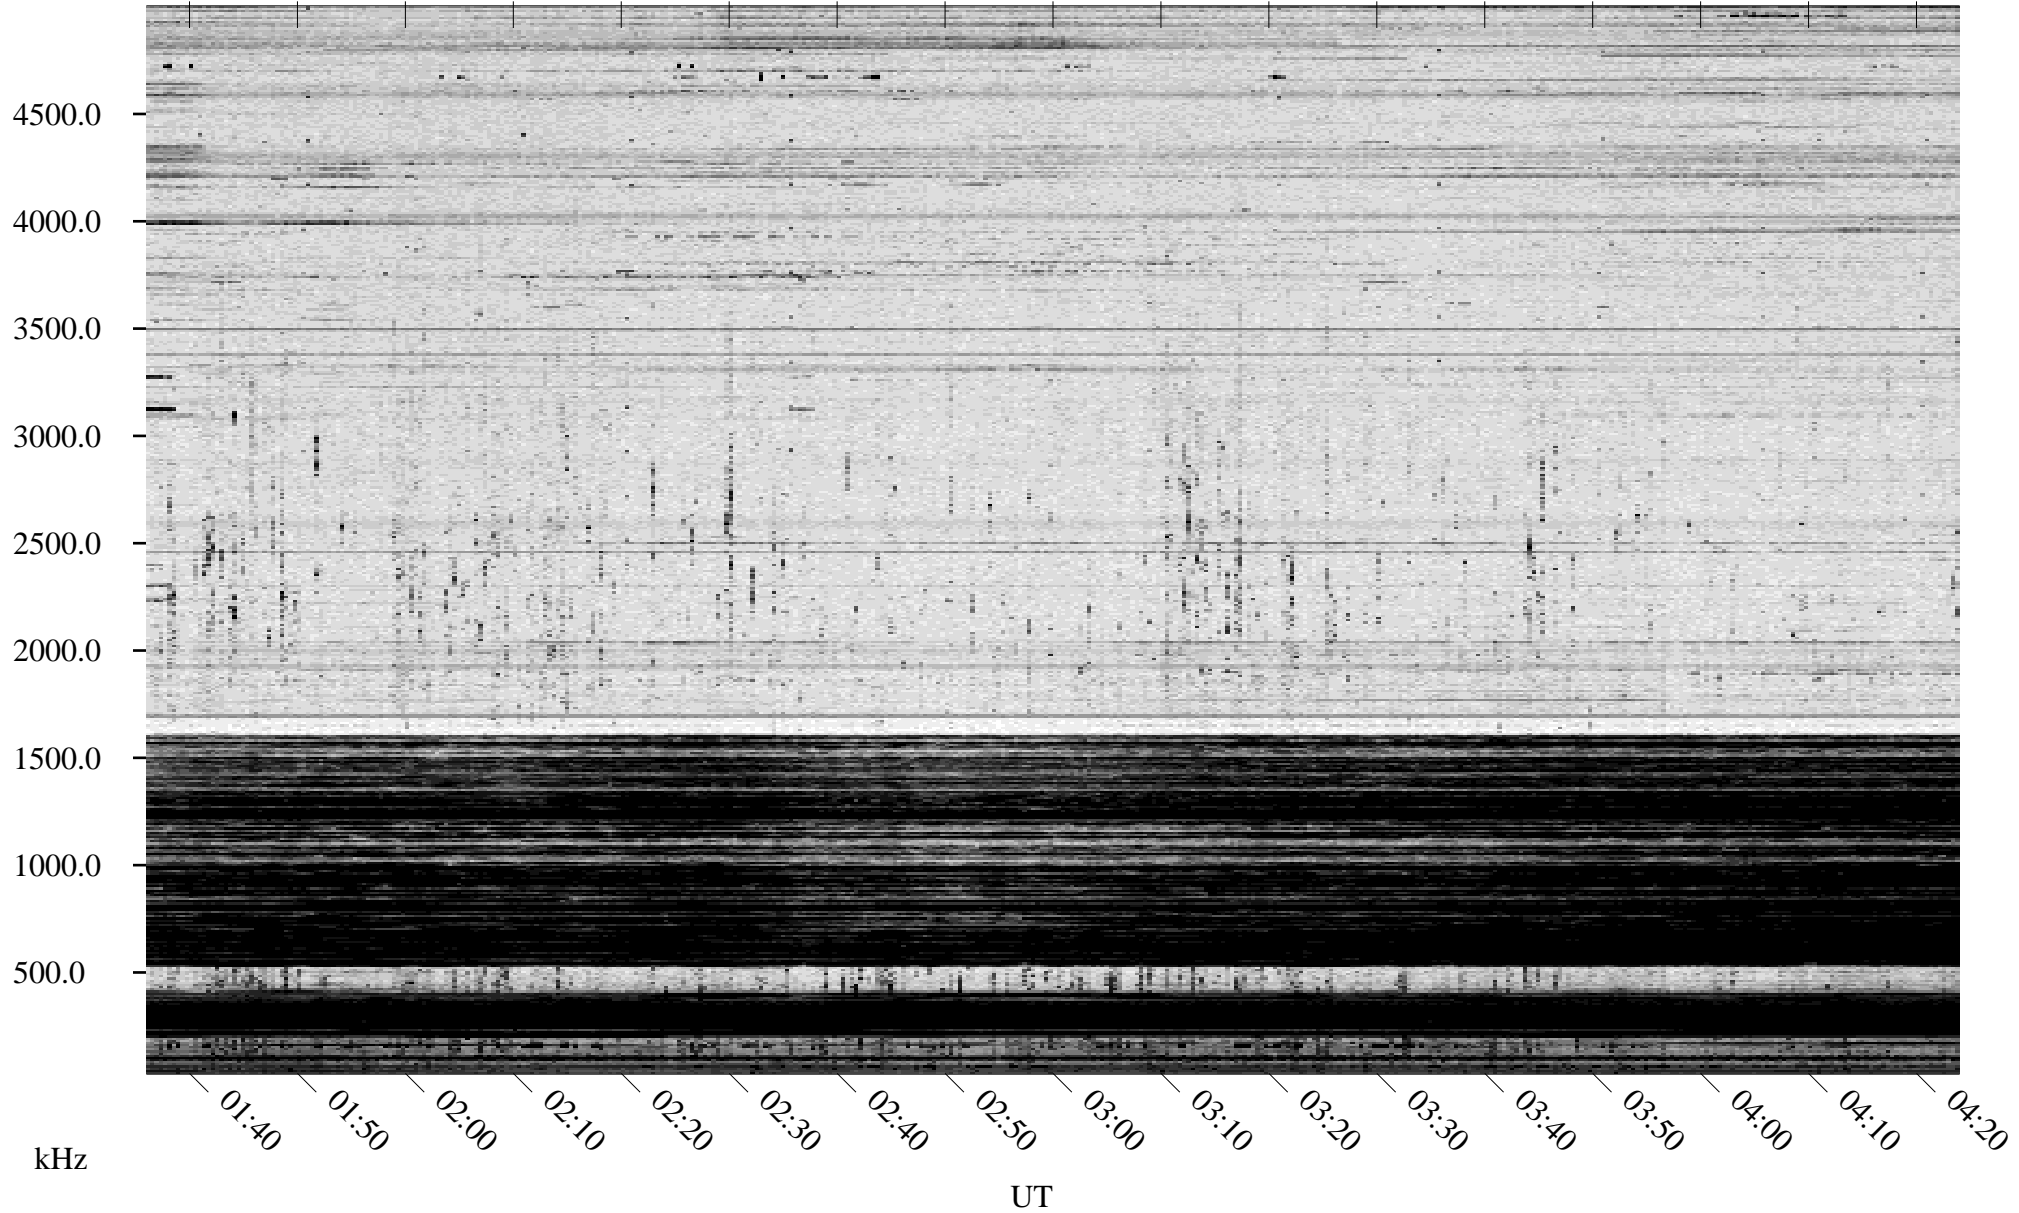

01/14/1996 Churchill, Manitoba

Linear Scale Black = 161 White = 15

ch96014l.r00m max_12

Page 1

01/14/1996 Churchill, Manitoba

Linear Scale Black = 161 White = 15

ch96014l.r00m max_12

Page 2

01/15/1996 Churchill, Manitoba

Linear Scale Black = 161 White = 15

ch96014l.r00m max_12

Page 3

01/15/1996 Churchill, Manitoba

Linear Scale Black = 161 White = 15

ch96014l.r00m max_12

Page 4

01/15/1996 Churchill, Manitoba

Linear Scale Black = 161 White = 15

ch96014l.r00m max_12

Page 5

01/15/1996 Churchill, Manitoba

Linear Scale Black = 161 White = 15

ch96014l.r00m max_12

Page 6

01/15/1996 Churchill, Manitoba

Linear Scale Black = 161 White = 15

ch96014l.r00m max_12

Page 7

01/15/1996 Churchill, Manitoba

Linear Scale Black = 161 White = 15

ch96014l.r00m max_12

Page 8