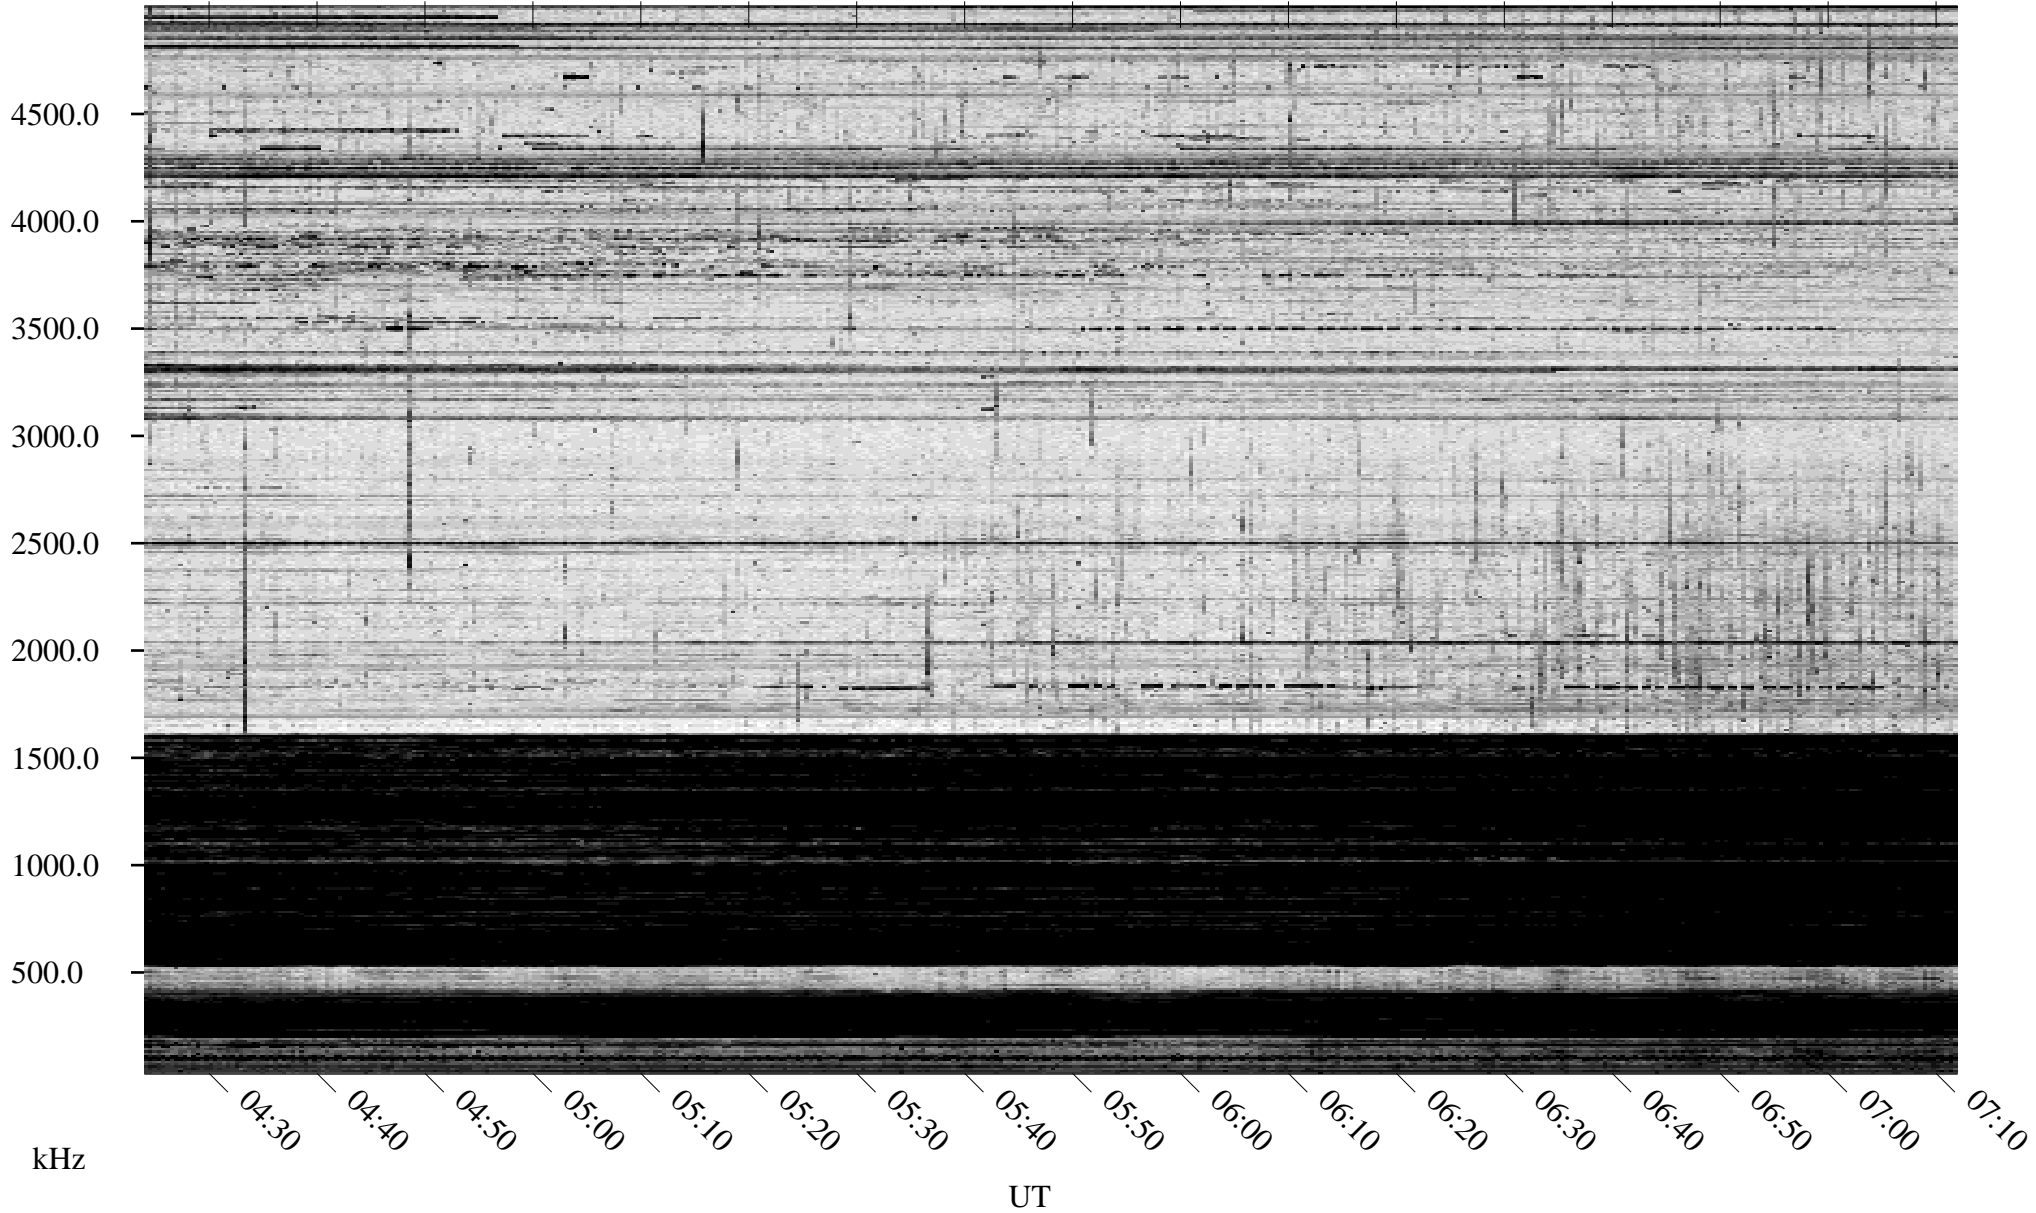

01/16/1996 Churchill, Manitoba

Linear Scale Black = 161 White = 15

ch96016l.r00m max_12

Page 1

01/16/1996 Churchill, Manitoba

Linear Scale Black = 161 White = 15

ch96016l.r00m max_12

Page 2

01/17/1996 Churchill, Manitoba

Linear Scale Black = 161 White = 15

ch96016l.r00m max_12

Page 3

01/17/1996 Churchill, Manitoba

Linear Scale Black = 161 White = 15

ch96016l.r00m max_12

Page 4

01/17/1996 Churchill, Manitoba

Linear Scale Black = 161 White = 15

ch96016l.r00m max_12

Page 5

01/17/1996 Churchill, Manitoba

Linear Scale Black = 161 White = 15

ch96016l.r00m max_12

Page 6

01/17/1996 Churchill, Manitoba

Linear Scale Black = 161 White = 15

ch96016l.r00m max_12

Page 7

01/17/1996 Churchill, Manitoba

Linear Scale Black = 161 White = 15

ch96016l.r00m max_12

Page 8