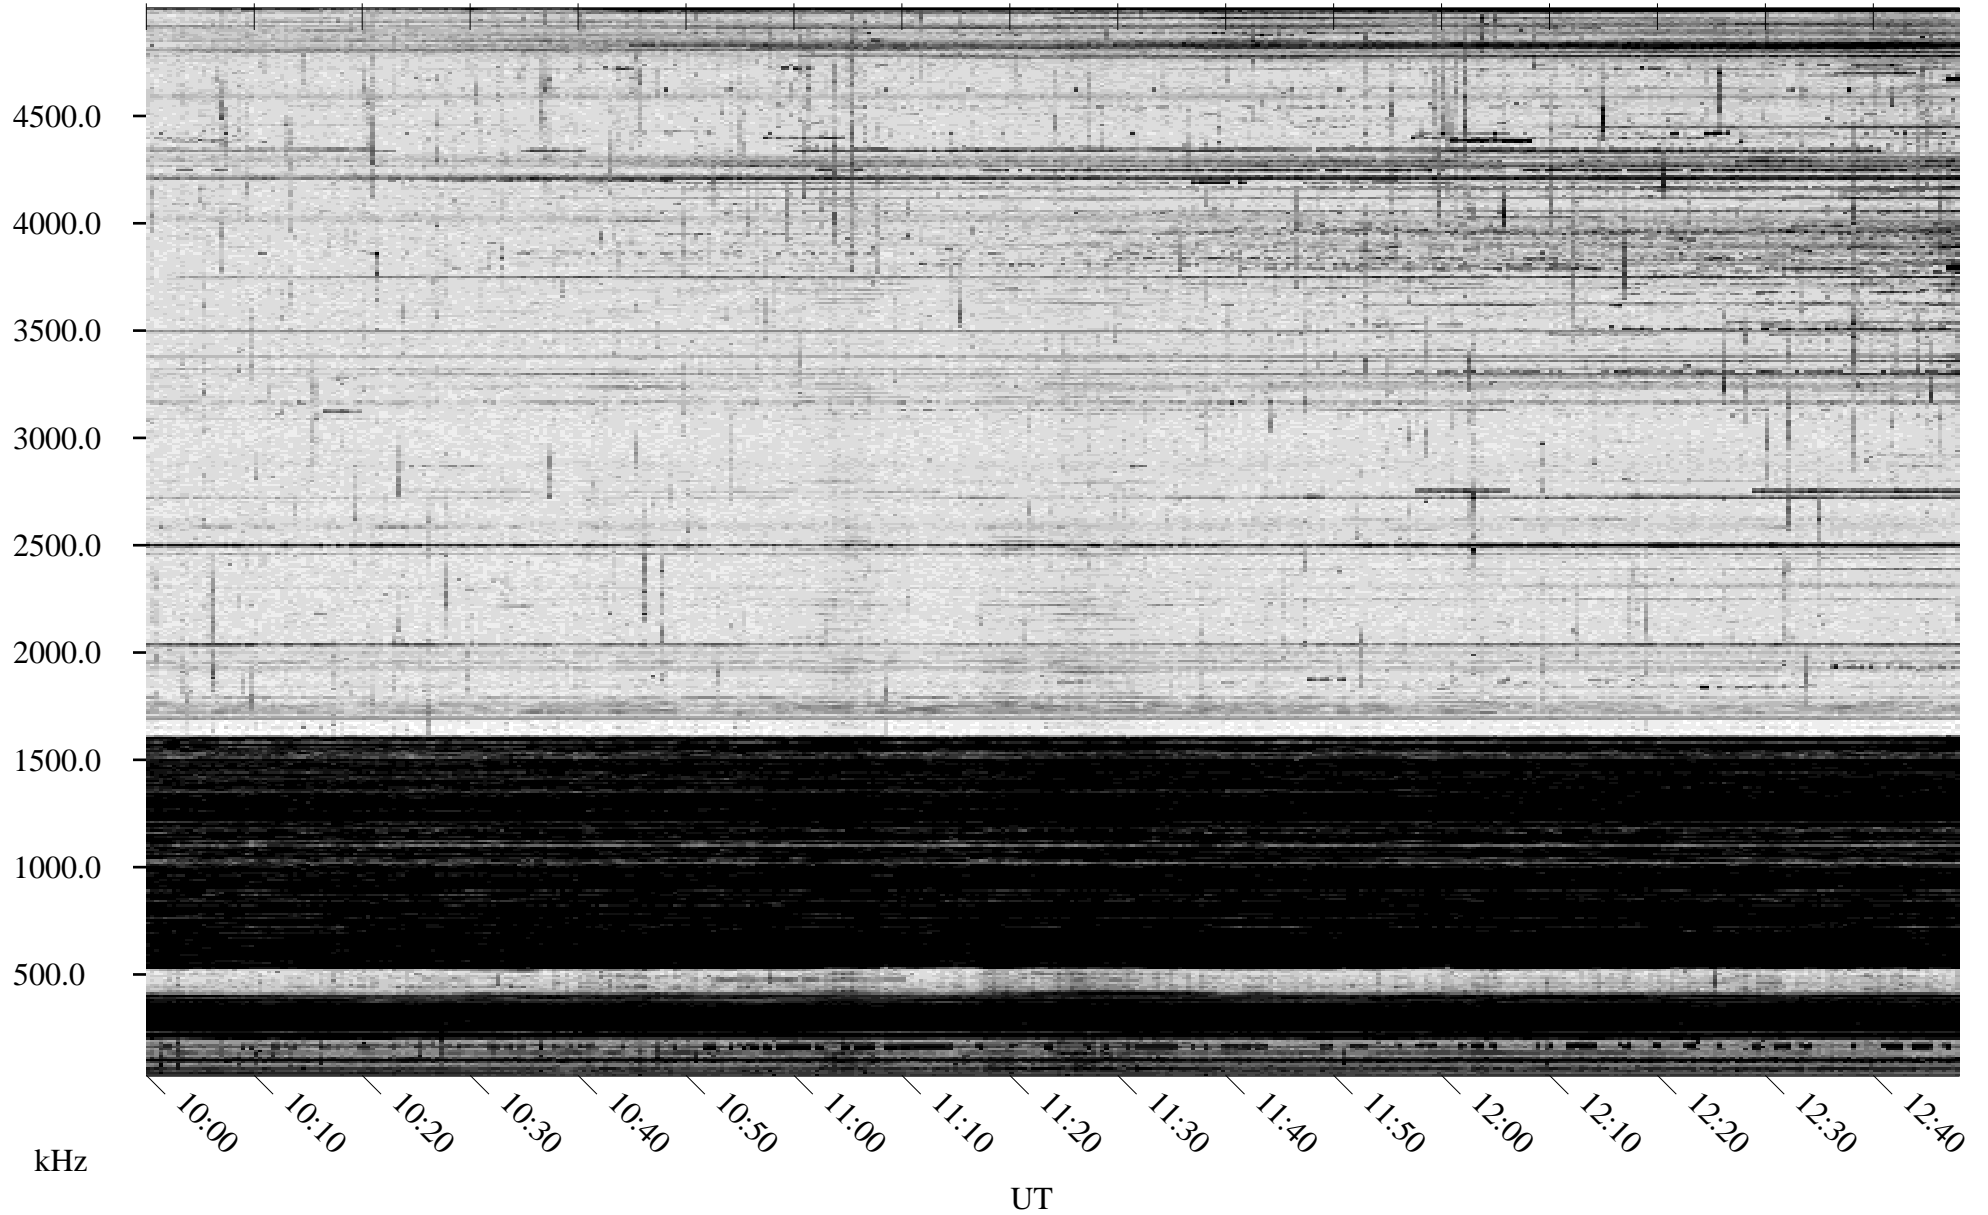

01/16/1996 Churchill, Manitoba

Linear Scale Black = 161 White = 15

ch96016l.r00m max_12

Page 1

01/16/1996 Churchill, Manitoba

Linear Scale Black = 161 White = 15

ch96016l.r00m max_12

Page 2

01/17/1996 Churchill, Manitoba

Linear Scale Black = 161 White = 15

ch96016l.r00m max_12

Page 3

01/17/1996 Churchill, Manitoba

Linear Scale Black = 161 White = 15

ch96016l.r00m max_12

Page 4

01/17/1996 Churchill, Manitoba

Linear Scale Black = 161 White = 15

ch96016l.r00m max_12

Page 5

01/17/1996 Churchill, Manitoba

Linear Scale Black = 161 White = 15

ch96016l.r00m max_12

Page 6

01/17/1996 Churchill, Manitoba

Linear Scale Black = 161 White = 15

ch96016l.r00m max_12

Page 7

01/17/1996 Churchill, Manitoba

Linear Scale Black = 161 White = 15

ch96016l.r00m max_12

Page 8