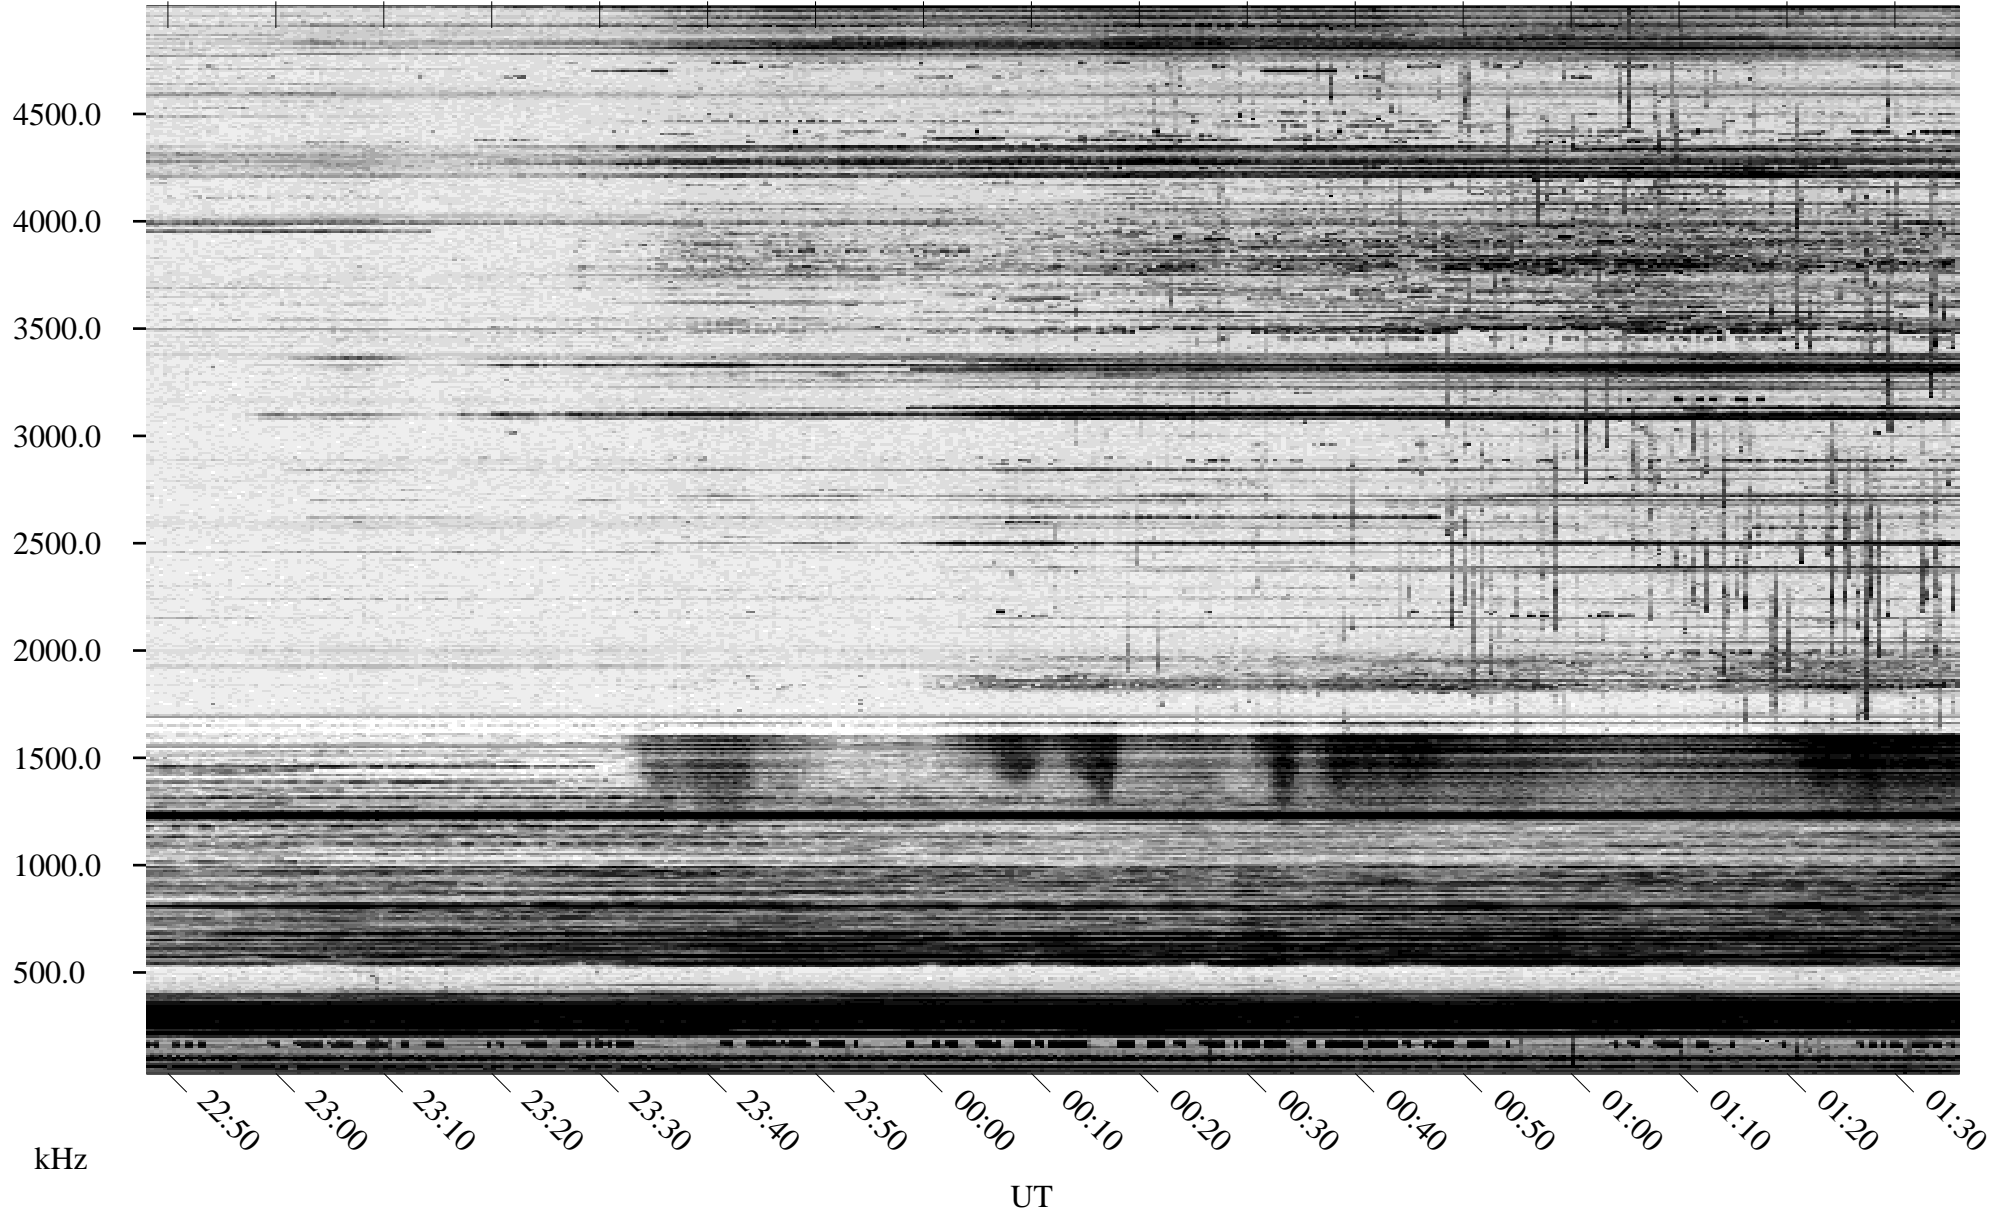

01/16/1996 Churchill, Manitoba

Linear Scale Black = 161 White = 15

ch96016l.r00m max_12

Page 1

01/16/1996 Churchill, Manitoba

Linear Scale Black = 161 White = 15

ch96016l.r00m max_12

Page 2

01/17/1996 Churchill, Manitoba

Linear Scale Black = 161 White = 15

ch96016l.r00m max_12

Page 3

01/17/1996 Churchill, Manitoba

Linear Scale Black = 161 White = 15

ch96016l.r00m max_12

Page 4

01/17/1996 Churchill, Manitoba

Linear Scale Black = 161 White = 15

ch96016l.r00m max_12

Page 5

01/17/1996 Churchill, Manitoba

Linear Scale Black = 161 White = 15

ch96016l.r00m max_12

Page 6

01/17/1996 Churchill, Manitoba

Linear Scale Black = 161 White = 15

ch96016l.r00m max_12

Page 7

01/17/1996 Churchill, Manitoba

Linear Scale Black = 161 White = 15

ch96016l.r00m max_12

Page 8