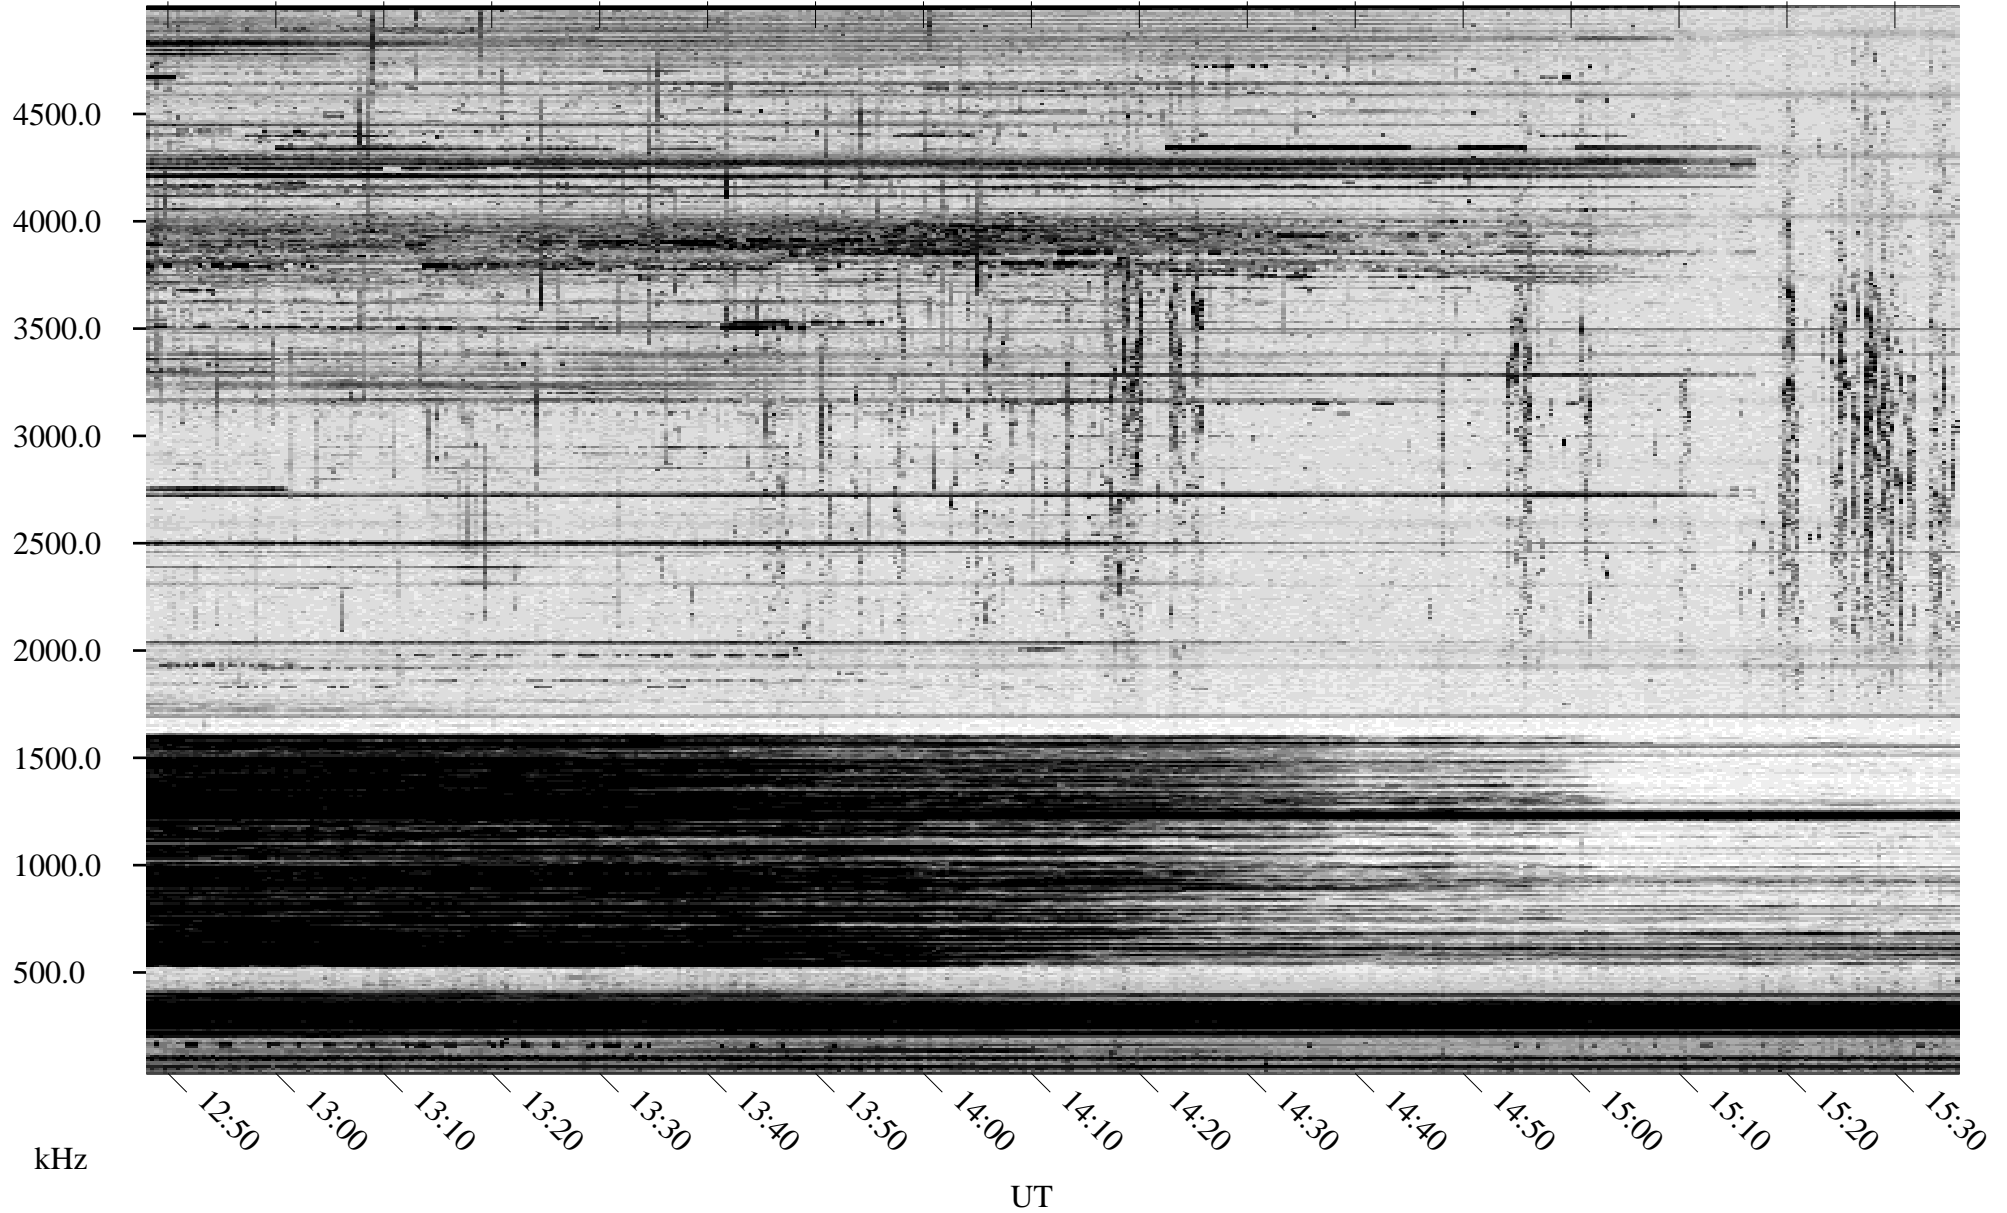

01/16/1996 Churchill, Manitoba

Linear Scale Black = 161 White = 15

ch96016l.r00m max_12

Page 1

01/16/1996 Churchill, Manitoba

Linear Scale Black = 161 White = 15

ch96016l.r00m max_12

Page 2

01/17/1996 Churchill, Manitoba

Linear Scale Black = 161 White = 15

ch96016l.r00m max_12

Page 3

01/17/1996 Churchill, Manitoba

Linear Scale Black = 161 White = 15

ch96016l.r00m max_12

Page 4

01/17/1996 Churchill, Manitoba

Linear Scale Black = 161 White = 15

ch96016l.r00m max_12

Page 5

01/17/1996 Churchill, Manitoba

Linear Scale Black = 161 White = 15

ch96016l.r00m max_12

Page 6

01/17/1996 Churchill, Manitoba

Linear Scale Black = 161 White = 15

ch96016l.r00m max_12

Page 7

01/17/1996 Churchill, Manitoba

Linear Scale Black = 161 White = 15

ch96016l.r00m max_12

Page 8