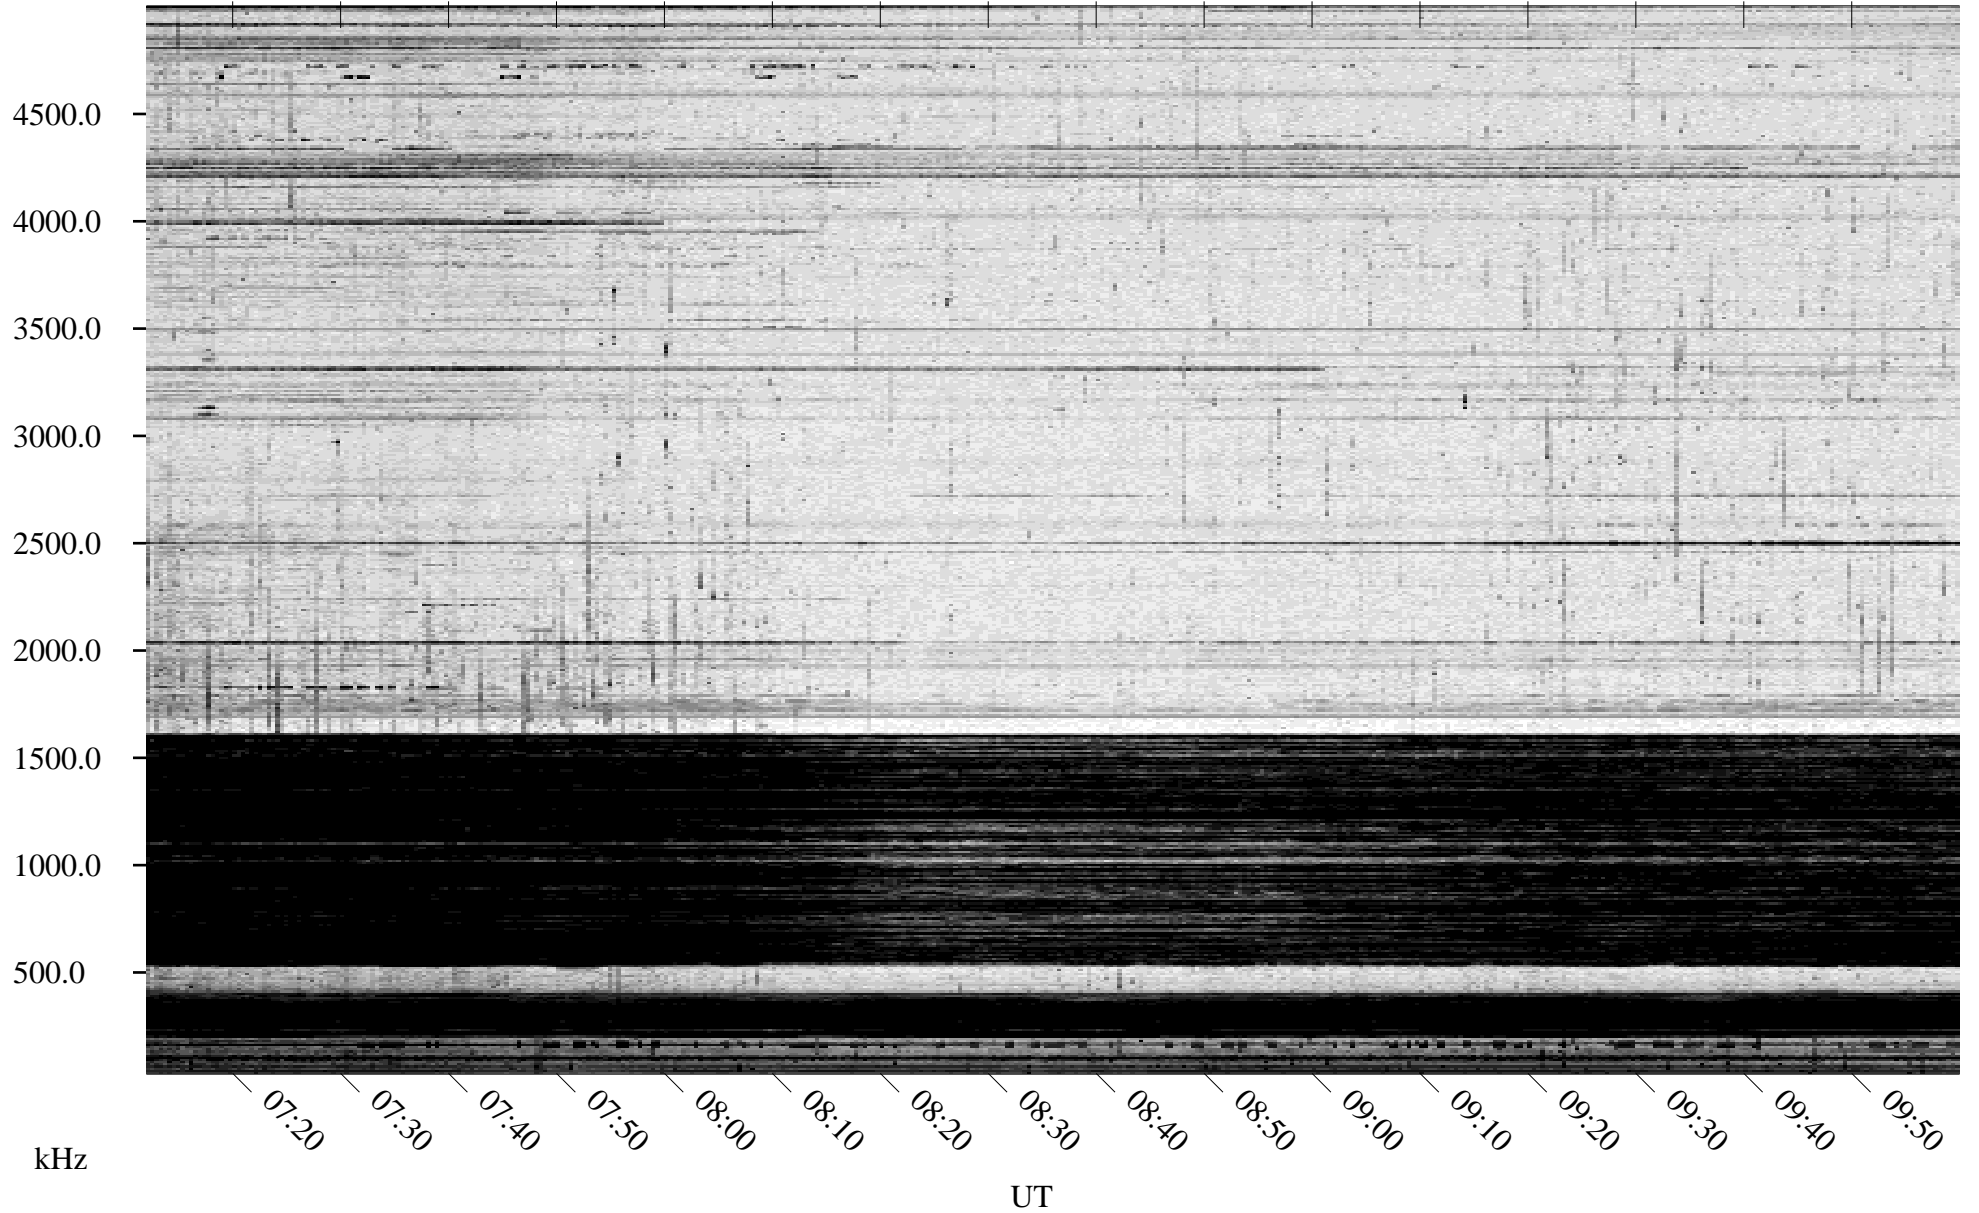

01/16/1996 Churchill, Manitoba

Linear Scale Black = 161 White = 15

ch96016l.r00m max_12

Page 1

01/16/1996 Churchill, Manitoba

Linear Scale Black = 161 White = 15

ch96016l.r00m max_12

Page 2

01/17/1996 Churchill, Manitoba

Linear Scale Black = 161 White = 15

ch96016l.r00m max_12

Page 3

01/17/1996 Churchill, Manitoba

Linear Scale Black = 161 White = 15

ch96016l.r00m max_12

Page 4

01/17/1996 Churchill, Manitoba

Linear Scale Black = 161 White = 15

ch96016l.r00m max_12

Page 5

01/17/1996 Churchill, Manitoba

Linear Scale Black = 161 White = 15

ch96016l.r00m max_12

Page 6

01/17/1996 Churchill, Manitoba

Linear Scale Black = 161 White = 15

ch96016l.r00m max_12

Page 7

01/17/1996 Churchill, Manitoba

Linear Scale Black = 161 White = 15

ch96016l.r00m max_12

Page 8