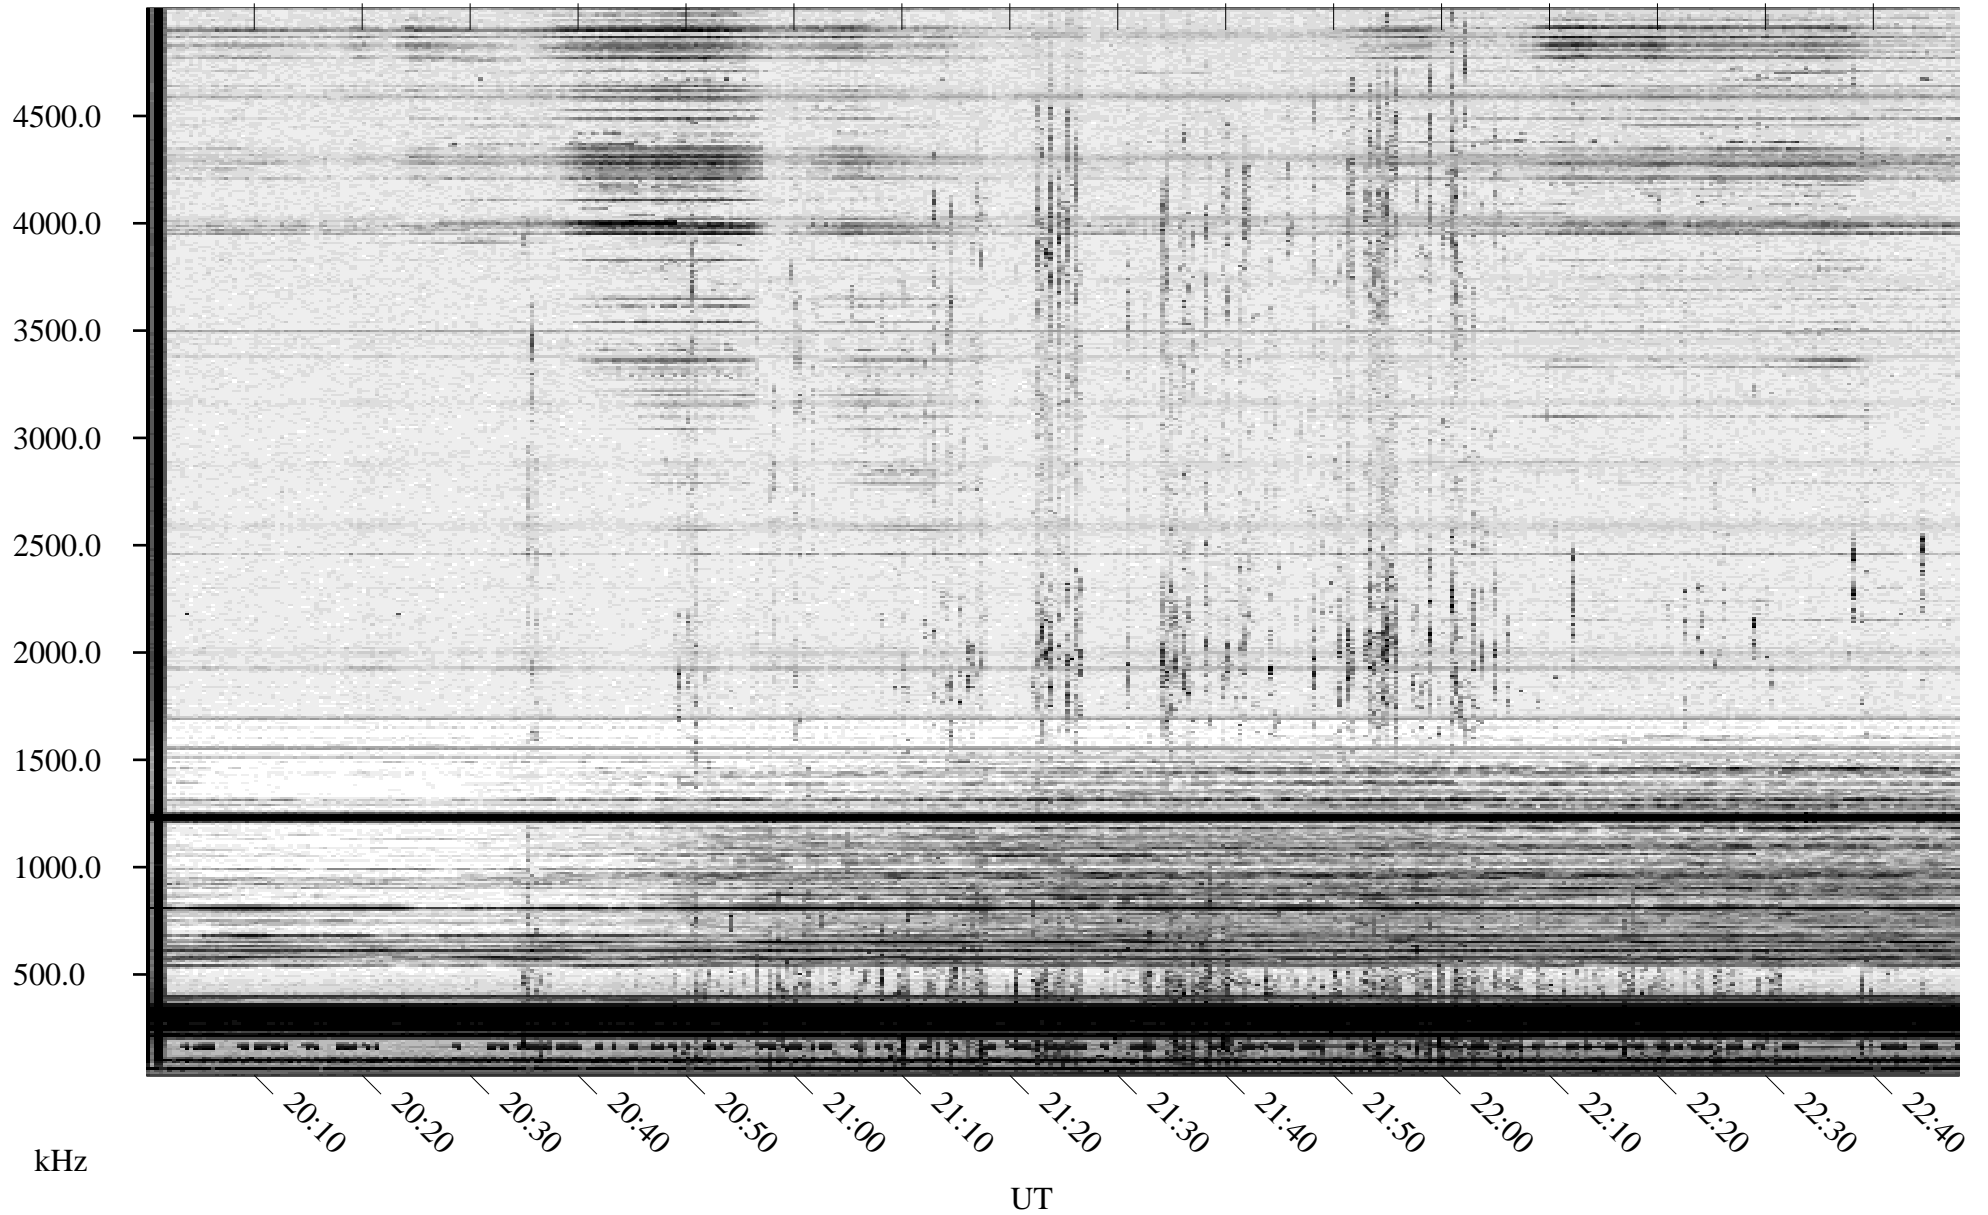

01/16/1996 Churchill, Manitoba

Linear Scale Black = 161 White = 15

ch96016l.r00m max_12

Page 1

01/16/1996 Churchill, Manitoba

Linear Scale Black = 161 White = 15

ch96016l.r00m max_12

Page 2

01/17/1996 Churchill, Manitoba

Linear Scale Black = 161 White = 15

ch96016l.r00m max_12

Page 3

01/17/1996 Churchill, Manitoba

Linear Scale Black = 161 White = 15

ch96016l.r00m max_12

Page 4

01/17/1996 Churchill, Manitoba

Linear Scale Black = 161 White = 15

ch96016l.r00m max_12

Page 5

01/17/1996 Churchill, Manitoba

Linear Scale Black = 161 White = 15

ch96016l.r00m max_12

Page 6

01/17/1996 Churchill, Manitoba

Linear Scale Black = 161 White = 15

ch96016l.r00m max_12

Page 7

01/17/1996 Churchill, Manitoba

Linear Scale Black = 161 White = 15

ch96016l.r00m max_12

Page 8