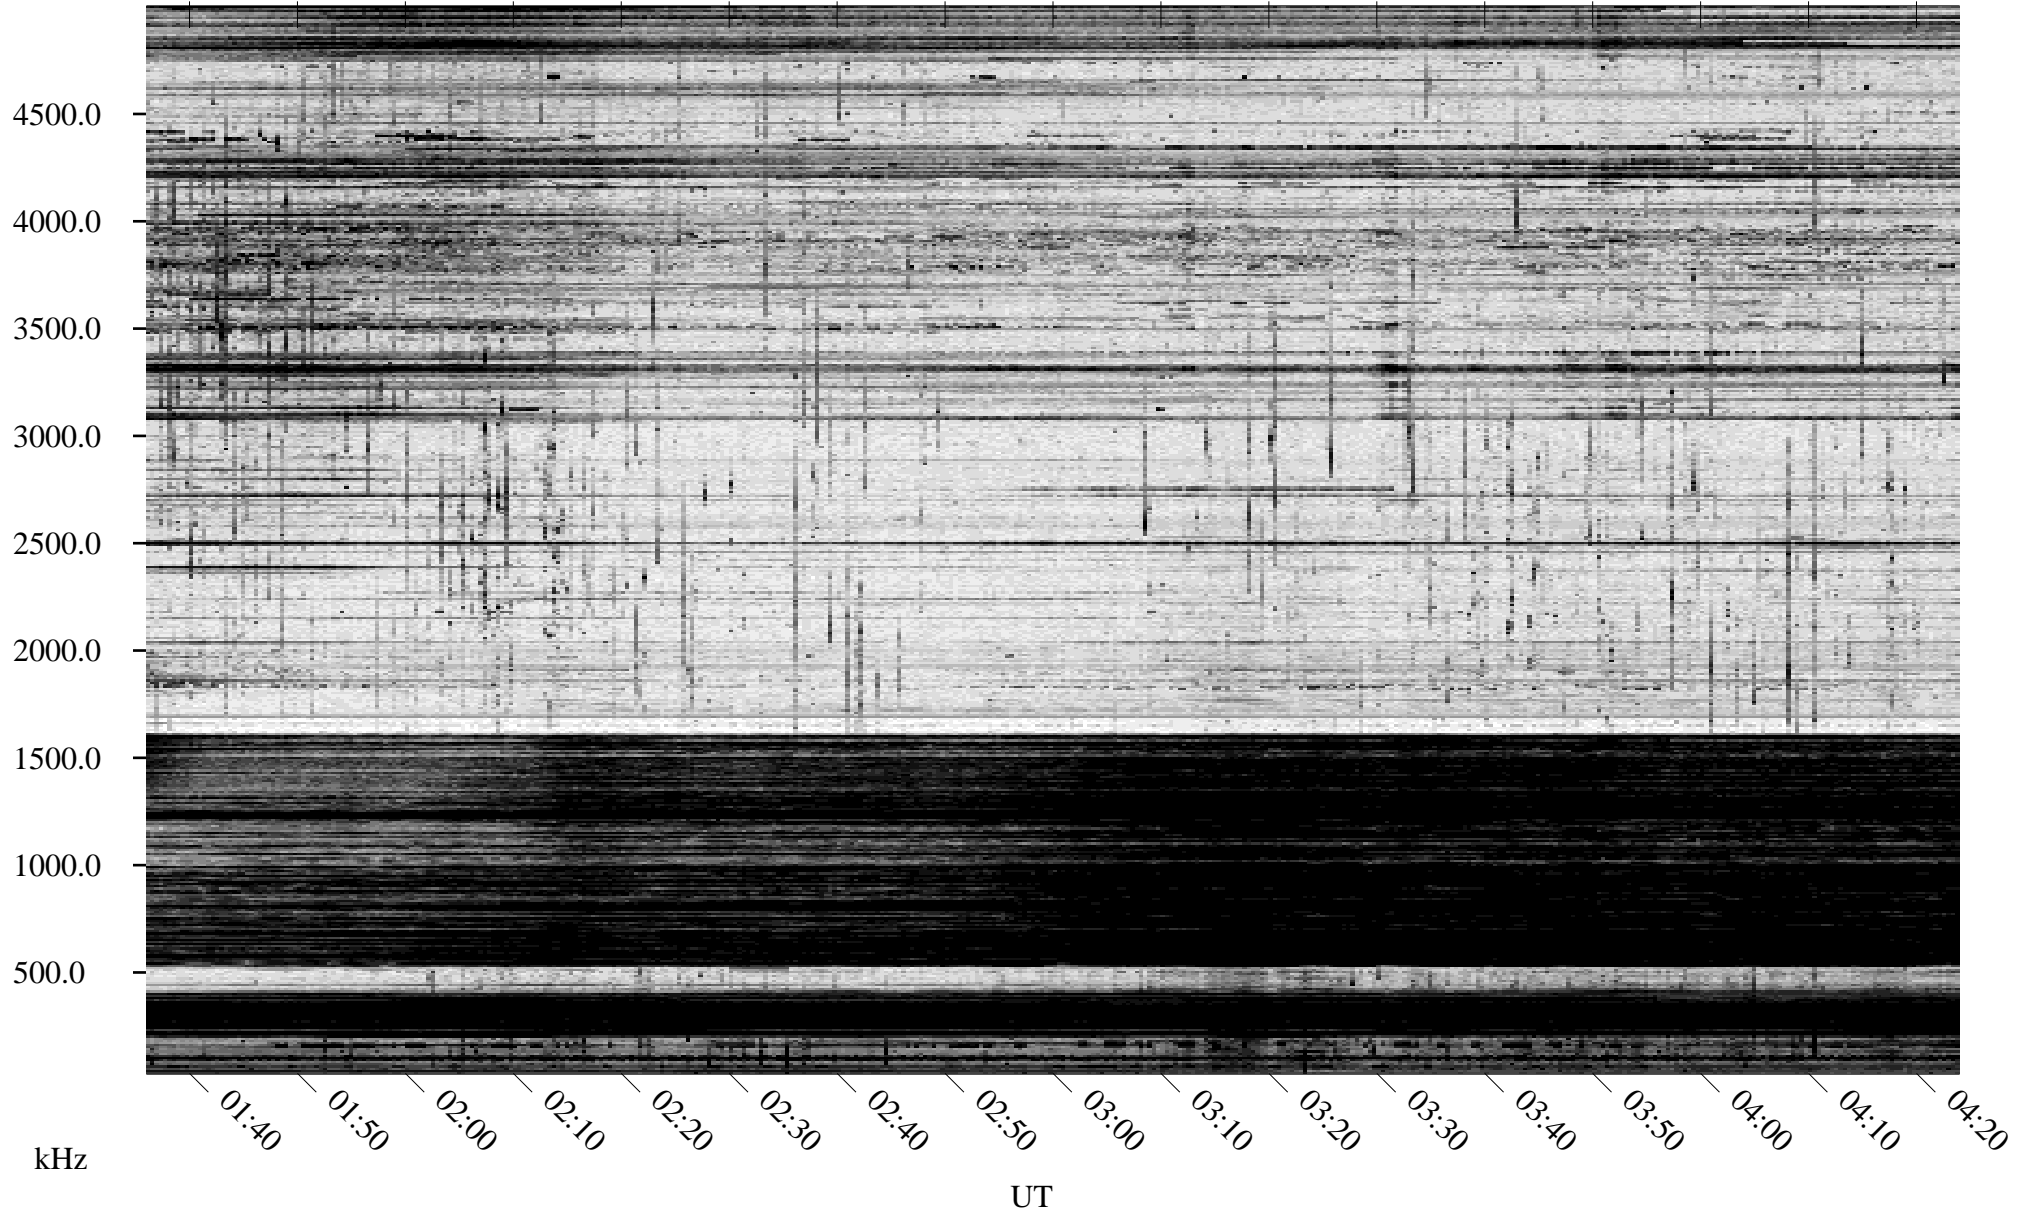

01/16/1996 Churchill, Manitoba

Linear Scale Black = 161 White = 15

ch96016l.r00m max_12

Page 1

01/16/1996 Churchill, Manitoba

Linear Scale Black = 161 White = 15

ch96016l.r00m max_12

Page 2

01/17/1996 Churchill, Manitoba

Linear Scale Black = 161 White = 15

ch96016l.r00m max_12

Page 3

01/17/1996 Churchill, Manitoba

Linear Scale Black = 161 White = 15

ch96016l.r00m max_12

Page 4

01/17/1996 Churchill, Manitoba

Linear Scale Black = 161 White = 15

ch96016l.r00m max_12

Page 5

01/17/1996 Churchill, Manitoba

Linear Scale Black = 161 White = 15

ch96016l.r00m max_12

Page 6

01/17/1996 Churchill, Manitoba

Linear Scale Black = 161 White = 15

ch96016l.r00m max_12

Page 7

01/17/1996 Churchill, Manitoba

Linear Scale Black = 161 White = 15

ch96016l.r00m max_12

Page 8