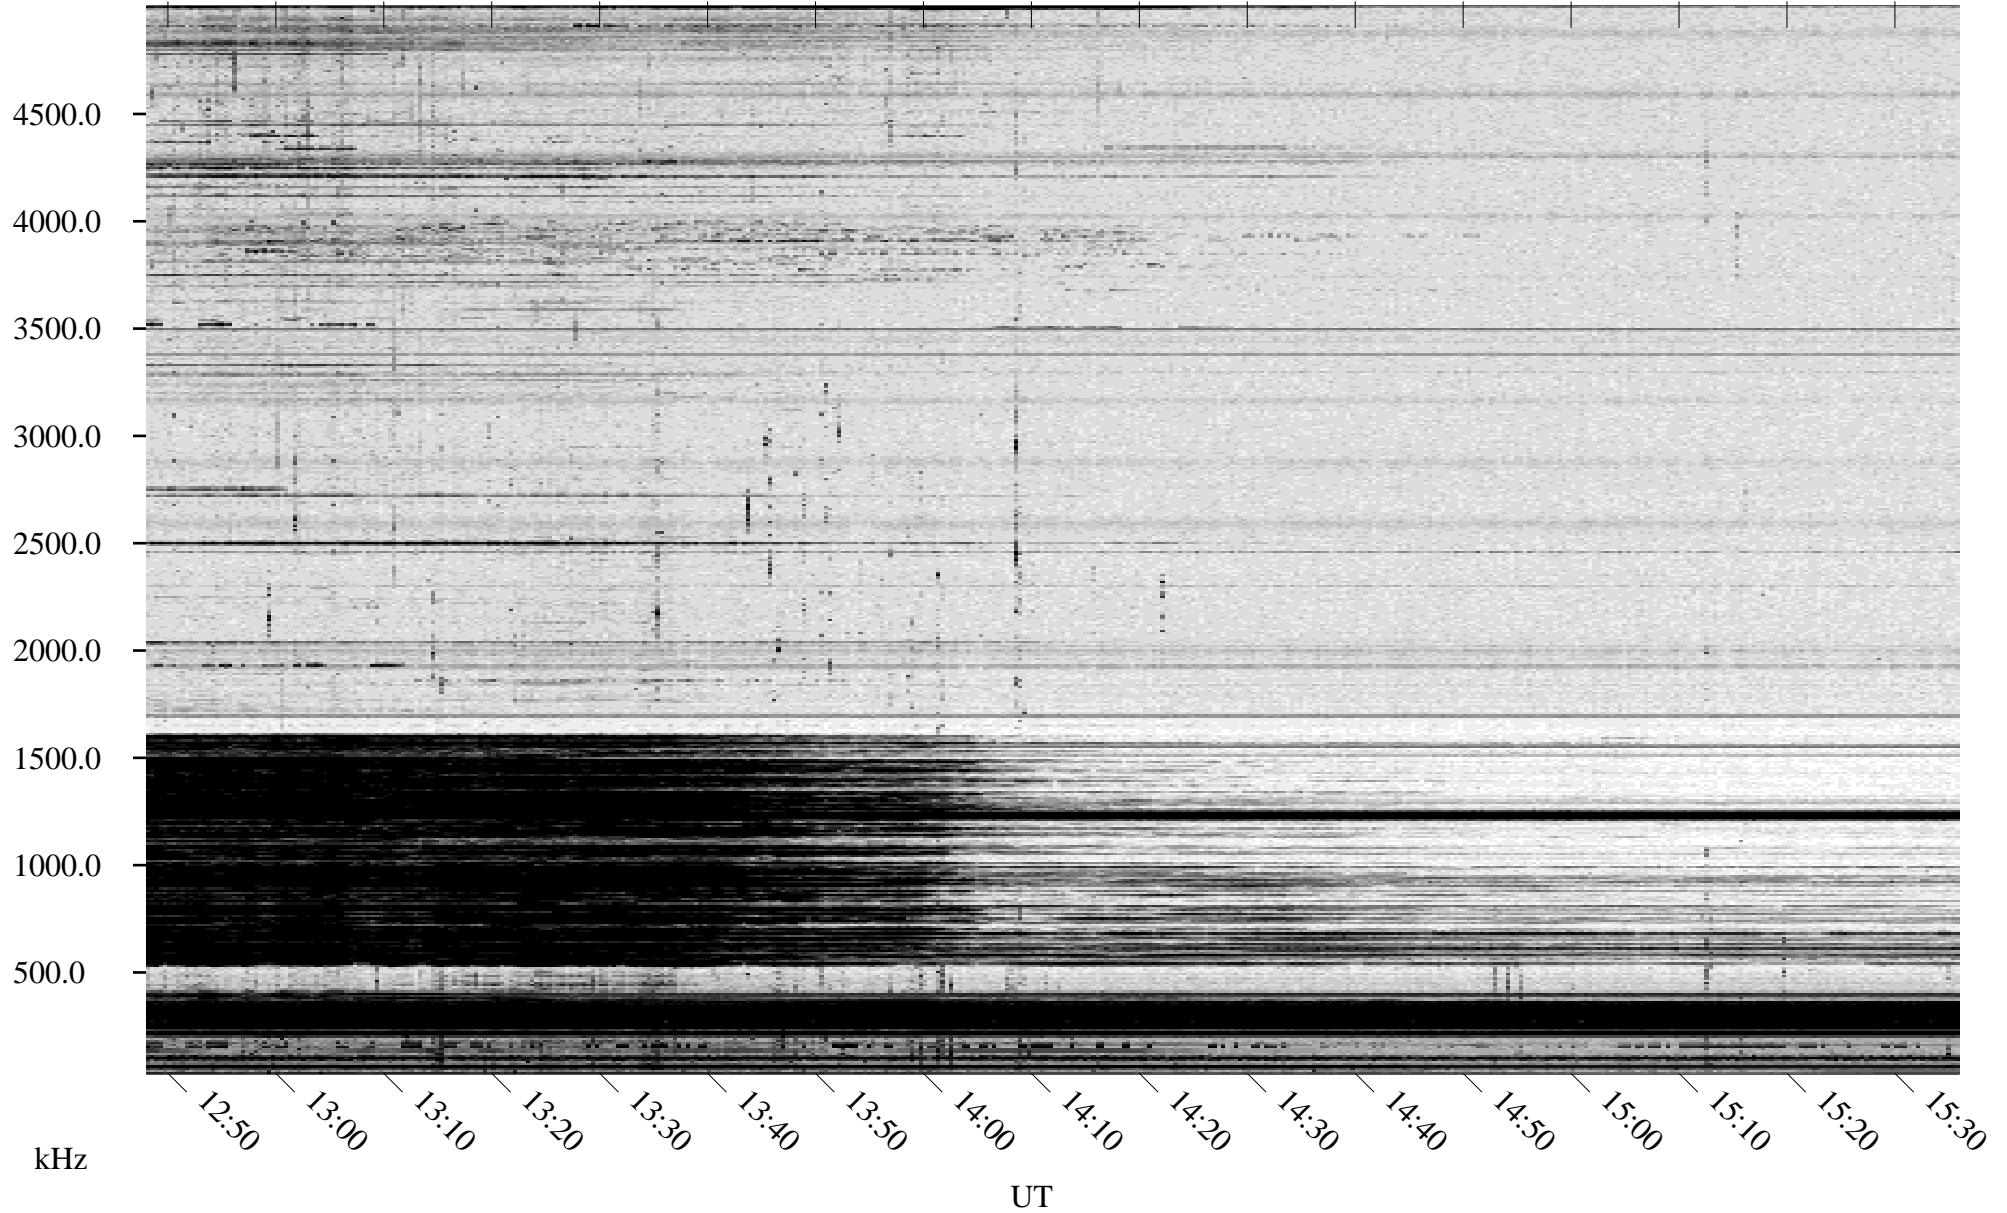

01/17/1996 Churchill, Manitoba

Linear Scale Black = 161 White = 15

ch96017l.r00m max_12

Page 1

01/17/1996 Churchill, Manitoba

Linear Scale Black = 161 White = 15

ch96017l.r00m max_12

Page 2

01/18/1996 Churchill, Manitoba

Linear Scale Black = 161 White = 15

ch96017l.r00m max_12

Page 3

01/18/1996 Churchill, Manitoba

Linear Scale Black = 161 White = 15

ch96017l.r00m max_12

Page 4

01/18/1996 Churchill, Manitoba

Linear Scale Black = 161 White = 15

ch96017l.r00m max_12

Page 5

01/18/1996 Churchill, Manitoba

Linear Scale Black = 161 White = 15

ch96017l.r00m max_12

Page 6

01/18/1996 Churchill, Manitoba

Linear Scale Black = 161 White = 15

ch96017l.r00m max_12

Page 7

01/18/1996 Churchill, Manitoba

Linear Scale Black = 161 White = 15

ch96017l.r00m max_12

Page 8