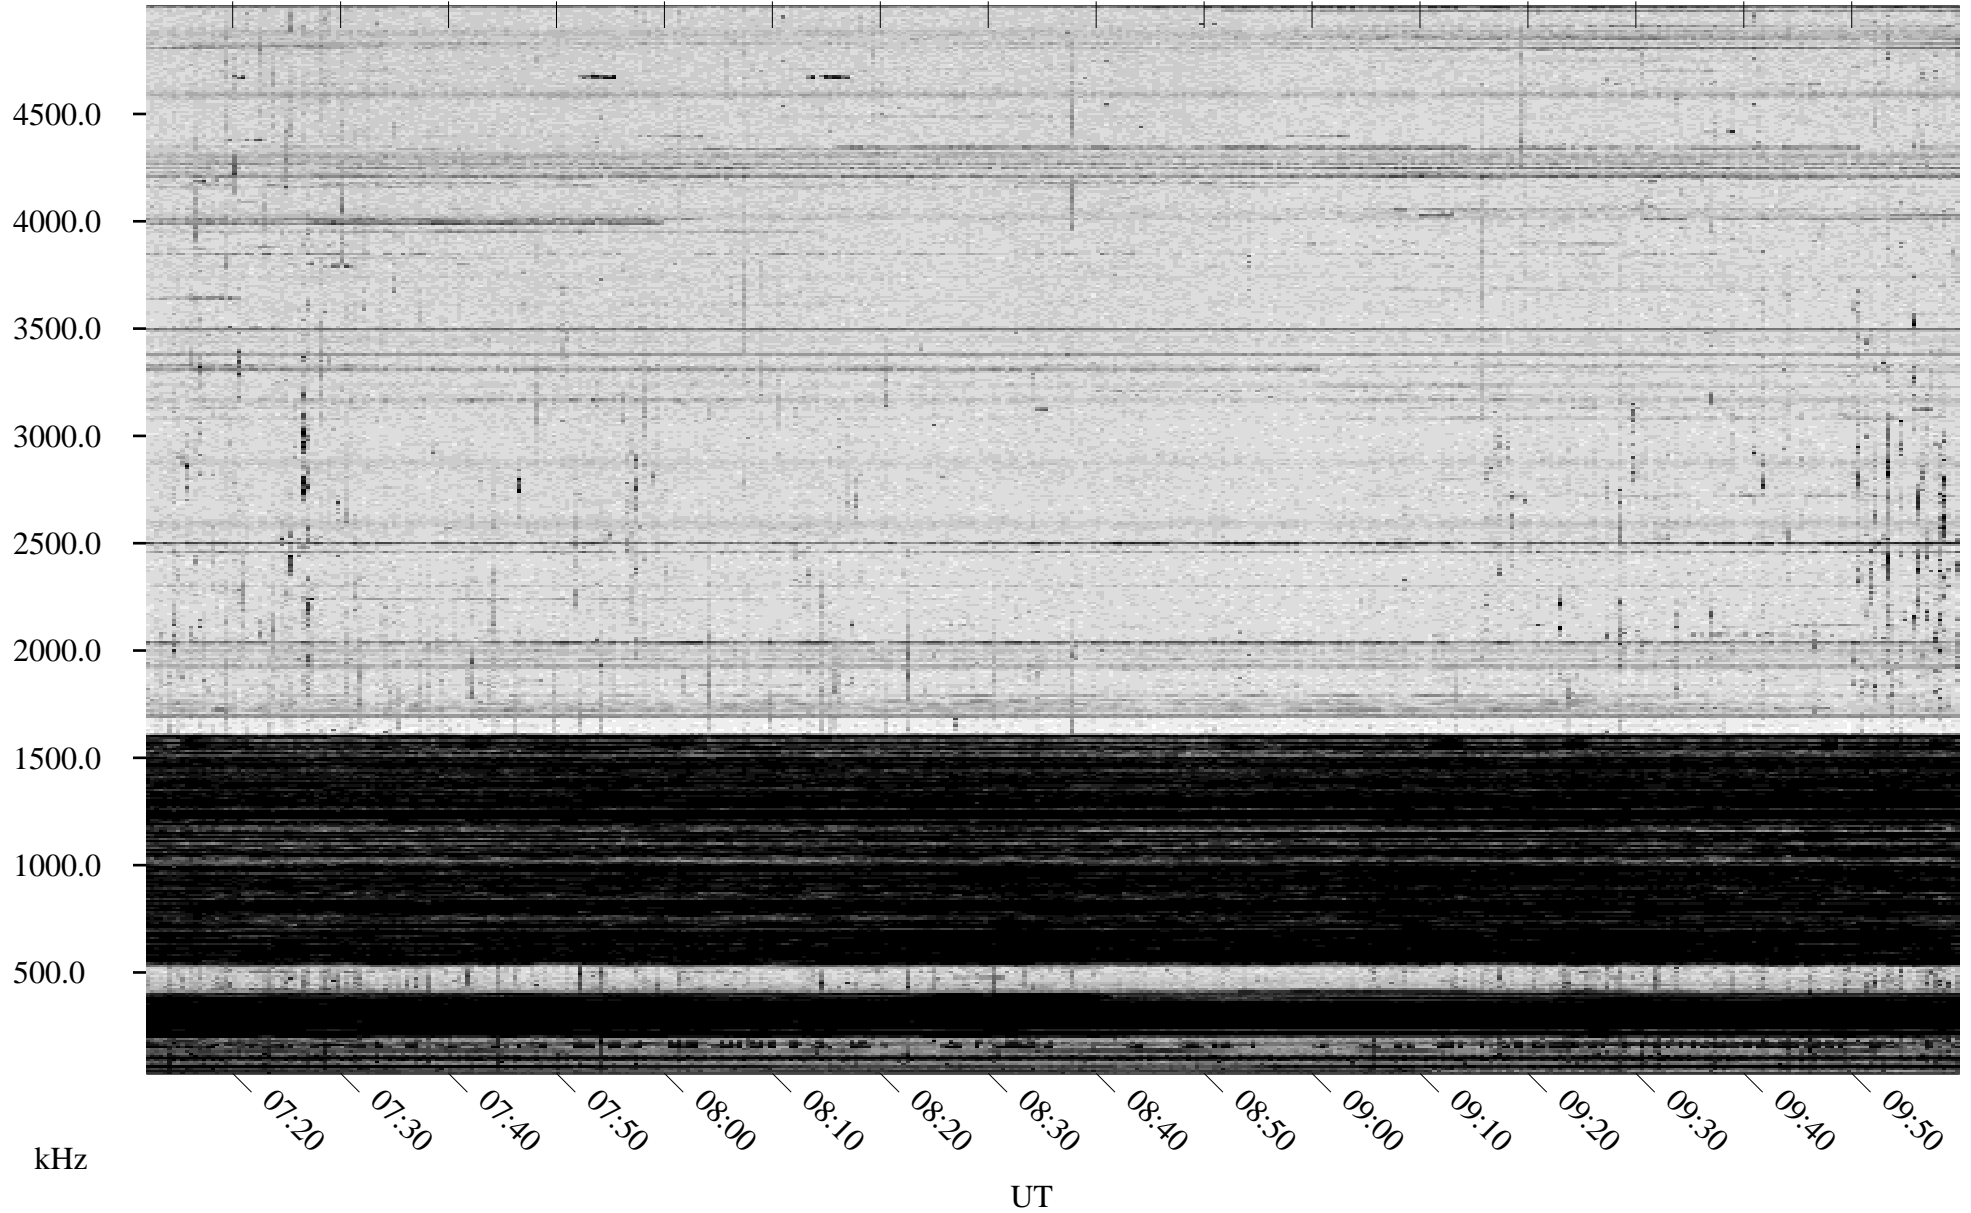

01/17/1996 Churchill, Manitoba

Linear Scale Black = 161 White = 15

ch96017l.r00m max_12

Page 1

01/17/1996 Churchill, Manitoba

Linear Scale Black = 161 White = 15

ch96017l.r00m max_12

Page 2

01/18/1996 Churchill, Manitoba

Linear Scale Black = 161 White = 15

ch96017l.r00m max_12

Page 3

01/18/1996 Churchill, Manitoba

Linear Scale Black = 161 White = 15

ch96017l.r00m max_12

Page 4

01/18/1996 Churchill, Manitoba

Linear Scale Black = 161 White = 15

ch96017l.r00m max_12

Page 5

01/18/1996 Churchill, Manitoba

Linear Scale Black = 161 White = 15

ch96017l.r00m max_12

Page 6

01/18/1996 Churchill, Manitoba

Linear Scale Black = 161 White = 15

ch96017l.r00m max_12

Page 7

01/18/1996 Churchill, Manitoba

Linear Scale Black = 161 White = 15

ch96017l.r00m max_12

Page 8