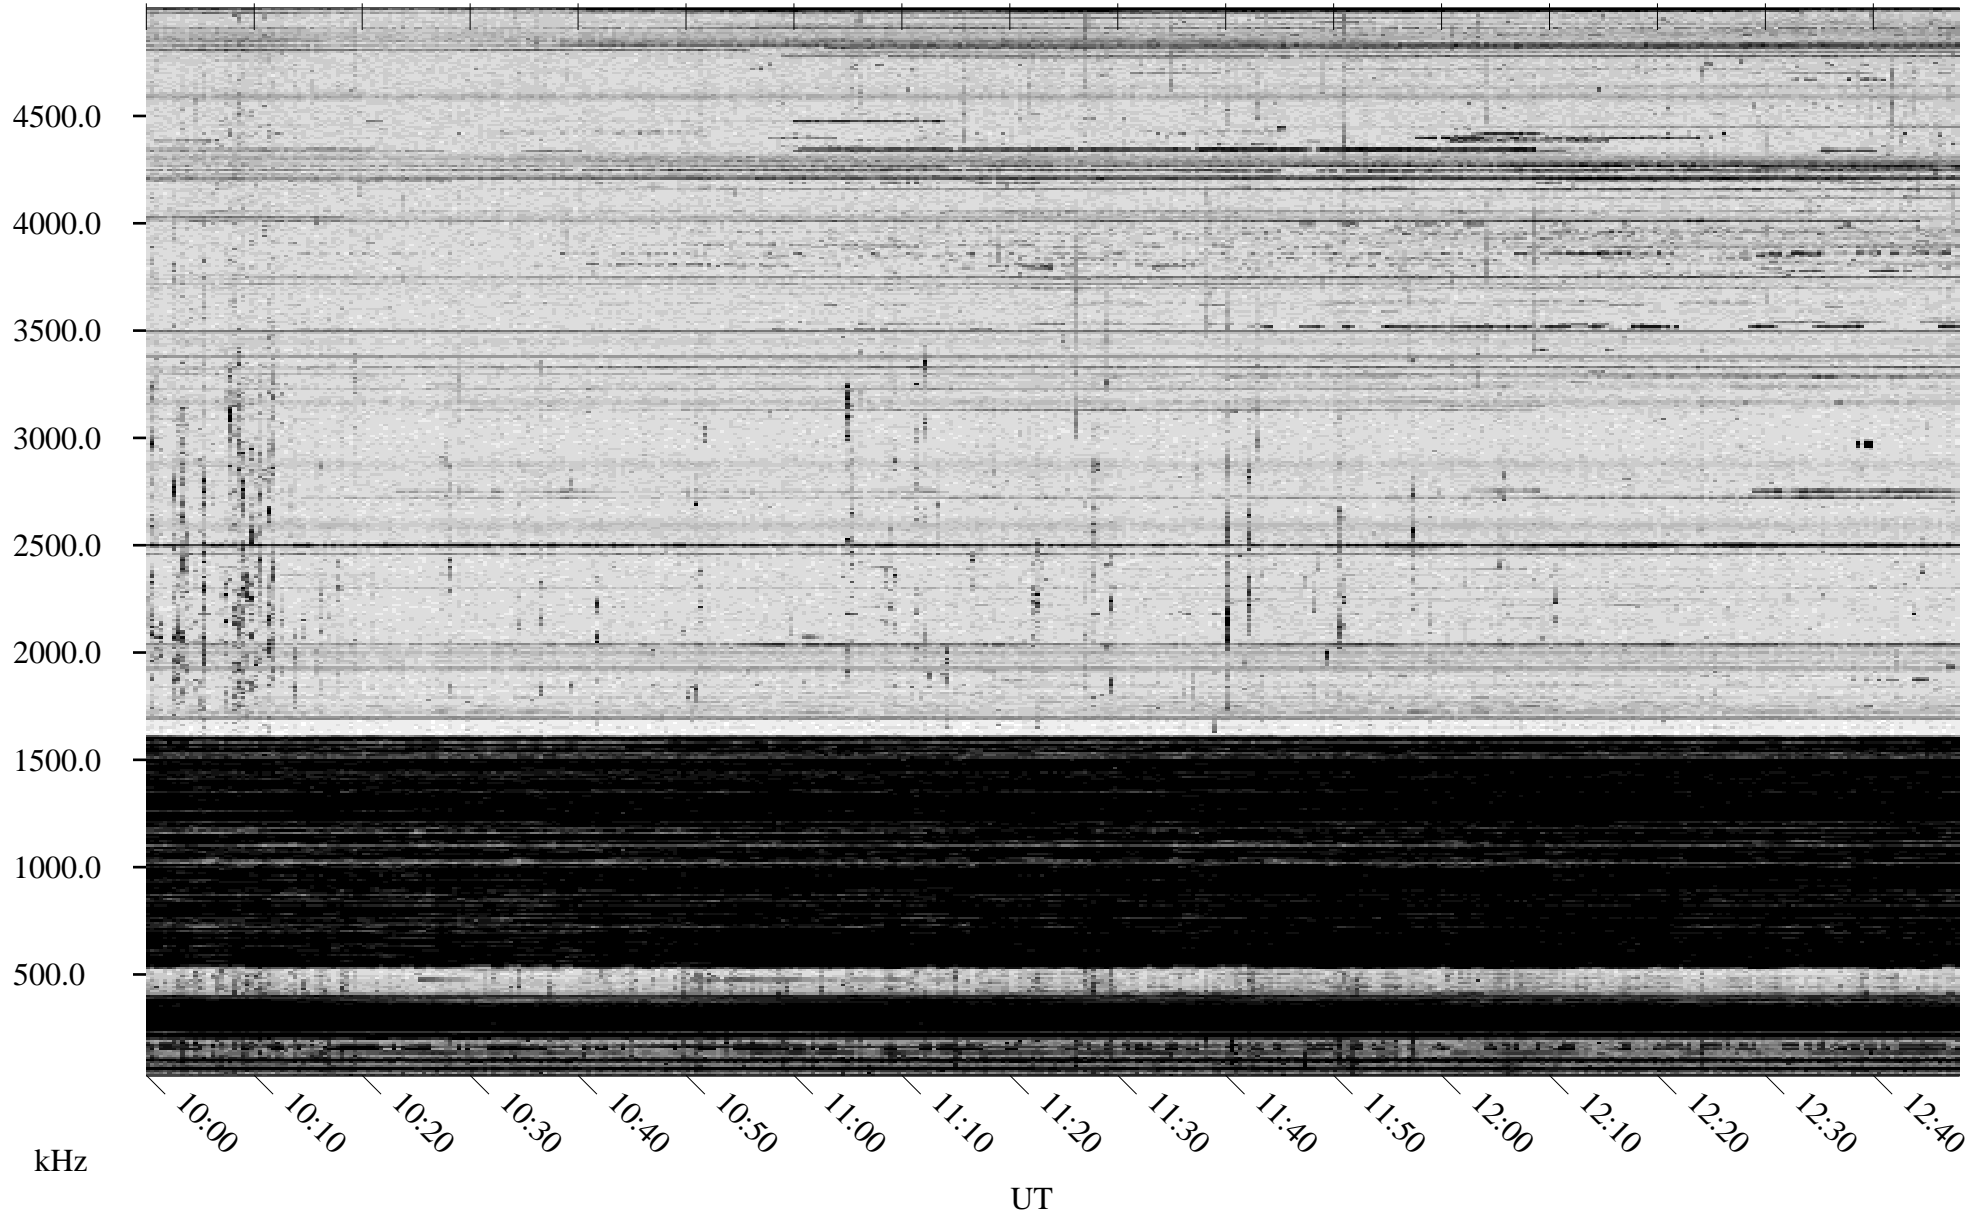

01/17/1996 Churchill, Manitoba

Linear Scale Black = 161 White = 15

ch96017l.r00m max_12

Page 1

01/17/1996 Churchill, Manitoba

Linear Scale Black = 161 White = 15

ch96017l.r00m max_12

Page 2

01/18/1996 Churchill, Manitoba

Linear Scale Black = 161 White = 15

ch96017l.r00m max_12

Page 3

01/18/1996 Churchill, Manitoba

Linear Scale Black = 161 White = 15

ch96017l.r00m max_12

Page 4

01/18/1996 Churchill, Manitoba

Linear Scale Black = 161 White = 15

ch96017l.r00m max_12

Page 5

01/18/1996 Churchill, Manitoba

Linear Scale Black = 161 White = 15

ch96017l.r00m max_12

Page 6

01/18/1996 Churchill, Manitoba

Linear Scale Black = 161 White = 15

ch96017l.r00m max_12

Page 7

01/18/1996 Churchill, Manitoba

Linear Scale Black = 161 White = 15

ch96017l.r00m max_12

Page 8