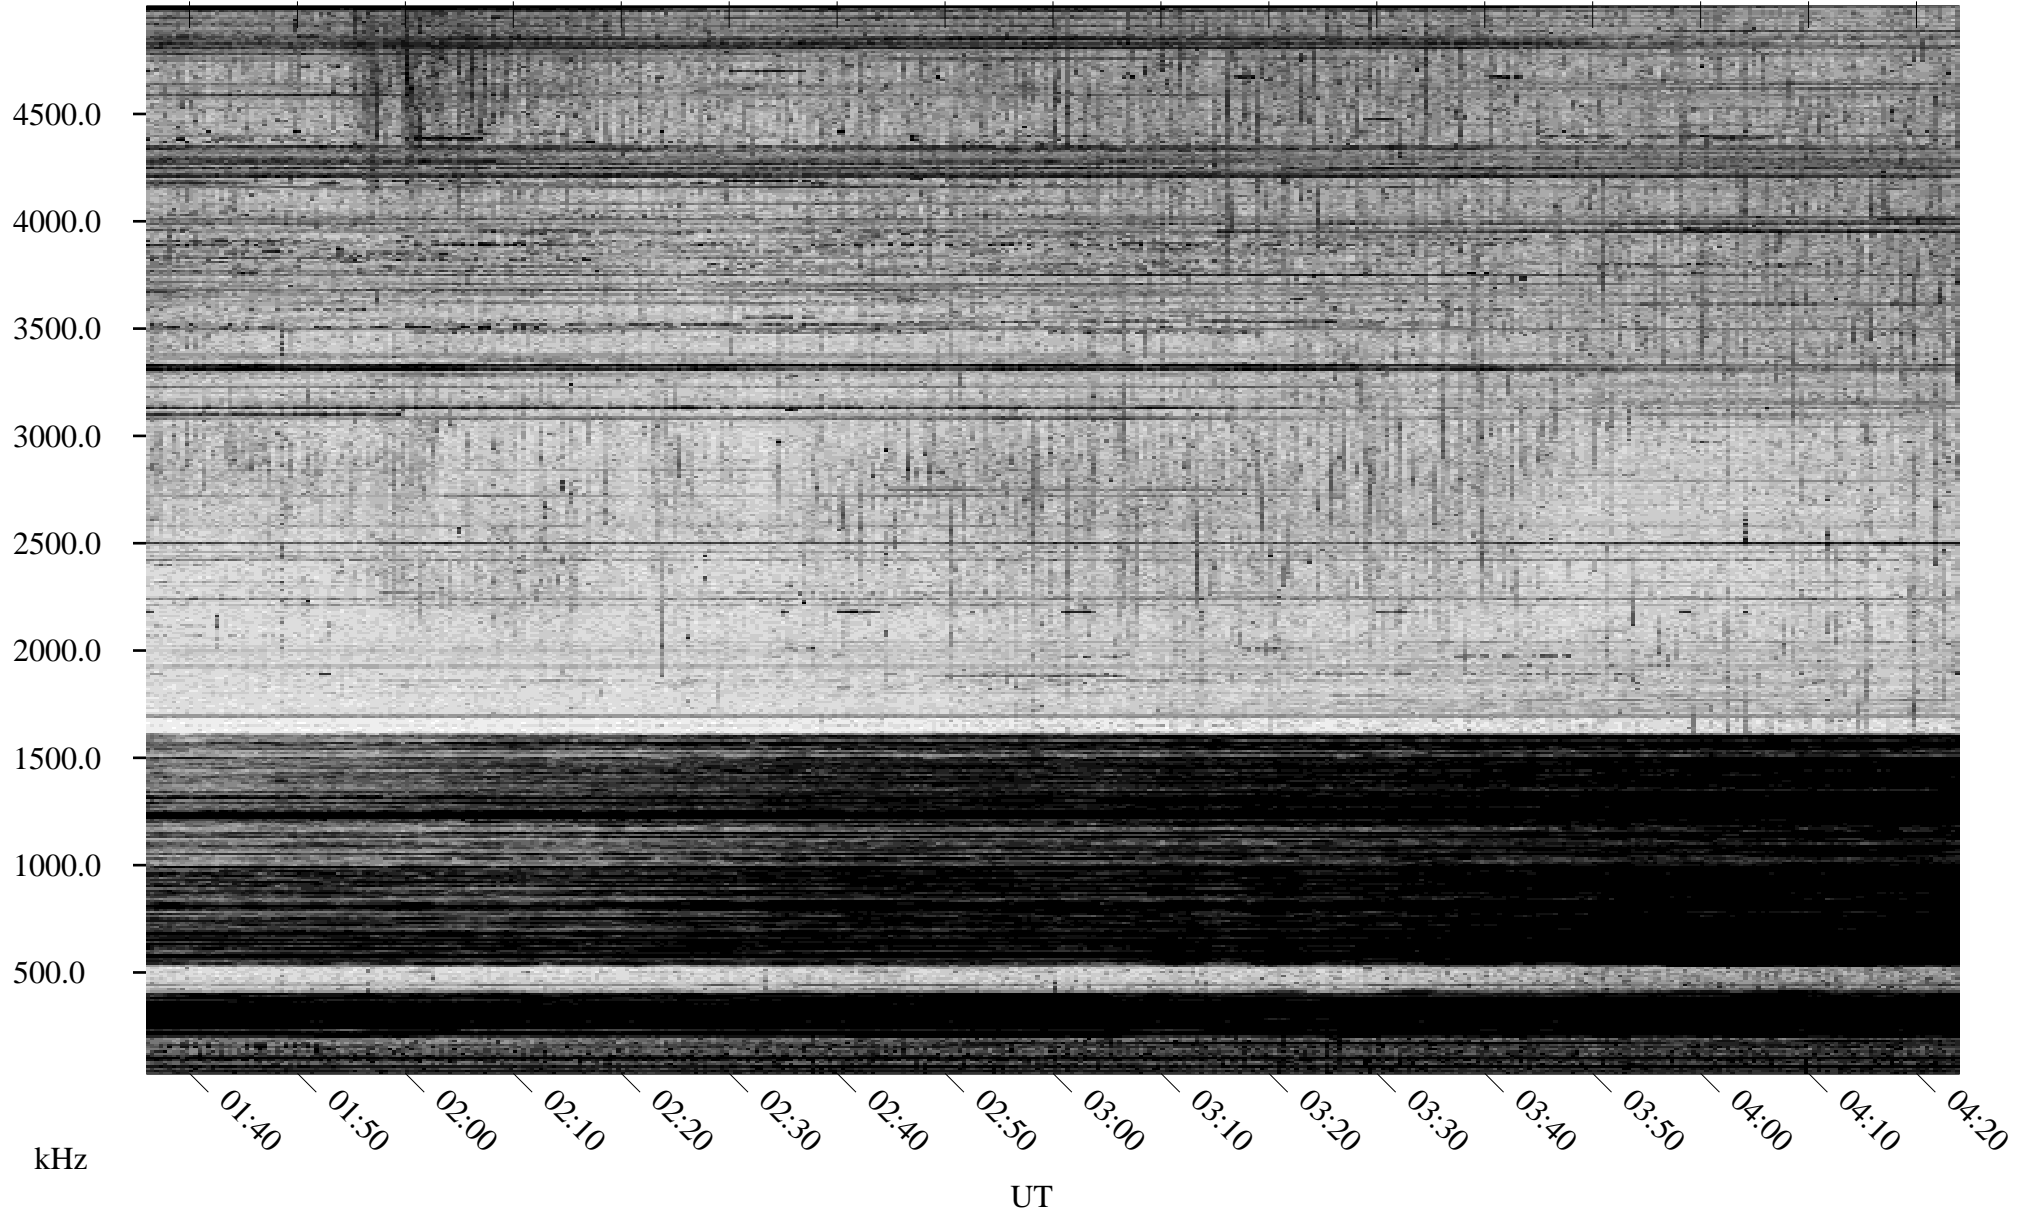

01/17/1996 Churchill, Manitoba

Linear Scale Black = 161 White = 15

ch96017l.r00m max_12

Page 1

01/17/1996 Churchill, Manitoba

Linear Scale Black = 161 White = 15

ch96017l.r00m max_12

Page 2

01/18/1996 Churchill, Manitoba

Linear Scale Black = 161 White = 15

ch96017l.r00m max_12

Page 3

01/18/1996 Churchill, Manitoba

Linear Scale Black = 161 White = 15

ch96017l.r00m max_12

Page 4

01/18/1996 Churchill, Manitoba

Linear Scale Black = 161 White = 15

ch96017l.r00m max_12

Page 5

01/18/1996 Churchill, Manitoba

Linear Scale Black = 161 White = 15

ch96017l.r00m max_12

Page 6

01/18/1996 Churchill, Manitoba

Linear Scale Black = 161 White = 15

ch96017l.r00m max_12

Page 7

01/18/1996 Churchill, Manitoba

Linear Scale Black = 161 White = 15

ch96017l.r00m max_12

Page 8