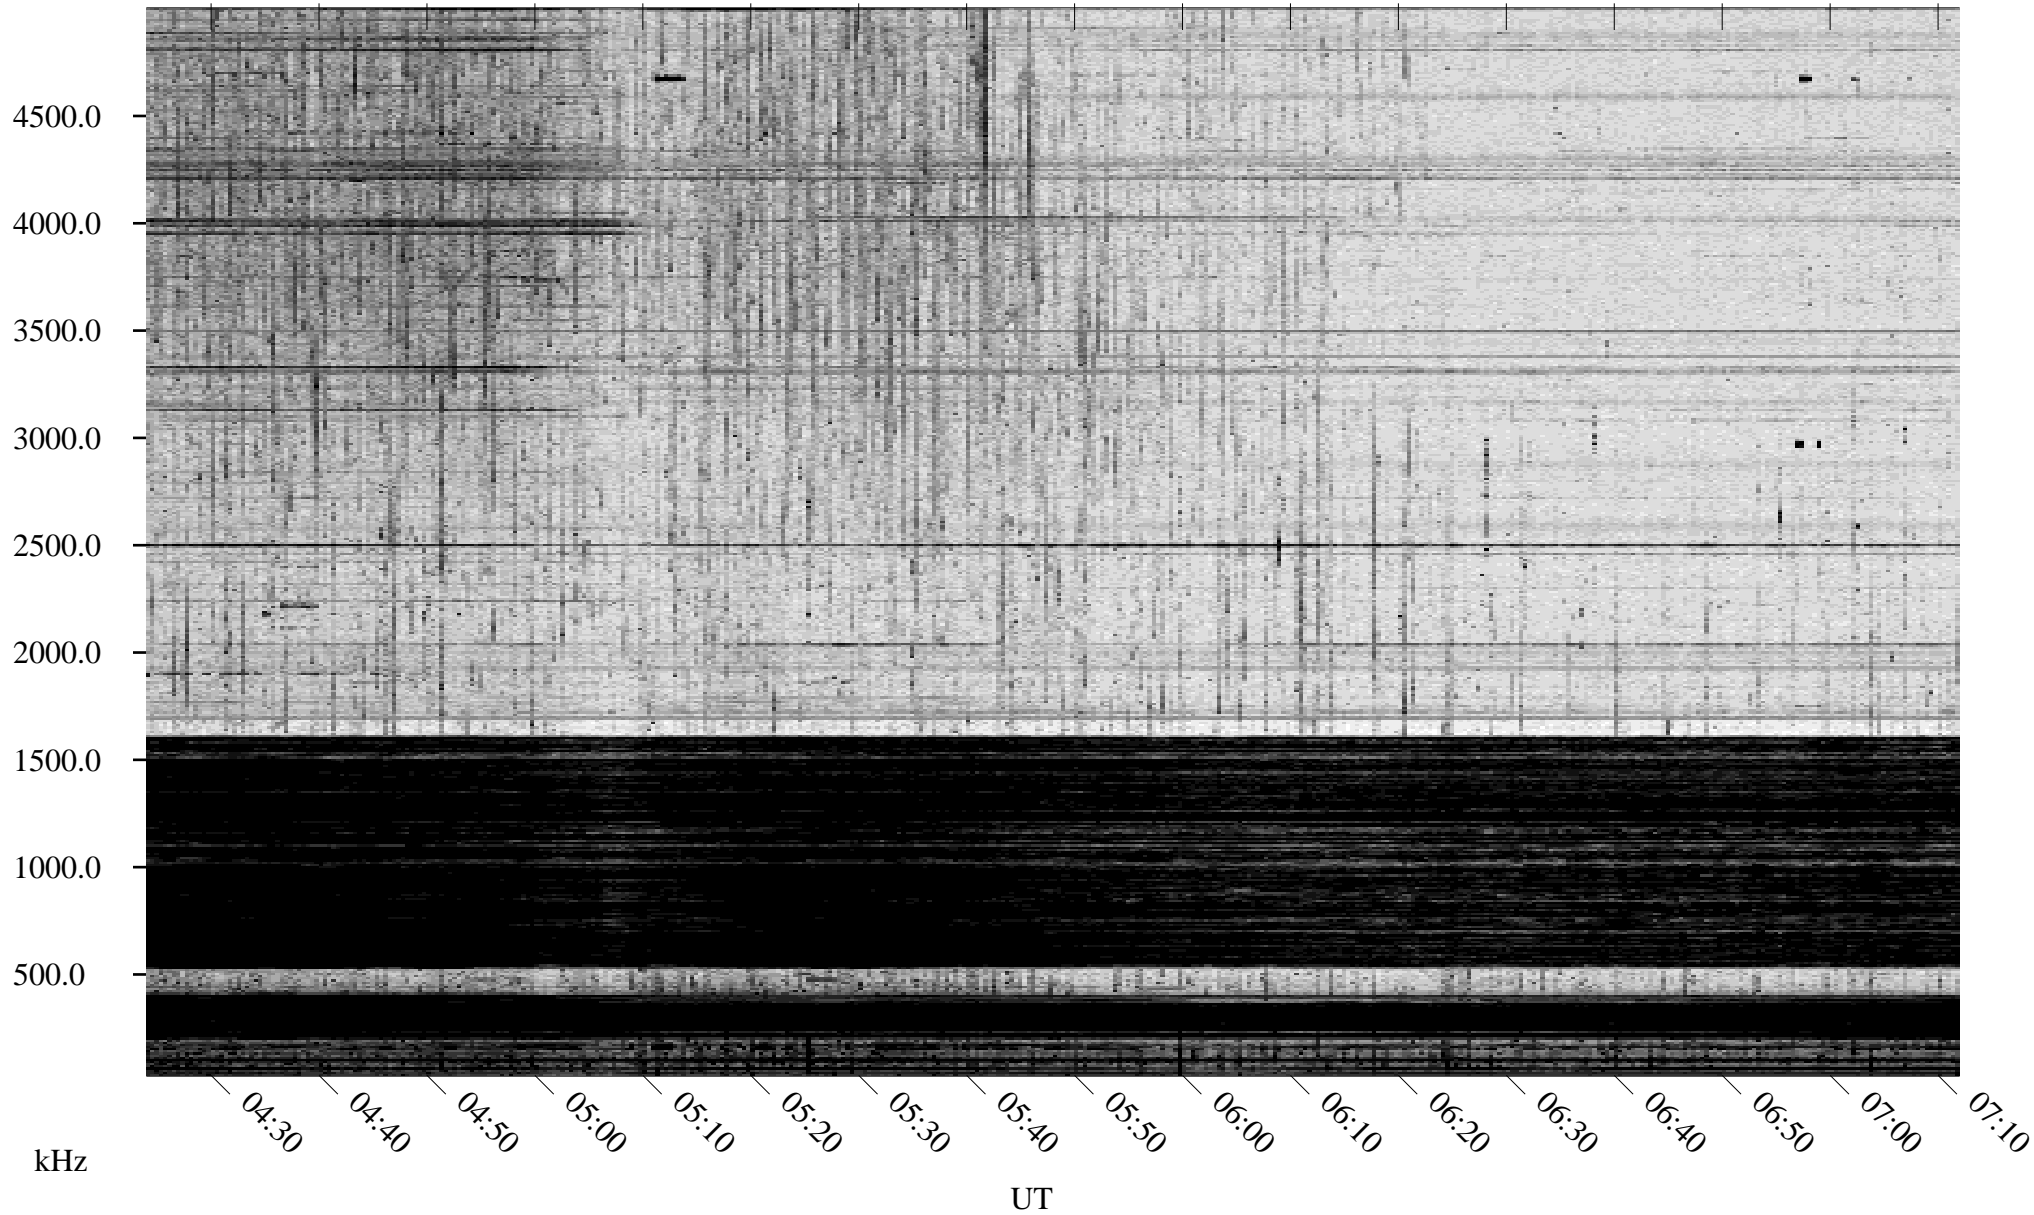

01/17/1996 Churchill, Manitoba

Linear Scale Black = 161 White = 15

ch96017l.r00m max_12

Page 1

01/17/1996 Churchill, Manitoba

Linear Scale Black = 161 White = 15

ch96017l.r00m max_12

Page 2

01/18/1996 Churchill, Manitoba

Linear Scale Black = 161 White = 15

ch96017l.r00m max_12

Page 3

01/18/1996 Churchill, Manitoba

Linear Scale Black = 161 White = 15

ch96017l.r00m max_12

Page 4

01/18/1996 Churchill, Manitoba

Linear Scale Black = 161 White = 15

ch96017l.r00m max_12

Page 5

01/18/1996 Churchill, Manitoba

Linear Scale Black = 161 White = 15

ch96017l.r00m max_12

Page 6

01/18/1996 Churchill, Manitoba

Linear Scale Black = 161 White = 15

ch96017l.r00m max_12

Page 7

01/18/1996 Churchill, Manitoba

Linear Scale Black = 161 White = 15

ch96017l.r00m max_12

Page 8