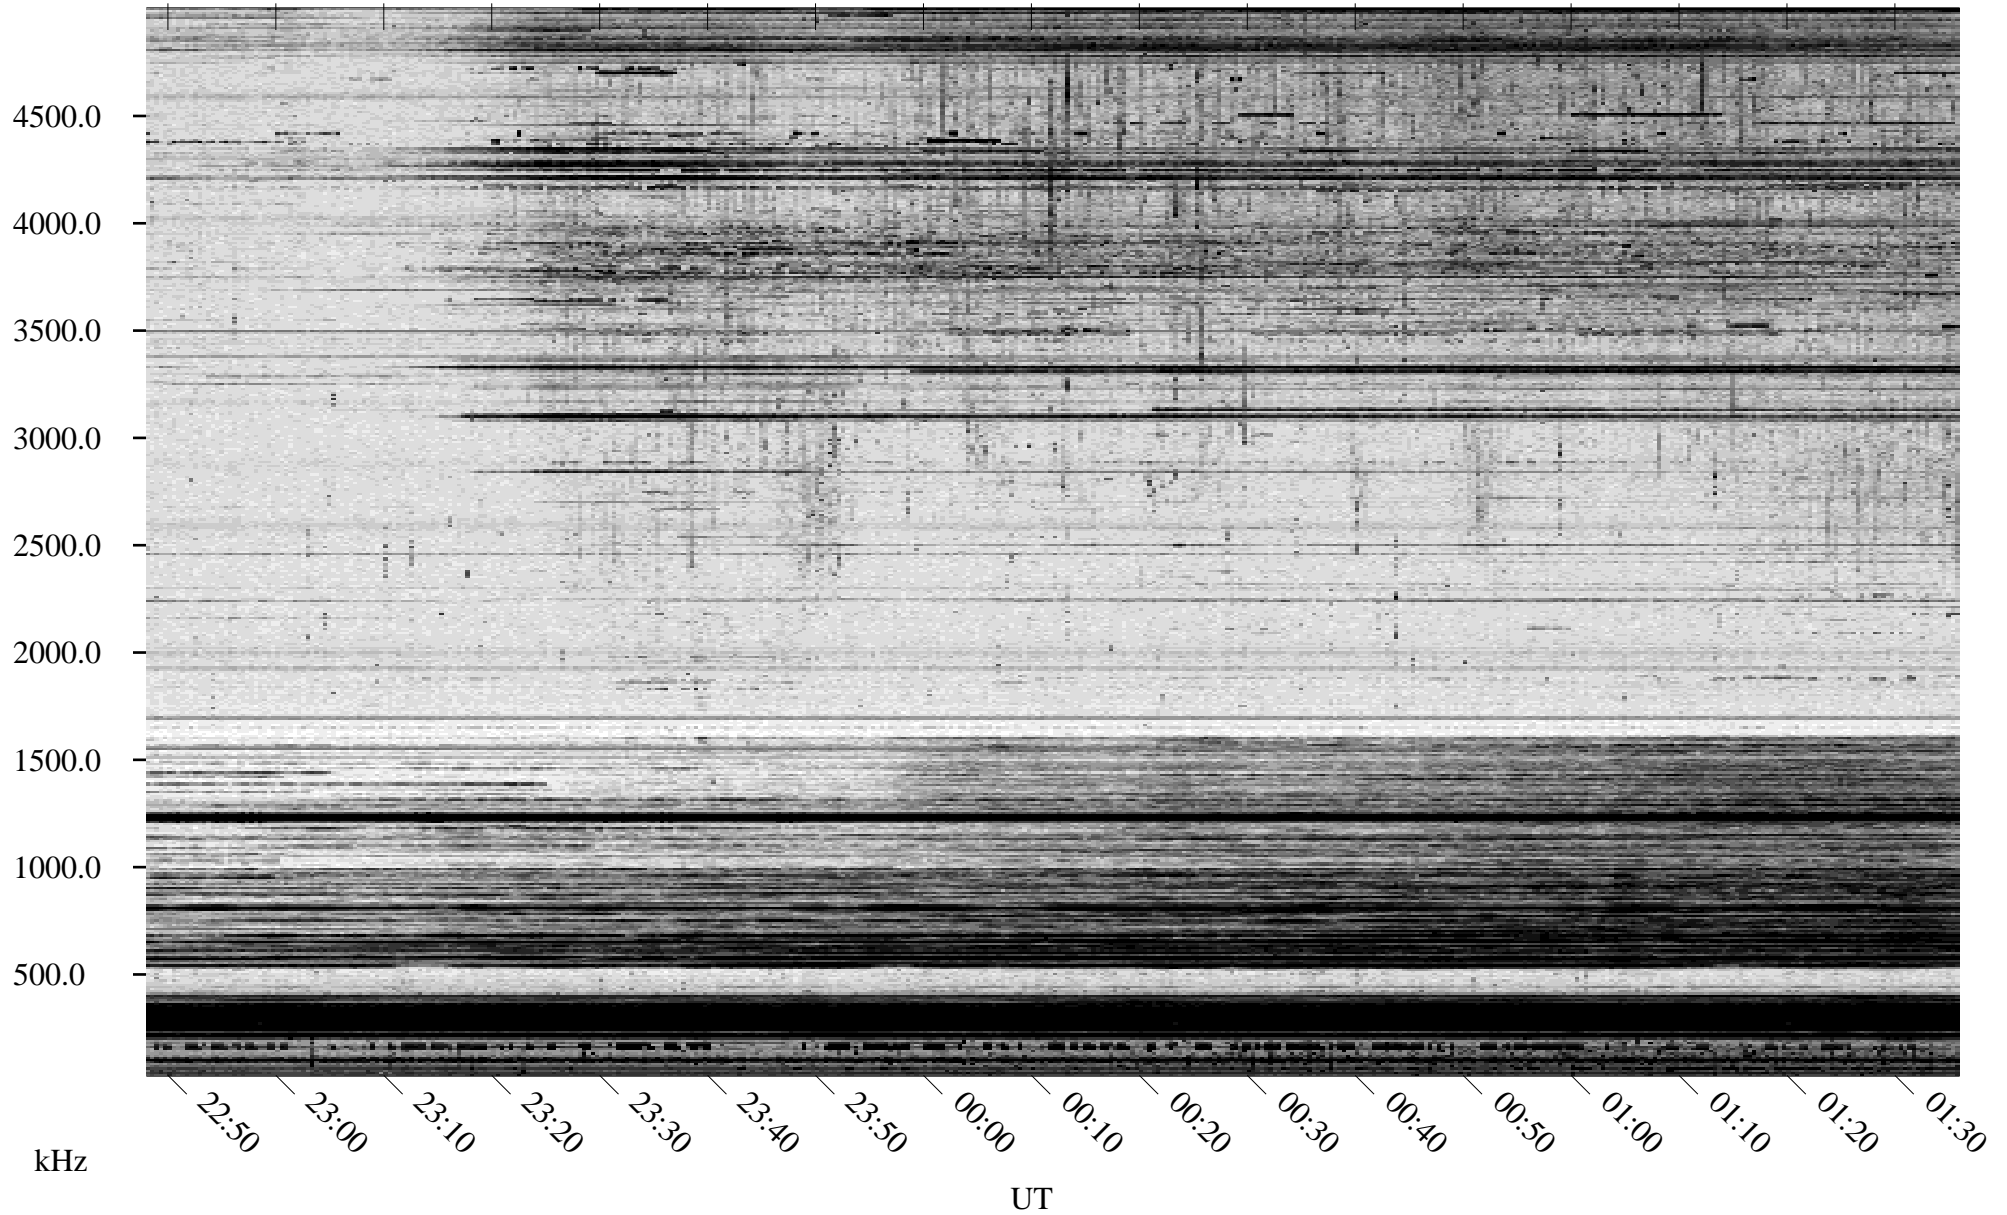

01/17/1996 Churchill, Manitoba

Linear Scale Black = 161 White = 15

ch96017l.r00m max_12

Page 1

01/17/1996 Churchill, Manitoba

Linear Scale Black = 161 White = 15

ch96017l.r00m max_12

Page 2

01/18/1996 Churchill, Manitoba

Linear Scale Black = 161 White = 15

ch96017l.r00m max_12

Page 3

01/18/1996 Churchill, Manitoba

Linear Scale Black = 161 White = 15

ch96017l.r00m max_12

Page 4

01/18/1996 Churchill, Manitoba

Linear Scale Black = 161 White = 15

ch96017l.r00m max_12

Page 5

01/18/1996 Churchill, Manitoba

Linear Scale Black = 161 White = 15

ch96017l.r00m max_12

Page 6

01/18/1996 Churchill, Manitoba

Linear Scale Black = 161 White = 15

ch96017l.r00m max_12

Page 7

01/18/1996 Churchill, Manitoba

Linear Scale Black = 161 White = 15

ch96017l.r00m max_12

Page 8