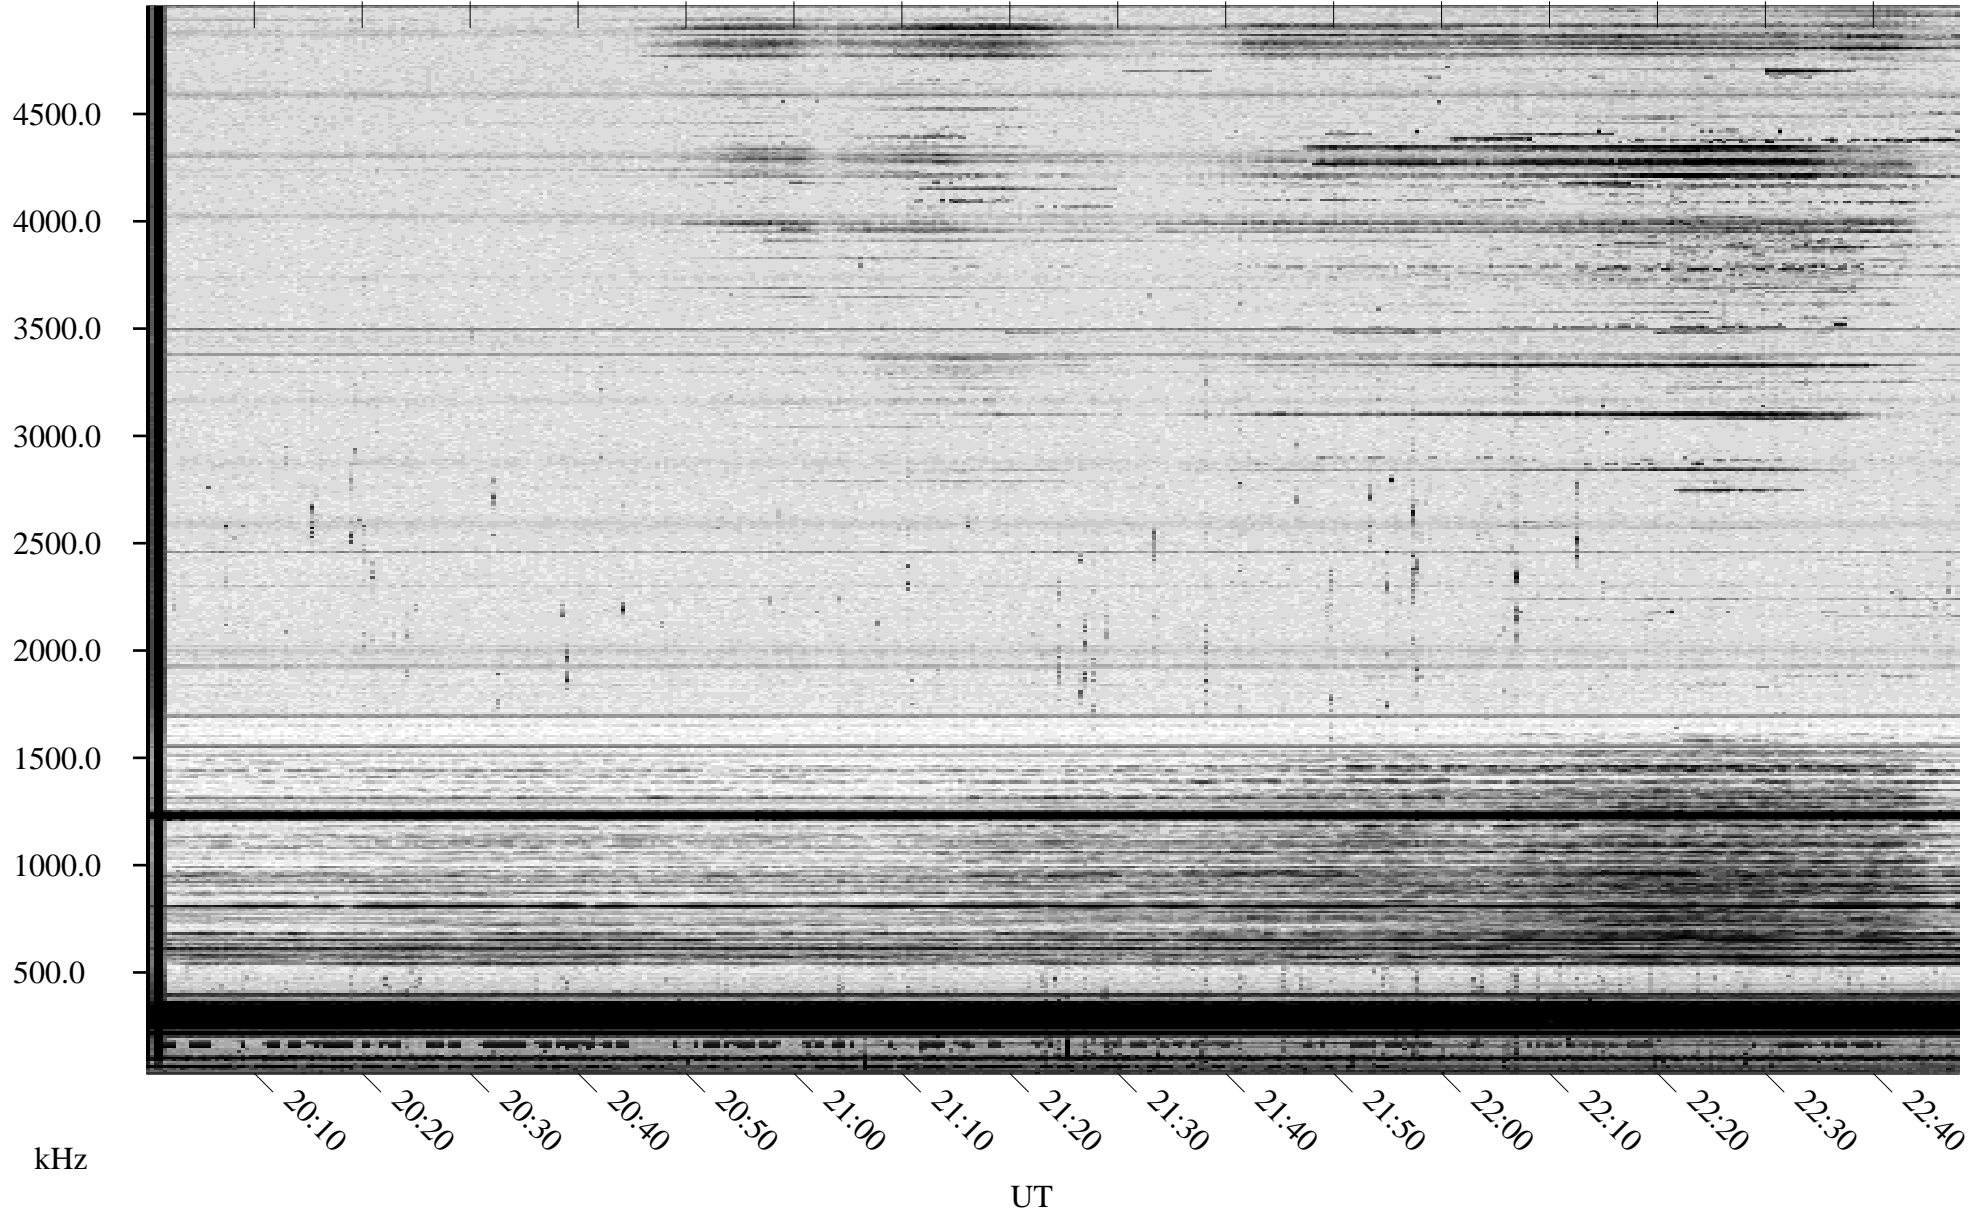

01/17/1996 Churchill, Manitoba

Linear Scale Black = 161 White = 15

ch96017l.r00m max_12

Page 1

01/17/1996 Churchill, Manitoba

Linear Scale Black = 161 White = 15

ch96017l.r00m max_12

Page 2

01/18/1996 Churchill, Manitoba

Linear Scale Black = 161 White = 15

ch96017l.r00m max_12

Page 3

01/18/1996 Churchill, Manitoba

Linear Scale Black = 161 White = 15

ch96017l.r00m max_12

Page 4

01/18/1996 Churchill, Manitoba

Linear Scale Black = 161 White = 15

ch96017l.r00m max_12

Page 5

01/18/1996 Churchill, Manitoba

Linear Scale Black = 161 White = 15

ch96017l.r00m max_12

Page 6

01/18/1996 Churchill, Manitoba

Linear Scale Black = 161 White = 15

ch96017l.r00m max_12

Page 7

01/18/1996 Churchill, Manitoba

Linear Scale Black = 161 White = 15

ch96017l.r00m max_12

Page 8