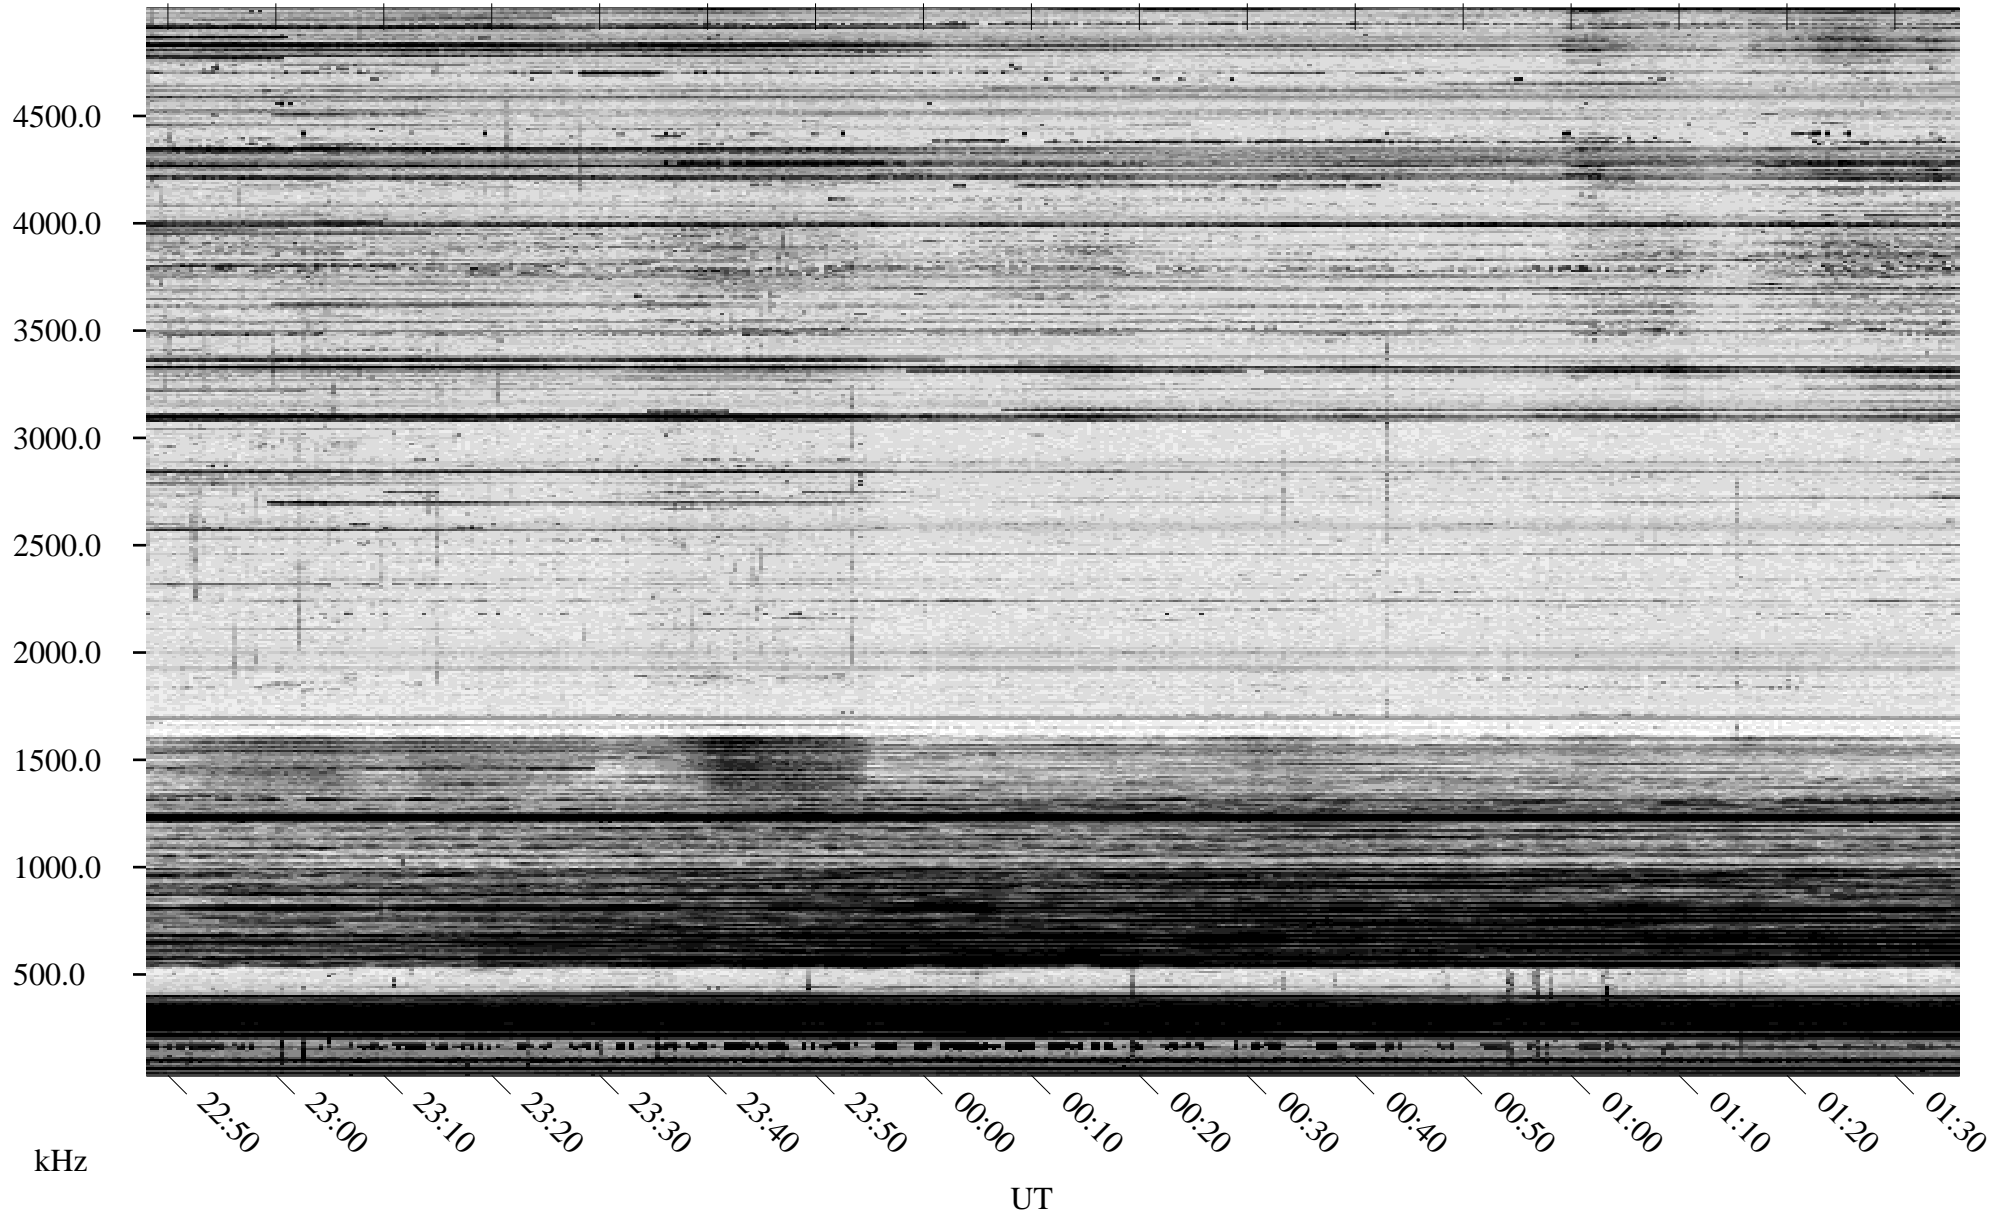

01/18/1996 Churchill, Manitoba

Linear Scale Black = 161 White = 15

ch96018l.r00m max_12

Page 1

01/18/1996 Churchill, Manitoba

Linear Scale Black = 161 White = 15

ch96018l.r00m max_12

Page 2

01/19/1996 Churchill, Manitoba

Linear Scale Black = 161 White = 15

ch96018l.r00m max_12

Page 3

01/19/1996 Churchill, Manitoba

Linear Scale Black = 161 White = 15

ch96018l.r00m max_12

Page 4

01/19/1996 Churchill, Manitoba

Linear Scale Black = 161 White = 15

ch96018l.r00m max_12

Page 5

01/19/1996 Churchill, Manitoba

Linear Scale Black = 161 White = 15

ch96018l.r00m max_12

Page 6

01/19/1996 Churchill, Manitoba

Linear Scale Black = 161 White = 15

ch96018l.r00m max_12

Page 7

01/19/1996 Churchill, Manitoba

Linear Scale Black = 161 White = 15

ch96018l.r00m max_12

Page 8