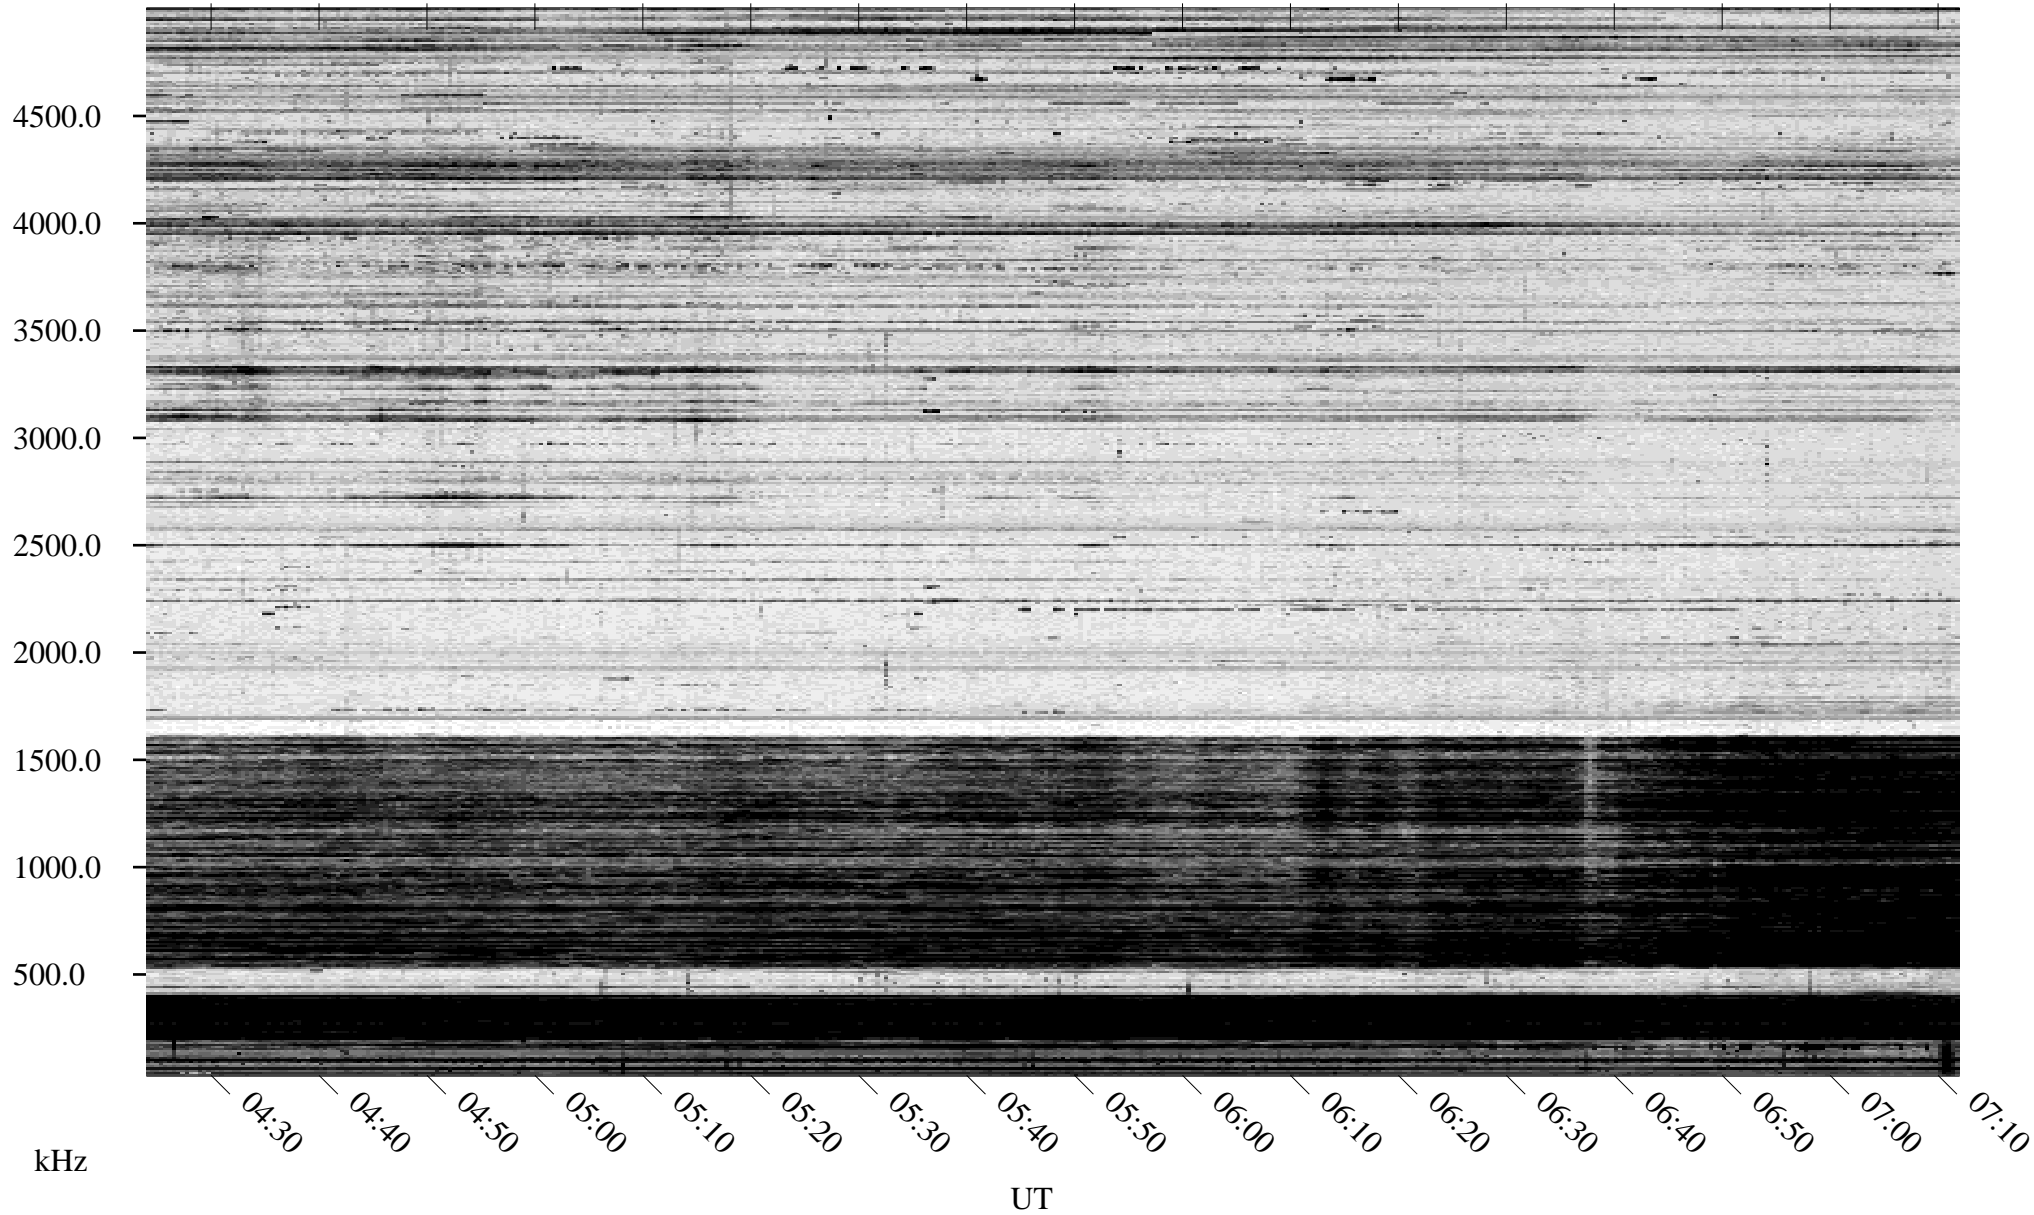

01/18/1996 Churchill, Manitoba

Linear Scale Black = 161 White = 15

ch96018l.r00m max_12

Page 1

01/18/1996 Churchill, Manitoba

Linear Scale Black = 161 White = 15

ch96018l.r00m max_12

Page 2

01/19/1996 Churchill, Manitoba

Linear Scale Black = 161 White = 15

ch96018l.r00m max_12

Page 3

01/19/1996 Churchill, Manitoba

Linear Scale Black = 161 White = 15

ch96018l.r00m max_12

Page 4

01/19/1996 Churchill, Manitoba

Linear Scale Black = 161 White = 15

ch96018l.r00m max_12

Page 5

01/19/1996 Churchill, Manitoba

Linear Scale Black = 161 White = 15

ch96018l.r00m max_12

Page 6

01/19/1996 Churchill, Manitoba

Linear Scale Black = 161 White = 15

ch96018l.r00m max_12

Page 7

01/19/1996 Churchill, Manitoba

Linear Scale Black = 161 White = 15

ch96018l.r00m max_12

Page 8