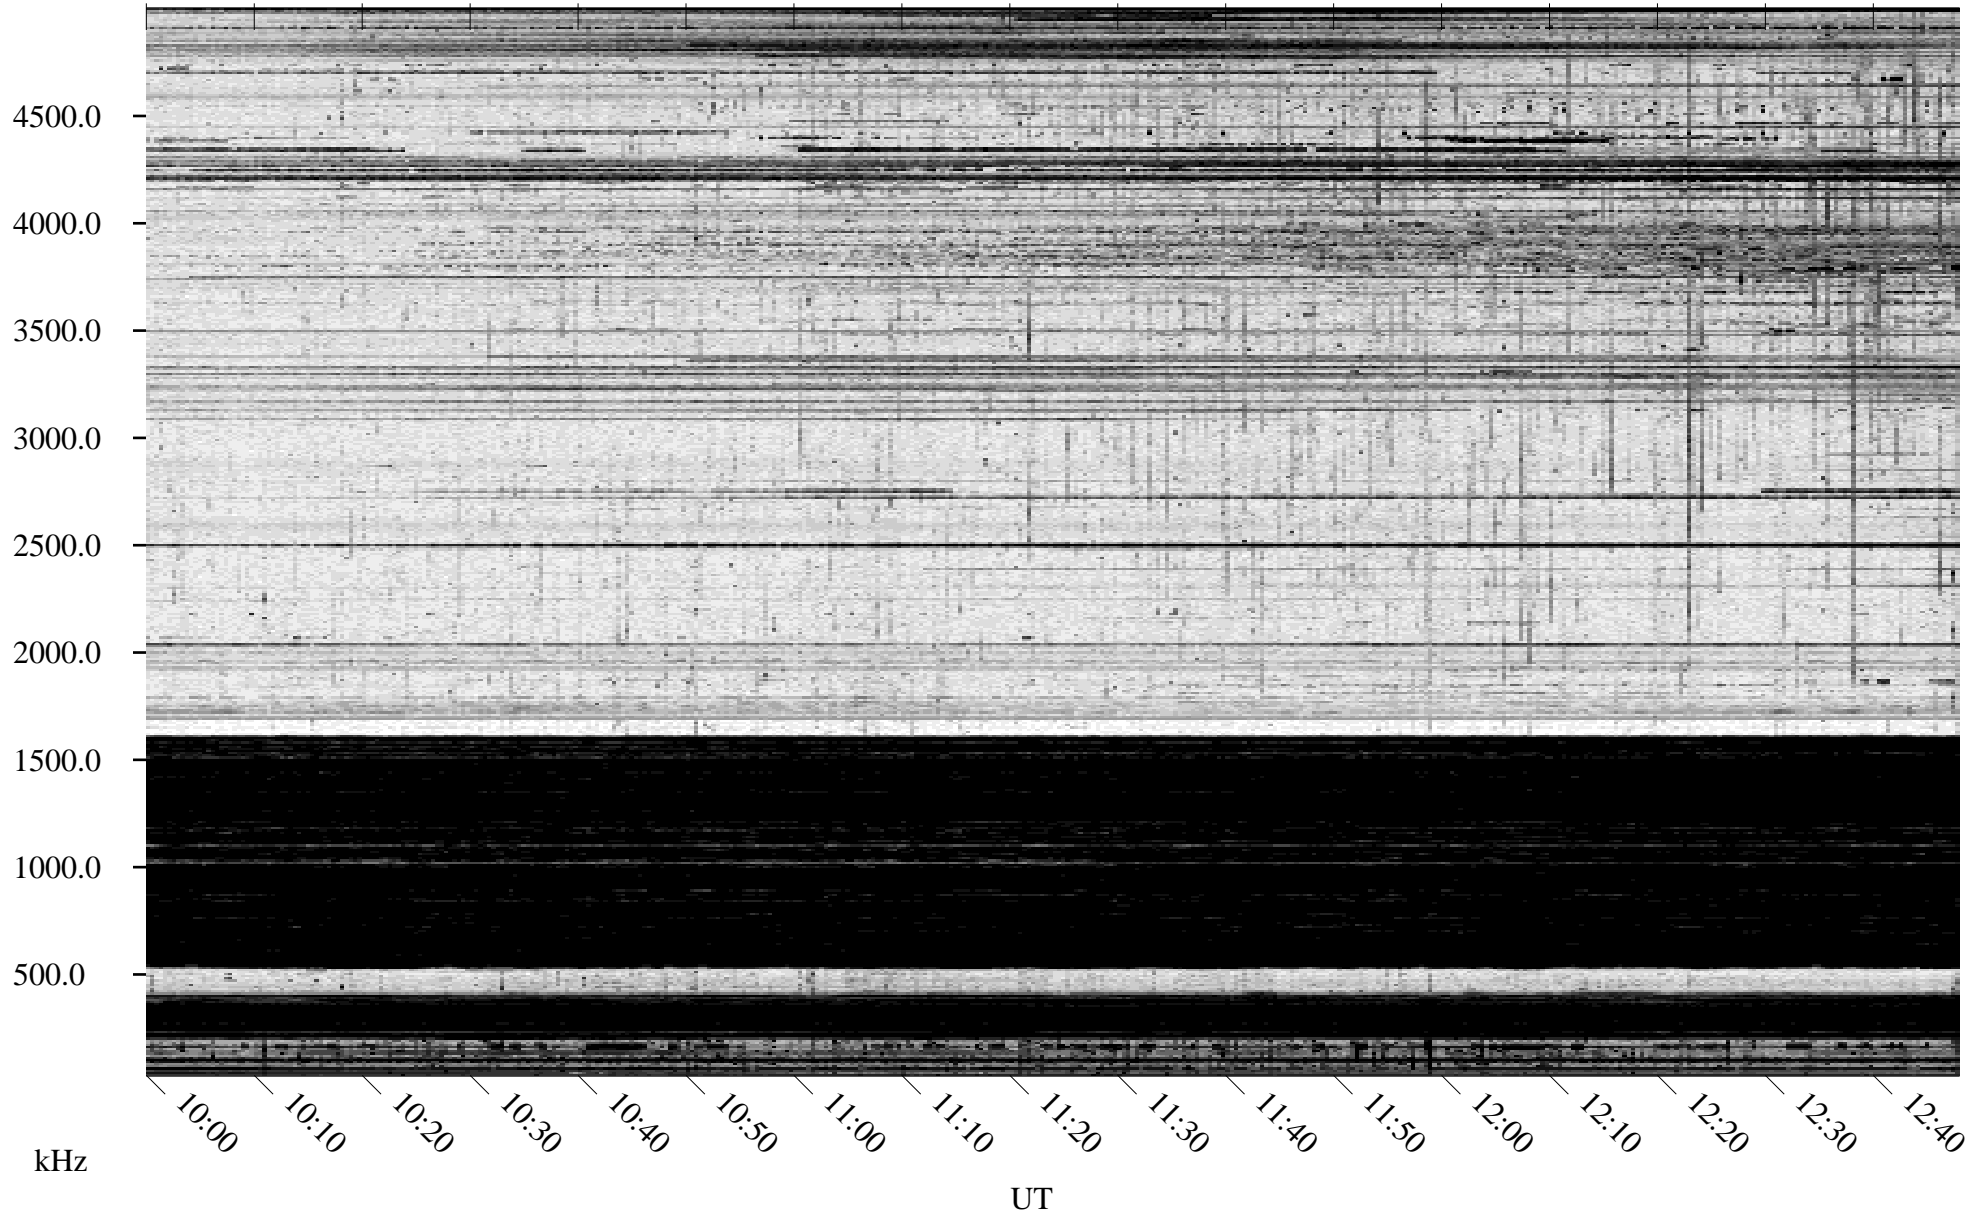

01/18/1996 Churchill, Manitoba

Linear Scale Black = 161 White = 15

ch96018l.r00m max_12

Page 1

01/18/1996 Churchill, Manitoba

Linear Scale Black = 161 White = 15

ch96018l.r00m max_12

Page 2

01/19/1996 Churchill, Manitoba

Linear Scale Black = 161 White = 15

ch96018l.r00m max_12

Page 3

01/19/1996 Churchill, Manitoba

Linear Scale Black = 161 White = 15

ch96018l.r00m max_12

Page 4

01/19/1996 Churchill, Manitoba

Linear Scale Black = 161 White = 15

ch96018l.r00m max_12

Page 5

01/19/1996 Churchill, Manitoba

Linear Scale Black = 161 White = 15

ch96018l.r00m max_12

Page 6

01/19/1996 Churchill, Manitoba

Linear Scale Black = 161 White = 15

ch96018l.r00m max_12

Page 7

01/19/1996 Churchill, Manitoba

Linear Scale Black = 161 White = 15

ch96018l.r00m max_12

Page 8