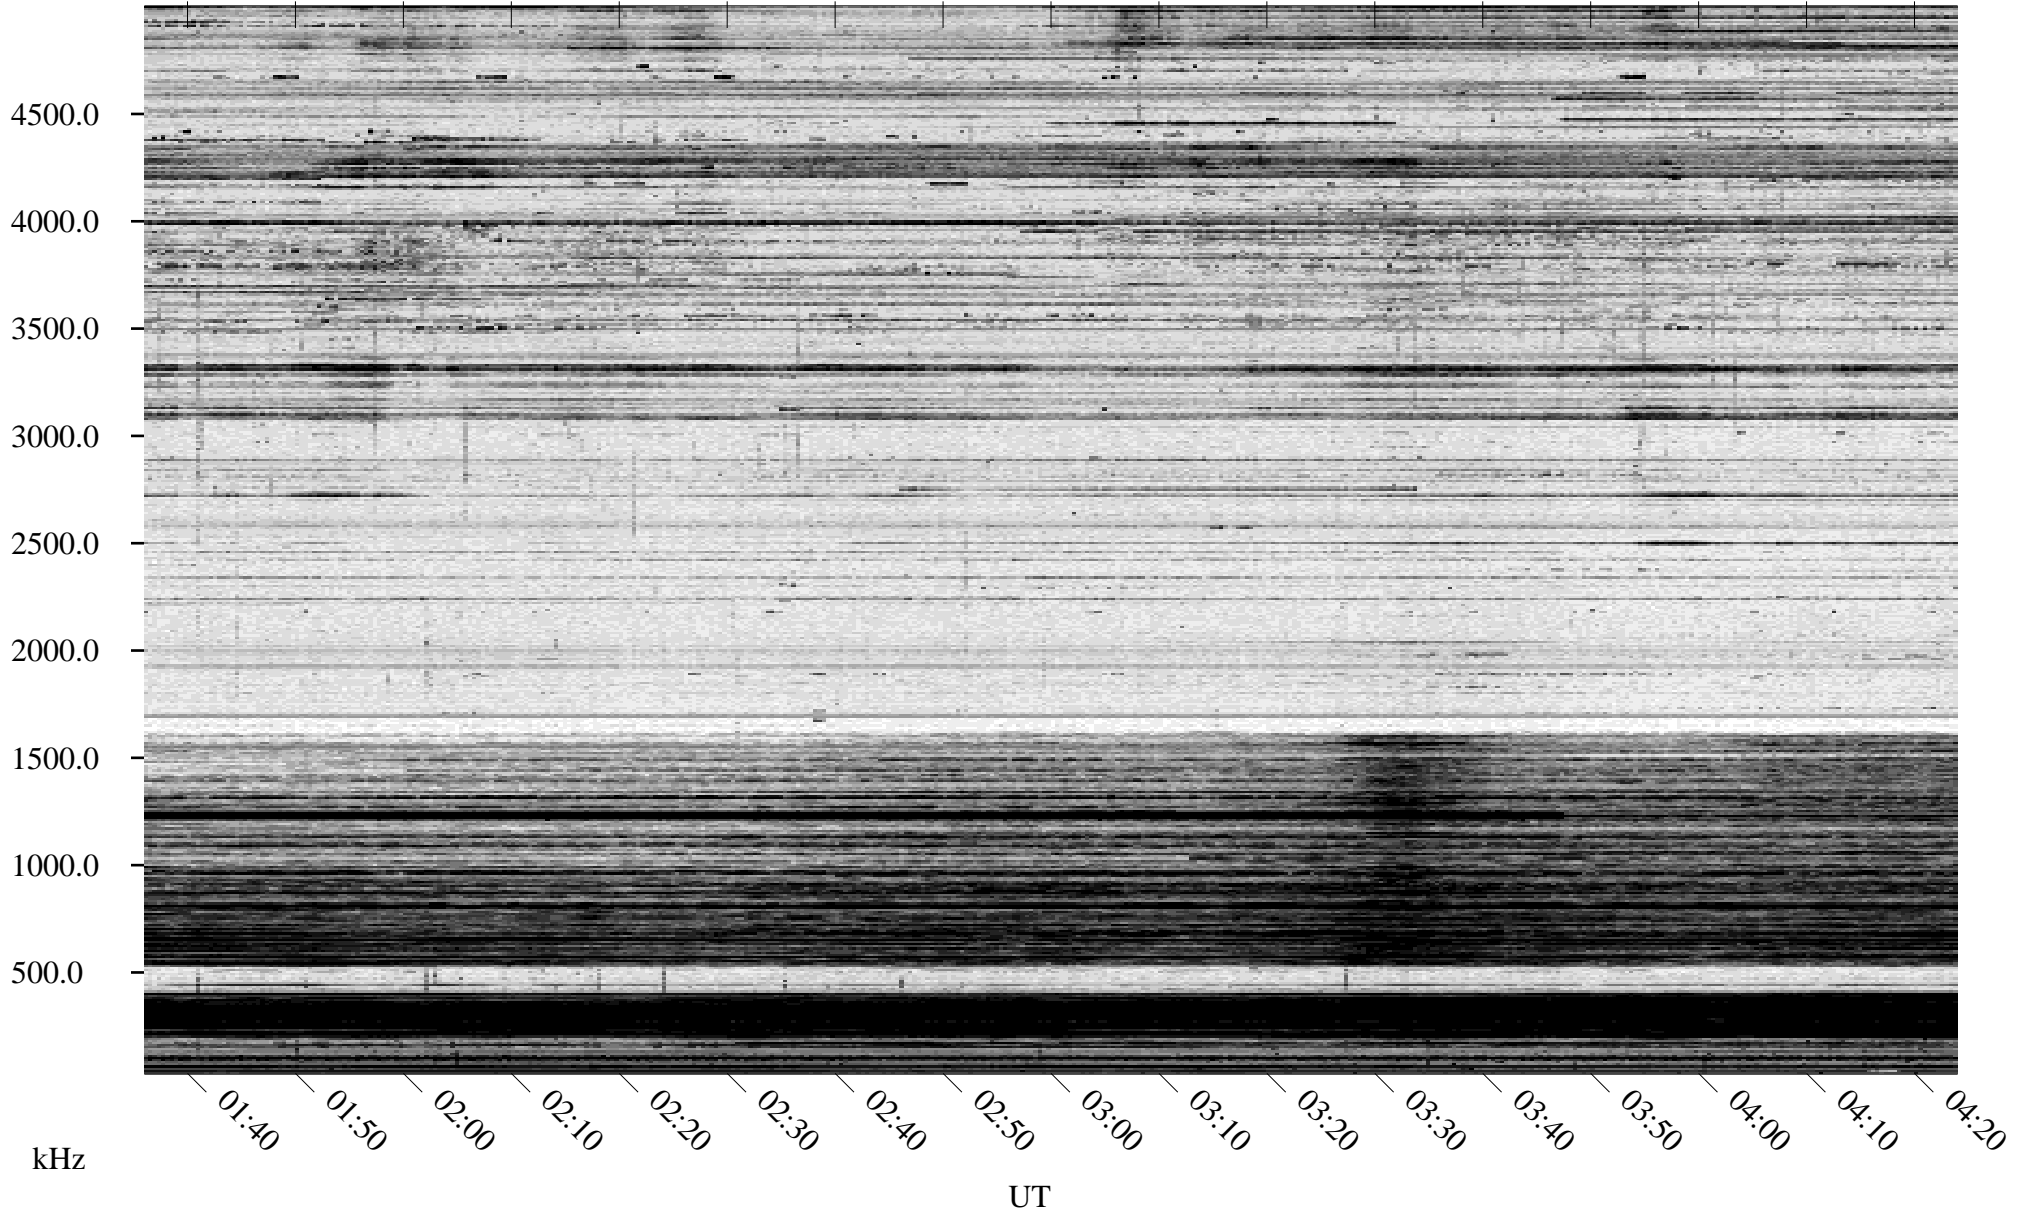

01/18/1996 Churchill, Manitoba

Linear Scale Black = 161 White = 15

ch96018l.r00m max_12

Page 1

01/18/1996 Churchill, Manitoba

Linear Scale Black = 161 White = 15

ch96018l.r00m max_12

Page 2

01/19/1996 Churchill, Manitoba

Linear Scale Black = 161 White = 15

ch96018l.r00m max_12

Page 3

01/19/1996 Churchill, Manitoba

Linear Scale Black = 161 White = 15

ch96018l.r00m max_12

Page 4

01/19/1996 Churchill, Manitoba

Linear Scale Black = 161 White = 15

ch96018l.r00m max_12

Page 5

01/19/1996 Churchill, Manitoba

Linear Scale Black = 161 White = 15

ch96018l.r00m max_12

Page 6

01/19/1996 Churchill, Manitoba

Linear Scale Black = 161 White = 15

ch96018l.r00m max_12

Page 7

01/19/1996 Churchill, Manitoba

Linear Scale Black = 161 White = 15

ch96018l.r00m max_12

Page 8