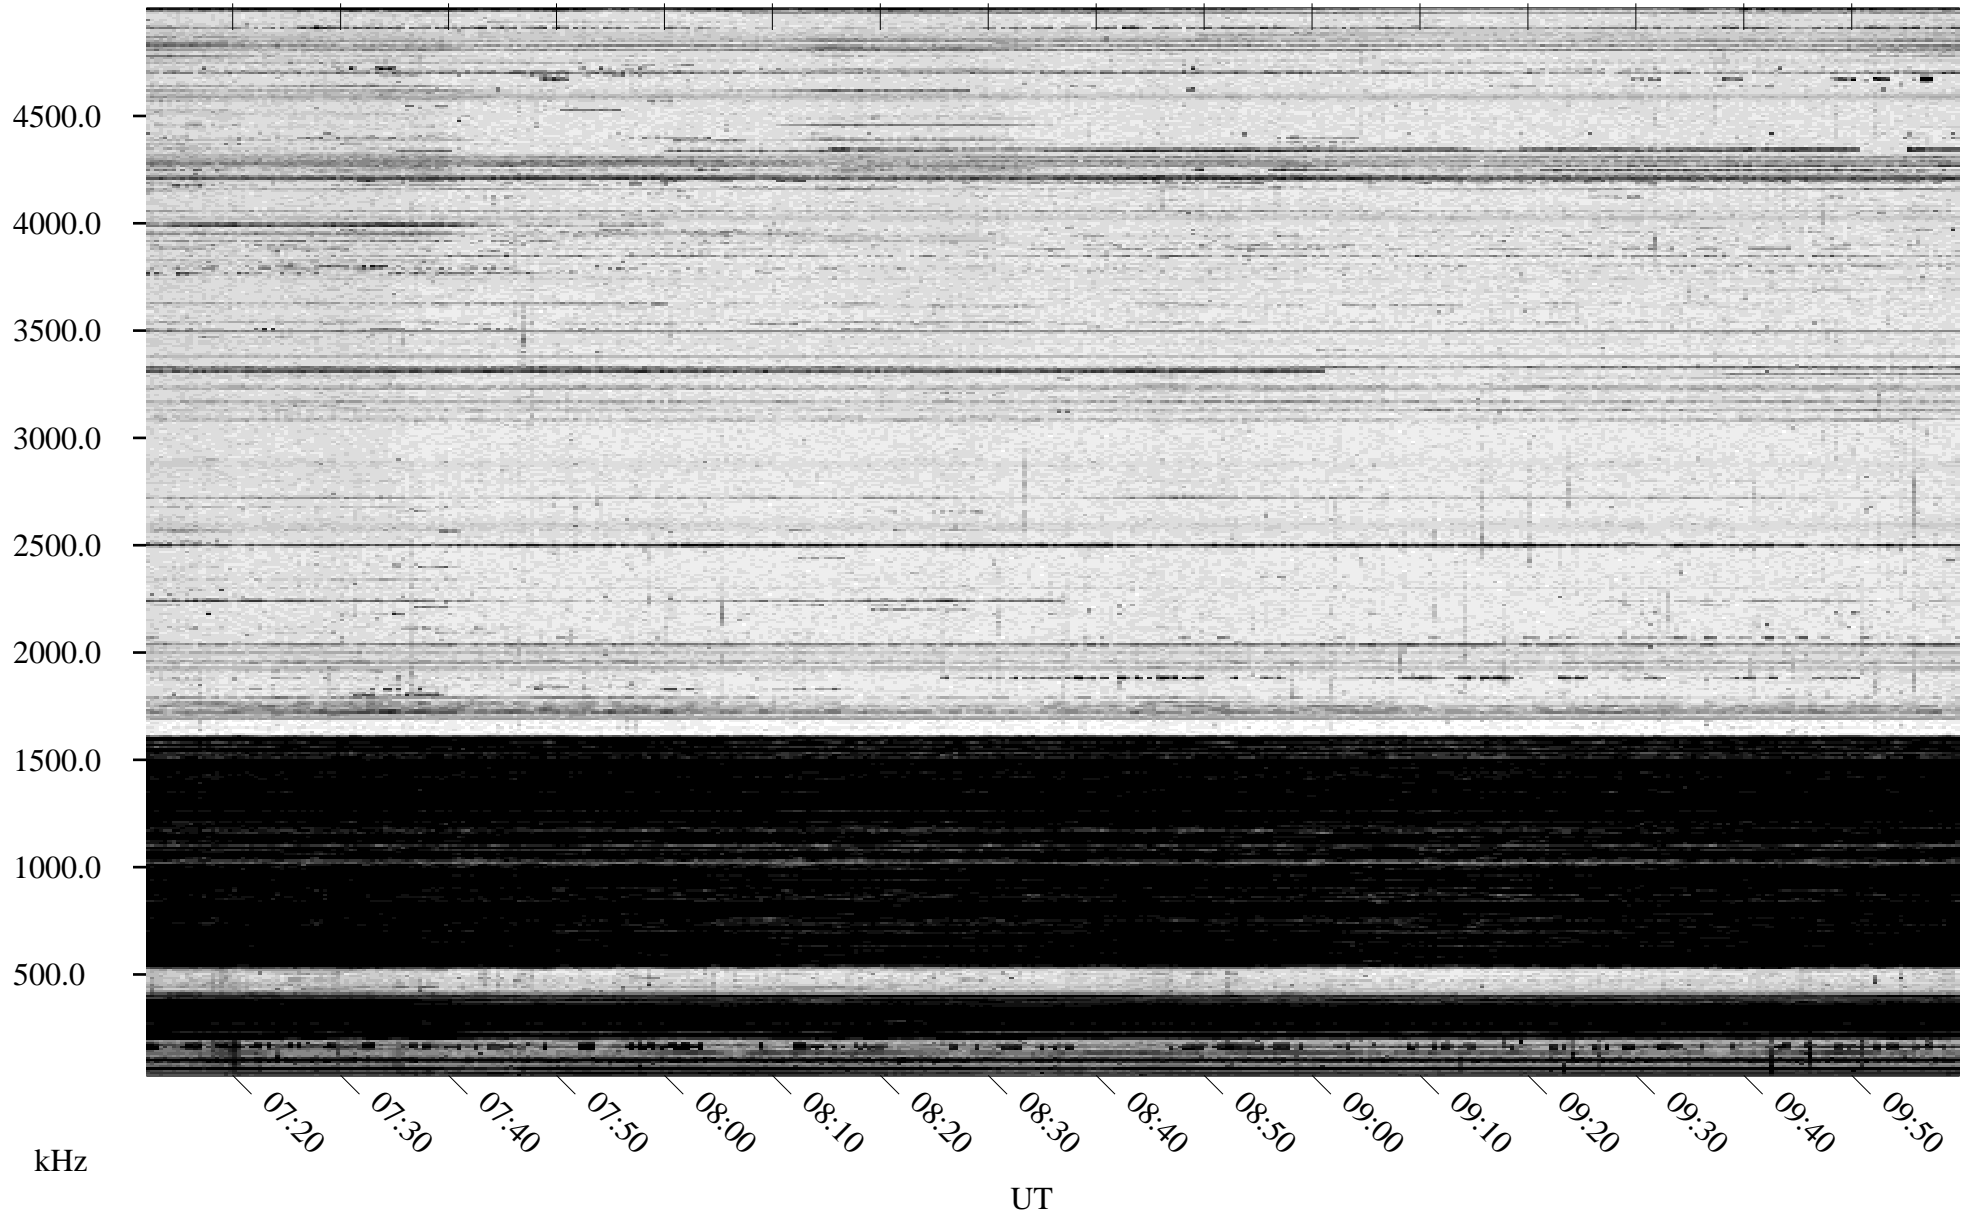

01/18/1996 Churchill, Manitoba

Linear Scale Black = 161 White = 15

ch96018l.r00m max_12

Page 1

01/18/1996 Churchill, Manitoba

Linear Scale Black = 161 White = 15

ch96018l.r00m max_12

Page 2

01/19/1996 Churchill, Manitoba

Linear Scale Black = 161 White = 15

ch96018l.r00m max_12

Page 3

01/19/1996 Churchill, Manitoba

Linear Scale Black = 161 White = 15

ch96018l.r00m max_12

Page 4

01/19/1996 Churchill, Manitoba

Linear Scale Black = 161 White = 15

ch96018l.r00m max_12

Page 5

01/19/1996 Churchill, Manitoba

Linear Scale Black = 161 White = 15

ch96018l.r00m max_12

Page 6

01/19/1996 Churchill, Manitoba

Linear Scale Black = 161 White = 15

ch96018l.r00m max_12

Page 7

01/19/1996 Churchill, Manitoba

Linear Scale Black = 161 White = 15

ch96018l.r00m max_12

Page 8