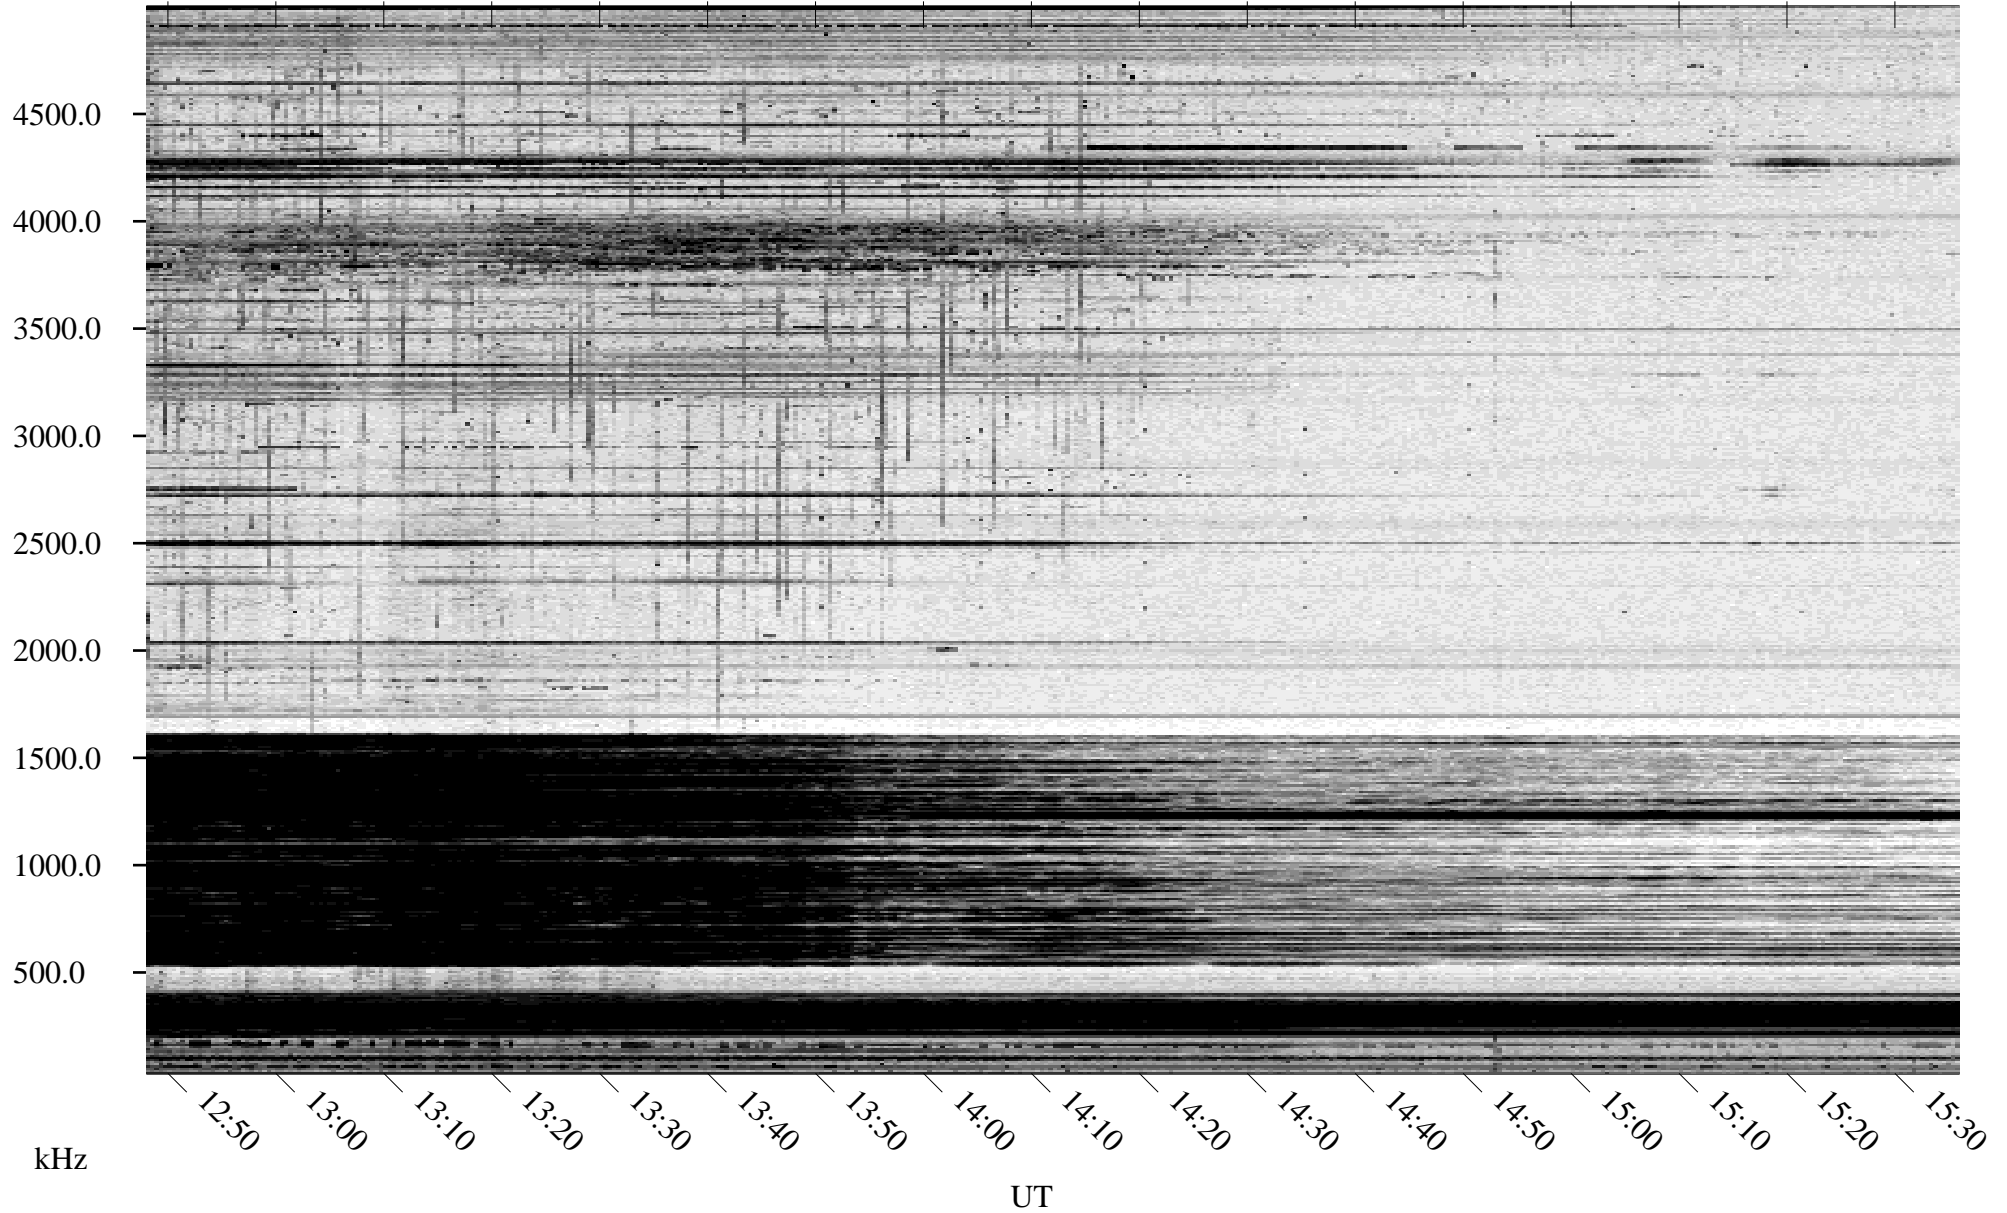

01/18/1996 Churchill, Manitoba

Linear Scale Black = 161 White = 15

ch96018l.r00m max_12

Page 1

01/18/1996 Churchill, Manitoba

Linear Scale Black = 161 White = 15

ch96018l.r00m max_12

Page 2

01/19/1996 Churchill, Manitoba

Linear Scale Black = 161 White = 15

ch96018l.r00m max_12

Page 3

01/19/1996 Churchill, Manitoba

Linear Scale Black = 161 White = 15

ch96018l.r00m max_12

Page 4

01/19/1996 Churchill, Manitoba

Linear Scale Black = 161 White = 15

ch96018l.r00m max_12

Page 5

01/19/1996 Churchill, Manitoba

Linear Scale Black = 161 White = 15

ch96018l.r00m max_12

Page 6

01/19/1996 Churchill, Manitoba

Linear Scale Black = 161 White = 15

ch96018l.r00m max_12

Page 7

01/19/1996 Churchill, Manitoba

Linear Scale Black = 161 White = 15

ch96018l.r00m max_12

Page 8