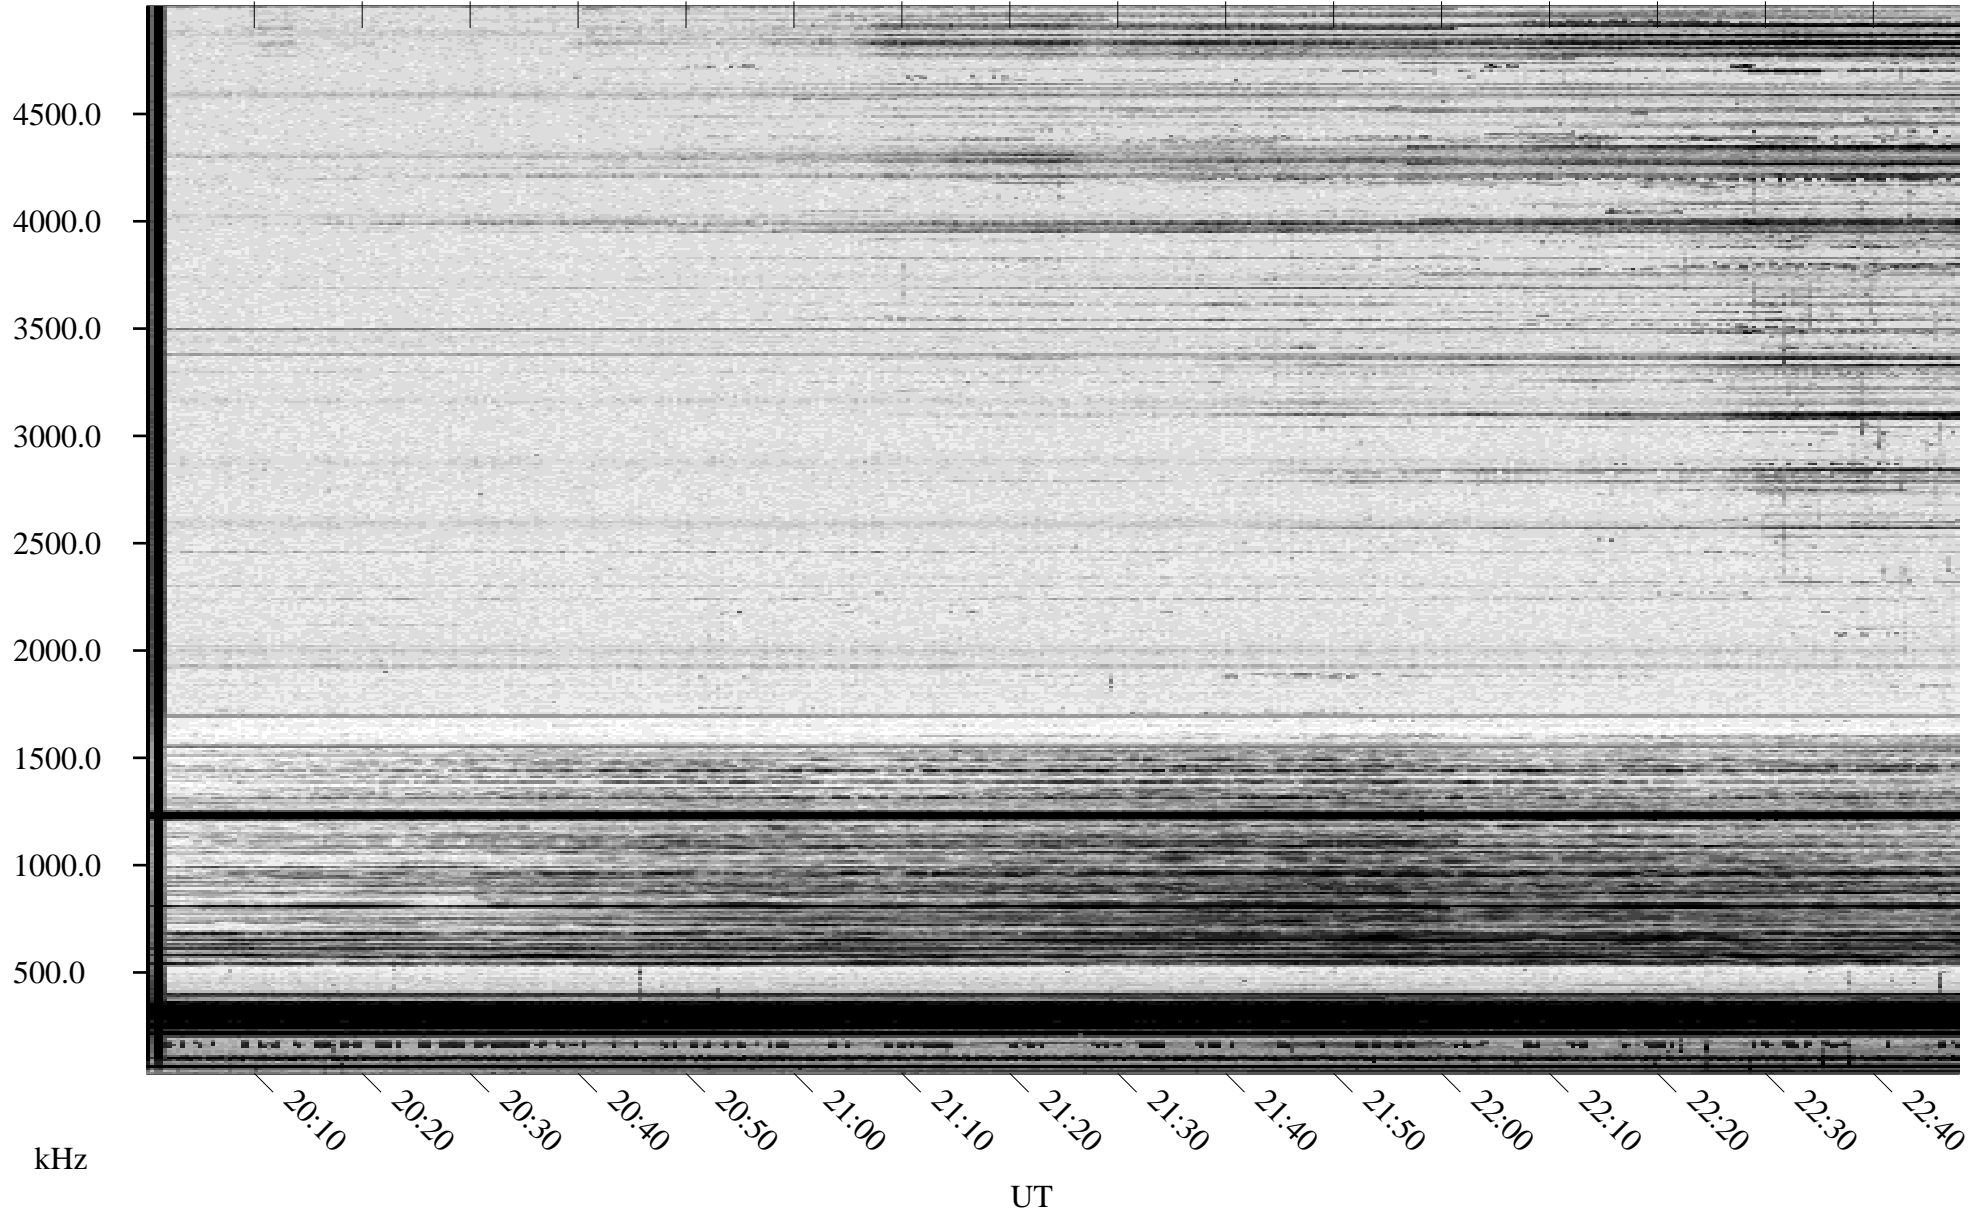

01/18/1996 Churchill, Manitoba

Linear Scale Black = 161 White = 15

ch96018l.r00m max_12

Page 1

01/18/1996 Churchill, Manitoba

Linear Scale Black = 161 White = 15

ch96018l.r00m max_12

Page 2

01/19/1996 Churchill, Manitoba

Linear Scale Black = 161 White = 15

ch96018l.r00m max_12

Page 3

01/19/1996 Churchill, Manitoba

Linear Scale Black = 161 White = 15

ch96018l.r00m max_12

Page 4

01/19/1996 Churchill, Manitoba

Linear Scale Black = 161 White = 15

ch96018l.r00m max_12

Page 5

01/19/1996 Churchill, Manitoba

Linear Scale Black = 161 White = 15

ch96018l.r00m max_12

Page 6

01/19/1996 Churchill, Manitoba

Linear Scale Black = 161 White = 15

ch96018l.r00m max_12

Page 7

01/19/1996 Churchill, Manitoba

Linear Scale Black = 161 White = 15

ch96018l.r00m max_12

Page 8