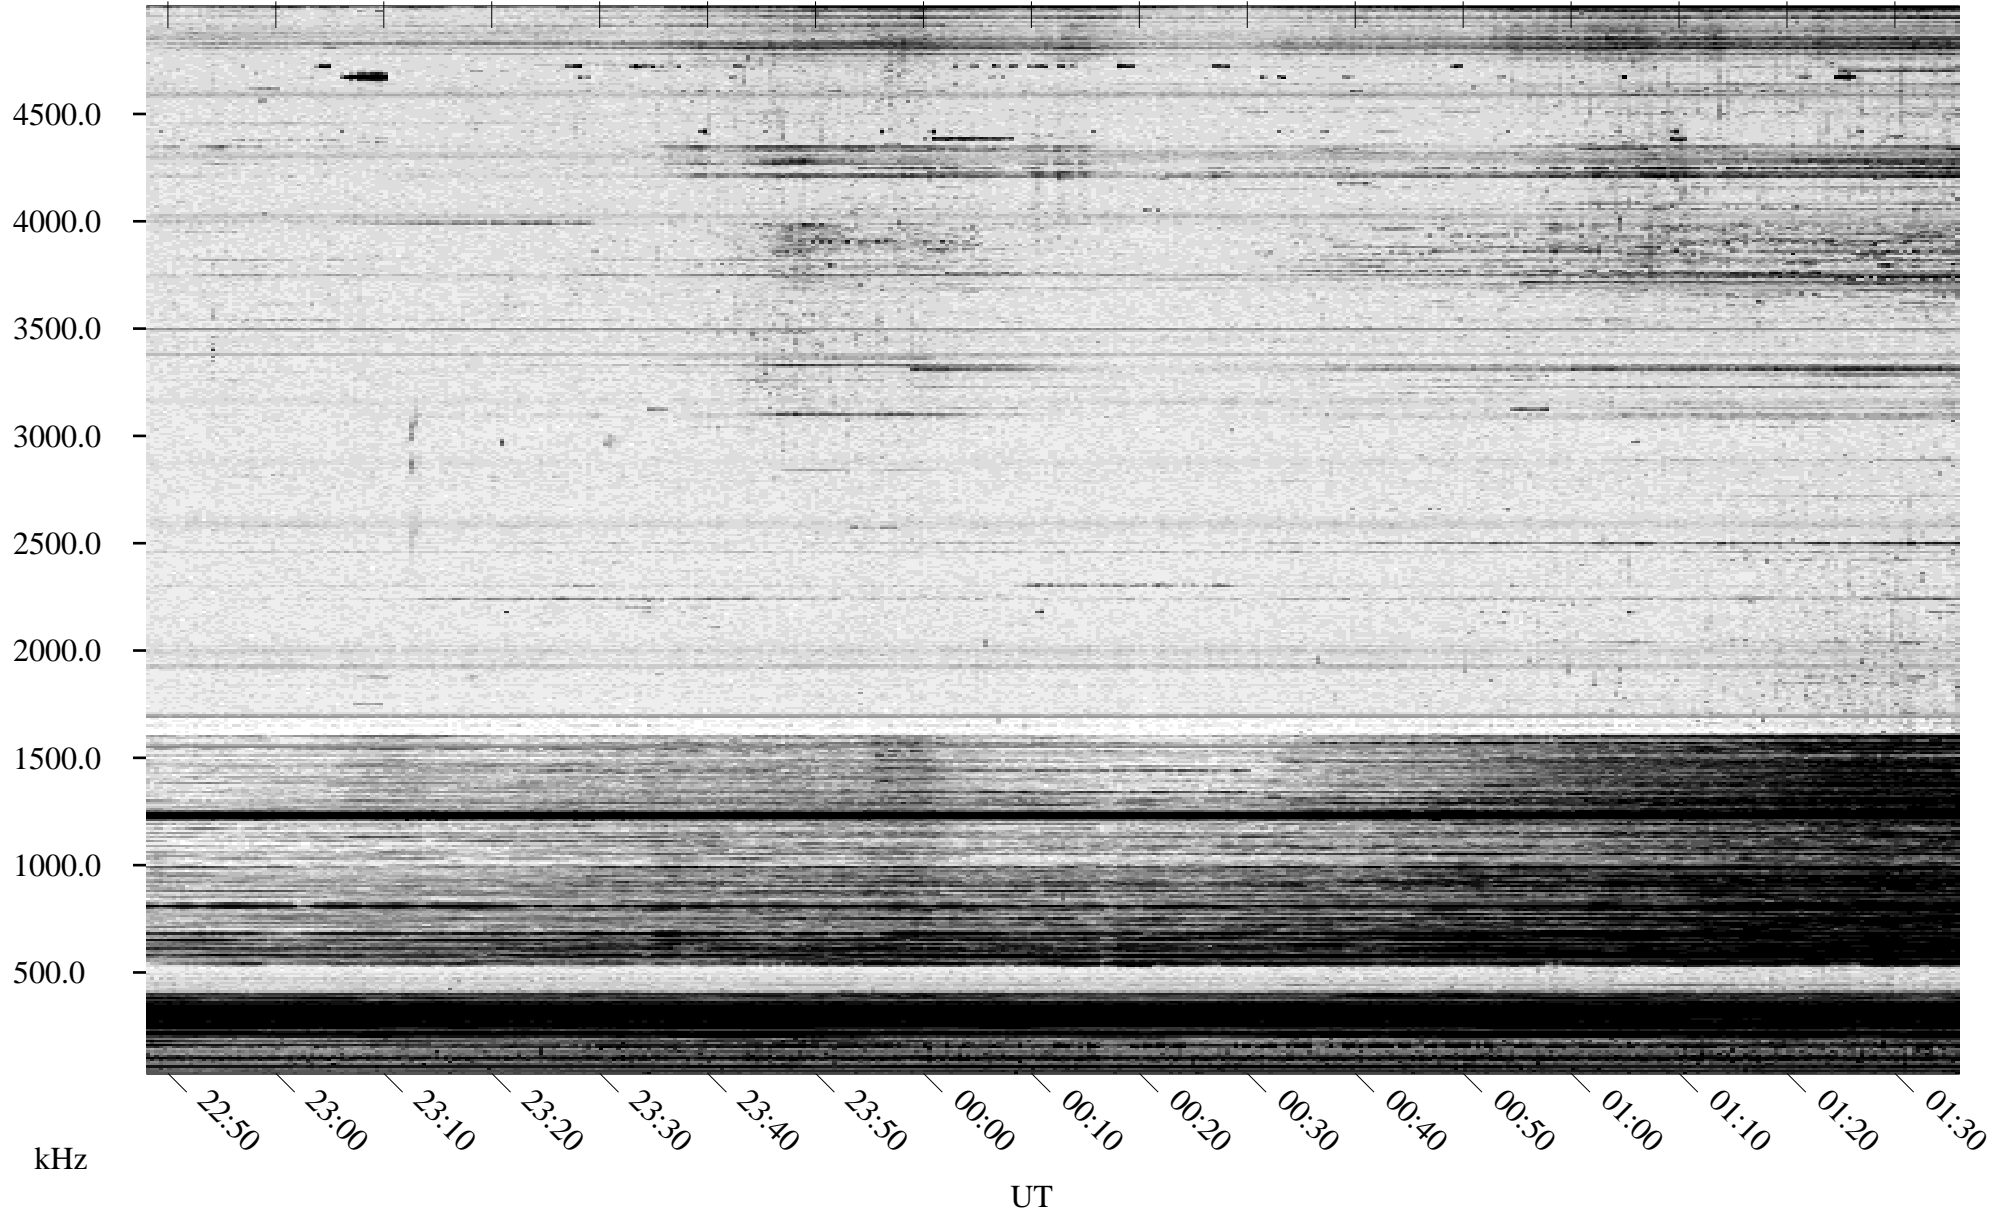

01/19/1996 Churchill, Manitoba

Linear Scale Black = 161 White = 15

ch96019l.r00m max_12

Page 1

01/19/1996 Churchill, Manitoba

Linear Scale Black = 161 White = 15

ch96019l.r00m max_12

Page 2

01/20/1996 Churchill, Manitoba

Linear Scale Black = 161 White = 15

ch96019l.r00m max_12

Page 3

01/20/1996 Churchill, Manitoba

Linear Scale Black = 161 White = 15

ch96019l.r00m max_12

Page 4

01/20/1996 Churchill, Manitoba

Linear Scale Black = 161 White = 15

ch96019l.r00m max_12

01/20/1996 Churchill, Manitoba

Linear Scale Black = 161 White = 15

ch96019l.r00m max_12

Page 6

01/20/1996 Churchill, Manitoba

Linear Scale Black = 161 White = 15

ch96019l.r00m max_12

Page 7

01/20/1996 Churchill, Manitoba

Linear Scale Black = 161 White = 15

ch96019l.r00m max_12

Page 8