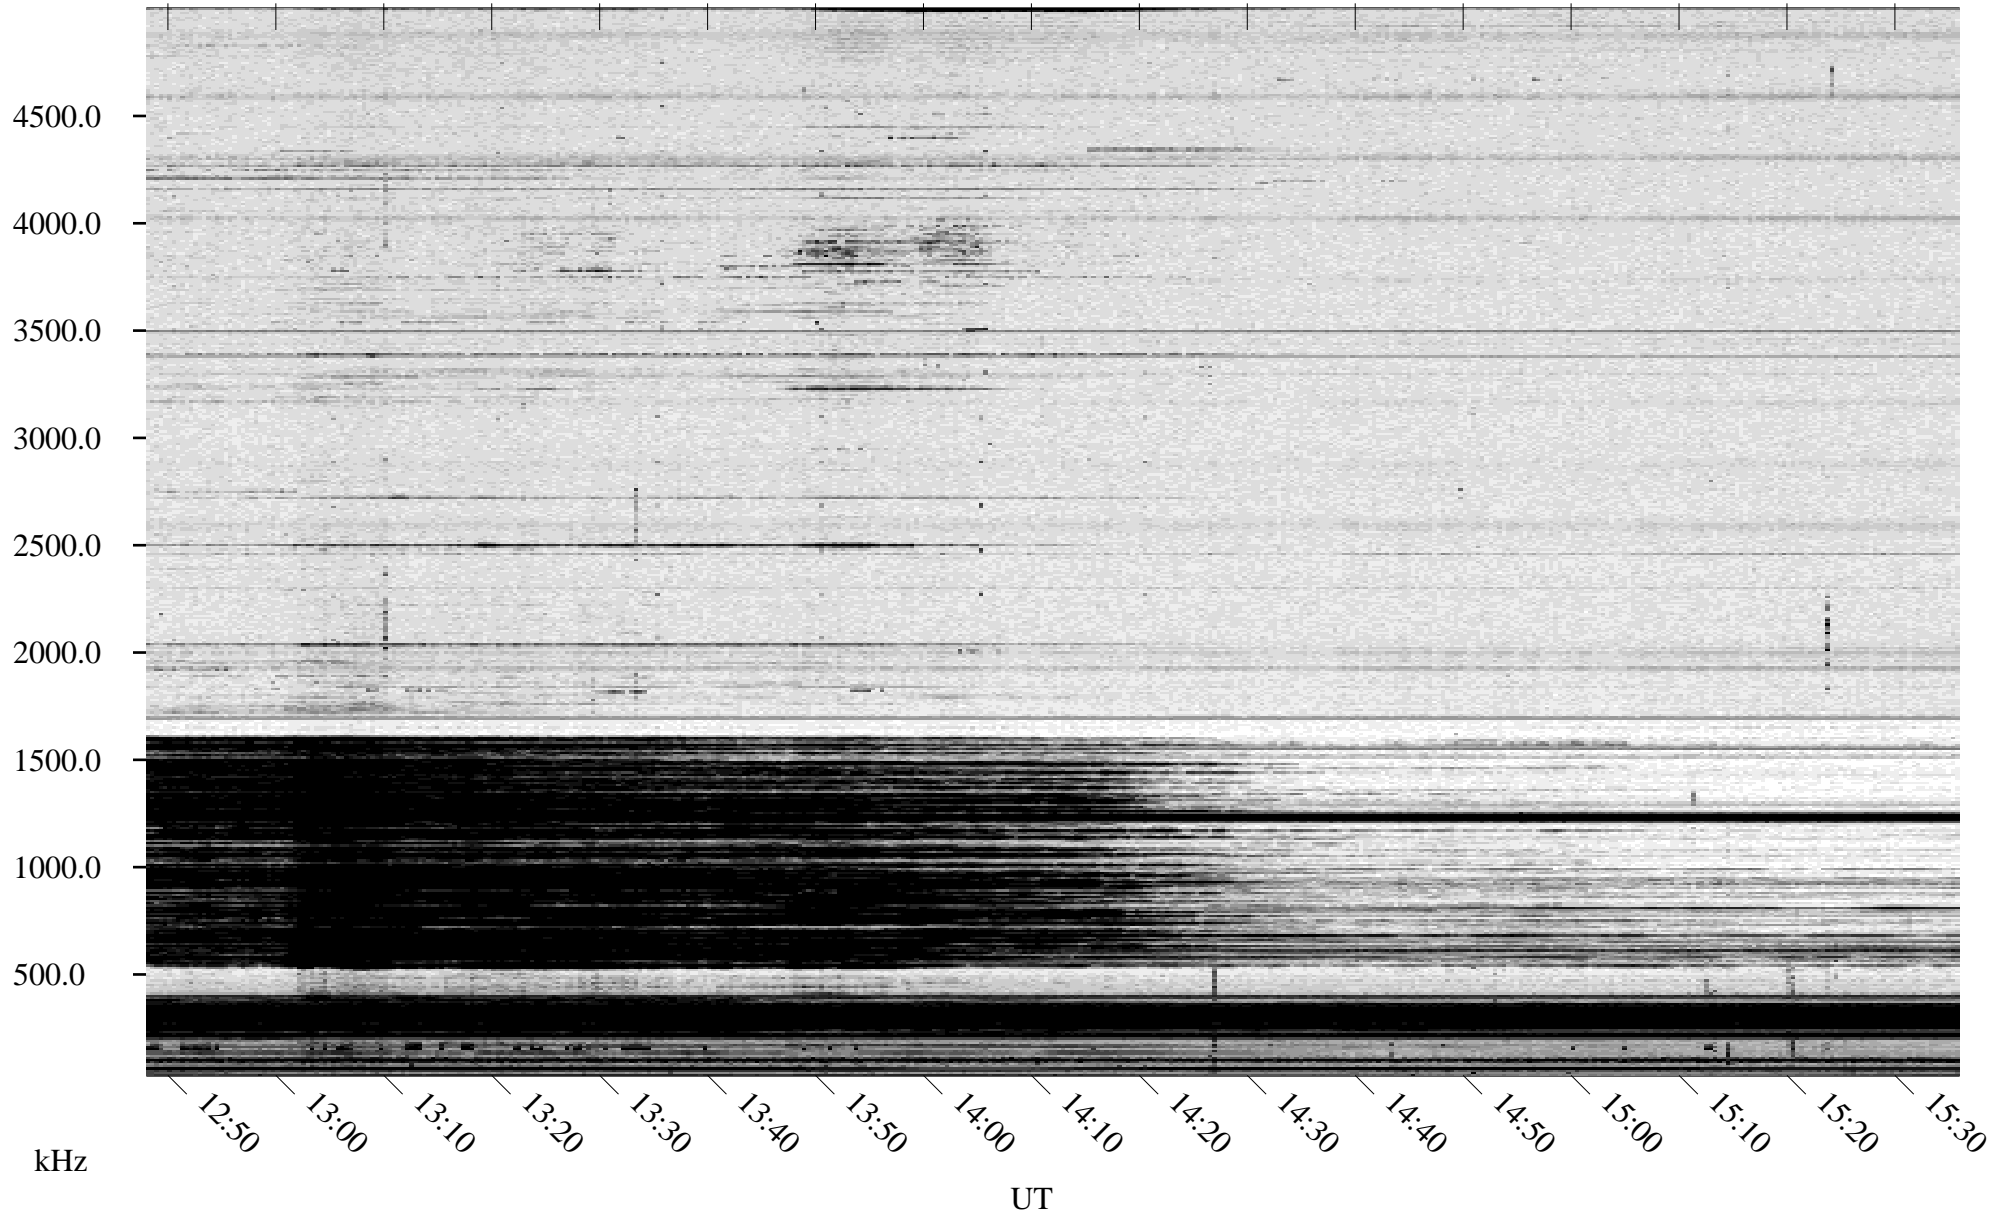

01/19/1996 Churchill, Manitoba

Linear Scale Black = 161 White = 15

ch96019l.r00m max_12

Page 1

01/19/1996 Churchill, Manitoba

Linear Scale Black = 161 White = 15

ch96019l.r00m max_12

Page 2

01/20/1996 Churchill, Manitoba

Linear Scale Black = 161 White = 15

ch96019l.r00m max_12

Page 3

01/20/1996 Churchill, Manitoba

Linear Scale Black = 161 White = 15

ch96019l.r00m max_12

Page 4

01/20/1996 Churchill, Manitoba

Linear Scale Black = 161 White = 15

ch96019l.r00m max_12

01/20/1996 Churchill, Manitoba

Linear Scale Black = 161 White = 15

ch96019l.r00m max_12

Page 6

01/20/1996 Churchill, Manitoba

Linear Scale Black = 161 White = 15

ch96019l.r00m max_12

Page 7

01/20/1996 Churchill, Manitoba

Linear Scale Black = 161 White = 15

ch96019l.r00m max_12

Page 8