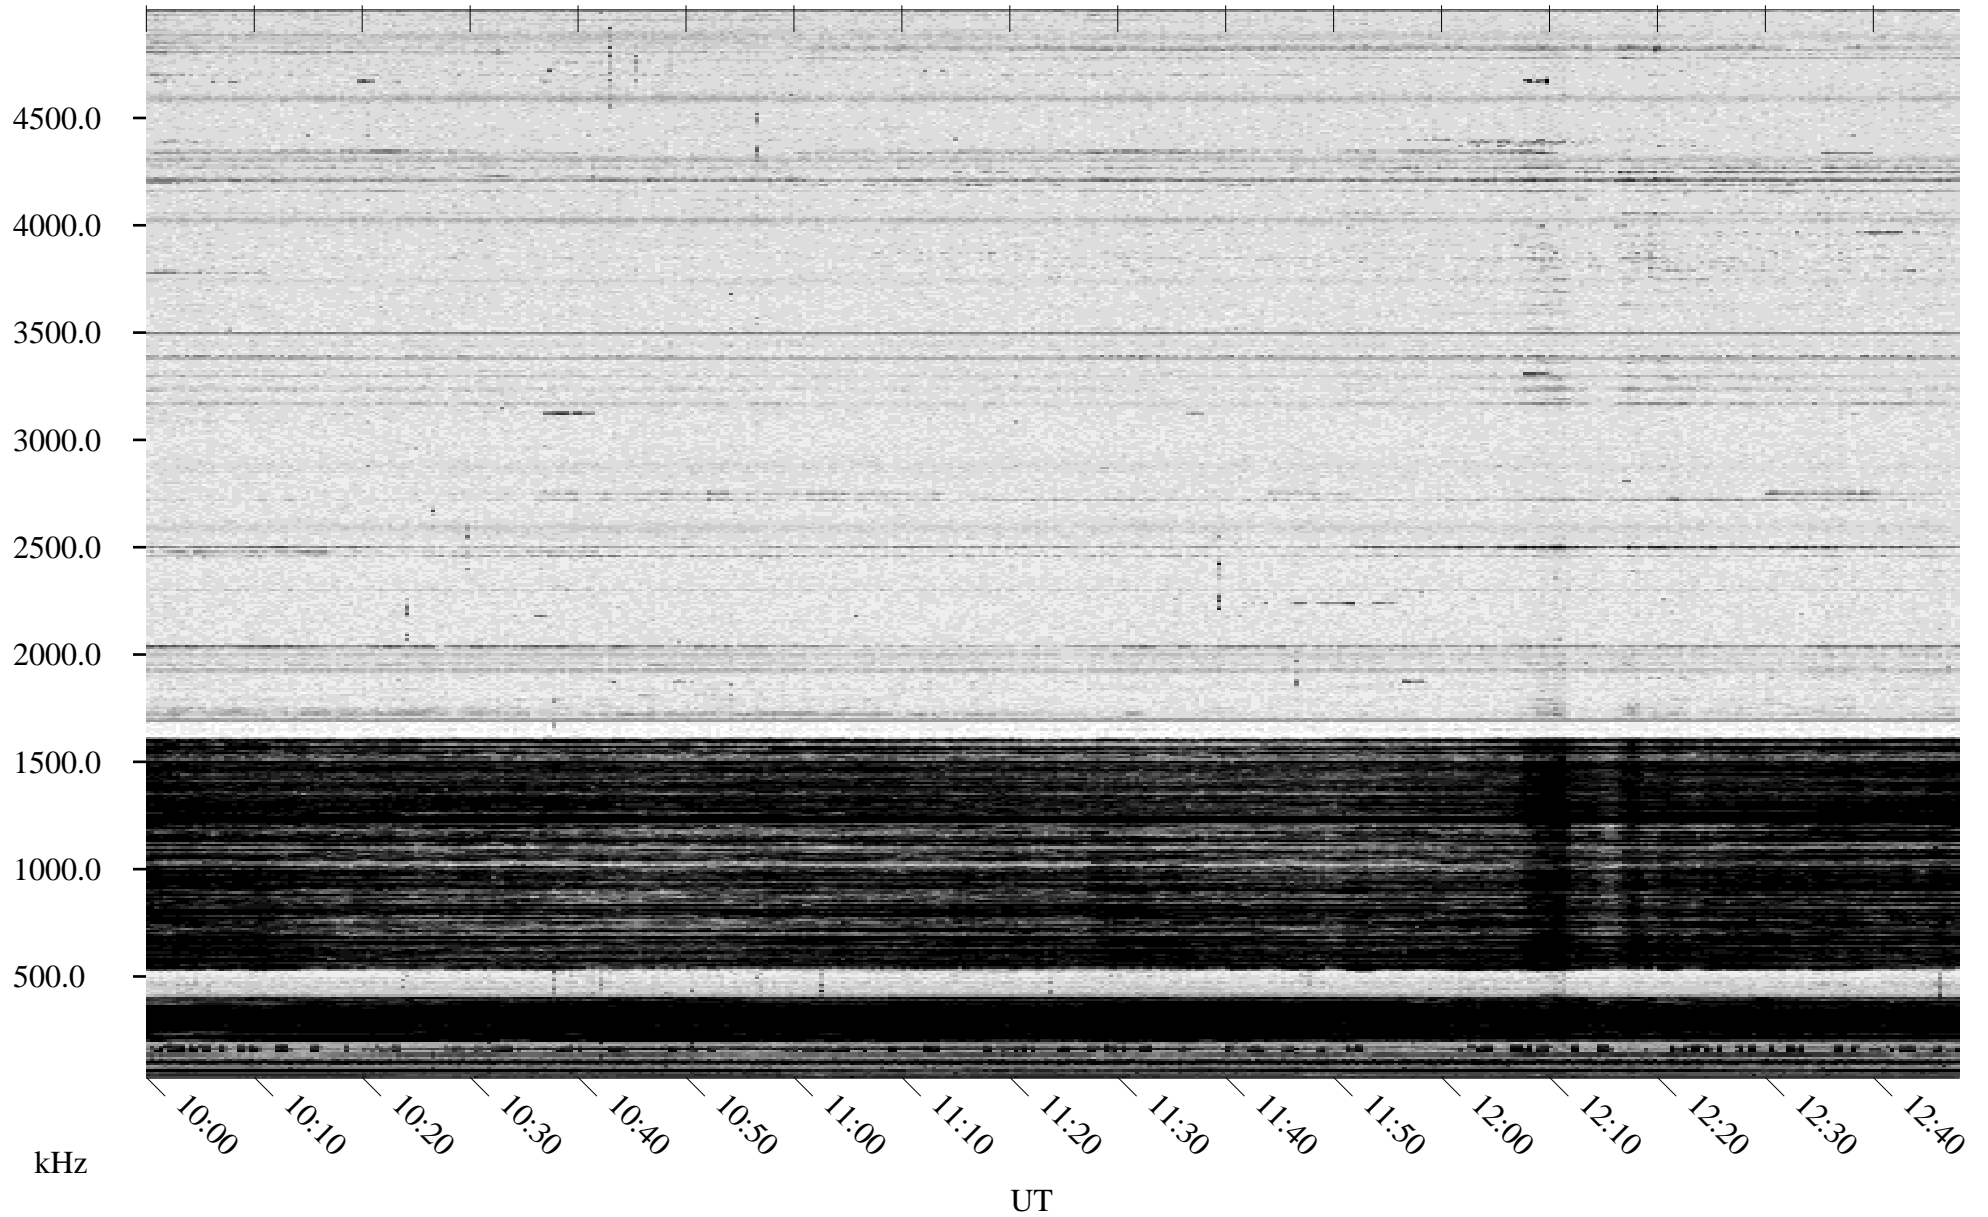

01/19/1996 Churchill, Manitoba

Linear Scale Black = 161 White = 15

ch96019l.r00m max_12

Page 1

01/19/1996 Churchill, Manitoba

Linear Scale Black = 161 White = 15

ch96019l.r00m max_12

Page 2

01/20/1996 Churchill, Manitoba

Linear Scale Black = 161 White = 15

ch96019l.r00m max_12

Page 3

01/20/1996 Churchill, Manitoba

Linear Scale Black = 161 White = 15

ch96019l.r00m max_12

Page 4

01/20/1996 Churchill, Manitoba

Linear Scale Black = 161 White = 15

ch96019l.r00m max_12

01/20/1996 Churchill, Manitoba

Linear Scale Black = 161 White = 15

ch96019l.r00m max_12

Page 6

01/20/1996 Churchill, Manitoba

Linear Scale Black = 161 White = 15

ch96019l.r00m max_12

Page 7

01/20/1996 Churchill, Manitoba

Linear Scale Black = 161 White = 15

ch96019l.r00m max_12

Page 8