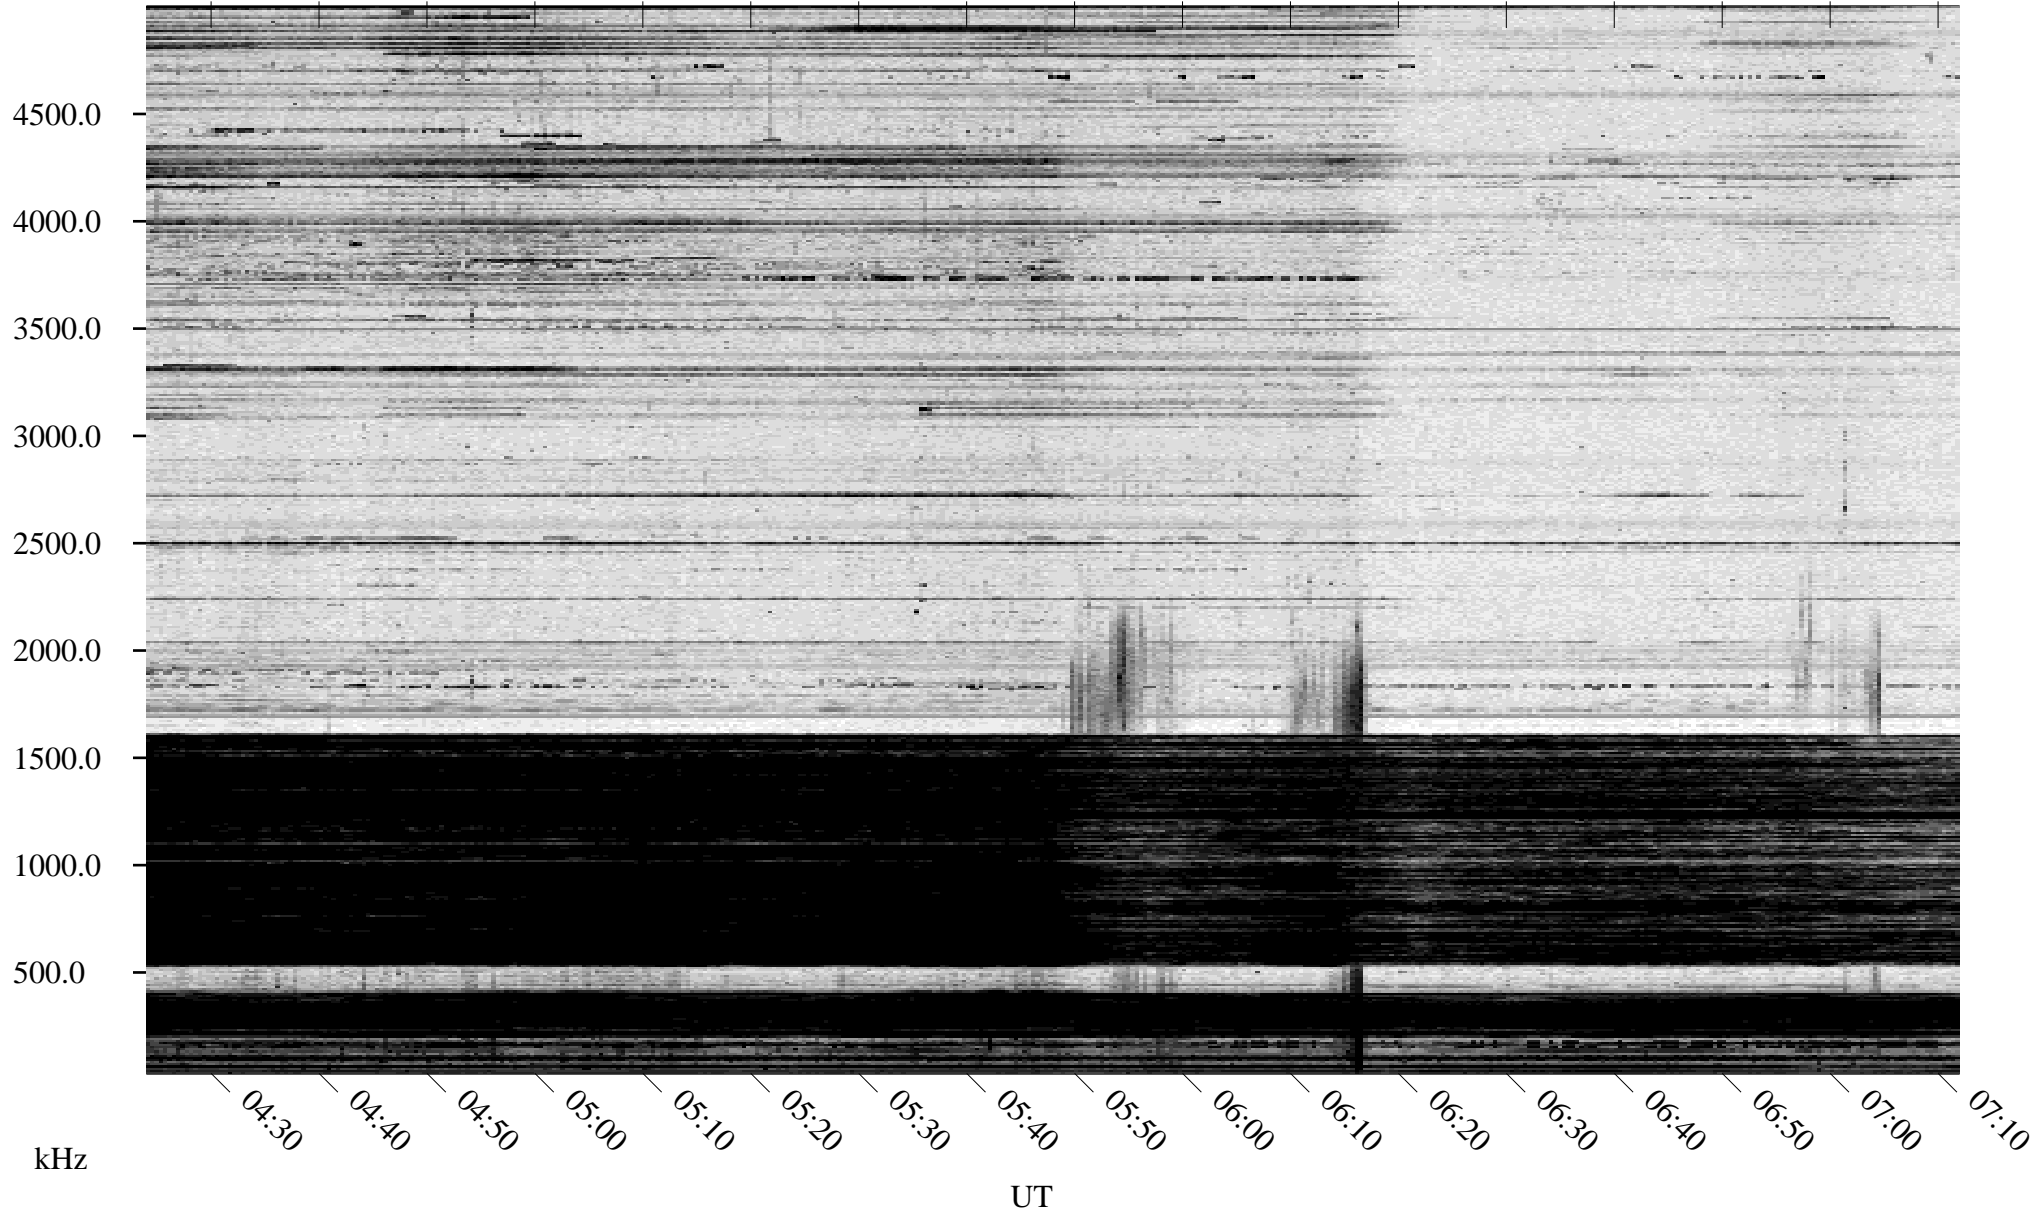

01/19/1996 Churchill, Manitoba

Linear Scale Black = 161 White = 15

ch96019l.r00m max_12

Page 1

01/19/1996 Churchill, Manitoba

Linear Scale Black = 161 White = 15

ch96019l.r00m max_12

Page 2

01/20/1996 Churchill, Manitoba

Linear Scale Black = 161 White = 15

ch96019l.r00m max_12

Page 3

01/20/1996 Churchill, Manitoba

Linear Scale Black = 161 White = 15

ch96019l.r00m max_12

Page 4

01/20/1996 Churchill, Manitoba

Linear Scale Black = 161 White = 15

ch96019l.r00m max_12

01/20/1996 Churchill, Manitoba

Linear Scale Black = 161 White = 15

ch96019l.r00m max_12

Page 6

01/20/1996 Churchill, Manitoba

Linear Scale Black = 161 White = 15

ch96019l.r00m max_12

Page 7

01/20/1996 Churchill, Manitoba

Linear Scale Black = 161 White = 15

ch96019l.r00m max_12

Page 8