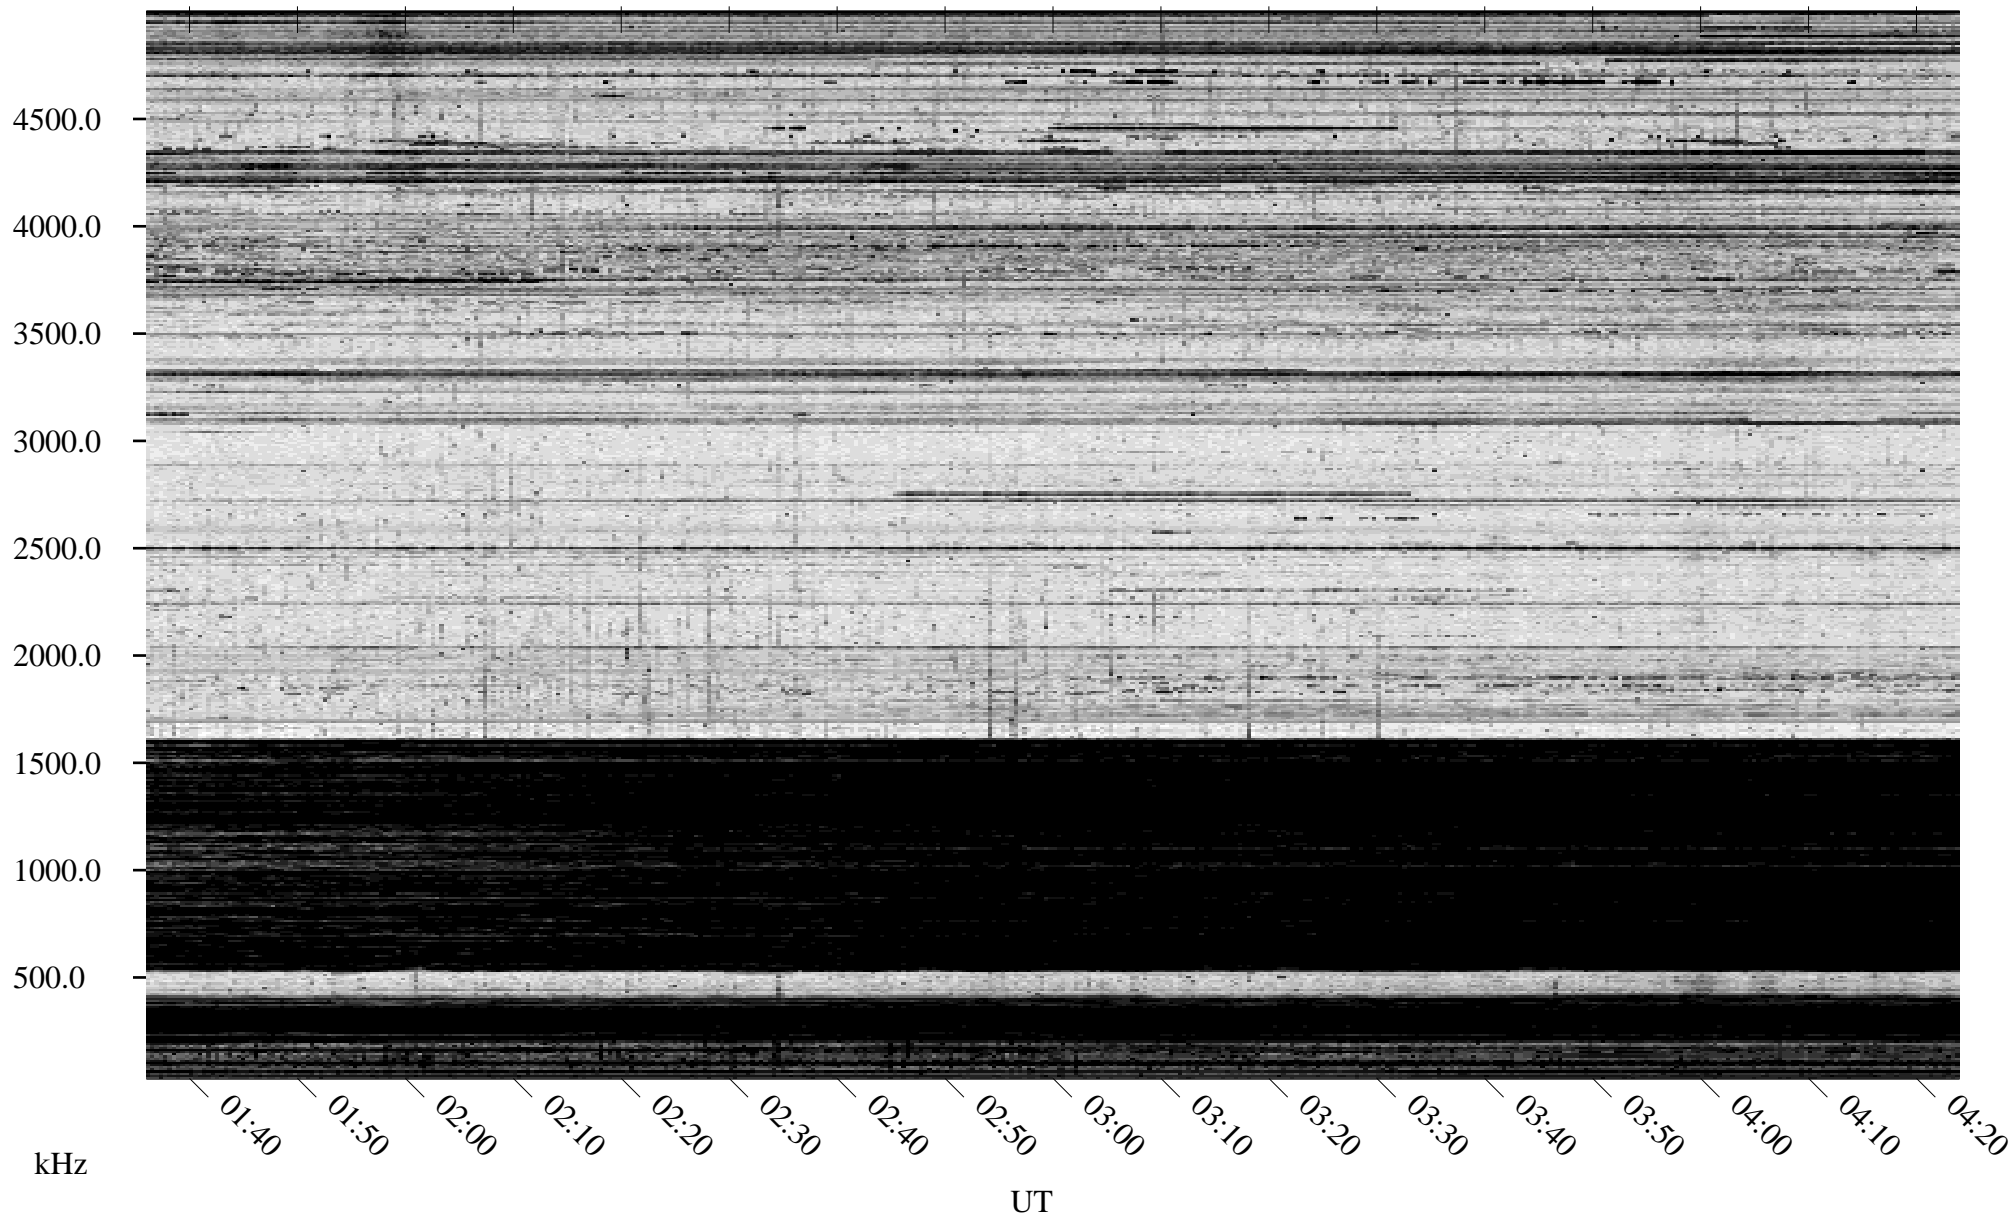

01/19/1996 Churchill, Manitoba

Linear Scale Black = 161 White = 15

ch96019l.r00m max_12

Page 1

01/19/1996 Churchill, Manitoba

Linear Scale Black = 161 White = 15

ch96019l.r00m max_12

Page 2

01/20/1996 Churchill, Manitoba

Linear Scale Black = 161 White = 15

ch96019l.r00m max_12

Page 3

01/20/1996 Churchill, Manitoba

Linear Scale Black = 161 White = 15

ch96019l.r00m max_12

Page 4

01/20/1996 Churchill, Manitoba

Linear Scale Black = 161 White = 15

ch96019l.r00m max_12

01/20/1996 Churchill, Manitoba

Linear Scale Black = 161 White = 15

ch96019l.r00m max_12

Page 6

01/20/1996 Churchill, Manitoba

Linear Scale Black = 161 White = 15

ch96019l.r00m max_12

Page 7

01/20/1996 Churchill, Manitoba

Linear Scale Black = 161 White = 15

ch96019l.r00m max_12

Page 8