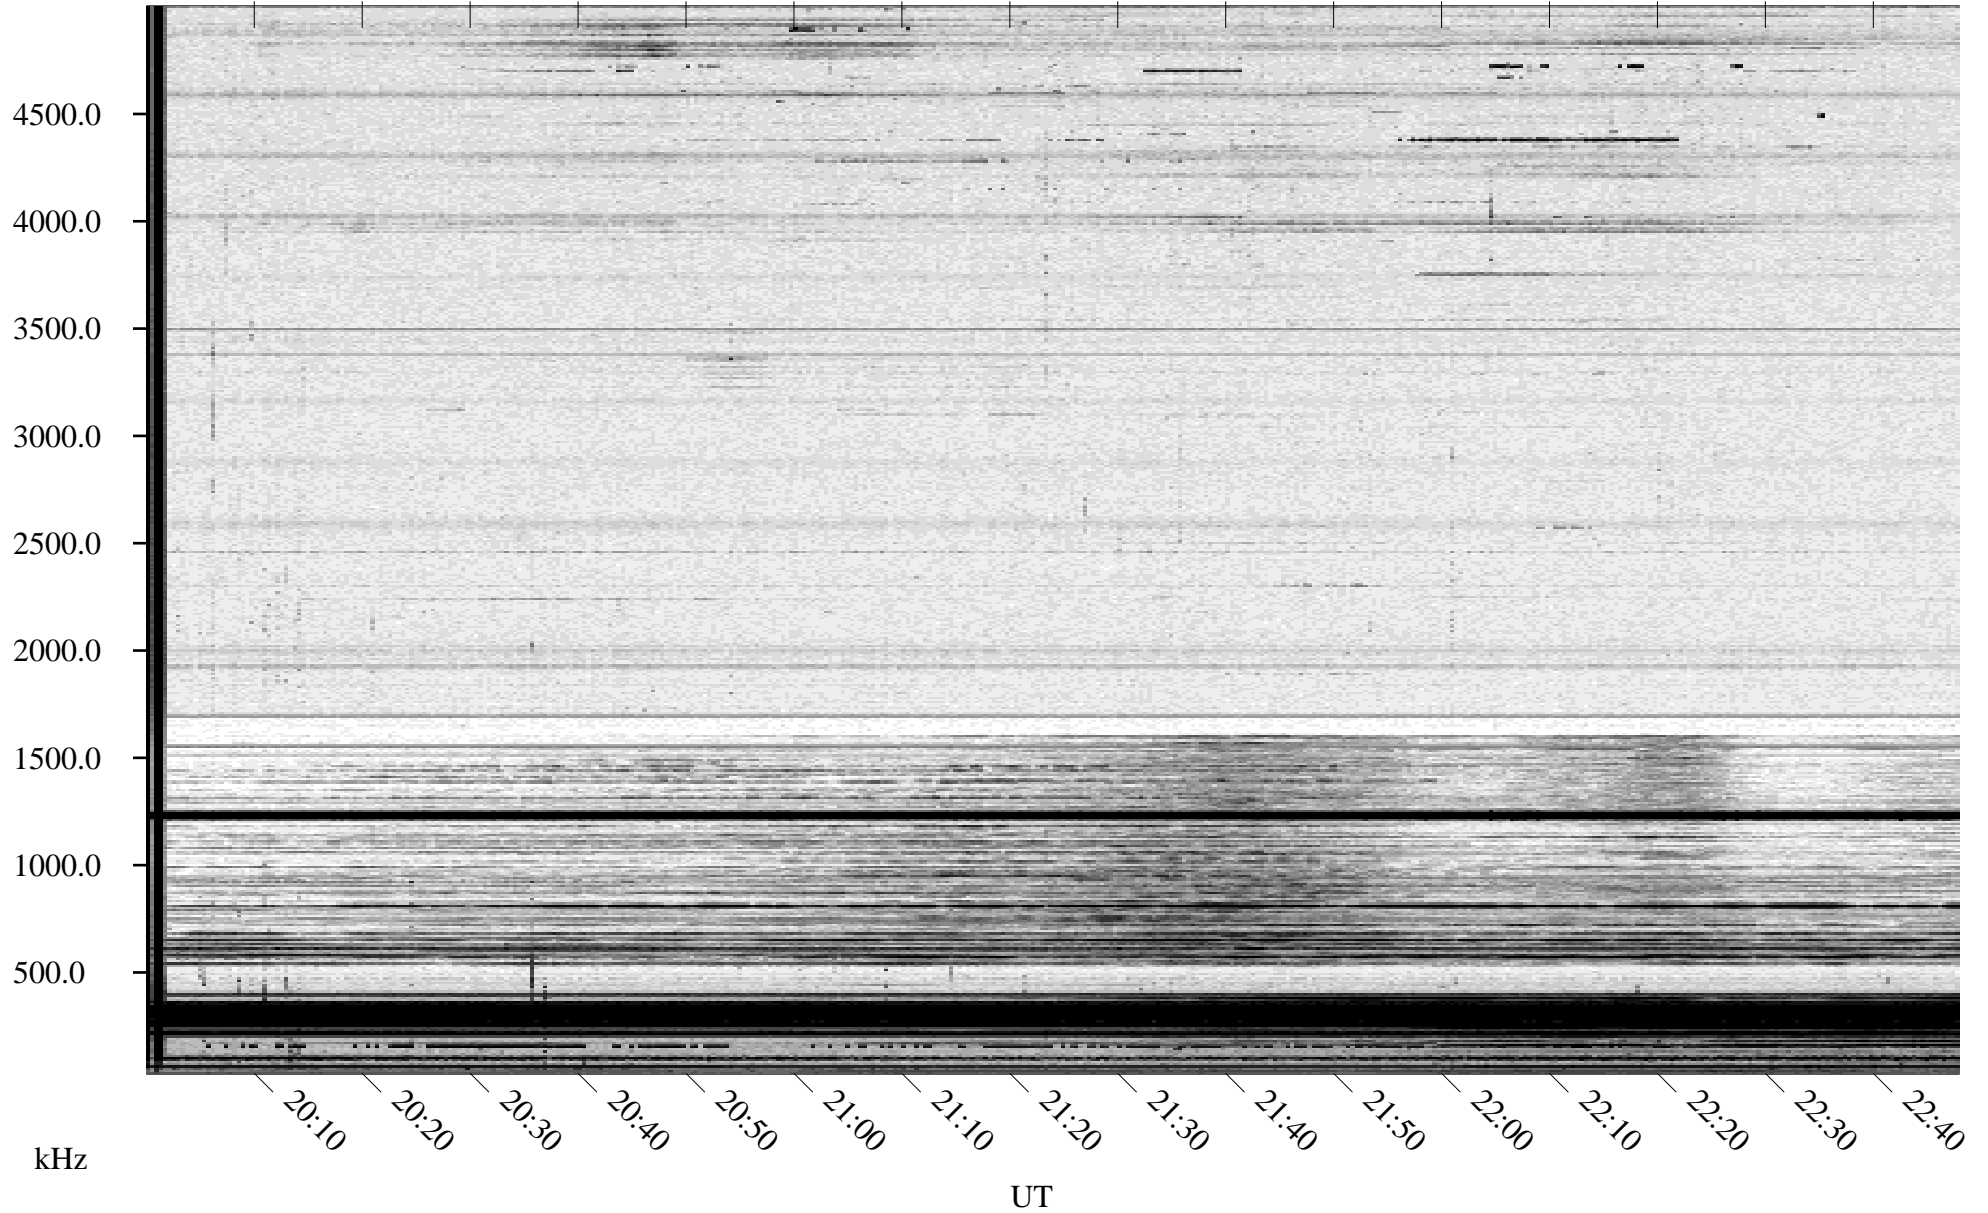

01/19/1996 Churchill, Manitoba

Linear Scale Black = 161 White = 15

ch96019l.r00m max_12

Page 1

01/19/1996 Churchill, Manitoba

Linear Scale Black = 161 White = 15

ch96019l.r00m max_12

Page 2

01/20/1996 Churchill, Manitoba

Linear Scale Black = 161 White = 15

ch96019l.r00m max_12

Page 3

01/20/1996 Churchill, Manitoba

Linear Scale Black = 161 White = 15

ch96019l.r00m max_12

Page 4

01/20/1996 Churchill, Manitoba

Linear Scale Black = 161 White = 15

ch96019l.r00m max_12

01/20/1996 Churchill, Manitoba

Linear Scale Black = 161 White = 15

ch96019l.r00m max_12

Page 6

01/20/1996 Churchill, Manitoba

Linear Scale Black = 161 White = 15

ch96019l.r00m max_12

Page 7

01/20/1996 Churchill, Manitoba

Linear Scale Black = 161 White = 15

ch96019l.r00m max_12

Page 8