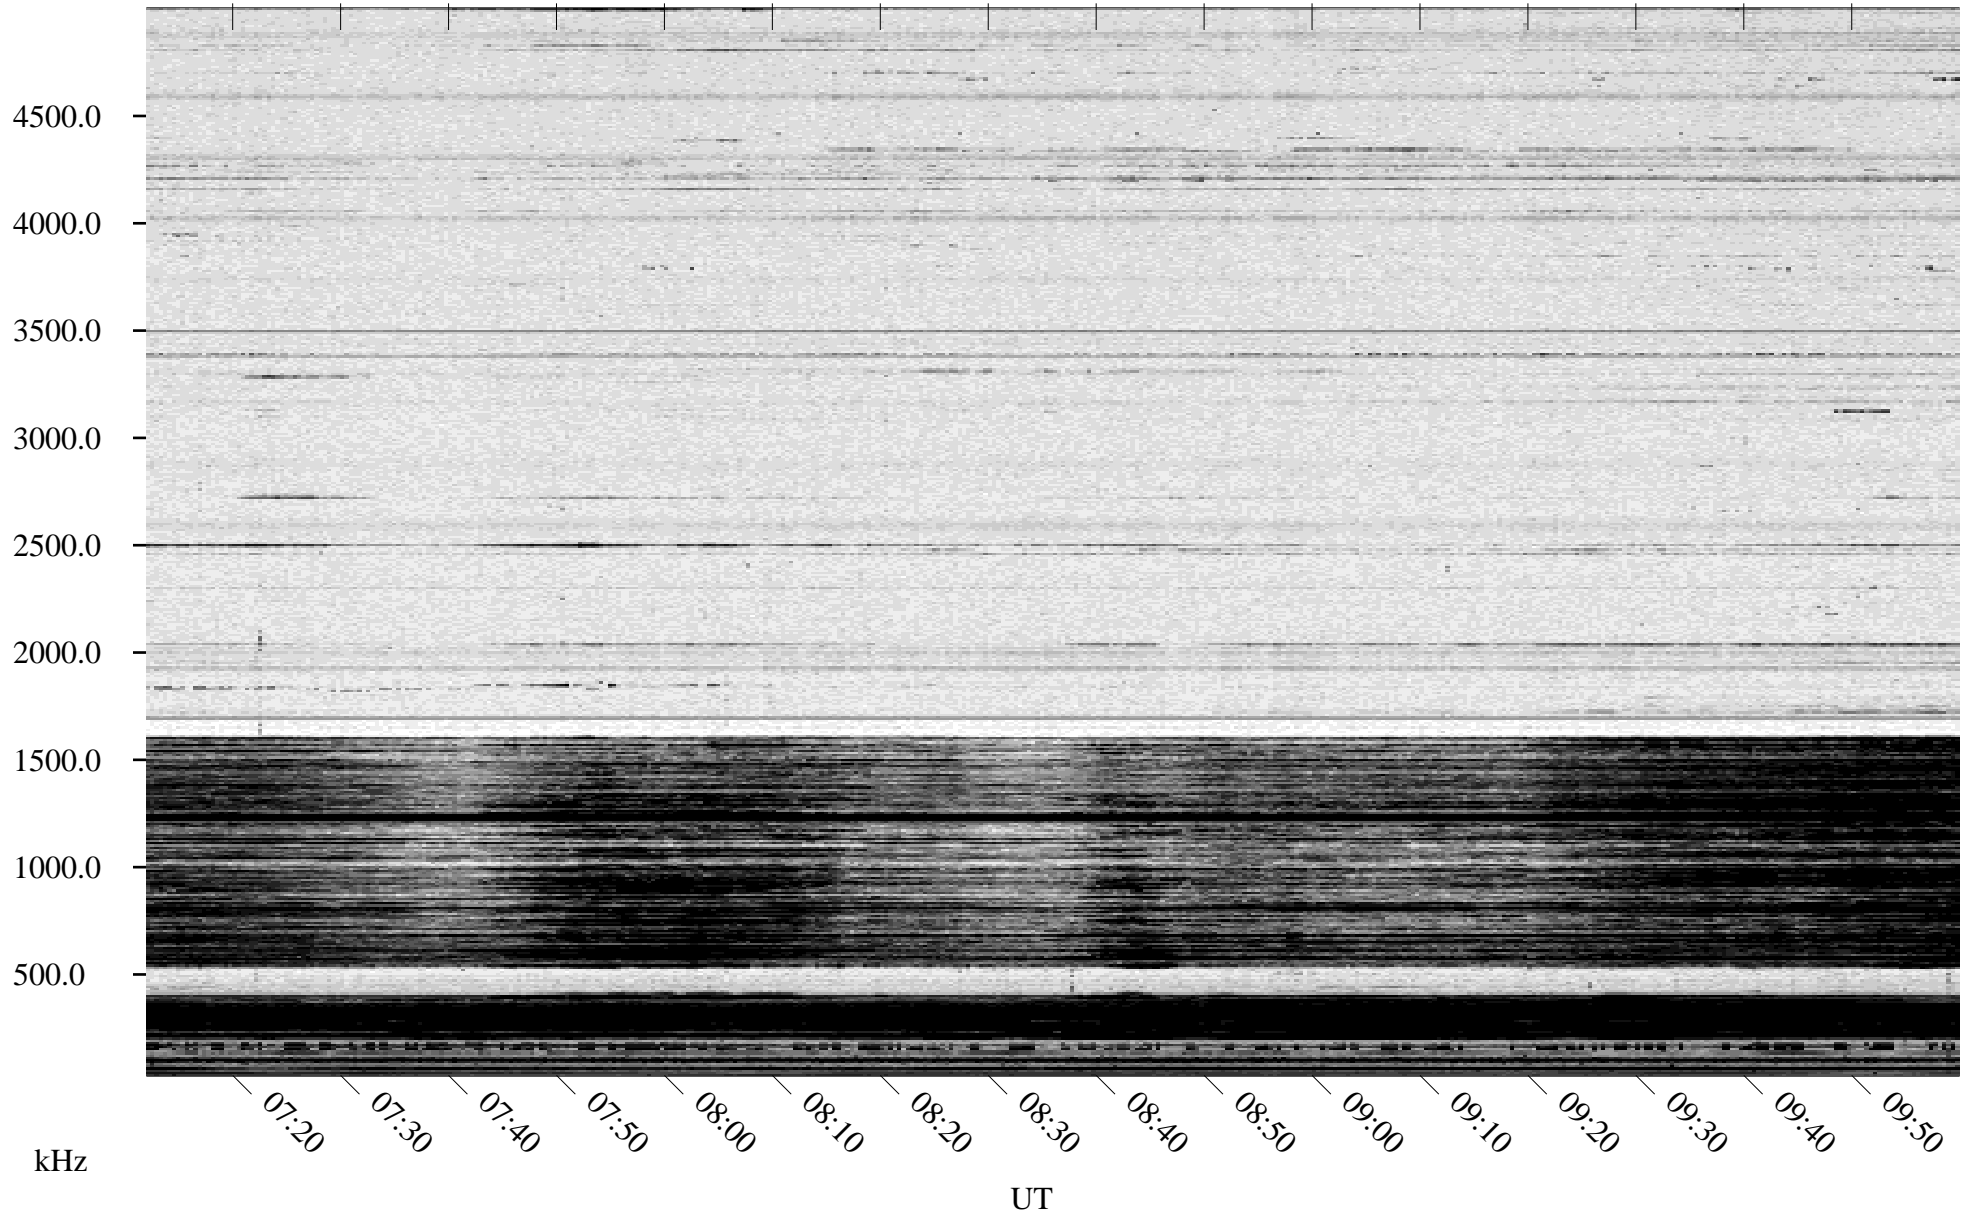

01/19/1996 Churchill, Manitoba

Linear Scale Black = 161 White = 15

ch96019l.r00m max_12

Page 1

01/19/1996 Churchill, Manitoba

Linear Scale Black = 161 White = 15

ch96019l.r00m max_12

Page 2

01/20/1996 Churchill, Manitoba

Linear Scale Black = 161 White = 15

ch96019l.r00m max_12

Page 3

01/20/1996 Churchill, Manitoba

Linear Scale Black = 161 White = 15

ch96019l.r00m max_12

Page 4

01/20/1996 Churchill, Manitoba

Linear Scale Black = 161 White = 15

ch96019l.r00m max_12

01/20/1996 Churchill, Manitoba

Linear Scale Black = 161 White = 15

ch96019l.r00m max_12

Page 6

01/20/1996 Churchill, Manitoba

Linear Scale Black = 161 White = 15

ch96019l.r00m max_12

Page 7

01/20/1996 Churchill, Manitoba

Linear Scale Black = 161 White = 15

ch96019l.r00m max_12

Page 8