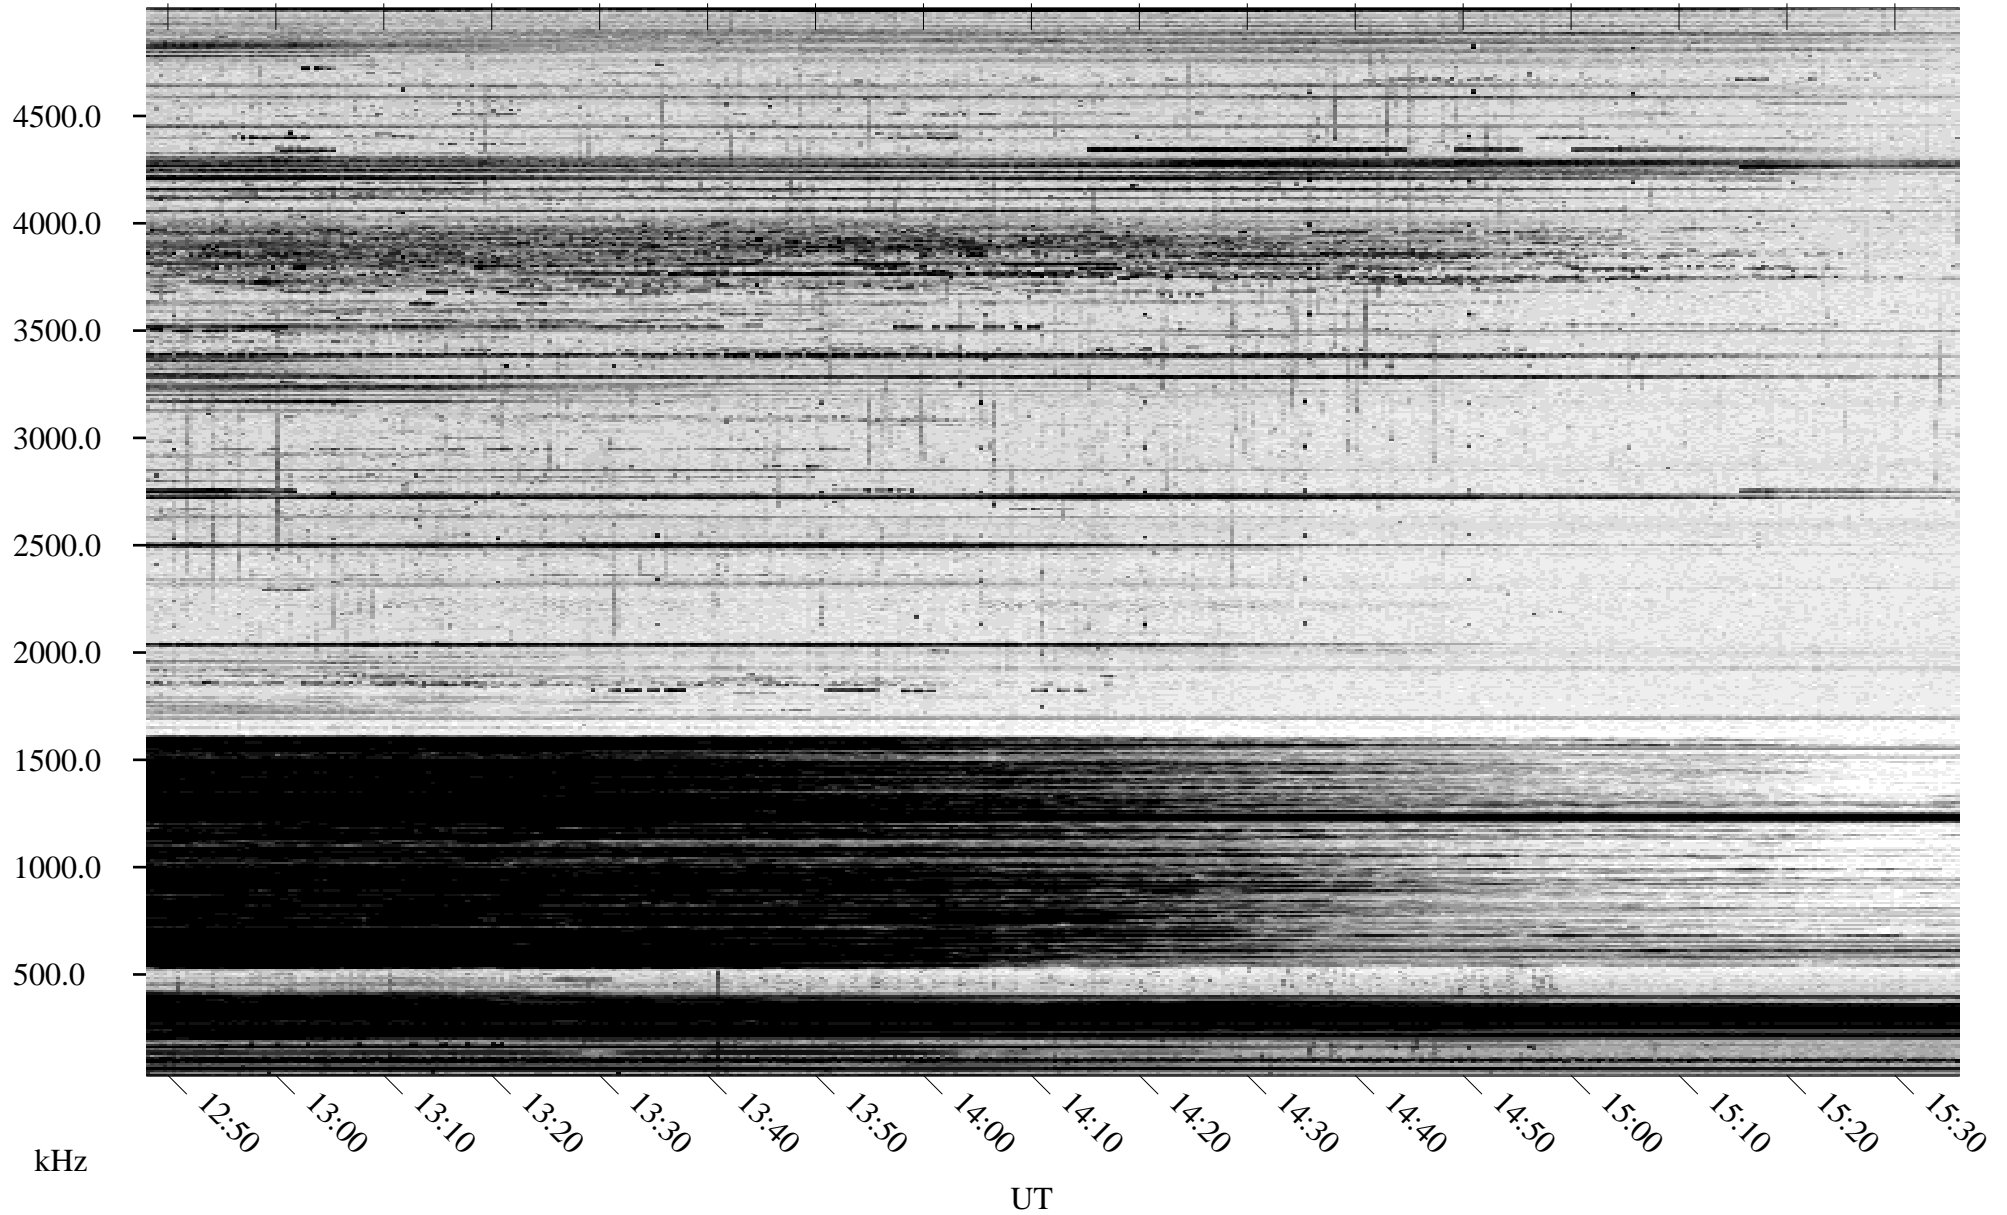

01/20/1996 Churchill, Manitoba

Linear Scale Black = 161 White = 15

ch96020l.r00m max_12

Page 1

01/20/1996 Churchill, Manitoba

Linear Scale Black = 161 White = 15

ch96020l.r00m max_12

Page 2

01/21/1996 Churchill, Manitoba

Linear Scale Black = 161 White = 15

ch96020l.r00m max_12

Page 3

01/21/1996 Churchill, Manitoba

Linear Scale Black = 161 White = 15

ch96020l.r00m max_12

Page 4

01/21/1996 Churchill, Manitoba

Linear Scale Black = 161 White = 15

ch96020l.r00m max_12

Page 5

01/21/1996 Churchill, Manitoba

Linear Scale Black = 161 White = 15

ch96020l.r00m max_12

Page 6

01/21/1996 Churchill, Manitoba

Linear Scale Black = 161 White = 15

ch96020l.r00m max_12

Page 7

01/21/1996 Churchill, Manitoba

Linear Scale Black = 161 White = 15

ch96020l.r00m max_12

Page 8