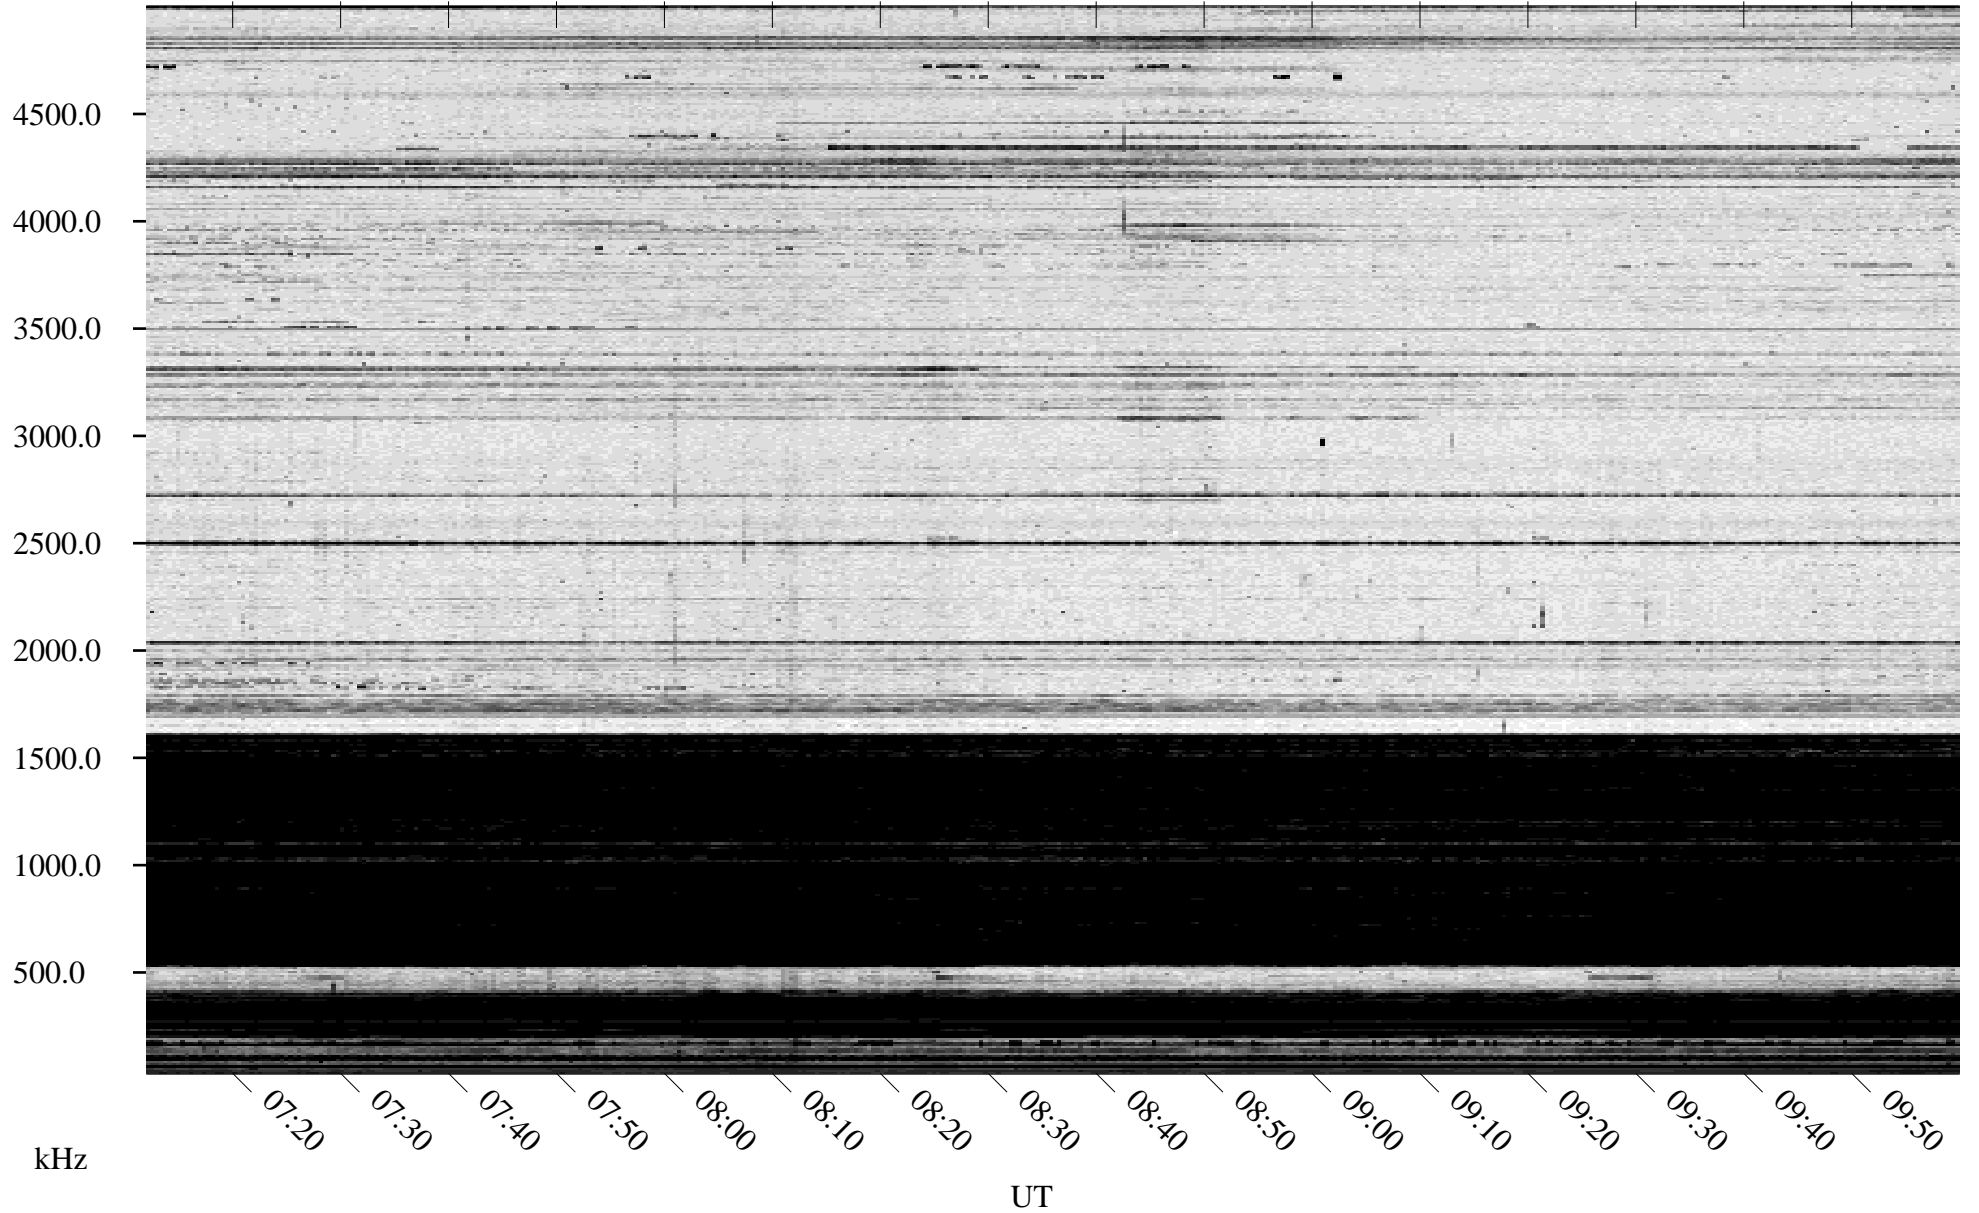

01/20/1996 Churchill, Manitoba

Linear Scale Black = 161 White = 15

ch96020l.r00m max_12

Page 1

01/20/1996 Churchill, Manitoba

Linear Scale Black = 161 White = 15

ch96020l.r00m max_12

Page 2

01/21/1996 Churchill, Manitoba

Linear Scale Black = 161 White = 15

ch96020l.r00m max_12

Page 3

01/21/1996 Churchill, Manitoba

Linear Scale Black = 161 White = 15

ch96020l.r00m max_12

Page 4

01/21/1996 Churchill, Manitoba

Linear Scale Black = 161 White = 15

ch96020l.r00m max_12

Page 5

01/21/1996 Churchill, Manitoba

Linear Scale Black = 161 White = 15

ch96020l.r00m max_12

Page 6

01/21/1996 Churchill, Manitoba

Linear Scale Black = 161 White = 15

ch96020l.r00m max_12

Page 7

01/21/1996 Churchill, Manitoba

Linear Scale Black = 161 White = 15

ch96020l.r00m max_12

Page 8