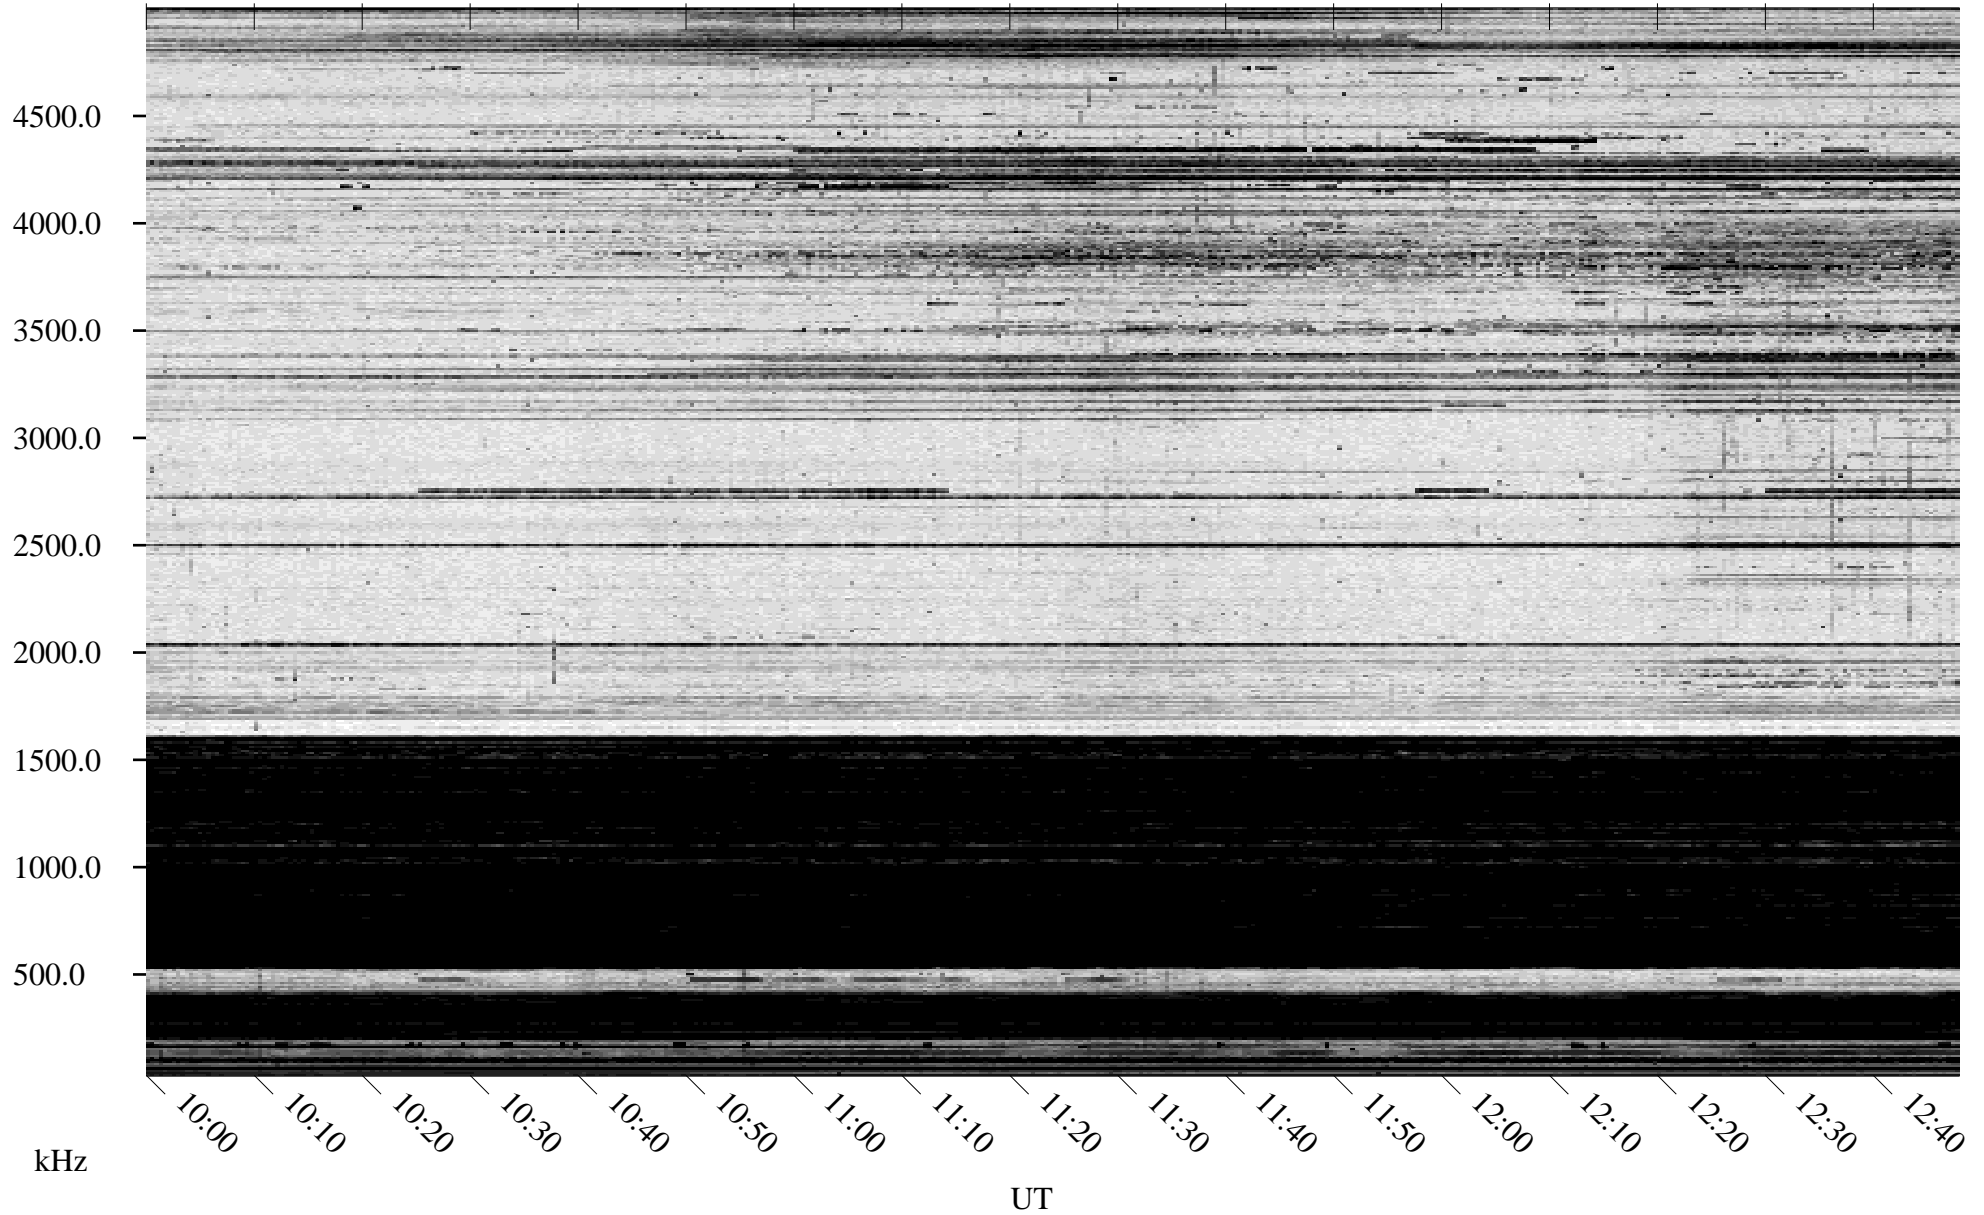

01/20/1996 Churchill, Manitoba

Linear Scale Black = 161 White = 15

ch96020l.r00m max_12

Page 1

01/20/1996 Churchill, Manitoba

Linear Scale Black = 161 White = 15

ch96020l.r00m max_12

Page 2

01/21/1996 Churchill, Manitoba

Linear Scale Black = 161 White = 15

ch96020l.r00m max_12

Page 3

01/21/1996 Churchill, Manitoba

Linear Scale Black = 161 White = 15

ch96020l.r00m max_12

Page 4

01/21/1996 Churchill, Manitoba

Linear Scale Black = 161 White = 15

ch96020l.r00m max_12

Page 5

01/21/1996 Churchill, Manitoba

Linear Scale Black = 161 White = 15

ch96020l.r00m max_12

Page 6

01/21/1996 Churchill, Manitoba

Linear Scale Black = 161 White = 15

ch96020l.r00m max_12

Page 7

01/21/1996 Churchill, Manitoba

Linear Scale Black = 161 White = 15

ch96020l.r00m max_12

Page 8