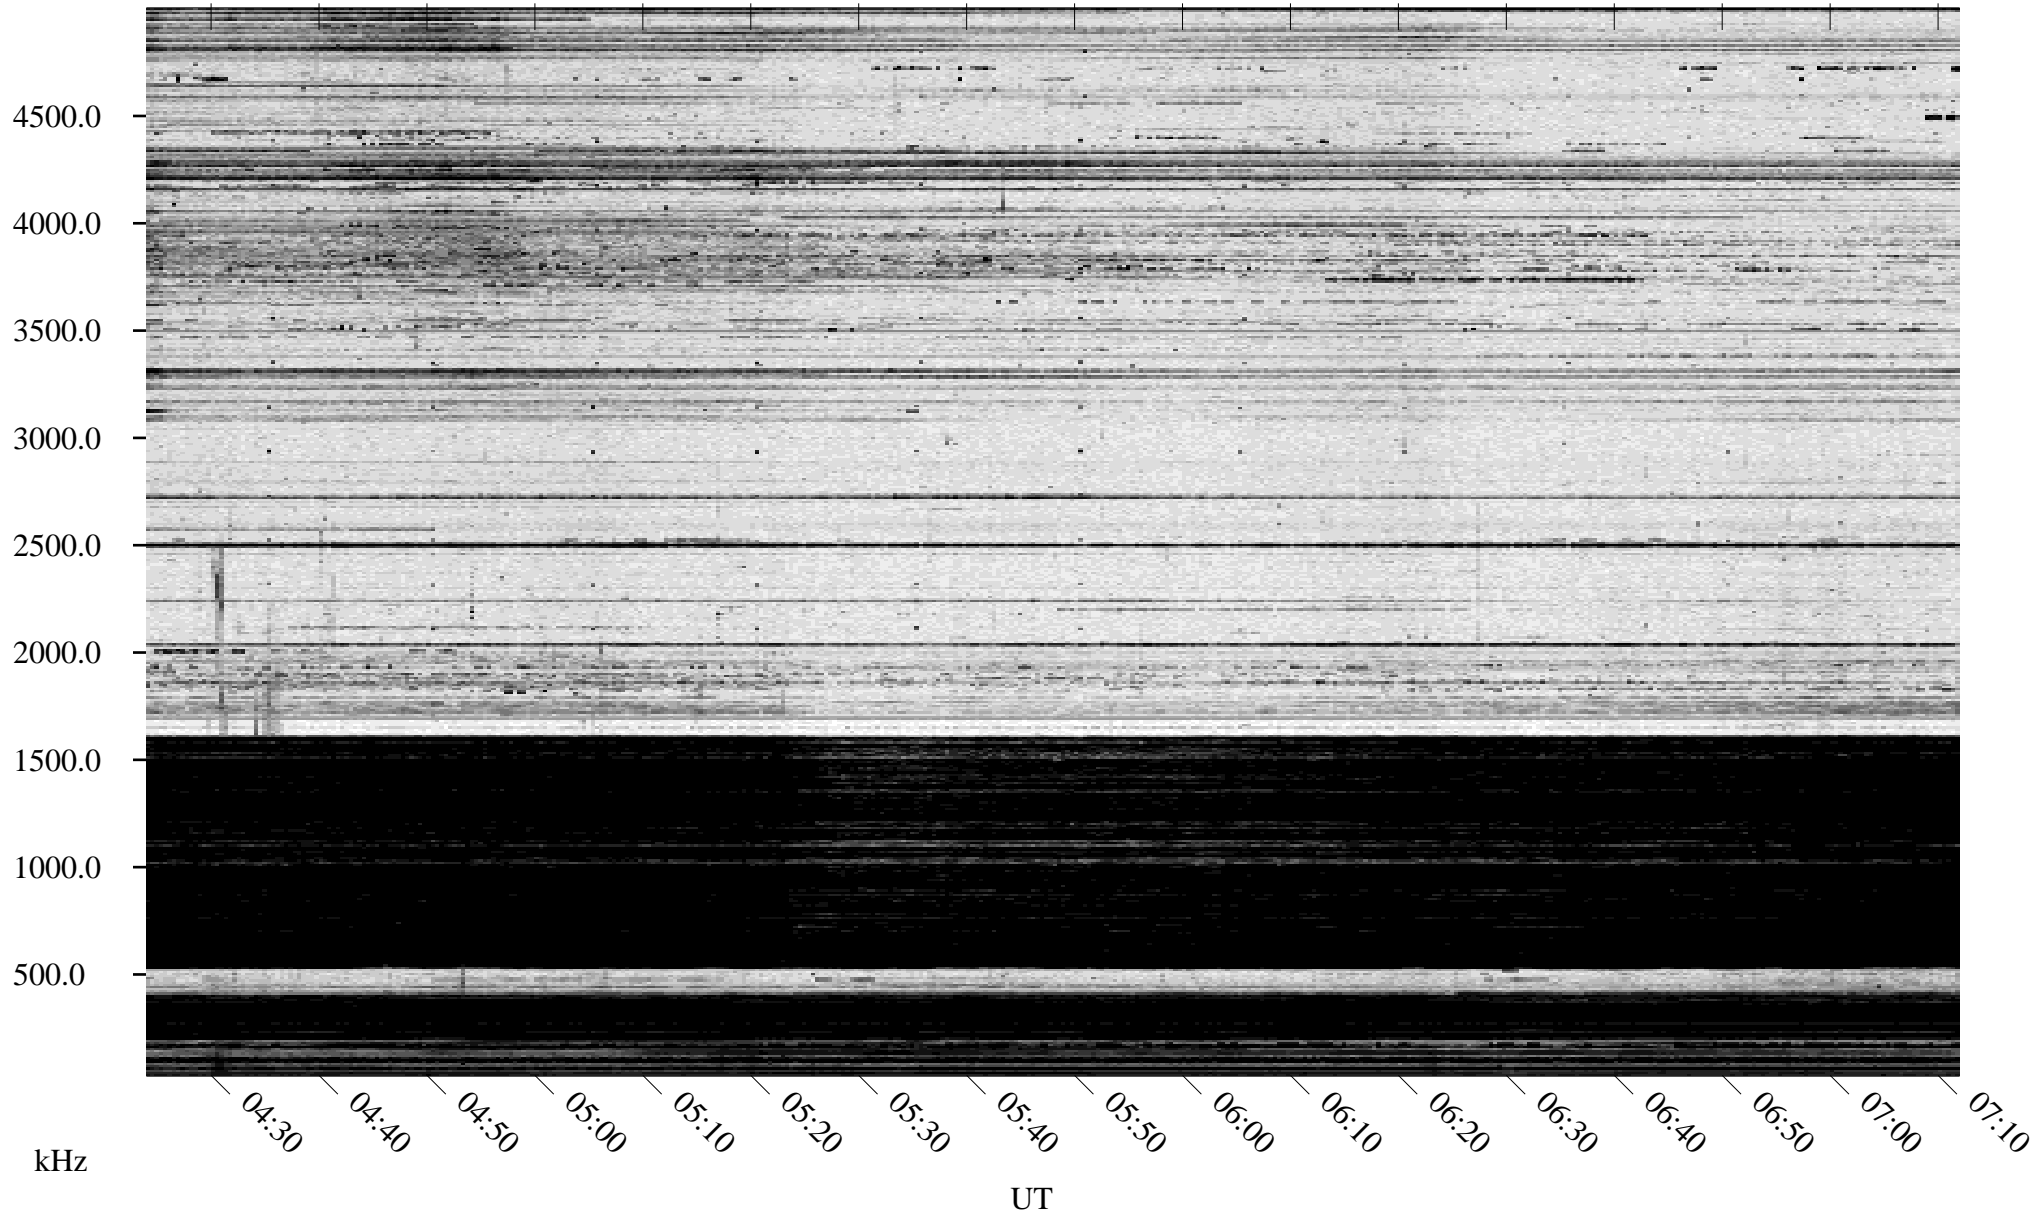

01/20/1996 Churchill, Manitoba

Linear Scale Black = 161 White = 15

ch96020l.r00m max_12

Page 1

01/20/1996 Churchill, Manitoba

Linear Scale Black = 161 White = 15

ch96020l.r00m max_12

Page 2

01/21/1996 Churchill, Manitoba

Linear Scale Black = 161 White = 15

ch96020l.r00m max_12

Page 3

01/21/1996 Churchill, Manitoba

Linear Scale Black = 161 White = 15

ch96020l.r00m max_12

Page 4

01/21/1996 Churchill, Manitoba

Linear Scale Black = 161 White = 15

ch96020l.r00m max_12

Page 5

01/21/1996 Churchill, Manitoba

Linear Scale Black = 161 White = 15

ch96020l.r00m max_12

Page 6

01/21/1996 Churchill, Manitoba

Linear Scale Black = 161 White = 15

ch96020l.r00m max_12

Page 7

01/21/1996 Churchill, Manitoba

Linear Scale Black = 161 White = 15

ch96020l.r00m max_12

Page 8