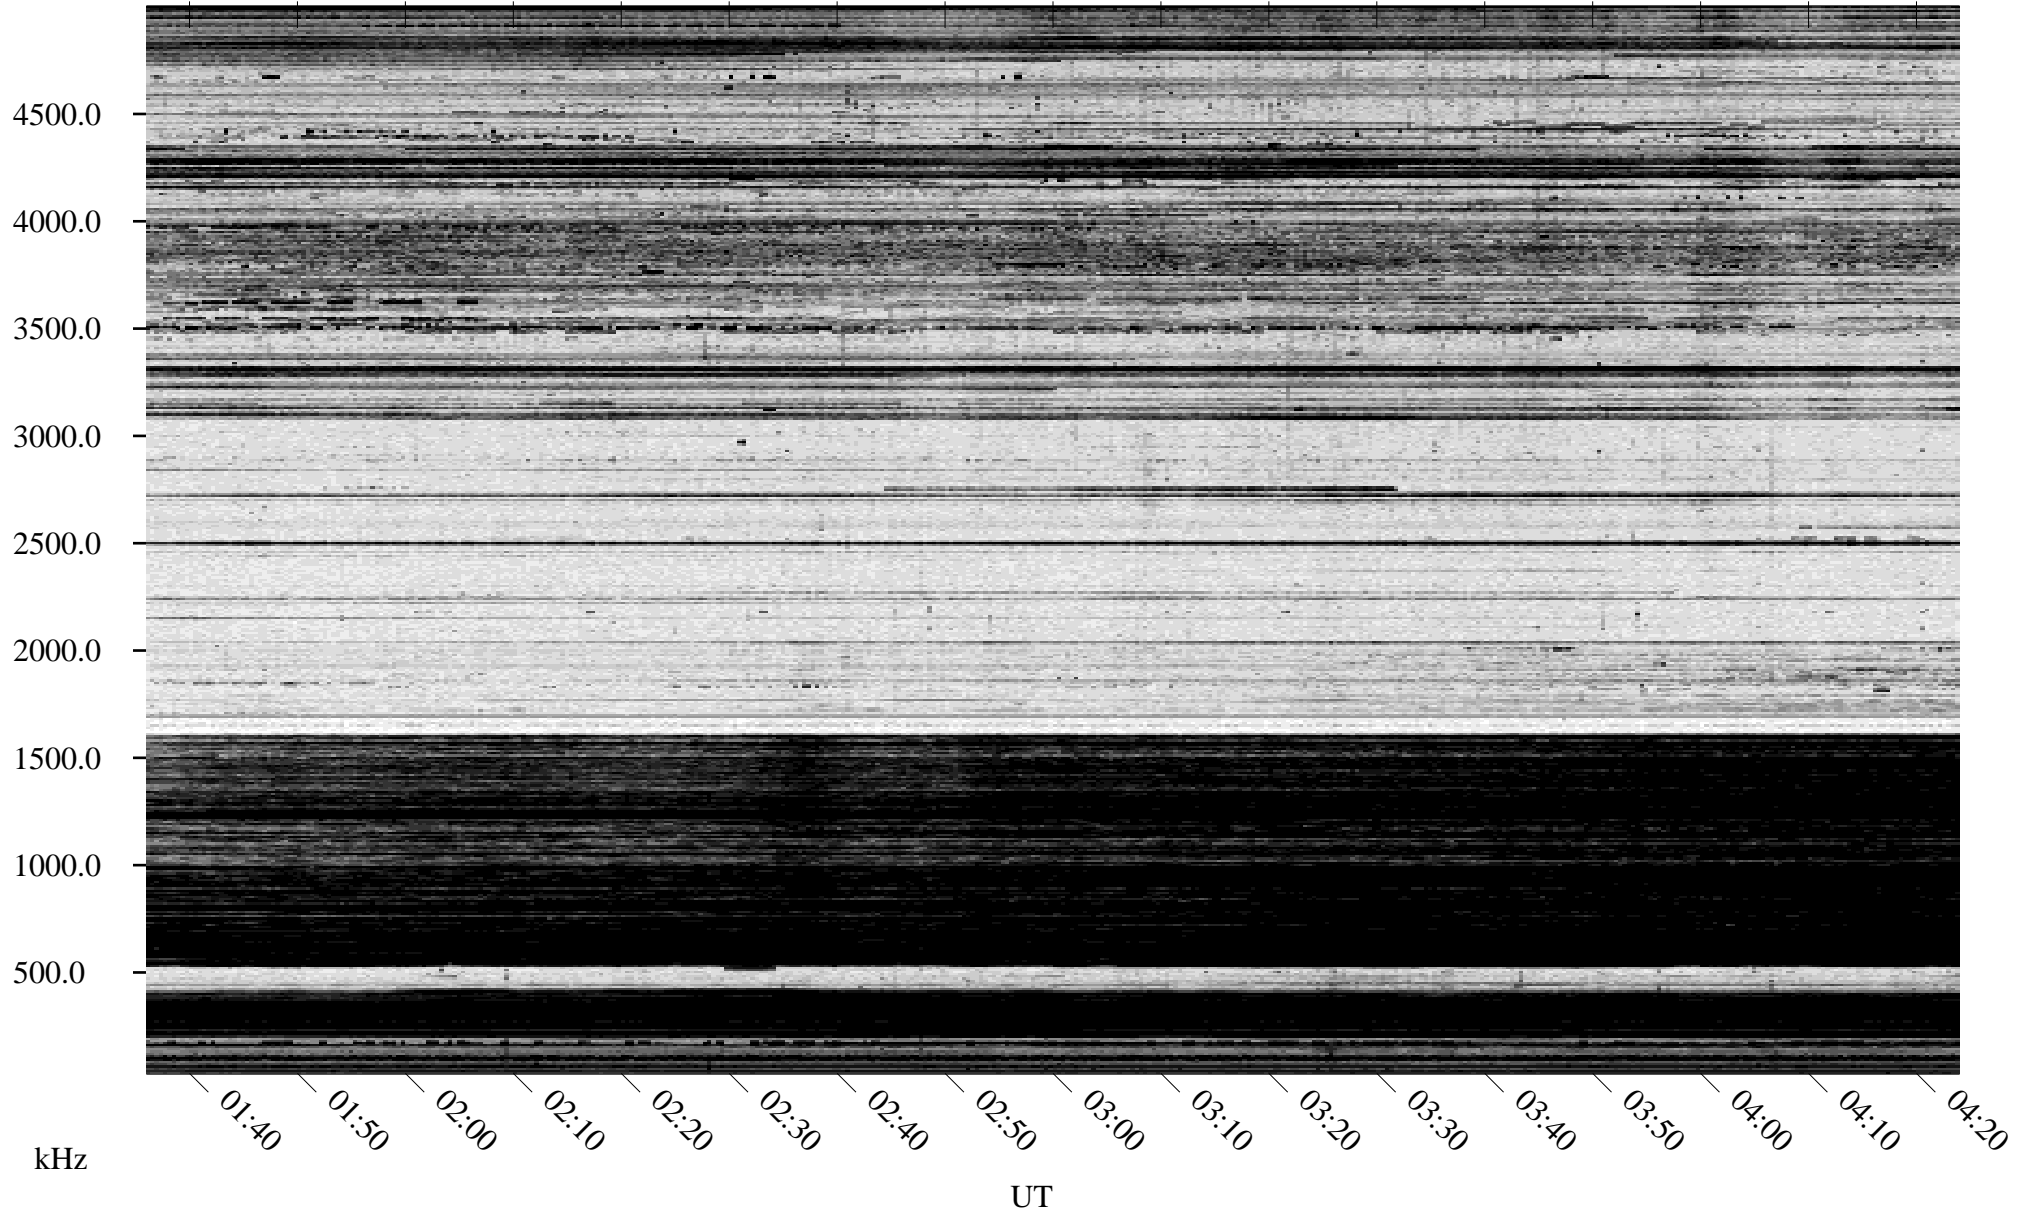

01/20/1996 Churchill, Manitoba

Linear Scale Black = 161 White = 15

ch96020l.r00m max_12

Page 1

01/20/1996 Churchill, Manitoba

Linear Scale Black = 161 White = 15

ch96020l.r00m max_12

Page 2

01/21/1996 Churchill, Manitoba

Linear Scale Black = 161 White = 15

ch96020l.r00m max_12

Page 3

01/21/1996 Churchill, Manitoba

Linear Scale Black = 161 White = 15

ch96020l.r00m max_12

Page 4

01/21/1996 Churchill, Manitoba

Linear Scale Black = 161 White = 15

ch96020l.r00m max_12

Page 5

01/21/1996 Churchill, Manitoba

Linear Scale Black = 161 White = 15

ch96020l.r00m max_12

Page 6

01/21/1996 Churchill, Manitoba

Linear Scale Black = 161 White = 15

ch96020l.r00m max_12

Page 7

01/21/1996 Churchill, Manitoba

Linear Scale Black = 161 White = 15

ch96020l.r00m max_12

Page 8