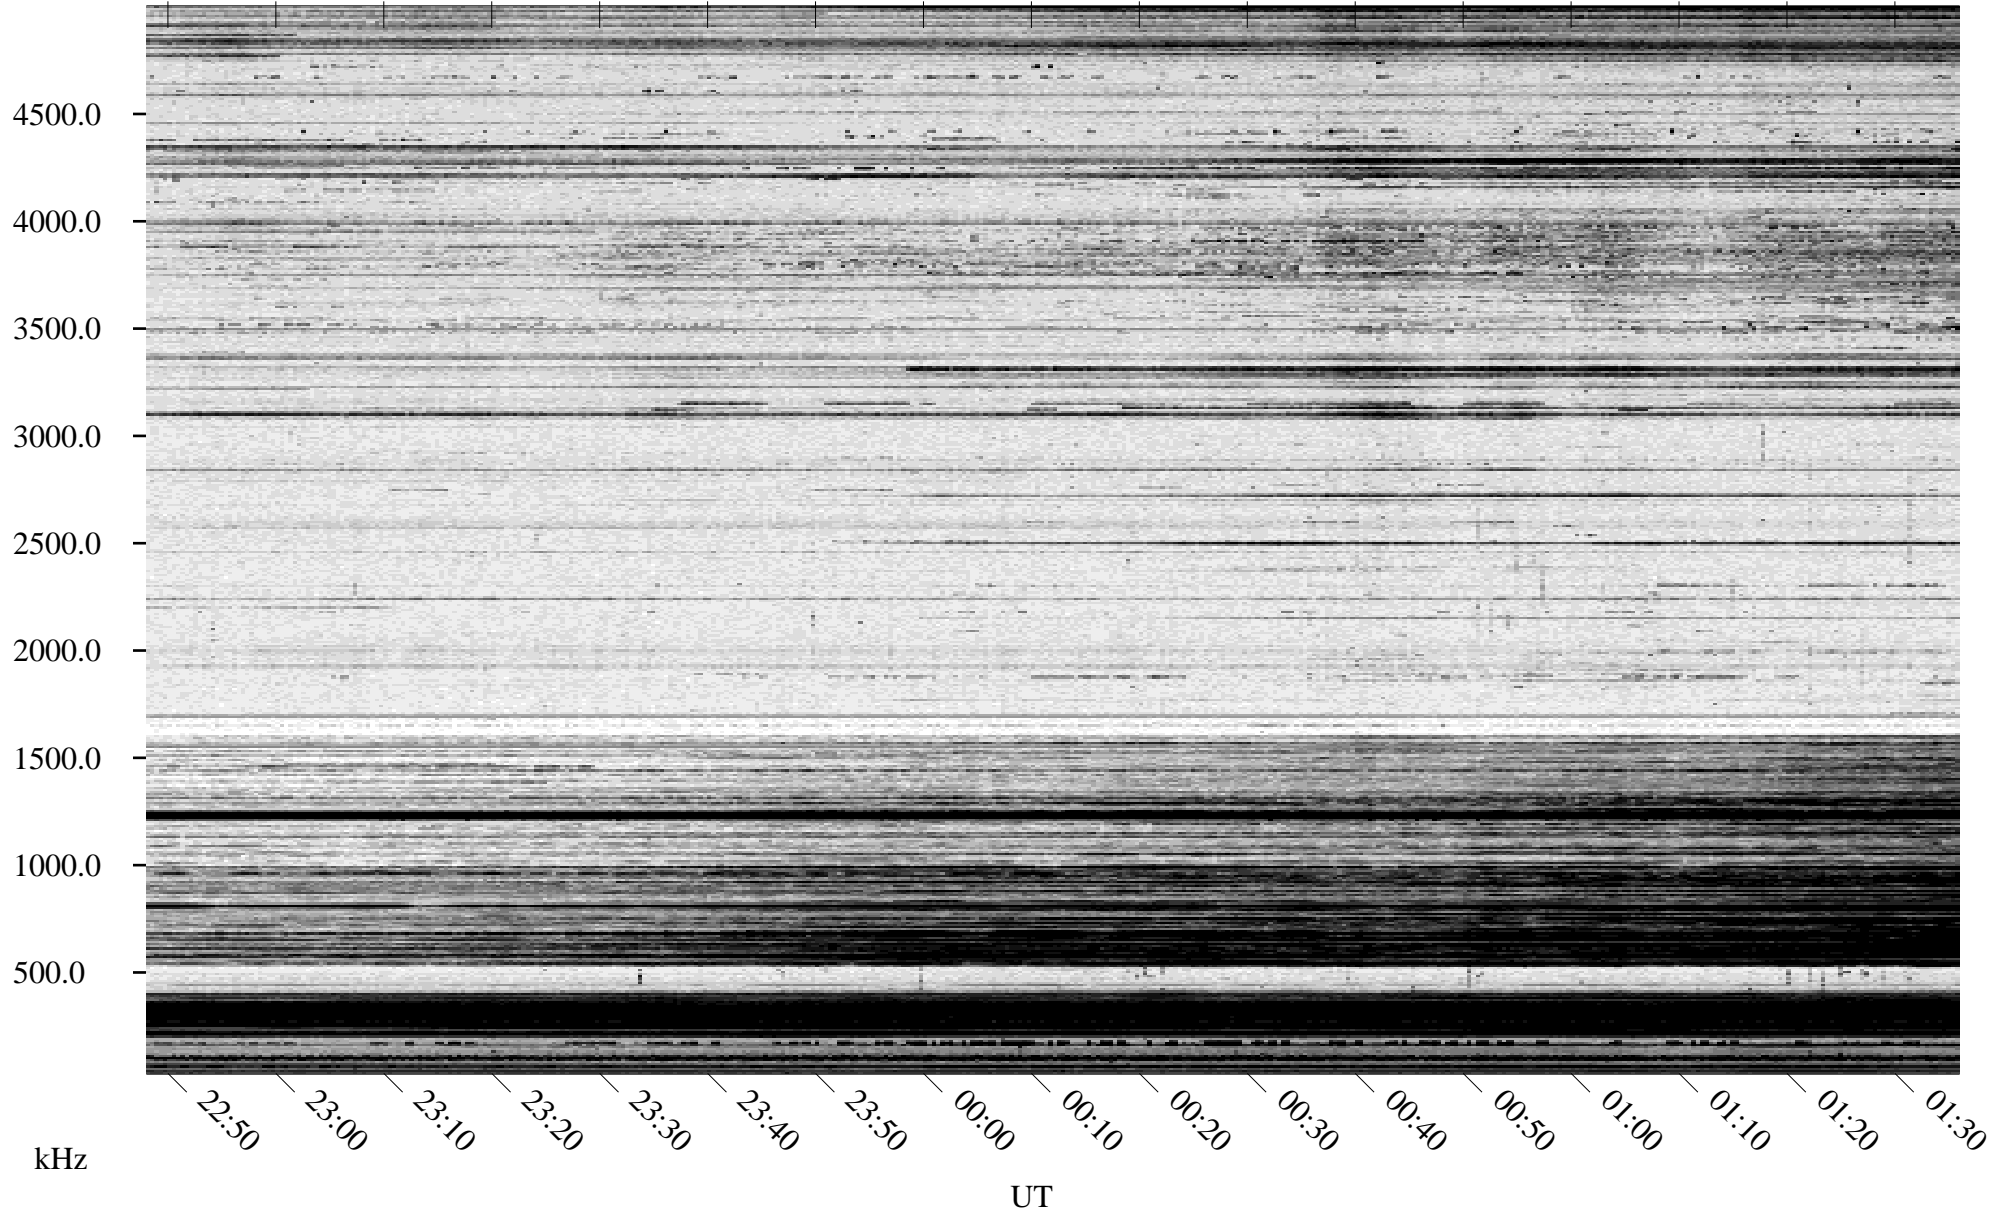

01/20/1996 Churchill, Manitoba

Linear Scale Black = 161 White = 15

ch96020l.r00m max_12

Page 1

01/20/1996 Churchill, Manitoba

Linear Scale Black = 161 White = 15

ch96020l.r00m max_12

Page 2

01/21/1996 Churchill, Manitoba

Linear Scale Black = 161 White = 15

ch96020l.r00m max_12

Page 3

01/21/1996 Churchill, Manitoba

Linear Scale Black = 161 White = 15

ch96020l.r00m max_12

Page 4

01/21/1996 Churchill, Manitoba

Linear Scale Black = 161 White = 15

ch96020l.r00m max_12

Page 5

01/21/1996 Churchill, Manitoba

Linear Scale Black = 161 White = 15

ch96020l.r00m max_12

Page 6

01/21/1996 Churchill, Manitoba

Linear Scale Black = 161 White = 15

ch96020l.r00m max_12

Page 7

01/21/1996 Churchill, Manitoba

Linear Scale Black = 161 White = 15

ch96020l.r00m max_12

Page 8