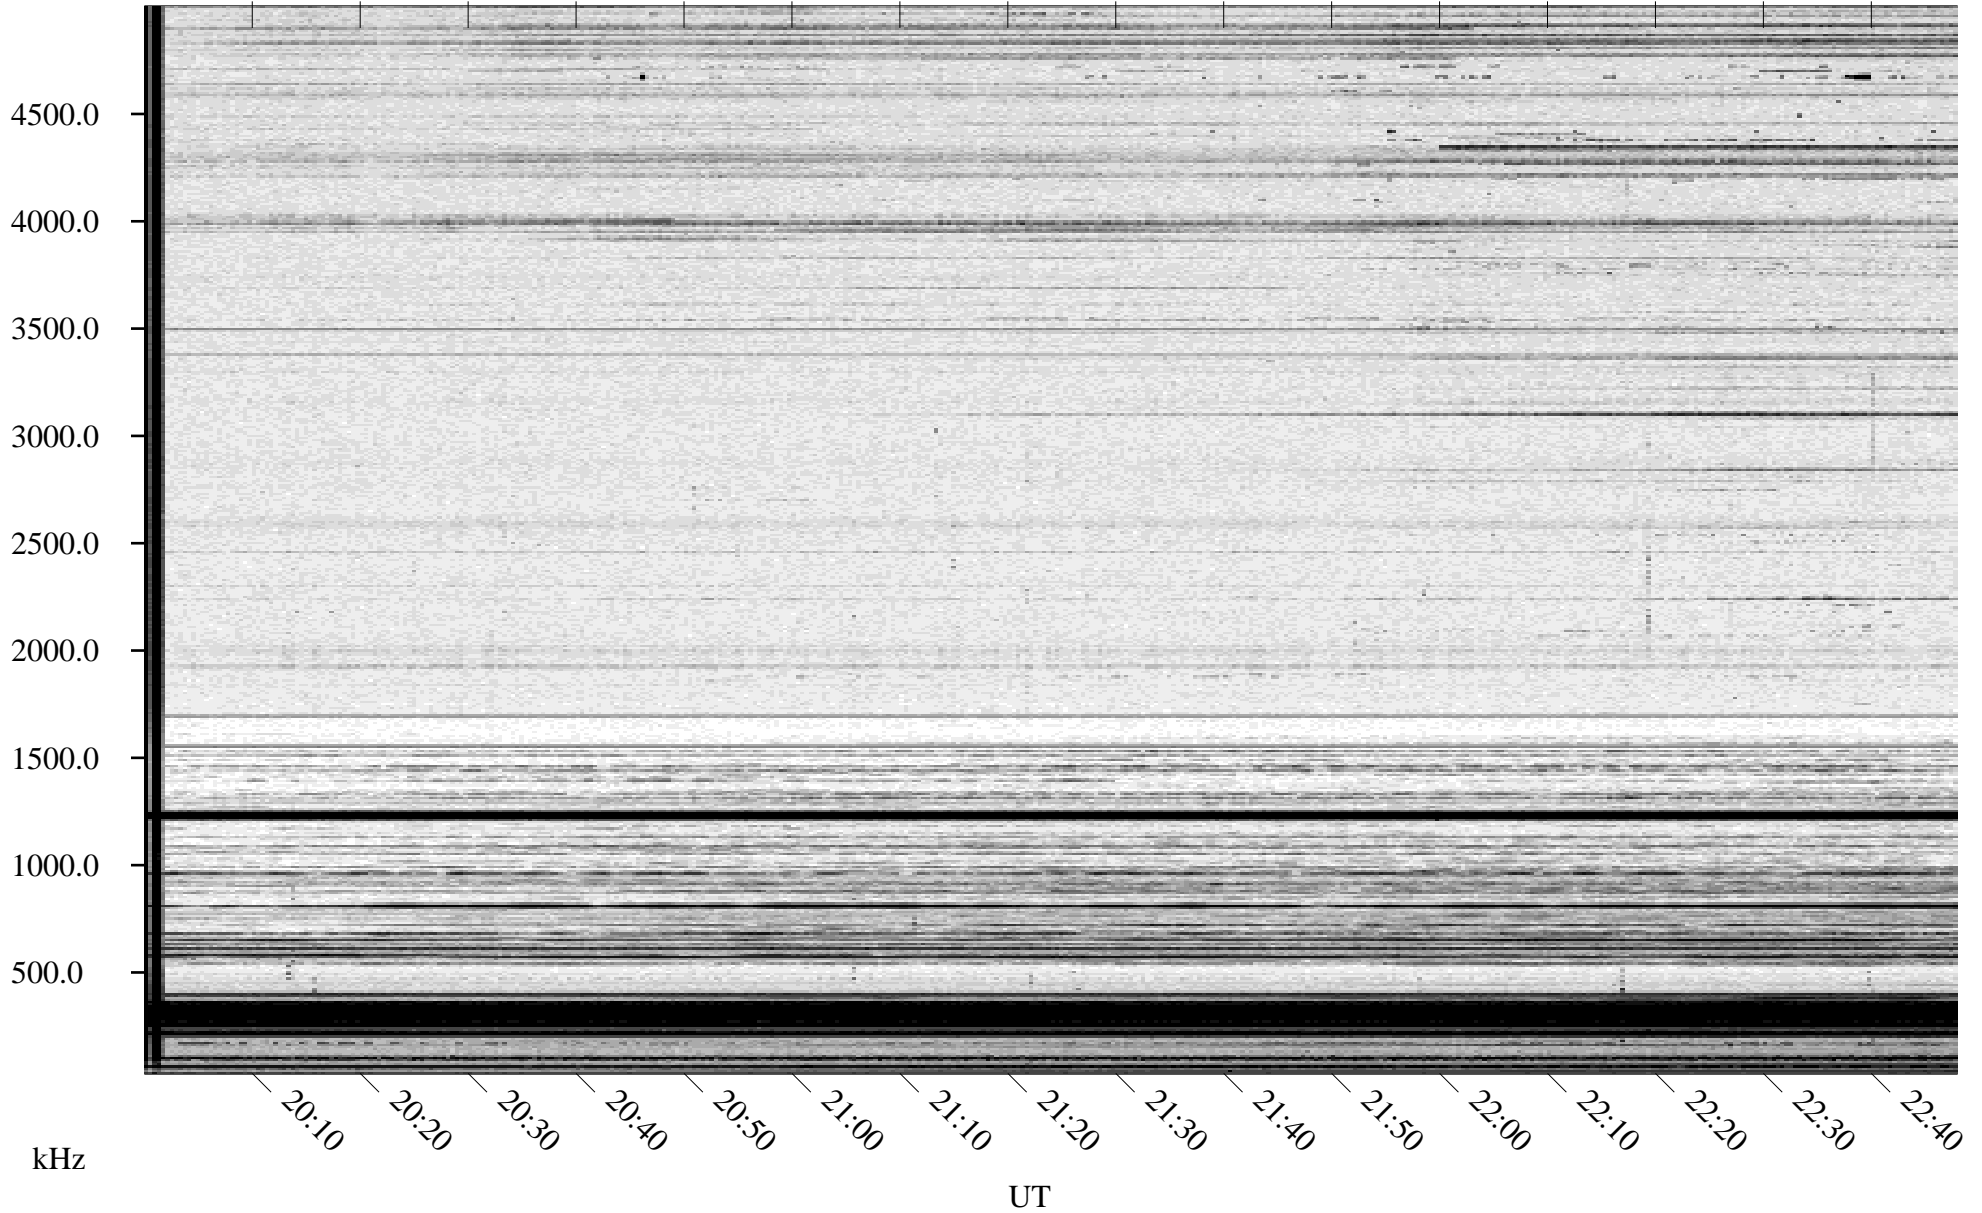

01/20/1996 Churchill, Manitoba

Linear Scale Black = 161 White = 15

ch96020l.r00m max_12

Page 1

01/20/1996 Churchill, Manitoba

Linear Scale Black = 161 White = 15

ch96020l.r00m max_12

Page 2

01/21/1996 Churchill, Manitoba

Linear Scale Black = 161 White = 15

ch96020l.r00m max_12

Page 3

01/21/1996 Churchill, Manitoba

Linear Scale Black = 161 White = 15

ch96020l.r00m max_12

Page 4

01/21/1996 Churchill, Manitoba

Linear Scale Black = 161 White = 15

ch96020l.r00m max_12

Page 5

01/21/1996 Churchill, Manitoba

Linear Scale Black = 161 White = 15

ch96020l.r00m max_12

Page 6

01/21/1996 Churchill, Manitoba

Linear Scale Black = 161 White = 15

ch96020l.r00m max_12

Page 7

01/21/1996 Churchill, Manitoba

Linear Scale Black = 161 White = 15

ch96020l.r00m max_12

Page 8