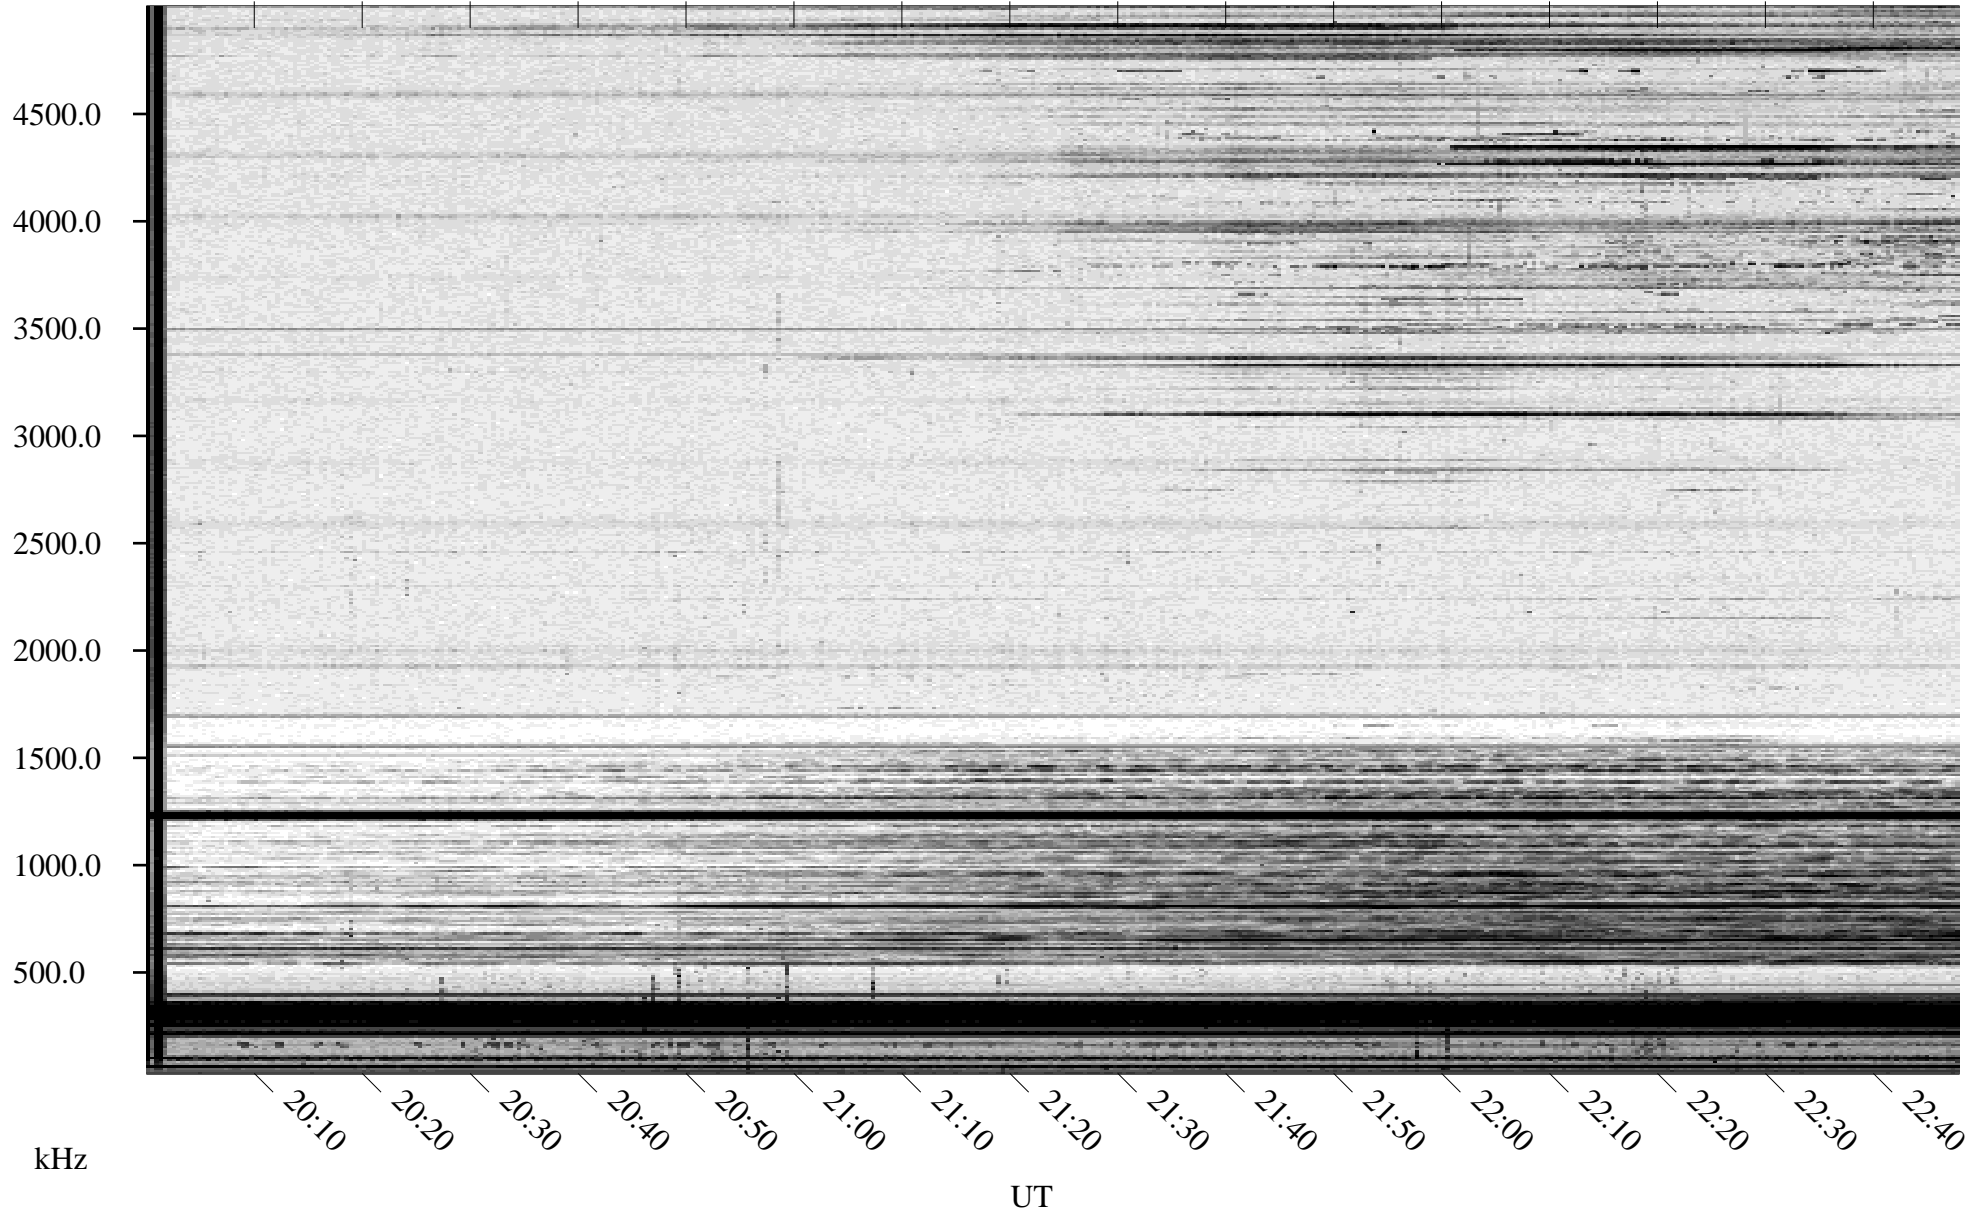

# 01/21/1996 Churchill, Manitoba

Linear Scale    Black = 161    White = 15

ch960211.r00m max\_12

Page 1

# 01/21/1996 Churchill, Manitoba

Linear Scale    Black = 161    White = 15

ch960211.r00m max\_12

Page 2