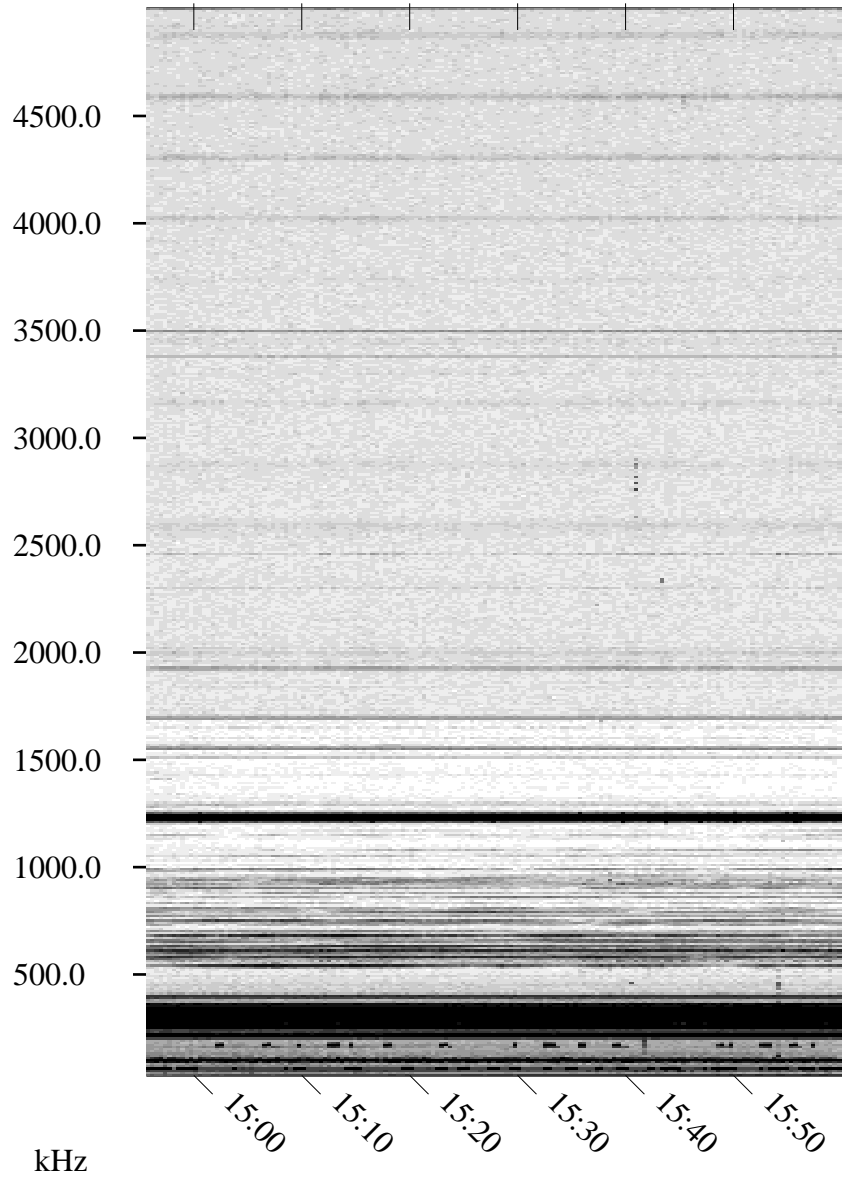

01/22/1996 Churchill, Manitoba

Linear Scale Black = 161 White = 15

ch960221.r03m max_12

Page 1

01/22/1996 Churchill, Manitoba

Linear Scale Black = 161 White = 15

ch960221.r03m max_12

Page 2

01/22/1996 Churchill, Manitoba

Linear Scale Black = 161 White = 15

ch960221.r03m max_12

Page 3

01/22/1996 Churchill, Manitoba

Linear Scale Black = 161 White = 15

ch960221.r03m max_12

Page 4

01/22/1996 Churchill, Manitoba

Linear Scale Black = 161 White = 15

ch960221.r03m max_12

Page 5

01/22/1996 Churchill, Manitoba

Linear Scale Black = 161 White = 15

ch960221.r03m max_12

Page 6