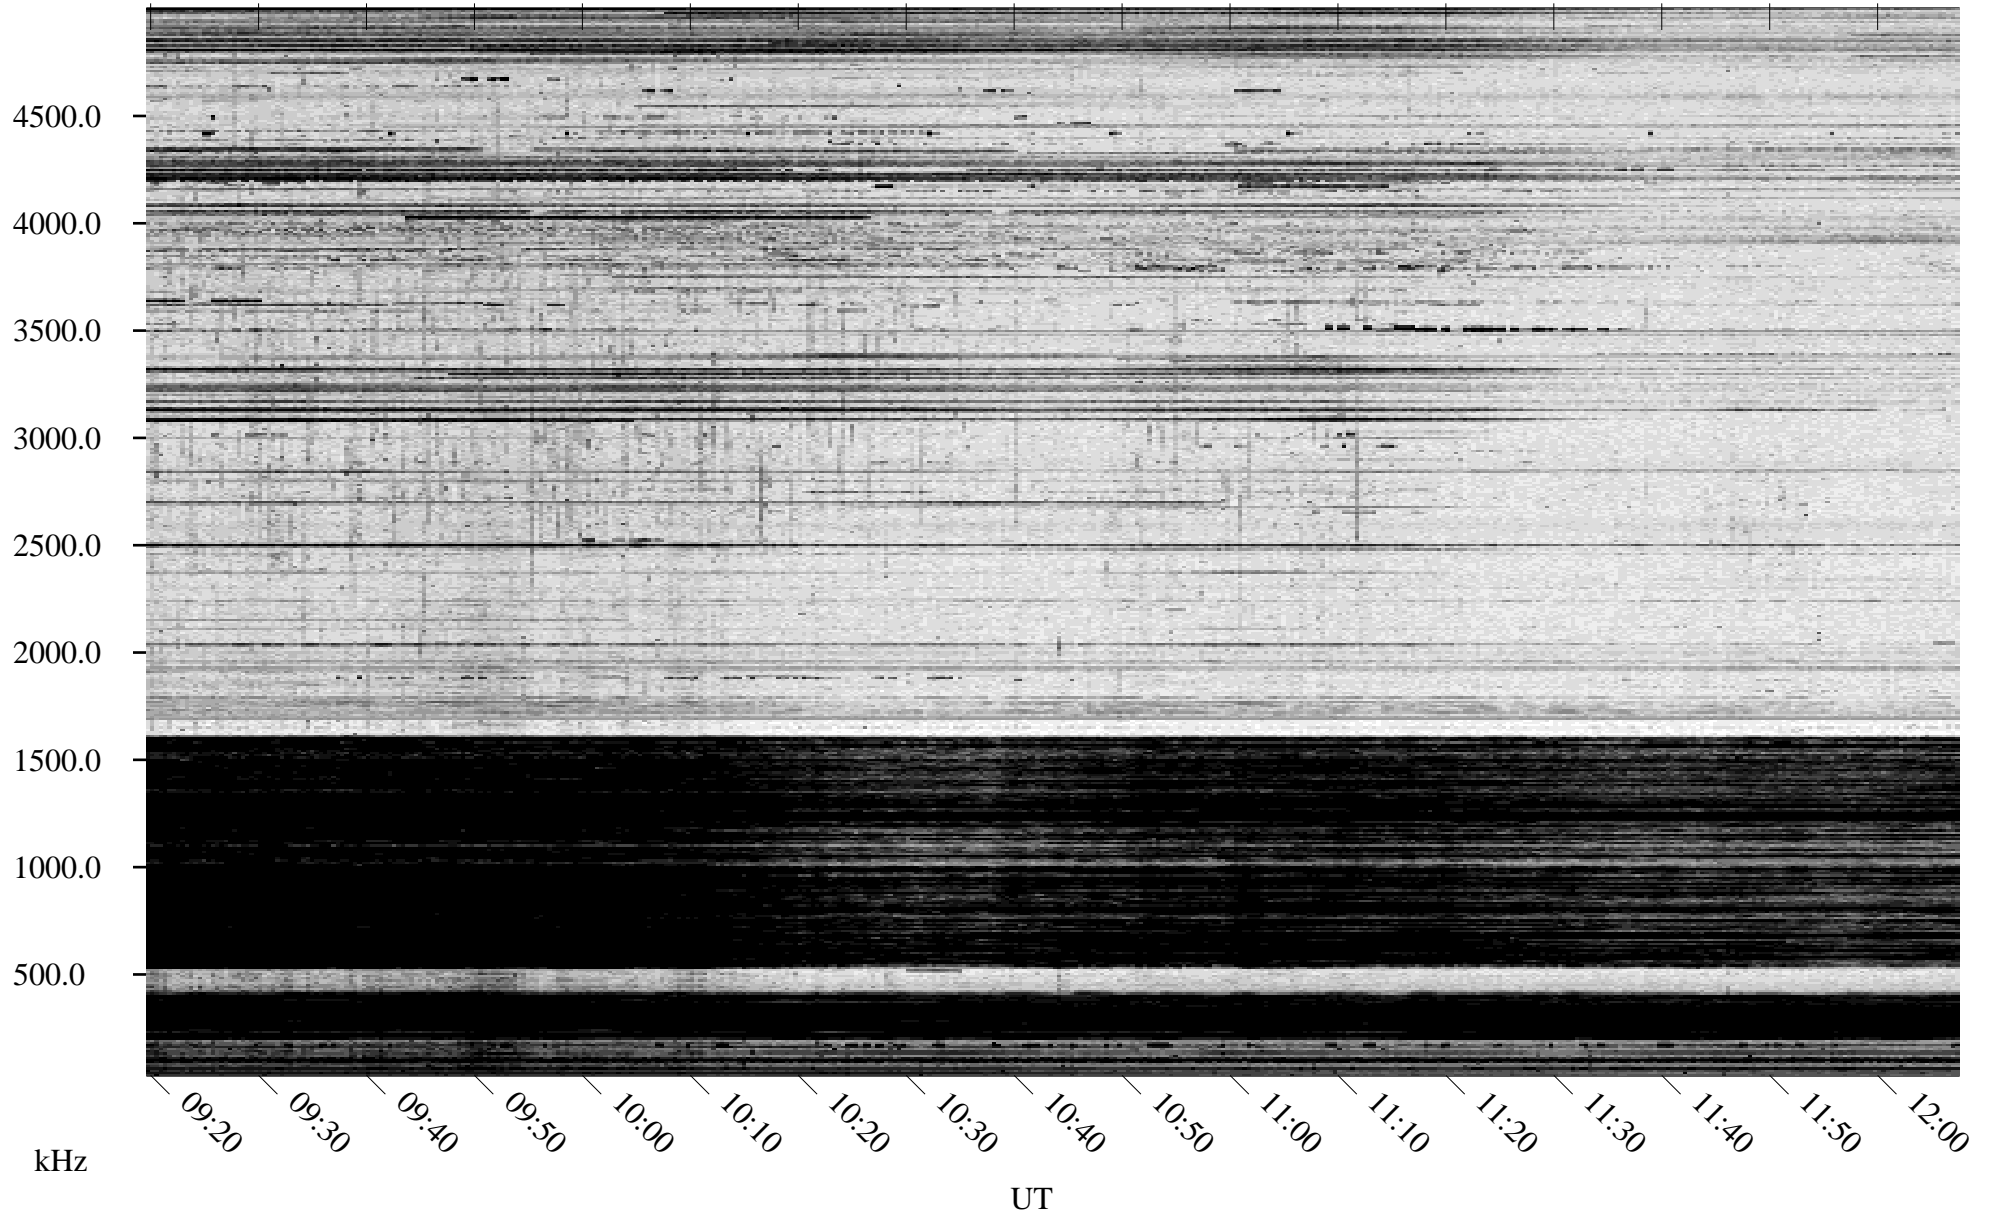

01/22/1996 Churchill, Manitoba

Linear Scale Black = 161 White = 15

ch960221.r03m max_12

Page 1

01/22/1996 Churchill, Manitoba

Linear Scale Black = 161 White = 15

ch960221.r03m max_12

Page 2

01/22/1996 Churchill, Manitoba

Linear Scale Black = 161 White = 15

ch960221.r03m max_12

Page 3

01/22/1996 Churchill, Manitoba

Linear Scale Black = 161 White = 15

ch960221.r03m max_12

Page 4

01/22/1996 Churchill, Manitoba

Linear Scale Black = 161 White = 15

ch960221.r03m max_12

Page 5

01/22/1996 Churchill, Manitoba

Linear Scale Black = 161 White = 15

ch960221.r03m max_12

Page 6