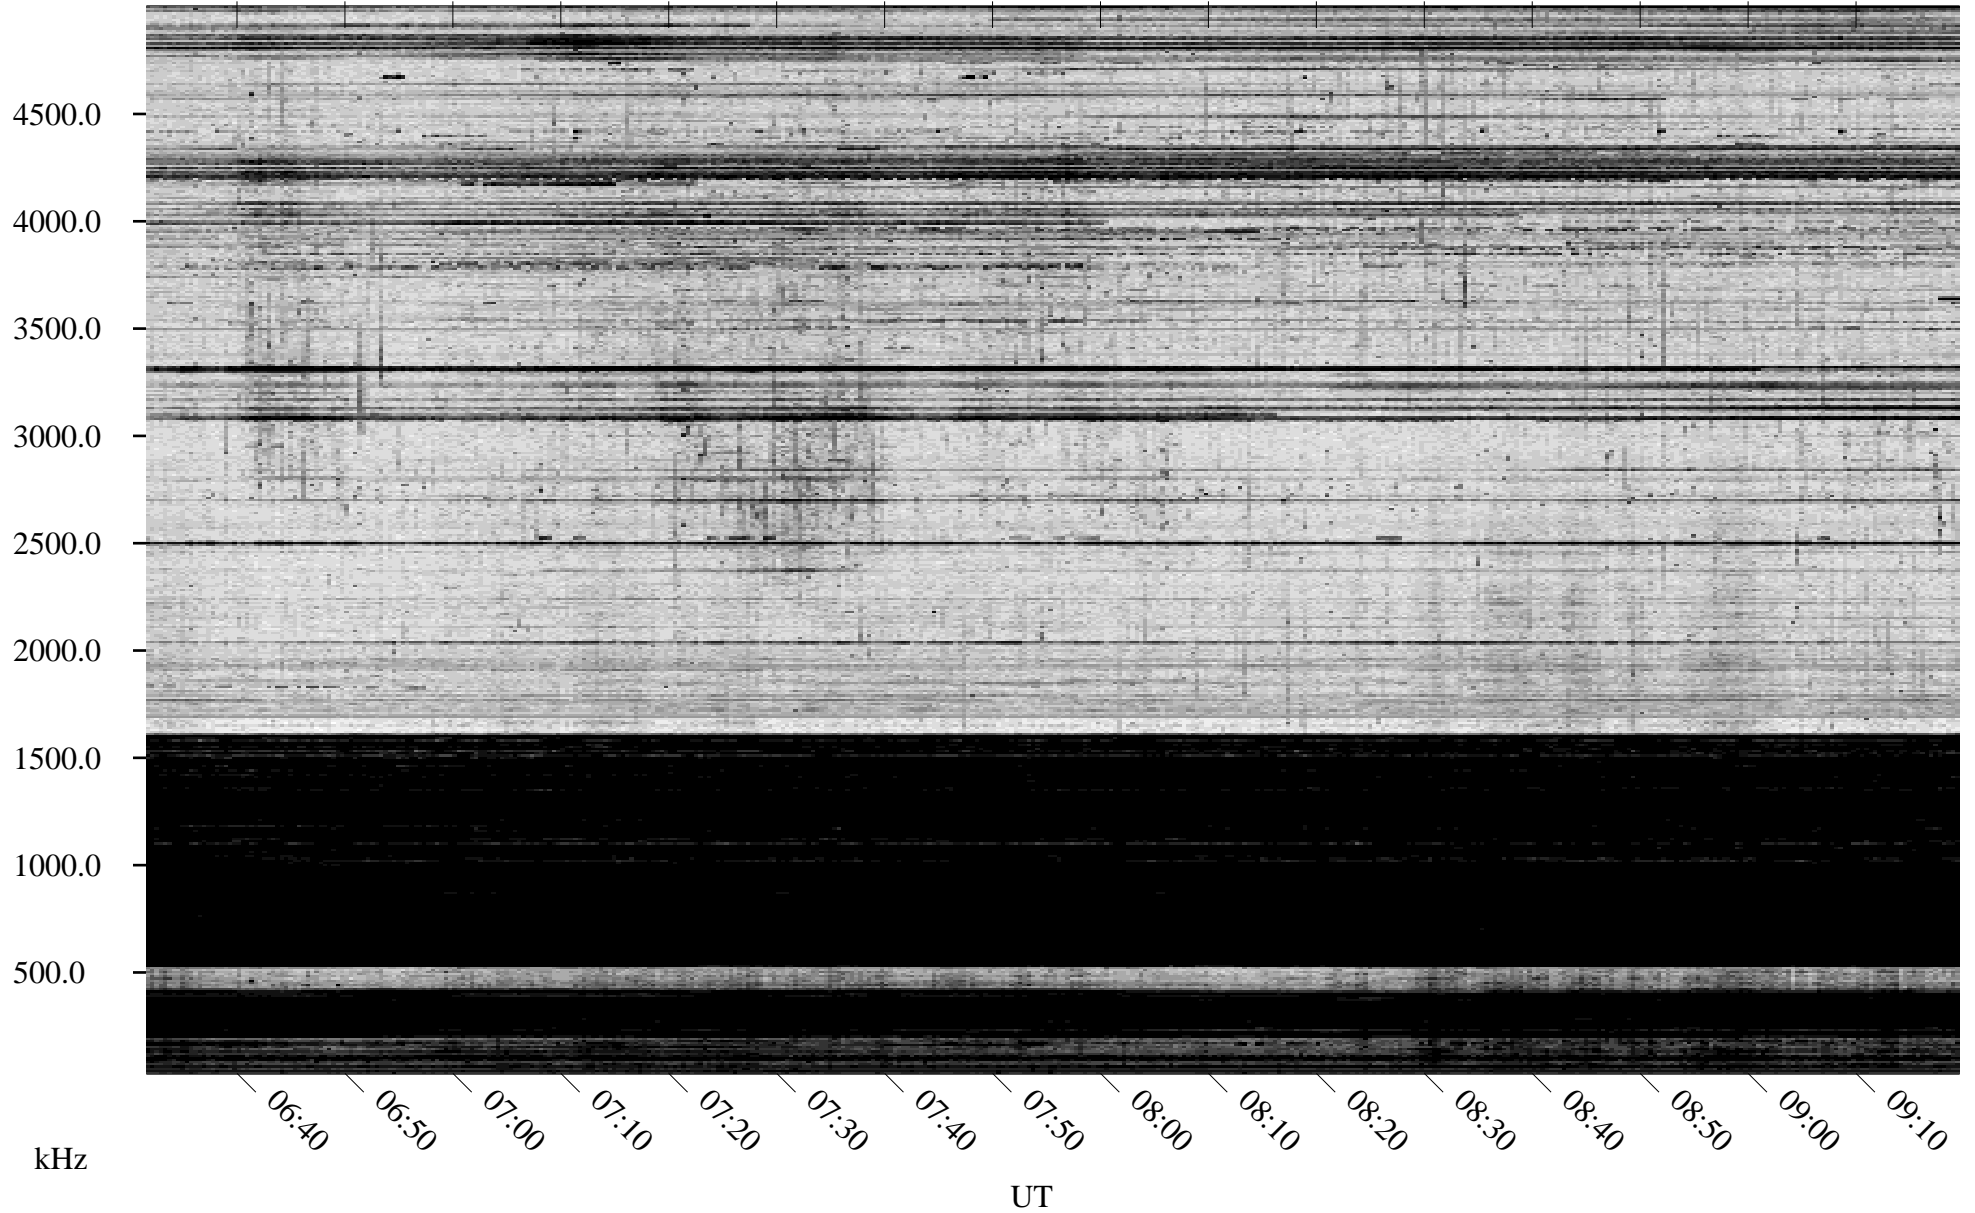

01/22/1996 Churchill, Manitoba

Linear Scale Black = 161 White = 15

ch960221.r03m max_12

Page 1

01/22/1996 Churchill, Manitoba

Linear Scale Black = 161 White = 15

ch960221.r03m max_12

Page 2

01/22/1996 Churchill, Manitoba

Linear Scale Black = 161 White = 15

ch960221.r03m max_12

Page 3

01/22/1996 Churchill, Manitoba

Linear Scale Black = 161 White = 15

ch960221.r03m max_12

Page 4

01/22/1996 Churchill, Manitoba

Linear Scale Black = 161 White = 15

ch960221.r03m max_12

Page 5

01/22/1996 Churchill, Manitoba

Linear Scale Black = 161 White = 15

ch960221.r03m max_12

Page 6