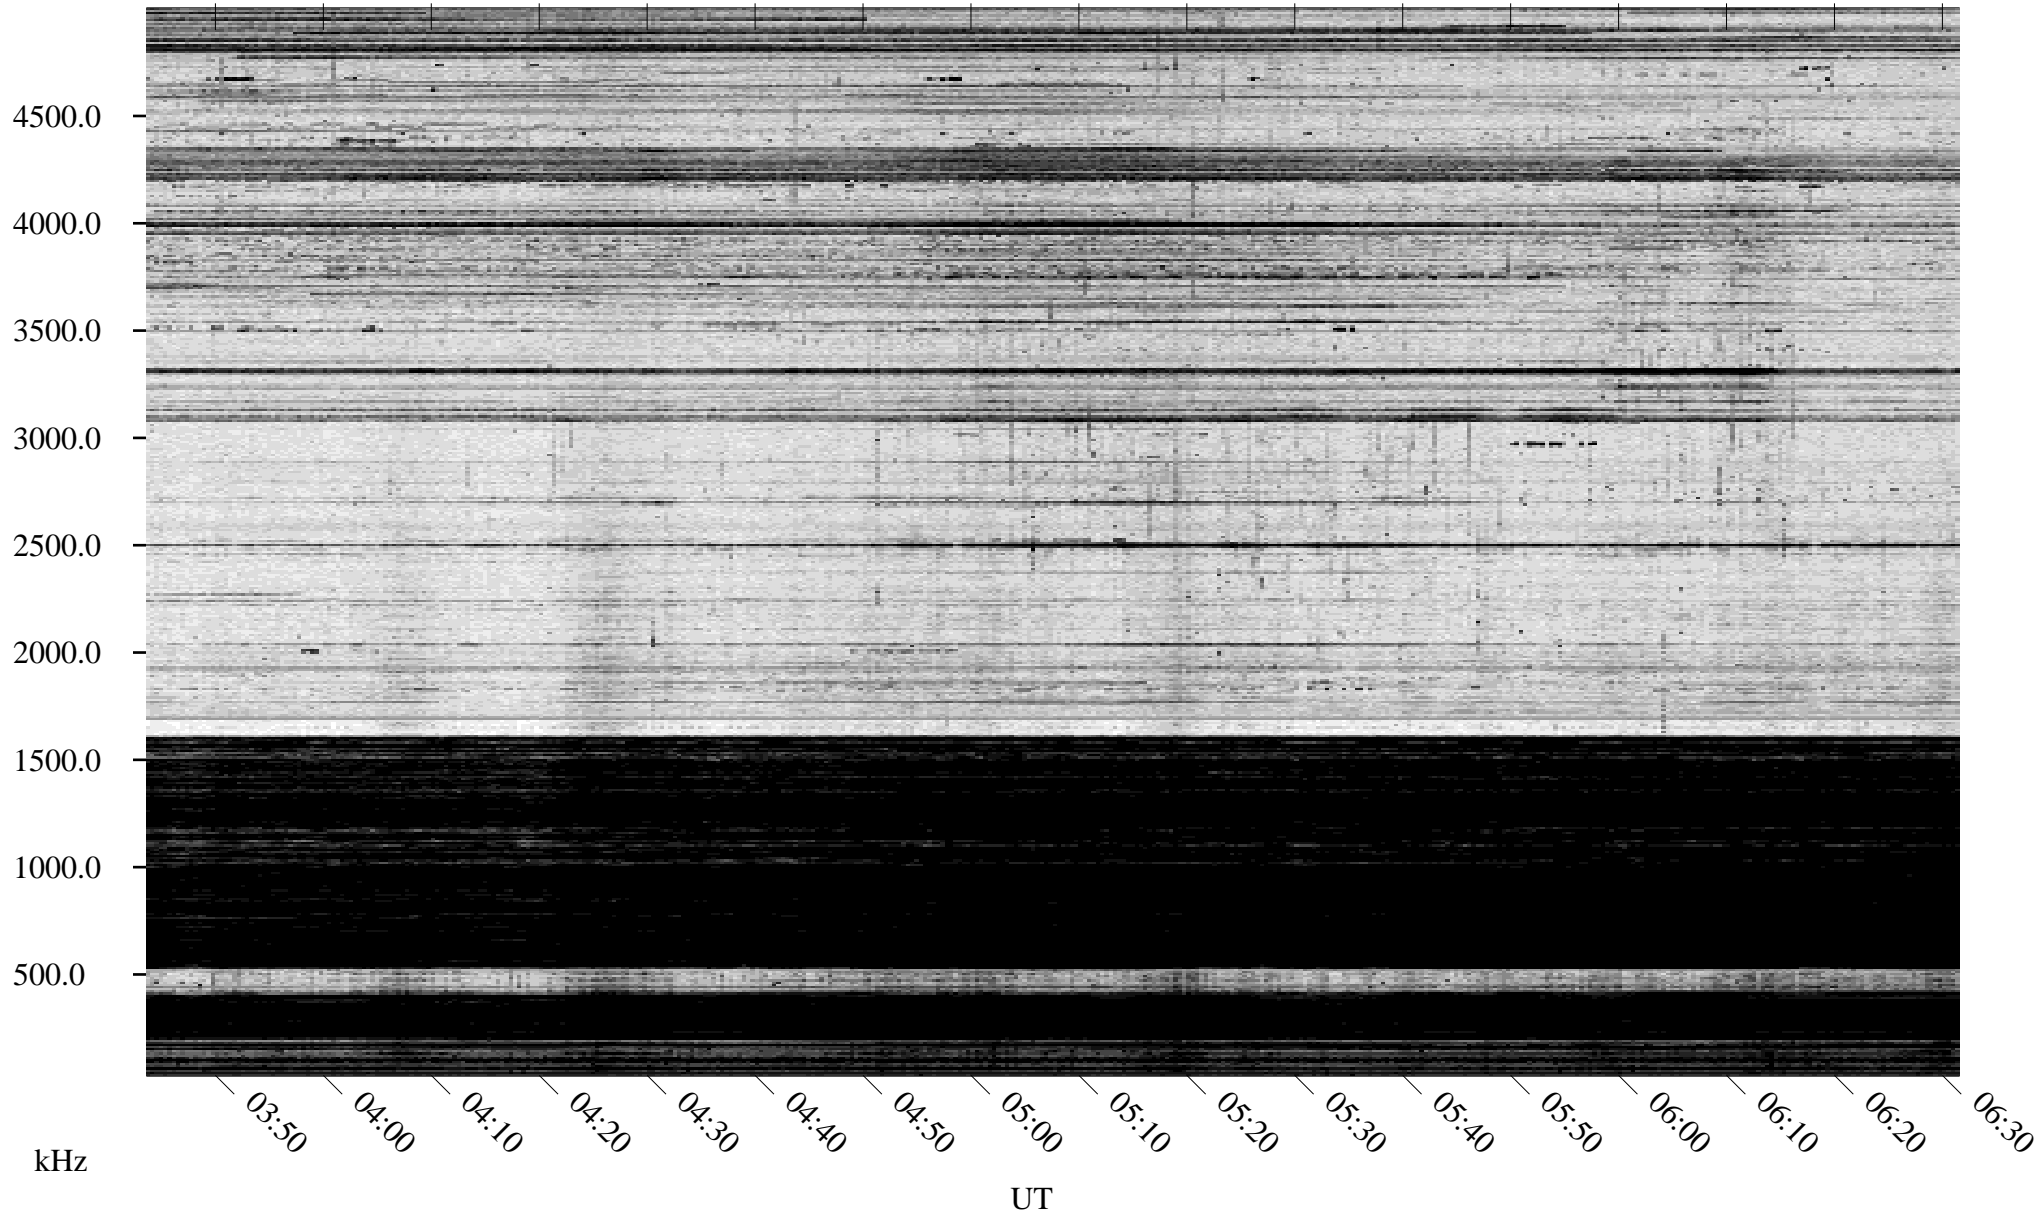

01/22/1996 Churchill, Manitoba

Linear Scale Black = 161 White = 15

ch960221.r03m max_12

Page 1

01/22/1996 Churchill, Manitoba

Linear Scale Black = 161 White = 15

ch960221.r03m max_12

Page 2

01/22/1996 Churchill, Manitoba

Linear Scale Black = 161 White = 15

ch960221.r03m max_12

Page 3

01/22/1996 Churchill, Manitoba

Linear Scale Black = 161 White = 15

ch960221.r03m max_12

Page 4

01/22/1996 Churchill, Manitoba

Linear Scale Black = 161 White = 15

ch960221.r03m max_12

Page 5

01/22/1996 Churchill, Manitoba

Linear Scale Black = 161 White = 15

ch960221.r03m max_12

Page 6