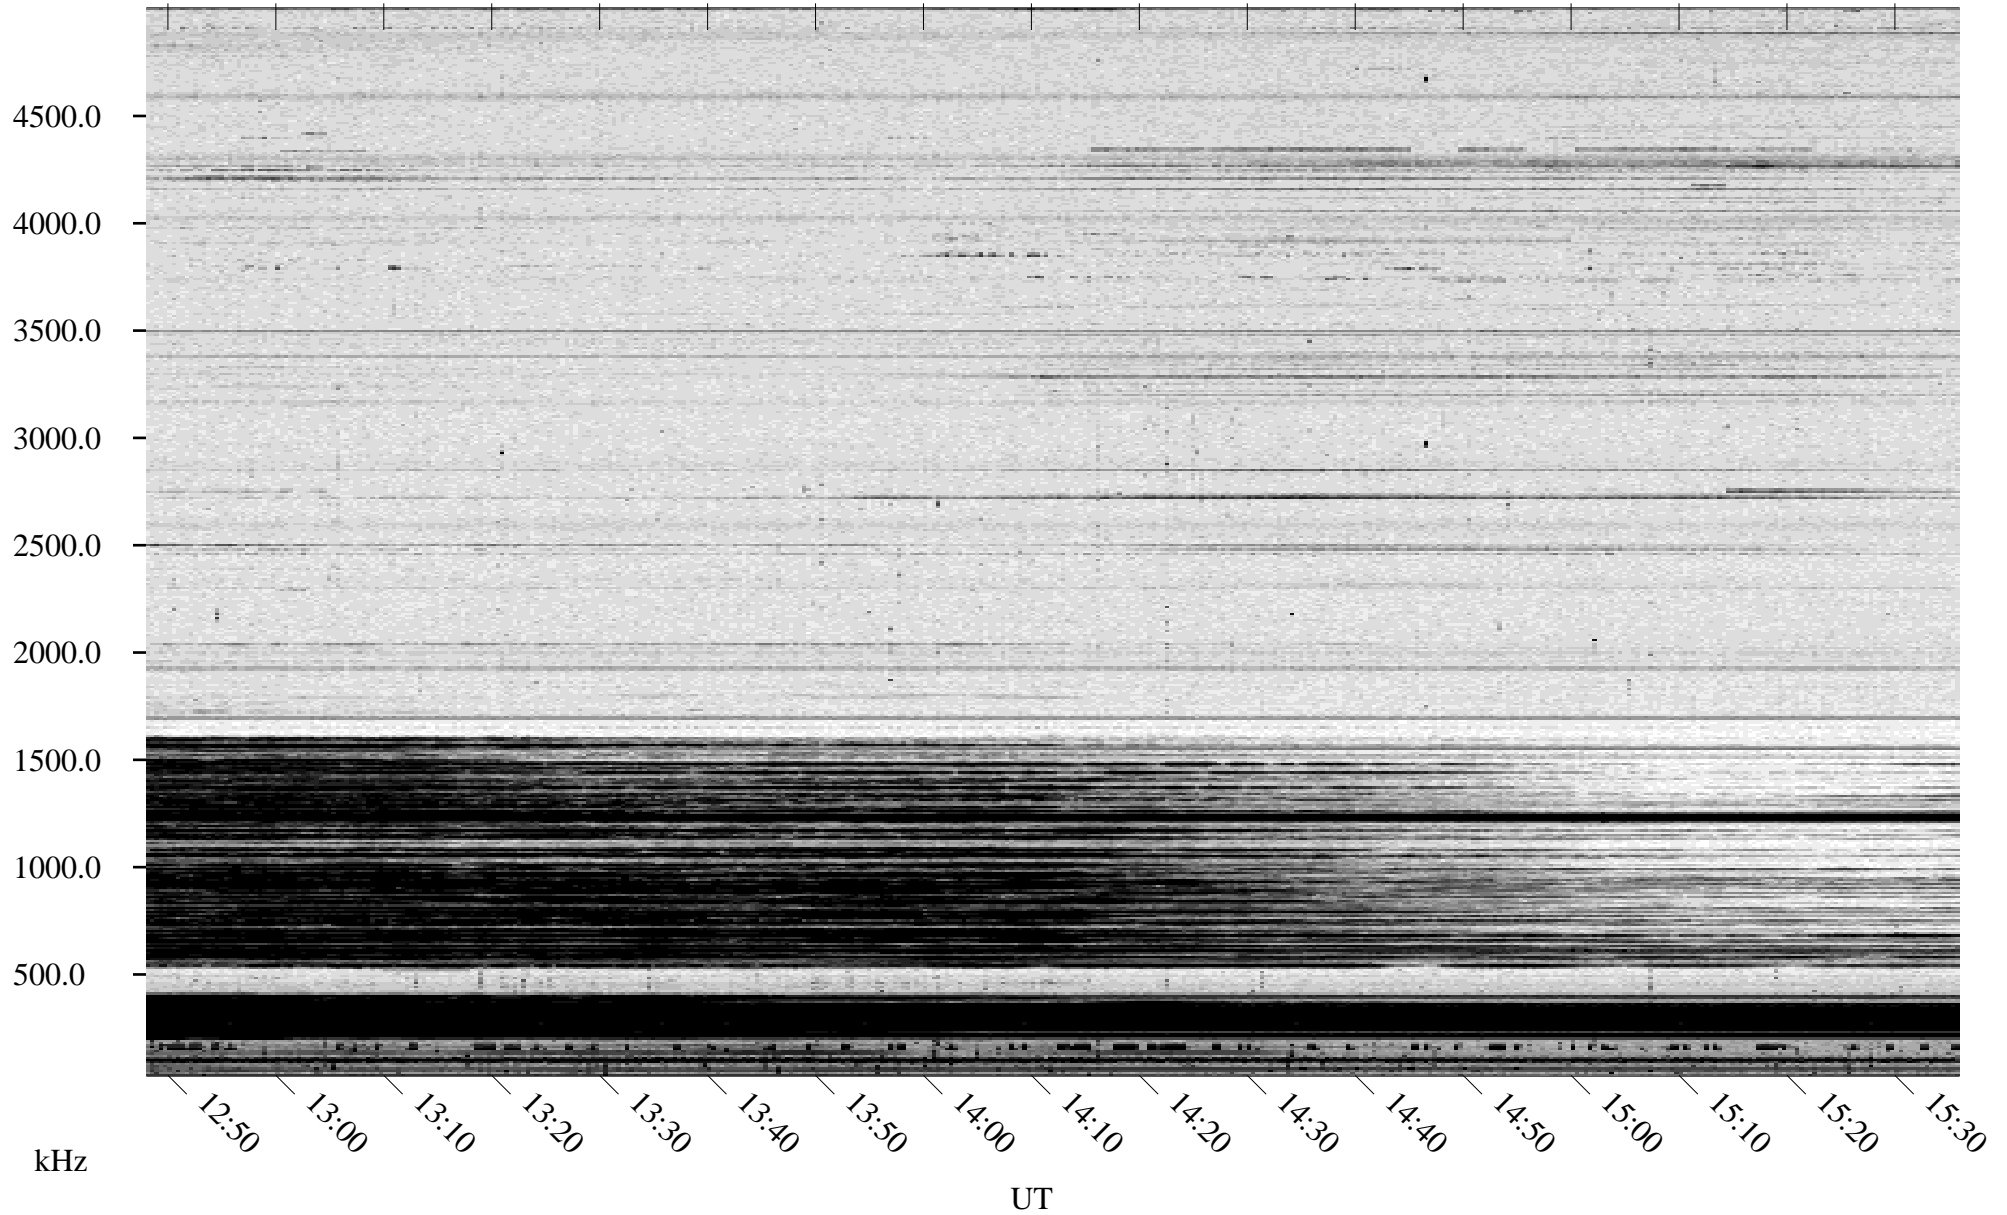

01/22/1996 Churchill, Manitoba

Linear Scale Black = 161 White = 15

ch960221.r04m max_12

Page 1

01/22/1996 Churchill, Manitoba

Linear Scale Black = 161 White = 15

ch96022l.r04m max_12

Page 2

01/23/1996 Churchill, Manitoba

Linear Scale Black = 161 White = 15

ch960221.r04m max_12

Page 3

01/23/1996 Churchill, Manitoba

Linear Scale Black = 161 White = 15

ch960221.r04m max_12

Page 4

01/23/1996 Churchill, Manitoba

Linear Scale Black = 161 White = 15

ch960221.r04m max_12

Page 5

01/23/1996 Churchill, Manitoba

Linear Scale Black = 161 White = 15

ch960221.r04m max_12

Page 6

01/23/1996 Churchill, Manitoba

Linear Scale Black = 161 White = 15

ch960221.r04m max_12

Page 7

01/23/1996 Churchill, Manitoba

Linear Scale Black = 161 White = 15

ch960221.r04m max_12

Page 8