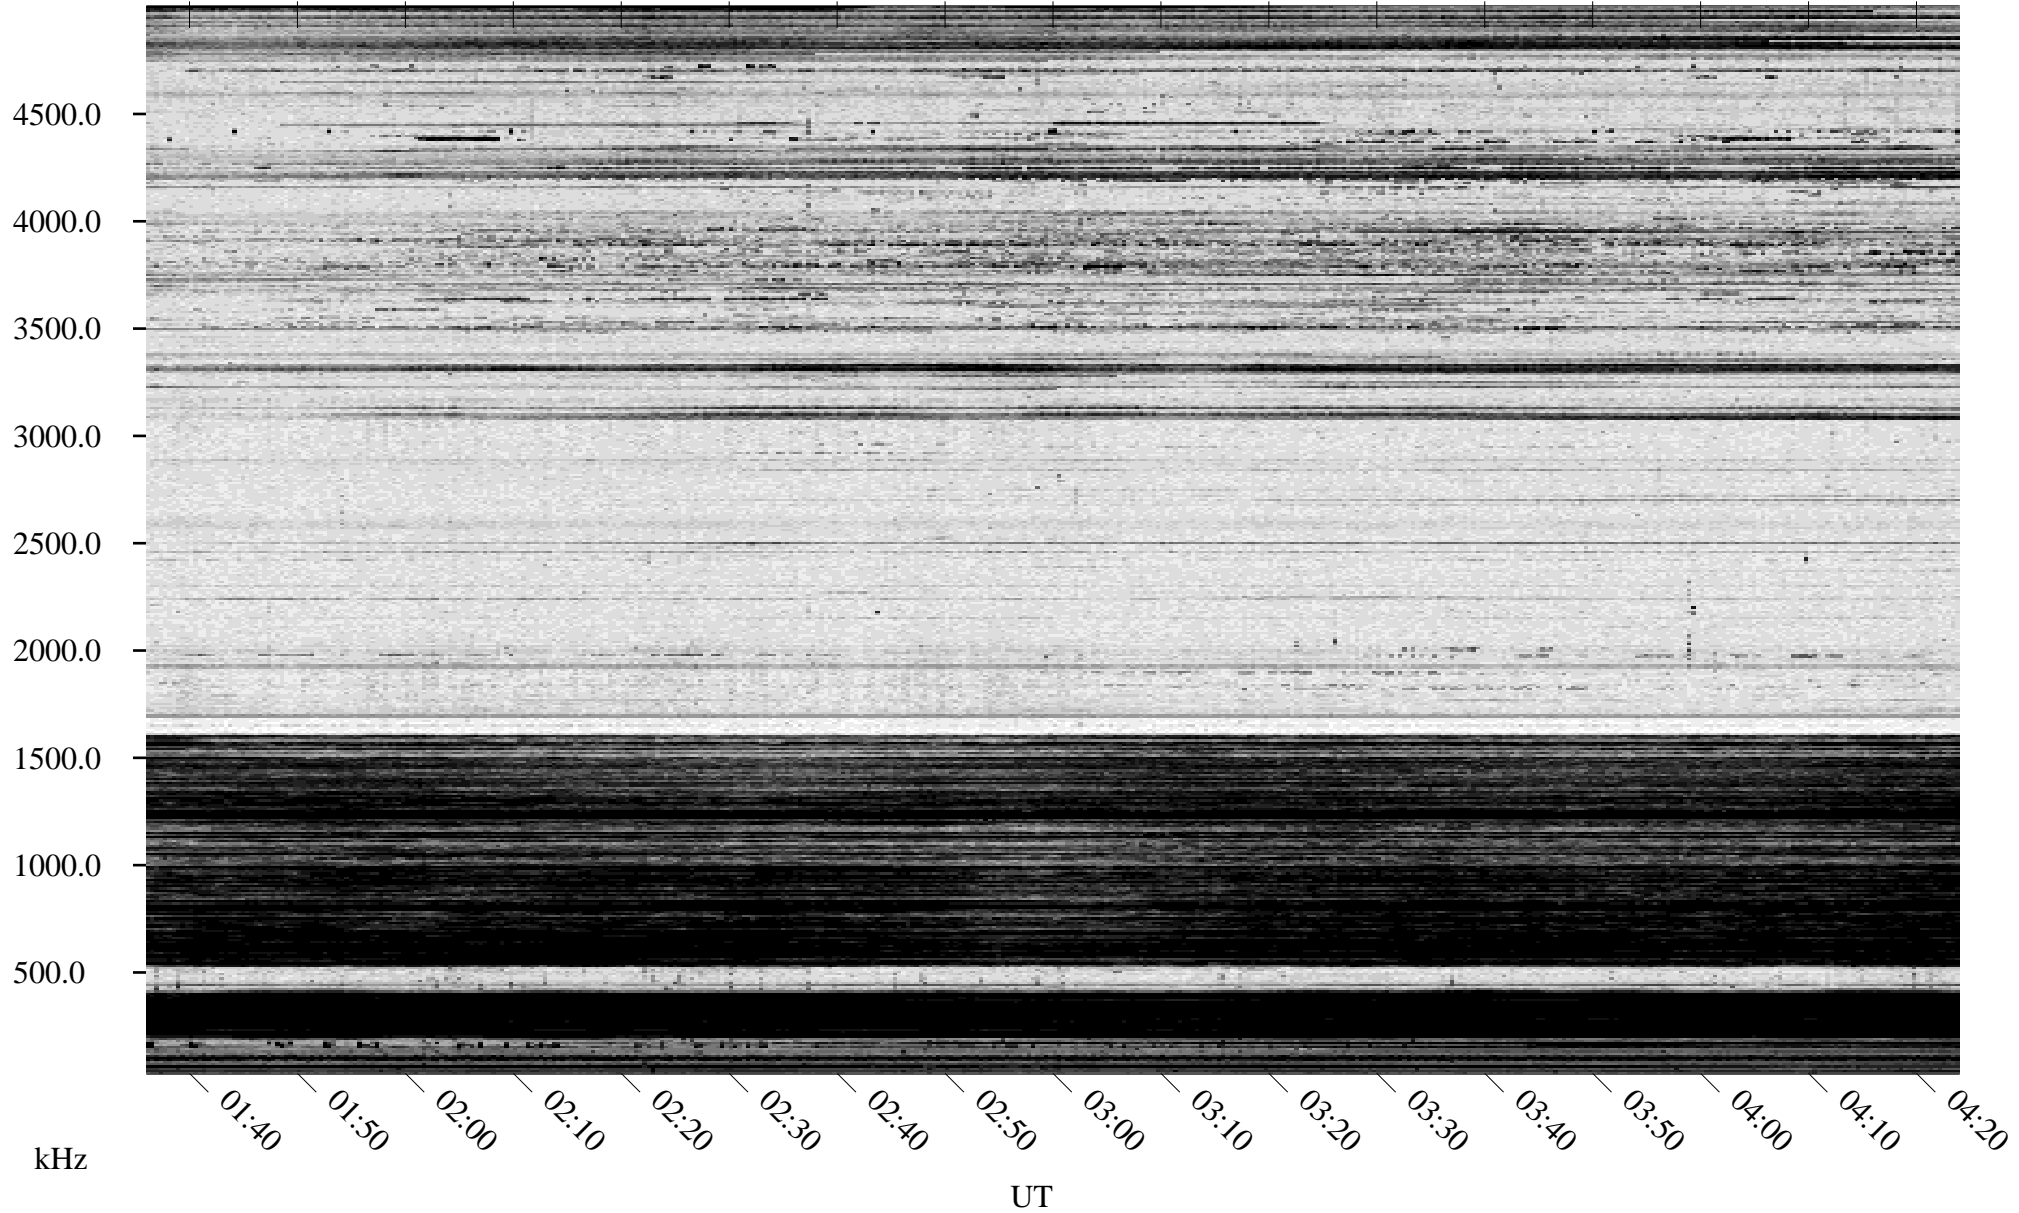

01/22/1996 Churchill, Manitoba

Linear Scale Black = 161 White = 15

ch960221.r04m max_12

Page 1

01/22/1996 Churchill, Manitoba

Linear Scale Black = 161 White = 15

ch96022l.r04m max_12

Page 2

01/23/1996 Churchill, Manitoba

Linear Scale Black = 161 White = 15

ch960221.r04m max_12

Page 3

01/23/1996 Churchill, Manitoba

Linear Scale Black = 161 White = 15

ch960221.r04m max_12

Page 4

01/23/1996 Churchill, Manitoba

Linear Scale Black = 161 White = 15

ch960221.r04m max_12

Page 5

01/23/1996 Churchill, Manitoba

Linear Scale Black = 161 White = 15

ch960221.r04m max_12

Page 6

01/23/1996 Churchill, Manitoba

Linear Scale Black = 161 White = 15

ch960221.r04m max_12

Page 7

01/23/1996 Churchill, Manitoba

Linear Scale Black = 161 White = 15

ch960221.r04m max_12

Page 8