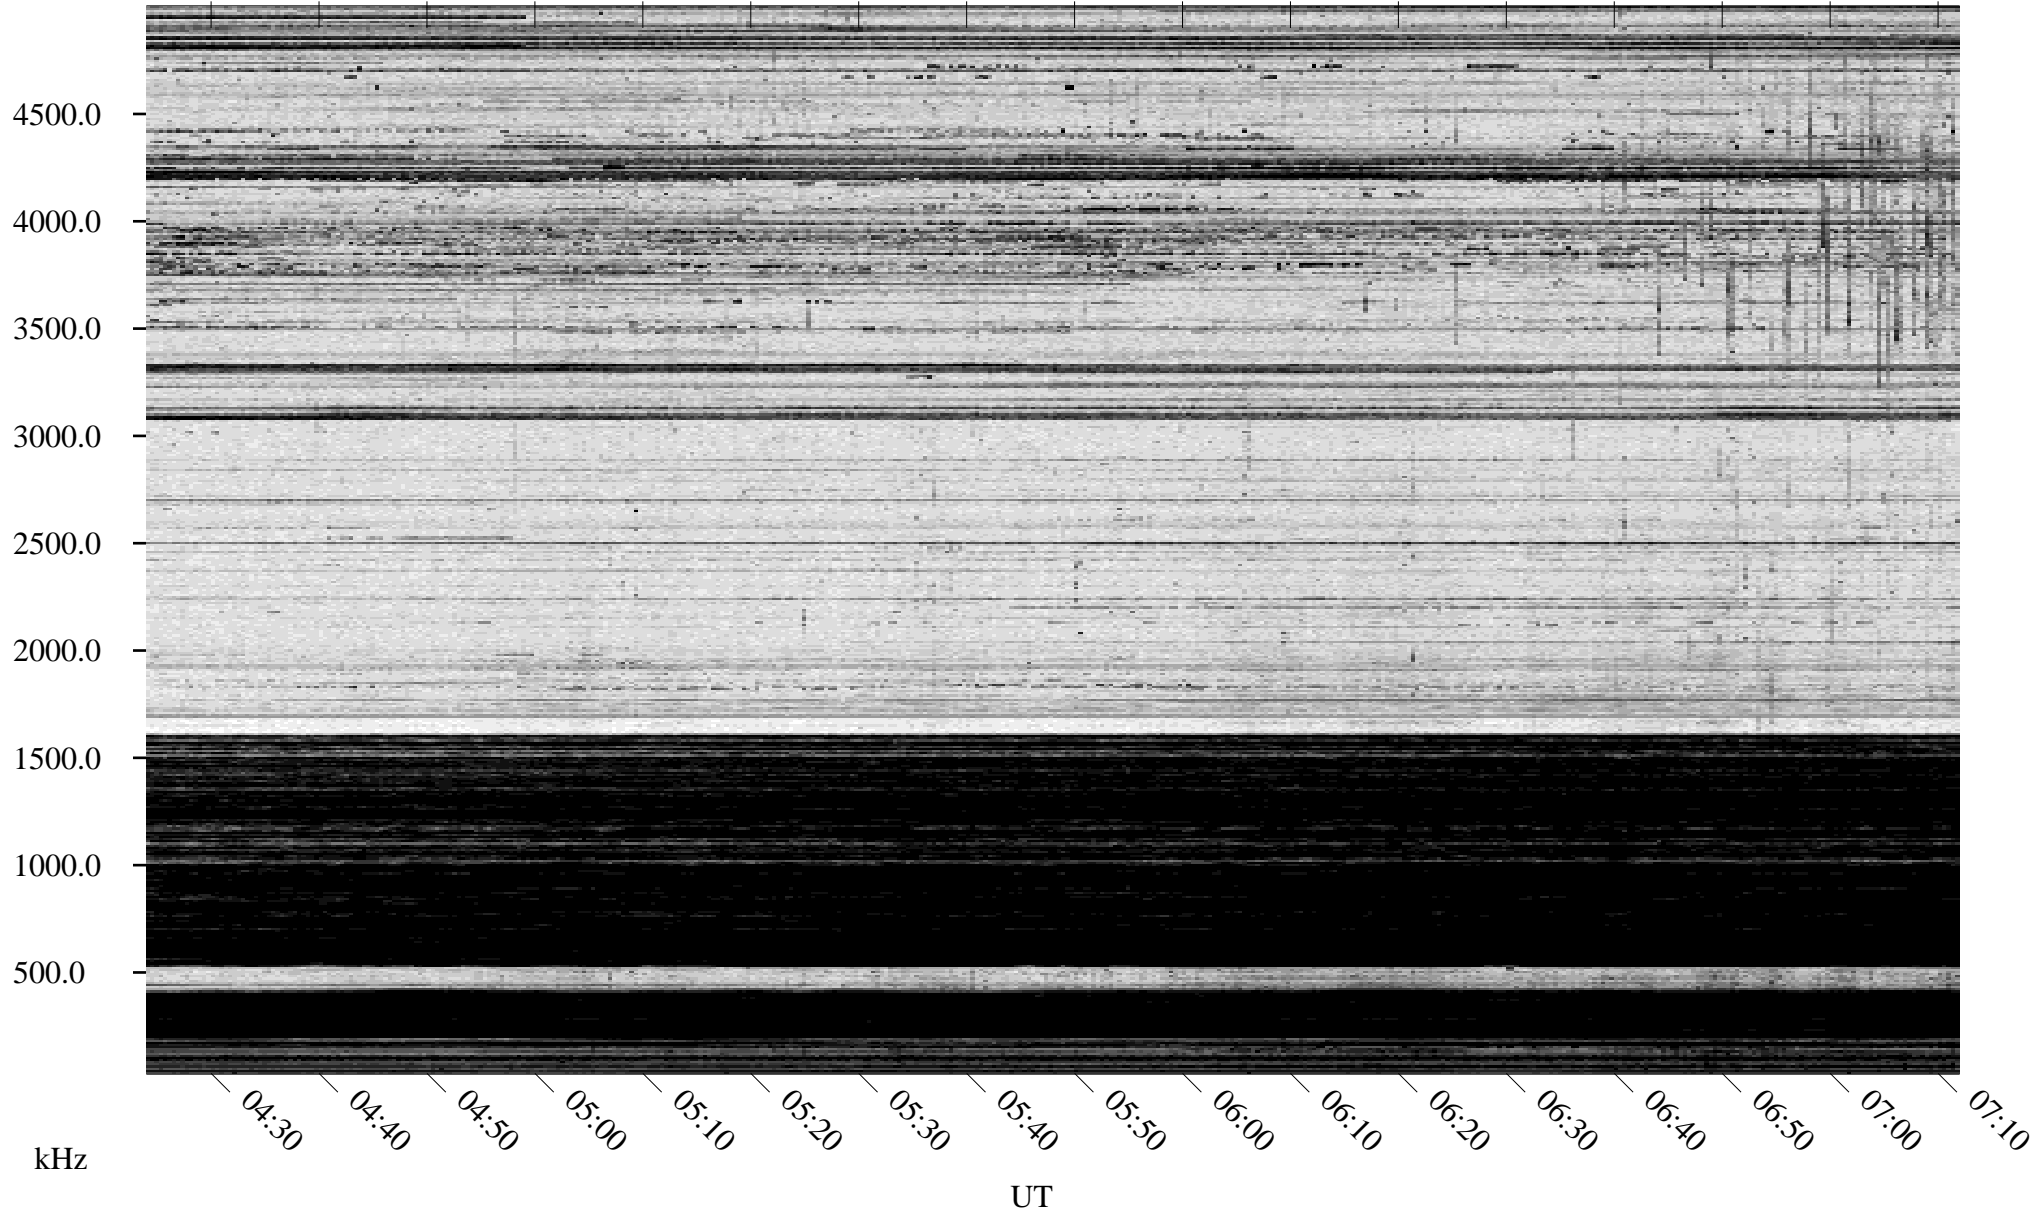

01/22/1996 Churchill, Manitoba

Linear Scale Black = 161 White = 15

ch960221.r04m max_12

Page 1

01/22/1996 Churchill, Manitoba

Linear Scale Black = 161 White = 15

ch96022l.r04m max_12

Page 2

01/23/1996 Churchill, Manitoba

Linear Scale Black = 161 White = 15

ch960221.r04m max_12

Page 3

01/23/1996 Churchill, Manitoba

Linear Scale Black = 161 White = 15

ch960221.r04m max_12

Page 4

01/23/1996 Churchill, Manitoba

Linear Scale Black = 161 White = 15

ch960221.r04m max_12

Page 5

01/23/1996 Churchill, Manitoba

Linear Scale Black = 161 White = 15

ch960221.r04m max_12

Page 6

01/23/1996 Churchill, Manitoba

Linear Scale Black = 161 White = 15

ch960221.r04m max_12

Page 7

01/23/1996 Churchill, Manitoba

Linear Scale Black = 161 White = 15

ch960221.r04m max_12

Page 8