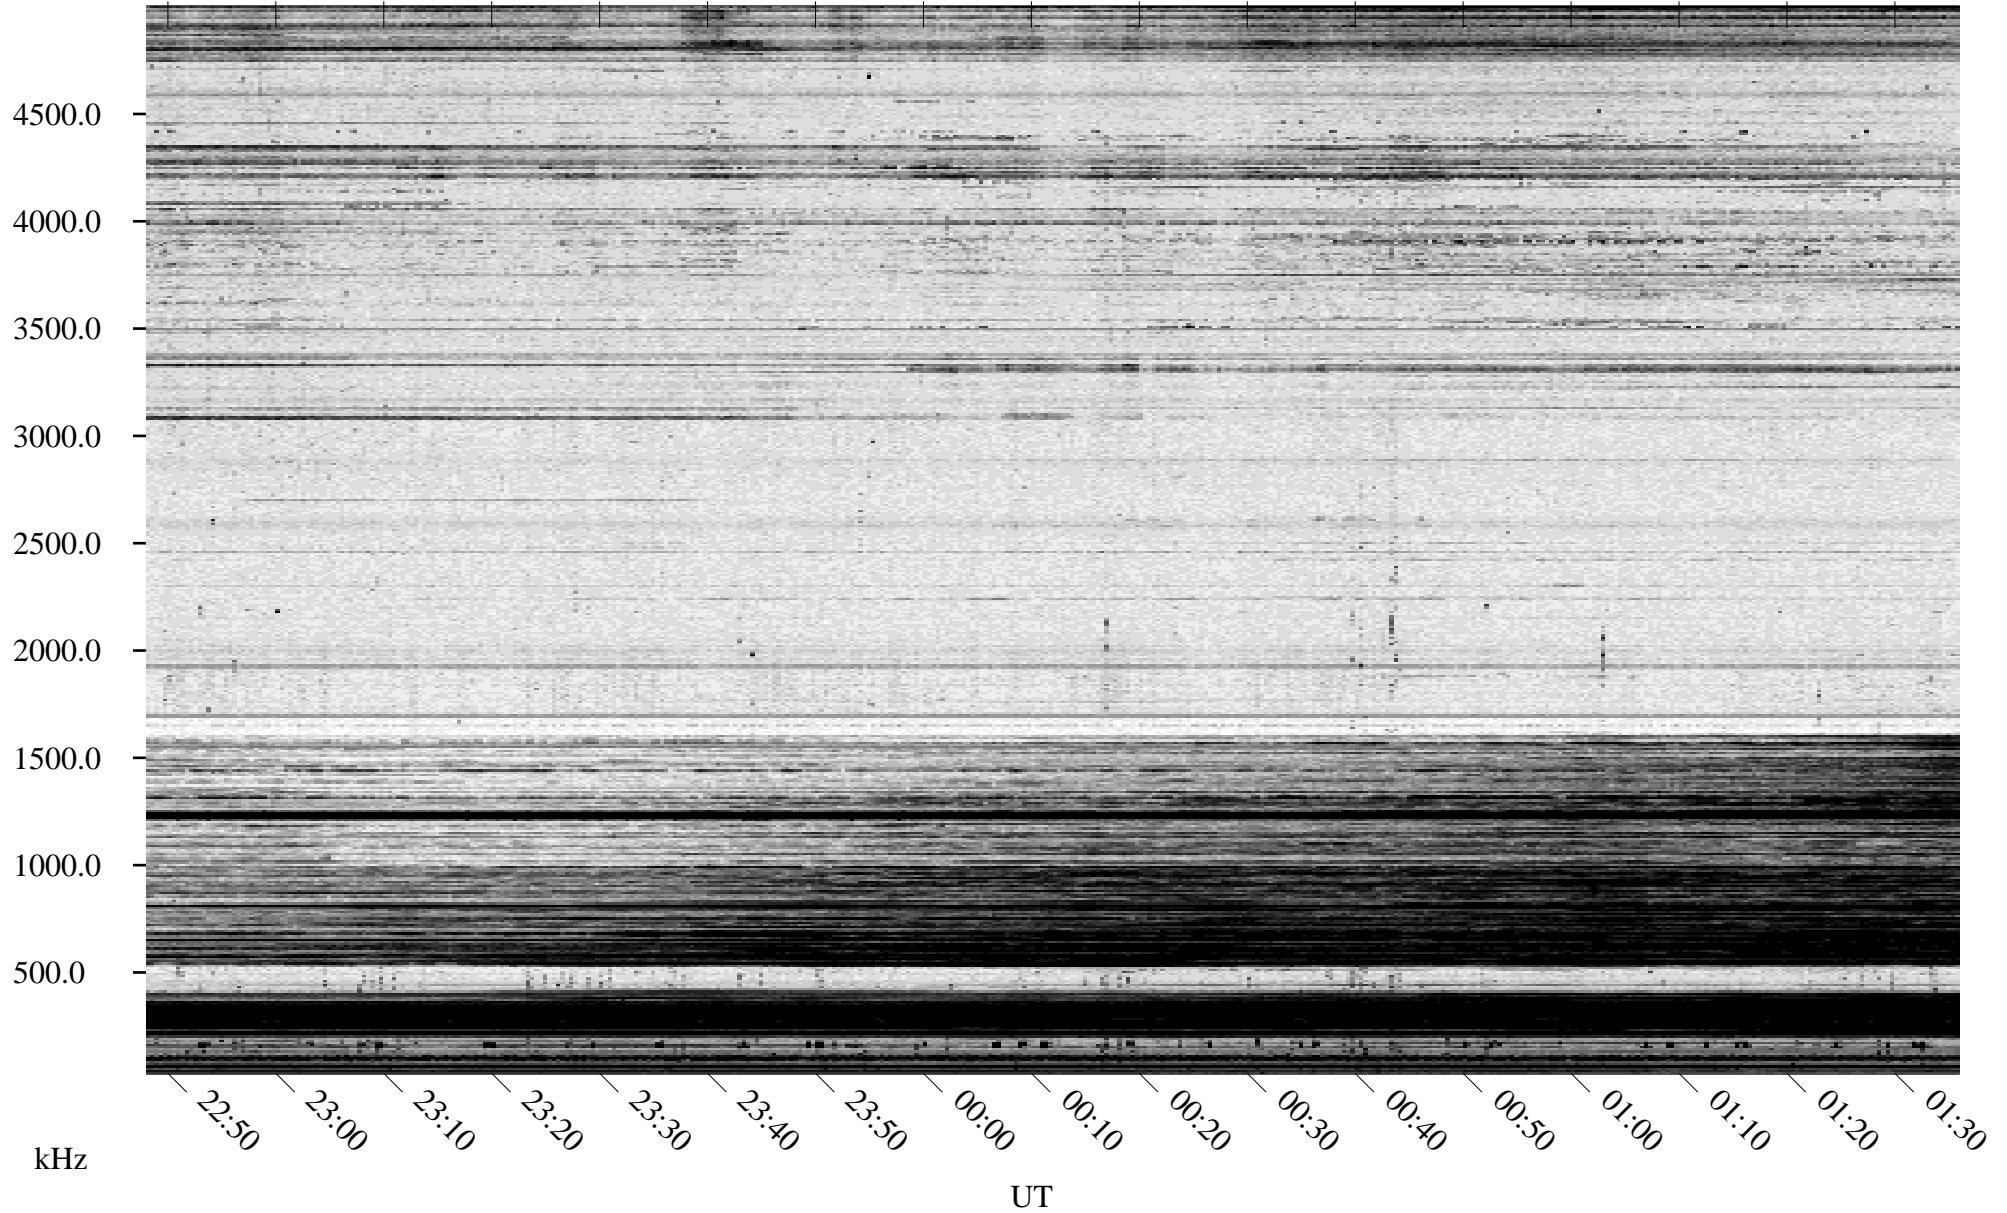

01/22/1996 Churchill, Manitoba

Linear Scale Black = 161 White = 15

ch960221.r04m max_12

Page 1

01/22/1996 Churchill, Manitoba

Linear Scale Black = 161 White = 15

ch96022l.r04m max_12

Page 2

01/23/1996 Churchill, Manitoba

Linear Scale Black = 161 White = 15

ch960221.r04m max_12

Page 3

01/23/1996 Churchill, Manitoba

Linear Scale Black = 161 White = 15

ch960221.r04m max_12

Page 4

01/23/1996 Churchill, Manitoba

Linear Scale Black = 161 White = 15

ch960221.r04m max_12

Page 5

01/23/1996 Churchill, Manitoba

Linear Scale Black = 161 White = 15

ch960221.r04m max_12

Page 6

01/23/1996 Churchill, Manitoba

Linear Scale Black = 161 White = 15

ch960221.r04m max_12

Page 7

01/23/1996 Churchill, Manitoba

Linear Scale Black = 161 White = 15

ch960221.r04m max_12

Page 8