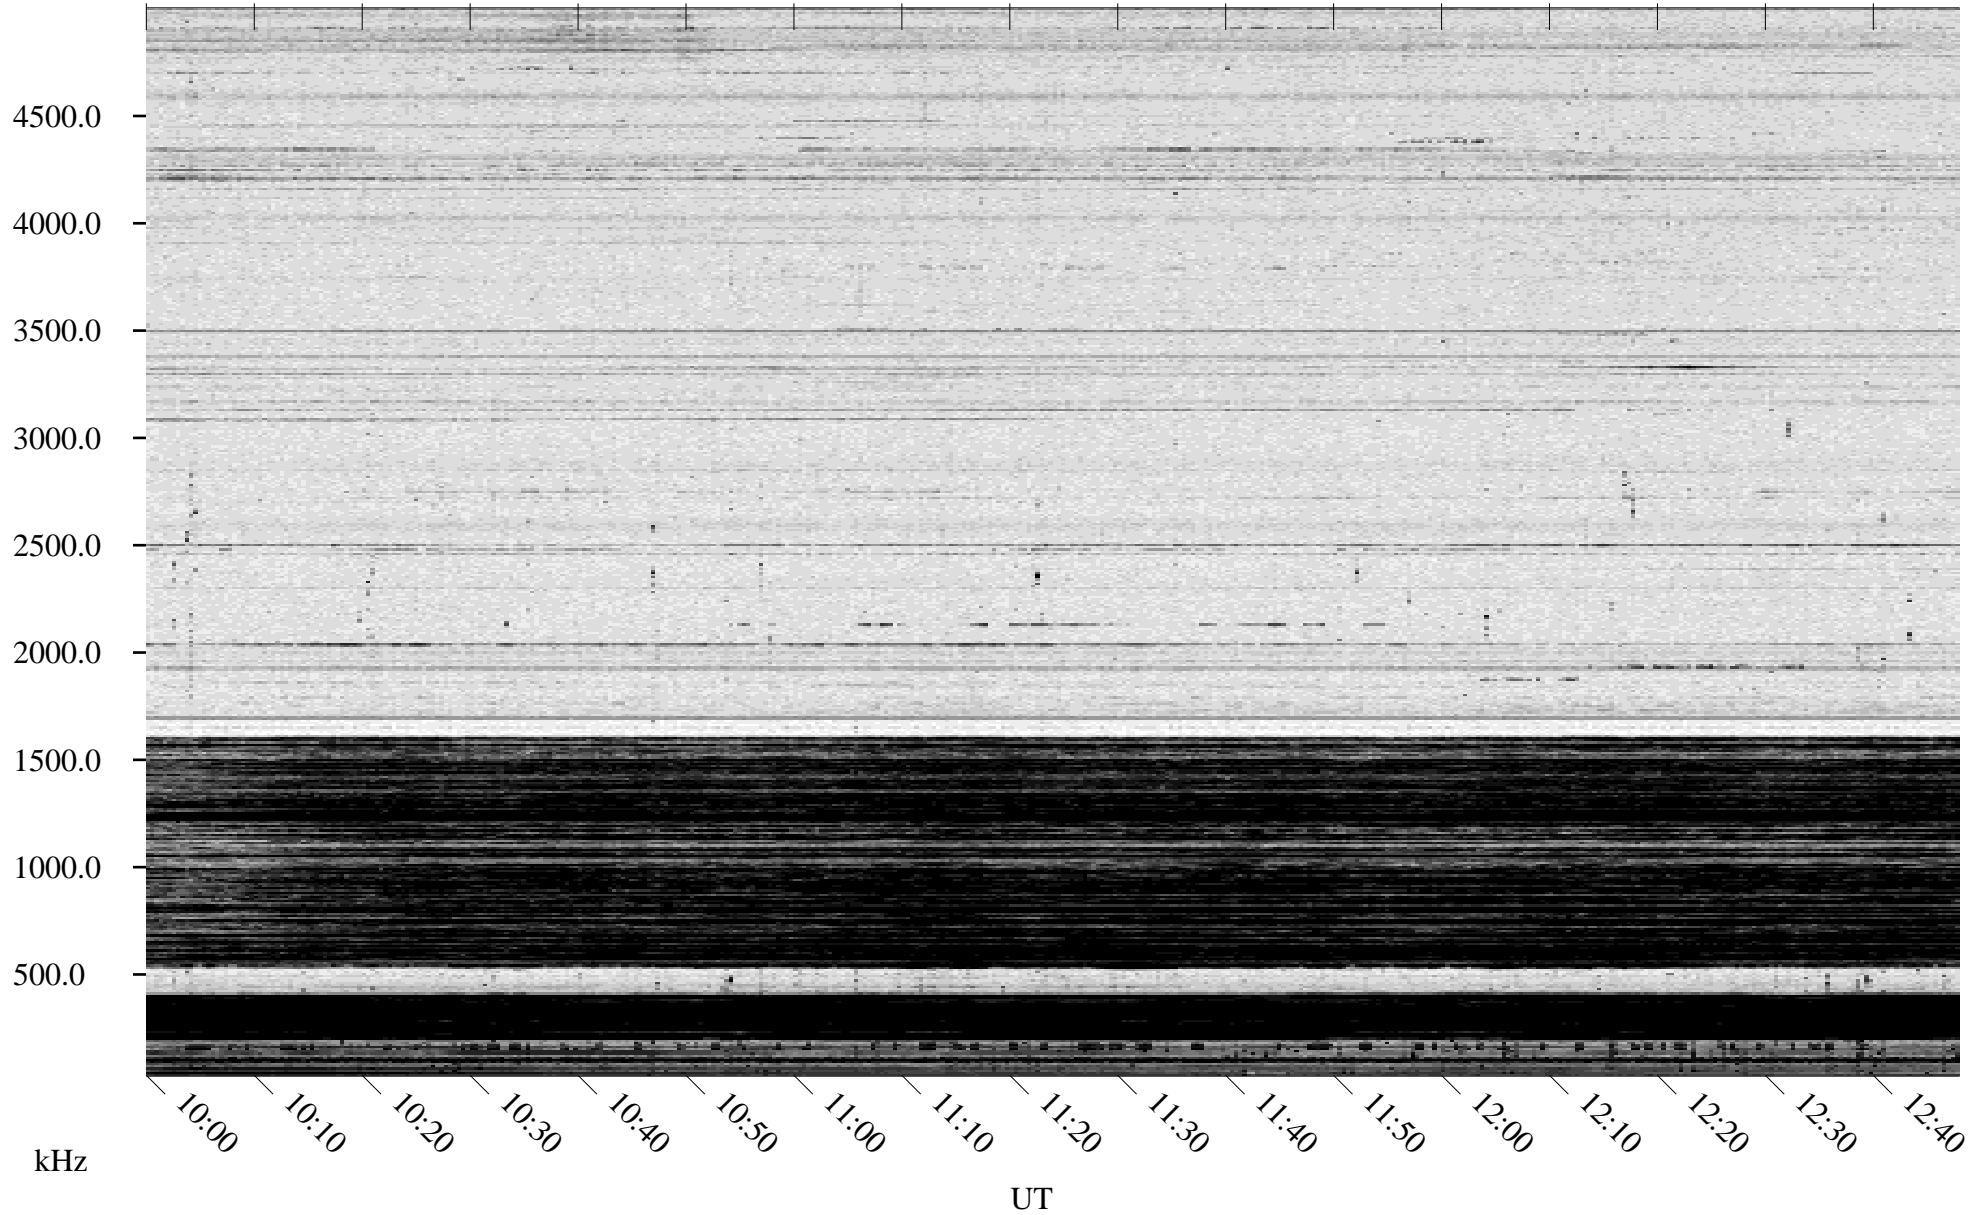

01/22/1996 Churchill, Manitoba

Linear Scale Black = 161 White = 15

ch960221.r04m max_12

Page 1

01/22/1996 Churchill, Manitoba

Linear Scale Black = 161 White = 15

ch96022l.r04m max_12

Page 2

01/23/1996 Churchill, Manitoba

Linear Scale Black = 161 White = 15

ch960221.r04m max_12

Page 3

01/23/1996 Churchill, Manitoba

Linear Scale Black = 161 White = 15

ch960221.r04m max_12

Page 4

01/23/1996 Churchill, Manitoba

Linear Scale Black = 161 White = 15

ch960221.r04m max_12

Page 5

01/23/1996 Churchill, Manitoba

Linear Scale Black = 161 White = 15

ch960221.r04m max_12

Page 6

01/23/1996 Churchill, Manitoba

Linear Scale Black = 161 White = 15

ch960221.r04m max_12

Page 7

01/23/1996 Churchill, Manitoba

Linear Scale Black = 161 White = 15

ch960221.r04m max_12

Page 8