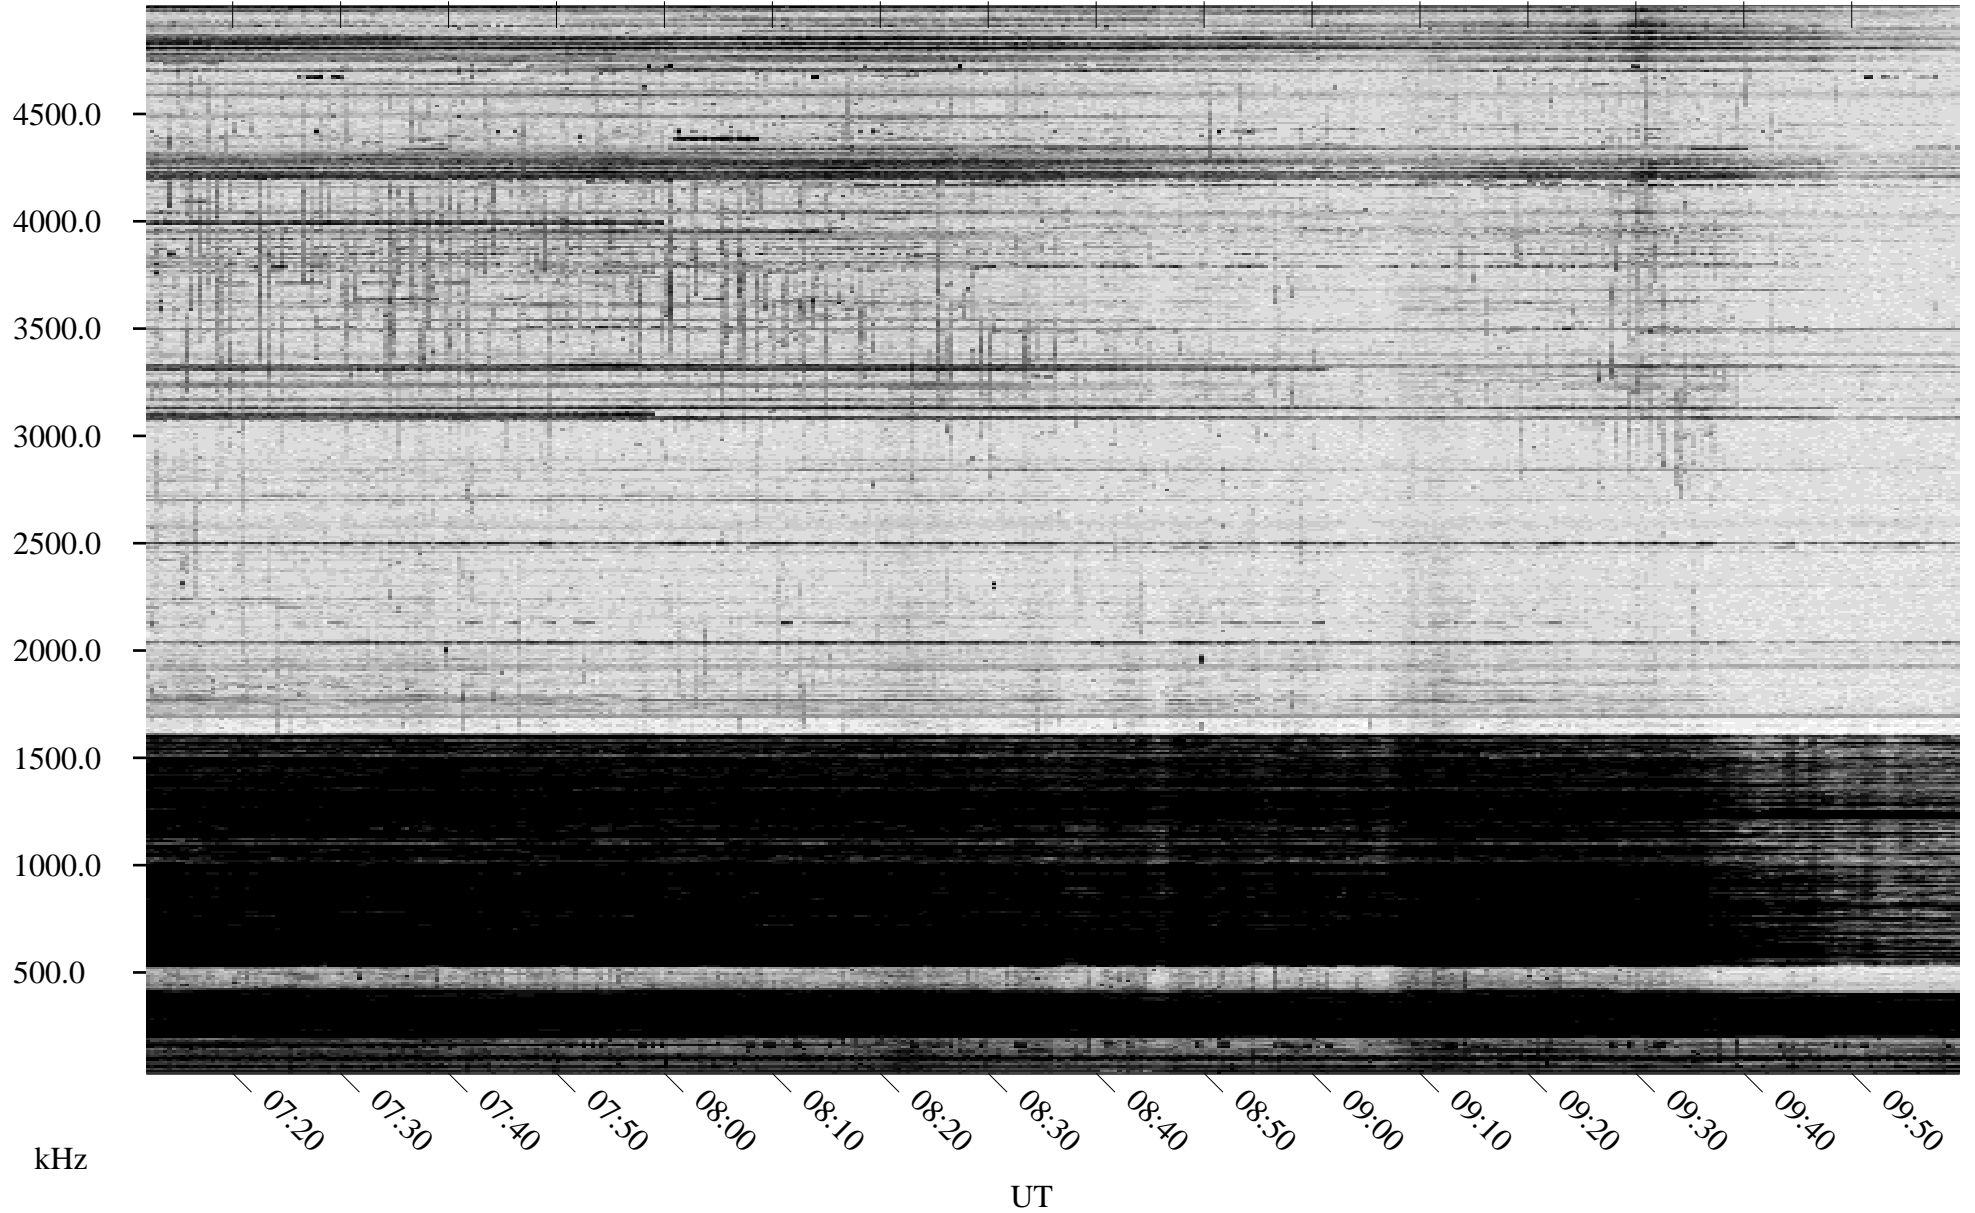

01/22/1996 Churchill, Manitoba

Linear Scale Black = 161 White = 15

ch960221.r04m max_12

Page 1

01/22/1996 Churchill, Manitoba

Linear Scale Black = 161 White = 15

ch96022l.r04m max_12

Page 2

01/23/1996 Churchill, Manitoba

Linear Scale Black = 161 White = 15

ch960221.r04m max_12

Page 3

01/23/1996 Churchill, Manitoba

Linear Scale Black = 161 White = 15

ch960221.r04m max_12

Page 4

01/23/1996 Churchill, Manitoba

Linear Scale Black = 161 White = 15

ch960221.r04m max_12

Page 5

01/23/1996 Churchill, Manitoba

Linear Scale Black = 161 White = 15

ch960221.r04m max_12

Page 6

01/23/1996 Churchill, Manitoba

Linear Scale Black = 161 White = 15

ch960221.r04m max_12

Page 7

01/23/1996 Churchill, Manitoba

Linear Scale Black = 161 White = 15

ch960221.r04m max_12

Page 8