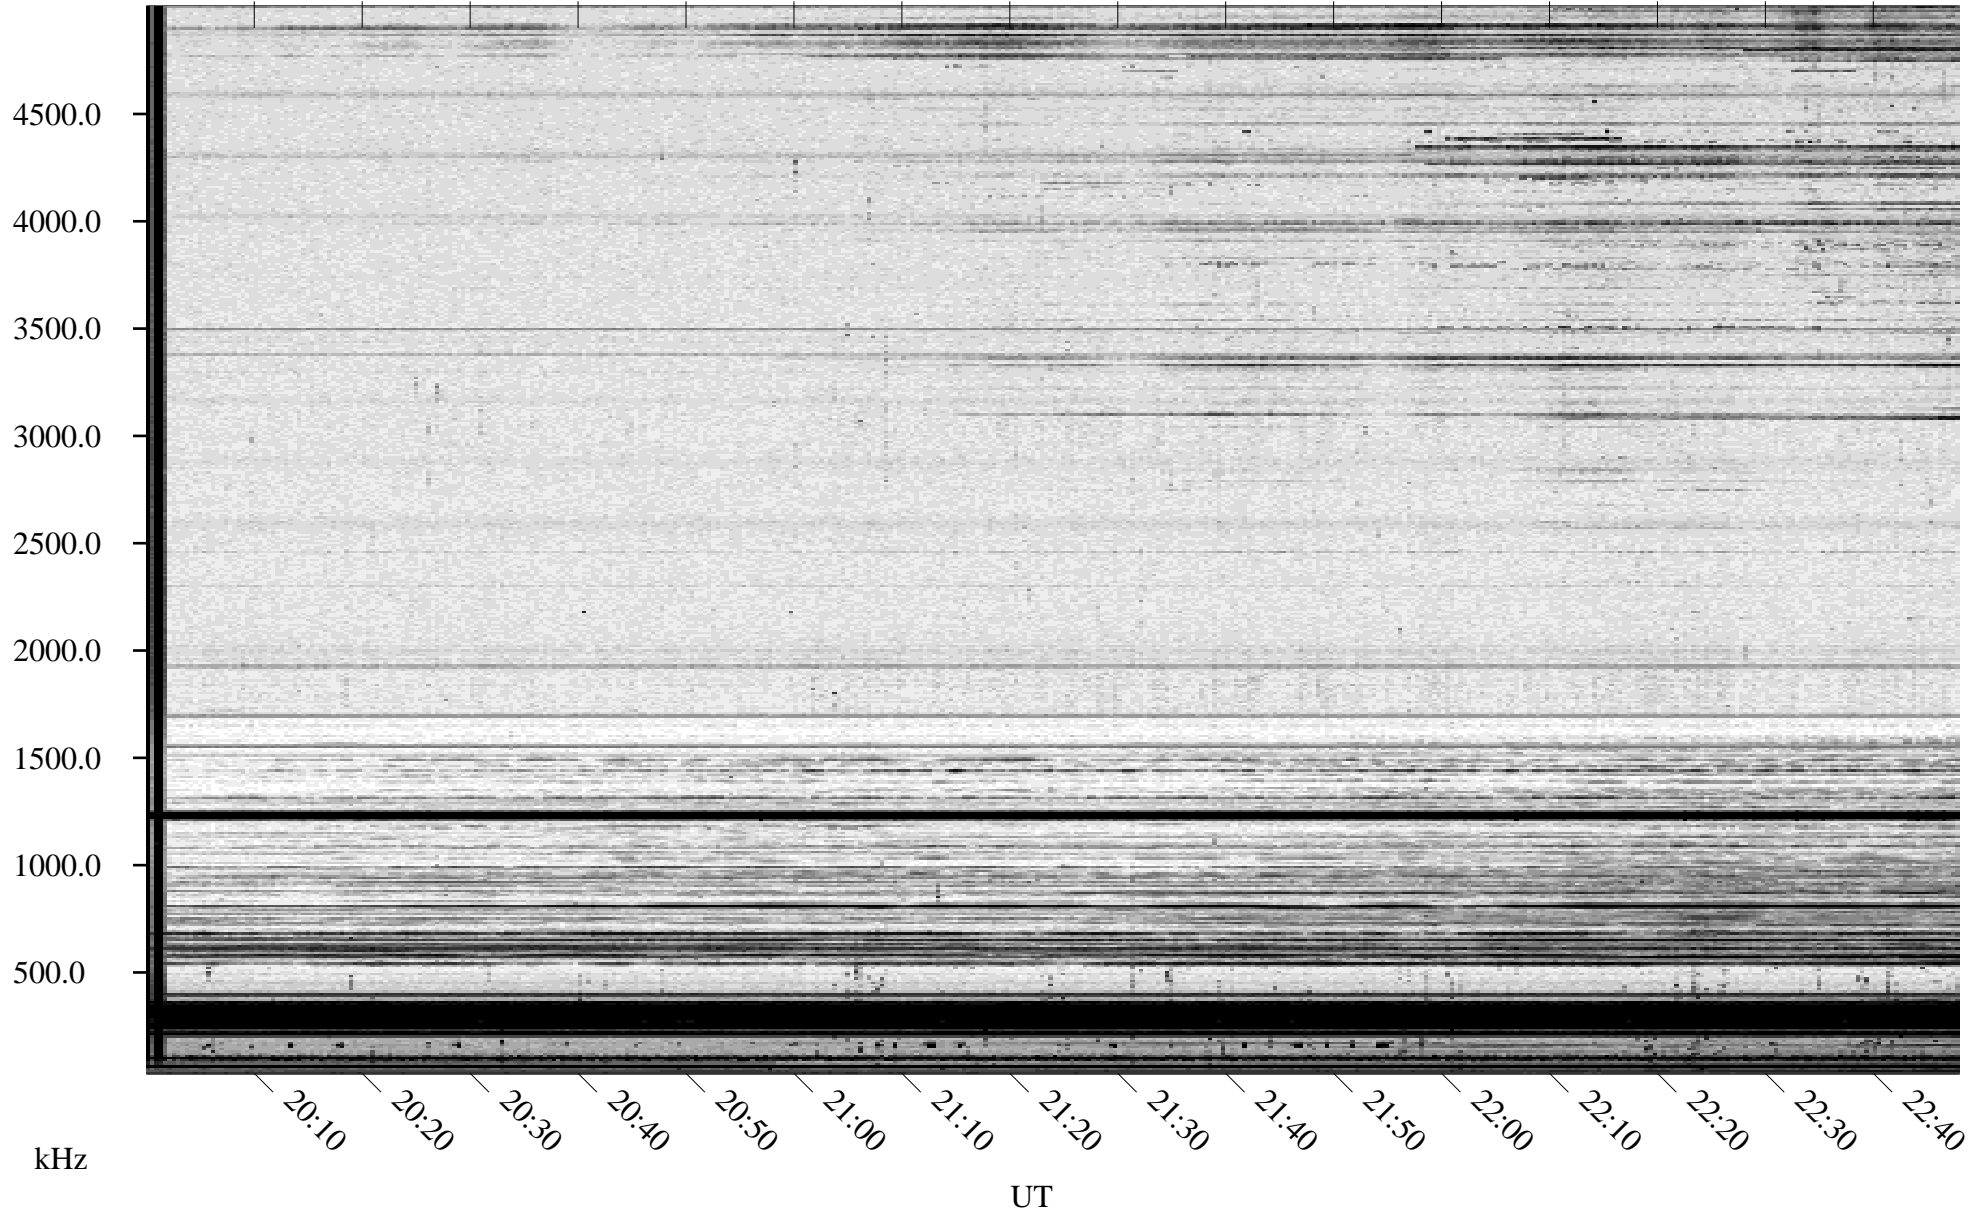

01/22/1996 Churchill, Manitoba

Linear Scale Black = 161 White = 15

ch960221.r04m max_12

Page 1

01/22/1996 Churchill, Manitoba

Linear Scale Black = 161 White = 15

ch96022l.r04m max_12

Page 2

01/23/1996 Churchill, Manitoba

Linear Scale Black = 161 White = 15

ch960221.r04m max_12

Page 3

01/23/1996 Churchill, Manitoba

Linear Scale Black = 161 White = 15

ch960221.r04m max_12

Page 4

01/23/1996 Churchill, Manitoba

Linear Scale Black = 161 White = 15

ch960221.r04m max_12

Page 5

01/23/1996 Churchill, Manitoba

Linear Scale Black = 161 White = 15

ch960221.r04m max_12

Page 6

01/23/1996 Churchill, Manitoba

Linear Scale Black = 161 White = 15

ch960221.r04m max_12

Page 7

01/23/1996 Churchill, Manitoba

Linear Scale Black = 161 White = 15

ch960221.r04m max_12

Page 8