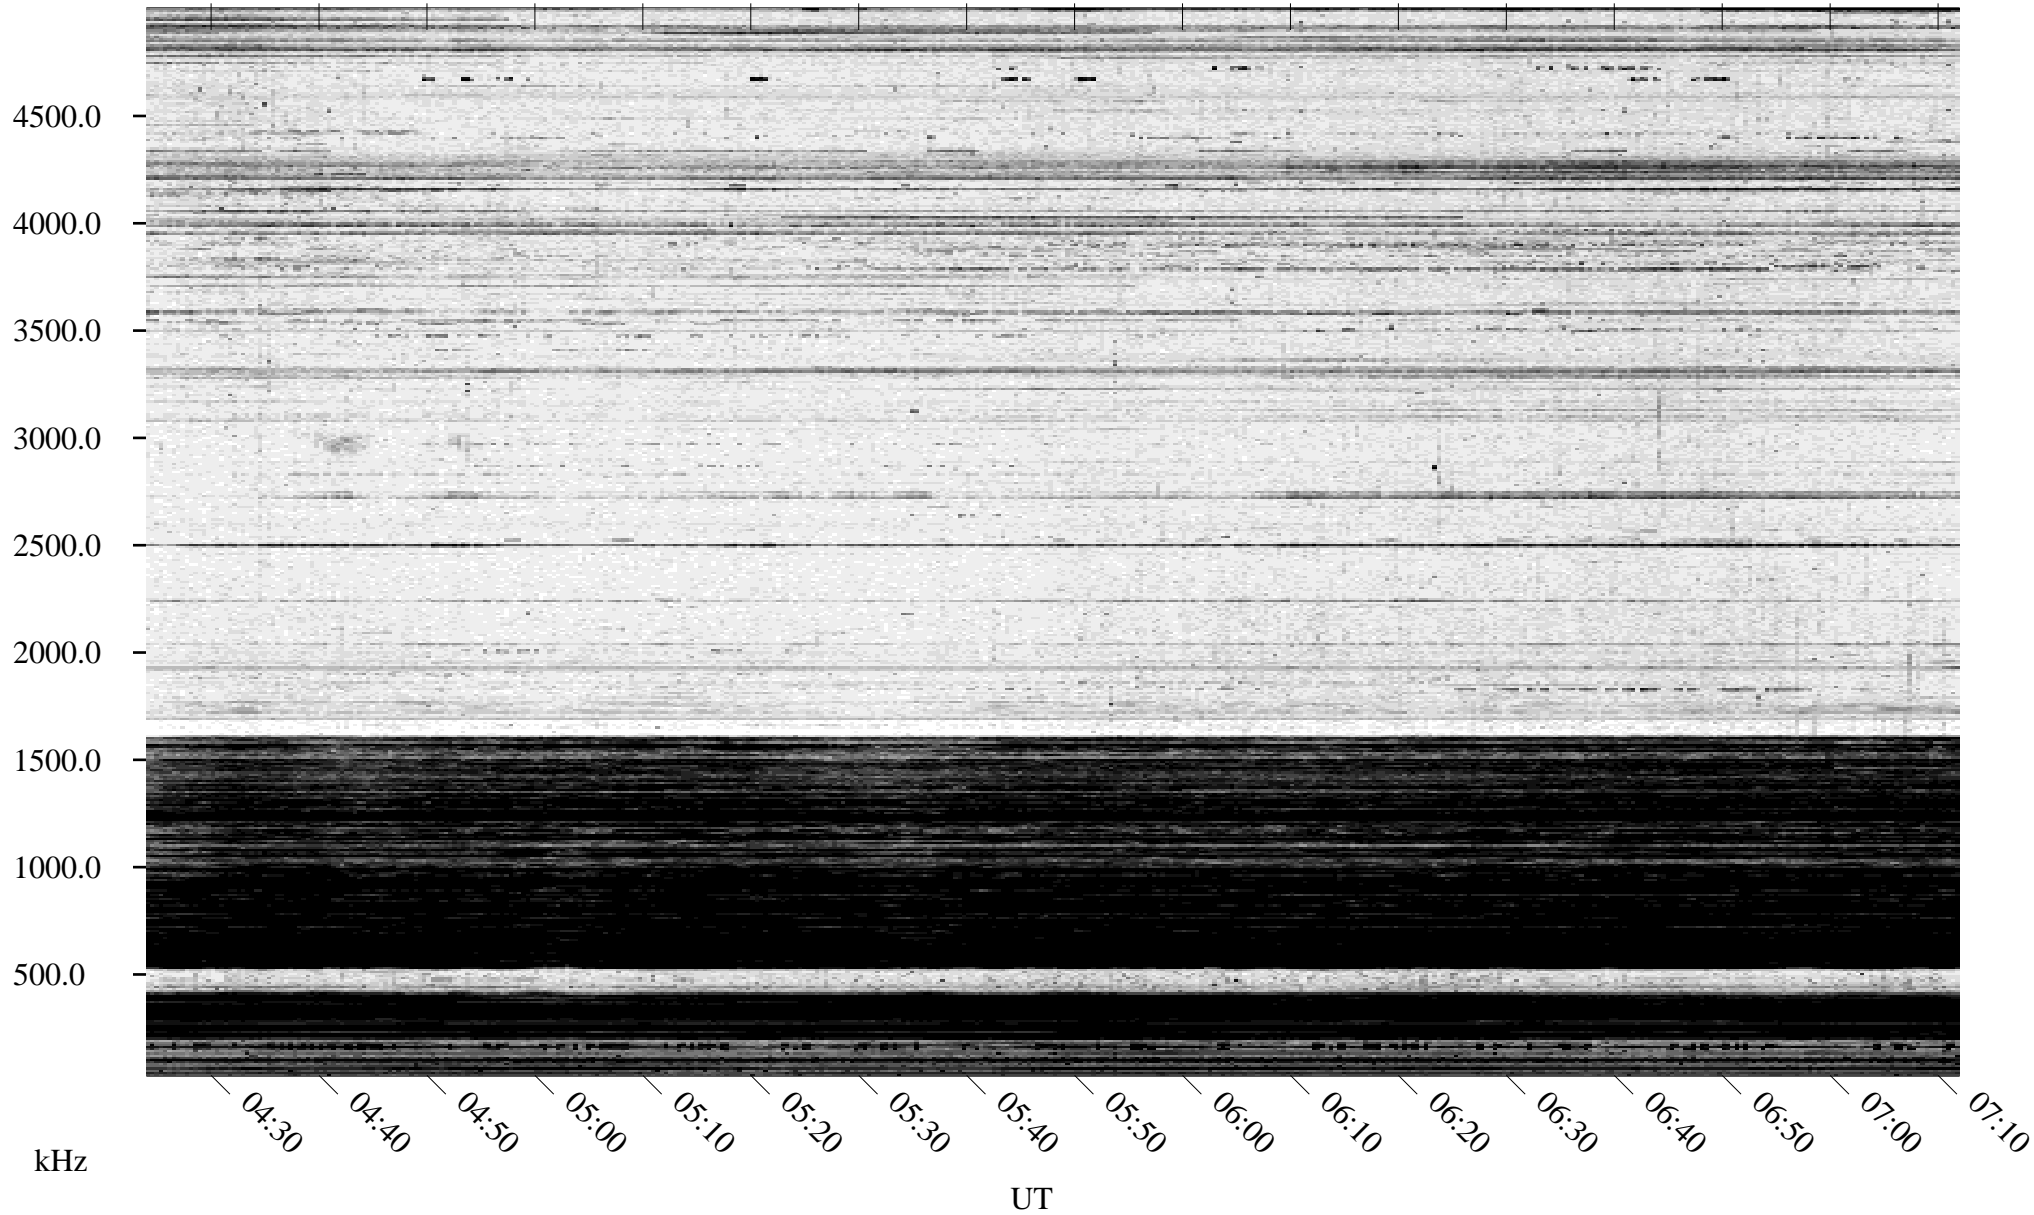

02/10/1996 Churchill, Manitoba

Linear Scale Black = 161 White = 15

ch960411.r00m max_12

Page 1

02/10/1996 Churchill, Manitoba

Linear Scale Black = 161 White = 15

ch960411.r00m max_12

Page 2

02/11/1996 Churchill, Manitoba

Linear Scale Black = 161 White = 15

ch960411.r00m max_12

Page 3

02/11/1996 Churchill, Manitoba

Linear Scale Black = 161 White = 15

ch960411.r00m max_12

Page 4

02/11/1996 Churchill, Manitoba

Linear Scale Black = 161 White = 15

ch960411.r00m max_12

Page 5

02/11/1996 Churchill, Manitoba

Linear Scale Black = 161 White = 15

ch960411.r00m max_12

Page 6

02/11/1996 Churchill, Manitoba

Linear Scale Black = 161 White = 15

ch960411.r00m max_12

Page 7

02/11/1996 Churchill, Manitoba

Linear Scale Black = 161 White = 15

ch960411.r00m max_12

Page 8