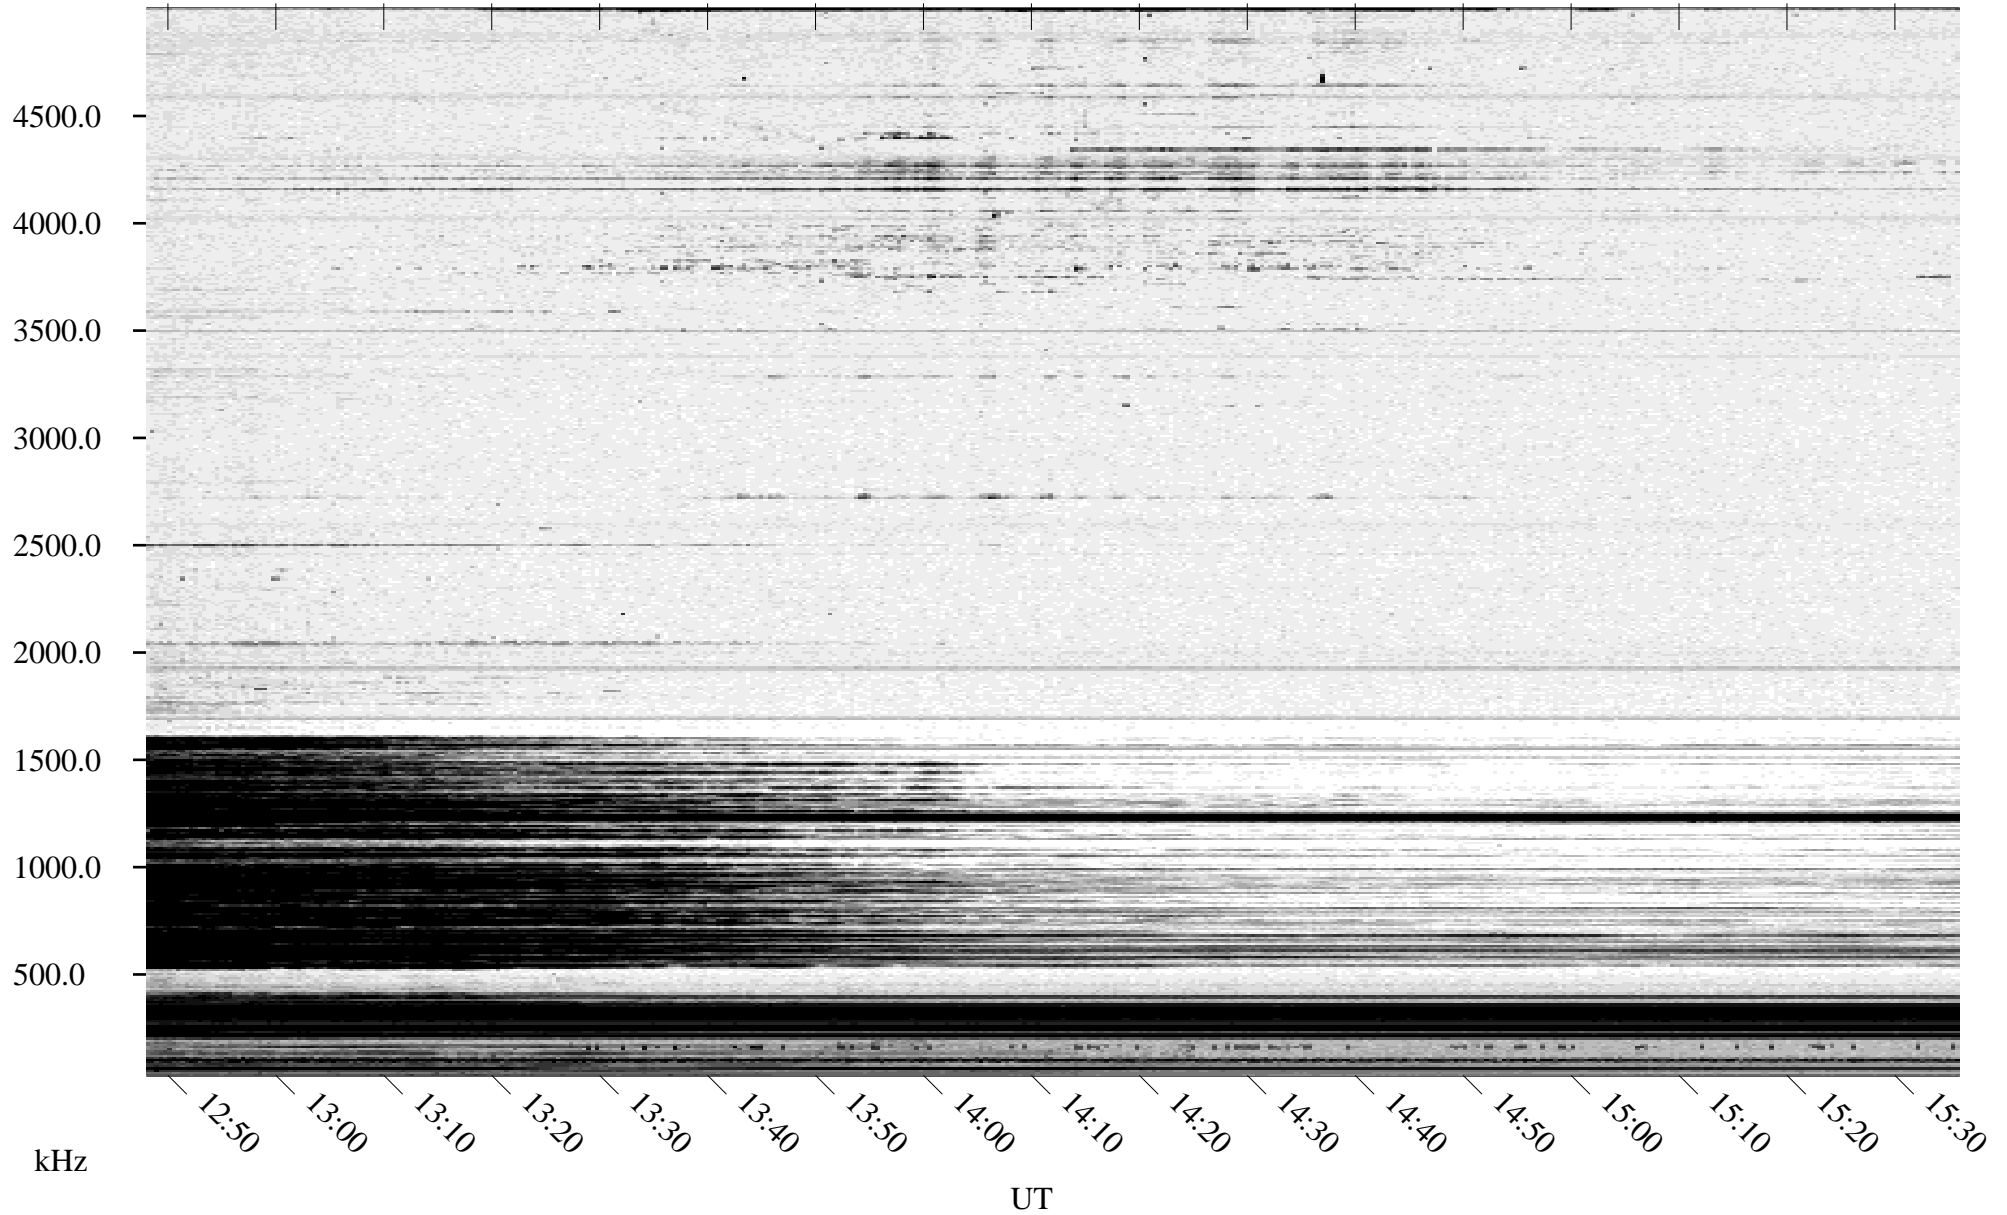

02/10/1996 Churchill, Manitoba

Linear Scale Black = 161 White = 15

ch960411.r00m max_12

Page 1

02/10/1996 Churchill, Manitoba

Linear Scale Black = 161 White = 15

ch960411.r00m max_12

Page 2

02/11/1996 Churchill, Manitoba

Linear Scale Black = 161 White = 15

ch960411.r00m max_12

Page 3

02/11/1996 Churchill, Manitoba

Linear Scale Black = 161 White = 15

ch960411.r00m max_12

Page 4

02/11/1996 Churchill, Manitoba

Linear Scale Black = 161 White = 15

ch960411.r00m max_12

Page 5

02/11/1996 Churchill, Manitoba

Linear Scale Black = 161 White = 15

ch960411.r00m max_12

Page 6

02/11/1996 Churchill, Manitoba

Linear Scale Black = 161 White = 15

ch960411.r00m max_12

Page 7

02/11/1996 Churchill, Manitoba

Linear Scale Black = 161 White = 15

ch960411.r00m max_12

Page 8