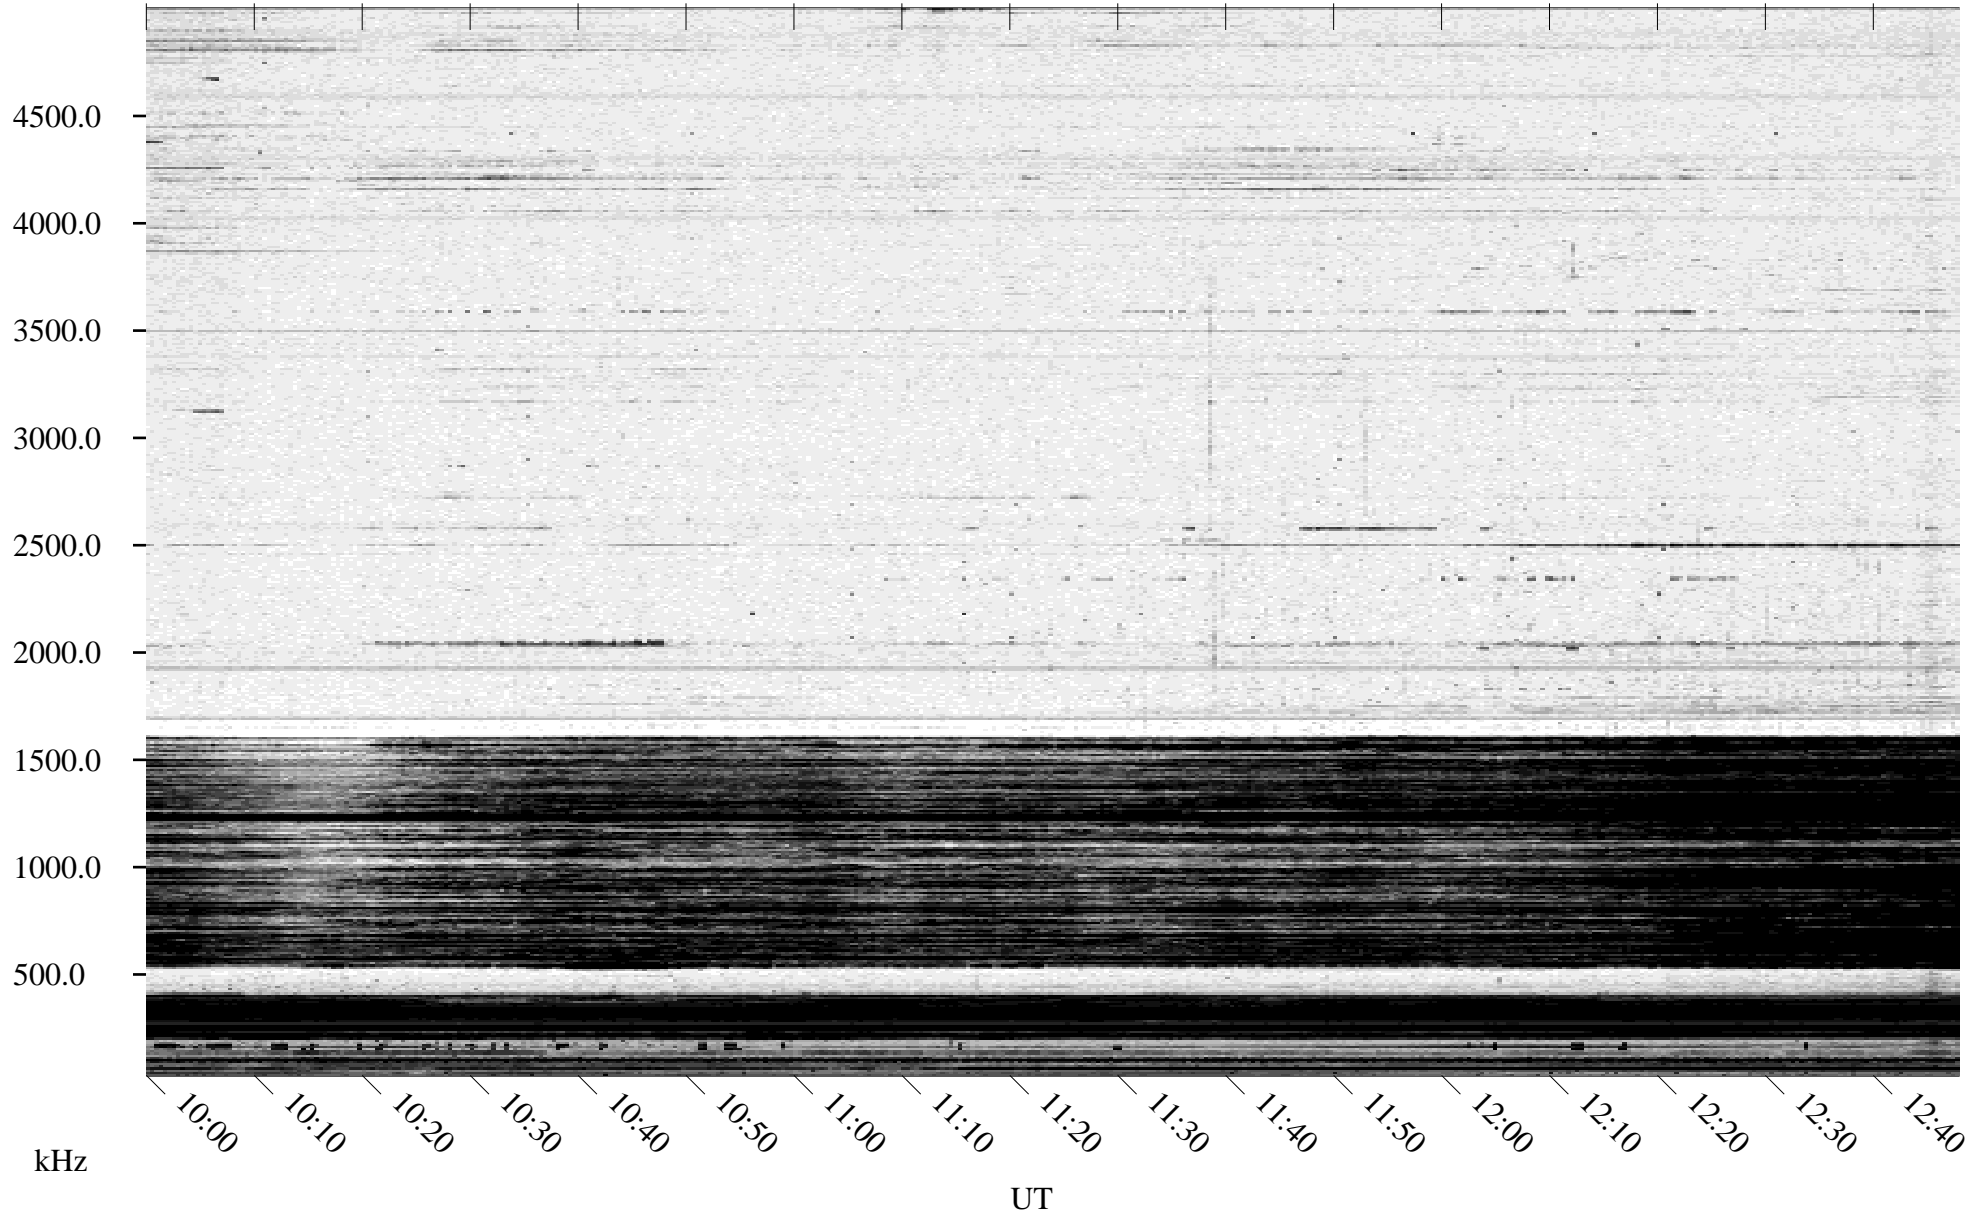

02/10/1996 Churchill, Manitoba

Linear Scale Black = 161 White = 15

ch960411.r00m max_12

Page 1

02/10/1996 Churchill, Manitoba

Linear Scale Black = 161 White = 15

ch960411.r00m max_12

Page 2

02/11/1996 Churchill, Manitoba

Linear Scale Black = 161 White = 15

ch960411.r00m max_12

Page 3

02/11/1996 Churchill, Manitoba

Linear Scale Black = 161 White = 15

ch960411.r00m max_12

Page 4

02/11/1996 Churchill, Manitoba

Linear Scale Black = 161 White = 15

ch960411.r00m max_12

Page 5

02/11/1996 Churchill, Manitoba

Linear Scale Black = 161 White = 15

ch960411.r00m max_12

Page 6

02/11/1996 Churchill, Manitoba

Linear Scale Black = 161 White = 15

ch960411.r00m max_12

Page 7

02/11/1996 Churchill, Manitoba

Linear Scale Black = 161 White = 15

ch960411.r00m max_12

Page 8