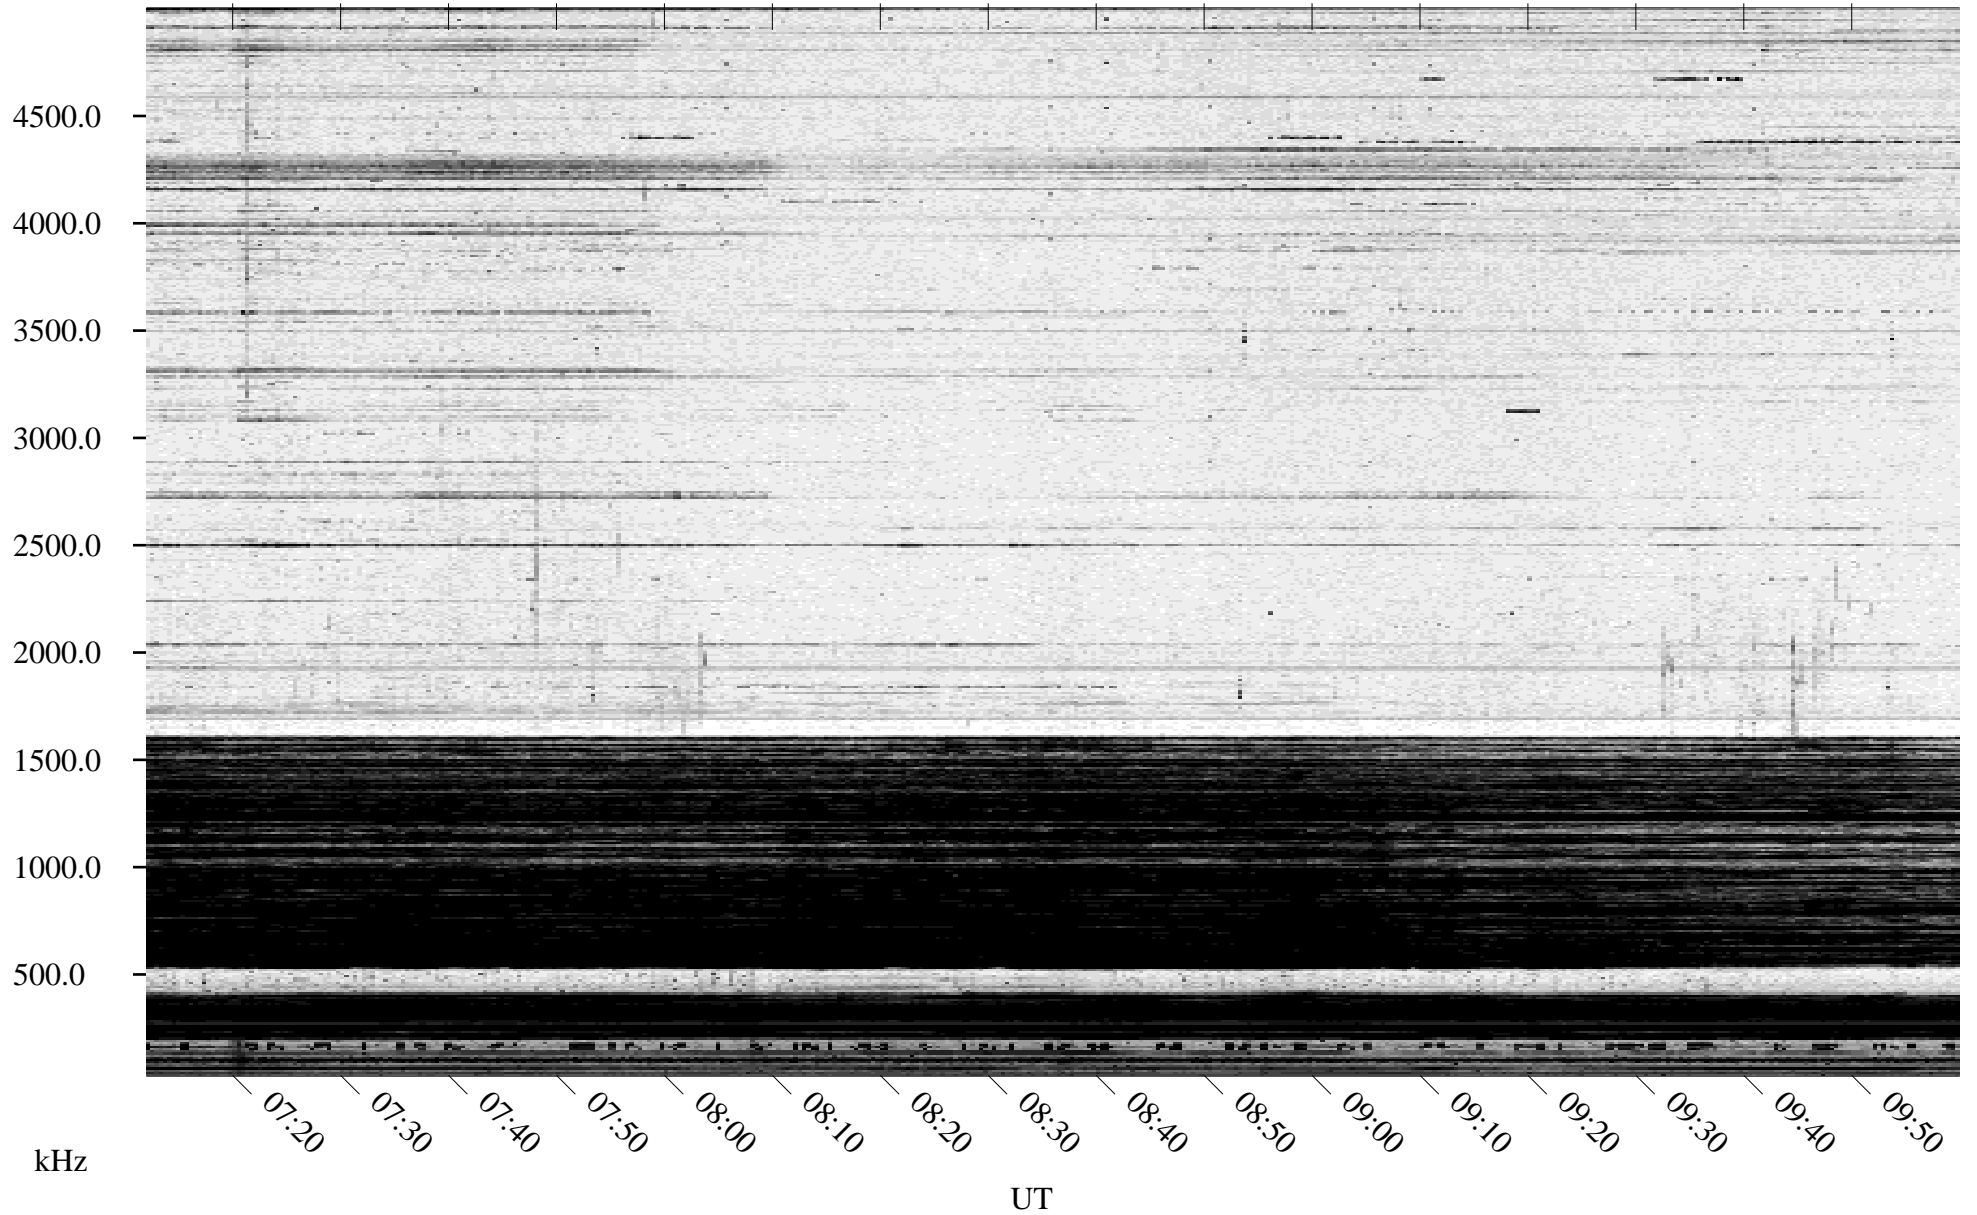

02/10/1996 Churchill, Manitoba

Linear Scale Black = 161 White = 15

ch960411.r00m max_12

Page 1

02/10/1996 Churchill, Manitoba

Linear Scale Black = 161 White = 15

ch960411.r00m max_12

Page 2

02/11/1996 Churchill, Manitoba

Linear Scale Black = 161 White = 15

ch960411.r00m max_12

Page 3

02/11/1996 Churchill, Manitoba

Linear Scale Black = 161 White = 15

ch960411.r00m max_12

Page 4

02/11/1996 Churchill, Manitoba

Linear Scale Black = 161 White = 15

ch960411.r00m max_12

Page 5

02/11/1996 Churchill, Manitoba

Linear Scale Black = 161 White = 15

ch960411.r00m max_12

Page 6

02/11/1996 Churchill, Manitoba

Linear Scale Black = 161 White = 15

ch960411.r00m max_12

Page 7

02/11/1996 Churchill, Manitoba

Linear Scale Black = 161 White = 15

ch960411.r00m max_12

Page 8