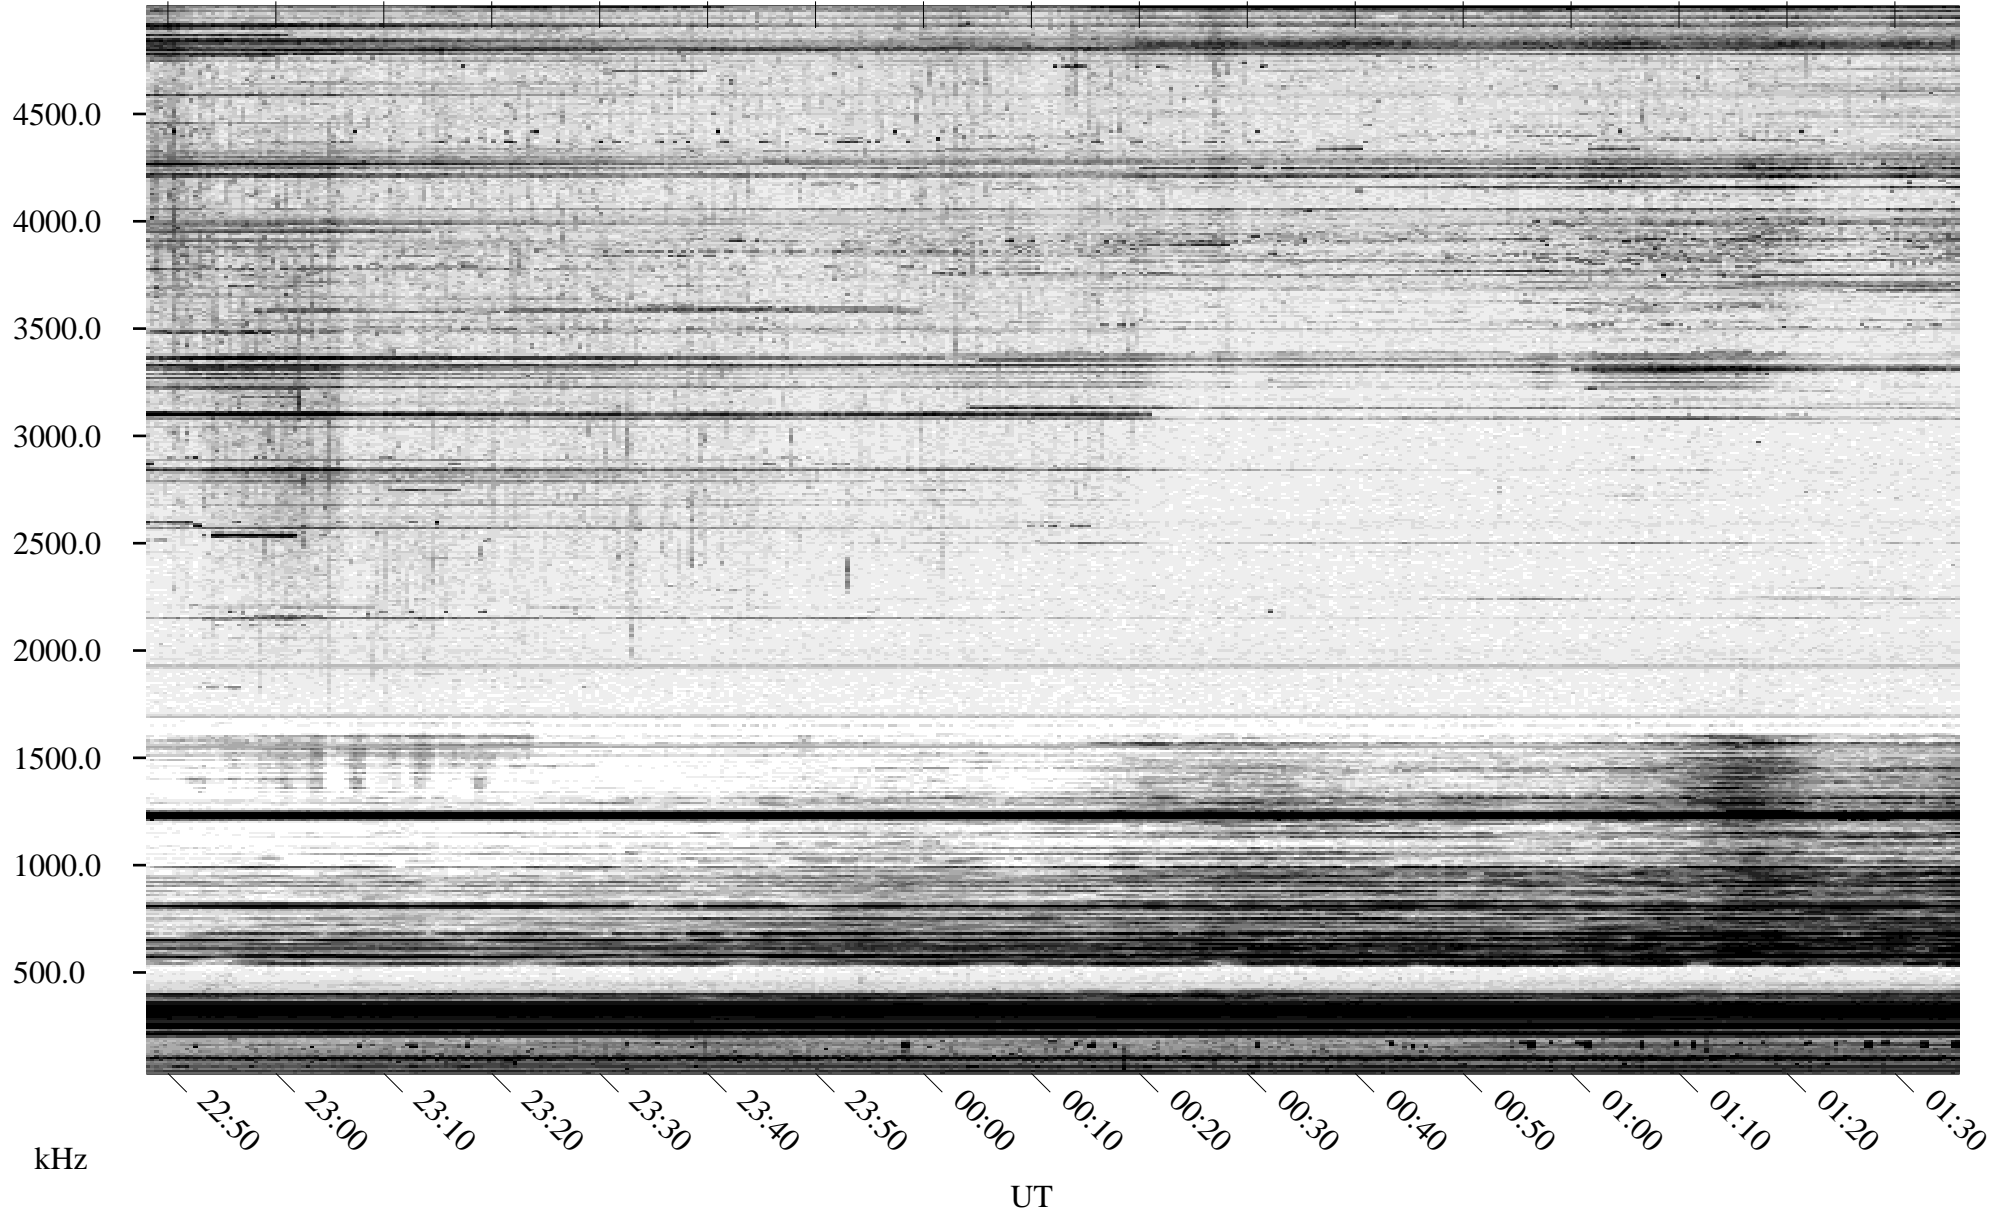

02/11/1996 Churchill, Manitoba

Linear Scale Black = 161 White = 15

ch96042l.r00m max_12

Page 1

02/11/1996 Churchill, Manitoba

Linear Scale Black = 161 White = 15

ch96042l.r00m max_12

Page 2

02/12/1996 Churchill, Manitoba

Linear Scale Black = 161 White = 15

ch96042l.r00m max_12

Page 3

02/12/1996 Churchill, Manitoba

Linear Scale Black = 161 White = 15

ch96042l.r00m max_12

Page 4

02/12/1996 Churchill, Manitoba

Linear Scale Black = 161 White = 15

ch96042l.r00m max_12

Page 5

02/12/1996 Churchill, Manitoba

Linear Scale Black = 161 White = 15

ch96042l.r00m max_12

Page 6

02/12/1996 Churchill, Manitoba

Linear Scale Black = 161 White = 15

ch96042l.r00m max_12

Page 7

02/12/1996 Churchill, Manitoba

Linear Scale Black = 161 White = 15

ch96042l.r00m max_12

Page 8