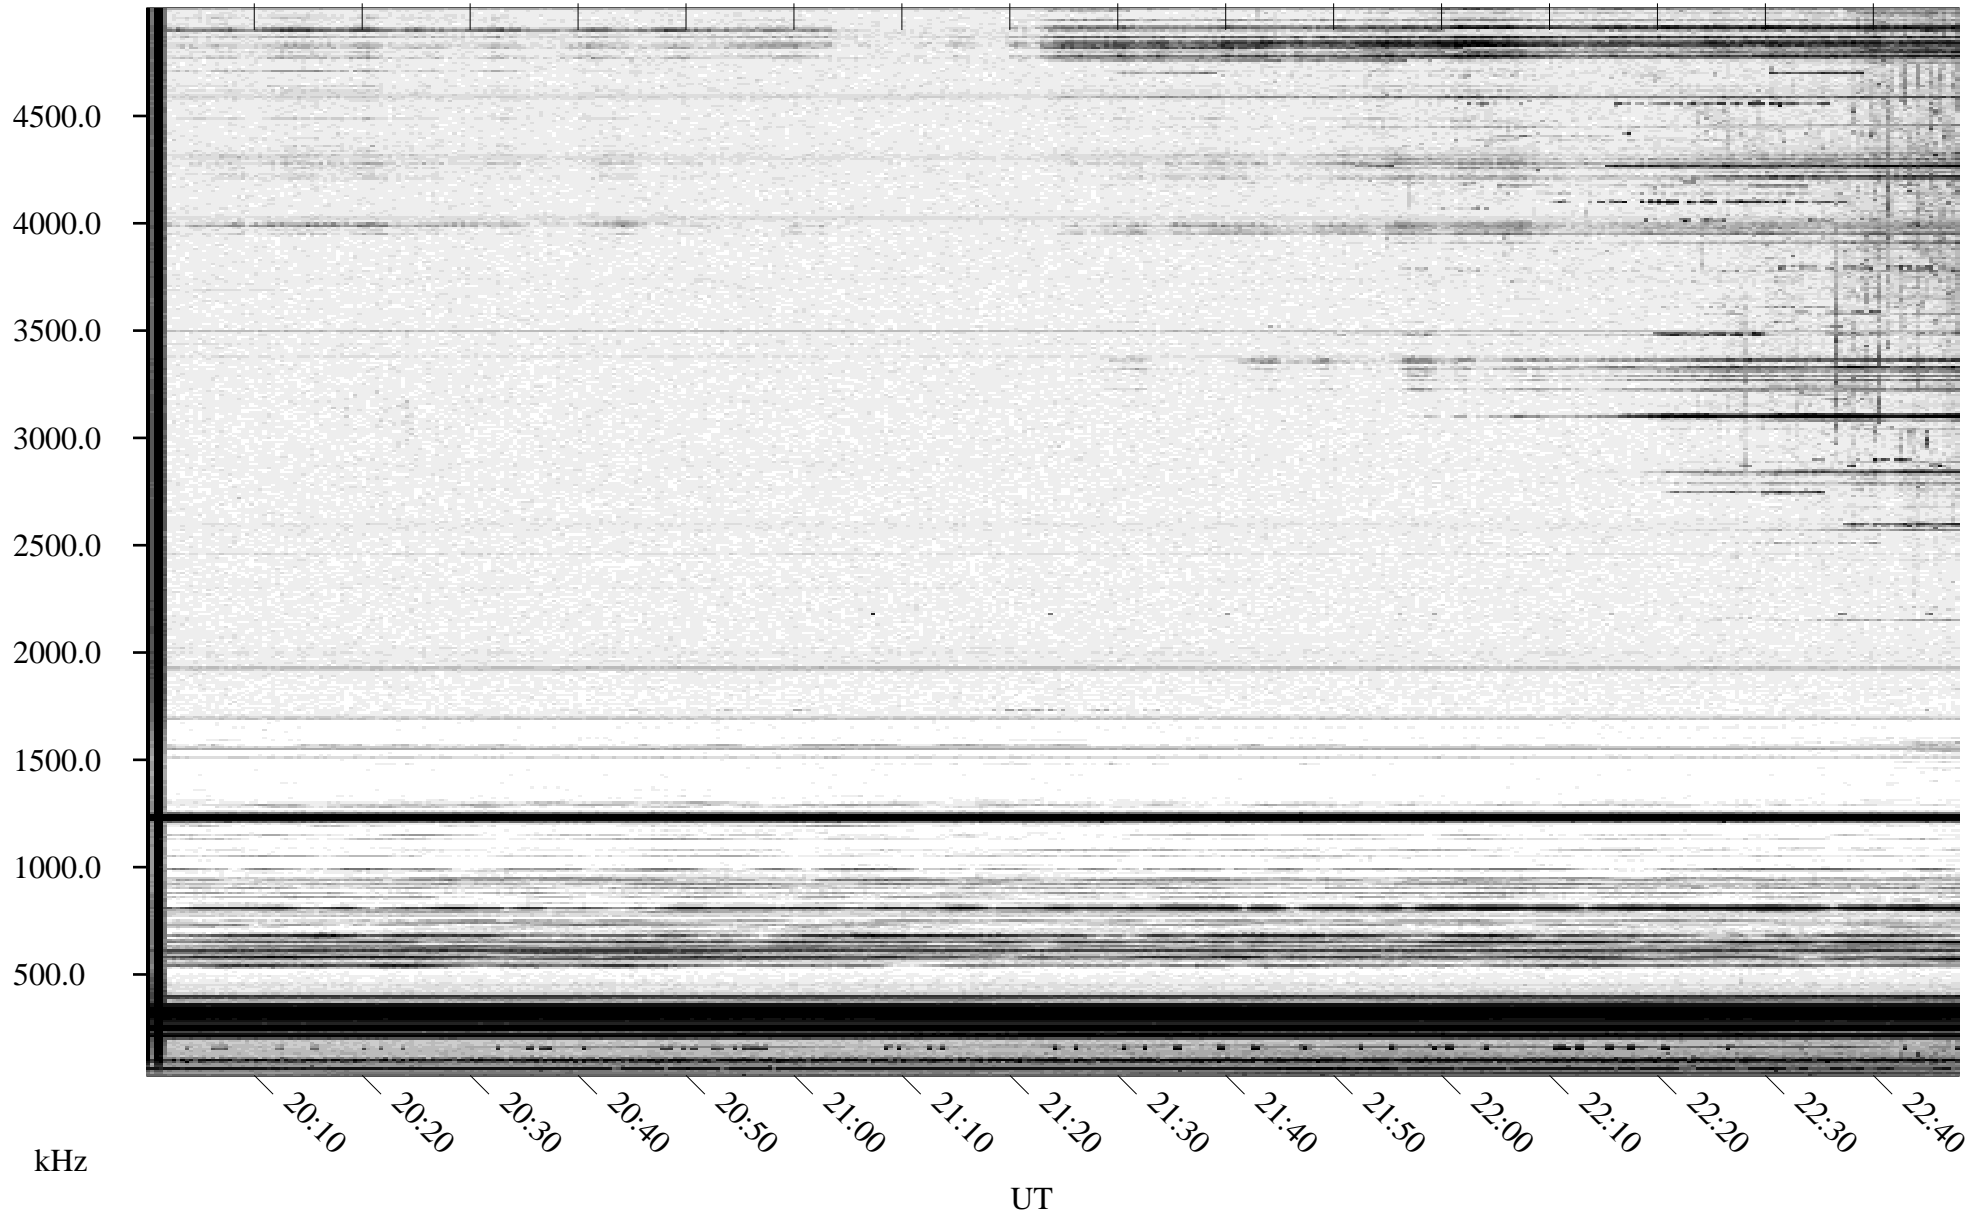

02/11/1996 Churchill, Manitoba

Linear Scale Black = 161 White = 15

ch96042l.r00m max_12

Page 1

02/11/1996 Churchill, Manitoba

Linear Scale Black = 161 White = 15

ch96042l.r00m max_12

Page 2

02/12/1996 Churchill, Manitoba

Linear Scale Black = 161 White = 15

ch96042l.r00m max_12

Page 3

02/12/1996 Churchill, Manitoba

Linear Scale Black = 161 White = 15

ch96042l.r00m max_12

Page 4

02/12/1996 Churchill, Manitoba

Linear Scale Black = 161 White = 15

ch96042l.r00m max_12

Page 5

02/12/1996 Churchill, Manitoba

Linear Scale Black = 161 White = 15

ch96042l.r00m max_12

Page 6

02/12/1996 Churchill, Manitoba

Linear Scale Black = 161 White = 15

ch96042l.r00m max_12

Page 7

02/12/1996 Churchill, Manitoba

Linear Scale Black = 161 White = 15

ch96042l.r00m max_12

Page 8