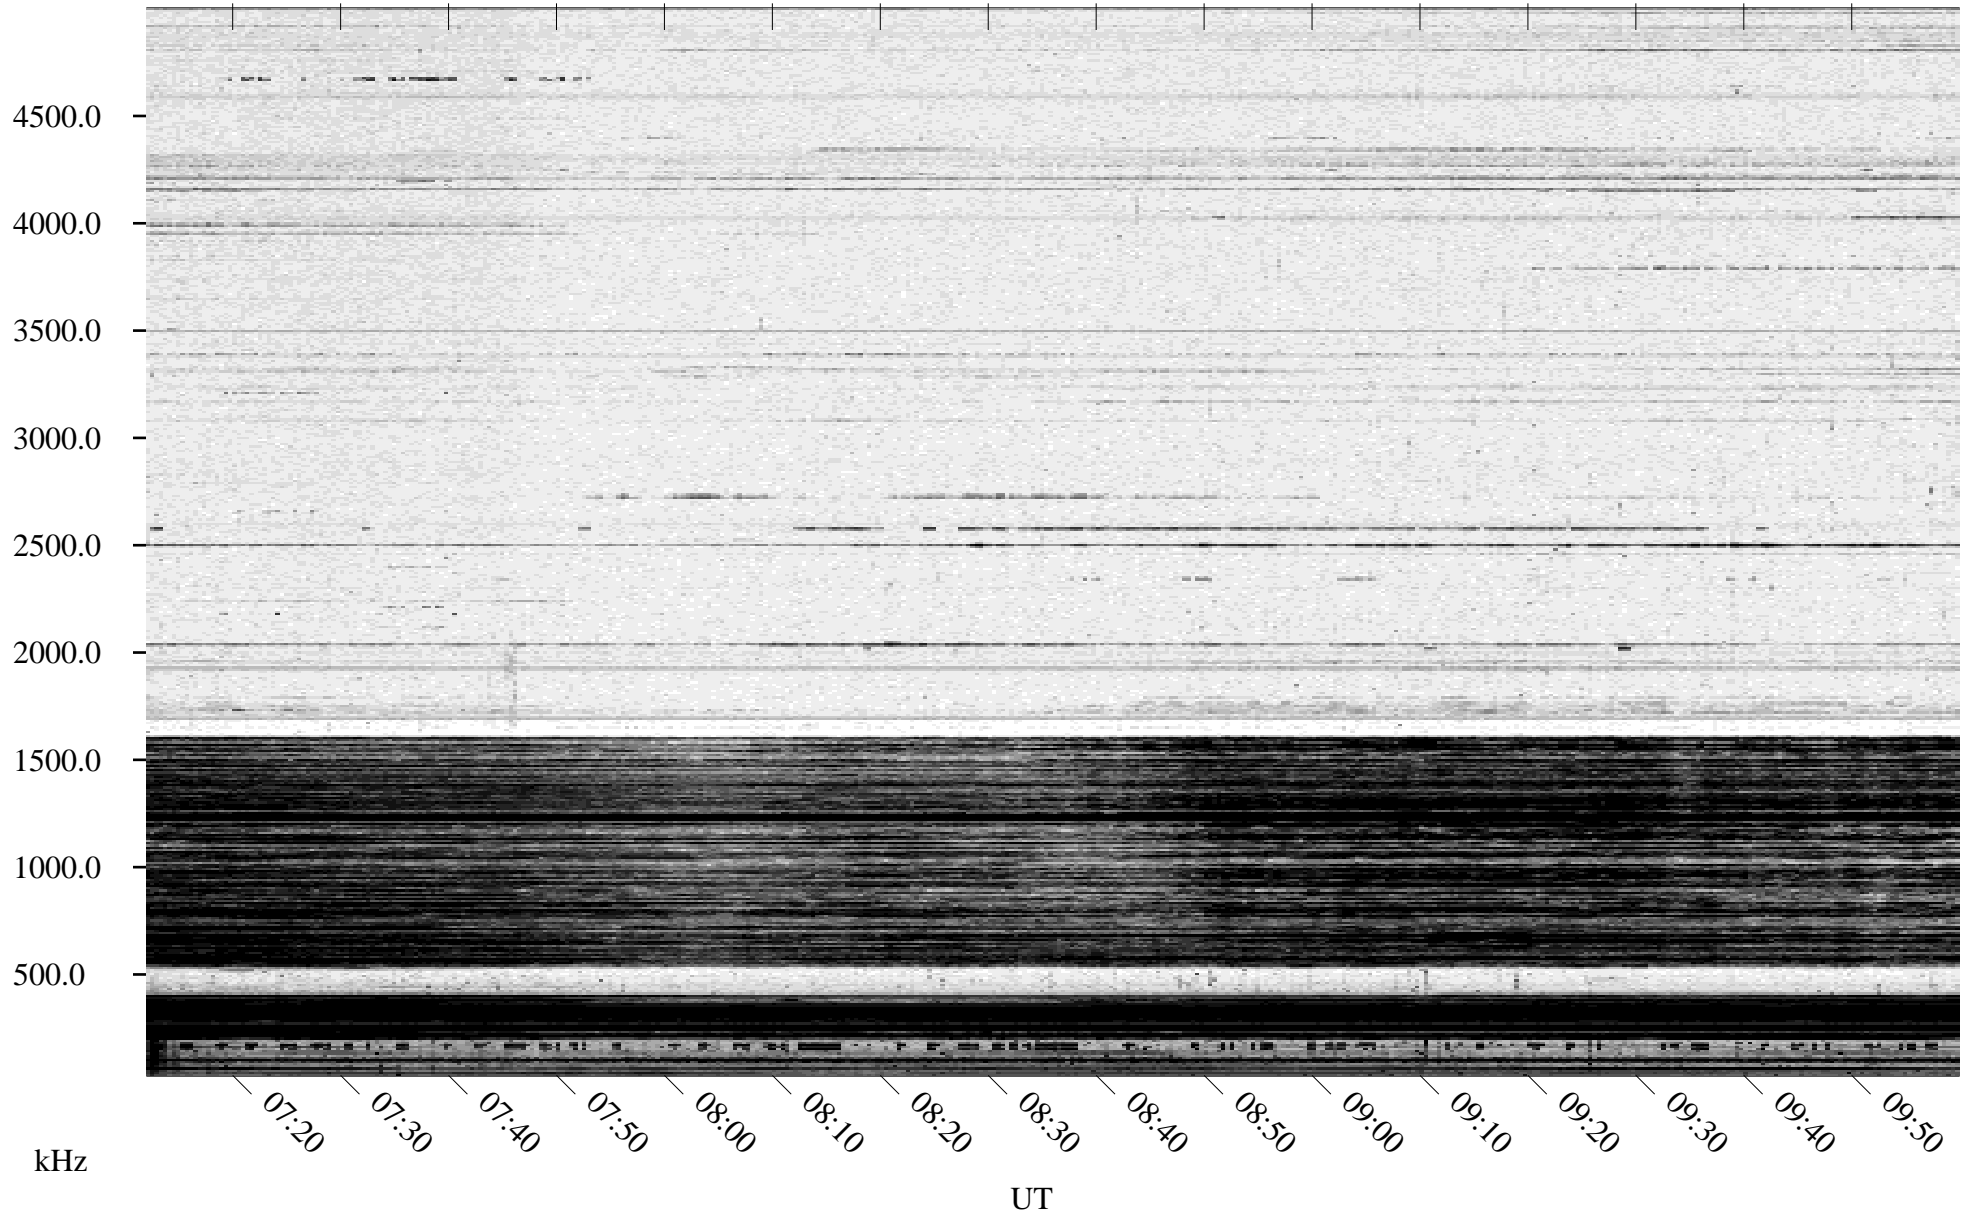

02/11/1996 Churchill, Manitoba

Linear Scale Black = 161 White = 15

ch96042l.r00m max_12

Page 1

02/11/1996 Churchill, Manitoba

Linear Scale Black = 161 White = 15

ch96042l.r00m max_12

Page 2

02/12/1996 Churchill, Manitoba

Linear Scale Black = 161 White = 15

ch96042l.r00m max_12

Page 3

02/12/1996 Churchill, Manitoba

Linear Scale Black = 161 White = 15

ch96042l.r00m max_12

Page 4

02/12/1996 Churchill, Manitoba

Linear Scale Black = 161 White = 15

ch96042l.r00m max_12

Page 5

02/12/1996 Churchill, Manitoba

Linear Scale Black = 161 White = 15

ch96042l.r00m max_12

Page 6

02/12/1996 Churchill, Manitoba

Linear Scale Black = 161 White = 15

ch96042l.r00m max_12

Page 7

02/12/1996 Churchill, Manitoba

Linear Scale Black = 161 White = 15

ch96042l.r00m max_12

Page 8