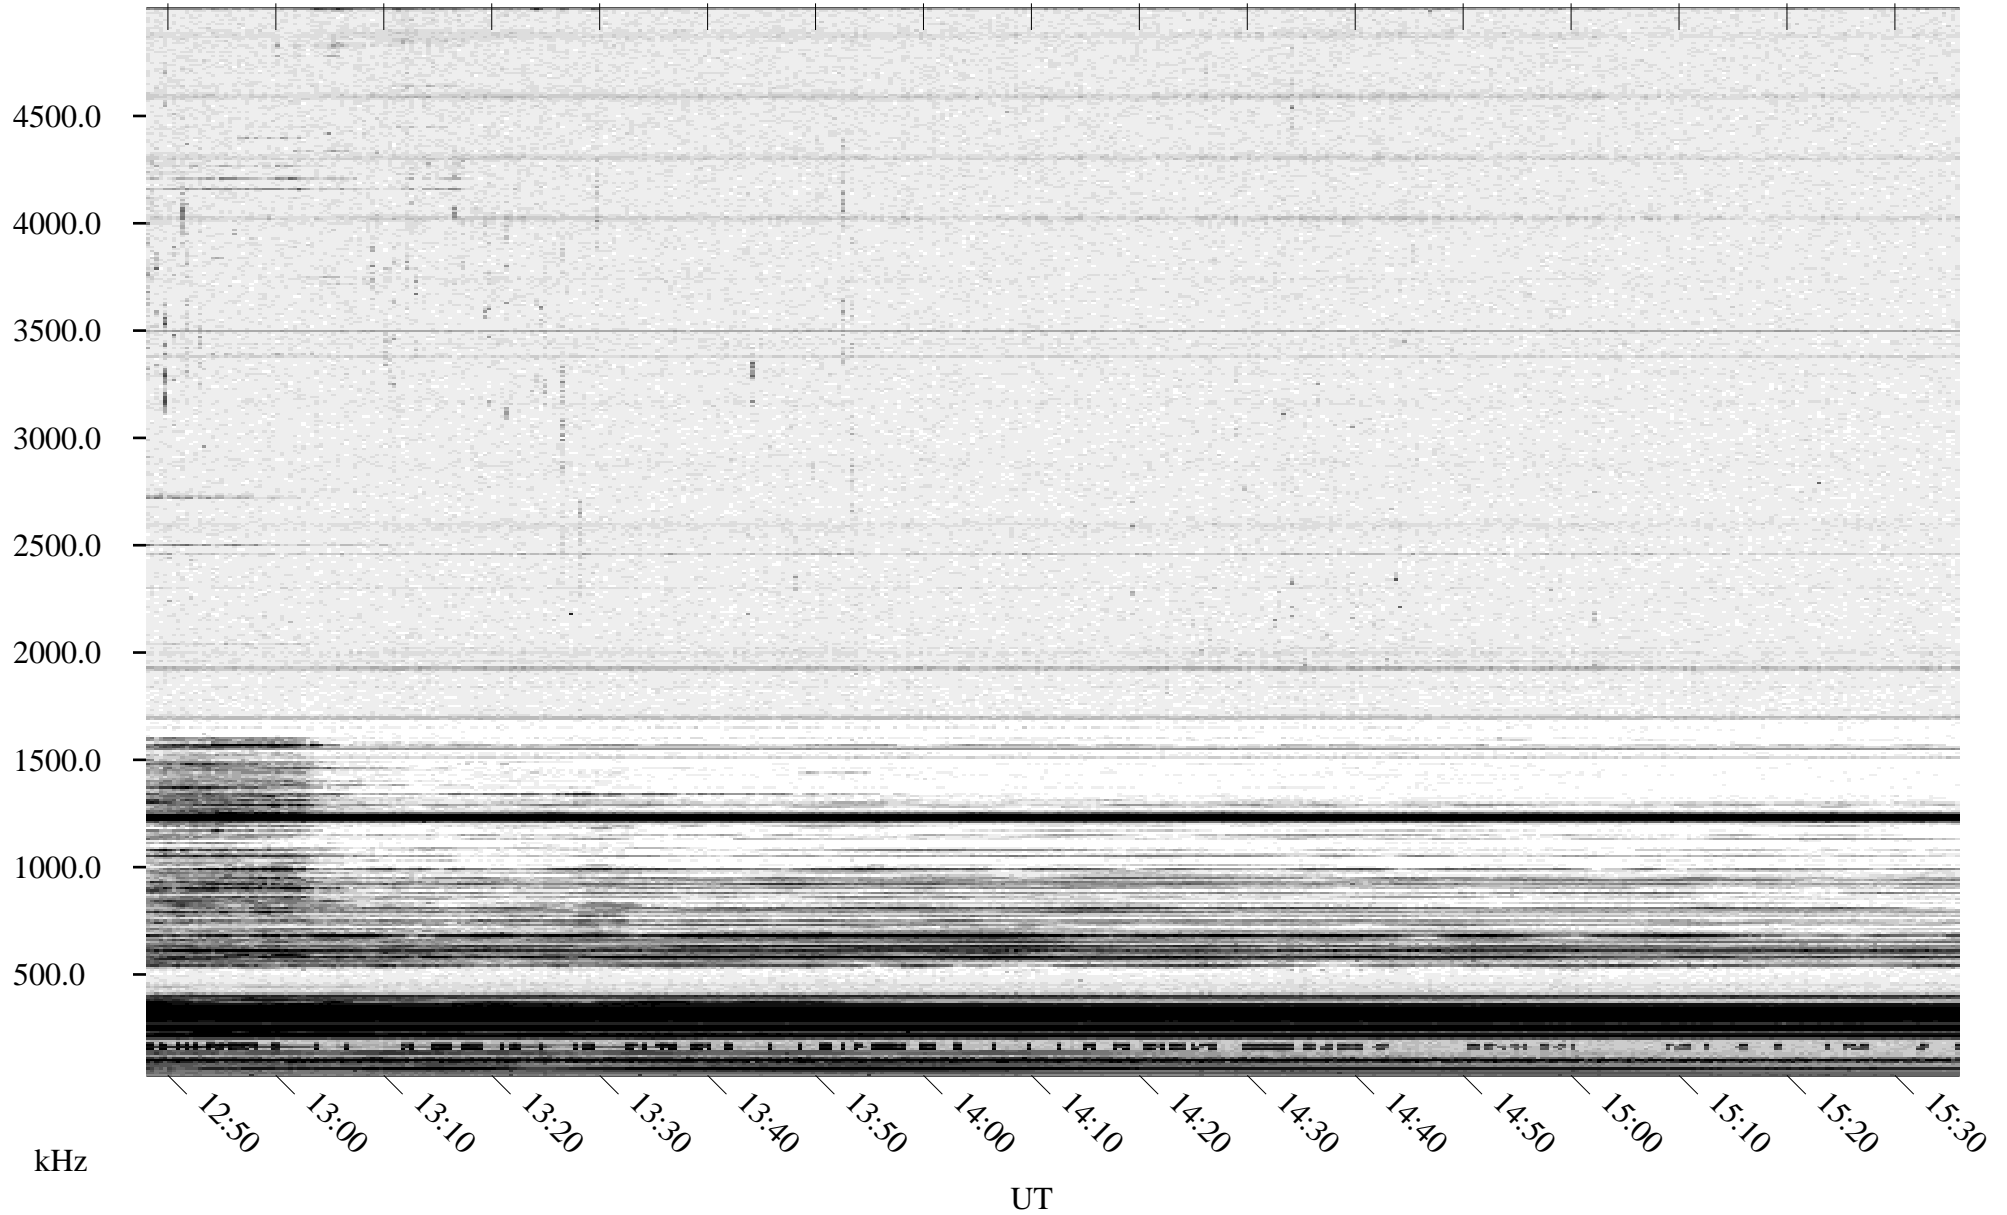

02/11/1996 Churchill, Manitoba

Linear Scale Black = 161 White = 15

ch96042l.r00m max_12

Page 1

02/11/1996 Churchill, Manitoba

Linear Scale Black = 161 White = 15

ch96042l.r00m max_12

Page 2

02/12/1996 Churchill, Manitoba

Linear Scale Black = 161 White = 15

ch96042l.r00m max_12

Page 3

02/12/1996 Churchill, Manitoba

Linear Scale Black = 161 White = 15

ch96042l.r00m max_12

Page 4

02/12/1996 Churchill, Manitoba

Linear Scale Black = 161 White = 15

ch96042l.r00m max_12

Page 5

02/12/1996 Churchill, Manitoba

Linear Scale Black = 161 White = 15

ch96042l.r00m max_12

Page 6

02/12/1996 Churchill, Manitoba

Linear Scale Black = 161 White = 15

ch96042l.r00m max_12

Page 7

02/12/1996 Churchill, Manitoba

Linear Scale Black = 161 White = 15

ch96042l.r00m max_12

Page 8