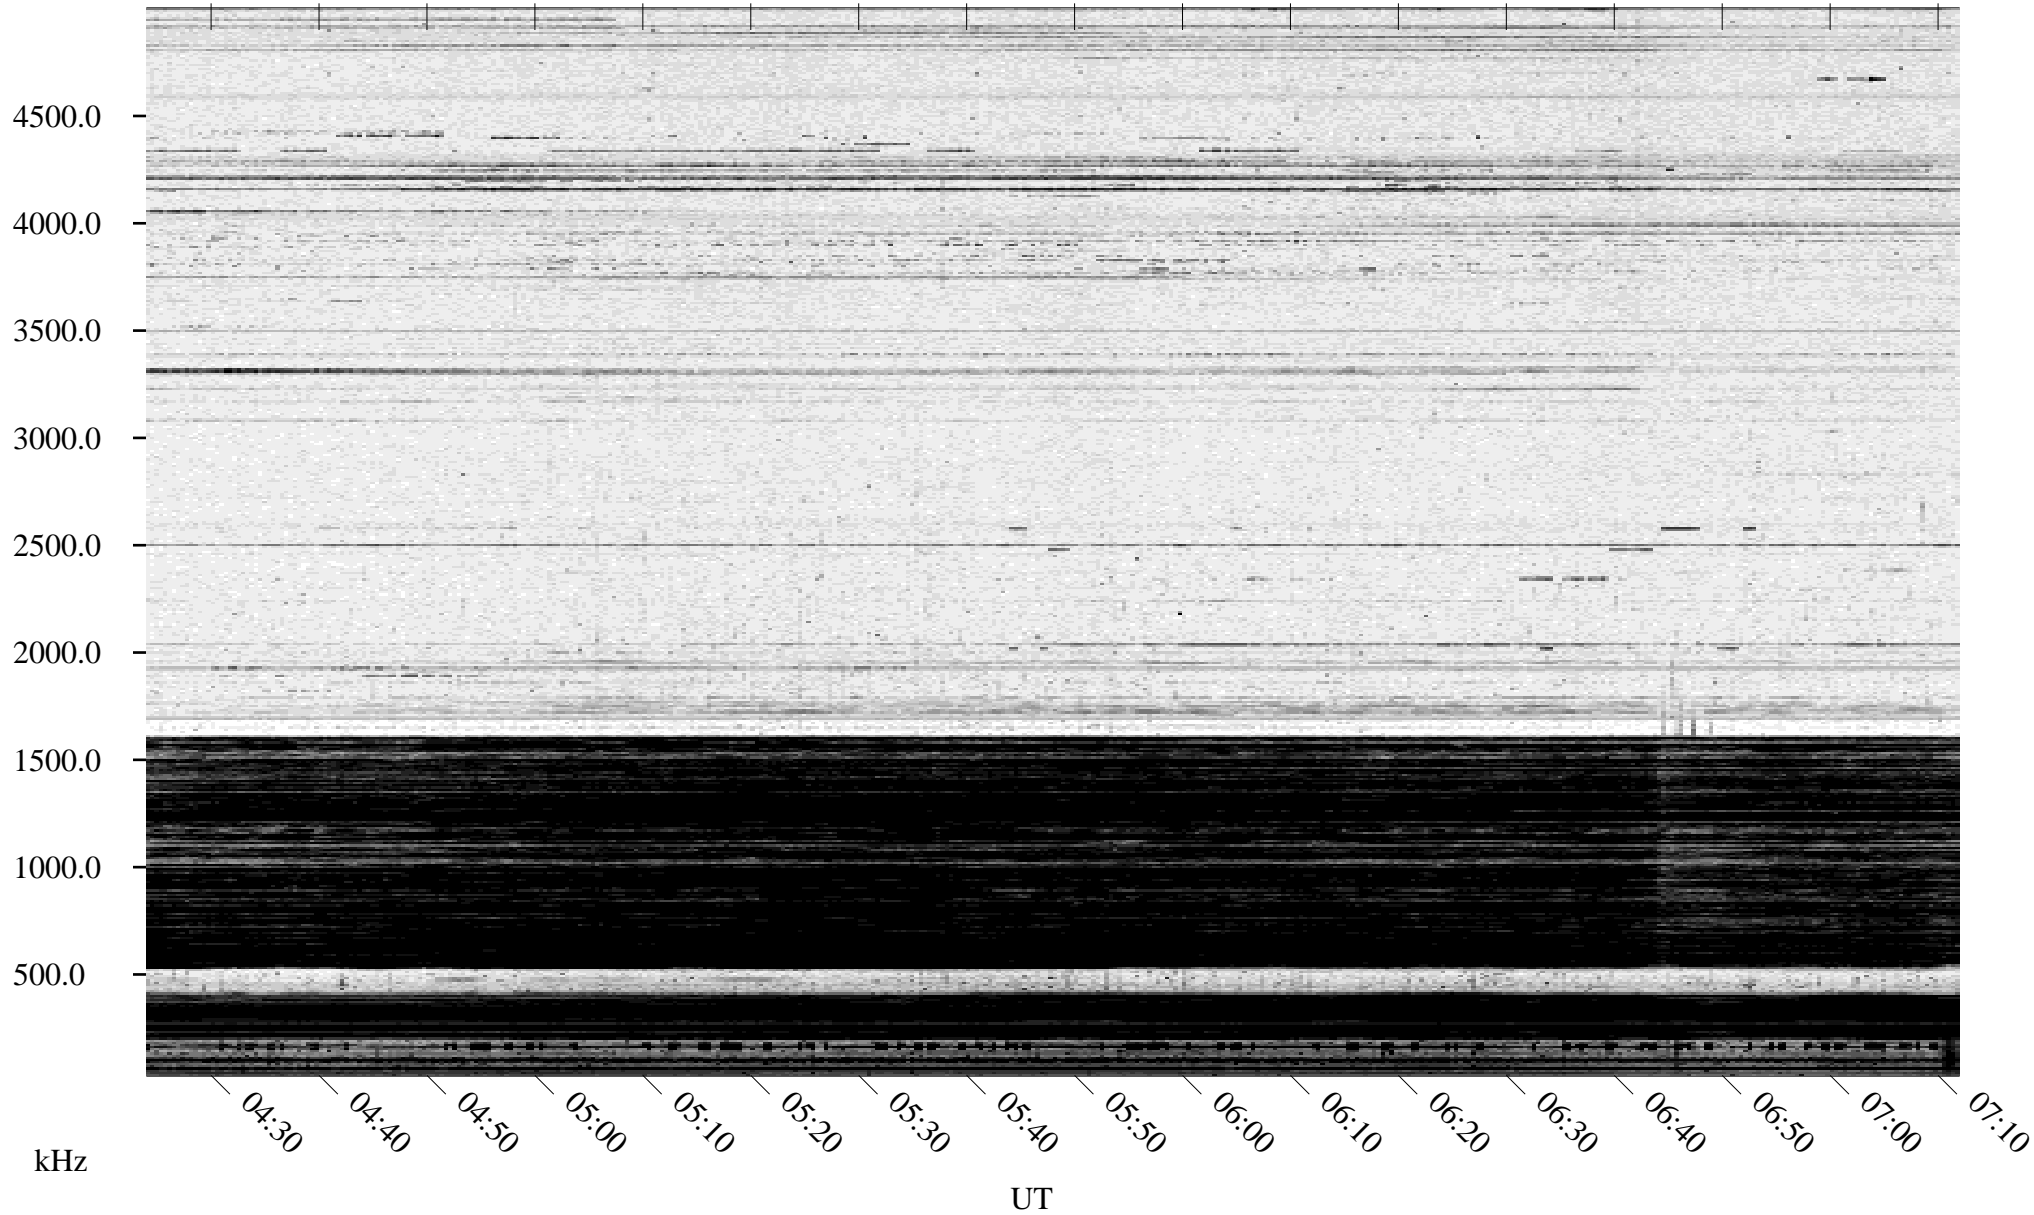

02/11/1996 Churchill, Manitoba

Linear Scale Black = 161 White = 15

ch96042l.r00m max_12

Page 1

02/11/1996 Churchill, Manitoba

Linear Scale Black = 161 White = 15

ch96042l.r00m max_12

Page 2

02/12/1996 Churchill, Manitoba

Linear Scale Black = 161 White = 15

ch96042l.r00m max_12

Page 3

02/12/1996 Churchill, Manitoba

Linear Scale Black = 161 White = 15

ch96042l.r00m max_12

Page 4

02/12/1996 Churchill, Manitoba

Linear Scale Black = 161 White = 15

ch96042l.r00m max_12

Page 5

02/12/1996 Churchill, Manitoba

Linear Scale Black = 161 White = 15

ch96042l.r00m max_12

Page 6

02/12/1996 Churchill, Manitoba

Linear Scale Black = 161 White = 15

ch96042l.r00m max_12

Page 7

02/12/1996 Churchill, Manitoba

Linear Scale Black = 161 White = 15

ch96042l.r00m max_12

Page 8