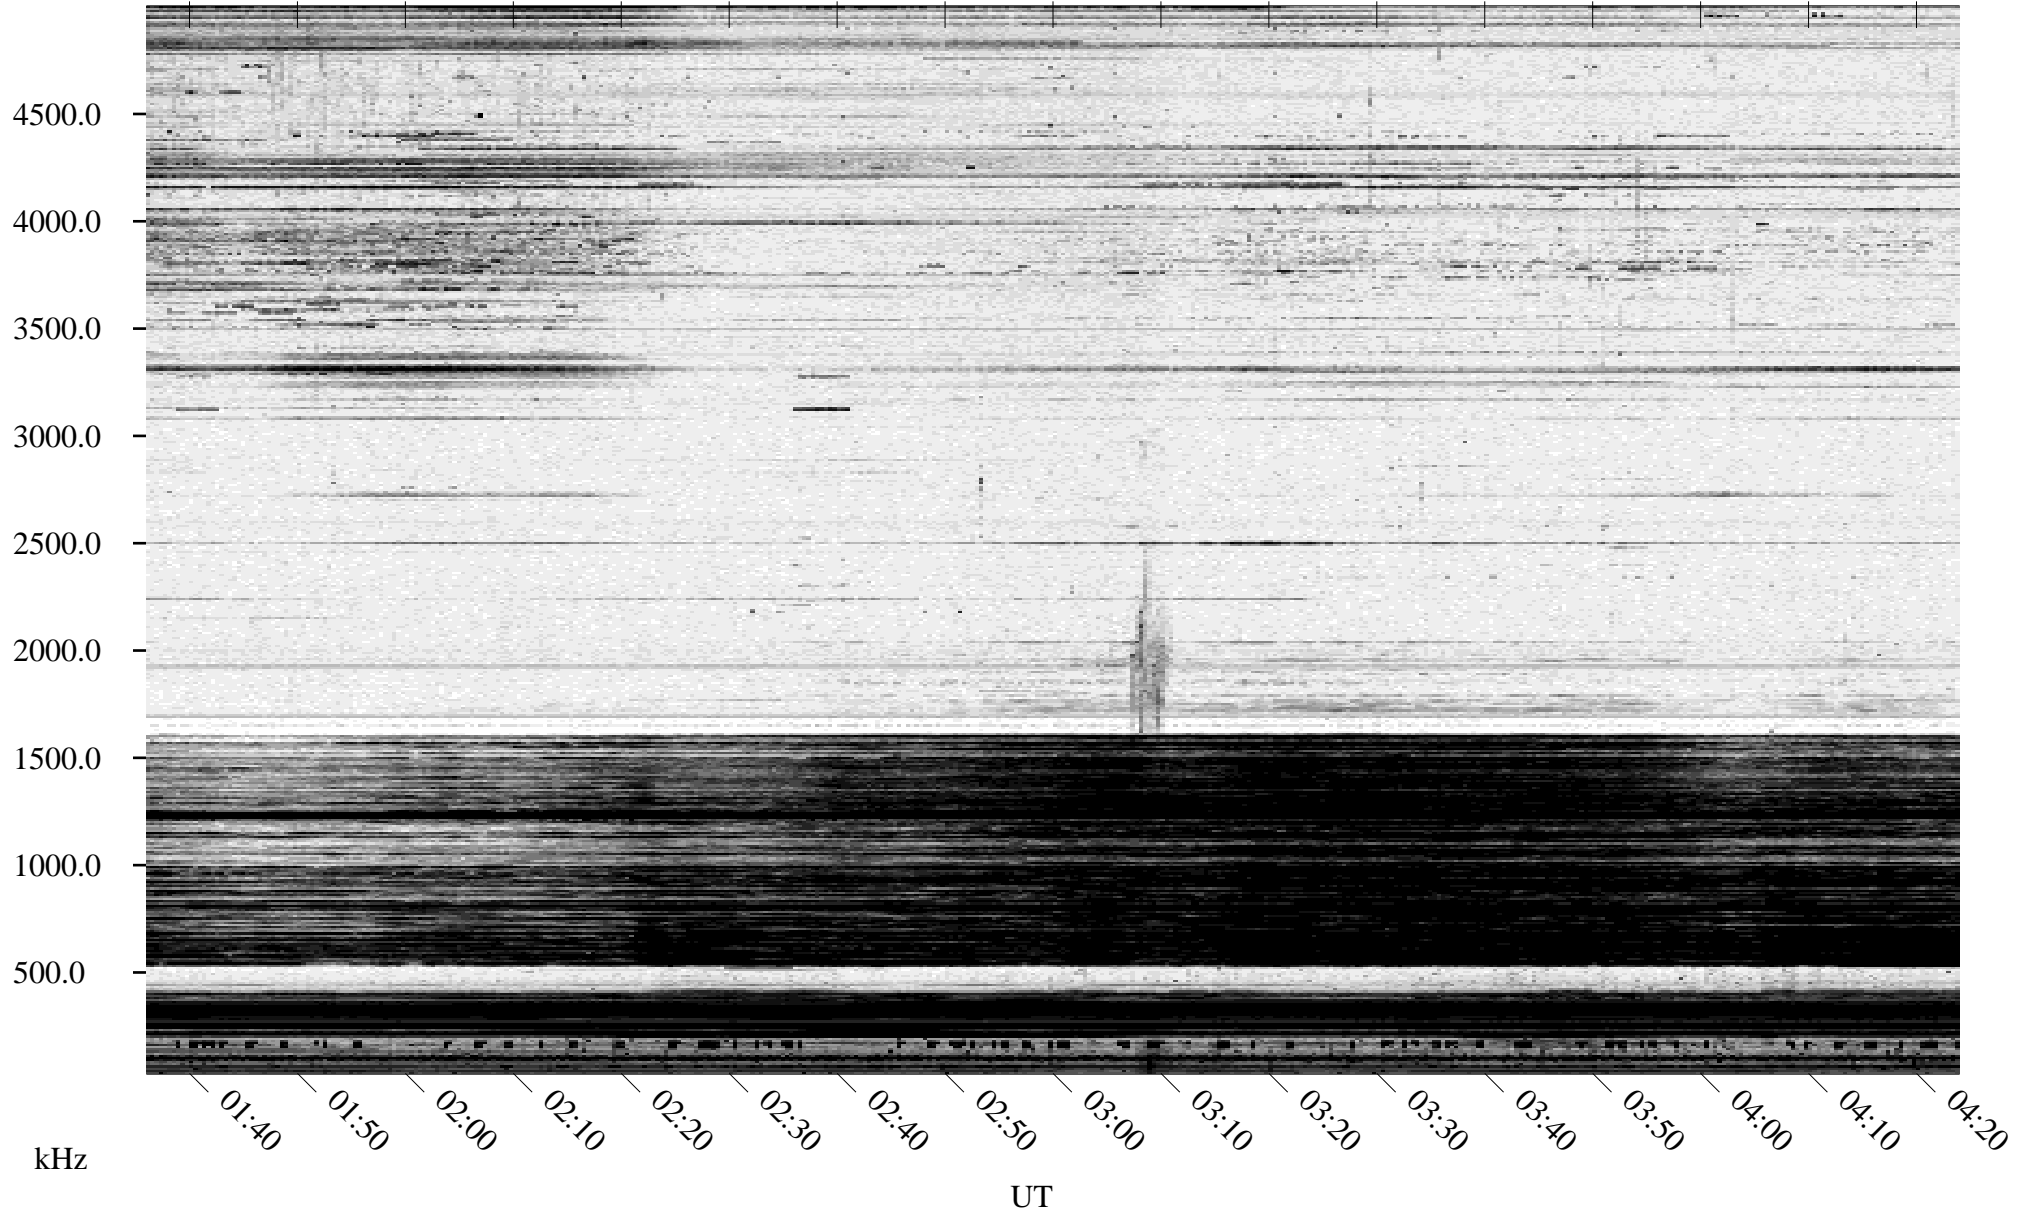

02/11/1996 Churchill, Manitoba

Linear Scale Black = 161 White = 15

ch96042l.r00m max_12

Page 1

02/11/1996 Churchill, Manitoba

Linear Scale Black = 161 White = 15

ch96042l.r00m max_12

Page 2

02/12/1996 Churchill, Manitoba

Linear Scale Black = 161 White = 15

ch96042l.r00m max_12

Page 3

02/12/1996 Churchill, Manitoba

Linear Scale Black = 161 White = 15

ch96042l.r00m max_12

Page 4

02/12/1996 Churchill, Manitoba

Linear Scale Black = 161 White = 15

ch96042l.r00m max_12

Page 5

02/12/1996 Churchill, Manitoba

Linear Scale Black = 161 White = 15

ch96042l.r00m max_12

Page 6

02/12/1996 Churchill, Manitoba

Linear Scale Black = 161 White = 15

ch96042l.r00m max_12

Page 7

02/12/1996 Churchill, Manitoba

Linear Scale Black = 161 White = 15

ch96042l.r00m max_12

Page 8