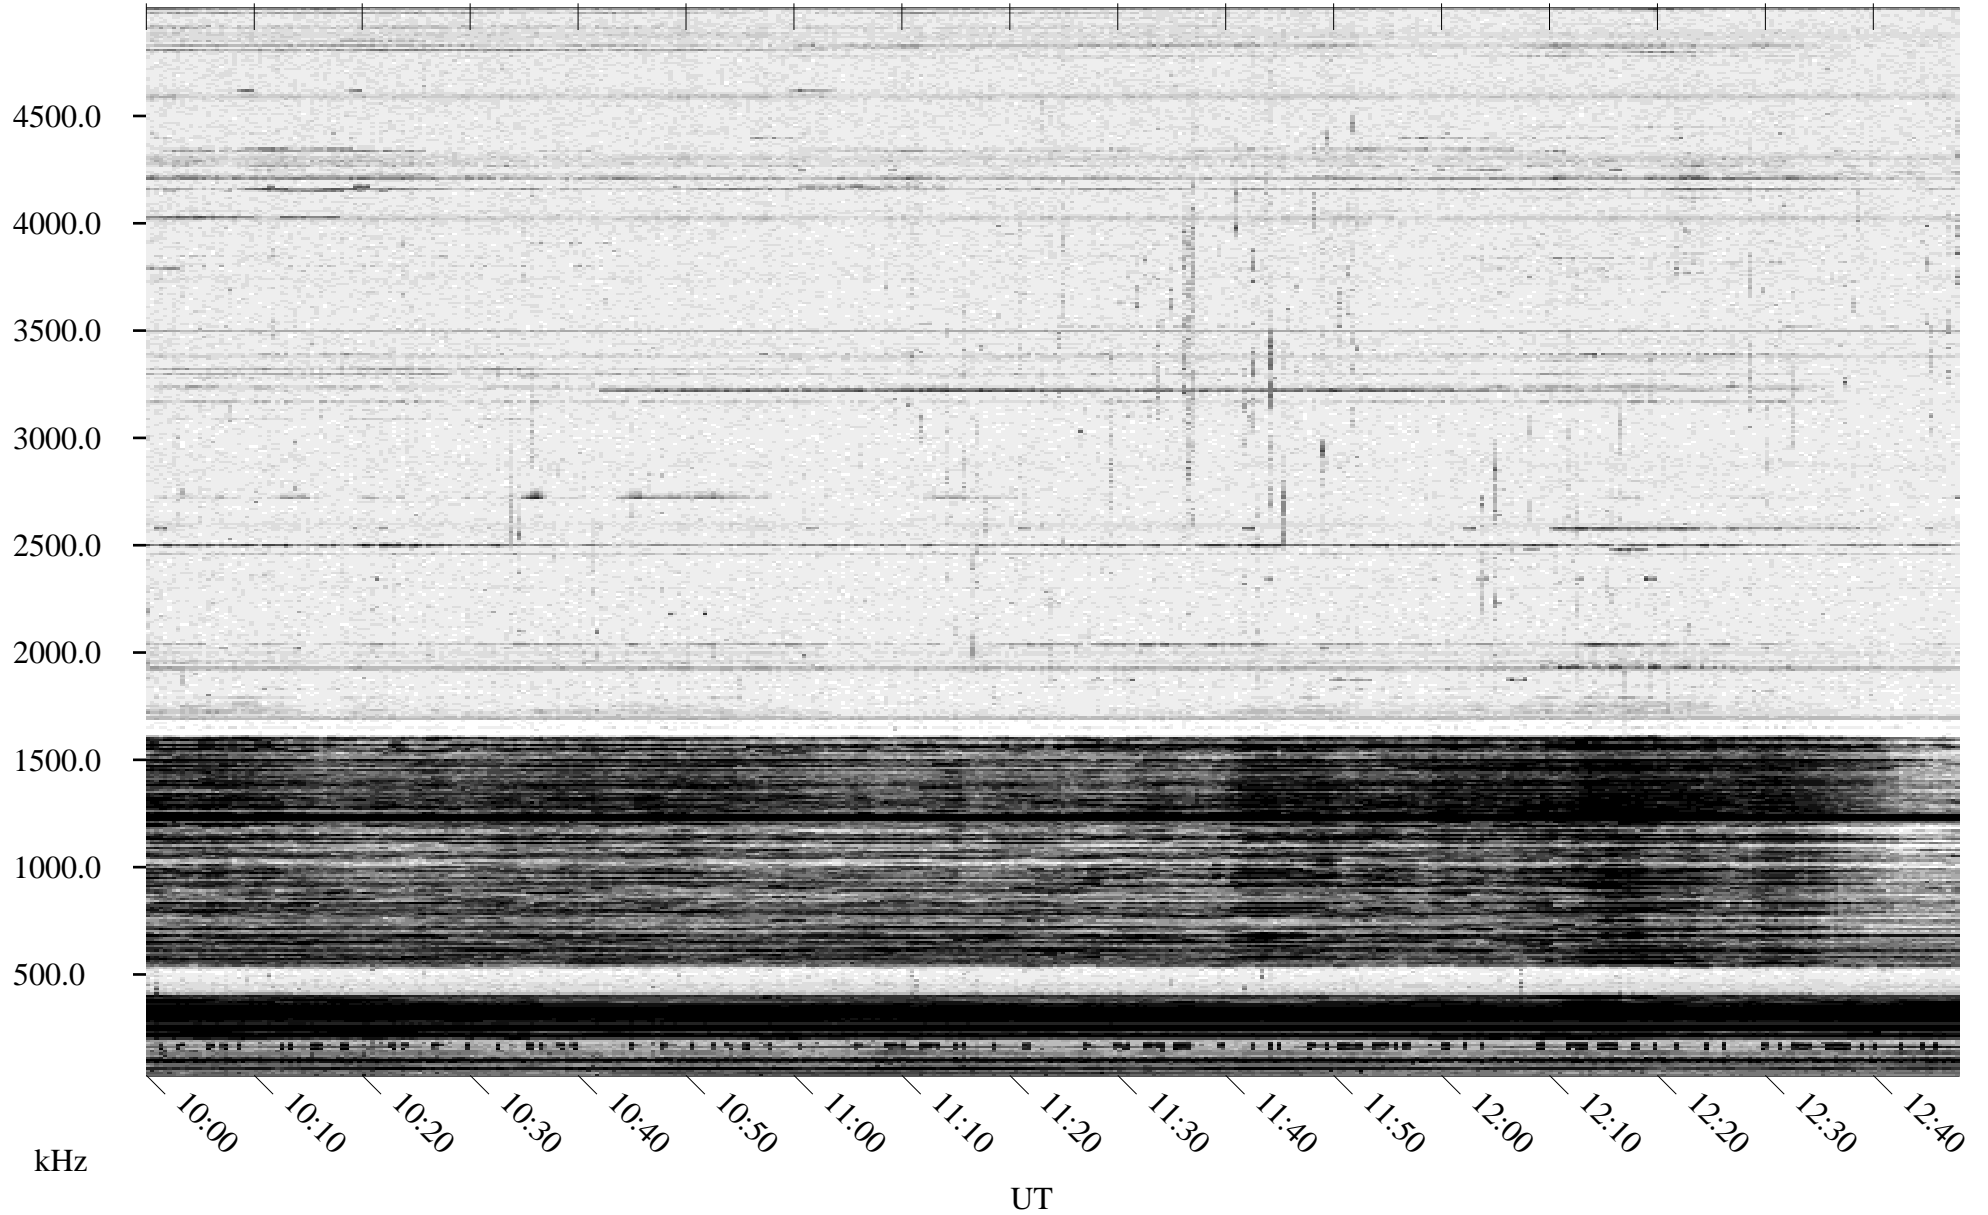

02/11/1996 Churchill, Manitoba

Linear Scale Black = 161 White = 15

ch96042l.r00m max_12

Page 1

02/11/1996 Churchill, Manitoba

Linear Scale Black = 161 White = 15

ch96042l.r00m max_12

Page 2

02/12/1996 Churchill, Manitoba

Linear Scale Black = 161 White = 15

ch96042l.r00m max_12

Page 3

02/12/1996 Churchill, Manitoba

Linear Scale Black = 161 White = 15

ch96042l.r00m max_12

Page 4

02/12/1996 Churchill, Manitoba

Linear Scale Black = 161 White = 15

ch96042l.r00m max_12

Page 5

02/12/1996 Churchill, Manitoba

Linear Scale Black = 161 White = 15

ch96042l.r00m max_12

Page 6

02/12/1996 Churchill, Manitoba

Linear Scale Black = 161 White = 15

ch96042l.r00m max_12

Page 7

02/12/1996 Churchill, Manitoba

Linear Scale Black = 161 White = 15

ch96042l.r00m max_12

Page 8