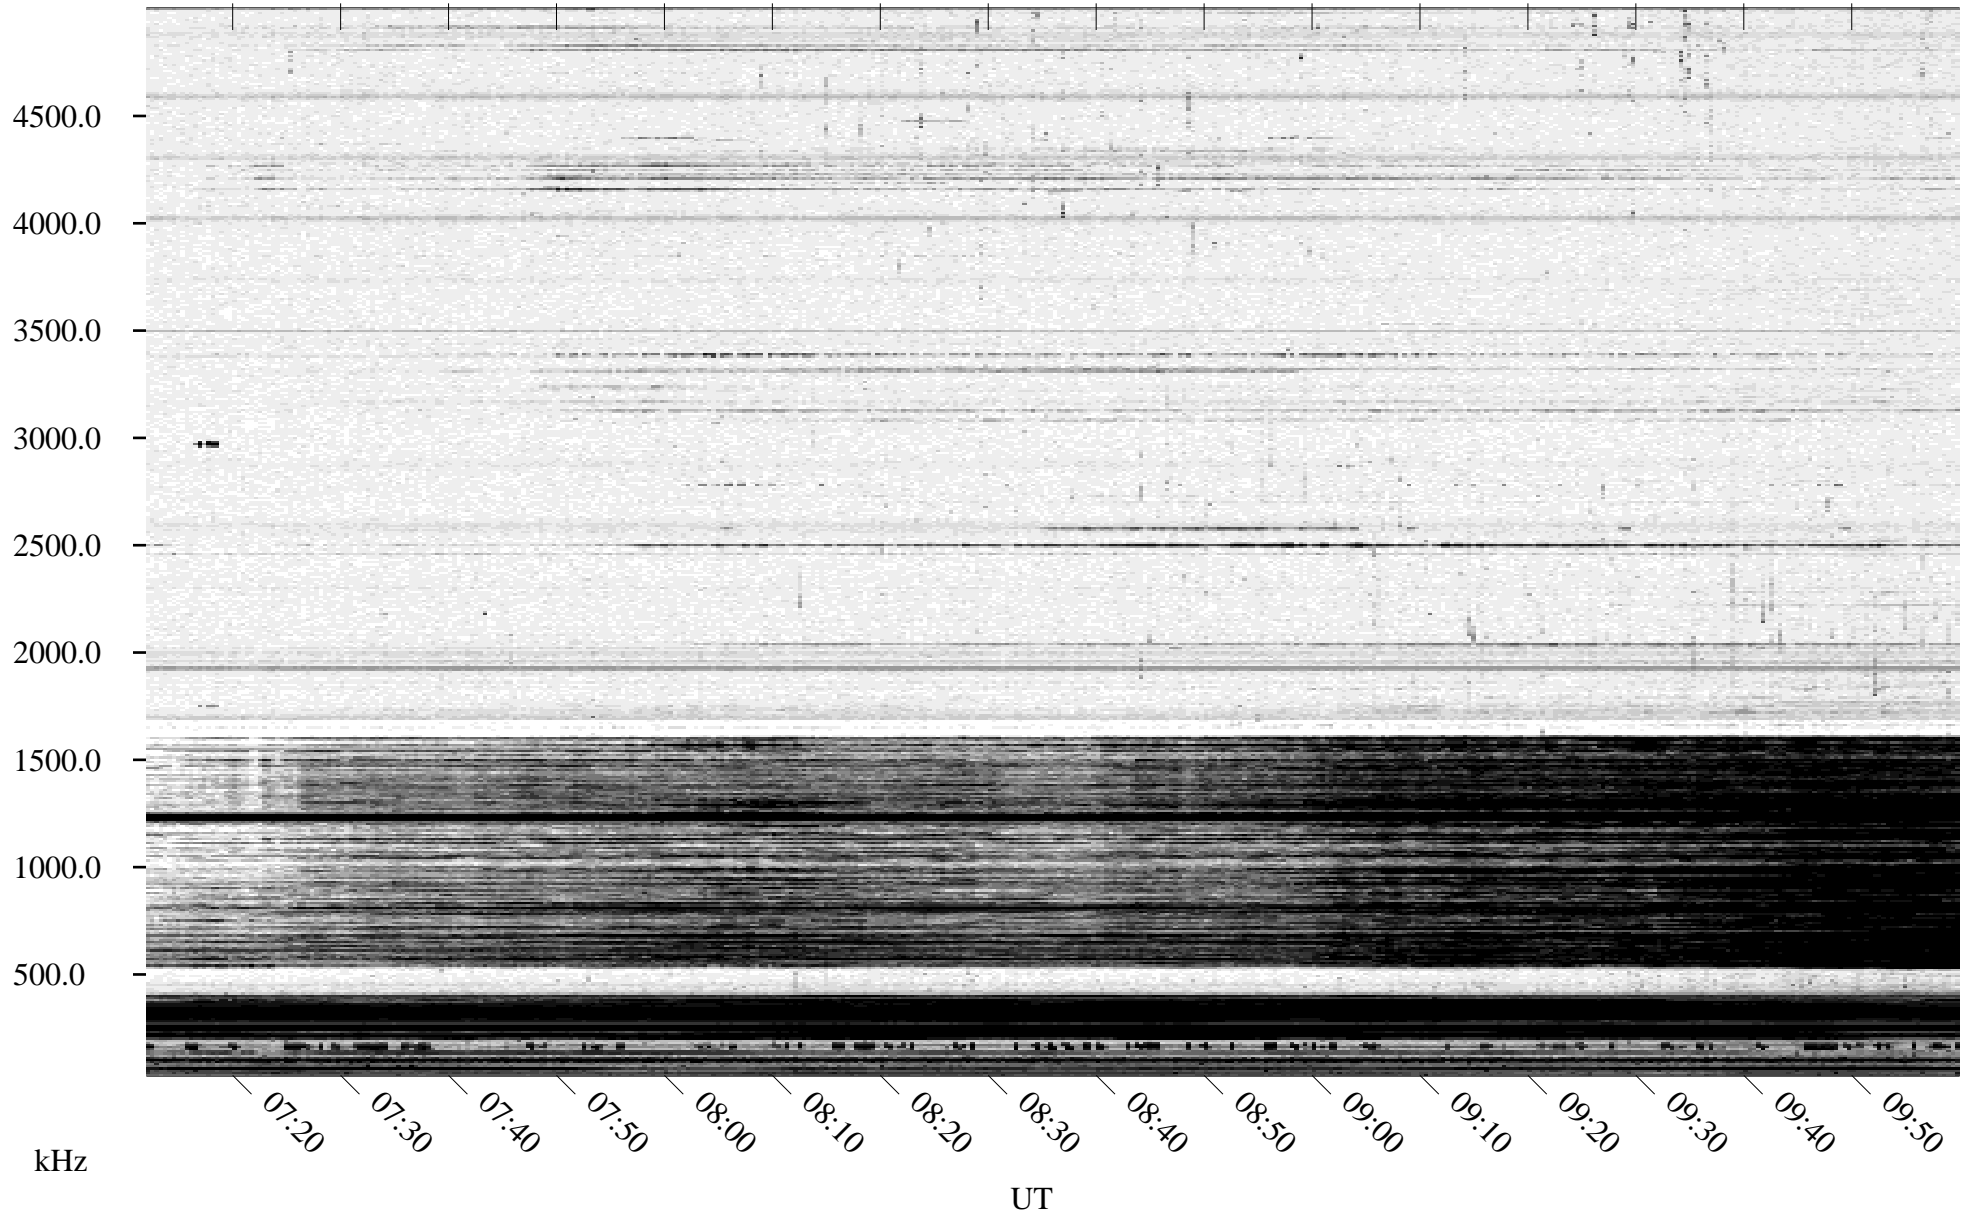

02/12/1996 Churchill, Manitoba

Linear Scale Black = 161 White = 15

ch96043l.r00m max_12

Page 1

02/12/1996 Churchill, Manitoba

Linear Scale Black = 161 White = 15

ch96043l.r00m max_12

Page 2

02/13/1996 Churchill, Manitoba

Linear Scale Black = 161 White = 15

ch96043l.r00m max_12

Page 3

02/13/1996 Churchill, Manitoba

Linear Scale Black = 161 White = 15

ch96043l.r00m max_12

Page 4

02/13/1996 Churchill, Manitoba

Linear Scale Black = 161 White = 15

ch96043l.r00m max_12

Page 5

02/13/1996 Churchill, Manitoba

Linear Scale Black = 161 White = 15

ch96043l.r00m max_12

Page 6

02/13/1996 Churchill, Manitoba

Linear Scale Black = 161 White = 15

ch96043l.r00m max_12

Page 7

02/13/1996 Churchill, Manitoba

Linear Scale Black = 161 White = 15

ch96043l.r00m max_12

Page 8