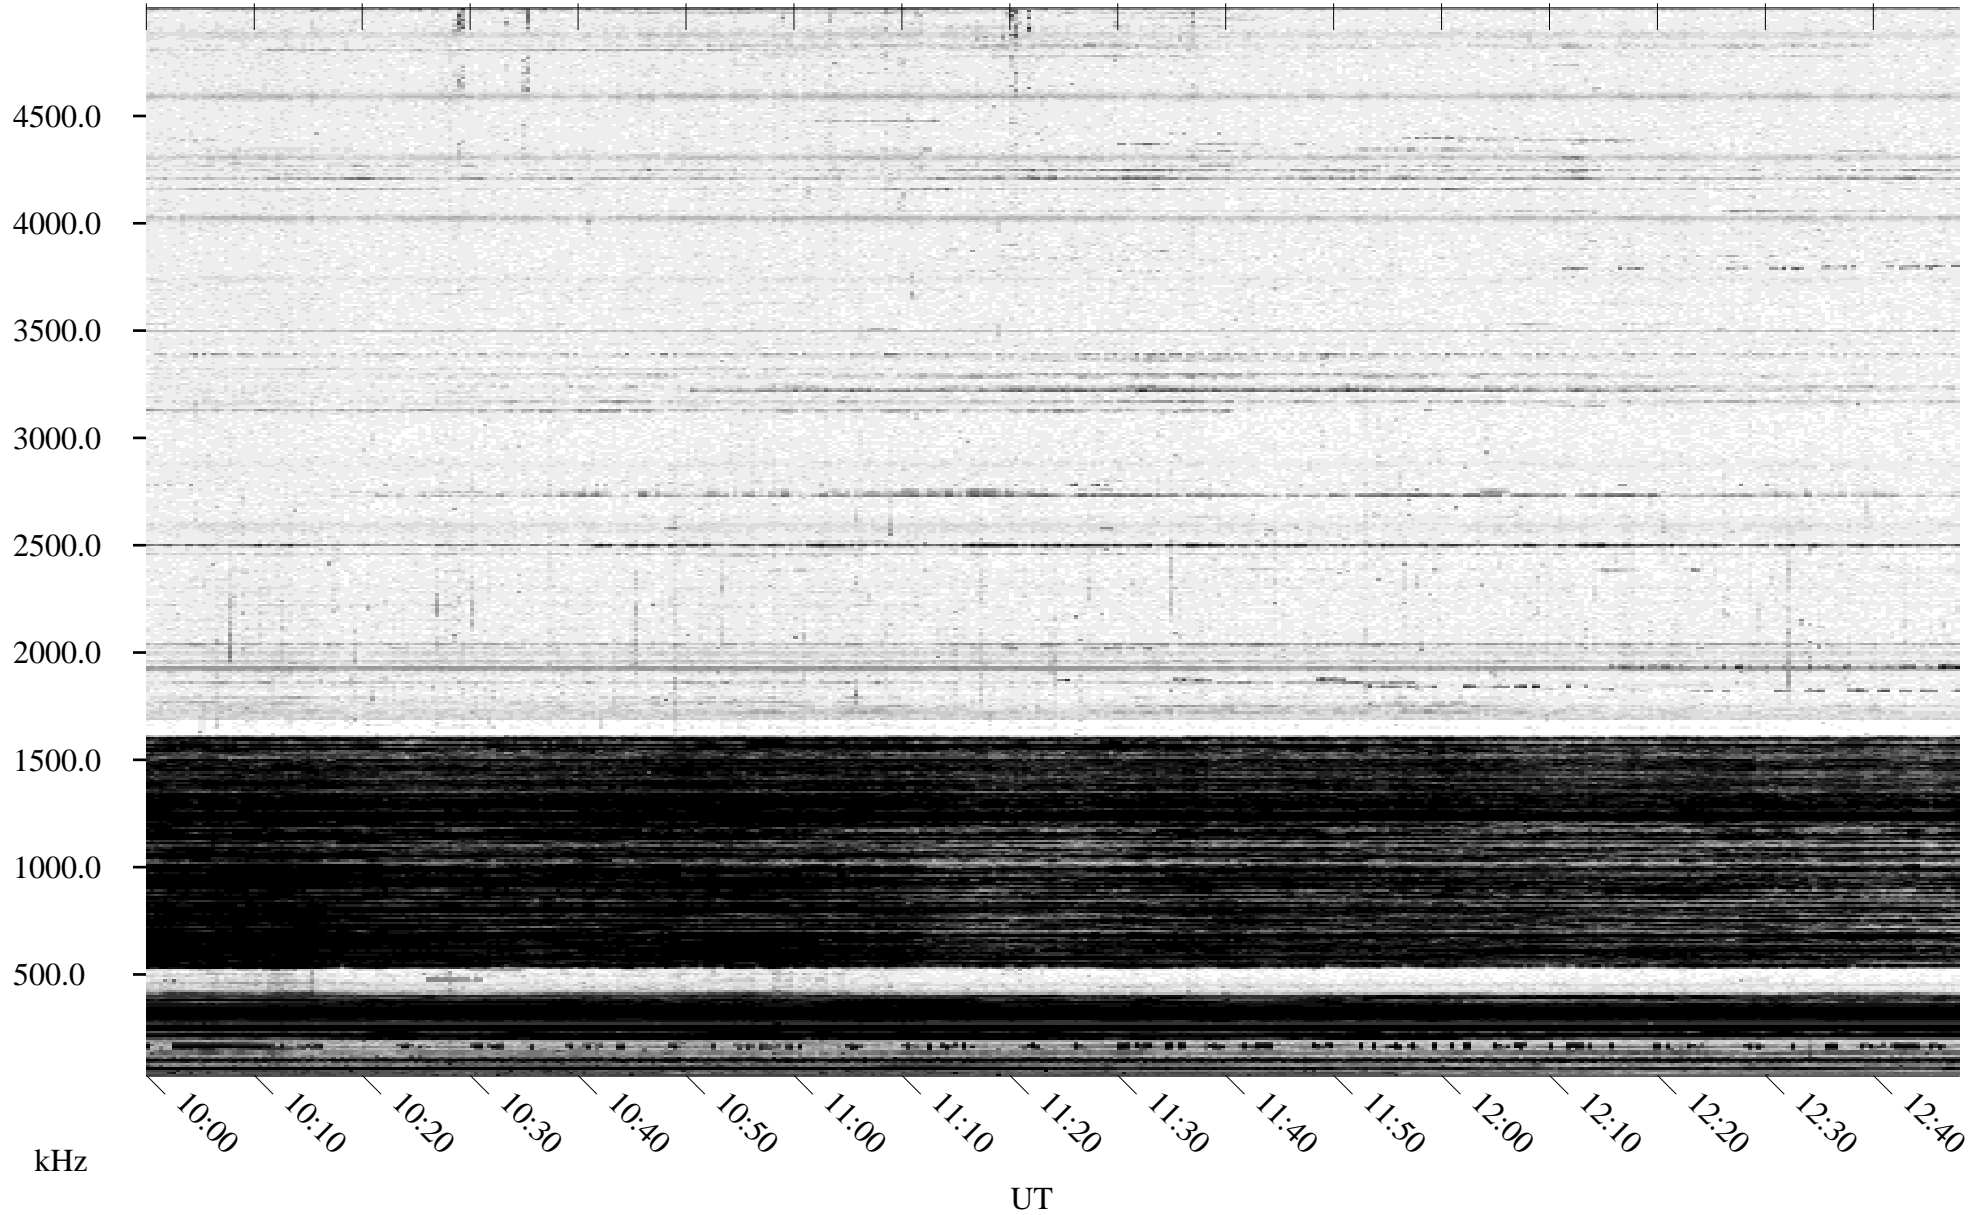

02/12/1996 Churchill, Manitoba

Linear Scale Black = 161 White = 15

ch96043l.r00m max_12

Page 1

02/12/1996 Churchill, Manitoba

Linear Scale Black = 161 White = 15

ch96043l.r00m max_12

Page 2

02/13/1996 Churchill, Manitoba

Linear Scale Black = 161 White = 15

ch96043l.r00m max_12

Page 3

02/13/1996 Churchill, Manitoba

Linear Scale Black = 161 White = 15

ch96043l.r00m max_12

Page 4

02/13/1996 Churchill, Manitoba

Linear Scale Black = 161 White = 15

ch96043l.r00m max_12

Page 5

02/13/1996 Churchill, Manitoba

Linear Scale Black = 161 White = 15

ch96043l.r00m max_12

Page 6

02/13/1996 Churchill, Manitoba

Linear Scale Black = 161 White = 15

ch96043l.r00m max_12

Page 7

02/13/1996 Churchill, Manitoba

Linear Scale Black = 161 White = 15

ch96043l.r00m max_12

Page 8