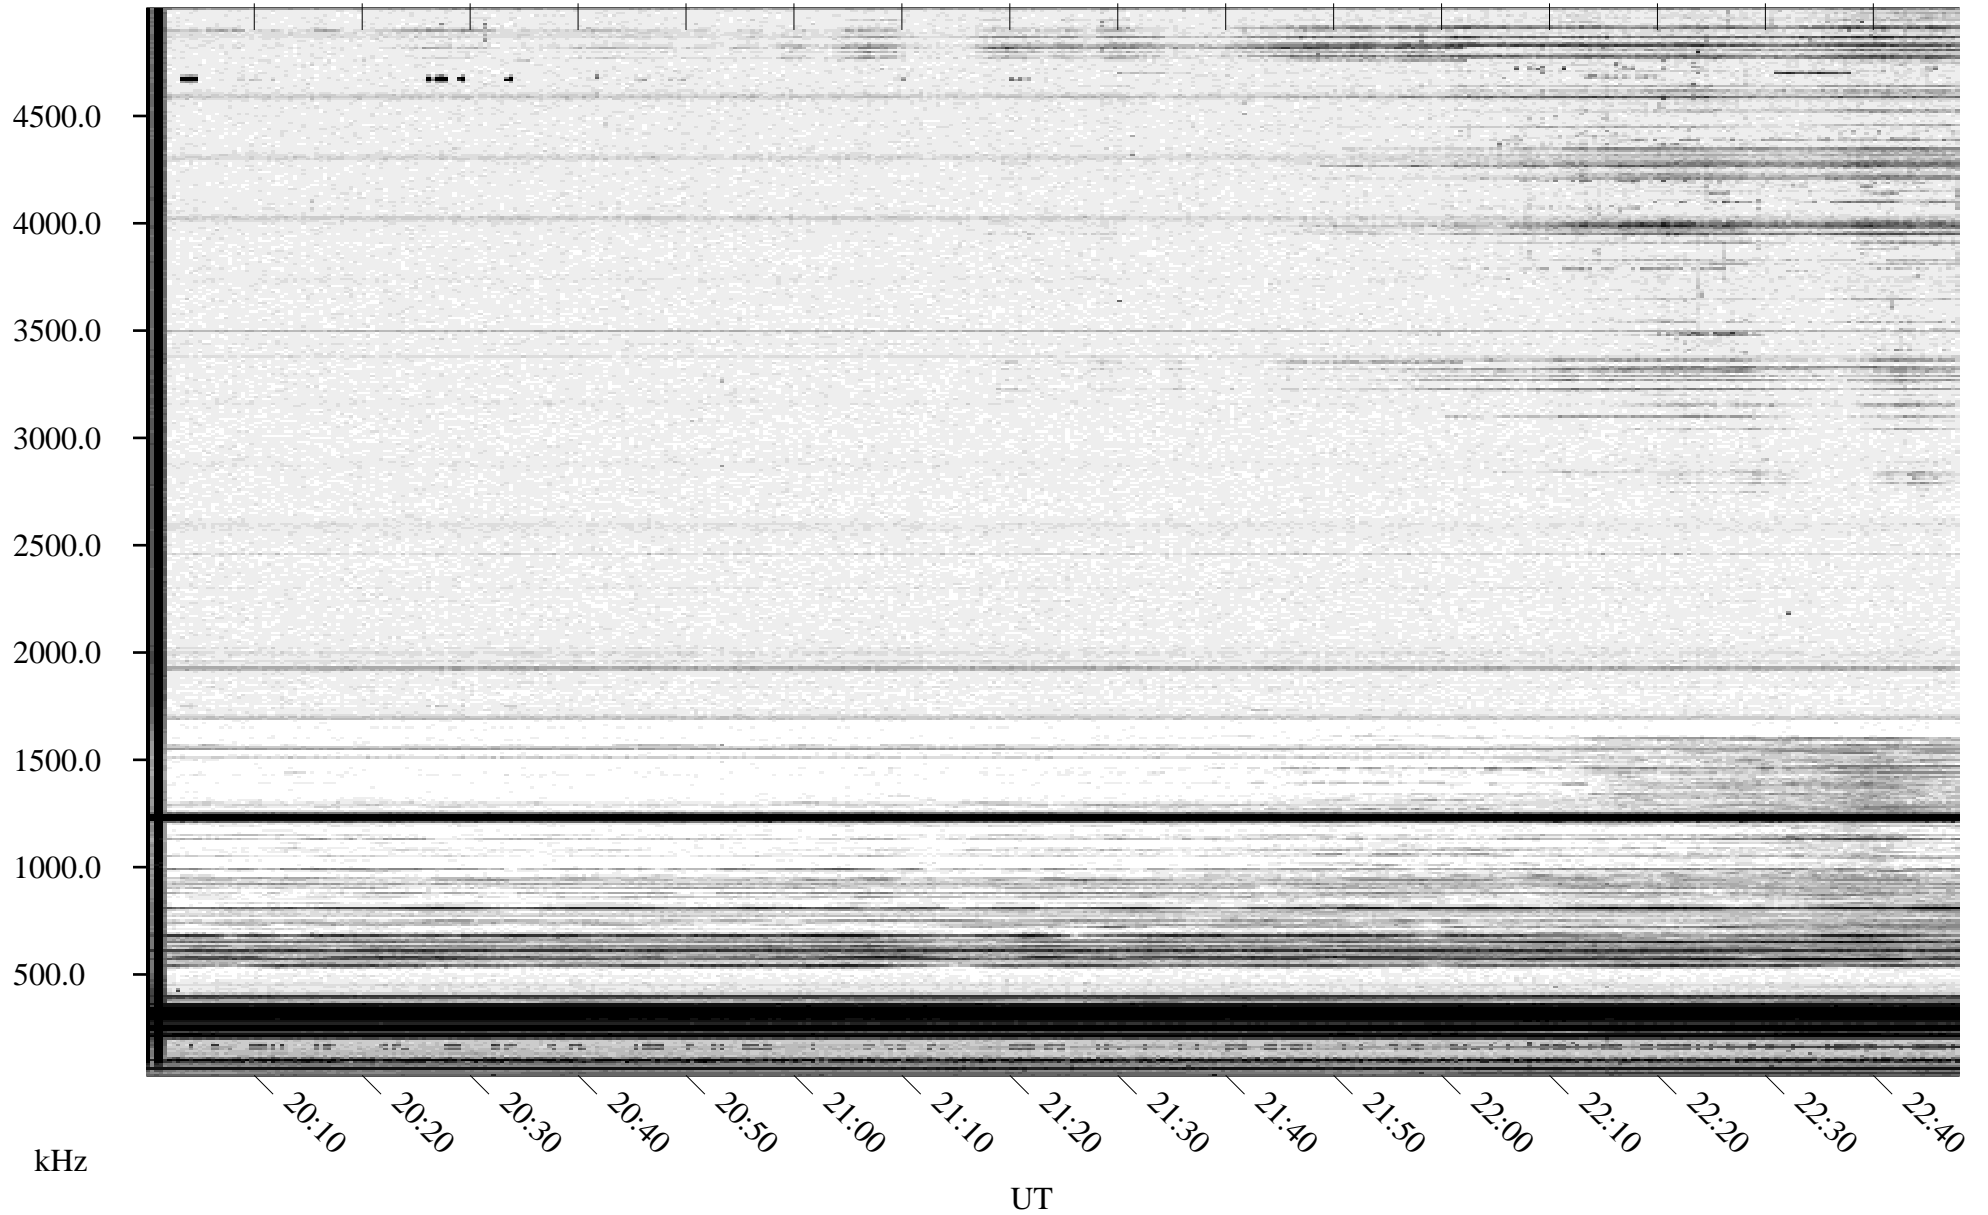

02/12/1996 Churchill, Manitoba

Linear Scale Black = 161 White = 15

ch96043l.r00m max_12

Page 1

02/12/1996 Churchill, Manitoba

Linear Scale Black = 161 White = 15

ch96043l.r00m max_12

Page 2

02/13/1996 Churchill, Manitoba

Linear Scale Black = 161 White = 15

ch96043l.r00m max_12

Page 3

02/13/1996 Churchill, Manitoba

Linear Scale Black = 161 White = 15

ch96043l.r00m max_12

Page 4

02/13/1996 Churchill, Manitoba

Linear Scale Black = 161 White = 15

ch96043l.r00m max_12

Page 5

02/13/1996 Churchill, Manitoba

Linear Scale Black = 161 White = 15

ch96043l.r00m max_12

Page 6

02/13/1996 Churchill, Manitoba

Linear Scale Black = 161 White = 15

ch96043l.r00m max_12

Page 7

02/13/1996 Churchill, Manitoba

Linear Scale Black = 161 White = 15

ch96043l.r00m max_12

Page 8