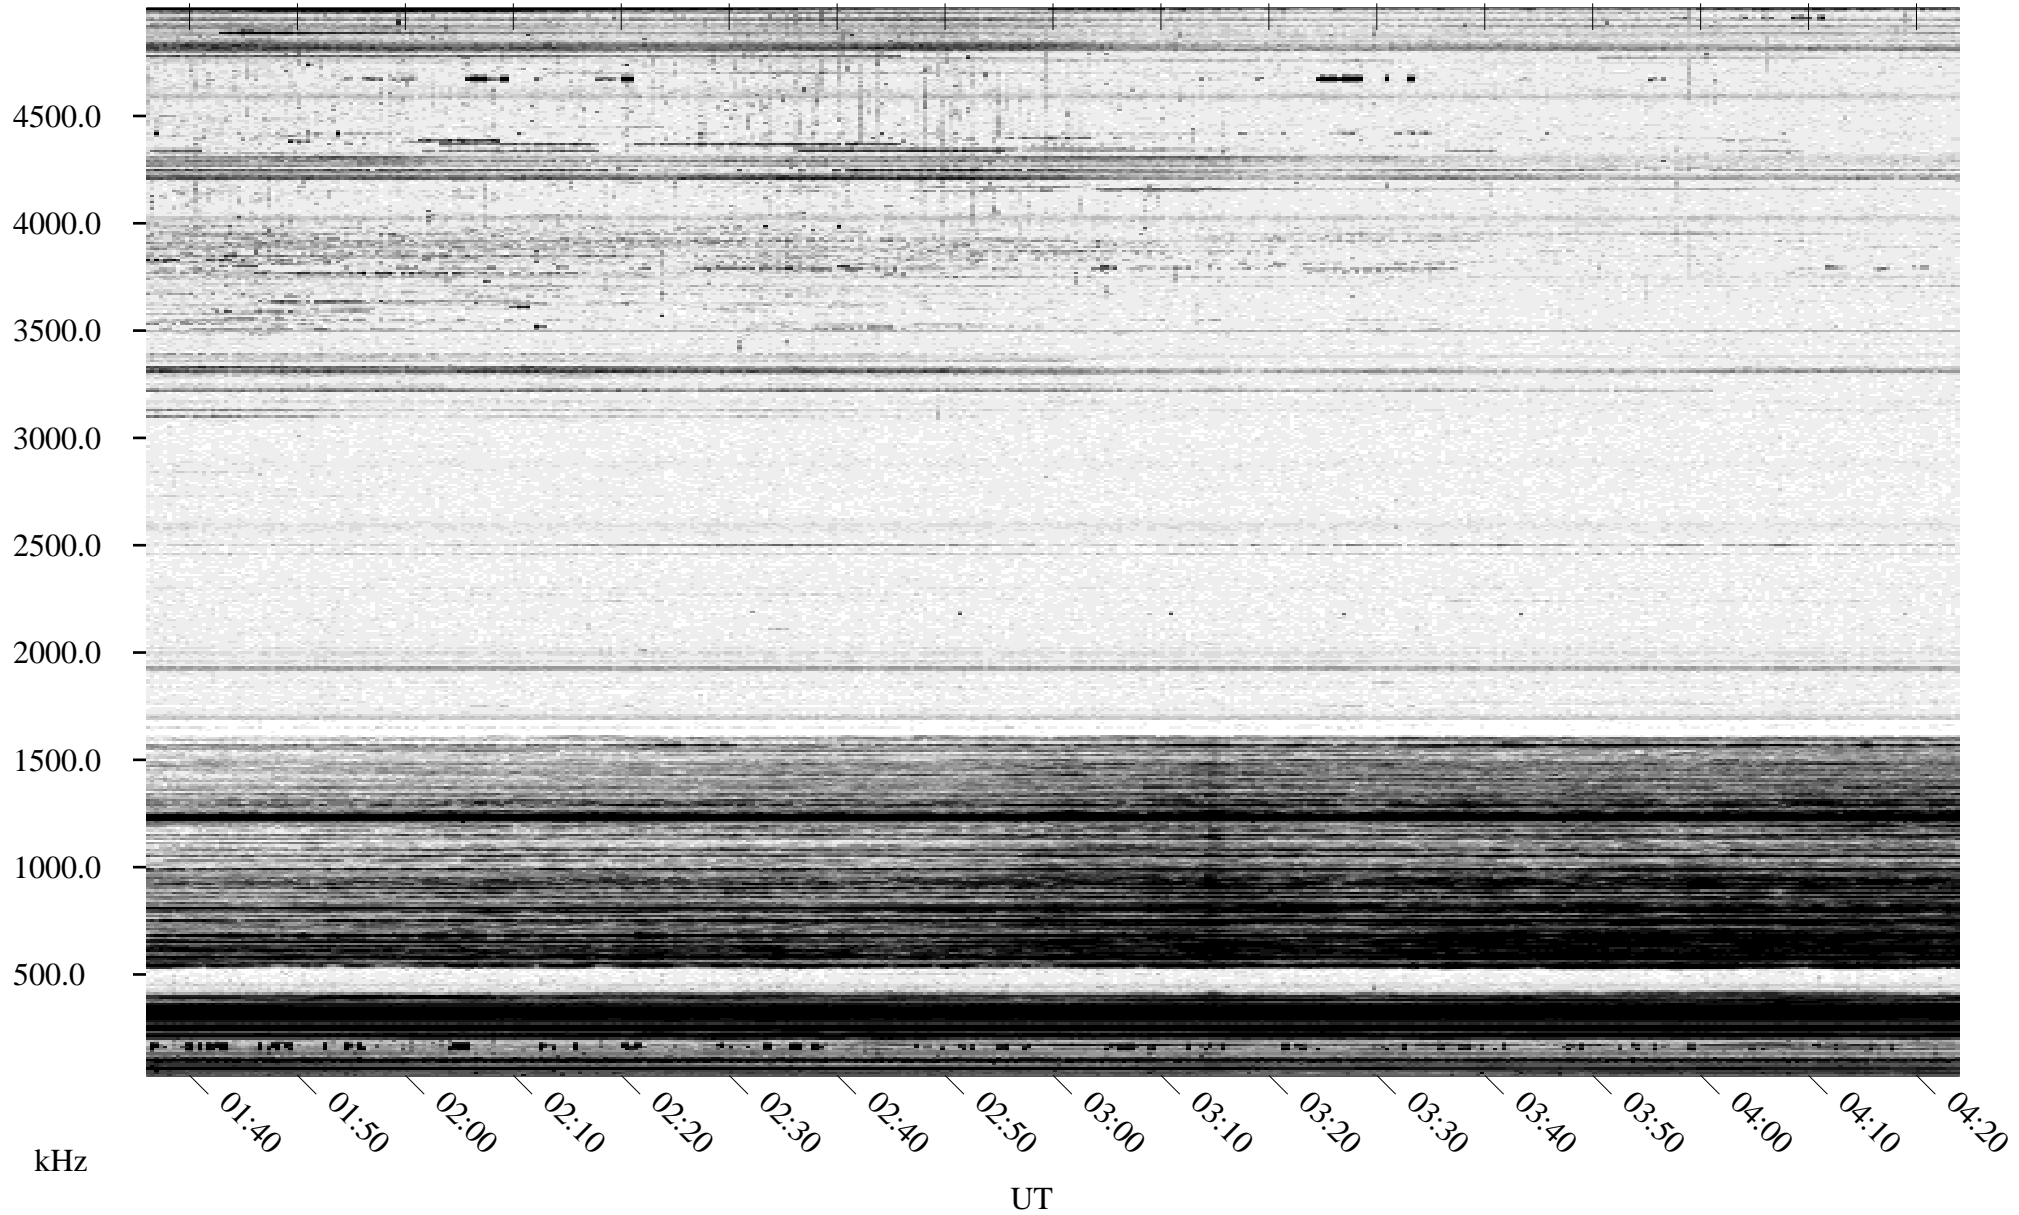

02/12/1996 Churchill, Manitoba

Linear Scale Black = 161 White = 15

ch96043l.r00m max_12

Page 1

02/12/1996 Churchill, Manitoba

Linear Scale Black = 161 White = 15

ch96043l.r00m max_12

Page 2

02/13/1996 Churchill, Manitoba

Linear Scale Black = 161 White = 15

ch96043l.r00m max_12

Page 3

02/13/1996 Churchill, Manitoba

Linear Scale Black = 161 White = 15

ch96043l.r00m max_12

Page 4

02/13/1996 Churchill, Manitoba

Linear Scale Black = 161 White = 15

ch96043l.r00m max_12

Page 5

02/13/1996 Churchill, Manitoba

Linear Scale Black = 161 White = 15

ch96043l.r00m max_12

Page 6

02/13/1996 Churchill, Manitoba

Linear Scale Black = 161 White = 15

ch96043l.r00m max_12

Page 7

02/13/1996 Churchill, Manitoba

Linear Scale Black = 161 White = 15

ch96043l.r00m max_12

Page 8