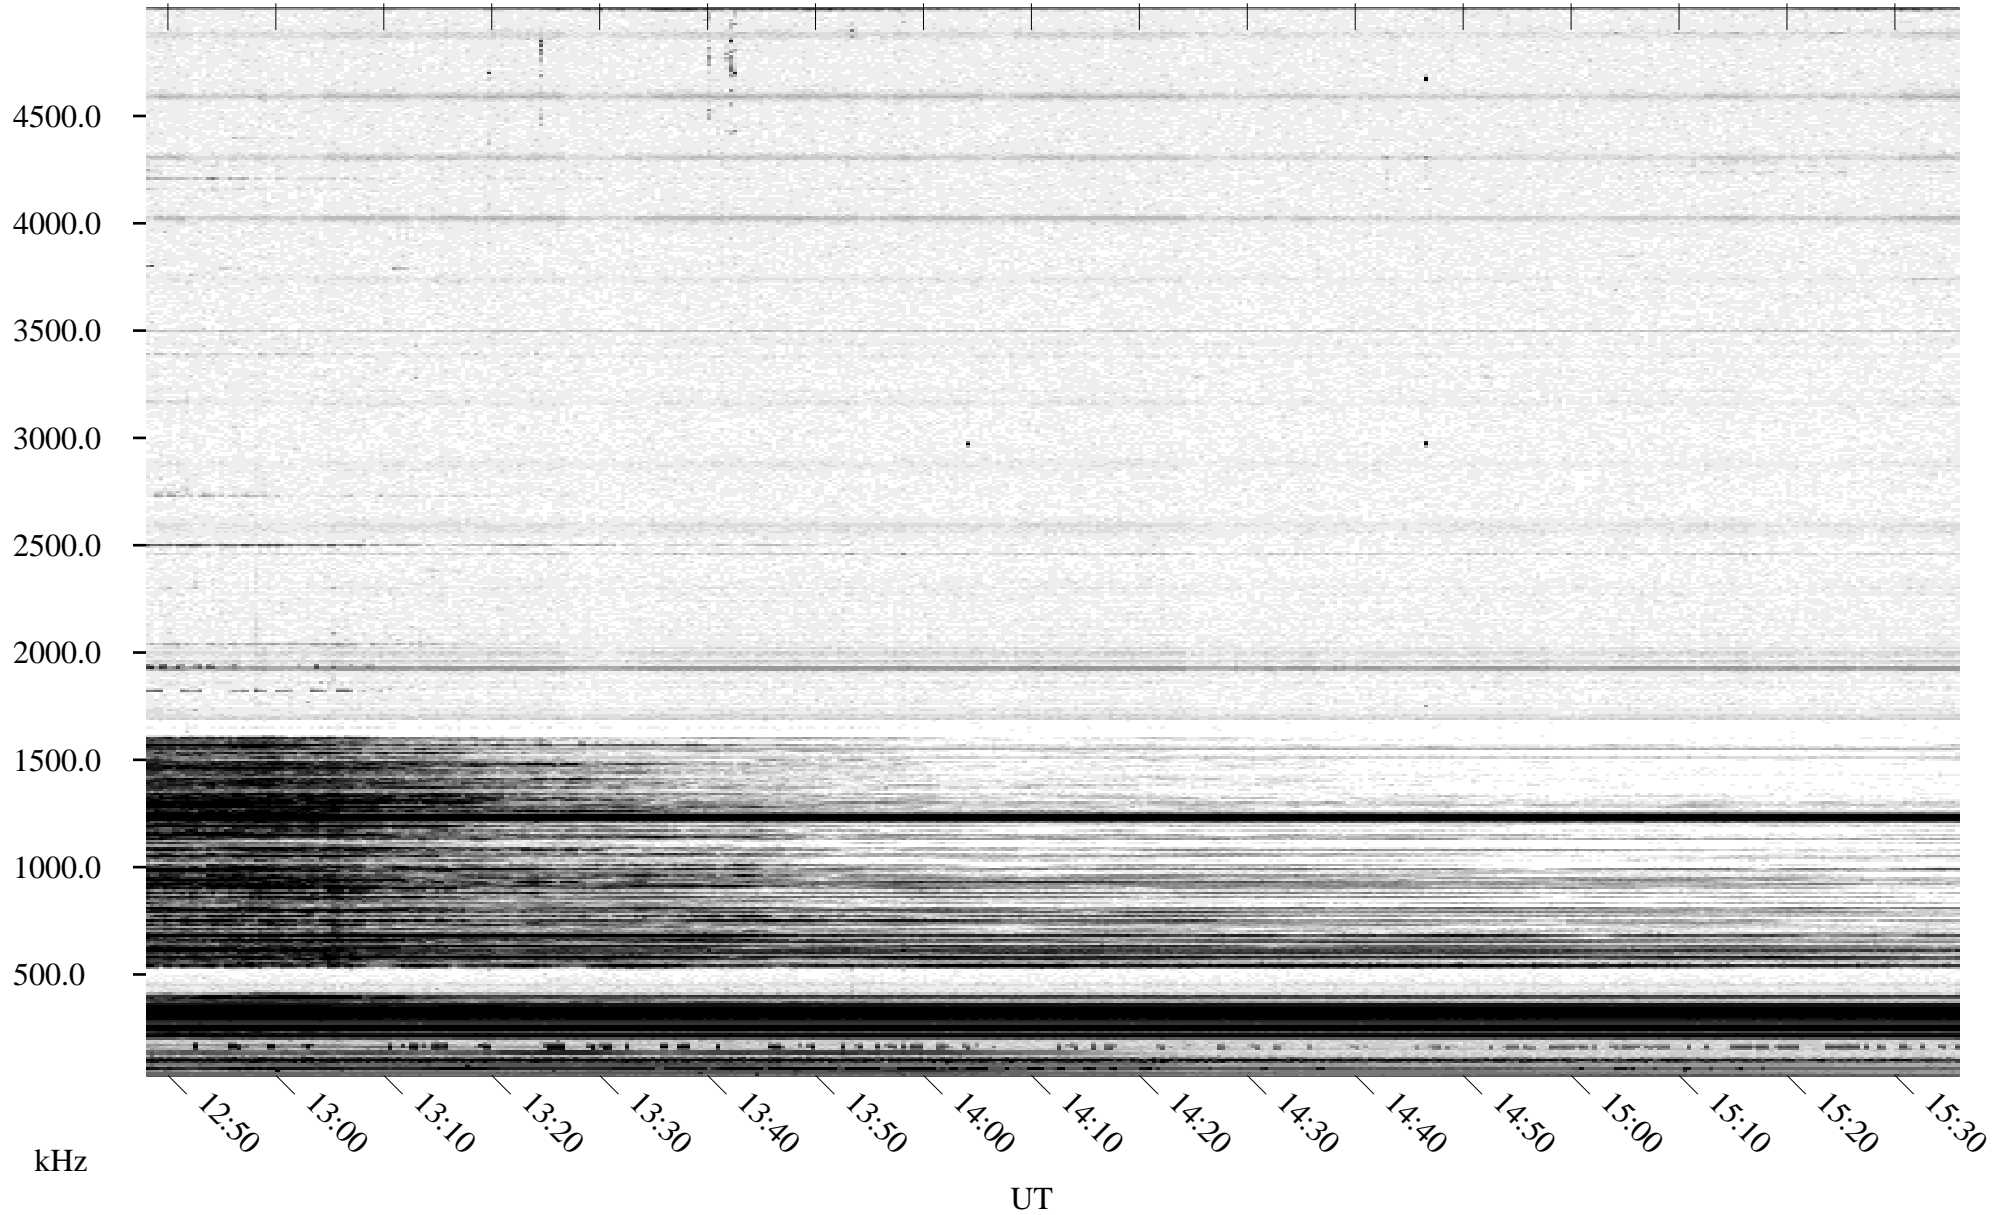

02/12/1996 Churchill, Manitoba

Linear Scale Black = 161 White = 15

ch96043l.r00m max_12

Page 1

02/12/1996 Churchill, Manitoba

Linear Scale Black = 161 White = 15

ch96043l.r00m max_12

Page 2

02/13/1996 Churchill, Manitoba

Linear Scale Black = 161 White = 15

ch96043l.r00m max_12

Page 3

02/13/1996 Churchill, Manitoba

Linear Scale Black = 161 White = 15

ch96043l.r00m max_12

Page 4

02/13/1996 Churchill, Manitoba

Linear Scale Black = 161 White = 15

ch96043l.r00m max_12

Page 5

02/13/1996 Churchill, Manitoba

Linear Scale Black = 161 White = 15

ch96043l.r00m max_12

Page 6

02/13/1996 Churchill, Manitoba

Linear Scale Black = 161 White = 15

ch96043l.r00m max_12

Page 7

02/13/1996 Churchill, Manitoba

Linear Scale Black = 161 White = 15

ch96043l.r00m max_12

Page 8