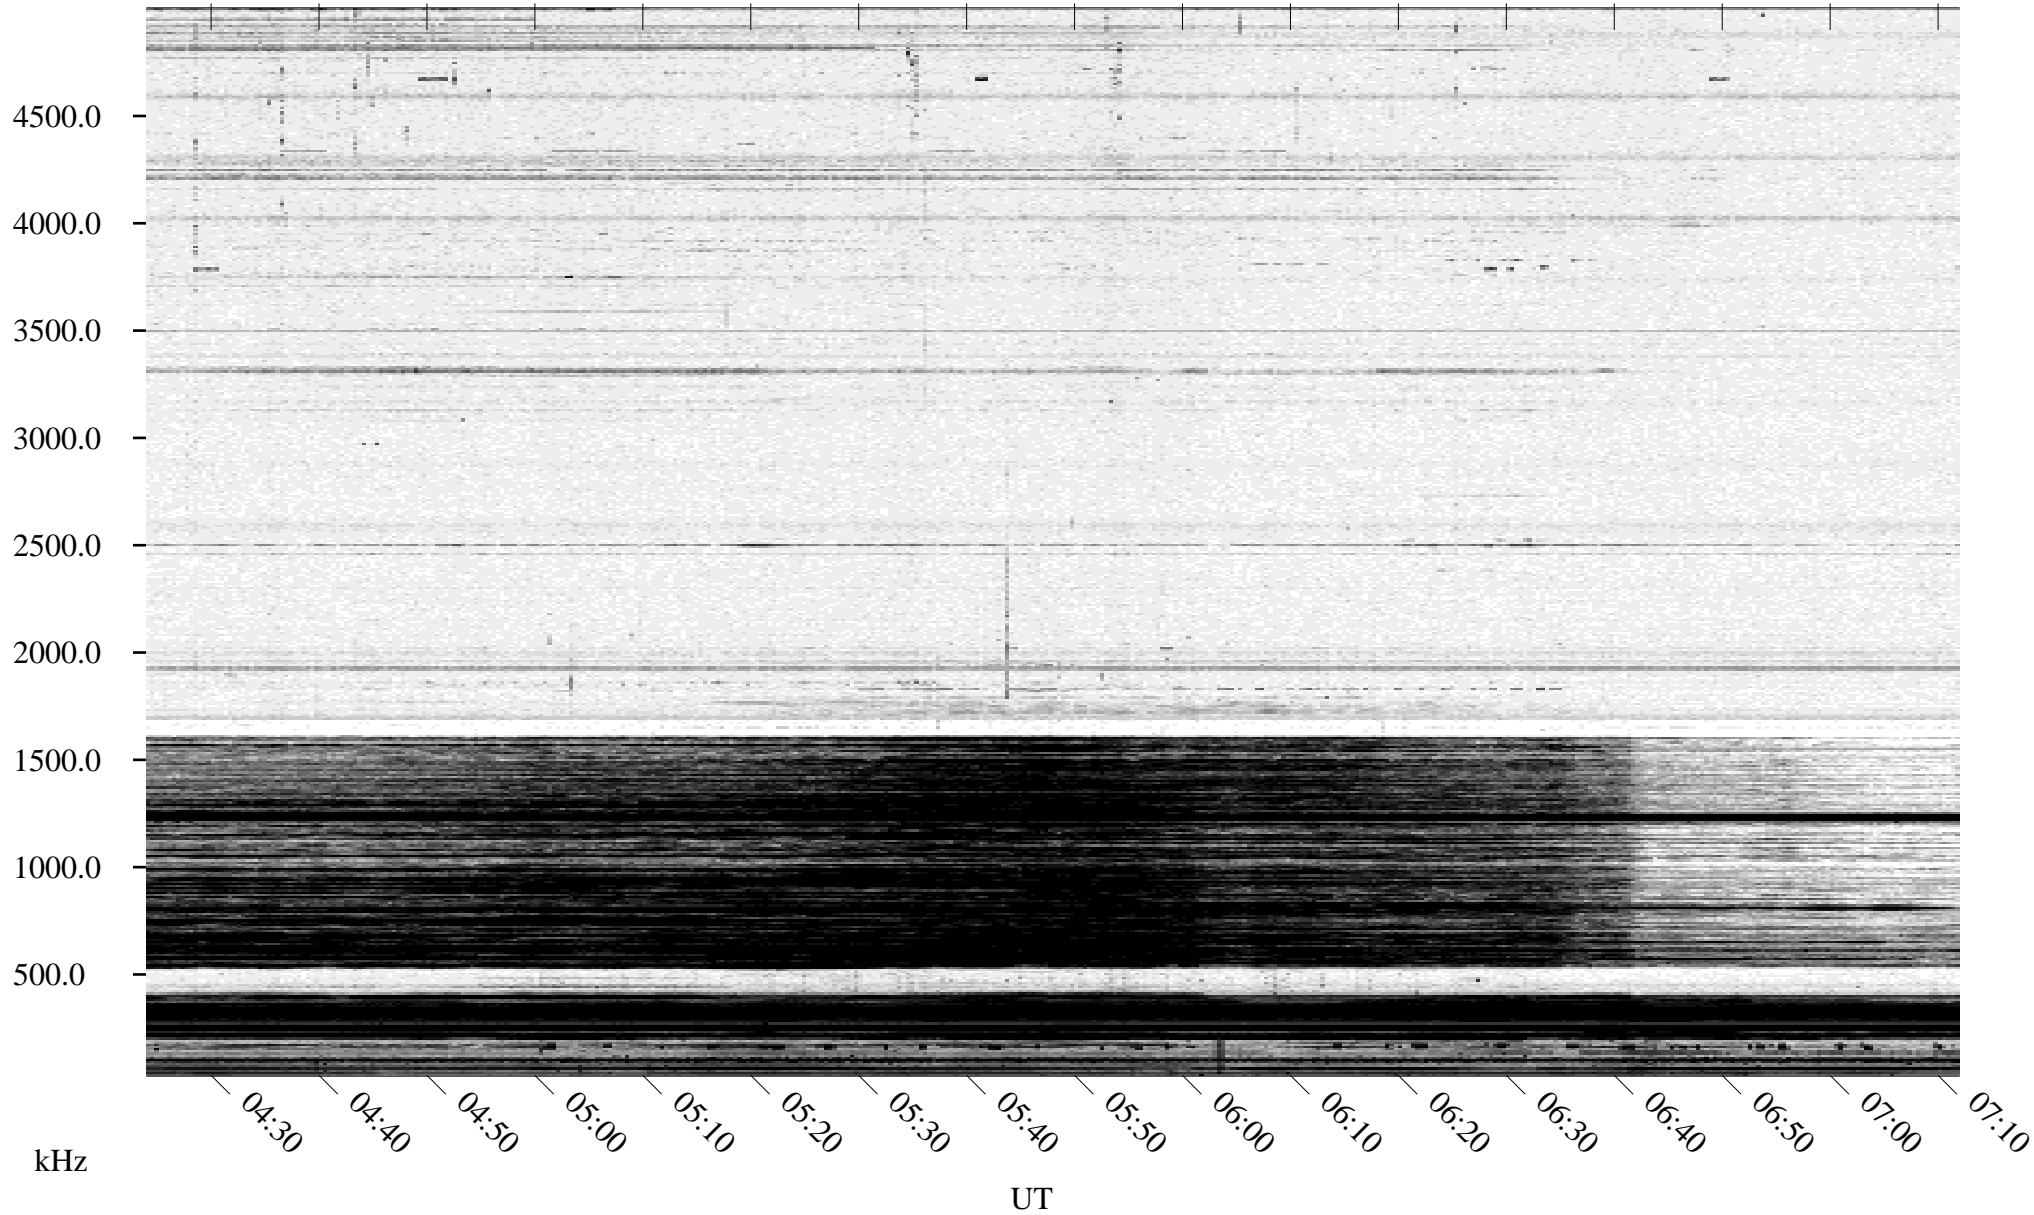

02/12/1996 Churchill, Manitoba

Linear Scale Black = 161 White = 15

ch96043l.r00m max_12

Page 1

02/12/1996 Churchill, Manitoba

Linear Scale Black = 161 White = 15

ch96043l.r00m max_12

Page 2

02/13/1996 Churchill, Manitoba

Linear Scale Black = 161 White = 15

ch96043l.r00m max_12

Page 3

02/13/1996 Churchill, Manitoba

Linear Scale Black = 161 White = 15

ch96043l.r00m max_12

Page 4

02/13/1996 Churchill, Manitoba

Linear Scale Black = 161 White = 15

ch96043l.r00m max_12

Page 5

02/13/1996 Churchill, Manitoba

Linear Scale Black = 161 White = 15

ch96043l.r00m max_12

Page 6

02/13/1996 Churchill, Manitoba

Linear Scale Black = 161 White = 15

ch96043l.r00m max_12

Page 7

02/13/1996 Churchill, Manitoba

Linear Scale Black = 161 White = 15

ch96043l.r00m max_12

Page 8