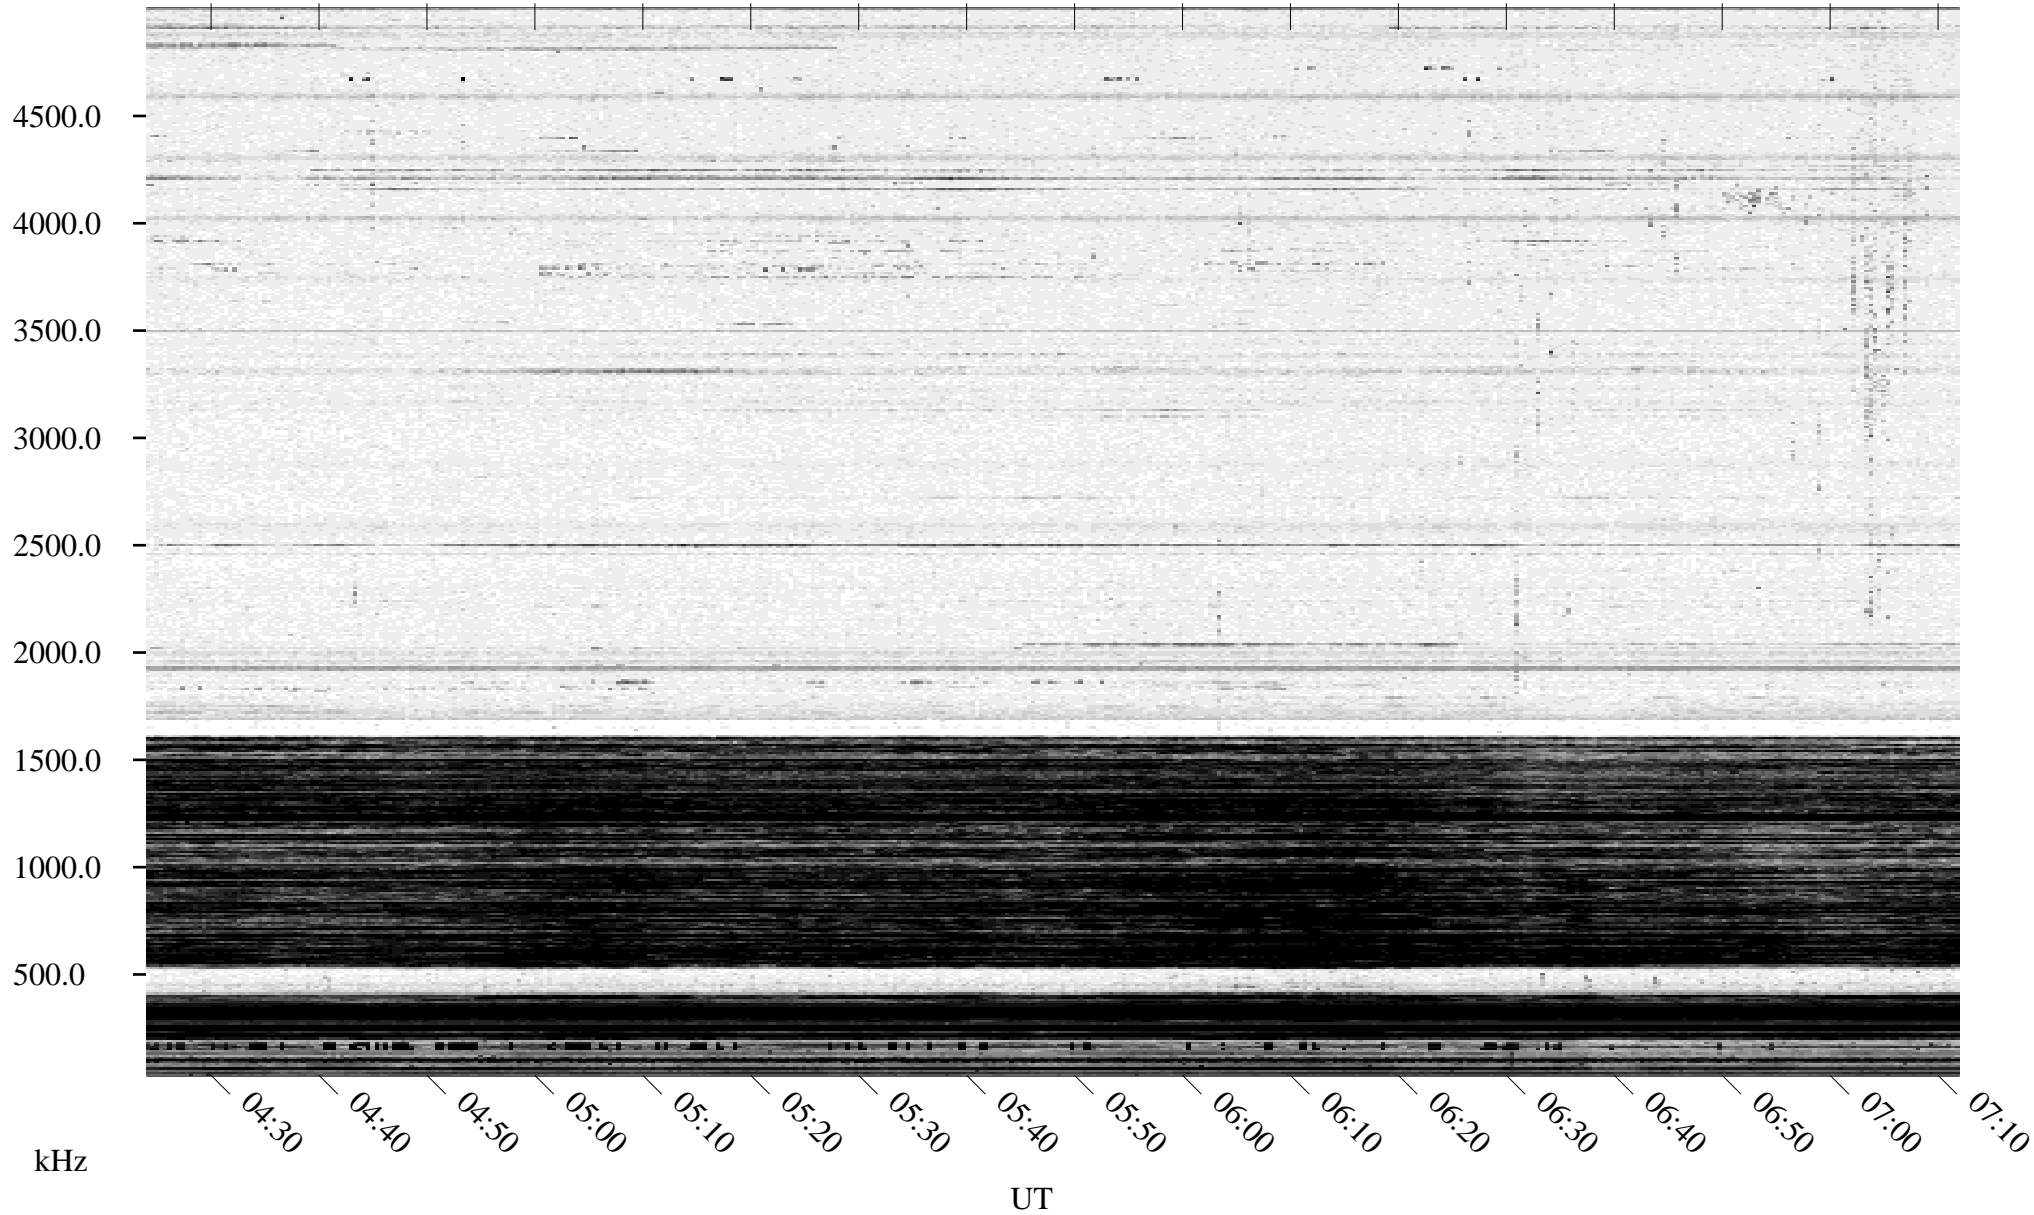

02/13/1996 Churchill, Manitoba

Linear Scale Black = 161 White = 15

ch96044l.r00m max_12

Page 1

02/13/1996 Churchill, Manitoba

Linear Scale Black = 161 White = 15

ch96044l.r00m max_12

Page 2

02/14/1996 Churchill, Manitoba

Linear Scale Black = 161 White = 15

ch96044l.r00m max_12

Page 3

02/14/1996 Churchill, Manitoba

Linear Scale Black = 161 White = 15

ch96044l.r00m max_12

Page 4

02/14/1996 Churchill, Manitoba

Linear Scale Black = 161 White = 15

ch96044l.r00m max_12

Page 5

02/14/1996 Churchill, Manitoba

Linear Scale Black = 161 White = 15

ch96044l.r00m max_12

Page 6

02/14/1996 Churchill, Manitoba

Linear Scale Black = 161 White = 15

ch96044l.r00m max_12

Page 7

02/14/1996 Churchill, Manitoba

Linear Scale Black = 161 White = 15

ch96044l.r00m max_12

Page 8