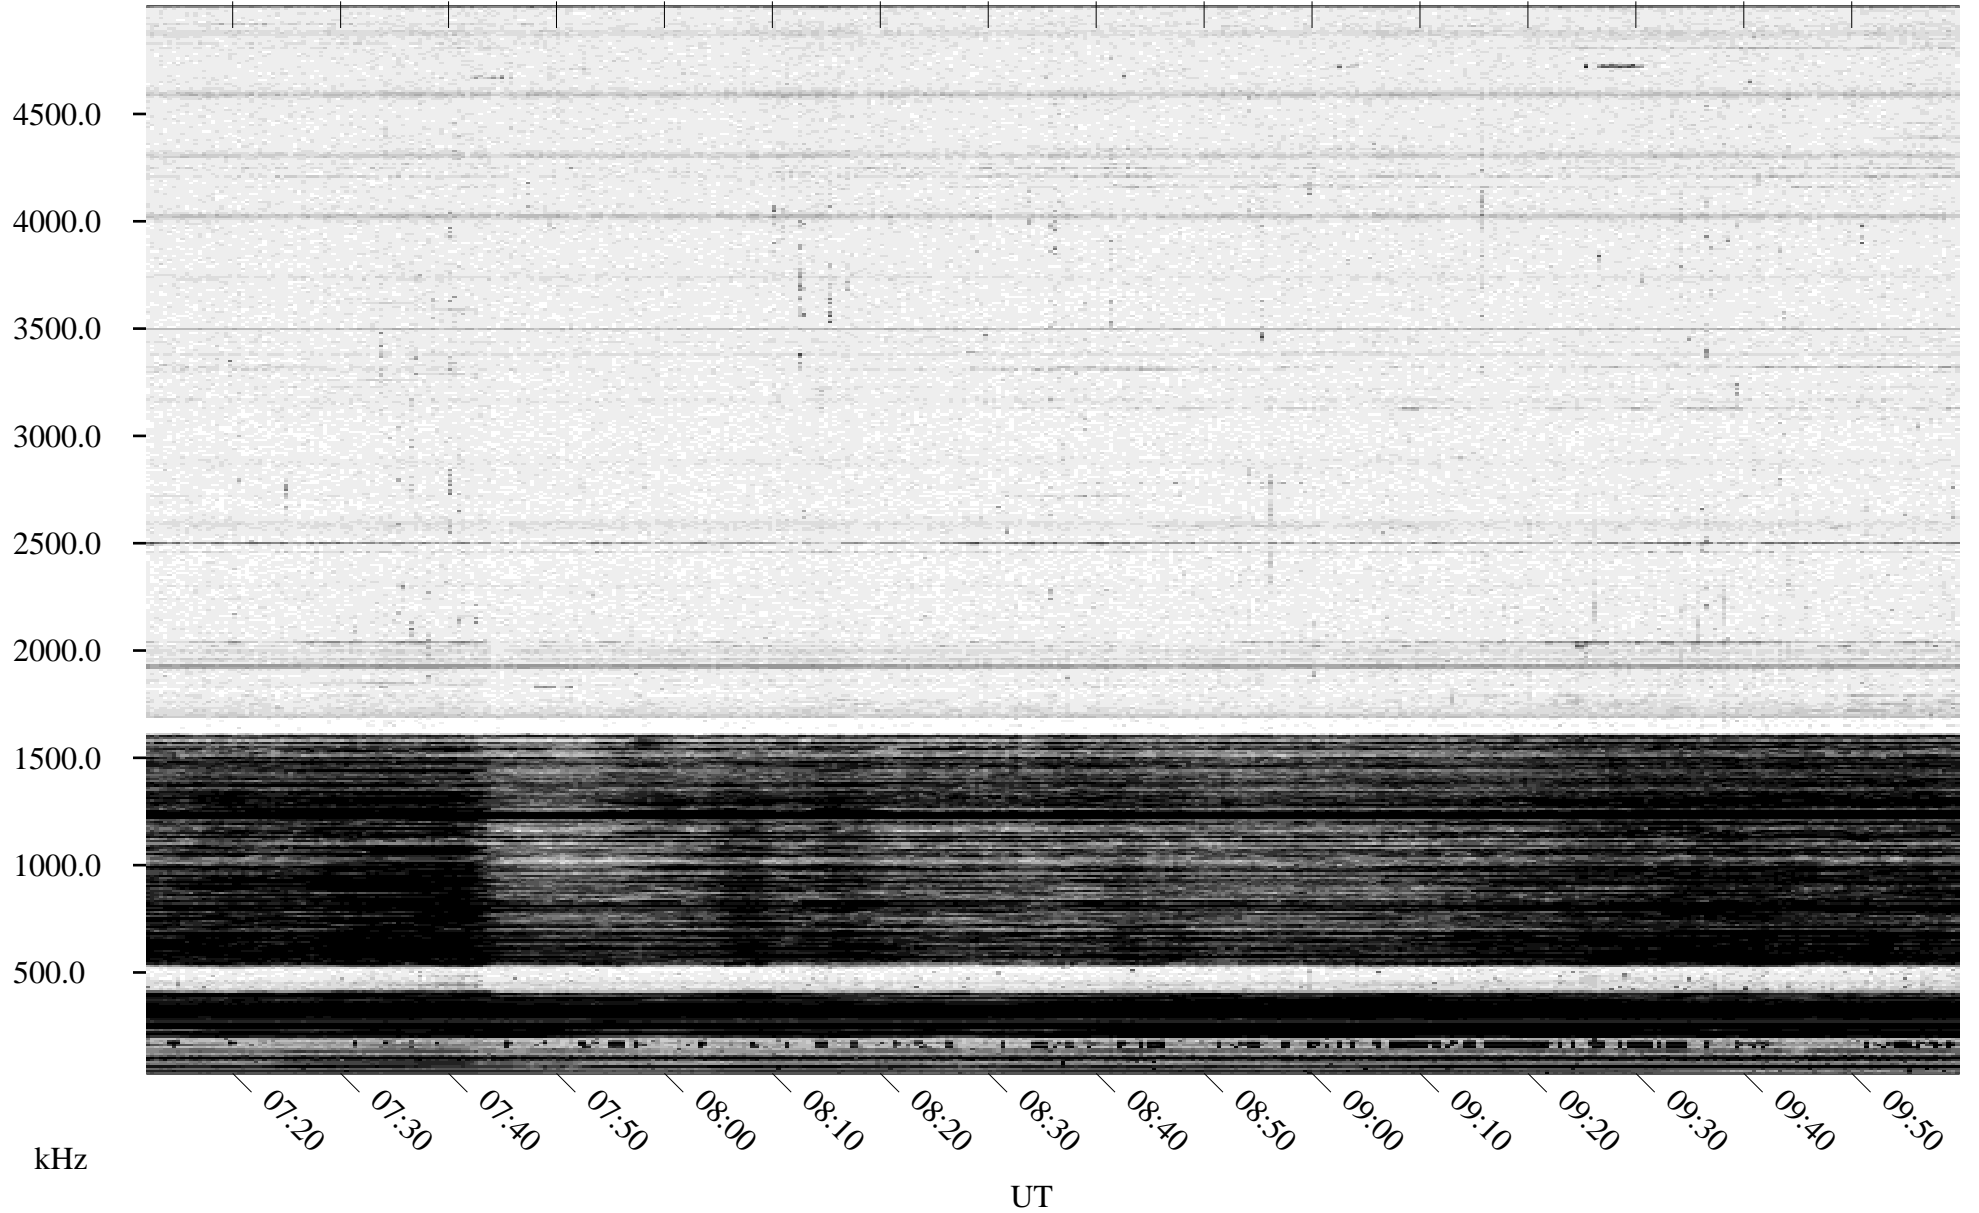

02/13/1996 Churchill, Manitoba

Linear Scale Black = 161 White = 15

ch96044l.r00m max_12

Page 1

02/13/1996 Churchill, Manitoba

Linear Scale Black = 161 White = 15

ch96044l.r00m max_12

Page 2

02/14/1996 Churchill, Manitoba

Linear Scale Black = 161 White = 15

ch96044l.r00m max_12

Page 3

02/14/1996 Churchill, Manitoba

Linear Scale Black = 161 White = 15

ch96044l.r00m max_12

Page 4

02/14/1996 Churchill, Manitoba

Linear Scale Black = 161 White = 15

ch96044l.r00m max_12

Page 5

02/14/1996 Churchill, Manitoba

Linear Scale Black = 161 White = 15

ch96044l.r00m max_12

Page 6

02/14/1996 Churchill, Manitoba

Linear Scale Black = 161 White = 15

ch96044l.r00m max_12

Page 7

02/14/1996 Churchill, Manitoba

Linear Scale Black = 161 White = 15

ch96044l.r00m max_12

Page 8