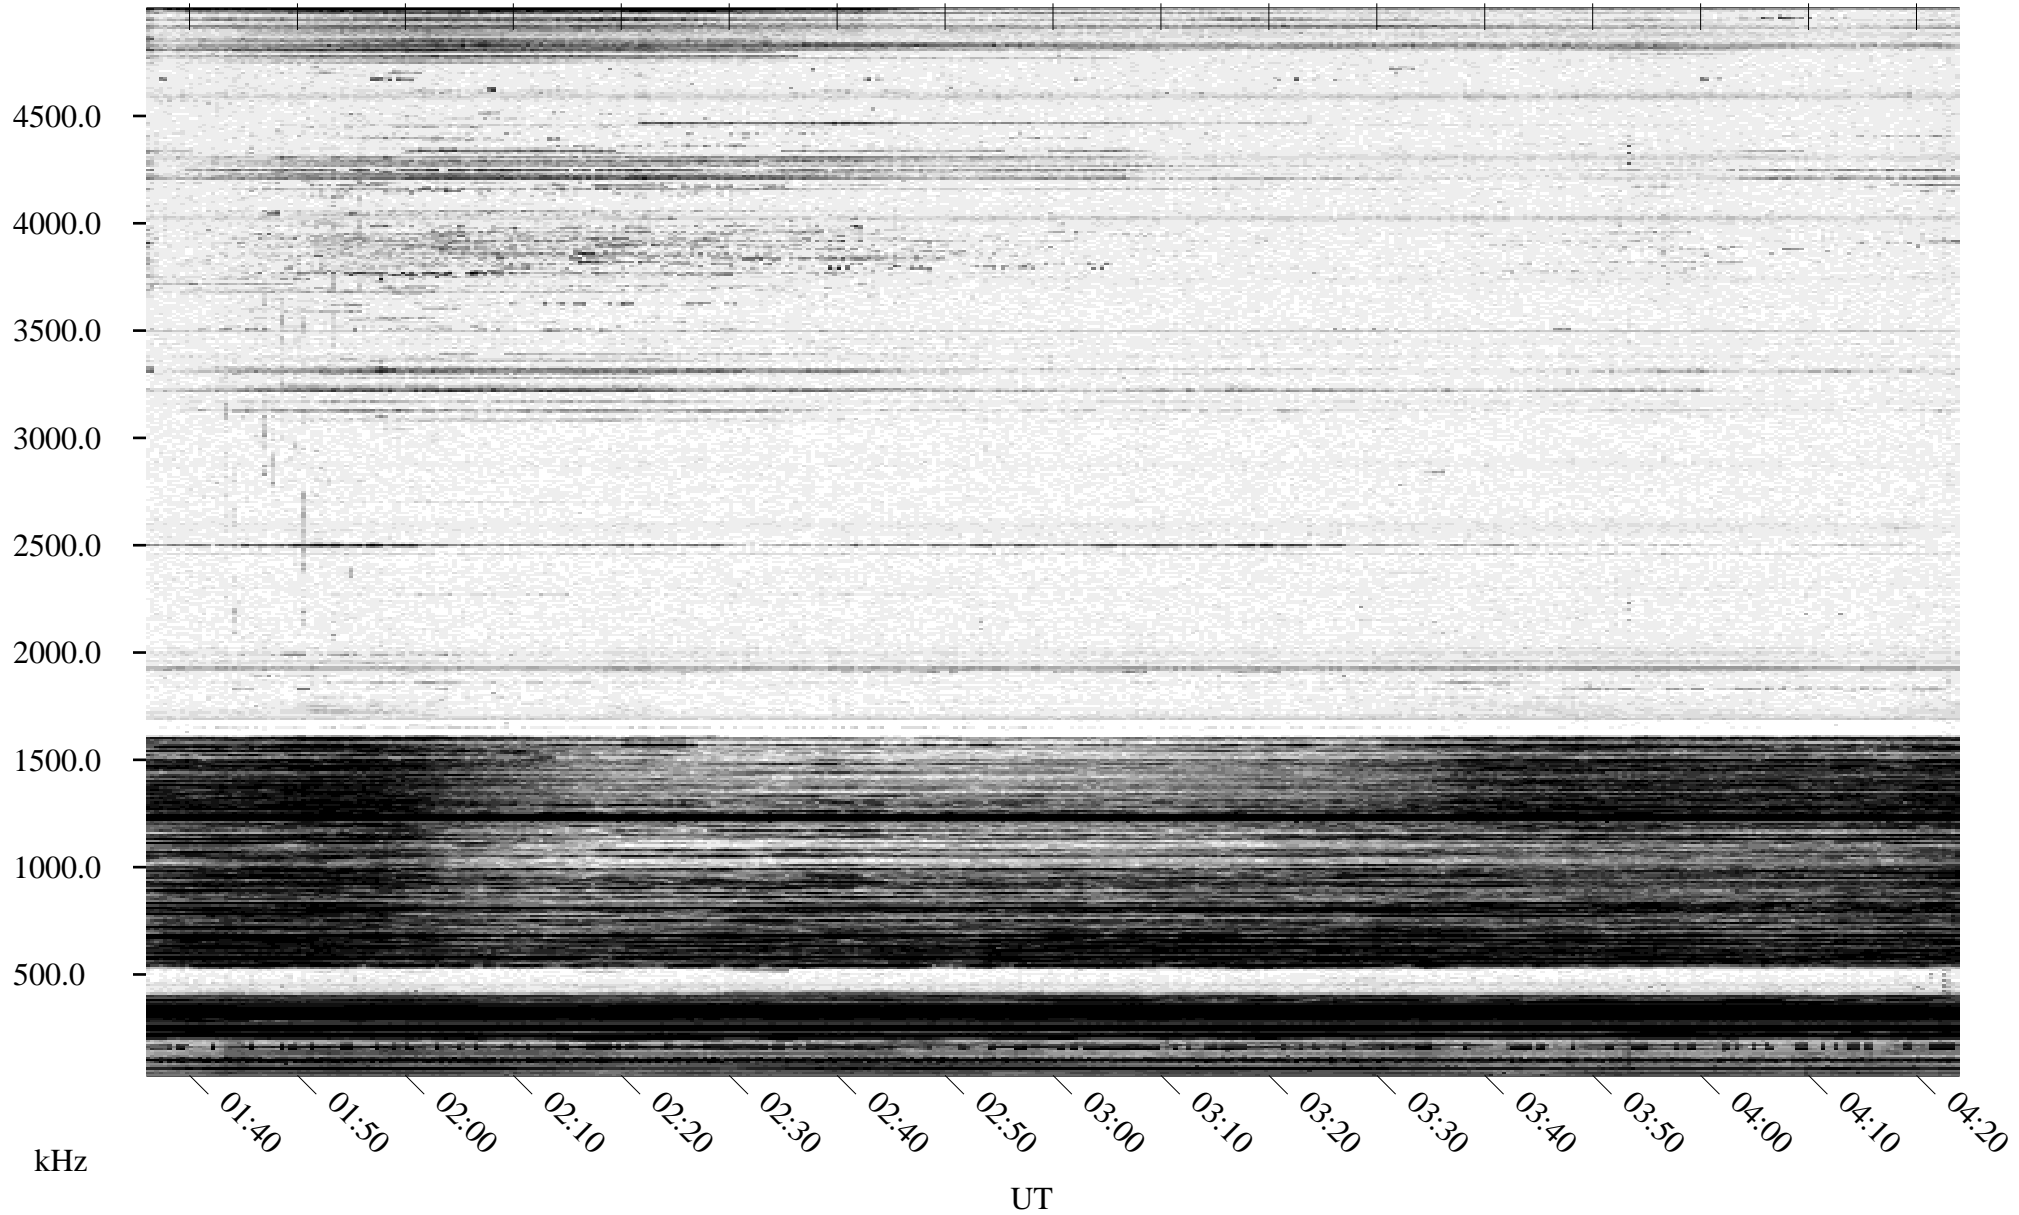

02/13/1996 Churchill, Manitoba

Linear Scale Black = 161 White = 15

ch96044l.r00m max_12

Page 1

02/13/1996 Churchill, Manitoba

Linear Scale Black = 161 White = 15

ch96044l.r00m max_12

Page 2

02/14/1996 Churchill, Manitoba

Linear Scale Black = 161 White = 15

ch96044l.r00m max_12

Page 3

02/14/1996 Churchill, Manitoba

Linear Scale Black = 161 White = 15

ch96044l.r00m max_12

Page 4

02/14/1996 Churchill, Manitoba

Linear Scale Black = 161 White = 15

ch96044l.r00m max_12

Page 5

02/14/1996 Churchill, Manitoba

Linear Scale Black = 161 White = 15

ch96044l.r00m max_12

Page 6

02/14/1996 Churchill, Manitoba

Linear Scale Black = 161 White = 15

ch96044l.r00m max_12

Page 7

02/14/1996 Churchill, Manitoba

Linear Scale Black = 161 White = 15

ch96044l.r00m max_12

Page 8