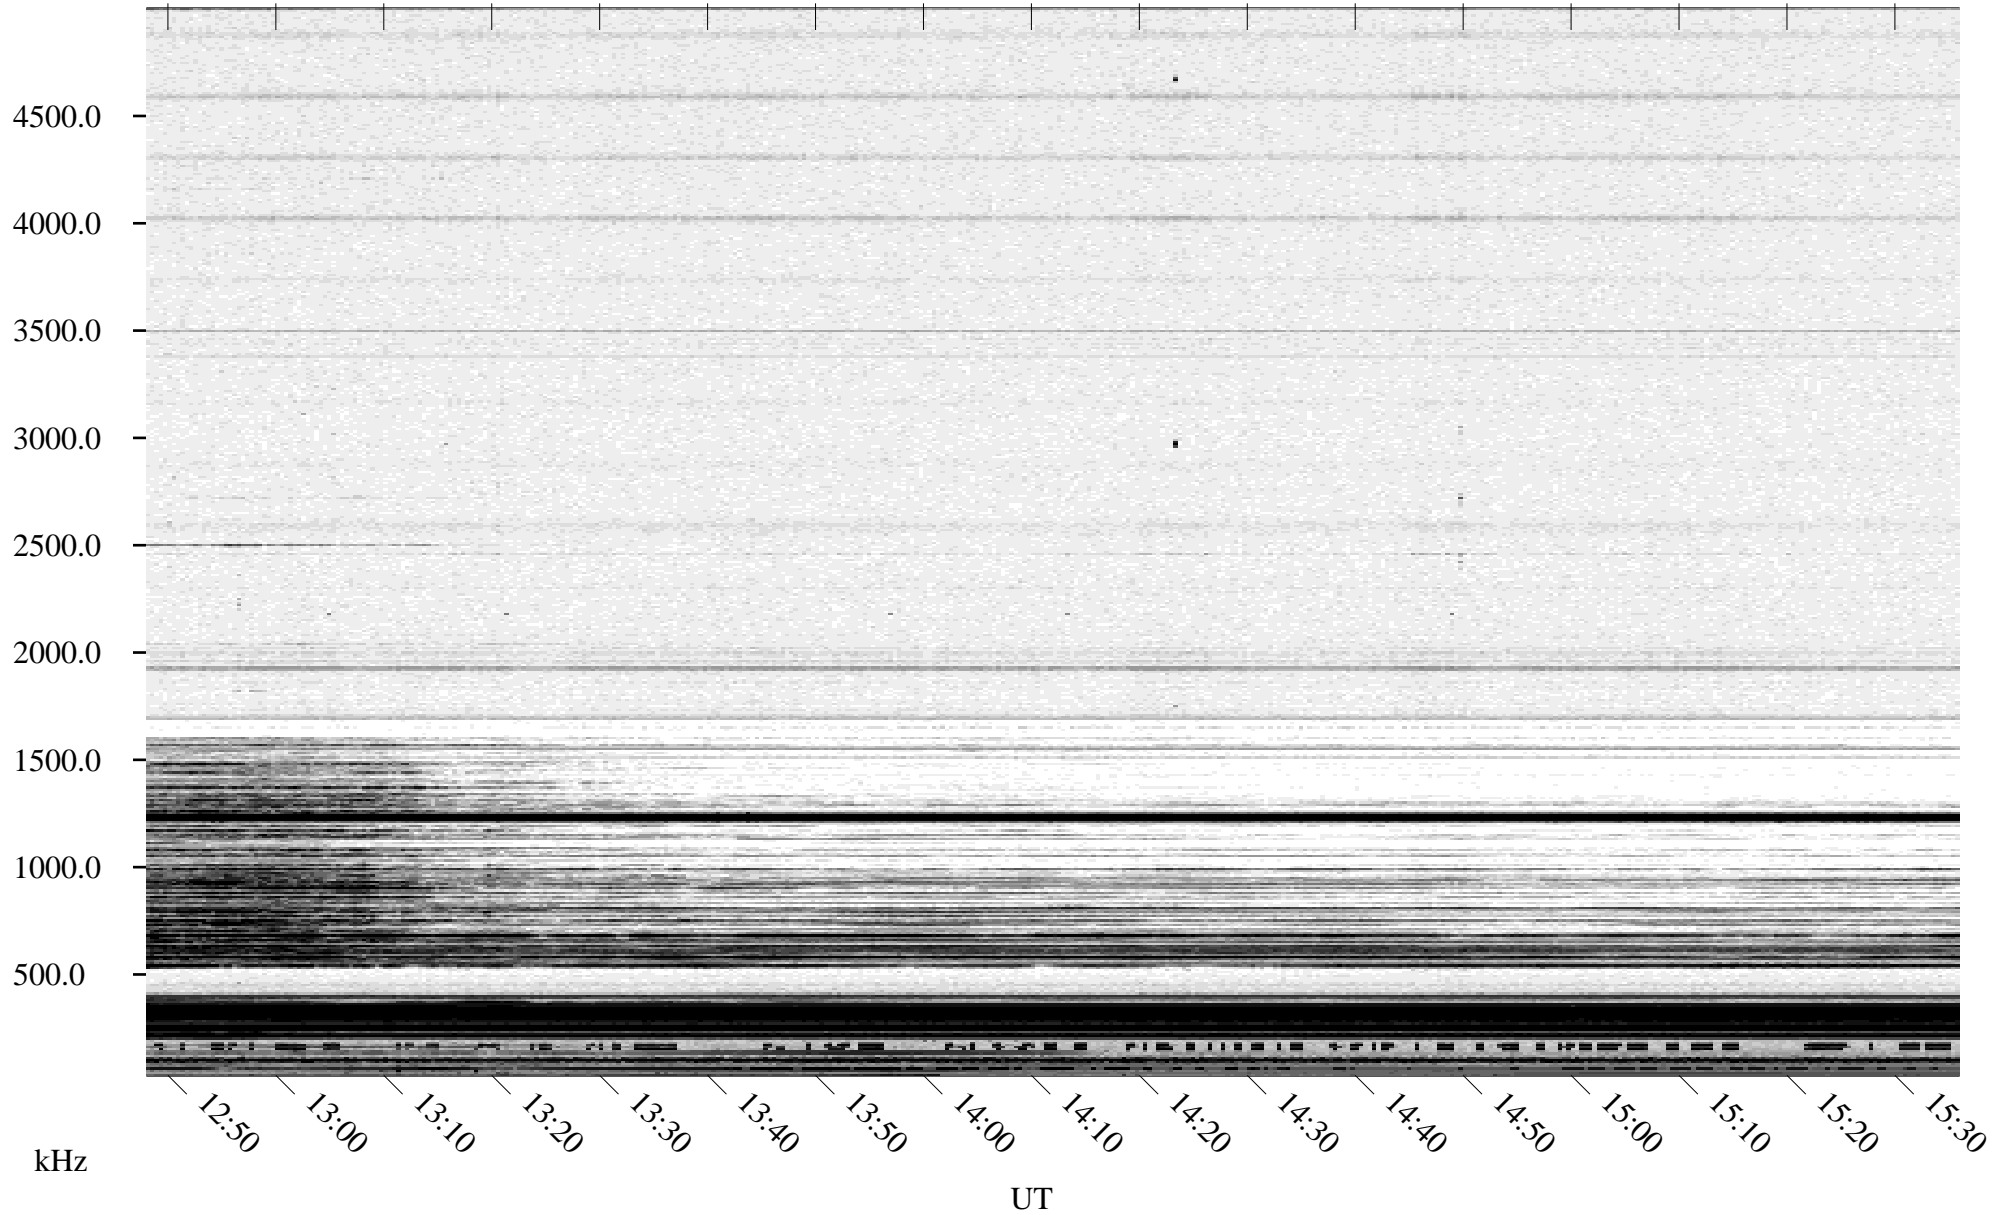

02/13/1996 Churchill, Manitoba

Linear Scale Black = 161 White = 15

ch96044l.r00m max_12

Page 1

02/13/1996 Churchill, Manitoba

Linear Scale Black = 161 White = 15

ch96044l.r00m max_12

Page 2

02/14/1996 Churchill, Manitoba

Linear Scale Black = 161 White = 15

ch96044l.r00m max_12

Page 3

02/14/1996 Churchill, Manitoba

Linear Scale Black = 161 White = 15

ch96044l.r00m max_12

Page 4

02/14/1996 Churchill, Manitoba

Linear Scale Black = 161 White = 15

ch96044l.r00m max_12

Page 5

02/14/1996 Churchill, Manitoba

Linear Scale Black = 161 White = 15

ch96044l.r00m max_12

Page 6

02/14/1996 Churchill, Manitoba

Linear Scale Black = 161 White = 15

ch96044l.r00m max_12

Page 7

02/14/1996 Churchill, Manitoba

Linear Scale Black = 161 White = 15

ch96044l.r00m max_12

Page 8