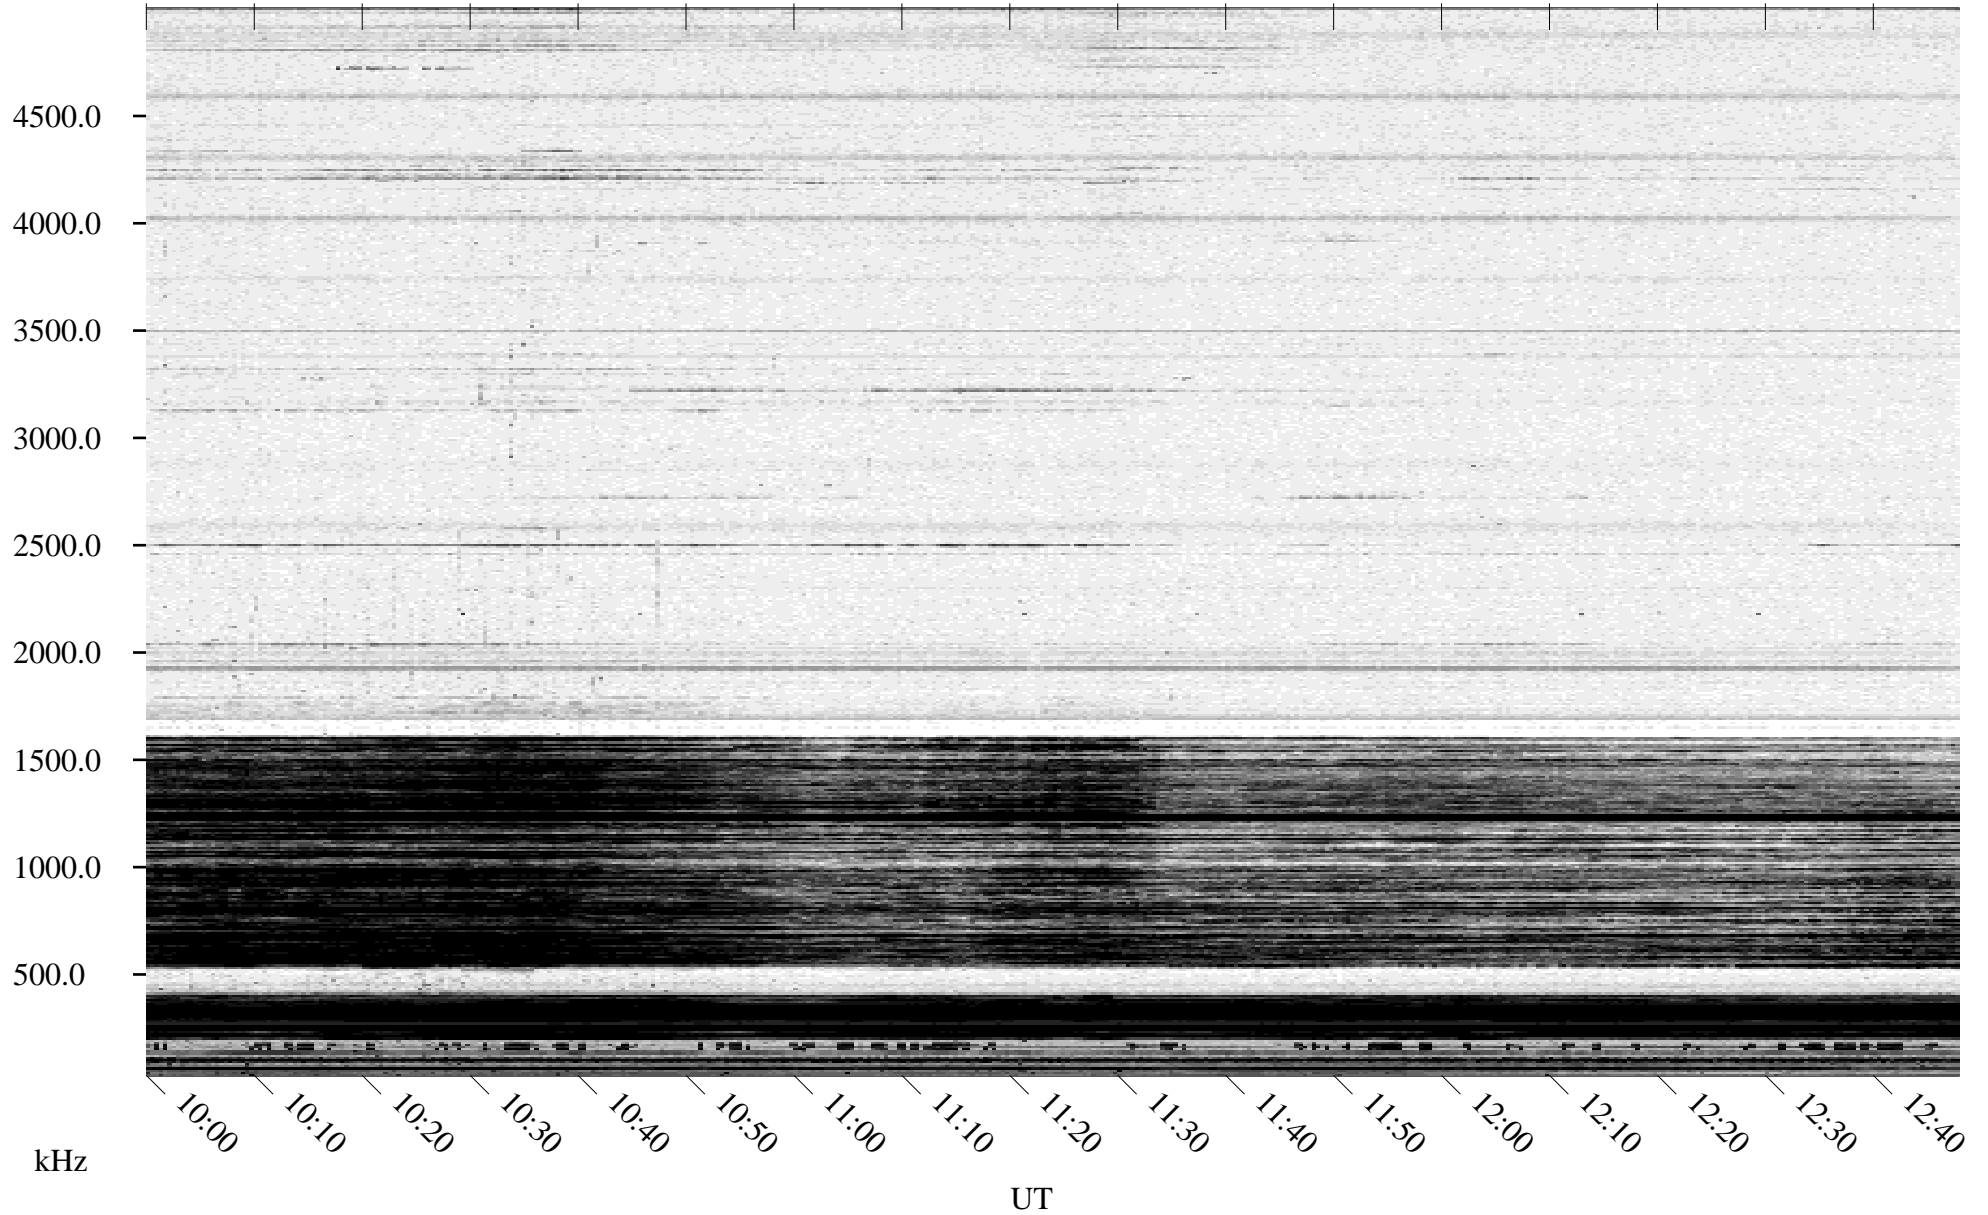

02/13/1996 Churchill, Manitoba

Linear Scale Black = 161 White = 15

ch96044l.r00m max_12

Page 1

02/13/1996 Churchill, Manitoba

Linear Scale Black = 161 White = 15

ch96044l.r00m max_12

Page 2

02/14/1996 Churchill, Manitoba

Linear Scale Black = 161 White = 15

ch96044l.r00m max_12

Page 3

02/14/1996 Churchill, Manitoba

Linear Scale Black = 161 White = 15

ch96044l.r00m max_12

Page 4

02/14/1996 Churchill, Manitoba

Linear Scale Black = 161 White = 15

ch96044l.r00m max_12

Page 5

02/14/1996 Churchill, Manitoba

Linear Scale Black = 161 White = 15

ch96044l.r00m max_12

Page 6

02/14/1996 Churchill, Manitoba

Linear Scale Black = 161 White = 15

ch96044l.r00m max_12

Page 7

02/14/1996 Churchill, Manitoba

Linear Scale Black = 161 White = 15

ch96044l.r00m max_12

Page 8