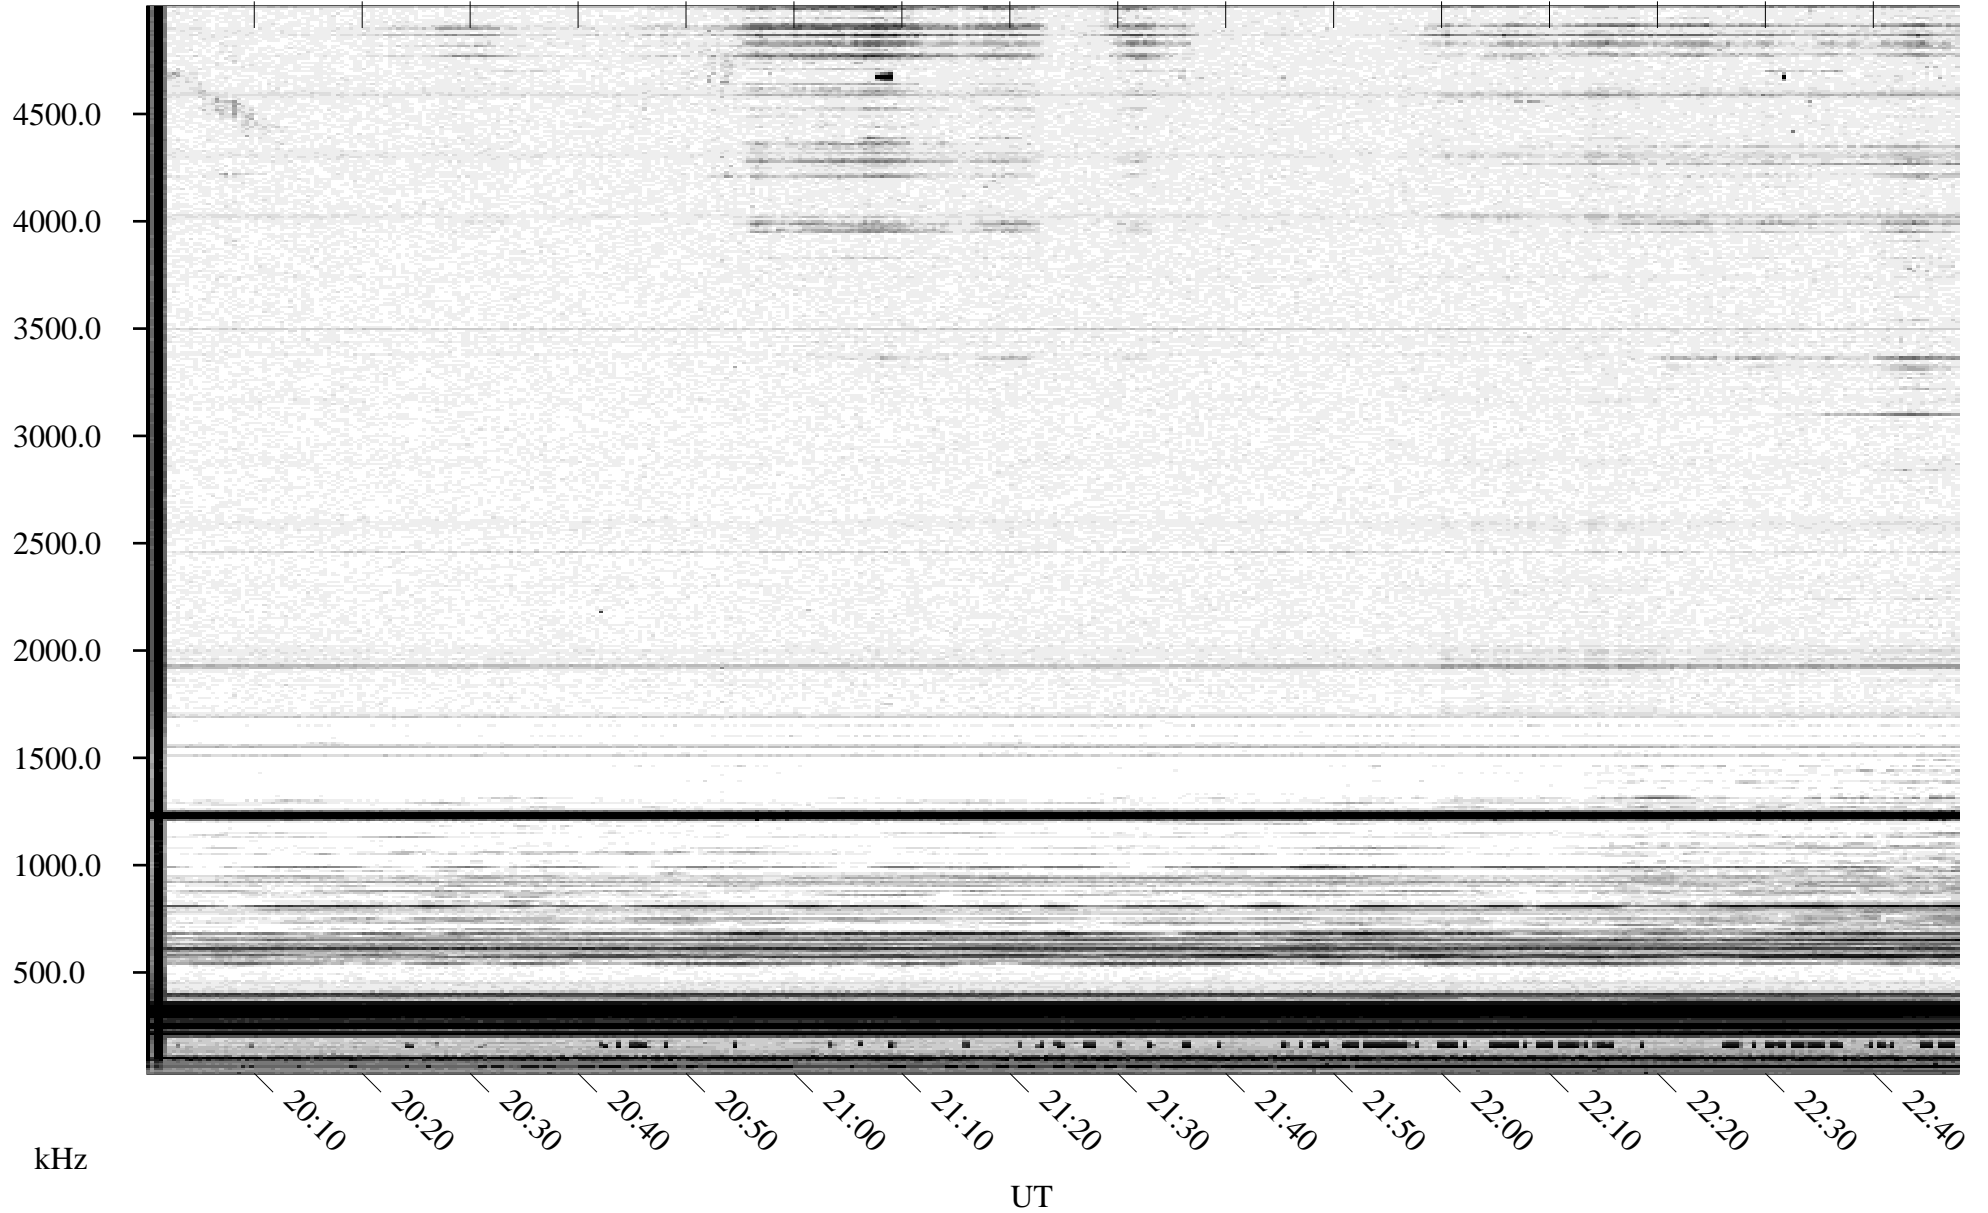

02/13/1996 Churchill, Manitoba

Linear Scale Black = 161 White = 15

ch96044l.r00m max_12

Page 1

02/13/1996 Churchill, Manitoba

Linear Scale Black = 161 White = 15

ch96044l.r00m max_12

Page 2

02/14/1996 Churchill, Manitoba

Linear Scale Black = 161 White = 15

ch96044l.r00m max_12

Page 3

02/14/1996 Churchill, Manitoba

Linear Scale Black = 161 White = 15

ch96044l.r00m max_12

Page 4

02/14/1996 Churchill, Manitoba

Linear Scale Black = 161 White = 15

ch96044l.r00m max_12

Page 5

02/14/1996 Churchill, Manitoba

Linear Scale Black = 161 White = 15

ch96044l.r00m max_12

Page 6

02/14/1996 Churchill, Manitoba

Linear Scale Black = 161 White = 15

ch96044l.r00m max_12

Page 7

02/14/1996 Churchill, Manitoba

Linear Scale Black = 161 White = 15

ch96044l.r00m max_12

Page 8