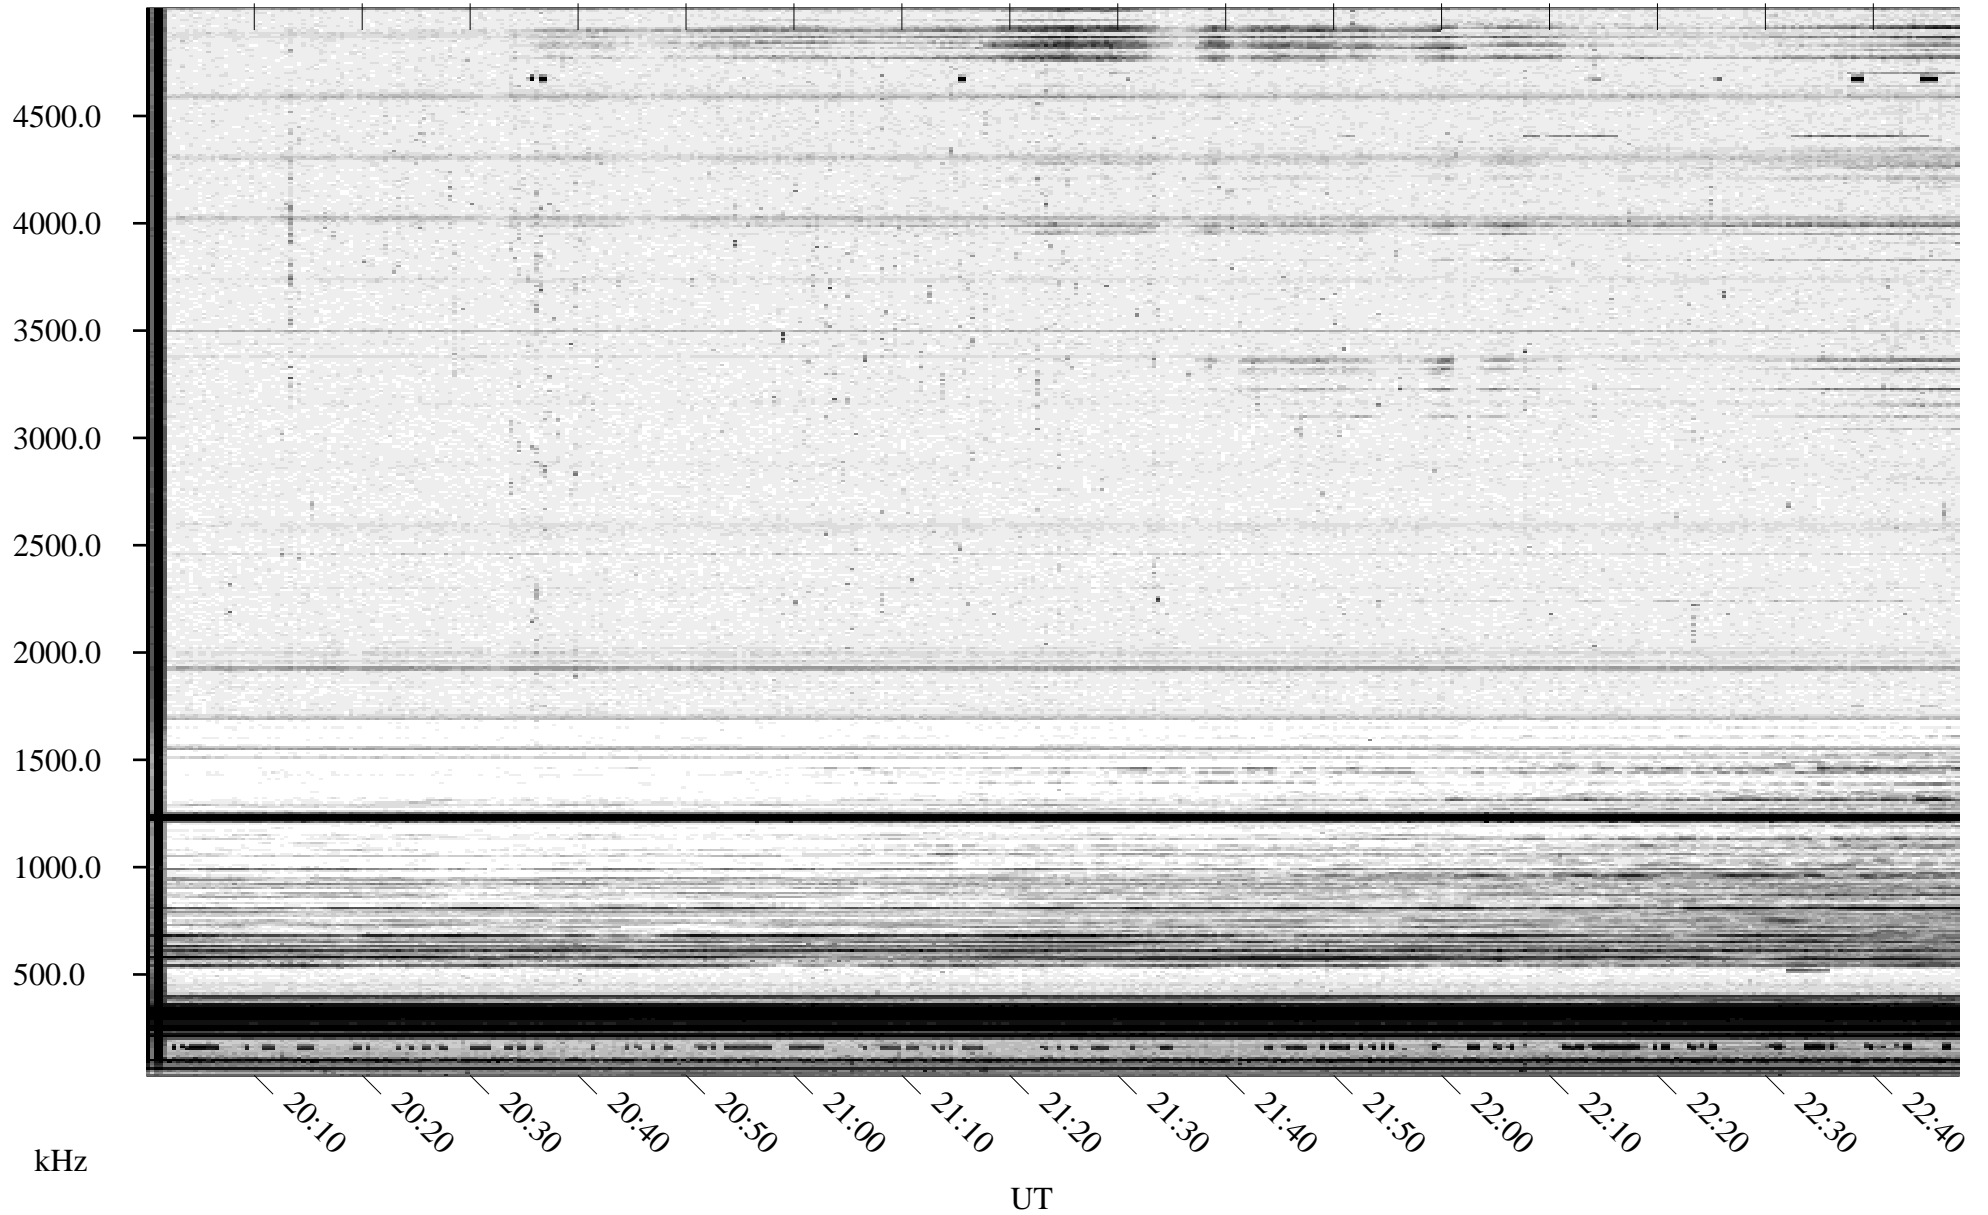

02/14/1996 Churchill, Manitoba

Linear Scale Black = 161 White = 15

ch96045l.r00m max_12

Page 1

02/14/1996 Churchill, Manitoba

Linear Scale Black = 161 White = 15

ch960451.r00m max_12

Page 2

02/15/1996 Churchill, Manitoba

Linear Scale Black = 161 White = 15

ch960451.r00m max_12

Page 3

02/15/1996 Churchill, Manitoba

Linear Scale Black = 161 White = 15

ch960451.r00m max_12

Page 4

02/15/1996 Churchill, Manitoba

Linear Scale Black = 161 White = 15

ch960451.r00m max_12

Page 5

02/15/1996 Churchill, Manitoba

Linear Scale Black = 161 White = 15

ch960451.r00m max_12

Page 6

02/15/1996 Churchill, Manitoba

Linear Scale Black = 161 White = 15

ch96045l.r00m max_12

Page 7

02/15/1996 Churchill, Manitoba

Linear Scale Black = 161 White = 15

ch960451.r00m max_12

Page 8