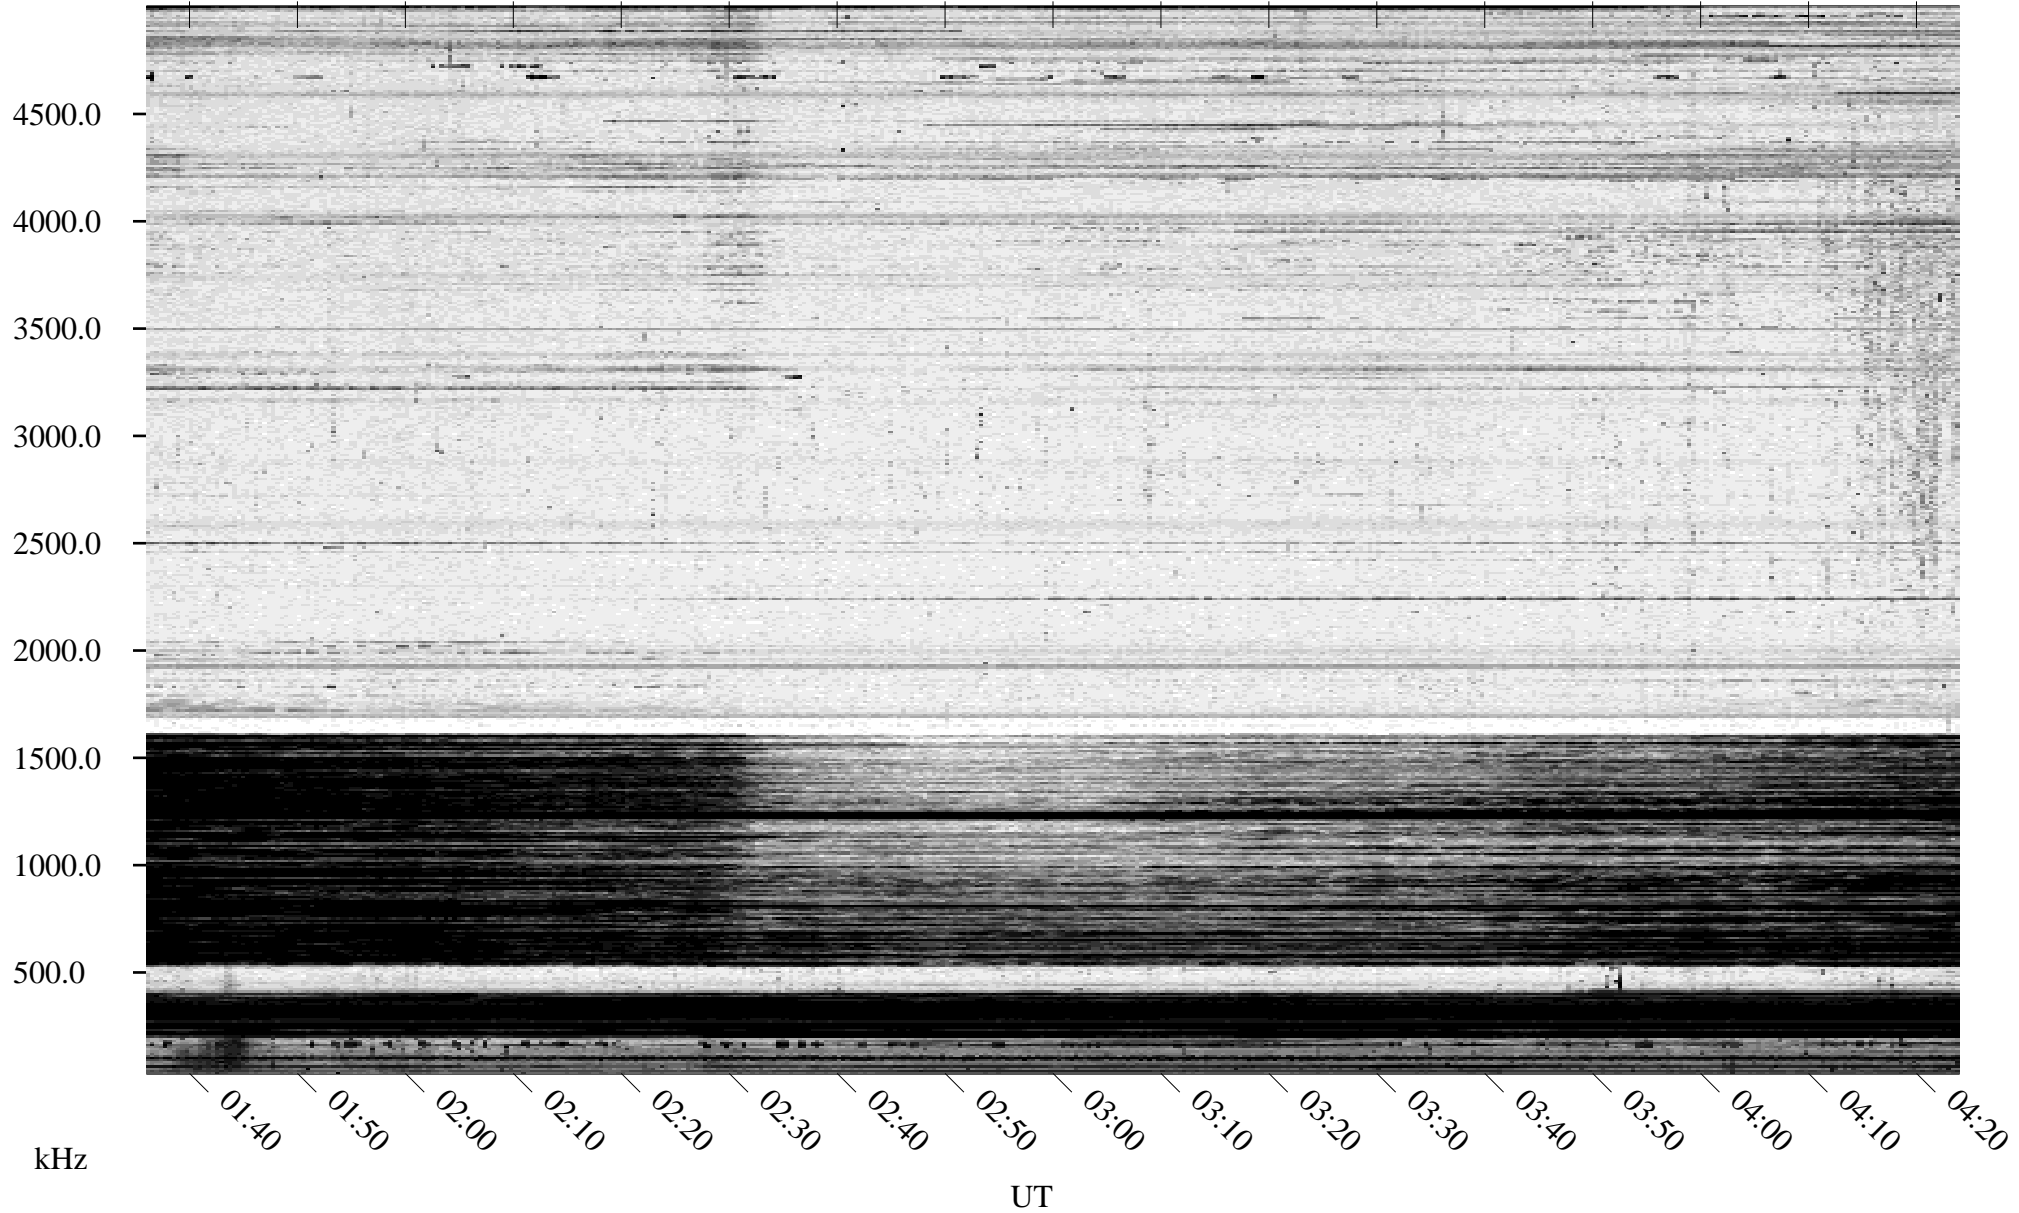

02/14/1996 Churchill, Manitoba

Linear Scale Black = 161 White = 15

ch96045l.r00m max_12

Page 1

02/14/1996 Churchill, Manitoba

Linear Scale Black = 161 White = 15

ch960451.r00m max_12

Page 2

02/15/1996 Churchill, Manitoba

Linear Scale Black = 161 White = 15

ch960451.r00m max_12

Page 3

02/15/1996 Churchill, Manitoba

Linear Scale Black = 161 White = 15

ch960451.r00m max_12

Page 4

02/15/1996 Churchill, Manitoba

Linear Scale Black = 161 White = 15

ch960451.r00m max_12

Page 5

02/15/1996 Churchill, Manitoba

Linear Scale Black = 161 White = 15

ch960451.r00m max_12

Page 6

02/15/1996 Churchill, Manitoba

Linear Scale Black = 161 White = 15

ch96045l.r00m max_12

Page 7

02/15/1996 Churchill, Manitoba

Linear Scale Black = 161 White = 15

ch960451.r00m max_12

Page 8