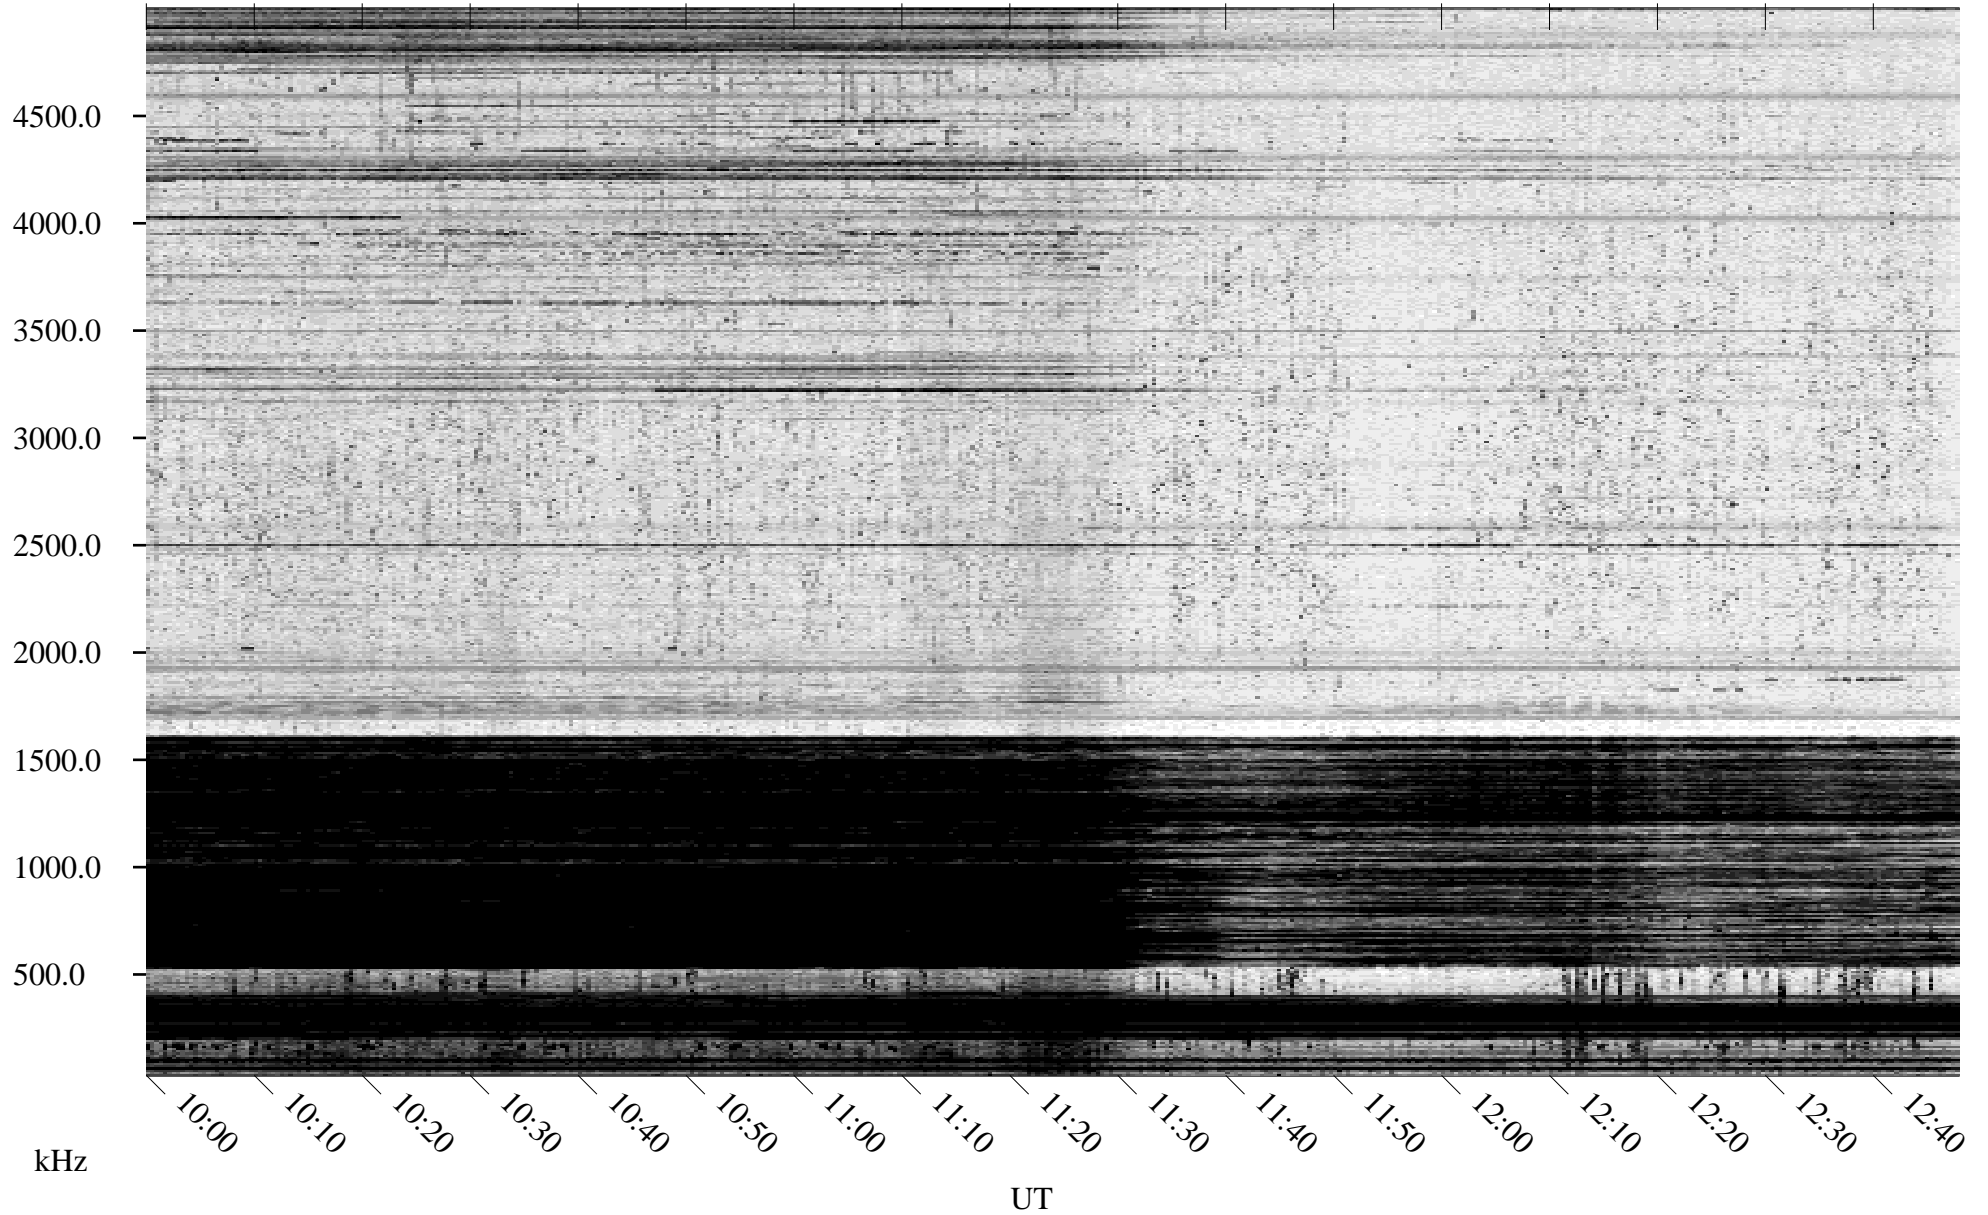

02/14/1996 Churchill, Manitoba

Linear Scale Black = 161 White = 15

ch96045l.r00m max_12

Page 1

02/14/1996 Churchill, Manitoba

Linear Scale Black = 161 White = 15

ch960451.r00m max_12

Page 2

02/15/1996 Churchill, Manitoba

Linear Scale Black = 161 White = 15

ch960451.r00m max_12

Page 3

02/15/1996 Churchill, Manitoba

Linear Scale Black = 161 White = 15

ch960451.r00m max_12

Page 4

02/15/1996 Churchill, Manitoba

Linear Scale Black = 161 White = 15

ch960451.r00m max_12

Page 5

02/15/1996 Churchill, Manitoba

Linear Scale Black = 161 White = 15

ch960451.r00m max_12

Page 6

02/15/1996 Churchill, Manitoba

Linear Scale Black = 161 White = 15

ch96045l.r00m max_12

Page 7

02/15/1996 Churchill, Manitoba

Linear Scale Black = 161 White = 15

ch960451.r00m max_12

Page 8