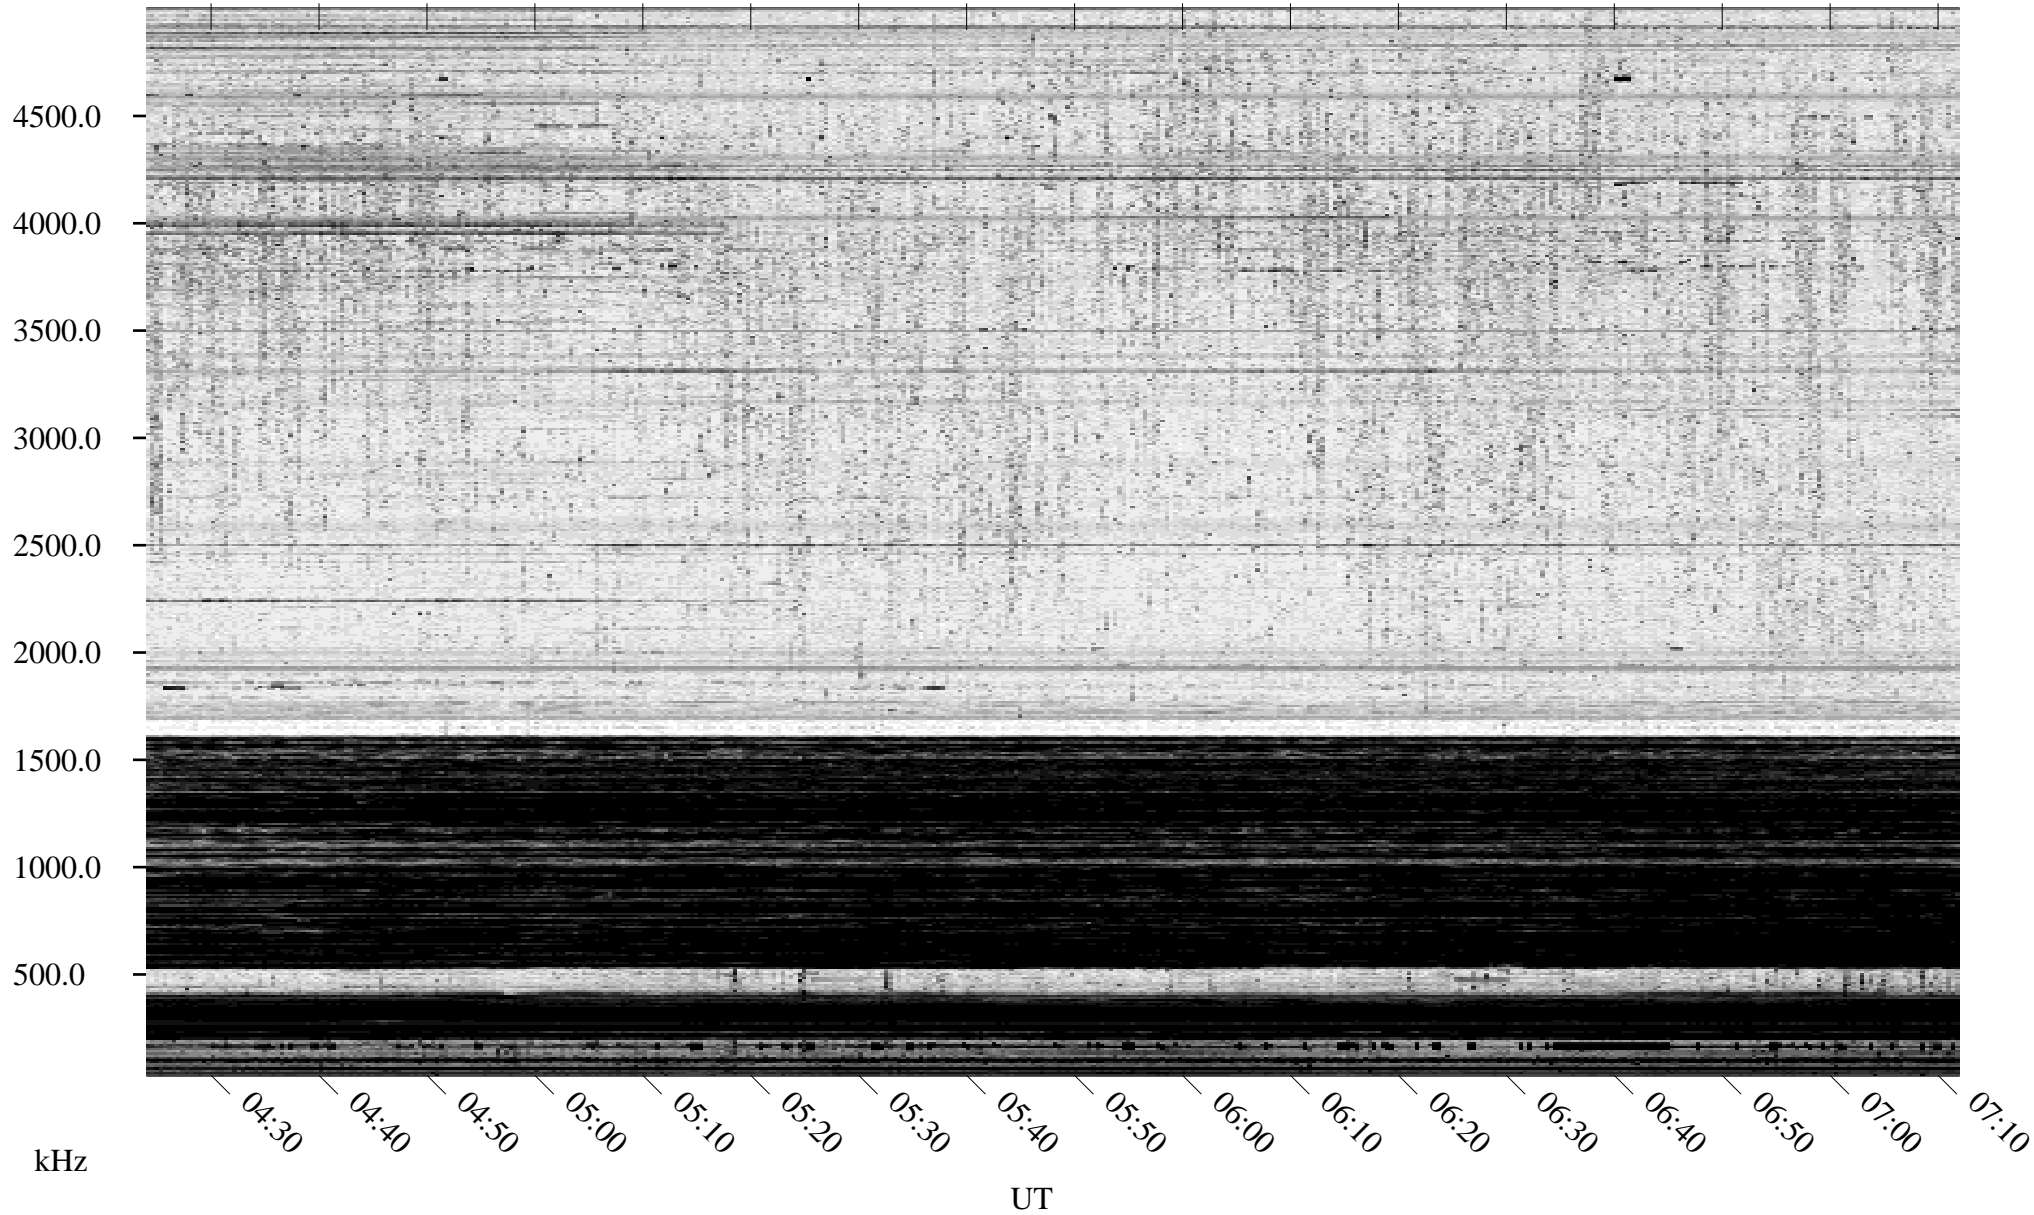

02/14/1996 Churchill, Manitoba

Linear Scale Black = 161 White = 15

ch96045l.r00m max_12

Page 1

02/14/1996 Churchill, Manitoba

Linear Scale Black = 161 White = 15

ch960451.r00m max_12

Page 2

02/15/1996 Churchill, Manitoba

Linear Scale Black = 161 White = 15

ch960451.r00m max_12

Page 3

02/15/1996 Churchill, Manitoba

Linear Scale Black = 161 White = 15

ch960451.r00m max_12

Page 4

02/15/1996 Churchill, Manitoba

Linear Scale Black = 161 White = 15

ch960451.r00m max_12

Page 5

02/15/1996 Churchill, Manitoba

Linear Scale Black = 161 White = 15

ch960451.r00m max_12

Page 6

02/15/1996 Churchill, Manitoba

Linear Scale Black = 161 White = 15

ch96045l.r00m max_12

Page 7

02/15/1996 Churchill, Manitoba

Linear Scale Black = 161 White = 15

ch960451.r00m max_12

Page 8