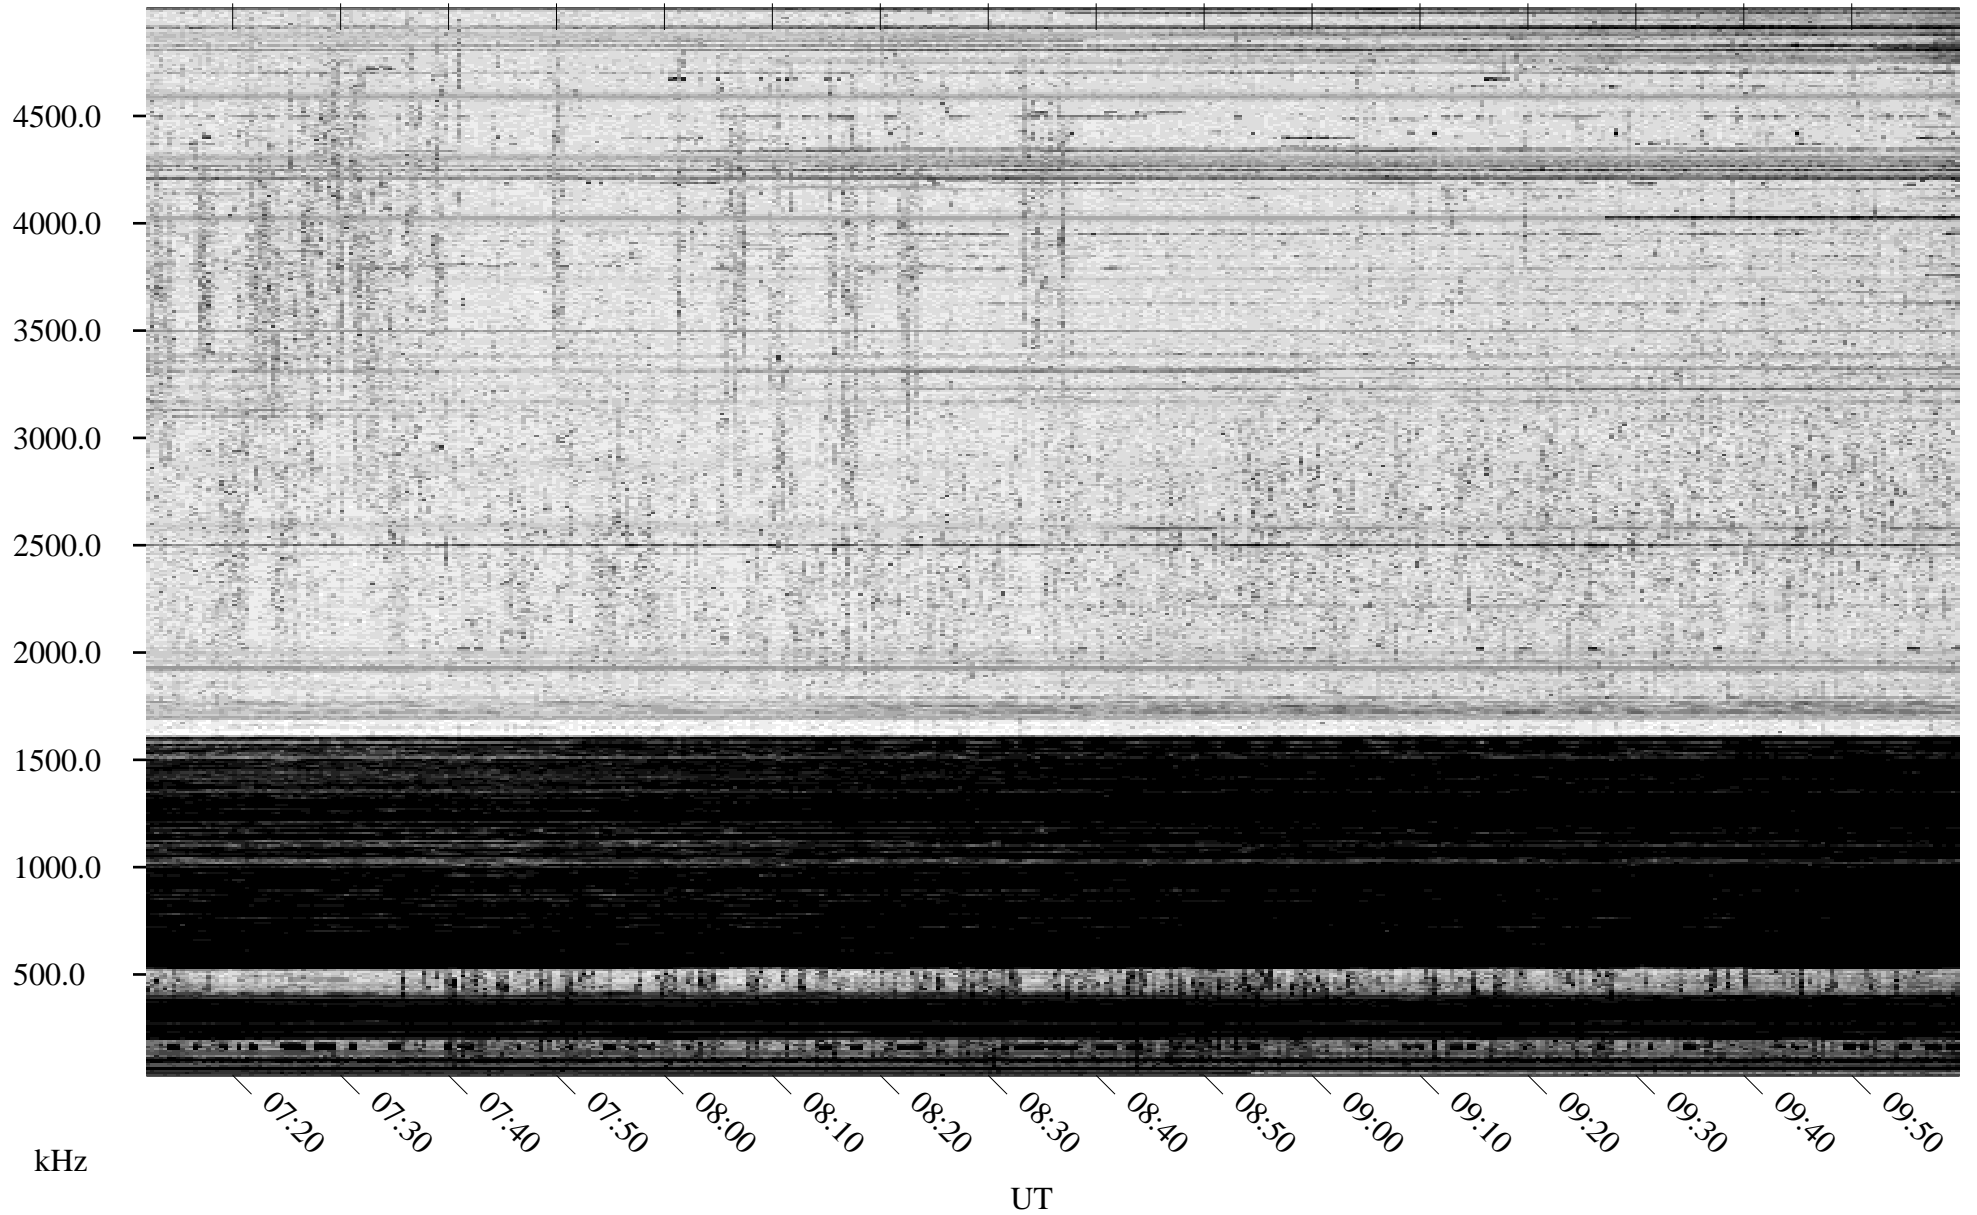

02/14/1996 Churchill, Manitoba

Linear Scale Black = 161 White = 15

ch96045l.r00m max_12

Page 1

02/14/1996 Churchill, Manitoba

Linear Scale Black = 161 White = 15

ch960451.r00m max_12

Page 2

02/15/1996 Churchill, Manitoba

Linear Scale Black = 161 White = 15

ch960451.r00m max_12

Page 3

02/15/1996 Churchill, Manitoba

Linear Scale Black = 161 White = 15

ch960451.r00m max_12

Page 4

02/15/1996 Churchill, Manitoba

Linear Scale Black = 161 White = 15

ch960451.r00m max_12

Page 5

02/15/1996 Churchill, Manitoba

Linear Scale Black = 161 White = 15

ch960451.r00m max_12

Page 6

02/15/1996 Churchill, Manitoba

Linear Scale Black = 161 White = 15

ch96045l.r00m max_12

Page 7

02/15/1996 Churchill, Manitoba

Linear Scale Black = 161 White = 15

ch960451.r00m max_12

Page 8