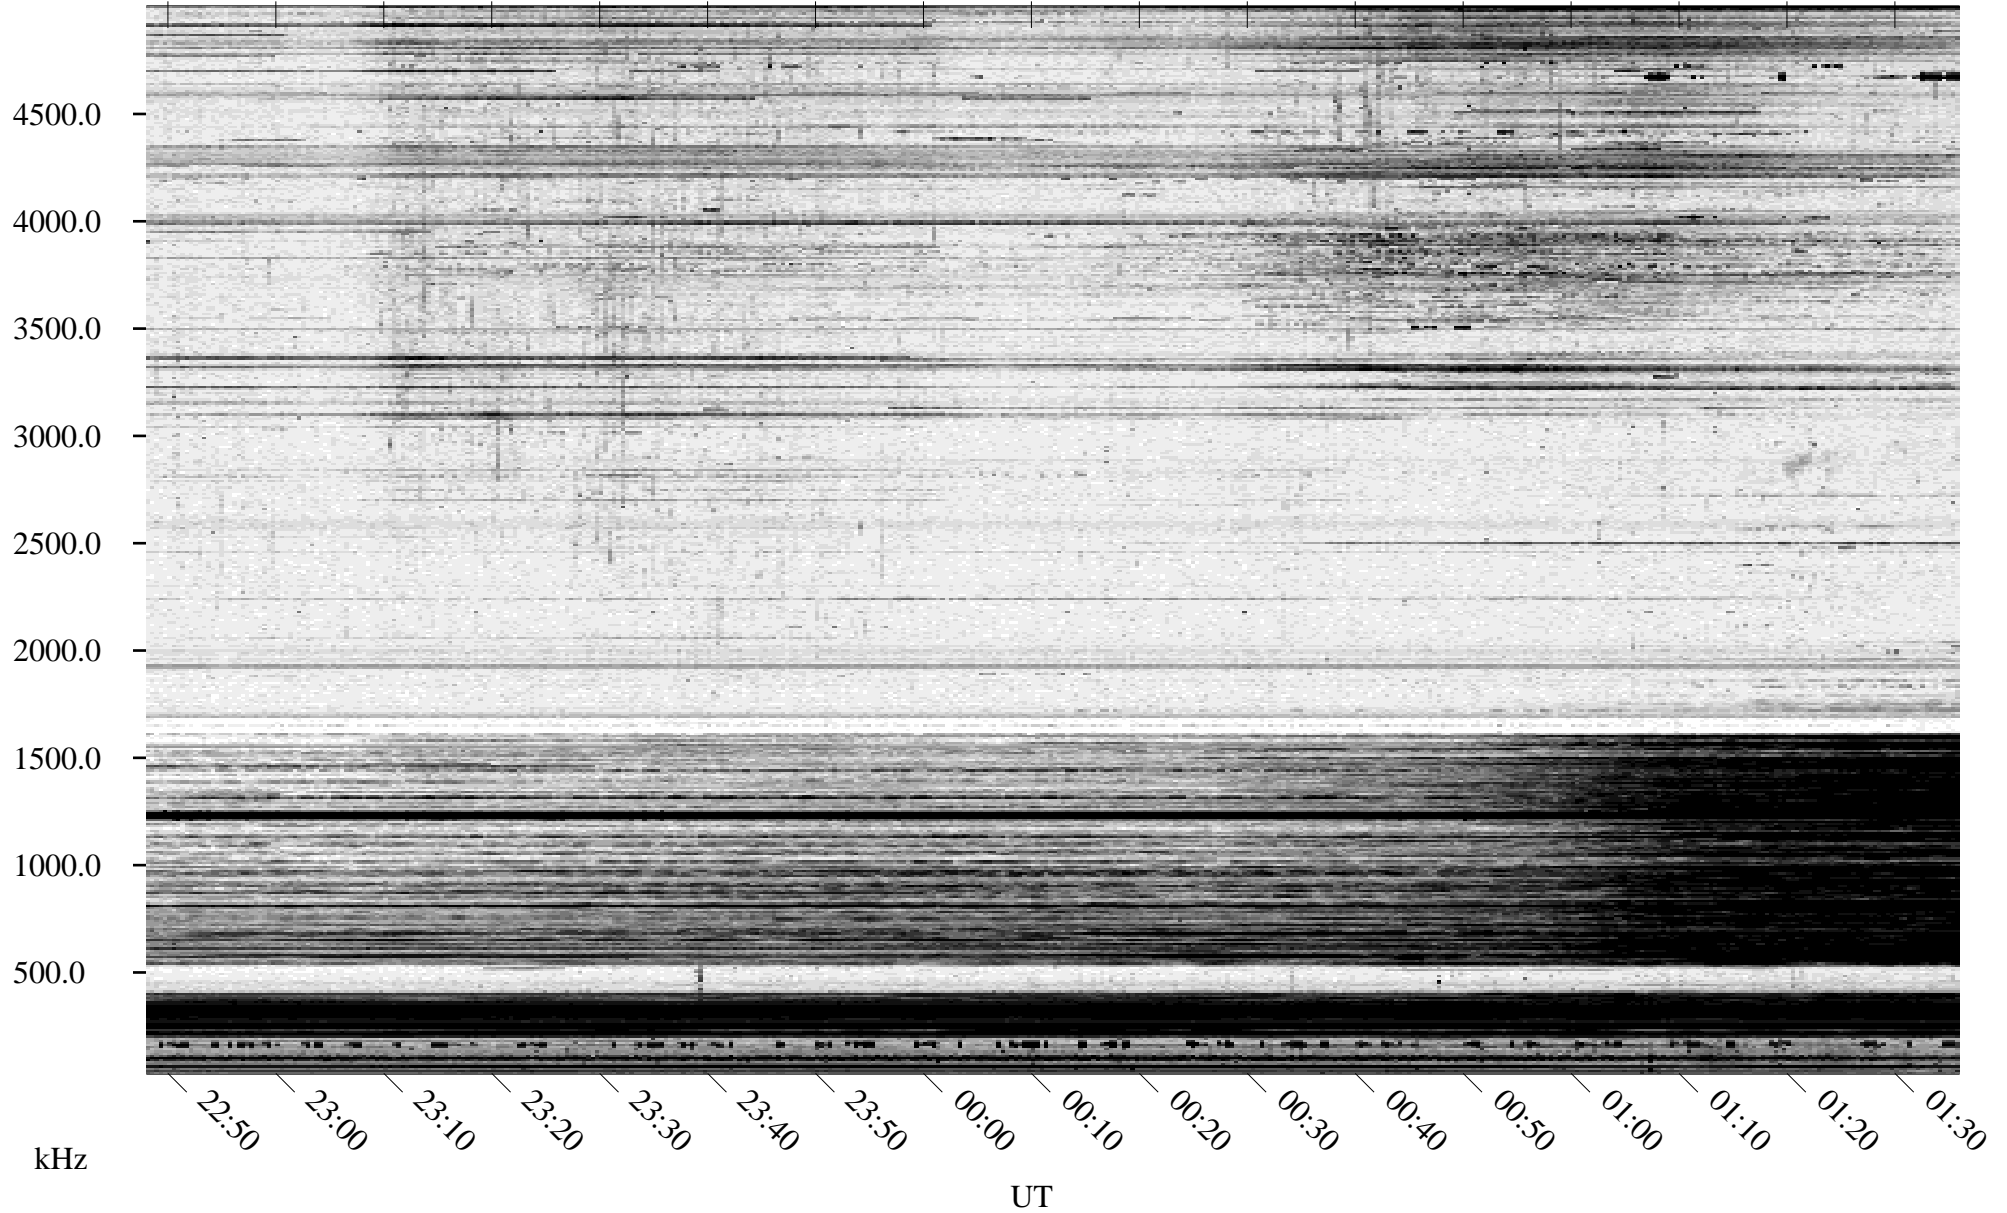

02/14/1996 Churchill, Manitoba

Linear Scale Black = 161 White = 15

ch96045l.r00m max_12

Page 1

02/14/1996 Churchill, Manitoba

Linear Scale Black = 161 White = 15

ch960451.r00m max_12

Page 2

02/15/1996 Churchill, Manitoba

Linear Scale Black = 161 White = 15

ch960451.r00m max_12

Page 3

02/15/1996 Churchill, Manitoba

Linear Scale Black = 161 White = 15

ch960451.r00m max_12

Page 4

02/15/1996 Churchill, Manitoba

Linear Scale Black = 161 White = 15

ch960451.r00m max_12

Page 5

02/15/1996 Churchill, Manitoba

Linear Scale Black = 161 White = 15

ch960451.r00m max_12

Page 6

02/15/1996 Churchill, Manitoba

Linear Scale Black = 161 White = 15

ch96045l.r00m max_12

Page 7

02/15/1996 Churchill, Manitoba

Linear Scale Black = 161 White = 15

ch960451.r00m max_12

Page 8