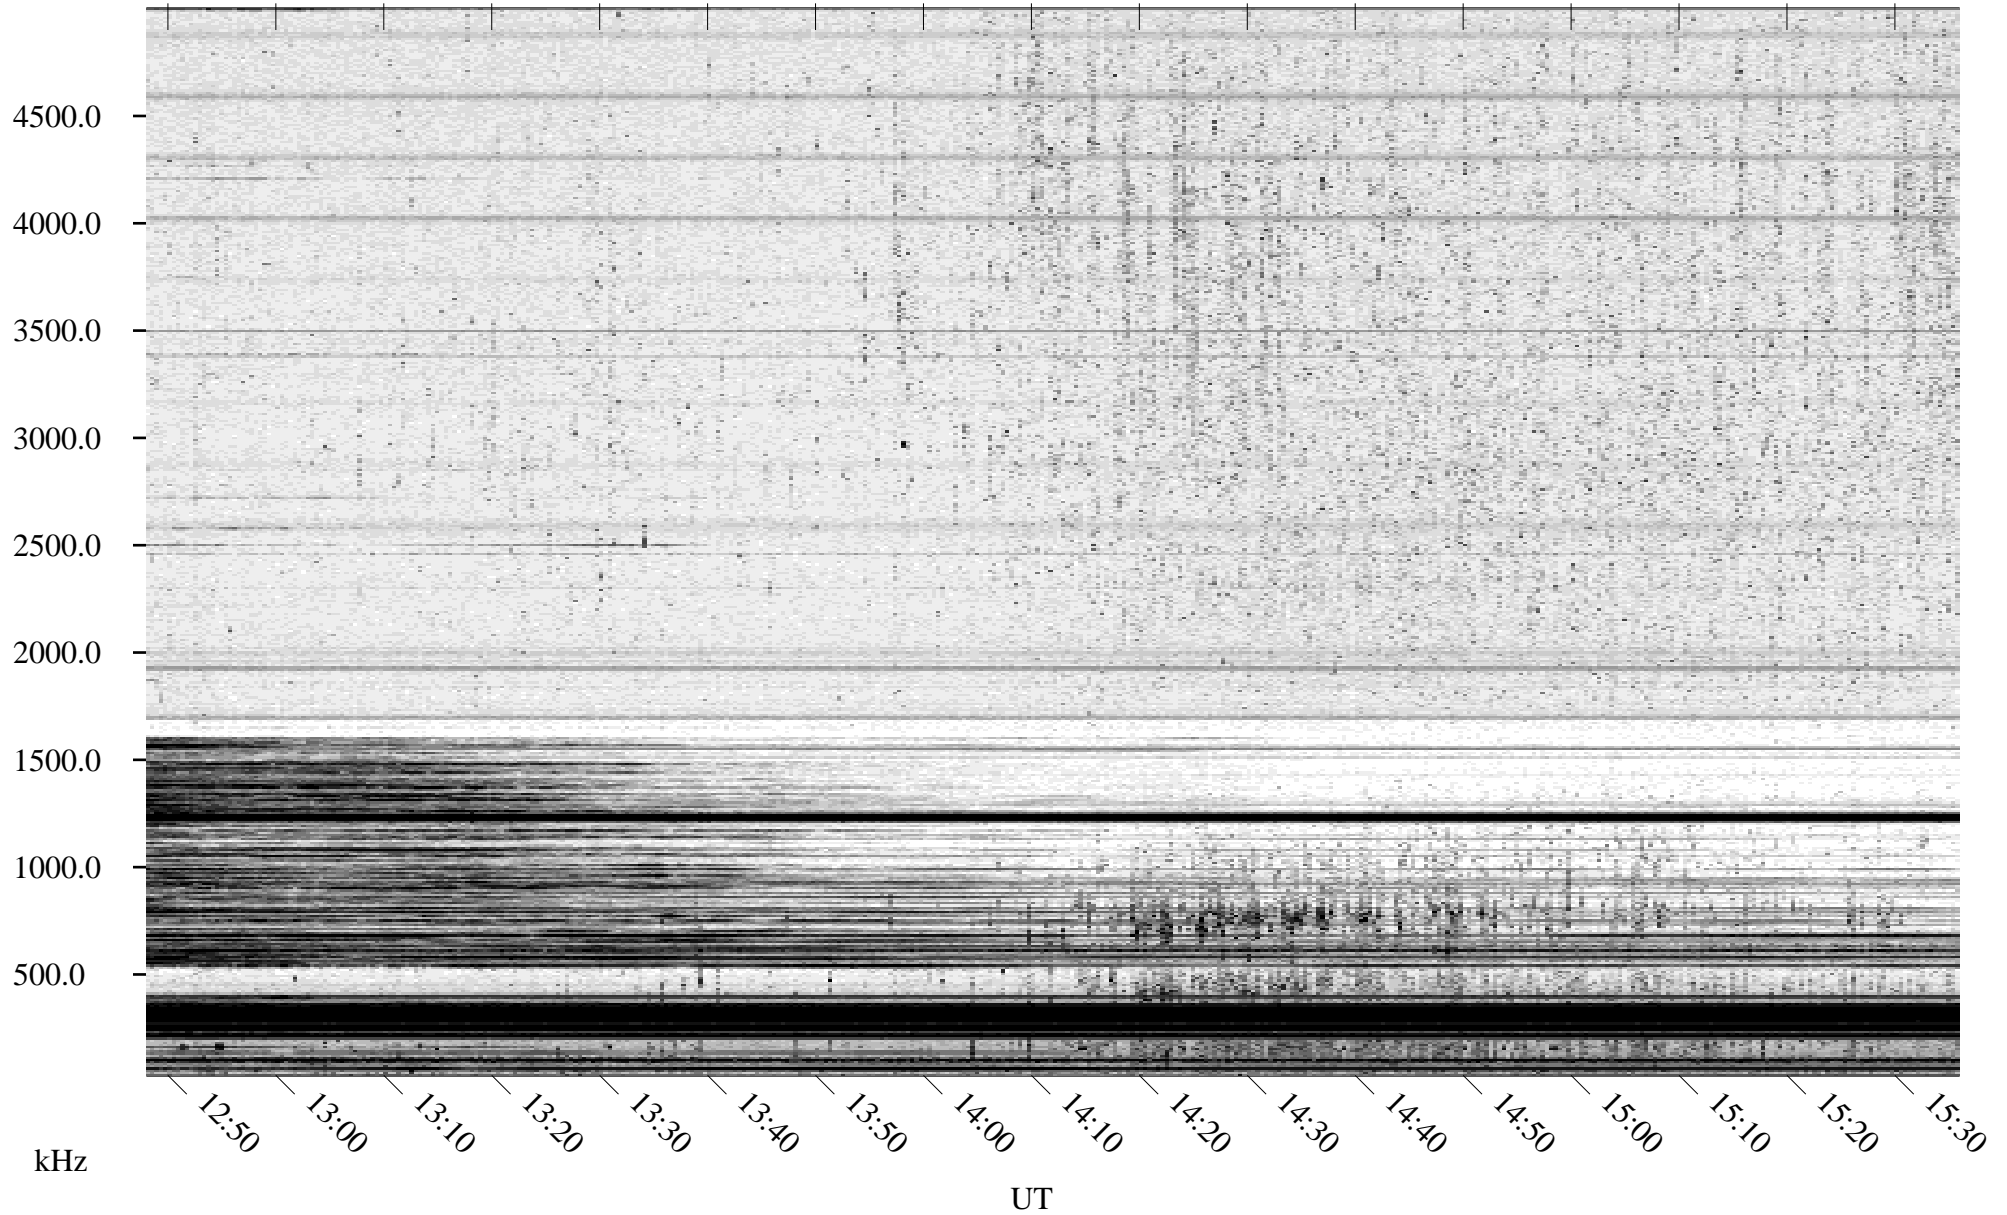

02/14/1996 Churchill, Manitoba

Linear Scale Black = 161 White = 15

ch96045l.r00m max_12

Page 1

02/14/1996 Churchill, Manitoba

Linear Scale Black = 161 White = 15

ch960451.r00m max_12

Page 2

02/15/1996 Churchill, Manitoba

Linear Scale Black = 161 White = 15

ch960451.r00m max_12

Page 3

02/15/1996 Churchill, Manitoba

Linear Scale Black = 161 White = 15

ch960451.r00m max_12

Page 4

02/15/1996 Churchill, Manitoba

Linear Scale Black = 161 White = 15

ch960451.r00m max_12

Page 5

02/15/1996 Churchill, Manitoba

Linear Scale Black = 161 White = 15

ch960451.r00m max_12

Page 6

02/15/1996 Churchill, Manitoba

Linear Scale Black = 161 White = 15

ch96045l.r00m max_12

Page 7

02/15/1996 Churchill, Manitoba

Linear Scale Black = 161 White = 15

ch960451.r00m max_12

Page 8