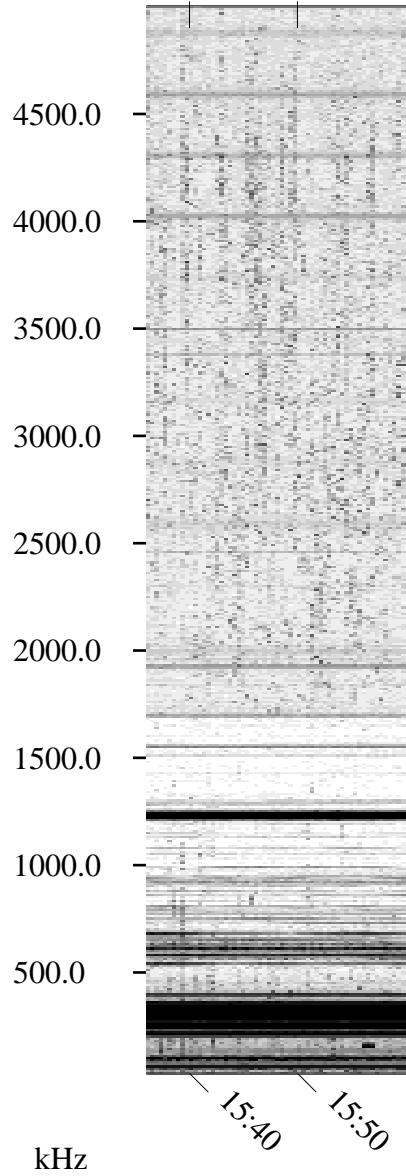

02/14/1996 Churchill, Manitoba

Linear Scale Black = 161 White = 15

ch96045l.r00m max_12

Page 1

02/14/1996 Churchill, Manitoba

Linear Scale Black = 161 White = 15

ch960451.r00m max_12

Page 2

02/15/1996 Churchill, Manitoba

Linear Scale Black = 161 White = 15

ch960451.r00m max_12

Page 3

02/15/1996 Churchill, Manitoba

Linear Scale Black = 161 White = 15

ch960451.r00m max_12

Page 4

02/15/1996 Churchill, Manitoba

Linear Scale Black = 161 White = 15

ch960451.r00m max_12

Page 5

02/15/1996 Churchill, Manitoba

Linear Scale Black = 161 White = 15

ch960451.r00m max_12

Page 6

02/15/1996 Churchill, Manitoba

Linear Scale Black = 161 White = 15

ch96045l.r00m max_12

Page 7

02/15/1996 Churchill, Manitoba

Linear Scale Black = 161 White = 15

ch960451.r00m max_12

Page 8