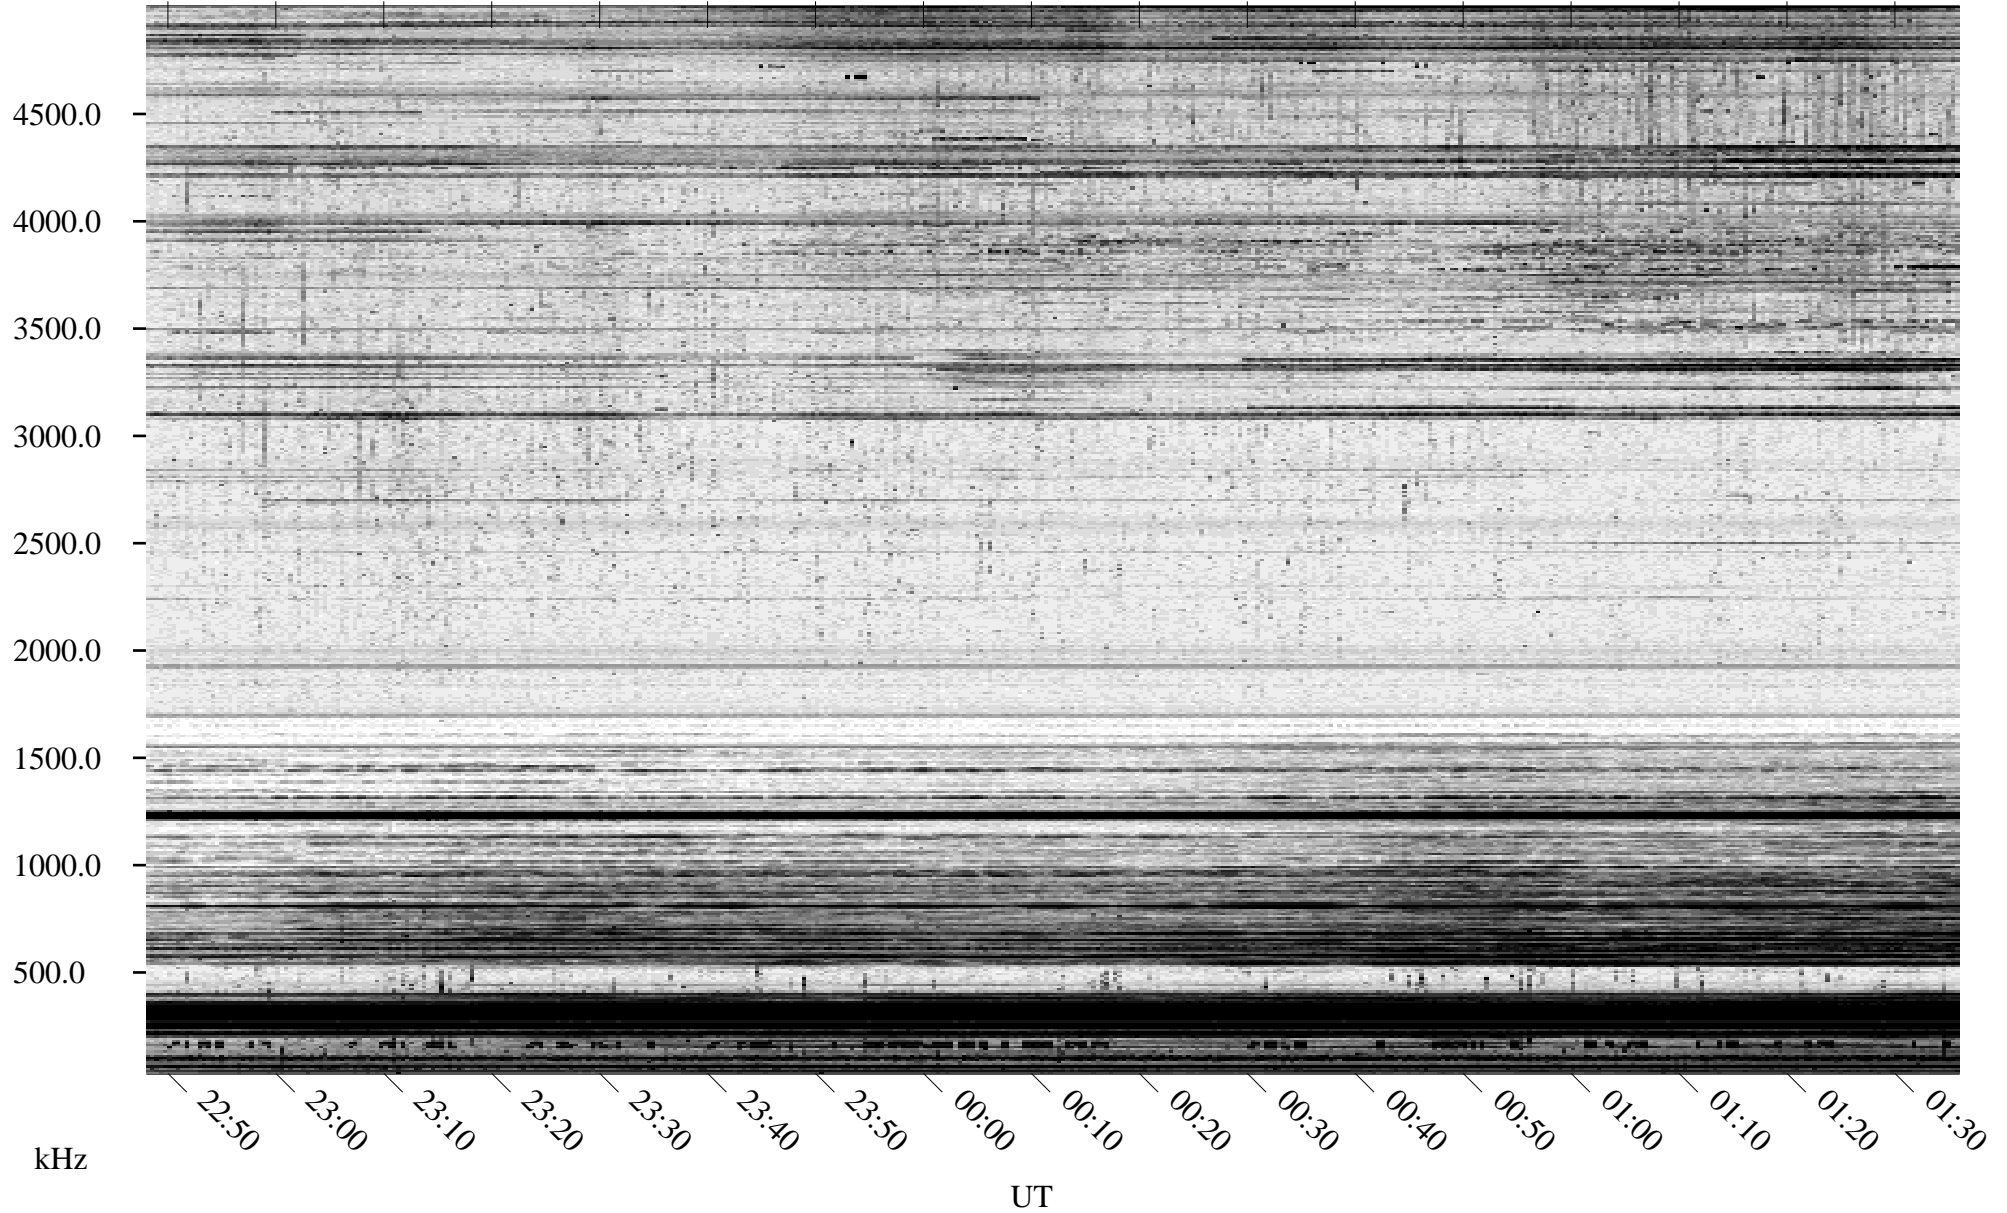

02/15/1996 Churchill, Manitoba

Linear Scale Black = 161 White = 15

ch96046l.r00m max_12

Page 1

02/15/1996 Churchill, Manitoba

Linear Scale Black = 161 White = 15

ch96046l.r00m max_12

Page 2

02/16/1996 Churchill, Manitoba

Linear Scale Black = 161 White = 15

ch96046l.r00m max_12

Page 3

02/16/1996 Churchill, Manitoba

Linear Scale Black = 161 White = 15

ch96046l.r00m max_12

Page 4

02/16/1996 Churchill, Manitoba

Linear Scale Black = 161 White = 15

ch96046l.r00m max_12

Page 5

02/16/1996 Churchill, Manitoba

Linear Scale Black = 161 White = 15

ch96046l.r00m max_12

Page 6

02/16/1996 Churchill, Manitoba

Linear Scale Black = 161 White = 15

ch96046l.r00m max_12

Page 7

02/16/1996 Churchill, Manitoba

Linear Scale Black = 161 White = 15

ch96046l.r00m max_12

Page 8