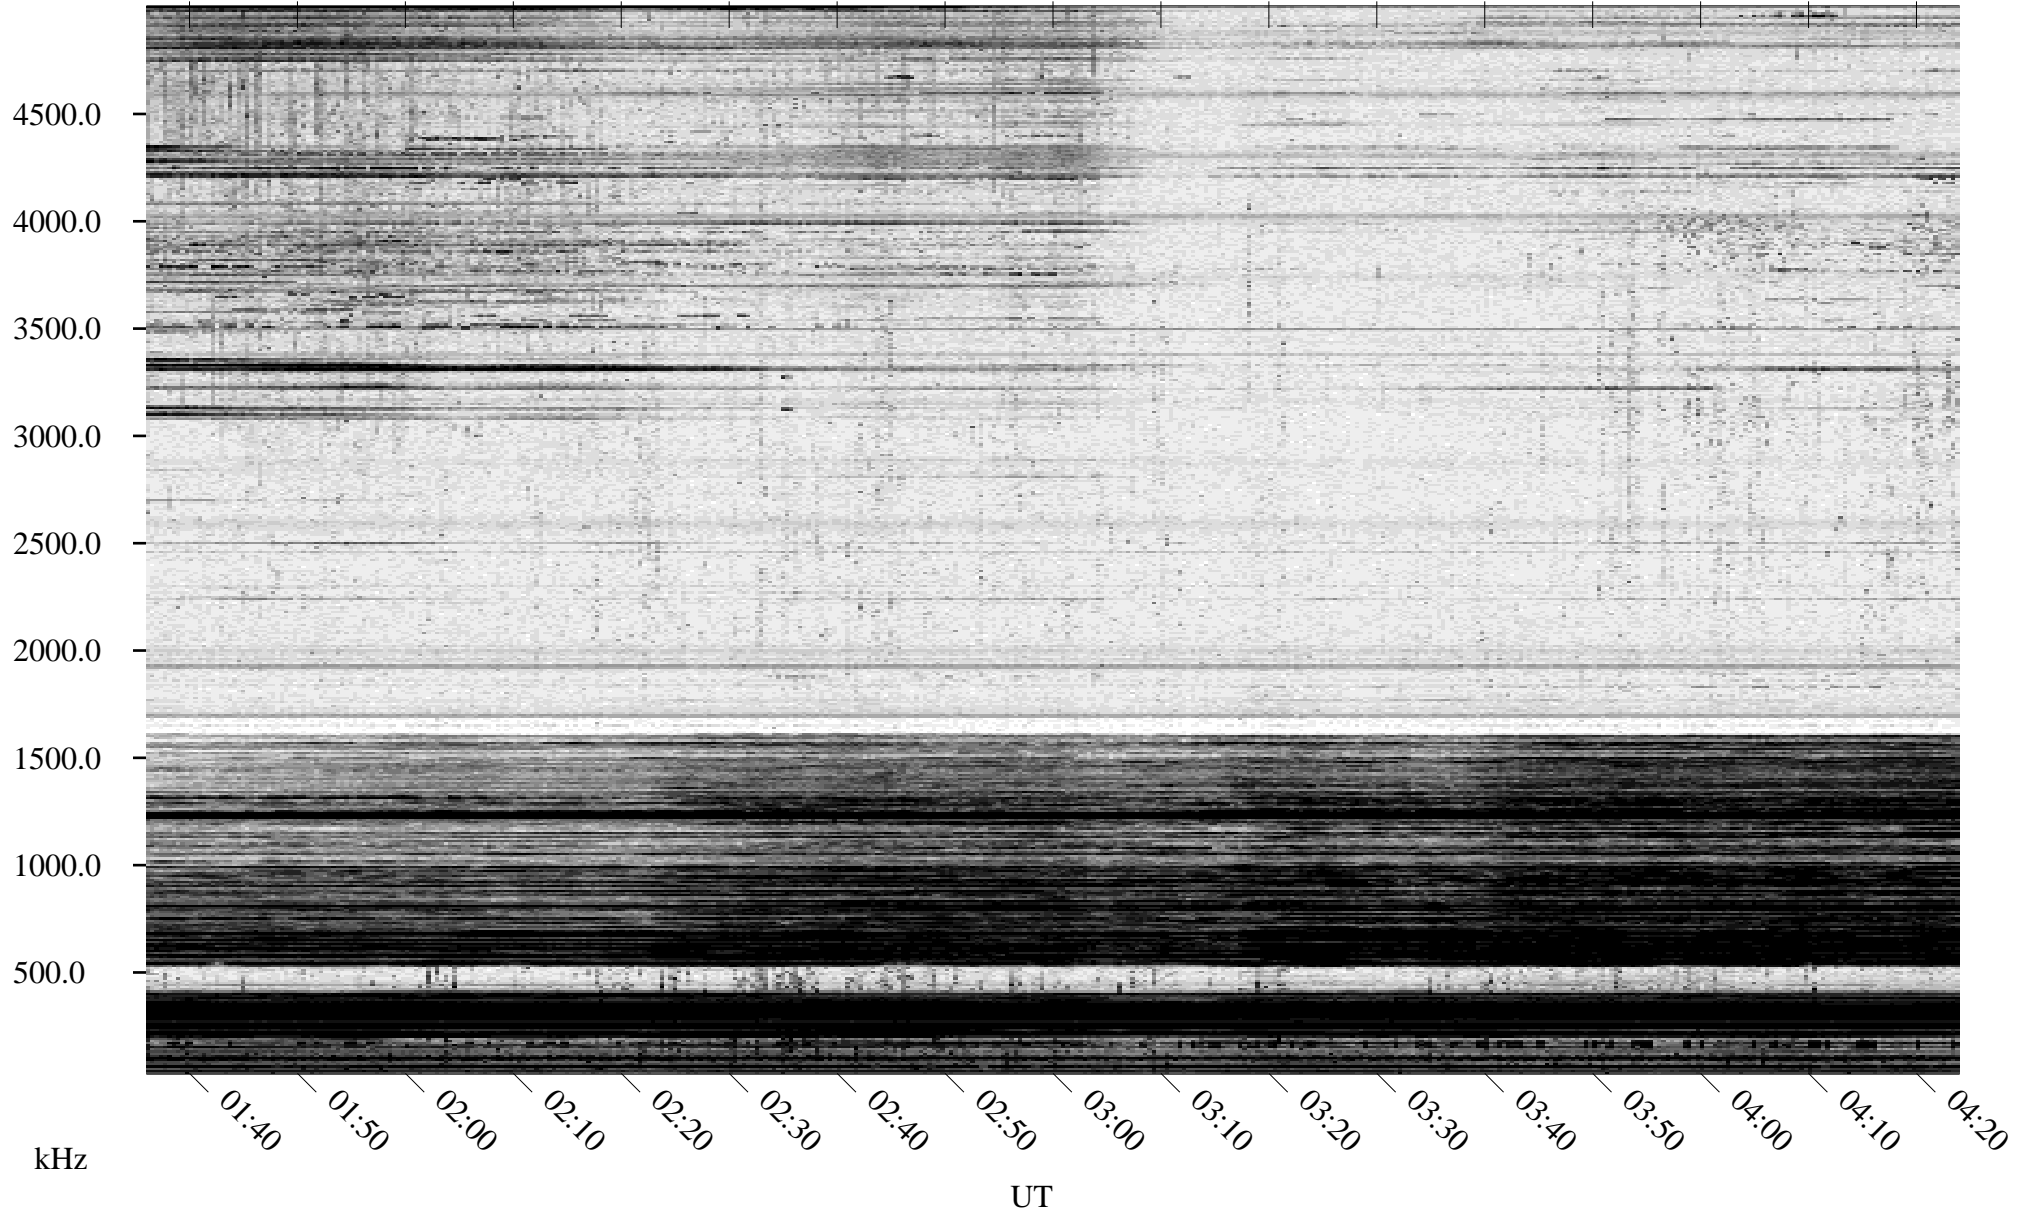

02/15/1996 Churchill, Manitoba

Linear Scale Black = 161 White = 15

ch96046l.r00m max_12

Page 1

02/15/1996 Churchill, Manitoba

Linear Scale Black = 161 White = 15

ch96046l.r00m max_12

Page 2

02/16/1996 Churchill, Manitoba

Linear Scale Black = 161 White = 15

ch96046l.r00m max_12

Page 3

02/16/1996 Churchill, Manitoba

Linear Scale Black = 161 White = 15

ch96046l.r00m max_12

Page 4

02/16/1996 Churchill, Manitoba

Linear Scale Black = 161 White = 15

ch96046l.r00m max_12

Page 5

02/16/1996 Churchill, Manitoba

Linear Scale Black = 161 White = 15

ch96046l.r00m max_12

Page 6

02/16/1996 Churchill, Manitoba

Linear Scale Black = 161 White = 15

ch96046l.r00m max_12

Page 7

02/16/1996 Churchill, Manitoba

Linear Scale Black = 161 White = 15

ch96046l.r00m max_12

Page 8