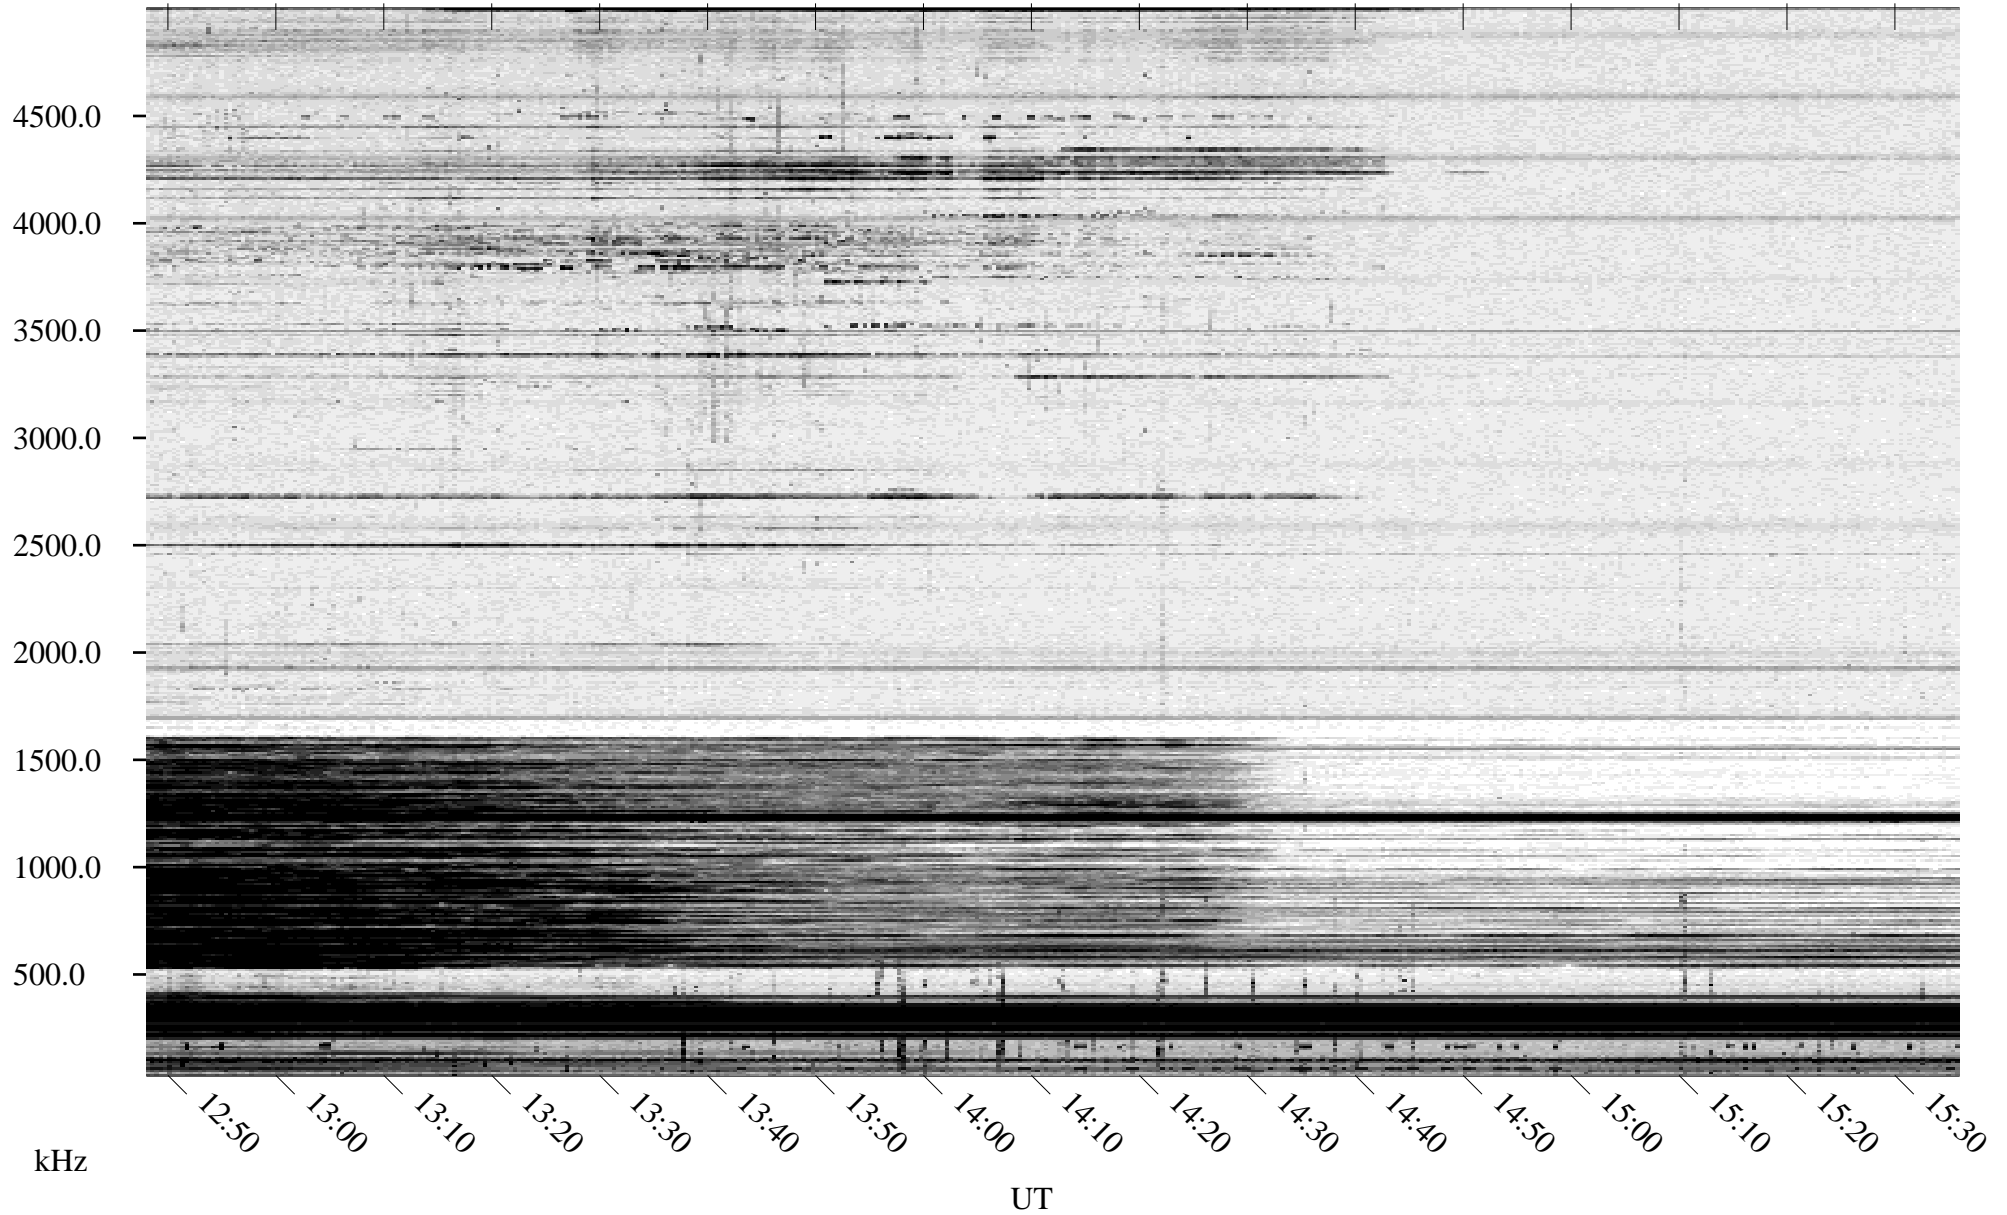

02/15/1996 Churchill, Manitoba

Linear Scale Black = 161 White = 15

ch96046l.r00m max_12

Page 1

02/15/1996 Churchill, Manitoba

Linear Scale Black = 161 White = 15

ch96046l.r00m max_12

Page 2

02/16/1996 Churchill, Manitoba

Linear Scale Black = 161 White = 15

ch96046l.r00m max_12

Page 3

02/16/1996 Churchill, Manitoba

Linear Scale Black = 161 White = 15

ch96046l.r00m max_12

Page 4

02/16/1996 Churchill, Manitoba

Linear Scale Black = 161 White = 15

ch96046l.r00m max_12

Page 5

02/16/1996 Churchill, Manitoba

Linear Scale Black = 161 White = 15

ch96046l.r00m max_12

Page 6

02/16/1996 Churchill, Manitoba

Linear Scale Black = 161 White = 15

ch96046l.r00m max_12

Page 7

02/16/1996 Churchill, Manitoba

Linear Scale Black = 161 White = 15

ch96046l.r00m max_12

Page 8