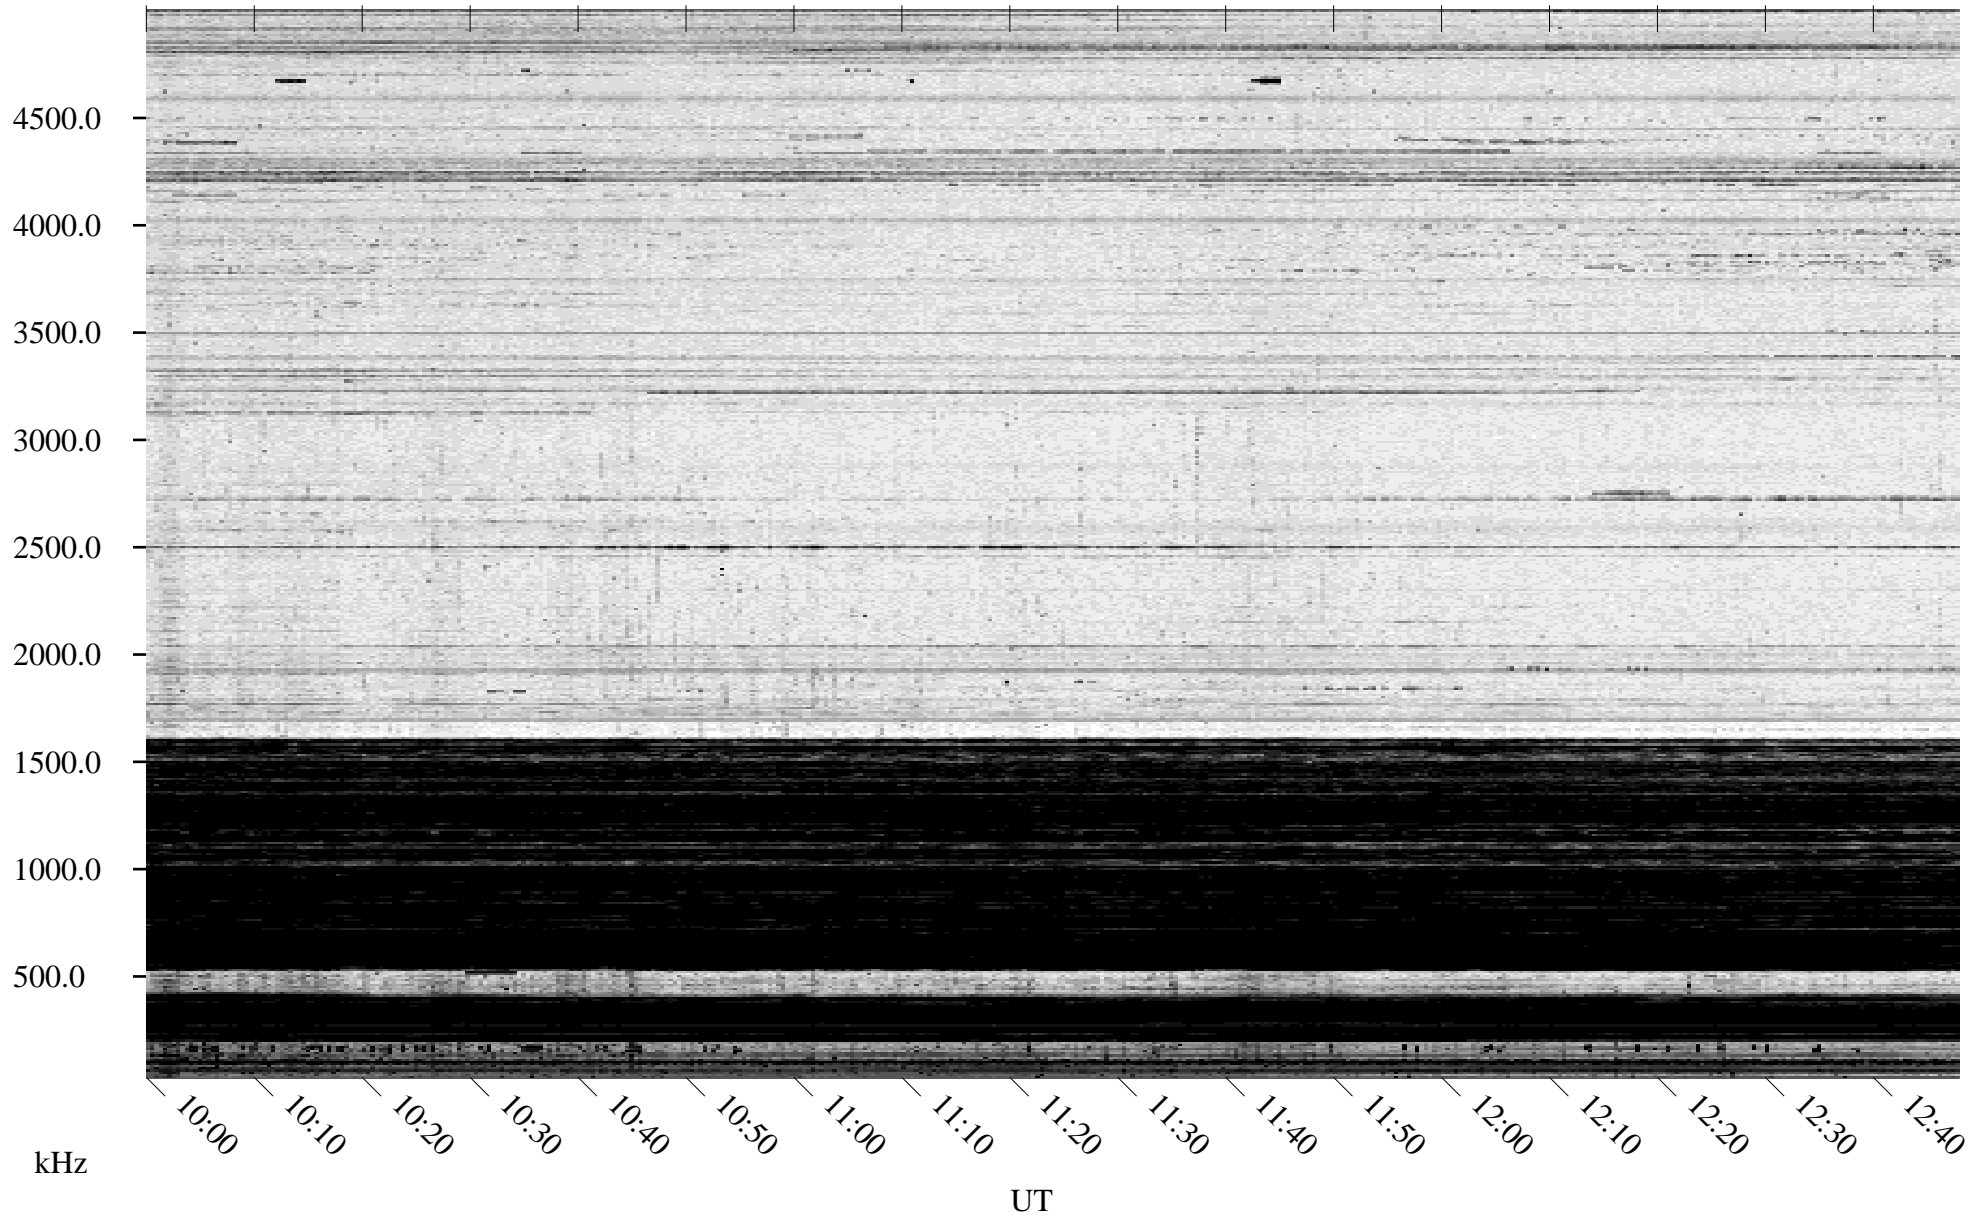

02/15/1996 Churchill, Manitoba

Linear Scale Black = 161 White = 15

ch96046l.r00m max_12

Page 1

02/15/1996 Churchill, Manitoba

Linear Scale Black = 161 White = 15

ch96046l.r00m max_12

Page 2

02/16/1996 Churchill, Manitoba

Linear Scale Black = 161 White = 15

ch96046l.r00m max_12

Page 3

02/16/1996 Churchill, Manitoba

Linear Scale Black = 161 White = 15

ch96046l.r00m max_12

Page 4

02/16/1996 Churchill, Manitoba

Linear Scale Black = 161 White = 15

ch96046l.r00m max_12

Page 5

02/16/1996 Churchill, Manitoba

Linear Scale Black = 161 White = 15

ch96046l.r00m max_12

Page 6

02/16/1996 Churchill, Manitoba

Linear Scale Black = 161 White = 15

ch96046l.r00m max_12

Page 7

02/16/1996 Churchill, Manitoba

Linear Scale Black = 161 White = 15

ch96046l.r00m max_12

Page 8