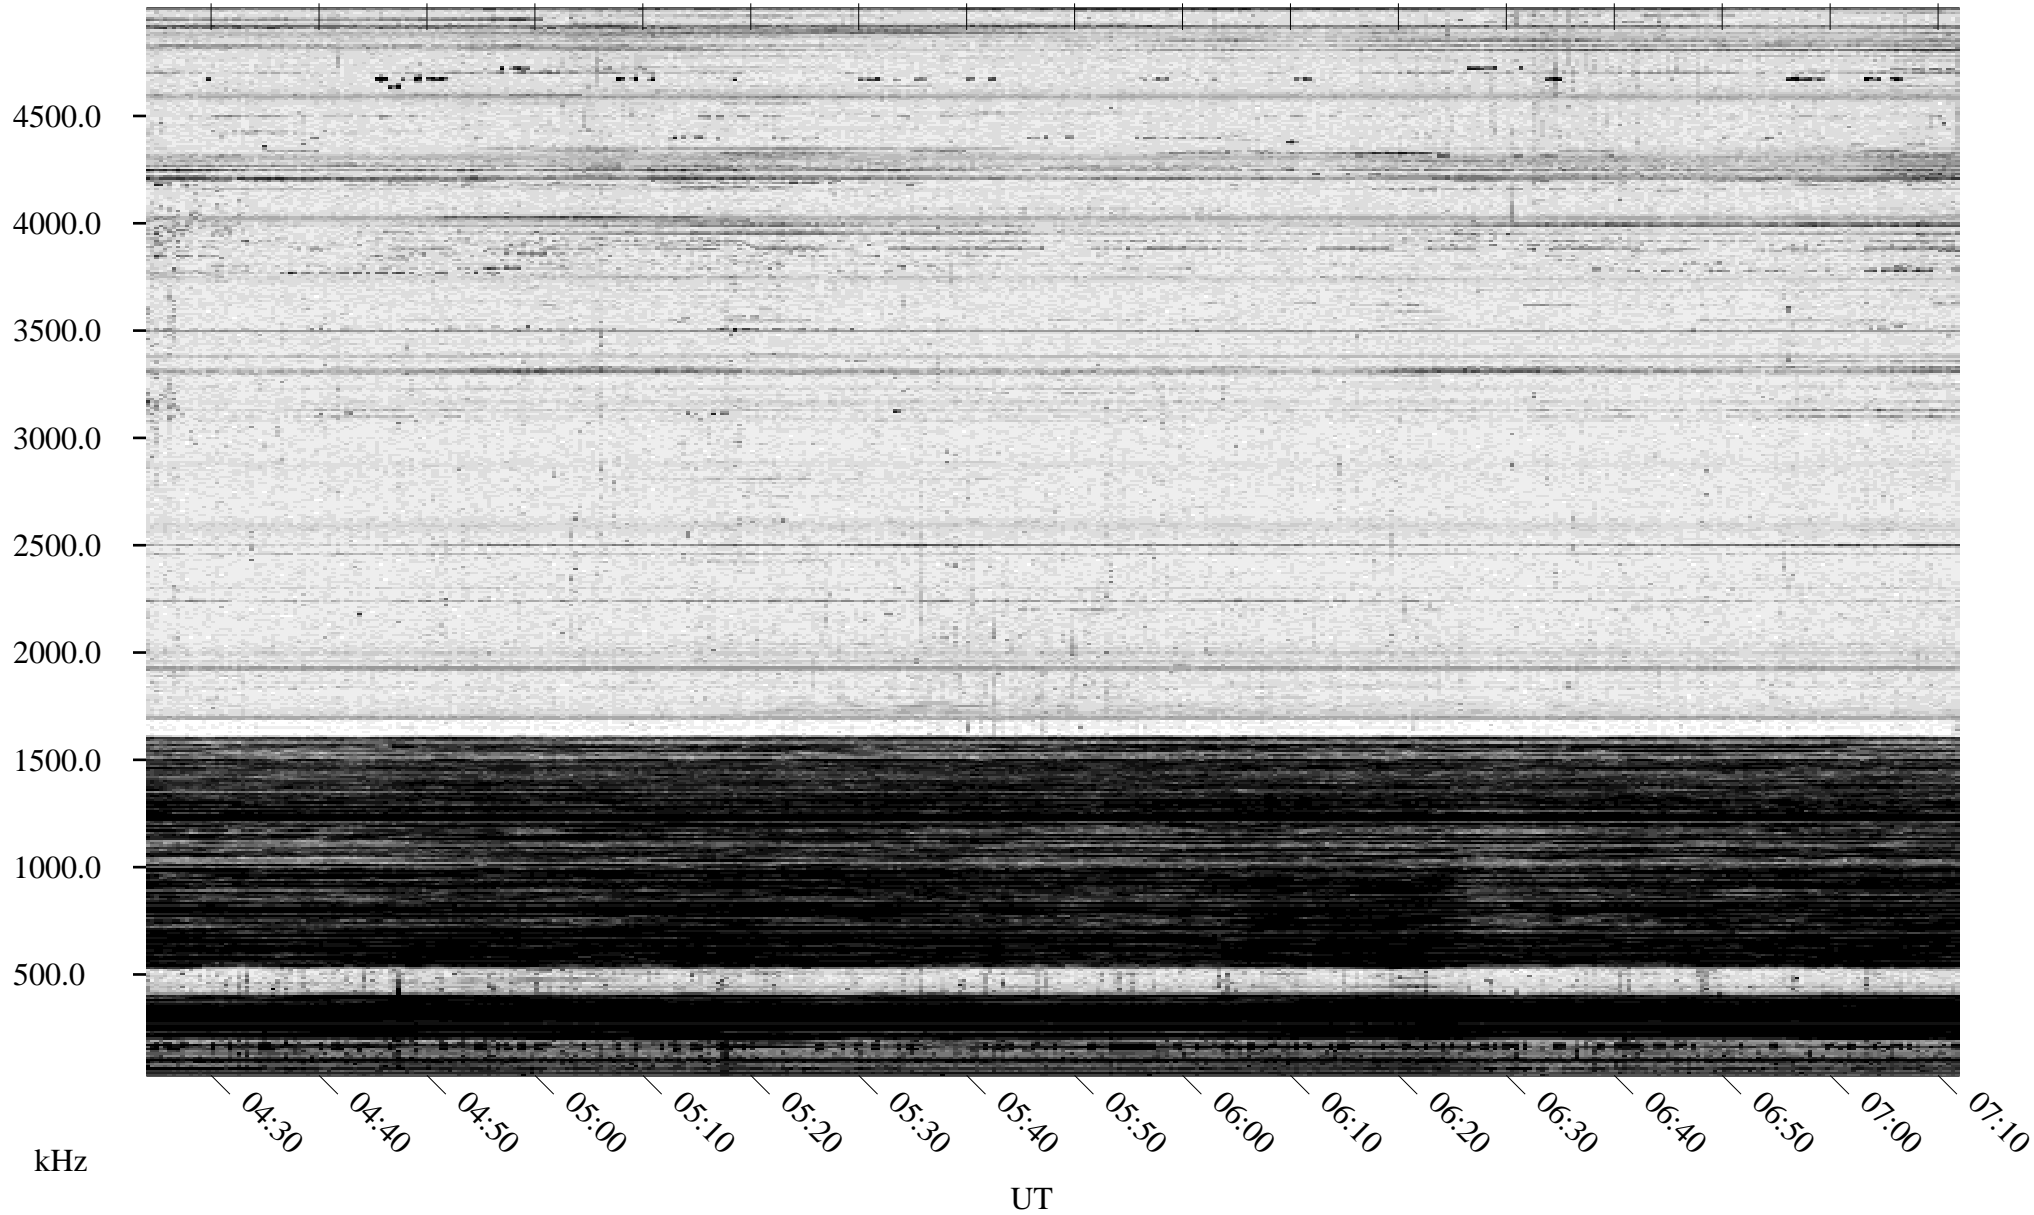

02/15/1996 Churchill, Manitoba

Linear Scale Black = 161 White = 15

ch96046l.r00m max_12

Page 1

02/15/1996 Churchill, Manitoba

Linear Scale Black = 161 White = 15

ch96046l.r00m max_12

Page 2

02/16/1996 Churchill, Manitoba

Linear Scale Black = 161 White = 15

ch96046l.r00m max_12

Page 3

02/16/1996 Churchill, Manitoba

Linear Scale Black = 161 White = 15

ch96046l.r00m max_12

Page 4

02/16/1996 Churchill, Manitoba

Linear Scale Black = 161 White = 15

ch96046l.r00m max_12

Page 5

02/16/1996 Churchill, Manitoba

Linear Scale Black = 161 White = 15

ch96046l.r00m max_12

Page 6

02/16/1996 Churchill, Manitoba

Linear Scale Black = 161 White = 15

ch96046l.r00m max_12

Page 7

02/16/1996 Churchill, Manitoba

Linear Scale Black = 161 White = 15

ch96046l.r00m max_12

Page 8