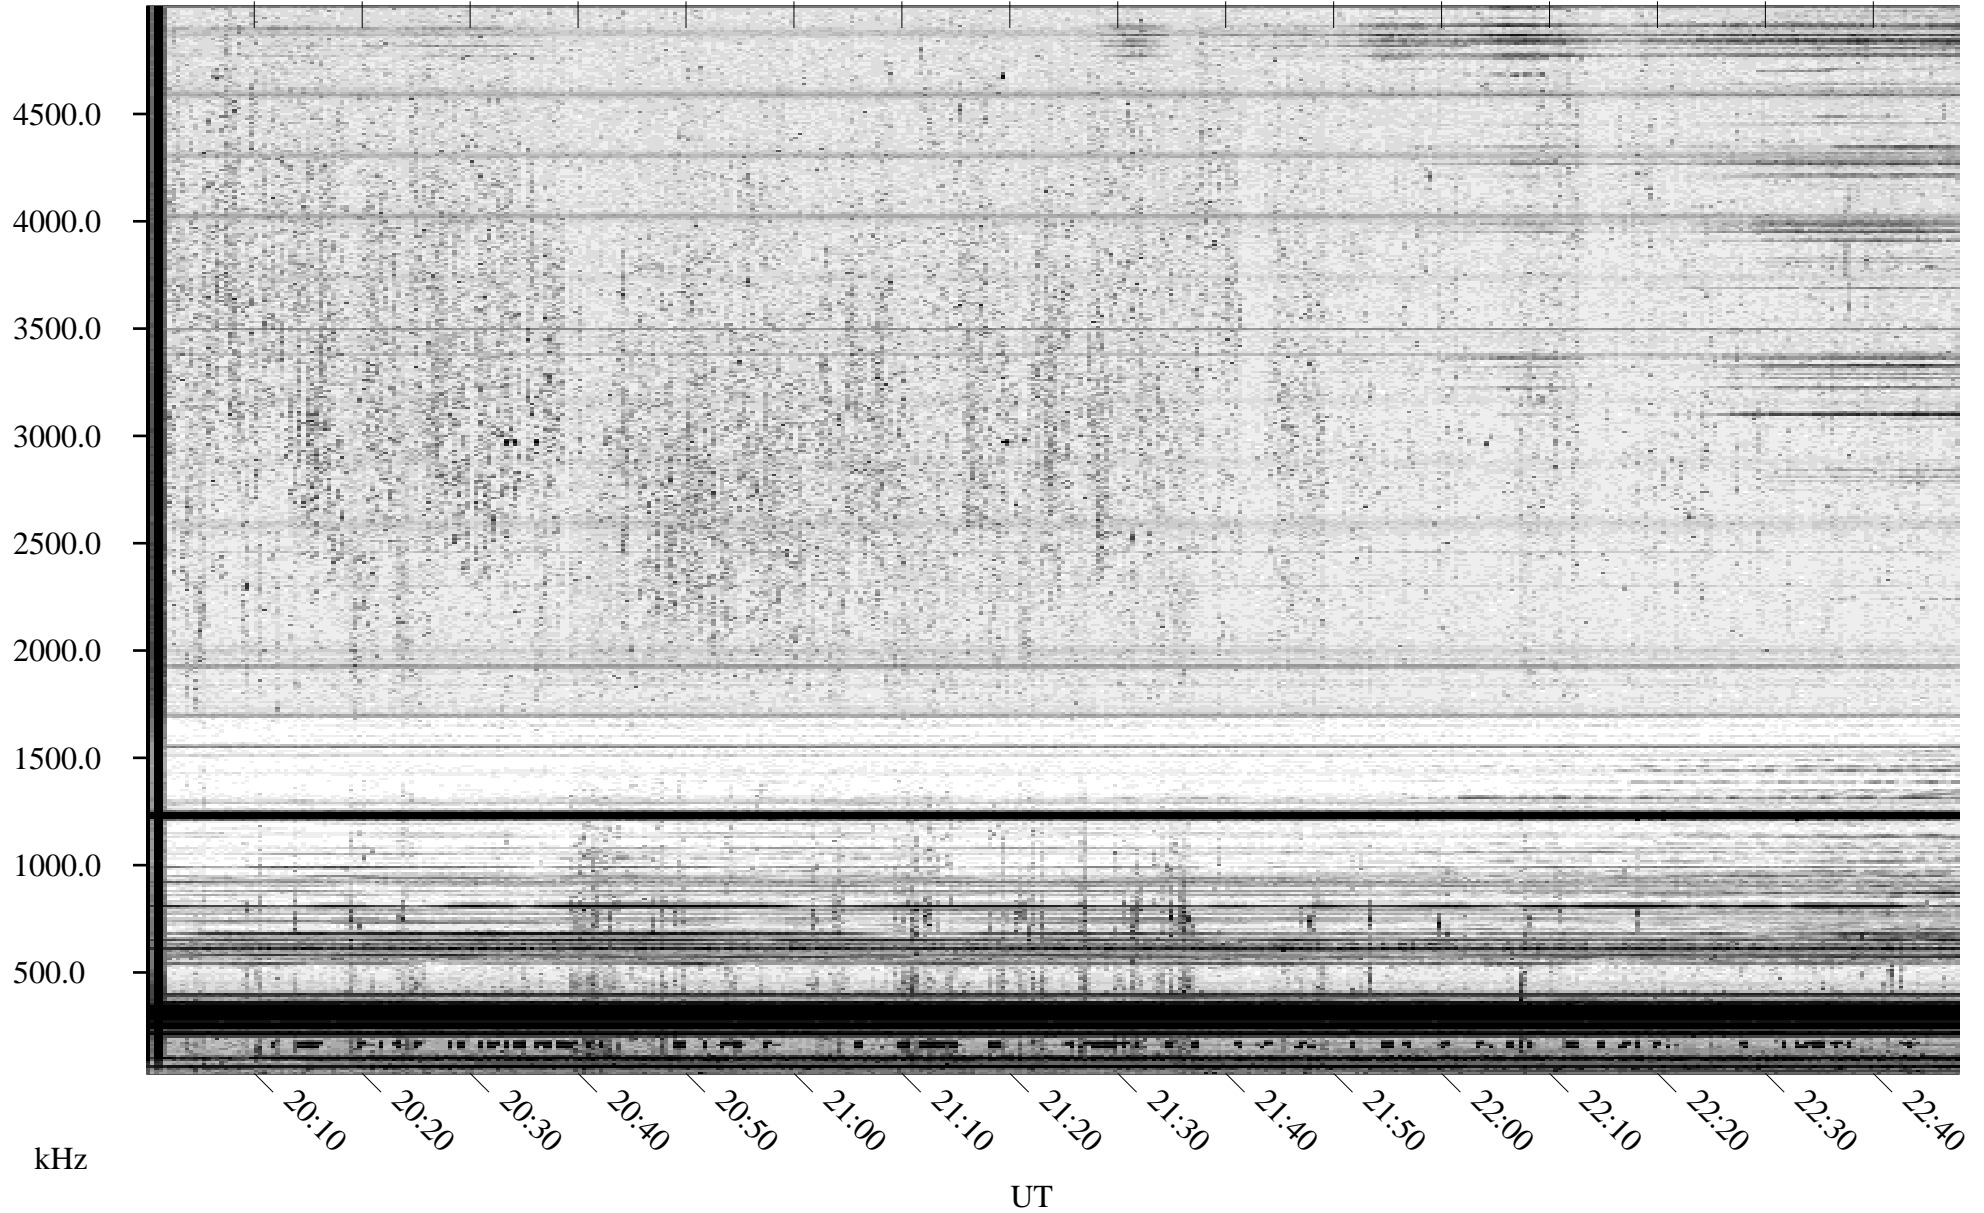

02/15/1996 Churchill, Manitoba

Linear Scale Black = 161 White = 15

ch96046l.r00m max_12

Page 1

02/15/1996 Churchill, Manitoba

Linear Scale Black = 161 White = 15

ch96046l.r00m max_12

Page 2

02/16/1996 Churchill, Manitoba

Linear Scale Black = 161 White = 15

ch96046l.r00m max_12

Page 3

02/16/1996 Churchill, Manitoba

Linear Scale Black = 161 White = 15

ch96046l.r00m max_12

Page 4

02/16/1996 Churchill, Manitoba

Linear Scale Black = 161 White = 15

ch96046l.r00m max_12

Page 5

02/16/1996 Churchill, Manitoba

Linear Scale Black = 161 White = 15

ch96046l.r00m max_12

Page 6

02/16/1996 Churchill, Manitoba

Linear Scale Black = 161 White = 15

ch96046l.r00m max_12

Page 7

02/16/1996 Churchill, Manitoba

Linear Scale Black = 161 White = 15

ch96046l.r00m max_12

Page 8