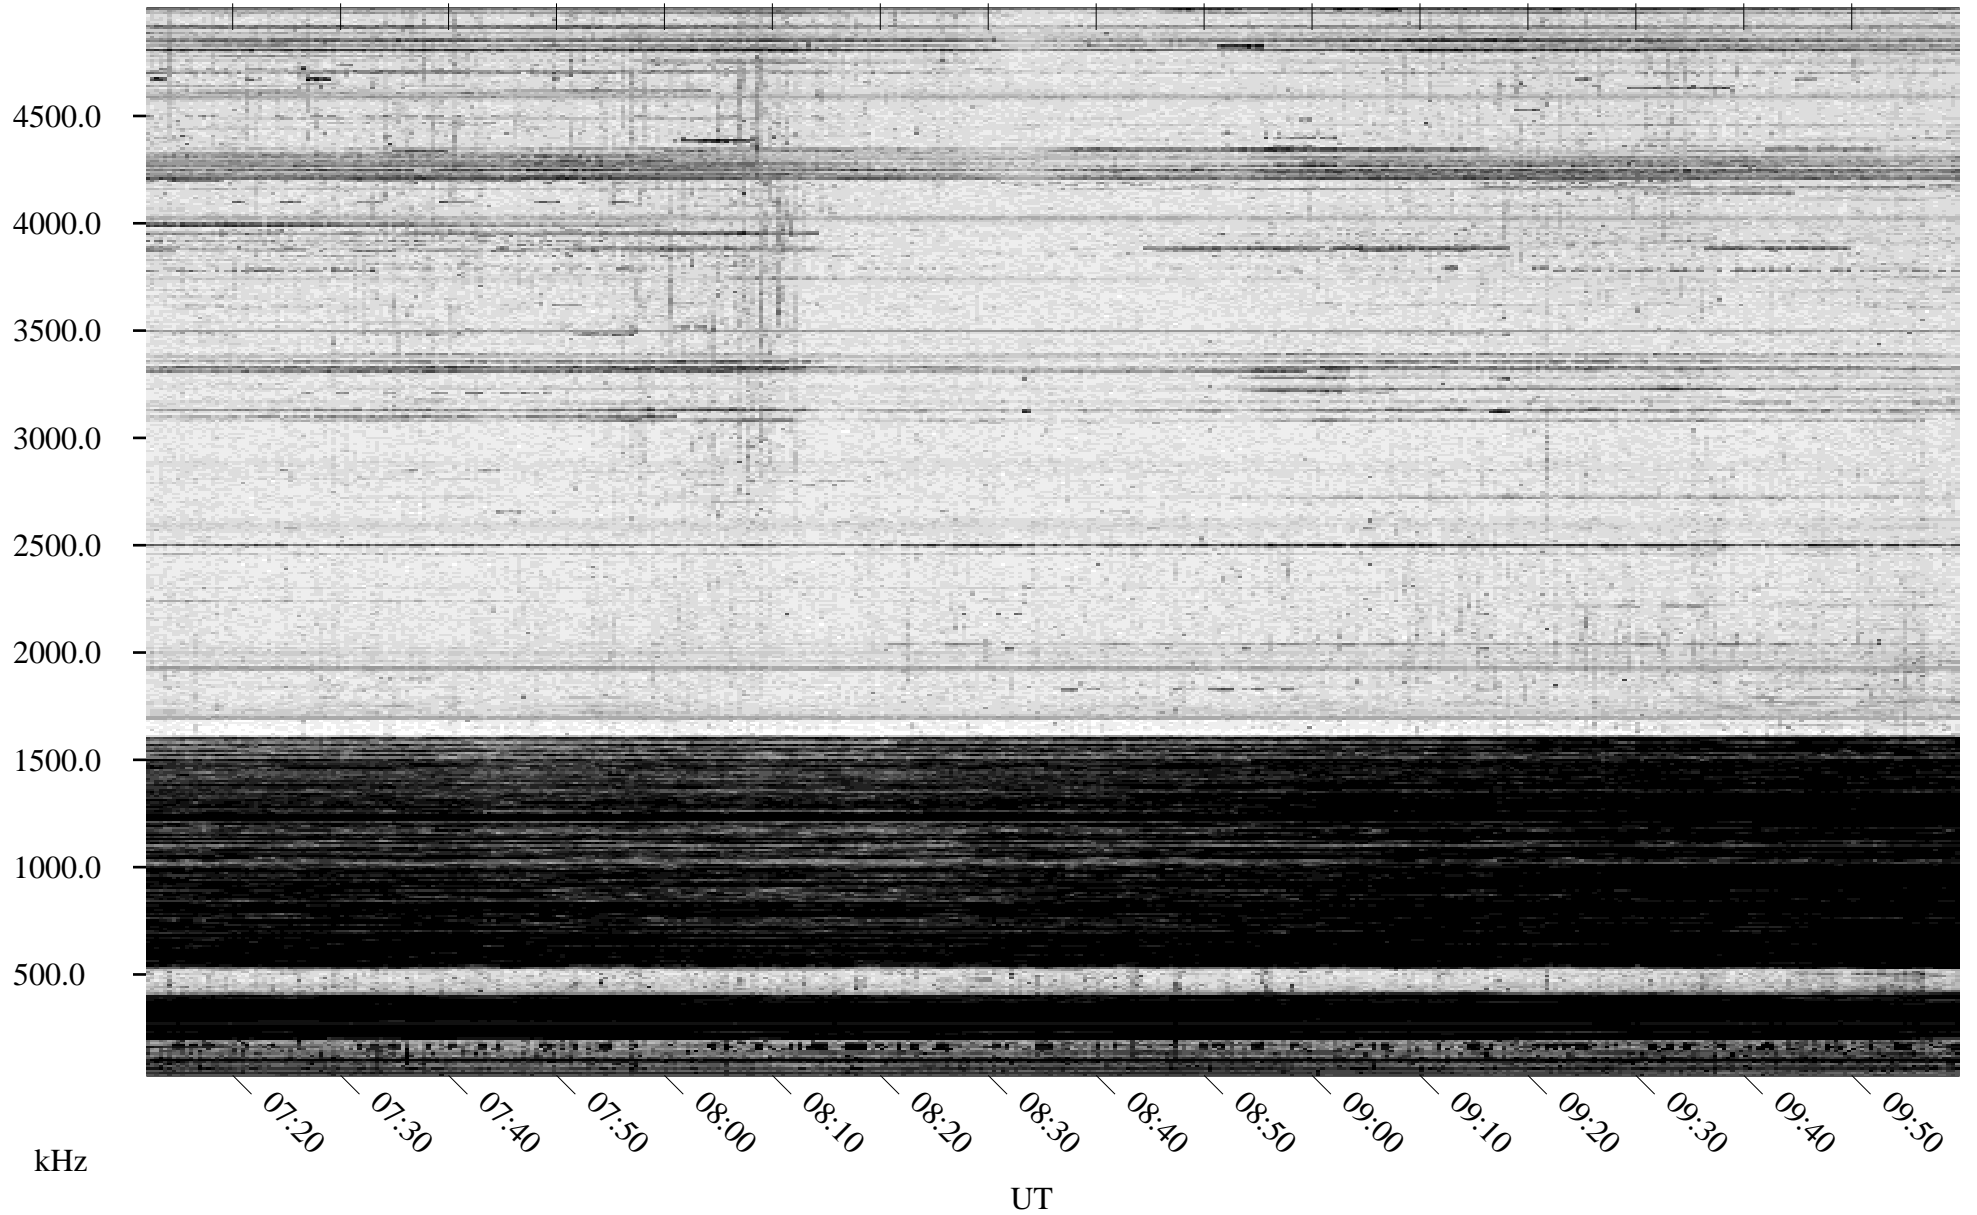

02/15/1996 Churchill, Manitoba

Linear Scale Black = 161 White = 15

ch96046l.r00m max_12

Page 1

02/15/1996 Churchill, Manitoba

Linear Scale Black = 161 White = 15

ch96046l.r00m max_12

Page 2

02/16/1996 Churchill, Manitoba

Linear Scale Black = 161 White = 15

ch96046l.r00m max_12

Page 3

02/16/1996 Churchill, Manitoba

Linear Scale Black = 161 White = 15

ch96046l.r00m max_12

Page 4

02/16/1996 Churchill, Manitoba

Linear Scale Black = 161 White = 15

ch96046l.r00m max_12

Page 5

02/16/1996 Churchill, Manitoba

Linear Scale Black = 161 White = 15

ch96046l.r00m max_12

Page 6

02/16/1996 Churchill, Manitoba

Linear Scale Black = 161 White = 15

ch96046l.r00m max_12

Page 7

02/16/1996 Churchill, Manitoba

Linear Scale Black = 161 White = 15

ch96046l.r00m max_12

Page 8