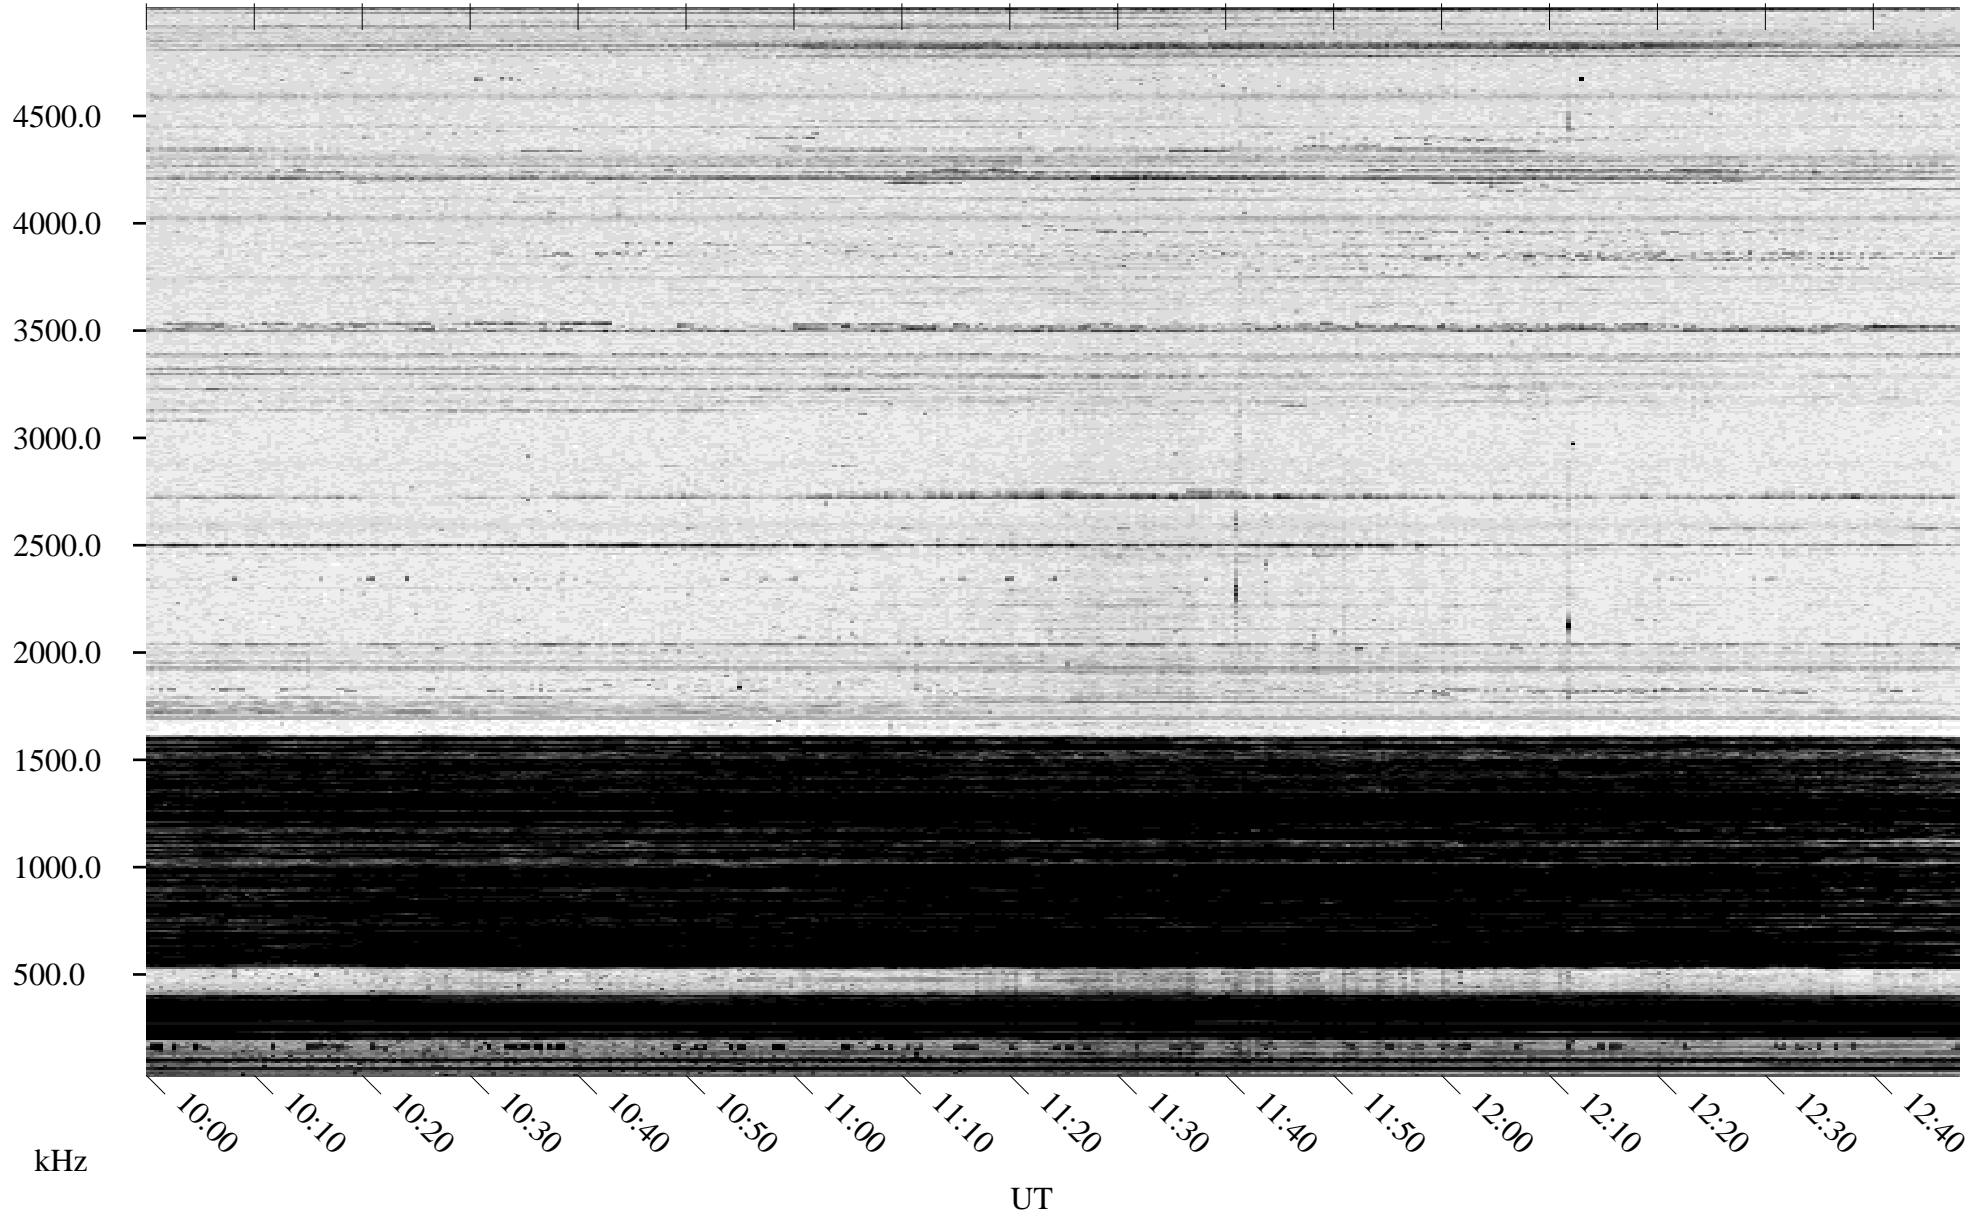

02/16/1996 Churchill, Manitoba

Linear Scale Black = 161 White = 15

ch96047l.r00m max_12

Page 1

02/16/1996 Churchill, Manitoba

Linear Scale Black = 161 White = 15

ch96047l.r00m max_12

Page 2

02/17/1996 Churchill, Manitoba

Linear Scale Black = 161 White = 15

ch96047l.r00m max_12

Page 3

02/17/1996 Churchill, Manitoba

Linear Scale Black = 161 White = 15

ch96047l.r00m max_12

Page 4

02/17/1996 Churchill, Manitoba

Linear Scale Black = 161 White = 15

ch96047l.r00m max_12

Page 5

02/17/1996 Churchill, Manitoba

Linear Scale Black = 161 White = 15

ch96047l.r00m max_12

Page 6

02/17/1996 Churchill, Manitoba

Linear Scale Black = 161 White = 15

ch96047l.r00m max_12

Page 7

02/17/1996 Churchill, Manitoba

Linear Scale Black = 161 White = 15

ch96047l.r00m max_12

Page 8