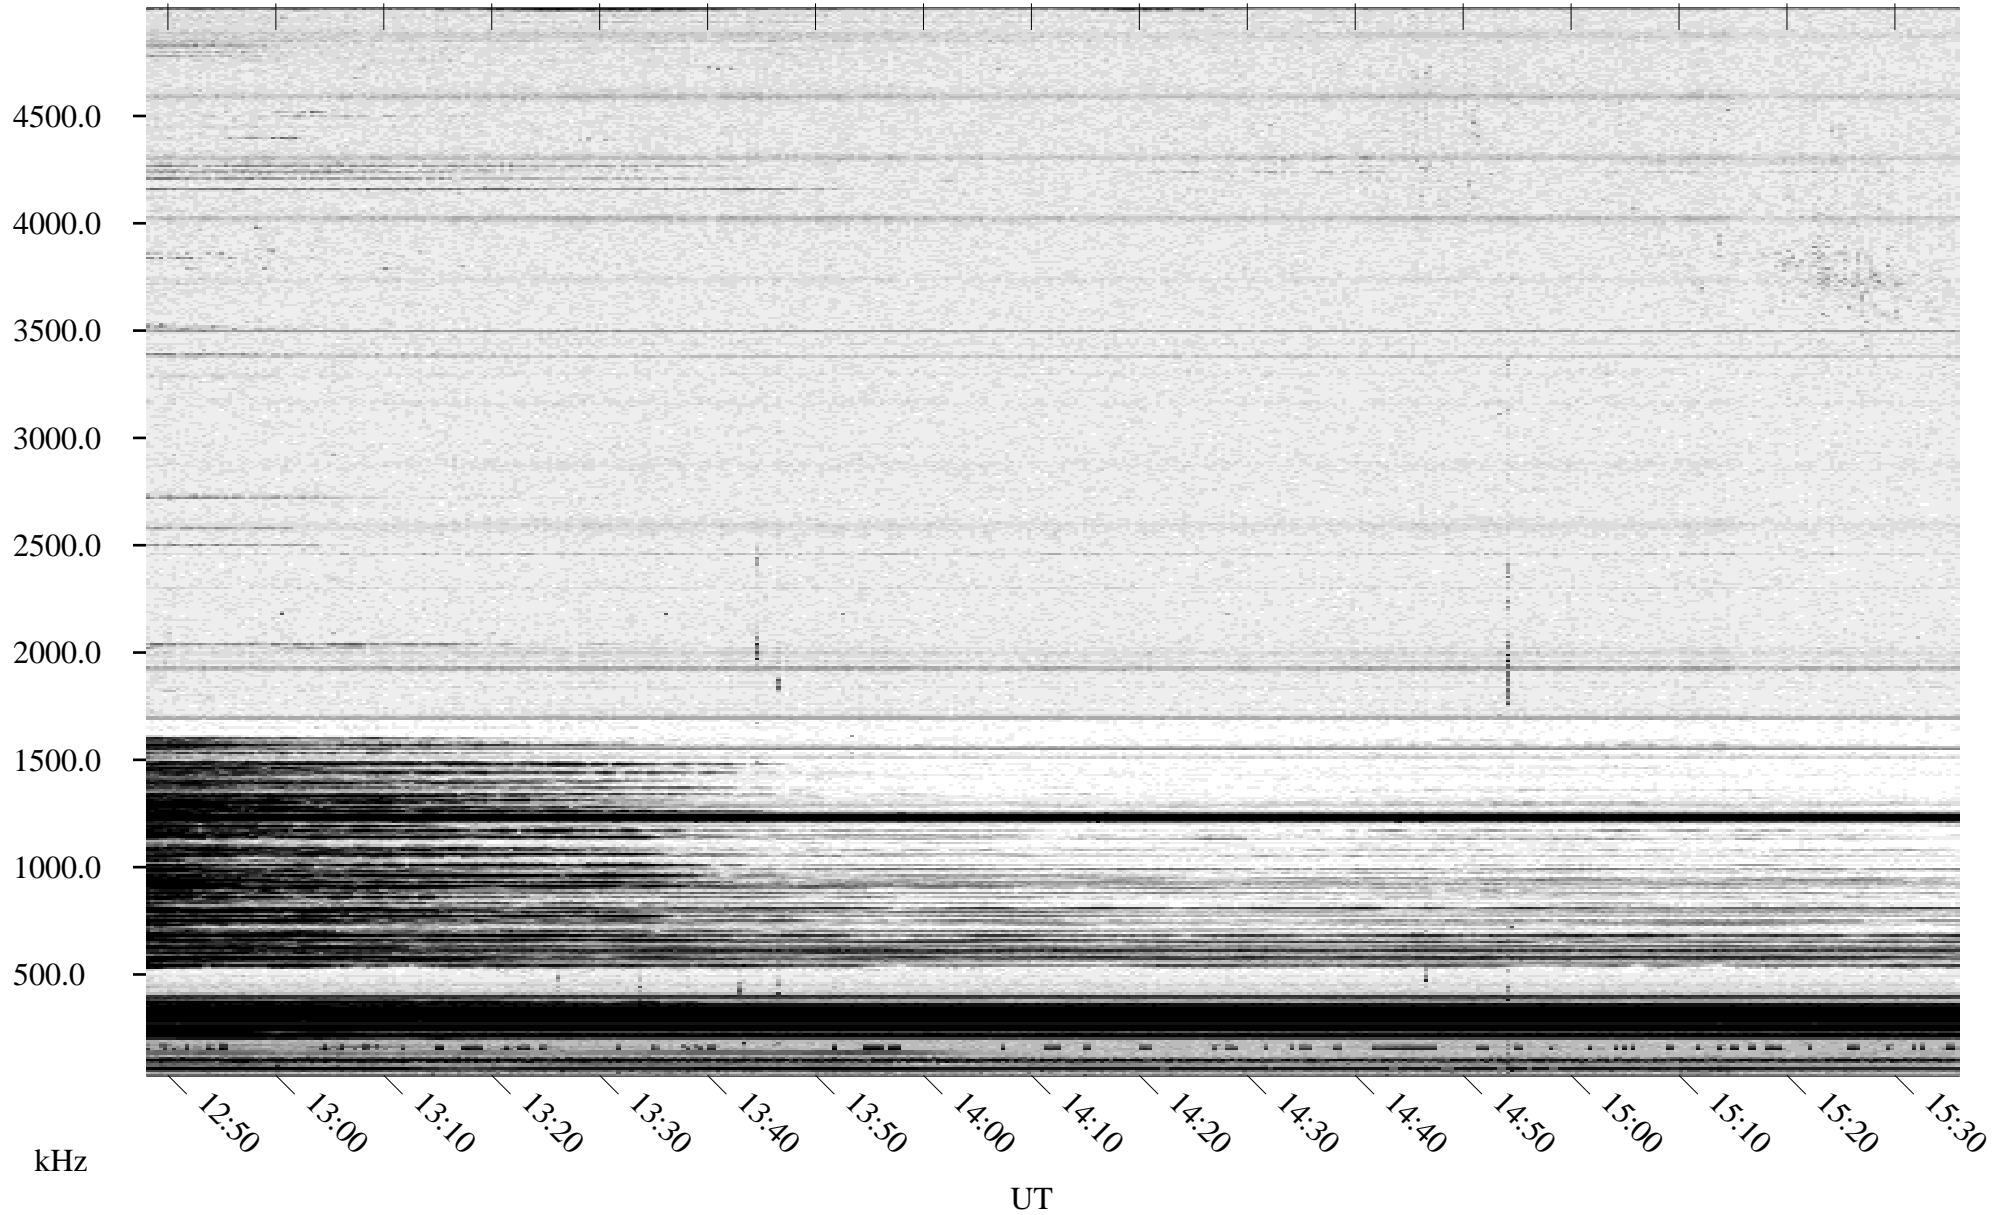

02/16/1996 Churchill, Manitoba

Linear Scale Black = 161 White = 15

ch96047l.r00m max_12

Page 1

02/16/1996 Churchill, Manitoba

Linear Scale Black = 161 White = 15

ch96047l.r00m max_12

Page 2

02/17/1996 Churchill, Manitoba

Linear Scale Black = 161 White = 15

ch96047l.r00m max_12

Page 3

02/17/1996 Churchill, Manitoba

Linear Scale Black = 161 White = 15

ch96047l.r00m max_12

Page 4

02/17/1996 Churchill, Manitoba

Linear Scale Black = 161 White = 15

ch96047l.r00m max_12

Page 5

02/17/1996 Churchill, Manitoba

Linear Scale Black = 161 White = 15

ch96047l.r00m max_12

Page 6

02/17/1996 Churchill, Manitoba

Linear Scale Black = 161 White = 15

ch96047l.r00m max_12

Page 7

02/17/1996 Churchill, Manitoba

Linear Scale Black = 161 White = 15

ch96047l.r00m max_12

Page 8