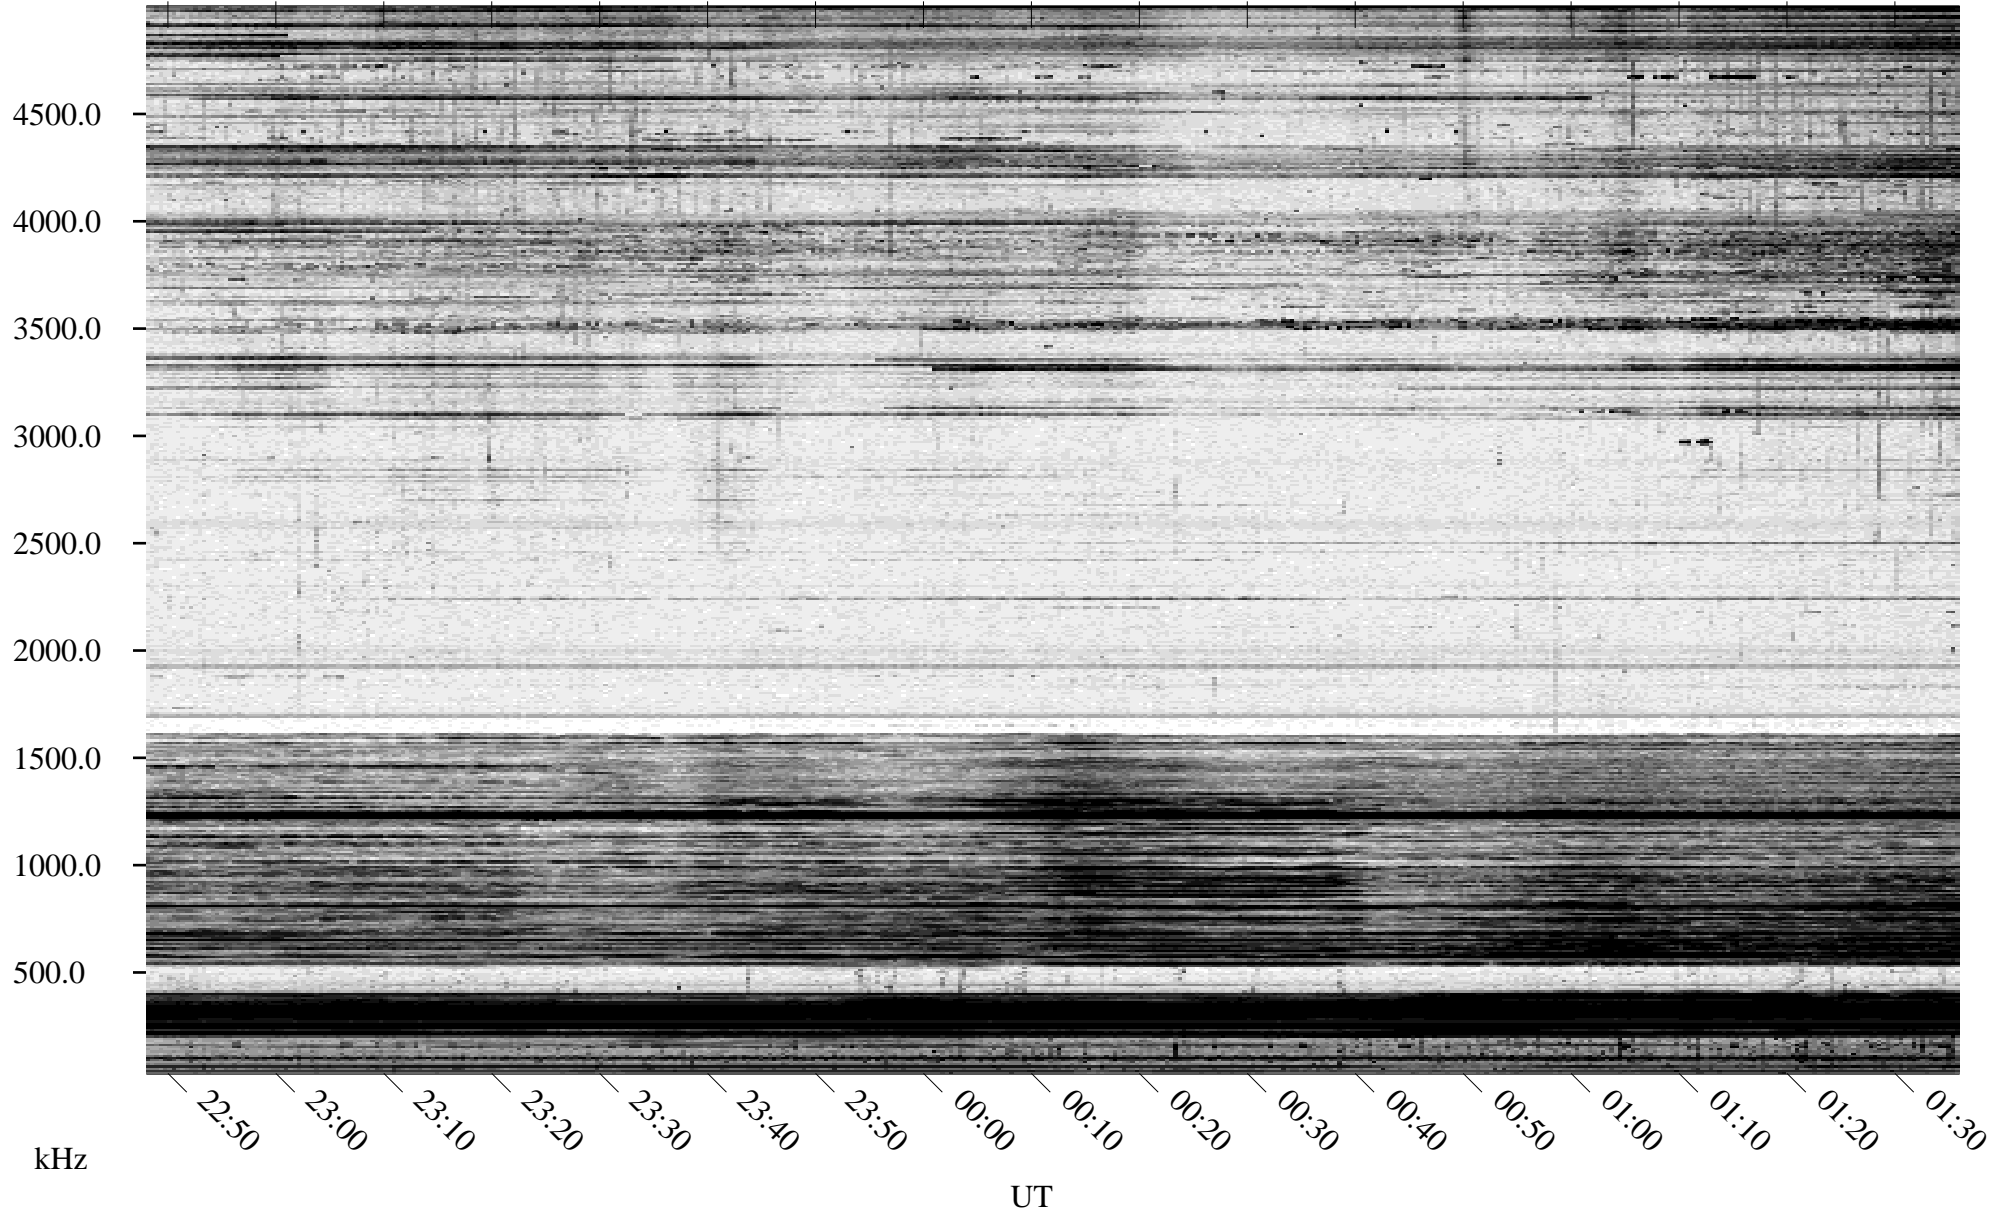

02/16/1996 Churchill, Manitoba

Linear Scale Black = 161 White = 15

ch96047l.r00m max_12

Page 1

02/16/1996 Churchill, Manitoba

Linear Scale Black = 161 White = 15

ch96047l.r00m max_12

Page 2

02/17/1996 Churchill, Manitoba

Linear Scale Black = 161 White = 15

ch96047l.r00m max_12

Page 3

02/17/1996 Churchill, Manitoba

Linear Scale Black = 161 White = 15

ch96047l.r00m max_12

Page 4

02/17/1996 Churchill, Manitoba

Linear Scale Black = 161 White = 15

ch96047l.r00m max_12

Page 5

02/17/1996 Churchill, Manitoba

Linear Scale Black = 161 White = 15

ch96047l.r00m max_12

Page 6

02/17/1996 Churchill, Manitoba

Linear Scale Black = 161 White = 15

ch96047l.r00m max_12

Page 7

02/17/1996 Churchill, Manitoba

Linear Scale Black = 161 White = 15

ch96047l.r00m max_12

Page 8