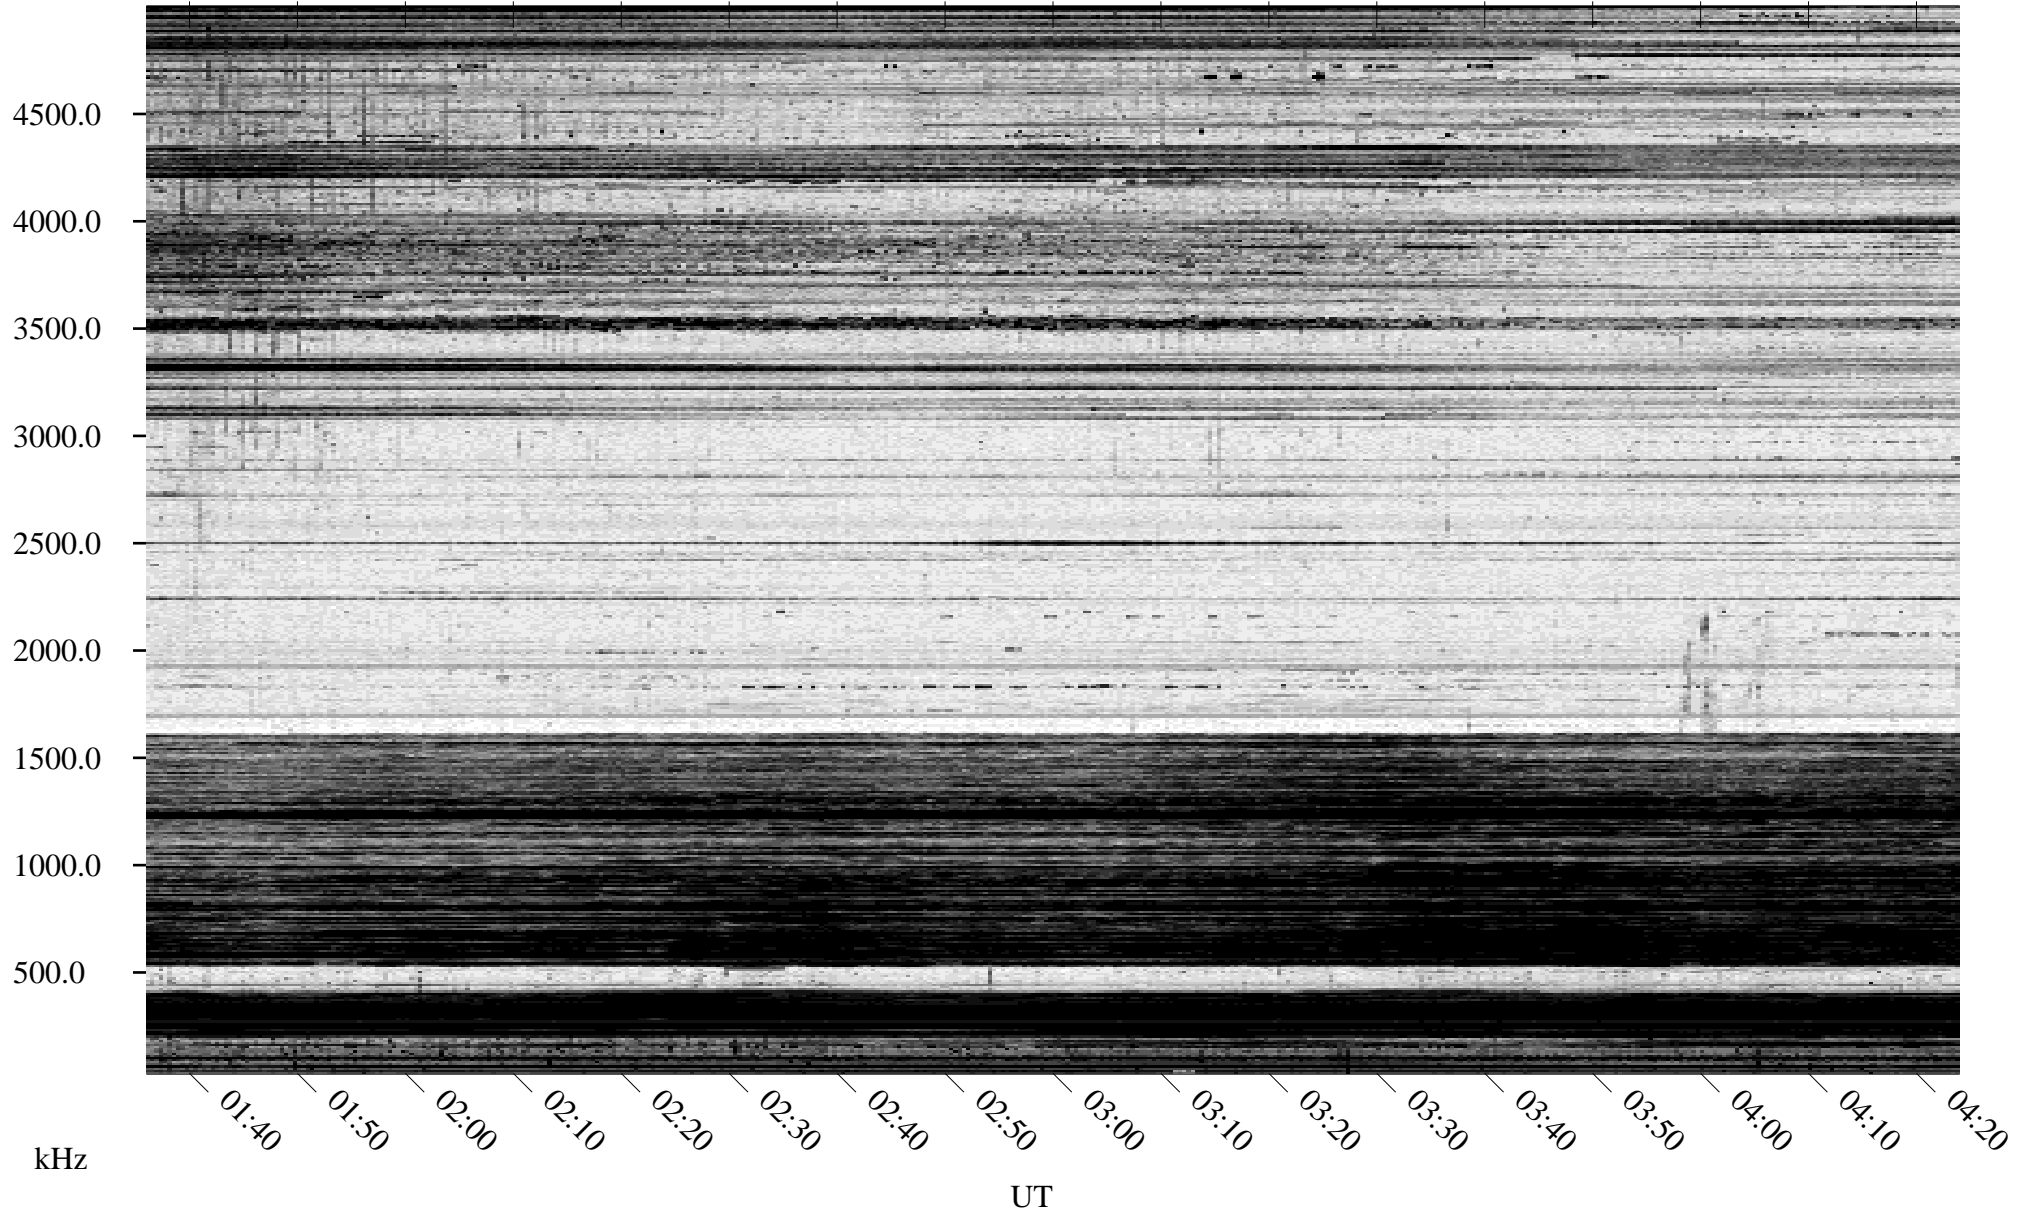

02/16/1996 Churchill, Manitoba

Linear Scale Black = 161 White = 15

ch96047l.r00m max_12

Page 1

02/16/1996 Churchill, Manitoba

Linear Scale Black = 161 White = 15

ch96047l.r00m max_12

Page 2

02/17/1996 Churchill, Manitoba

Linear Scale Black = 161 White = 15

ch96047l.r00m max_12

Page 3

02/17/1996 Churchill, Manitoba

Linear Scale Black = 161 White = 15

ch96047l.r00m max_12

Page 4

02/17/1996 Churchill, Manitoba

Linear Scale Black = 161 White = 15

ch96047l.r00m max_12

Page 5

02/17/1996 Churchill, Manitoba

Linear Scale Black = 161 White = 15

ch96047l.r00m max_12

Page 6

02/17/1996 Churchill, Manitoba

Linear Scale Black = 161 White = 15

ch96047l.r00m max_12

Page 7

02/17/1996 Churchill, Manitoba

Linear Scale Black = 161 White = 15

ch96047l.r00m max_12

Page 8