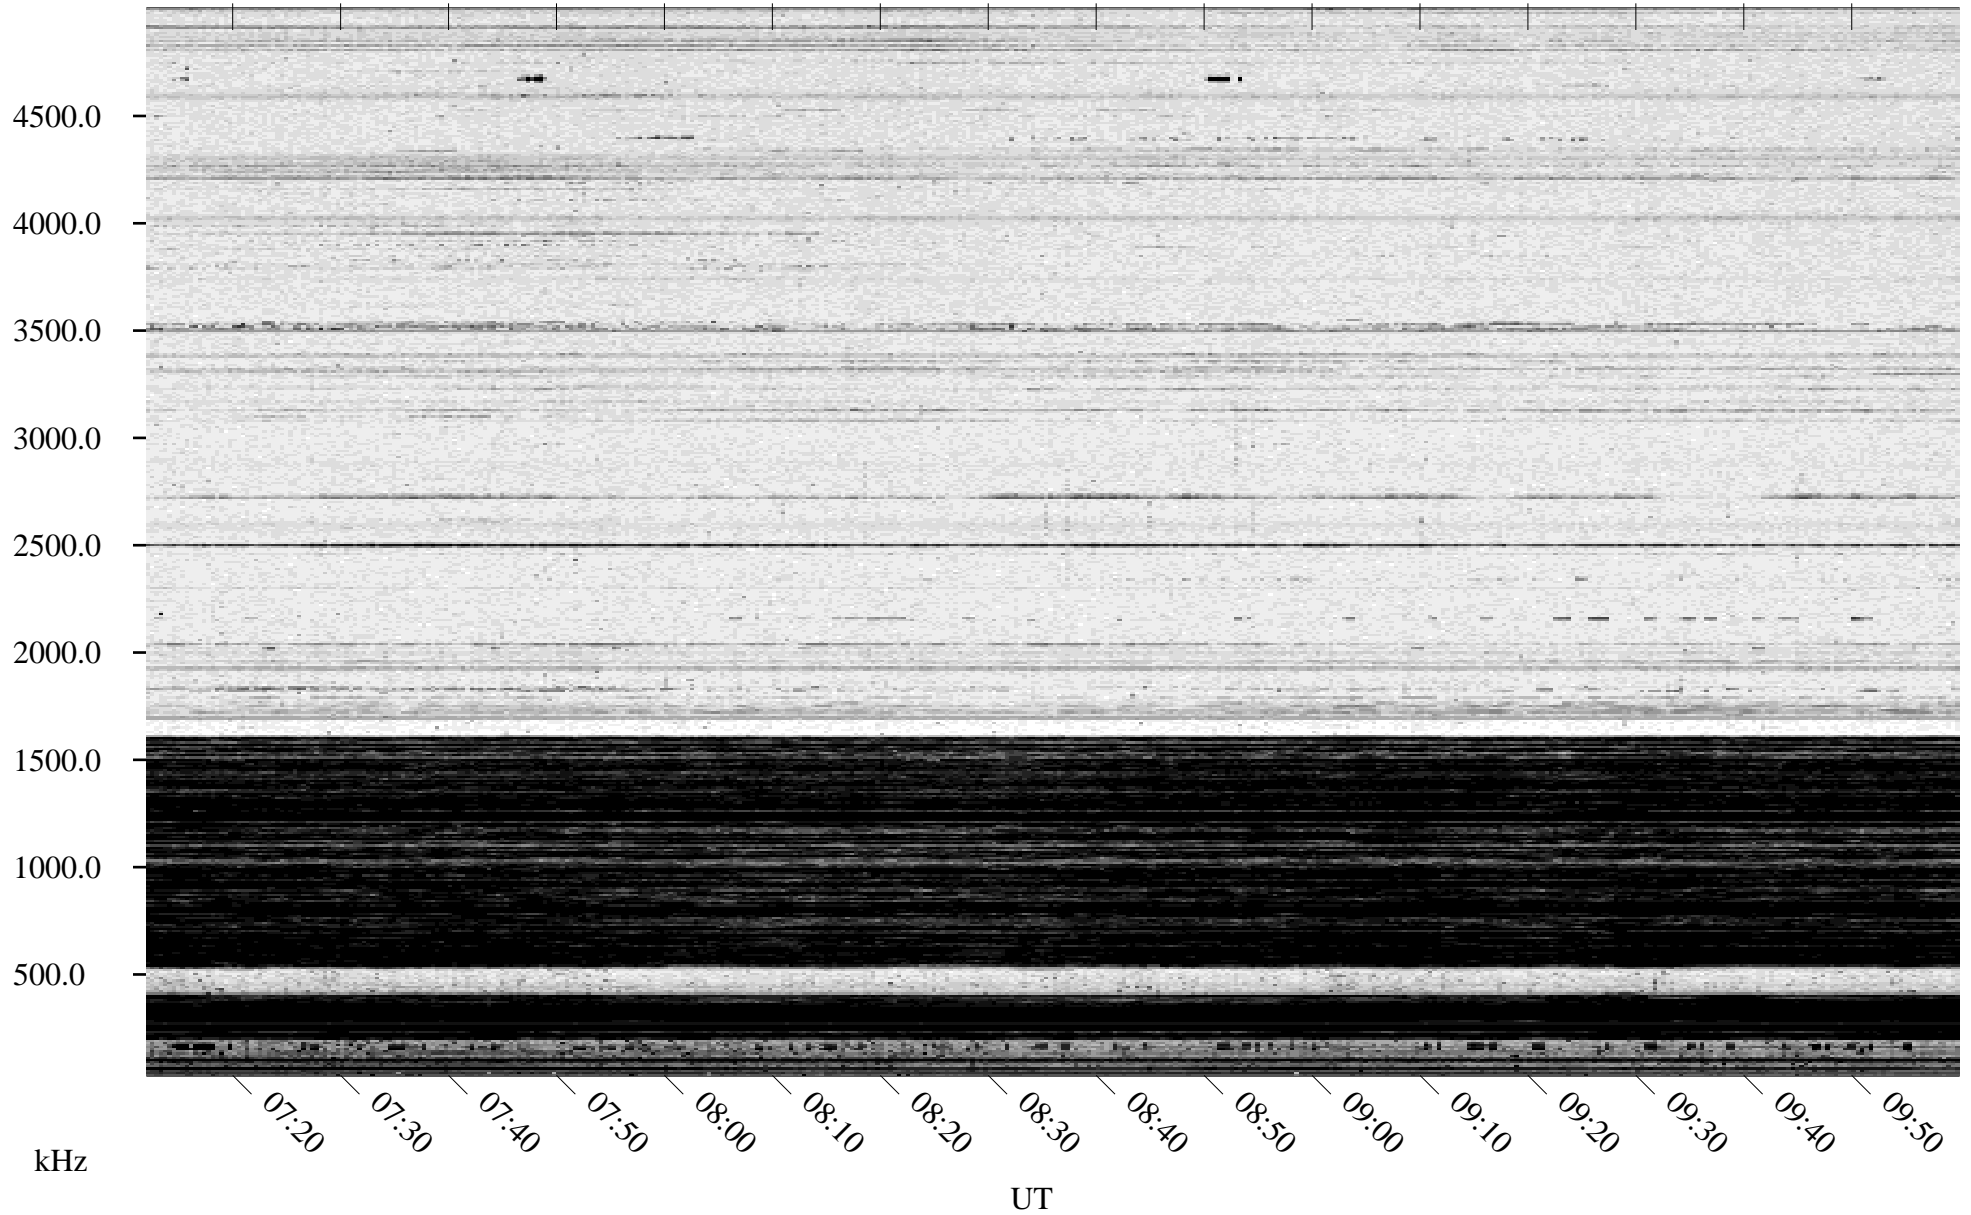

02/16/1996 Churchill, Manitoba

Linear Scale Black = 161 White = 15

ch96047l.r00m max_12

Page 1

02/16/1996 Churchill, Manitoba

Linear Scale Black = 161 White = 15

ch96047l.r00m max_12

Page 2

02/17/1996 Churchill, Manitoba

Linear Scale Black = 161 White = 15

ch96047l.r00m max_12

Page 3

02/17/1996 Churchill, Manitoba

Linear Scale Black = 161 White = 15

ch96047l.r00m max_12

Page 4

02/17/1996 Churchill, Manitoba

Linear Scale Black = 161 White = 15

ch96047l.r00m max_12

Page 5

02/17/1996 Churchill, Manitoba

Linear Scale Black = 161 White = 15

ch96047l.r00m max_12

Page 6

02/17/1996 Churchill, Manitoba

Linear Scale Black = 161 White = 15

ch96047l.r00m max_12

Page 7

02/17/1996 Churchill, Manitoba

Linear Scale Black = 161 White = 15

ch96047l.r00m max_12

Page 8