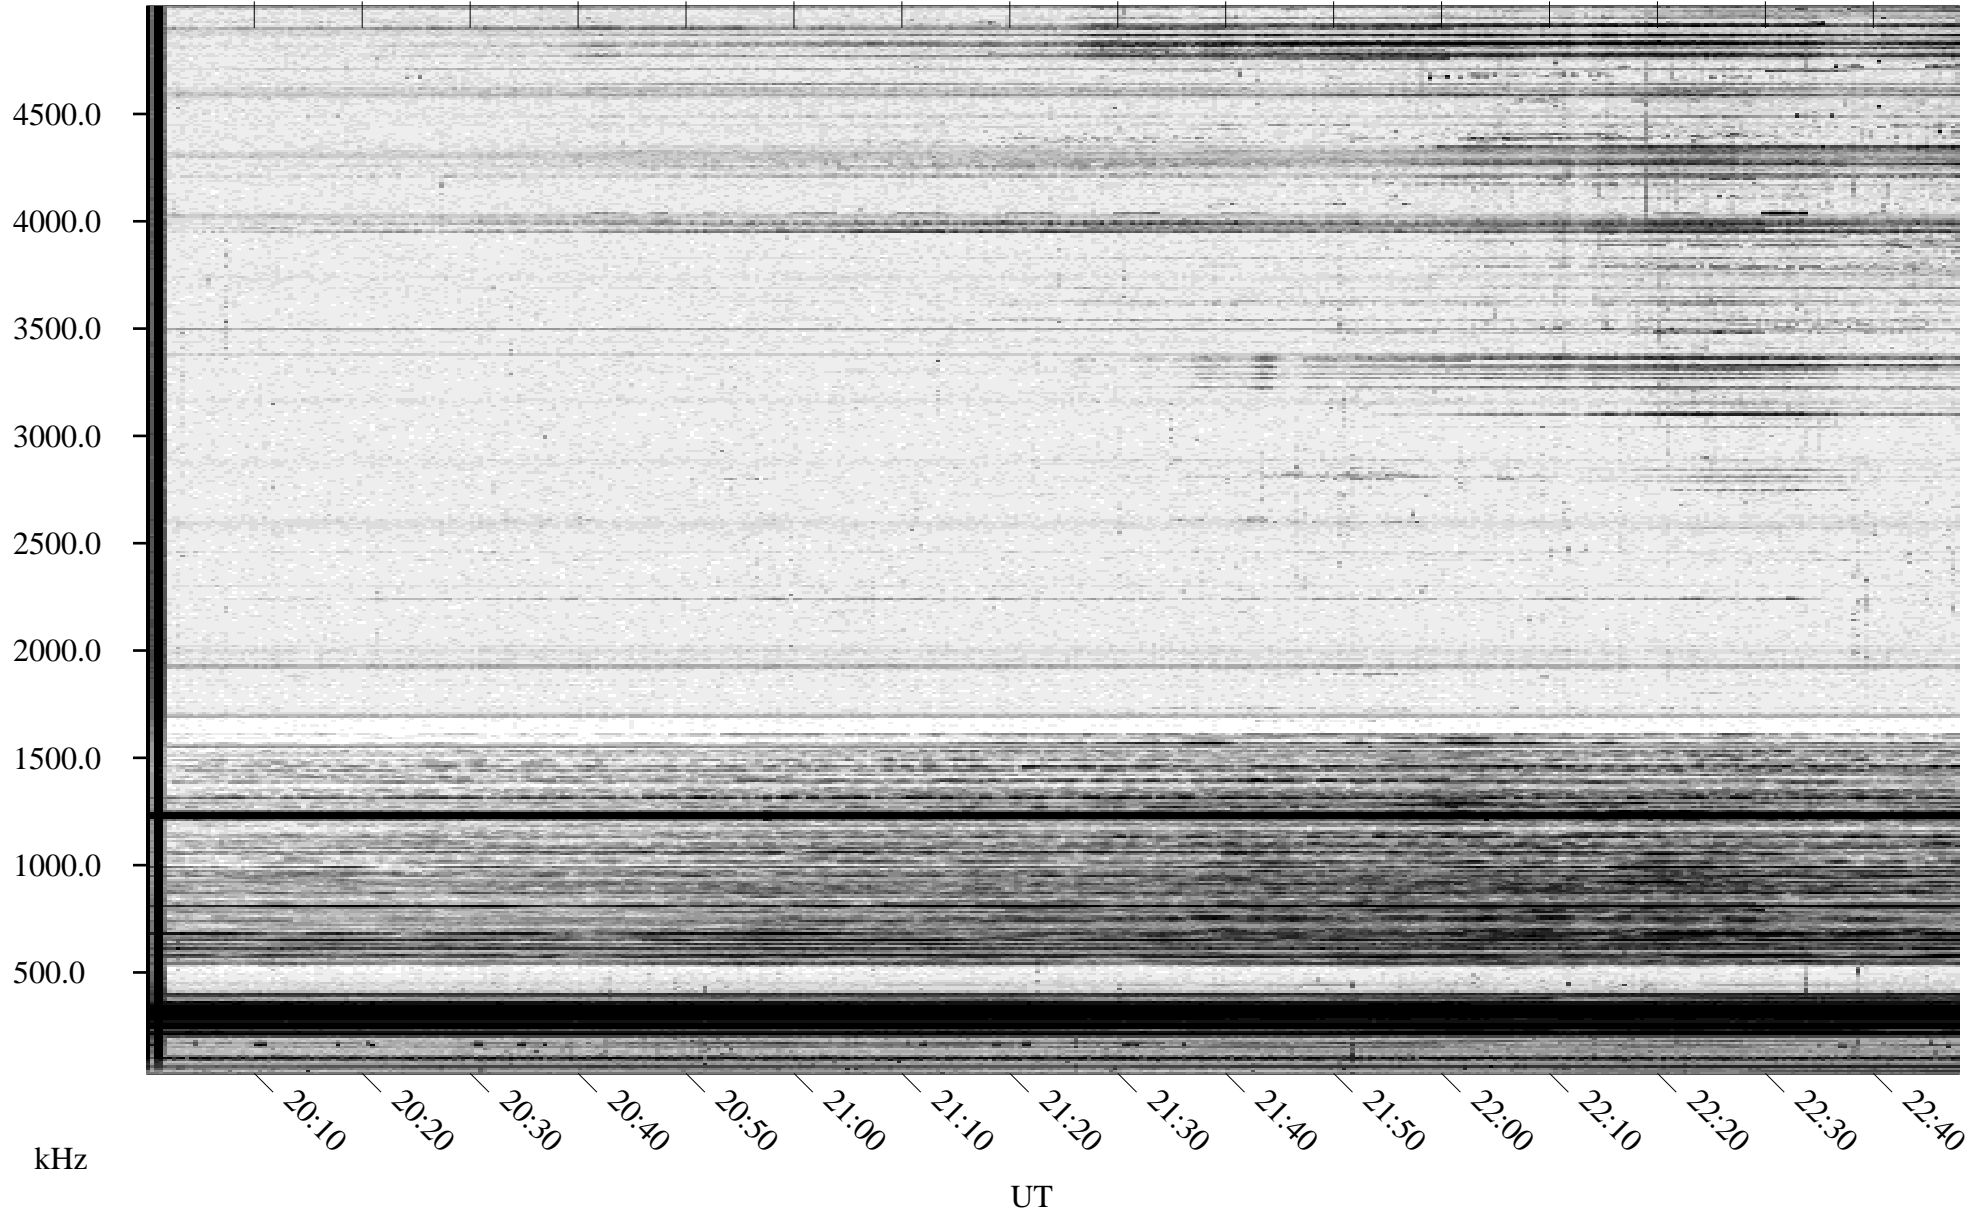

02/16/1996 Churchill, Manitoba

Linear Scale Black = 161 White = 15

ch96047l.r00m max_12

Page 1

02/16/1996 Churchill, Manitoba

Linear Scale Black = 161 White = 15

ch96047l.r00m max_12

Page 2

02/17/1996 Churchill, Manitoba

Linear Scale Black = 161 White = 15

ch96047l.r00m max_12

Page 3

02/17/1996 Churchill, Manitoba

Linear Scale Black = 161 White = 15

ch96047l.r00m max_12

Page 4

02/17/1996 Churchill, Manitoba

Linear Scale Black = 161 White = 15

ch96047l.r00m max_12

Page 5

02/17/1996 Churchill, Manitoba

Linear Scale Black = 161 White = 15

ch96047l.r00m max_12

Page 6

02/17/1996 Churchill, Manitoba

Linear Scale Black = 161 White = 15

ch96047l.r00m max_12

Page 7

02/17/1996 Churchill, Manitoba

Linear Scale Black = 161 White = 15

ch96047l.r00m max_12

Page 8