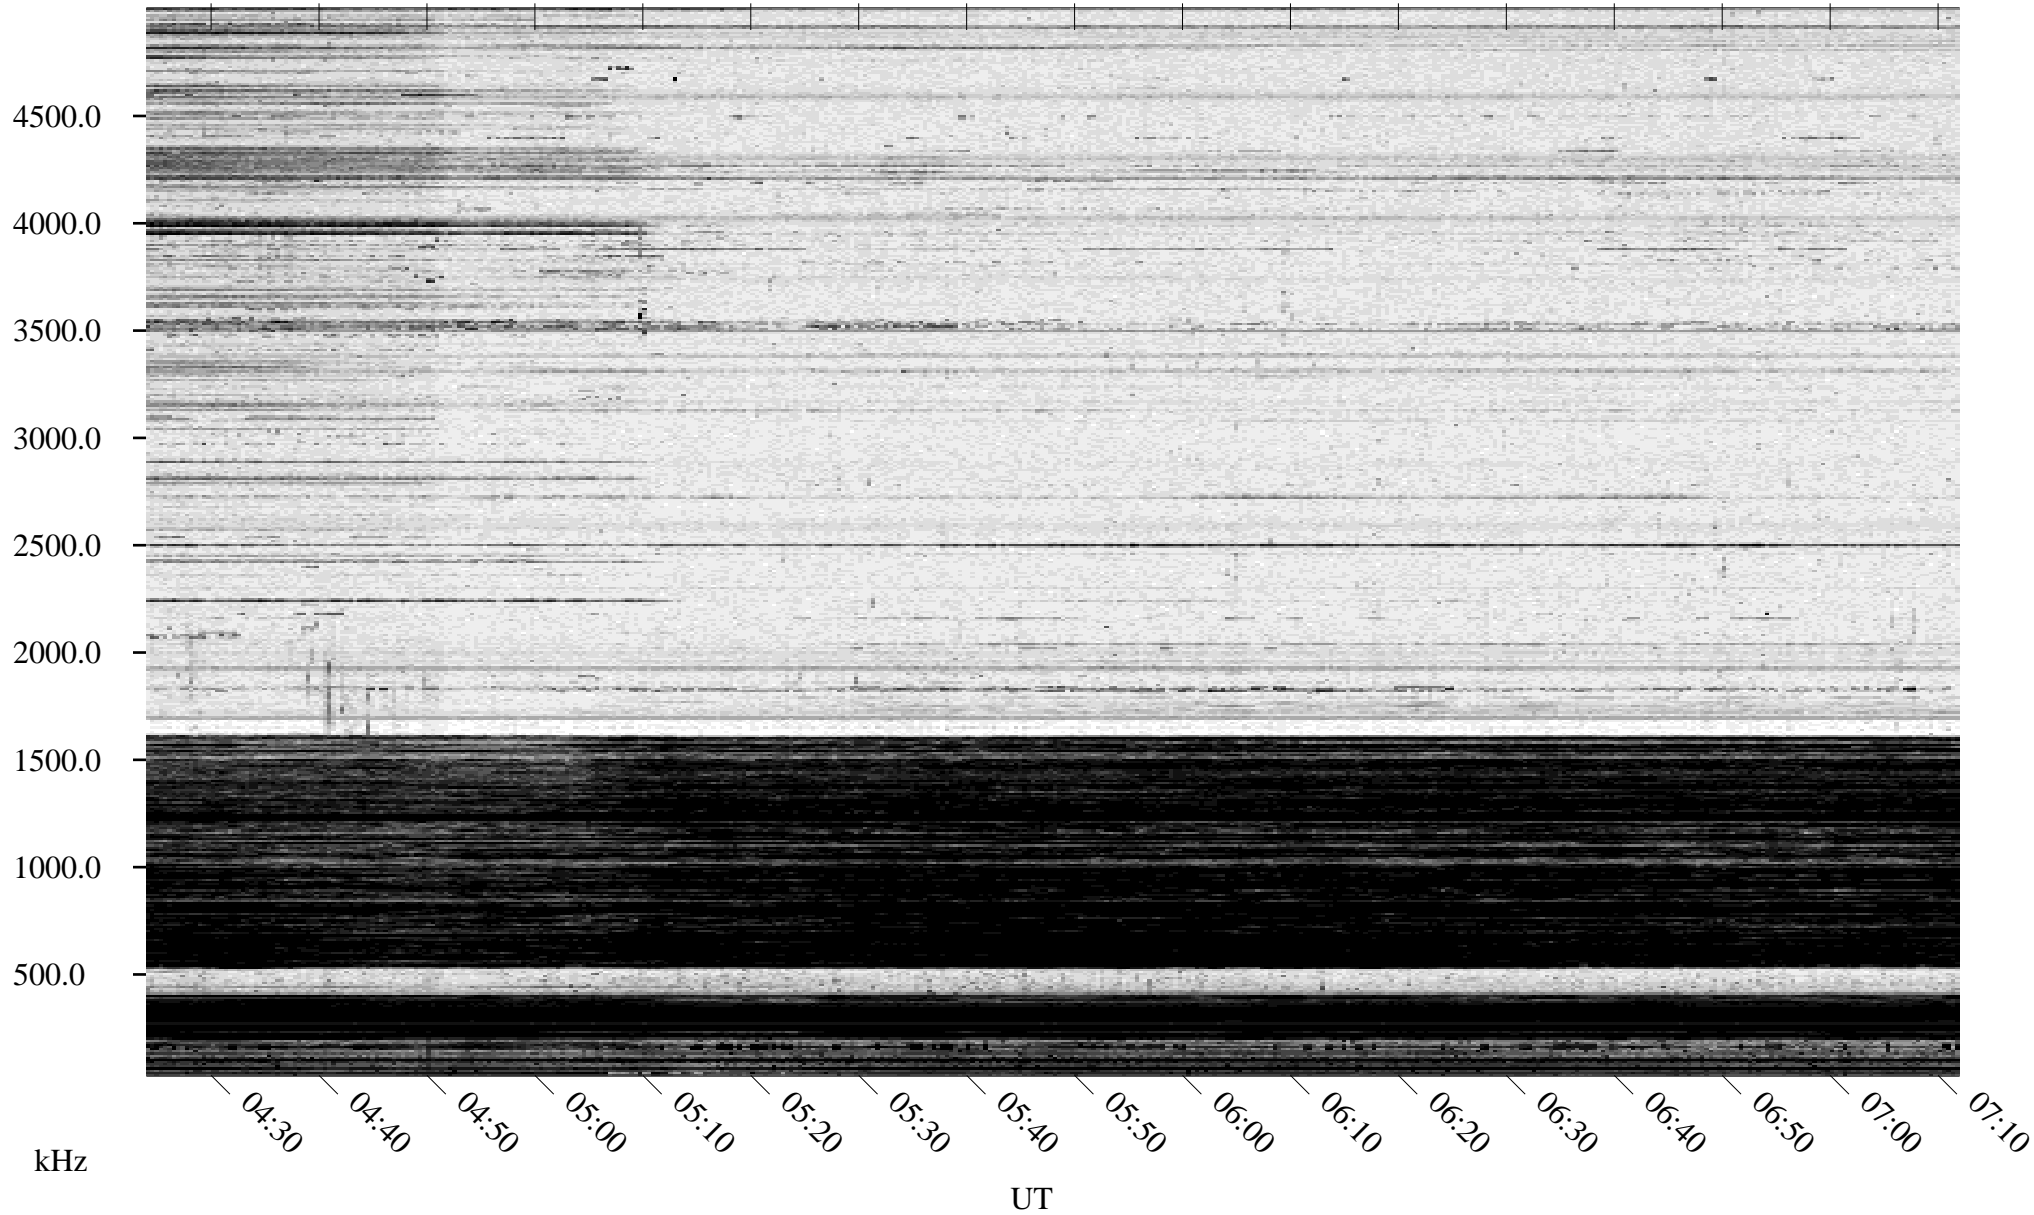

02/16/1996 Churchill, Manitoba

Linear Scale Black = 161 White = 15

ch96047l.r00m max_12

Page 1

02/16/1996 Churchill, Manitoba

Linear Scale Black = 161 White = 15

ch96047l.r00m max_12

Page 2

02/17/1996 Churchill, Manitoba

Linear Scale Black = 161 White = 15

ch96047l.r00m max_12

Page 3

02/17/1996 Churchill, Manitoba

Linear Scale Black = 161 White = 15

ch96047l.r00m max_12

Page 4

02/17/1996 Churchill, Manitoba

Linear Scale Black = 161 White = 15

ch96047l.r00m max_12

Page 5

02/17/1996 Churchill, Manitoba

Linear Scale Black = 161 White = 15

ch96047l.r00m max_12

Page 6

02/17/1996 Churchill, Manitoba

Linear Scale Black = 161 White = 15

ch96047l.r00m max_12

Page 7

02/17/1996 Churchill, Manitoba

Linear Scale Black = 161 White = 15

ch96047l.r00m max_12

Page 8