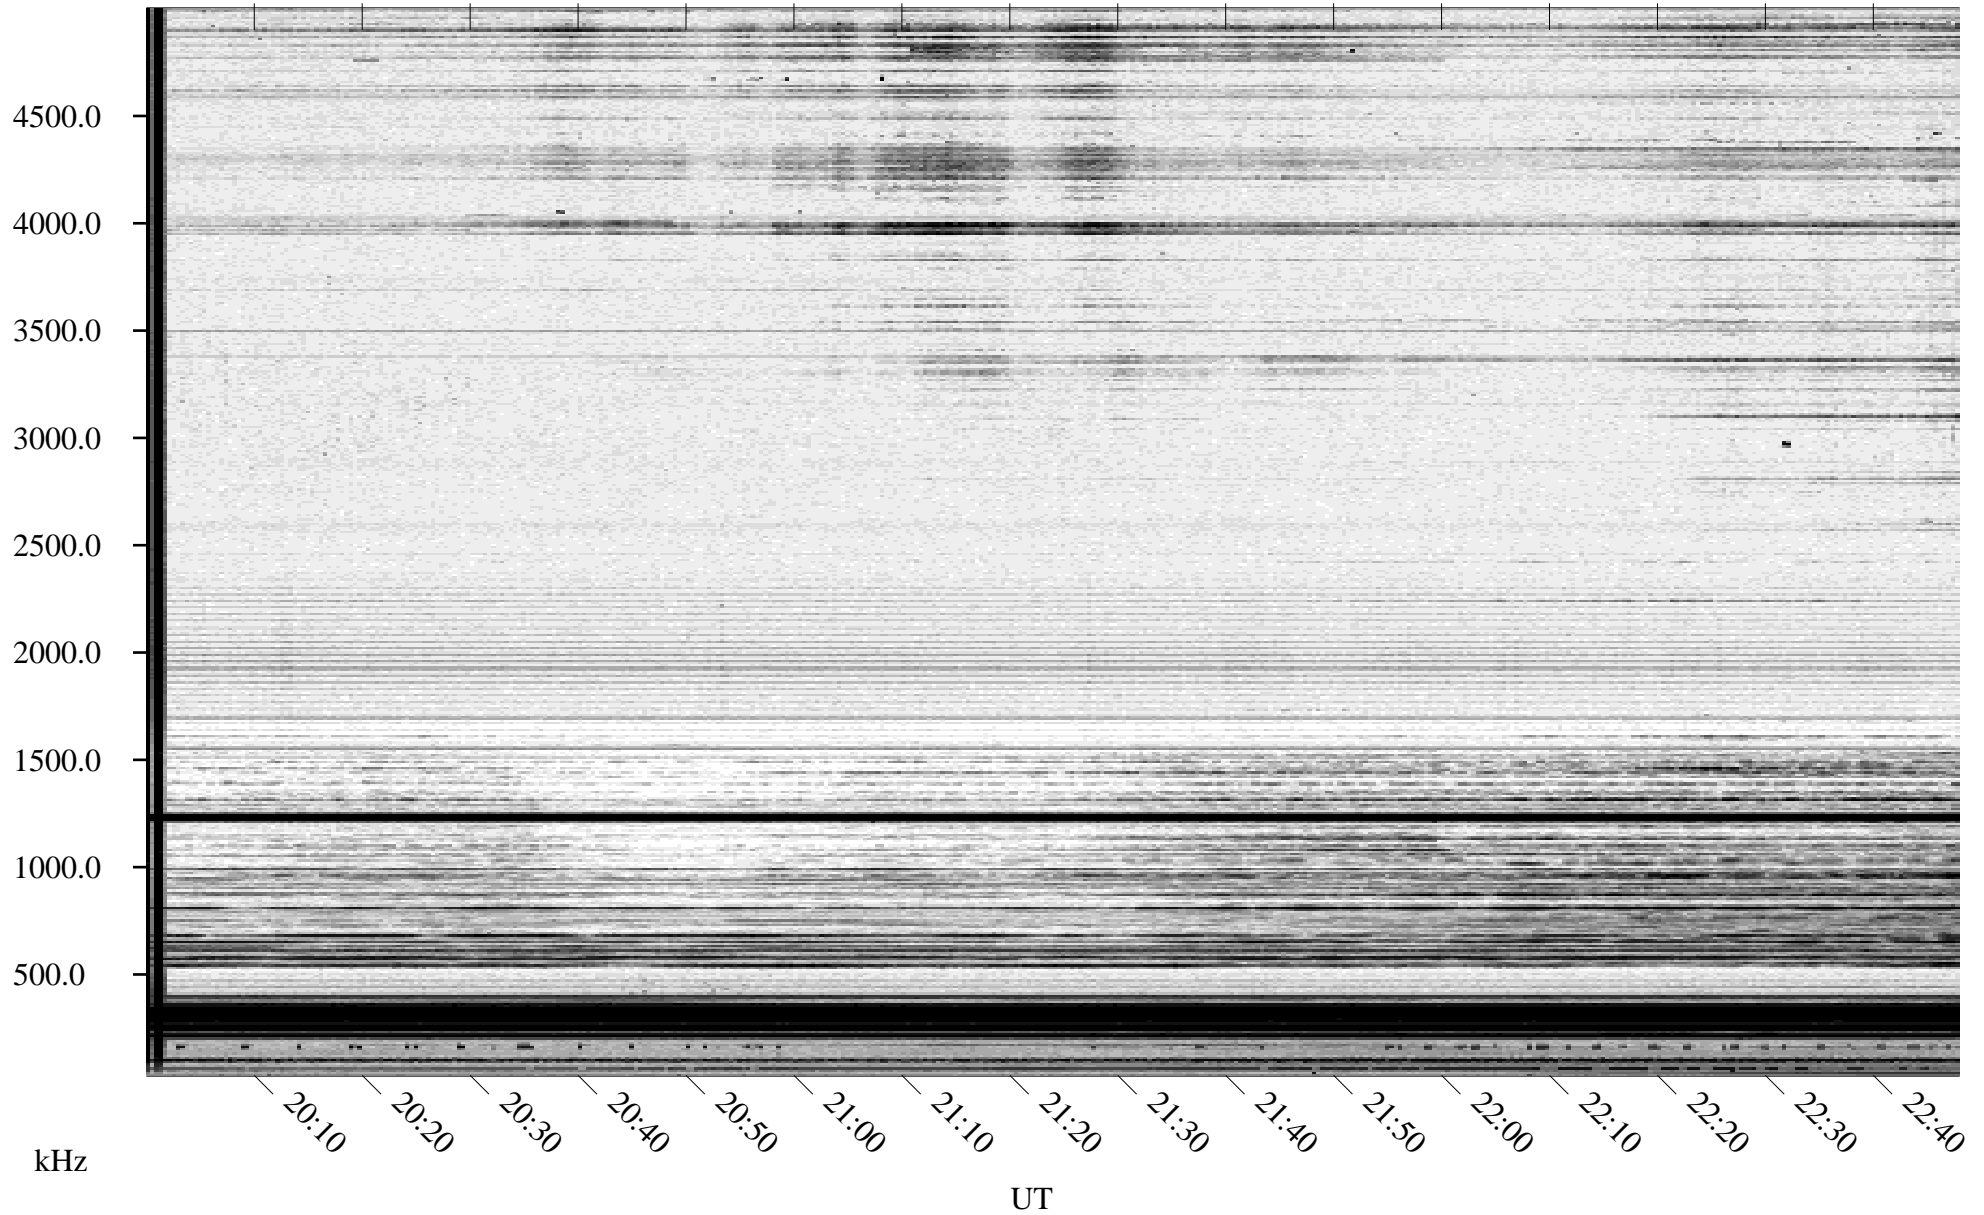

02/17/1996 Churchill, Manitoba

Linear Scale Black = 161 White = 15

ch96048l.r00m max_12

Page 1

02/17/1996 Churchill, Manitoba

Linear Scale Black = 161 White = 15

ch96048l.r00m max_12

Page 2

02/18/1996 Churchill, Manitoba

Linear Scale Black = 161 White = 15

ch96048l.r00m max_12

Page 3

02/18/1996 Churchill, Manitoba

Linear Scale Black = 161 White = 15

ch96048l.r00m max_12

Page 4

02/18/1996 Churchill, Manitoba

Linear Scale Black = 161 White = 15

ch96048l.r00m max_12

Page 5

02/18/1996 Churchill, Manitoba

Linear Scale Black = 161 White = 15

ch96048l.r00m max_12

Page 6

02/18/1996 Churchill, Manitoba

Linear Scale Black = 161 White = 15

ch96048l.r00m max_12

Page 7

02/18/1996 Churchill, Manitoba

Linear Scale Black = 161 White = 15

ch96048l.r00m max_12

Page 8