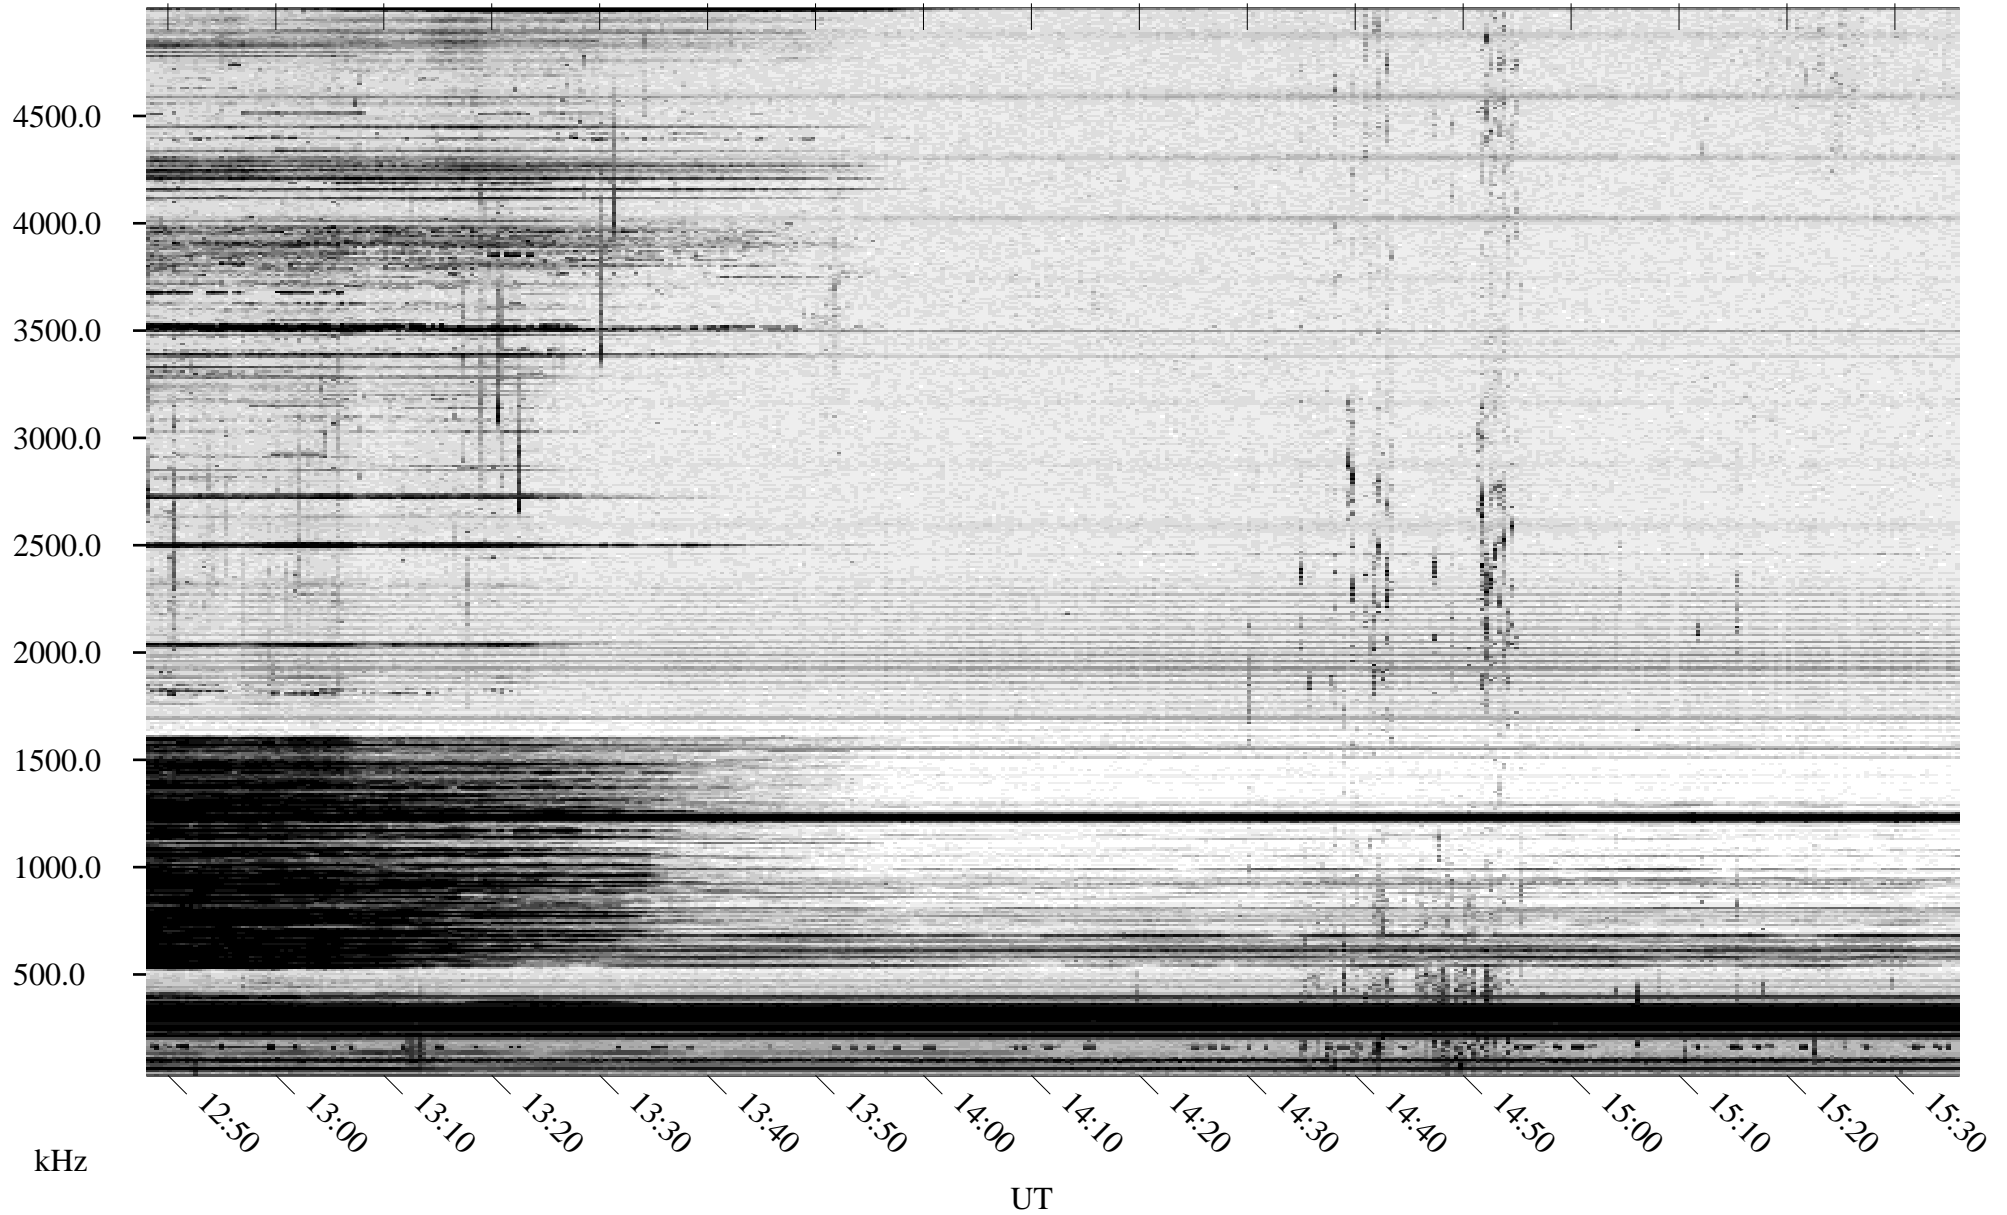

02/17/1996 Churchill, Manitoba

Linear Scale Black = 161 White = 15

ch96048l.r00m max_12

Page 1

02/17/1996 Churchill, Manitoba

Linear Scale Black = 161 White = 15

ch96048l.r00m max_12

Page 2

02/18/1996 Churchill, Manitoba

Linear Scale Black = 161 White = 15

ch96048l.r00m max_12

Page 3

02/18/1996 Churchill, Manitoba

Linear Scale Black = 161 White = 15

ch96048l.r00m max_12

Page 4

02/18/1996 Churchill, Manitoba

Linear Scale Black = 161 White = 15

ch96048l.r00m max_12

Page 5

02/18/1996 Churchill, Manitoba

Linear Scale Black = 161 White = 15

ch96048l.r00m max_12

Page 6

02/18/1996 Churchill, Manitoba

Linear Scale Black = 161 White = 15

ch96048l.r00m max_12

Page 7

02/18/1996 Churchill, Manitoba

Linear Scale Black = 161 White = 15

ch96048l.r00m max_12

Page 8