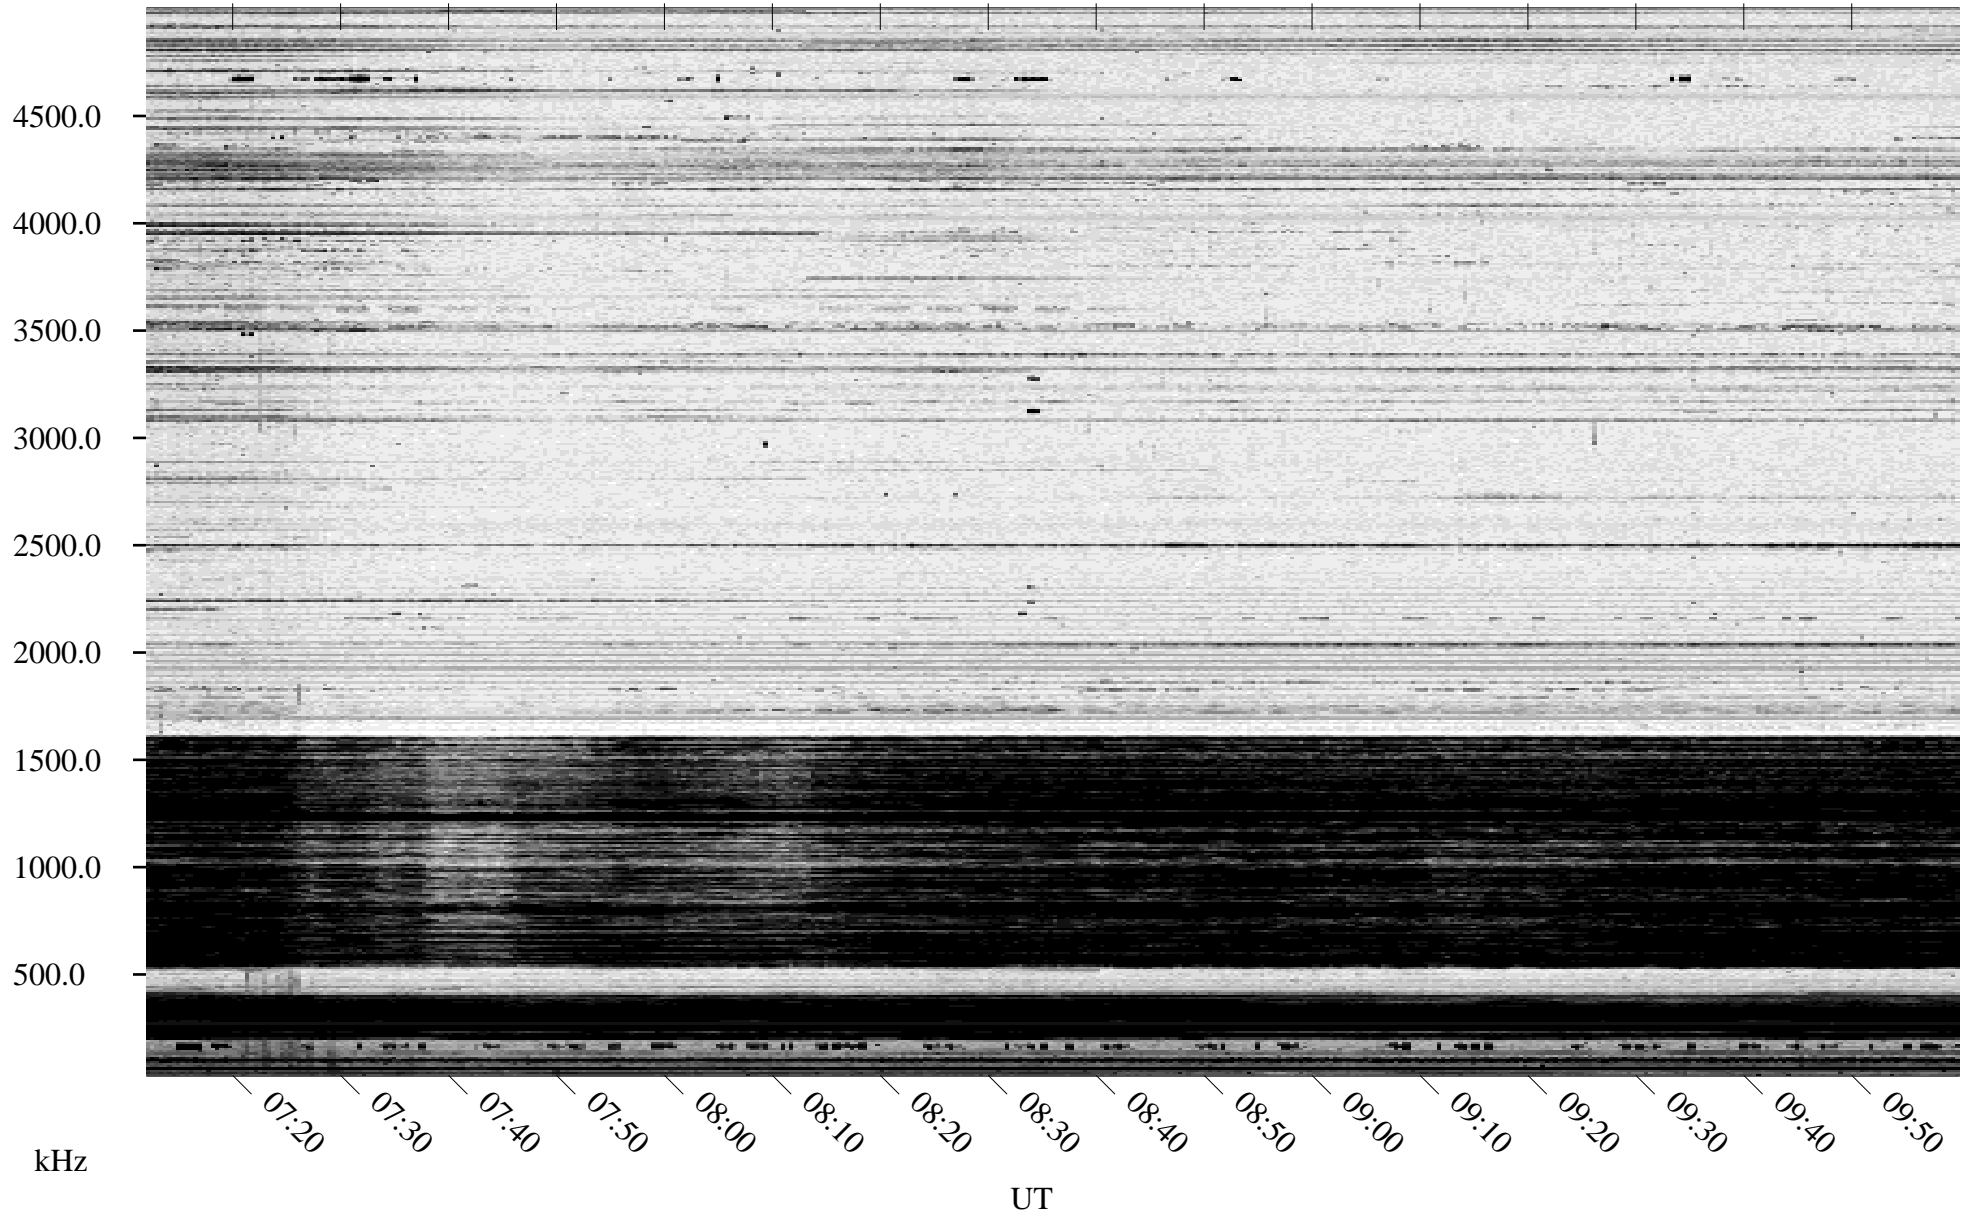

02/17/1996 Churchill, Manitoba

Linear Scale Black = 161 White = 15

ch96048l.r00m max_12

Page 1

02/17/1996 Churchill, Manitoba

Linear Scale Black = 161 White = 15

ch96048l.r00m max_12

Page 2

02/18/1996 Churchill, Manitoba

Linear Scale Black = 161 White = 15

ch96048l.r00m max_12

Page 3

02/18/1996 Churchill, Manitoba

Linear Scale Black = 161 White = 15

ch96048l.r00m max_12

Page 4

02/18/1996 Churchill, Manitoba

Linear Scale Black = 161 White = 15

ch96048l.r00m max_12

Page 5

02/18/1996 Churchill, Manitoba

Linear Scale Black = 161 White = 15

ch96048l.r00m max_12

Page 6

02/18/1996 Churchill, Manitoba

Linear Scale Black = 161 White = 15

ch96048l.r00m max_12

Page 7

02/18/1996 Churchill, Manitoba

Linear Scale Black = 161 White = 15

ch96048l.r00m max_12

Page 8