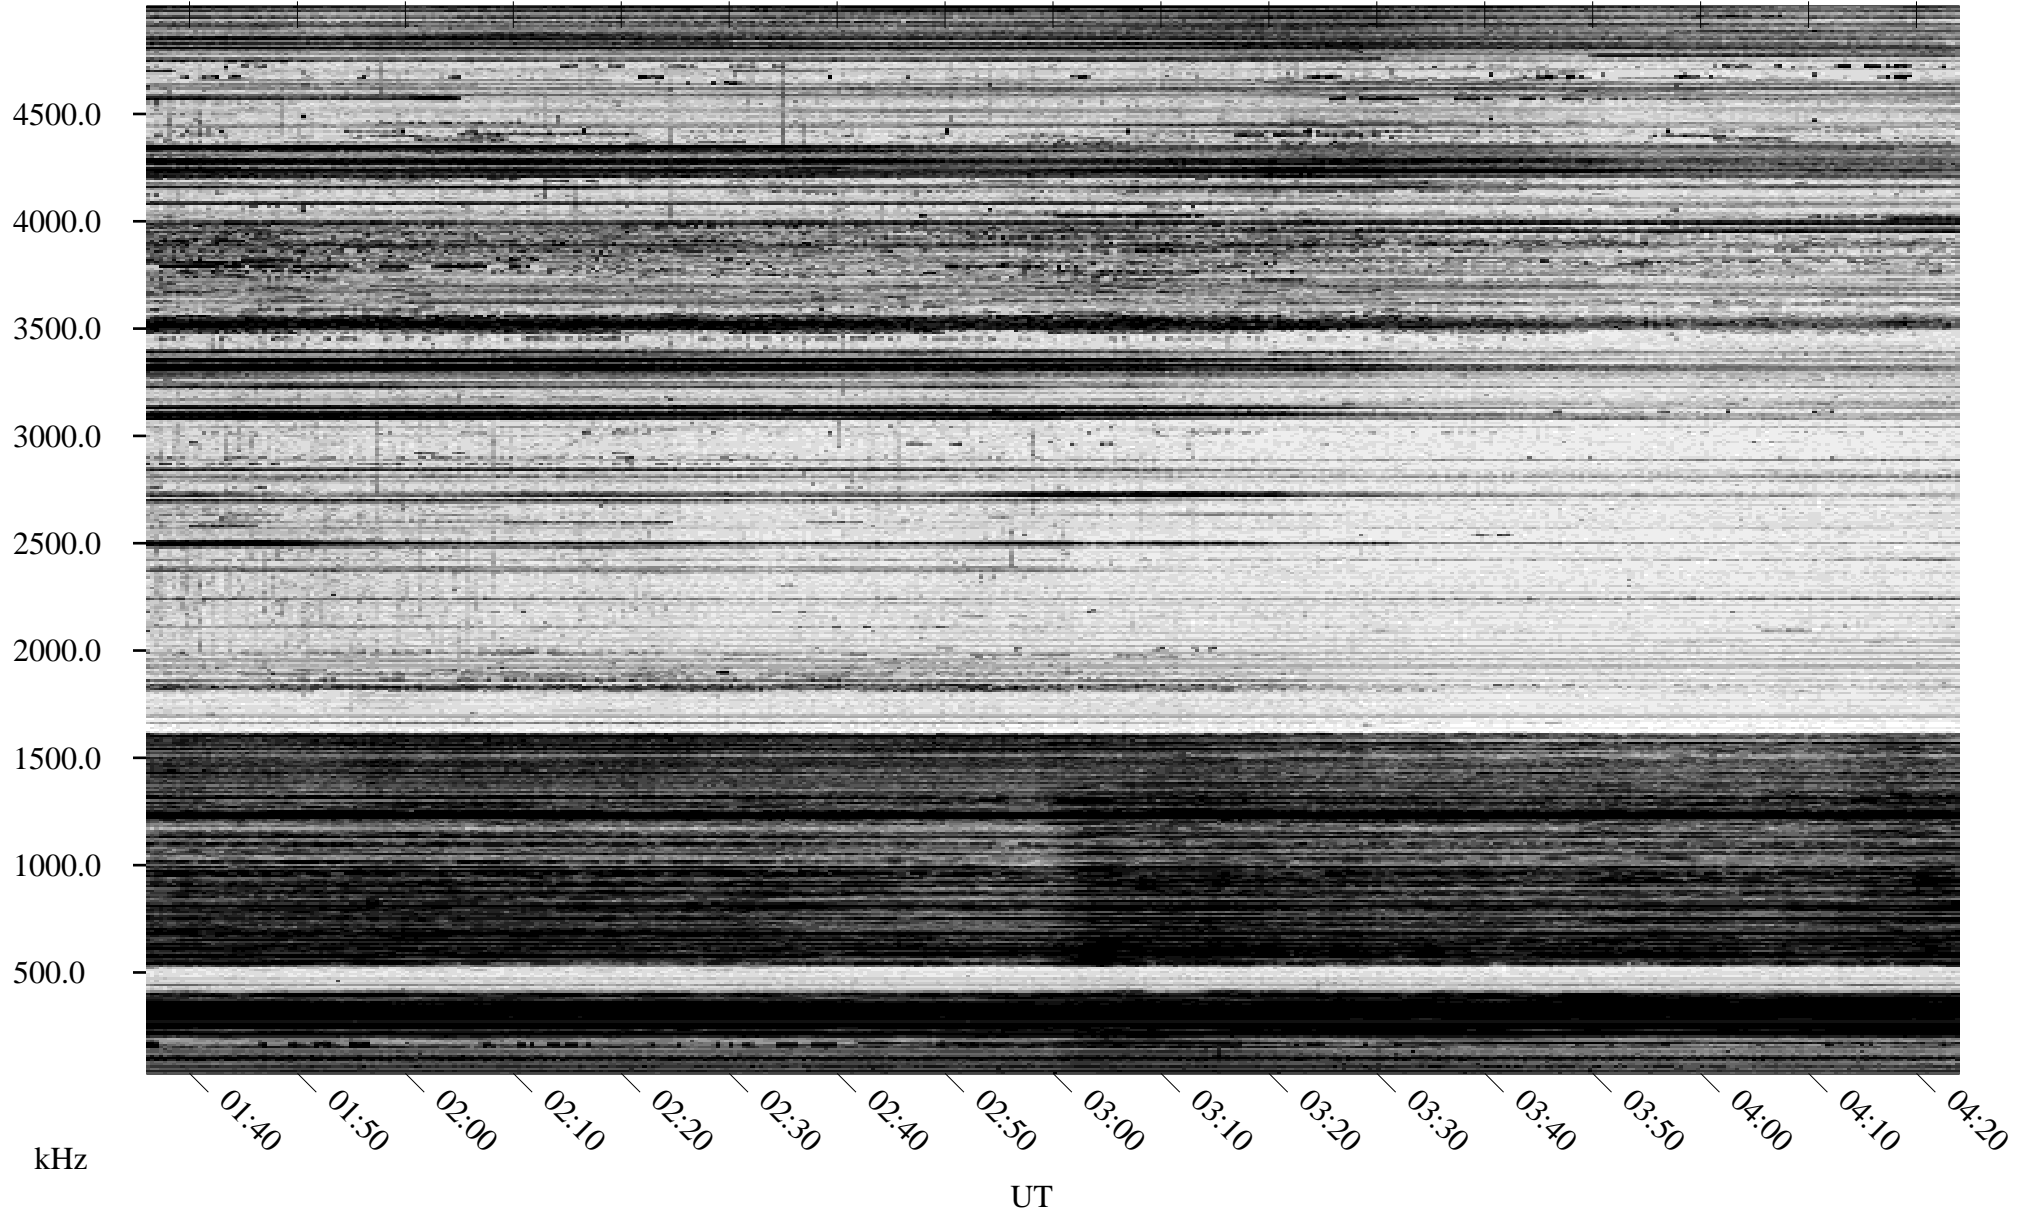

02/17/1996 Churchill, Manitoba

Linear Scale Black = 161 White = 15

ch96048l.r00m max_12

Page 1

02/17/1996 Churchill, Manitoba

Linear Scale Black = 161 White = 15

ch96048l.r00m max_12

Page 2

02/18/1996 Churchill, Manitoba

Linear Scale Black = 161 White = 15

ch96048l.r00m max_12

Page 3

02/18/1996 Churchill, Manitoba

Linear Scale Black = 161 White = 15

ch96048l.r00m max_12

Page 4

02/18/1996 Churchill, Manitoba

Linear Scale Black = 161 White = 15

ch96048l.r00m max_12

Page 5

02/18/1996 Churchill, Manitoba

Linear Scale Black = 161 White = 15

ch96048l.r00m max_12

Page 6

02/18/1996 Churchill, Manitoba

Linear Scale Black = 161 White = 15

ch96048l.r00m max_12

Page 7

02/18/1996 Churchill, Manitoba

Linear Scale Black = 161 White = 15

ch96048l.r00m max_12

Page 8