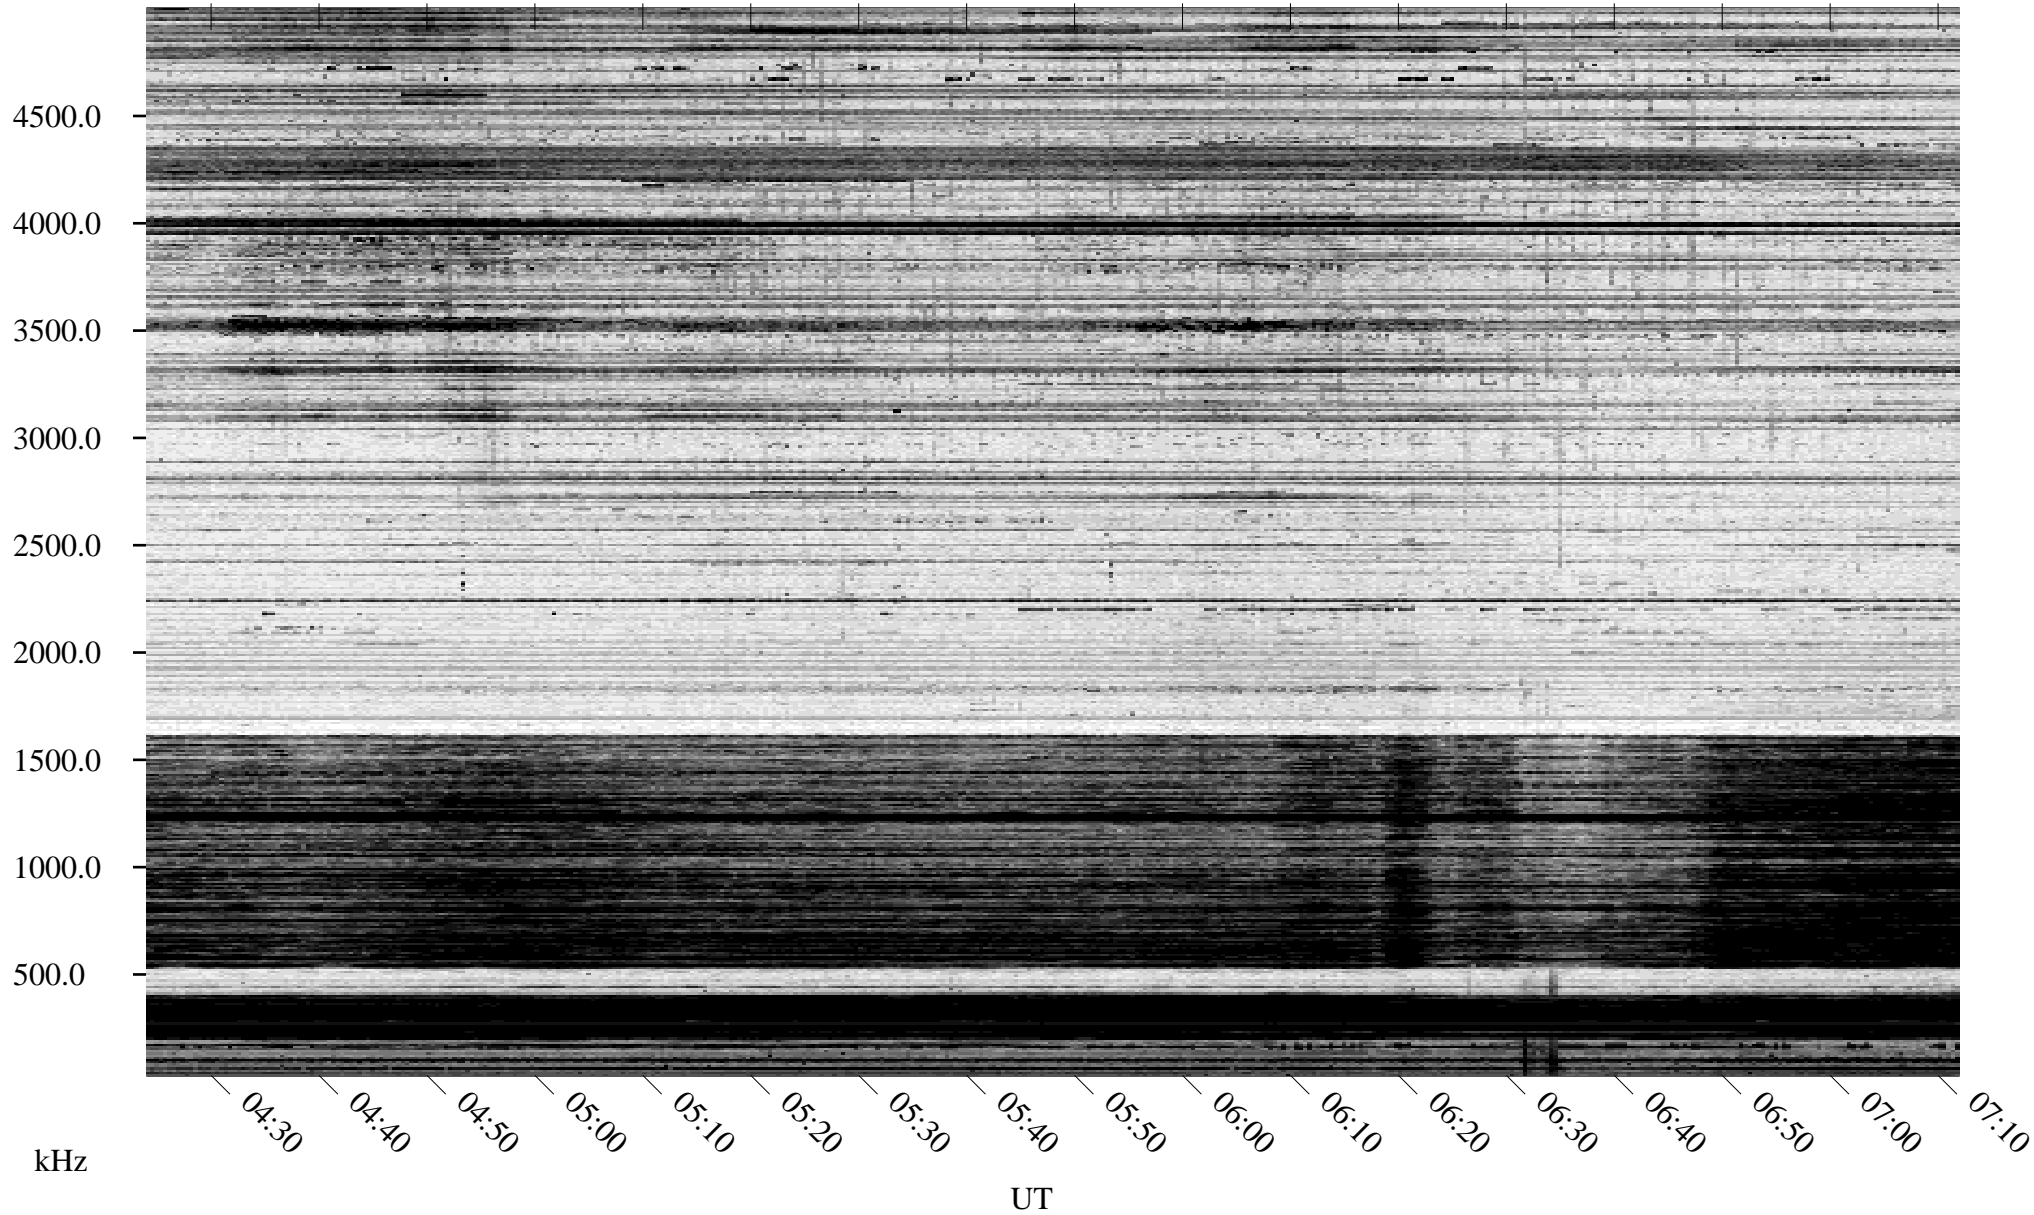

02/17/1996 Churchill, Manitoba

Linear Scale Black = 161 White = 15

ch96048l.r00m max_12

Page 1

02/17/1996 Churchill, Manitoba

Linear Scale Black = 161 White = 15

ch96048l.r00m max_12

Page 2

02/18/1996 Churchill, Manitoba

Linear Scale Black = 161 White = 15

ch96048l.r00m max_12

Page 3

02/18/1996 Churchill, Manitoba

Linear Scale Black = 161 White = 15

ch96048l.r00m max_12

Page 4

02/18/1996 Churchill, Manitoba

Linear Scale Black = 161 White = 15

ch96048l.r00m max_12

Page 5

02/18/1996 Churchill, Manitoba

Linear Scale Black = 161 White = 15

ch96048l.r00m max_12

Page 6

02/18/1996 Churchill, Manitoba

Linear Scale Black = 161 White = 15

ch96048l.r00m max_12

Page 7

02/18/1996 Churchill, Manitoba

Linear Scale Black = 161 White = 15

ch96048l.r00m max_12

Page 8