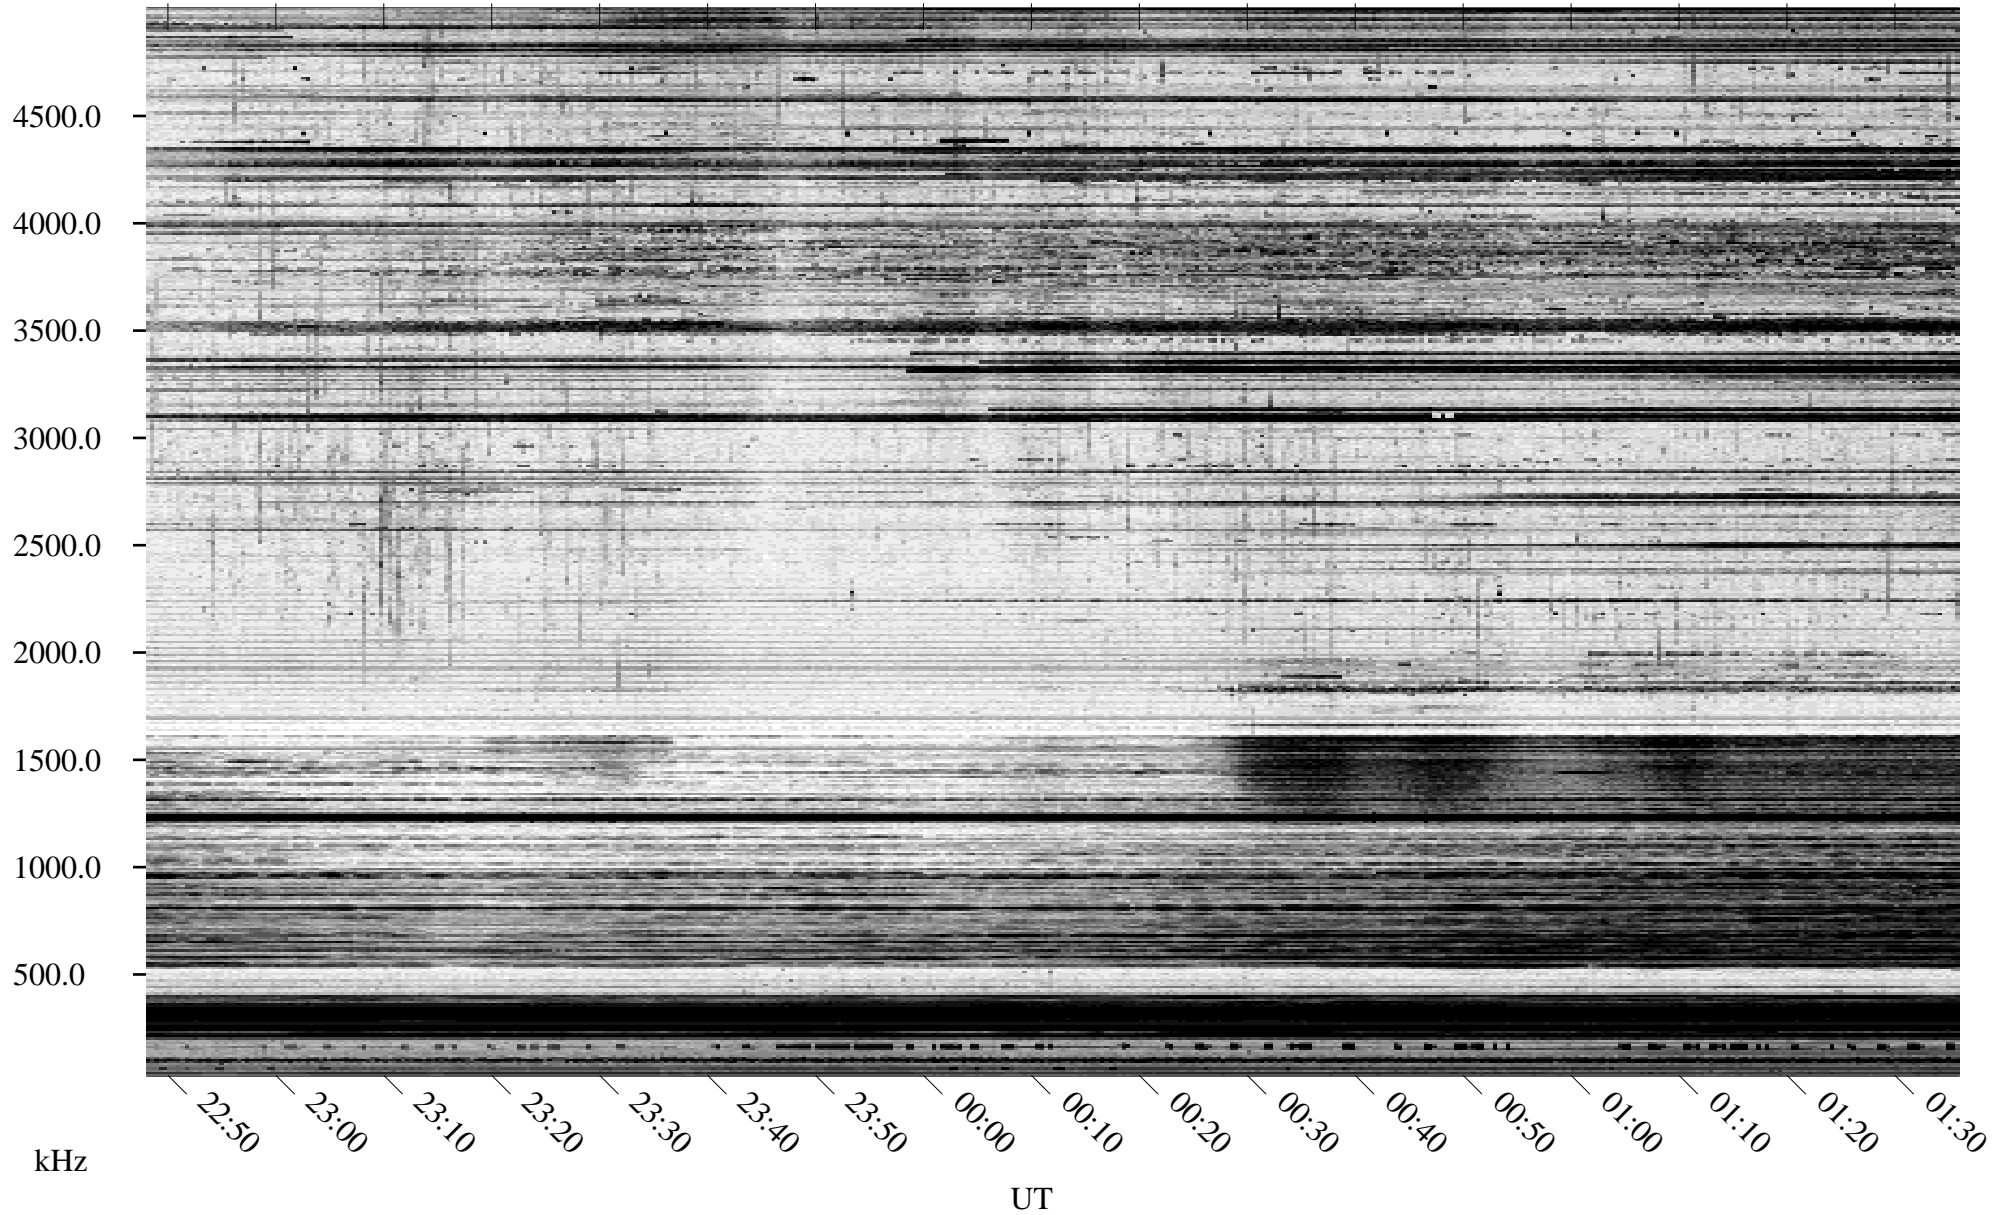

02/17/1996 Churchill, Manitoba

Linear Scale Black = 161 White = 15

ch96048l.r00m max_12

Page 1

02/17/1996 Churchill, Manitoba

Linear Scale Black = 161 White = 15

ch96048l.r00m max_12

Page 2

02/18/1996 Churchill, Manitoba

Linear Scale Black = 161 White = 15

ch96048l.r00m max_12

Page 3

02/18/1996 Churchill, Manitoba

Linear Scale Black = 161 White = 15

ch96048l.r00m max_12

Page 4

02/18/1996 Churchill, Manitoba

Linear Scale Black = 161 White = 15

ch96048l.r00m max_12

Page 5

02/18/1996 Churchill, Manitoba

Linear Scale Black = 161 White = 15

ch96048l.r00m max_12

Page 6

02/18/1996 Churchill, Manitoba

Linear Scale Black = 161 White = 15

ch96048l.r00m max_12

Page 7

02/18/1996 Churchill, Manitoba

Linear Scale Black = 161 White = 15

ch96048l.r00m max_12

Page 8