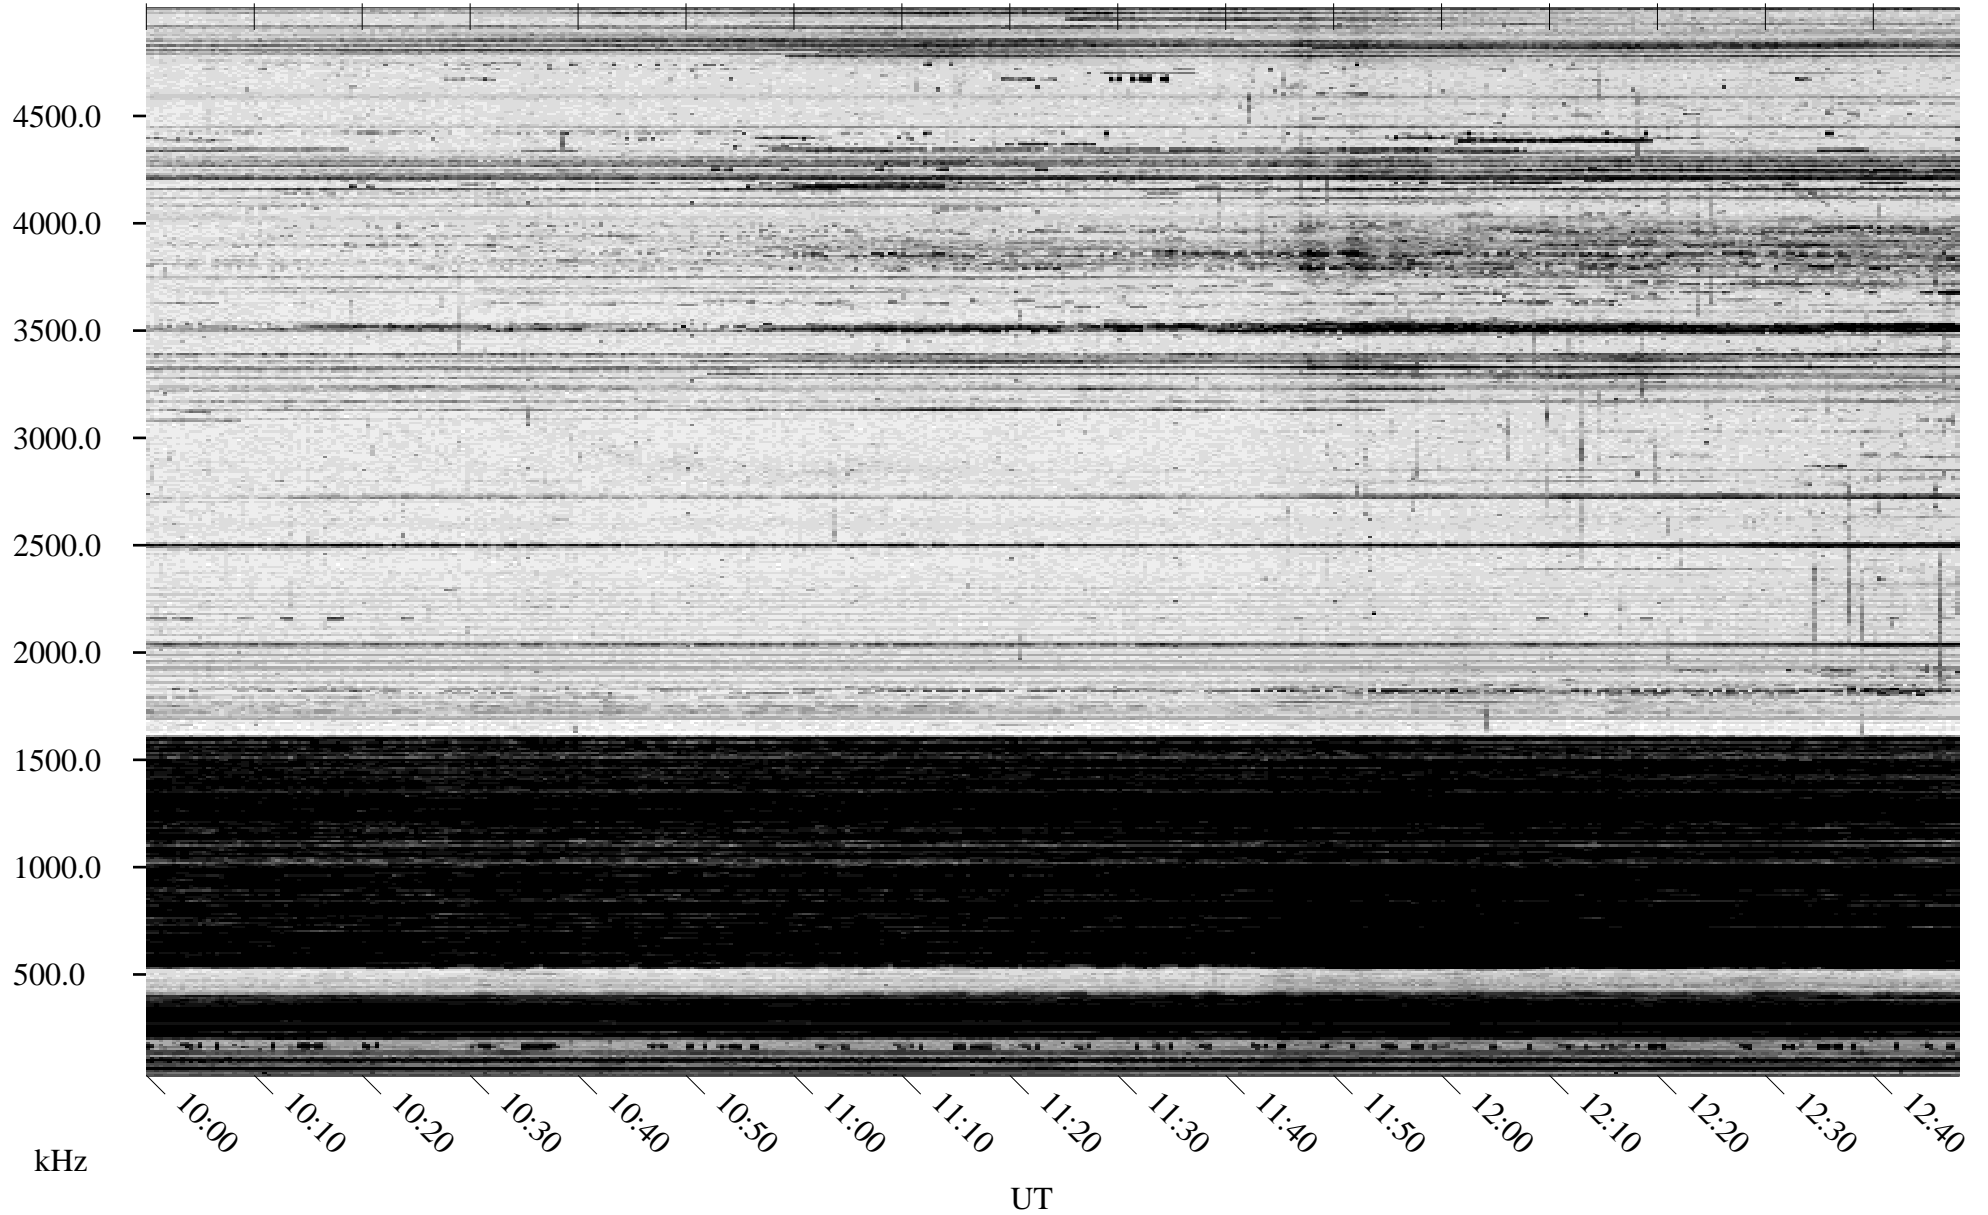

02/17/1996 Churchill, Manitoba

Linear Scale Black = 161 White = 15

ch96048l.r00m max_12

Page 1

02/17/1996 Churchill, Manitoba

Linear Scale Black = 161 White = 15

ch96048l.r00m max_12

Page 2

02/18/1996 Churchill, Manitoba

Linear Scale Black = 161 White = 15

ch96048l.r00m max_12

Page 3

02/18/1996 Churchill, Manitoba

Linear Scale Black = 161 White = 15

ch96048l.r00m max_12

Page 4

02/18/1996 Churchill, Manitoba

Linear Scale Black = 161 White = 15

ch96048l.r00m max_12

Page 5

02/18/1996 Churchill, Manitoba

Linear Scale Black = 161 White = 15

ch96048l.r00m max_12

Page 6

02/18/1996 Churchill, Manitoba

Linear Scale Black = 161 White = 15

ch96048l.r00m max_12

Page 7

02/18/1996 Churchill, Manitoba

Linear Scale Black = 161 White = 15

ch96048l.r00m max_12

Page 8