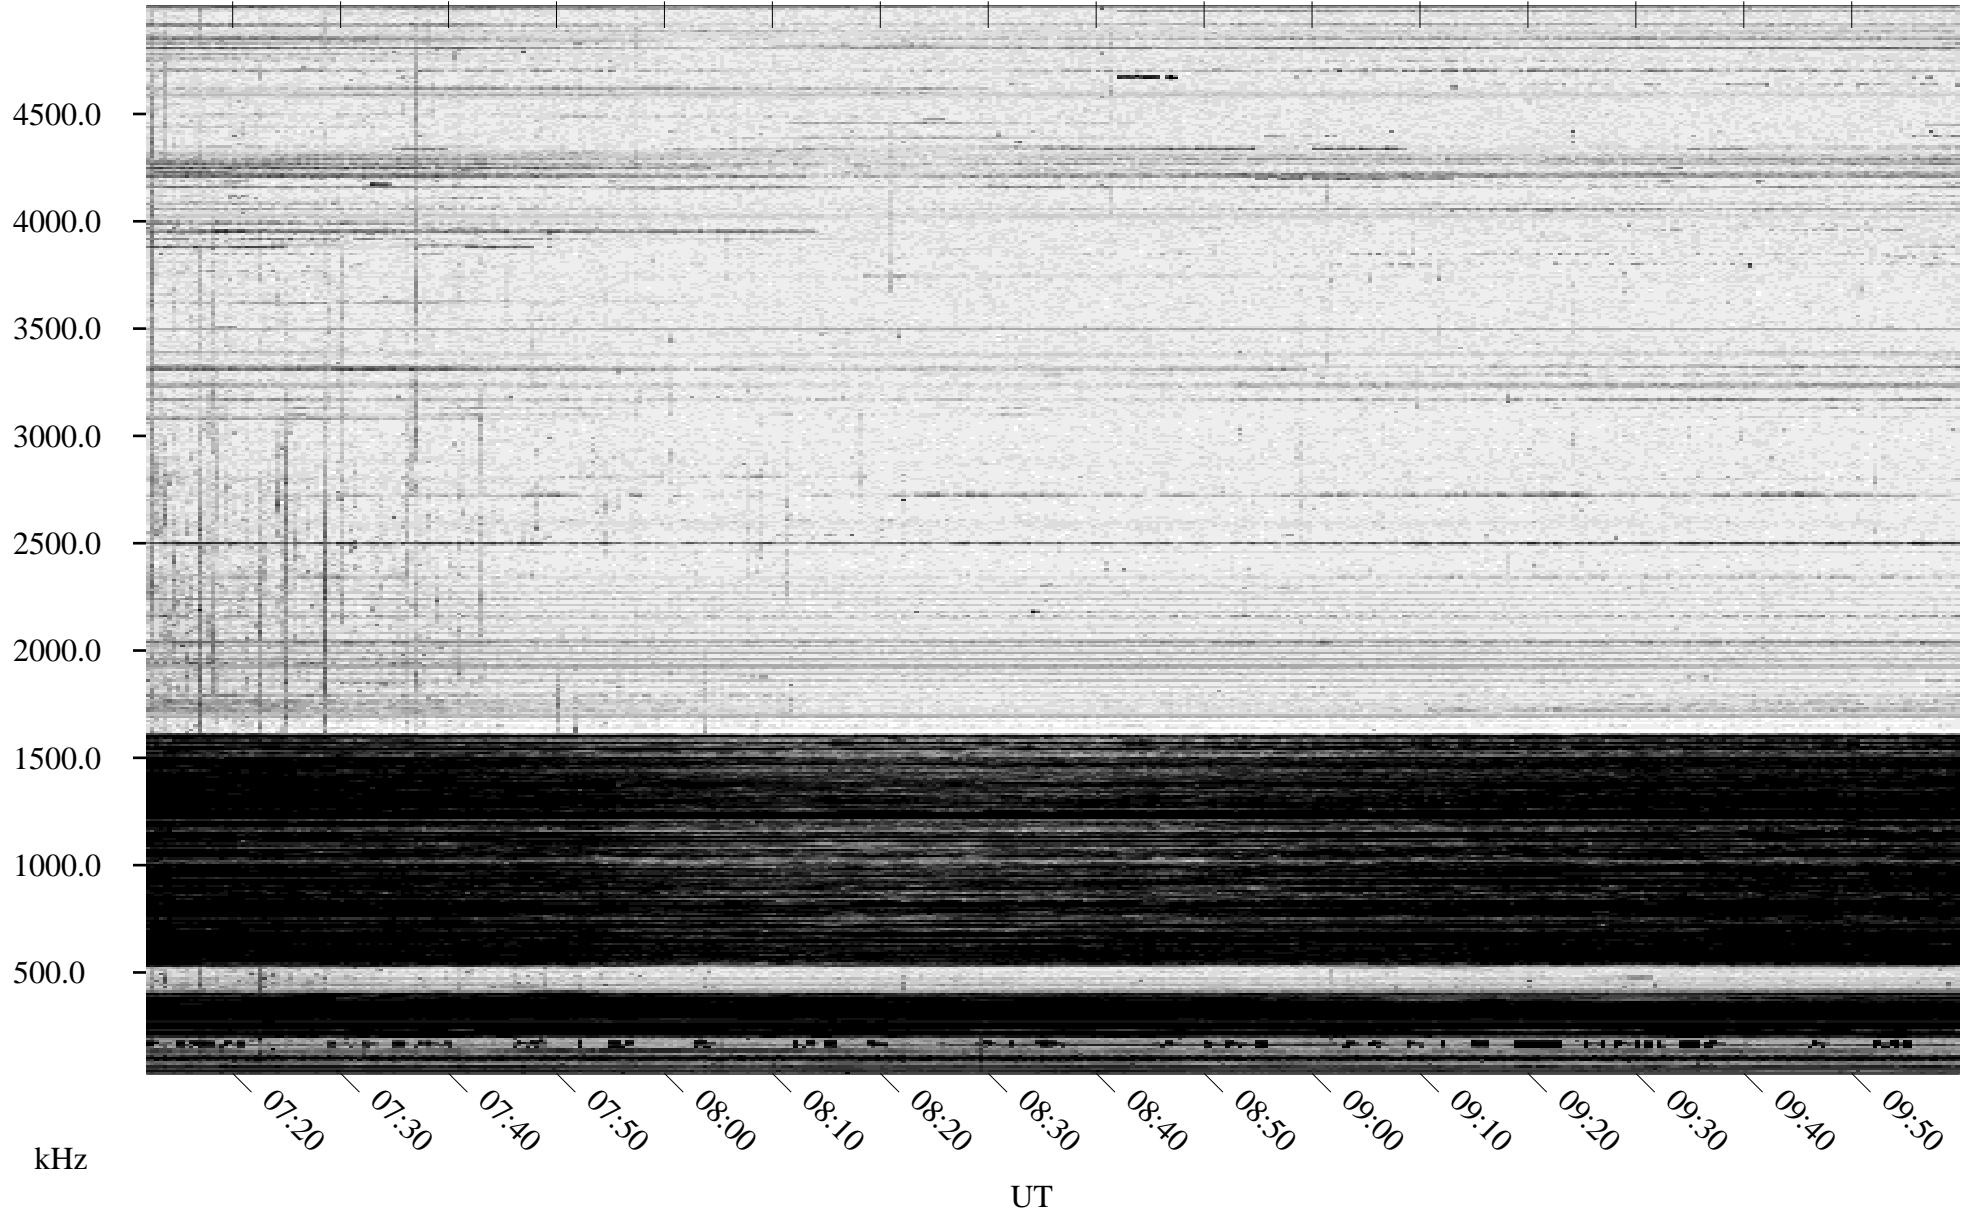

02/19/1996 Churchill, Manitoba

Linear Scale Black = 161 White = 15

ch96050l.r00m max_12

Page 1

02/19/1996 Churchill, Manitoba

Linear Scale Black = 161 White = 15

ch96050l.r00m max_12

Page 2

02/20/1996 Churchill, Manitoba

Linear Scale Black = 161 White = 15

ch96050l.r00m max_12

Page 3

02/20/1996 Churchill, Manitoba

Linear Scale Black = 161 White = 15

ch96050l.r00m max_12

Page 4

02/20/1996 Churchill, Manitoba

Linear Scale Black = 161 White = 15

ch96050l.r00m max_12

Page 5

02/20/1996 Churchill, Manitoba

Linear Scale Black = 161 White = 15

ch96050l.r00m max_12

Page 6

02/20/1996 Churchill, Manitoba

Linear Scale Black = 161 White = 15

ch96050l.r00m max_12

Page 7

02/20/1996 Churchill, Manitoba

Linear Scale Black = 161 White = 15

ch96050l.r00m max_12

Page 8