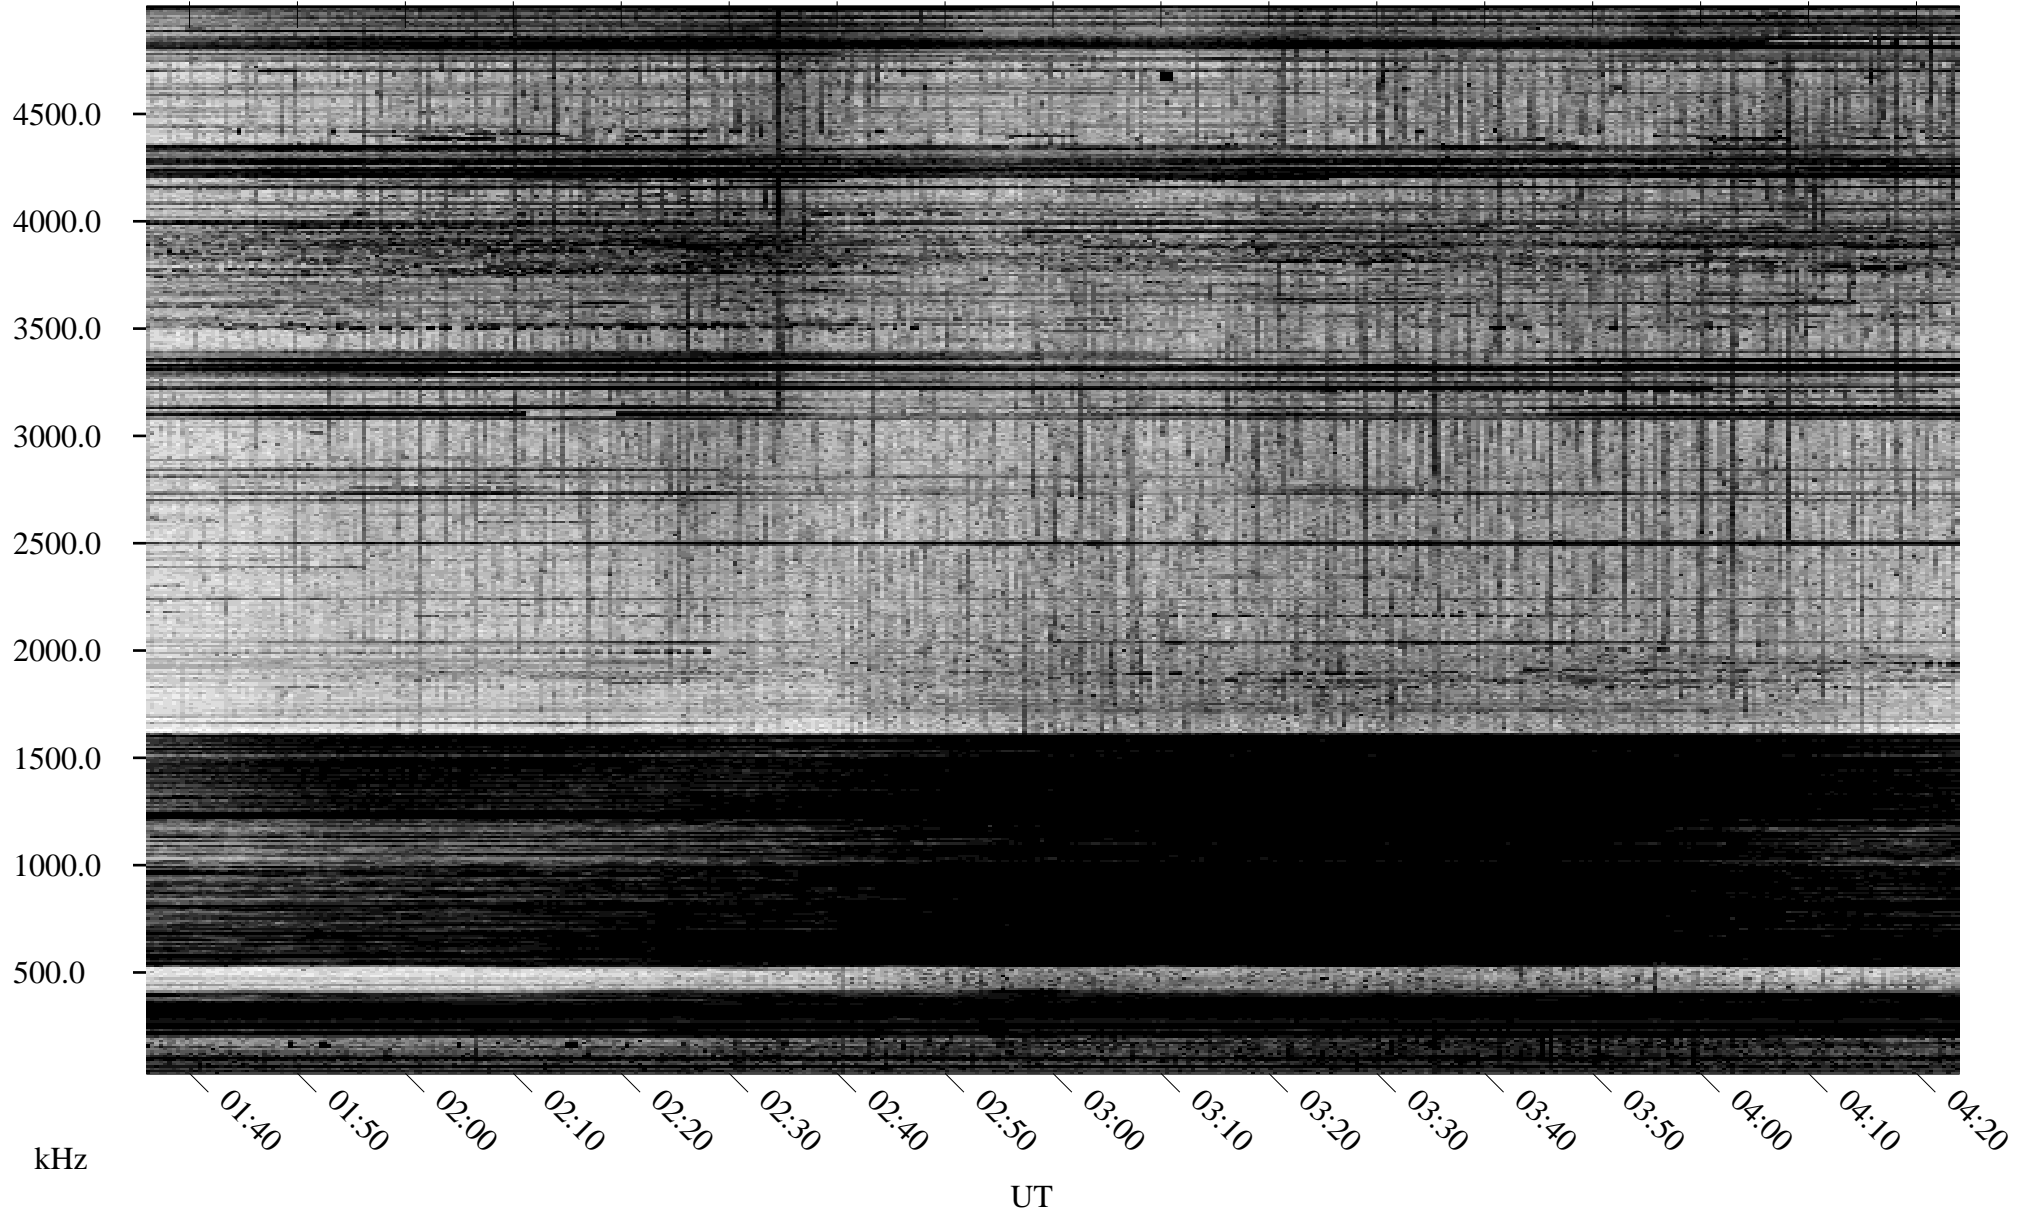

02/19/1996 Churchill, Manitoba

Linear Scale Black = 161 White = 15

ch96050l.r00m max_12

Page 1

02/19/1996 Churchill, Manitoba

Linear Scale Black = 161 White = 15

ch96050l.r00m max_12

Page 2

02/20/1996 Churchill, Manitoba

Linear Scale Black = 161 White = 15

ch96050l.r00m max_12

Page 3

02/20/1996 Churchill, Manitoba

Linear Scale Black = 161 White = 15

ch96050l.r00m max_12

Page 4

02/20/1996 Churchill, Manitoba

Linear Scale Black = 161 White = 15

ch96050l.r00m max_12

Page 5

02/20/1996 Churchill, Manitoba

Linear Scale Black = 161 White = 15

ch96050l.r00m max_12

Page 6

02/20/1996 Churchill, Manitoba

Linear Scale Black = 161 White = 15

ch96050l.r00m max_12

Page 7

02/20/1996 Churchill, Manitoba

Linear Scale Black = 161 White = 15

ch96050l.r00m max_12

Page 8