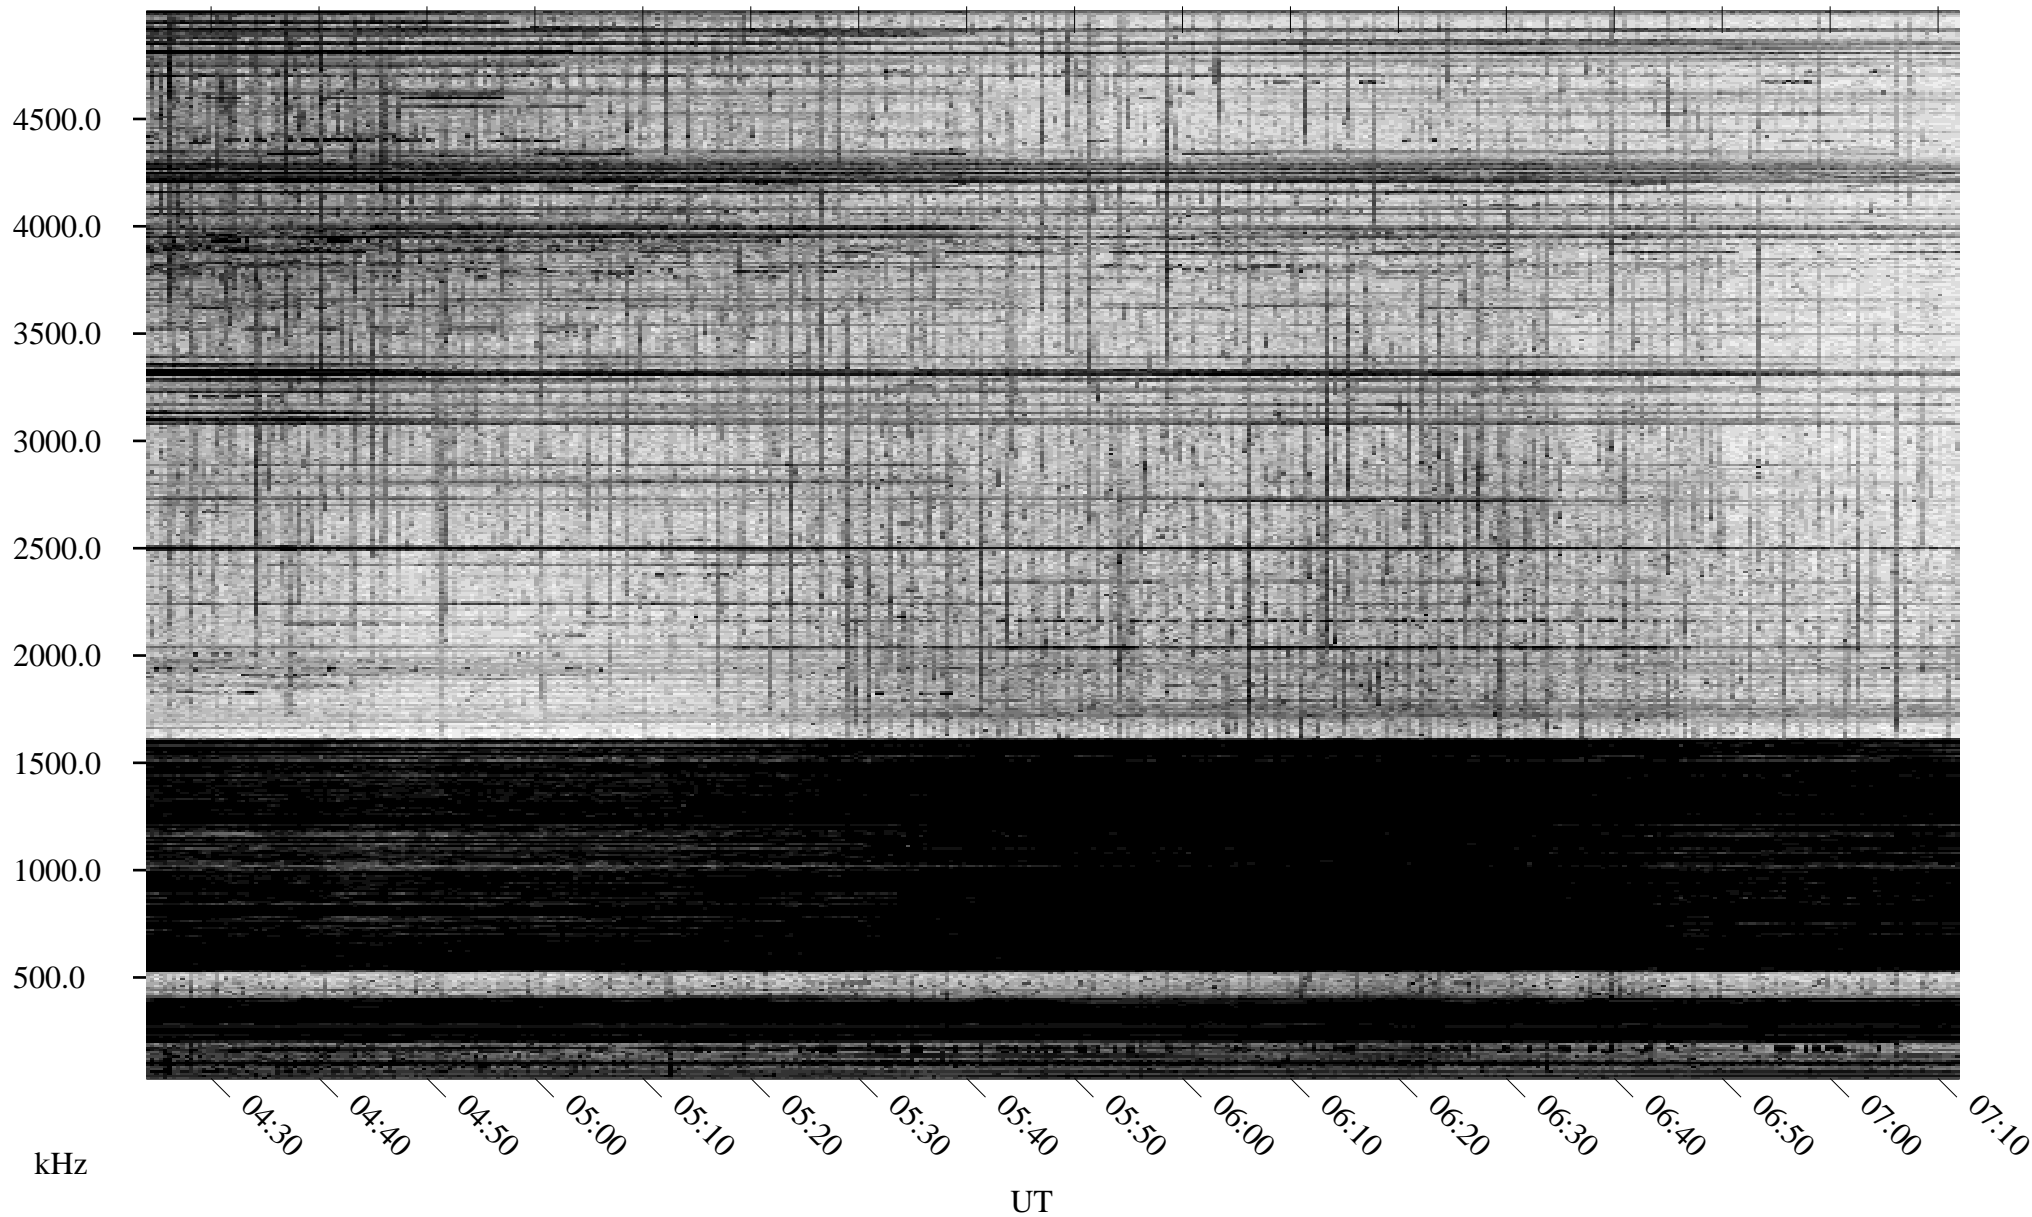

02/19/1996 Churchill, Manitoba

Linear Scale Black = 161 White = 15

ch96050l.r00m max_12

Page 1

02/19/1996 Churchill, Manitoba

Linear Scale Black = 161 White = 15

ch96050l.r00m max_12

Page 2

02/20/1996 Churchill, Manitoba

Linear Scale Black = 161 White = 15

ch96050l.r00m max_12

Page 3

02/20/1996 Churchill, Manitoba

Linear Scale Black = 161 White = 15

ch96050l.r00m max_12

Page 4

02/20/1996 Churchill, Manitoba

Linear Scale Black = 161 White = 15

ch96050l.r00m max_12

Page 5

02/20/1996 Churchill, Manitoba

Linear Scale Black = 161 White = 15

ch96050l.r00m max_12

Page 6

02/20/1996 Churchill, Manitoba

Linear Scale Black = 161 White = 15

ch96050l.r00m max_12

Page 7

02/20/1996 Churchill, Manitoba

Linear Scale Black = 161 White = 15

ch96050l.r00m max_12

Page 8