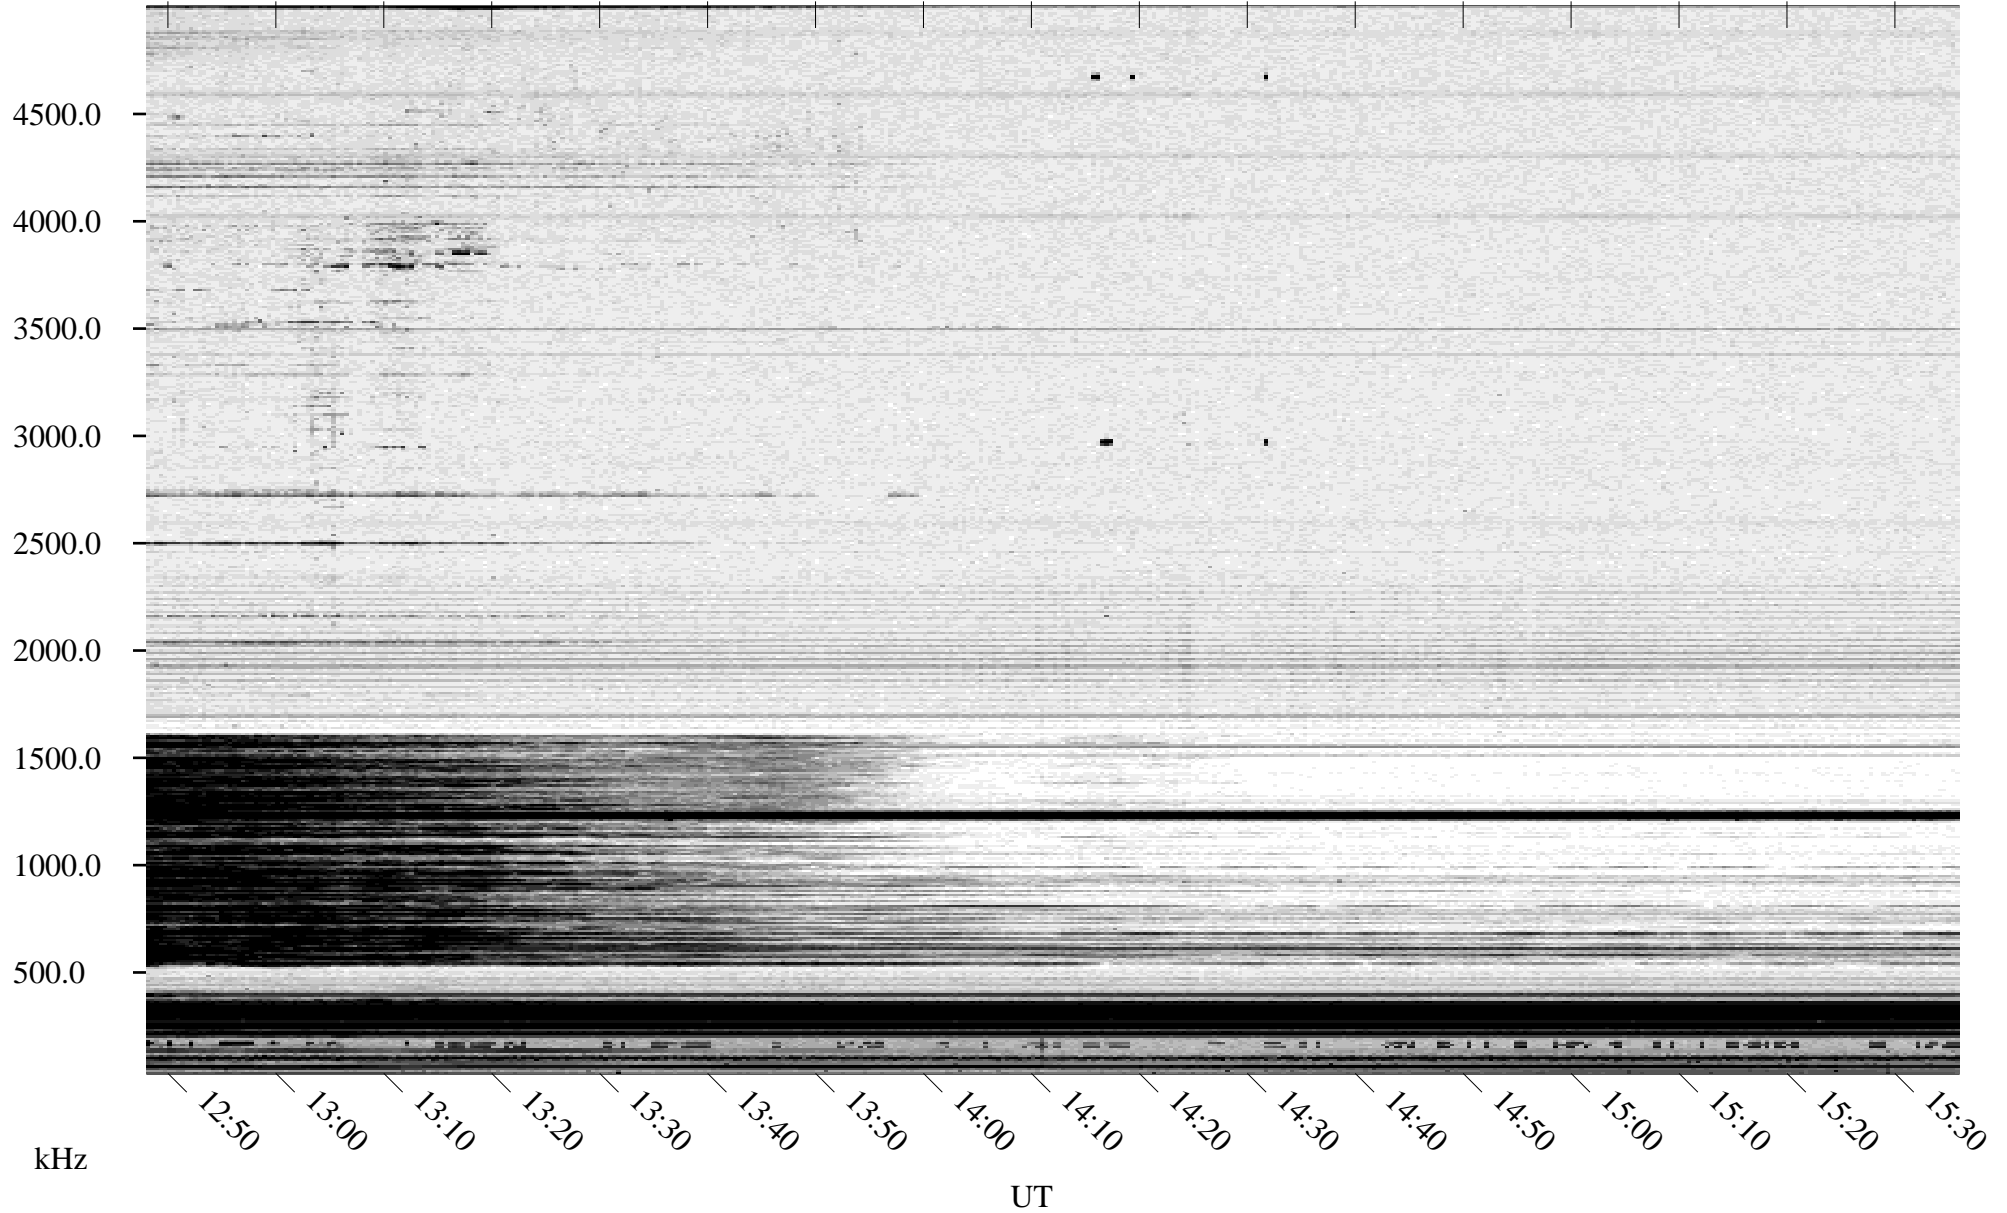

02/19/1996 Churchill, Manitoba

Linear Scale Black = 161 White = 15

ch96050l.r00m max_12

Page 1

02/19/1996 Churchill, Manitoba

Linear Scale Black = 161 White = 15

ch96050l.r00m max_12

Page 2

02/20/1996 Churchill, Manitoba

Linear Scale Black = 161 White = 15

ch96050l.r00m max_12

Page 3

02/20/1996 Churchill, Manitoba

Linear Scale Black = 161 White = 15

ch96050l.r00m max_12

Page 4

02/20/1996 Churchill, Manitoba

Linear Scale Black = 161 White = 15

ch96050l.r00m max_12

Page 5

02/20/1996 Churchill, Manitoba

Linear Scale Black = 161 White = 15

ch96050l.r00m max_12

Page 6

02/20/1996 Churchill, Manitoba

Linear Scale Black = 161 White = 15

ch96050l.r00m max_12

Page 7

02/20/1996 Churchill, Manitoba

Linear Scale Black = 161 White = 15

ch96050l.r00m max_12

Page 8