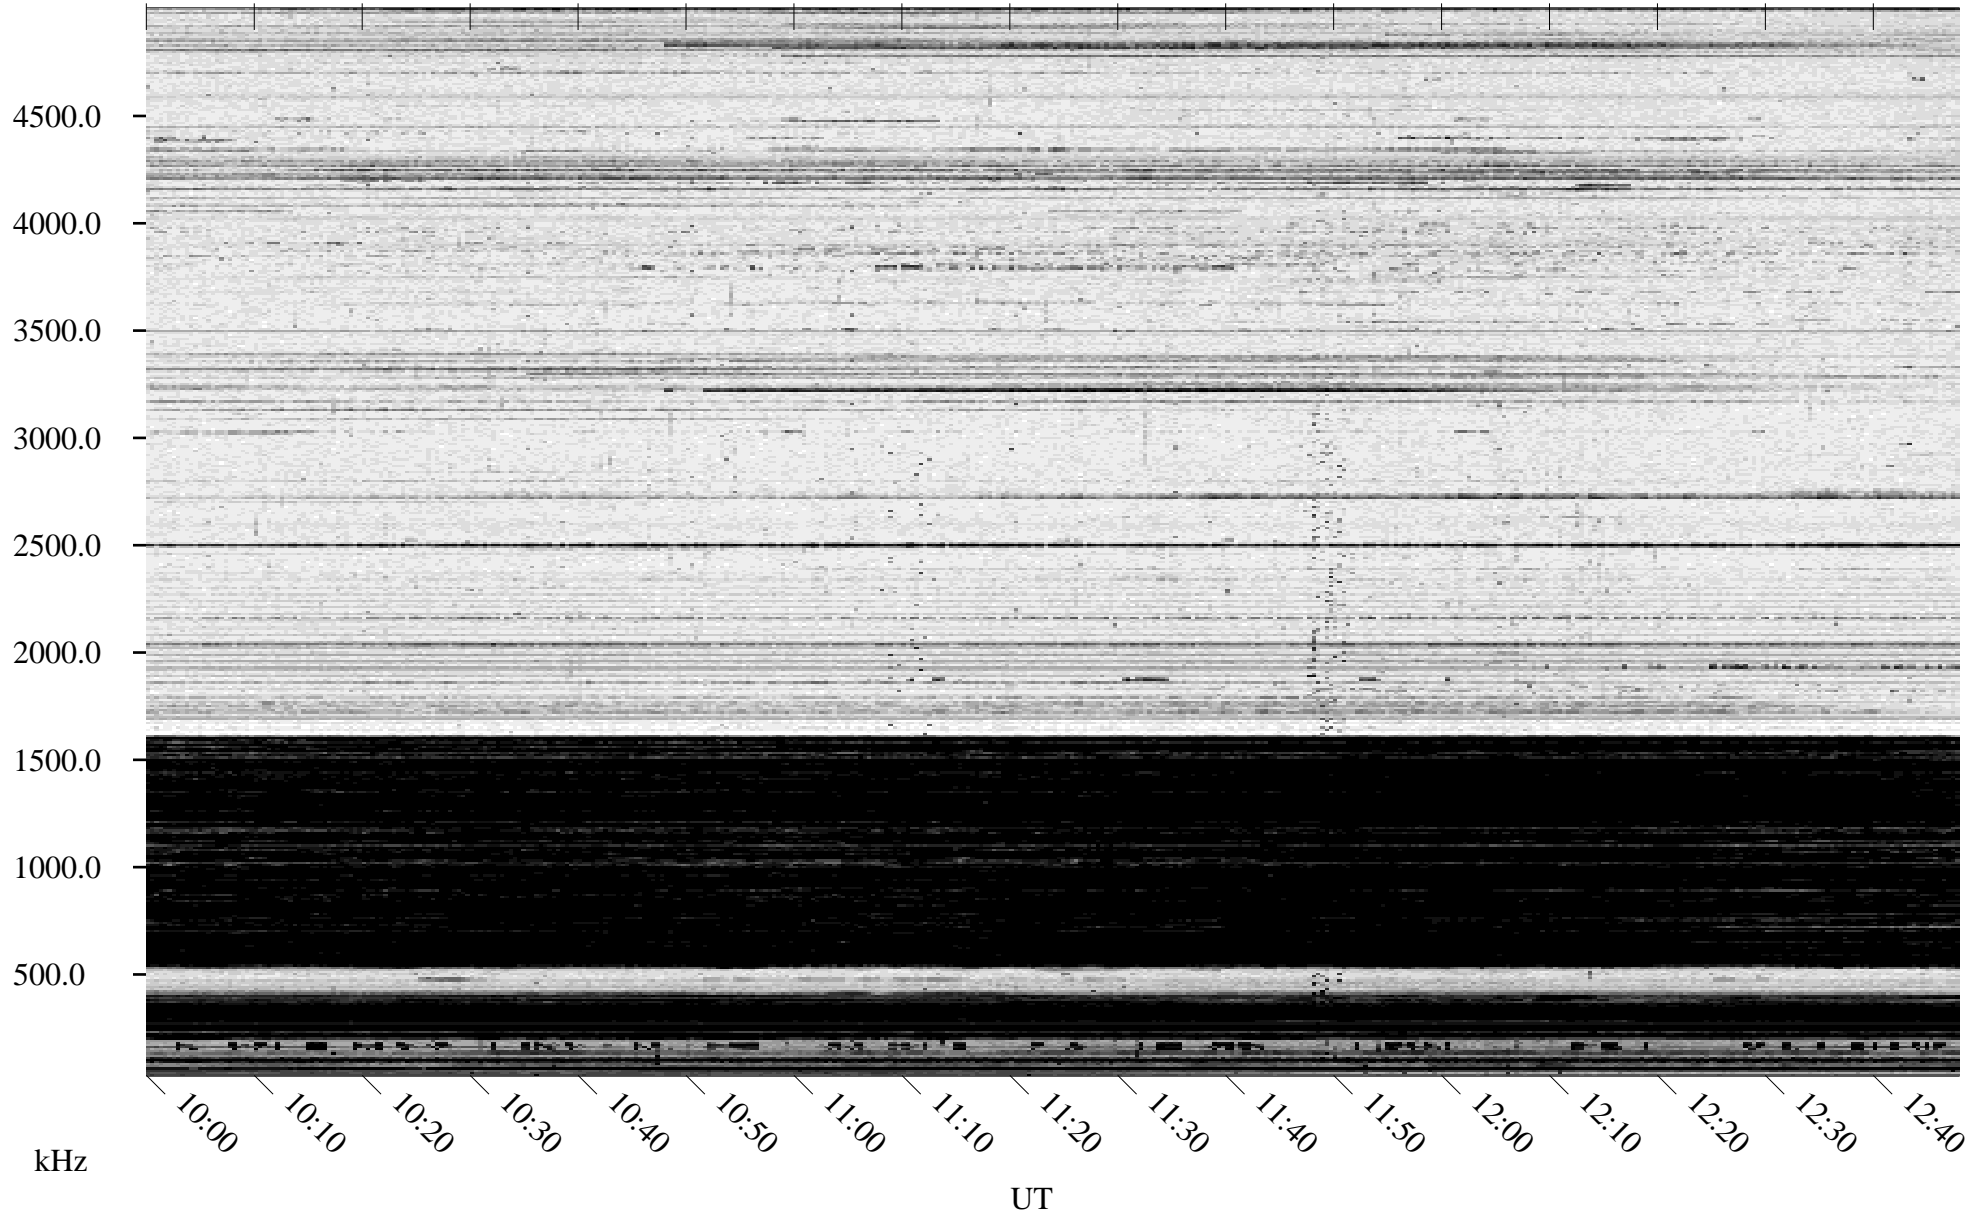

02/19/1996 Churchill, Manitoba

Linear Scale Black = 161 White = 15

ch96050l.r00m max_12

Page 1

02/19/1996 Churchill, Manitoba

Linear Scale Black = 161 White = 15

ch96050l.r00m max_12

Page 2

02/20/1996 Churchill, Manitoba

Linear Scale Black = 161 White = 15

ch96050l.r00m max_12

Page 3

02/20/1996 Churchill, Manitoba

Linear Scale Black = 161 White = 15

ch96050l.r00m max_12

Page 4

02/20/1996 Churchill, Manitoba

Linear Scale Black = 161 White = 15

ch96050l.r00m max_12

Page 5

02/20/1996 Churchill, Manitoba

Linear Scale Black = 161 White = 15

ch96050l.r00m max_12

Page 6

02/20/1996 Churchill, Manitoba

Linear Scale Black = 161 White = 15

ch96050l.r00m max_12

Page 7

02/20/1996 Churchill, Manitoba

Linear Scale Black = 161 White = 15

ch96050l.r00m max_12

Page 8