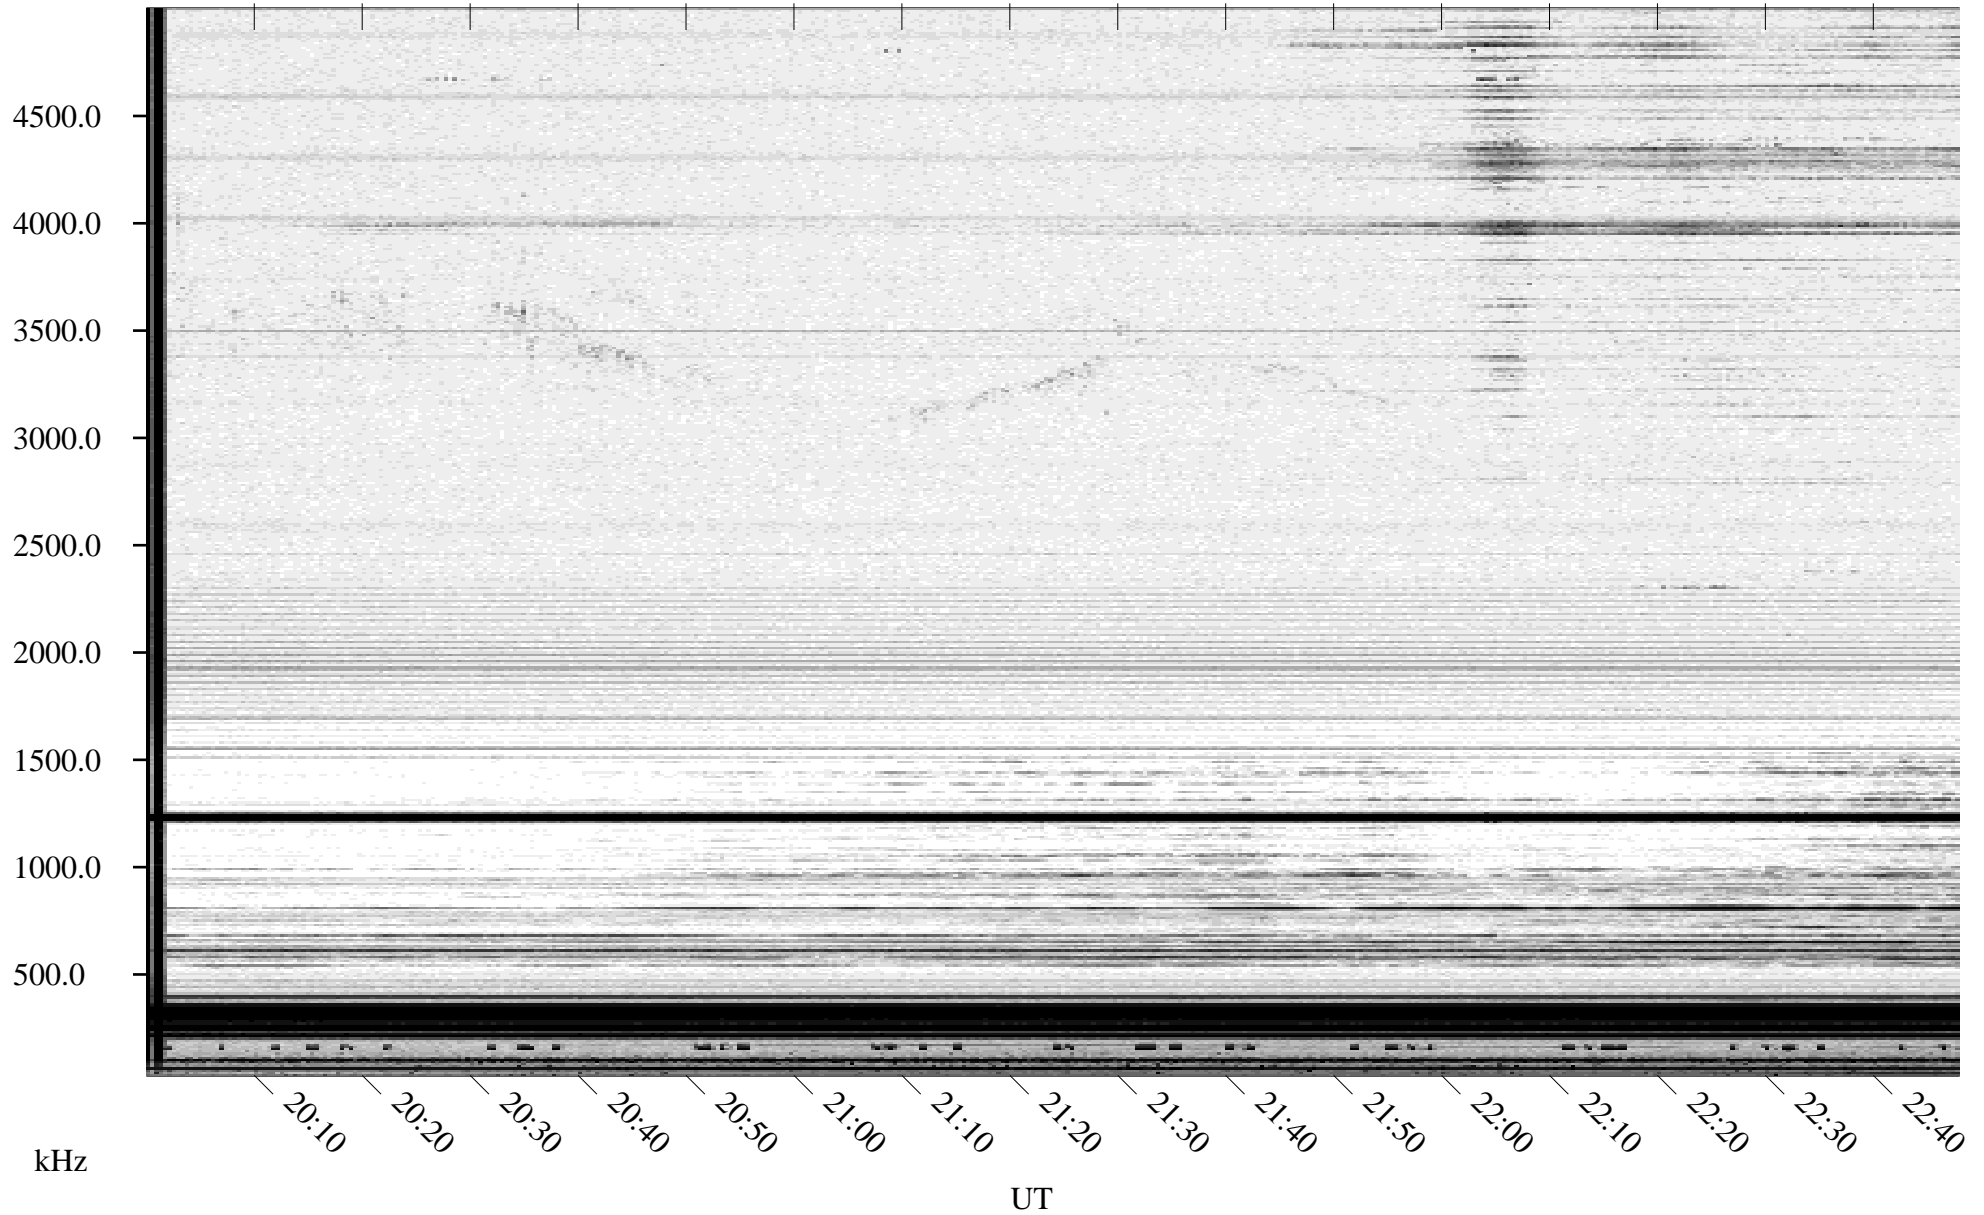

02/19/1996 Churchill, Manitoba

Linear Scale Black = 161 White = 15

ch96050l.r00m max_12

Page 1

02/19/1996 Churchill, Manitoba

Linear Scale Black = 161 White = 15

ch96050l.r00m max_12

Page 2

02/20/1996 Churchill, Manitoba

Linear Scale Black = 161 White = 15

ch96050l.r00m max_12

Page 3

02/20/1996 Churchill, Manitoba

Linear Scale Black = 161 White = 15

ch96050l.r00m max_12

Page 4

02/20/1996 Churchill, Manitoba

Linear Scale Black = 161 White = 15

ch96050l.r00m max_12

Page 5

02/20/1996 Churchill, Manitoba

Linear Scale Black = 161 White = 15

ch96050l.r00m max_12

Page 6

02/20/1996 Churchill, Manitoba

Linear Scale Black = 161 White = 15

ch96050l.r00m max_12

Page 7

02/20/1996 Churchill, Manitoba

Linear Scale Black = 161 White = 15

ch96050l.r00m max_12

Page 8