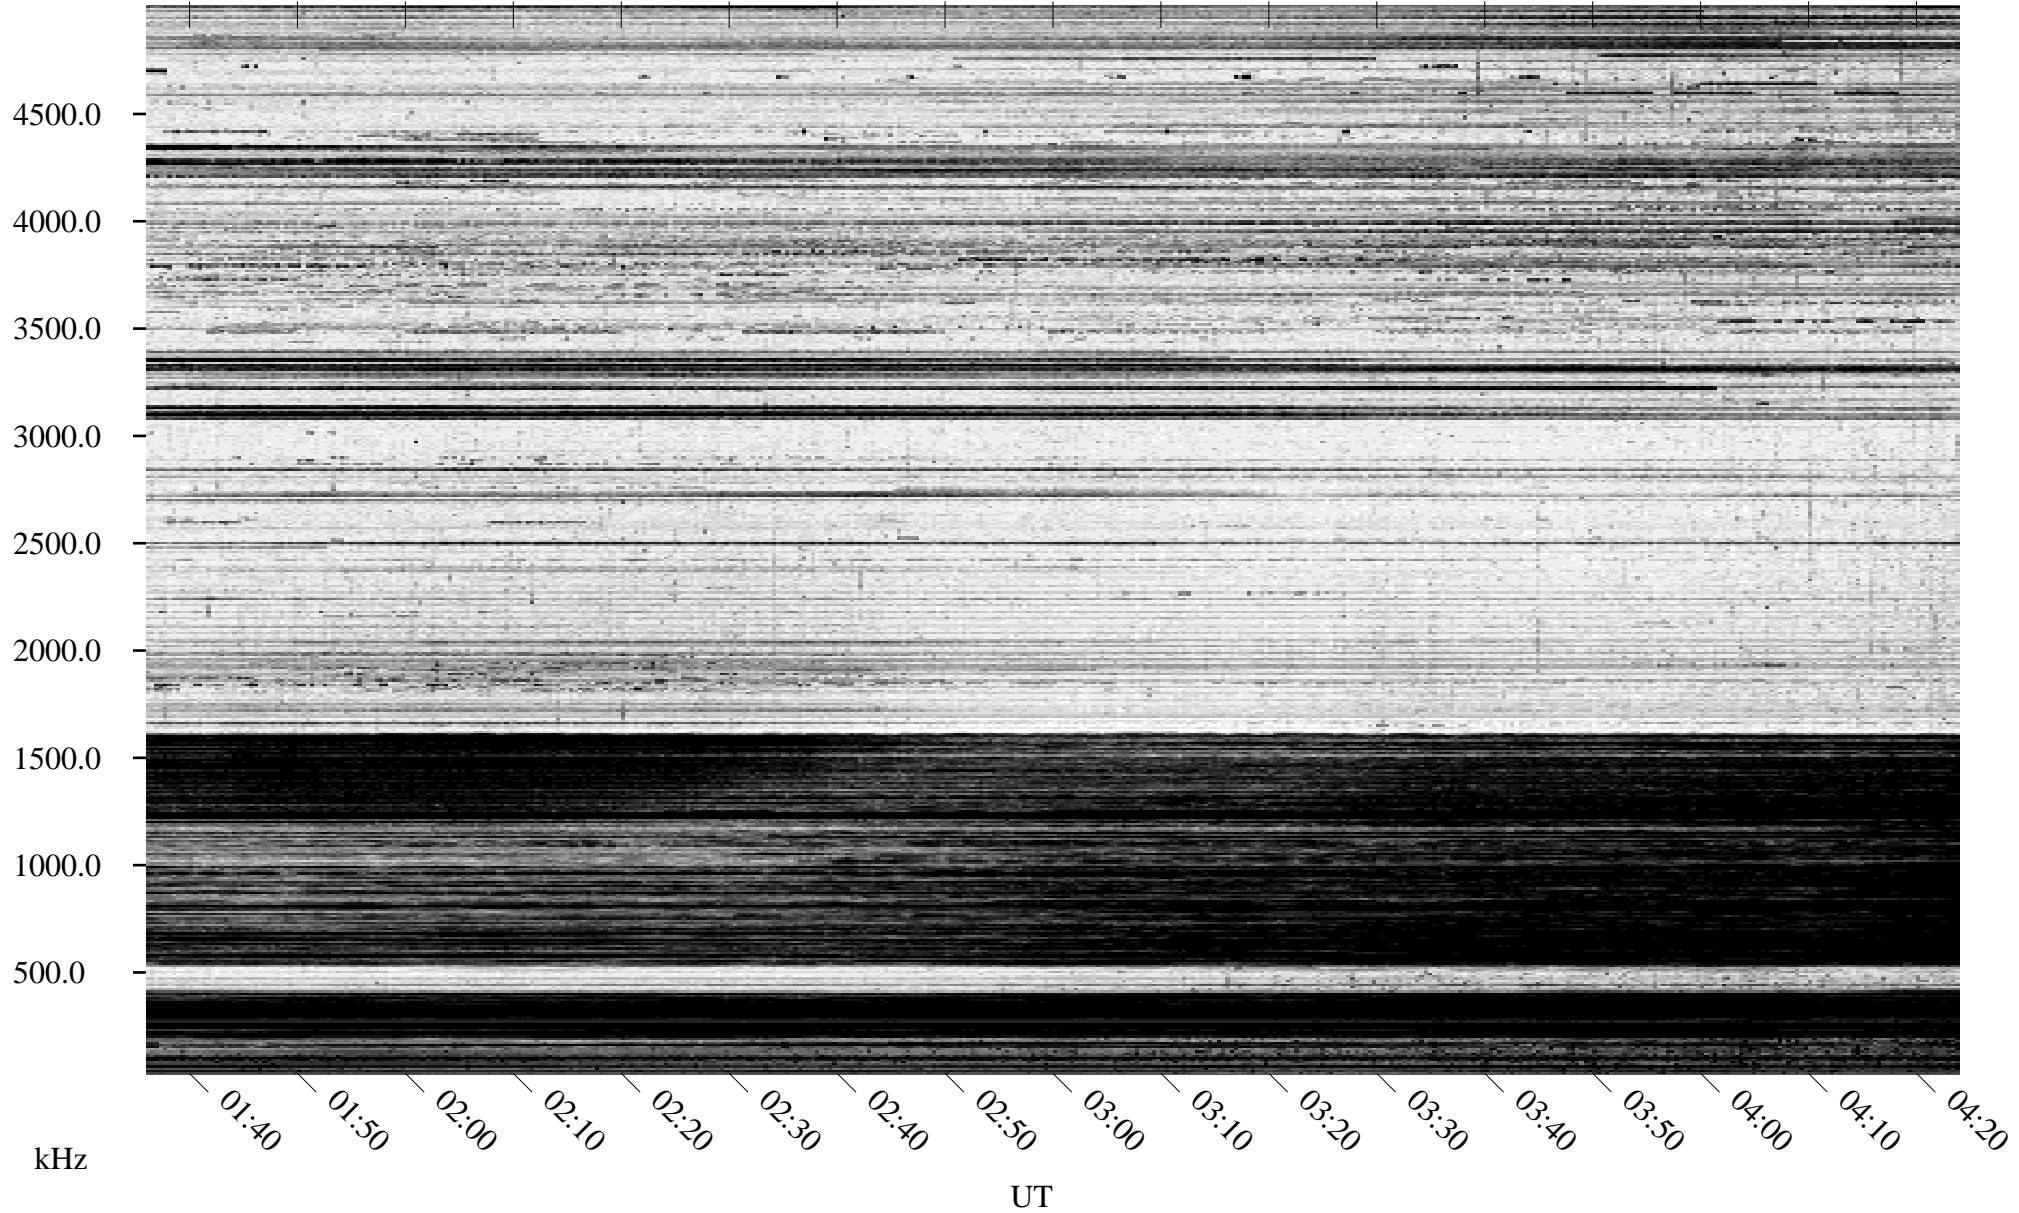

02/20/1996 Churchill, Manitoba

Linear Scale Black = 161 White = 15

ch960511.r00m max_12

Page 1

02/20/1996 Churchill, Manitoba

Linear Scale Black = 161 White = 15

ch960511.r00m max_12

Page 2

02/21/1996 Churchill, Manitoba

Linear Scale Black = 161 White = 15

ch960511.r00m max_12

Page 3

02/21/1996 Churchill, Manitoba

Linear Scale Black = 161 White = 15

ch960511.r00m max_12

Page 4

02/21/1996 Churchill, Manitoba

Linear Scale Black = 161 White = 15

ch960511.r00m max_12

Page 5

02/21/1996 Churchill, Manitoba

Linear Scale Black = 161 White = 15

ch960511.r00m max_12

Page 6

02/21/1996 Churchill, Manitoba

Linear Scale Black = 161 White = 15

ch960511.r00m max_12

Page 7

02/21/1996 Churchill, Manitoba

Linear Scale Black = 161 White = 15

ch960511.r00m max_12

Page 8