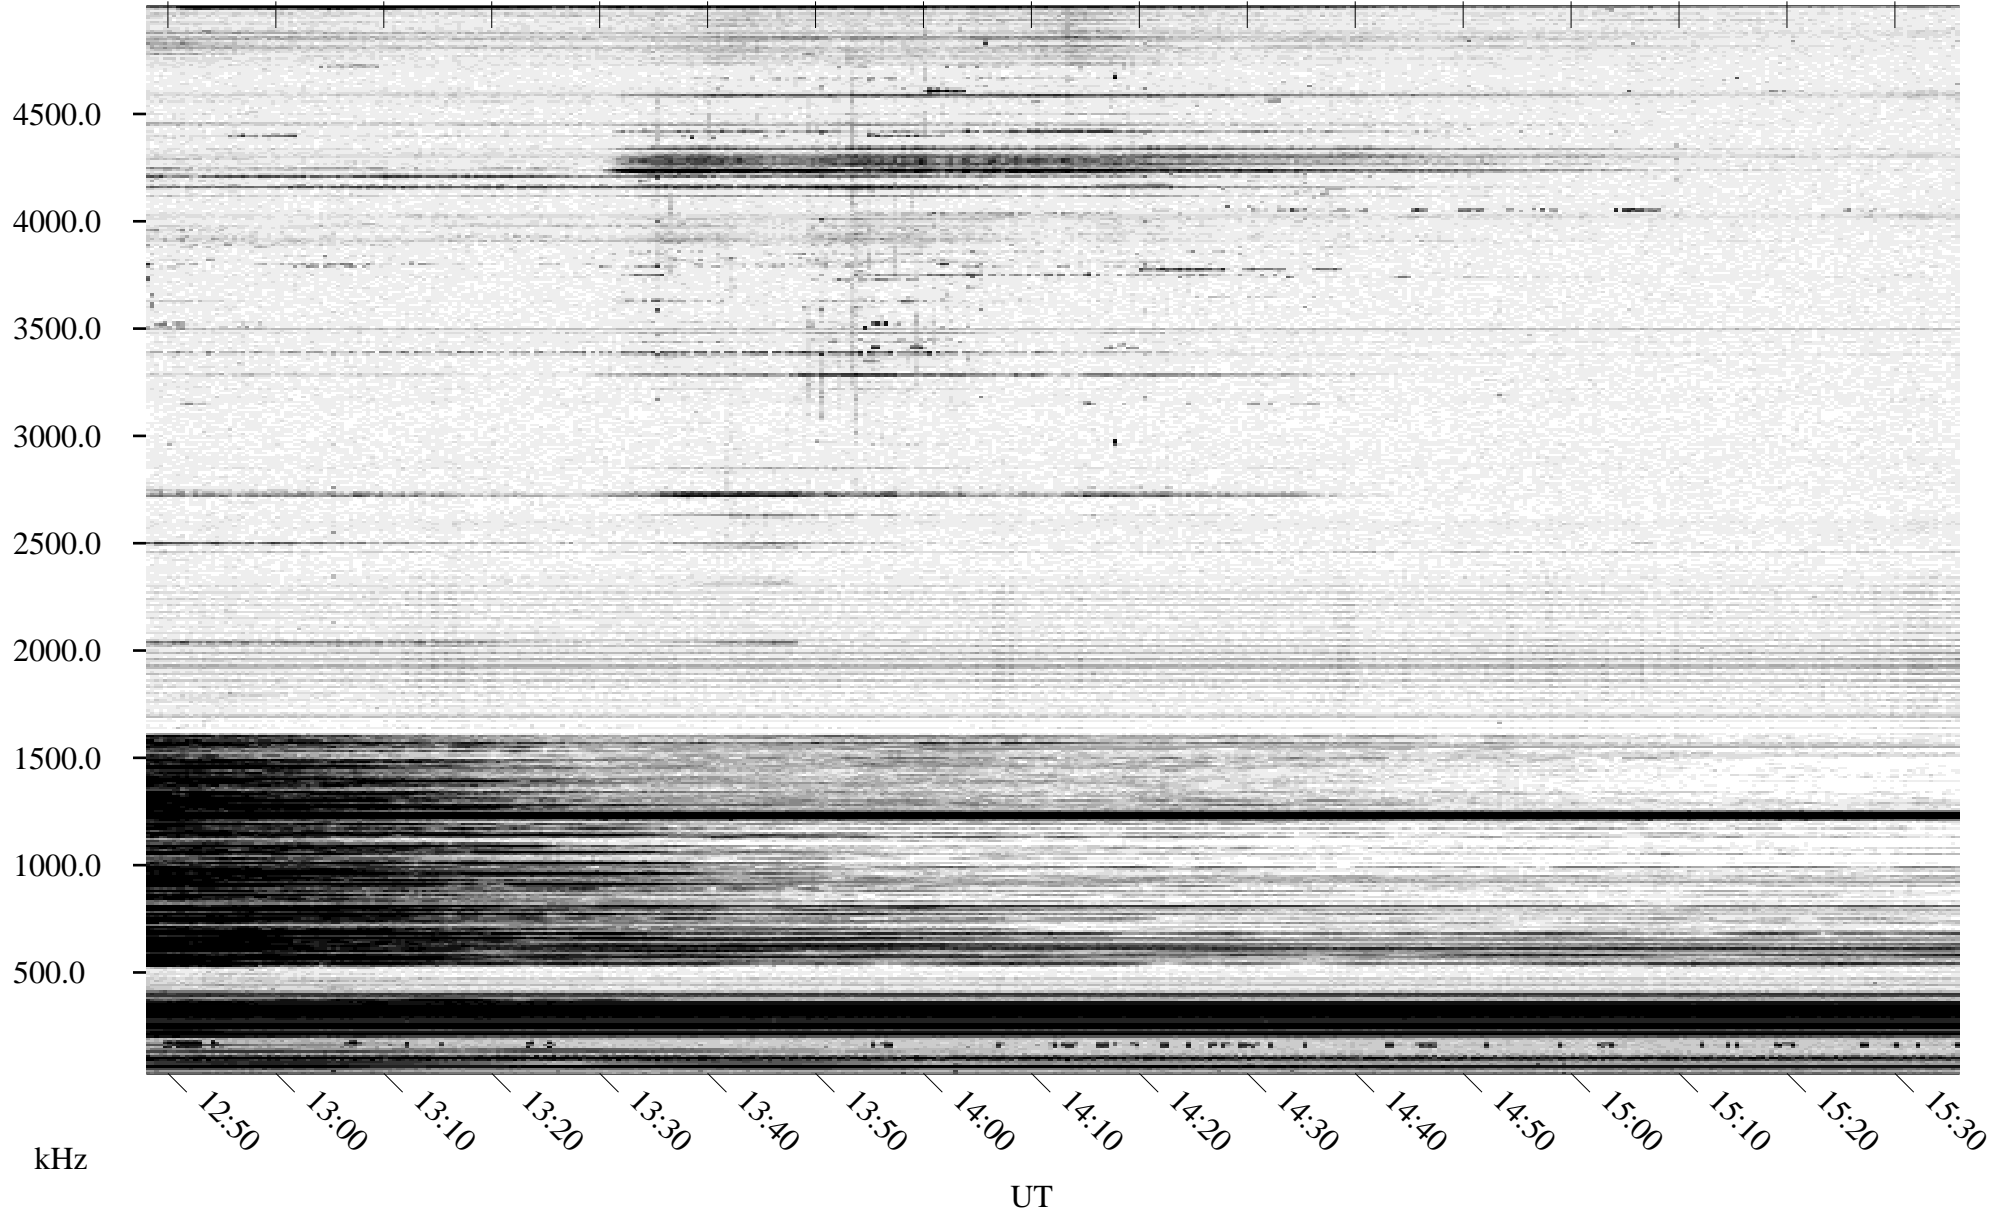

02/20/1996 Churchill, Manitoba

Linear Scale Black = 161 White = 15

ch960511.r00m max_12

Page 1

02/20/1996 Churchill, Manitoba

Linear Scale Black = 161 White = 15

ch960511.r00m max_12

Page 2

02/21/1996 Churchill, Manitoba

Linear Scale Black = 161 White = 15

ch960511.r00m max_12

Page 3

02/21/1996 Churchill, Manitoba

Linear Scale Black = 161 White = 15

ch960511.r00m max_12

Page 4

02/21/1996 Churchill, Manitoba

Linear Scale Black = 161 White = 15

ch960511.r00m max_12

Page 5

02/21/1996 Churchill, Manitoba

Linear Scale Black = 161 White = 15

ch960511.r00m max_12

Page 6

02/21/1996 Churchill, Manitoba

Linear Scale Black = 161 White = 15

ch960511.r00m max_12

Page 7

02/21/1996 Churchill, Manitoba

Linear Scale Black = 161 White = 15

ch960511.r00m max_12

Page 8