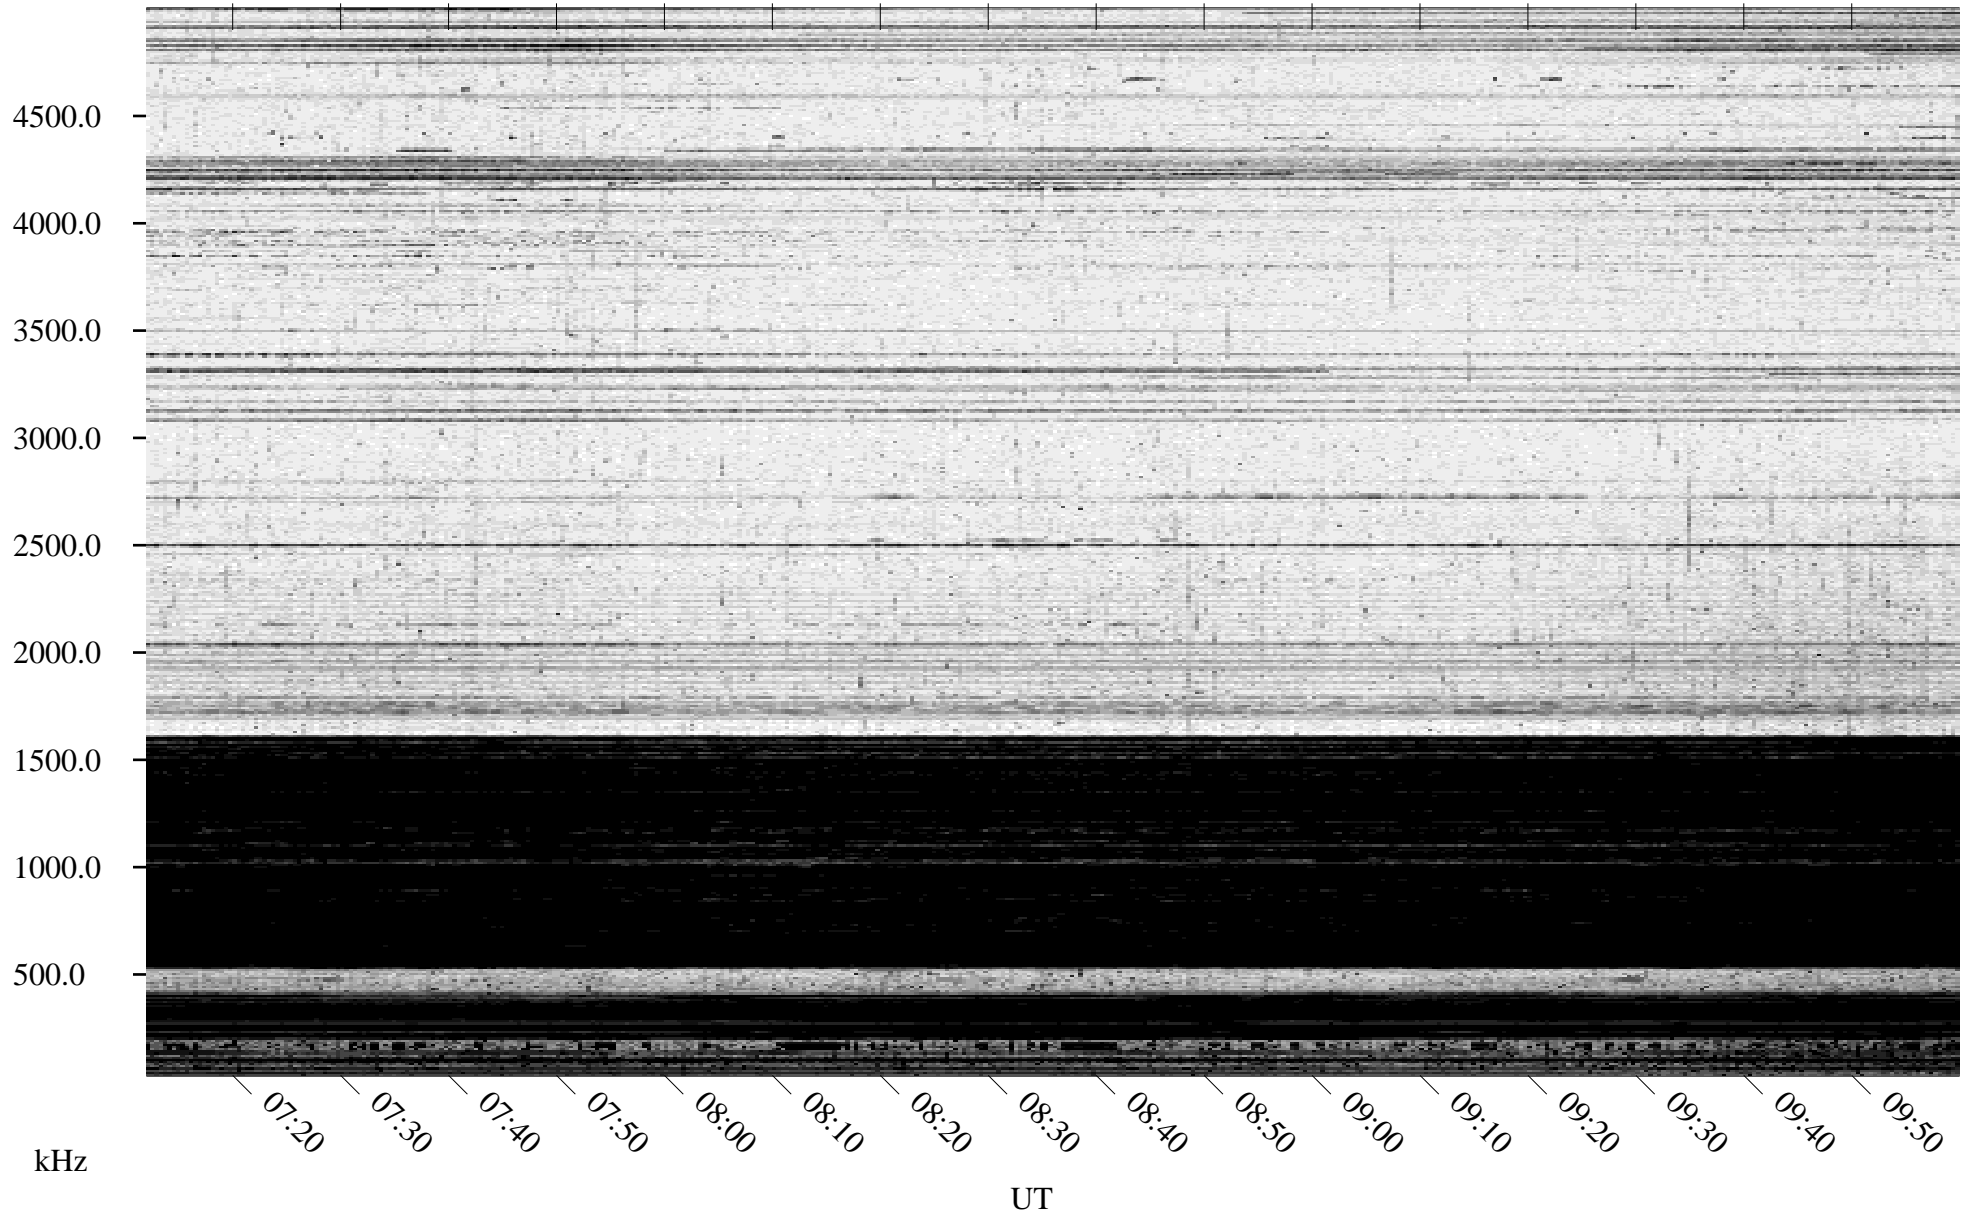

02/20/1996 Churchill, Manitoba

Linear Scale Black = 161 White = 15

ch960511.r00m max_12

Page 1

02/20/1996 Churchill, Manitoba

Linear Scale Black = 161 White = 15

ch960511.r00m max_12

Page 2

02/21/1996 Churchill, Manitoba

Linear Scale Black = 161 White = 15

ch960511.r00m max_12

Page 3

02/21/1996 Churchill, Manitoba

Linear Scale Black = 161 White = 15

ch960511.r00m max_12

Page 4

02/21/1996 Churchill, Manitoba

Linear Scale Black = 161 White = 15

ch960511.r00m max_12

Page 5

02/21/1996 Churchill, Manitoba

Linear Scale Black = 161 White = 15

ch960511.r00m max_12

Page 6

02/21/1996 Churchill, Manitoba

Linear Scale Black = 161 White = 15

ch960511.r00m max_12

Page 7

02/21/1996 Churchill, Manitoba

Linear Scale Black = 161 White = 15

ch960511.r00m max_12

Page 8