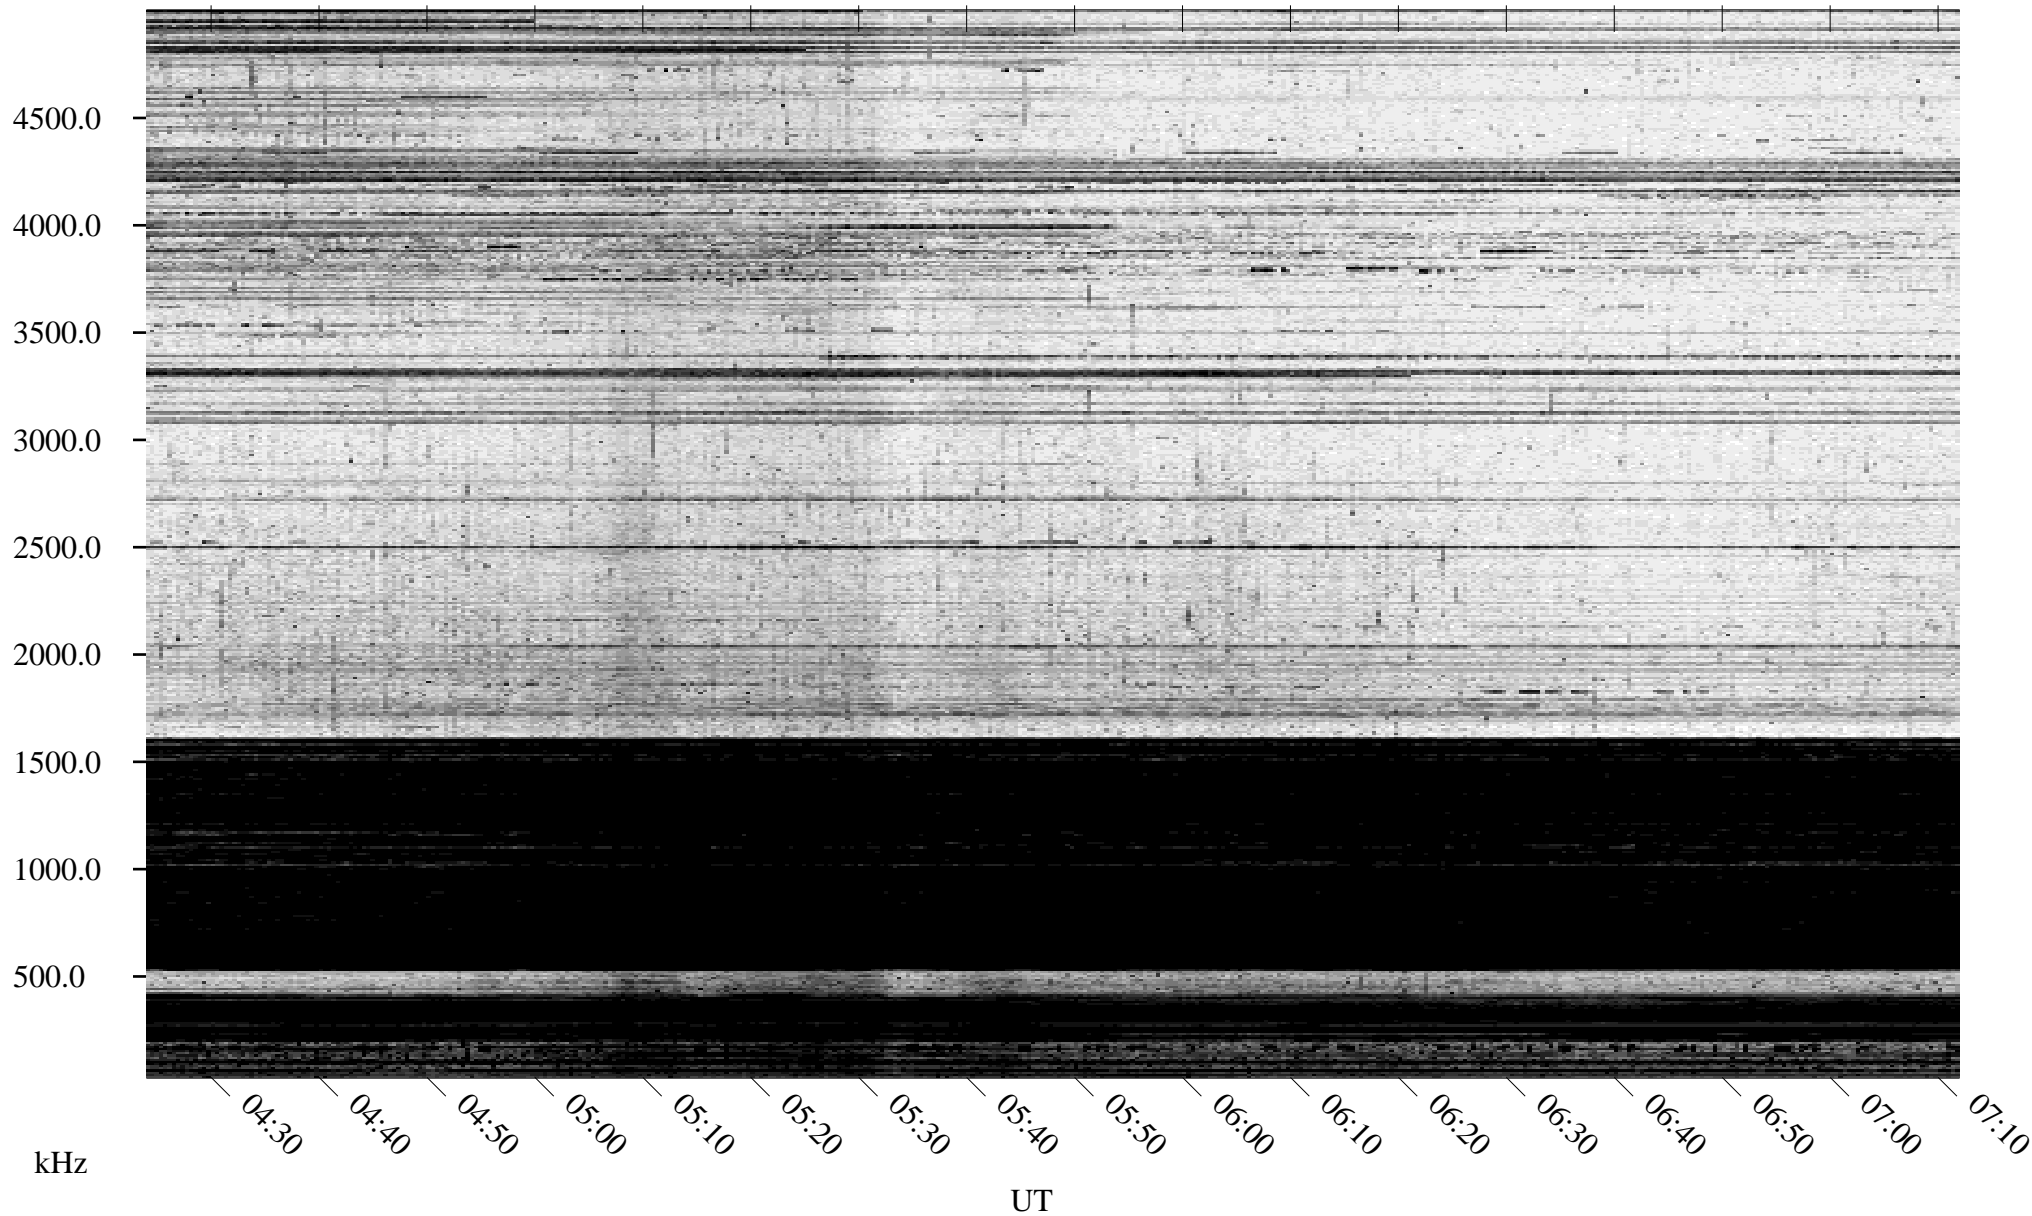

02/20/1996 Churchill, Manitoba

Linear Scale Black = 161 White = 15

ch960511.r00m max_12

Page 1

02/20/1996 Churchill, Manitoba

Linear Scale Black = 161 White = 15

ch960511.r00m max_12

Page 2

02/21/1996 Churchill, Manitoba

Linear Scale Black = 161 White = 15

ch960511.r00m max_12

Page 3

02/21/1996 Churchill, Manitoba

Linear Scale Black = 161 White = 15

ch960511.r00m max_12

Page 4

02/21/1996 Churchill, Manitoba

Linear Scale Black = 161 White = 15

ch960511.r00m max_12

Page 5

02/21/1996 Churchill, Manitoba

Linear Scale Black = 161 White = 15

ch960511.r00m max_12

Page 6

02/21/1996 Churchill, Manitoba

Linear Scale Black = 161 White = 15

ch960511.r00m max_12

Page 7

02/21/1996 Churchill, Manitoba

Linear Scale Black = 161 White = 15

ch960511.r00m max_12

Page 8