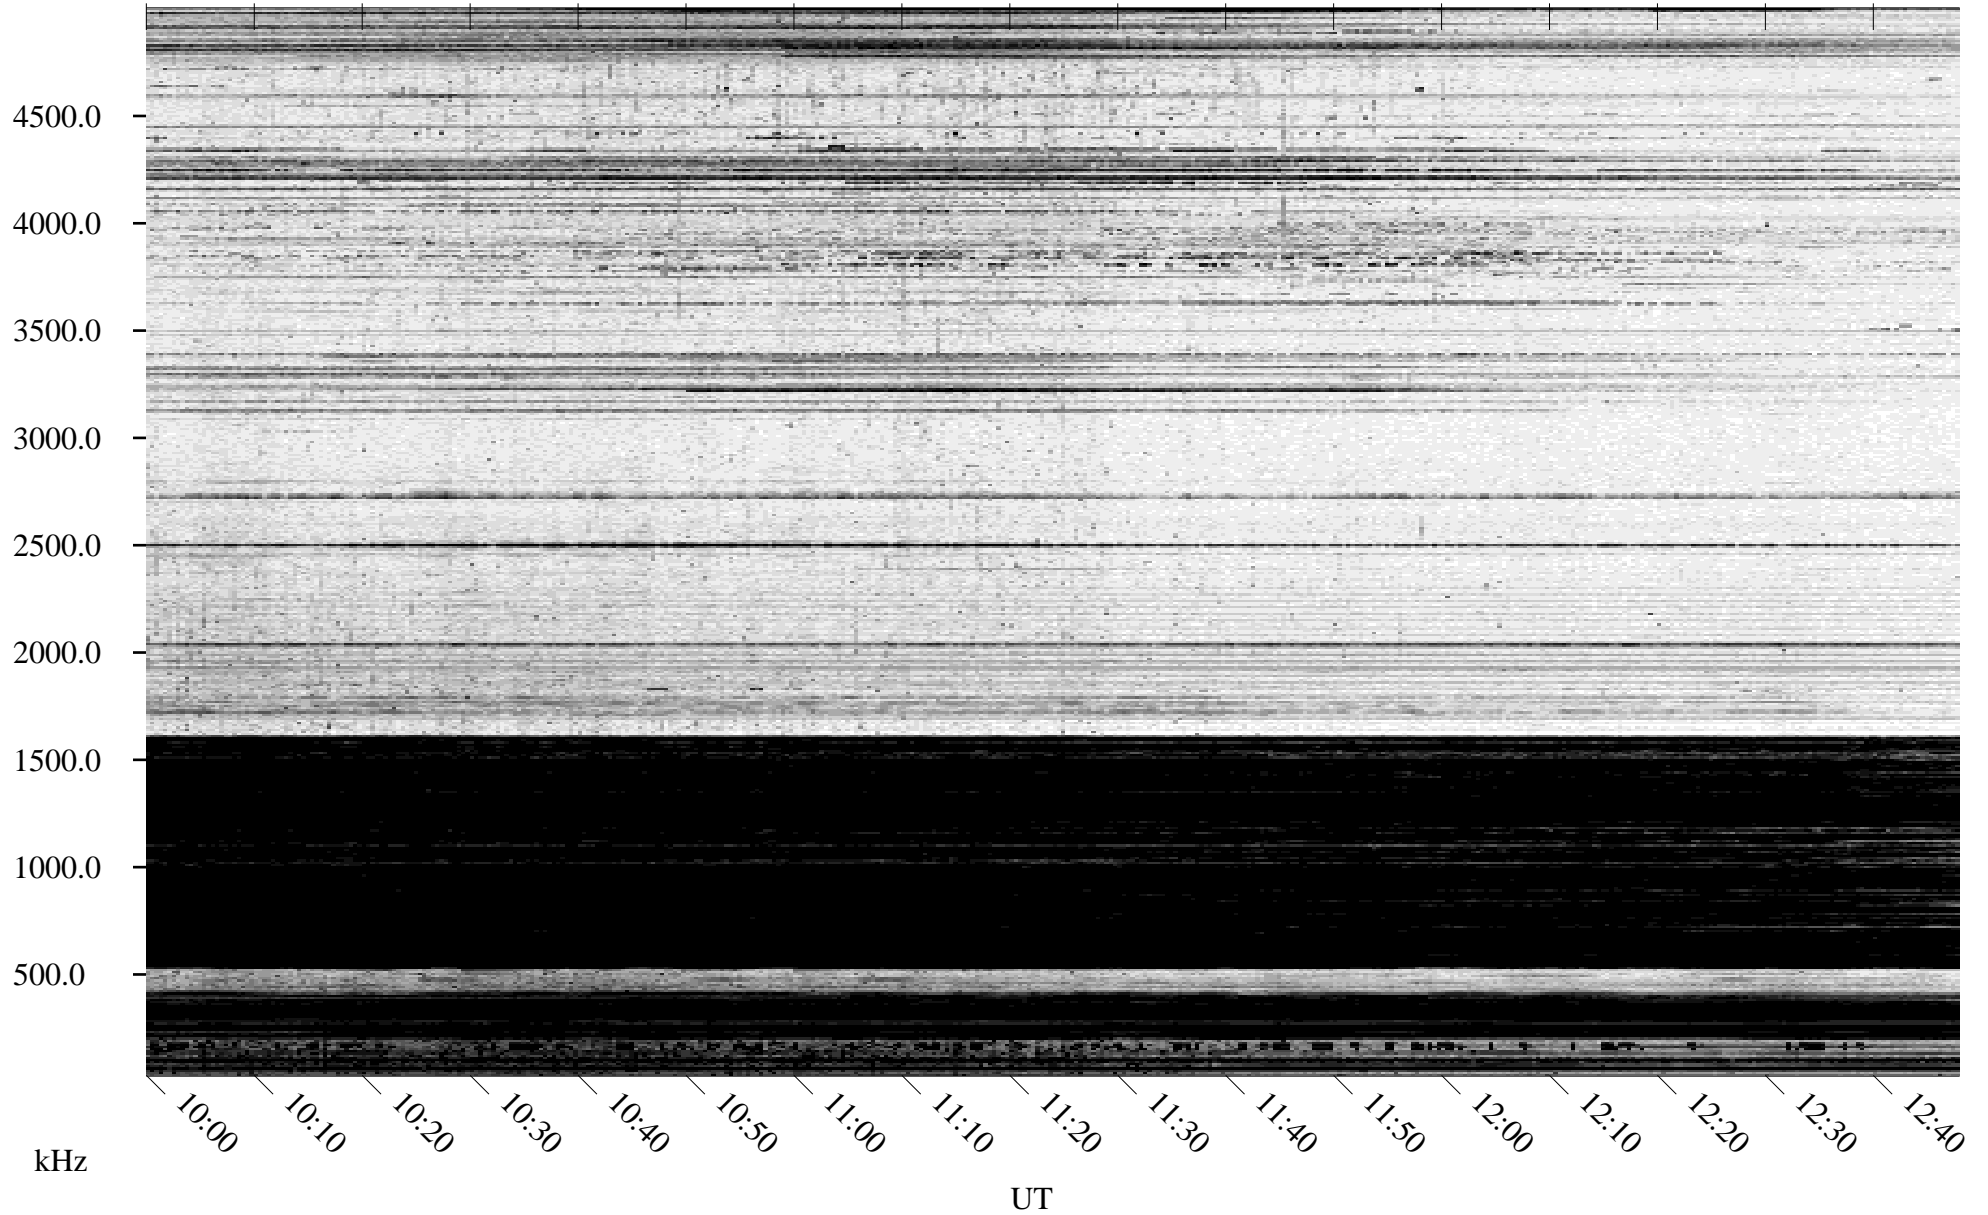

02/20/1996 Churchill, Manitoba

Linear Scale Black = 161 White = 15

ch960511.r00m max_12

Page 1

02/20/1996 Churchill, Manitoba

Linear Scale Black = 161 White = 15

ch960511.r00m max_12

Page 2

02/21/1996 Churchill, Manitoba

Linear Scale Black = 161 White = 15

ch960511.r00m max_12

Page 3

02/21/1996 Churchill, Manitoba

Linear Scale Black = 161 White = 15

ch960511.r00m max_12

Page 4

02/21/1996 Churchill, Manitoba

Linear Scale Black = 161 White = 15

ch960511.r00m max_12

Page 5

02/21/1996 Churchill, Manitoba

Linear Scale Black = 161 White = 15

ch960511.r00m max_12

Page 6

02/21/1996 Churchill, Manitoba

Linear Scale Black = 161 White = 15

ch960511.r00m max_12

Page 7

02/21/1996 Churchill, Manitoba

Linear Scale Black = 161 White = 15

ch960511.r00m max_12

Page 8