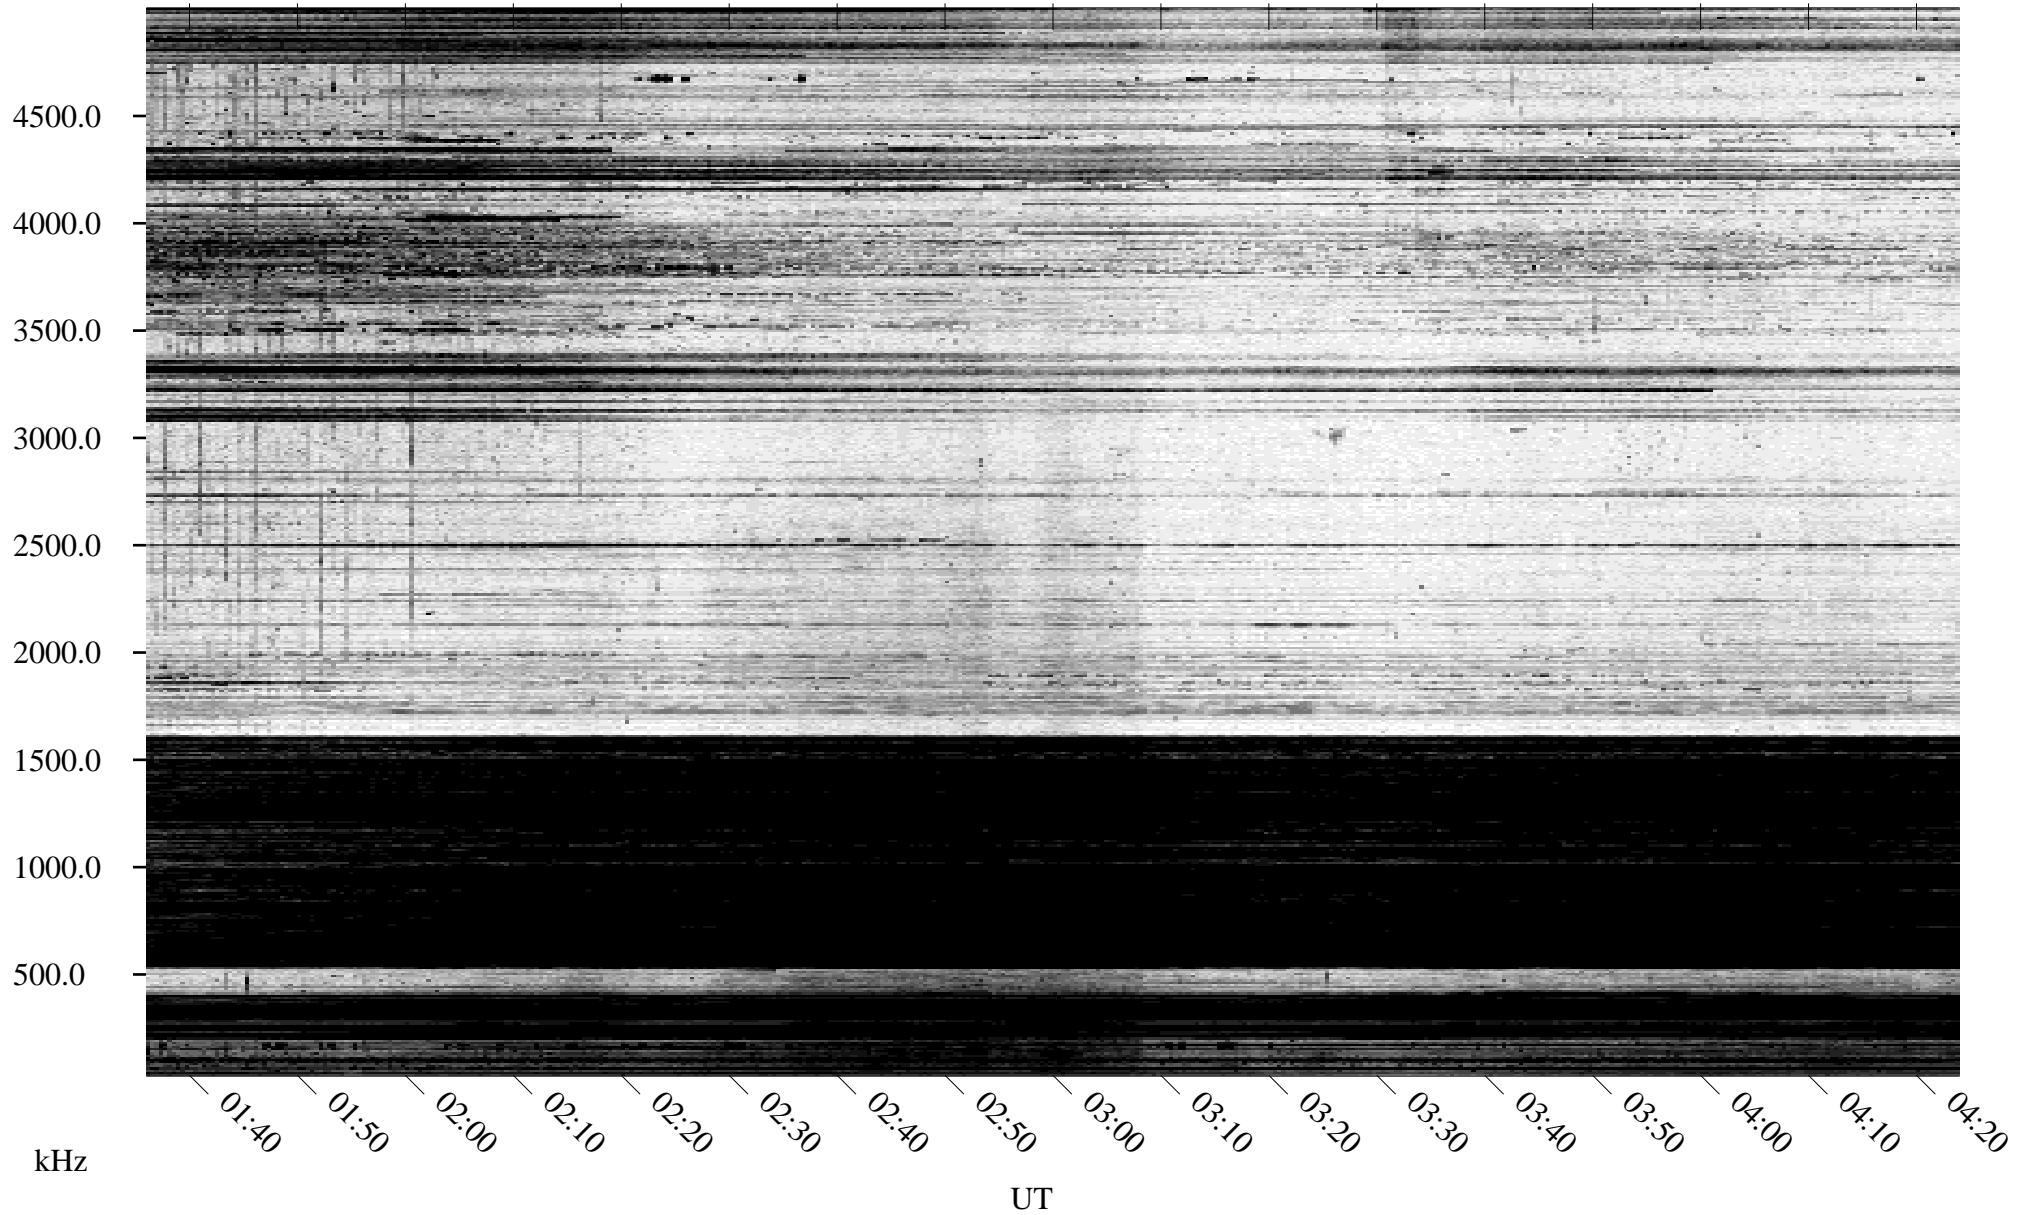

02/21/1996 Churchill, Manitoba

Linear Scale Black = 161 White = 15

ch96052l.r00m max_12

Page 1

02/21/1996 Churchill, Manitoba

Linear Scale Black = 161 White = 15

ch96052l.r00m max_12

Page 2

02/22/1996 Churchill, Manitoba

Linear Scale Black = 161 White = 15

ch96052l.r00m max_12

Page 3

02/22/1996 Churchill, Manitoba

Linear Scale Black = 161 White = 15

ch96052l.r00m max_12

Page 4

02/22/1996 Churchill, Manitoba

Linear Scale Black = 161 White = 15

ch96052l.r00m max_12

Page 5

02/22/1996 Churchill, Manitoba

Linear Scale Black = 161 White = 15

ch96052l.r00m max_12

Page 6

02/22/1996 Churchill, Manitoba

Linear Scale Black = 161 White = 15

ch96052l.r00m max_12

Page 7

02/22/1996 Churchill, Manitoba

Linear Scale Black = 161 White = 15

ch96052l.r00m max_12

Page 8