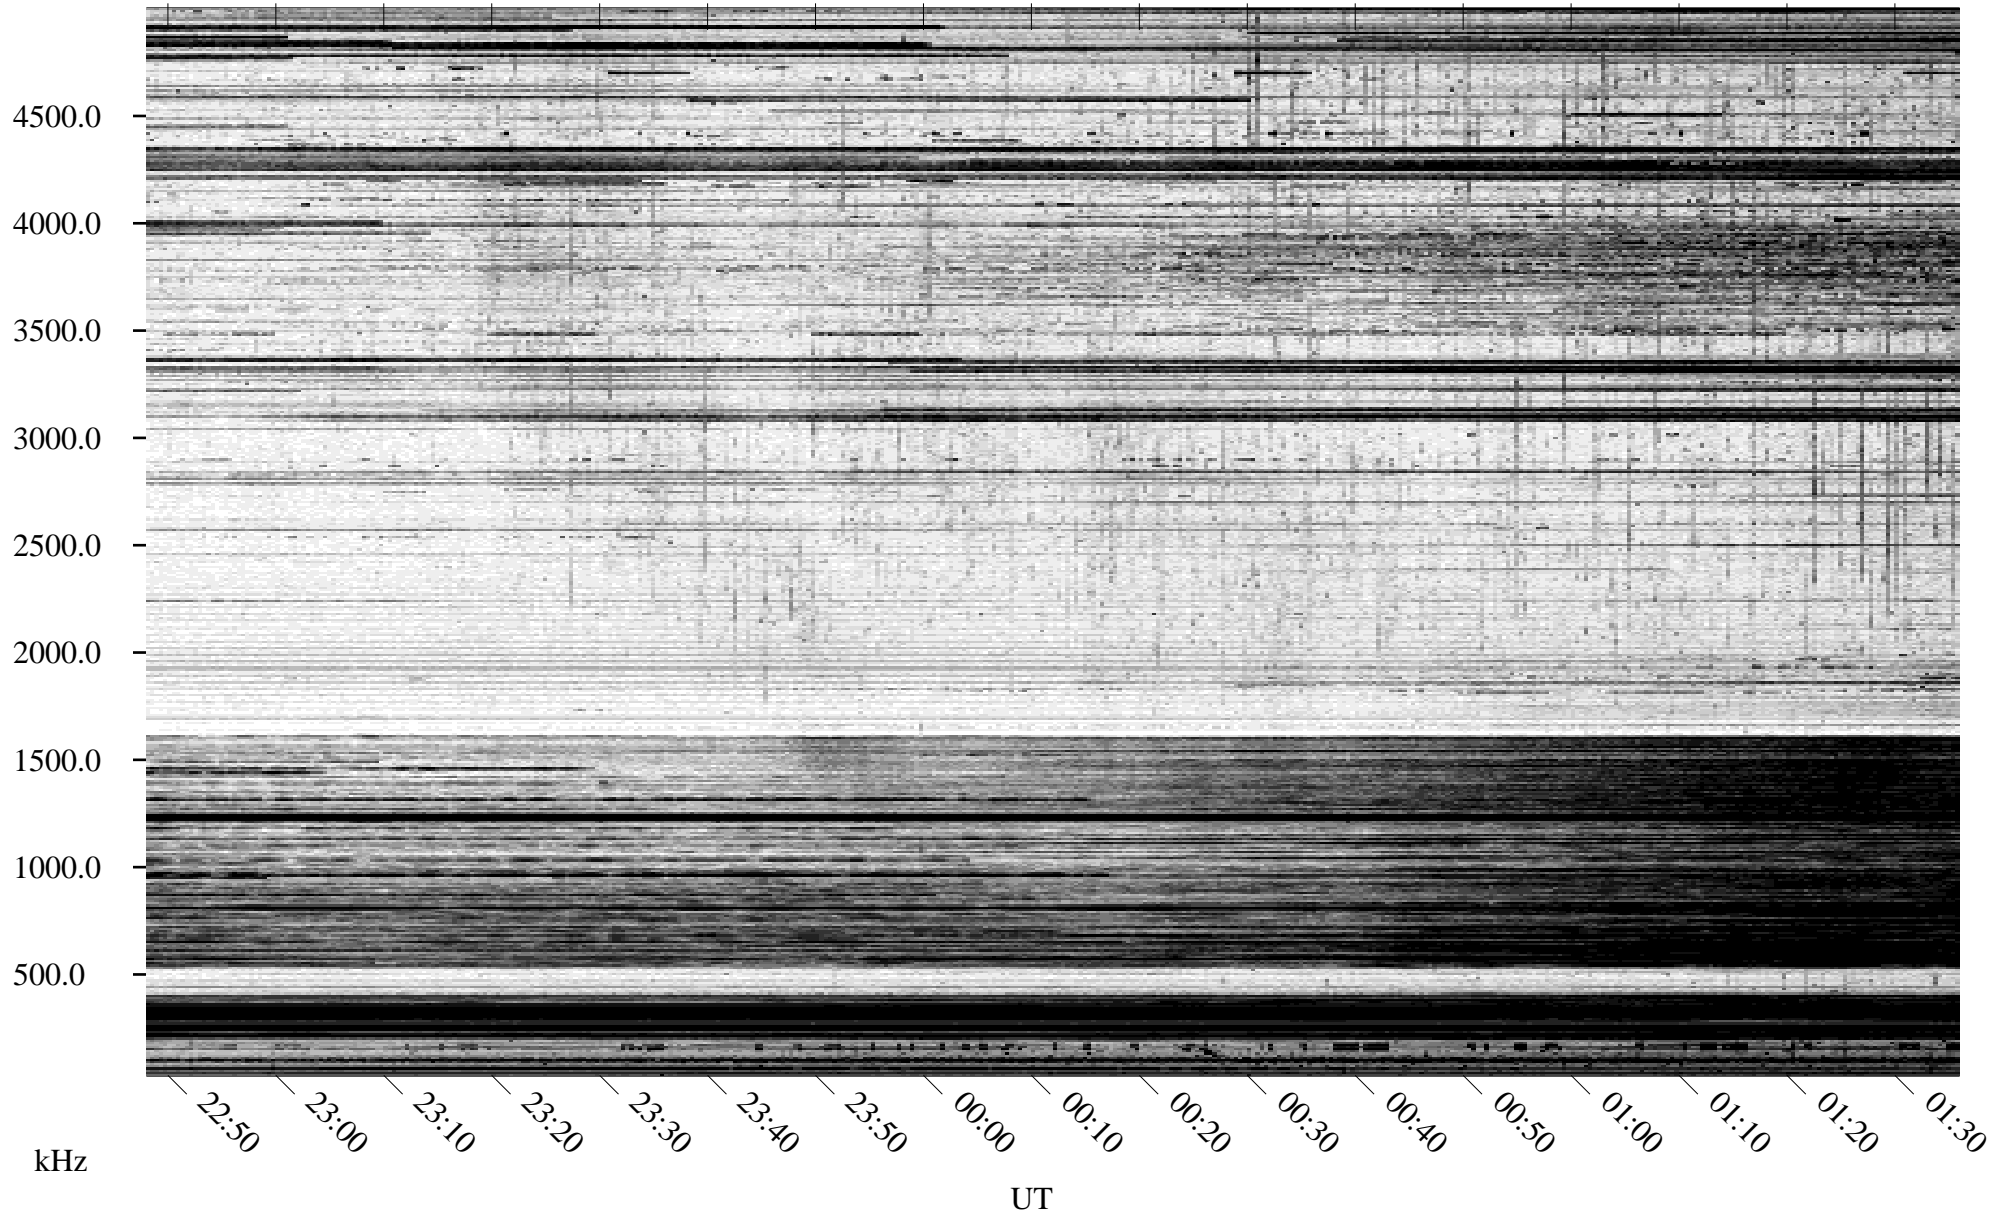

02/21/1996 Churchill, Manitoba

Linear Scale Black = 161 White = 15

ch96052l.r00m max_12

Page 1

02/21/1996 Churchill, Manitoba

Linear Scale Black = 161 White = 15

ch96052l.r00m max_12

Page 2

02/22/1996 Churchill, Manitoba

Linear Scale Black = 161 White = 15

ch96052l.r00m max_12

Page 3

02/22/1996 Churchill, Manitoba

Linear Scale Black = 161 White = 15

ch96052l.r00m max_12

Page 4

02/22/1996 Churchill, Manitoba

Linear Scale Black = 161 White = 15

ch96052l.r00m max_12

Page 5

02/22/1996 Churchill, Manitoba

Linear Scale Black = 161 White = 15

ch96052l.r00m max_12

Page 6

02/22/1996 Churchill, Manitoba

Linear Scale Black = 161 White = 15

ch96052l.r00m max_12

Page 7

02/22/1996 Churchill, Manitoba

Linear Scale Black = 161 White = 15

ch96052l.r00m max_12

Page 8