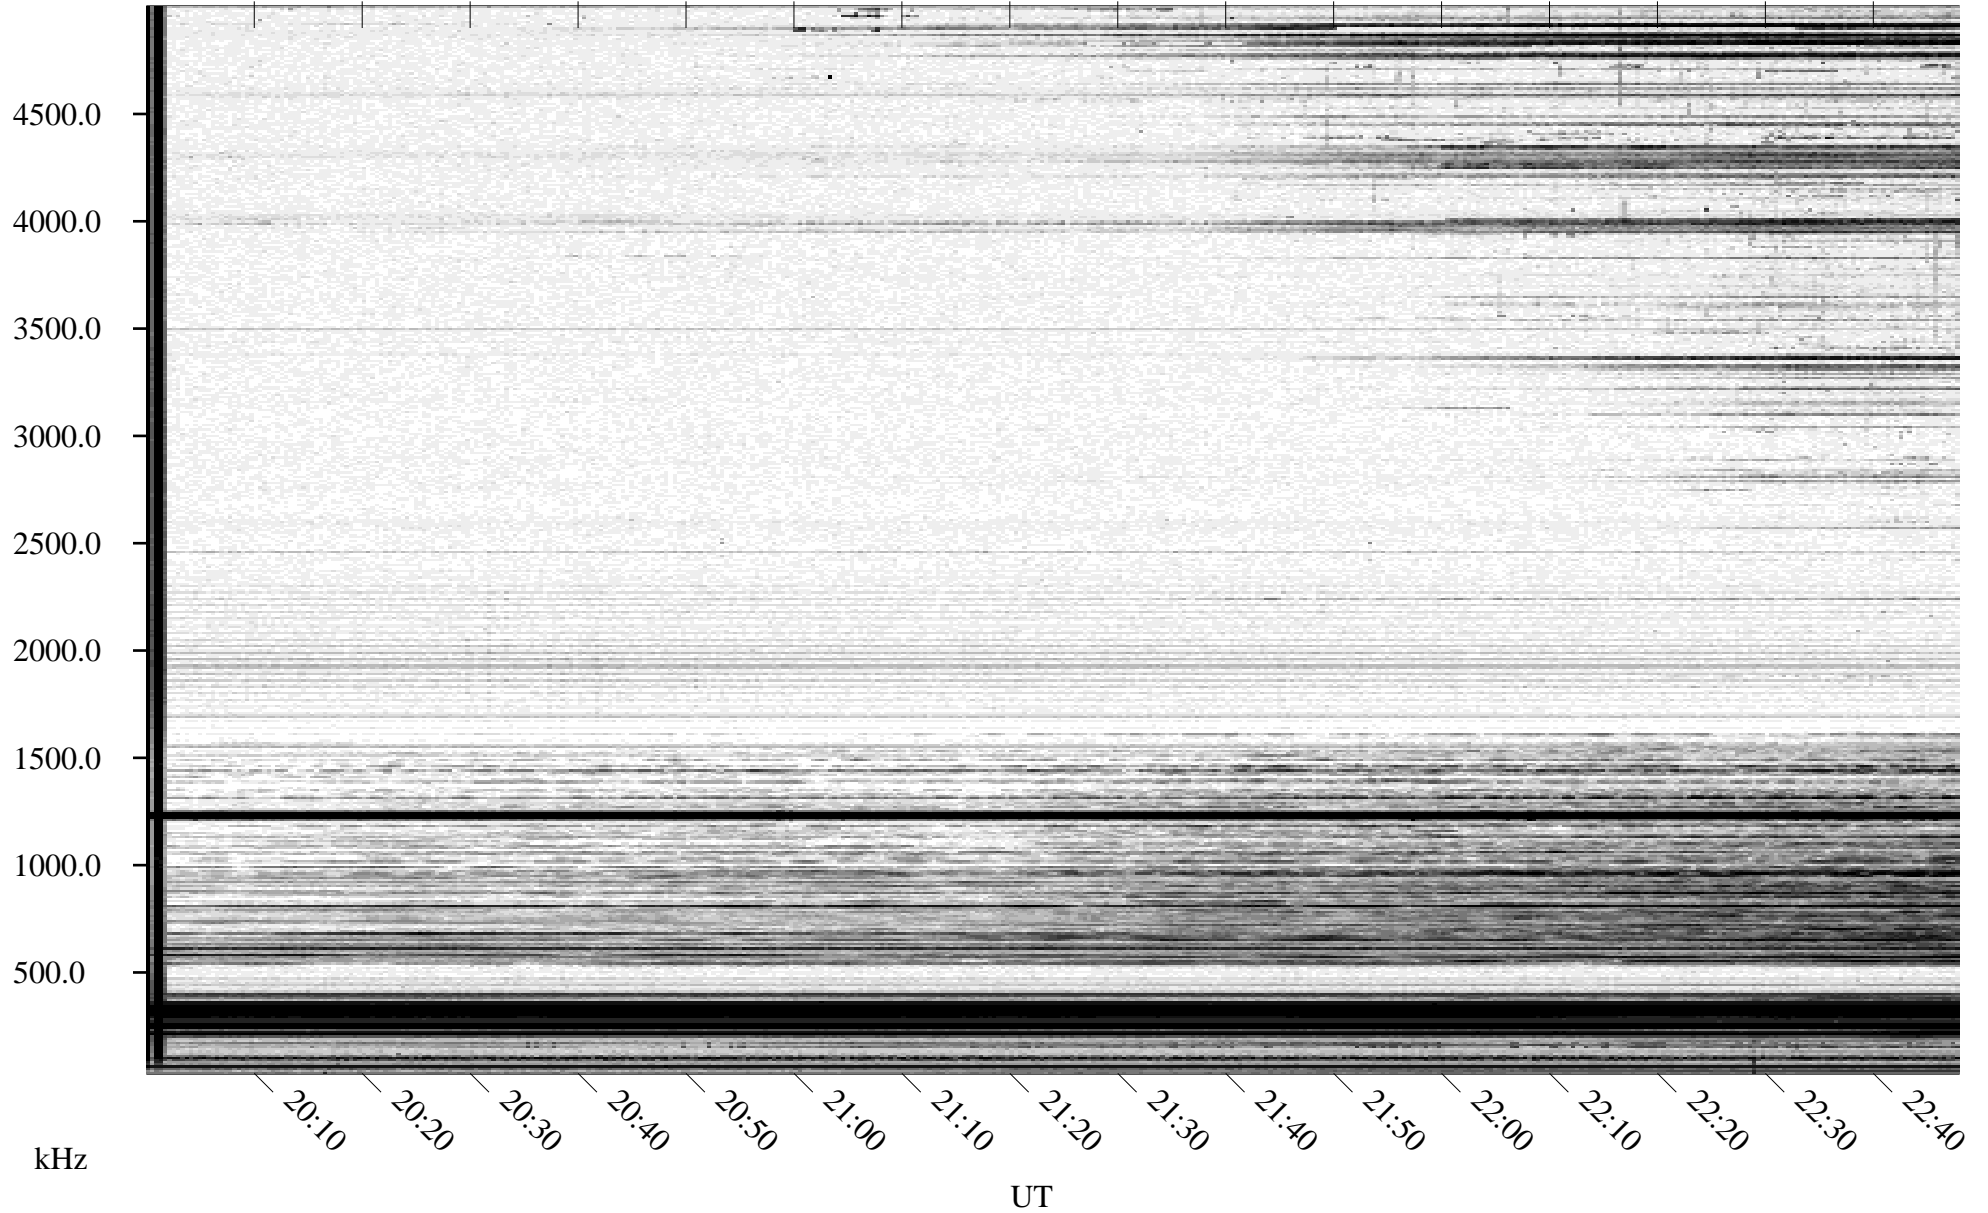

02/21/1996 Churchill, Manitoba

Linear Scale Black = 161 White = 15

ch96052l.r00m max_12

Page 1

02/21/1996 Churchill, Manitoba

Linear Scale Black = 161 White = 15

ch96052l.r00m max_12

Page 2

02/22/1996 Churchill, Manitoba

Linear Scale Black = 161 White = 15

ch96052l.r00m max_12

Page 3

02/22/1996 Churchill, Manitoba

Linear Scale Black = 161 White = 15

ch96052l.r00m max_12

Page 4

02/22/1996 Churchill, Manitoba

Linear Scale Black = 161 White = 15

ch96052l.r00m max_12

Page 5

02/22/1996 Churchill, Manitoba

Linear Scale Black = 161 White = 15

ch96052l.r00m max_12

Page 6

02/22/1996 Churchill, Manitoba

Linear Scale Black = 161 White = 15

ch96052l.r00m max_12

Page 7

02/22/1996 Churchill, Manitoba

Linear Scale Black = 161 White = 15

ch96052l.r00m max_12

Page 8