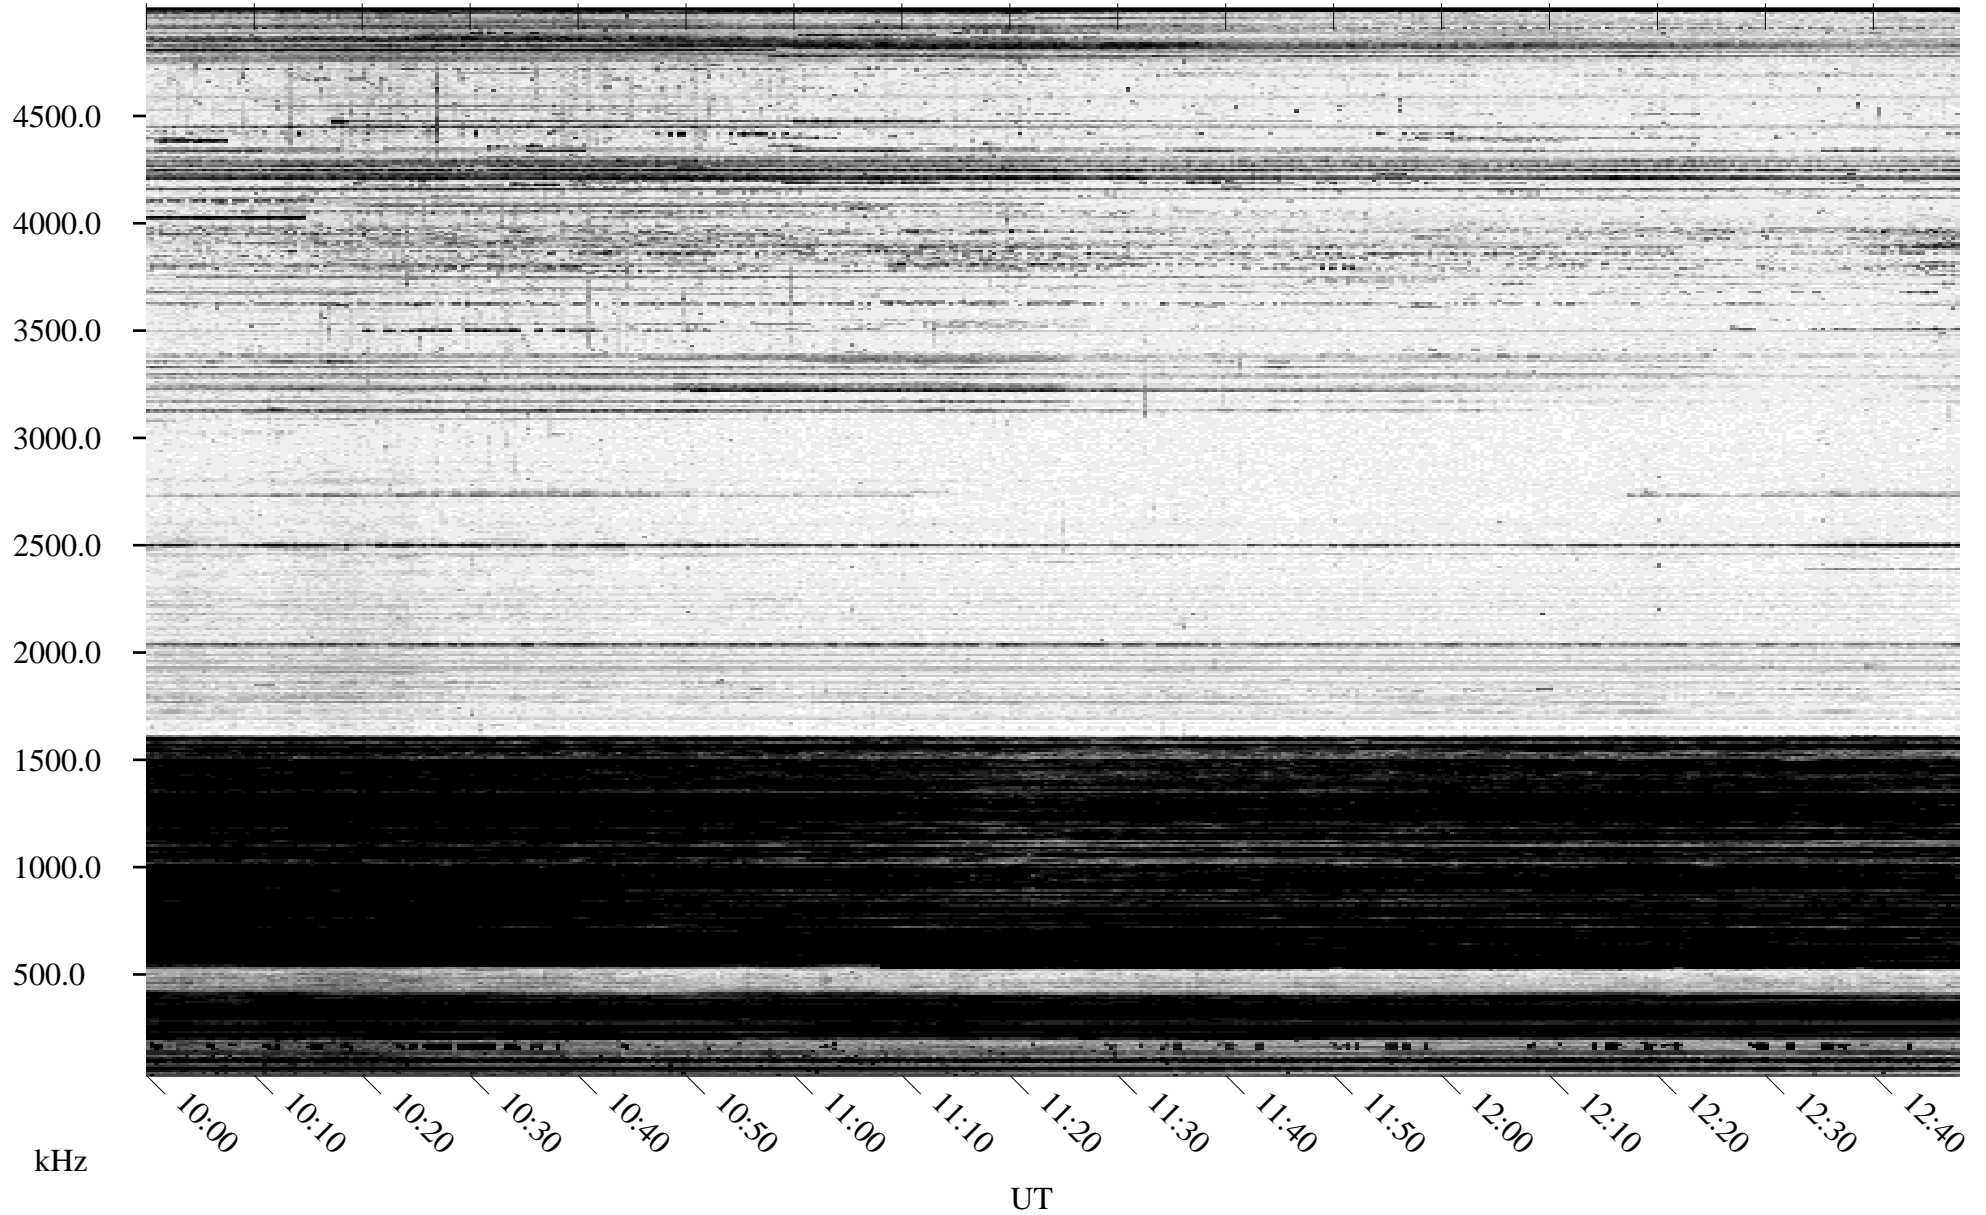

02/21/1996 Churchill, Manitoba

Linear Scale Black = 161 White = 15

ch96052l.r00m max_12

Page 1

02/21/1996 Churchill, Manitoba

Linear Scale Black = 161 White = 15

ch96052l.r00m max_12

Page 2

02/22/1996 Churchill, Manitoba

Linear Scale Black = 161 White = 15

ch96052l.r00m max_12

Page 3

02/22/1996 Churchill, Manitoba

Linear Scale Black = 161 White = 15

ch96052l.r00m max_12

Page 4

02/22/1996 Churchill, Manitoba

Linear Scale Black = 161 White = 15

ch96052l.r00m max_12

Page 5

02/22/1996 Churchill, Manitoba

Linear Scale Black = 161 White = 15

ch96052l.r00m max_12

Page 6

02/22/1996 Churchill, Manitoba

Linear Scale Black = 161 White = 15

ch96052l.r00m max_12

Page 7

02/22/1996 Churchill, Manitoba

Linear Scale Black = 161 White = 15

ch96052l.r00m max_12

Page 8