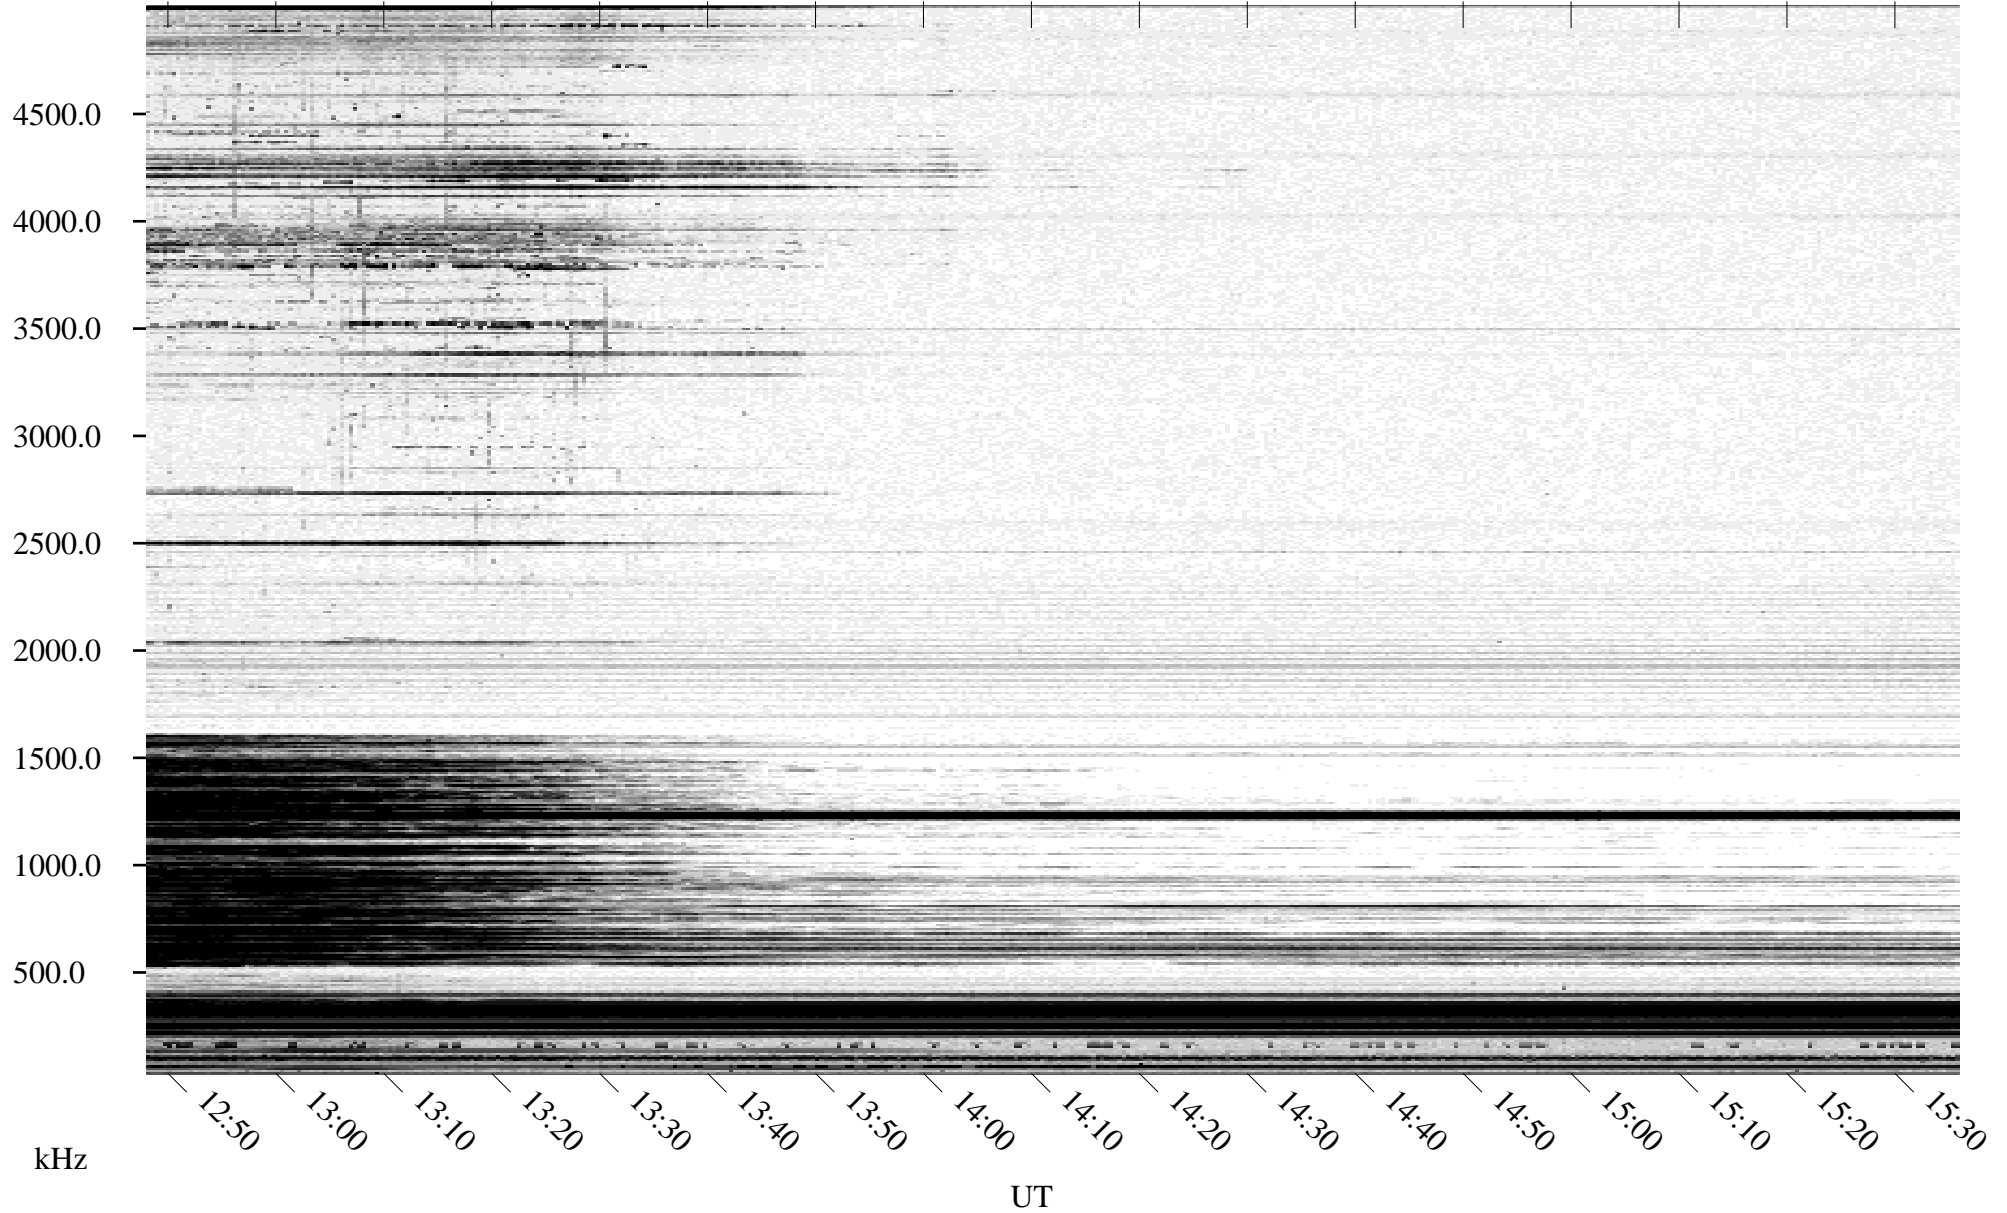

02/21/1996 Churchill, Manitoba

Linear Scale Black = 161 White = 15

ch96052l.r00m max_12

Page 1

02/21/1996 Churchill, Manitoba

Linear Scale Black = 161 White = 15

ch96052l.r00m max_12

Page 2

02/22/1996 Churchill, Manitoba

Linear Scale Black = 161 White = 15

ch96052l.r00m max_12

Page 3

02/22/1996 Churchill, Manitoba

Linear Scale Black = 161 White = 15

ch96052l.r00m max_12

Page 4

02/22/1996 Churchill, Manitoba

Linear Scale Black = 161 White = 15

ch96052l.r00m max_12

Page 5

02/22/1996 Churchill, Manitoba

Linear Scale Black = 161 White = 15

ch96052l.r00m max_12

Page 6

02/22/1996 Churchill, Manitoba

Linear Scale Black = 161 White = 15

ch96052l.r00m max_12

Page 7

02/22/1996 Churchill, Manitoba

Linear Scale Black = 161 White = 15

ch96052l.r00m max_12

Page 8