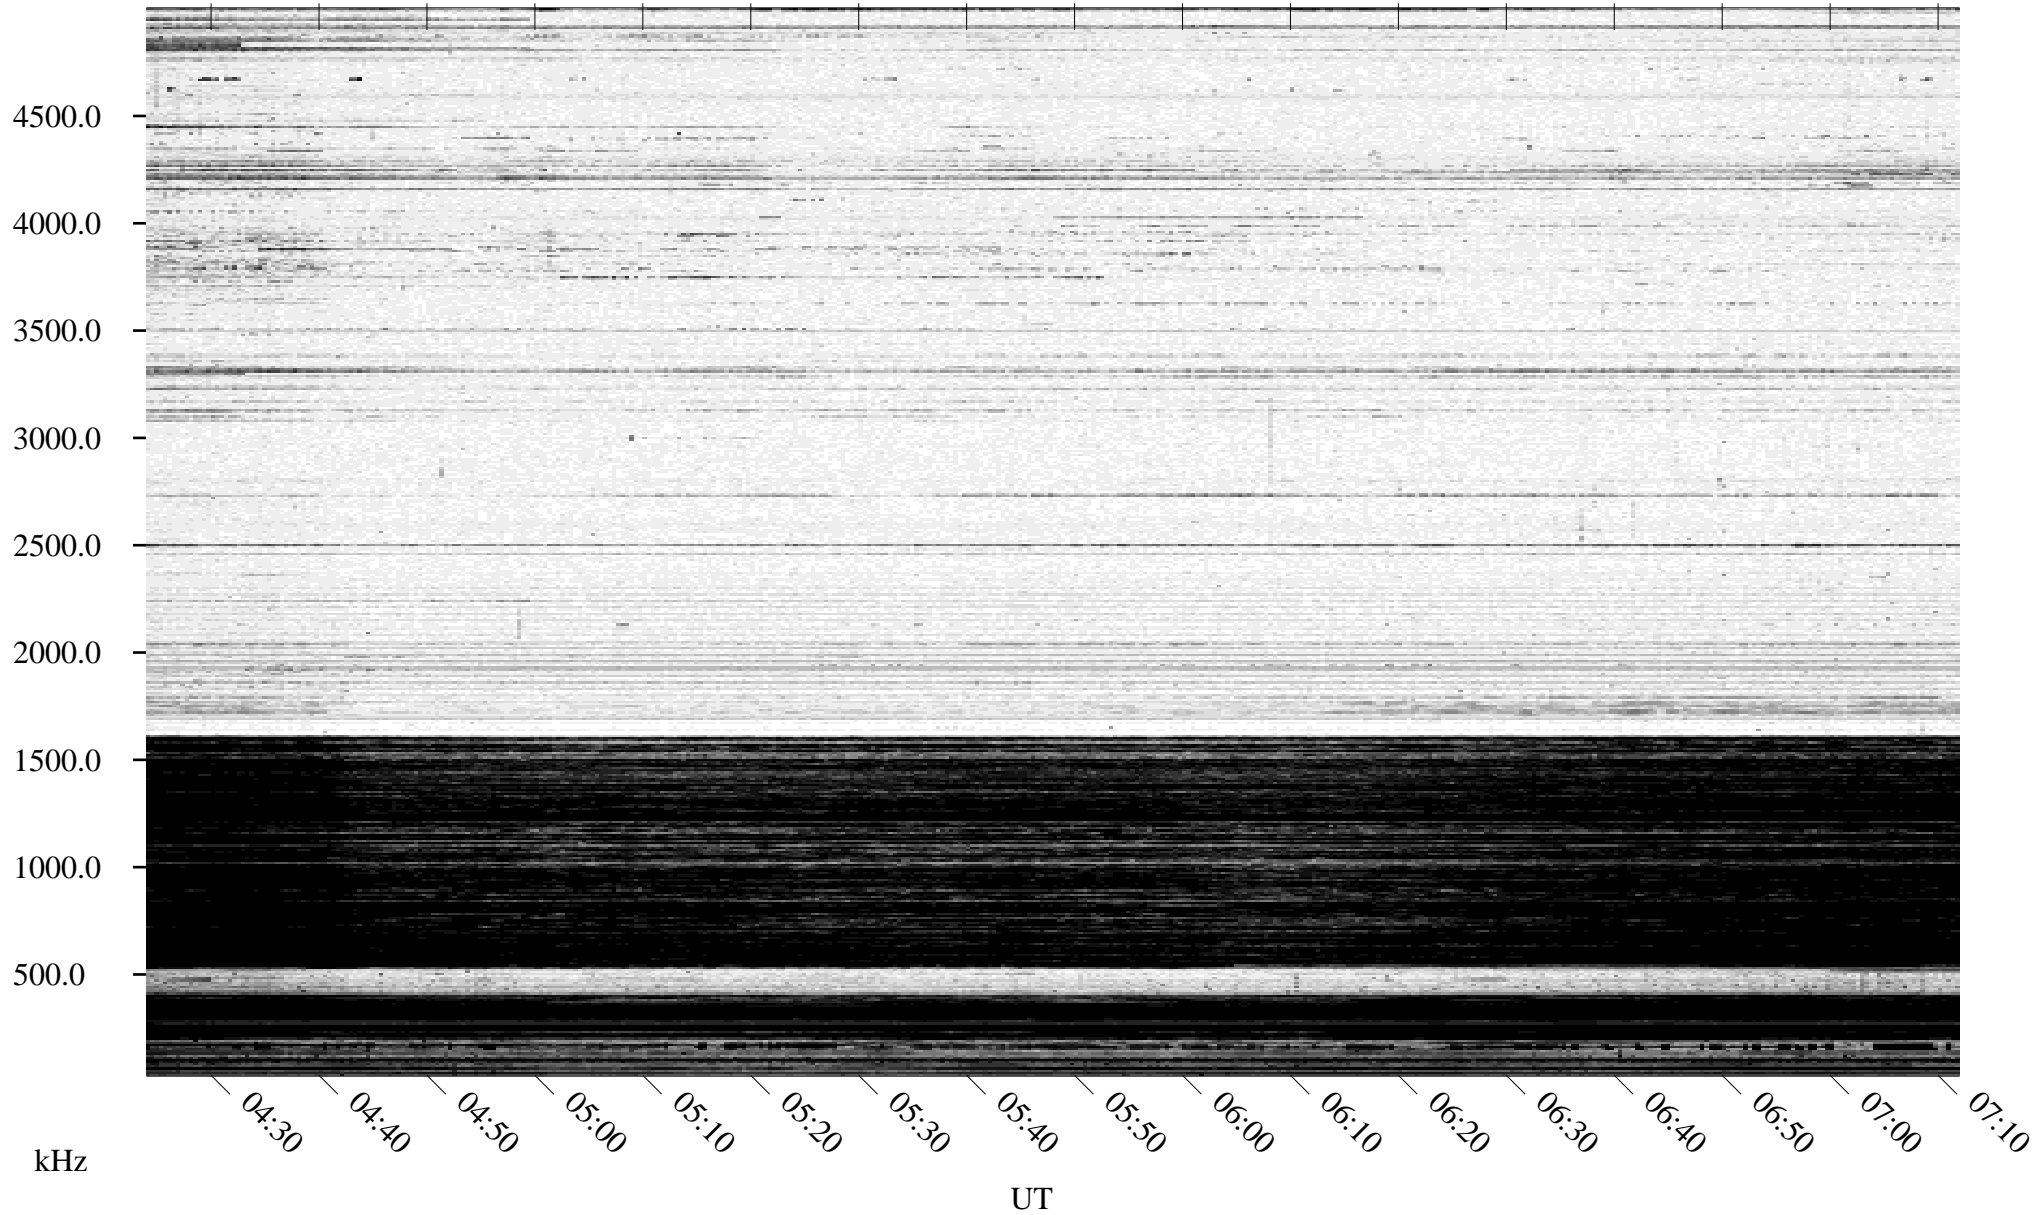

02/21/1996 Churchill, Manitoba

Linear Scale Black = 161 White = 15

ch96052l.r00m max_12

Page 1

02/21/1996 Churchill, Manitoba

Linear Scale Black = 161 White = 15

ch96052l.r00m max_12

Page 2

02/22/1996 Churchill, Manitoba

Linear Scale Black = 161 White = 15

ch96052l.r00m max_12

Page 3

02/22/1996 Churchill, Manitoba

Linear Scale Black = 161 White = 15

ch96052l.r00m max_12

Page 4

02/22/1996 Churchill, Manitoba

Linear Scale Black = 161 White = 15

ch96052l.r00m max_12

Page 5

02/22/1996 Churchill, Manitoba

Linear Scale Black = 161 White = 15

ch96052l.r00m max_12

Page 6

02/22/1996 Churchill, Manitoba

Linear Scale Black = 161 White = 15

ch96052l.r00m max_12

Page 7

02/22/1996 Churchill, Manitoba

Linear Scale Black = 161 White = 15

ch96052l.r00m max_12

Page 8