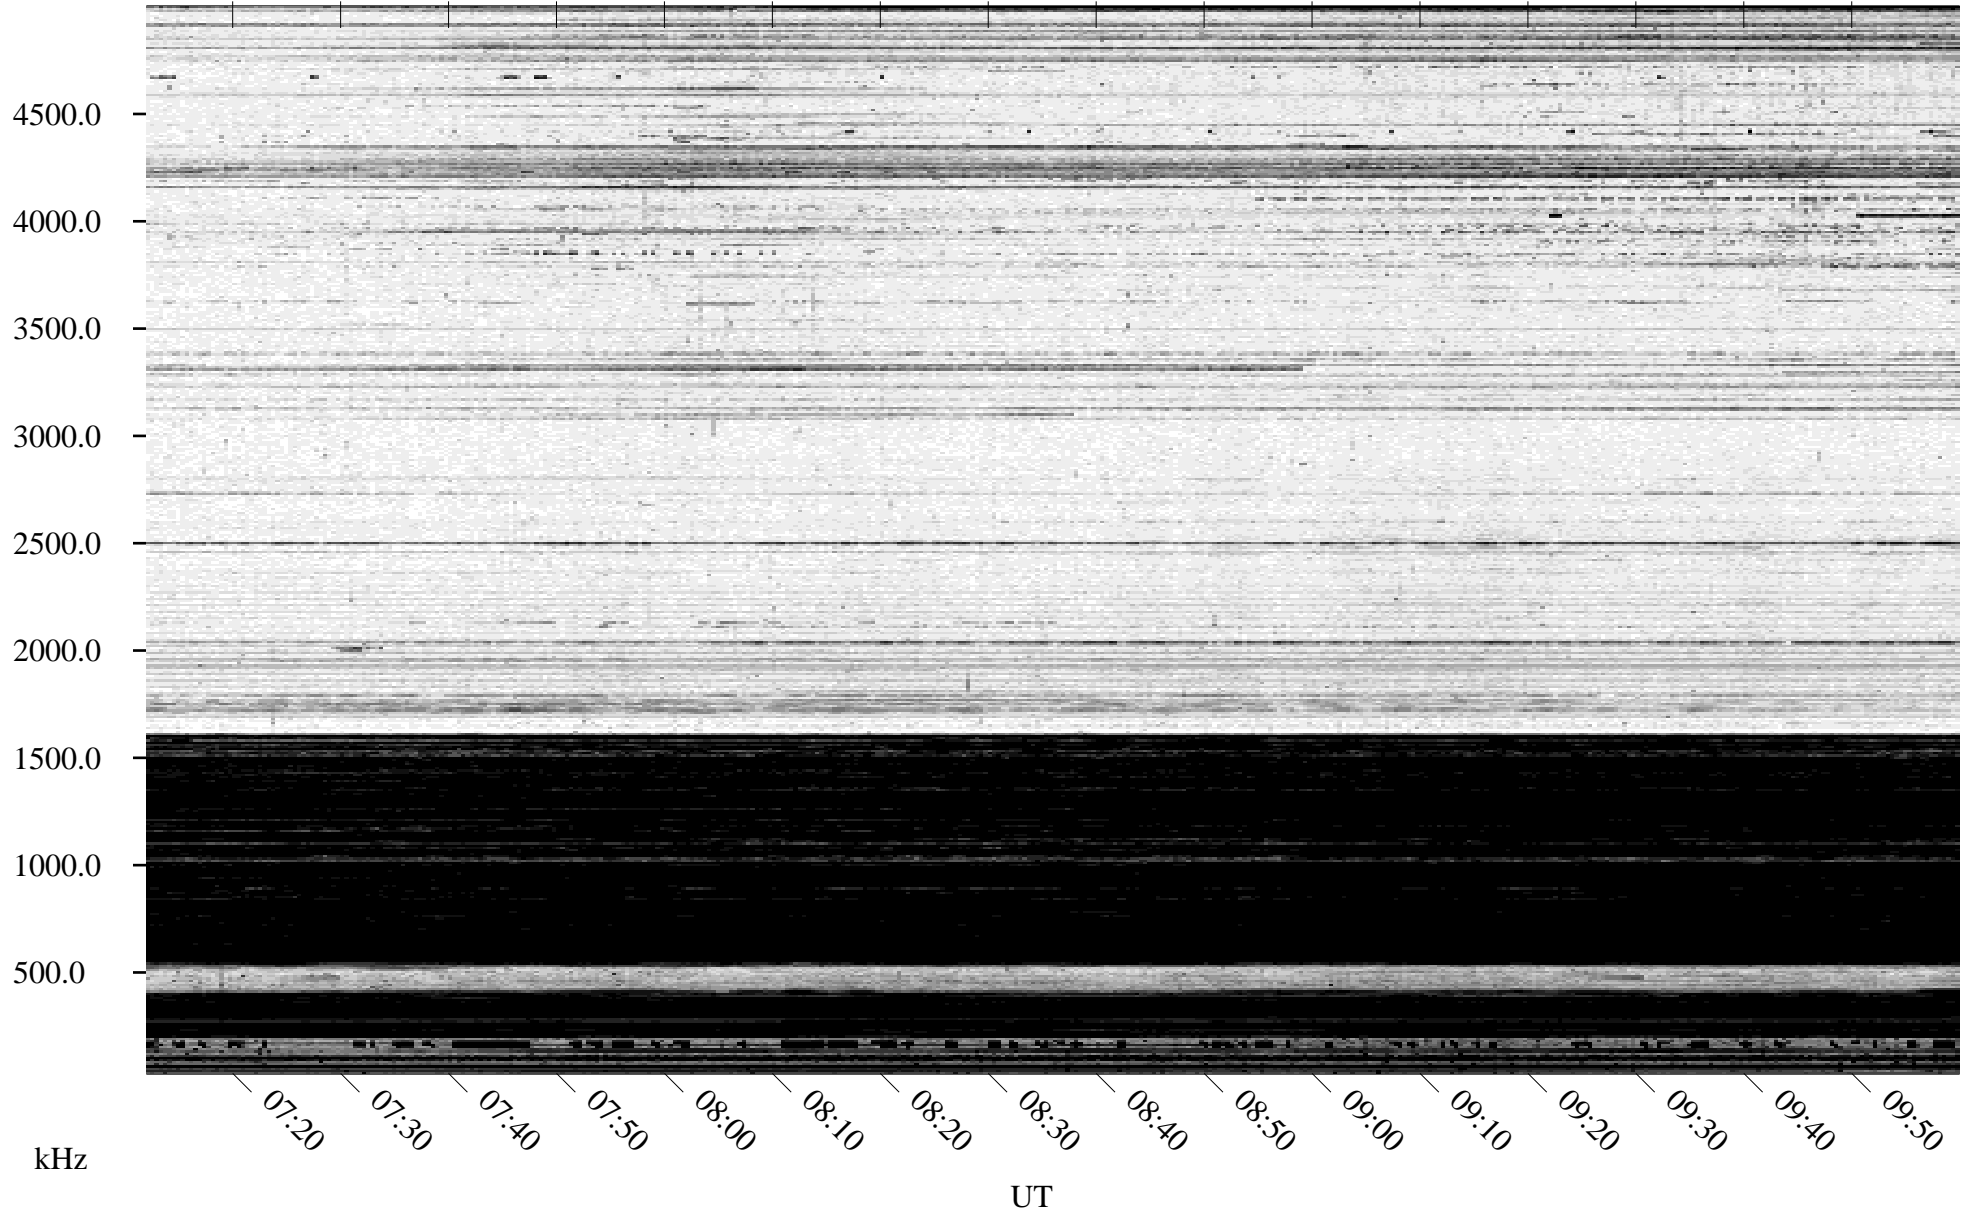

02/21/1996 Churchill, Manitoba

Linear Scale Black = 161 White = 15

ch96052l.r00m max_12

Page 1

02/21/1996 Churchill, Manitoba

Linear Scale Black = 161 White = 15

ch96052l.r00m max_12

Page 2

02/22/1996 Churchill, Manitoba

Linear Scale Black = 161 White = 15

ch96052l.r00m max_12

Page 3

02/22/1996 Churchill, Manitoba

Linear Scale Black = 161 White = 15

ch96052l.r00m max_12

Page 4

02/22/1996 Churchill, Manitoba

Linear Scale Black = 161 White = 15

ch96052l.r00m max_12

Page 5

02/22/1996 Churchill, Manitoba

Linear Scale Black = 161 White = 15

ch96052l.r00m max_12

Page 6

02/22/1996 Churchill, Manitoba

Linear Scale Black = 161 White = 15

ch96052l.r00m max_12

Page 7

02/22/1996 Churchill, Manitoba

Linear Scale Black = 161 White = 15

ch96052l.r00m max_12

Page 8