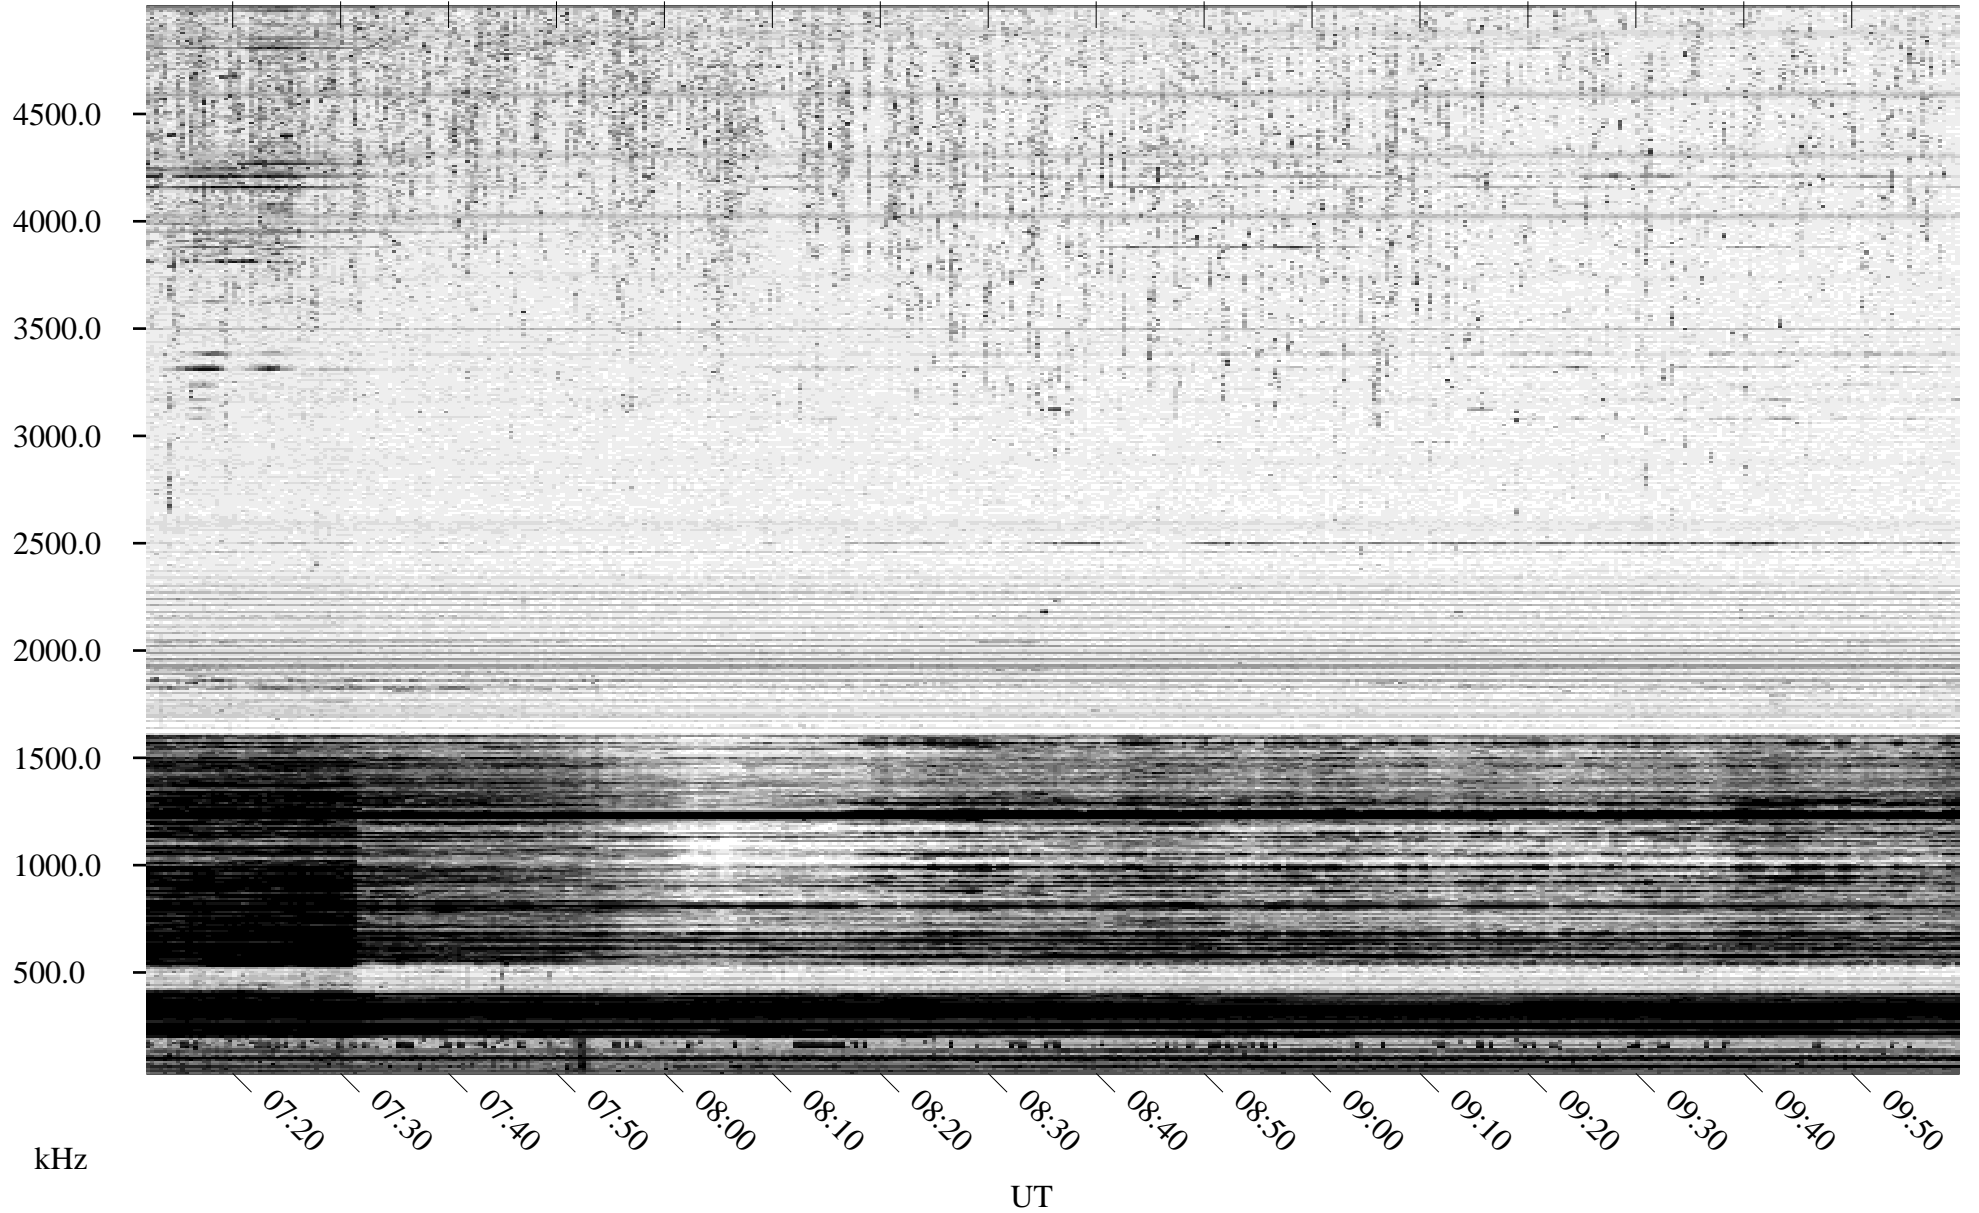

02/23/1996 Churchill, Manitoba

Linear Scale Black = 161 White = 15

ch96054l.r00m max_12

Page 1

02/23/1996 Churchill, Manitoba

Linear Scale Black = 161 White = 15

ch96054l.r00m max_12

Page 2

02/24/1996 Churchill, Manitoba

Linear Scale Black = 161 White = 15

ch96054l.r00m max_12

Page 3

02/24/1996 Churchill, Manitoba

Linear Scale Black = 161 White = 15

ch96054l.r00m max_12

Page 4

02/24/1996 Churchill, Manitoba

Linear Scale Black = 161 White = 15

ch96054l.r00m max_12

Page 5

02/24/1996 Churchill, Manitoba

Linear Scale Black = 161 White = 15

ch96054l.r00m max_12

Page 6

02/24/1996 Churchill, Manitoba

Linear Scale Black = 161 White = 15

ch96054l.r00m max_12

Page 7

02/24/1996 Churchill, Manitoba

Linear Scale Black = 161 White = 15

ch96054l.r00m max_12

Page 8