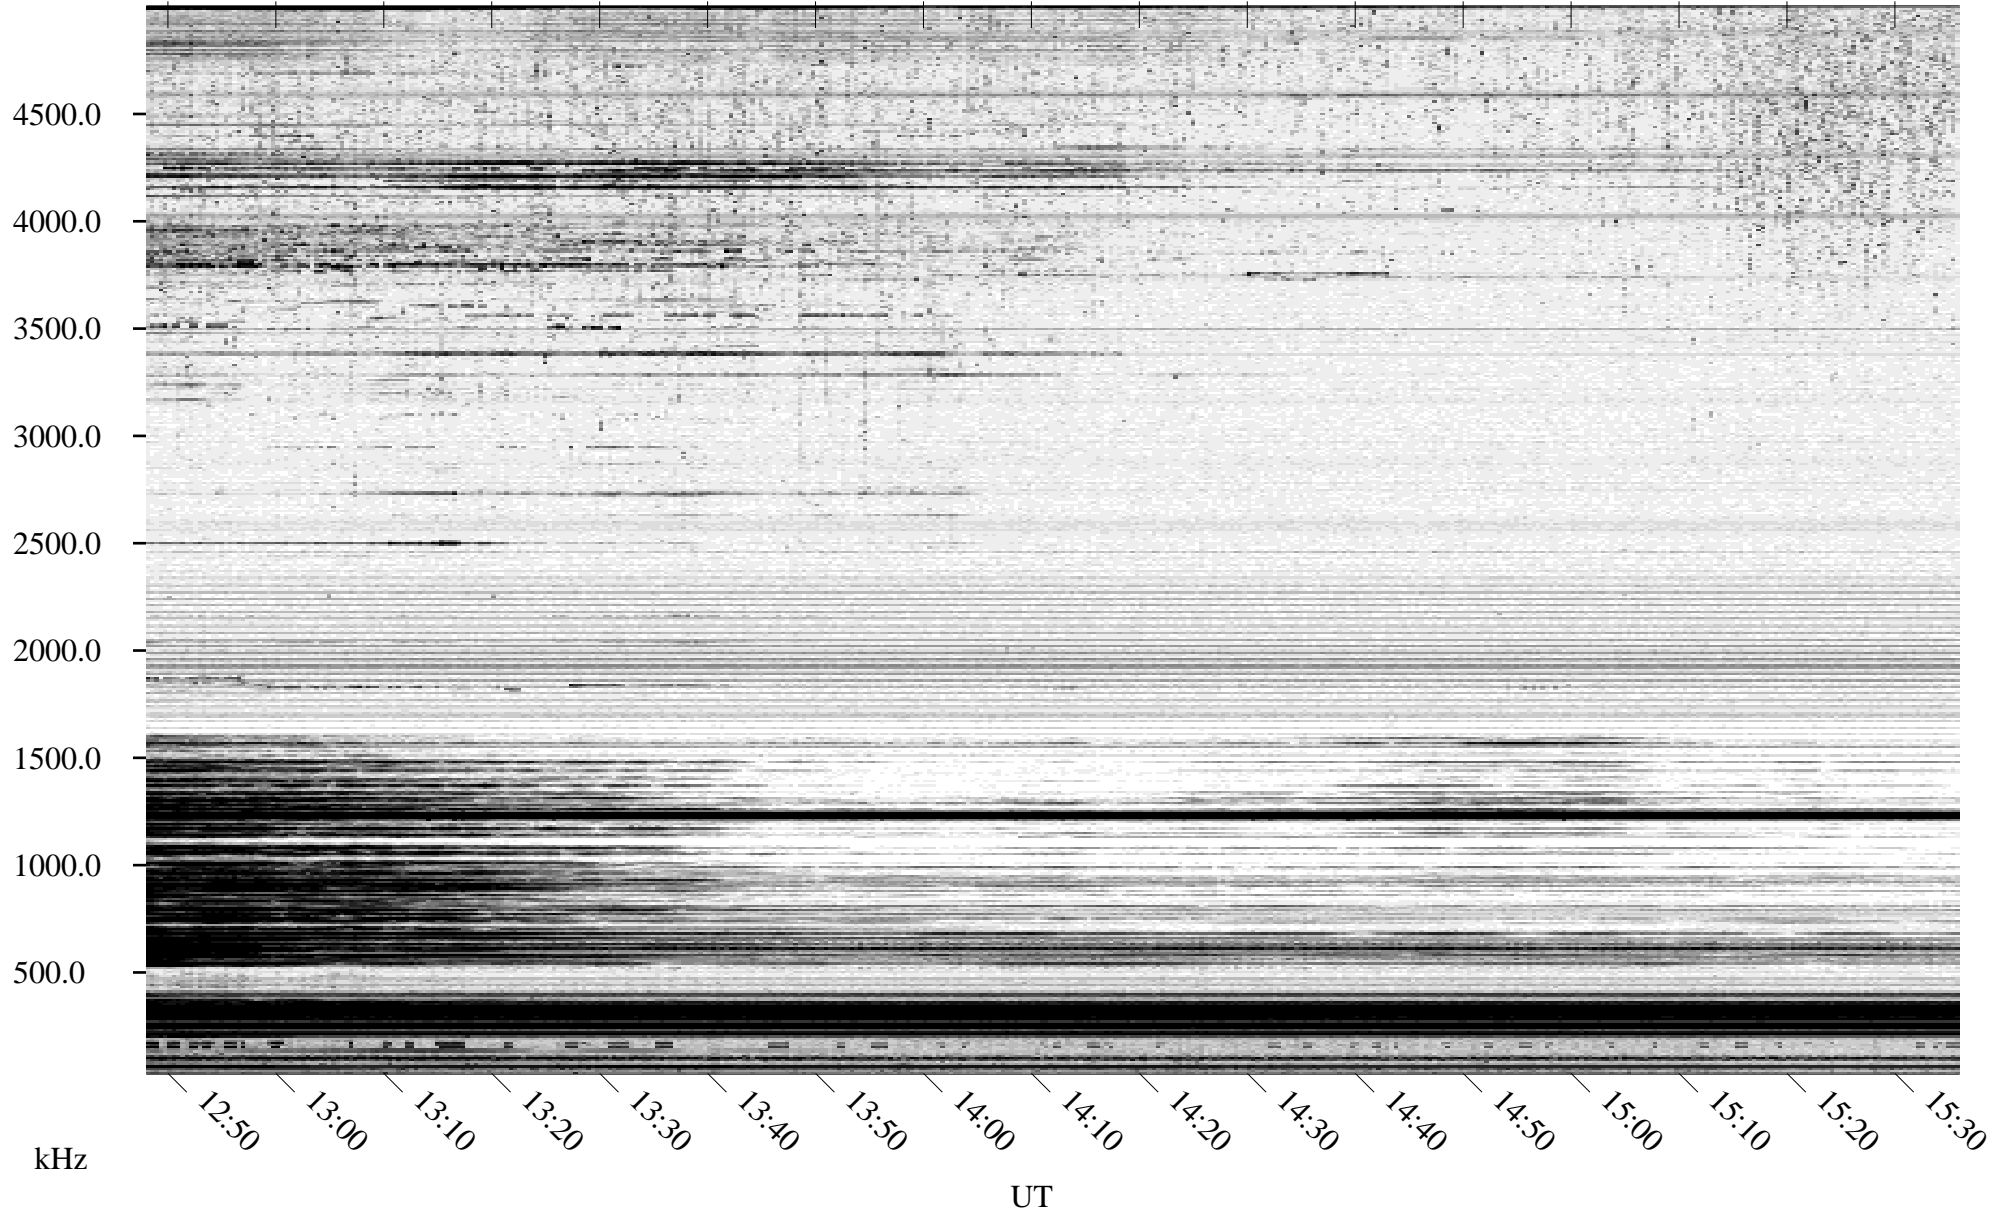

02/23/1996 Churchill, Manitoba

Linear Scale Black = 161 White = 15

ch96054l.r00m max_12

Page 1

02/23/1996 Churchill, Manitoba

Linear Scale Black = 161 White = 15

ch96054l.r00m max_12

Page 2

02/24/1996 Churchill, Manitoba

Linear Scale Black = 161 White = 15

ch96054l.r00m max_12

Page 3

02/24/1996 Churchill, Manitoba

Linear Scale Black = 161 White = 15

ch96054l.r00m max_12

Page 4

02/24/1996 Churchill, Manitoba

Linear Scale Black = 161 White = 15

ch96054l.r00m max_12

Page 5

02/24/1996 Churchill, Manitoba

Linear Scale Black = 161 White = 15

ch96054l.r00m max_12

Page 6

02/24/1996 Churchill, Manitoba

Linear Scale Black = 161 White = 15

ch96054l.r00m max_12

Page 7

02/24/1996 Churchill, Manitoba

Linear Scale Black = 161 White = 15

ch96054l.r00m max_12

Page 8