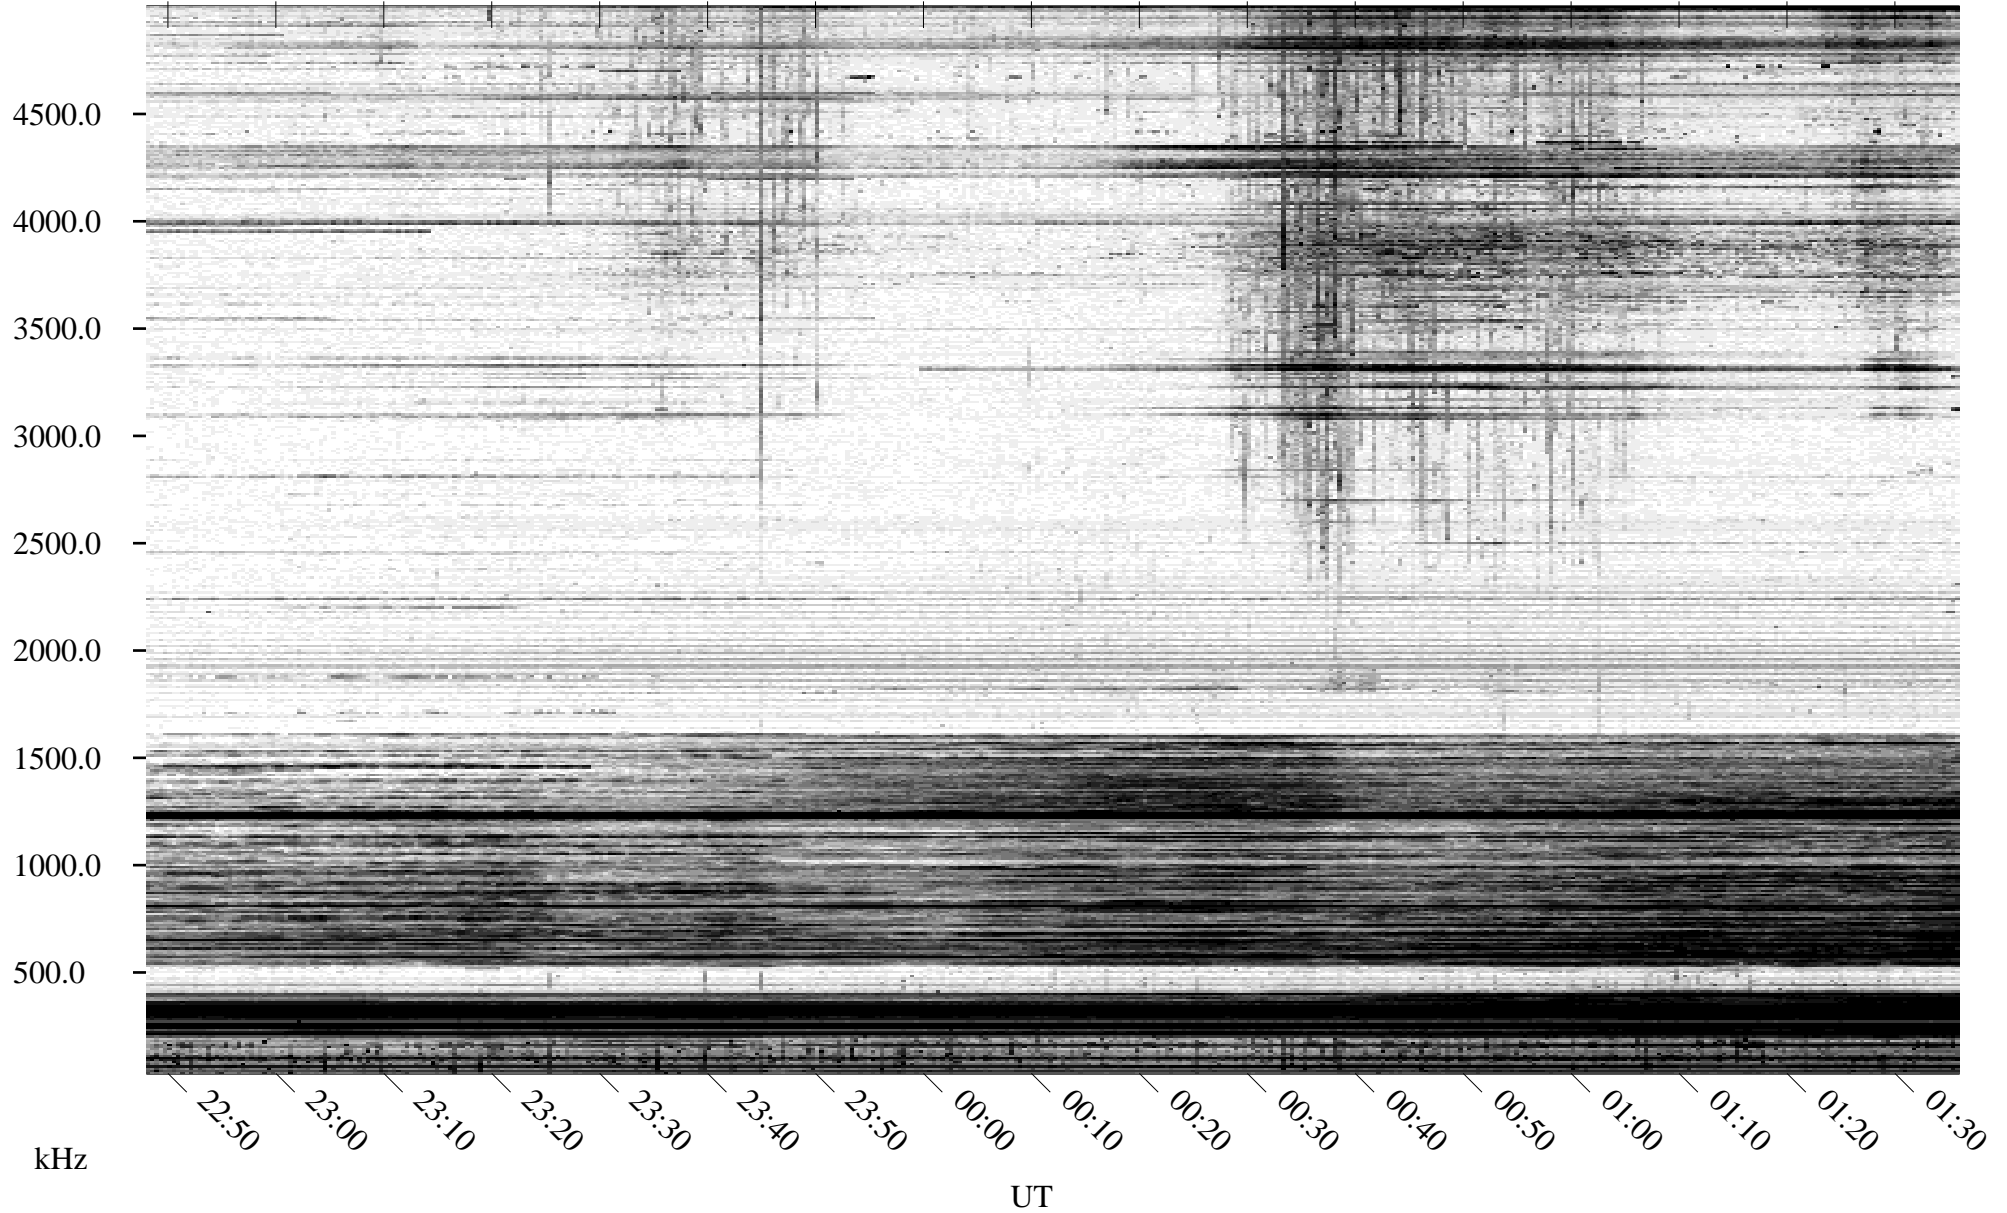

02/23/1996 Churchill, Manitoba

Linear Scale Black = 161 White = 15

ch96054l.r00m max_12

Page 1

02/23/1996 Churchill, Manitoba

Linear Scale Black = 161 White = 15

ch96054l.r00m max_12

Page 2

02/24/1996 Churchill, Manitoba

Linear Scale Black = 161 White = 15

ch96054l.r00m max_12

Page 3

02/24/1996 Churchill, Manitoba

Linear Scale Black = 161 White = 15

ch96054l.r00m max_12

Page 4

02/24/1996 Churchill, Manitoba

Linear Scale Black = 161 White = 15

ch96054l.r00m max_12

Page 5

02/24/1996 Churchill, Manitoba

Linear Scale Black = 161 White = 15

ch96054l.r00m max_12

Page 6

02/24/1996 Churchill, Manitoba

Linear Scale Black = 161 White = 15

ch96054l.r00m max_12

Page 7

02/24/1996 Churchill, Manitoba

Linear Scale Black = 161 White = 15

ch96054l.r00m max_12

Page 8