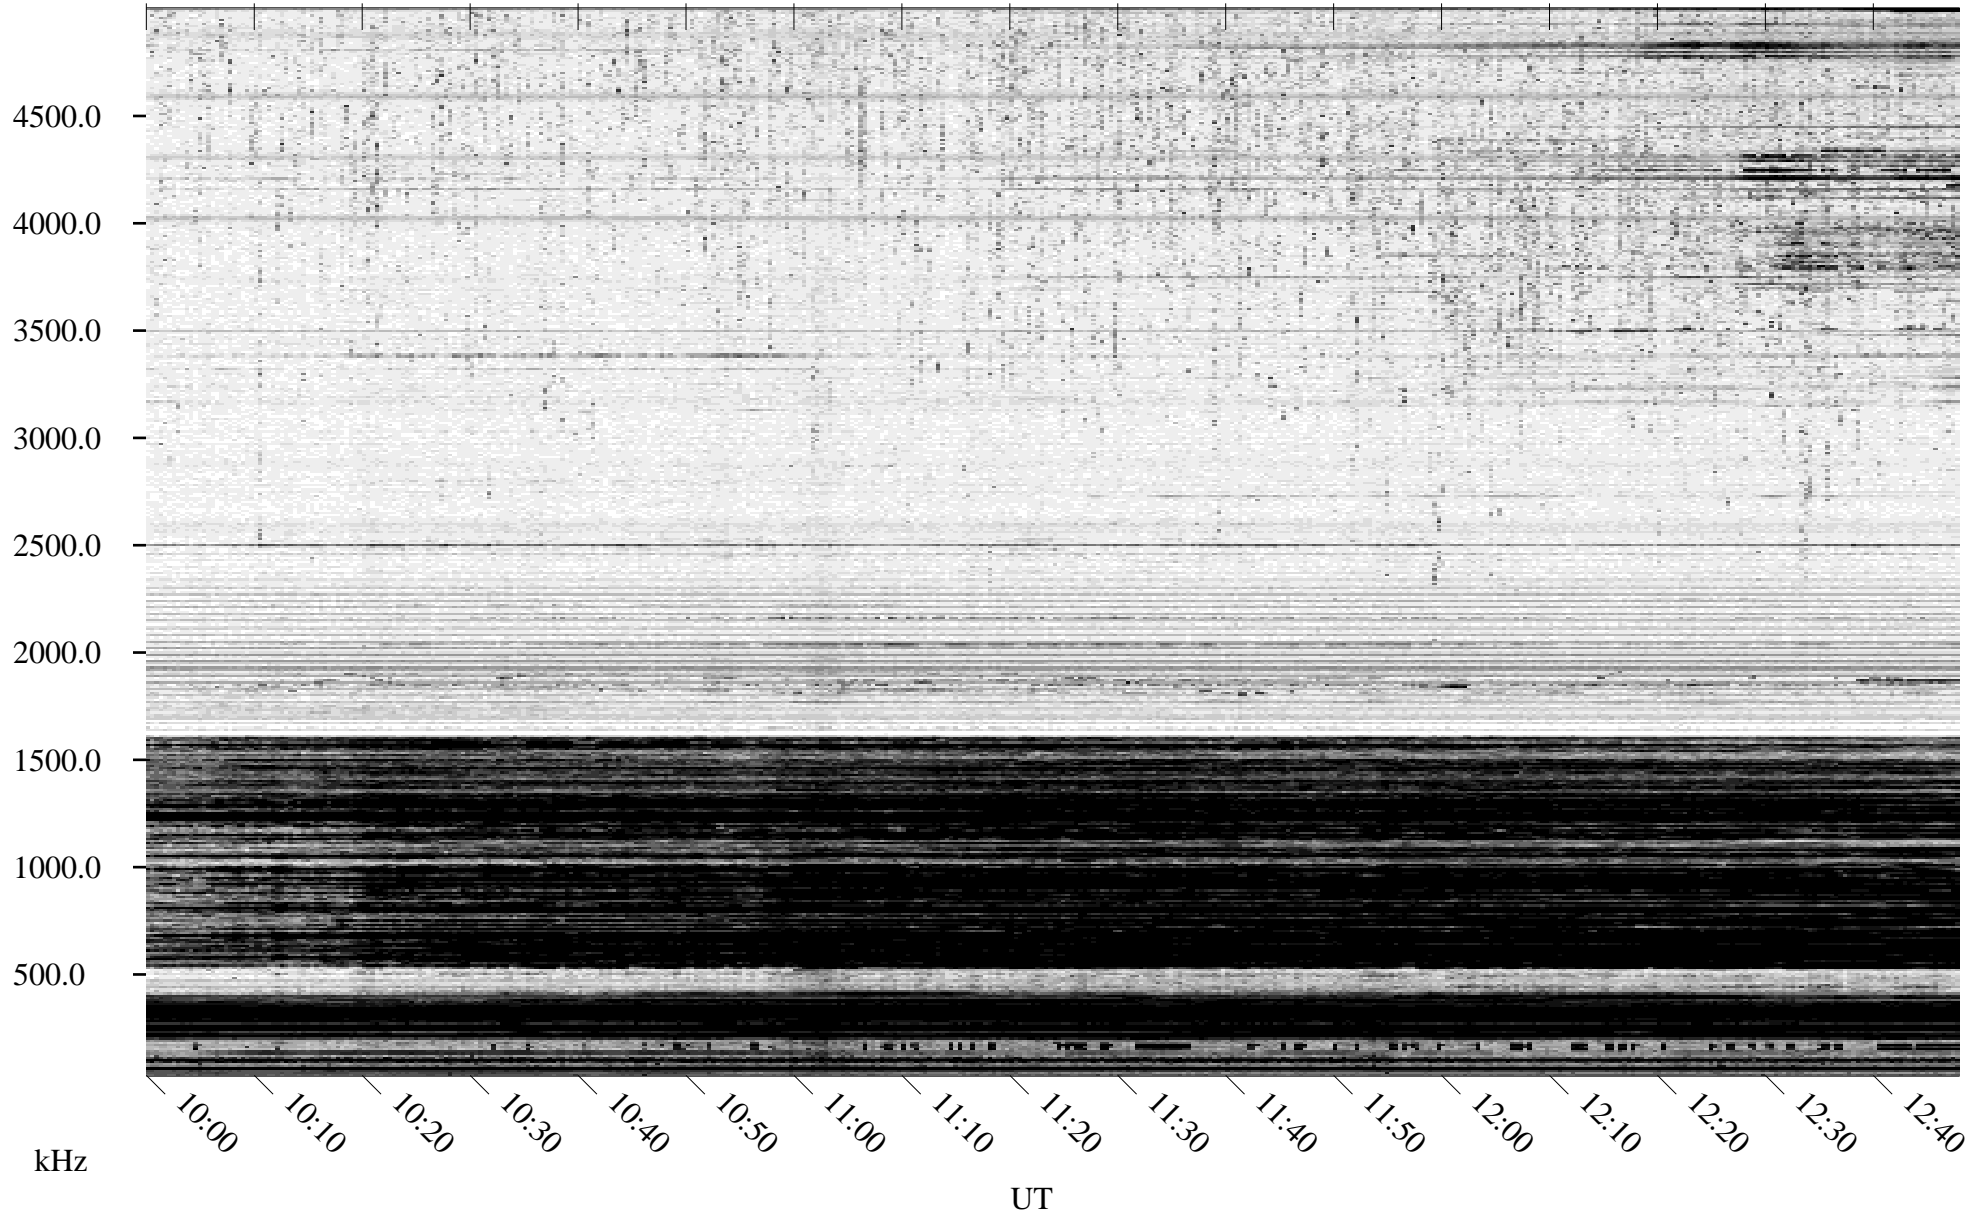

02/23/1996 Churchill, Manitoba

Linear Scale Black = 161 White = 15

ch96054l.r00m max_12

Page 1

02/23/1996 Churchill, Manitoba

Linear Scale Black = 161 White = 15

ch96054l.r00m max_12

Page 2

02/24/1996 Churchill, Manitoba

Linear Scale Black = 161 White = 15

ch96054l.r00m max_12

Page 3

02/24/1996 Churchill, Manitoba

Linear Scale Black = 161 White = 15

ch96054l.r00m max_12

Page 4

02/24/1996 Churchill, Manitoba

Linear Scale Black = 161 White = 15

ch96054l.r00m max_12

Page 5

02/24/1996 Churchill, Manitoba

Linear Scale Black = 161 White = 15

ch96054l.r00m max_12

Page 6

02/24/1996 Churchill, Manitoba

Linear Scale Black = 161 White = 15

ch96054l.r00m max_12

Page 7

02/24/1996 Churchill, Manitoba

Linear Scale Black = 161 White = 15

ch96054l.r00m max_12

Page 8