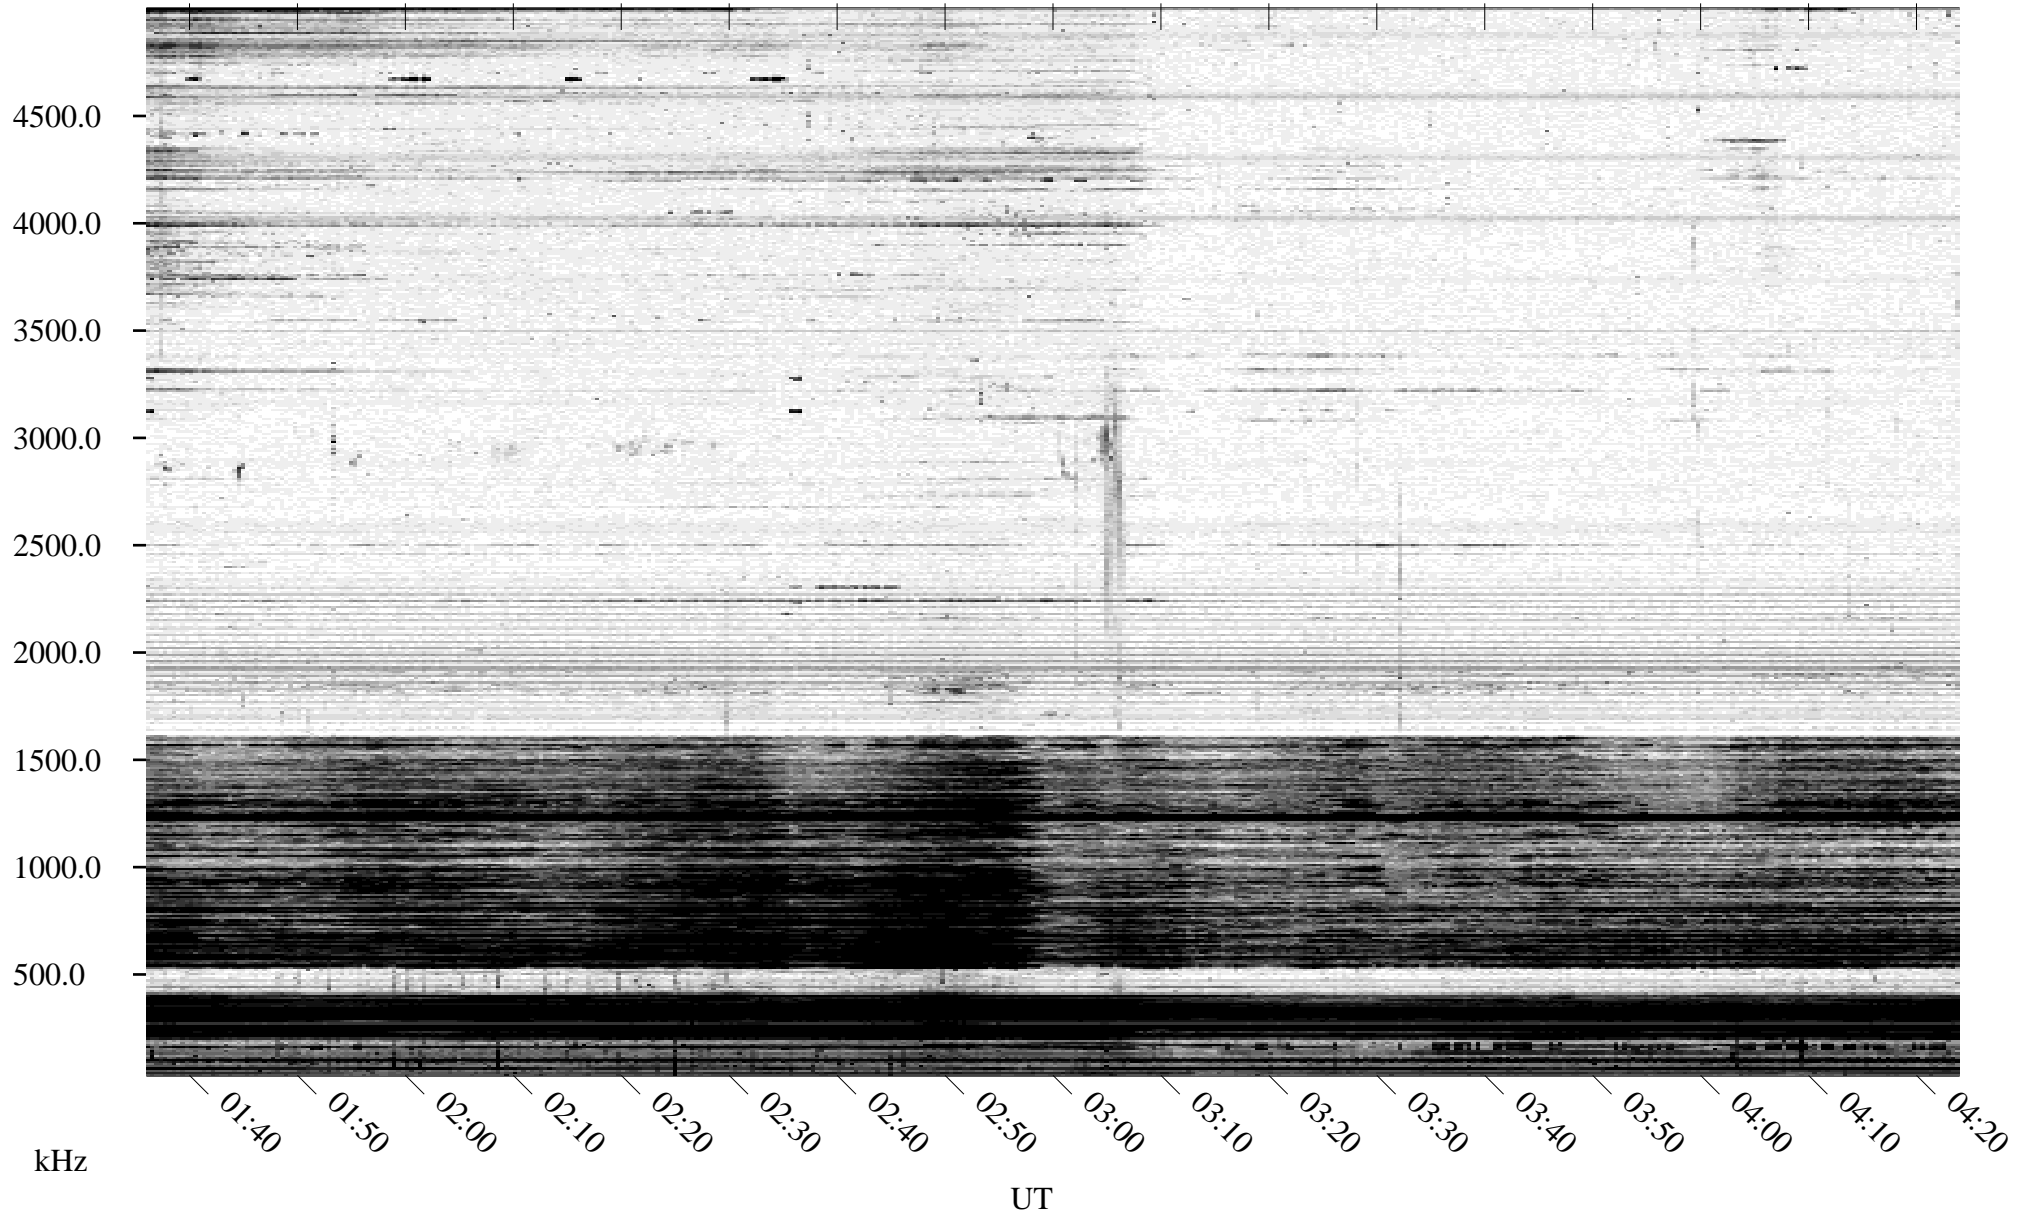

02/23/1996 Churchill, Manitoba

Linear Scale Black = 161 White = 15

ch96054l.r00m max_12

Page 1

02/23/1996 Churchill, Manitoba

Linear Scale Black = 161 White = 15

ch96054l.r00m max_12

Page 2

02/24/1996 Churchill, Manitoba

Linear Scale Black = 161 White = 15

ch96054l.r00m max_12

Page 3

02/24/1996 Churchill, Manitoba

Linear Scale Black = 161 White = 15

ch96054l.r00m max_12

Page 4

02/24/1996 Churchill, Manitoba

Linear Scale Black = 161 White = 15

ch96054l.r00m max_12

Page 5

02/24/1996 Churchill, Manitoba

Linear Scale Black = 161 White = 15

ch96054l.r00m max_12

Page 6

02/24/1996 Churchill, Manitoba

Linear Scale Black = 161 White = 15

ch96054l.r00m max_12

Page 7

02/24/1996 Churchill, Manitoba

Linear Scale Black = 161 White = 15

ch96054l.r00m max_12

Page 8