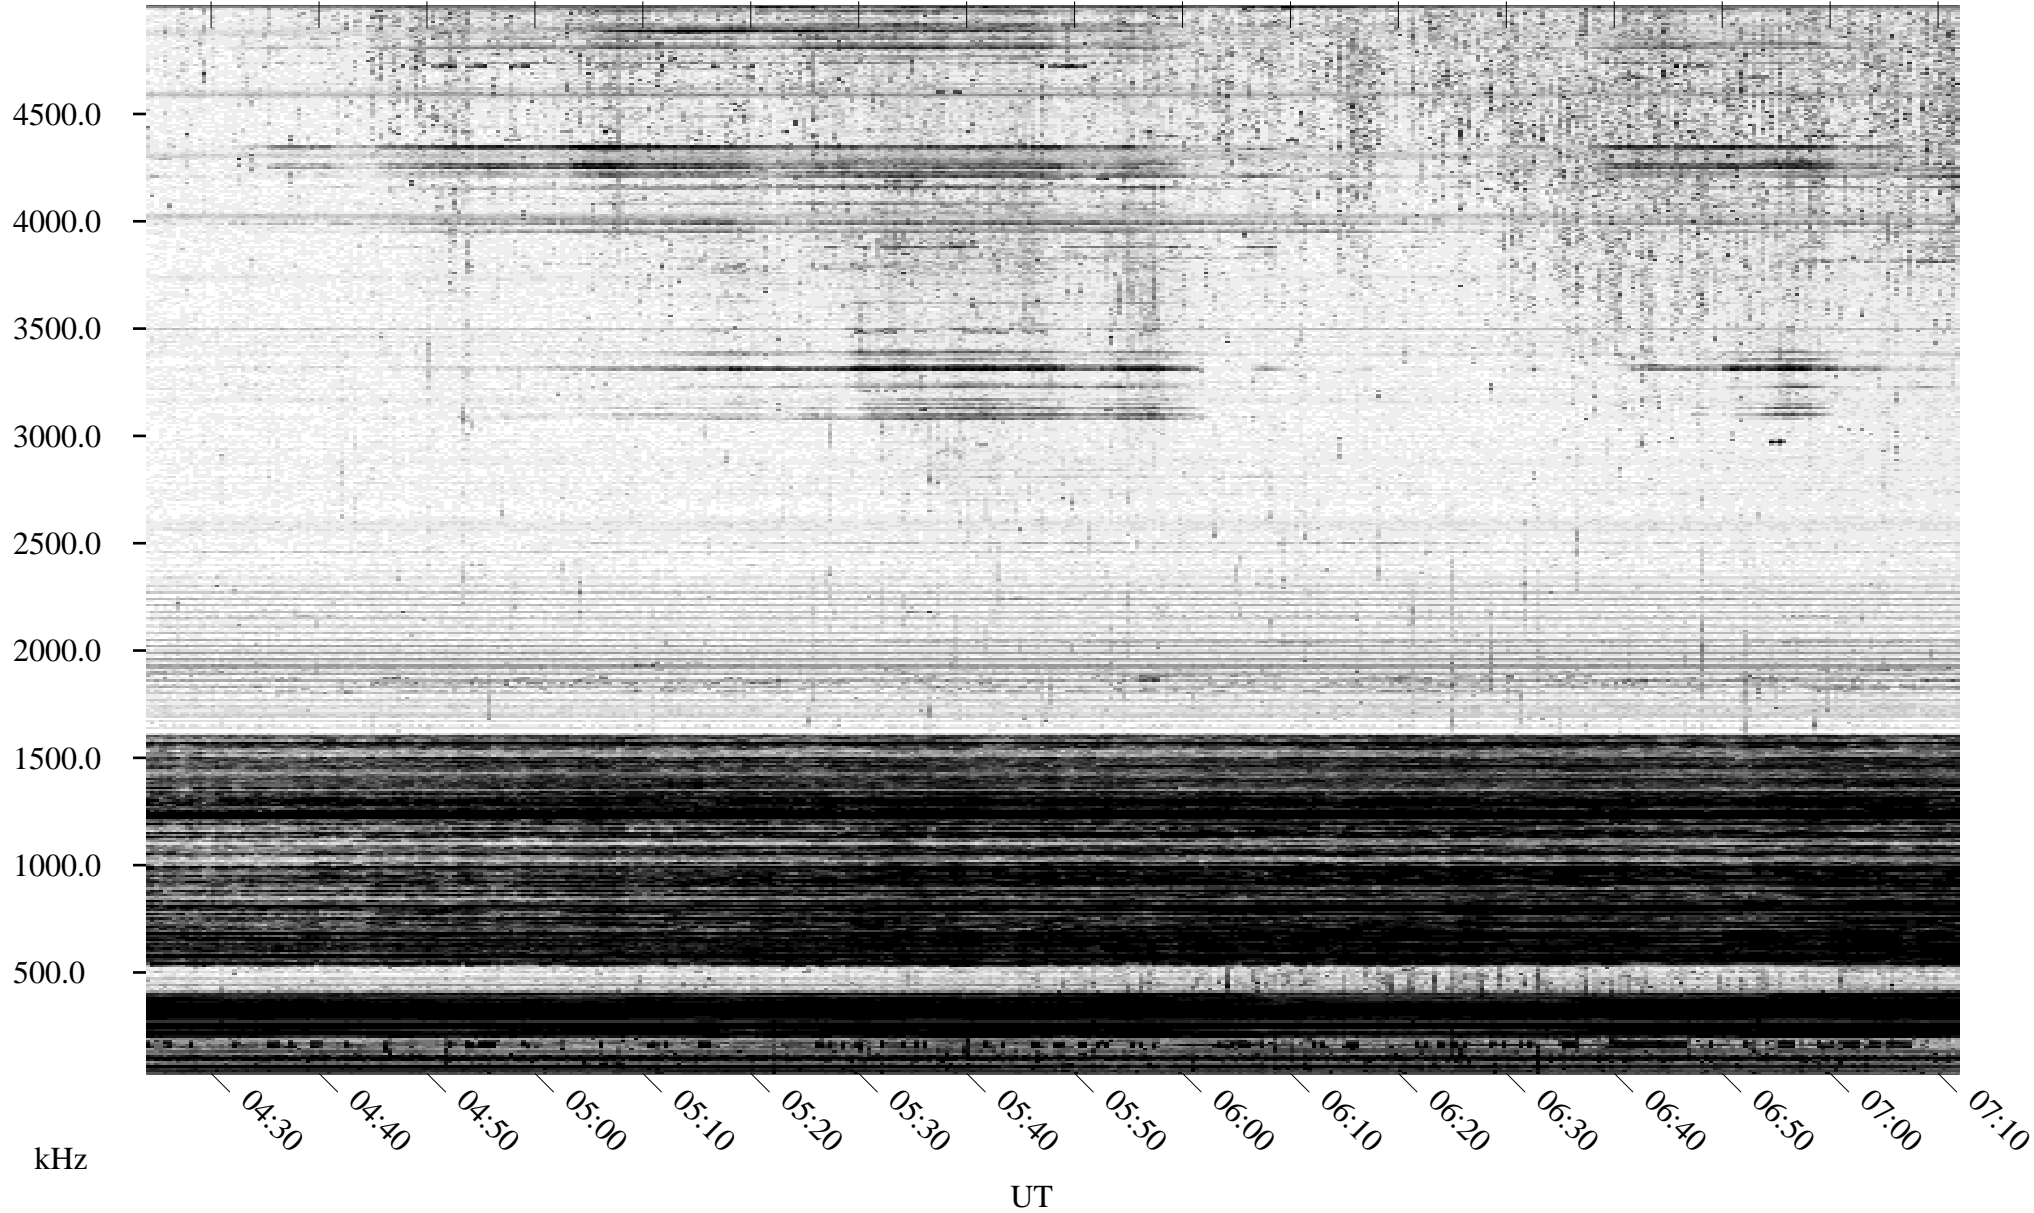

02/23/1996 Churchill, Manitoba

Linear Scale Black = 161 White = 15

ch96054l.r00m max_12

Page 1

02/23/1996 Churchill, Manitoba

Linear Scale Black = 161 White = 15

ch96054l.r00m max_12

Page 2

02/24/1996 Churchill, Manitoba

Linear Scale Black = 161 White = 15

ch96054l.r00m max_12

Page 3

02/24/1996 Churchill, Manitoba

Linear Scale Black = 161 White = 15

ch96054l.r00m max_12

Page 4

02/24/1996 Churchill, Manitoba

Linear Scale Black = 161 White = 15

ch96054l.r00m max_12

Page 5

02/24/1996 Churchill, Manitoba

Linear Scale Black = 161 White = 15

ch96054l.r00m max_12

Page 6

02/24/1996 Churchill, Manitoba

Linear Scale Black = 161 White = 15

ch96054l.r00m max_12

Page 7

02/24/1996 Churchill, Manitoba

Linear Scale Black = 161 White = 15

ch96054l.r00m max_12

Page 8