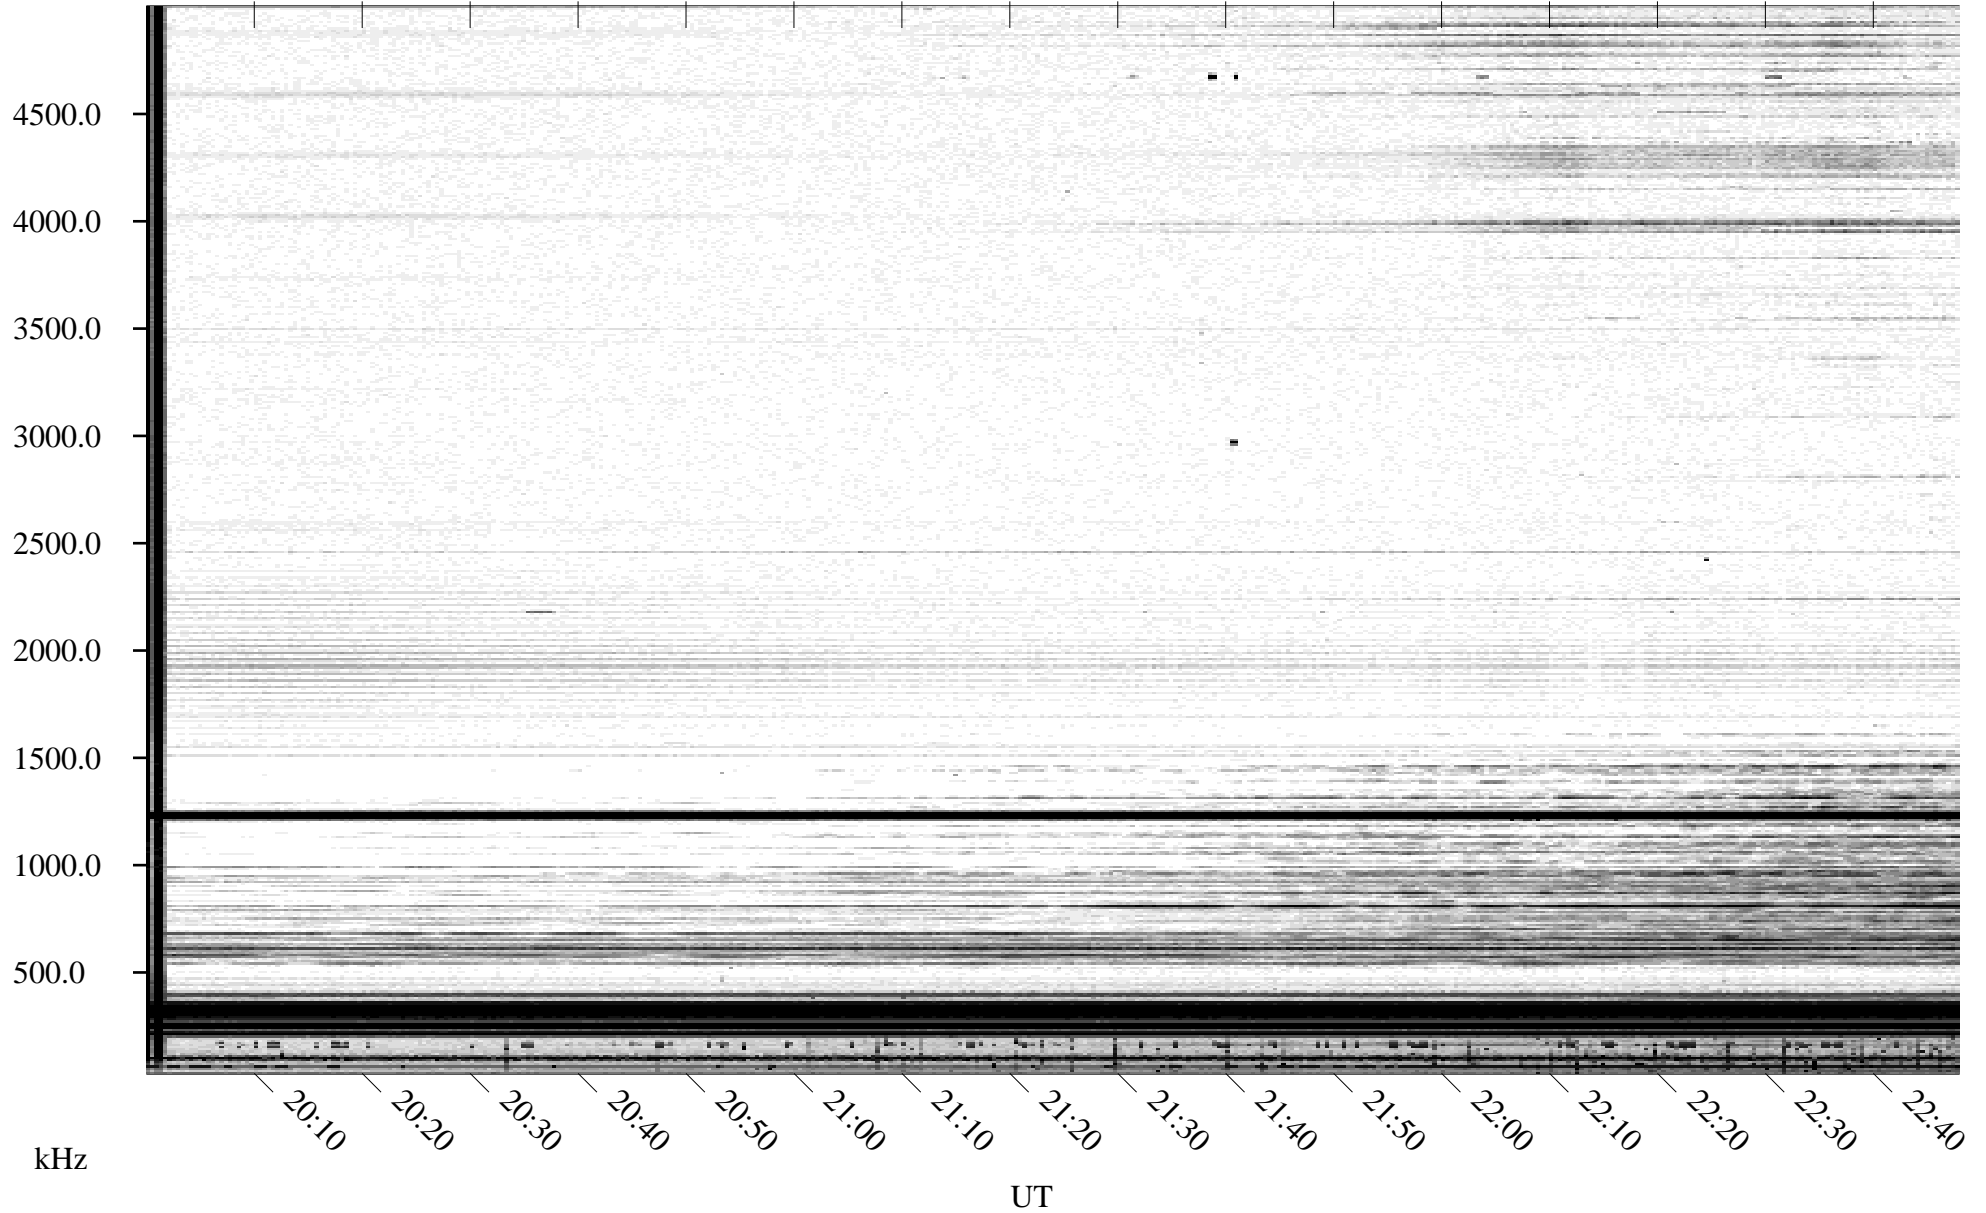

02/23/1996 Churchill, Manitoba

Linear Scale Black = 161 White = 15

ch96054l.r00m max_12

Page 1

02/23/1996 Churchill, Manitoba

Linear Scale Black = 161 White = 15

ch96054l.r00m max_12

Page 2

02/24/1996 Churchill, Manitoba

Linear Scale Black = 161 White = 15

ch96054l.r00m max_12

Page 3

02/24/1996 Churchill, Manitoba

Linear Scale Black = 161 White = 15

ch96054l.r00m max_12

Page 4

02/24/1996 Churchill, Manitoba

Linear Scale Black = 161 White = 15

ch96054l.r00m max_12

Page 5

02/24/1996 Churchill, Manitoba

Linear Scale Black = 161 White = 15

ch96054l.r00m max_12

Page 6

02/24/1996 Churchill, Manitoba

Linear Scale Black = 161 White = 15

ch96054l.r00m max_12

Page 7

02/24/1996 Churchill, Manitoba

Linear Scale Black = 161 White = 15

ch96054l.r00m max_12

Page 8