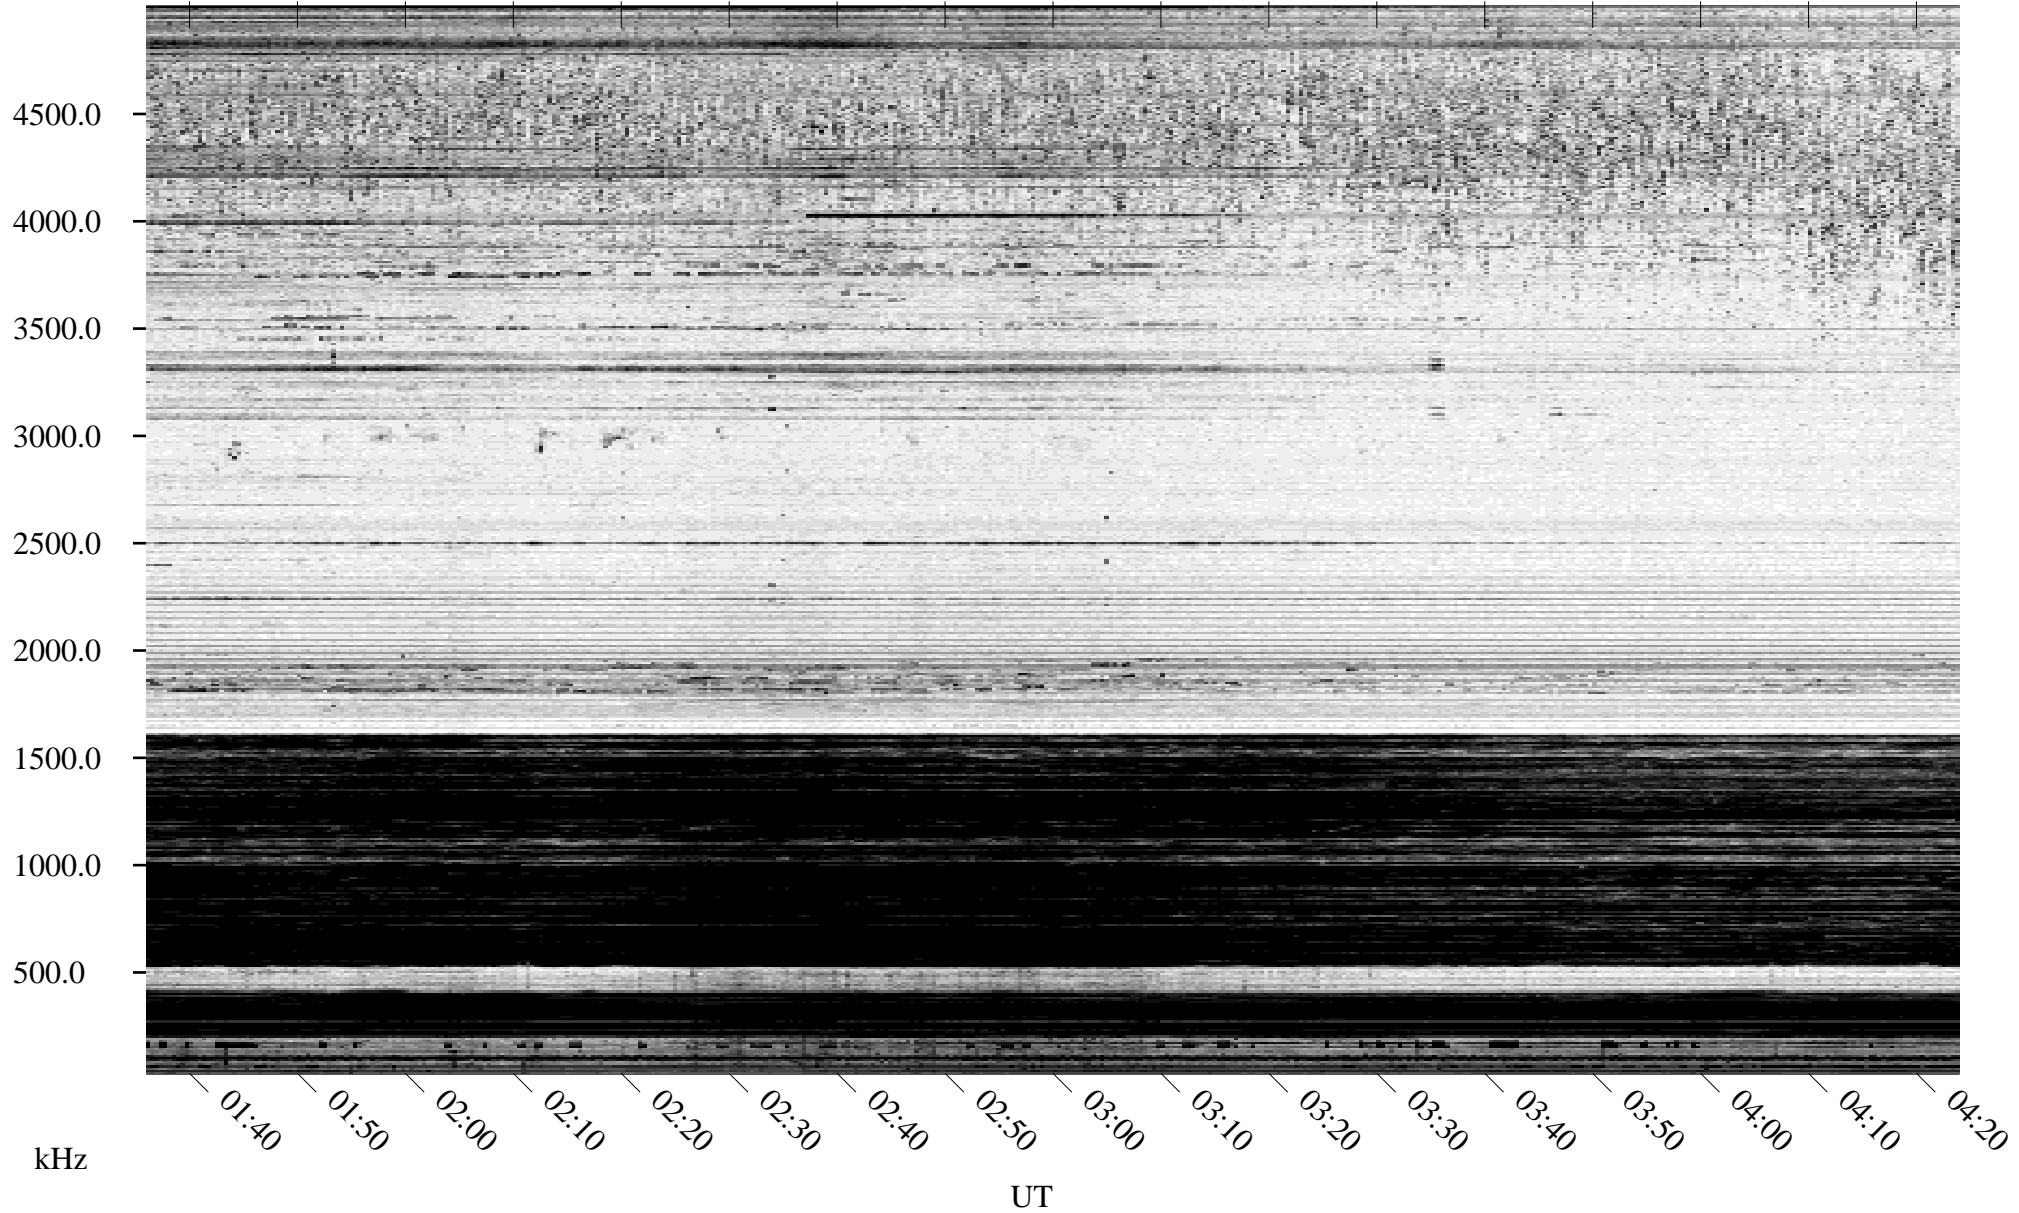

02/24/1996 Churchill, Manitoba

Linear Scale Black = 161 White = 15

ch960551.r00m max_12

Page 1

02/24/1996 Churchill, Manitoba

Linear Scale Black = 161 White = 15

ch960551.r00m max_12

Page 2

02/25/1996 Churchill, Manitoba

Linear Scale Black = 161 White = 15

ch960551.r00m max_12

Page 3

02/25/1996 Churchill, Manitoba

Linear Scale Black = 161 White = 15

ch960551.r00m max_12

Page 4

02/25/1996 Churchill, Manitoba

Linear Scale Black = 161 White = 15

ch960551.r00m max_12

Page 5

02/25/1996 Churchill, Manitoba

Linear Scale Black = 161 White = 15

ch960551.r00m max_12

Page 6

02/25/1996 Churchill, Manitoba

Linear Scale Black = 161 White = 15

ch960551.r00m max_12

Page 7

02/25/1996 Churchill, Manitoba

Linear Scale Black = 161 White = 15

ch960551.r00m max_12

Page 8