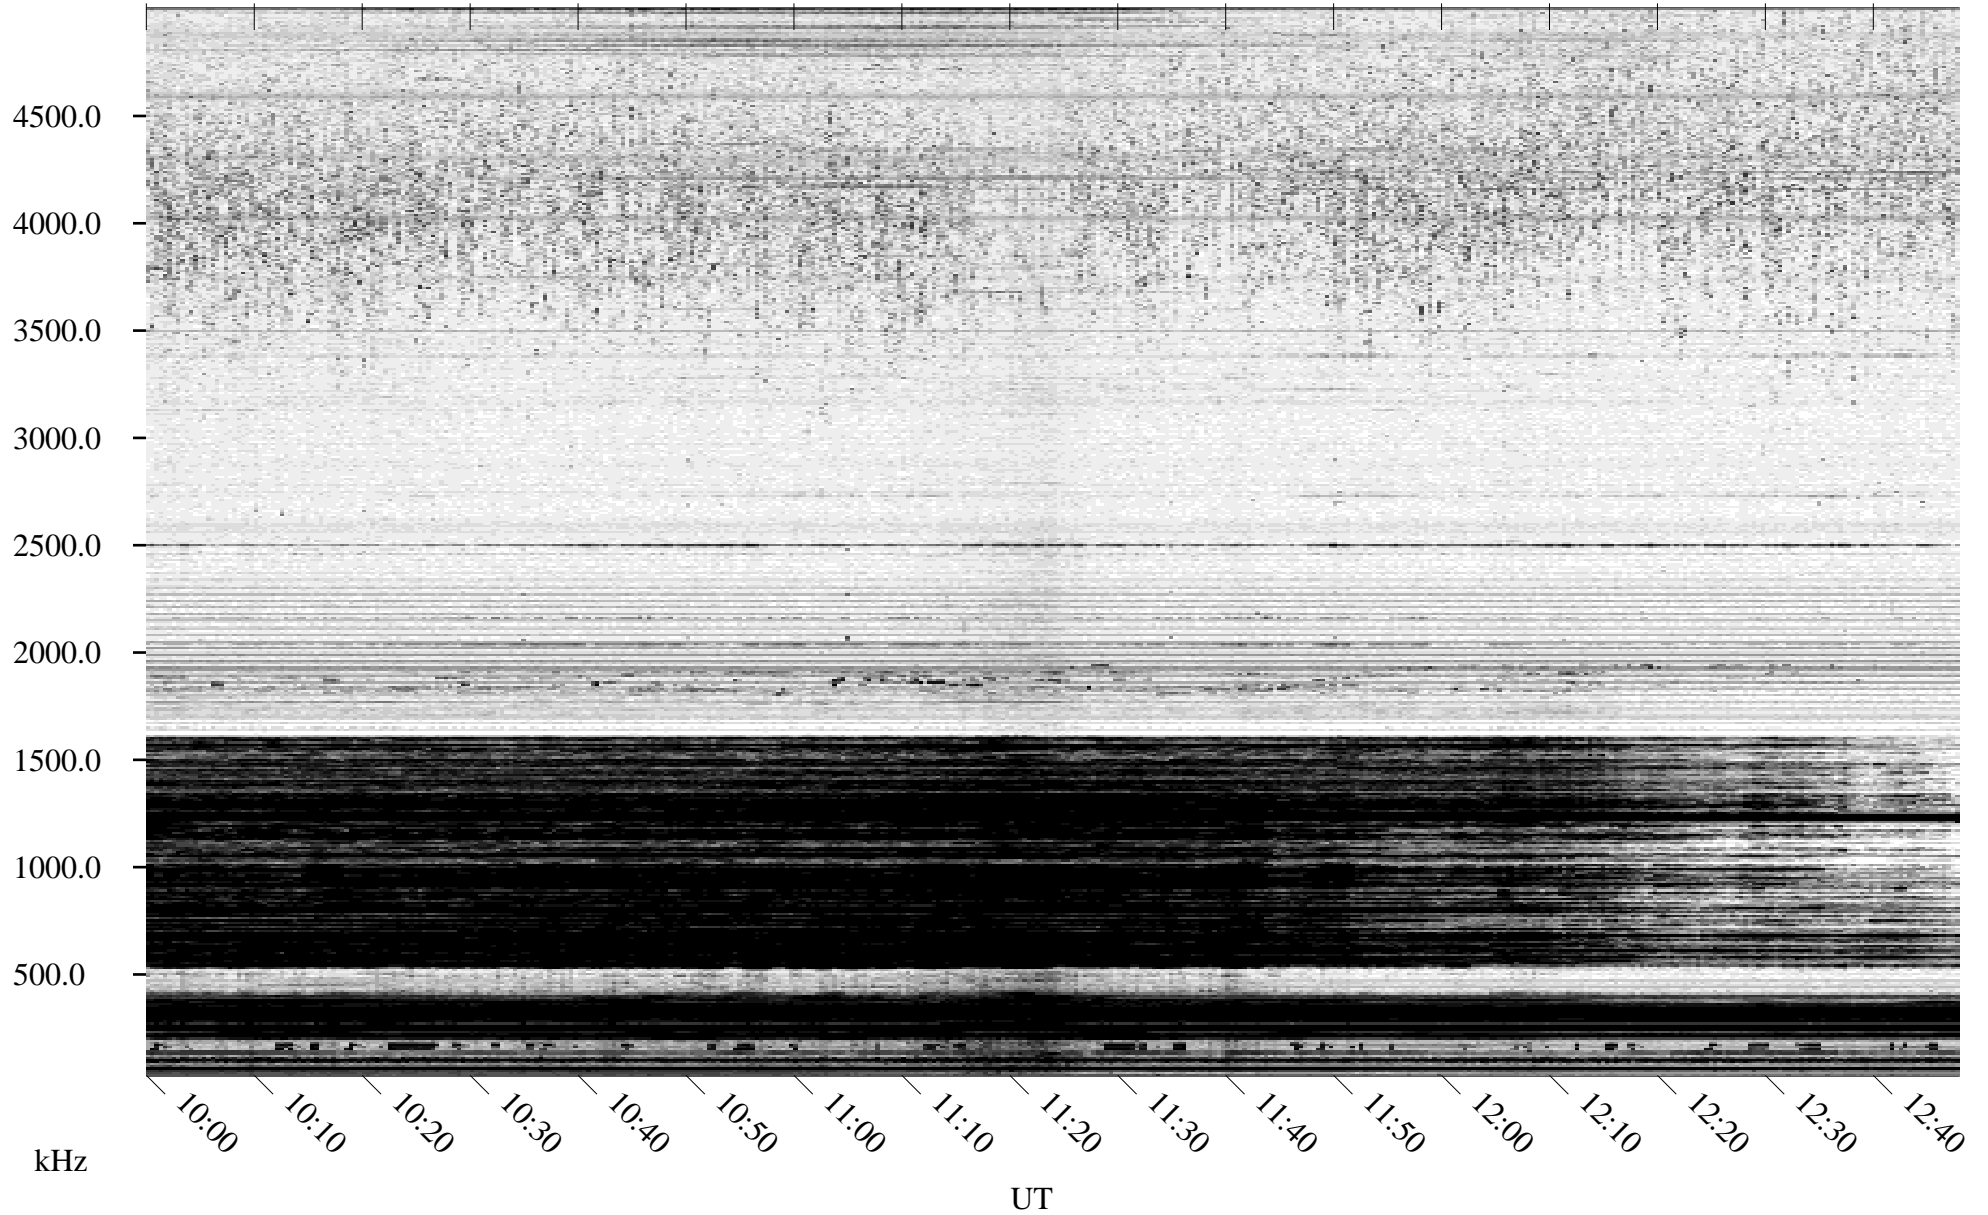

02/24/1996 Churchill, Manitoba

Linear Scale Black = 161 White = 15

ch960551.r00m max_12

Page 1

02/24/1996 Churchill, Manitoba

Linear Scale Black = 161 White = 15

ch960551.r00m max_12

Page 2

02/25/1996 Churchill, Manitoba

Linear Scale Black = 161 White = 15

ch960551.r00m max_12

Page 3

02/25/1996 Churchill, Manitoba

Linear Scale Black = 161 White = 15

ch960551.r00m max_12

Page 4

02/25/1996 Churchill, Manitoba

Linear Scale Black = 161 White = 15

ch960551.r00m max_12

Page 5

02/25/1996 Churchill, Manitoba

Linear Scale Black = 161 White = 15

ch960551.r00m max_12

Page 6

02/25/1996 Churchill, Manitoba

Linear Scale Black = 161 White = 15

ch960551.r00m max_12

Page 7

02/25/1996 Churchill, Manitoba

Linear Scale Black = 161 White = 15

ch960551.r00m max_12

Page 8