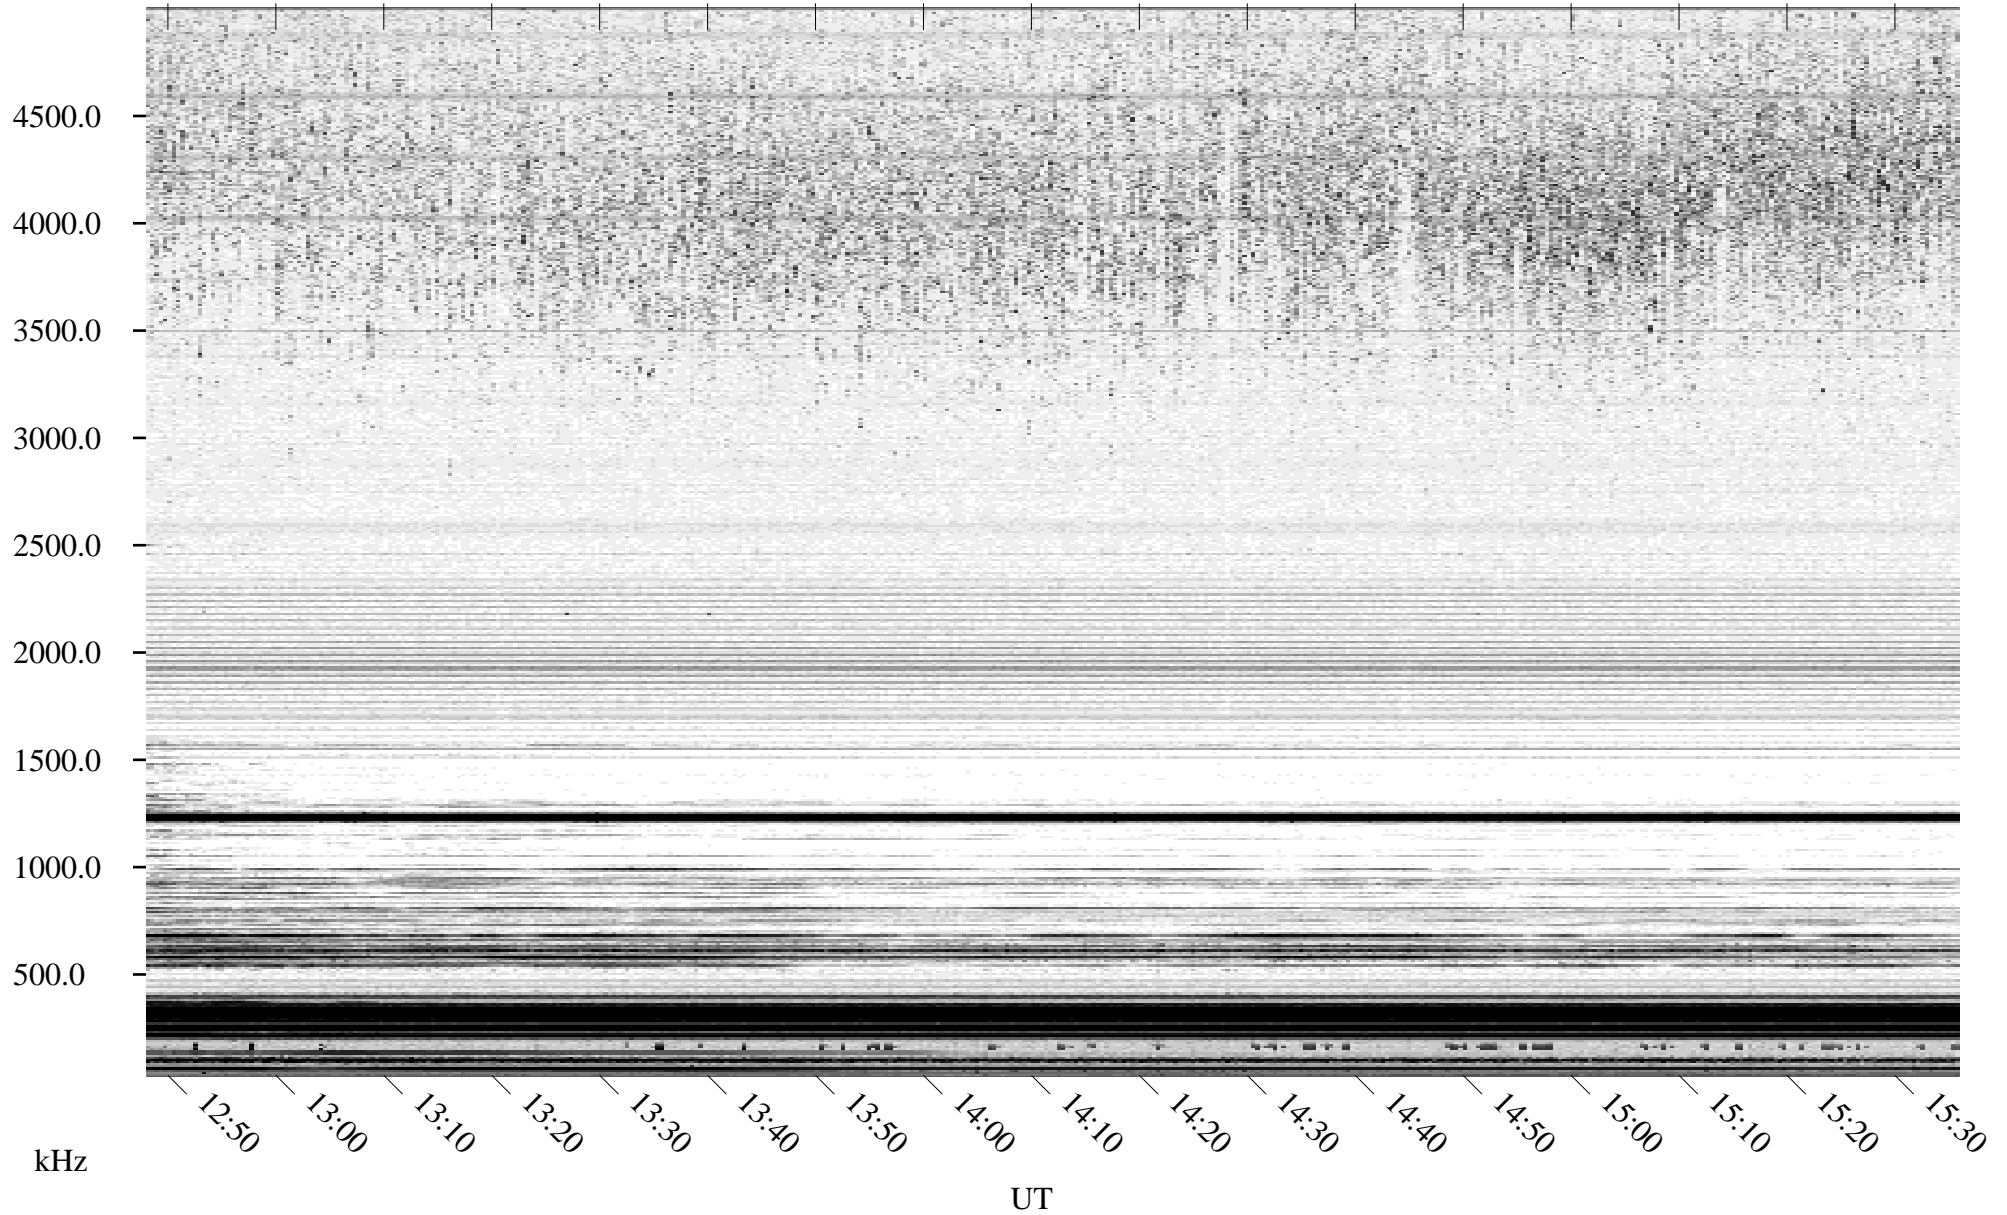

02/24/1996 Churchill, Manitoba

Linear Scale Black = 161 White = 15

ch960551.r00m max_12

Page 1

02/24/1996 Churchill, Manitoba

Linear Scale Black = 161 White = 15

ch960551.r00m max_12

Page 2

02/25/1996 Churchill, Manitoba

Linear Scale Black = 161 White = 15

ch960551.r00m max_12

Page 3

02/25/1996 Churchill, Manitoba

Linear Scale Black = 161 White = 15

ch960551.r00m max_12

Page 4

02/25/1996 Churchill, Manitoba

Linear Scale Black = 161 White = 15

ch960551.r00m max_12

Page 5

02/25/1996 Churchill, Manitoba

Linear Scale Black = 161 White = 15

ch960551.r00m max_12

Page 6

02/25/1996 Churchill, Manitoba

Linear Scale Black = 161 White = 15

ch960551.r00m max_12

Page 7

02/25/1996 Churchill, Manitoba

Linear Scale Black = 161 White = 15

ch960551.r00m max_12

Page 8