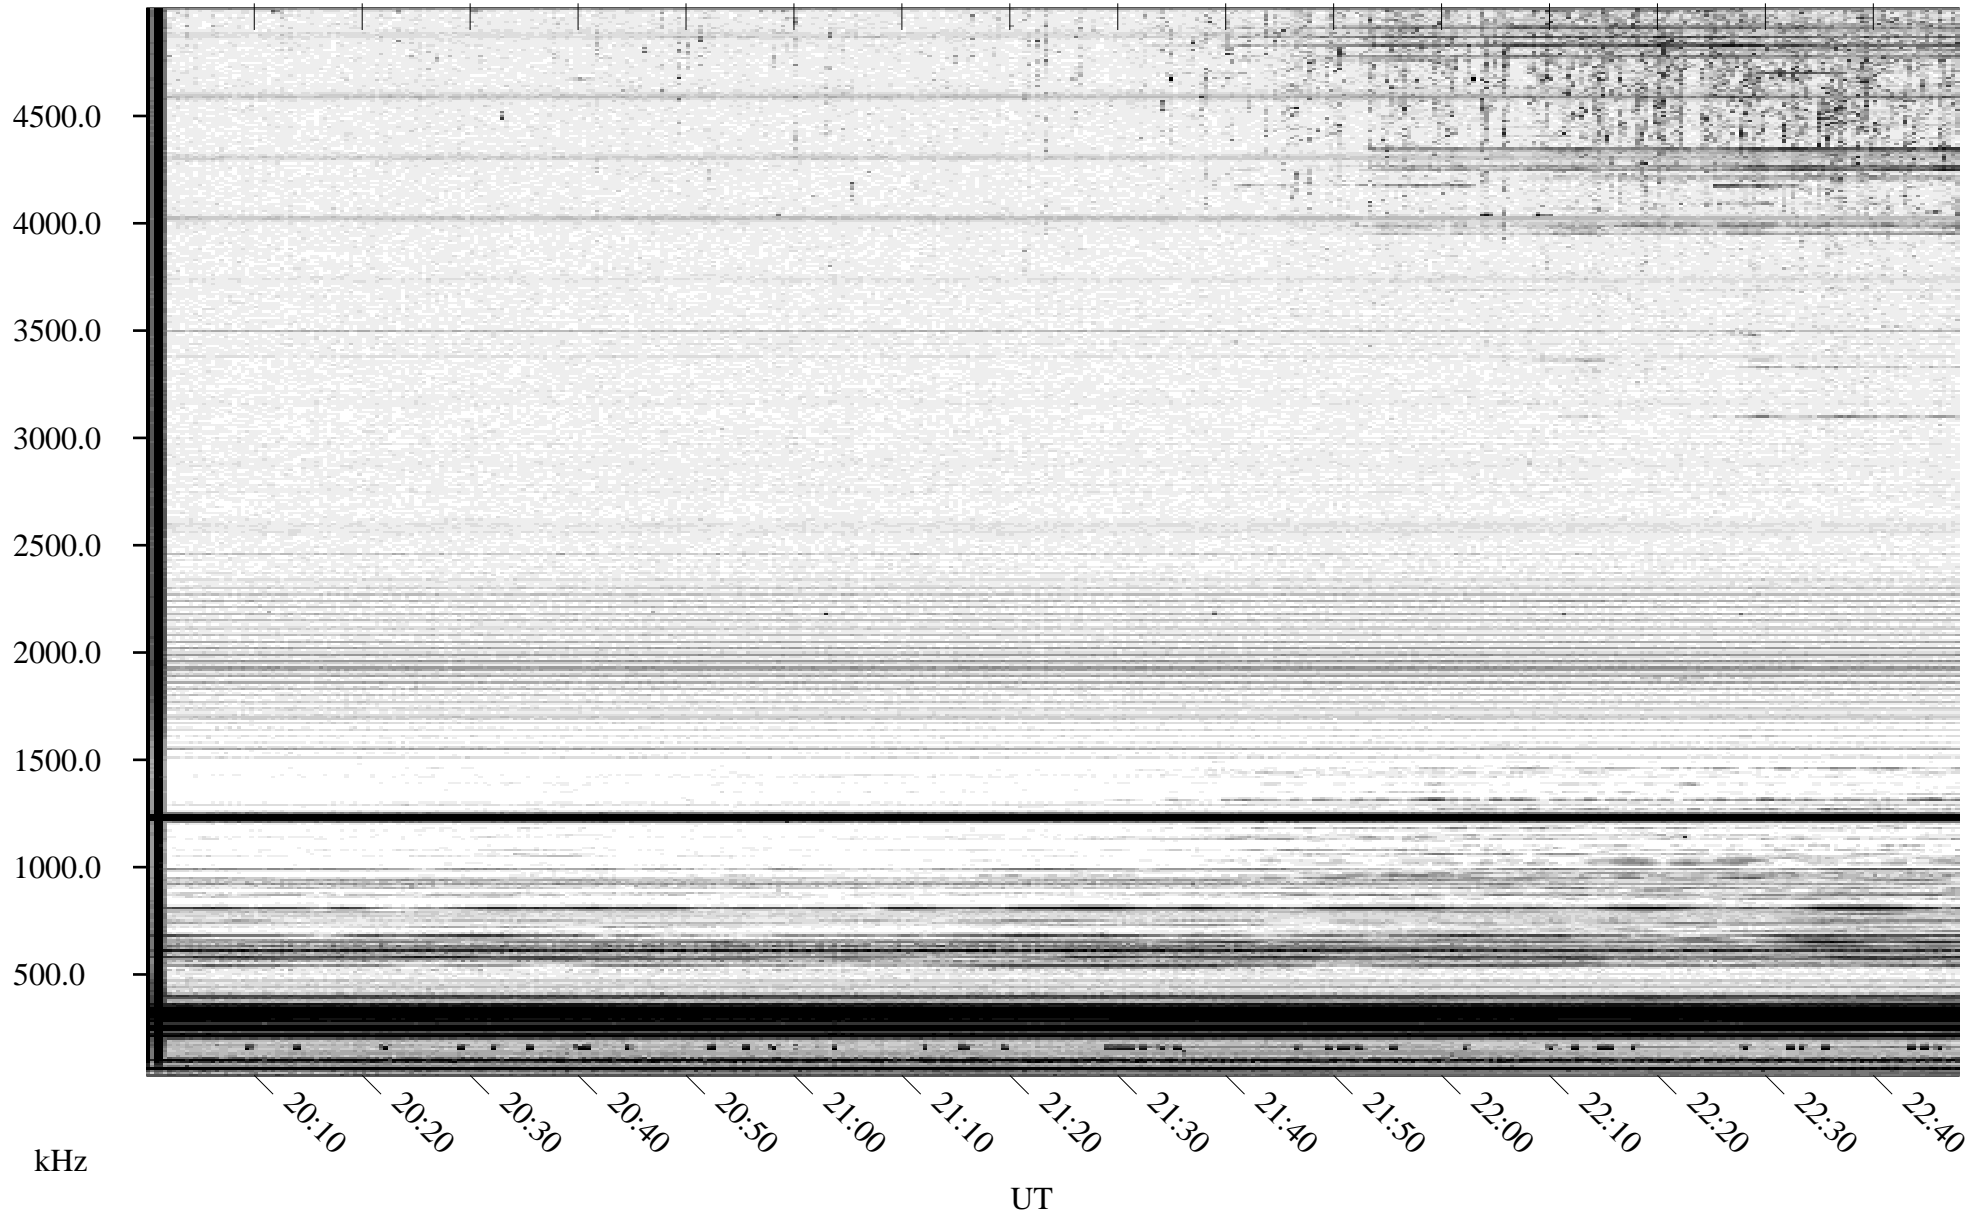

02/24/1996 Churchill, Manitoba

Linear Scale Black = 161 White = 15

ch960551.r00m max_12

Page 1

02/24/1996 Churchill, Manitoba

Linear Scale Black = 161 White = 15

ch960551.r00m max_12

Page 2

02/25/1996 Churchill, Manitoba

Linear Scale Black = 161 White = 15

ch960551.r00m max_12

Page 3

02/25/1996 Churchill, Manitoba

Linear Scale Black = 161 White = 15

ch960551.r00m max_12

Page 4

02/25/1996 Churchill, Manitoba

Linear Scale Black = 161 White = 15

ch960551.r00m max_12

Page 5

02/25/1996 Churchill, Manitoba

Linear Scale Black = 161 White = 15

ch960551.r00m max_12

Page 6

02/25/1996 Churchill, Manitoba

Linear Scale Black = 161 White = 15

ch960551.r00m max_12

Page 7

02/25/1996 Churchill, Manitoba

Linear Scale Black = 161 White = 15

ch960551.r00m max_12

Page 8