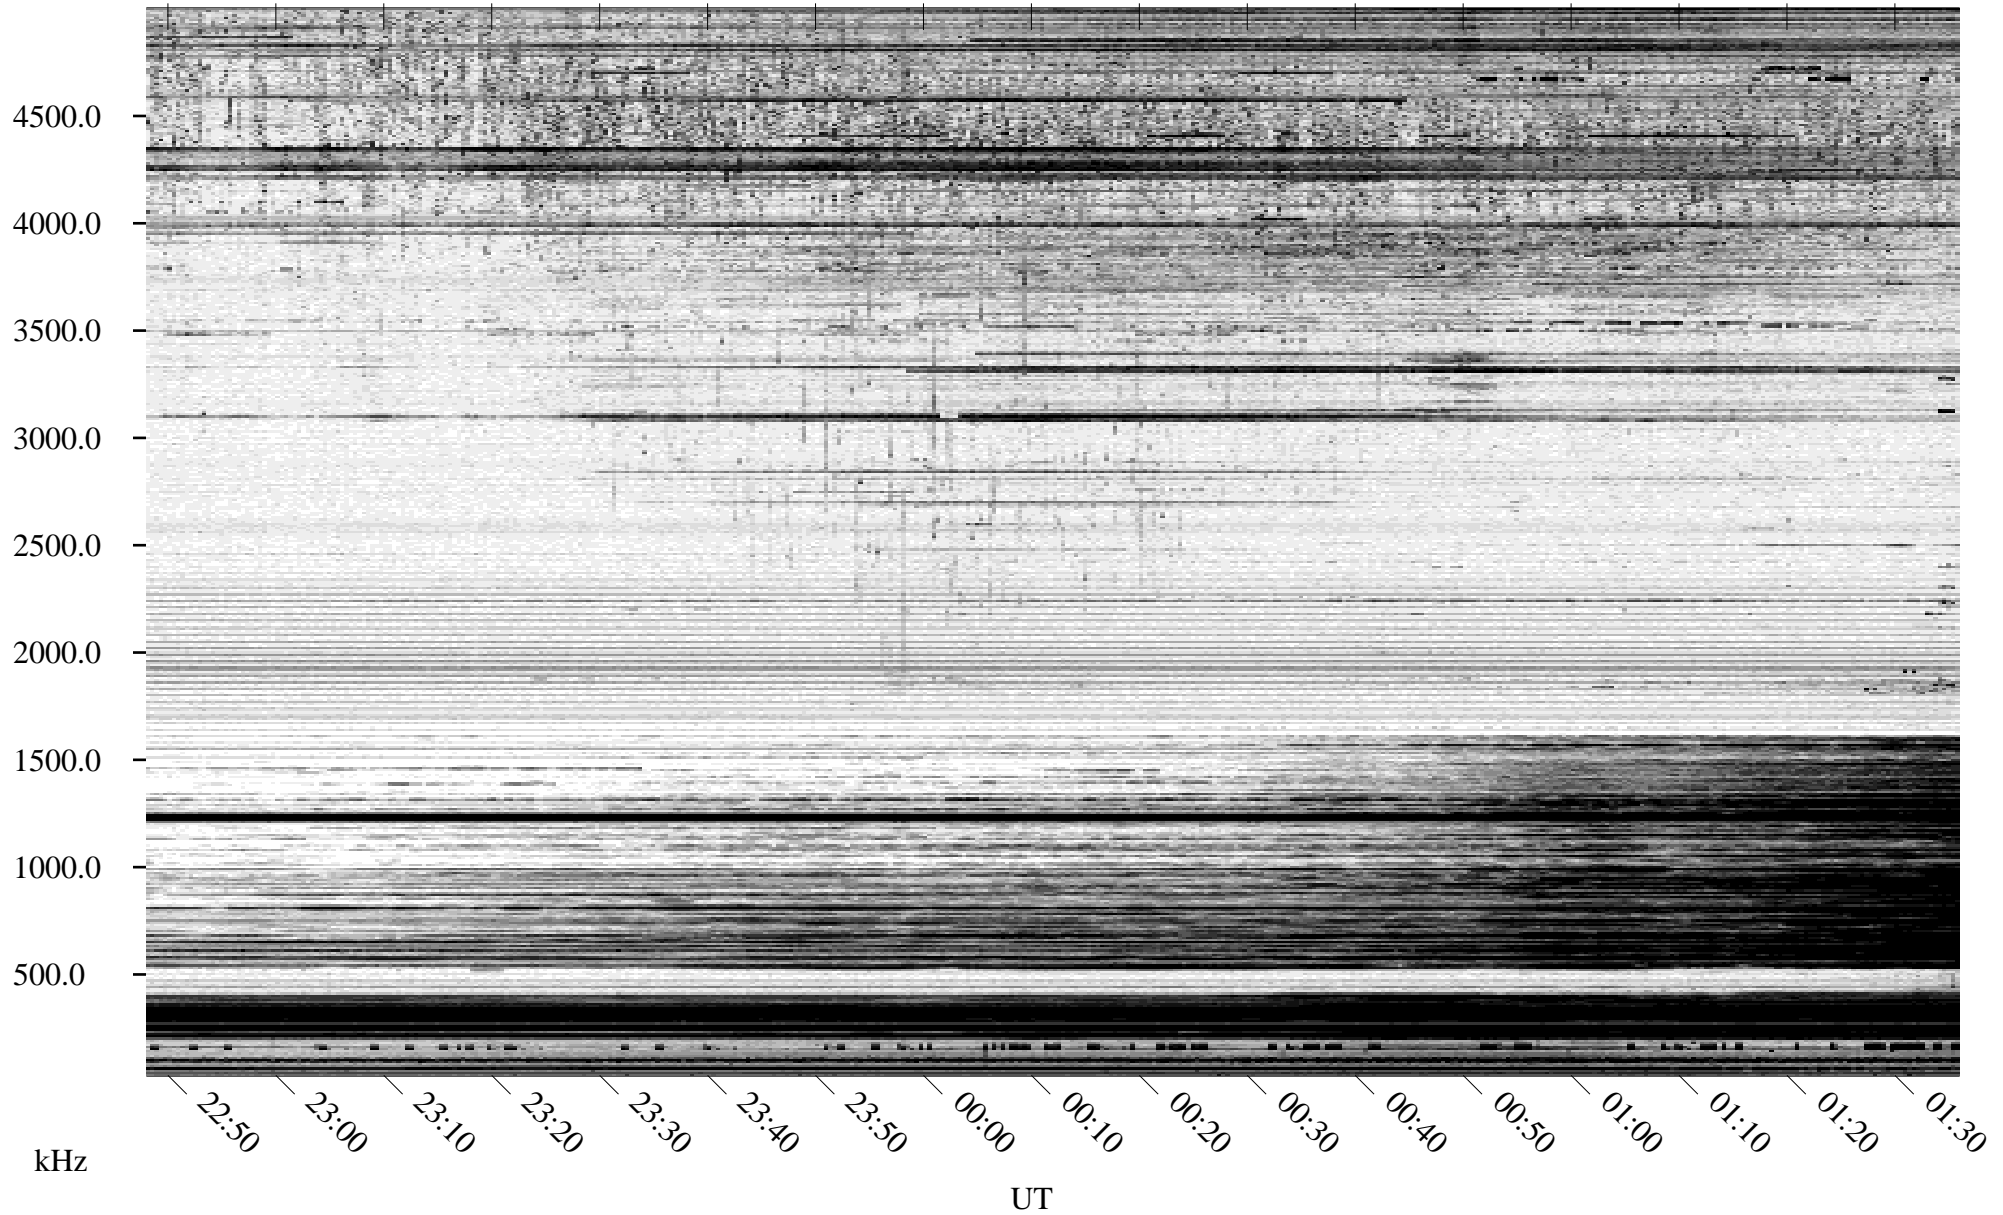

02/24/1996 Churchill, Manitoba

Linear Scale Black = 161 White = 15

ch960551.r00m max_12

Page 1

02/24/1996 Churchill, Manitoba

Linear Scale Black = 161 White = 15

ch960551.r00m max_12

Page 2

02/25/1996 Churchill, Manitoba

Linear Scale Black = 161 White = 15

ch960551.r00m max_12

Page 3

02/25/1996 Churchill, Manitoba

Linear Scale Black = 161 White = 15

ch960551.r00m max_12

Page 4

02/25/1996 Churchill, Manitoba

Linear Scale Black = 161 White = 15

ch960551.r00m max_12

Page 5

02/25/1996 Churchill, Manitoba

Linear Scale Black = 161 White = 15

ch960551.r00m max_12

Page 6

02/25/1996 Churchill, Manitoba

Linear Scale Black = 161 White = 15

ch960551.r00m max_12

Page 7

02/25/1996 Churchill, Manitoba

Linear Scale Black = 161 White = 15

ch960551.r00m max_12

Page 8