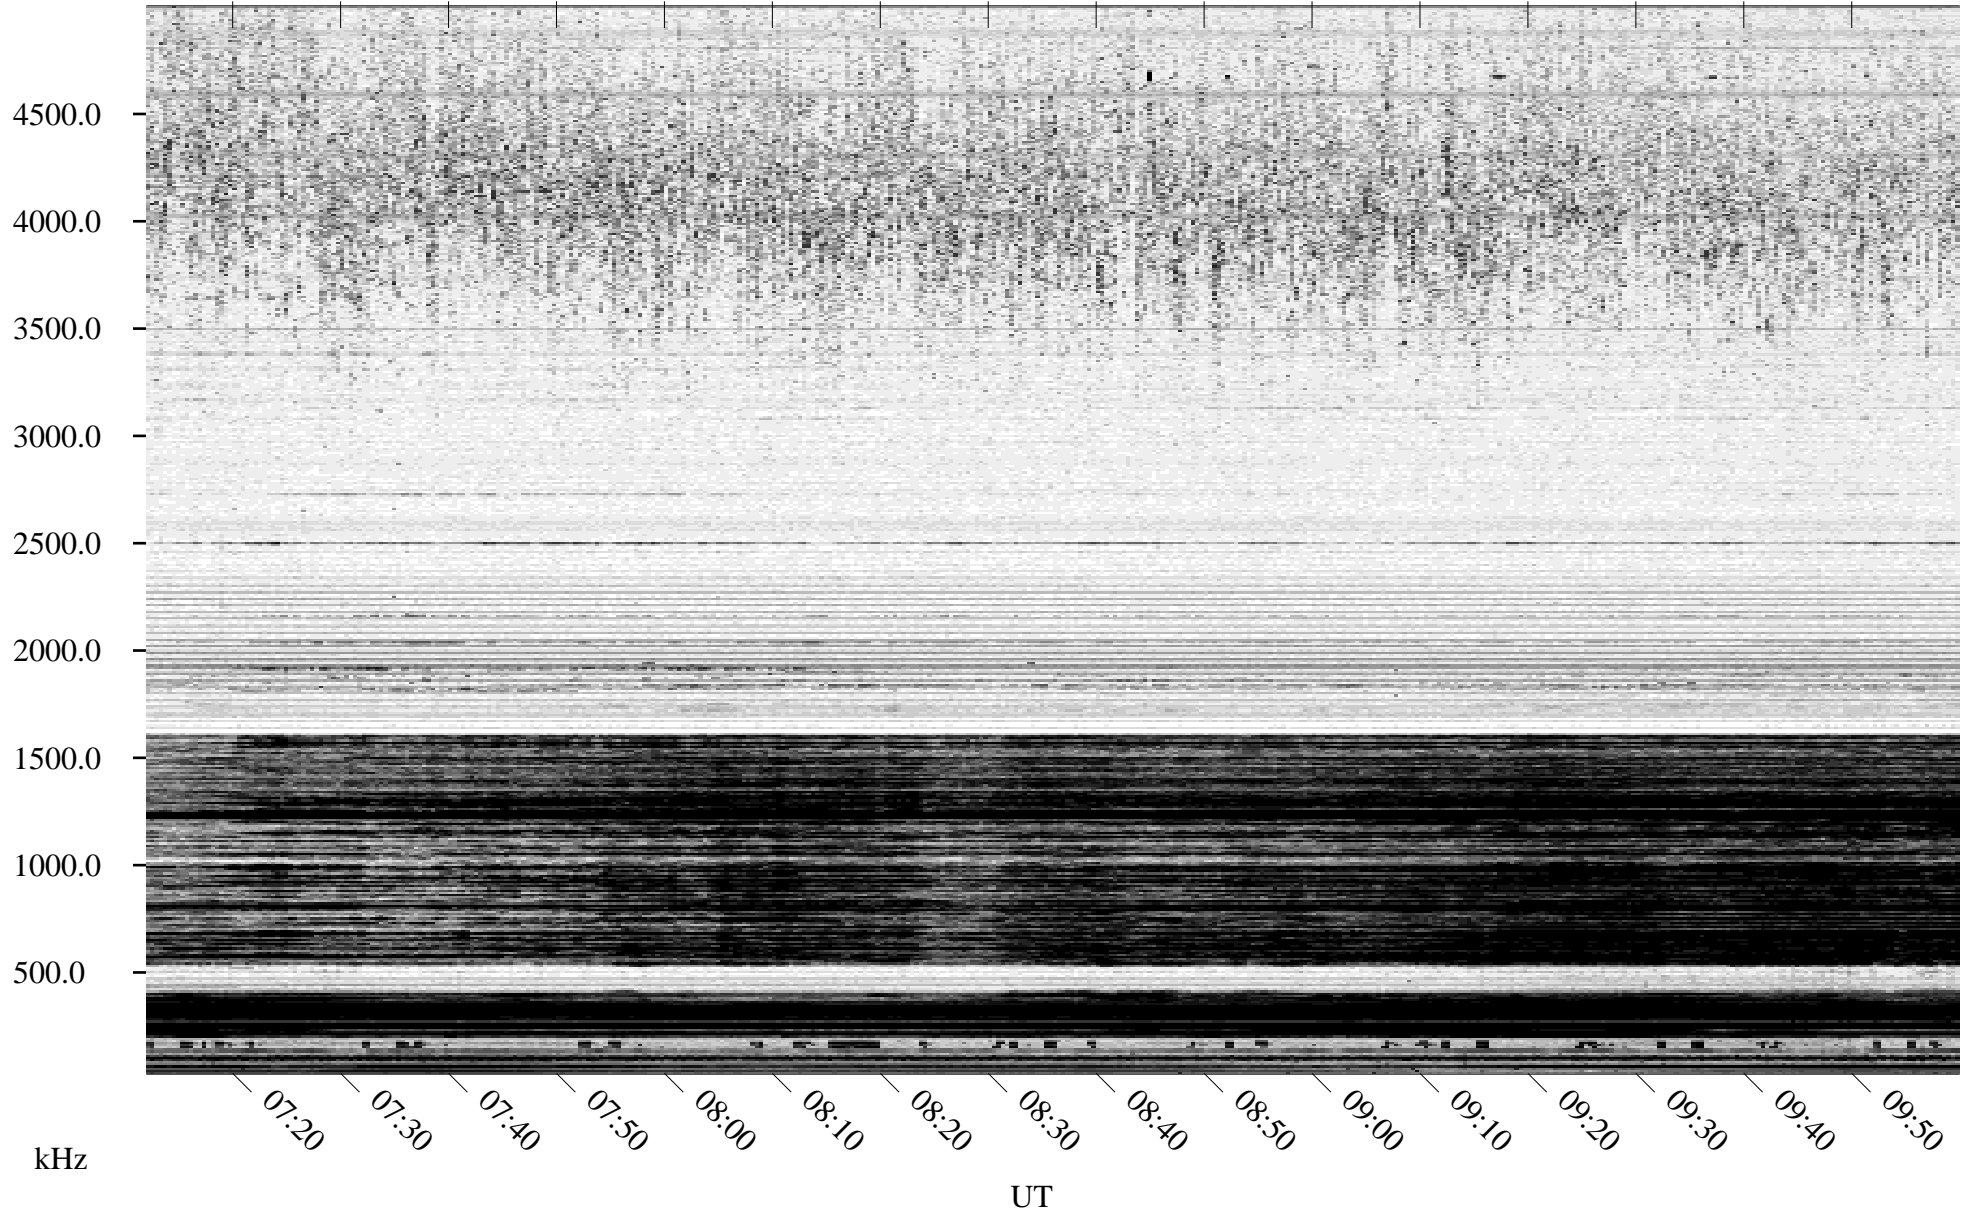

02/24/1996 Churchill, Manitoba

Linear Scale Black = 161 White = 15

ch960551.r00m max_12

Page 1

02/24/1996 Churchill, Manitoba

Linear Scale Black = 161 White = 15

ch960551.r00m max_12

Page 2

02/25/1996 Churchill, Manitoba

Linear Scale Black = 161 White = 15

ch960551.r00m max_12

Page 3

02/25/1996 Churchill, Manitoba

Linear Scale Black = 161 White = 15

ch960551.r00m max_12

Page 4

02/25/1996 Churchill, Manitoba

Linear Scale Black = 161 White = 15

ch960551.r00m max_12

Page 5

02/25/1996 Churchill, Manitoba

Linear Scale Black = 161 White = 15

ch960551.r00m max_12

Page 6

02/25/1996 Churchill, Manitoba

Linear Scale Black = 161 White = 15

ch960551.r00m max_12

Page 7

02/25/1996 Churchill, Manitoba

Linear Scale Black = 161 White = 15

ch960551.r00m max_12

Page 8