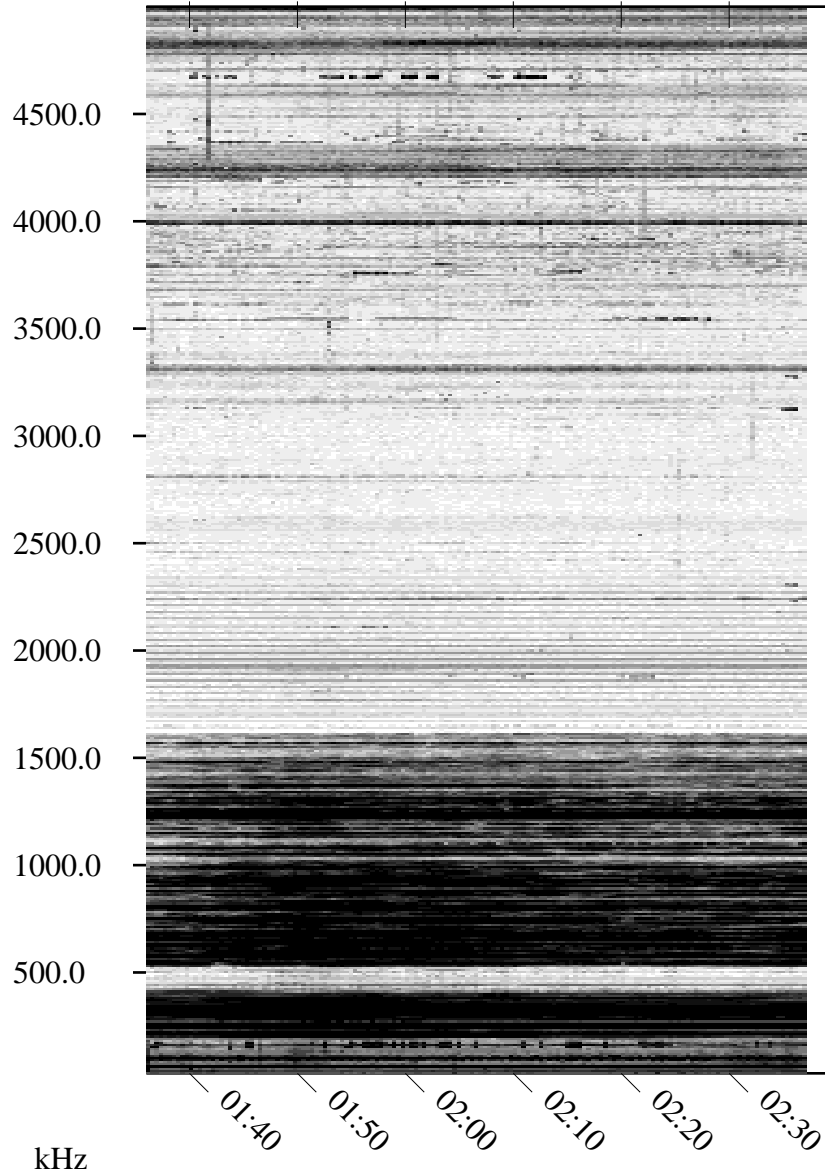

# 02/25/1996 Churchill, Manitoba

Linear Scale Black = 161 White = 15

ch96056l.r00m max\_12

Page 1

# 02/25/1996 Churchill, Manitoba

Linear Scale    Black = 161    White = 15

ch96056l.r00m max\_12

Page 2

# 02/26/1996 Churchill, Manitoba

Linear Scale Black = 161 White = 15

ch96056l.r00m max\_12

Page 3

UT