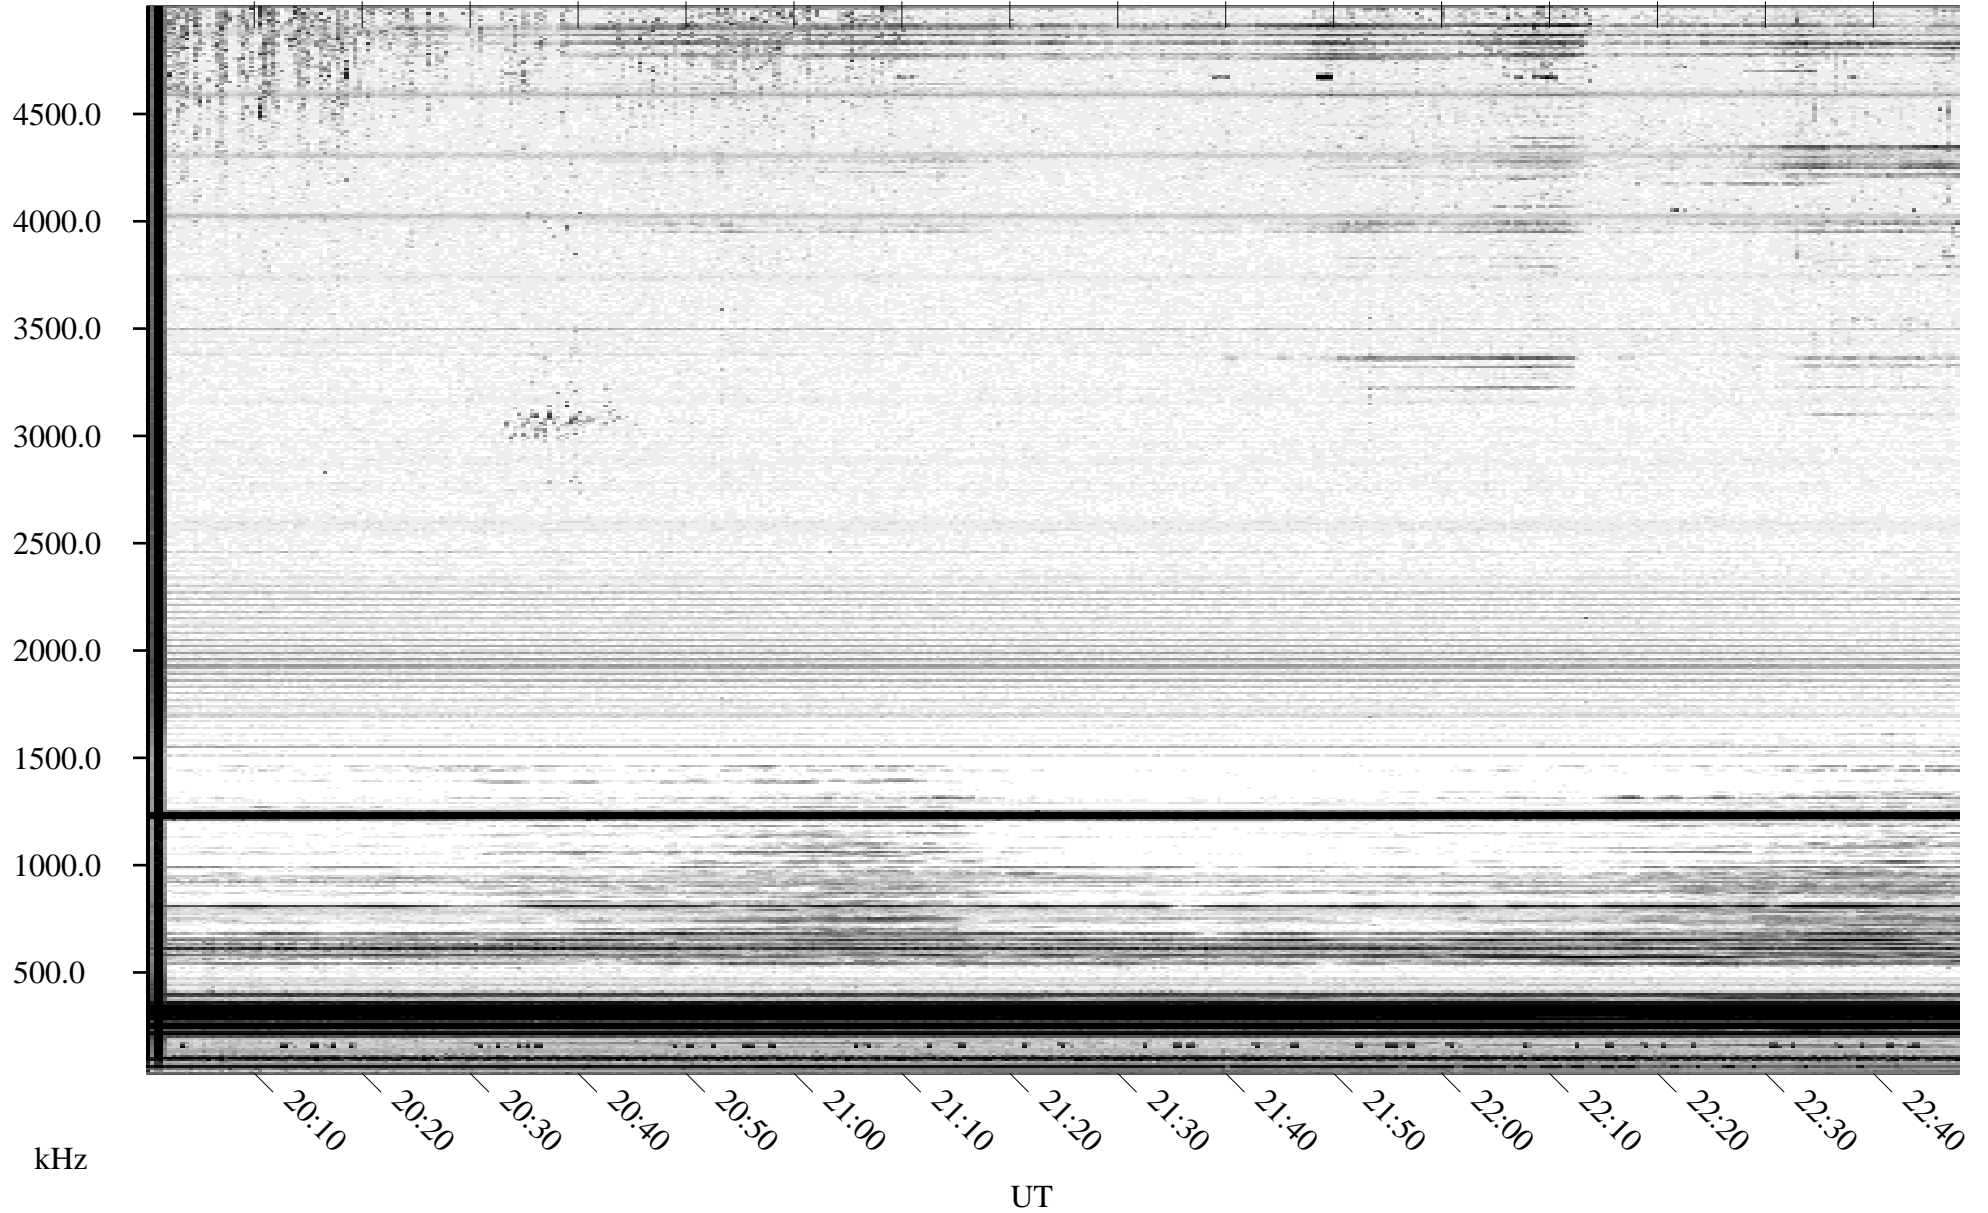

# 02/25/1996 Churchill, Manitoba

Linear Scale Black = 161 White = 15

ch96056l.r00m max\_12

Page 1

# 02/25/1996 Churchill, Manitoba

Linear Scale    Black = 161    White = 15

ch96056l.r00m max\_12

Page 2

# 02/26/1996 Churchill, Manitoba

Linear Scale Black = 161 White = 15

ch96056l.r00m max\_12

Page 3

UT