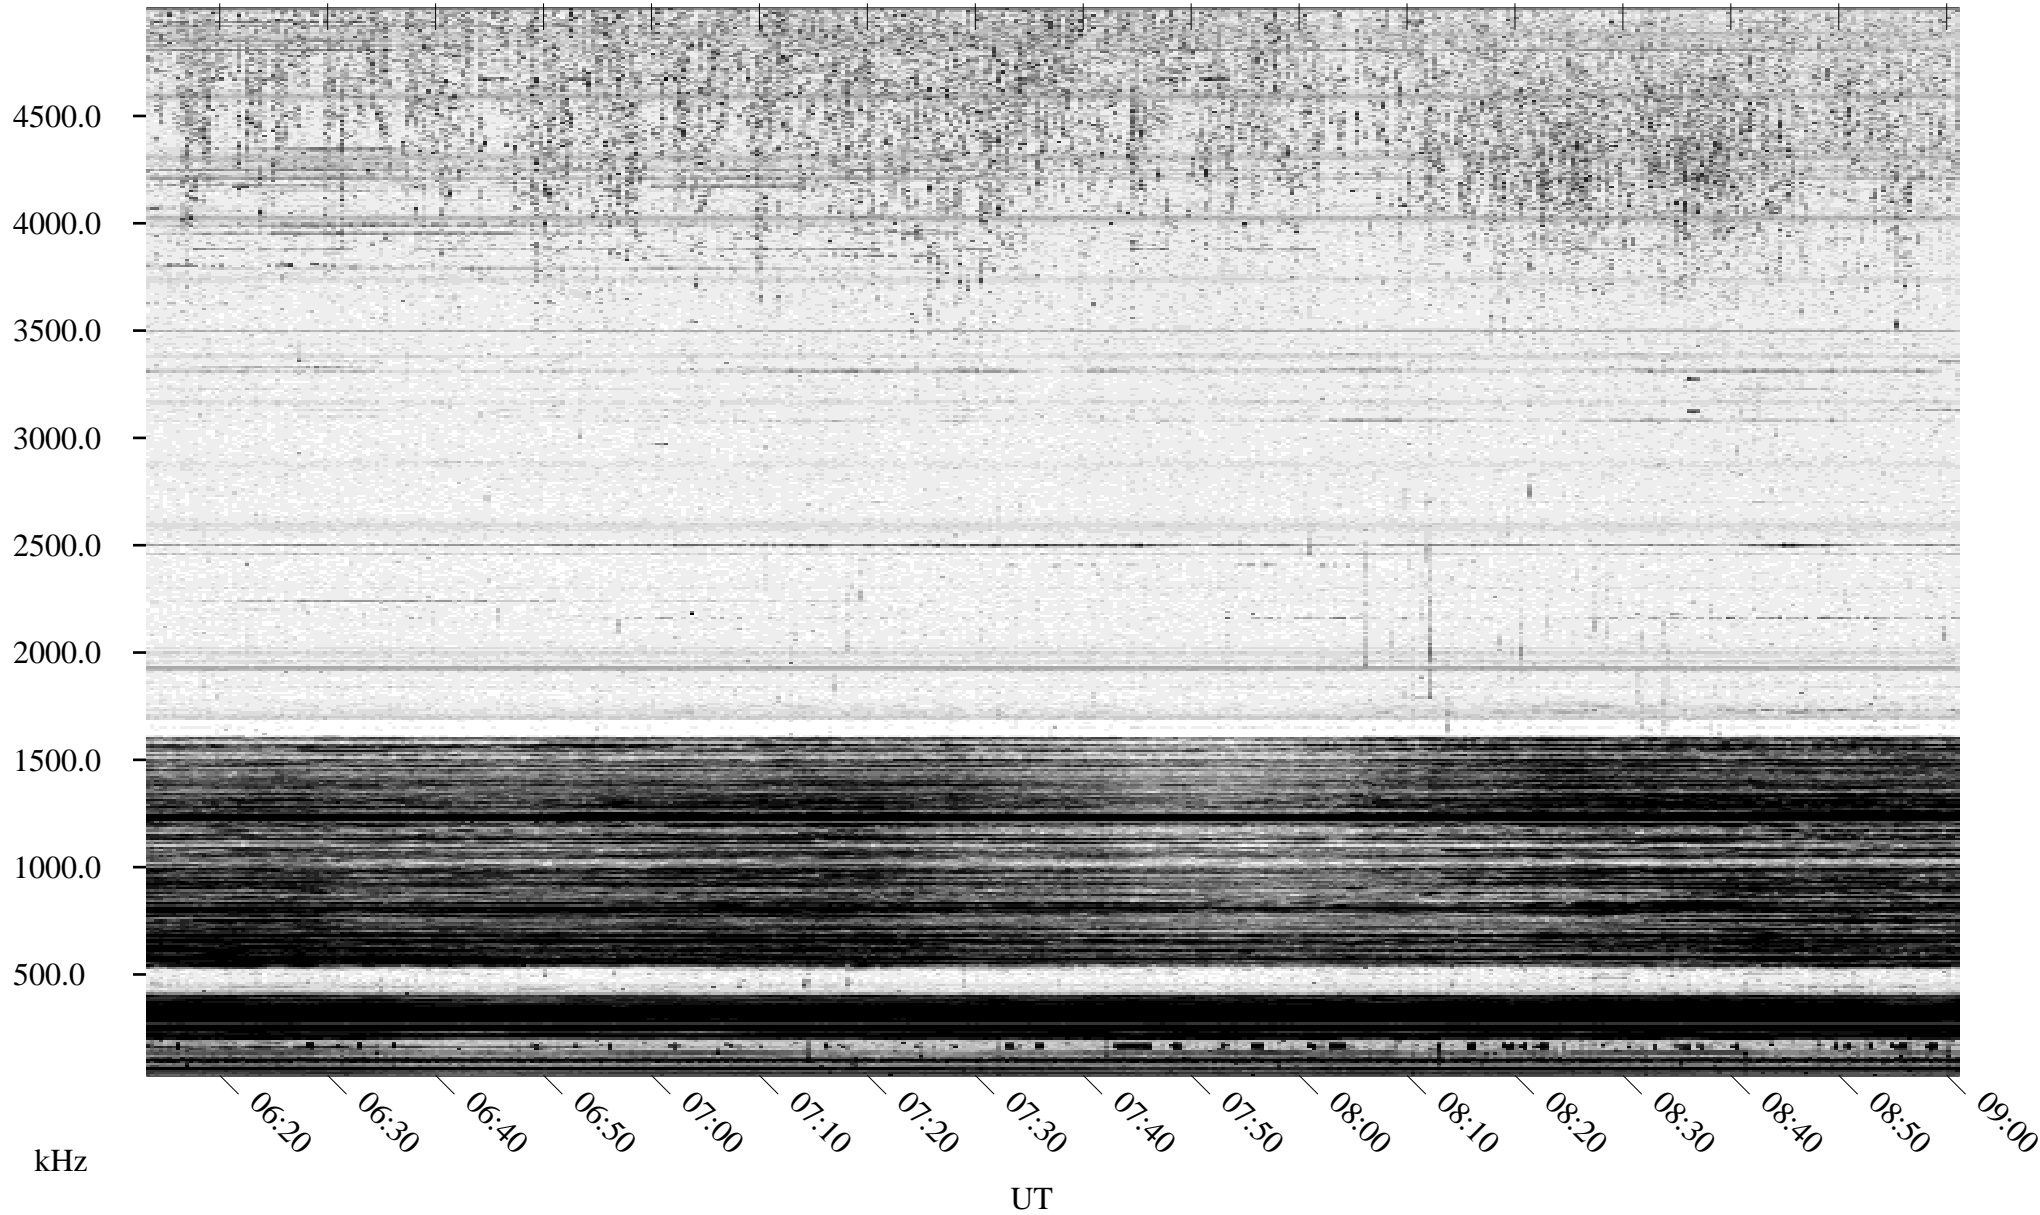

# 02/26/1996 Churchill, Manitoba

Linear Scale    Black = 161    White = 15

ch960571.r02m max\_12

Page 1

# 02/26/1996 Churchill, Manitoba

Linear Scale    Black = 161    White = 15

ch960571.r02m max\_12

Page 2

# 02/26/1996 Churchill, Manitoba

Linear Scale    Black = 161    White = 15

ch96057l.r02m max\_12

Page 3

# 02/26/1996 Churchill, Manitoba

Linear Scale    Black = 161    White = 15

ch96057l.r02m max\_12

Page 4