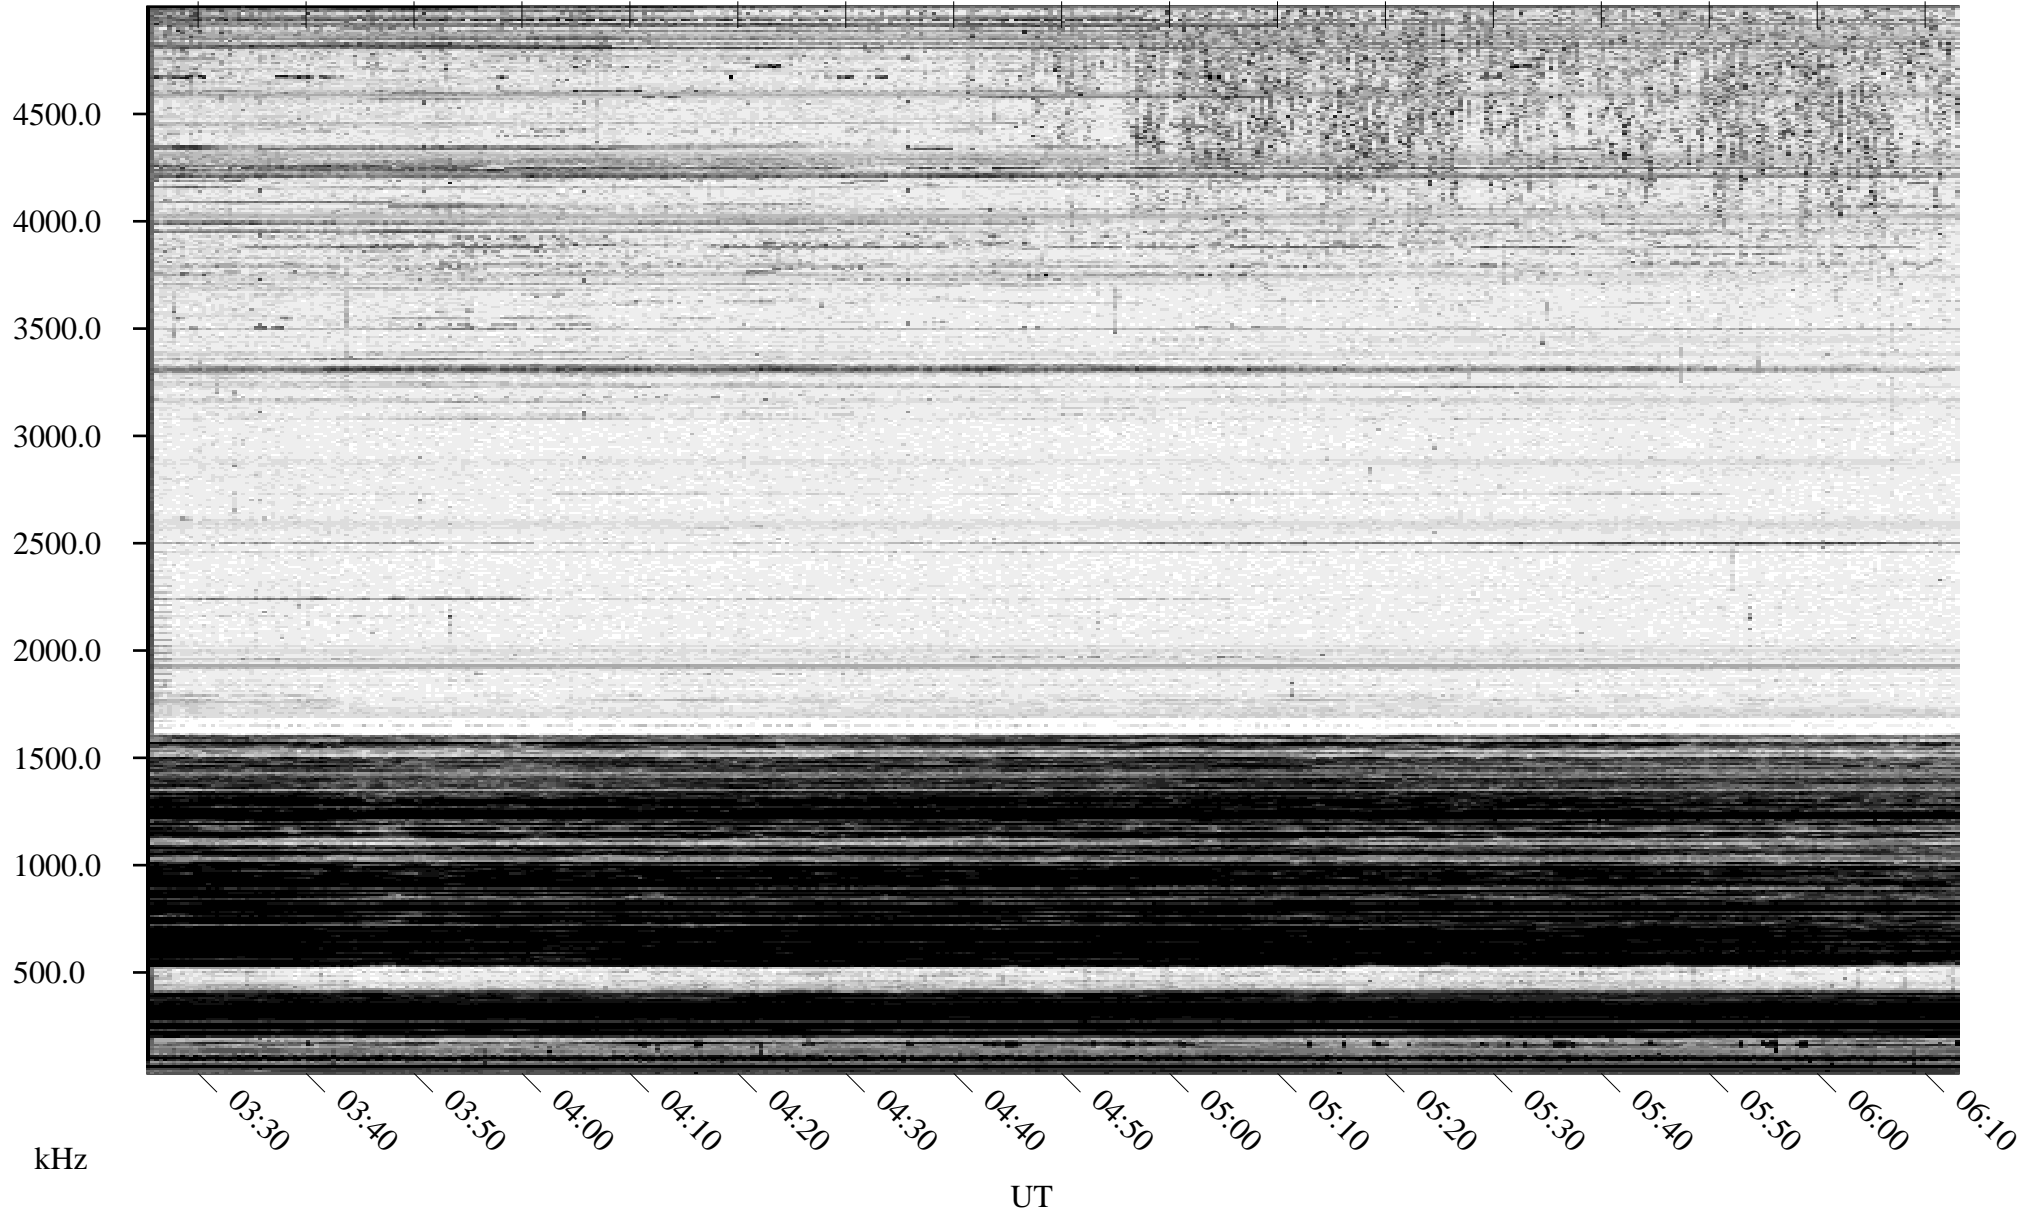

# 02/26/1996 Churchill, Manitoba

Linear Scale    Black = 161    White = 15

ch960571.r02m max\_12

Page 1

# 02/26/1996 Churchill, Manitoba

Linear Scale    Black = 161    White = 15

ch960571.r02m max\_12

Page 2

# 02/26/1996 Churchill, Manitoba

Linear Scale    Black = 161    White = 15

ch96057l.r02m max\_12

Page 3

# 02/26/1996 Churchill, Manitoba

Linear Scale    Black = 161    White = 15

ch96057l.r02m max\_12

Page 4