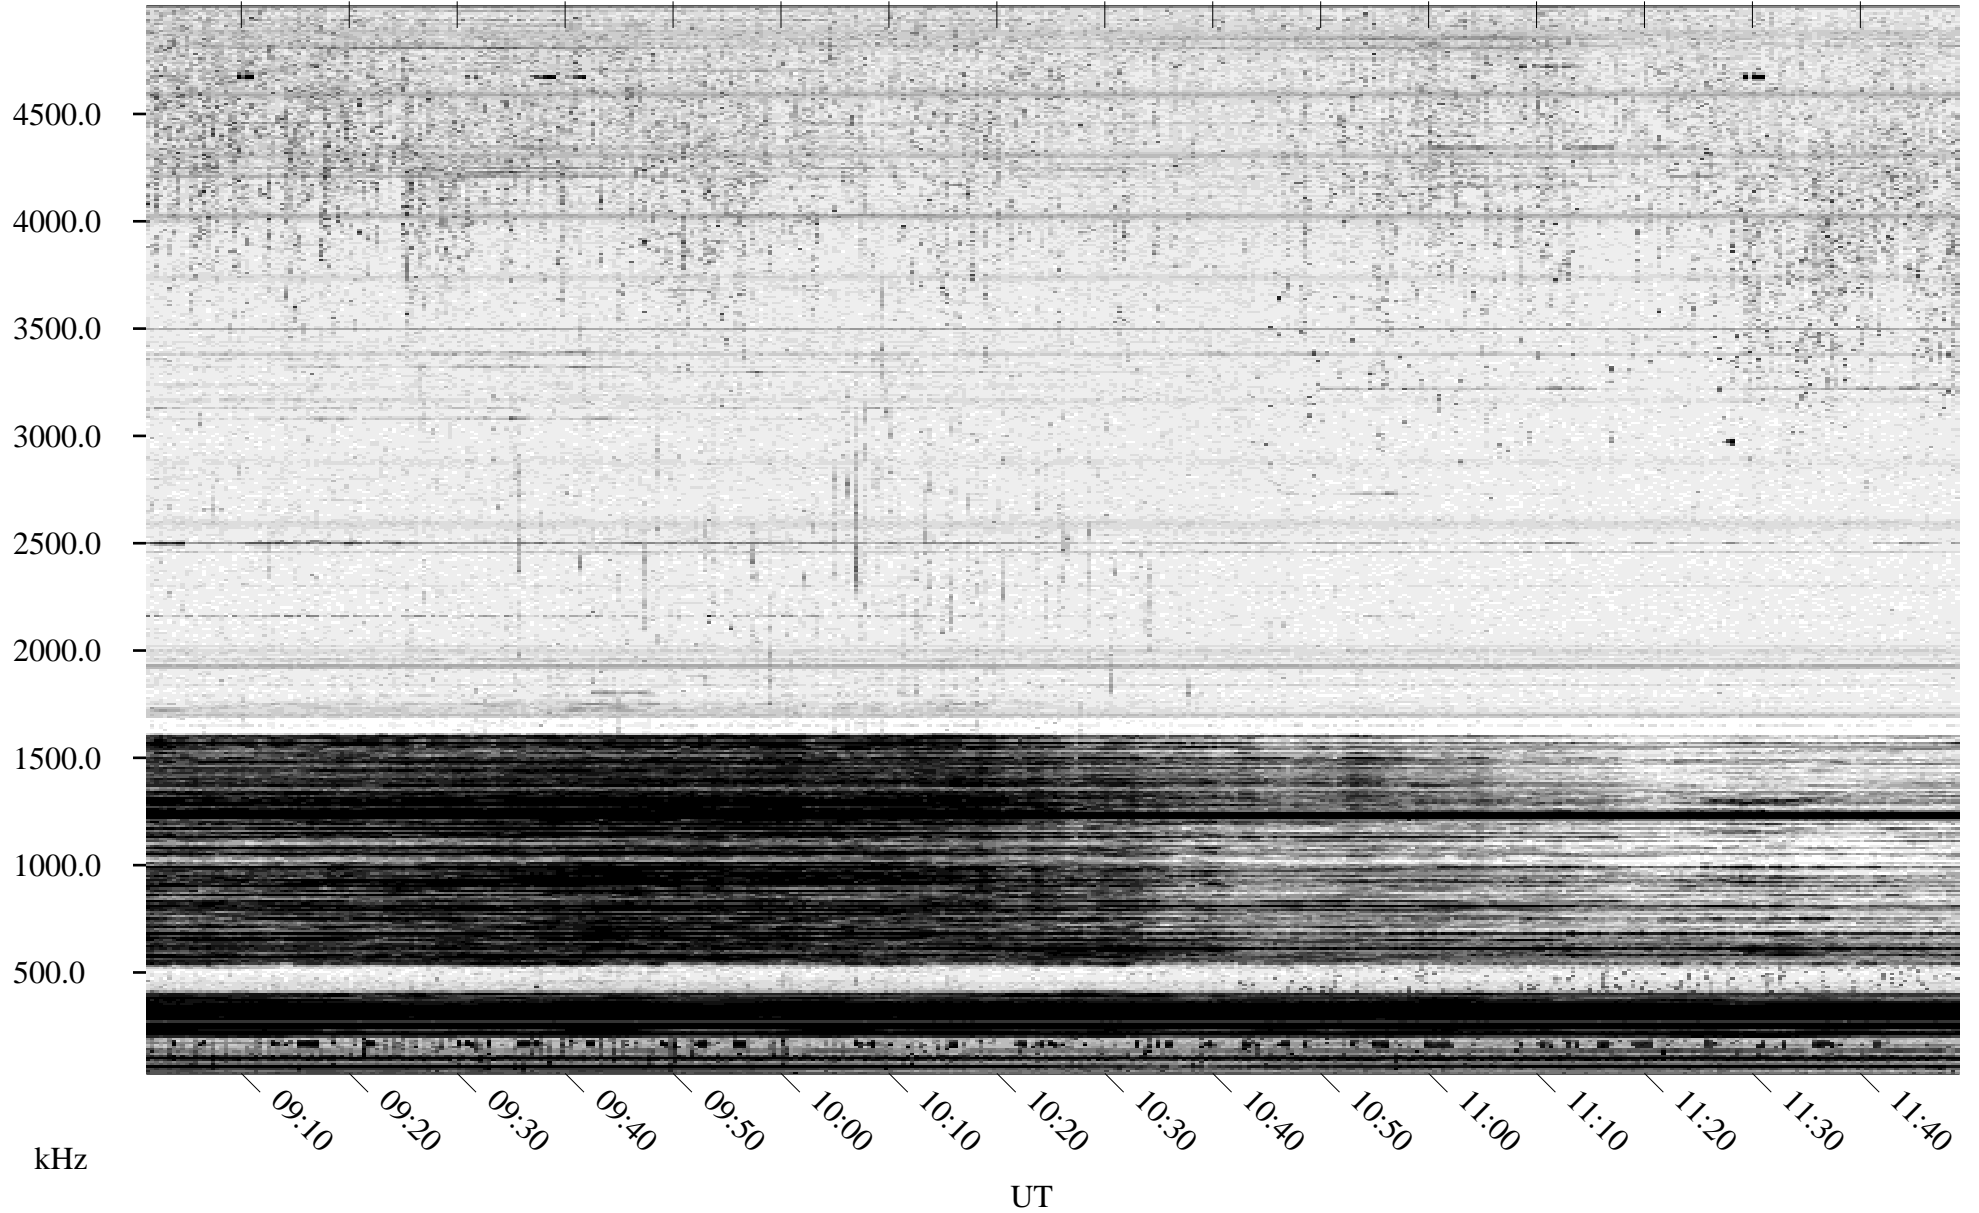

# 02/26/1996 Churchill, Manitoba

Linear Scale    Black = 161    White = 15

ch960571.r02m max\_12

Page 1

# 02/26/1996 Churchill, Manitoba

Linear Scale    Black = 161    White = 15

ch960571.r02m max\_12

Page 2

# 02/26/1996 Churchill, Manitoba

Linear Scale    Black = 161    White = 15

ch96057l.r02m max\_12

Page 3

# 02/26/1996 Churchill, Manitoba

Linear Scale    Black = 161    White = 15

ch96057l.r02m max\_12

Page 4