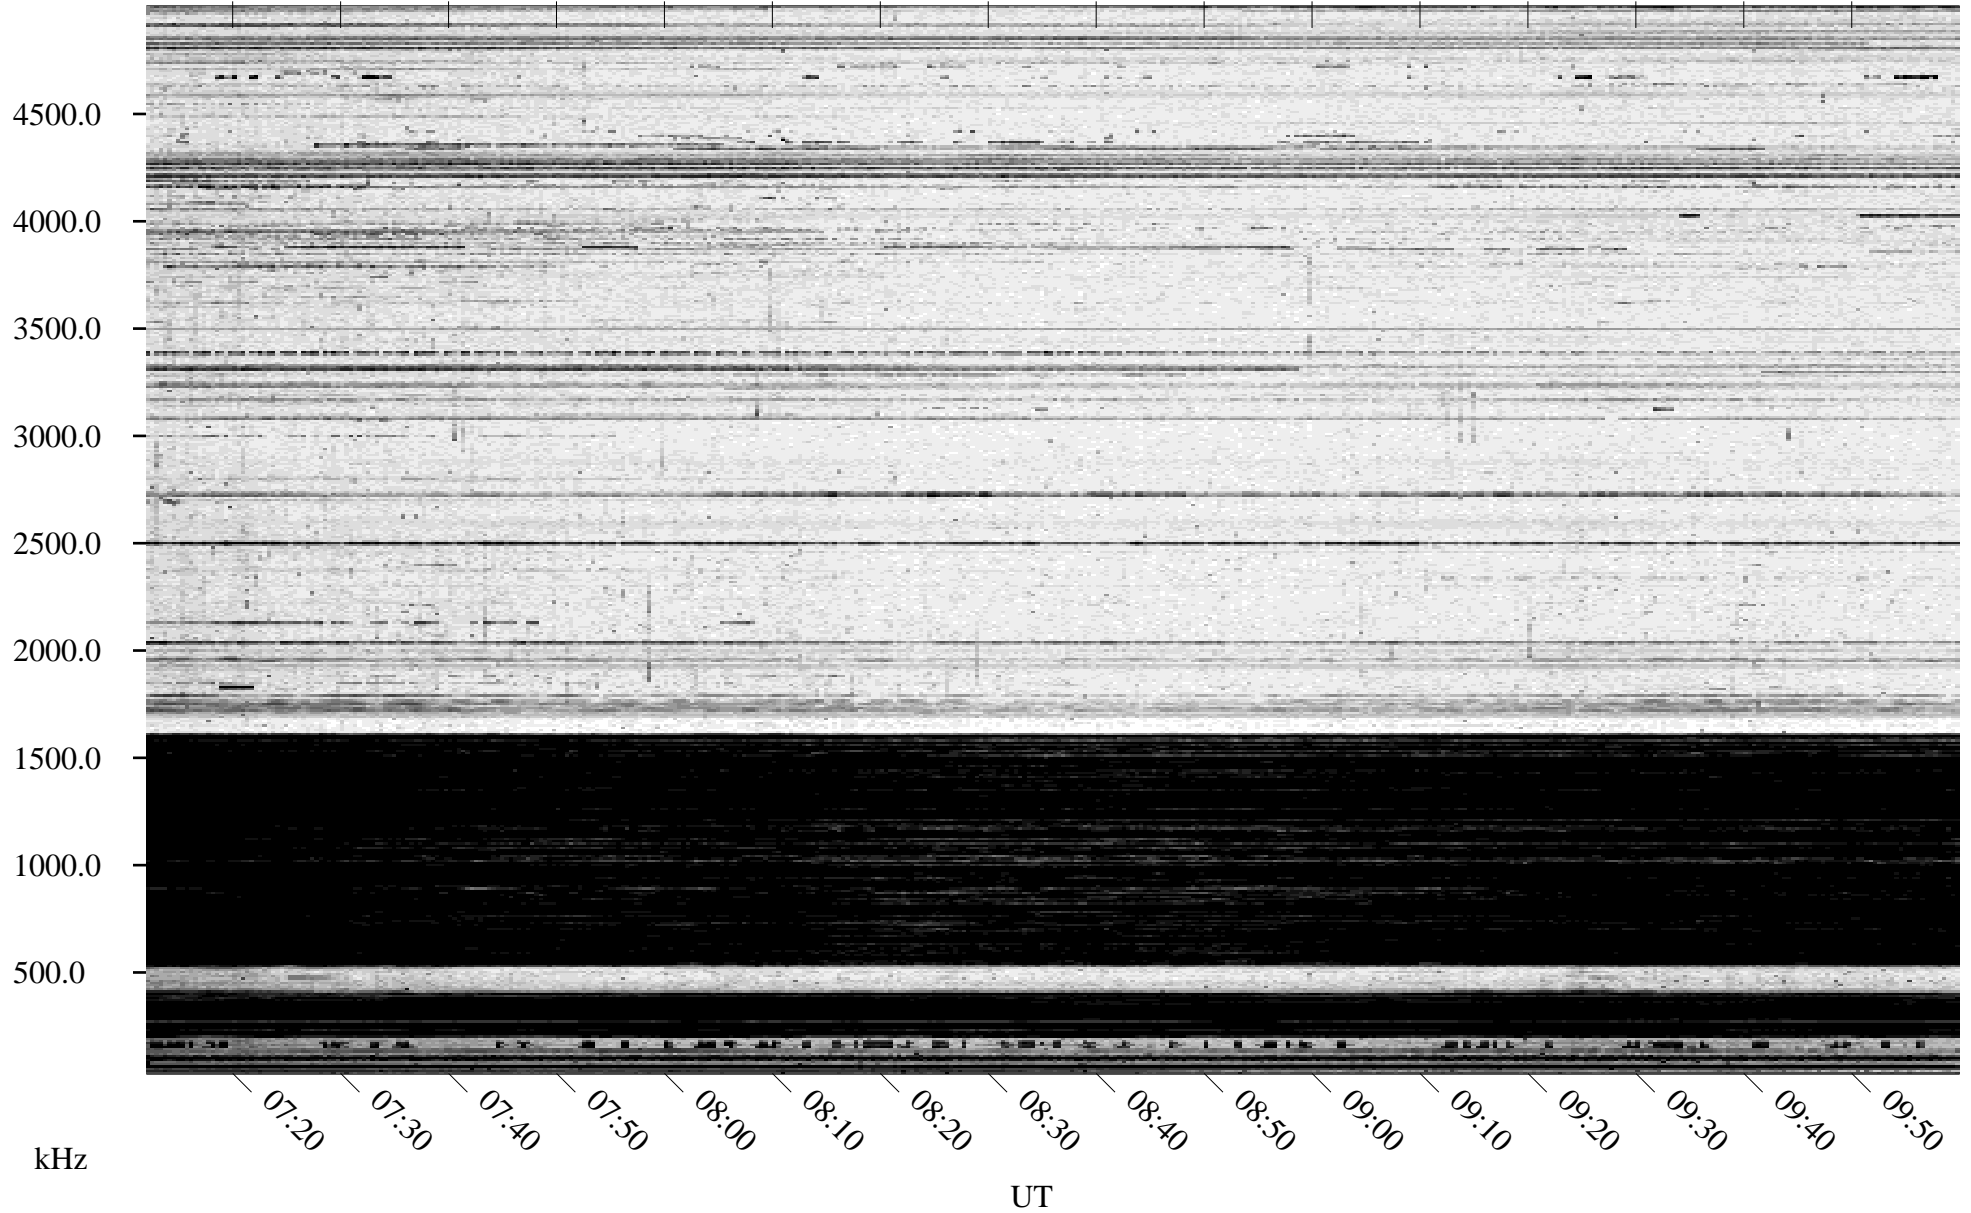

02/28/1996 Churchill, Manitoba

Linear Scale Black = 161 White = 15

ch96059l.r00m max_12

Page 1

02/28/1996 Churchill, Manitoba

Linear Scale Black = 161 White = 15

ch96059l.r00m max_12

Page 2

02/29/1996 Churchill, Manitoba

Linear Scale Black = 161 White = 15

ch96059l.r00m max_12

Page 3

02/29/1996 Churchill, Manitoba

Linear Scale Black = 161 White = 15

ch96059l.r00m max_12

Page 4

02/29/1996 Churchill, Manitoba

Linear Scale Black = 161 White = 15

ch96059l.r00m max_12

Page 5

02/29/1996 Churchill, Manitoba

Linear Scale Black = 161 White = 15

ch96059l.r00m max_12

Page 6

02/29/1996 Churchill, Manitoba

Linear Scale Black = 161 White = 15

ch96059l.r00m max_12

Page 7

02/29/1996 Churchill, Manitoba

Linear Scale Black = 161 White = 15

ch96059l.r00m max_12

Page 8