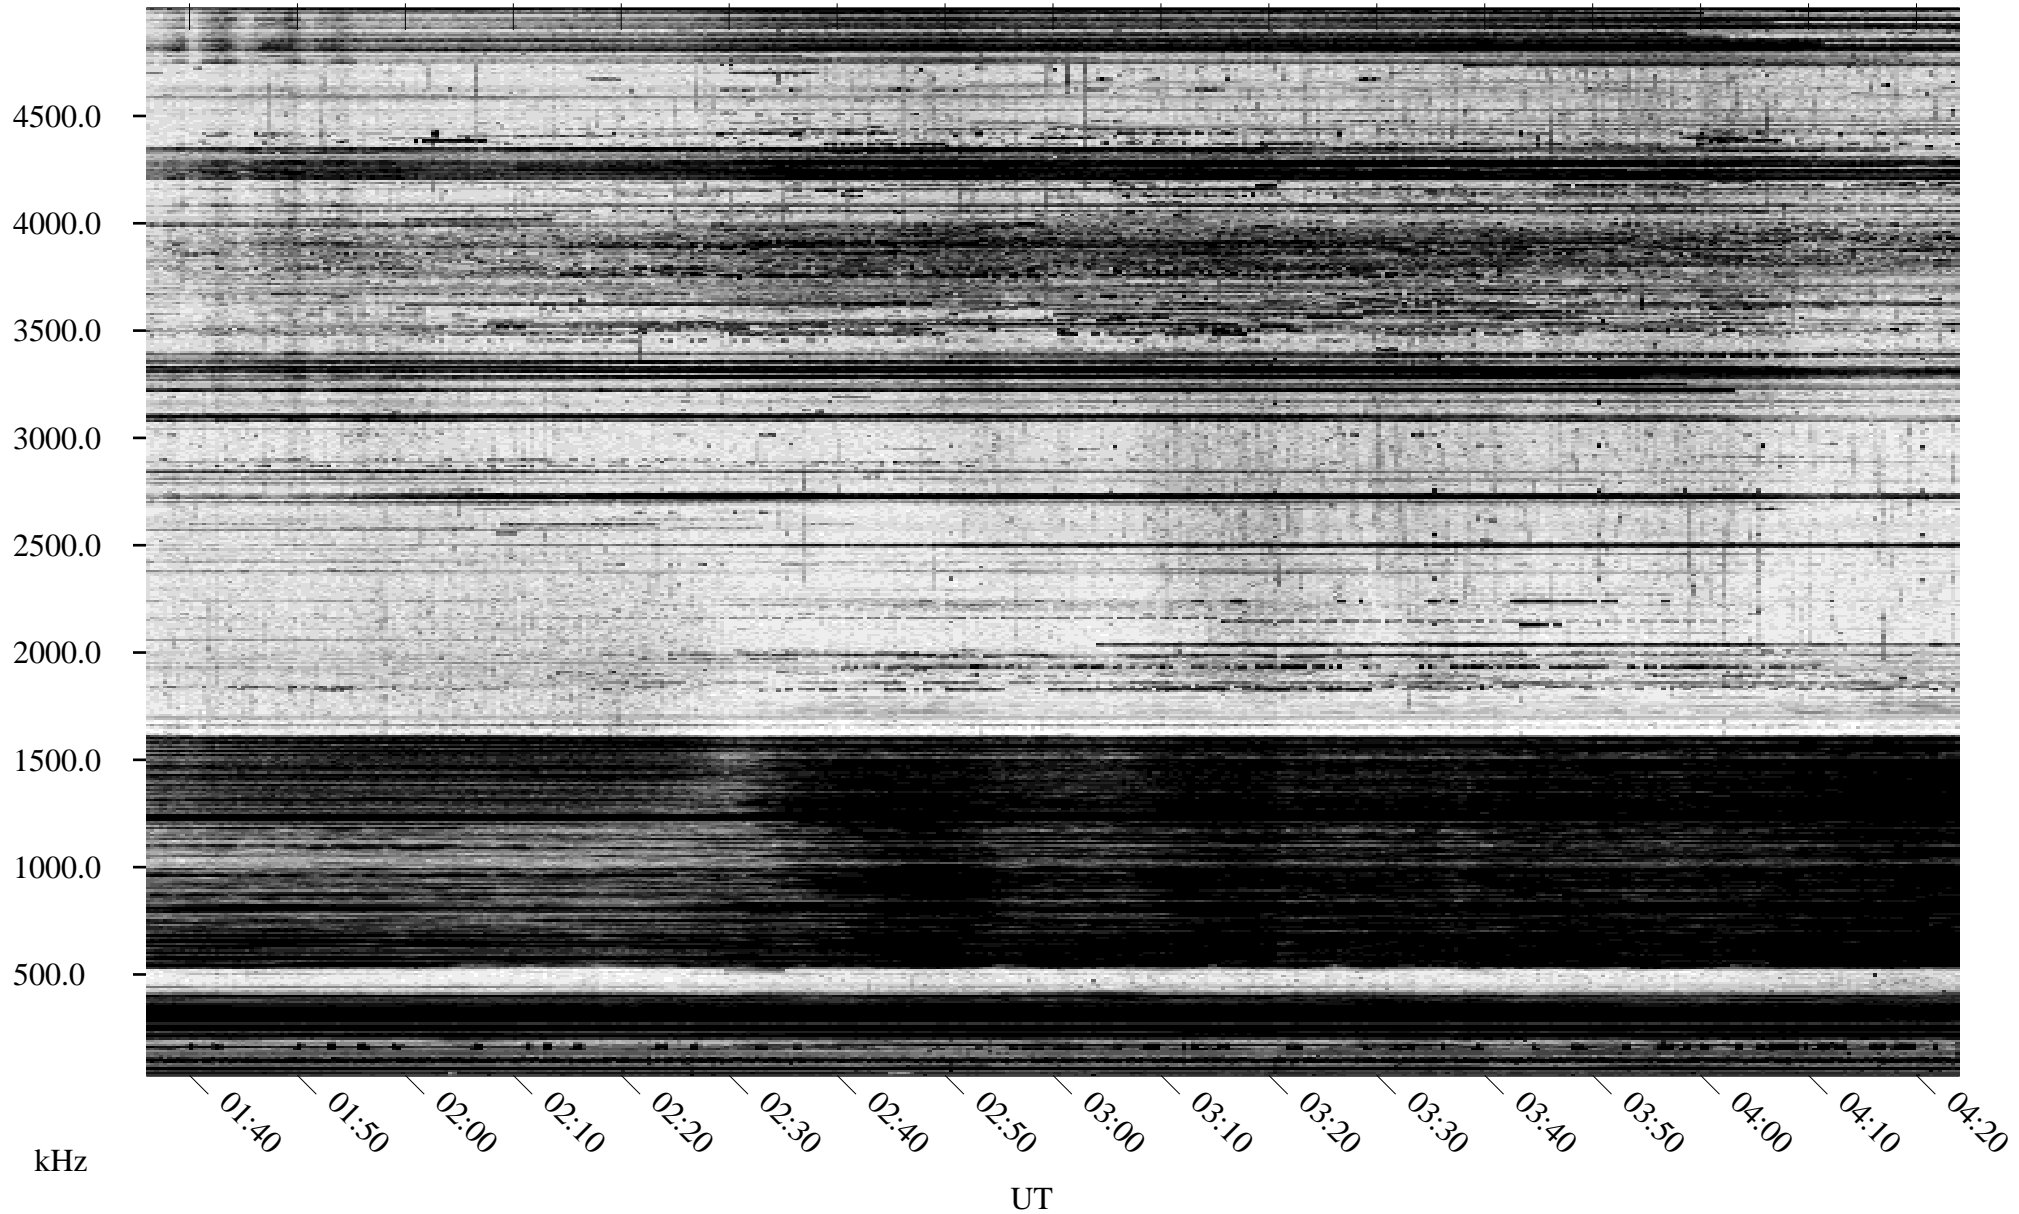

02/28/1996 Churchill, Manitoba

Linear Scale Black = 161 White = 15

ch96059l.r00m max_12

Page 1

02/28/1996 Churchill, Manitoba

Linear Scale Black = 161 White = 15

ch96059l.r00m max_12

Page 2

02/29/1996 Churchill, Manitoba

Linear Scale Black = 161 White = 15

ch96059l.r00m max_12

Page 3

02/29/1996 Churchill, Manitoba

Linear Scale Black = 161 White = 15

ch96059l.r00m max_12

Page 4

02/29/1996 Churchill, Manitoba

Linear Scale Black = 161 White = 15

ch96059l.r00m max_12

Page 5

02/29/1996 Churchill, Manitoba

Linear Scale Black = 161 White = 15

ch96059l.r00m max_12

Page 6

02/29/1996 Churchill, Manitoba

Linear Scale Black = 161 White = 15

ch96059l.r00m max_12

Page 7

02/29/1996 Churchill, Manitoba

Linear Scale Black = 161 White = 15

ch96059l.r00m max_12

Page 8