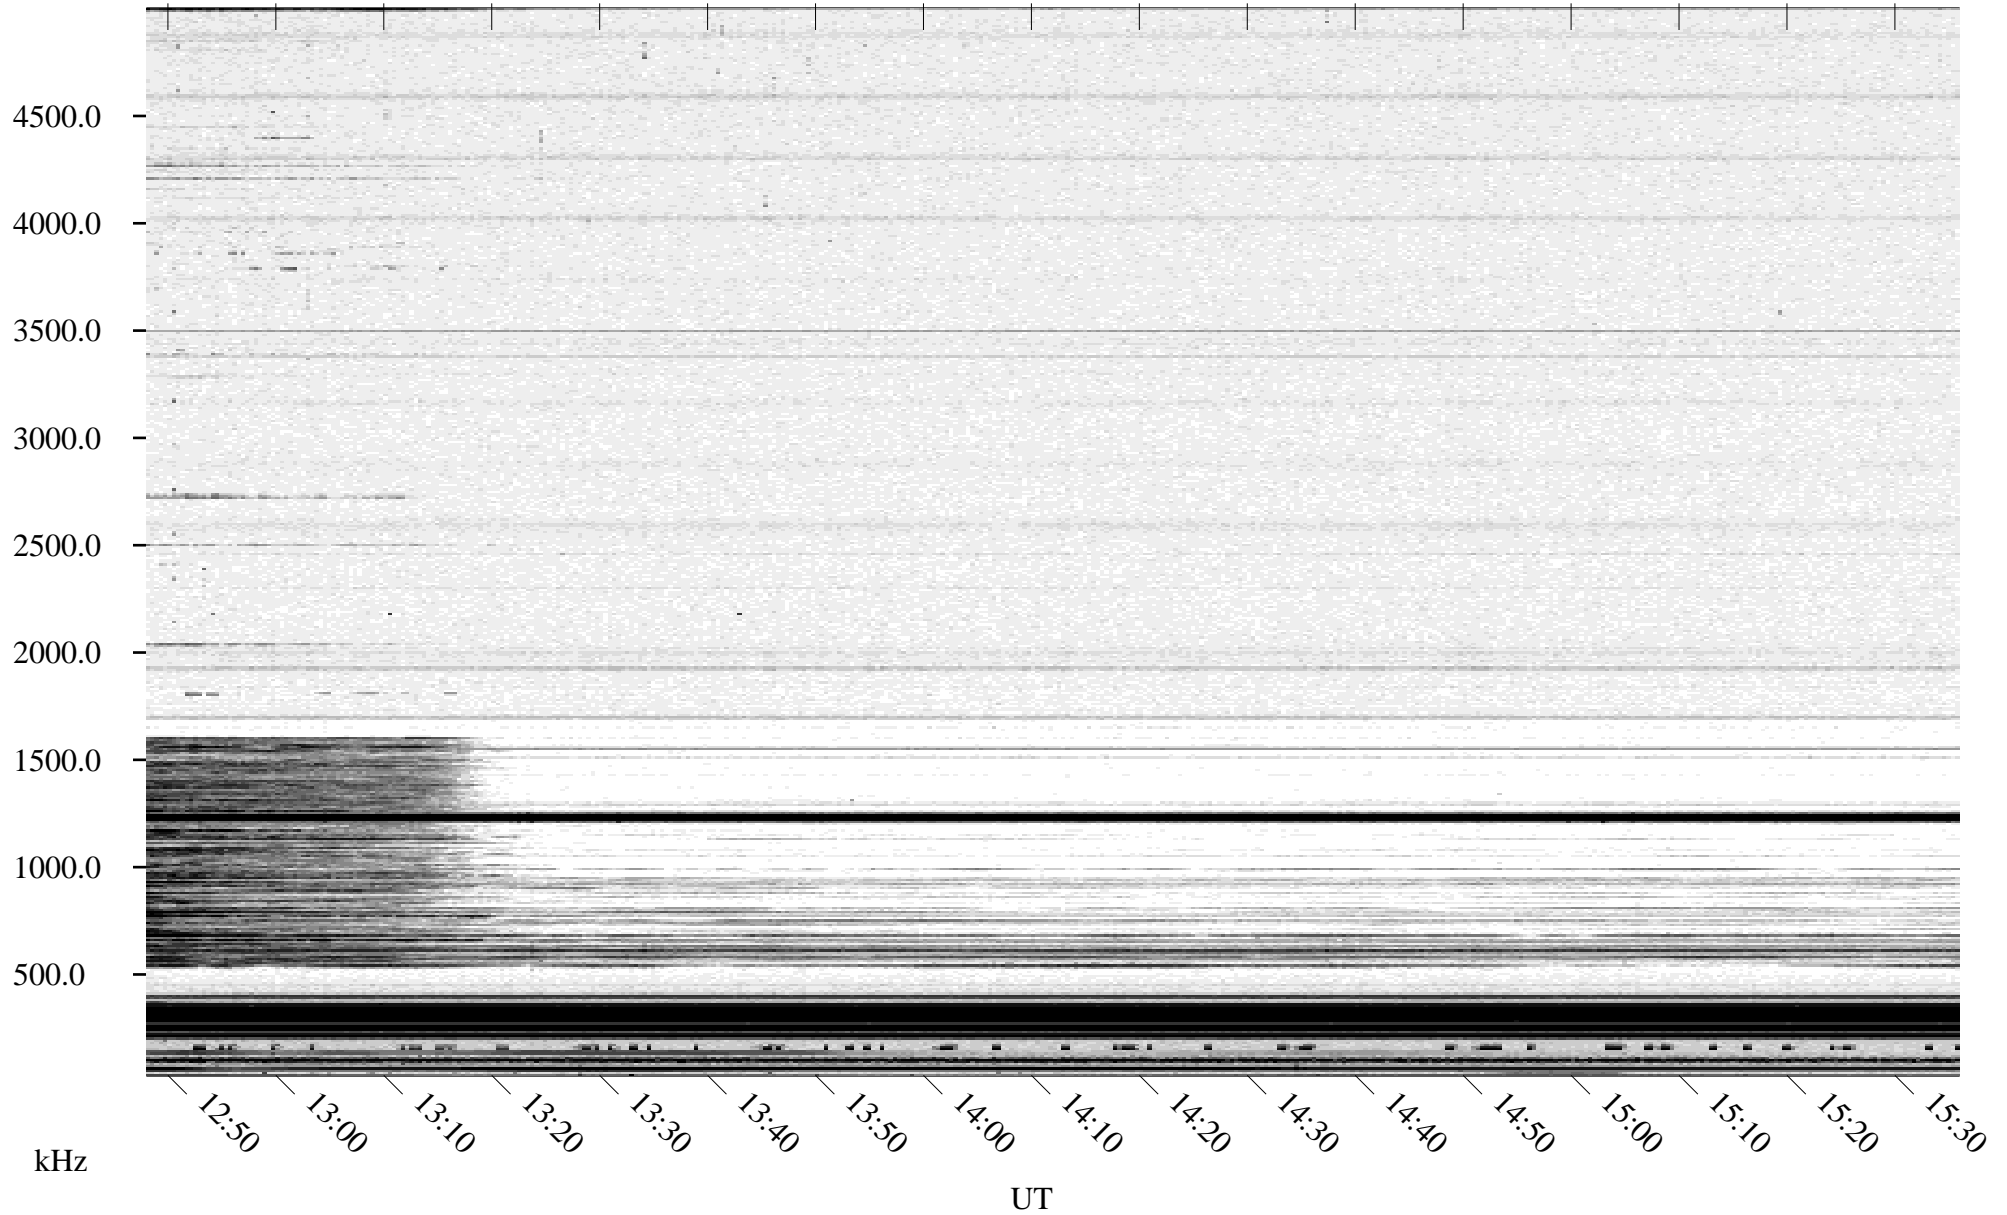

02/28/1996 Churchill, Manitoba

Linear Scale Black = 161 White = 15

ch96059l.r00m max_12

Page 1

02/28/1996 Churchill, Manitoba

Linear Scale Black = 161 White = 15

ch96059l.r00m max_12

Page 2

02/29/1996 Churchill, Manitoba

Linear Scale Black = 161 White = 15

ch96059l.r00m max_12

Page 3

02/29/1996 Churchill, Manitoba

Linear Scale Black = 161 White = 15

ch96059l.r00m max_12

Page 4

02/29/1996 Churchill, Manitoba

Linear Scale Black = 161 White = 15

ch96059l.r00m max_12

Page 5

02/29/1996 Churchill, Manitoba

Linear Scale Black = 161 White = 15

ch96059l.r00m max_12

Page 6

02/29/1996 Churchill, Manitoba

Linear Scale Black = 161 White = 15

ch96059l.r00m max_12

Page 7

02/29/1996 Churchill, Manitoba

Linear Scale Black = 161 White = 15

ch96059l.r00m max_12

Page 8