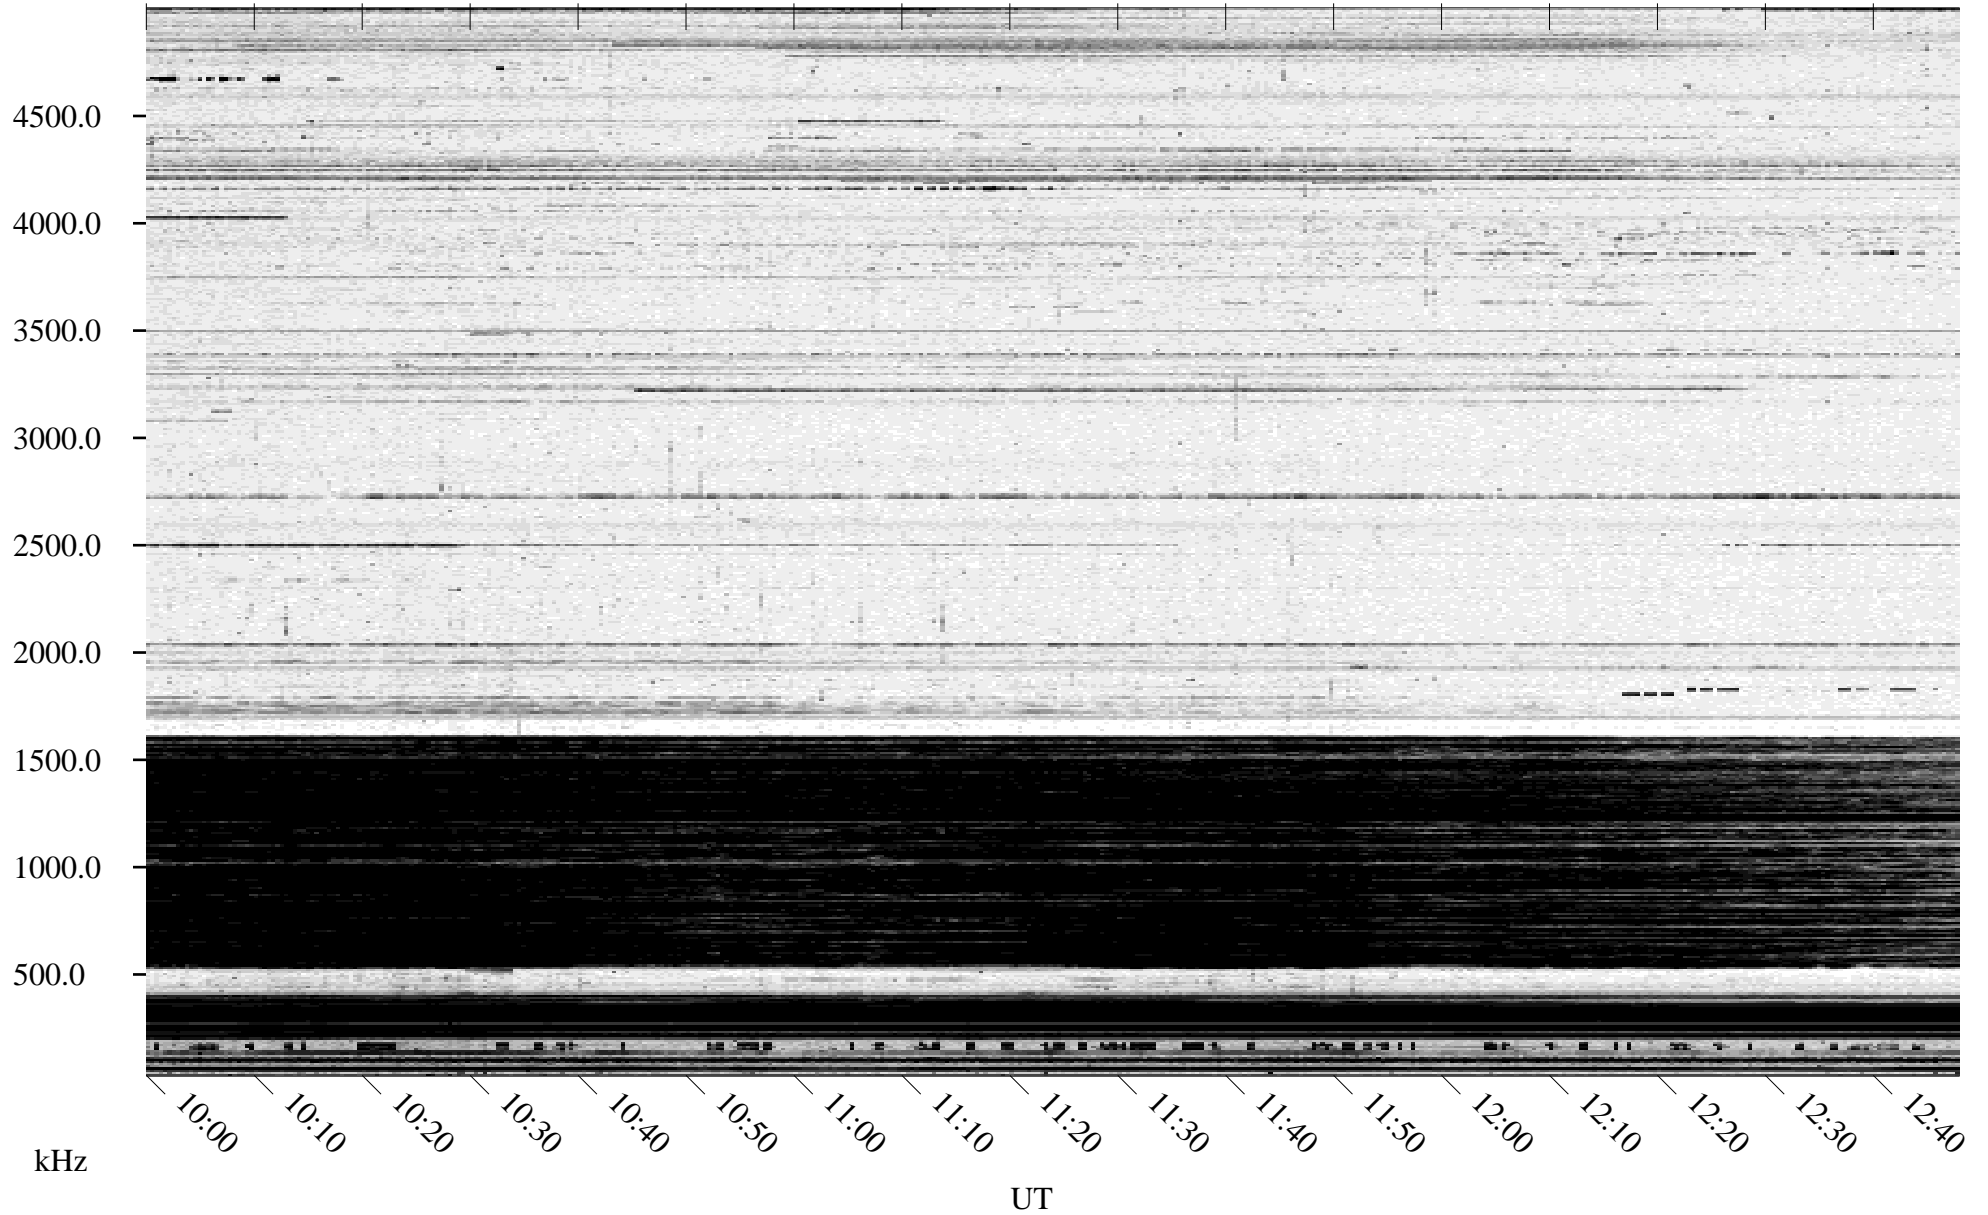

02/28/1996 Churchill, Manitoba

Linear Scale Black = 161 White = 15

ch96059l.r00m max_12

Page 1

02/28/1996 Churchill, Manitoba

Linear Scale Black = 161 White = 15

ch96059l.r00m max_12

Page 2

02/29/1996 Churchill, Manitoba

Linear Scale Black = 161 White = 15

ch96059l.r00m max_12

Page 3

02/29/1996 Churchill, Manitoba

Linear Scale Black = 161 White = 15

ch96059l.r00m max_12

Page 4

02/29/1996 Churchill, Manitoba

Linear Scale Black = 161 White = 15

ch96059l.r00m max_12

Page 5

02/29/1996 Churchill, Manitoba

Linear Scale Black = 161 White = 15

ch96059l.r00m max_12

Page 6

02/29/1996 Churchill, Manitoba

Linear Scale Black = 161 White = 15

ch96059l.r00m max_12

Page 7

02/29/1996 Churchill, Manitoba

Linear Scale Black = 161 White = 15

ch96059l.r00m max_12

Page 8