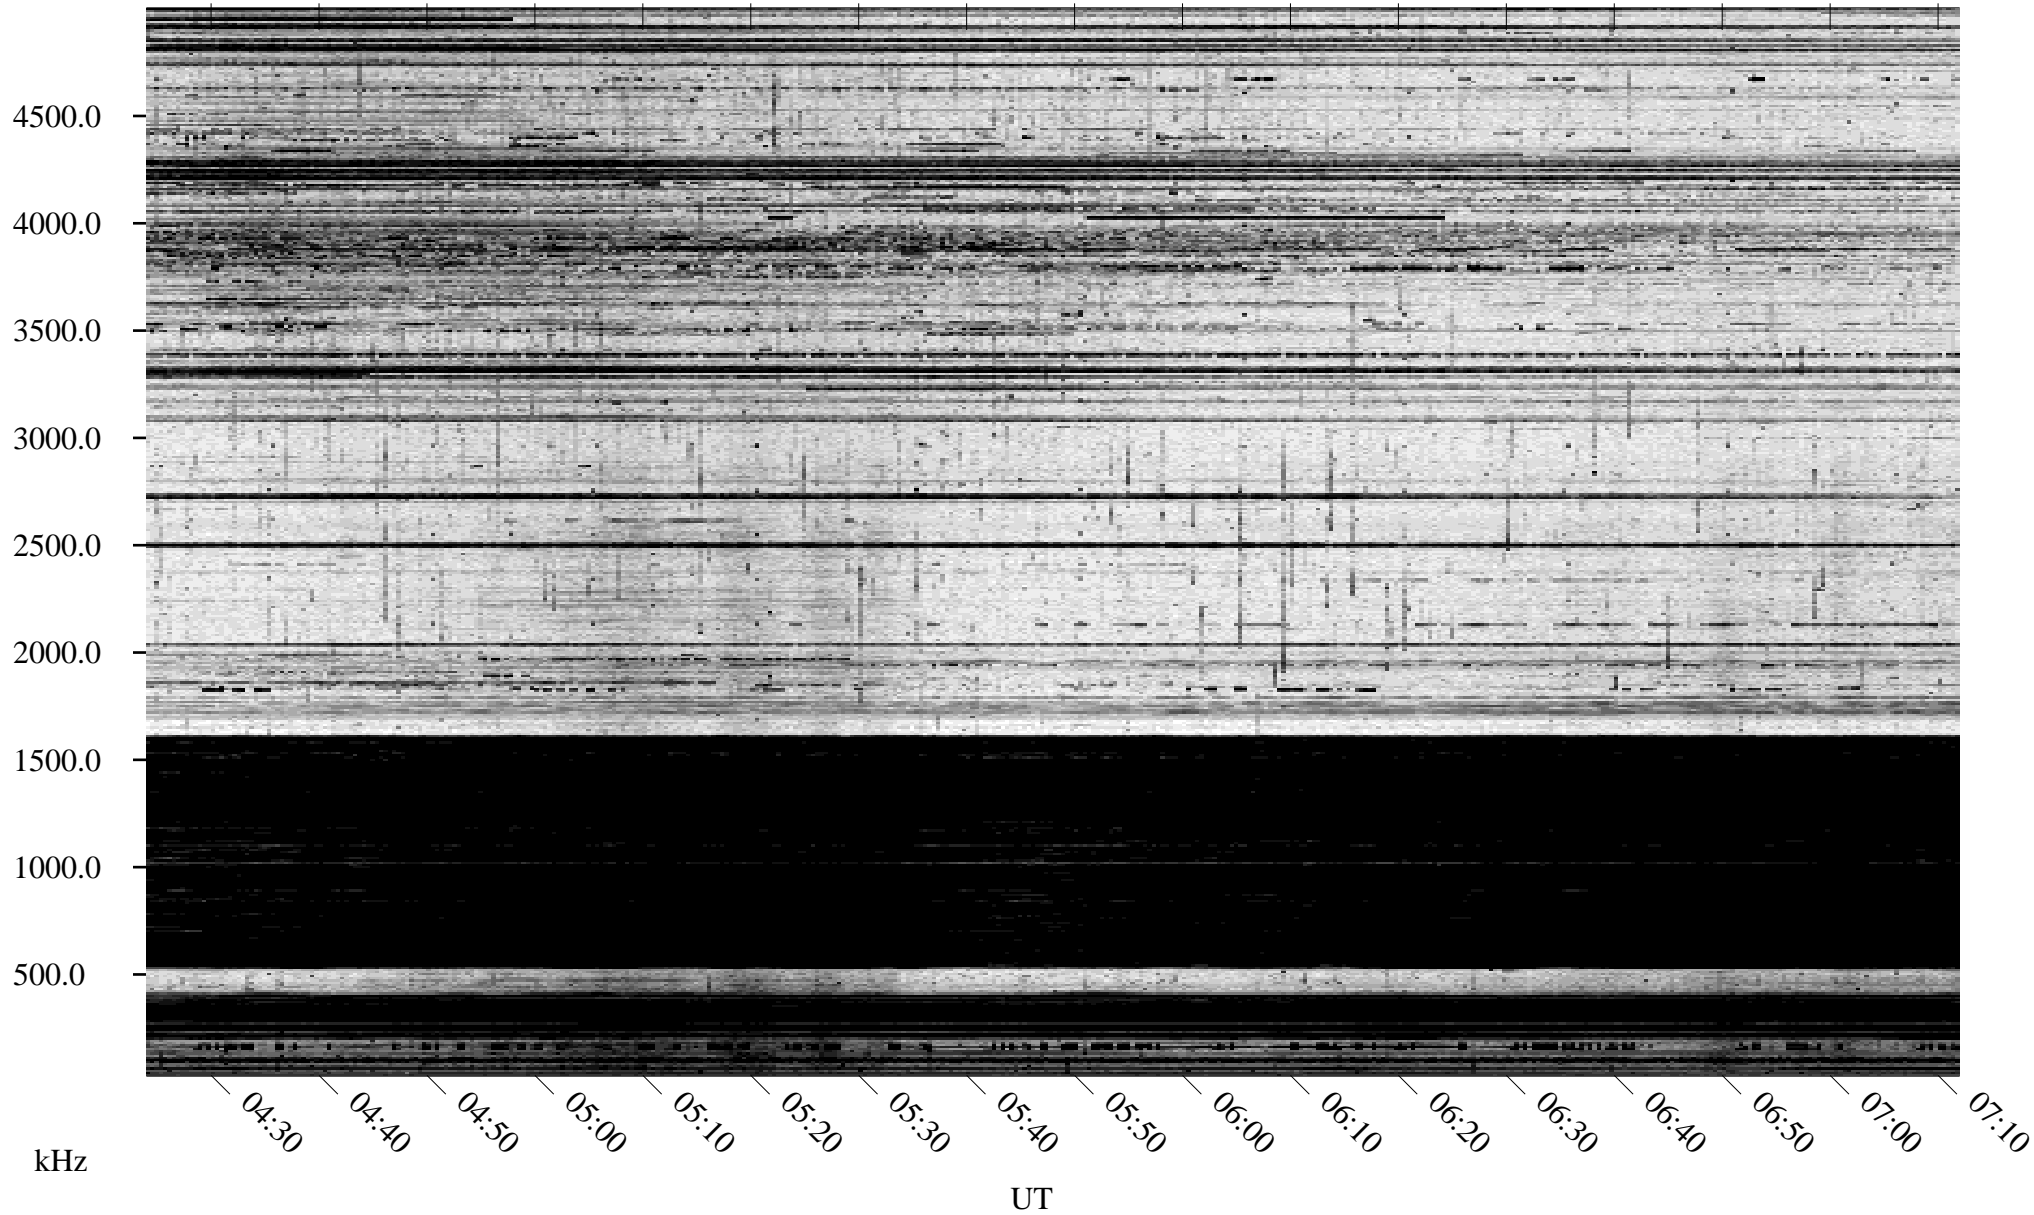

02/28/1996 Churchill, Manitoba

Linear Scale Black = 161 White = 15

ch96059l.r00m max_12

Page 1

02/28/1996 Churchill, Manitoba

Linear Scale Black = 161 White = 15

ch96059l.r00m max_12

Page 2

02/29/1996 Churchill, Manitoba

Linear Scale Black = 161 White = 15

ch96059l.r00m max_12

Page 3

02/29/1996 Churchill, Manitoba

Linear Scale Black = 161 White = 15

ch96059l.r00m max_12

Page 4

02/29/1996 Churchill, Manitoba

Linear Scale Black = 161 White = 15

ch96059l.r00m max_12

Page 5

02/29/1996 Churchill, Manitoba

Linear Scale Black = 161 White = 15

ch96059l.r00m max_12

Page 6

02/29/1996 Churchill, Manitoba

Linear Scale Black = 161 White = 15

ch96059l.r00m max_12

Page 7

02/29/1996 Churchill, Manitoba

Linear Scale Black = 161 White = 15

ch96059l.r00m max_12

Page 8