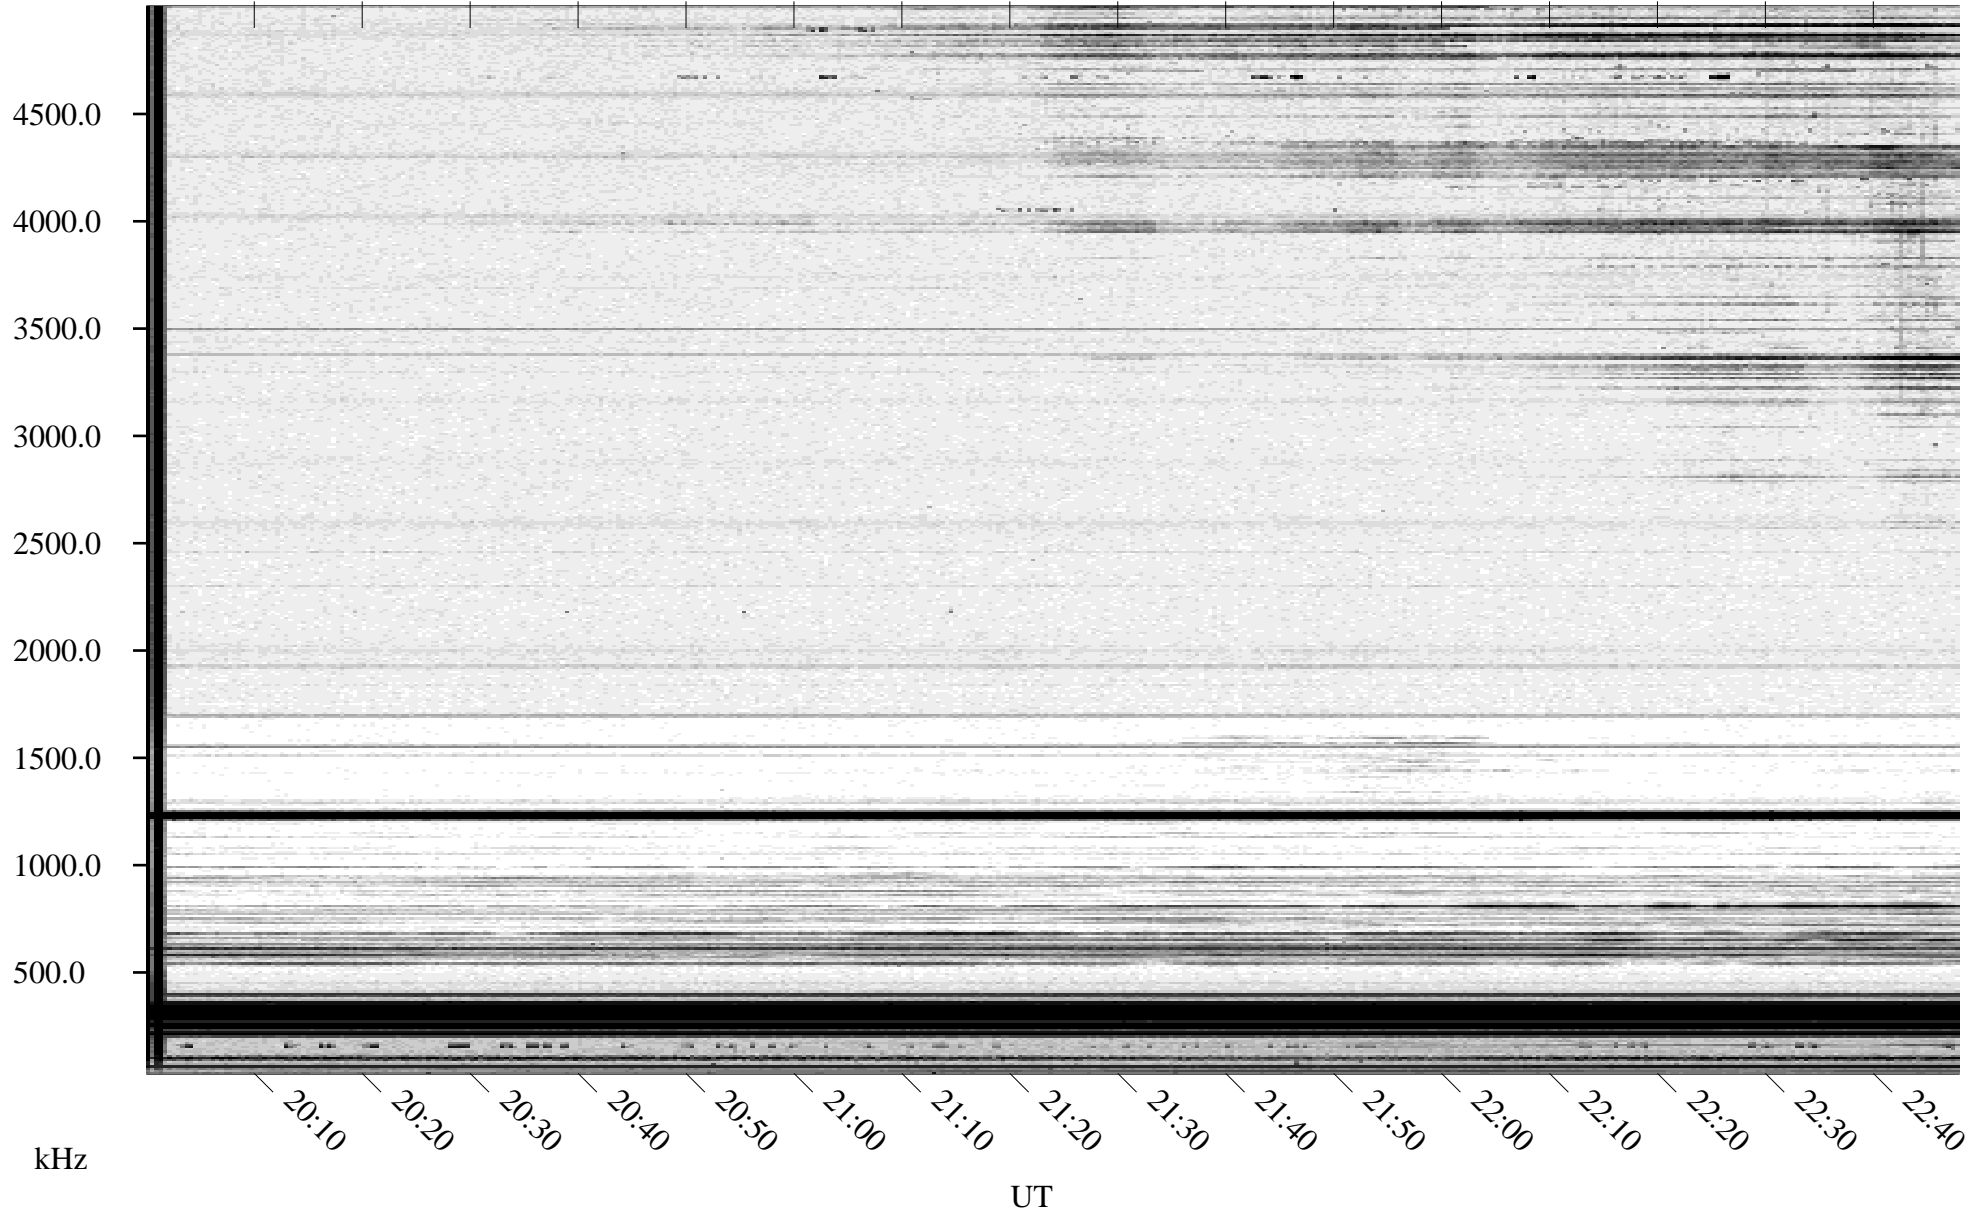

02/28/1996 Churchill, Manitoba

Linear Scale Black = 161 White = 15

ch96059l.r00m max_12

Page 1

02/28/1996 Churchill, Manitoba

Linear Scale Black = 161 White = 15

ch96059l.r00m max_12

Page 2

02/29/1996 Churchill, Manitoba

Linear Scale Black = 161 White = 15

ch96059l.r00m max_12

Page 3

02/29/1996 Churchill, Manitoba

Linear Scale Black = 161 White = 15

ch96059l.r00m max_12

Page 4

02/29/1996 Churchill, Manitoba

Linear Scale Black = 161 White = 15

ch96059l.r00m max_12

Page 5

02/29/1996 Churchill, Manitoba

Linear Scale Black = 161 White = 15

ch96059l.r00m max_12

Page 6

02/29/1996 Churchill, Manitoba

Linear Scale Black = 161 White = 15

ch96059l.r00m max_12

Page 7

02/29/1996 Churchill, Manitoba

Linear Scale Black = 161 White = 15

ch96059l.r00m max_12

Page 8