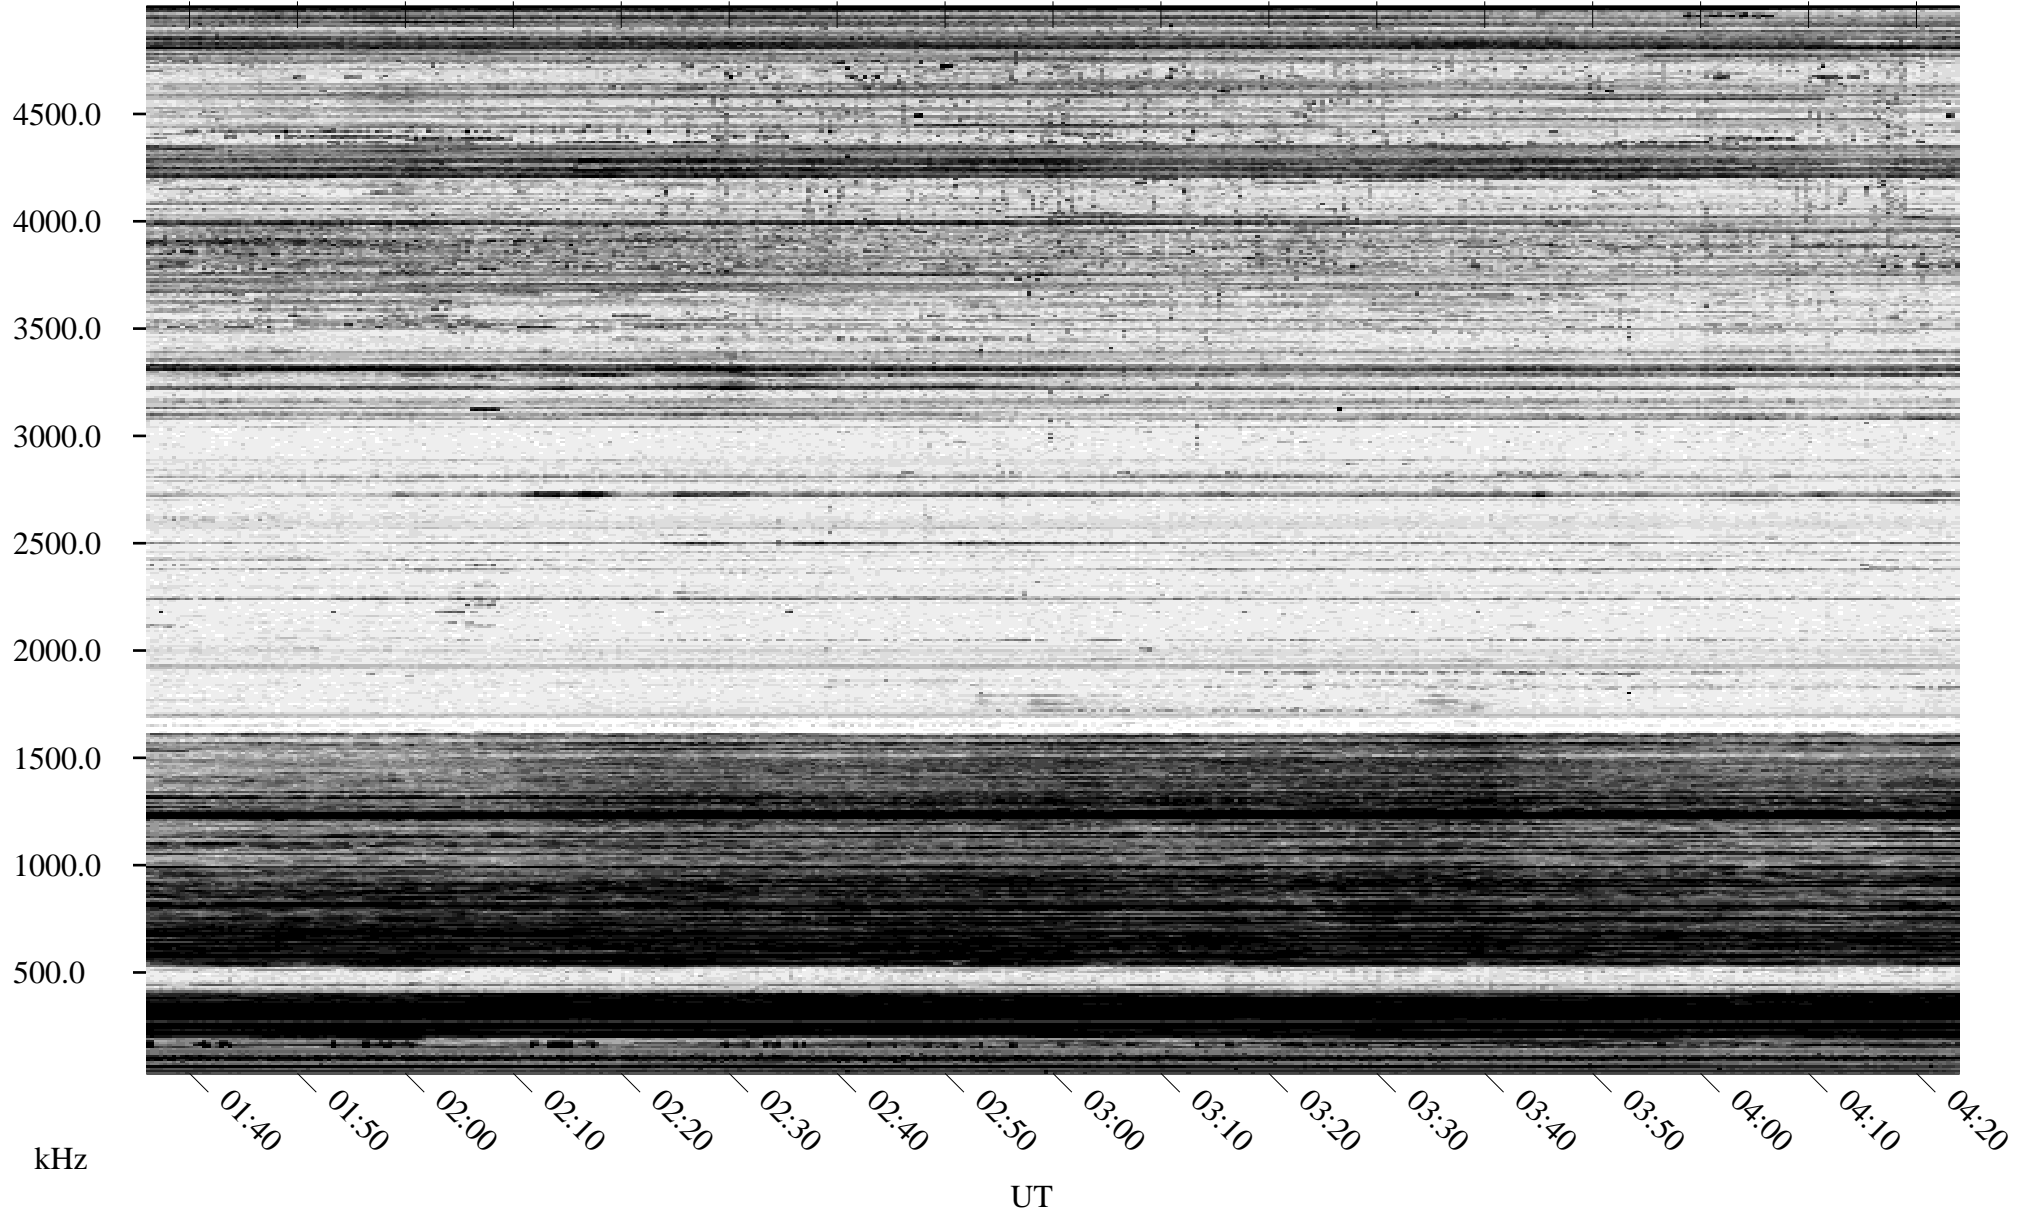

02/29/1996 Churchill, Manitoba

Linear Scale Black = 161 White = 15

ch96060l.r00m max_12

Page 1

02/29/1996 Churchill, Manitoba

Linear Scale Black = 161 White = 15

ch96060l.r00m max_12

Page 2

03/01/1996 Churchill, Manitoba

Linear Scale Black = 161 White = 15

ch96060l.r00m max_12

Page 3

03/01/1996 Churchill, Manitoba

Linear Scale Black = 161 White = 15

ch96060l.r00m max_12

Page 4

03/01/1996 Churchill, Manitoba

Linear Scale Black = 161 White = 15

ch96060l.r00m max_12

Page 5

03/01/1996 Churchill, Manitoba

Linear Scale Black = 161 White = 15

ch96060l.r00m max_12

Page 6

03/01/1996 Churchill, Manitoba

Linear Scale Black = 161 White = 15

ch96060l.r00m max_12

Page 7

03/01/1996 Churchill, Manitoba

Linear Scale Black = 161 White = 15

ch96060l.r00m max_12

Page 8