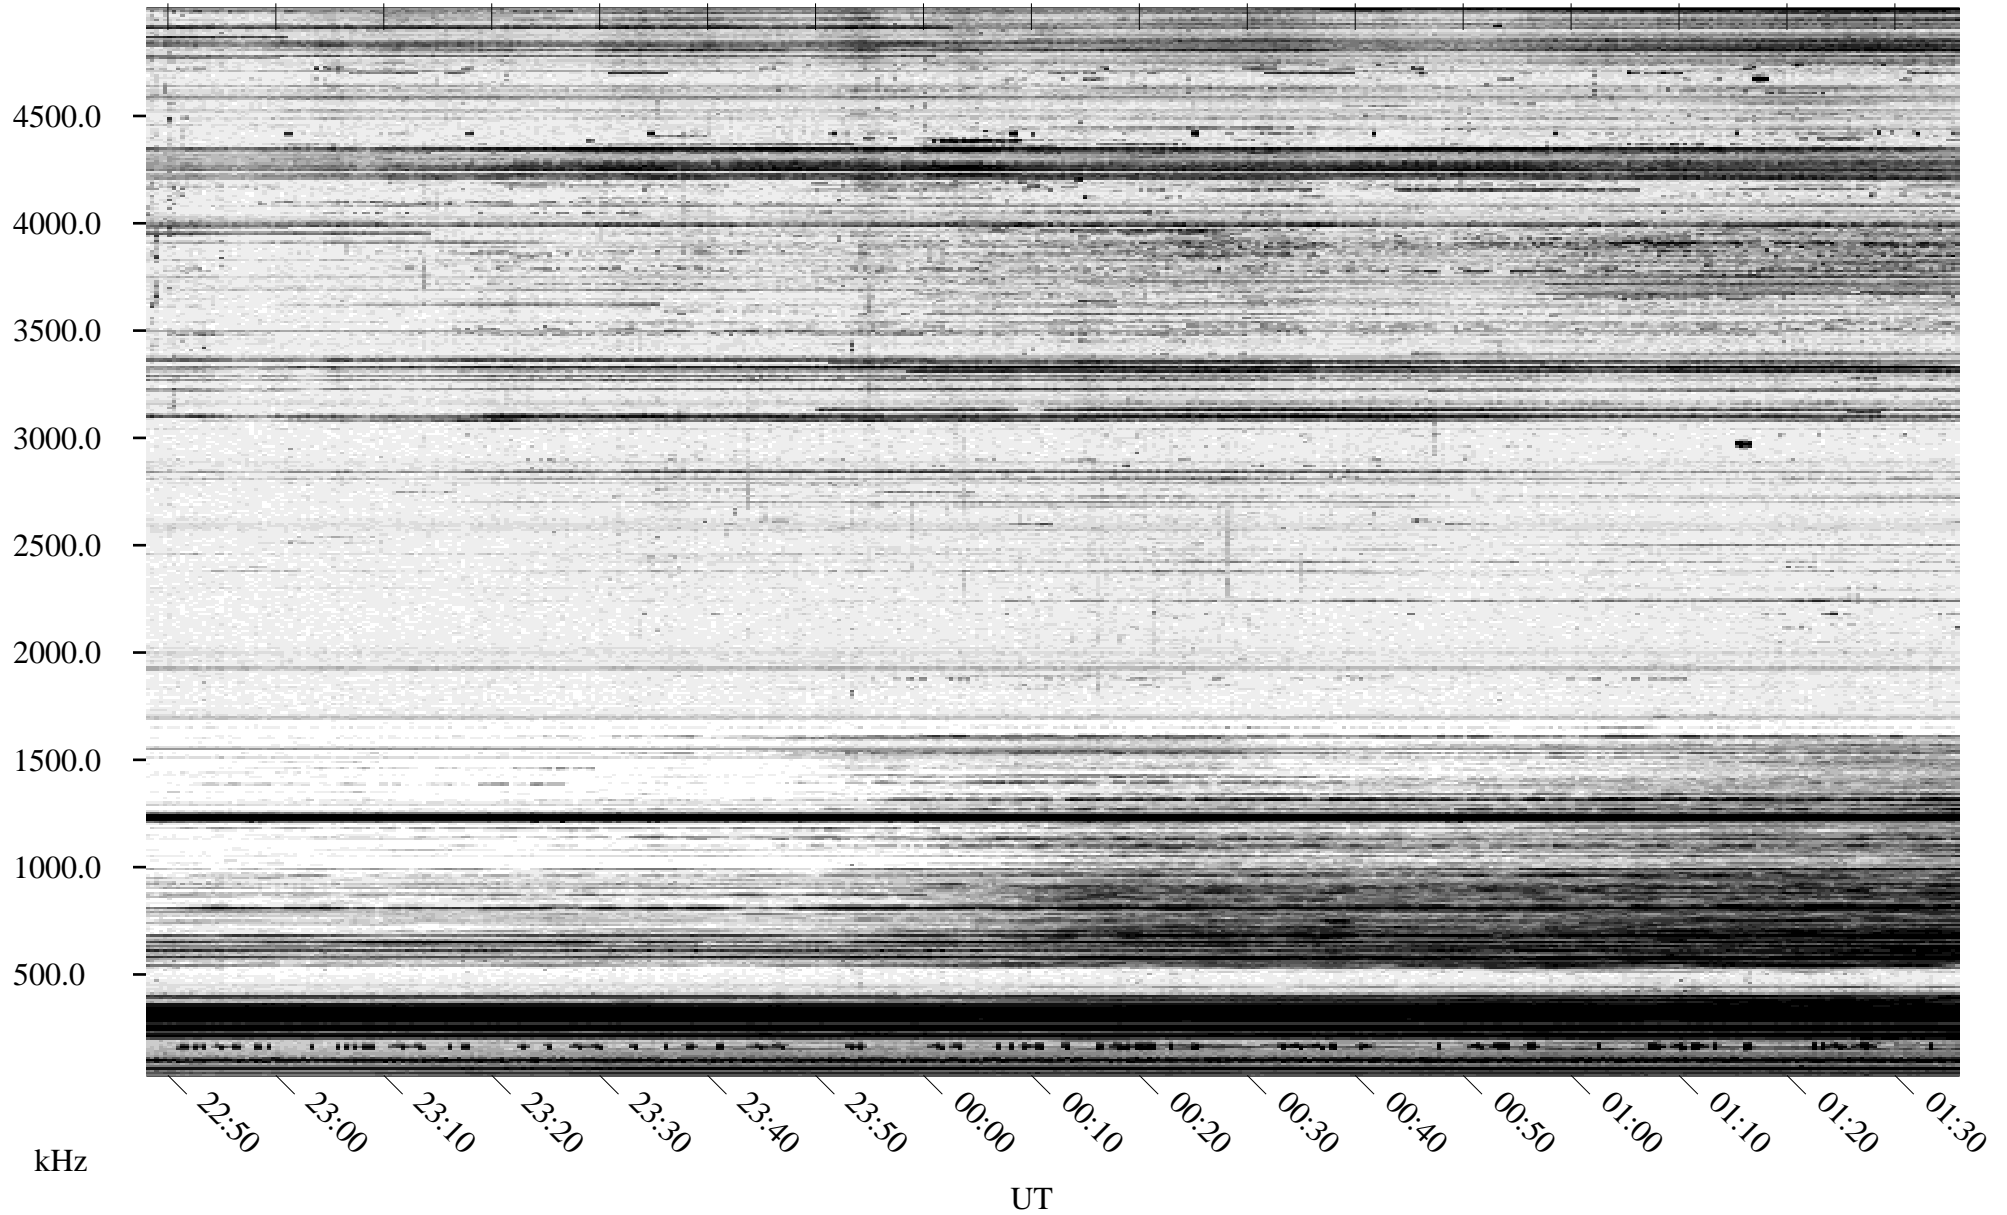

02/29/1996 Churchill, Manitoba

Linear Scale Black = 161 White = 15

ch96060l.r00m max_12

Page 1

02/29/1996 Churchill, Manitoba

Linear Scale Black = 161 White = 15

ch96060l.r00m max_12

Page 2

03/01/1996 Churchill, Manitoba

Linear Scale Black = 161 White = 15

ch96060l.r00m max_12

Page 3

03/01/1996 Churchill, Manitoba

Linear Scale Black = 161 White = 15

ch96060l.r00m max_12

Page 4

03/01/1996 Churchill, Manitoba

Linear Scale Black = 161 White = 15

ch96060l.r00m max_12

Page 5

03/01/1996 Churchill, Manitoba

Linear Scale Black = 161 White = 15

ch96060l.r00m max_12

Page 6

03/01/1996 Churchill, Manitoba

Linear Scale Black = 161 White = 15

ch96060l.r00m max_12

Page 7

03/01/1996 Churchill, Manitoba

Linear Scale Black = 161 White = 15

ch96060l.r00m max_12

Page 8