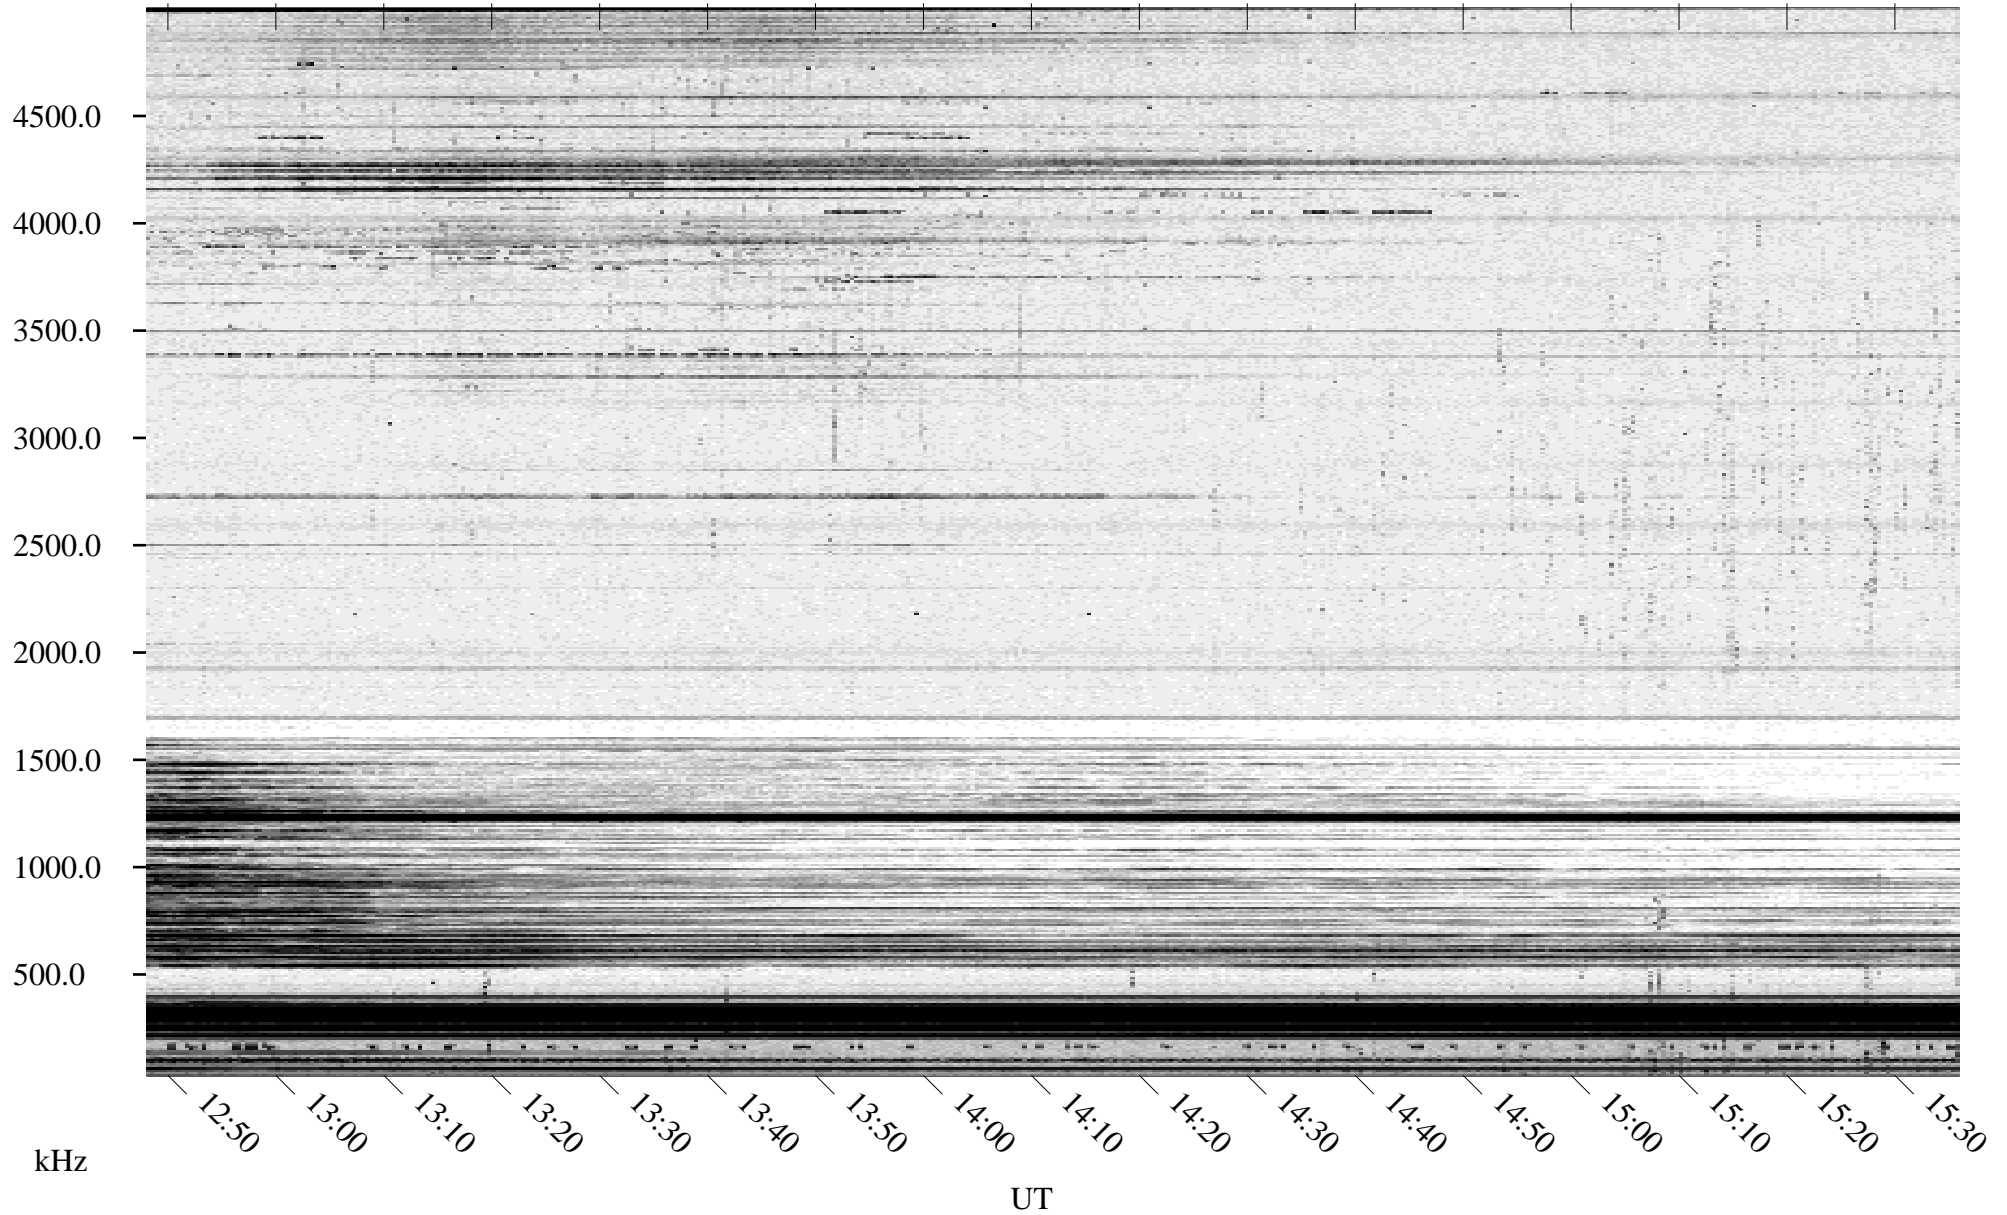

02/29/1996 Churchill, Manitoba

Linear Scale Black = 161 White = 15

ch96060l.r00m max_12

Page 1

02/29/1996 Churchill, Manitoba

Linear Scale Black = 161 White = 15

ch96060l.r00m max_12

Page 2

03/01/1996 Churchill, Manitoba

Linear Scale Black = 161 White = 15

ch96060l.r00m max_12

Page 3

03/01/1996 Churchill, Manitoba

Linear Scale Black = 161 White = 15

ch96060l.r00m max_12

Page 4

03/01/1996 Churchill, Manitoba

Linear Scale Black = 161 White = 15

ch96060l.r00m max_12

Page 5

03/01/1996 Churchill, Manitoba

Linear Scale Black = 161 White = 15

ch96060l.r00m max_12

Page 6

03/01/1996 Churchill, Manitoba

Linear Scale Black = 161 White = 15

ch96060l.r00m max_12

Page 7

03/01/1996 Churchill, Manitoba

Linear Scale Black = 161 White = 15

ch96060l.r00m max_12

Page 8