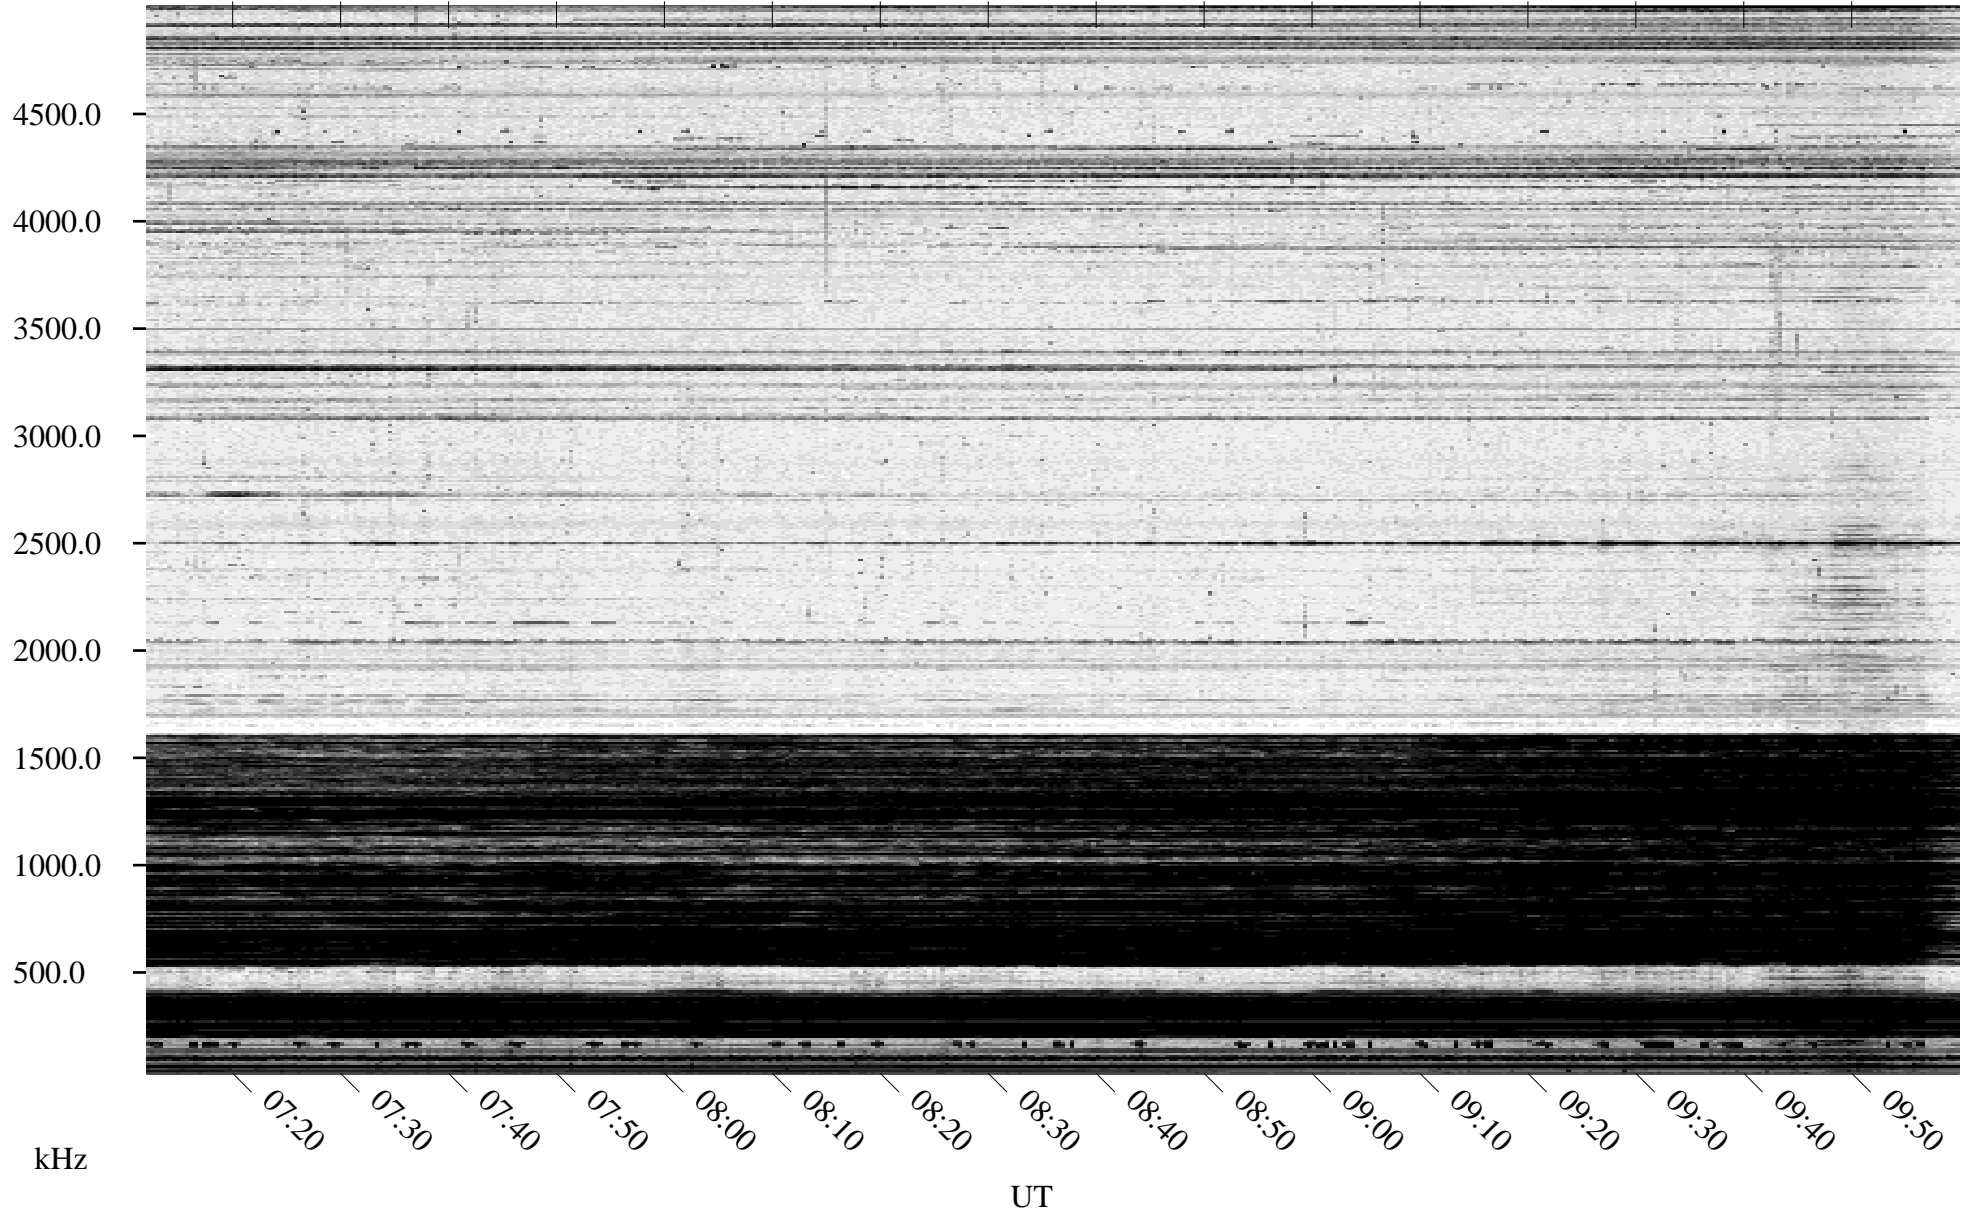

02/29/1996 Churchill, Manitoba

Linear Scale Black = 161 White = 15

ch96060l.r00m max_12

Page 1

02/29/1996 Churchill, Manitoba

Linear Scale Black = 161 White = 15

ch96060l.r00m max_12

Page 2

03/01/1996 Churchill, Manitoba

Linear Scale Black = 161 White = 15

ch96060l.r00m max_12

Page 3

03/01/1996 Churchill, Manitoba

Linear Scale Black = 161 White = 15

ch96060l.r00m max_12

Page 4

03/01/1996 Churchill, Manitoba

Linear Scale Black = 161 White = 15

ch96060l.r00m max_12

Page 5

03/01/1996 Churchill, Manitoba

Linear Scale Black = 161 White = 15

ch96060l.r00m max_12

Page 6

03/01/1996 Churchill, Manitoba

Linear Scale Black = 161 White = 15

ch96060l.r00m max_12

Page 7

03/01/1996 Churchill, Manitoba

Linear Scale Black = 161 White = 15

ch96060l.r00m max_12

Page 8