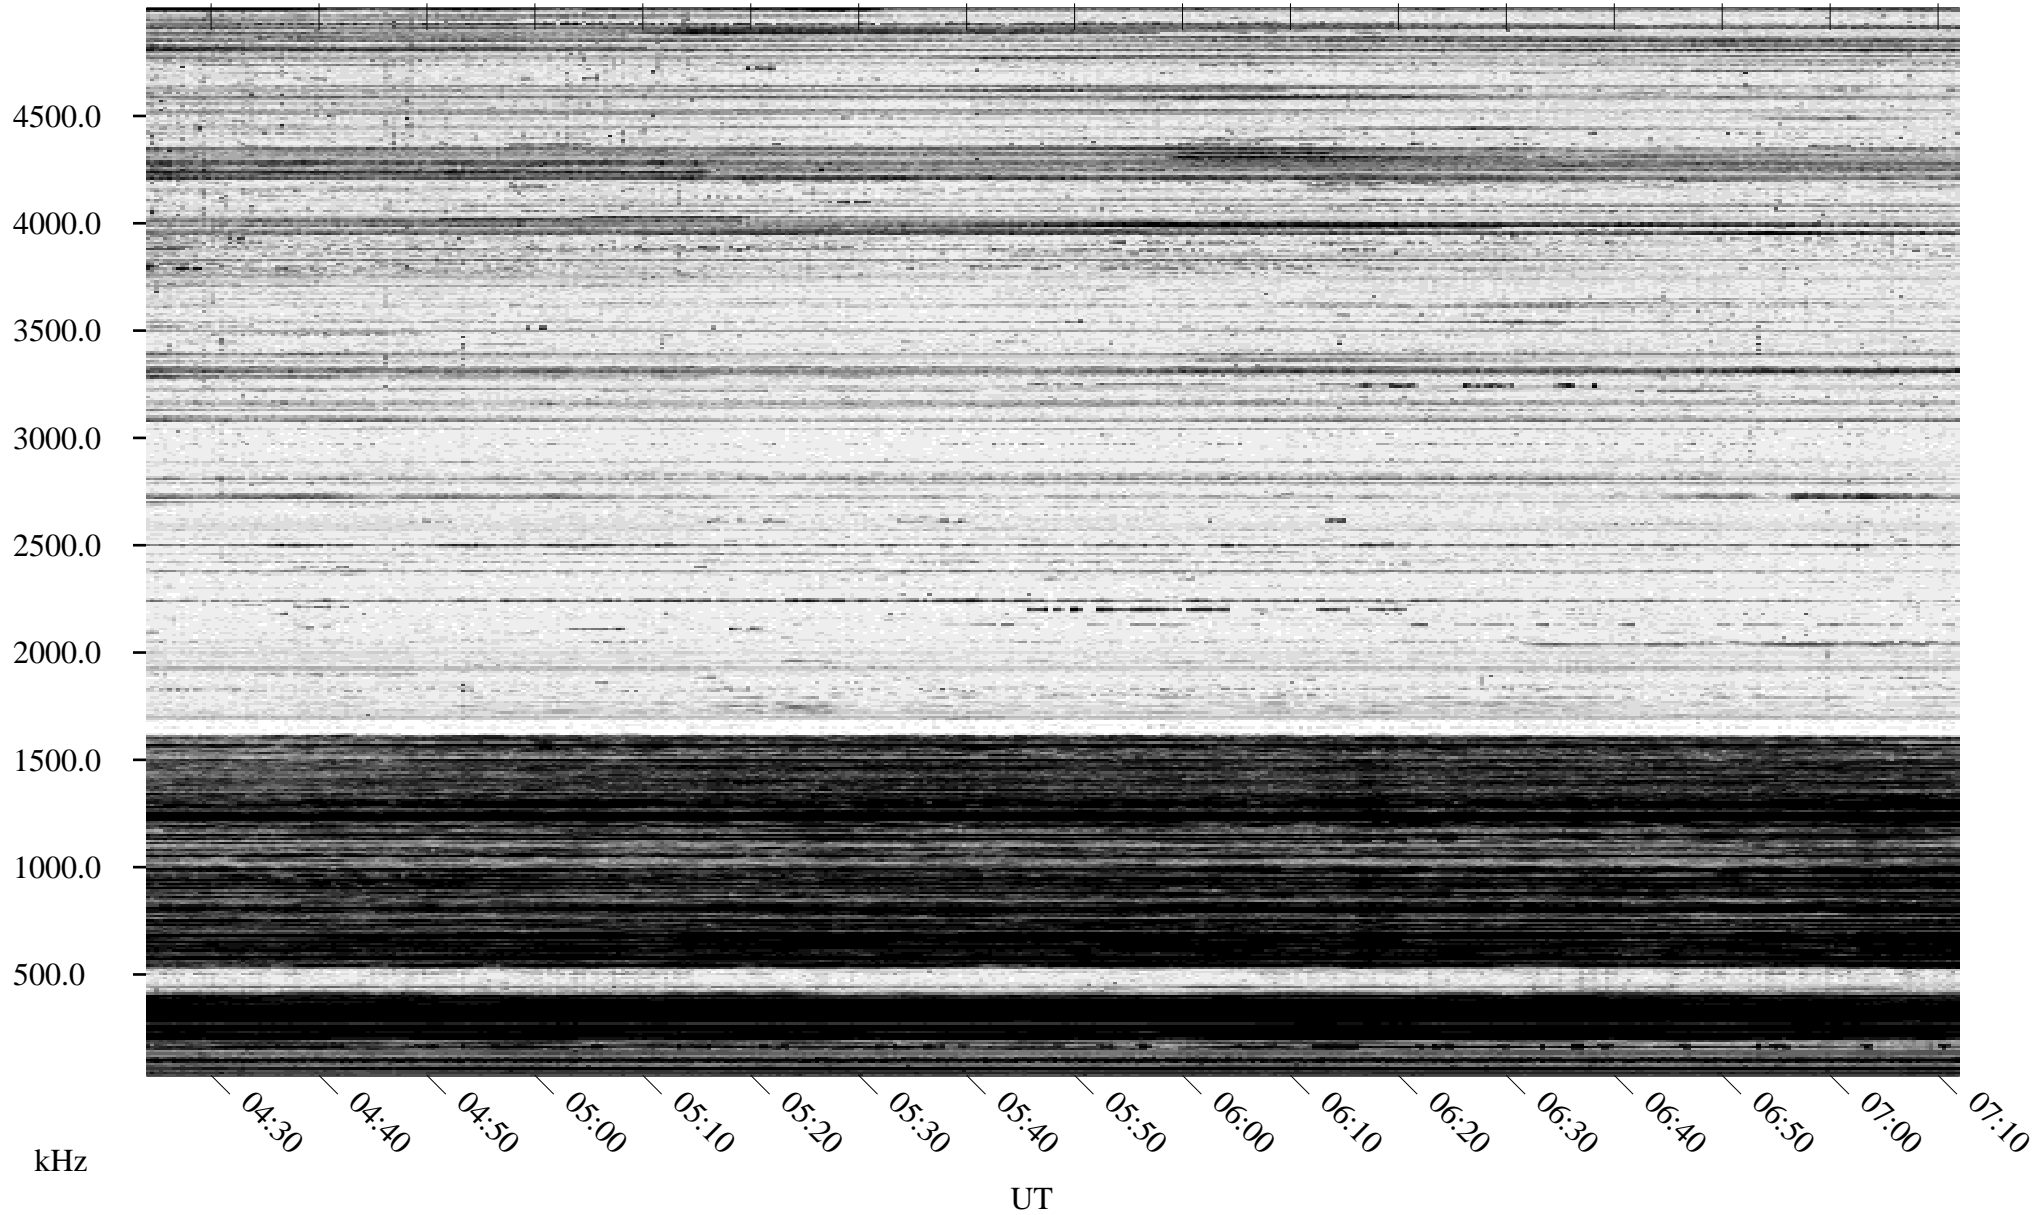

02/29/1996 Churchill, Manitoba

Linear Scale Black = 161 White = 15

ch96060l.r00m max_12

Page 1

02/29/1996 Churchill, Manitoba

Linear Scale Black = 161 White = 15

ch96060l.r00m max_12

Page 2

03/01/1996 Churchill, Manitoba

Linear Scale Black = 161 White = 15

ch96060l.r00m max_12

Page 3

03/01/1996 Churchill, Manitoba

Linear Scale Black = 161 White = 15

ch96060l.r00m max_12

Page 4

03/01/1996 Churchill, Manitoba

Linear Scale Black = 161 White = 15

ch96060l.r00m max_12

Page 5

03/01/1996 Churchill, Manitoba

Linear Scale Black = 161 White = 15

ch96060l.r00m max_12

Page 6

03/01/1996 Churchill, Manitoba

Linear Scale Black = 161 White = 15

ch96060l.r00m max_12

Page 7

03/01/1996 Churchill, Manitoba

Linear Scale Black = 161 White = 15

ch96060l.r00m max_12

Page 8