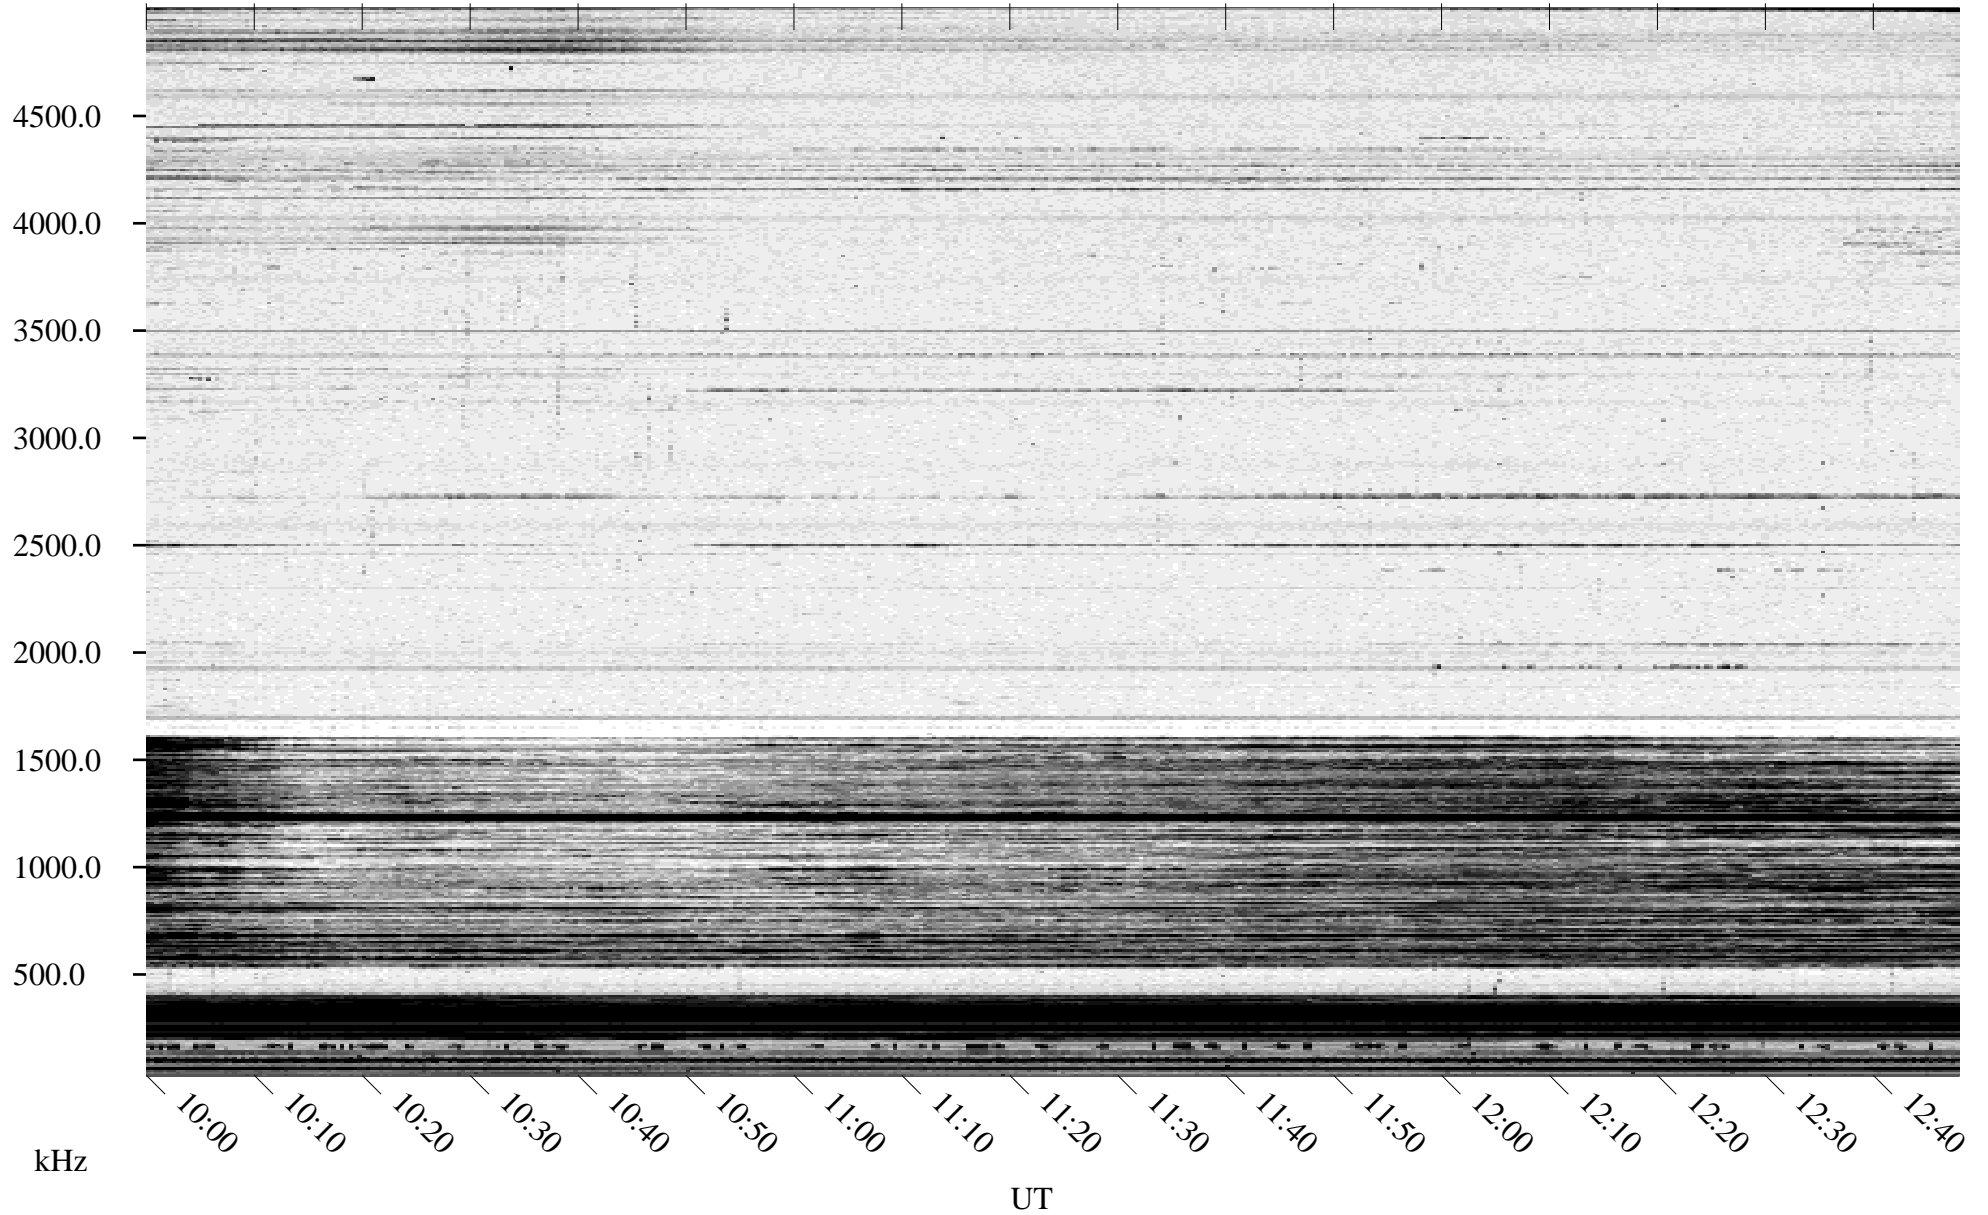

02/29/1996 Churchill, Manitoba

Linear Scale Black = 161 White = 15

ch96060l.r00m max_12

Page 1

02/29/1996 Churchill, Manitoba

Linear Scale Black = 161 White = 15

ch96060l.r00m max_12

Page 2

03/01/1996 Churchill, Manitoba

Linear Scale Black = 161 White = 15

ch96060l.r00m max_12

Page 3

03/01/1996 Churchill, Manitoba

Linear Scale Black = 161 White = 15

ch96060l.r00m max_12

Page 4

03/01/1996 Churchill, Manitoba

Linear Scale Black = 161 White = 15

ch96060l.r00m max_12

Page 5

03/01/1996 Churchill, Manitoba

Linear Scale Black = 161 White = 15

ch96060l.r00m max_12

Page 6

03/01/1996 Churchill, Manitoba

Linear Scale Black = 161 White = 15

ch96060l.r00m max_12

Page 7

03/01/1996 Churchill, Manitoba

Linear Scale Black = 161 White = 15

ch96060l.r00m max_12

Page 8