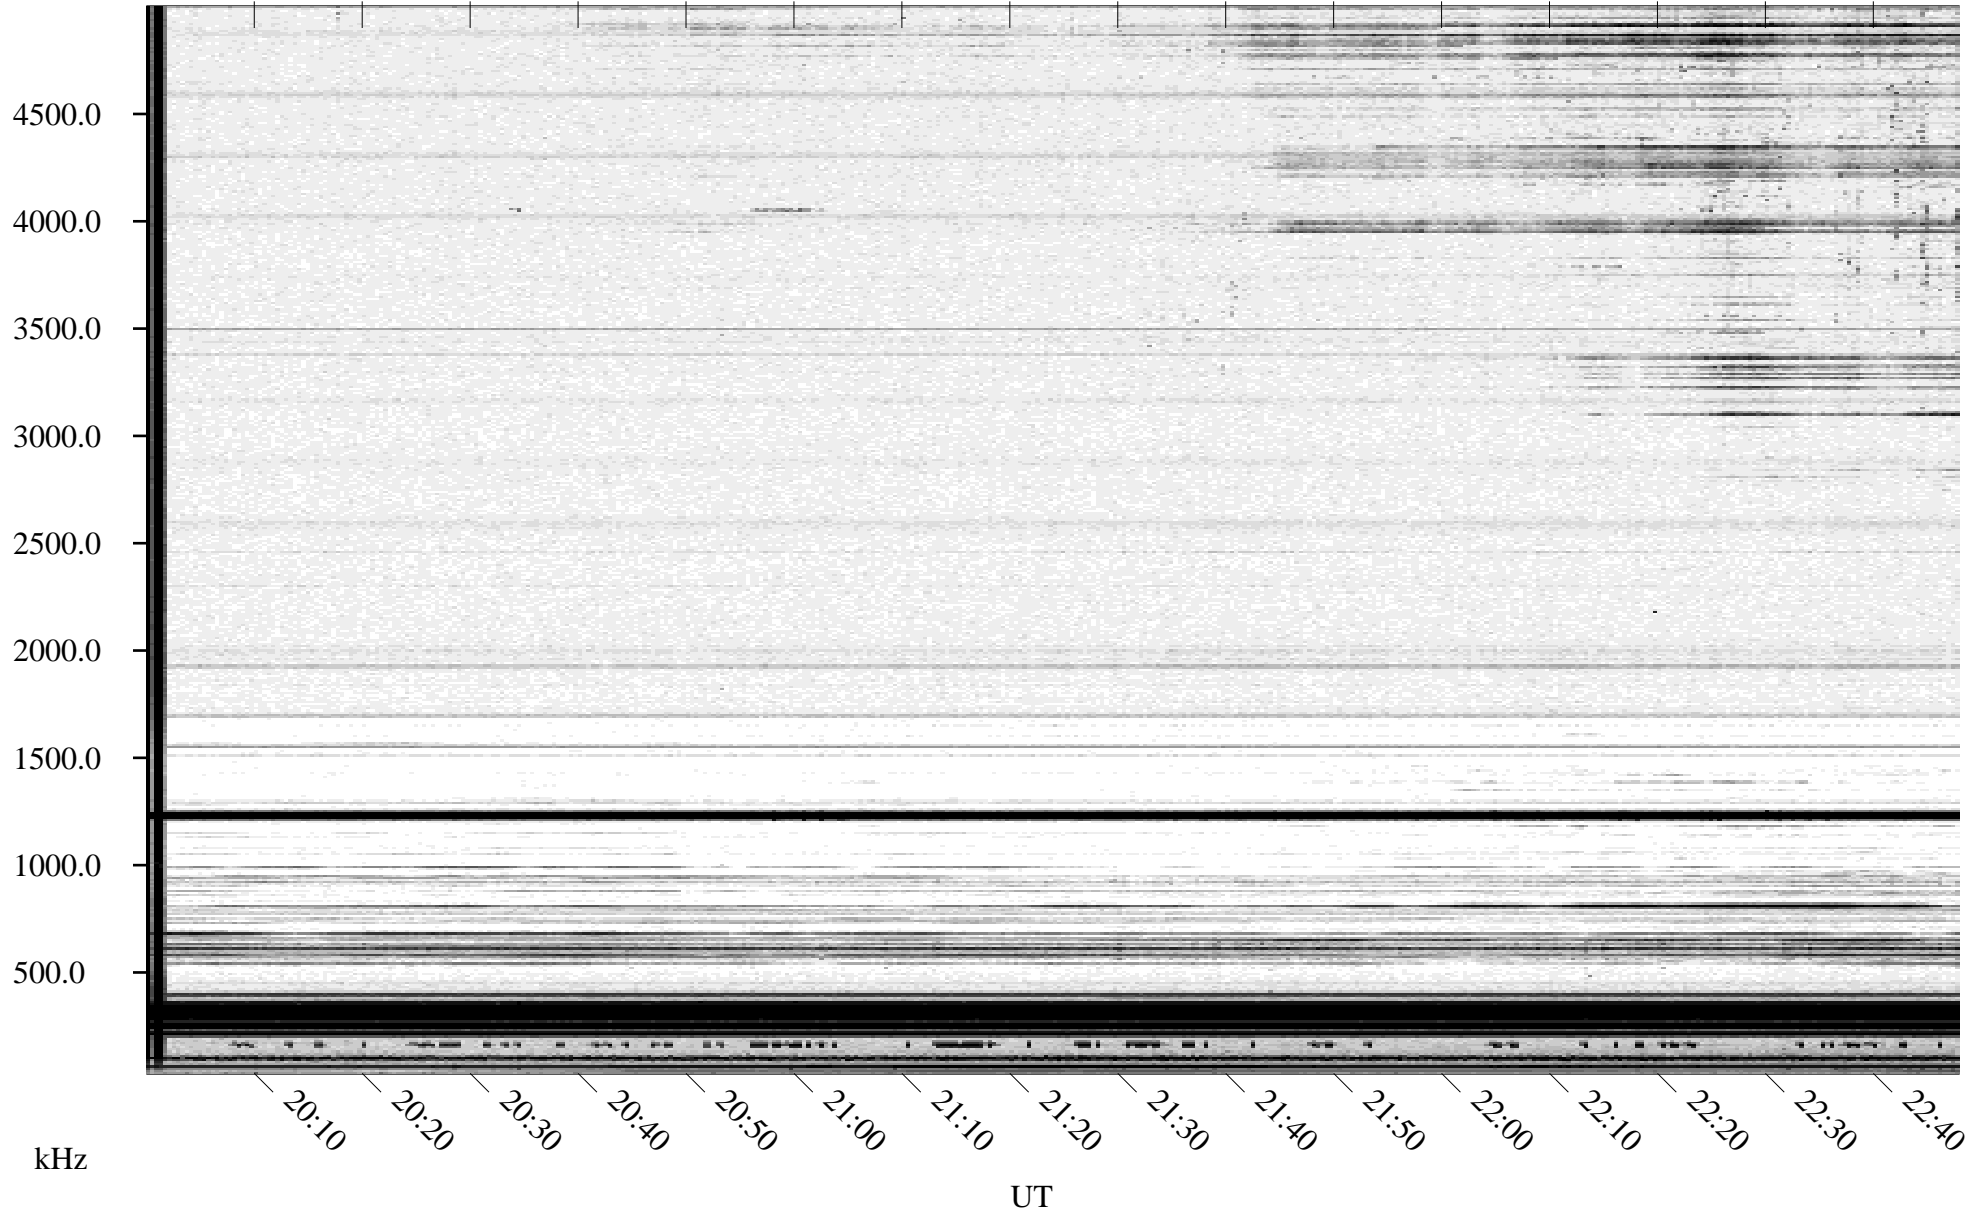

02/29/1996 Churchill, Manitoba

Linear Scale Black = 161 White = 15

ch96060l.r00m max_12

Page 1

02/29/1996 Churchill, Manitoba

Linear Scale Black = 161 White = 15

ch96060l.r00m max_12

Page 2

03/01/1996 Churchill, Manitoba

Linear Scale Black = 161 White = 15

ch96060l.r00m max_12

Page 3

03/01/1996 Churchill, Manitoba

Linear Scale Black = 161 White = 15

ch96060l.r00m max_12

Page 4

03/01/1996 Churchill, Manitoba

Linear Scale Black = 161 White = 15

ch96060l.r00m max_12

Page 5

03/01/1996 Churchill, Manitoba

Linear Scale Black = 161 White = 15

ch96060l.r00m max_12

Page 6

03/01/1996 Churchill, Manitoba

Linear Scale Black = 161 White = 15

ch96060l.r00m max_12

Page 7

03/01/1996 Churchill, Manitoba

Linear Scale Black = 161 White = 15

ch96060l.r00m max_12

Page 8