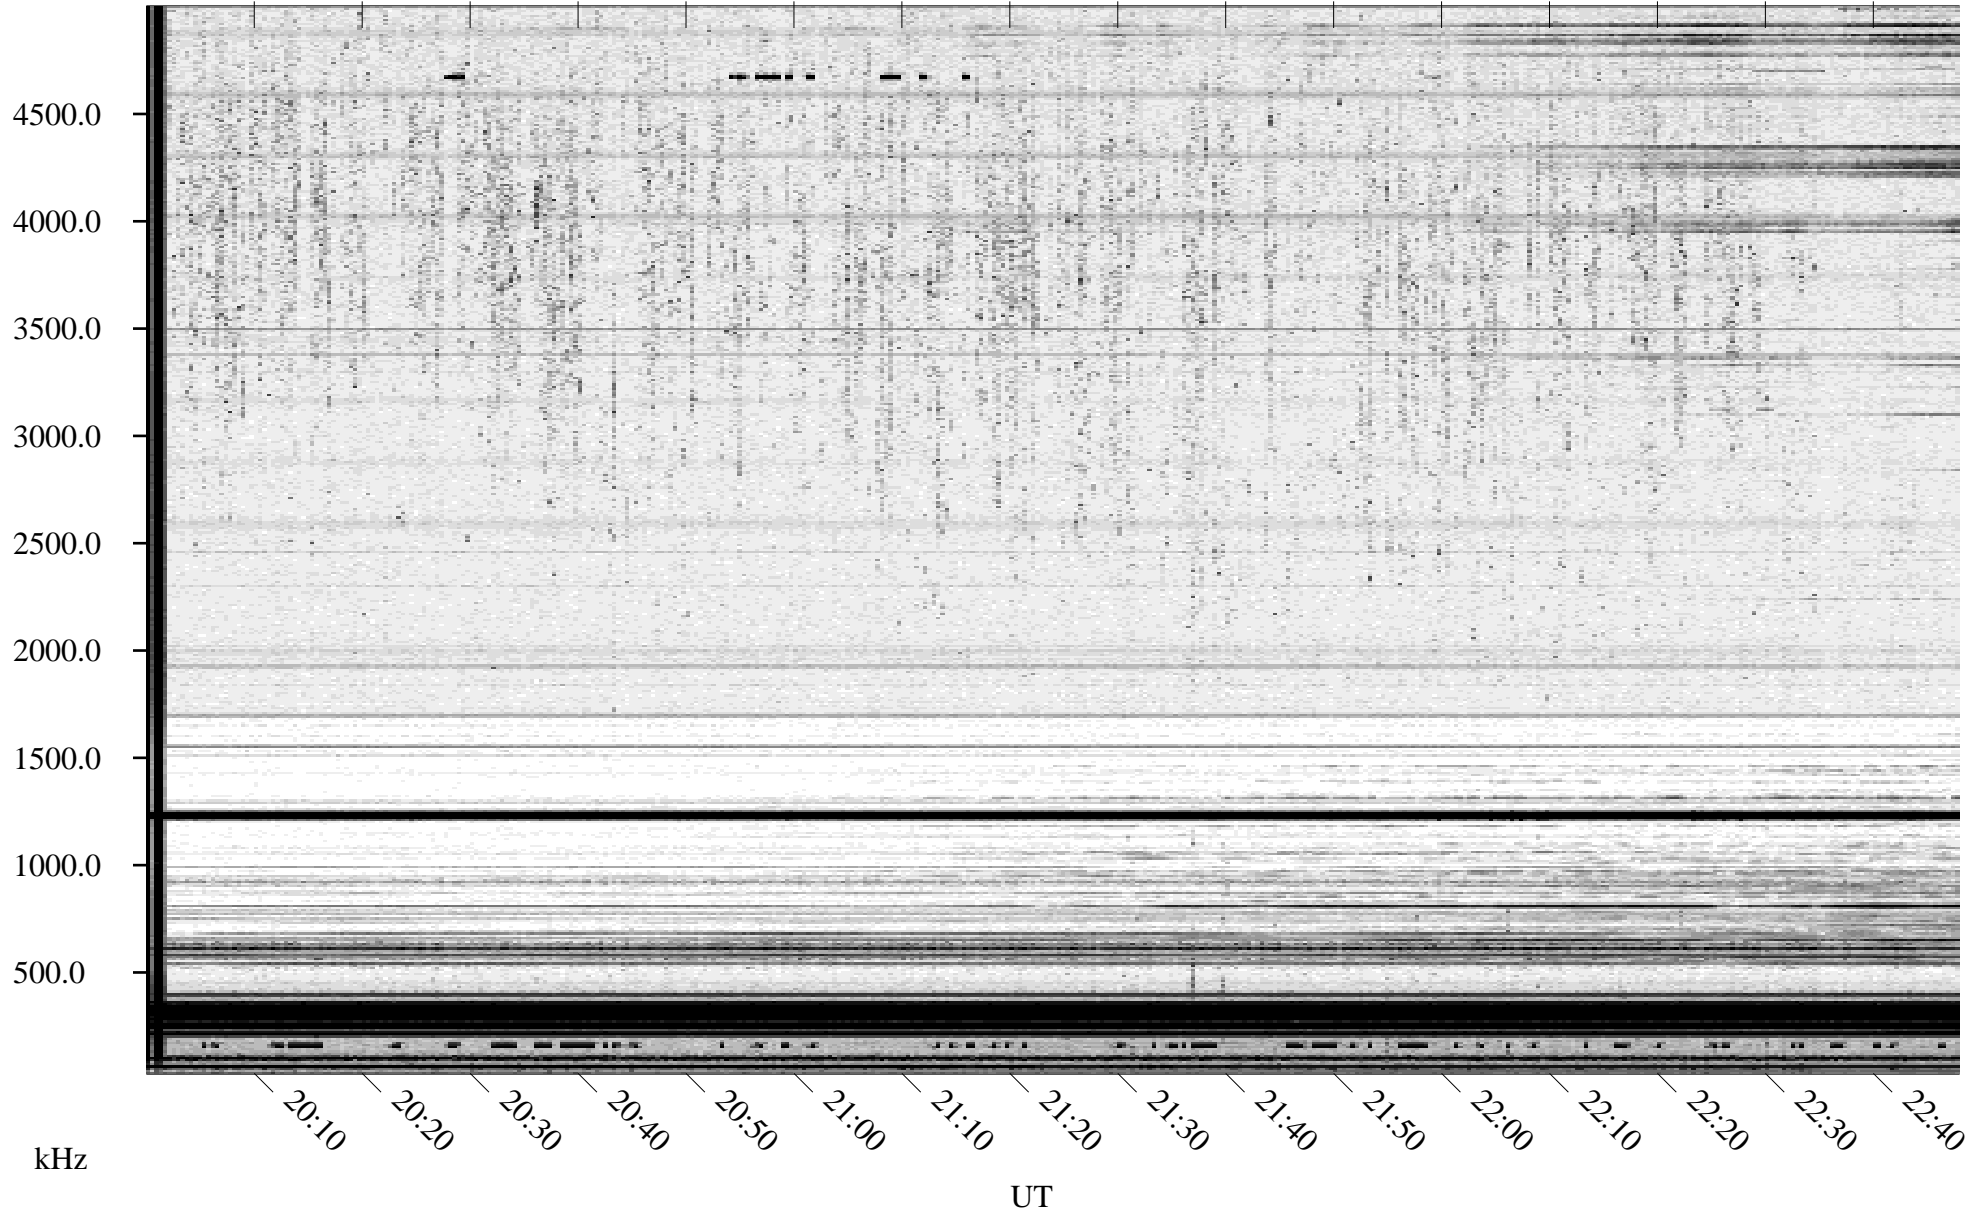

03/01/1996 Churchill, Manitoba

Linear Scale Black = 161 White = 15

ch960611.r00m max_12

Page 1

03/01/1996 Churchill, Manitoba

Linear Scale Black = 161 White = 15

ch960611.r00m max_12

Page 2

03/02/1996 Churchill, Manitoba

Linear Scale Black = 161 White = 15

ch960611.r00m max_12

Page 3

03/02/1996 Churchill, Manitoba

Linear Scale Black = 161 White = 15

ch960611.r00m max_12

Page 4

03/02/1996 Churchill, Manitoba

Linear Scale Black = 161 White = 15

ch960611.r00m max_12

Page 5

03/02/1996 Churchill, Manitoba

Linear Scale Black = 161 White = 15

ch960611.r00m max_12

Page 6

03/02/1996 Churchill, Manitoba

Linear Scale Black = 161 White = 15

ch960611.r00m max_12

Page 7

03/02/1996 Churchill, Manitoba

Linear Scale Black = 161 White = 15

ch960611.r00m max_12

Page 8