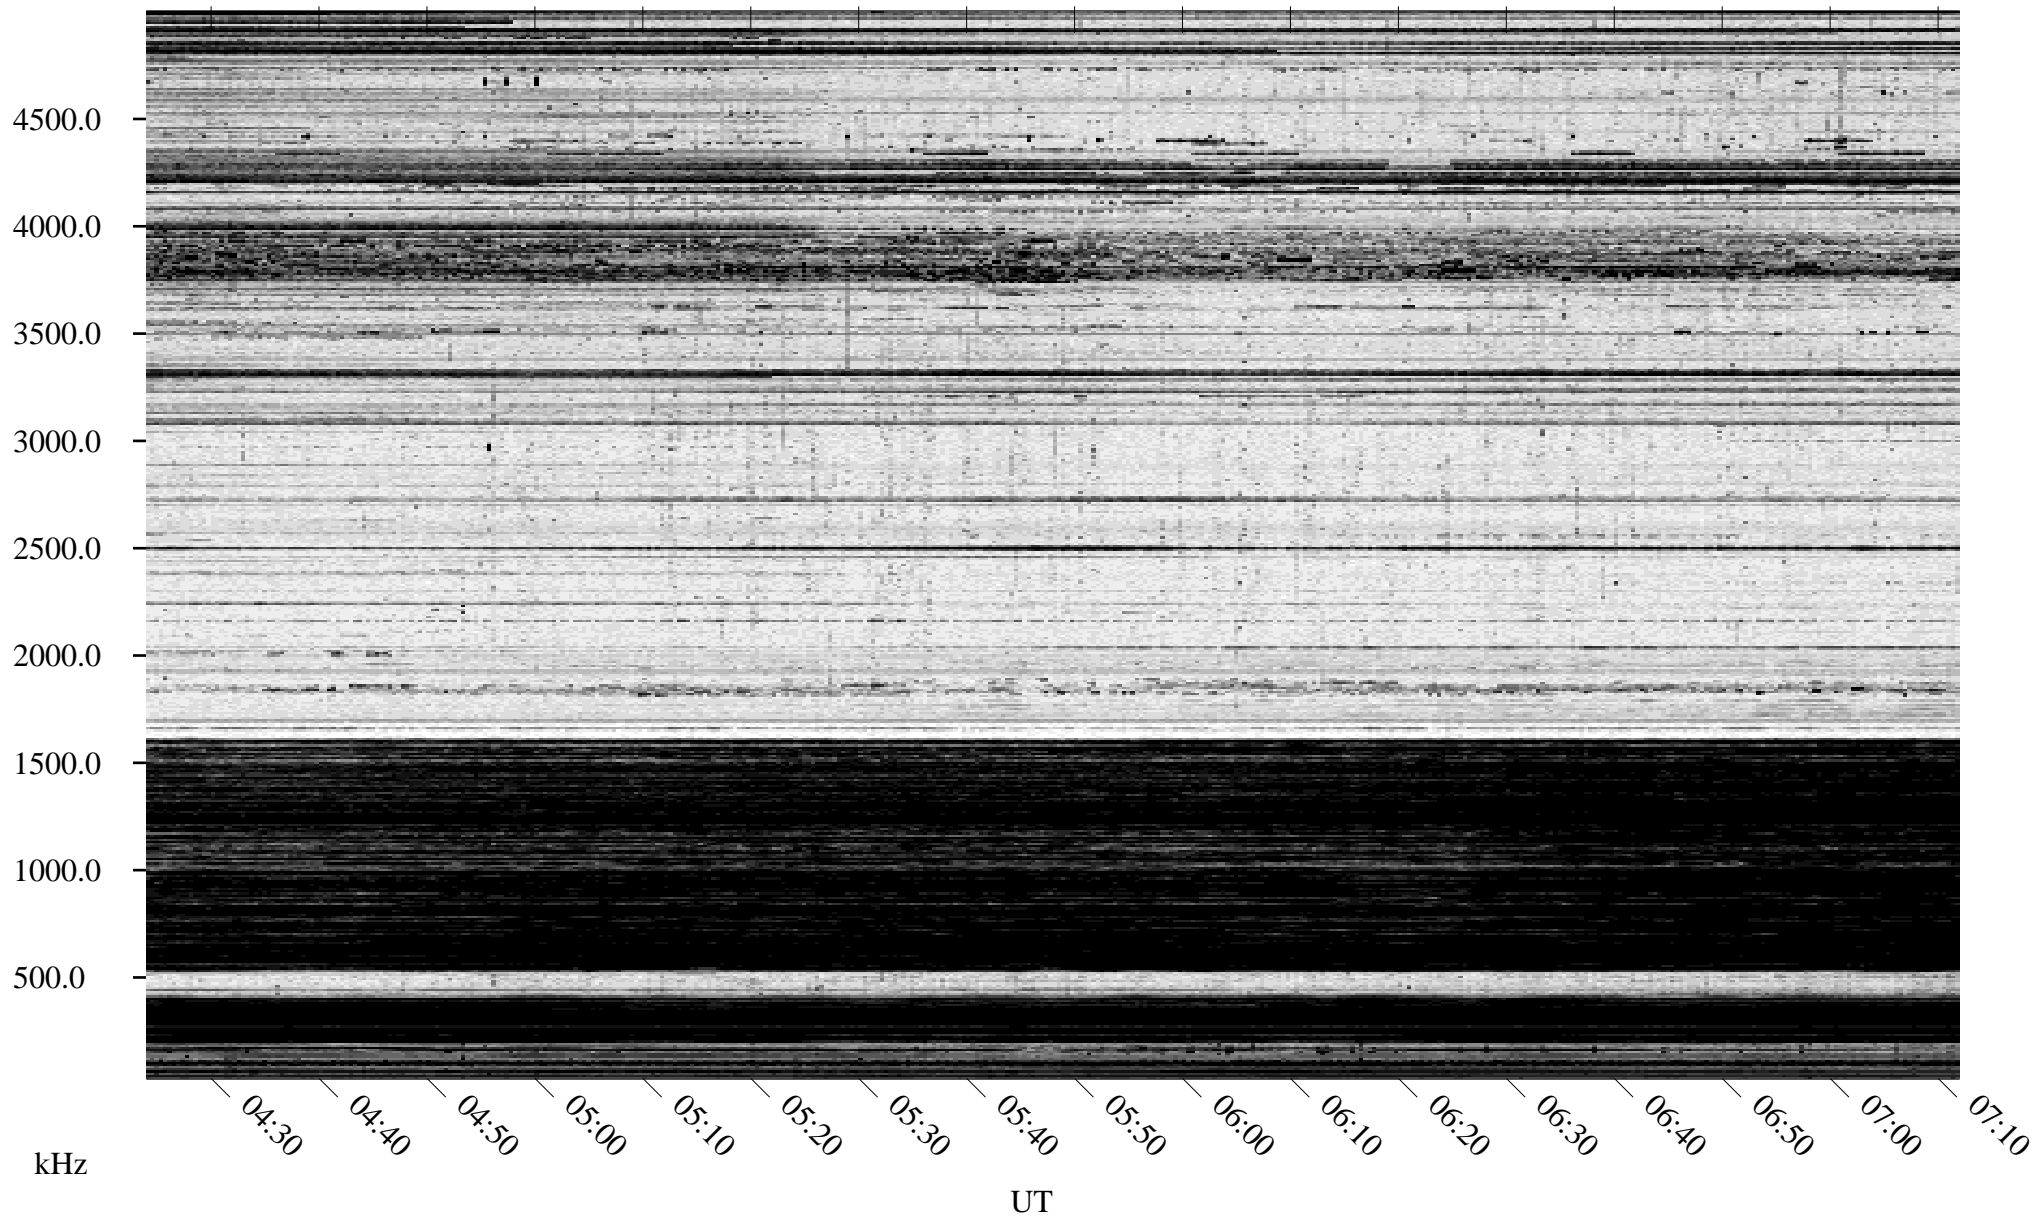

03/01/1996 Churchill, Manitoba

Linear Scale Black = 161 White = 15

ch960611.r00m max_12

Page 1

03/01/1996 Churchill, Manitoba

Linear Scale Black = 161 White = 15

ch960611.r00m max_12

Page 2

03/02/1996 Churchill, Manitoba

Linear Scale Black = 161 White = 15

ch960611.r00m max_12

Page 3

03/02/1996 Churchill, Manitoba

Linear Scale Black = 161 White = 15

ch960611.r00m max_12

Page 4

03/02/1996 Churchill, Manitoba

Linear Scale Black = 161 White = 15

ch960611.r00m max_12

Page 5

03/02/1996 Churchill, Manitoba

Linear Scale Black = 161 White = 15

ch960611.r00m max_12

Page 6

03/02/1996 Churchill, Manitoba

Linear Scale Black = 161 White = 15

ch960611.r00m max_12

Page 7

03/02/1996 Churchill, Manitoba

Linear Scale Black = 161 White = 15

ch960611.r00m max_12

Page 8