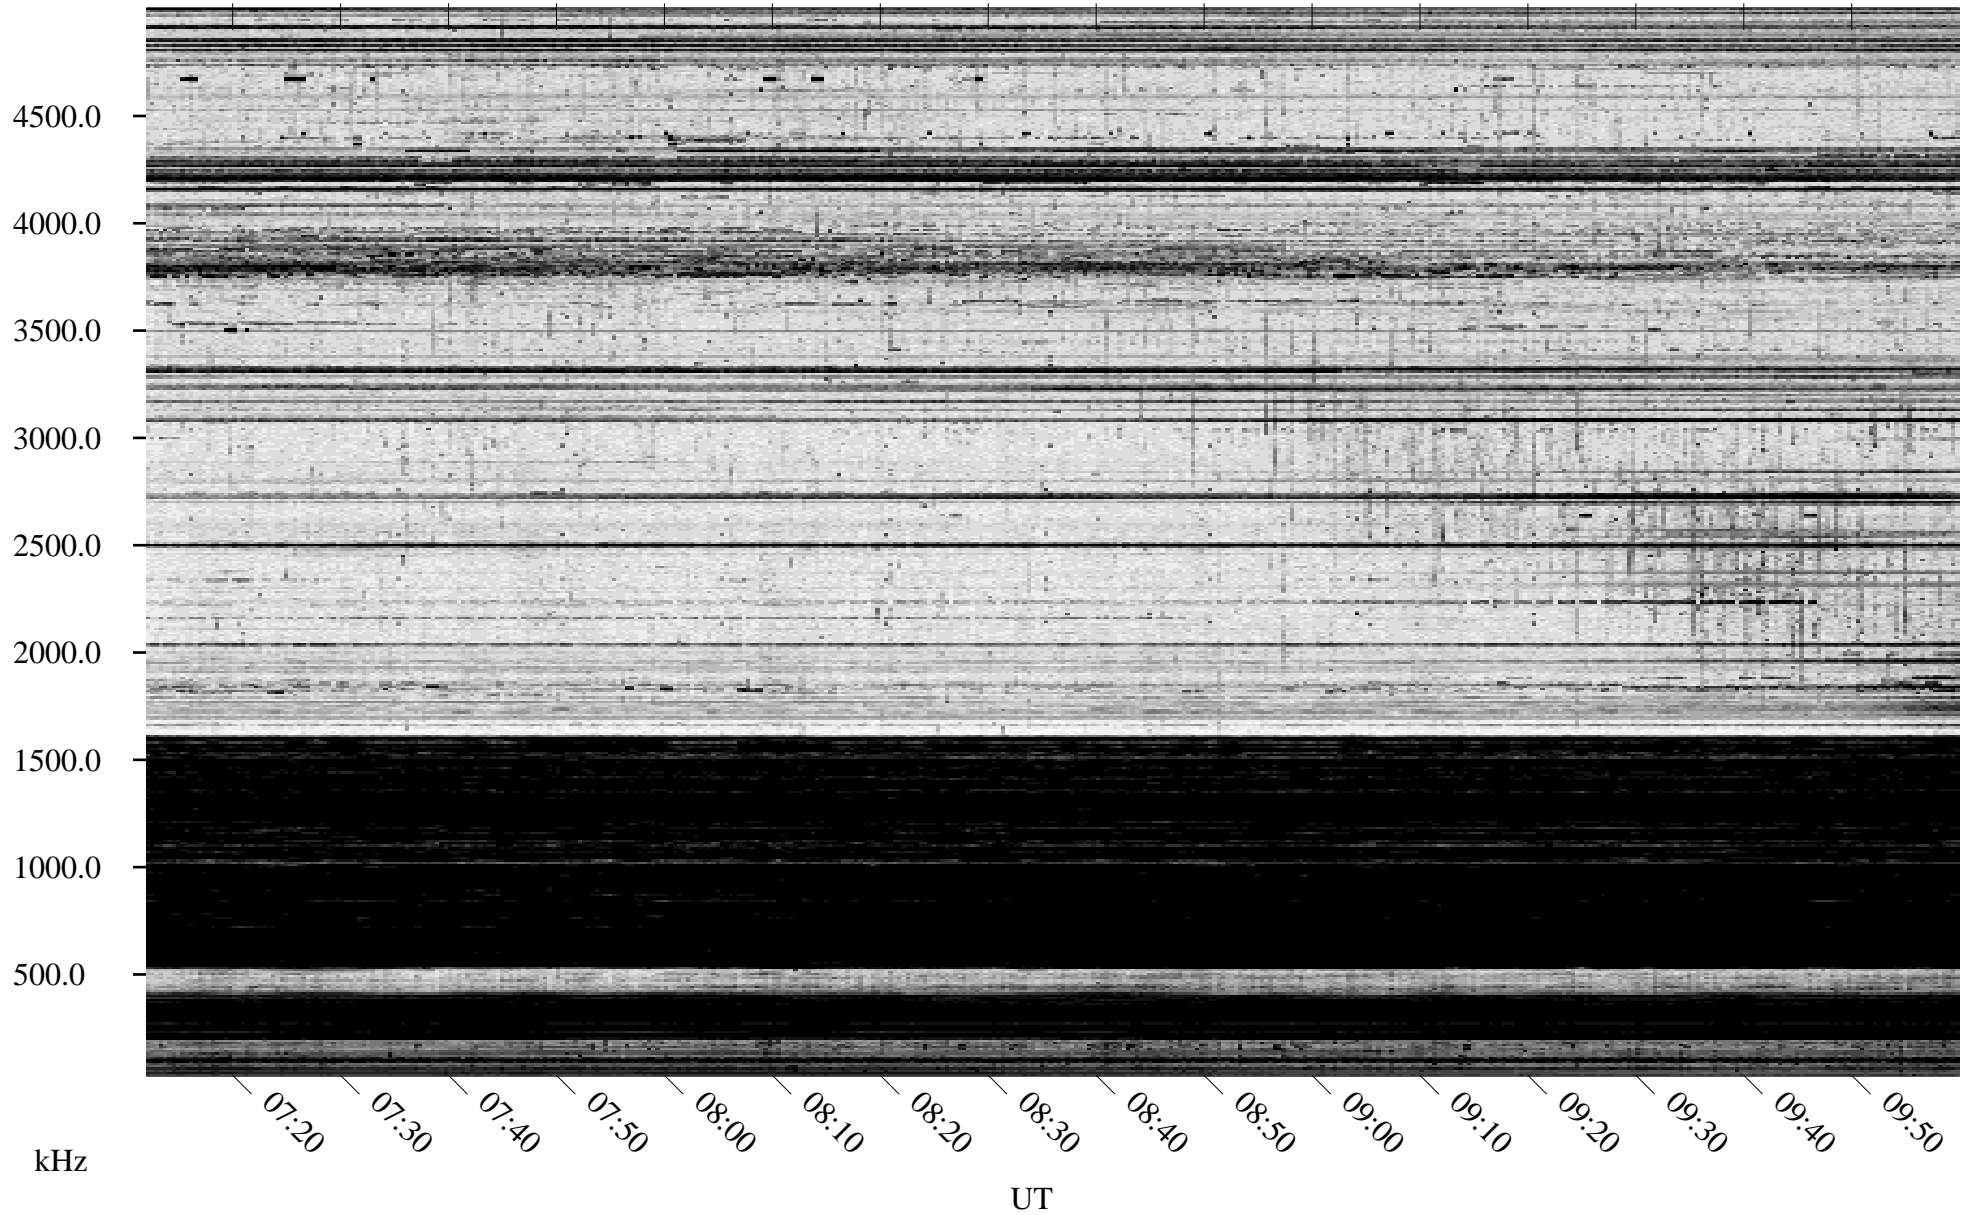

03/01/1996 Churchill, Manitoba

Linear Scale Black = 161 White = 15

ch960611.r00m max_12

Page 1

03/01/1996 Churchill, Manitoba

Linear Scale Black = 161 White = 15

ch960611.r00m max_12

Page 2

03/02/1996 Churchill, Manitoba

Linear Scale Black = 161 White = 15

ch960611.r00m max_12

Page 3

03/02/1996 Churchill, Manitoba

Linear Scale Black = 161 White = 15

ch960611.r00m max_12

Page 4

03/02/1996 Churchill, Manitoba

Linear Scale Black = 161 White = 15

ch960611.r00m max_12

Page 5

03/02/1996 Churchill, Manitoba

Linear Scale Black = 161 White = 15

ch960611.r00m max_12

Page 6

03/02/1996 Churchill, Manitoba

Linear Scale Black = 161 White = 15

ch960611.r00m max_12

Page 7

03/02/1996 Churchill, Manitoba

Linear Scale Black = 161 White = 15

ch960611.r00m max_12

Page 8