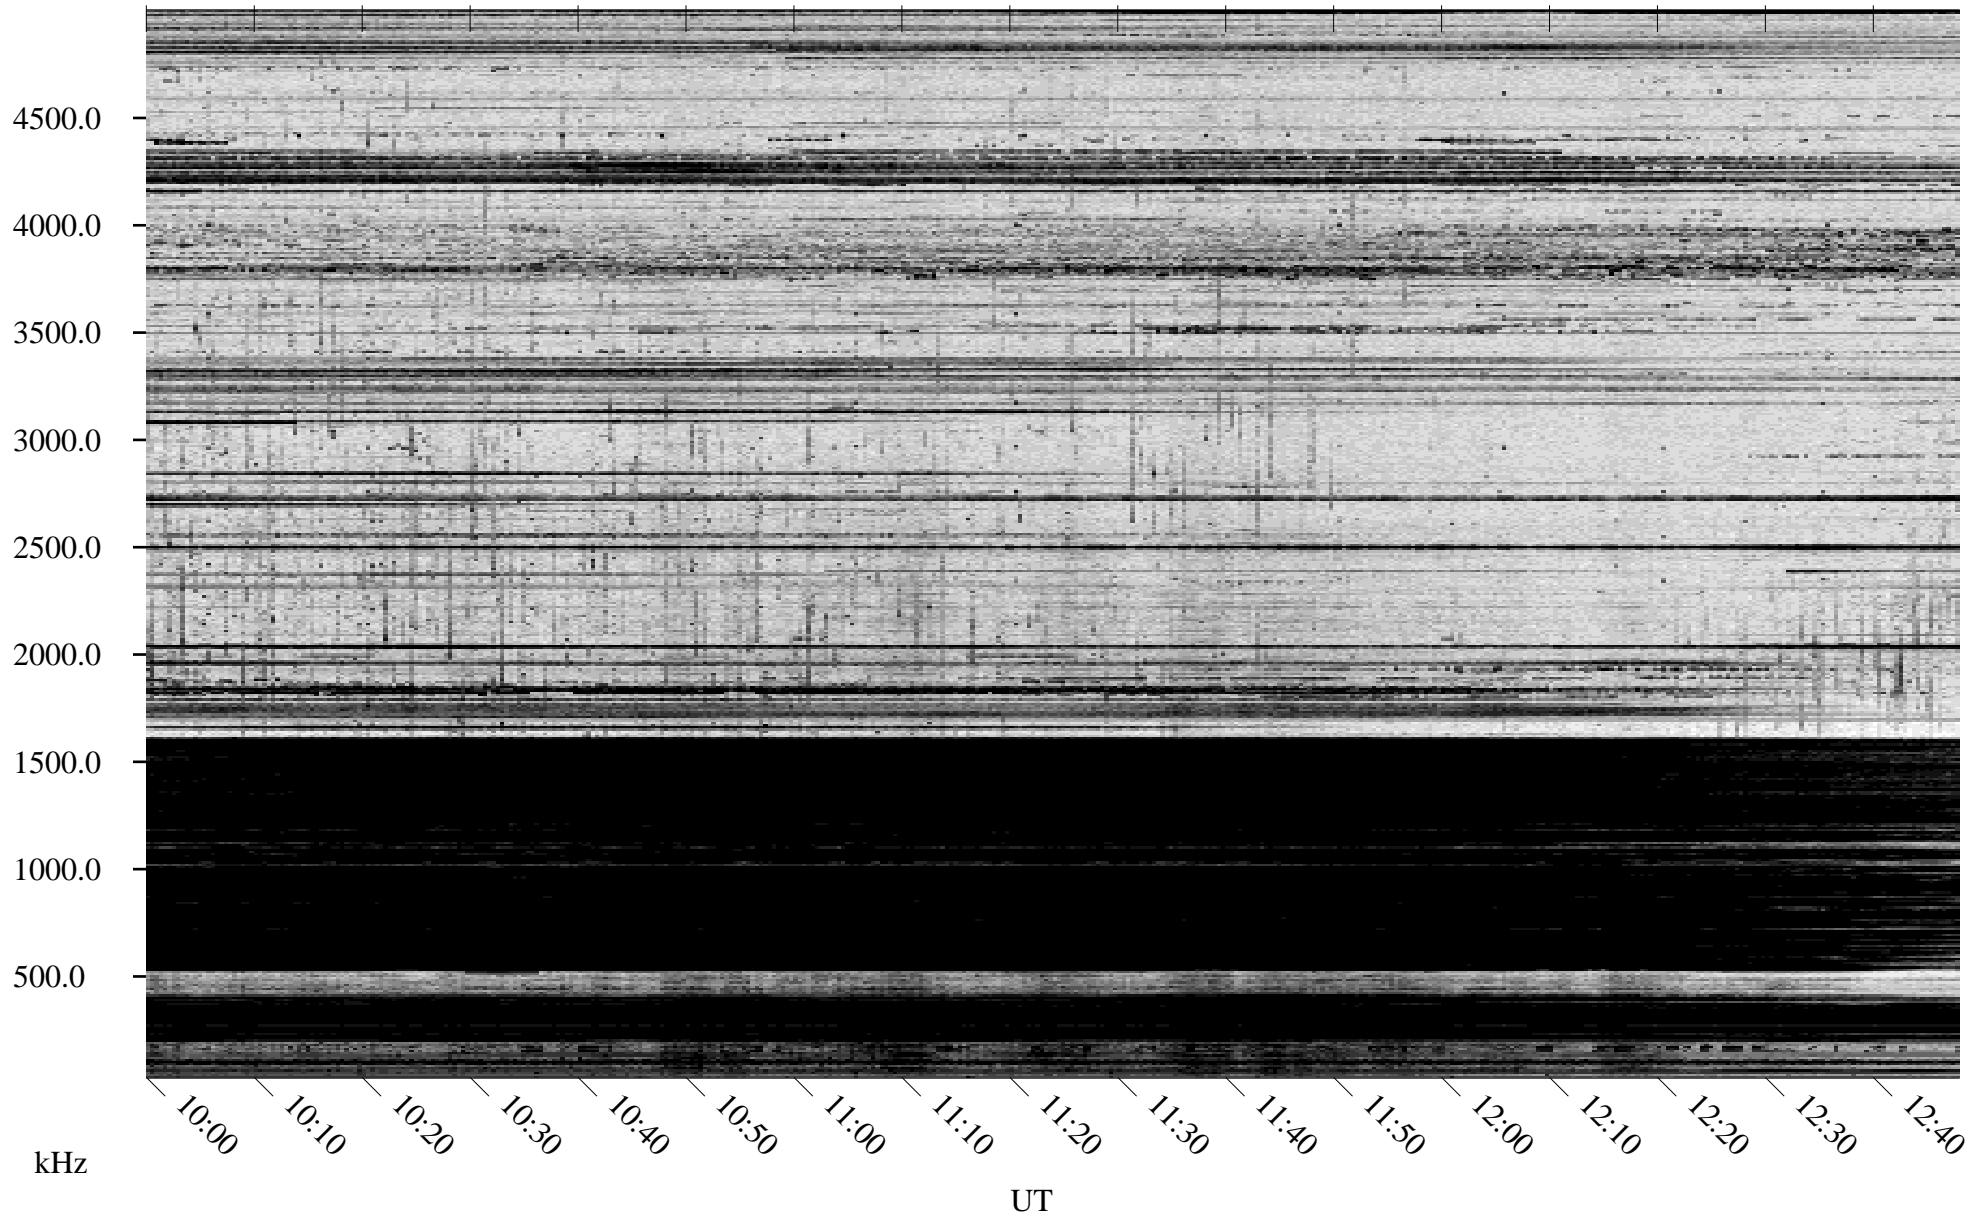

03/01/1996 Churchill, Manitoba

Linear Scale Black = 161 White = 15

ch960611.r00m max_12

Page 1

03/01/1996 Churchill, Manitoba

Linear Scale Black = 161 White = 15

ch960611.r00m max_12

Page 2

03/02/1996 Churchill, Manitoba

Linear Scale Black = 161 White = 15

ch960611.r00m max_12

Page 3

03/02/1996 Churchill, Manitoba

Linear Scale Black = 161 White = 15

ch960611.r00m max_12

Page 4

03/02/1996 Churchill, Manitoba

Linear Scale Black = 161 White = 15

ch960611.r00m max_12

Page 5

03/02/1996 Churchill, Manitoba

Linear Scale Black = 161 White = 15

ch960611.r00m max_12

Page 6

03/02/1996 Churchill, Manitoba

Linear Scale Black = 161 White = 15

ch960611.r00m max_12

Page 7

03/02/1996 Churchill, Manitoba

Linear Scale Black = 161 White = 15

ch960611.r00m max_12

Page 8