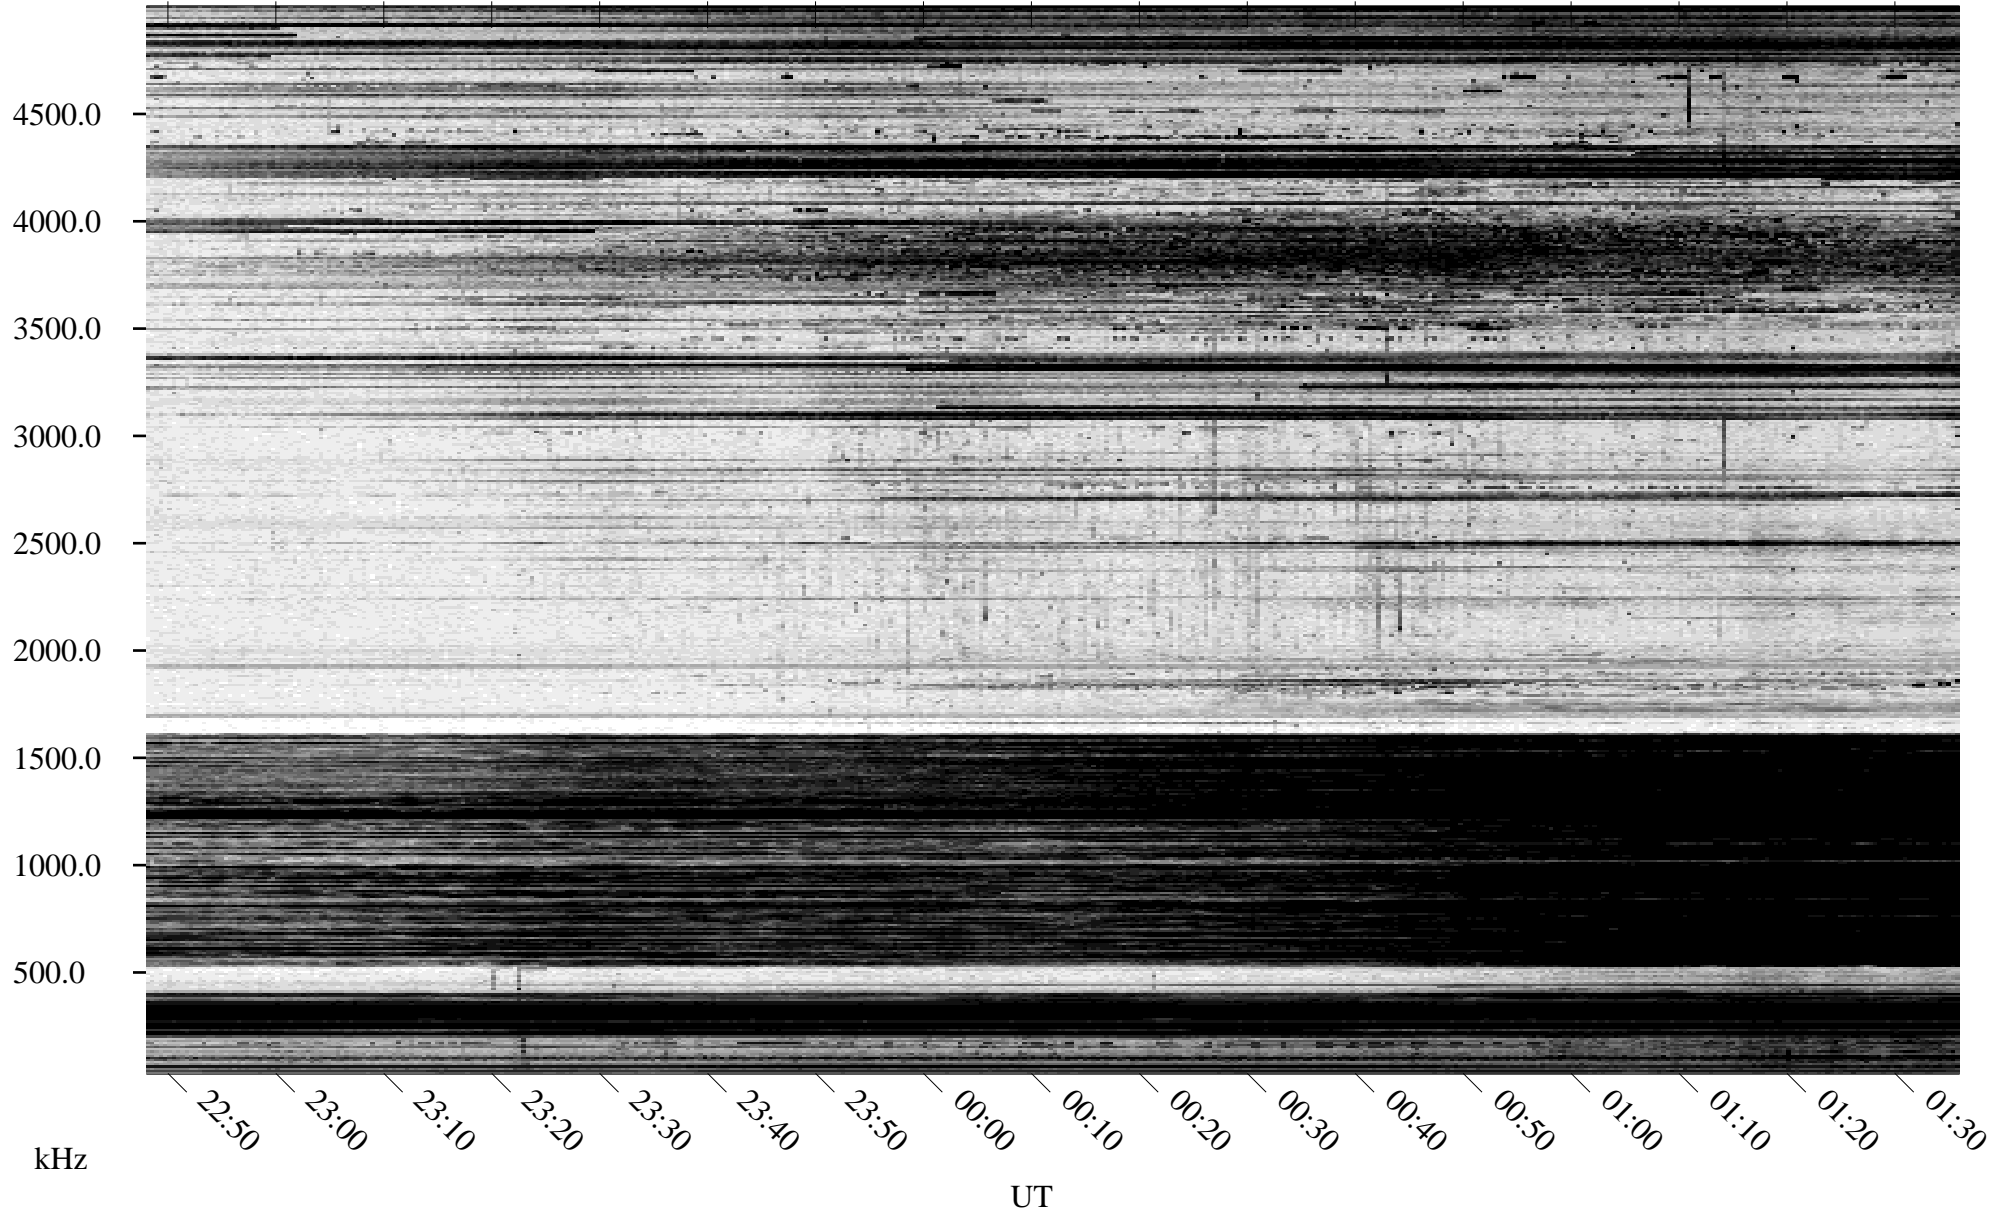

03/02/1996 Churchill, Manitoba

Linear Scale Black = 161 White = 15

ch96062l.r00m max_12

Page 1

03/02/1996 Churchill, Manitoba

Linear Scale Black = 161 White = 15

ch96062l.r00m max_12

Page 2

03/03/1996 Churchill, Manitoba

Linear Scale Black = 161 White = 15

ch96062l.r00m max_12

Page 3

03/03/1996 Churchill, Manitoba

Linear Scale Black = 161 White = 15

ch96062l.r00m max_12

Page 4

03/03/1996 Churchill, Manitoba

Linear Scale Black = 161 White = 15

ch96062l.r00m max_12

Page 5

03/03/1996 Churchill, Manitoba

Linear Scale Black = 161 White = 15

ch96062l.r00m max_12

Page 6

03/03/1996 Churchill, Manitoba

Linear Scale Black = 161 White = 15

ch96062l.r00m max_12

Page 7

03/03/1996 Churchill, Manitoba

Linear Scale Black = 161 White = 15

ch96062l.r00m max_12

Page 8