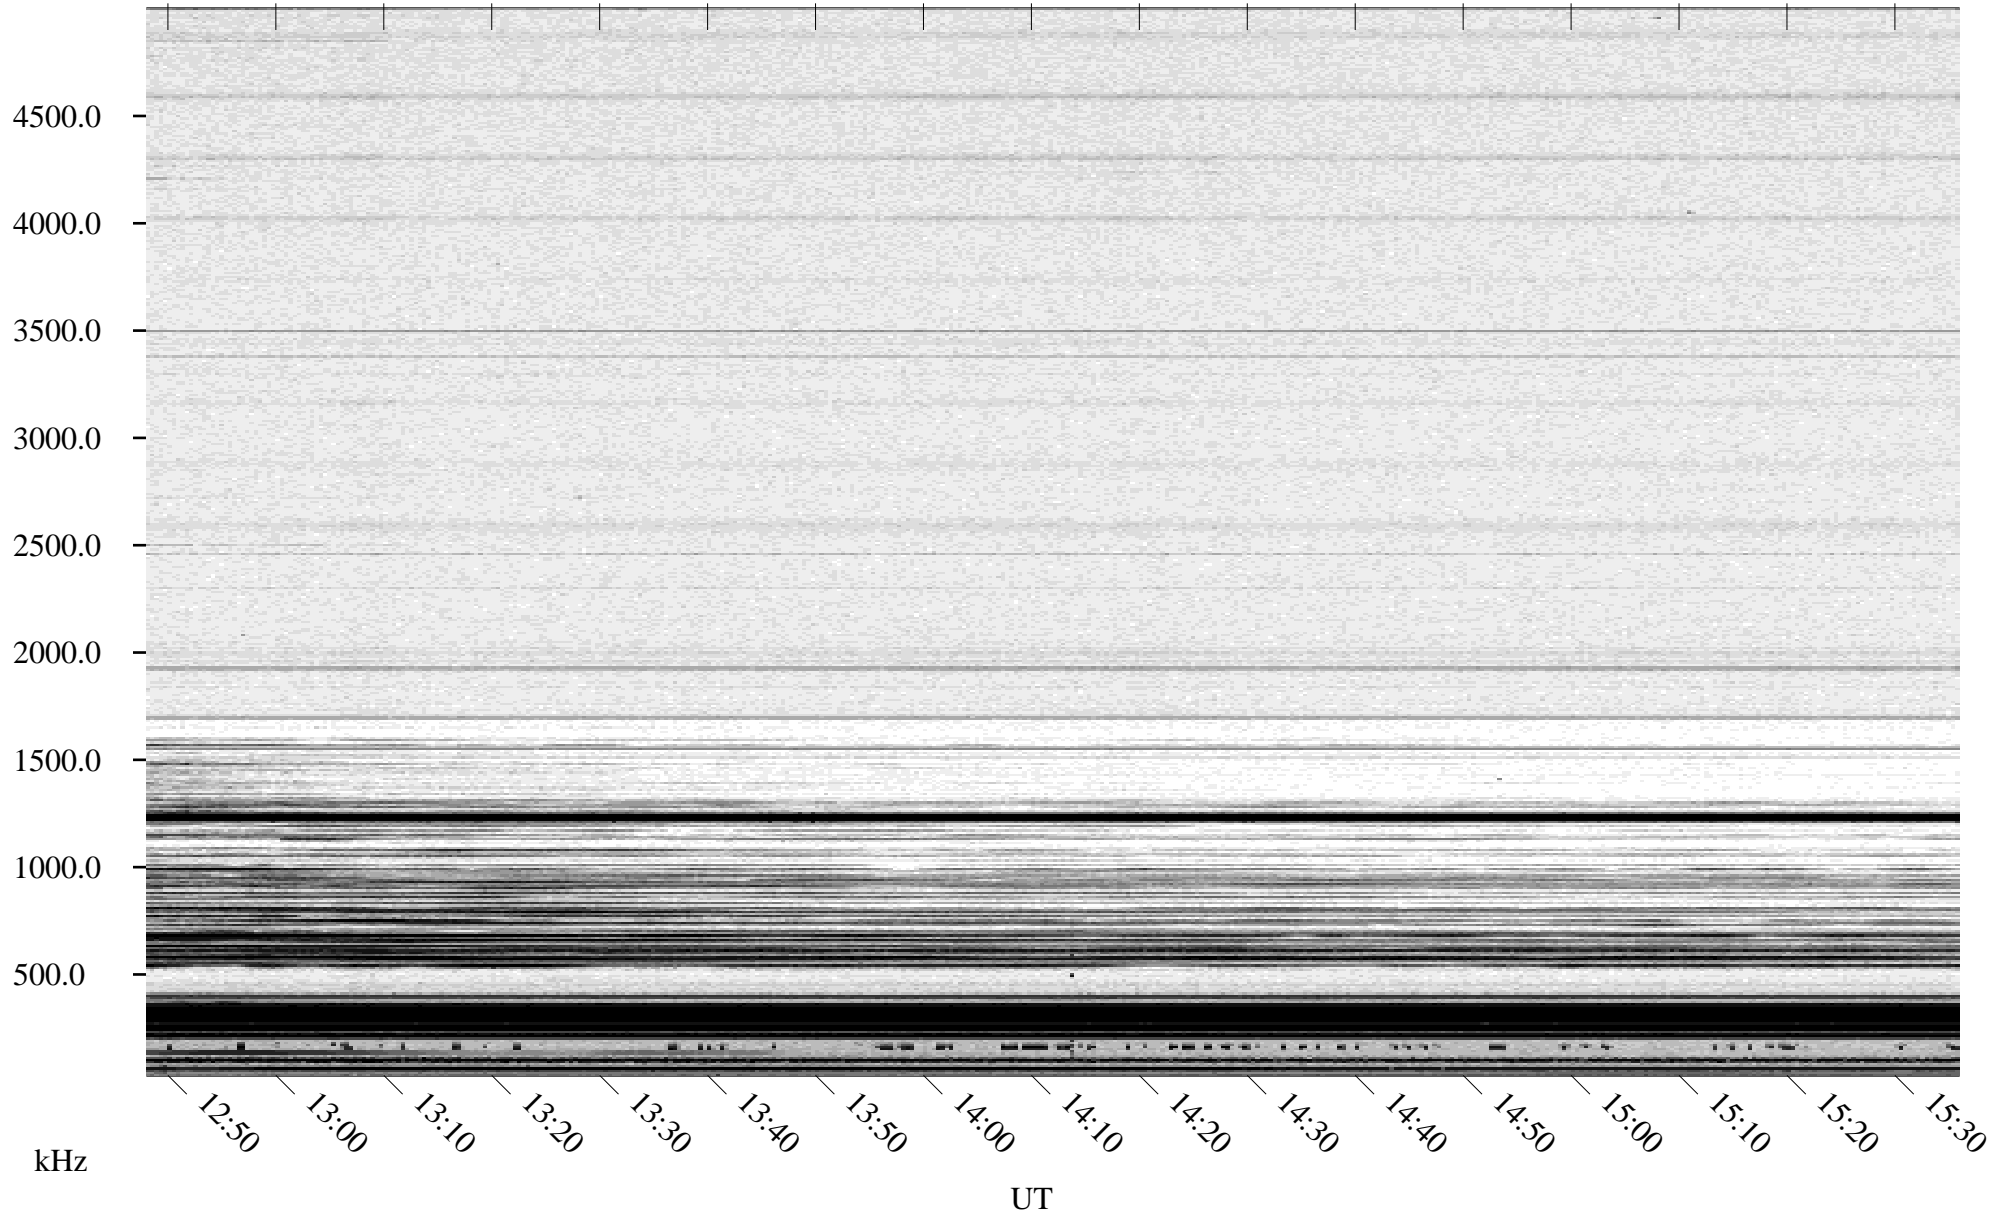

03/02/1996 Churchill, Manitoba

Linear Scale Black = 161 White = 15

ch96062l.r00m max_12

Page 1

03/02/1996 Churchill, Manitoba

Linear Scale Black = 161 White = 15

ch96062l.r00m max_12

Page 2

03/03/1996 Churchill, Manitoba

Linear Scale Black = 161 White = 15

ch96062l.r00m max_12

Page 3

03/03/1996 Churchill, Manitoba

Linear Scale Black = 161 White = 15

ch96062l.r00m max_12

Page 4

03/03/1996 Churchill, Manitoba

Linear Scale Black = 161 White = 15

ch96062l.r00m max_12

Page 5

03/03/1996 Churchill, Manitoba

Linear Scale Black = 161 White = 15

ch96062l.r00m max_12

Page 6

03/03/1996 Churchill, Manitoba

Linear Scale Black = 161 White = 15

ch96062l.r00m max_12

Page 7

03/03/1996 Churchill, Manitoba

Linear Scale Black = 161 White = 15

ch96062l.r00m max_12

Page 8