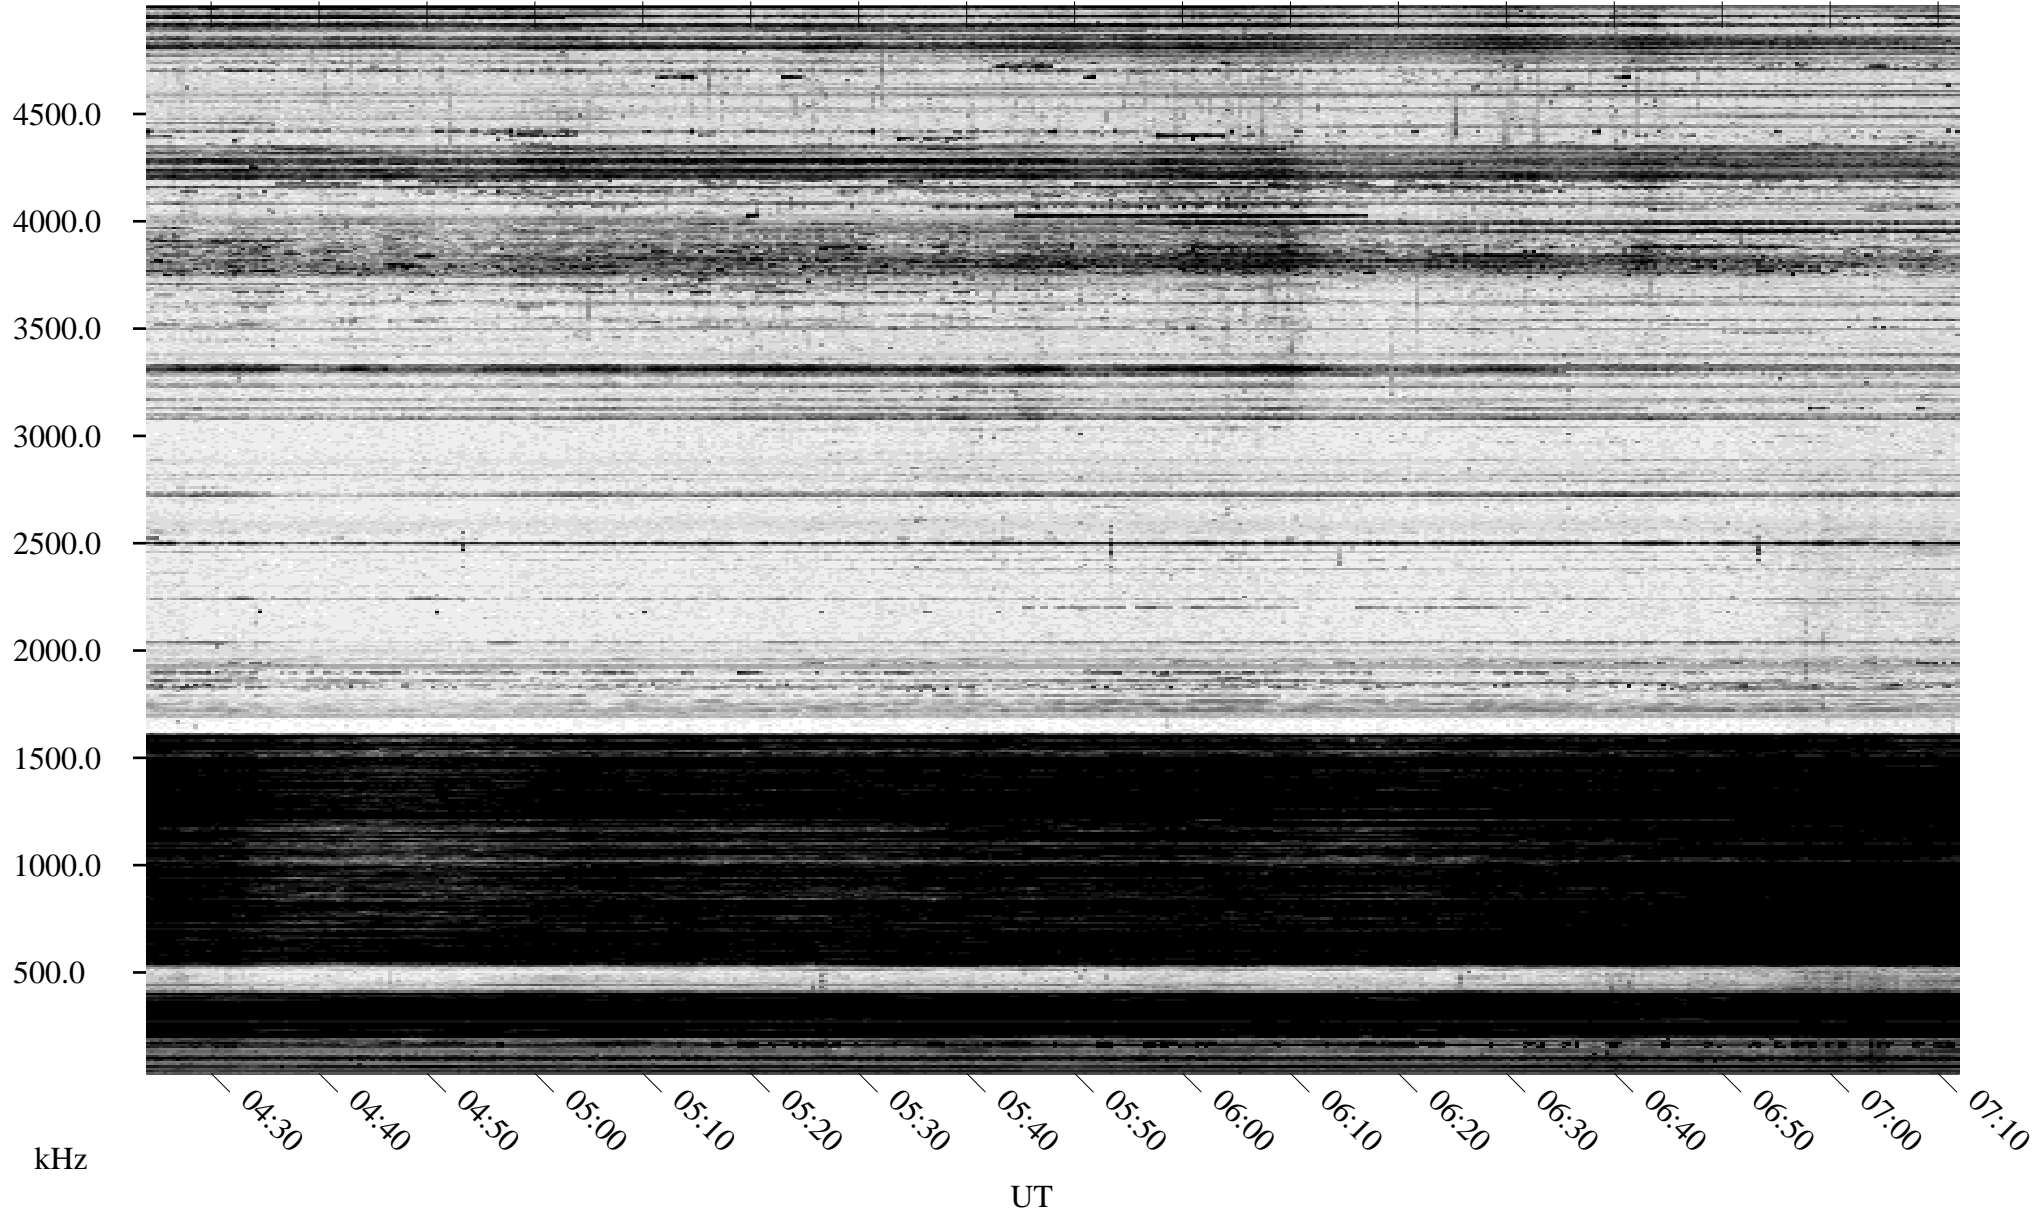

03/02/1996 Churchill, Manitoba

Linear Scale Black = 161 White = 15

ch96062l.r00m max_12

Page 1

03/02/1996 Churchill, Manitoba

Linear Scale Black = 161 White = 15

ch96062l.r00m max_12

Page 2

03/03/1996 Churchill, Manitoba

Linear Scale Black = 161 White = 15

ch96062l.r00m max_12

Page 3

03/03/1996 Churchill, Manitoba

Linear Scale Black = 161 White = 15

ch96062l.r00m max_12

Page 4

03/03/1996 Churchill, Manitoba

Linear Scale Black = 161 White = 15

ch96062l.r00m max_12

Page 5

03/03/1996 Churchill, Manitoba

Linear Scale Black = 161 White = 15

ch96062l.r00m max_12

Page 6

03/03/1996 Churchill, Manitoba

Linear Scale Black = 161 White = 15

ch96062l.r00m max_12

Page 7

03/03/1996 Churchill, Manitoba

Linear Scale Black = 161 White = 15

ch96062l.r00m max_12

Page 8