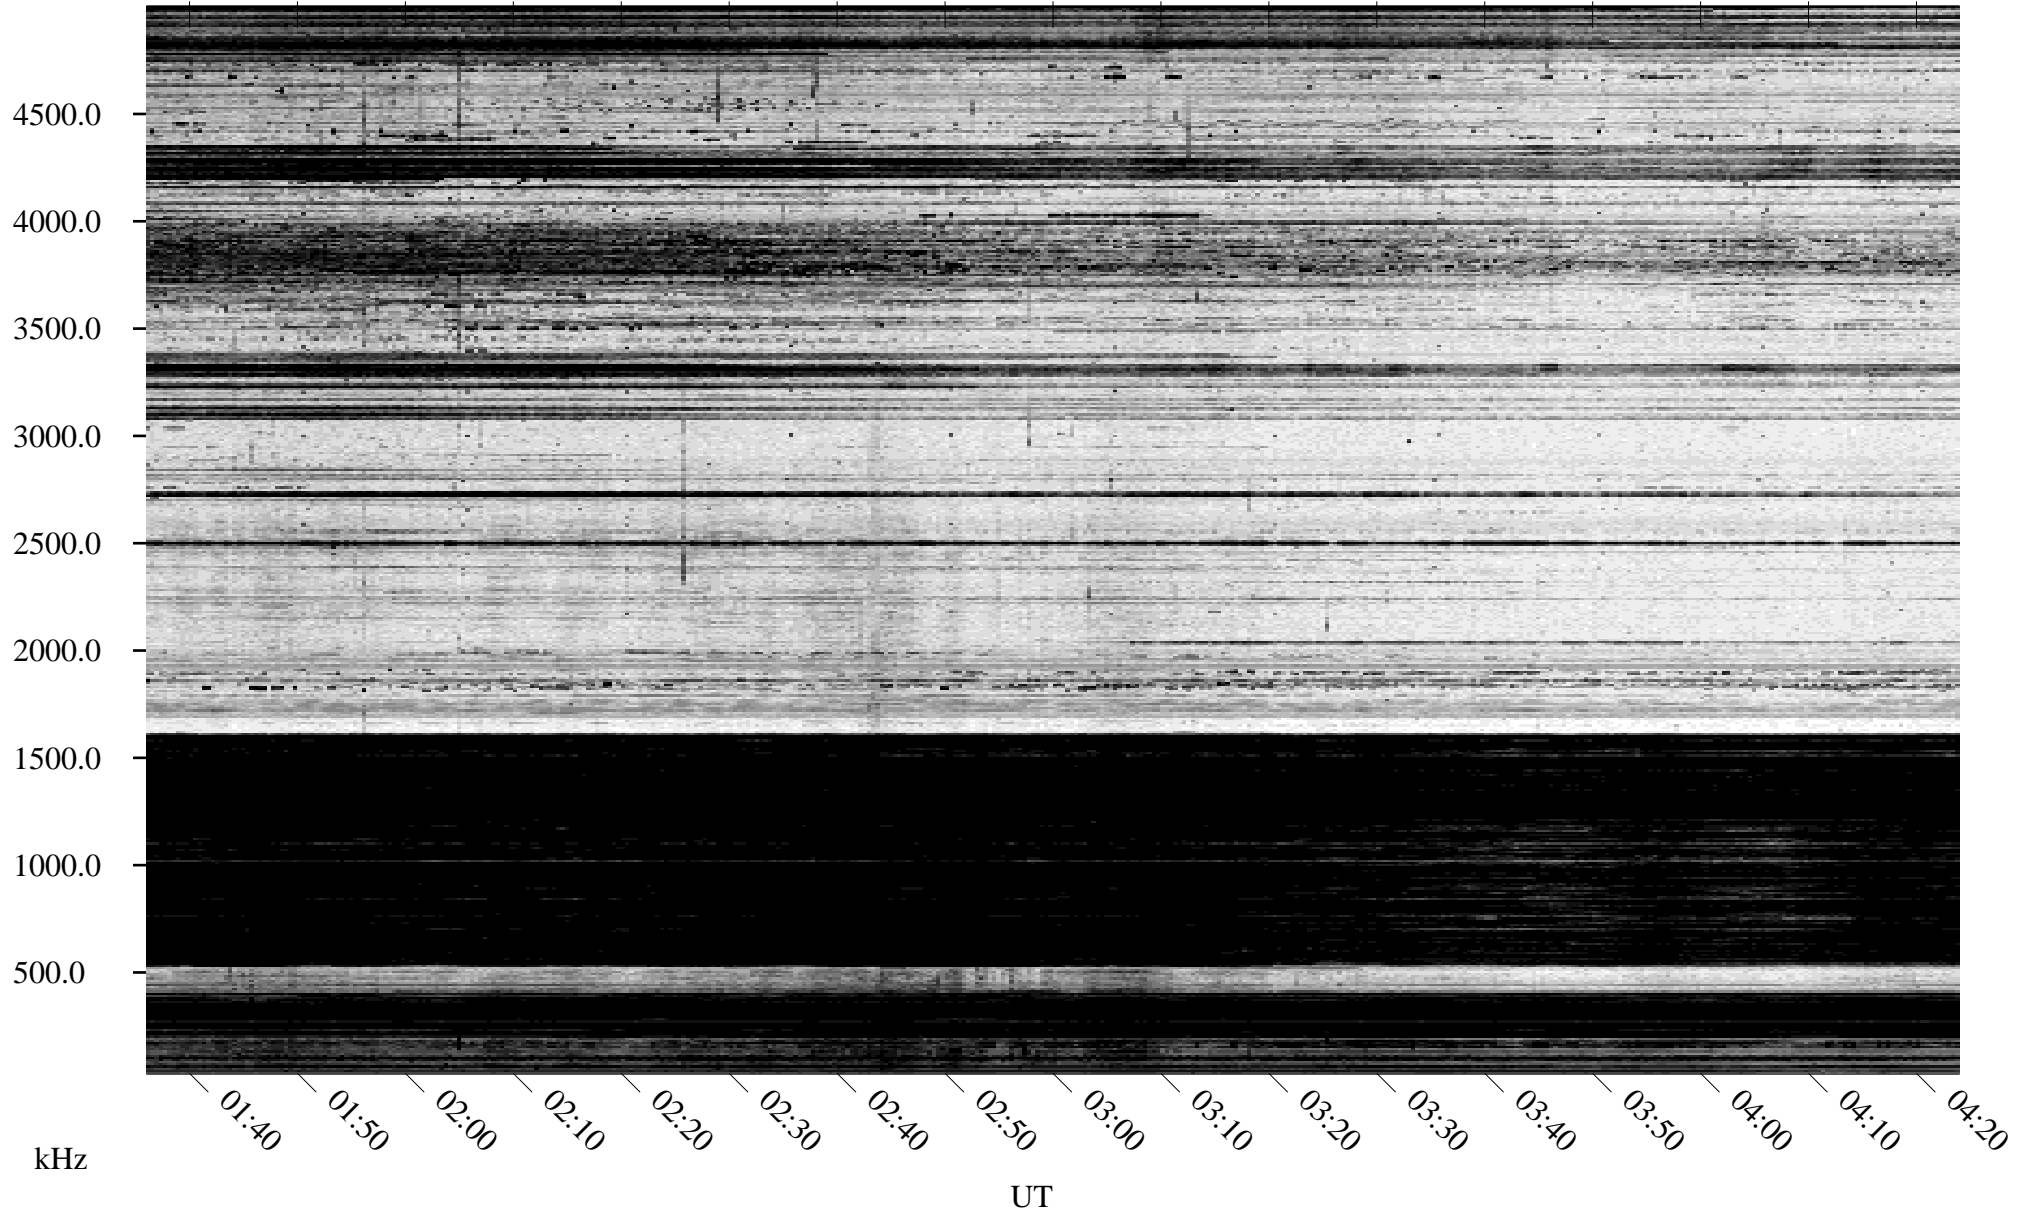

03/02/1996 Churchill, Manitoba

Linear Scale Black = 161 White = 15

ch96062l.r00m max_12

Page 1

03/02/1996 Churchill, Manitoba

Linear Scale Black = 161 White = 15

ch96062l.r00m max_12

Page 2

03/03/1996 Churchill, Manitoba

Linear Scale Black = 161 White = 15

ch96062l.r00m max_12

Page 3

03/03/1996 Churchill, Manitoba

Linear Scale Black = 161 White = 15

ch96062l.r00m max_12

Page 4

03/03/1996 Churchill, Manitoba

Linear Scale Black = 161 White = 15

ch96062l.r00m max_12

Page 5

03/03/1996 Churchill, Manitoba

Linear Scale Black = 161 White = 15

ch96062l.r00m max_12

Page 6

03/03/1996 Churchill, Manitoba

Linear Scale Black = 161 White = 15

ch96062l.r00m max_12

Page 7

03/03/1996 Churchill, Manitoba

Linear Scale Black = 161 White = 15

ch96062l.r00m max_12

Page 8