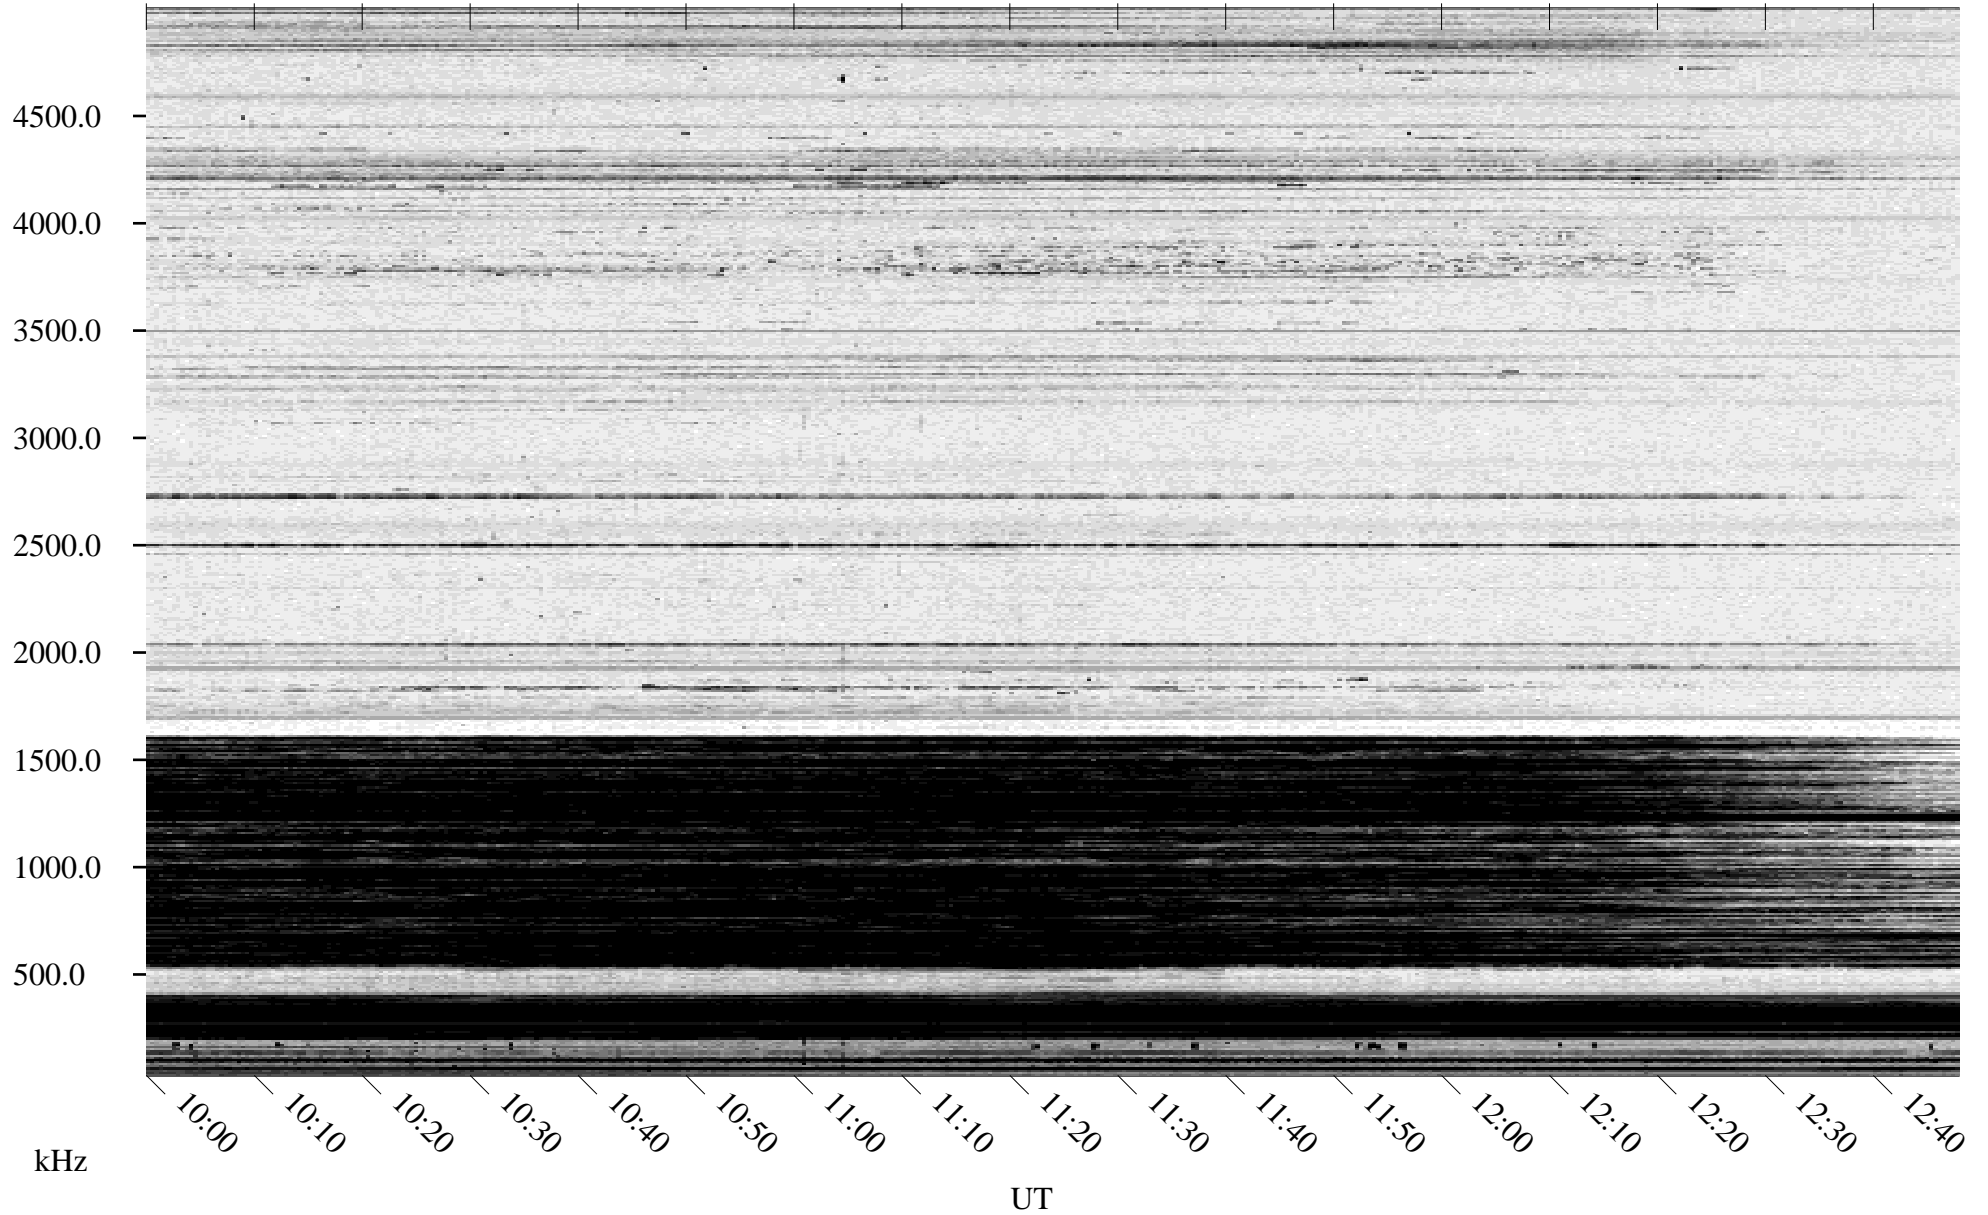

03/02/1996 Churchill, Manitoba

Linear Scale Black = 161 White = 15

ch96062l.r00m max_12

Page 1

03/02/1996 Churchill, Manitoba

Linear Scale Black = 161 White = 15

ch96062l.r00m max_12

Page 2

03/03/1996 Churchill, Manitoba

Linear Scale Black = 161 White = 15

ch96062l.r00m max_12

Page 3

03/03/1996 Churchill, Manitoba

Linear Scale Black = 161 White = 15

ch96062l.r00m max_12

Page 4

03/03/1996 Churchill, Manitoba

Linear Scale Black = 161 White = 15

ch96062l.r00m max_12

Page 5

03/03/1996 Churchill, Manitoba

Linear Scale Black = 161 White = 15

ch96062l.r00m max_12

Page 6

03/03/1996 Churchill, Manitoba

Linear Scale Black = 161 White = 15

ch96062l.r00m max_12

Page 7

03/03/1996 Churchill, Manitoba

Linear Scale Black = 161 White = 15

ch96062l.r00m max_12

Page 8