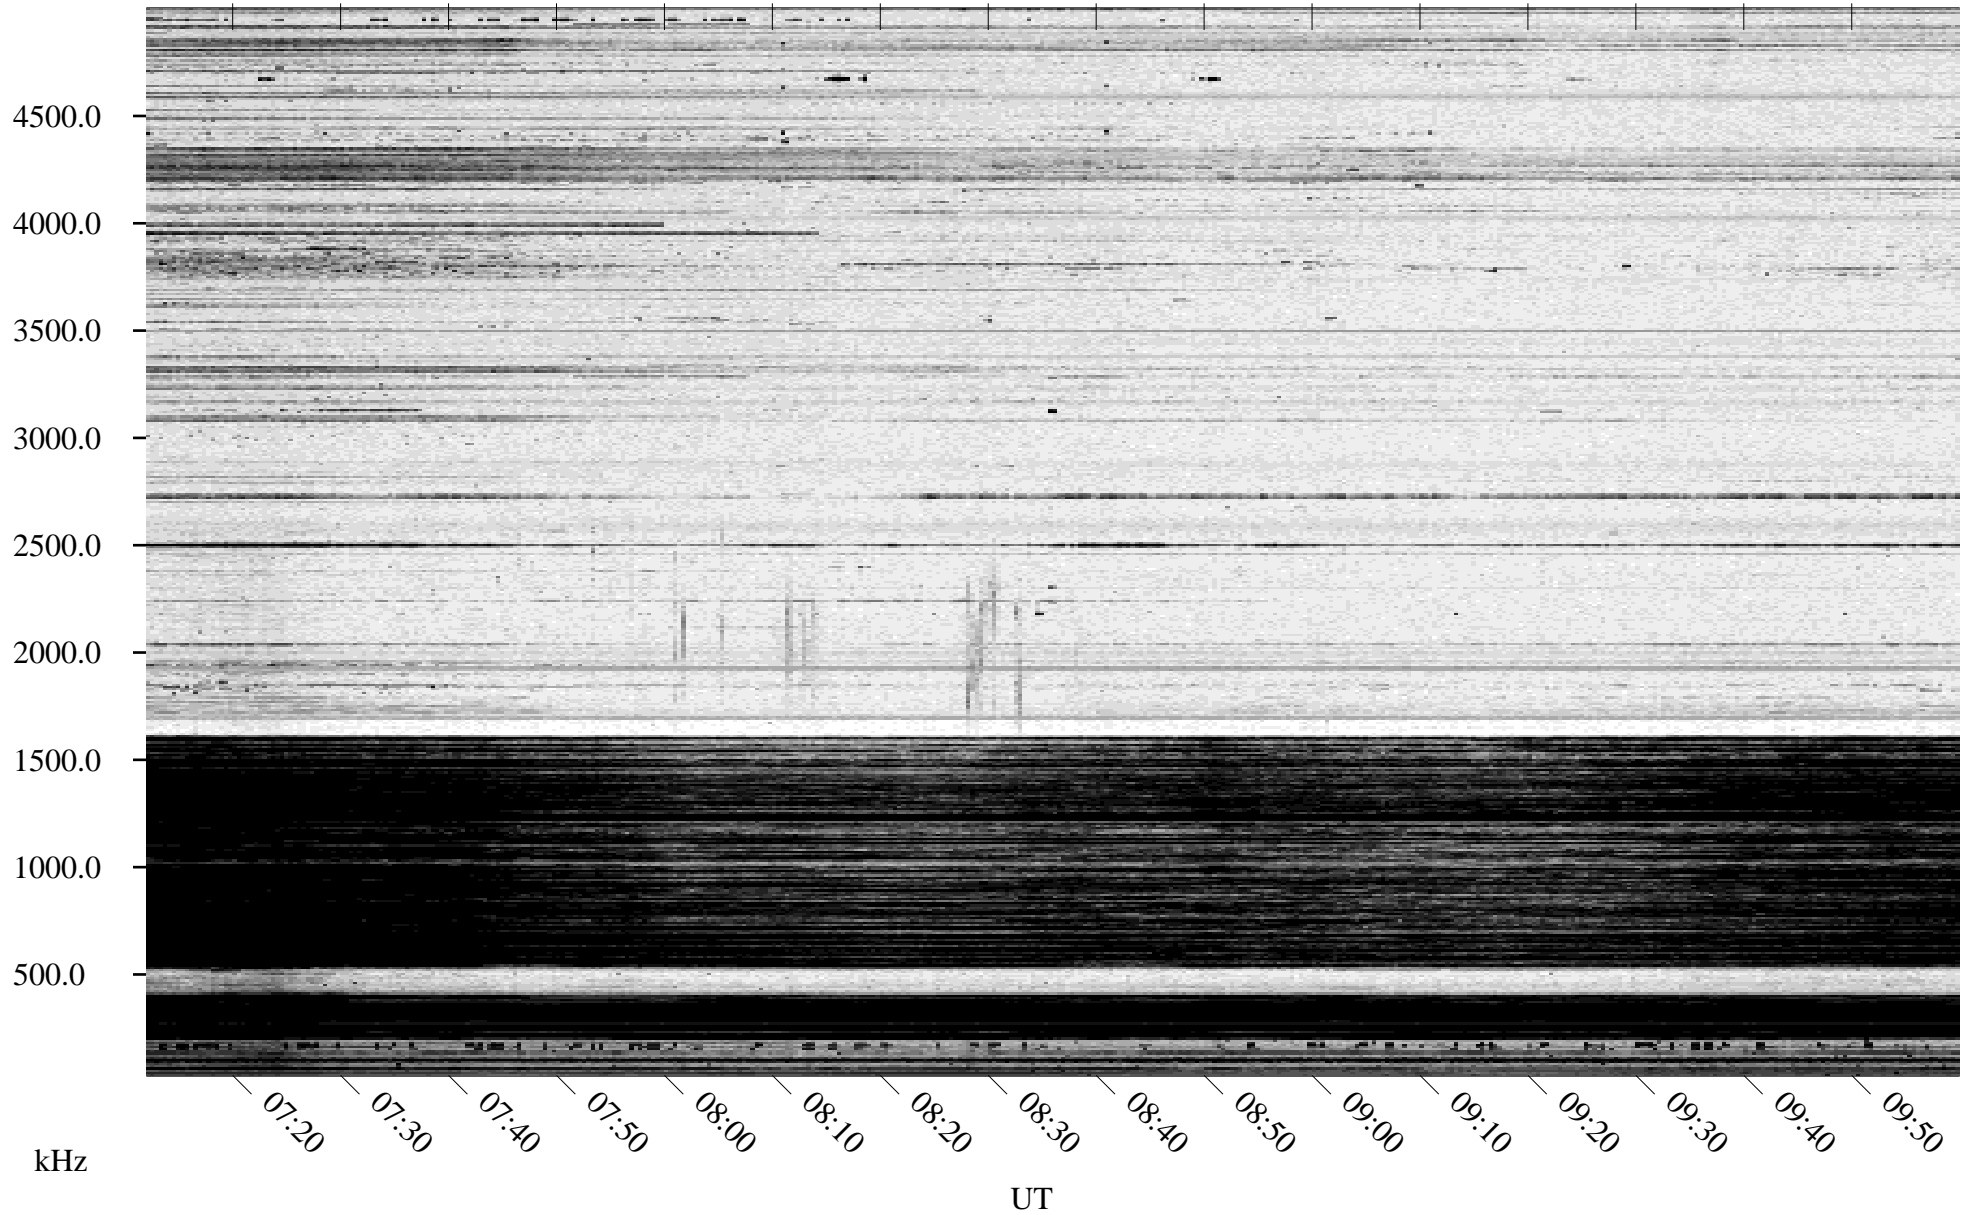

03/02/1996 Churchill, Manitoba

Linear Scale Black = 161 White = 15

ch96062l.r00m max_12

Page 1

03/02/1996 Churchill, Manitoba

Linear Scale Black = 161 White = 15

ch96062l.r00m max_12

Page 2

03/03/1996 Churchill, Manitoba

Linear Scale Black = 161 White = 15

ch96062l.r00m max_12

Page 3

03/03/1996 Churchill, Manitoba

Linear Scale Black = 161 White = 15

ch96062l.r00m max_12

Page 4

03/03/1996 Churchill, Manitoba

Linear Scale Black = 161 White = 15

ch96062l.r00m max_12

Page 5

03/03/1996 Churchill, Manitoba

Linear Scale Black = 161 White = 15

ch96062l.r00m max_12

Page 6

03/03/1996 Churchill, Manitoba

Linear Scale Black = 161 White = 15

ch96062l.r00m max_12

Page 7

03/03/1996 Churchill, Manitoba

Linear Scale Black = 161 White = 15

ch96062l.r00m max_12

Page 8