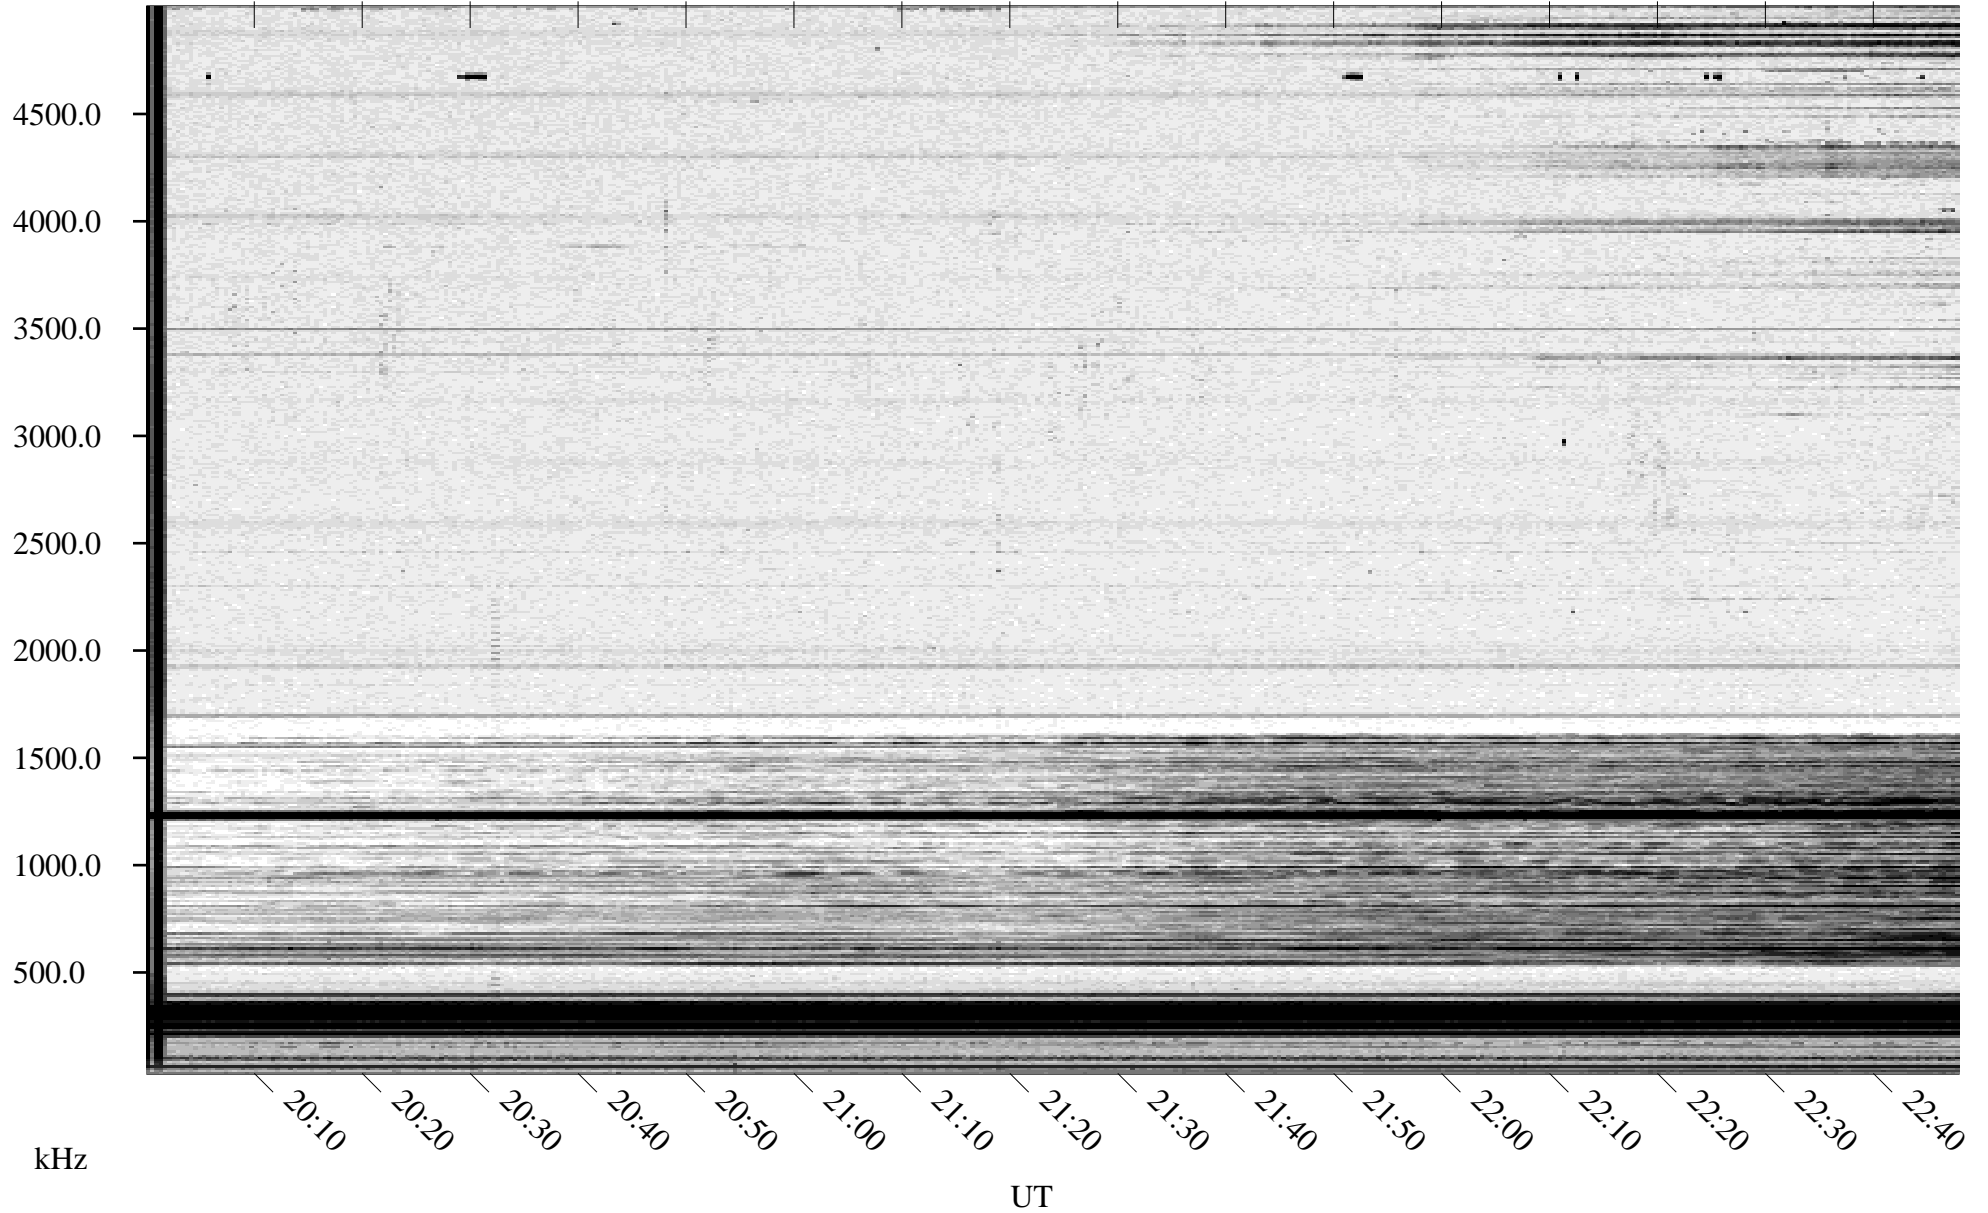

03/02/1996 Churchill, Manitoba

Linear Scale Black = 161 White = 15

ch96062l.r00m max_12

Page 1

03/02/1996 Churchill, Manitoba

Linear Scale Black = 161 White = 15

ch96062l.r00m max_12

Page 2

03/03/1996 Churchill, Manitoba

Linear Scale Black = 161 White = 15

ch96062l.r00m max_12

Page 3

03/03/1996 Churchill, Manitoba

Linear Scale Black = 161 White = 15

ch96062l.r00m max_12

Page 4

03/03/1996 Churchill, Manitoba

Linear Scale Black = 161 White = 15

ch96062l.r00m max_12

Page 5

03/03/1996 Churchill, Manitoba

Linear Scale Black = 161 White = 15

ch96062l.r00m max_12

Page 6

03/03/1996 Churchill, Manitoba

Linear Scale Black = 161 White = 15

ch96062l.r00m max_12

Page 7

03/03/1996 Churchill, Manitoba

Linear Scale Black = 161 White = 15

ch96062l.r00m max_12

Page 8