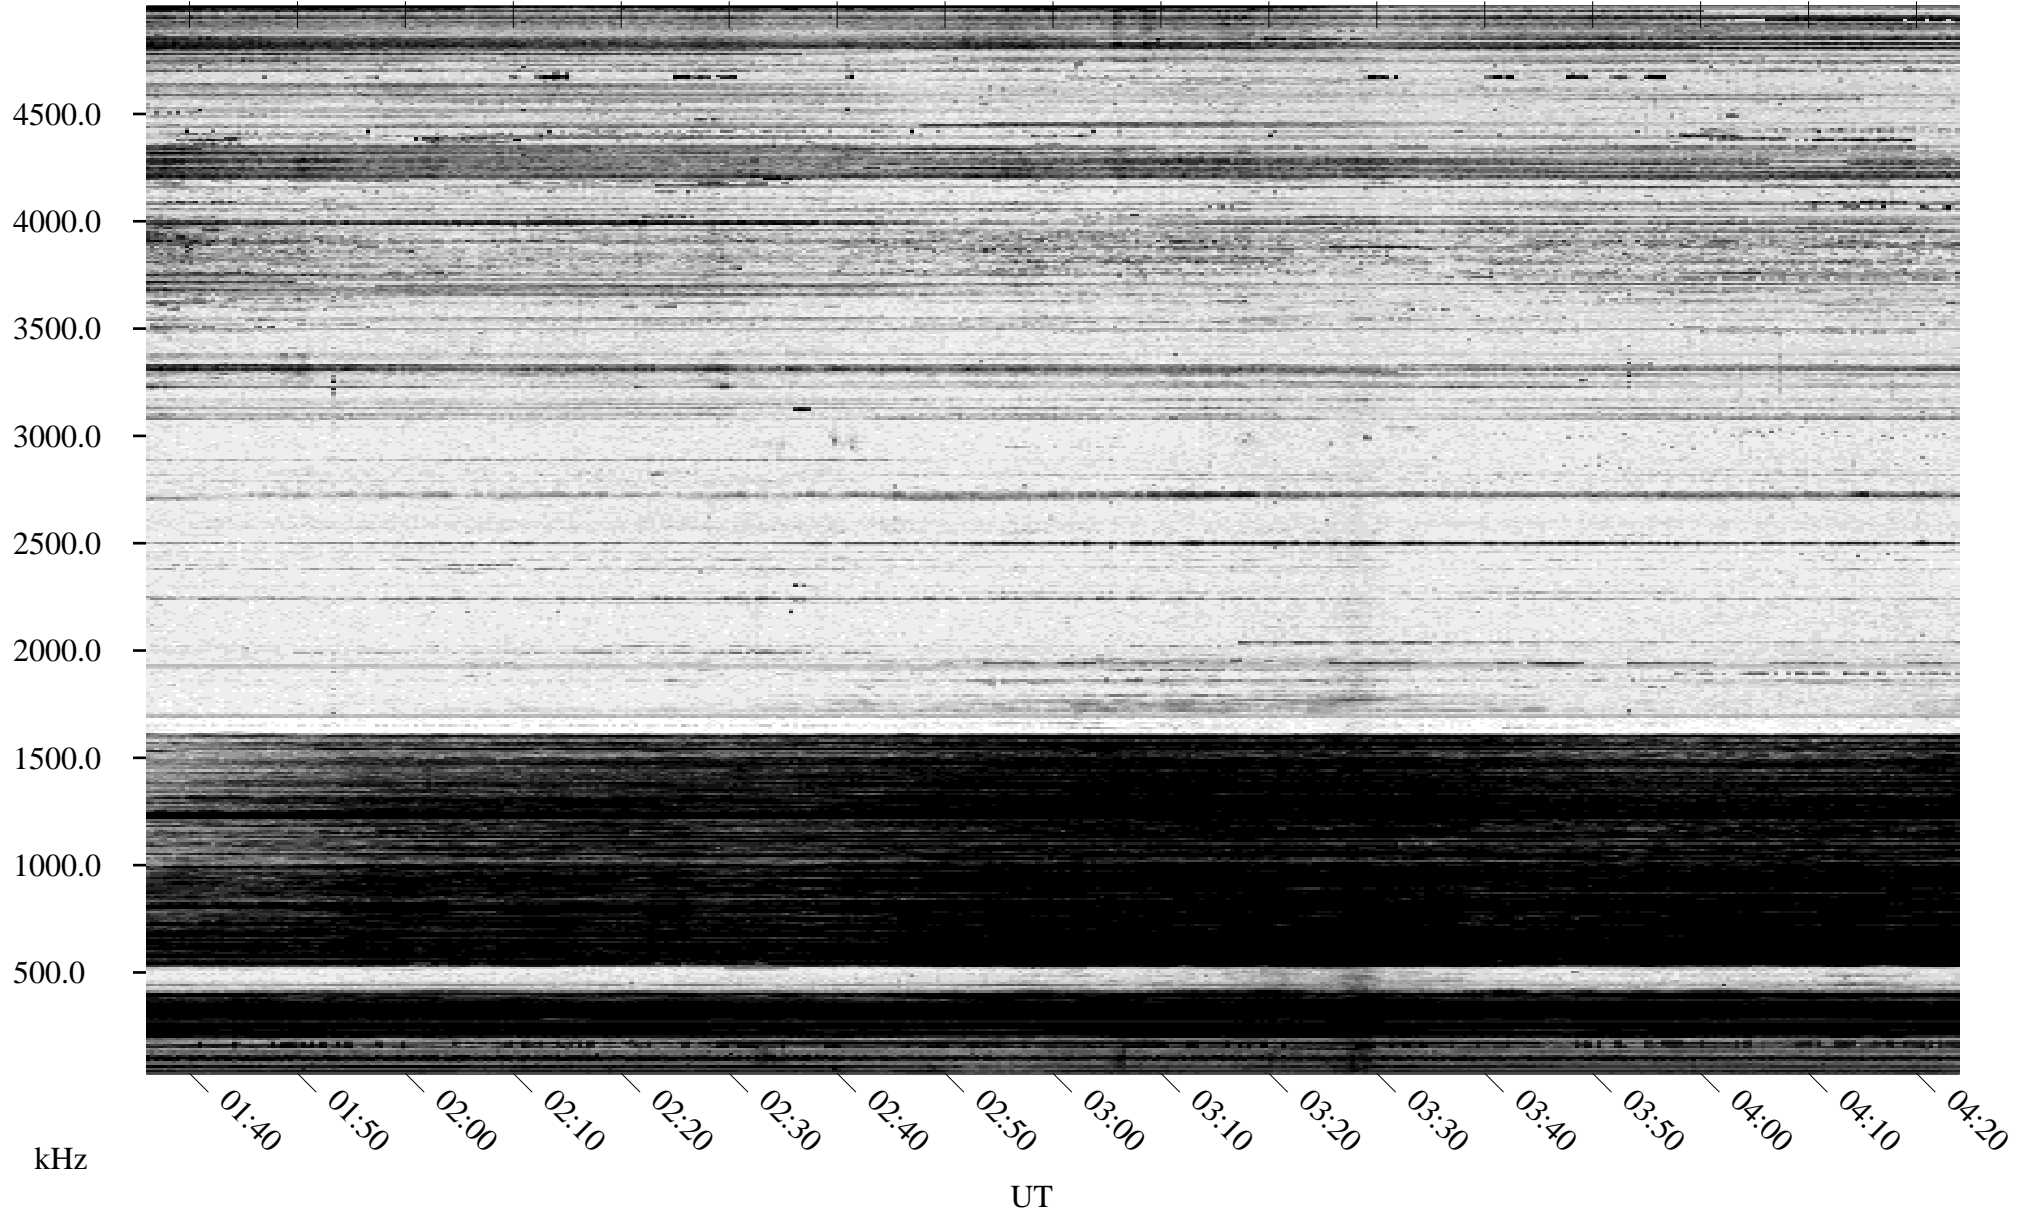

03/03/1996 Churchill, Manitoba

Linear Scale Black = 161 White = 15

ch96063l.r00m max_12

Page 1

03/03/1996 Churchill, Manitoba

Linear Scale Black = 161 White = 15

ch96063l.r00m max_12

Page 2

03/04/1996 Churchill, Manitoba

Linear Scale Black = 161 White = 15

ch96063l.r00m max_12

Page 3

03/04/1996 Churchill, Manitoba

Linear Scale Black = 161 White = 15

ch96063l.r00m max_12

Page 4

03/04/1996 Churchill, Manitoba

Linear Scale Black = 161 White = 15

ch96063l.r00m max_12

Page 5

03/04/1996 Churchill, Manitoba

Linear Scale Black = 161 White = 15

ch96063l.r00m max_12

Page 6

03/04/1996 Churchill, Manitoba

Linear Scale Black = 161 White = 15

ch96063l.r00m max_12

Page 7

03/04/1996 Churchill, Manitoba

Linear Scale Black = 161 White = 15

ch96063l.r00m max_12

Page 8