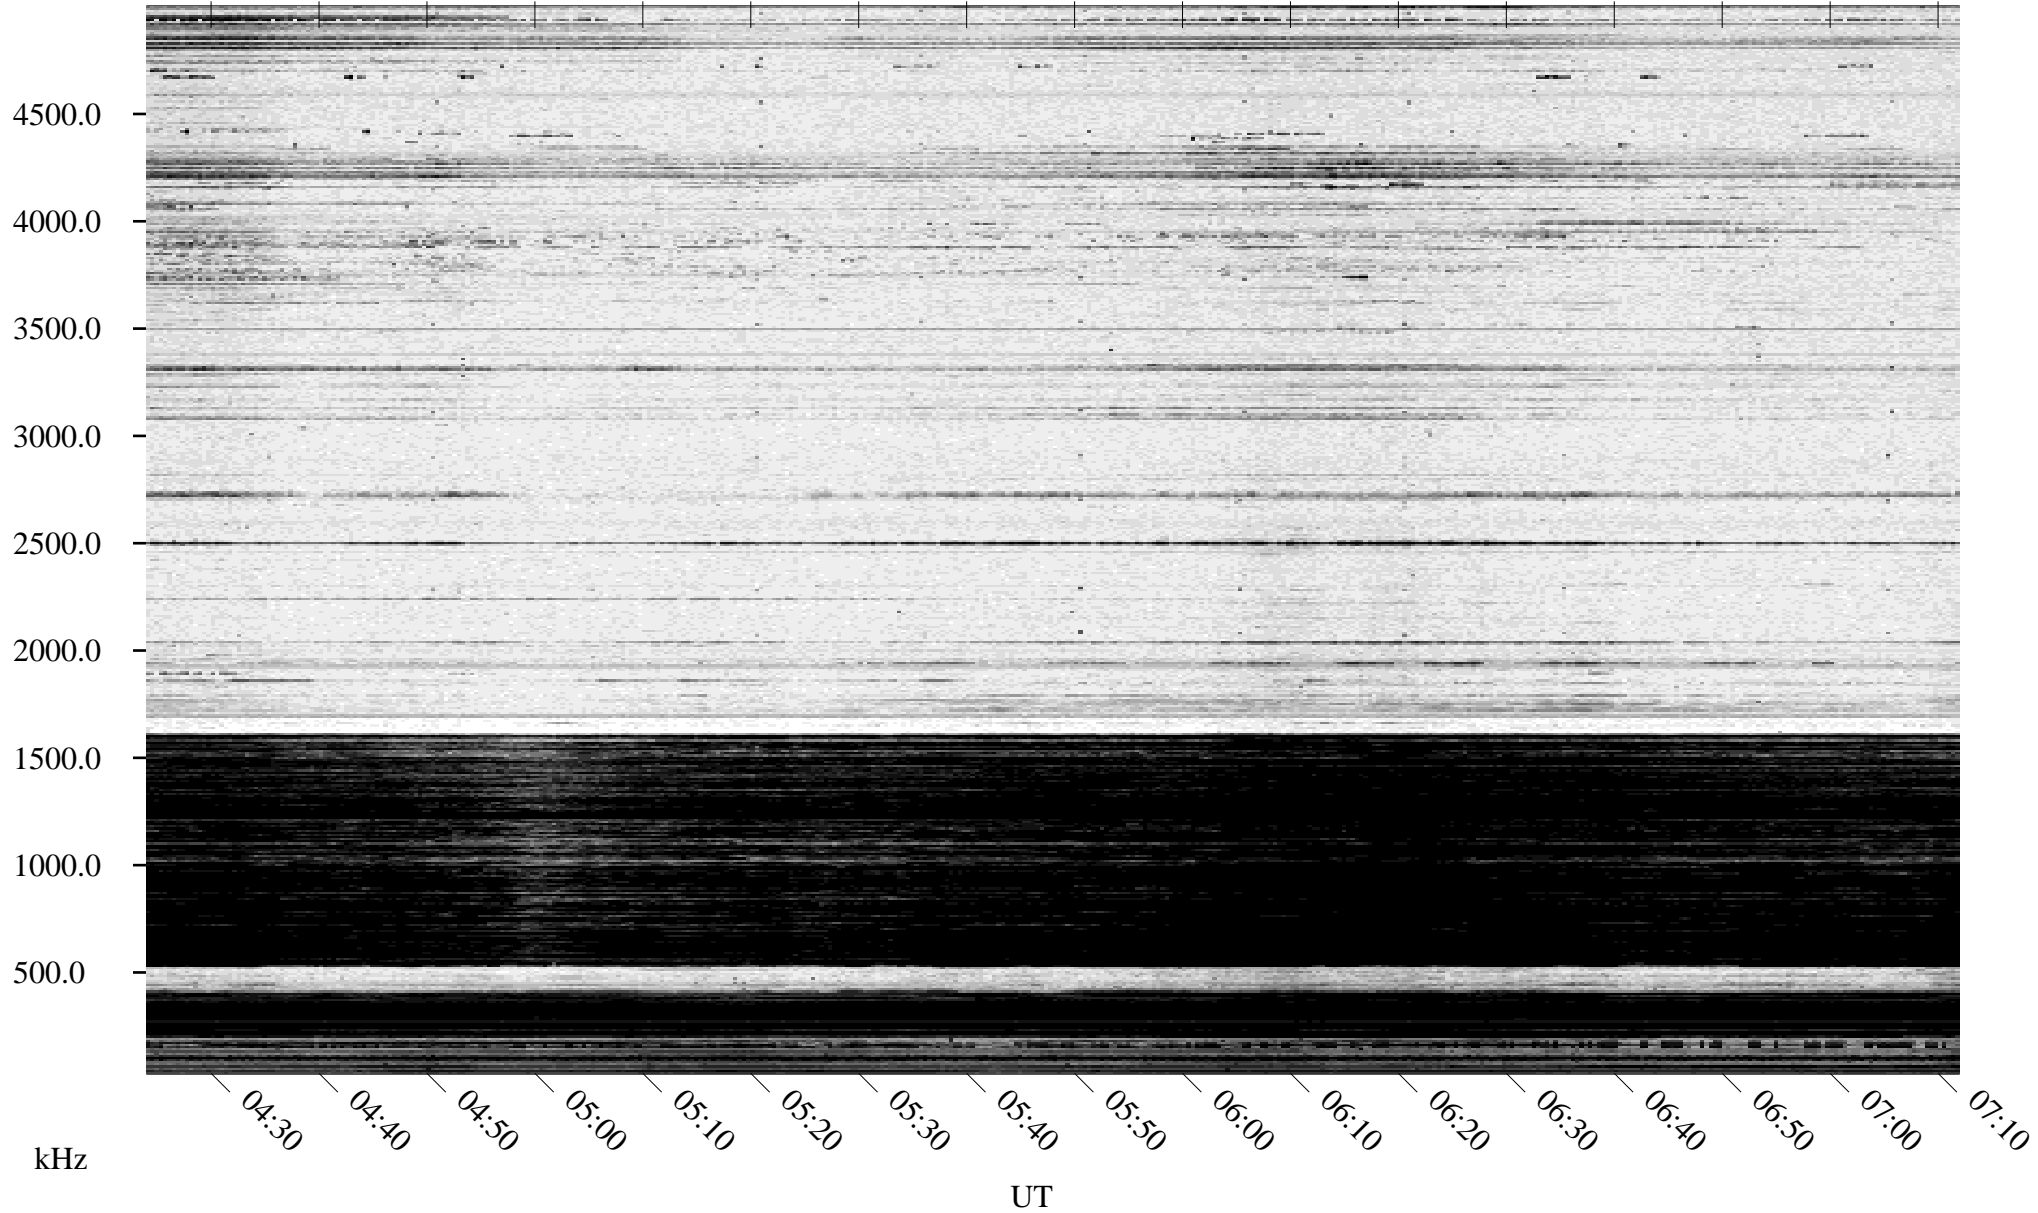

03/03/1996 Churchill, Manitoba

Linear Scale Black = 161 White = 15

ch96063l.r00m max_12

Page 1

03/03/1996 Churchill, Manitoba

Linear Scale Black = 161 White = 15

ch96063l.r00m max_12

Page 2

03/04/1996 Churchill, Manitoba

Linear Scale Black = 161 White = 15

ch96063l.r00m max_12

Page 3

03/04/1996 Churchill, Manitoba

Linear Scale Black = 161 White = 15

ch96063l.r00m max_12

Page 4

03/04/1996 Churchill, Manitoba

Linear Scale Black = 161 White = 15

ch96063l.r00m max_12

Page 5

03/04/1996 Churchill, Manitoba

Linear Scale Black = 161 White = 15

ch96063l.r00m max_12

Page 6

03/04/1996 Churchill, Manitoba

Linear Scale Black = 161 White = 15

ch96063l.r00m max_12

Page 7

03/04/1996 Churchill, Manitoba

Linear Scale Black = 161 White = 15

ch96063l.r00m max_12

Page 8