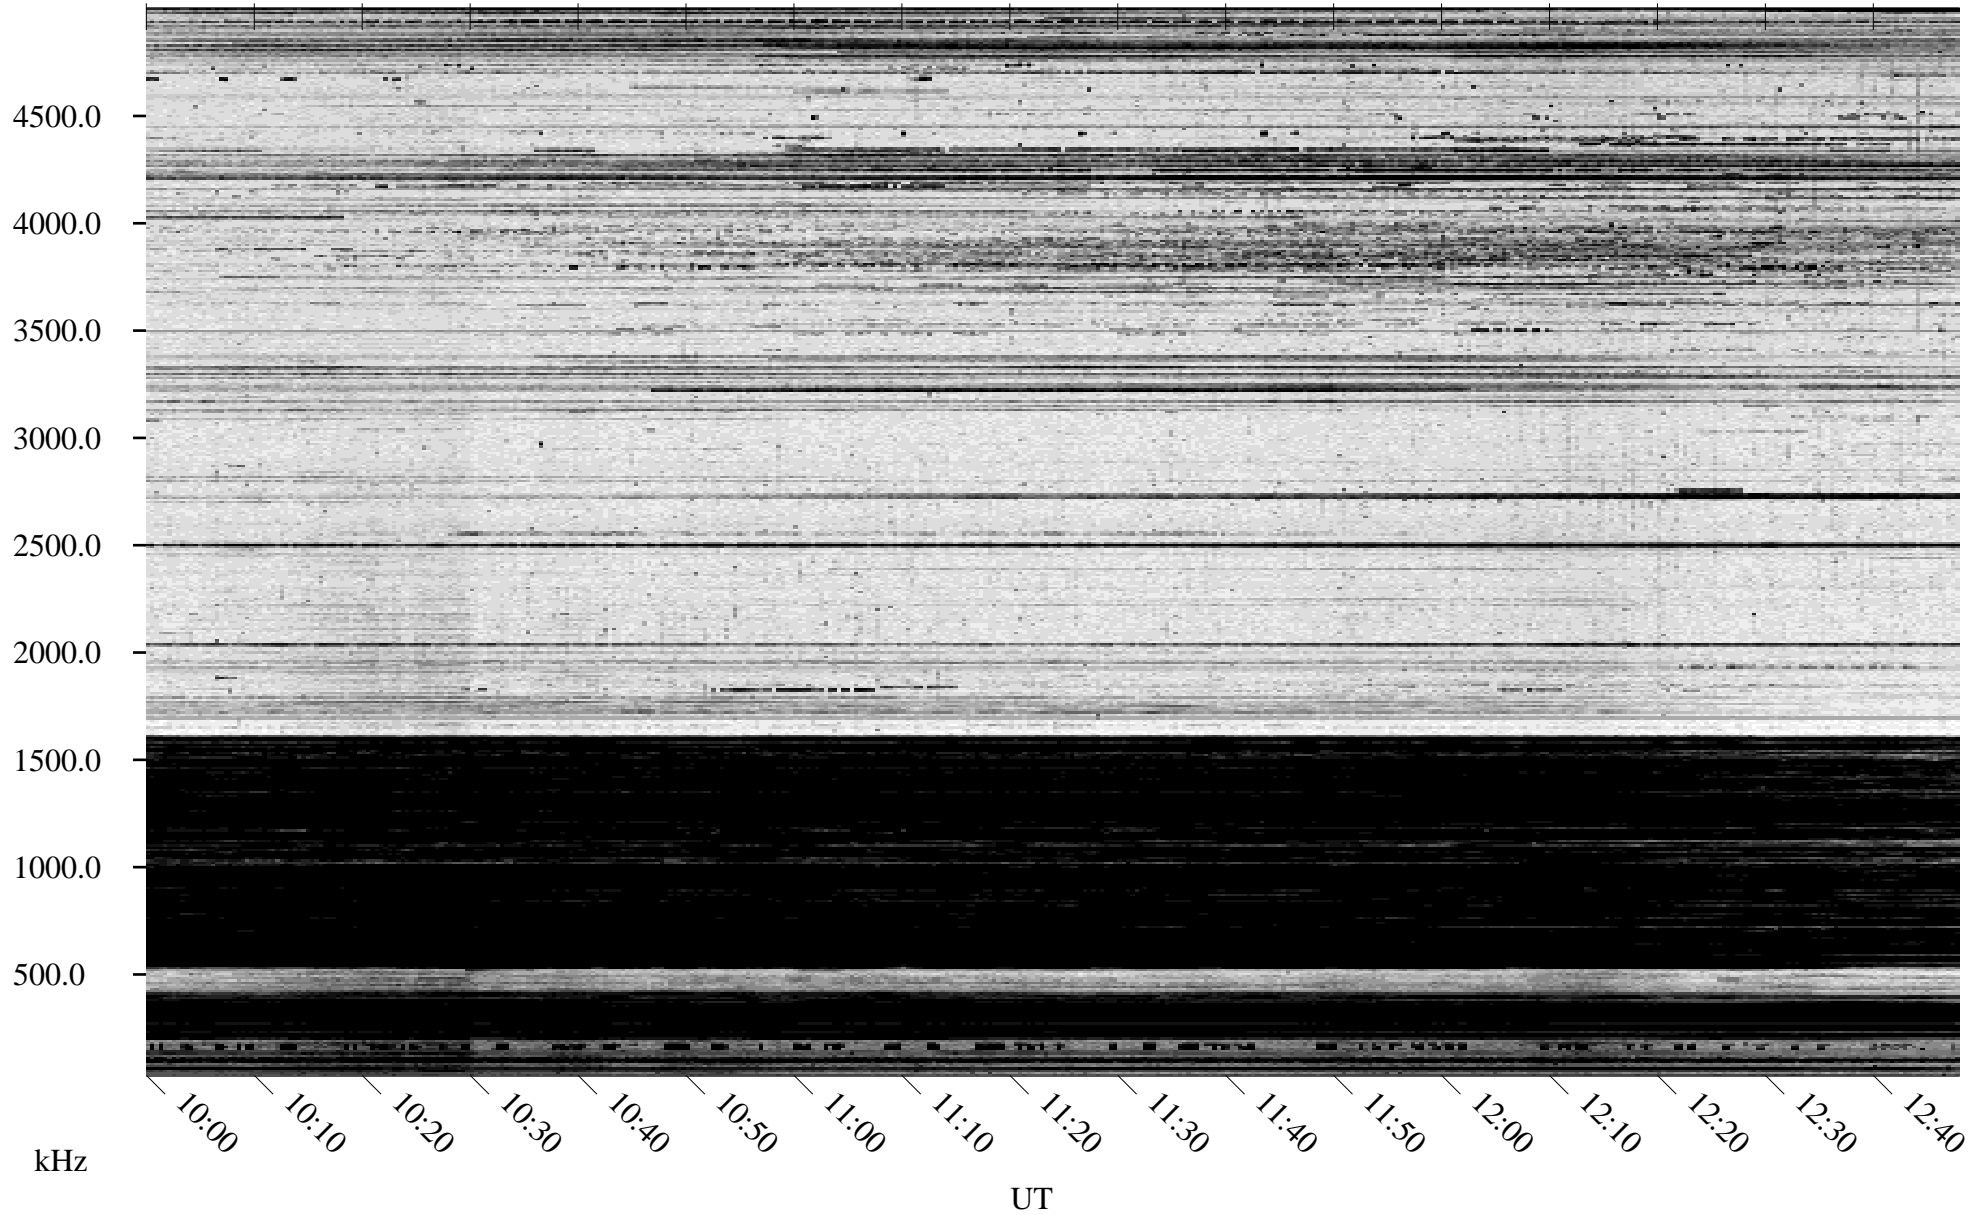

03/03/1996 Churchill, Manitoba

Linear Scale Black = 161 White = 15

ch96063l.r00m max_12

Page 1

03/03/1996 Churchill, Manitoba

Linear Scale Black = 161 White = 15

ch96063l.r00m max_12

Page 2

03/04/1996 Churchill, Manitoba

Linear Scale Black = 161 White = 15

ch96063l.r00m max_12

Page 3

03/04/1996 Churchill, Manitoba

Linear Scale Black = 161 White = 15

ch96063l.r00m max_12

Page 4

03/04/1996 Churchill, Manitoba

Linear Scale Black = 161 White = 15

ch96063l.r00m max_12

Page 5

03/04/1996 Churchill, Manitoba

Linear Scale Black = 161 White = 15

ch96063l.r00m max_12

Page 6

03/04/1996 Churchill, Manitoba

Linear Scale Black = 161 White = 15

ch96063l.r00m max_12

Page 7

03/04/1996 Churchill, Manitoba

Linear Scale Black = 161 White = 15

ch96063l.r00m max_12

Page 8