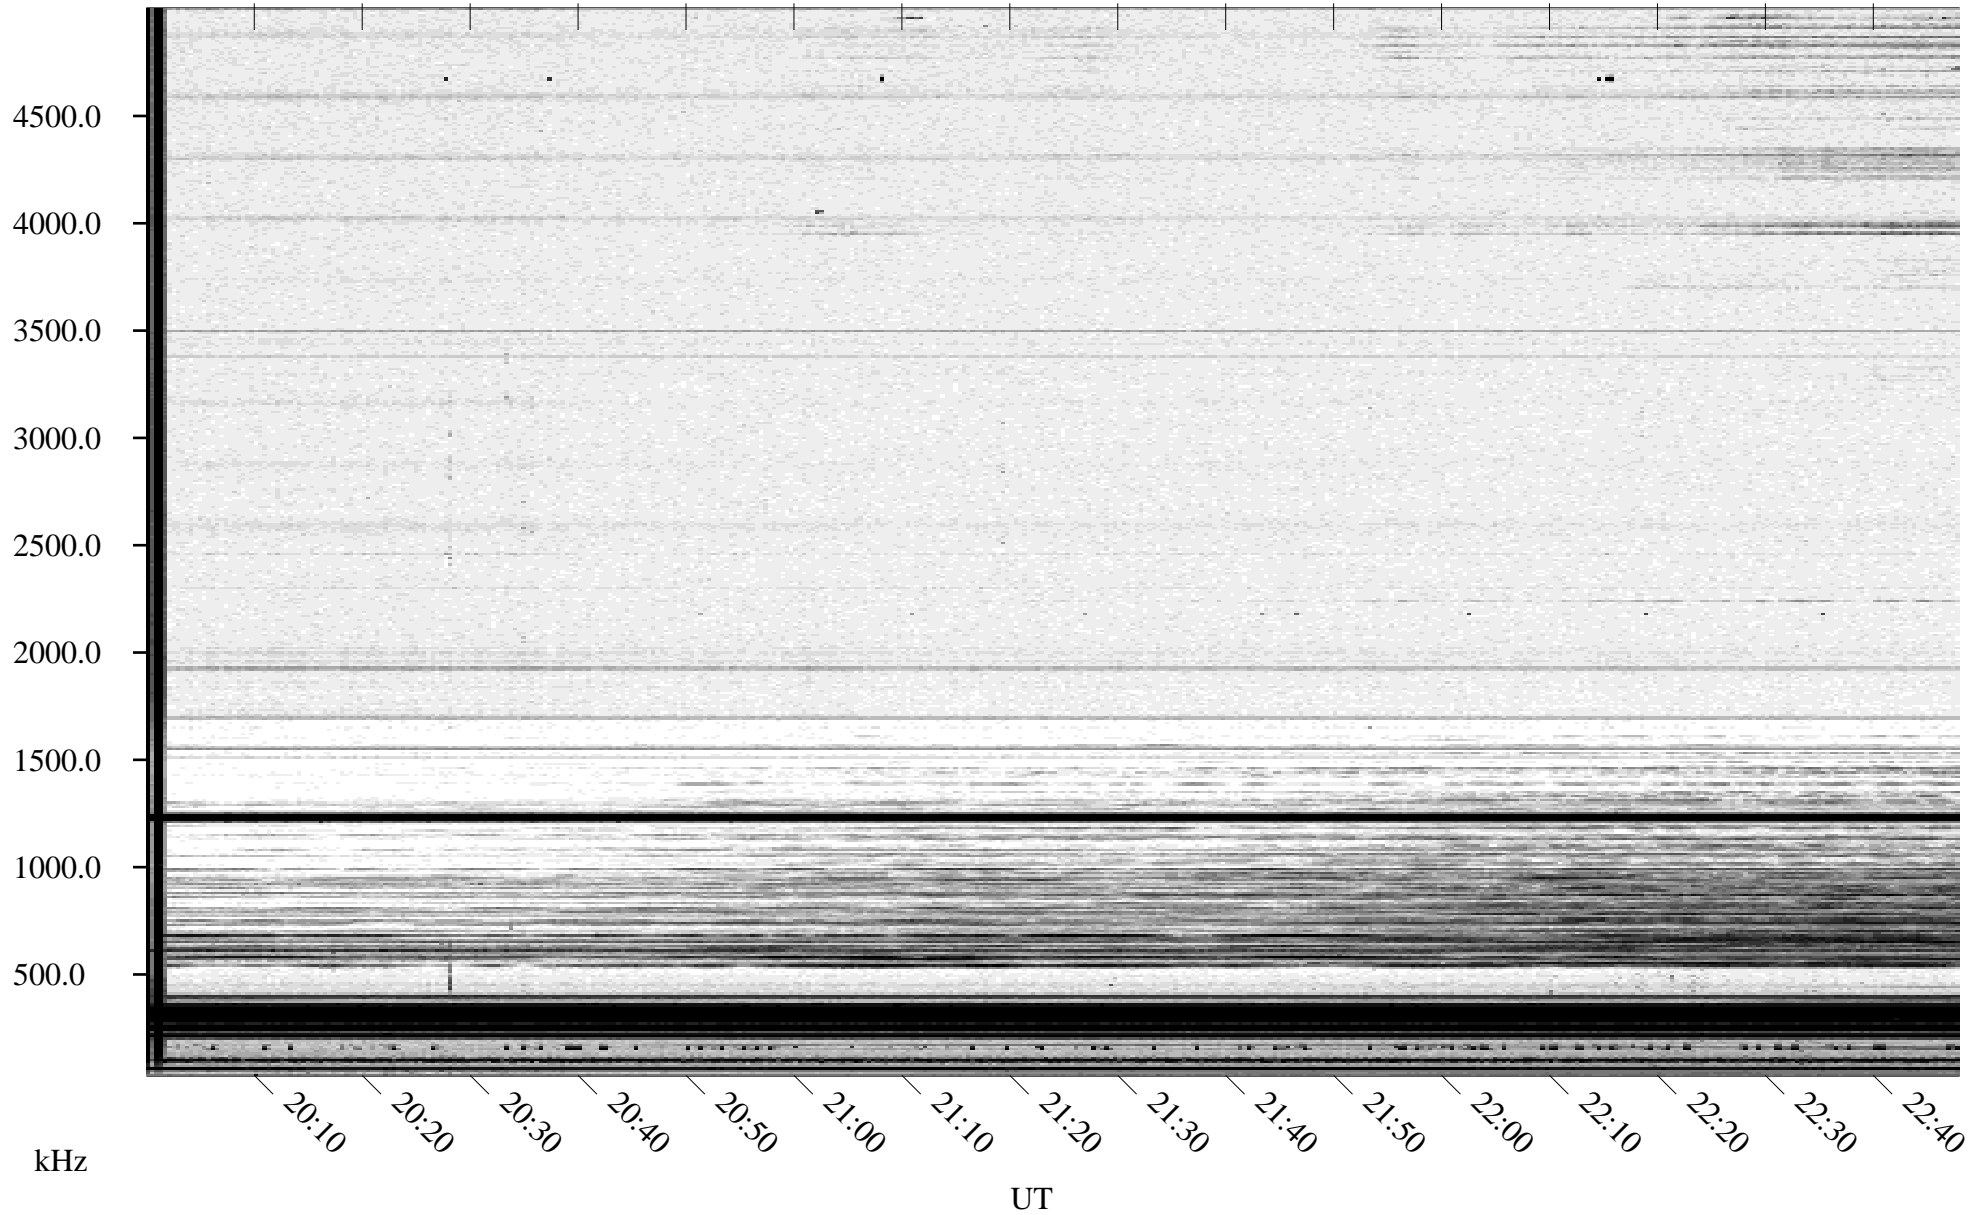

03/03/1996 Churchill, Manitoba

Linear Scale Black = 161 White = 15

ch96063l.r00m max_12

Page 1

03/03/1996 Churchill, Manitoba

Linear Scale Black = 161 White = 15

ch96063l.r00m max_12

Page 2

03/04/1996 Churchill, Manitoba

Linear Scale Black = 161 White = 15

ch96063l.r00m max_12

Page 3

03/04/1996 Churchill, Manitoba

Linear Scale Black = 161 White = 15

ch96063l.r00m max_12

Page 4

03/04/1996 Churchill, Manitoba

Linear Scale Black = 161 White = 15

ch96063l.r00m max_12

Page 5

03/04/1996 Churchill, Manitoba

Linear Scale Black = 161 White = 15

ch96063l.r00m max_12

Page 6

03/04/1996 Churchill, Manitoba

Linear Scale Black = 161 White = 15

ch96063l.r00m max_12

Page 7

03/04/1996 Churchill, Manitoba

Linear Scale Black = 161 White = 15

ch96063l.r00m max_12

Page 8