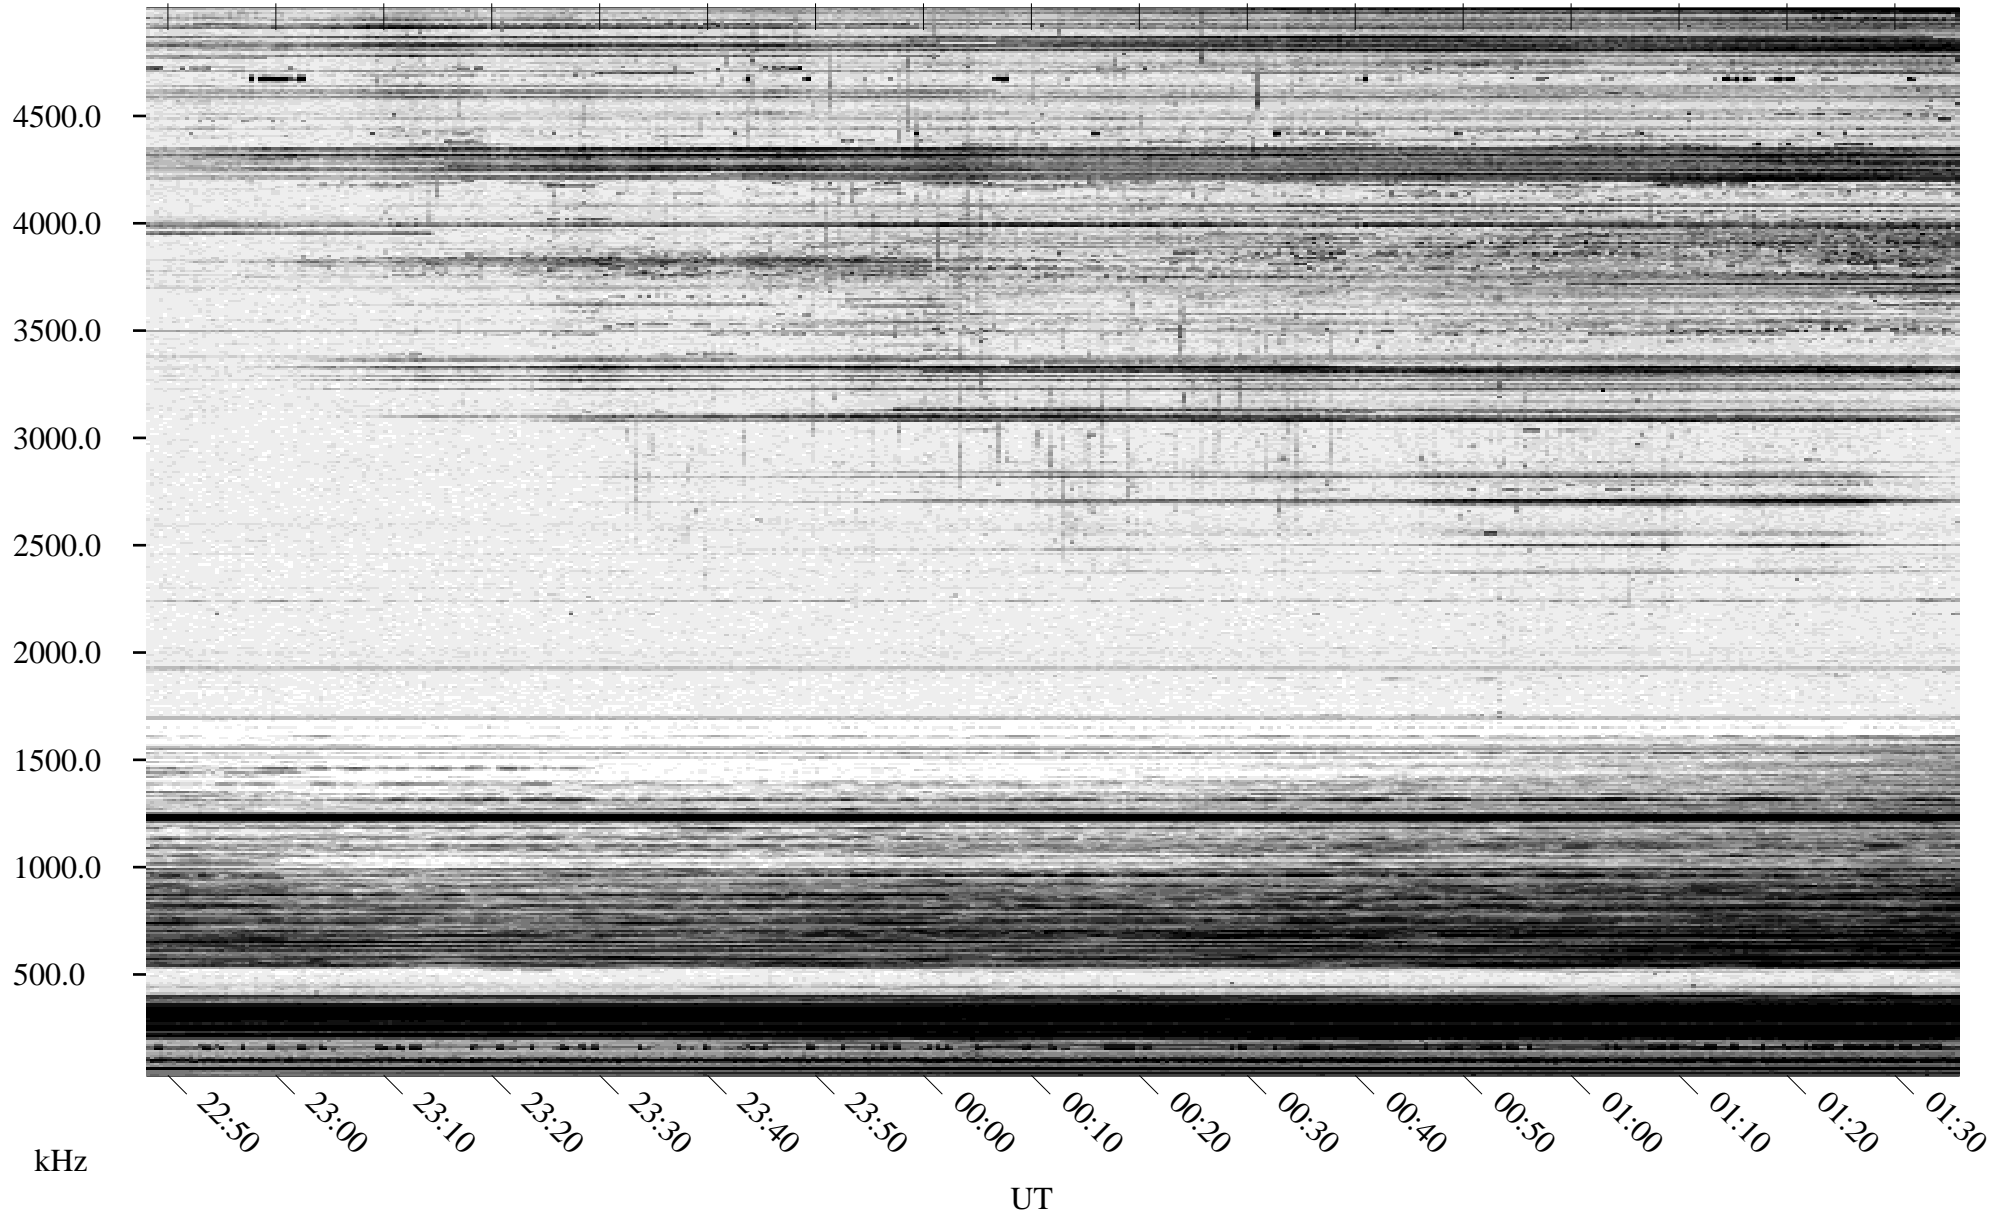

03/03/1996 Churchill, Manitoba

Linear Scale Black = 161 White = 15

ch96063l.r00m max_12

Page 1

03/03/1996 Churchill, Manitoba

Linear Scale Black = 161 White = 15

ch96063l.r00m max_12

Page 2

03/04/1996 Churchill, Manitoba

Linear Scale Black = 161 White = 15

ch96063l.r00m max_12

Page 3

03/04/1996 Churchill, Manitoba

Linear Scale Black = 161 White = 15

ch96063l.r00m max_12

Page 4

03/04/1996 Churchill, Manitoba

Linear Scale Black = 161 White = 15

ch96063l.r00m max_12

Page 5

03/04/1996 Churchill, Manitoba

Linear Scale Black = 161 White = 15

ch96063l.r00m max_12

Page 6

03/04/1996 Churchill, Manitoba

Linear Scale Black = 161 White = 15

ch96063l.r00m max_12

Page 7

03/04/1996 Churchill, Manitoba

Linear Scale Black = 161 White = 15

ch96063l.r00m max_12

Page 8