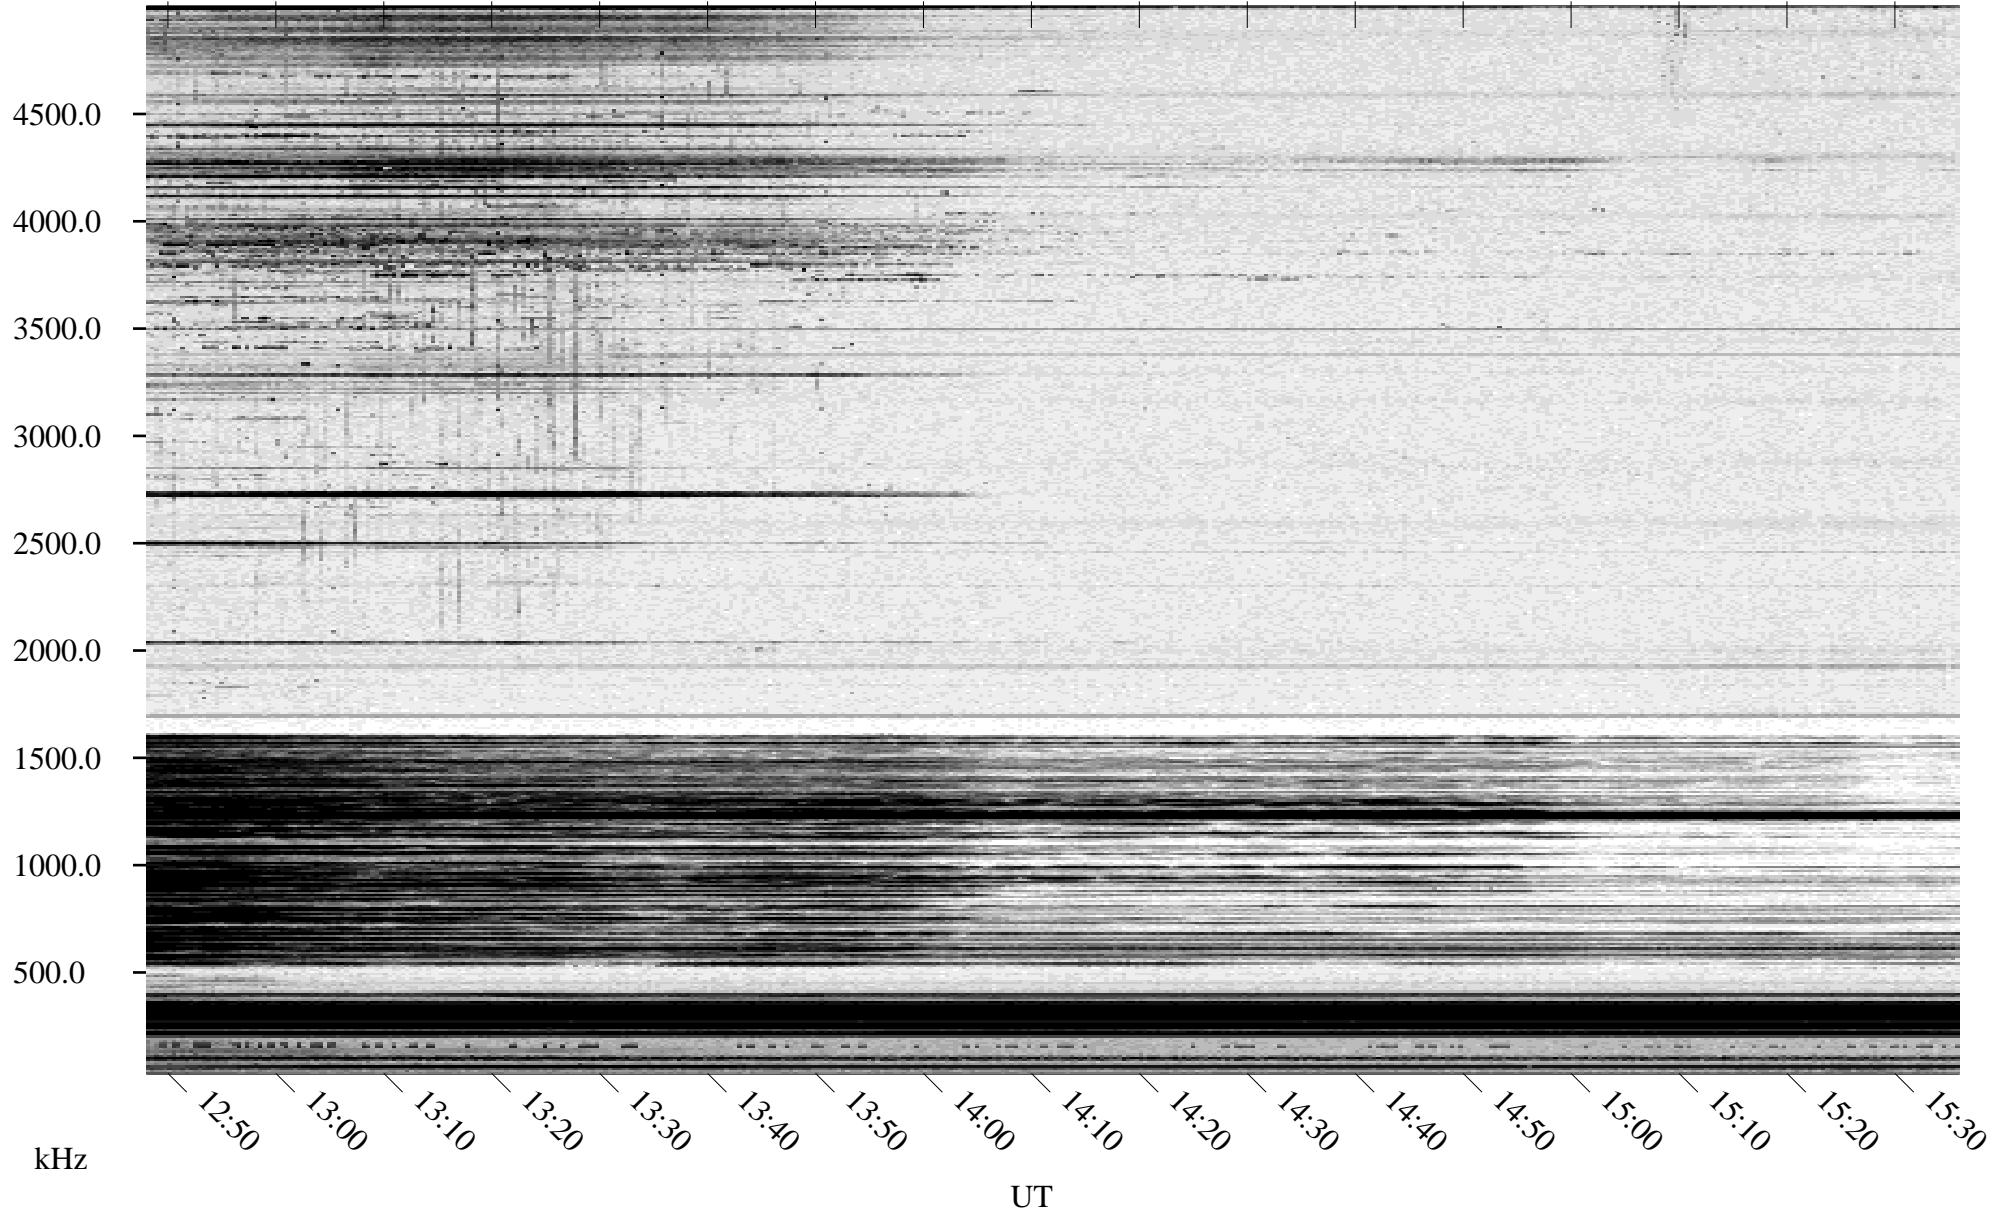

03/03/1996 Churchill, Manitoba

Linear Scale Black = 161 White = 15

ch96063l.r00m max_12

Page 1

03/03/1996 Churchill, Manitoba

Linear Scale Black = 161 White = 15

ch96063l.r00m max_12

Page 2

03/04/1996 Churchill, Manitoba

Linear Scale Black = 161 White = 15

ch96063l.r00m max_12

Page 3

03/04/1996 Churchill, Manitoba

Linear Scale Black = 161 White = 15

ch96063l.r00m max_12

Page 4

03/04/1996 Churchill, Manitoba

Linear Scale Black = 161 White = 15

ch96063l.r00m max_12

Page 5

03/04/1996 Churchill, Manitoba

Linear Scale Black = 161 White = 15

ch96063l.r00m max_12

Page 6

03/04/1996 Churchill, Manitoba

Linear Scale Black = 161 White = 15

ch96063l.r00m max_12

Page 7

03/04/1996 Churchill, Manitoba

Linear Scale Black = 161 White = 15

ch96063l.r00m max_12

Page 8