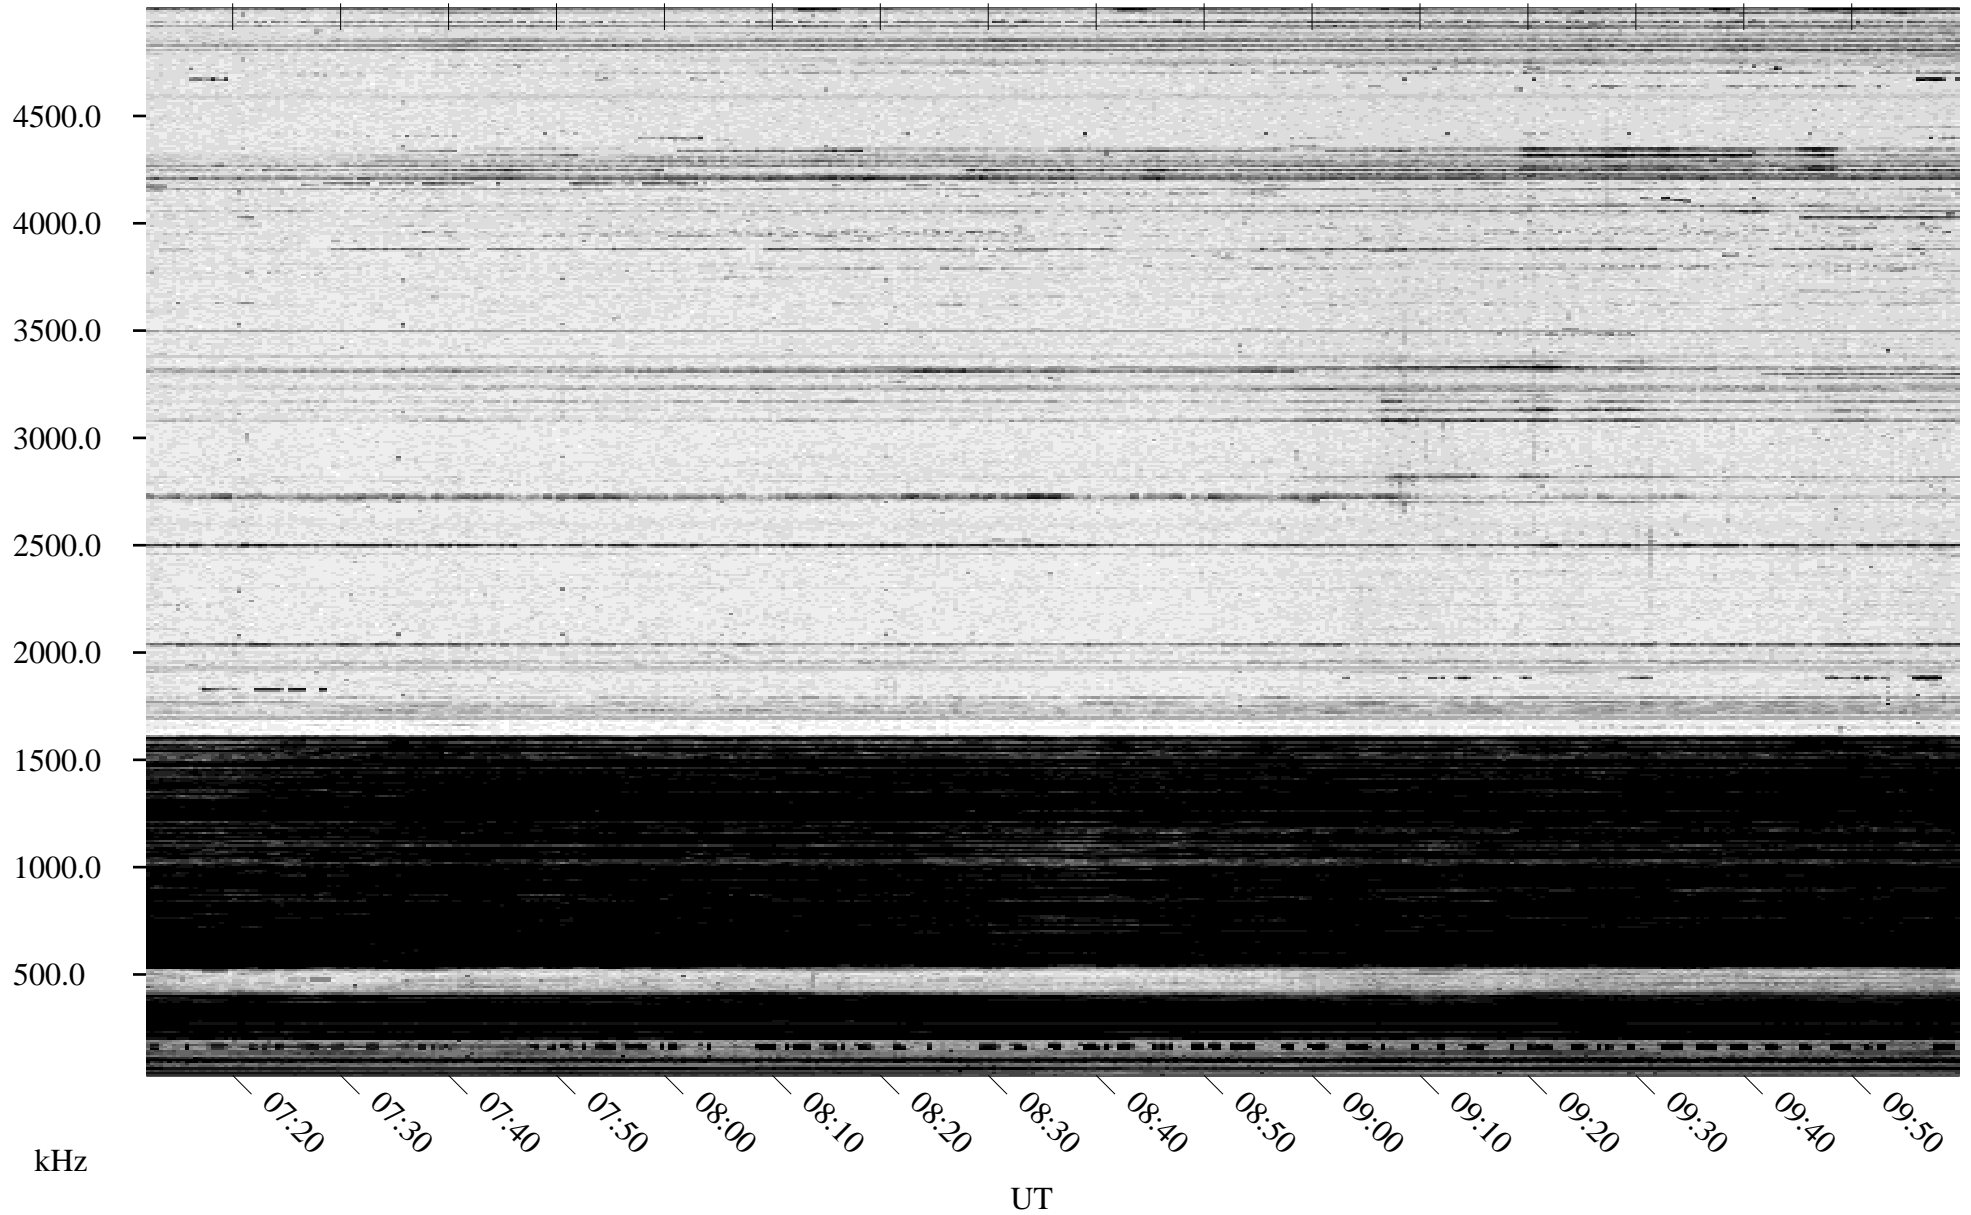

03/03/1996 Churchill, Manitoba

Linear Scale Black = 161 White = 15

ch96063l.r00m max_12

Page 1

03/03/1996 Churchill, Manitoba

Linear Scale Black = 161 White = 15

ch96063l.r00m max_12

Page 2

03/04/1996 Churchill, Manitoba

Linear Scale Black = 161 White = 15

ch96063l.r00m max_12

Page 3

03/04/1996 Churchill, Manitoba

Linear Scale Black = 161 White = 15

ch96063l.r00m max_12

Page 4

03/04/1996 Churchill, Manitoba

Linear Scale Black = 161 White = 15

ch96063l.r00m max_12

Page 5

03/04/1996 Churchill, Manitoba

Linear Scale Black = 161 White = 15

ch96063l.r00m max_12

Page 6

03/04/1996 Churchill, Manitoba

Linear Scale Black = 161 White = 15

ch96063l.r00m max_12

Page 7

03/04/1996 Churchill, Manitoba

Linear Scale Black = 161 White = 15

ch96063l.r00m max_12

Page 8