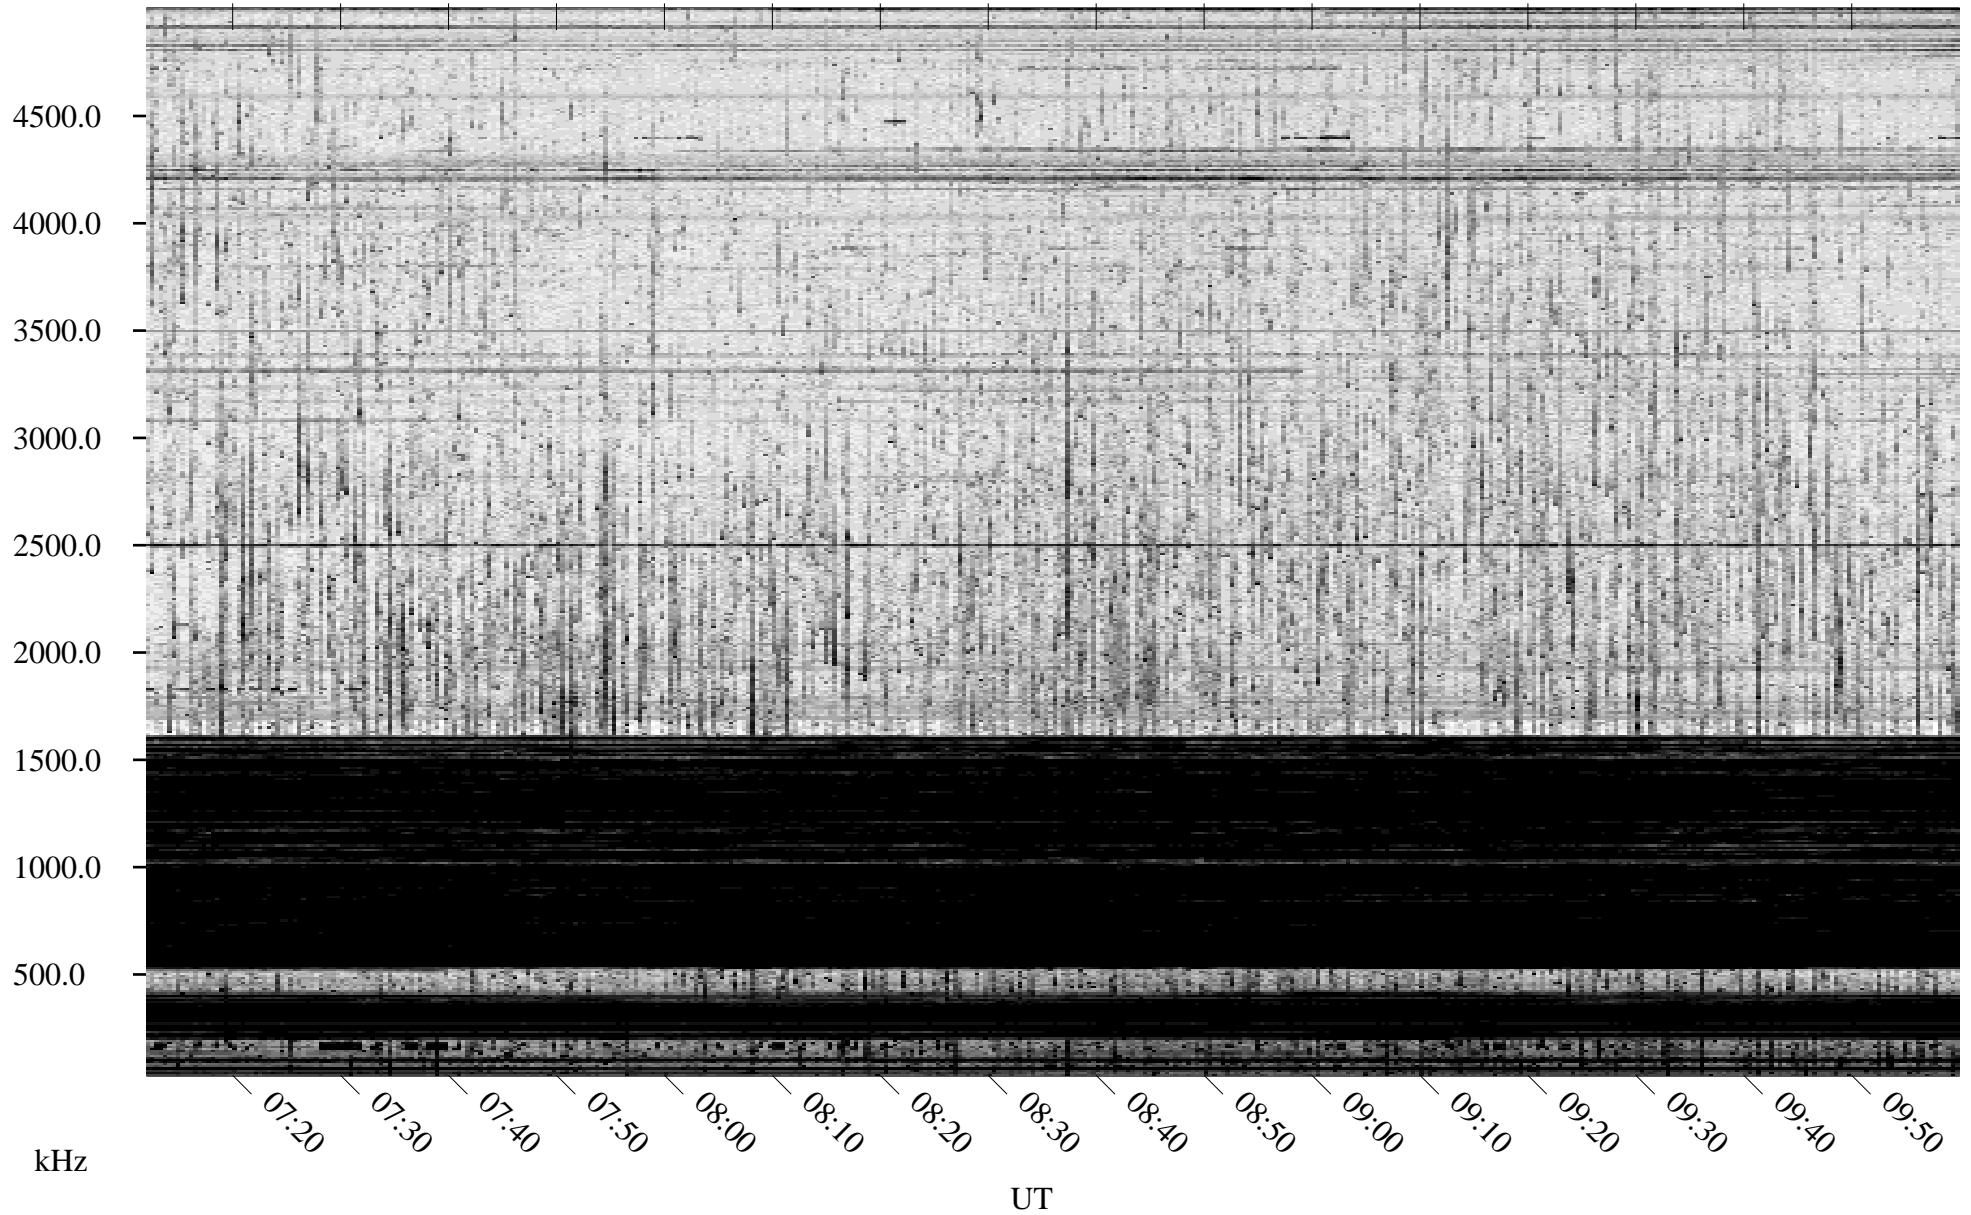

03/04/1996 Churchill, Manitoba

Linear Scale Black = 161 White = 15

ch96064l.r00m max_12

Page 1

03/04/1996 Churchill, Manitoba

Linear Scale Black = 161 White = 15

ch96064l.r00m max_12

Page 2

03/05/1996 Churchill, Manitoba

Linear Scale Black = 161 White = 15

ch96064l.r00m max_12

Page 3

03/05/1996 Churchill, Manitoba

Linear Scale Black = 161 White = 15

ch96064l.r00m max_12

Page 4

03/05/1996 Churchill, Manitoba

Linear Scale Black = 161 White = 15

ch96064l.r00m max_12

Page 5

03/05/1996 Churchill, Manitoba

Linear Scale Black = 161 White = 15

ch96064l.r00m max_12

Page 6

03/05/1996 Churchill, Manitoba

Linear Scale Black = 161 White = 15

ch96064l.r00m max_12

Page 7

03/05/1996 Churchill, Manitoba

Linear Scale Black = 161 White = 15

ch96064l.r00m max_12

Page 8