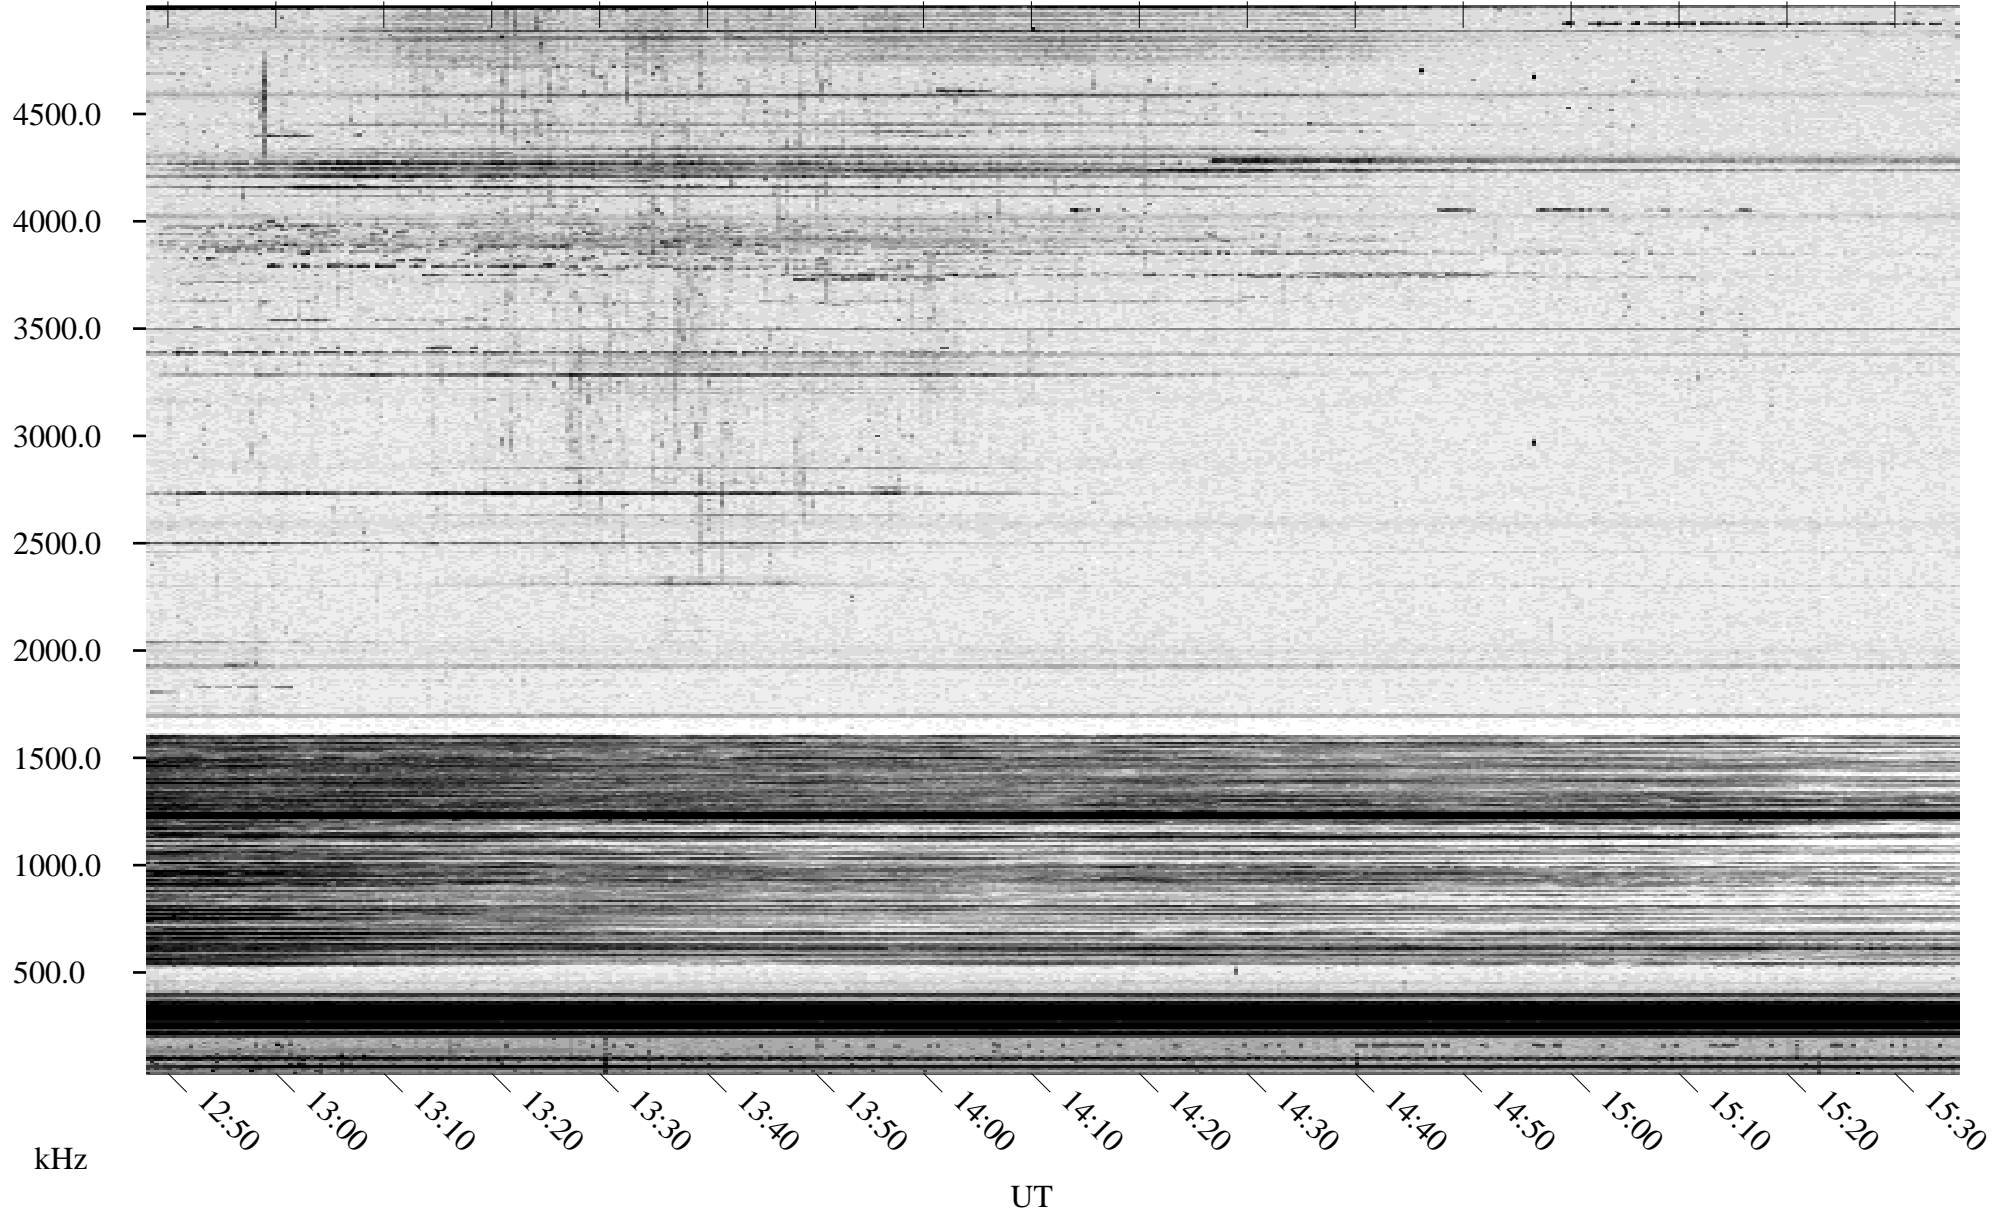

03/04/1996 Churchill, Manitoba

Linear Scale Black = 161 White = 15

ch96064l.r00m max_12

Page 1

03/04/1996 Churchill, Manitoba

Linear Scale Black = 161 White = 15

ch96064l.r00m max_12

Page 2

03/05/1996 Churchill, Manitoba

Linear Scale Black = 161 White = 15

ch96064l.r00m max_12

Page 3

03/05/1996 Churchill, Manitoba

Linear Scale Black = 161 White = 15

ch96064l.r00m max_12

Page 4

03/05/1996 Churchill, Manitoba

Linear Scale Black = 161 White = 15

ch96064l.r00m max_12

Page 5

03/05/1996 Churchill, Manitoba

Linear Scale Black = 161 White = 15

ch96064l.r00m max_12

Page 6

03/05/1996 Churchill, Manitoba

Linear Scale Black = 161 White = 15

ch96064l.r00m max_12

Page 7

03/05/1996 Churchill, Manitoba

Linear Scale Black = 161 White = 15

ch96064l.r00m max_12

Page 8