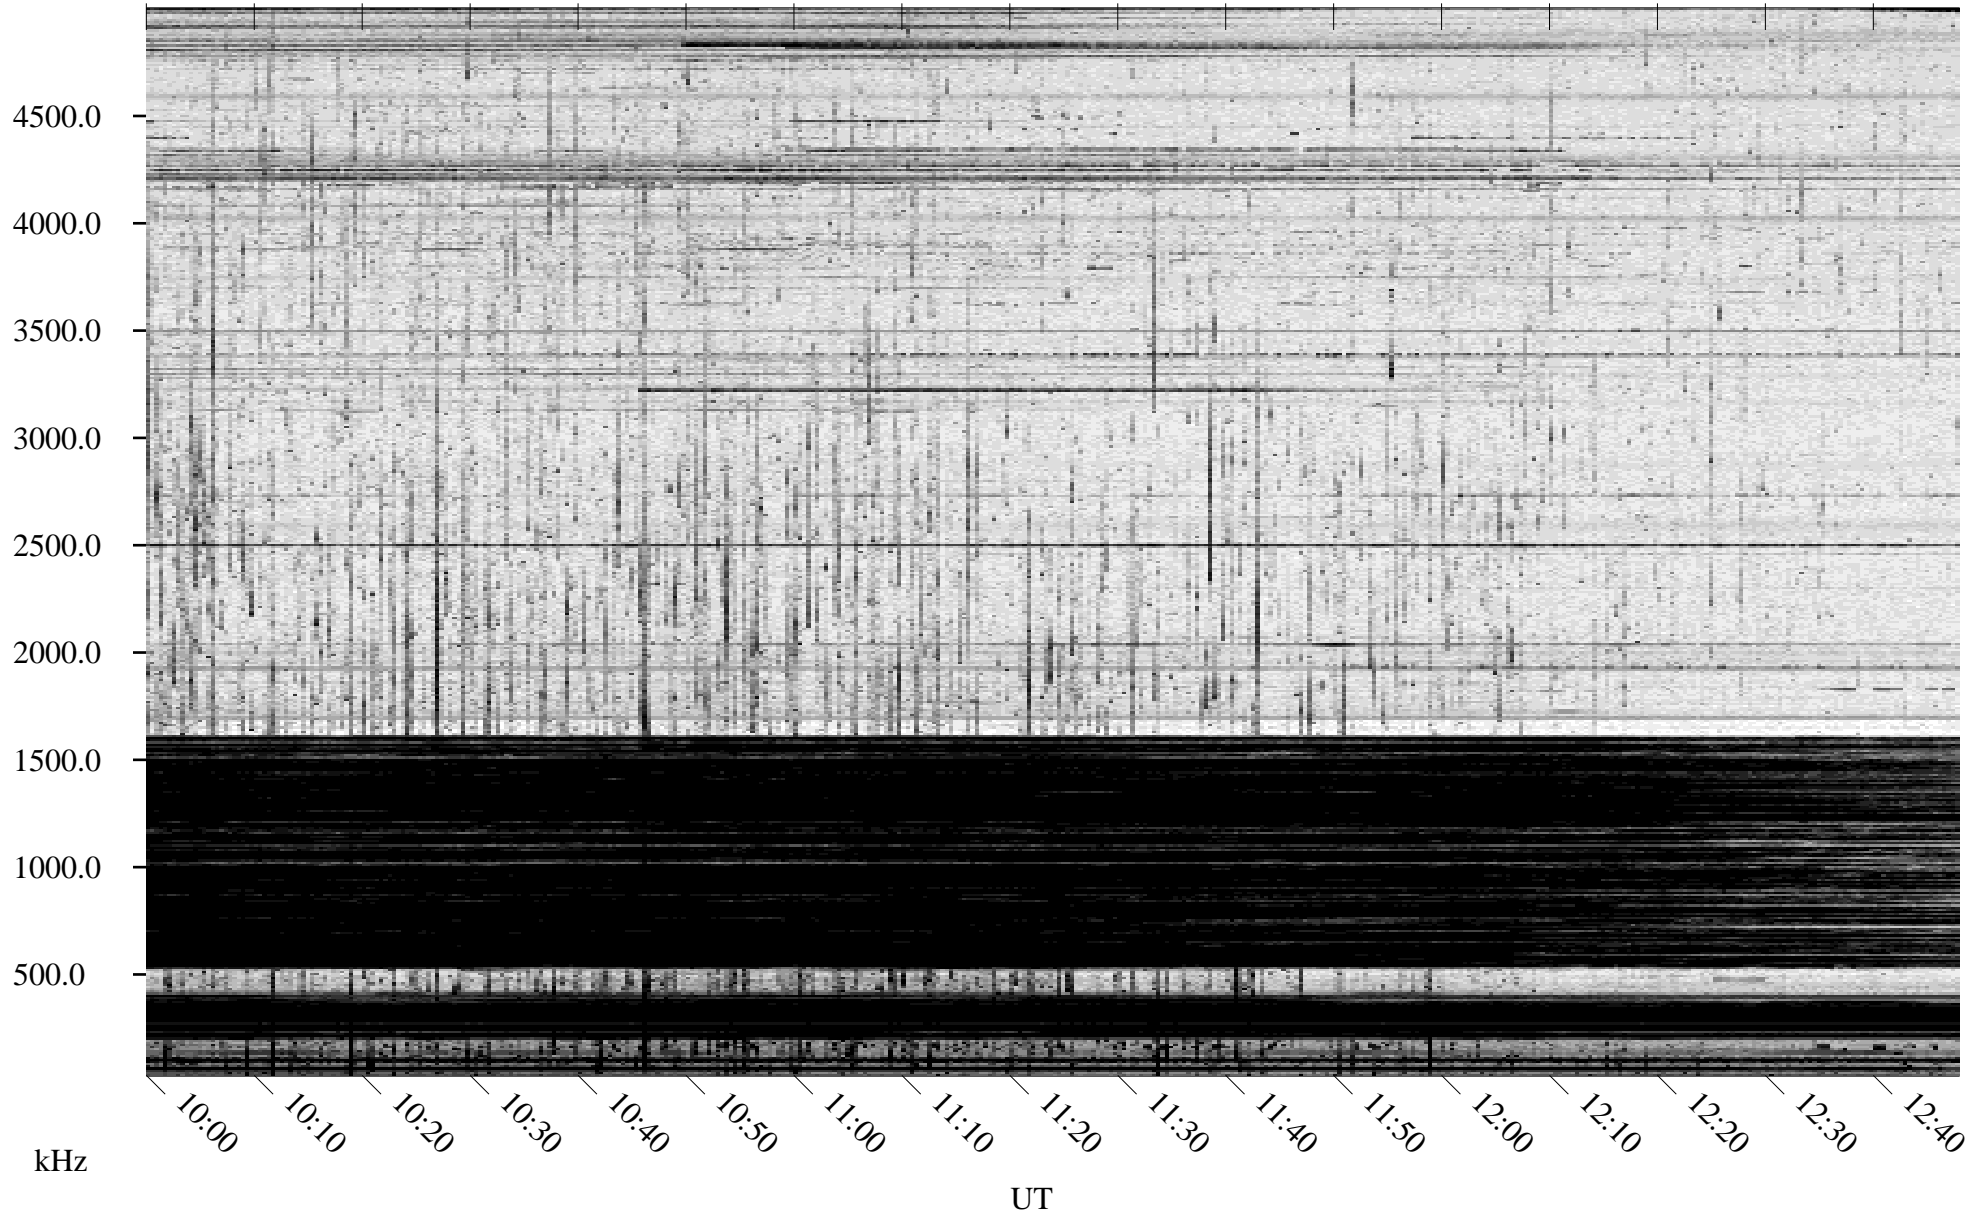

03/04/1996 Churchill, Manitoba

Linear Scale Black = 161 White = 15

ch96064l.r00m max_12

Page 1

03/04/1996 Churchill, Manitoba

Linear Scale Black = 161 White = 15

ch96064l.r00m max_12

Page 2

03/05/1996 Churchill, Manitoba

Linear Scale Black = 161 White = 15

ch96064l.r00m max_12

Page 3

03/05/1996 Churchill, Manitoba

Linear Scale Black = 161 White = 15

ch96064l.r00m max_12

Page 4

03/05/1996 Churchill, Manitoba

Linear Scale Black = 161 White = 15

ch96064l.r00m max_12

Page 5

03/05/1996 Churchill, Manitoba

Linear Scale Black = 161 White = 15

ch96064l.r00m max_12

Page 6

03/05/1996 Churchill, Manitoba

Linear Scale Black = 161 White = 15

ch96064l.r00m max_12

Page 7

03/05/1996 Churchill, Manitoba

Linear Scale Black = 161 White = 15

ch96064l.r00m max_12

Page 8