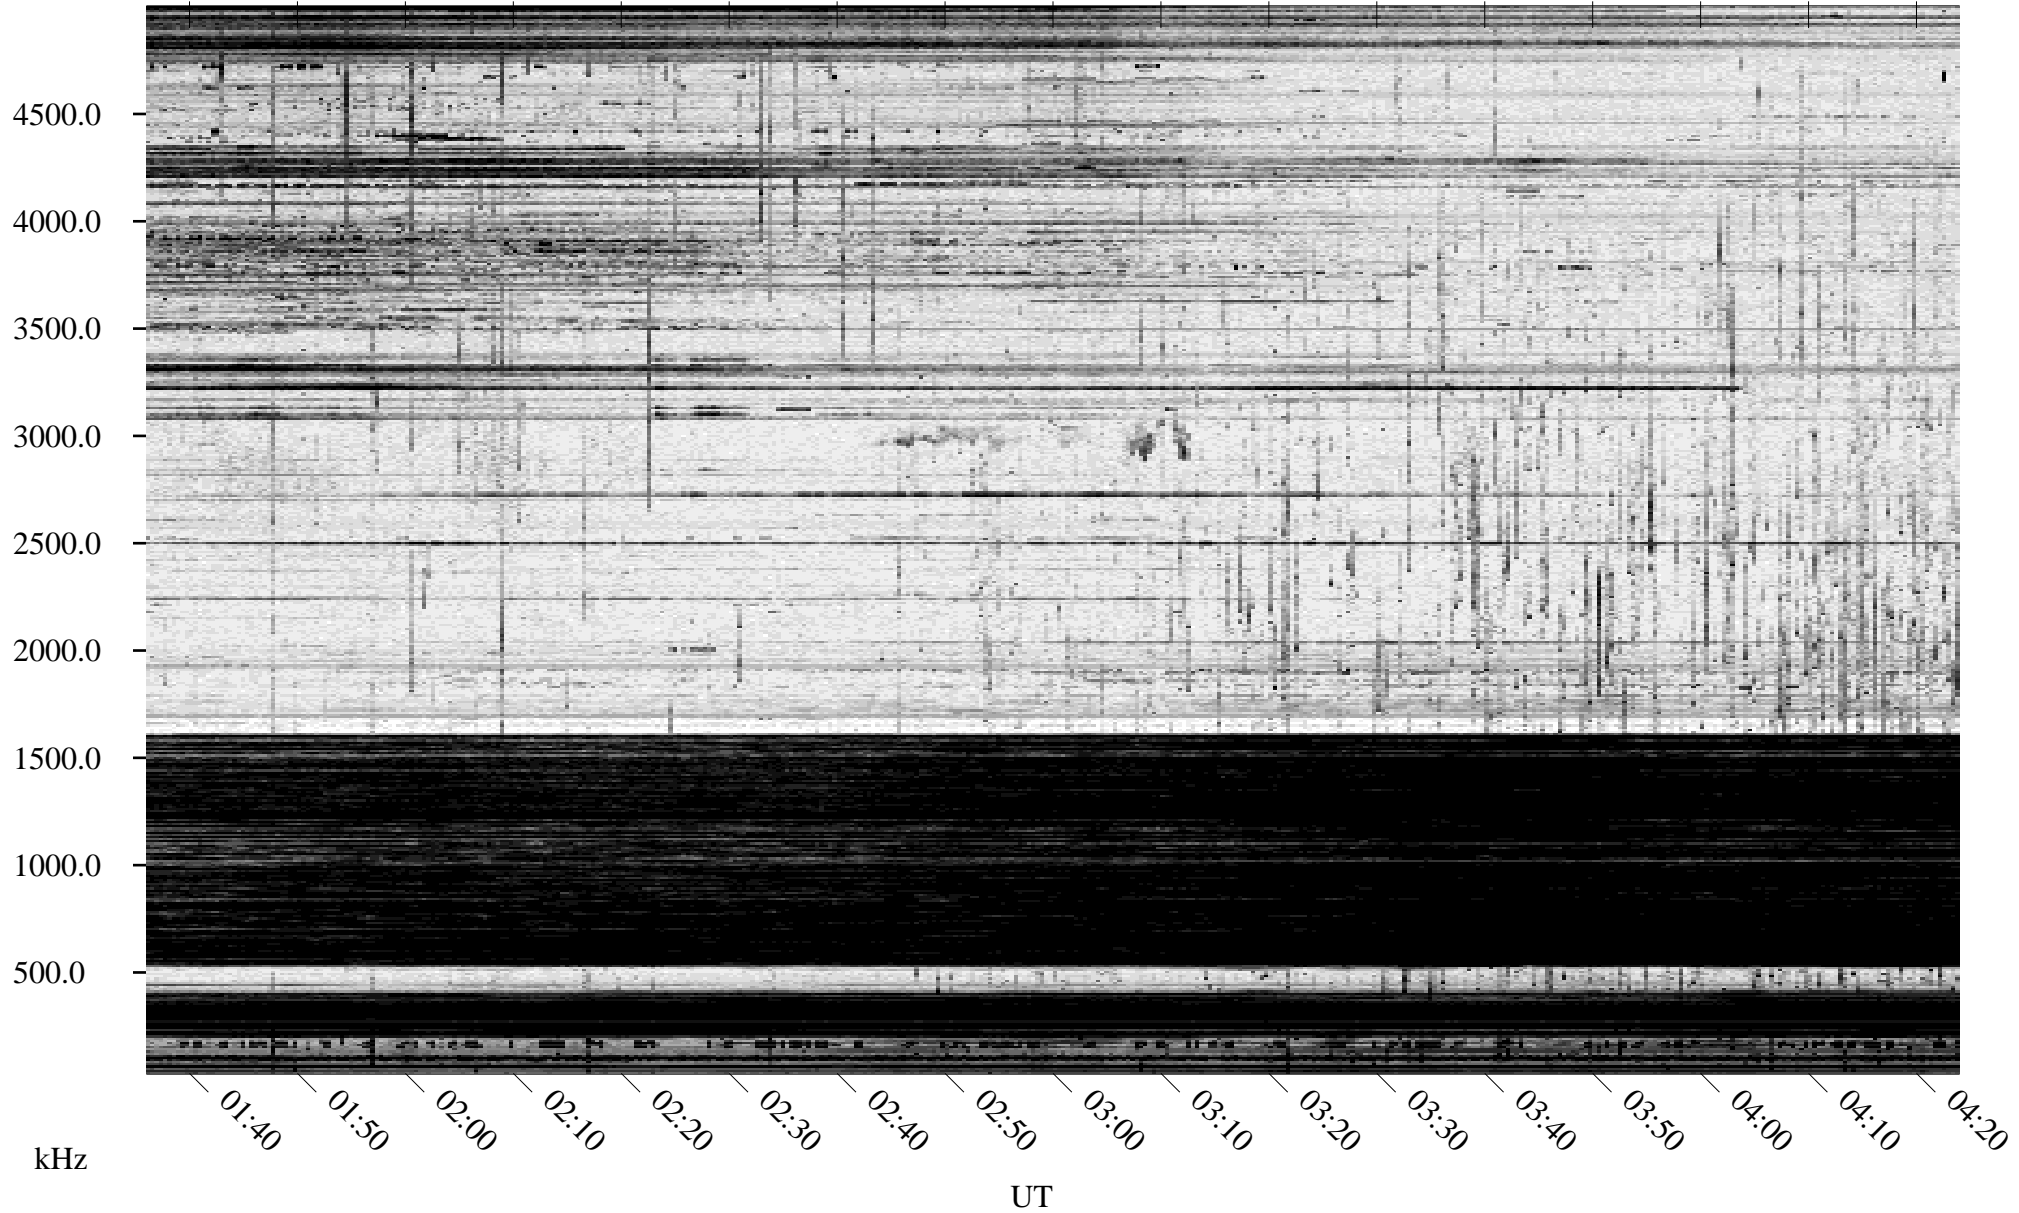

03/04/1996 Churchill, Manitoba

Linear Scale Black = 161 White = 15

ch96064l.r00m max_12

Page 1

03/04/1996 Churchill, Manitoba

Linear Scale Black = 161 White = 15

ch96064l.r00m max_12

Page 2

03/05/1996 Churchill, Manitoba

Linear Scale Black = 161 White = 15

ch96064l.r00m max_12

Page 3

03/05/1996 Churchill, Manitoba

Linear Scale Black = 161 White = 15

ch96064l.r00m max_12

Page 4

03/05/1996 Churchill, Manitoba

Linear Scale Black = 161 White = 15

ch96064l.r00m max_12

Page 5

03/05/1996 Churchill, Manitoba

Linear Scale Black = 161 White = 15

ch96064l.r00m max_12

Page 6

03/05/1996 Churchill, Manitoba

Linear Scale Black = 161 White = 15

ch96064l.r00m max_12

Page 7

03/05/1996 Churchill, Manitoba

Linear Scale Black = 161 White = 15

ch96064l.r00m max_12

Page 8