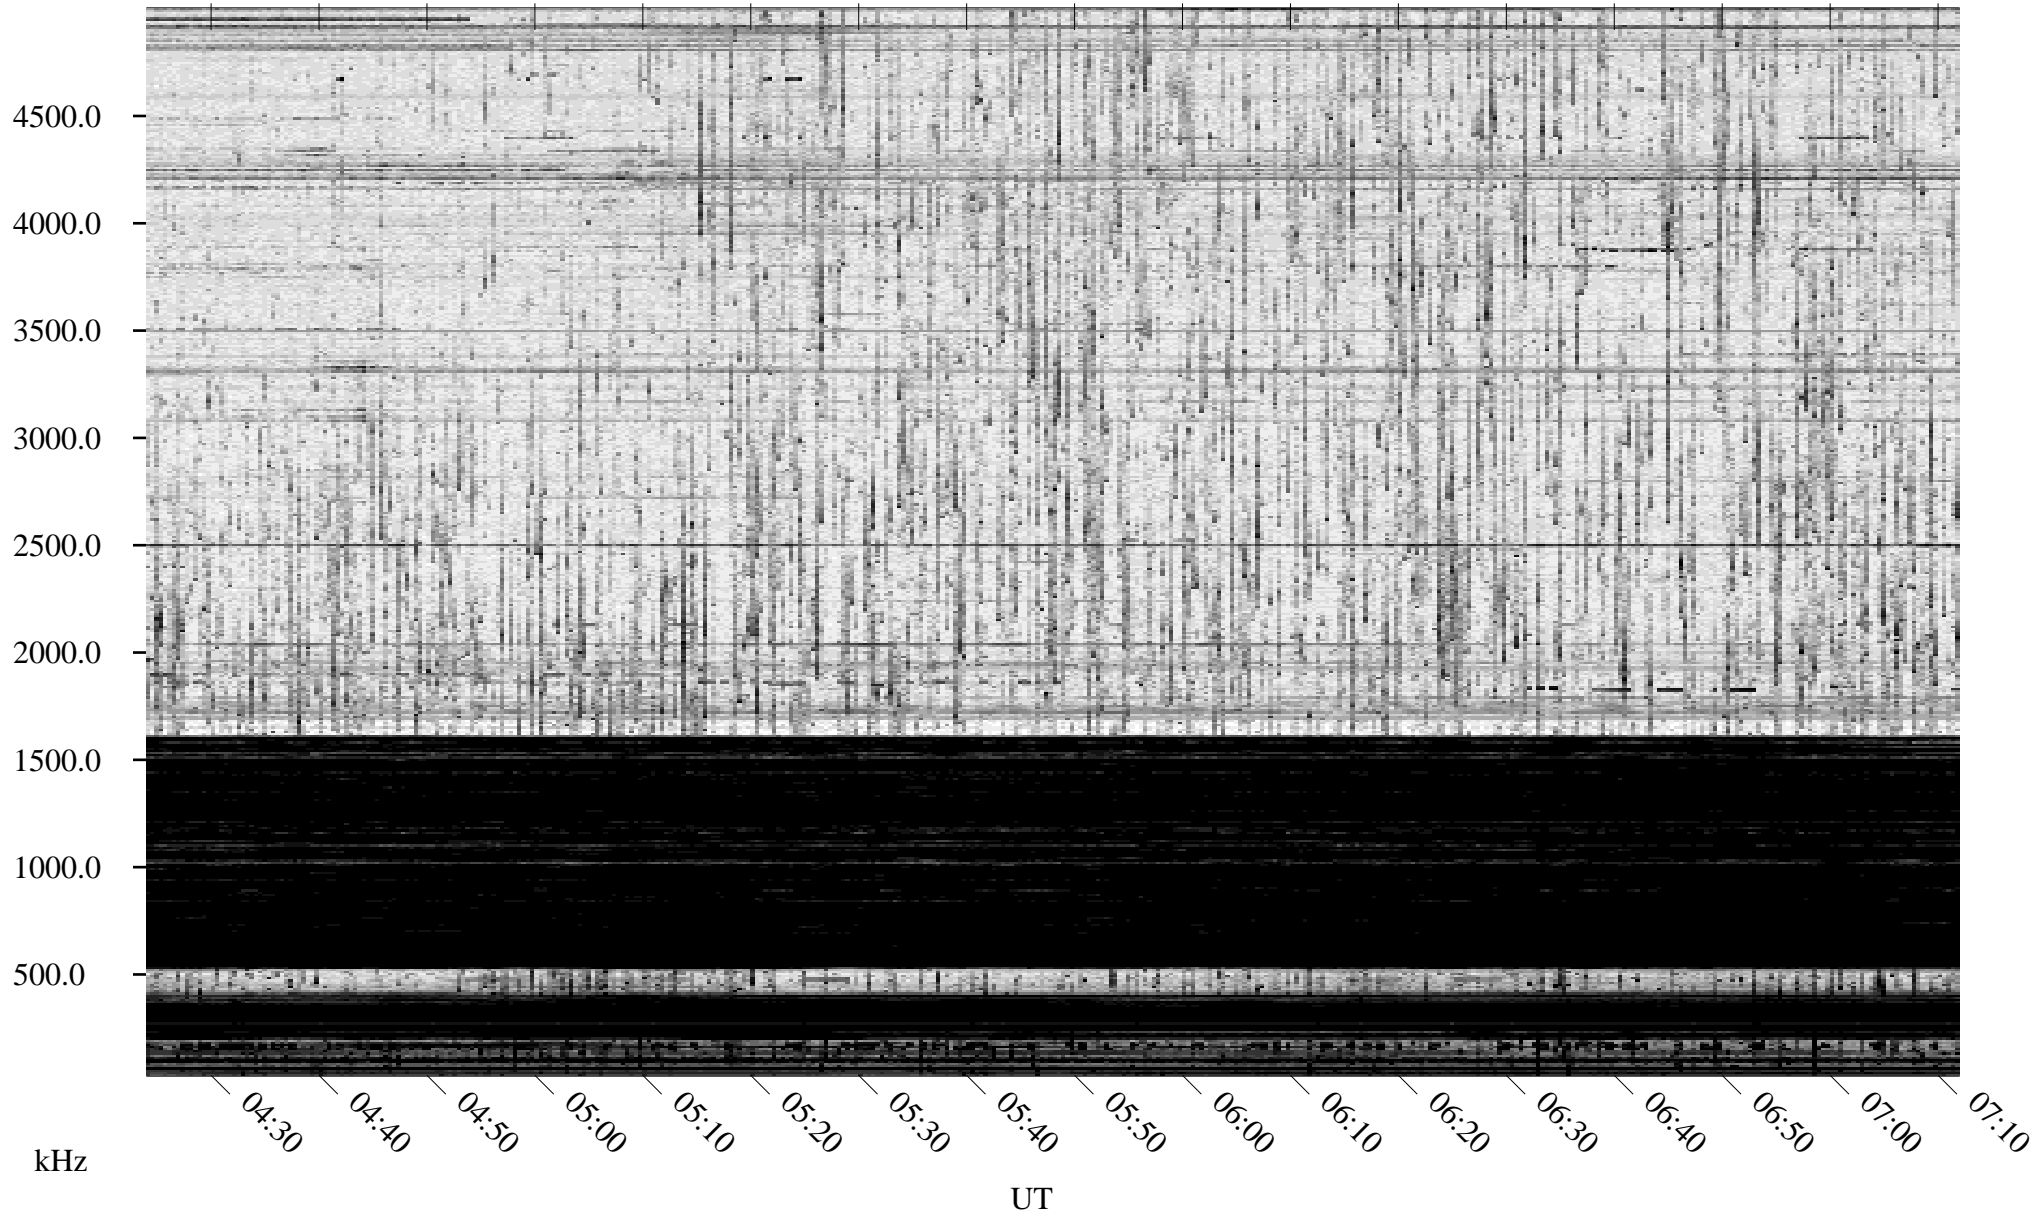

03/04/1996 Churchill, Manitoba

Linear Scale Black = 161 White = 15

ch96064l.r00m max_12

Page 1

03/04/1996 Churchill, Manitoba

Linear Scale Black = 161 White = 15

ch96064l.r00m max_12

Page 2

03/05/1996 Churchill, Manitoba

Linear Scale Black = 161 White = 15

ch96064l.r00m max_12

Page 3

03/05/1996 Churchill, Manitoba

Linear Scale Black = 161 White = 15

ch96064l.r00m max_12

Page 4

03/05/1996 Churchill, Manitoba

Linear Scale Black = 161 White = 15

ch96064l.r00m max_12

Page 5

03/05/1996 Churchill, Manitoba

Linear Scale Black = 161 White = 15

ch96064l.r00m max_12

Page 6

03/05/1996 Churchill, Manitoba

Linear Scale Black = 161 White = 15

ch96064l.r00m max_12

Page 7

03/05/1996 Churchill, Manitoba

Linear Scale Black = 161 White = 15

ch96064l.r00m max_12

Page 8