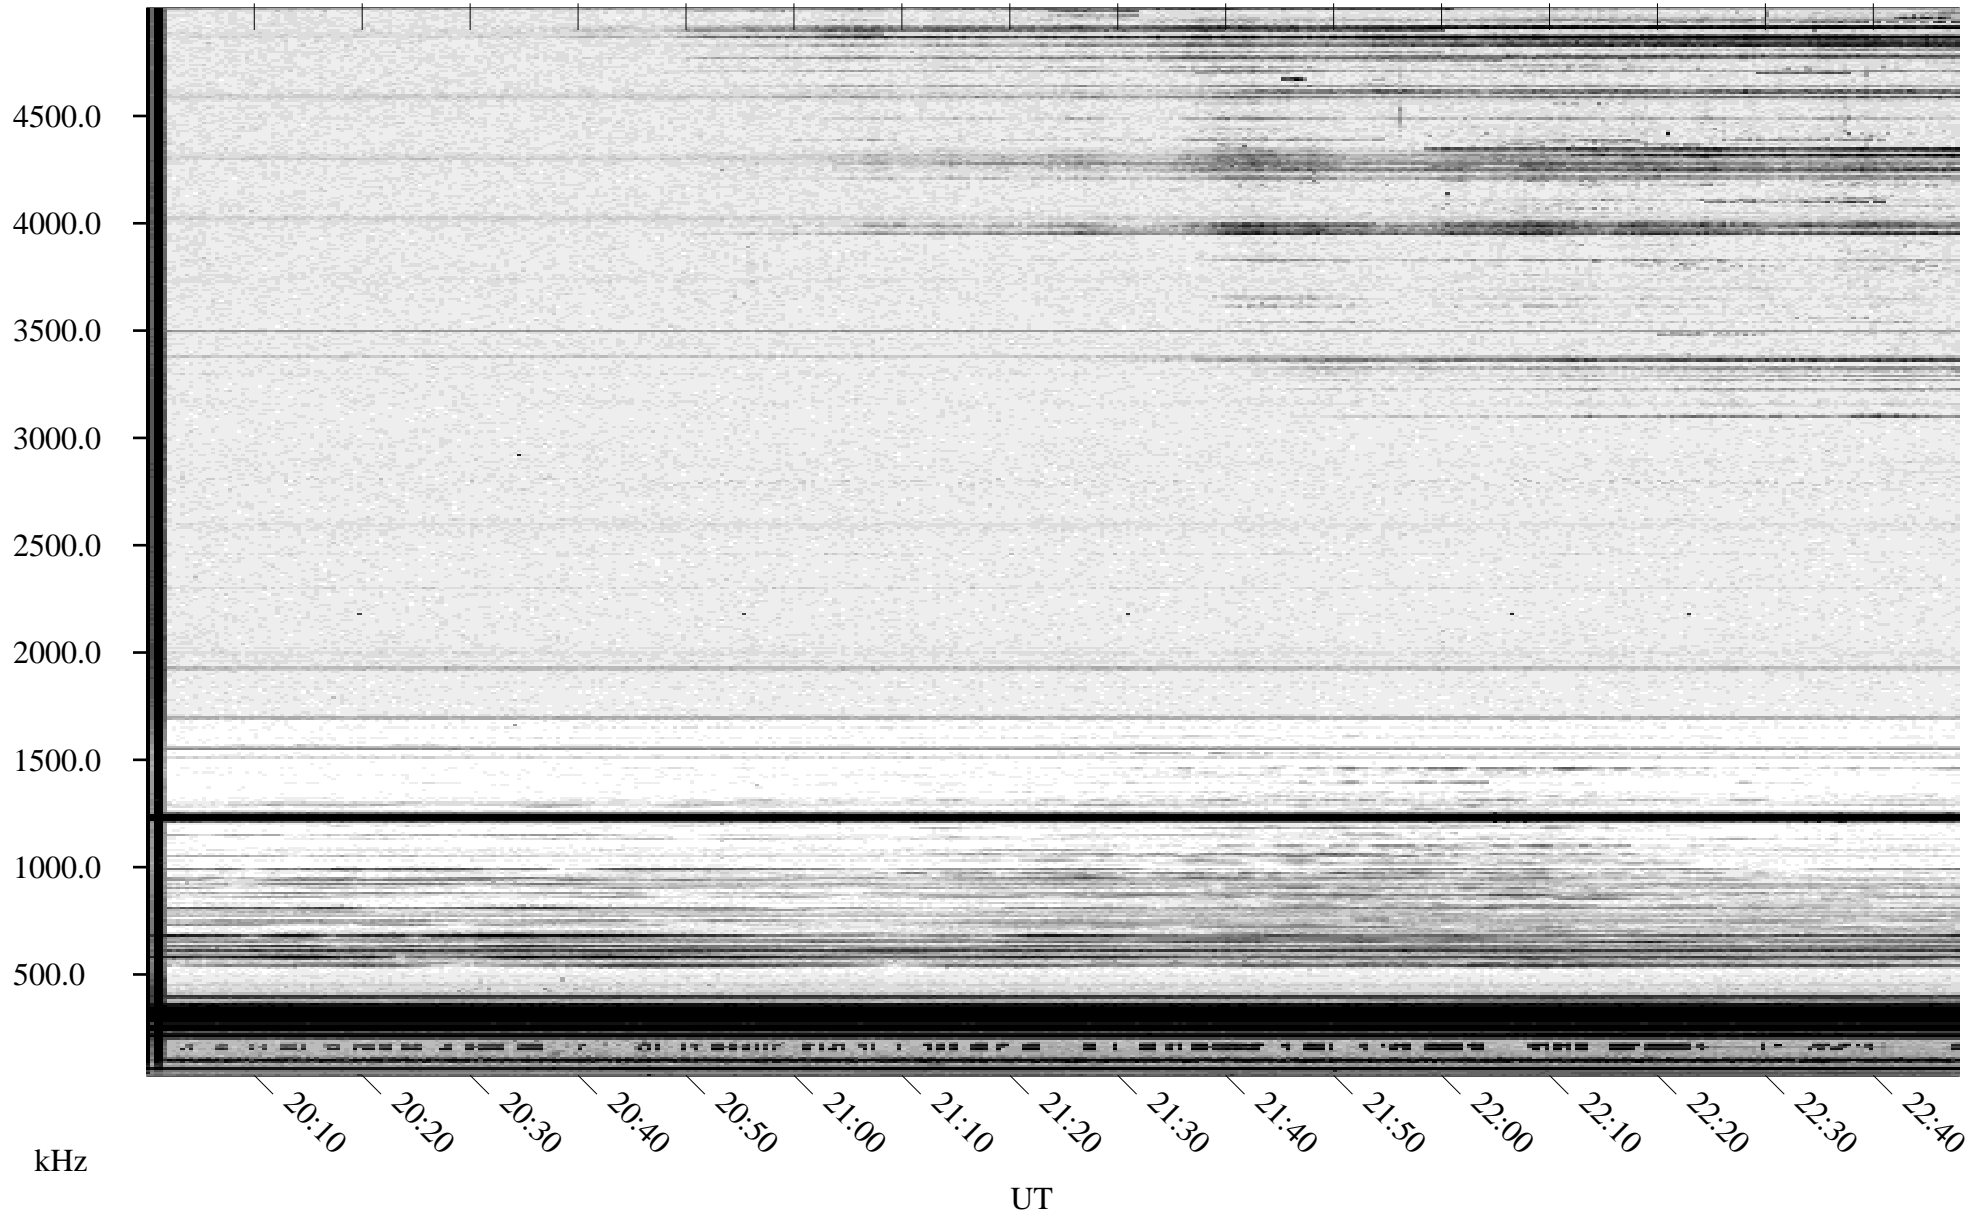

03/04/1996 Churchill, Manitoba

Linear Scale Black = 161 White = 15

ch96064l.r00m max_12

Page 1

03/04/1996 Churchill, Manitoba

Linear Scale Black = 161 White = 15

ch96064l.r00m max_12

Page 2

03/05/1996 Churchill, Manitoba

Linear Scale Black = 161 White = 15

ch96064l.r00m max_12

Page 3

03/05/1996 Churchill, Manitoba

Linear Scale Black = 161 White = 15

ch96064l.r00m max_12

Page 4

03/05/1996 Churchill, Manitoba

Linear Scale Black = 161 White = 15

ch96064l.r00m max_12

Page 5

03/05/1996 Churchill, Manitoba

Linear Scale Black = 161 White = 15

ch96064l.r00m max_12

Page 6

03/05/1996 Churchill, Manitoba

Linear Scale Black = 161 White = 15

ch96064l.r00m max_12

Page 7

03/05/1996 Churchill, Manitoba

Linear Scale Black = 161 White = 15

ch96064l.r00m max_12

Page 8