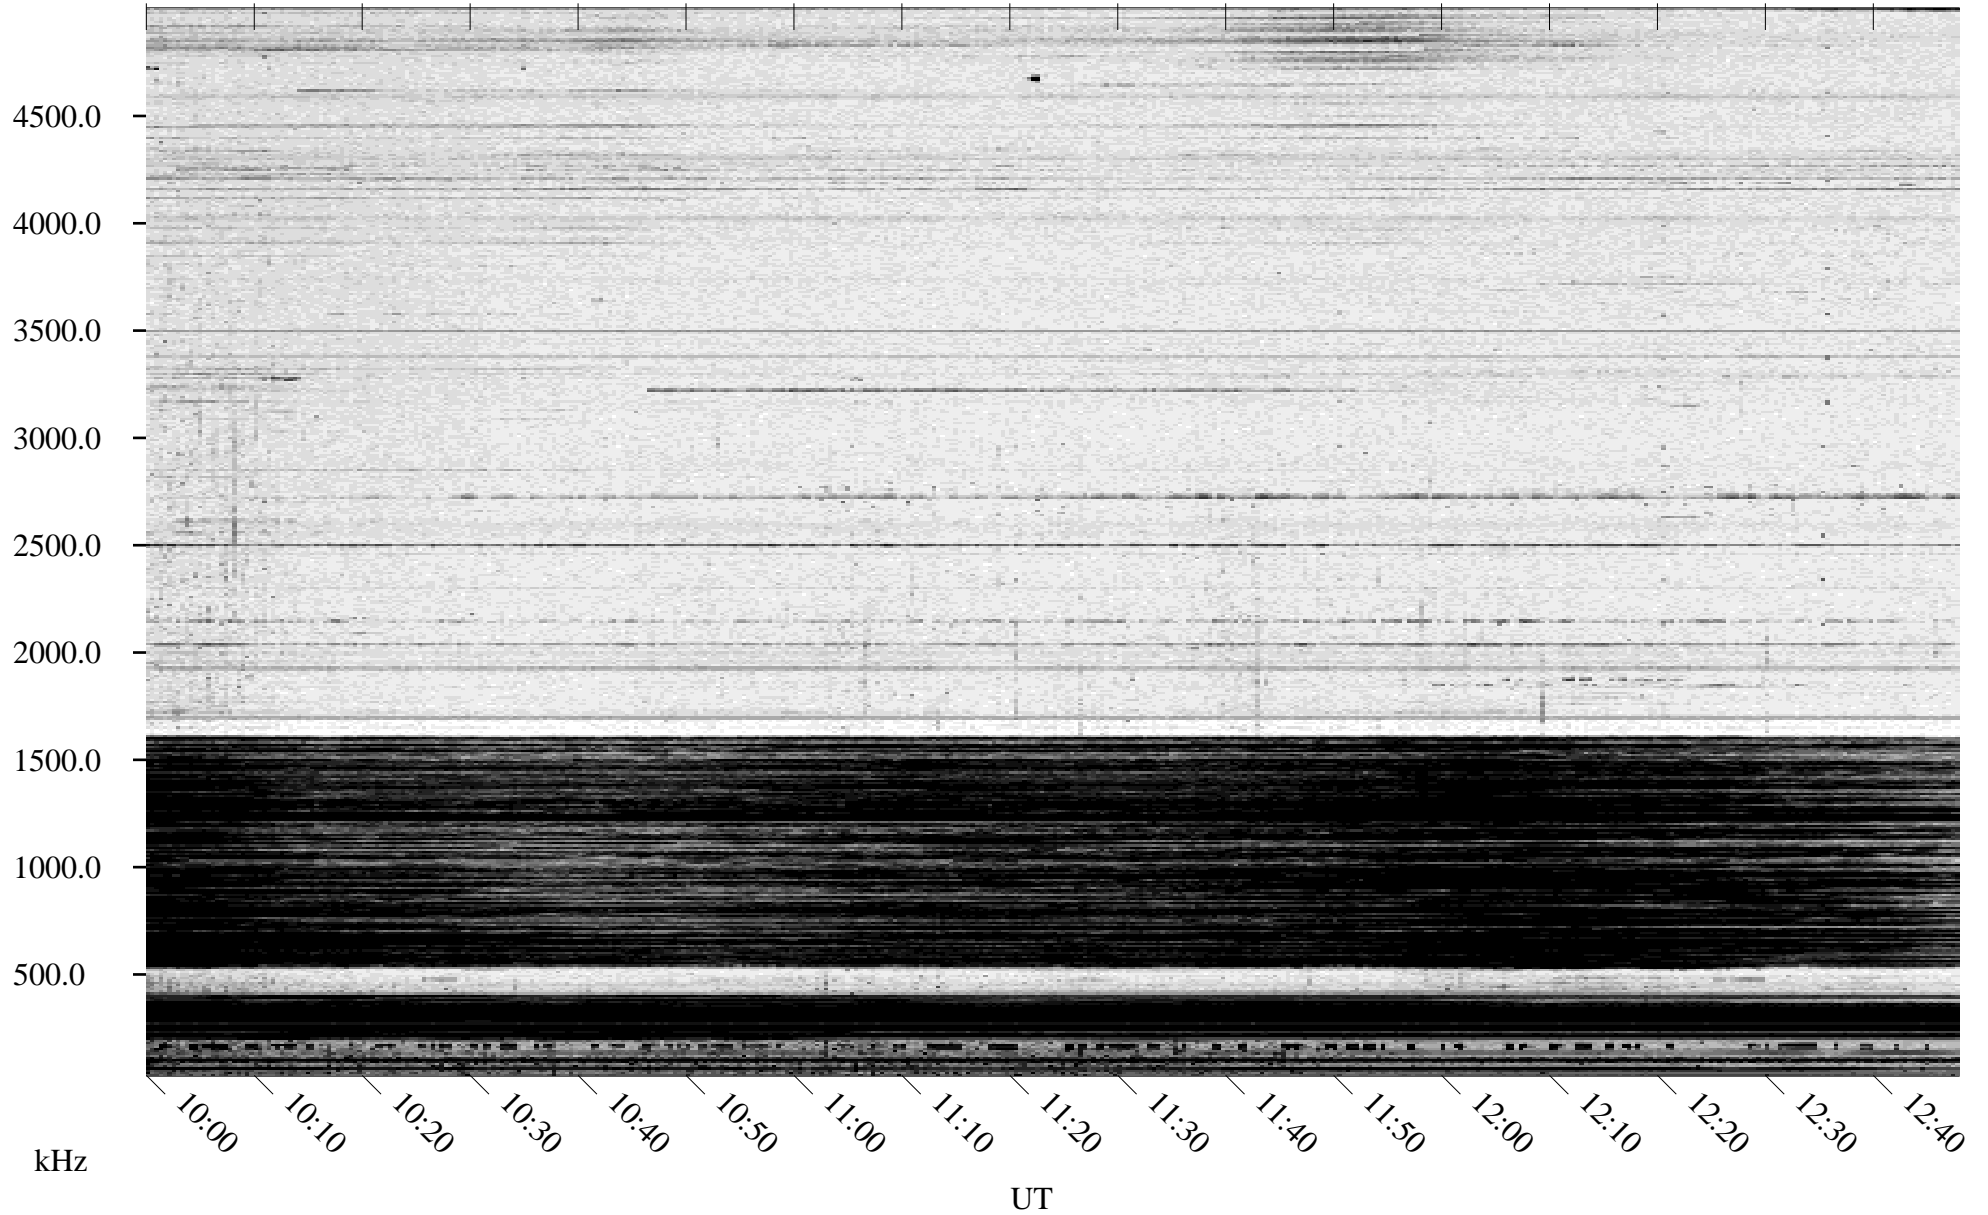

03/05/1996 Churchill, Manitoba

Linear Scale Black = 161 White = 15

ch960651.r00m max_12

Page 1

03/05/1996 Churchill, Manitoba

Linear Scale Black = 161 White = 15

ch96065l.r00m max_12

Page 2

03/06/1996 Churchill, Manitoba

Linear Scale Black = 161 White = 15

ch960651.r00m max_12

Page 3

03/06/1996 Churchill, Manitoba

Linear Scale Black = 161 White = 15

ch960651.r00m max_12

Page 4

03/06/1996 Churchill, Manitoba

Linear Scale Black = 161 White = 15

ch960651.r00m max_12

Page 5

03/06/1996 Churchill, Manitoba

Linear Scale Black = 161 White = 15

ch960651.r00m max_12

Page 6

03/06/1996 Churchill, Manitoba

Linear Scale Black = 161 White = 15

ch960651.r00m max_12

Page 7

03/06/1996 Churchill, Manitoba

Linear Scale Black = 161 White = 15

ch960651.r00m max_12

Page 8