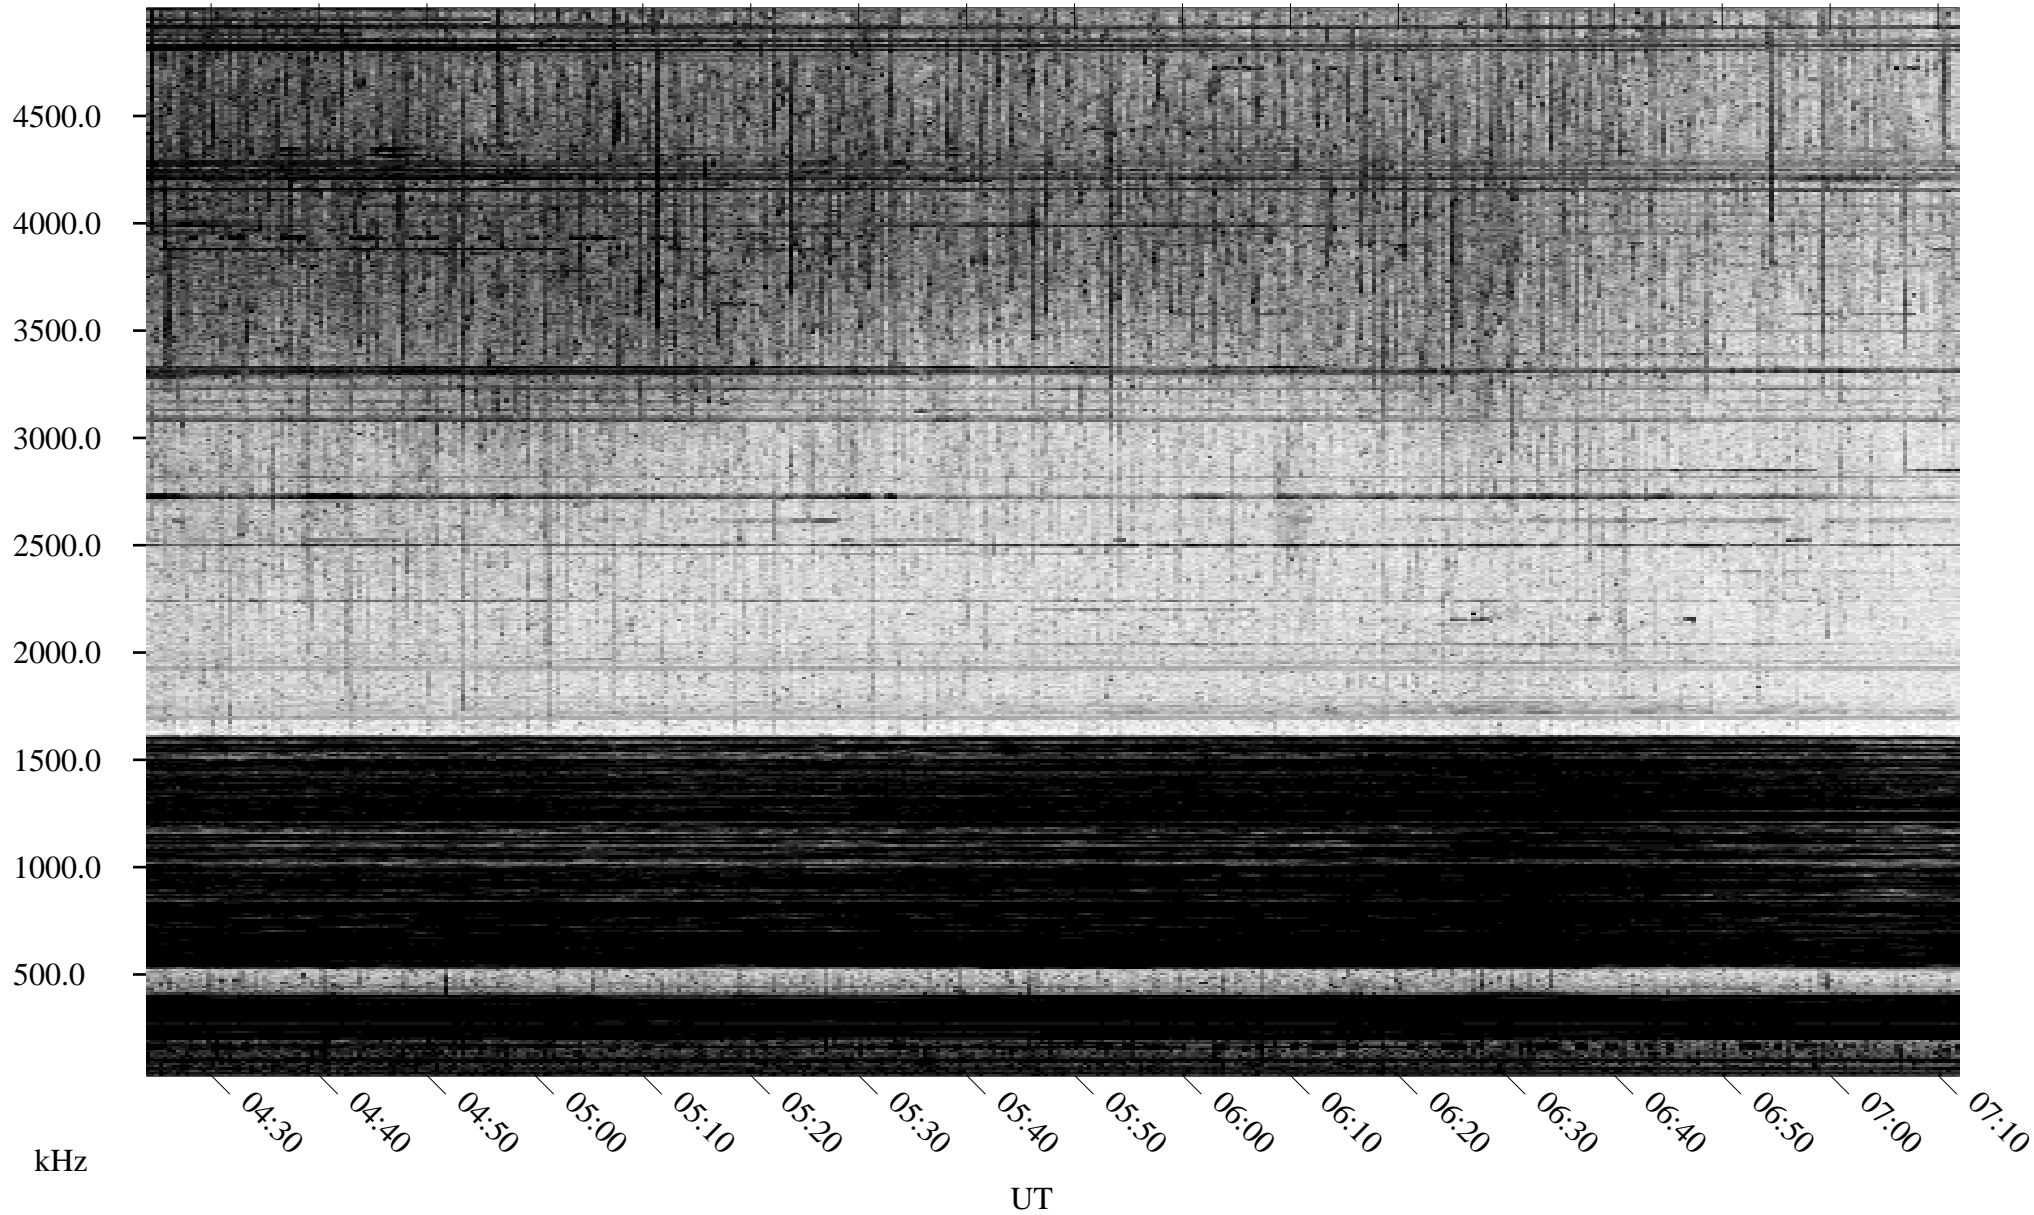

03/05/1996 Churchill, Manitoba

Linear Scale Black = 161 White = 15

ch960651.r00m max_12

Page 1

03/05/1996 Churchill, Manitoba

Linear Scale Black = 161 White = 15

ch96065l.r00m max_12

Page 2

03/06/1996 Churchill, Manitoba

Linear Scale Black = 161 White = 15

ch960651.r00m max_12

Page 3

03/06/1996 Churchill, Manitoba

Linear Scale Black = 161 White = 15

ch960651.r00m max_12

Page 4

03/06/1996 Churchill, Manitoba

Linear Scale Black = 161 White = 15

ch960651.r00m max_12

Page 5

03/06/1996 Churchill, Manitoba

Linear Scale Black = 161 White = 15

ch960651.r00m max_12

Page 6

03/06/1996 Churchill, Manitoba

Linear Scale Black = 161 White = 15

ch960651.r00m max_12

Page 7

03/06/1996 Churchill, Manitoba

Linear Scale Black = 161 White = 15

ch960651.r00m max_12

Page 8