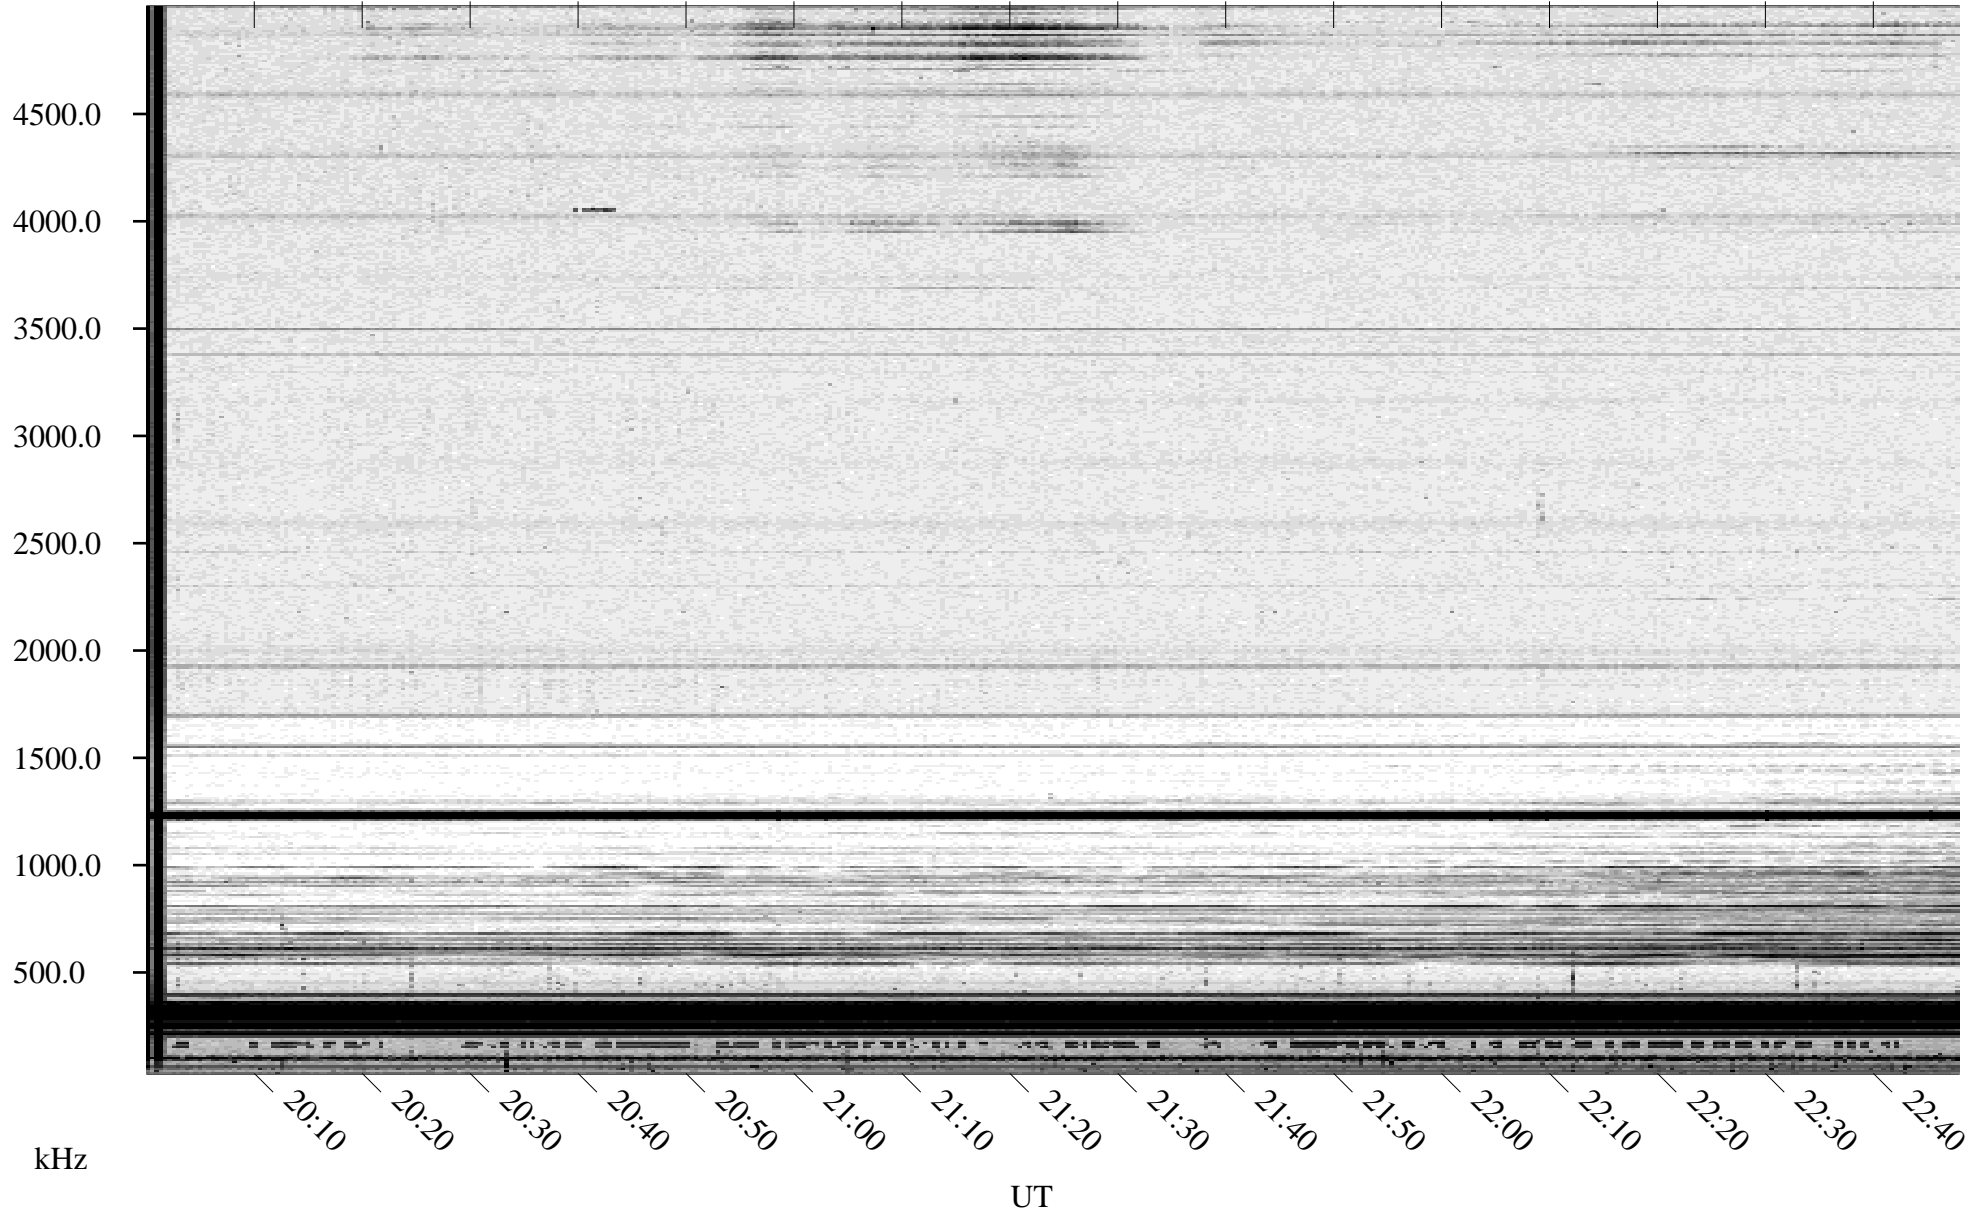

03/05/1996 Churchill, Manitoba

Linear Scale Black = 161 White = 15

ch960651.r00m max_12

Page 1

03/05/1996 Churchill, Manitoba

Linear Scale Black = 161 White = 15

ch96065l.r00m max_12

Page 2

03/06/1996 Churchill, Manitoba

Linear Scale Black = 161 White = 15

ch960651.r00m max_12

Page 3

03/06/1996 Churchill, Manitoba

Linear Scale Black = 161 White = 15

ch960651.r00m max_12

Page 4

03/06/1996 Churchill, Manitoba

Linear Scale Black = 161 White = 15

ch960651.r00m max_12

Page 5

03/06/1996 Churchill, Manitoba

Linear Scale Black = 161 White = 15

ch960651.r00m max_12

Page 6

03/06/1996 Churchill, Manitoba

Linear Scale Black = 161 White = 15

ch960651.r00m max_12

Page 7

03/06/1996 Churchill, Manitoba

Linear Scale Black = 161 White = 15

ch960651.r00m max_12

Page 8