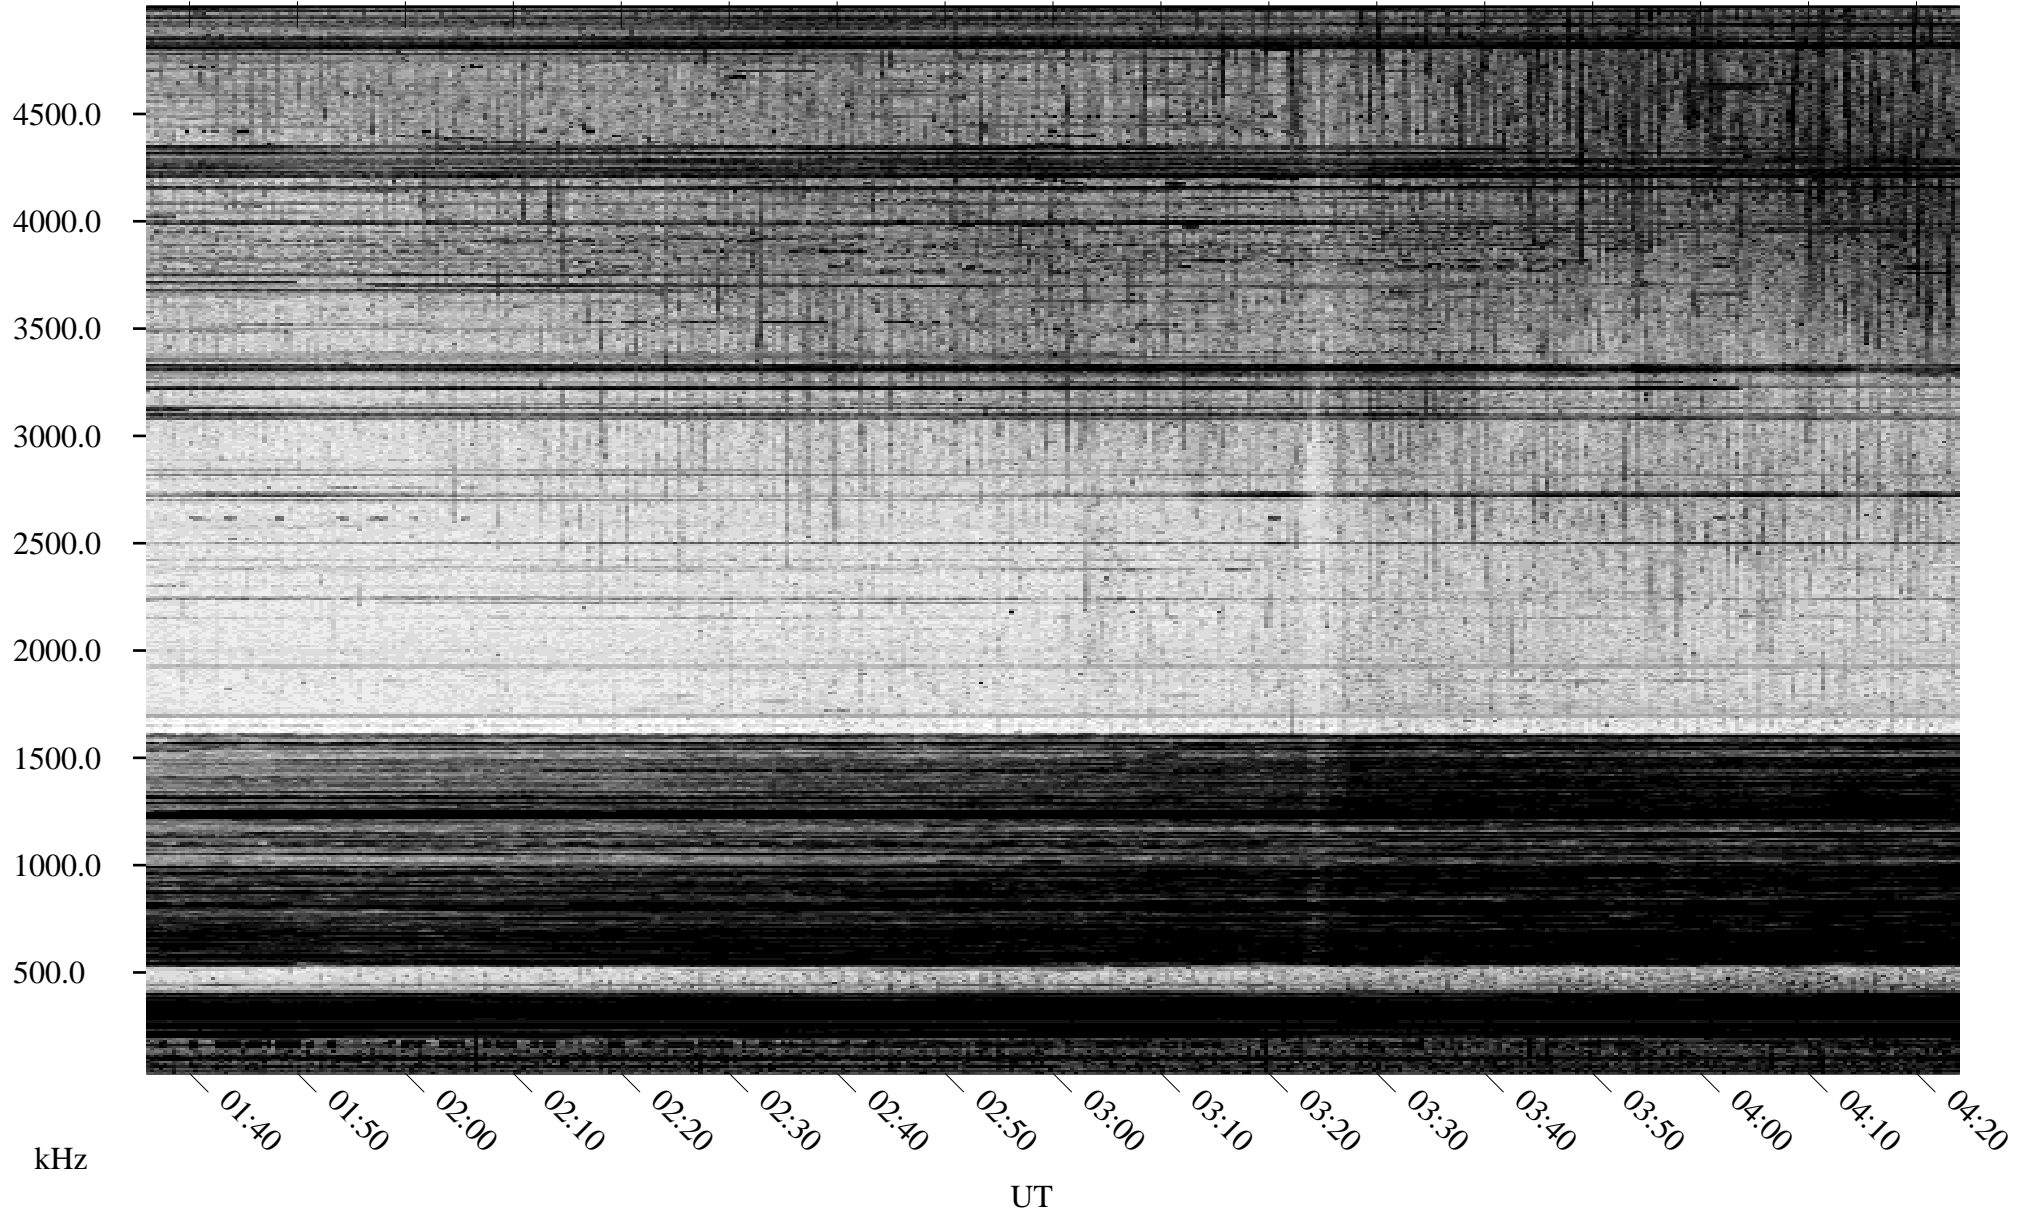

03/05/1996 Churchill, Manitoba

Linear Scale Black = 161 White = 15

ch960651.r00m max_12

Page 1

03/05/1996 Churchill, Manitoba

Linear Scale Black = 161 White = 15

ch96065l.r00m max_12

Page 2

03/06/1996 Churchill, Manitoba

Linear Scale Black = 161 White = 15

ch960651.r00m max_12

Page 3

03/06/1996 Churchill, Manitoba

Linear Scale Black = 161 White = 15

ch960651.r00m max_12

Page 4

03/06/1996 Churchill, Manitoba

Linear Scale Black = 161 White = 15

ch960651.r00m max_12

Page 5

03/06/1996 Churchill, Manitoba

Linear Scale Black = 161 White = 15

ch960651.r00m max_12

Page 6

03/06/1996 Churchill, Manitoba

Linear Scale Black = 161 White = 15

ch960651.r00m max_12

Page 7

03/06/1996 Churchill, Manitoba

Linear Scale Black = 161 White = 15

ch960651.r00m max_12

Page 8