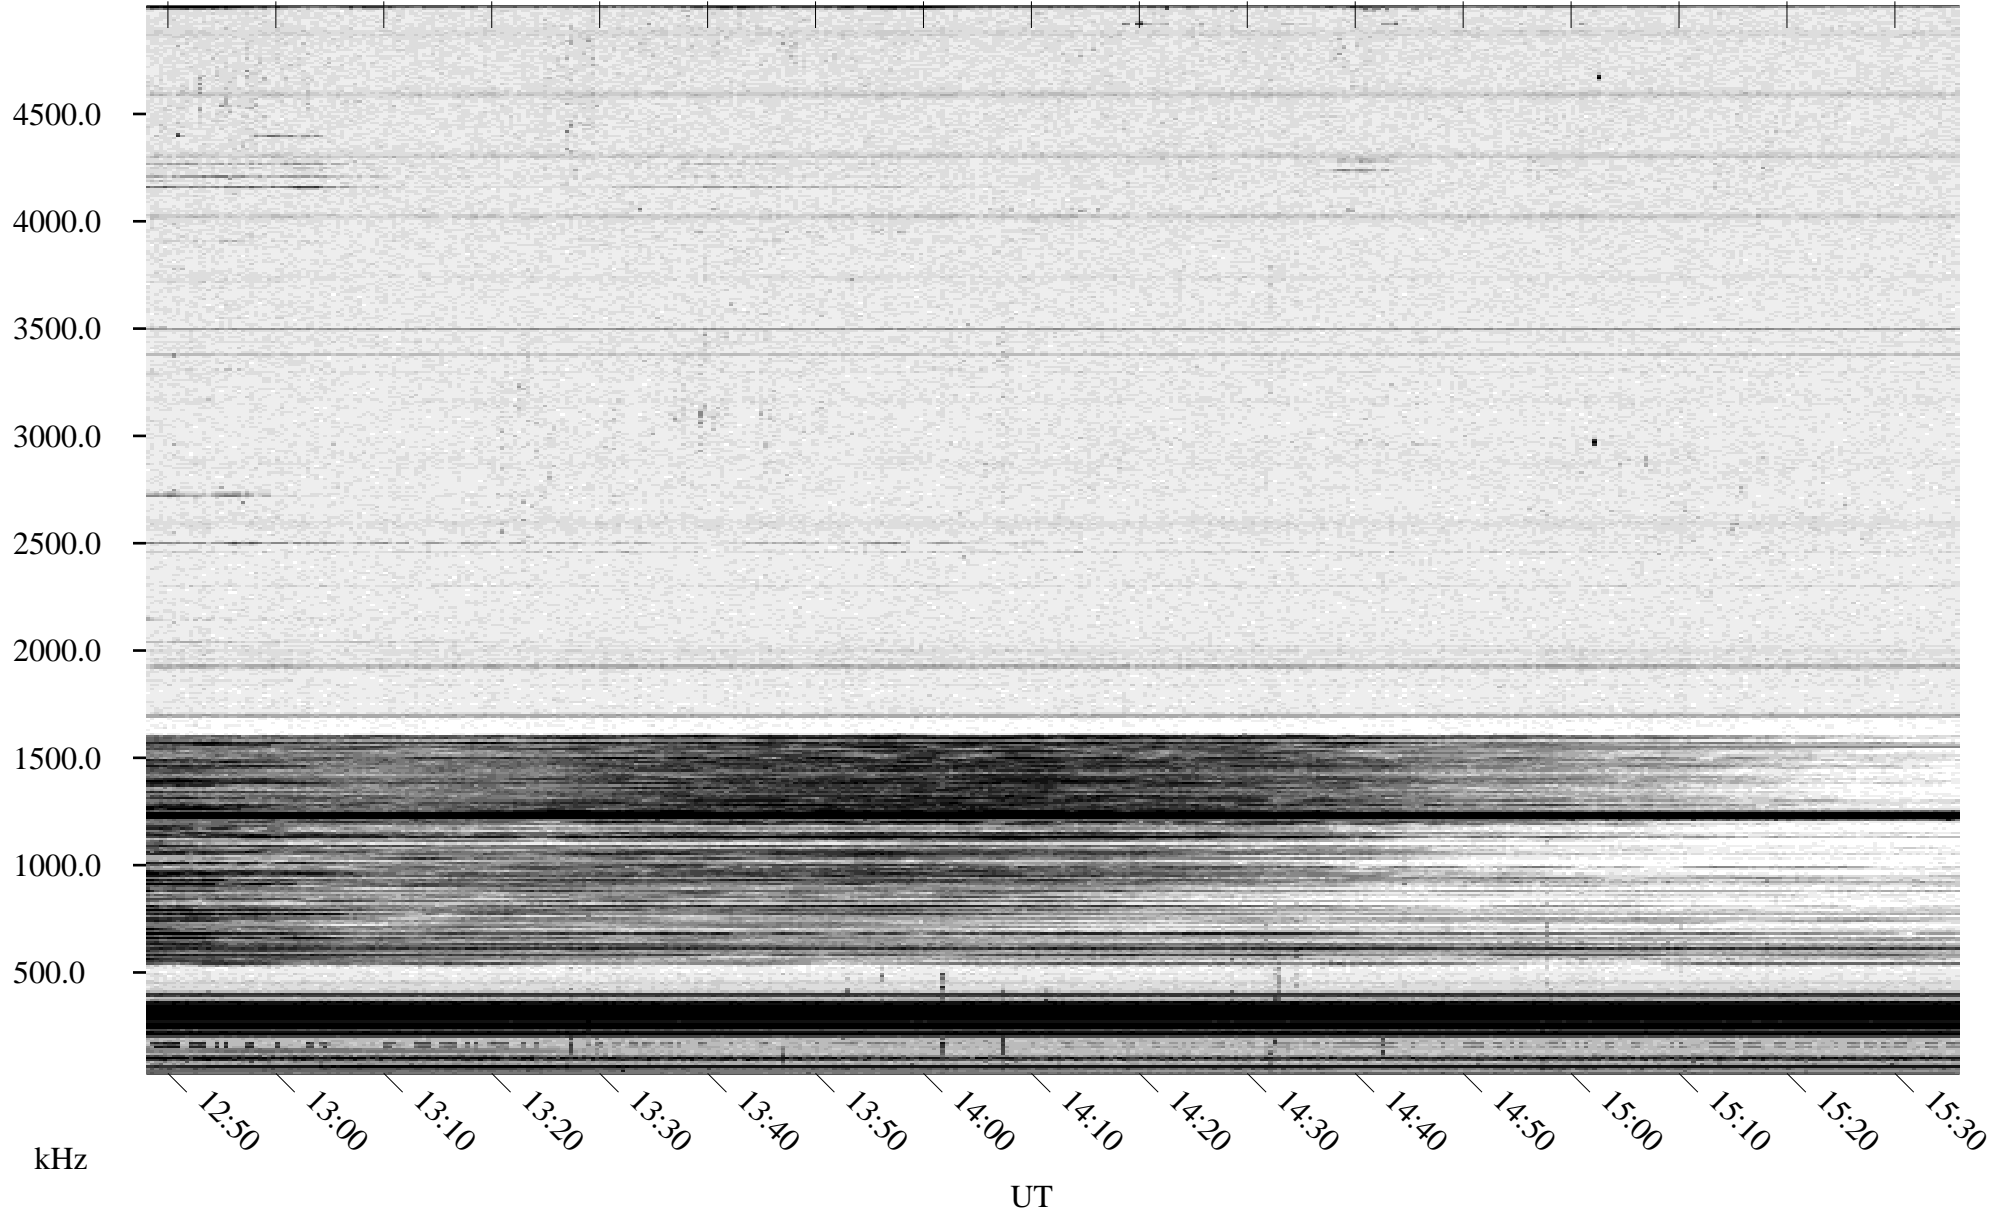

03/05/1996 Churchill, Manitoba

Linear Scale Black = 161 White = 15

ch960651.r00m max_12

Page 1

03/05/1996 Churchill, Manitoba

Linear Scale Black = 161 White = 15

ch96065l.r00m max_12

Page 2

03/06/1996 Churchill, Manitoba

Linear Scale Black = 161 White = 15

ch960651.r00m max_12

Page 3

03/06/1996 Churchill, Manitoba

Linear Scale Black = 161 White = 15

ch960651.r00m max_12

Page 4

03/06/1996 Churchill, Manitoba

Linear Scale Black = 161 White = 15

ch960651.r00m max_12

Page 5

03/06/1996 Churchill, Manitoba

Linear Scale Black = 161 White = 15

ch960651.r00m max_12

Page 6

03/06/1996 Churchill, Manitoba

Linear Scale Black = 161 White = 15

ch960651.r00m max_12

Page 7

03/06/1996 Churchill, Manitoba

Linear Scale Black = 161 White = 15

ch960651.r00m max_12

Page 8