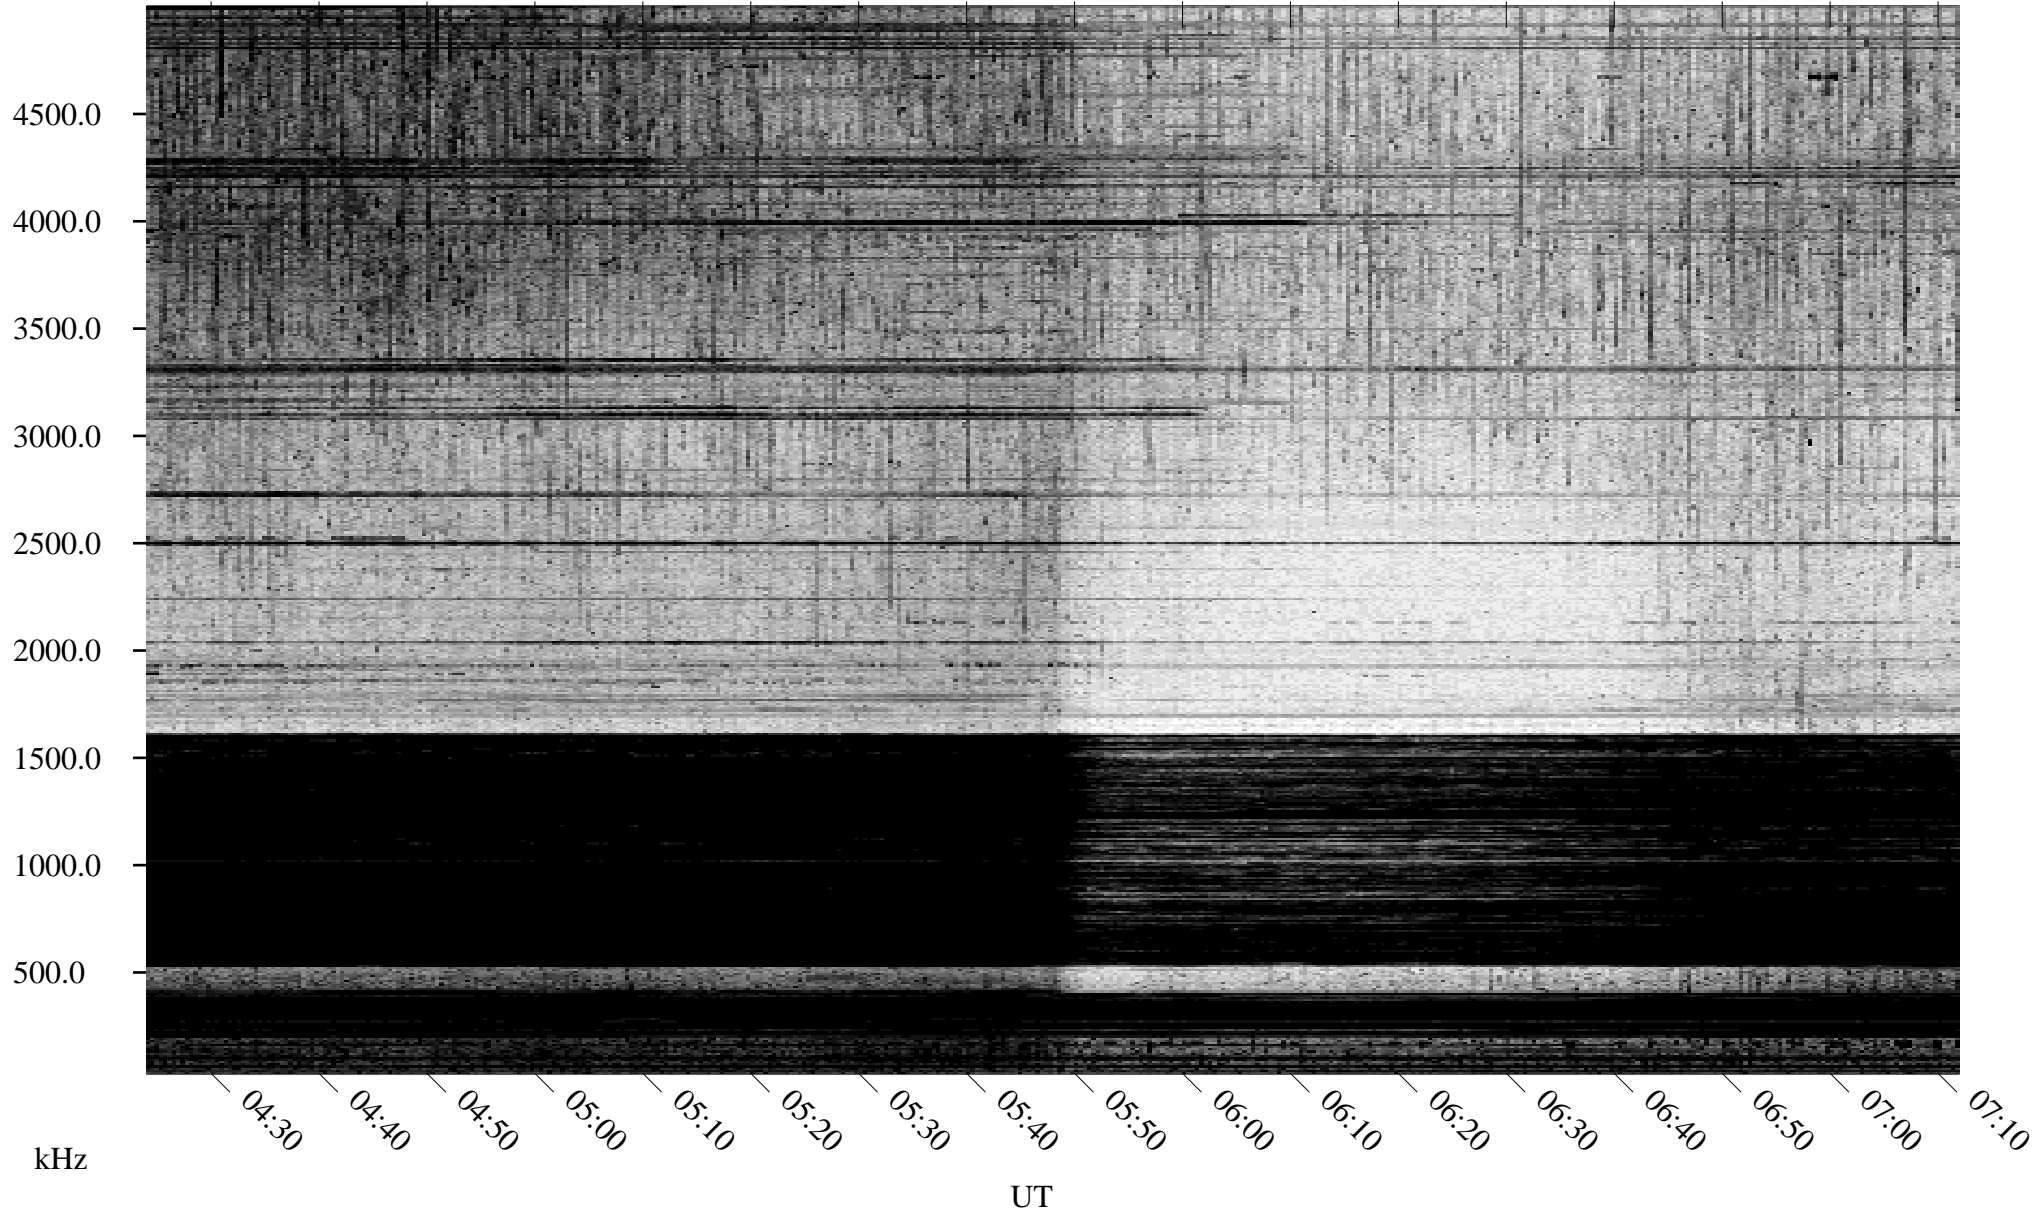

03/06/1996 Churchill, Manitoba

Linear Scale Black = 161 White = 15

ch96066l.r00m max_12

Page 1

03/06/1996 Churchill, Manitoba

Linear Scale Black = 161 White = 15

ch96066l.r00m max_12

Page 2

03/07/1996 Churchill, Manitoba

Linear Scale Black = 161 White = 15

ch96066l.r00m max_12

Page 3

03/07/1996 Churchill, Manitoba

Linear Scale Black = 161 White = 15

ch96066l.r00m max_12

Page 4

03/07/1996 Churchill, Manitoba

Linear Scale Black = 161 White = 15

ch96066l.r00m max_12

Page 5

03/07/1996 Churchill, Manitoba

Linear Scale Black = 161 White = 15

ch96066l.r00m max_12

Page 6

03/07/1996 Churchill, Manitoba

Linear Scale Black = 161 White = 15

ch96066l.r00m max_12

Page 7

03/07/1996 Churchill, Manitoba

Linear Scale Black = 161 White = 15

ch96066l.r00m max_12