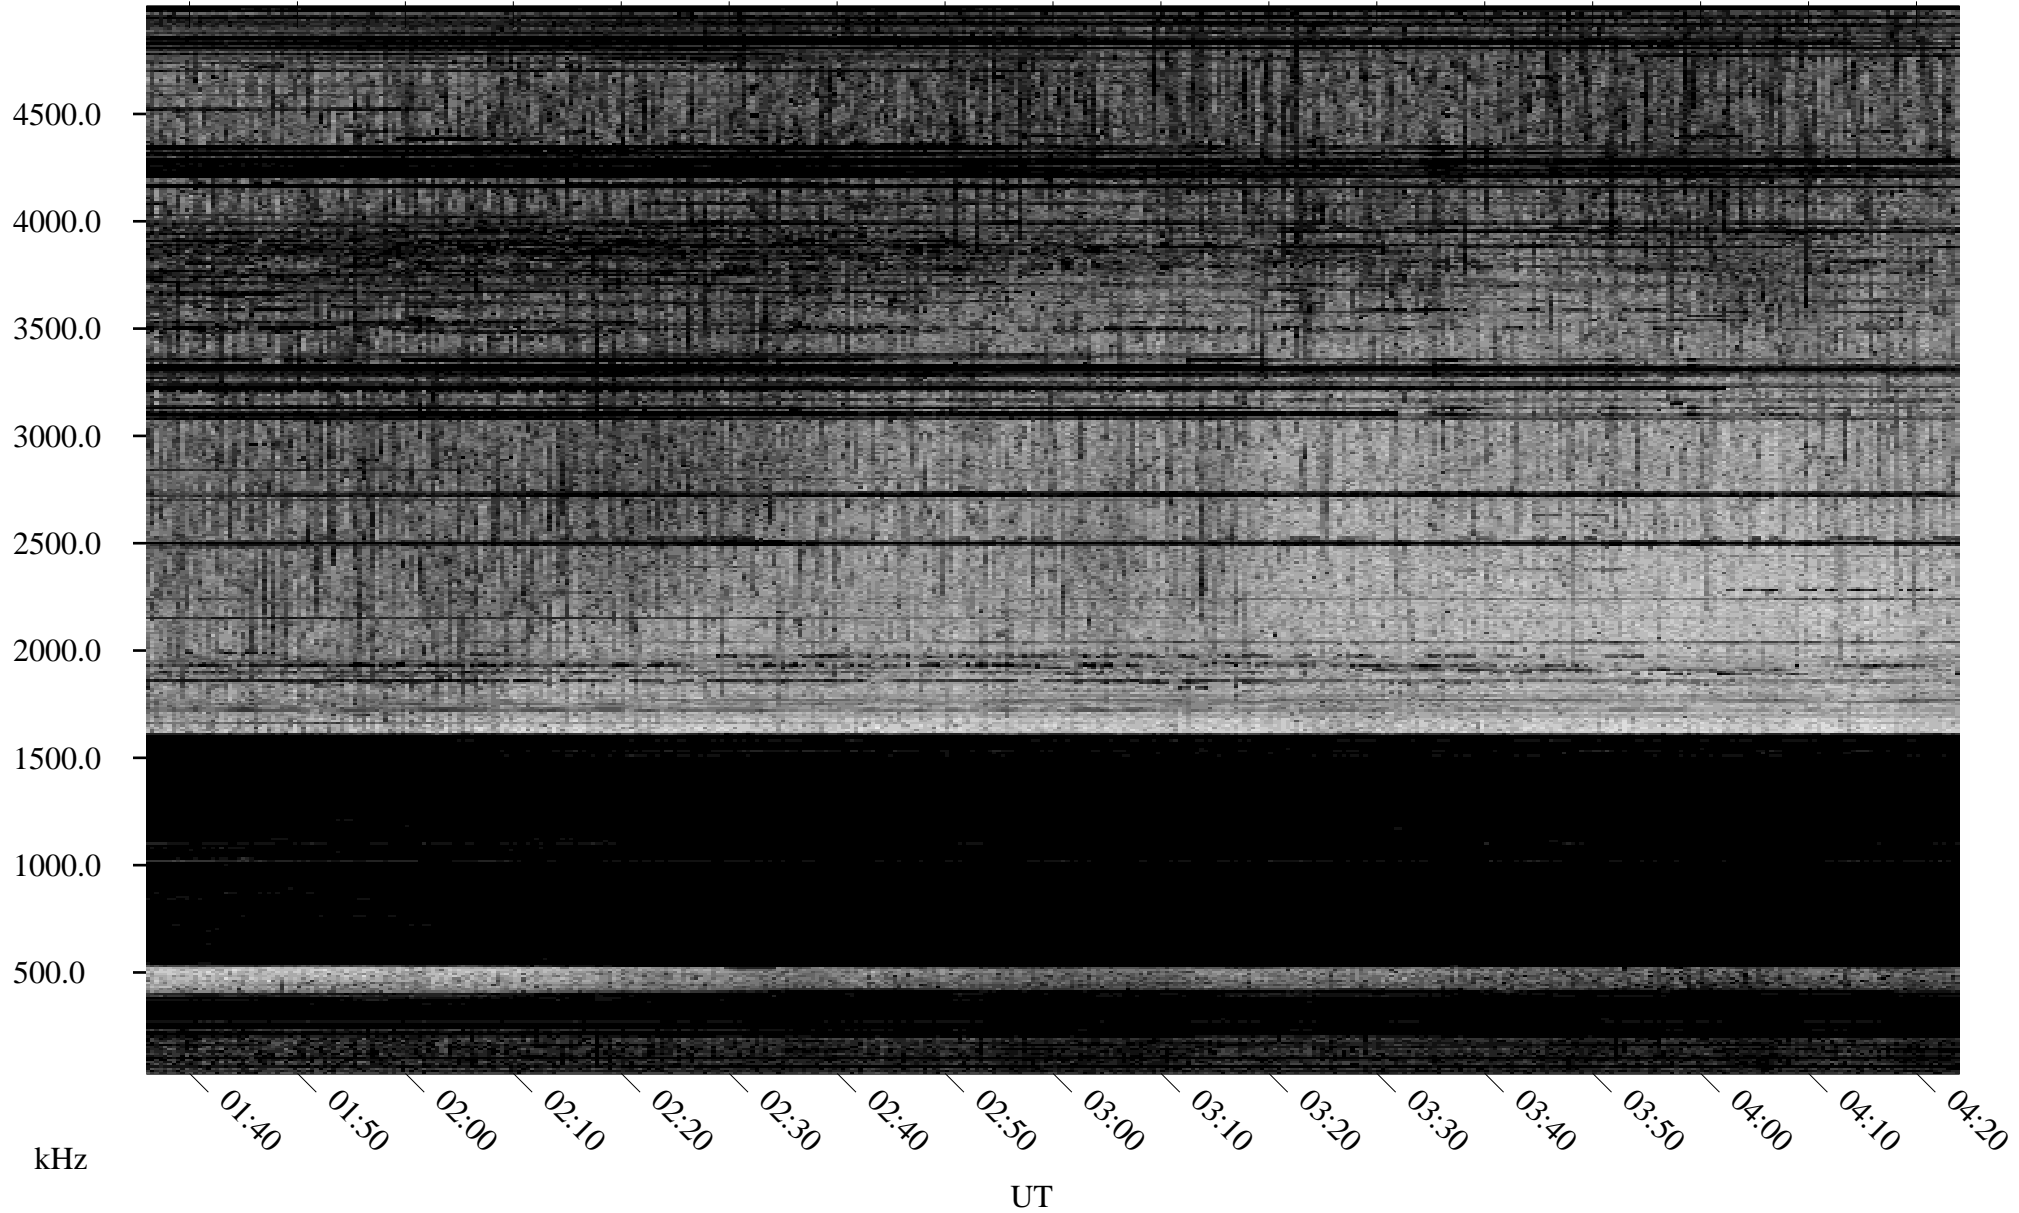

03/06/1996 Churchill, Manitoba

Linear Scale Black = 161 White = 15

ch96066l.r00m max_12

Page 1

03/06/1996 Churchill, Manitoba

Linear Scale Black = 161 White = 15

ch96066l.r00m max_12

Page 2

03/07/1996 Churchill, Manitoba

Linear Scale Black = 161 White = 15

ch96066l.r00m max_12

Page 3

03/07/1996 Churchill, Manitoba

Linear Scale Black = 161 White = 15

ch96066l.r00m max_12

Page 4

03/07/1996 Churchill, Manitoba

Linear Scale Black = 161 White = 15

ch96066l.r00m max_12

Page 5

03/07/1996 Churchill, Manitoba

Linear Scale Black = 161 White = 15

ch96066l.r00m max_12

Page 6

03/07/1996 Churchill, Manitoba

Linear Scale Black = 161 White = 15

ch96066l.r00m max_12

Page 7

03/07/1996 Churchill, Manitoba

Linear Scale Black = 161 White = 15

ch96066l.r00m max_12