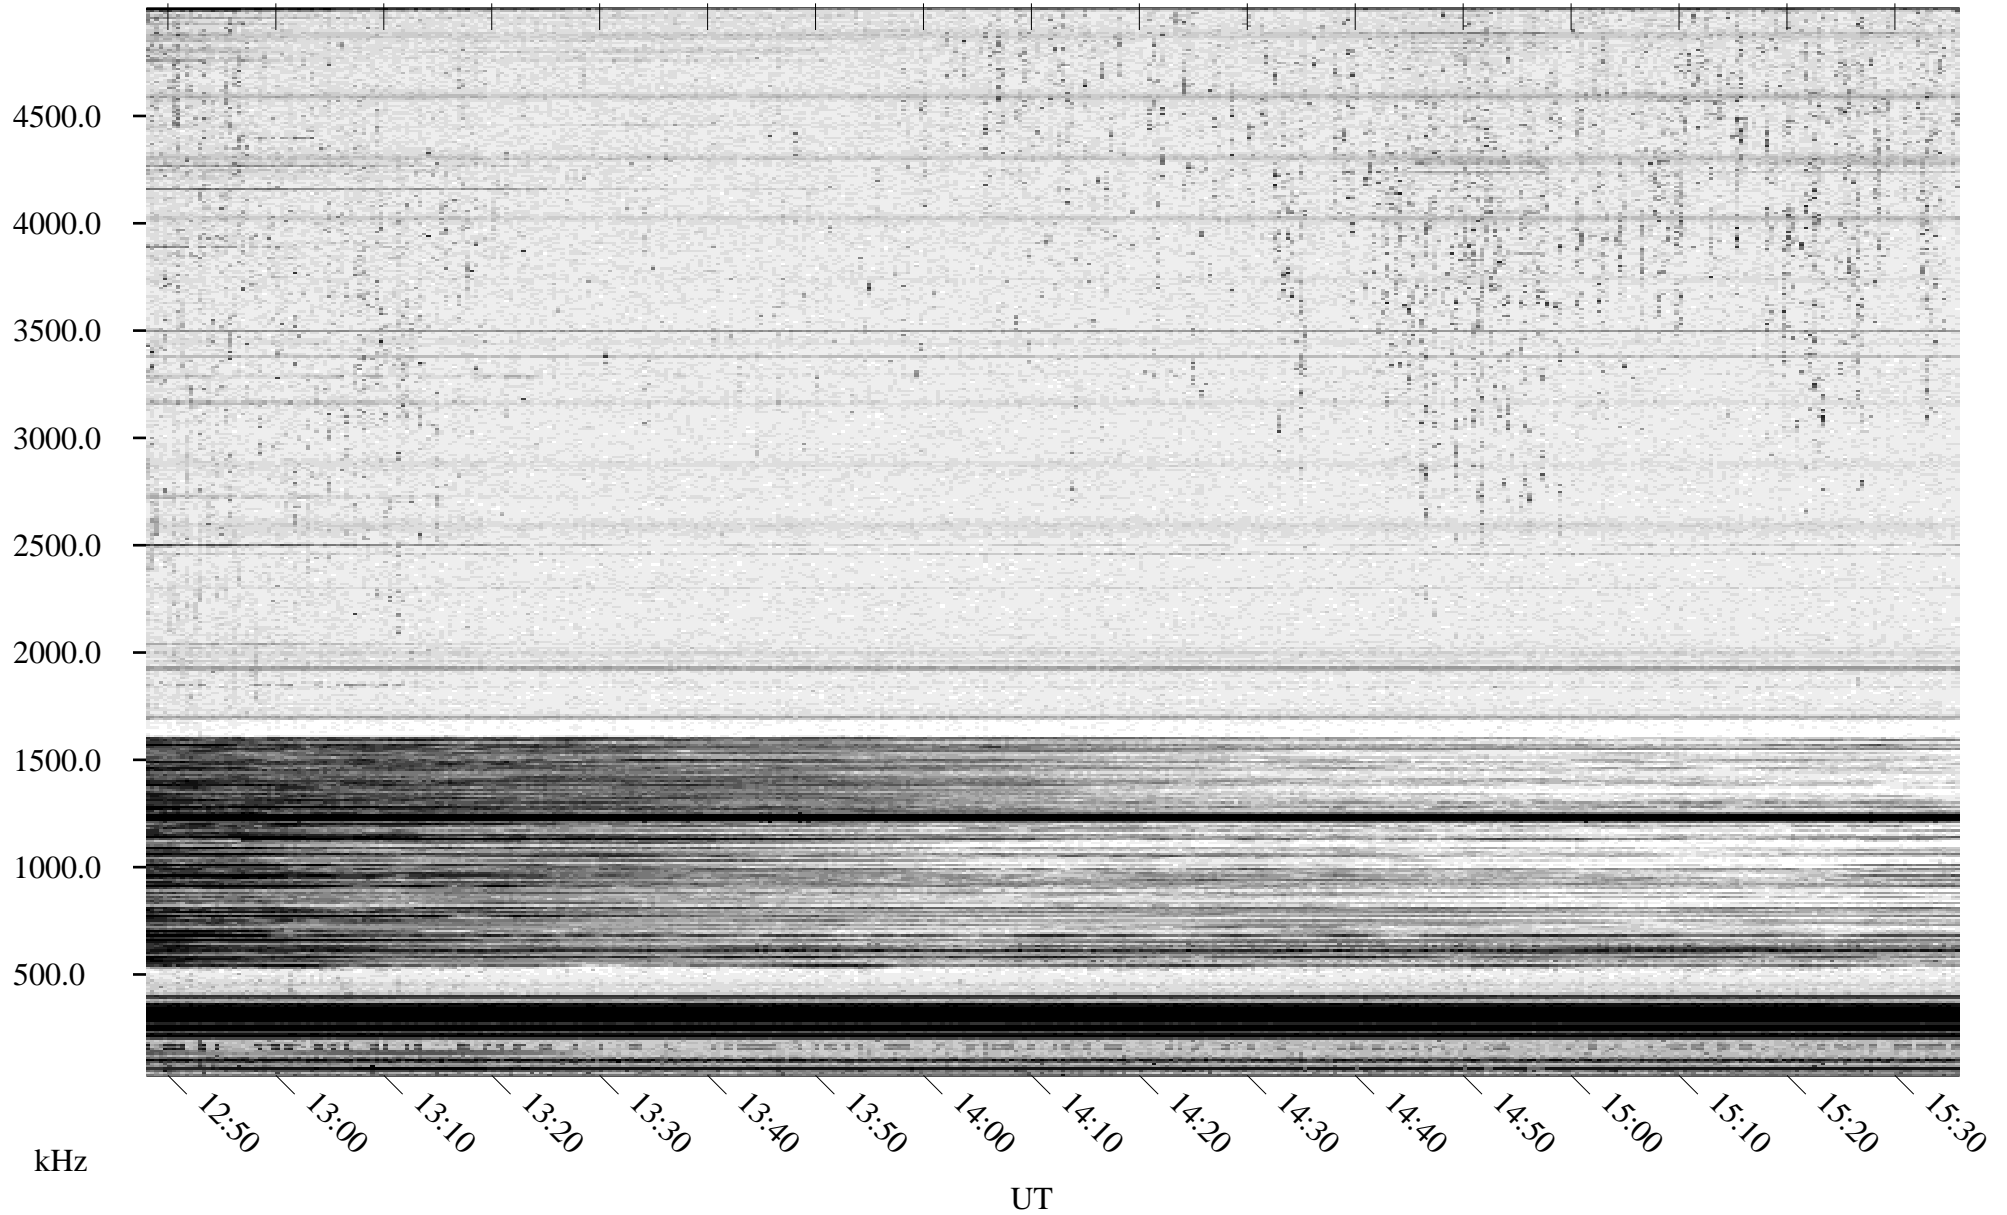

03/06/1996 Churchill, Manitoba

Linear Scale Black = 161 White = 15

ch96066l.r00m max_12

Page 1

03/06/1996 Churchill, Manitoba

Linear Scale Black = 161 White = 15

ch96066l.r00m max_12

Page 2

03/07/1996 Churchill, Manitoba

Linear Scale Black = 161 White = 15

ch96066l.r00m max_12

Page 3

03/07/1996 Churchill, Manitoba

Linear Scale Black = 161 White = 15

ch96066l.r00m max_12

Page 4

03/07/1996 Churchill, Manitoba

Linear Scale Black = 161 White = 15

ch96066l.r00m max_12

Page 5

03/07/1996 Churchill, Manitoba

Linear Scale Black = 161 White = 15

ch96066l.r00m max_12

Page 6

03/07/1996 Churchill, Manitoba

Linear Scale Black = 161 White = 15

ch96066l.r00m max_12

Page 7

03/07/1996 Churchill, Manitoba

Linear Scale Black = 161 White = 15

ch96066l.r00m max_12