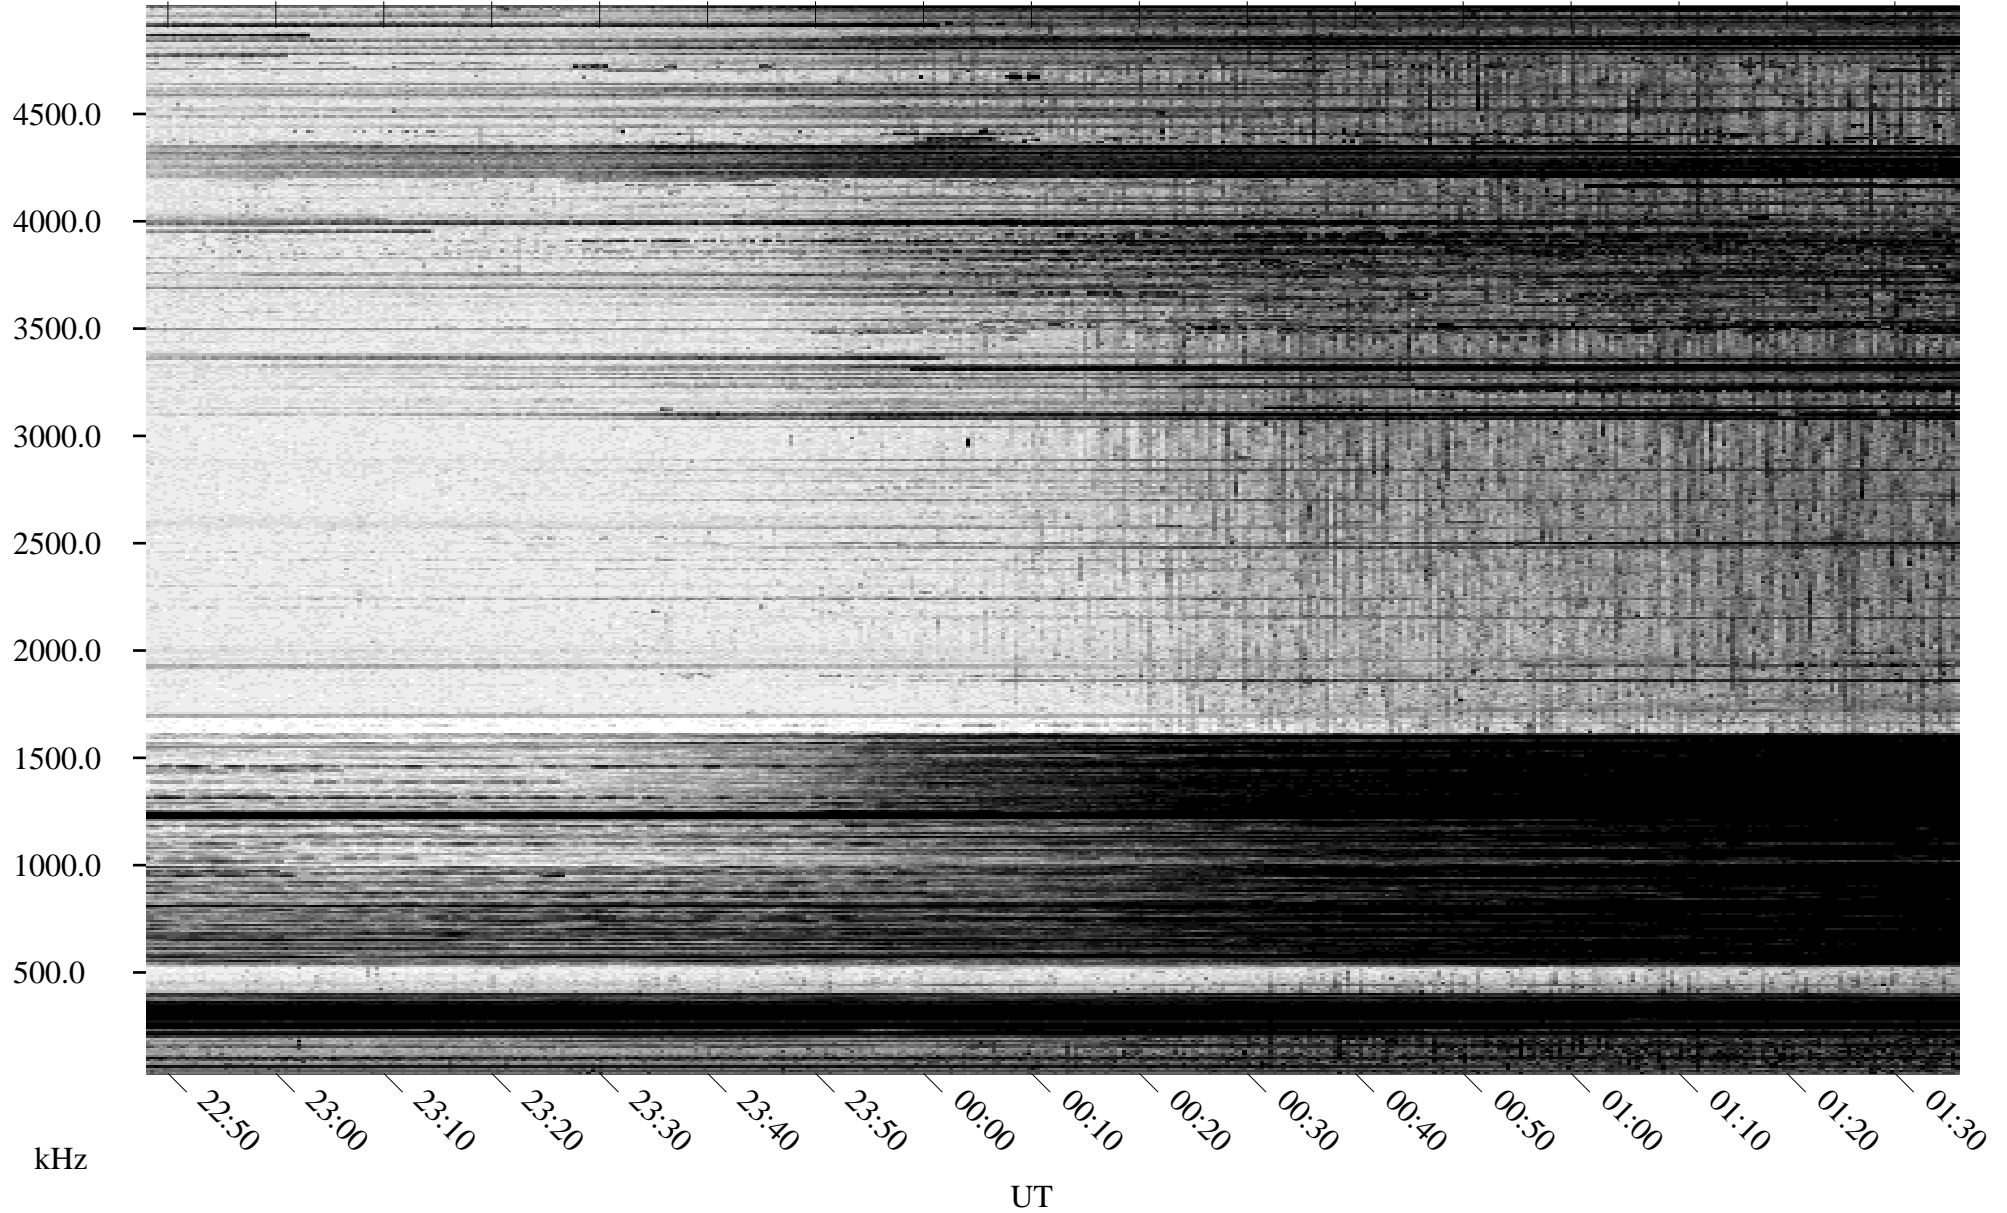

03/06/1996 Churchill, Manitoba

Linear Scale Black = 161 White = 15

ch96066l.r00m max_12

Page 1

03/06/1996 Churchill, Manitoba

Linear Scale Black = 161 White = 15

ch96066l.r00m max_12

Page 2

03/07/1996 Churchill, Manitoba

Linear Scale Black = 161 White = 15

ch96066l.r00m max_12

Page 3

03/07/1996 Churchill, Manitoba

Linear Scale Black = 161 White = 15

ch96066l.r00m max_12

Page 4

03/07/1996 Churchill, Manitoba

Linear Scale Black = 161 White = 15

ch96066l.r00m max_12

Page 5

03/07/1996 Churchill, Manitoba

Linear Scale Black = 161 White = 15

ch96066l.r00m max_12

Page 6

03/07/1996 Churchill, Manitoba

Linear Scale Black = 161 White = 15

ch96066l.r00m max_12

Page 7

03/07/1996 Churchill, Manitoba

Linear Scale Black = 161 White = 15

ch96066l.r00m max_12