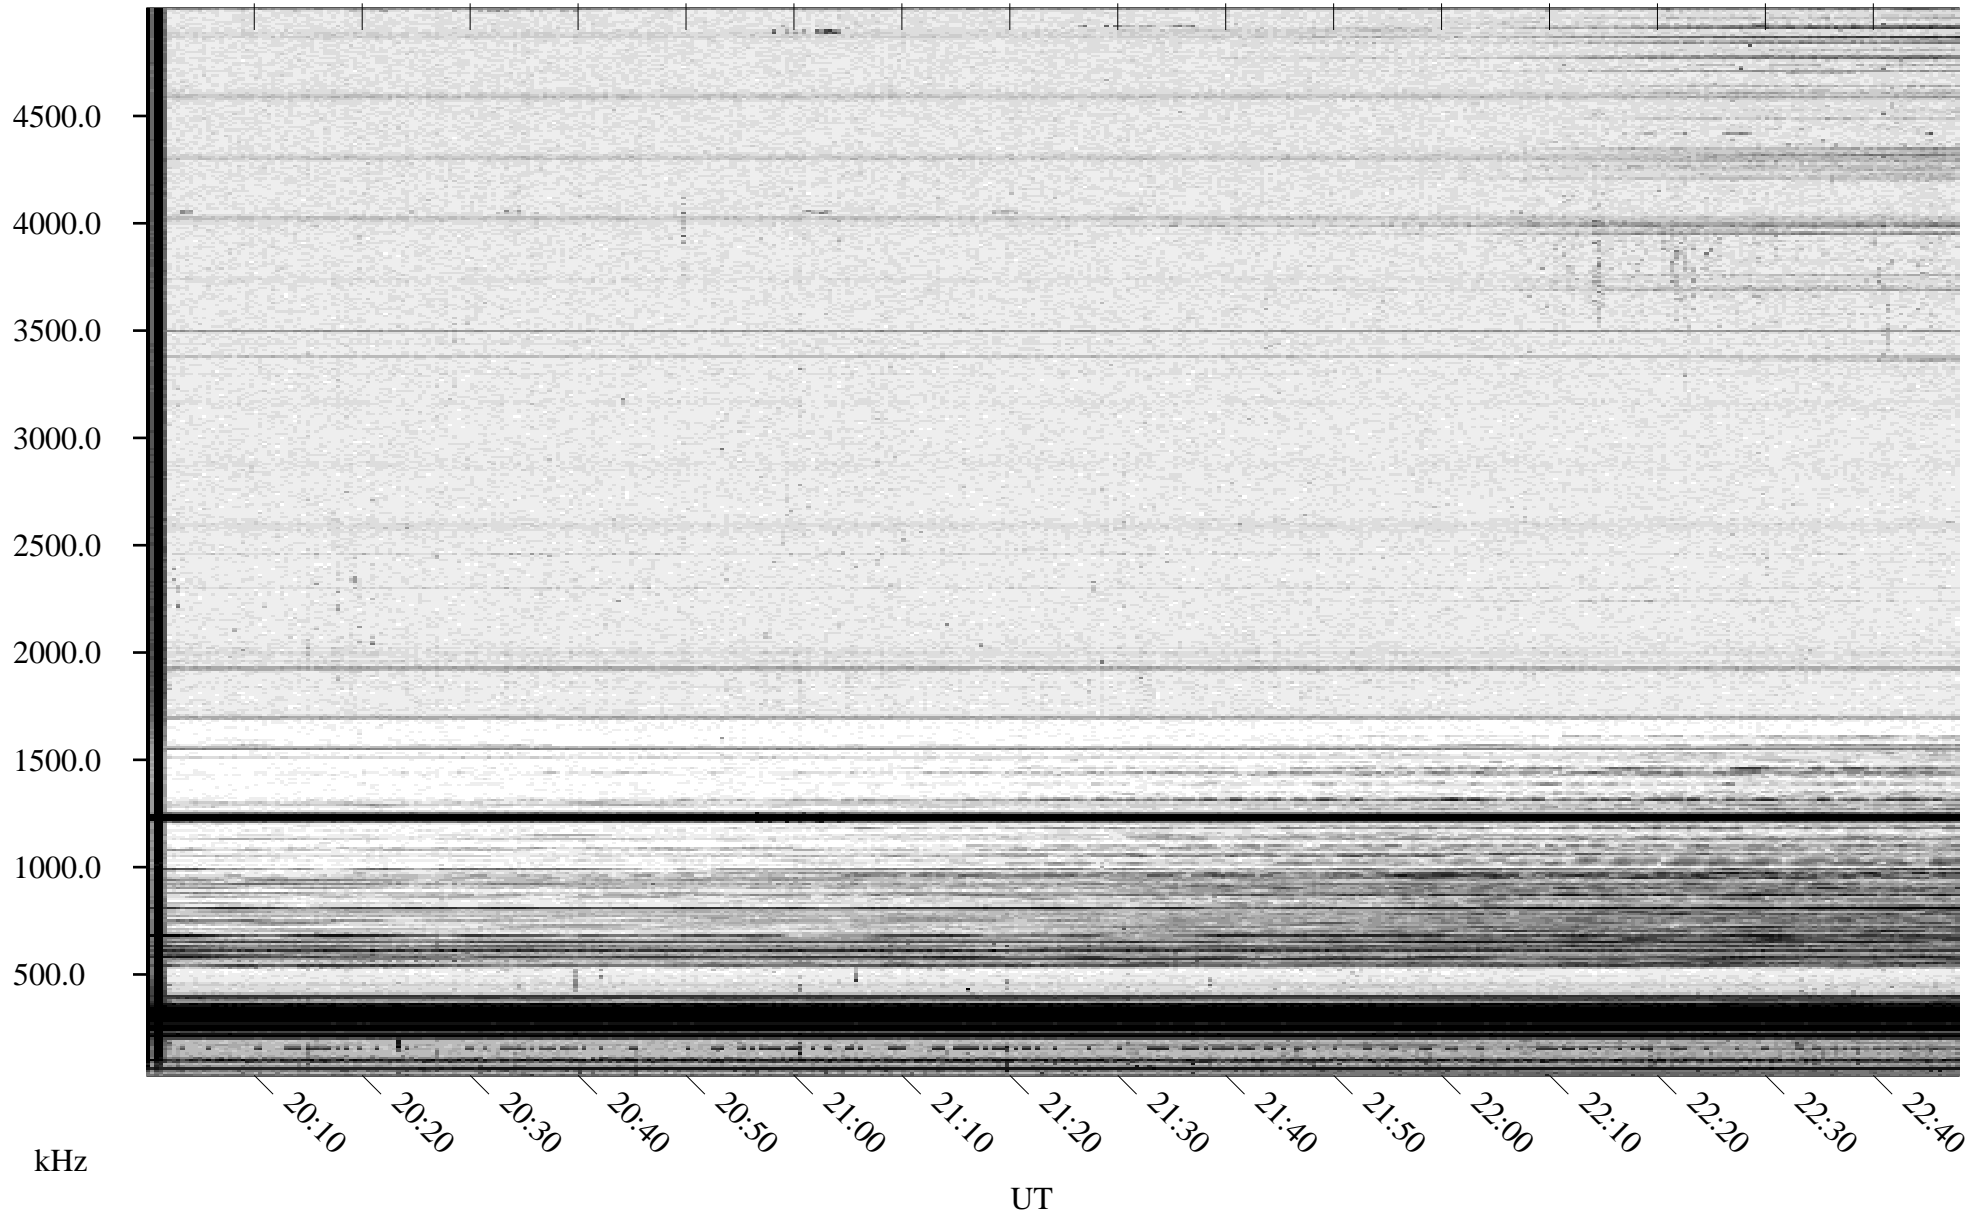

03/06/1996 Churchill, Manitoba

Linear Scale Black = 161 White = 15

ch96066l.r00m max_12

Page 1

03/06/1996 Churchill, Manitoba

Linear Scale Black = 161 White = 15

ch96066l.r00m max_12

Page 2

03/07/1996 Churchill, Manitoba

Linear Scale Black = 161 White = 15

ch96066l.r00m max_12

Page 3

03/07/1996 Churchill, Manitoba

Linear Scale Black = 161 White = 15

ch96066l.r00m max_12

Page 4

03/07/1996 Churchill, Manitoba

Linear Scale Black = 161 White = 15

ch96066l.r00m max_12

Page 5

03/07/1996 Churchill, Manitoba

Linear Scale Black = 161 White = 15

ch96066l.r00m max_12

Page 6

03/07/1996 Churchill, Manitoba

Linear Scale Black = 161 White = 15

ch96066l.r00m max_12

Page 7

03/07/1996 Churchill, Manitoba

Linear Scale Black = 161 White = 15

ch96066l.r00m max_12