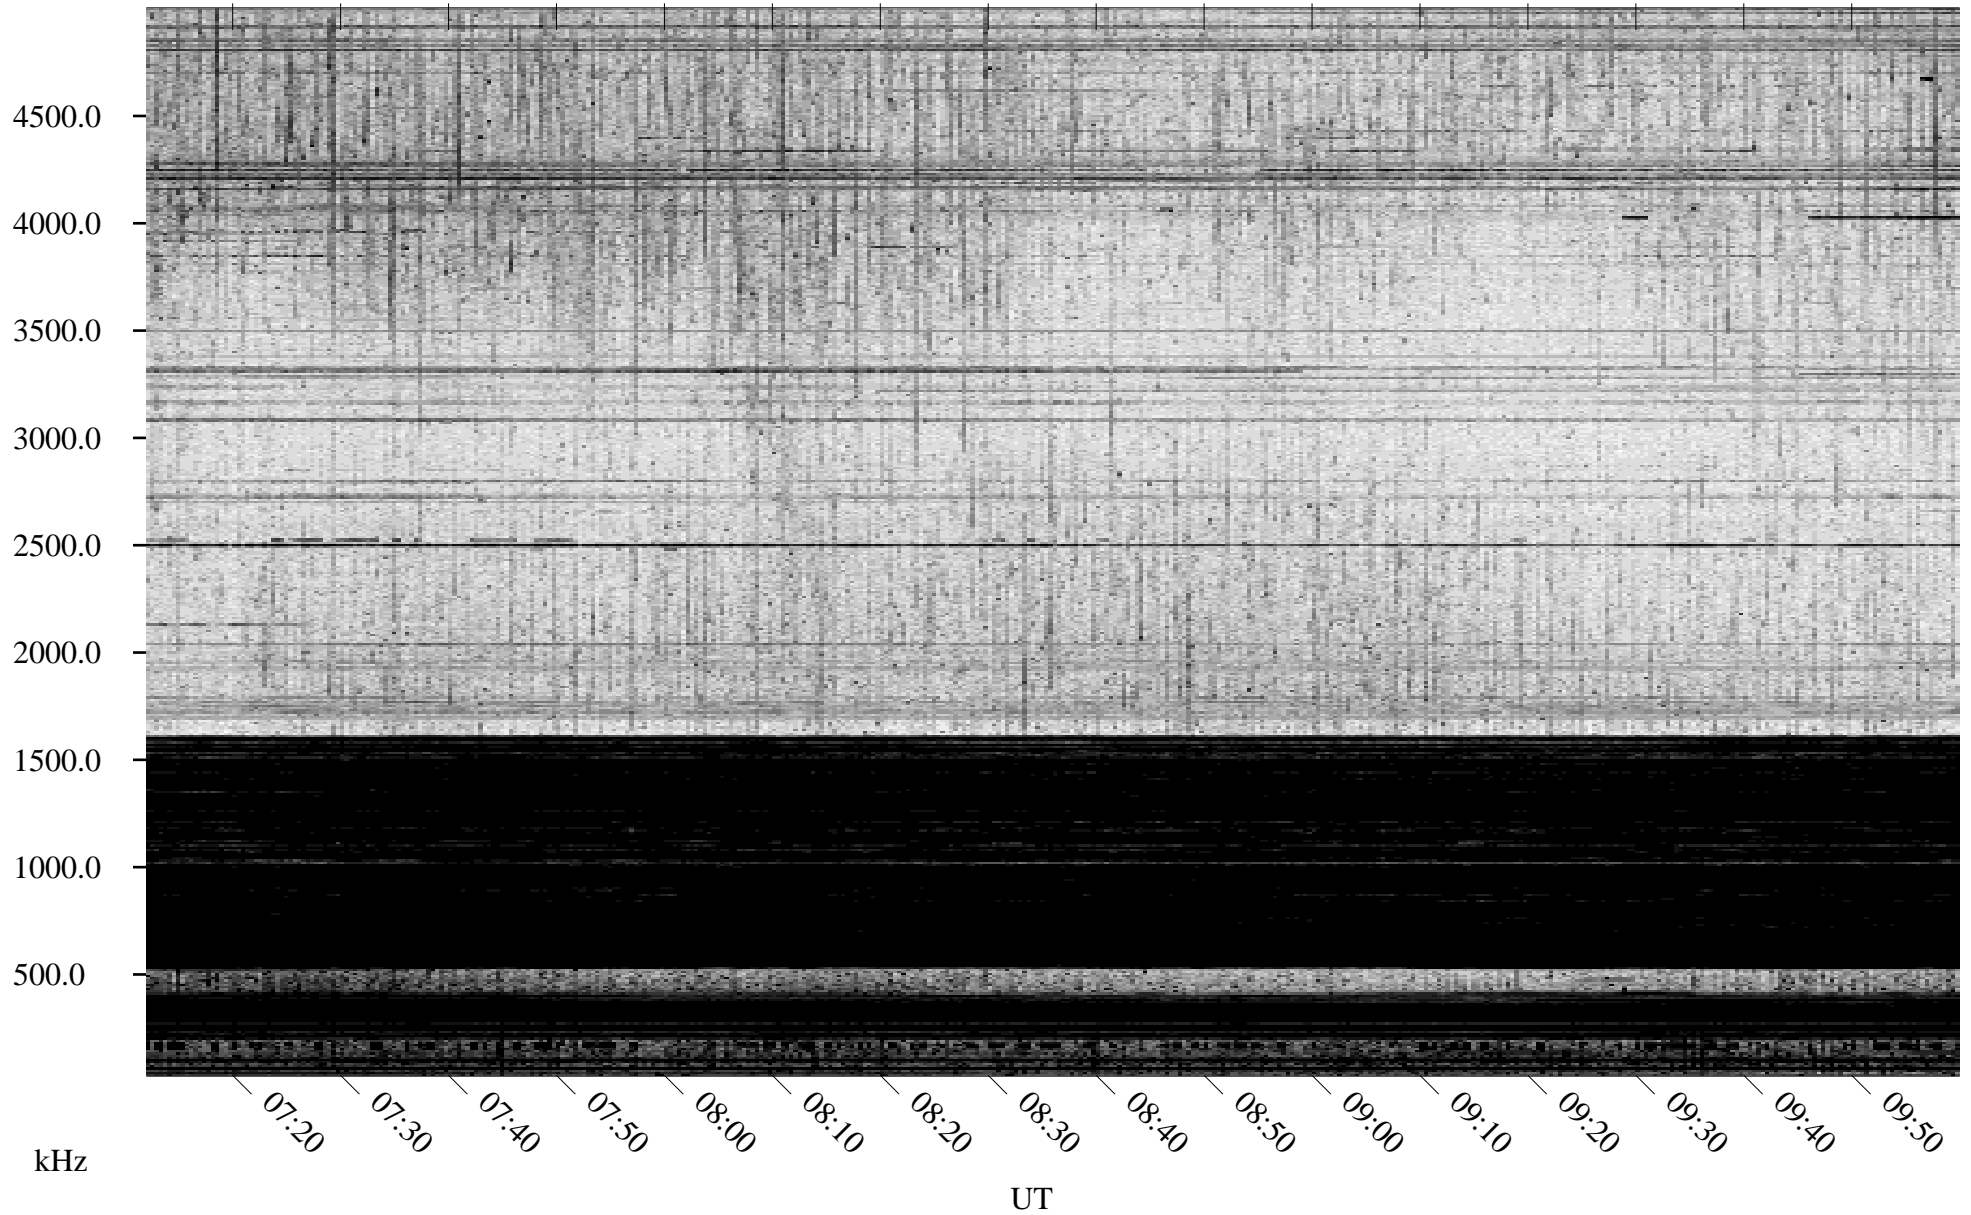

03/06/1996 Churchill, Manitoba

Linear Scale Black = 161 White = 15

ch96066l.r00m max_12

Page 1

03/06/1996 Churchill, Manitoba

Linear Scale Black = 161 White = 15

ch96066l.r00m max_12

Page 2

03/07/1996 Churchill, Manitoba

Linear Scale Black = 161 White = 15

ch96066l.r00m max_12

Page 3

03/07/1996 Churchill, Manitoba

Linear Scale Black = 161 White = 15

ch96066l.r00m max_12

Page 4

03/07/1996 Churchill, Manitoba

Linear Scale Black = 161 White = 15

ch96066l.r00m max_12

Page 5

03/07/1996 Churchill, Manitoba

Linear Scale Black = 161 White = 15

ch96066l.r00m max_12

Page 6

03/07/1996 Churchill, Manitoba

Linear Scale Black = 161 White = 15

ch96066l.r00m max_12

Page 7

03/07/1996 Churchill, Manitoba

Linear Scale Black = 161 White = 15

ch96066l.r00m max_12