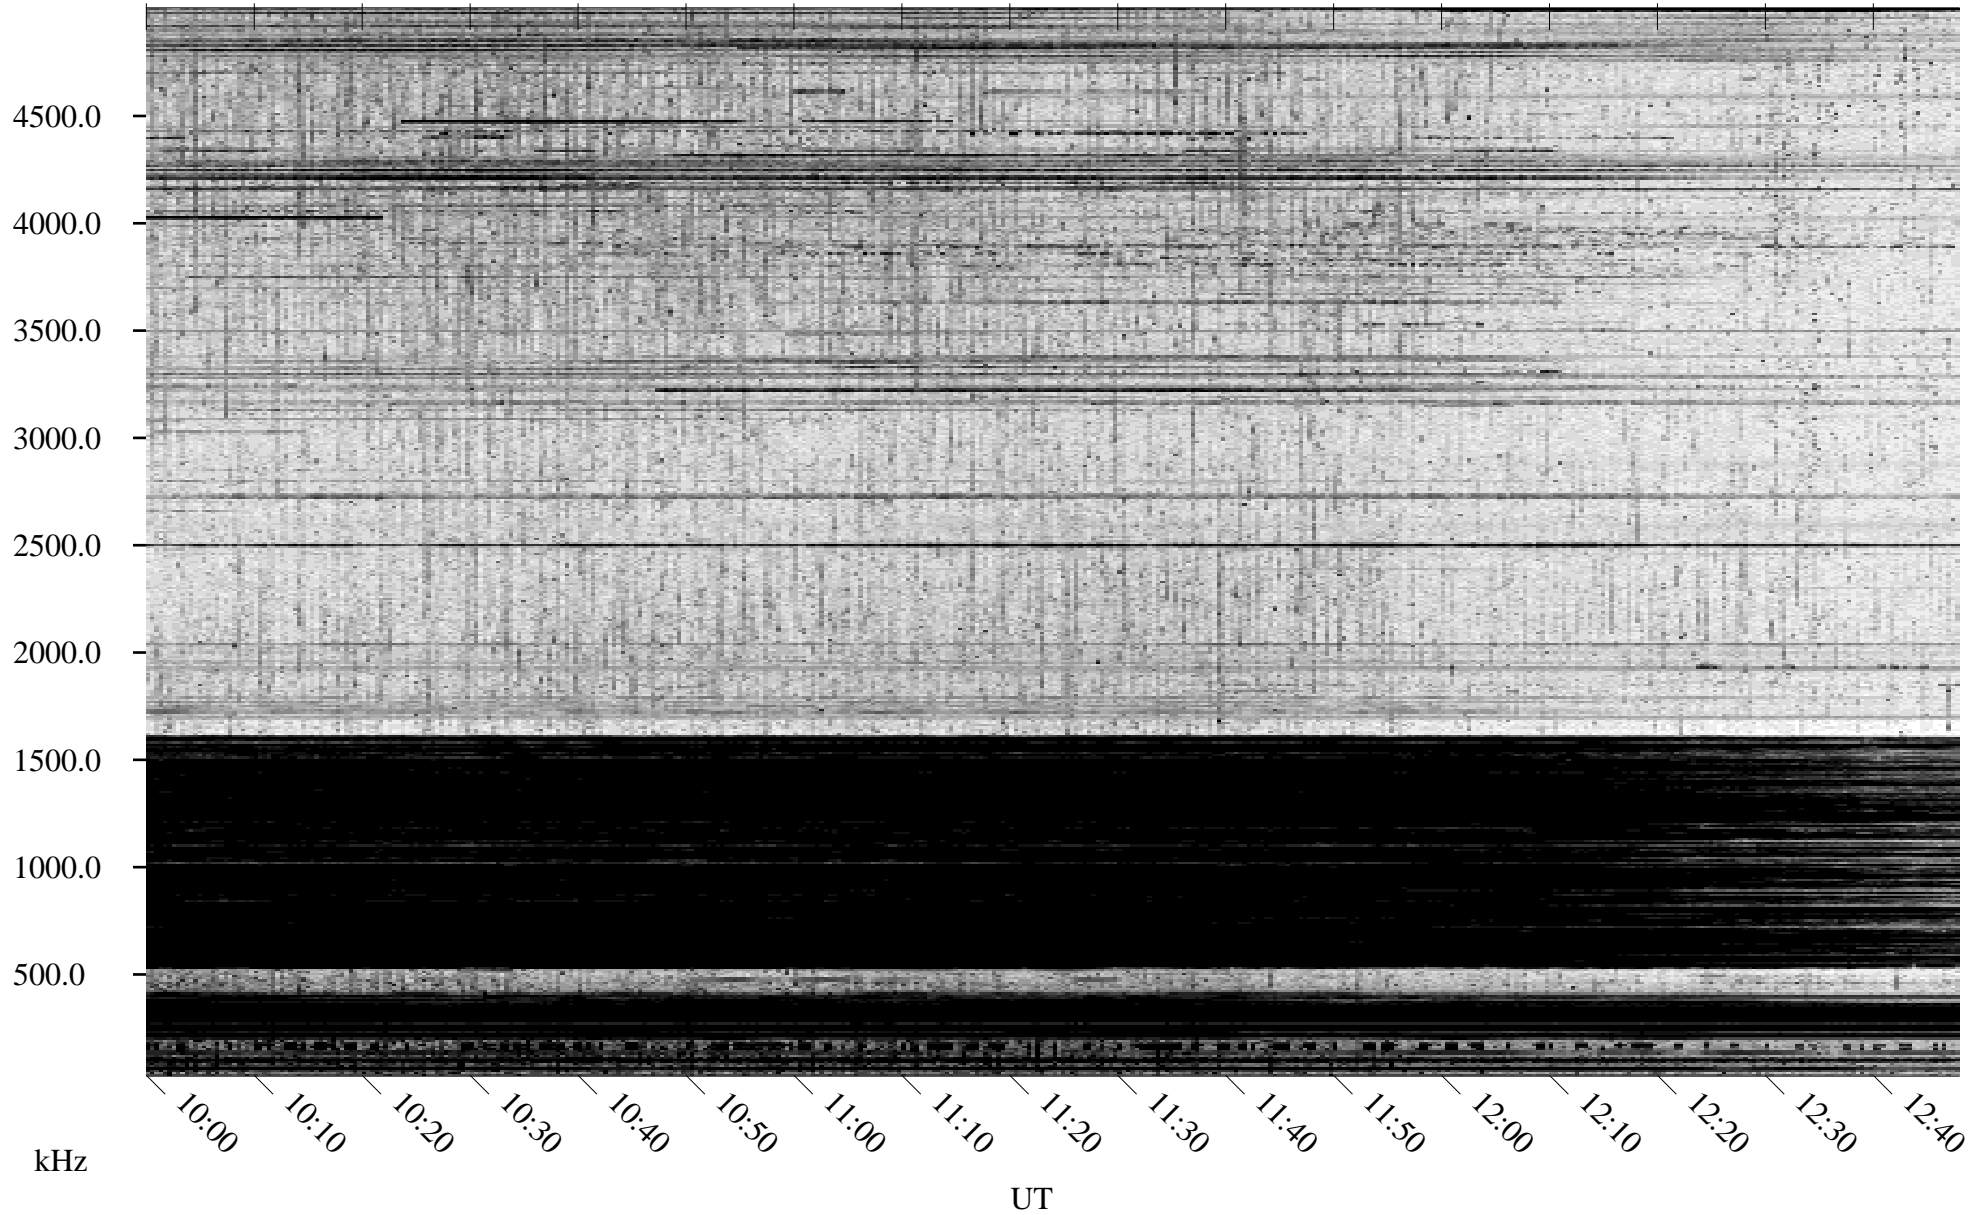

03/06/1996 Churchill, Manitoba

Linear Scale Black = 161 White = 15

ch96066l.r00m max_12

Page 1

03/06/1996 Churchill, Manitoba

Linear Scale Black = 161 White = 15

ch96066l.r00m max_12

Page 2

03/07/1996 Churchill, Manitoba

Linear Scale Black = 161 White = 15

ch96066l.r00m max_12

Page 3

03/07/1996 Churchill, Manitoba

Linear Scale Black = 161 White = 15

ch96066l.r00m max_12

Page 4

03/07/1996 Churchill, Manitoba

Linear Scale Black = 161 White = 15

ch96066l.r00m max_12

Page 5

03/07/1996 Churchill, Manitoba

Linear Scale Black = 161 White = 15

ch96066l.r00m max_12

Page 6

03/07/1996 Churchill, Manitoba

Linear Scale Black = 161 White = 15

ch96066l.r00m max_12

Page 7

03/07/1996 Churchill, Manitoba

Linear Scale Black = 161 White = 15

ch96066l.r00m max_12