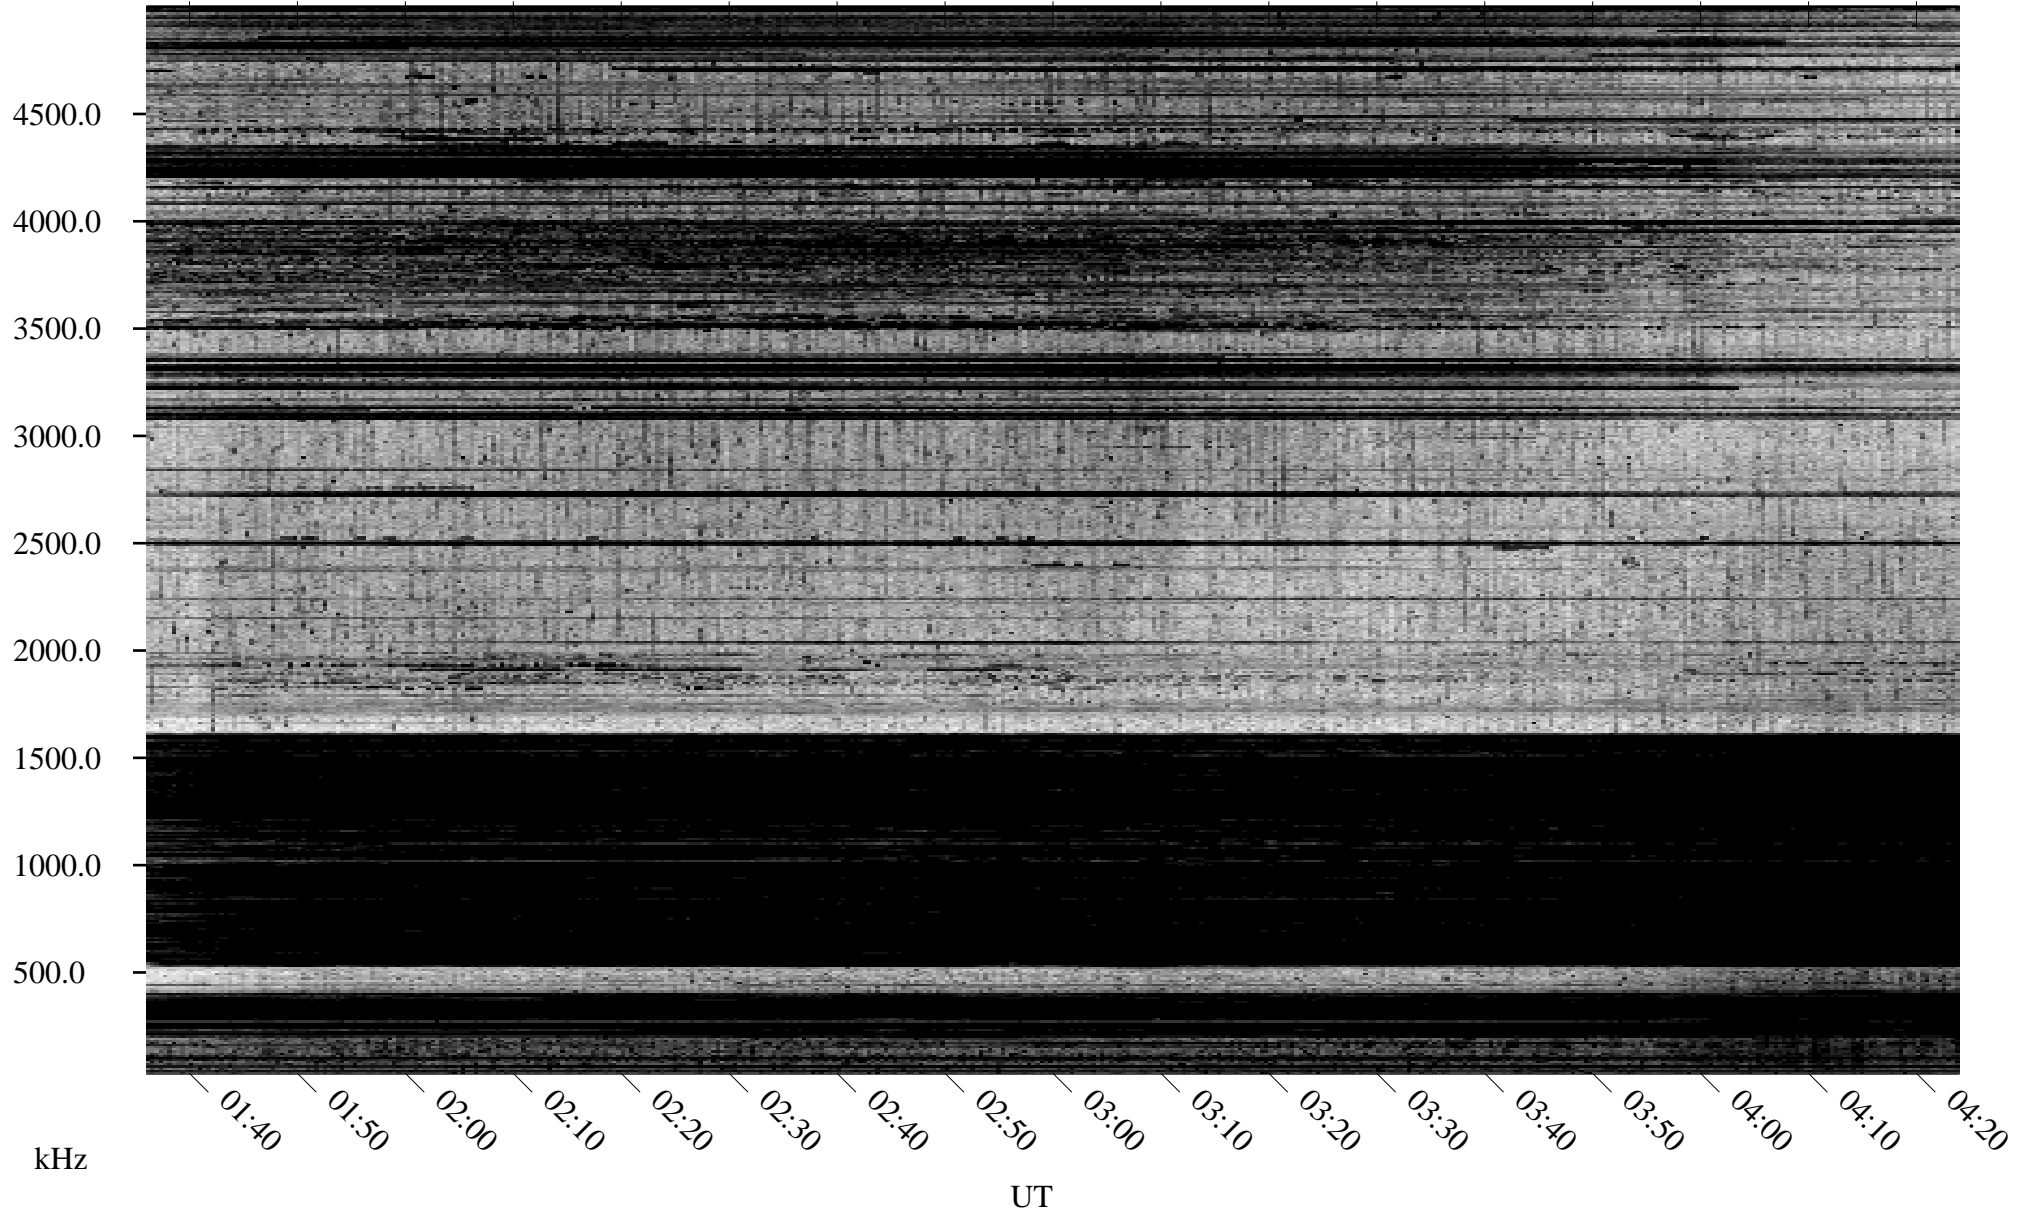

# 03/07/1996 Churchill, Manitoba

Linear Scale    Black = 161    White = 15

ch96067l.r00m max\_12

Page 1

# 03/07/1996 Churchill, Manitoba

Linear Scale    Black = 161    White = 15

ch96067l.r00m max\_12

Page 2

# 03/08/1996 Churchill, Manitoba

Linear Scale    Black = 161    White = 15

ch96067l.r00m max\_12

Page 3

# 03/08/1996 Churchill, Manitoba

Linear Scale    Black = 161    White = 15

ch96067l.r00m max\_12

Page 4