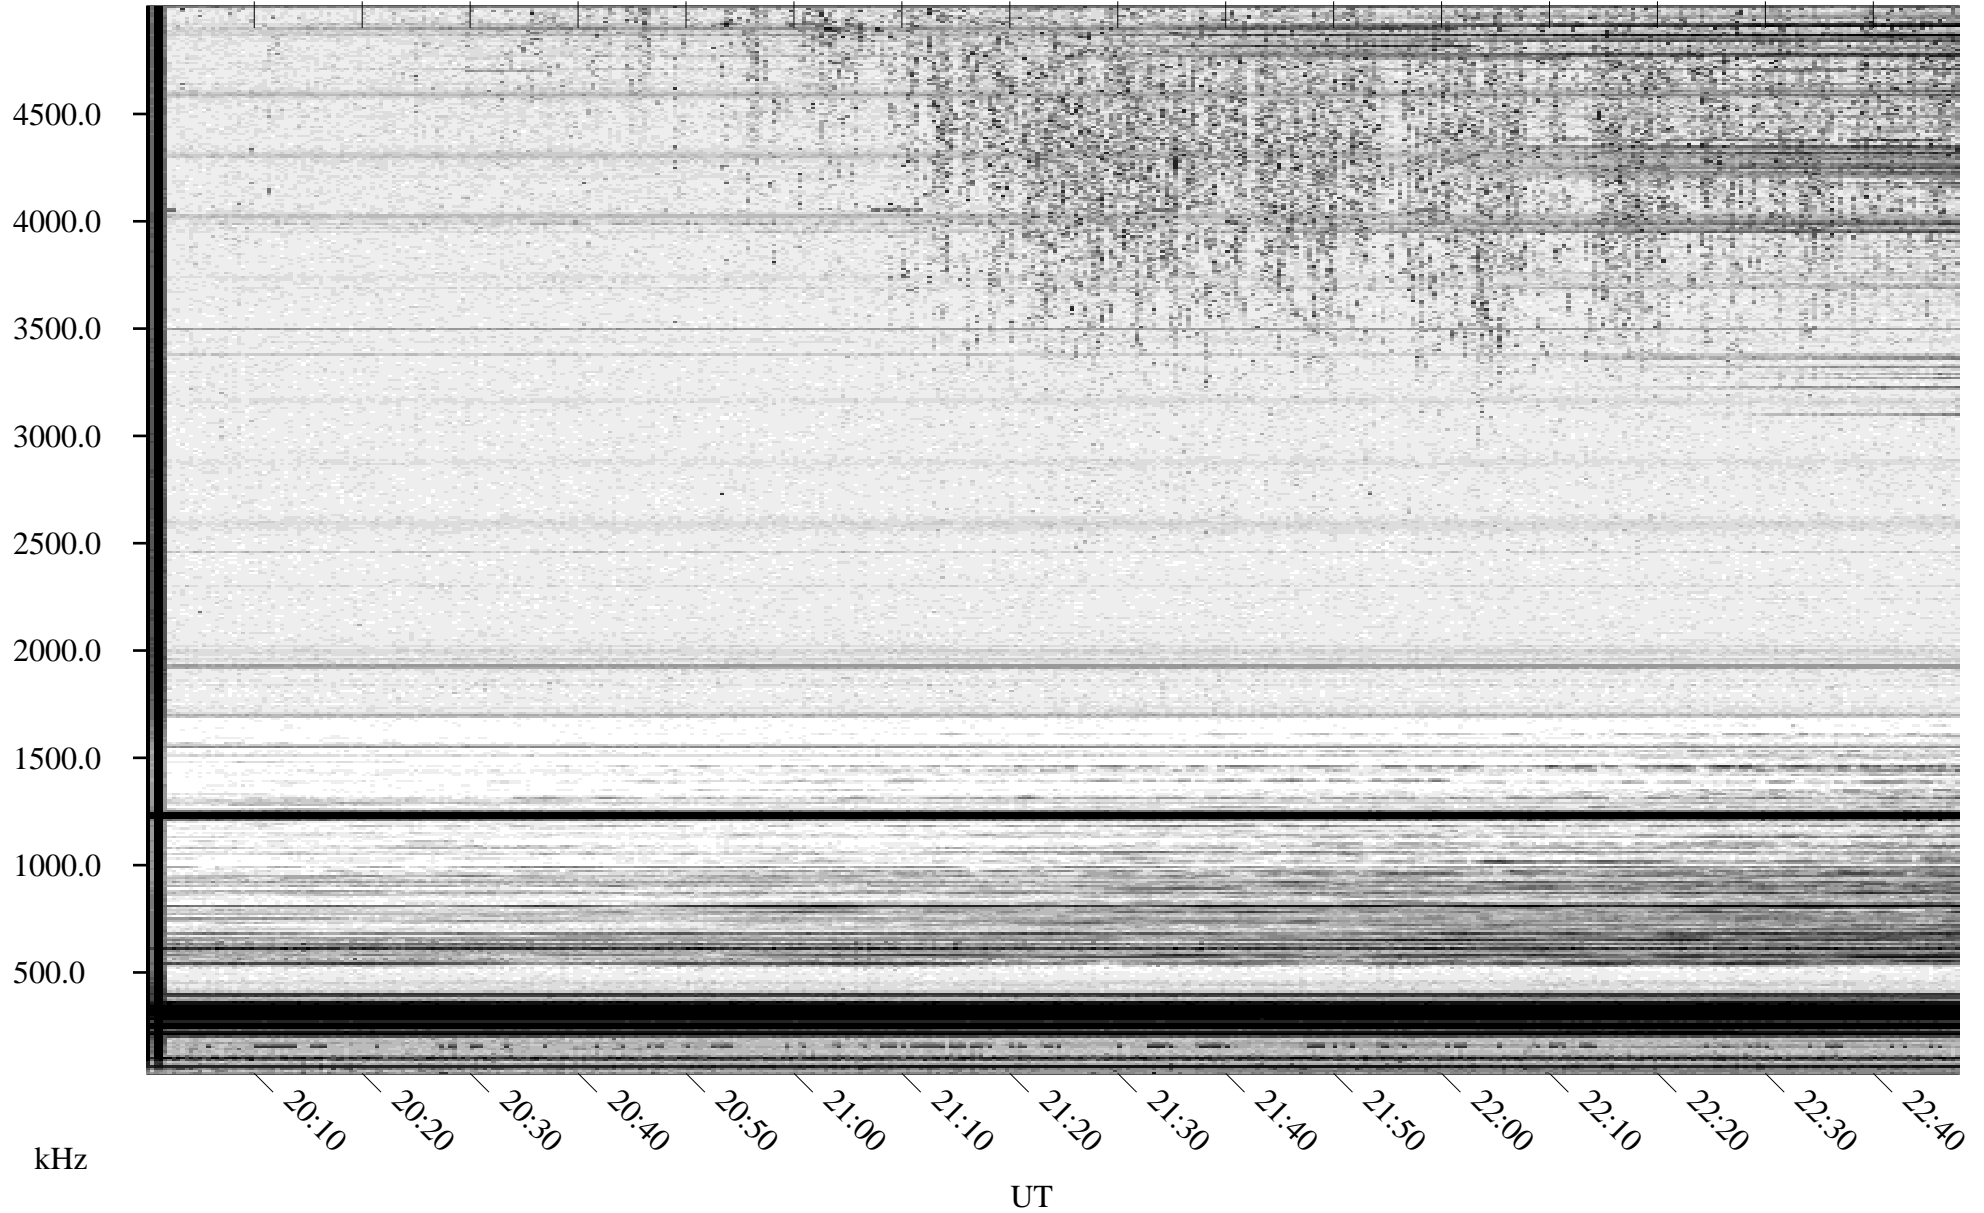

# 03/07/1996 Churchill, Manitoba

Linear Scale    Black = 161    White = 15

ch96067l.r00m max\_12

Page 1

# 03/07/1996 Churchill, Manitoba

Linear Scale    Black = 161    White = 15

ch96067l.r00m max\_12

Page 2

# 03/08/1996 Churchill, Manitoba

Linear Scale    Black = 161    White = 15

ch96067l.r00m max\_12

Page 3

# 03/08/1996 Churchill, Manitoba

Linear Scale    Black = 161    White = 15

ch96067l.r00m max\_12

Page 4