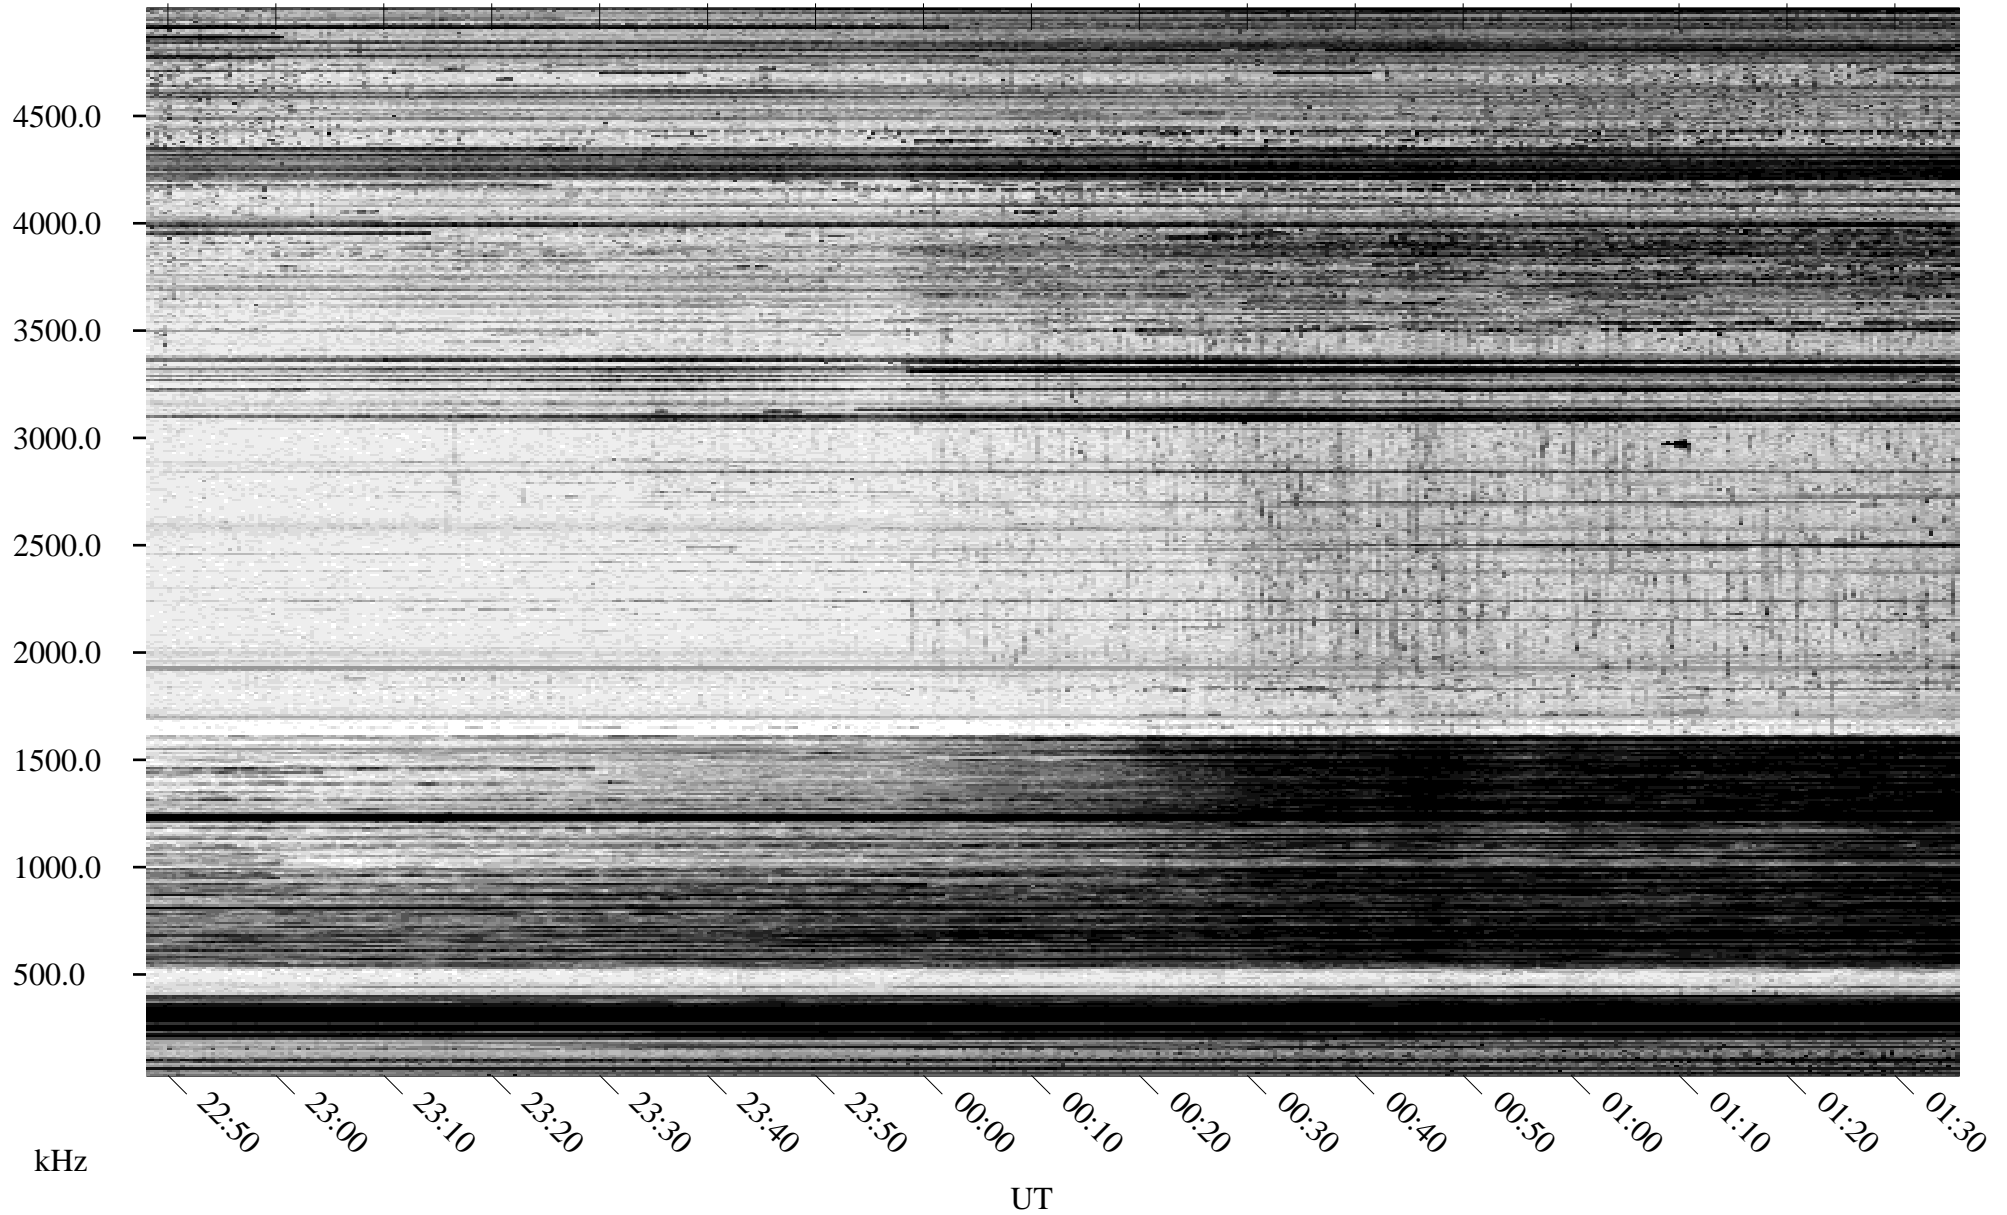

# 03/07/1996 Churchill, Manitoba

Linear Scale    Black = 161    White = 15

ch96067l.r00m max\_12

Page 1

# 03/07/1996 Churchill, Manitoba

Linear Scale    Black = 161    White = 15

ch96067l.r00m max\_12

Page 2

# 03/08/1996 Churchill, Manitoba

Linear Scale    Black = 161    White = 15

ch96067l.r00m max\_12

Page 3

# 03/08/1996 Churchill, Manitoba

Linear Scale    Black = 161    White = 15

ch96067l.r00m max\_12

Page 4