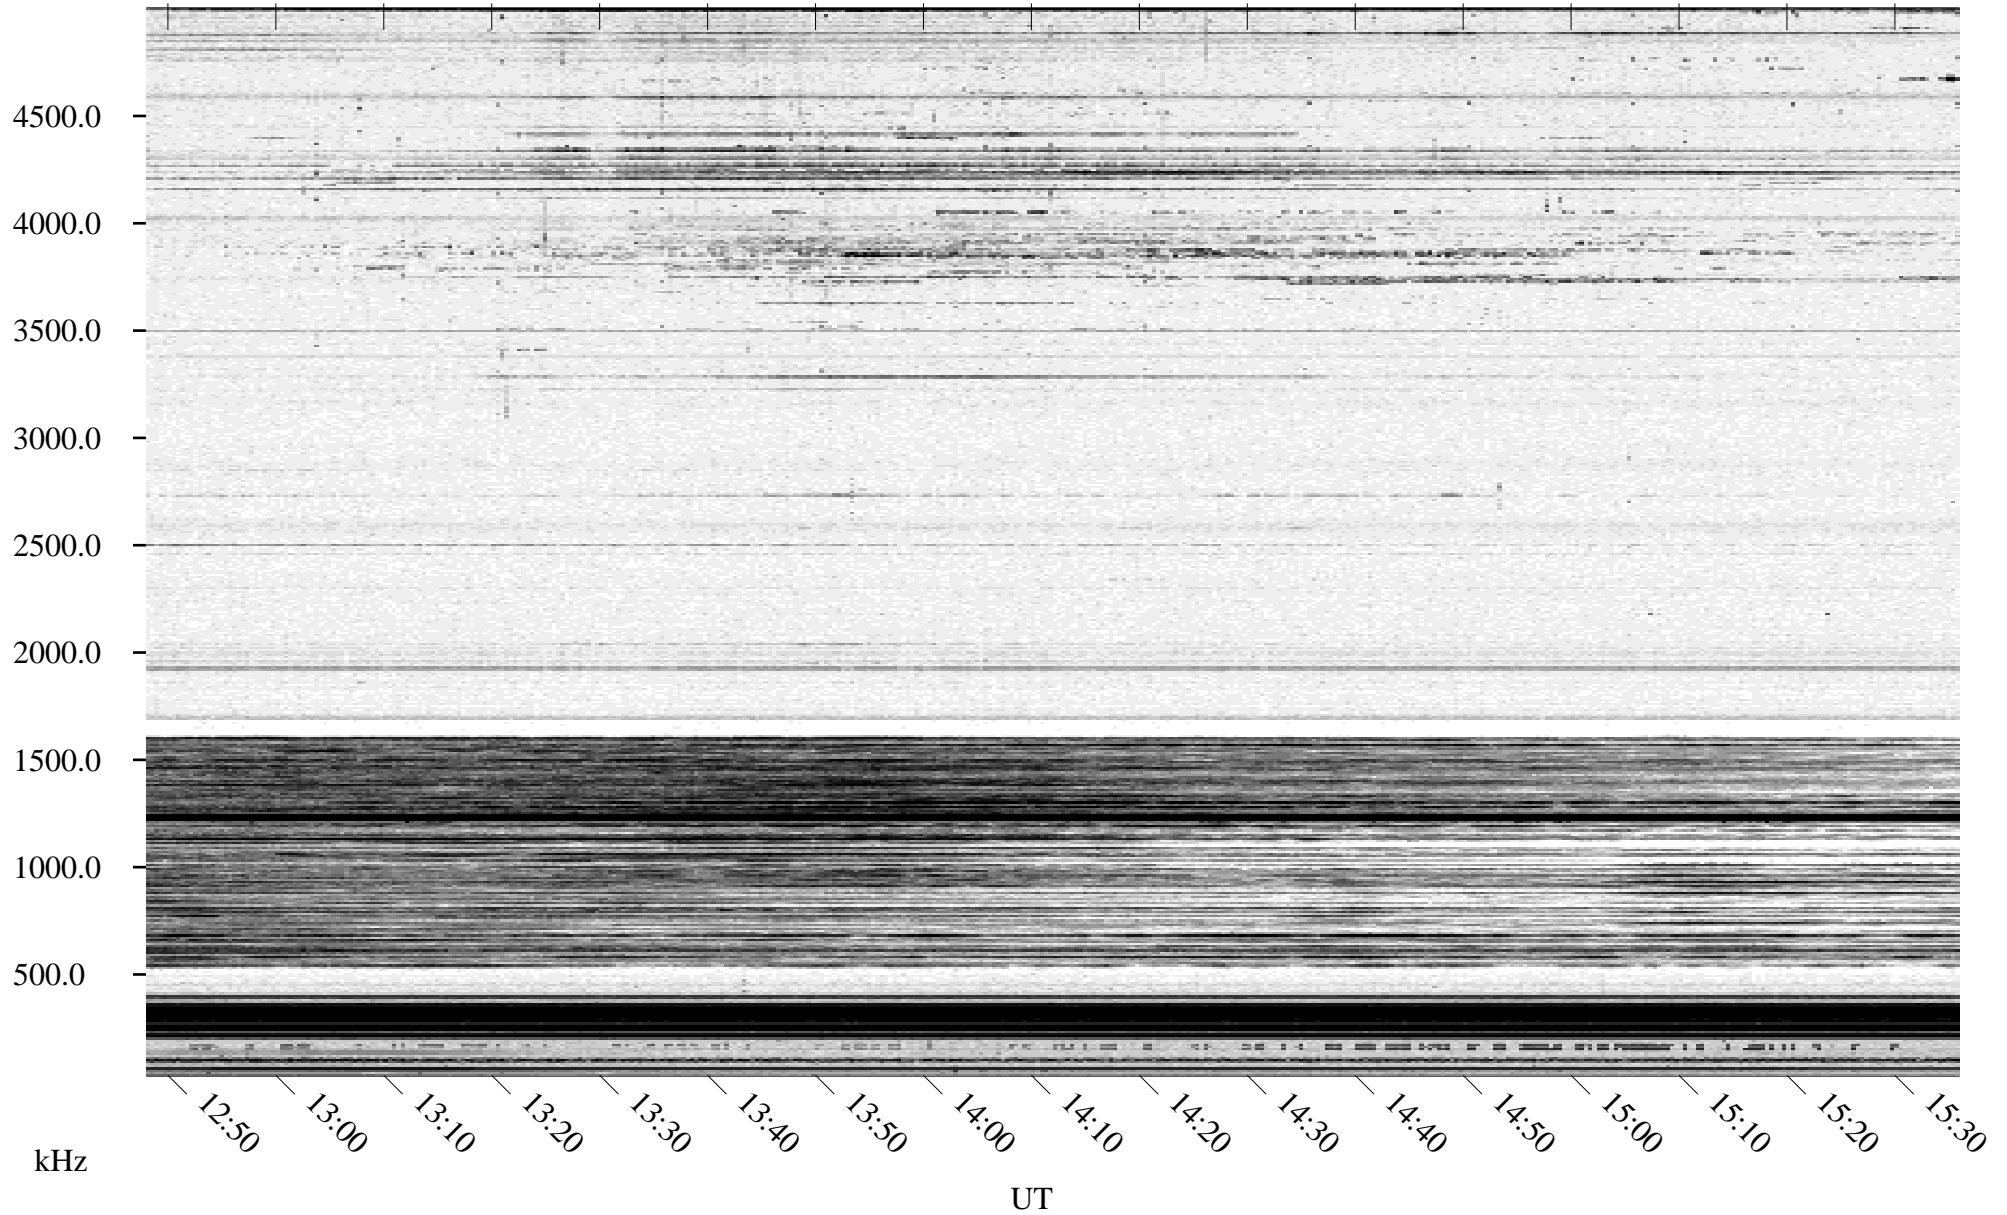

03/08/1996 Churchill, Manitoba

Linear Scale Black = 161 White = 15

ch96068l.r00m max_12

Page 1

03/08/1996 Churchill, Manitoba

Linear Scale Black = 161 White = 15

ch96068l.r00m max_12

Page 2

03/09/1996 Churchill, Manitoba

Linear Scale Black = 161 White = 15

ch96068l.r00m max_12

Page 3

03/09/1996 Churchill, Manitoba

Linear Scale Black = 161 White = 15

ch96068l.r00m max_12

Page 4

03/09/1996 Churchill, Manitoba

Linear Scale Black = 161 White = 15

ch96068l.r00m max_12

Page 5

03/09/1996 Churchill, Manitoba

Linear Scale Black = 161 White = 15

ch96068l.r00m max_12

Page 6

03/09/1996 Churchill, Manitoba

Linear Scale Black = 161 White = 15

ch96068l.r00m max_12

Page 7

03/09/1996 Churchill, Manitoba

Linear Scale Black = 161 White = 15

ch96068l.r00m max_12

Page 8