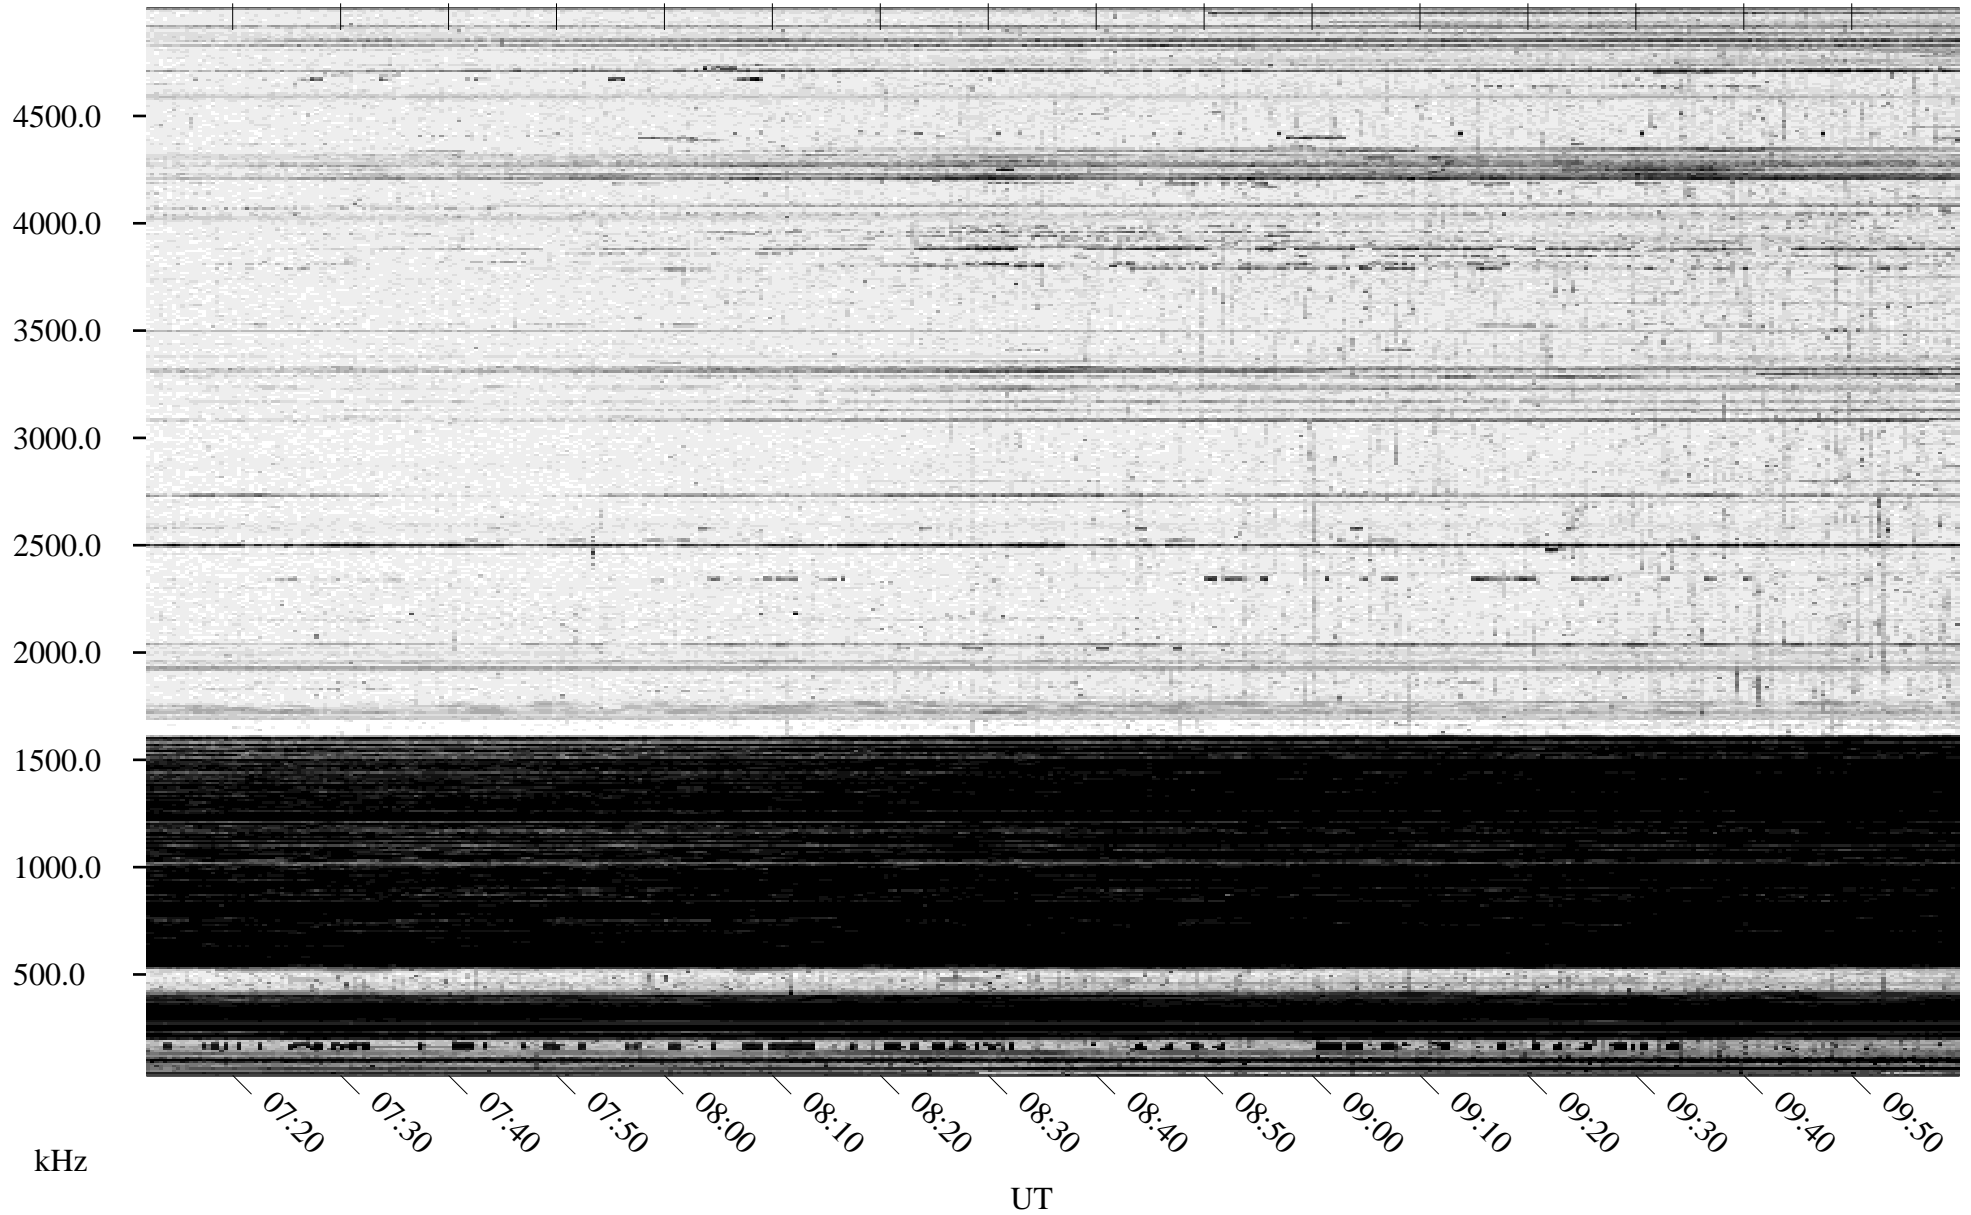

03/08/1996 Churchill, Manitoba

Linear Scale Black = 161 White = 15

ch96068l.r00m max_12

Page 1

03/08/1996 Churchill, Manitoba

Linear Scale Black = 161 White = 15

ch96068l.r00m max_12

Page 2

03/09/1996 Churchill, Manitoba

Linear Scale Black = 161 White = 15

ch96068l.r00m max_12

Page 3

03/09/1996 Churchill, Manitoba

Linear Scale Black = 161 White = 15

ch96068l.r00m max_12

Page 4

03/09/1996 Churchill, Manitoba

Linear Scale Black = 161 White = 15

ch96068l.r00m max_12

Page 5

03/09/1996 Churchill, Manitoba

Linear Scale Black = 161 White = 15

ch96068l.r00m max_12

Page 6

03/09/1996 Churchill, Manitoba

Linear Scale Black = 161 White = 15

ch96068l.r00m max_12

Page 7

03/09/1996 Churchill, Manitoba

Linear Scale Black = 161 White = 15

ch96068l.r00m max_12

Page 8