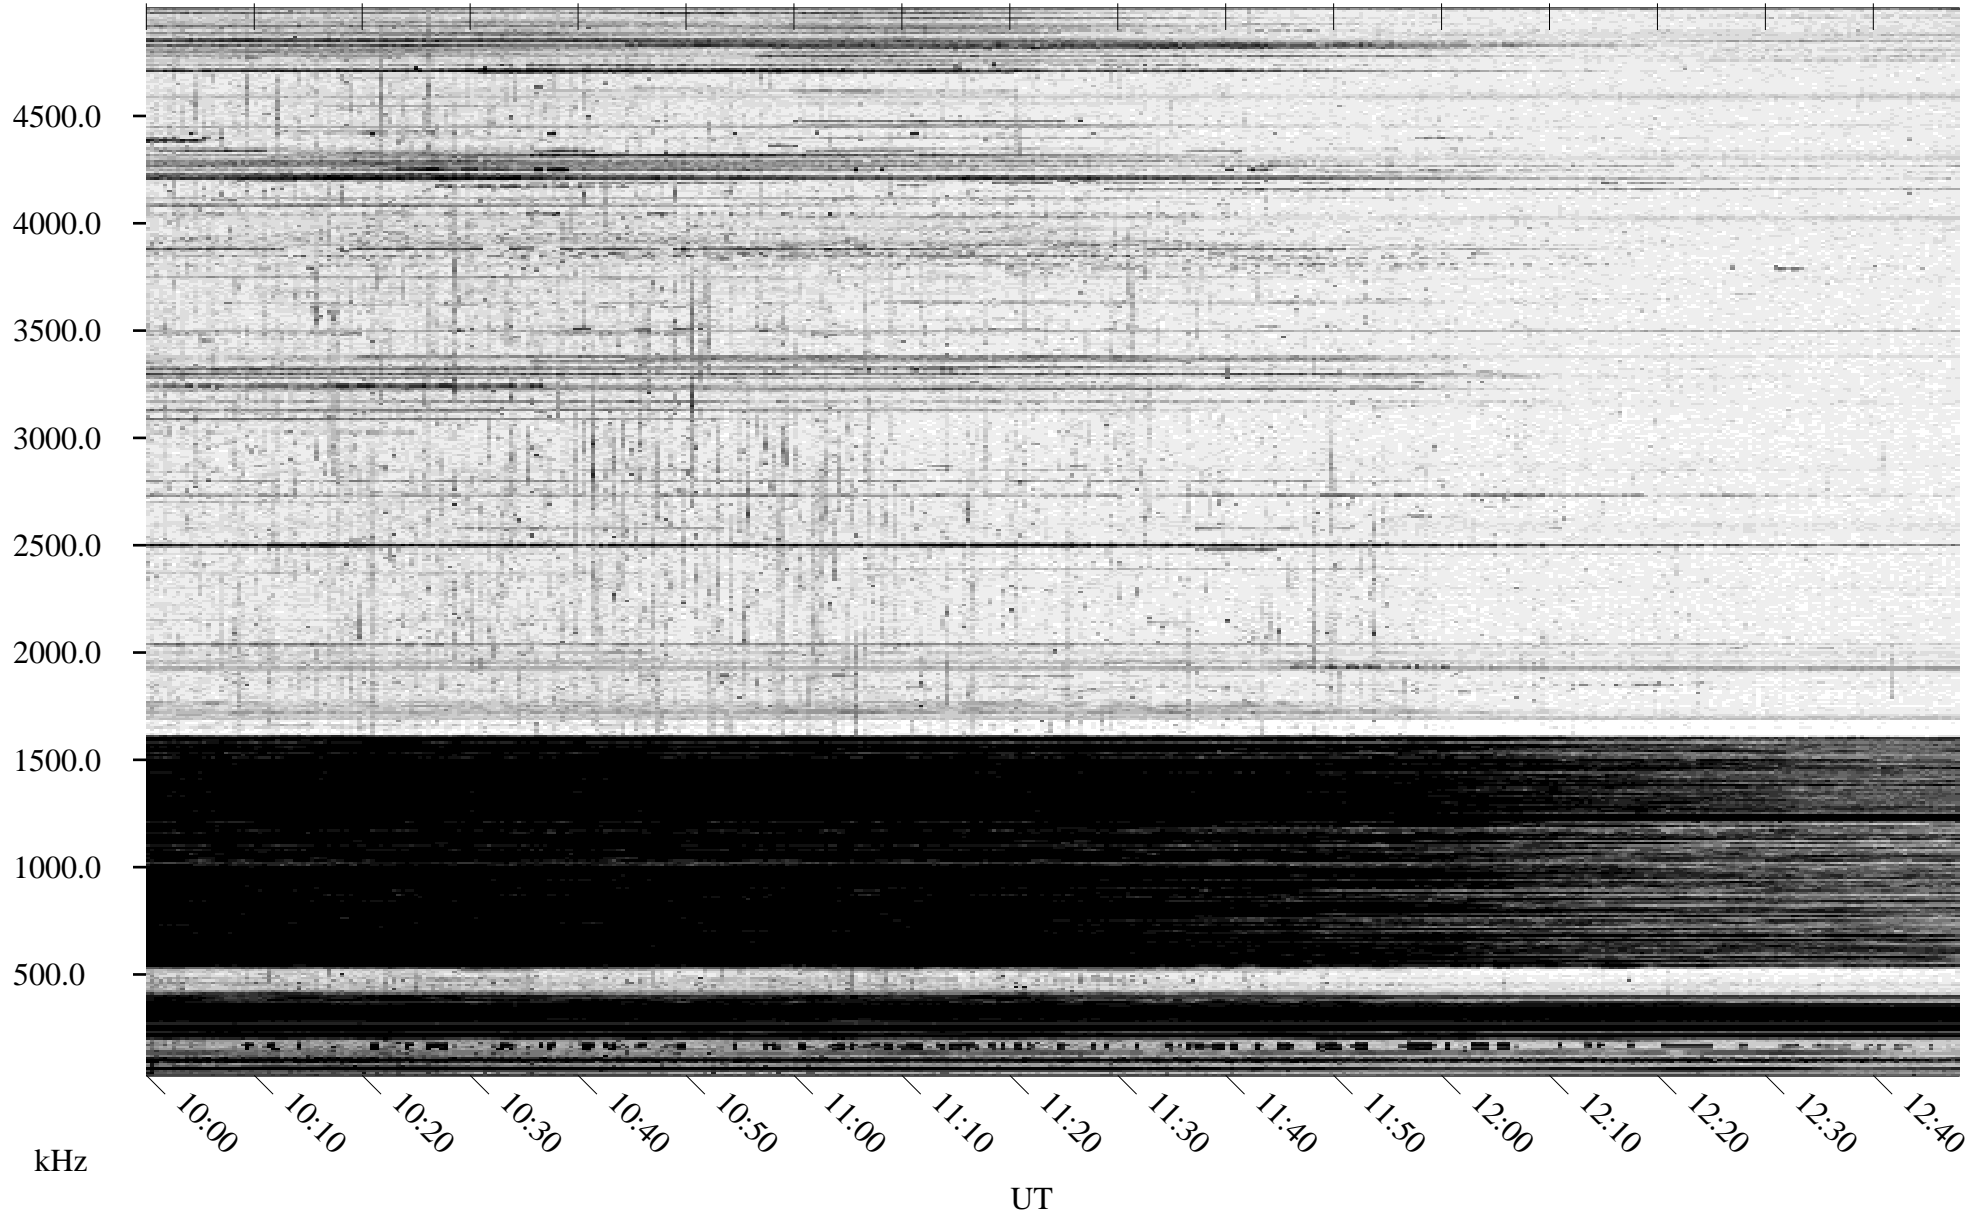

03/08/1996 Churchill, Manitoba

Linear Scale Black = 161 White = 15

ch96068l.r00m max_12

Page 1

03/08/1996 Churchill, Manitoba

Linear Scale Black = 161 White = 15

ch96068l.r00m max_12

Page 2

03/09/1996 Churchill, Manitoba

Linear Scale Black = 161 White = 15

ch96068l.r00m max_12

Page 3

03/09/1996 Churchill, Manitoba

Linear Scale Black = 161 White = 15

ch96068l.r00m max_12

Page 4

03/09/1996 Churchill, Manitoba

Linear Scale Black = 161 White = 15

ch96068l.r00m max_12

Page 5

03/09/1996 Churchill, Manitoba

Linear Scale Black = 161 White = 15

ch96068l.r00m max_12

Page 6

03/09/1996 Churchill, Manitoba

Linear Scale Black = 161 White = 15

ch96068l.r00m max_12

Page 7

03/09/1996 Churchill, Manitoba

Linear Scale Black = 161 White = 15

ch96068l.r00m max_12

Page 8