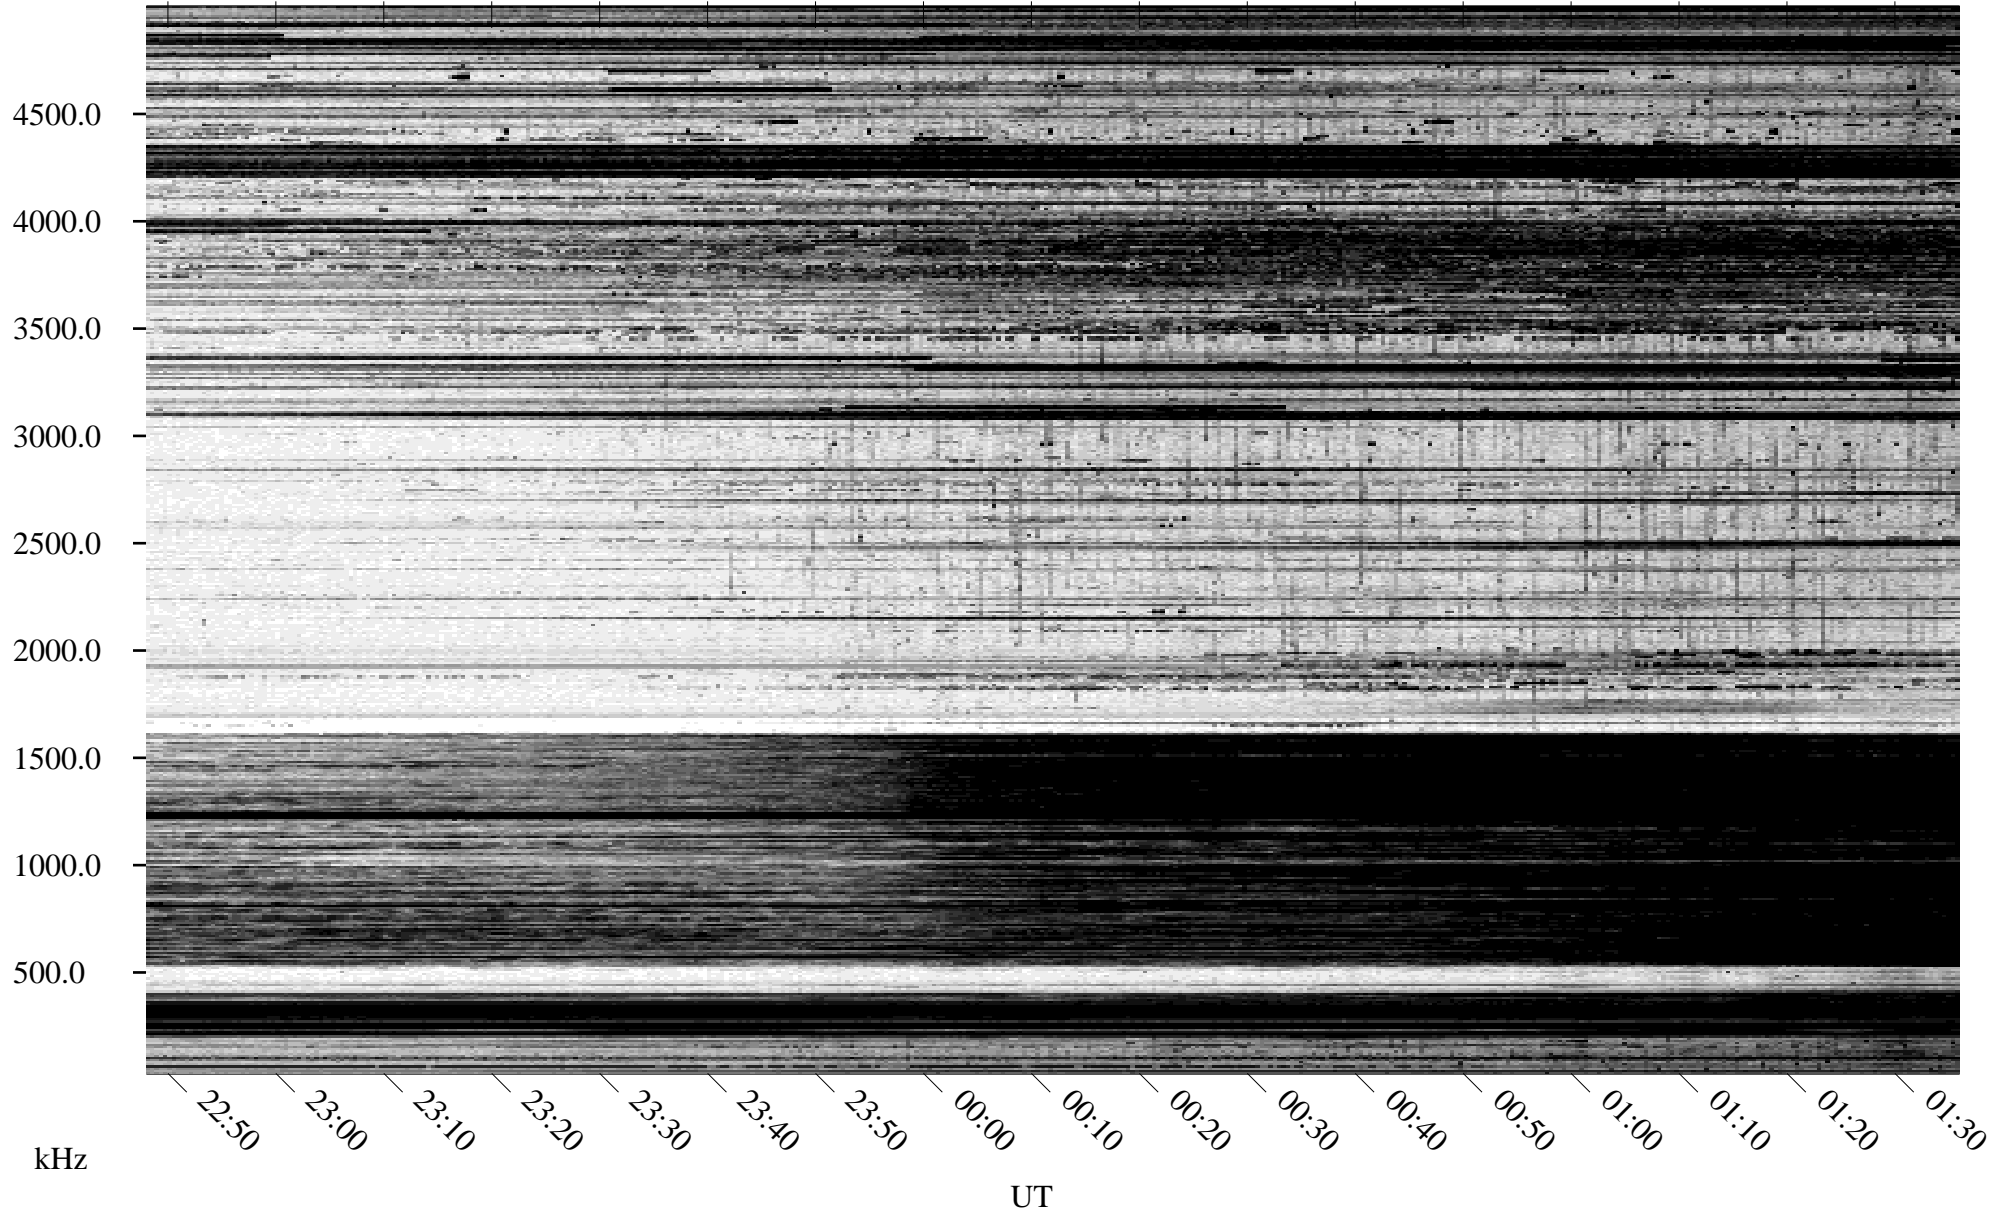

03/08/1996 Churchill, Manitoba

Linear Scale Black = 161 White = 15

ch96068l.r00m max_12

Page 1

03/08/1996 Churchill, Manitoba

Linear Scale Black = 161 White = 15

ch96068l.r00m max_12

Page 2

03/09/1996 Churchill, Manitoba

Linear Scale Black = 161 White = 15

ch96068l.r00m max_12

Page 3

03/09/1996 Churchill, Manitoba

Linear Scale Black = 161 White = 15

ch96068l.r00m max_12

Page 4

03/09/1996 Churchill, Manitoba

Linear Scale Black = 161 White = 15

ch96068l.r00m max_12

Page 5

03/09/1996 Churchill, Manitoba

Linear Scale Black = 161 White = 15

ch96068l.r00m max_12

Page 6

03/09/1996 Churchill, Manitoba

Linear Scale Black = 161 White = 15

ch96068l.r00m max_12

Page 7

03/09/1996 Churchill, Manitoba

Linear Scale Black = 161 White = 15

ch96068l.r00m max_12

Page 8