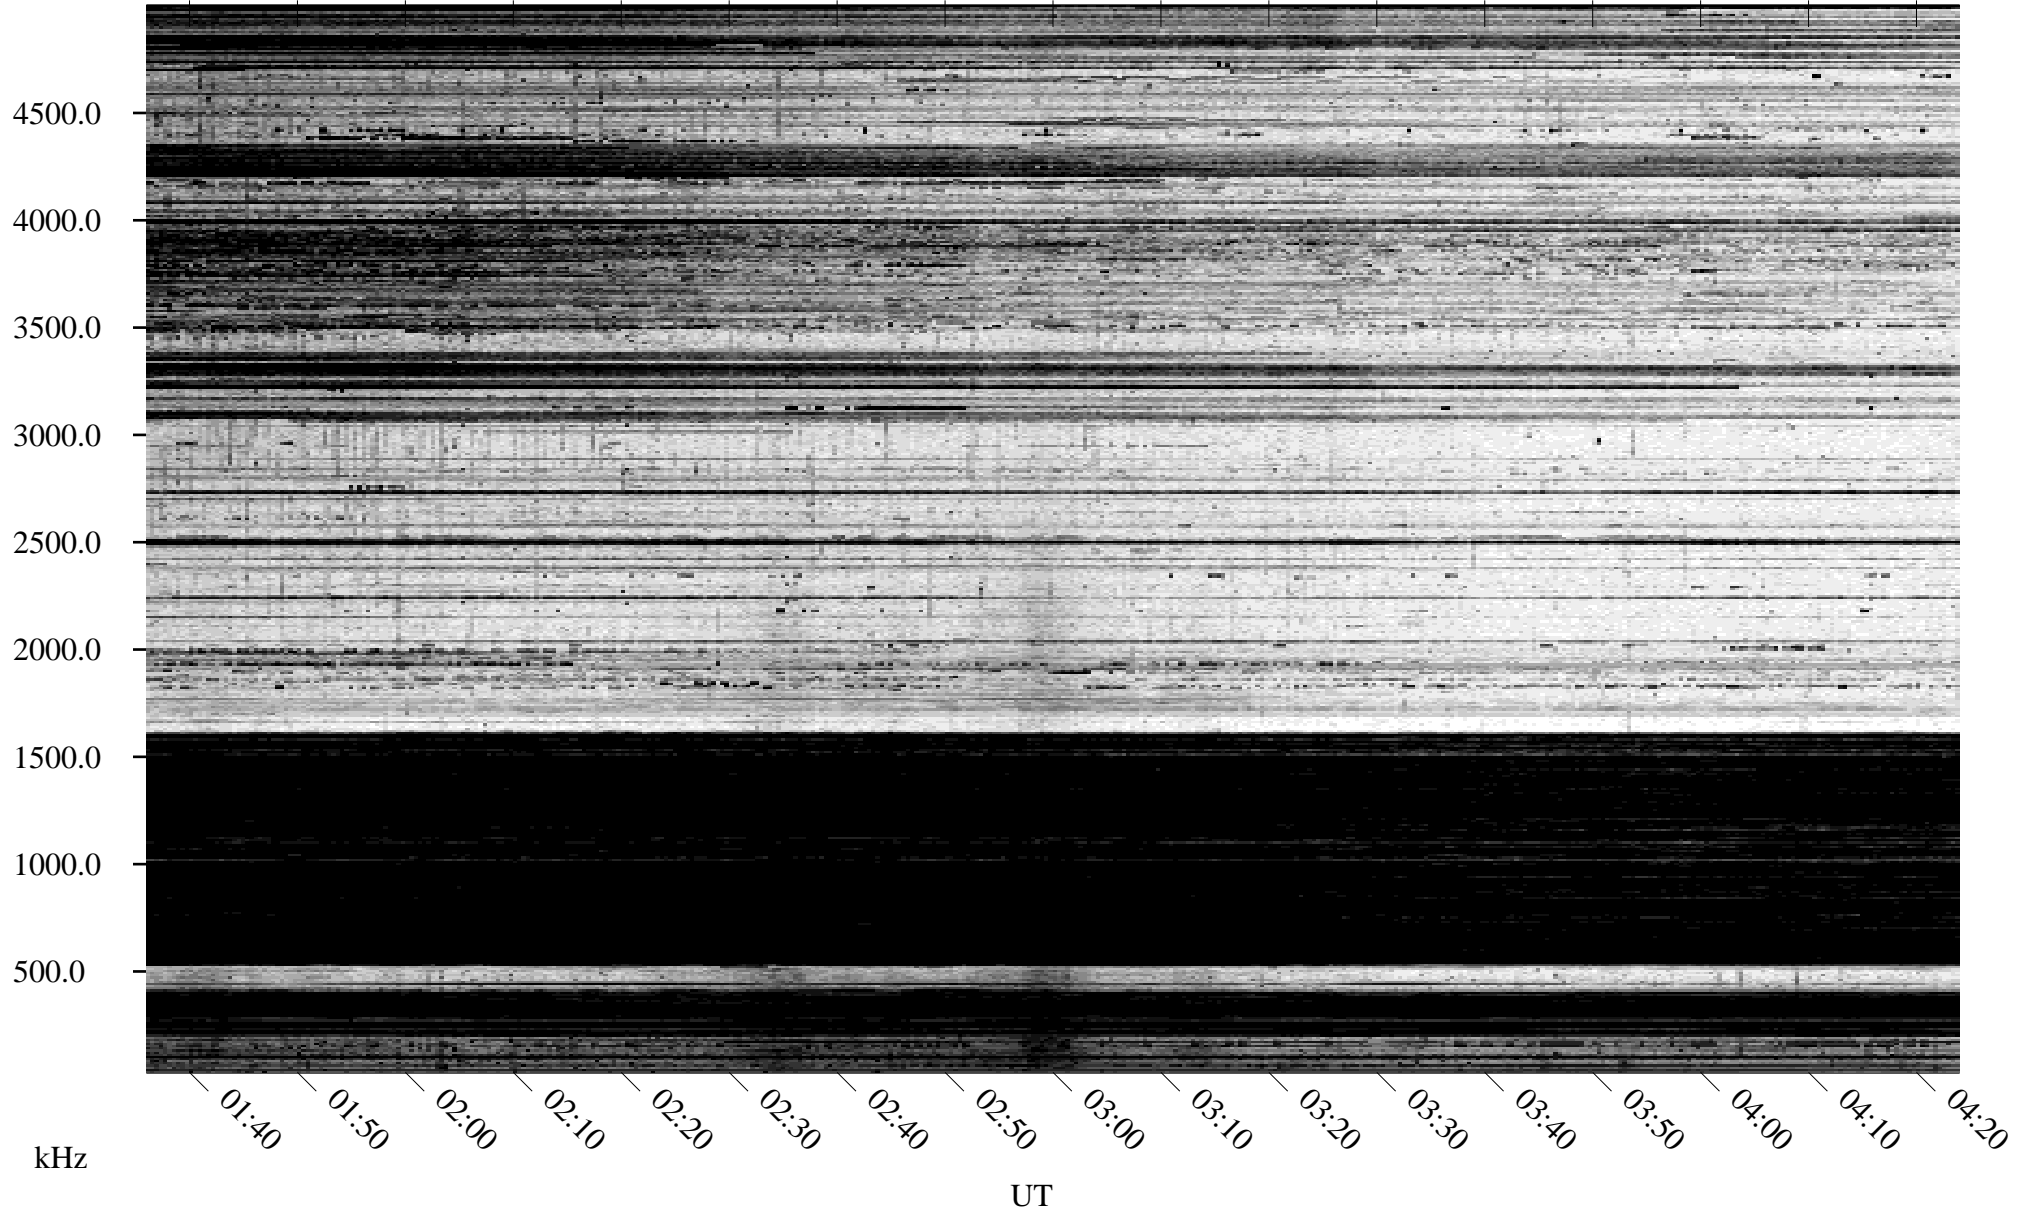

03/08/1996 Churchill, Manitoba

Linear Scale Black = 161 White = 15

ch96068l.r00m max_12

Page 1

03/08/1996 Churchill, Manitoba

Linear Scale Black = 161 White = 15

ch96068l.r00m max_12

Page 2

03/09/1996 Churchill, Manitoba

Linear Scale Black = 161 White = 15

ch96068l.r00m max_12

Page 3

03/09/1996 Churchill, Manitoba

Linear Scale Black = 161 White = 15

ch96068l.r00m max_12

Page 4

03/09/1996 Churchill, Manitoba

Linear Scale Black = 161 White = 15

ch96068l.r00m max_12

Page 5

03/09/1996 Churchill, Manitoba

Linear Scale Black = 161 White = 15

ch96068l.r00m max_12

Page 6

03/09/1996 Churchill, Manitoba

Linear Scale Black = 161 White = 15

ch96068l.r00m max_12

Page 7

03/09/1996 Churchill, Manitoba

Linear Scale Black = 161 White = 15

ch96068l.r00m max_12

Page 8