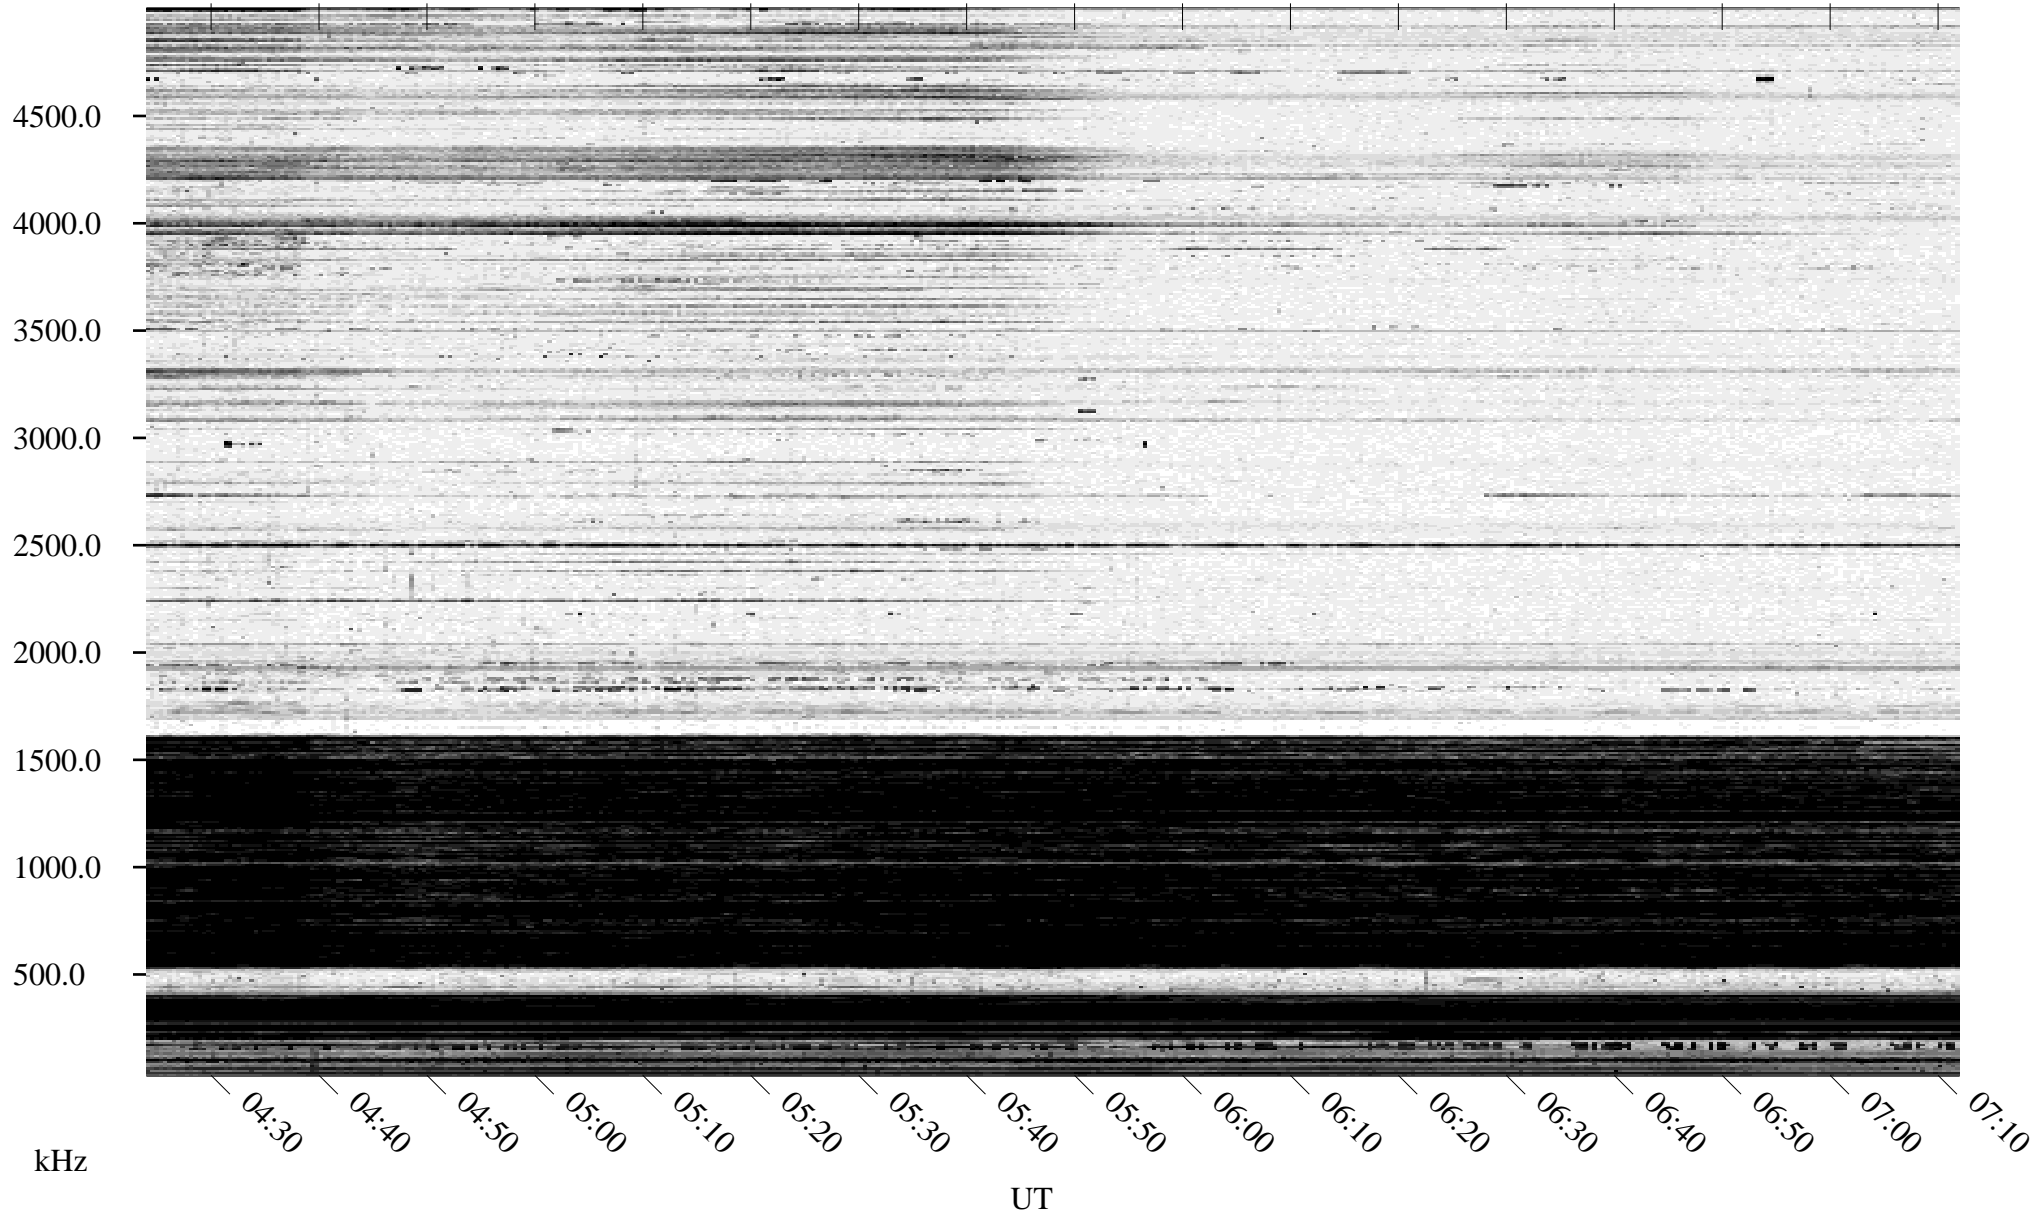

03/08/1996 Churchill, Manitoba

Linear Scale Black = 161 White = 15

ch96068l.r00m max_12

Page 1

03/08/1996 Churchill, Manitoba

Linear Scale Black = 161 White = 15

ch96068l.r00m max_12

Page 2

03/09/1996 Churchill, Manitoba

Linear Scale Black = 161 White = 15

ch96068l.r00m max_12

Page 3

03/09/1996 Churchill, Manitoba

Linear Scale Black = 161 White = 15

ch96068l.r00m max_12

Page 4

03/09/1996 Churchill, Manitoba

Linear Scale Black = 161 White = 15

ch96068l.r00m max_12

Page 5

03/09/1996 Churchill, Manitoba

Linear Scale Black = 161 White = 15

ch96068l.r00m max_12

Page 6

03/09/1996 Churchill, Manitoba

Linear Scale Black = 161 White = 15

ch96068l.r00m max_12

Page 7

03/09/1996 Churchill, Manitoba

Linear Scale Black = 161 White = 15

ch96068l.r00m max_12

Page 8