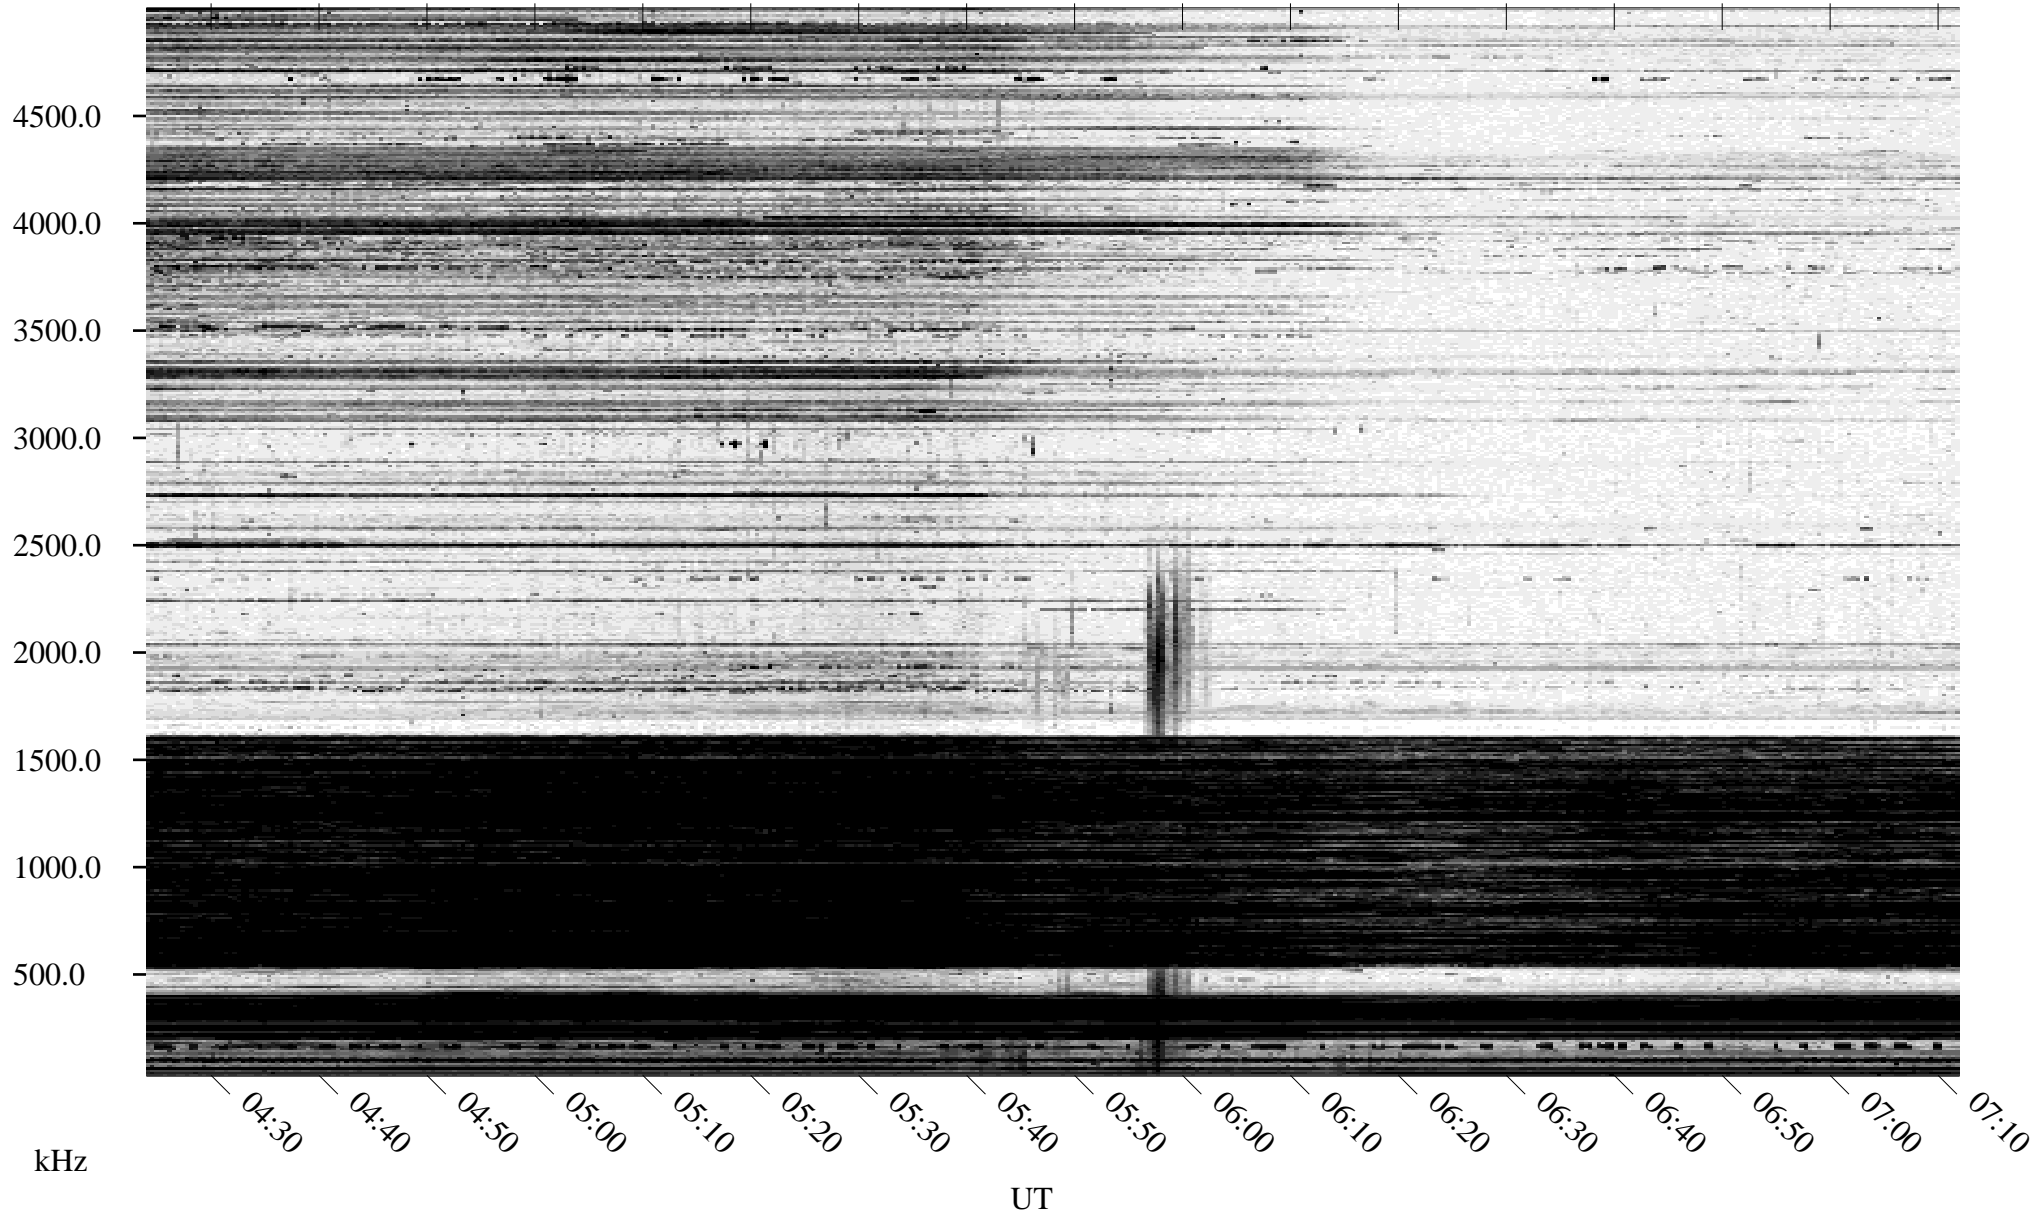

03/09/1996 Churchill, Manitoba

Linear Scale Black = 161 White = 15

ch96069l.r00m max_12

Page 1

03/09/1996 Churchill, Manitoba

Linear Scale Black = 161 White = 15

ch96069l.r00m max_12

Page 2

03/10/1996 Churchill, Manitoba

Linear Scale Black = 161 White = 15

ch96069l.r00m max_12

Page 3

03/10/1996 Churchill, Manitoba

Linear Scale Black = 161 White = 15

ch96069l.r00m max_12

Page 4

03/10/1996 Churchill, Manitoba

Linear Scale Black = 161 White = 15

ch96069l.r00m max_12

Page 5

03/10/1996 Churchill, Manitoba

Linear Scale Black = 161 White = 15

ch96069l.r00m max_12

Page 6

03/10/1996 Churchill, Manitoba

Linear Scale Black = 161 White = 15

ch96069l.r00m max_12

Page 7

03/10/1996 Churchill, Manitoba

Linear Scale Black = 161 White = 15

ch96069l.r00m max_12

Page 8