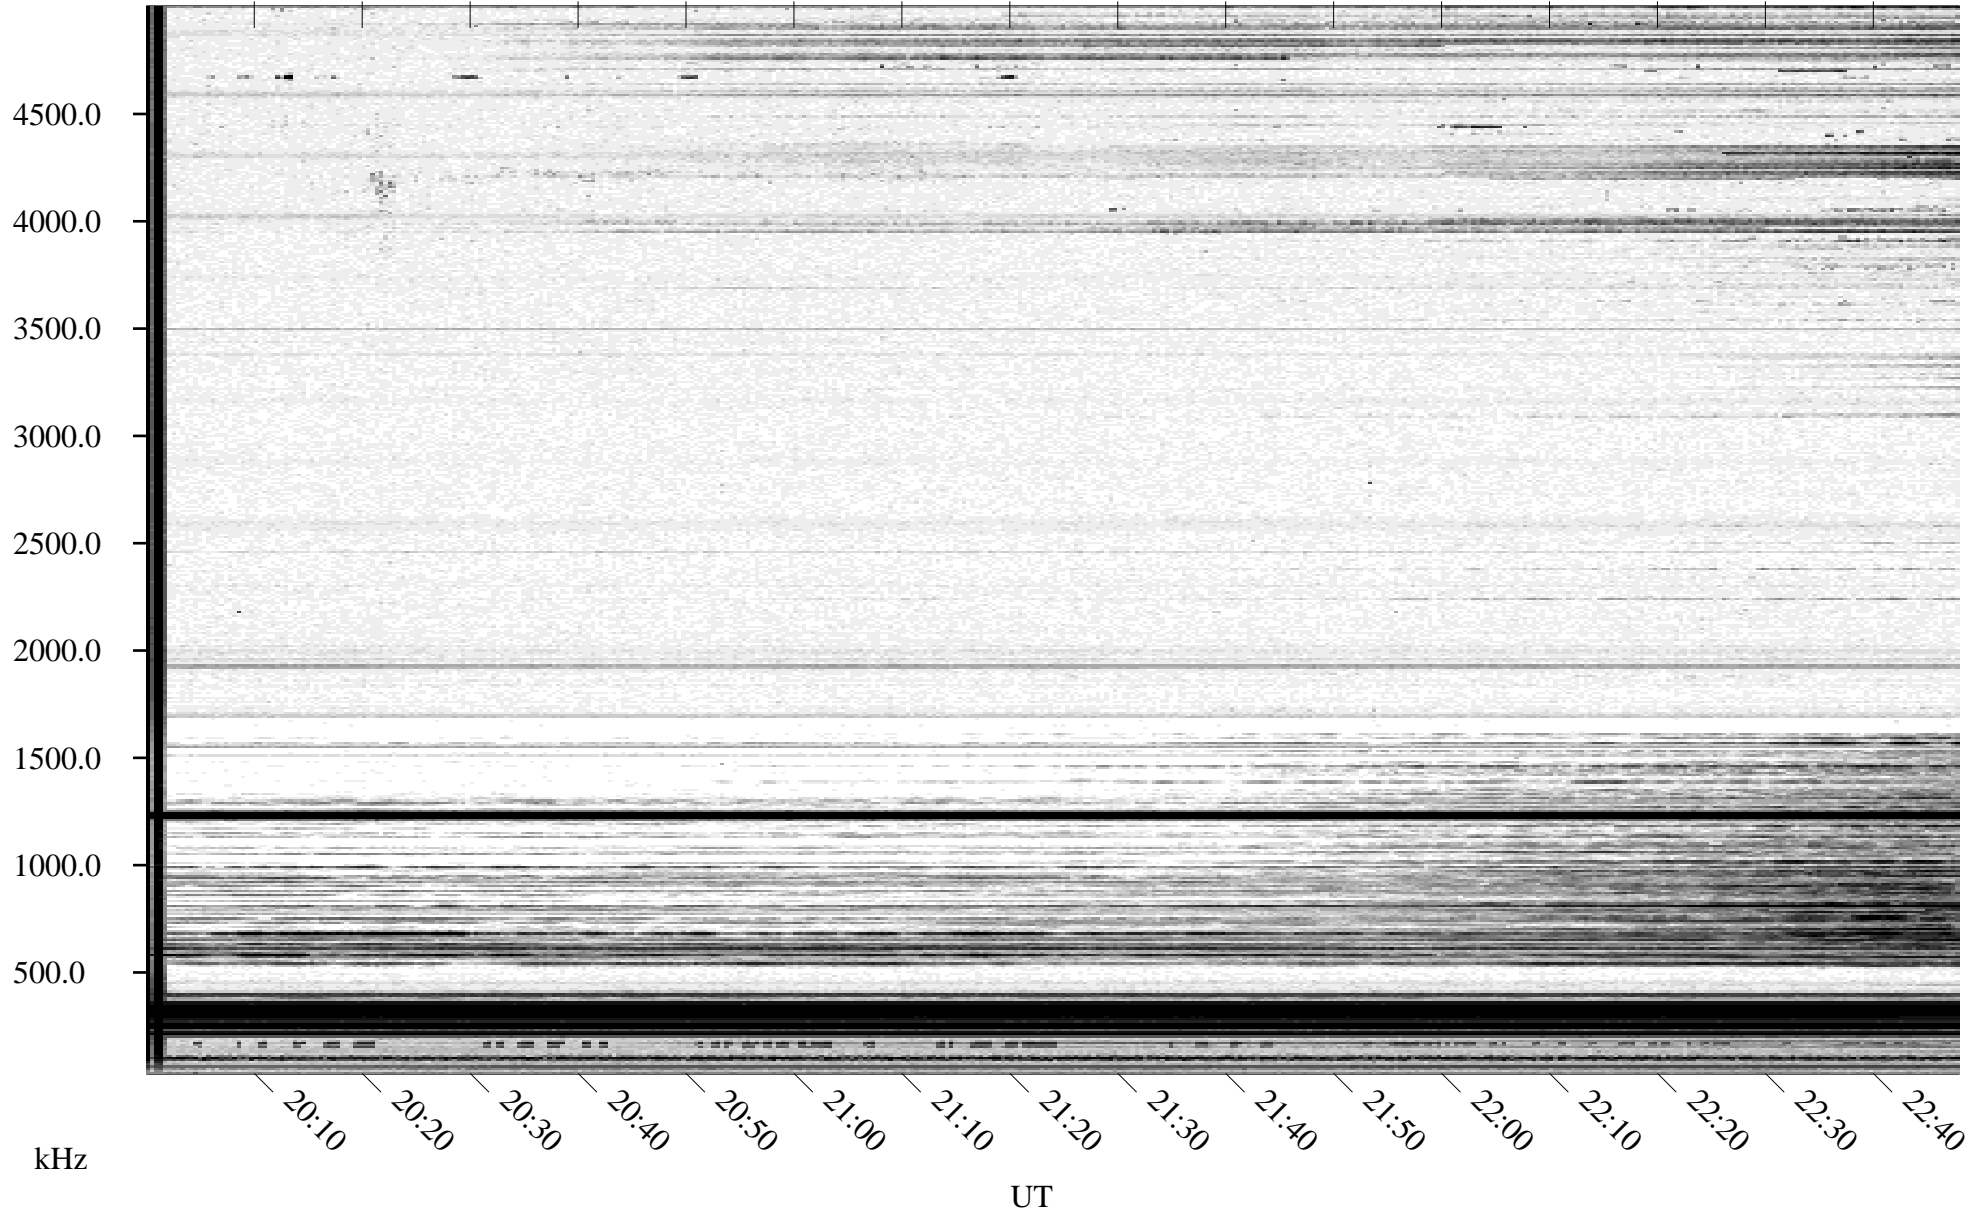

03/09/1996 Churchill, Manitoba

Linear Scale Black = 161 White = 15

ch96069l.r00m max_12

Page 1

03/09/1996 Churchill, Manitoba

Linear Scale Black = 161 White = 15

ch96069l.r00m max_12

Page 2

03/10/1996 Churchill, Manitoba

Linear Scale Black = 161 White = 15

ch96069l.r00m max_12

Page 3

03/10/1996 Churchill, Manitoba

Linear Scale Black = 161 White = 15

ch96069l.r00m max_12

Page 4

03/10/1996 Churchill, Manitoba

Linear Scale Black = 161 White = 15

ch96069l.r00m max_12

Page 5

03/10/1996 Churchill, Manitoba

Linear Scale Black = 161 White = 15

ch96069l.r00m max_12

Page 6

03/10/1996 Churchill, Manitoba

Linear Scale Black = 161 White = 15

ch96069l.r00m max_12

Page 7

03/10/1996 Churchill, Manitoba

Linear Scale Black = 161 White = 15

ch96069l.r00m max_12

Page 8