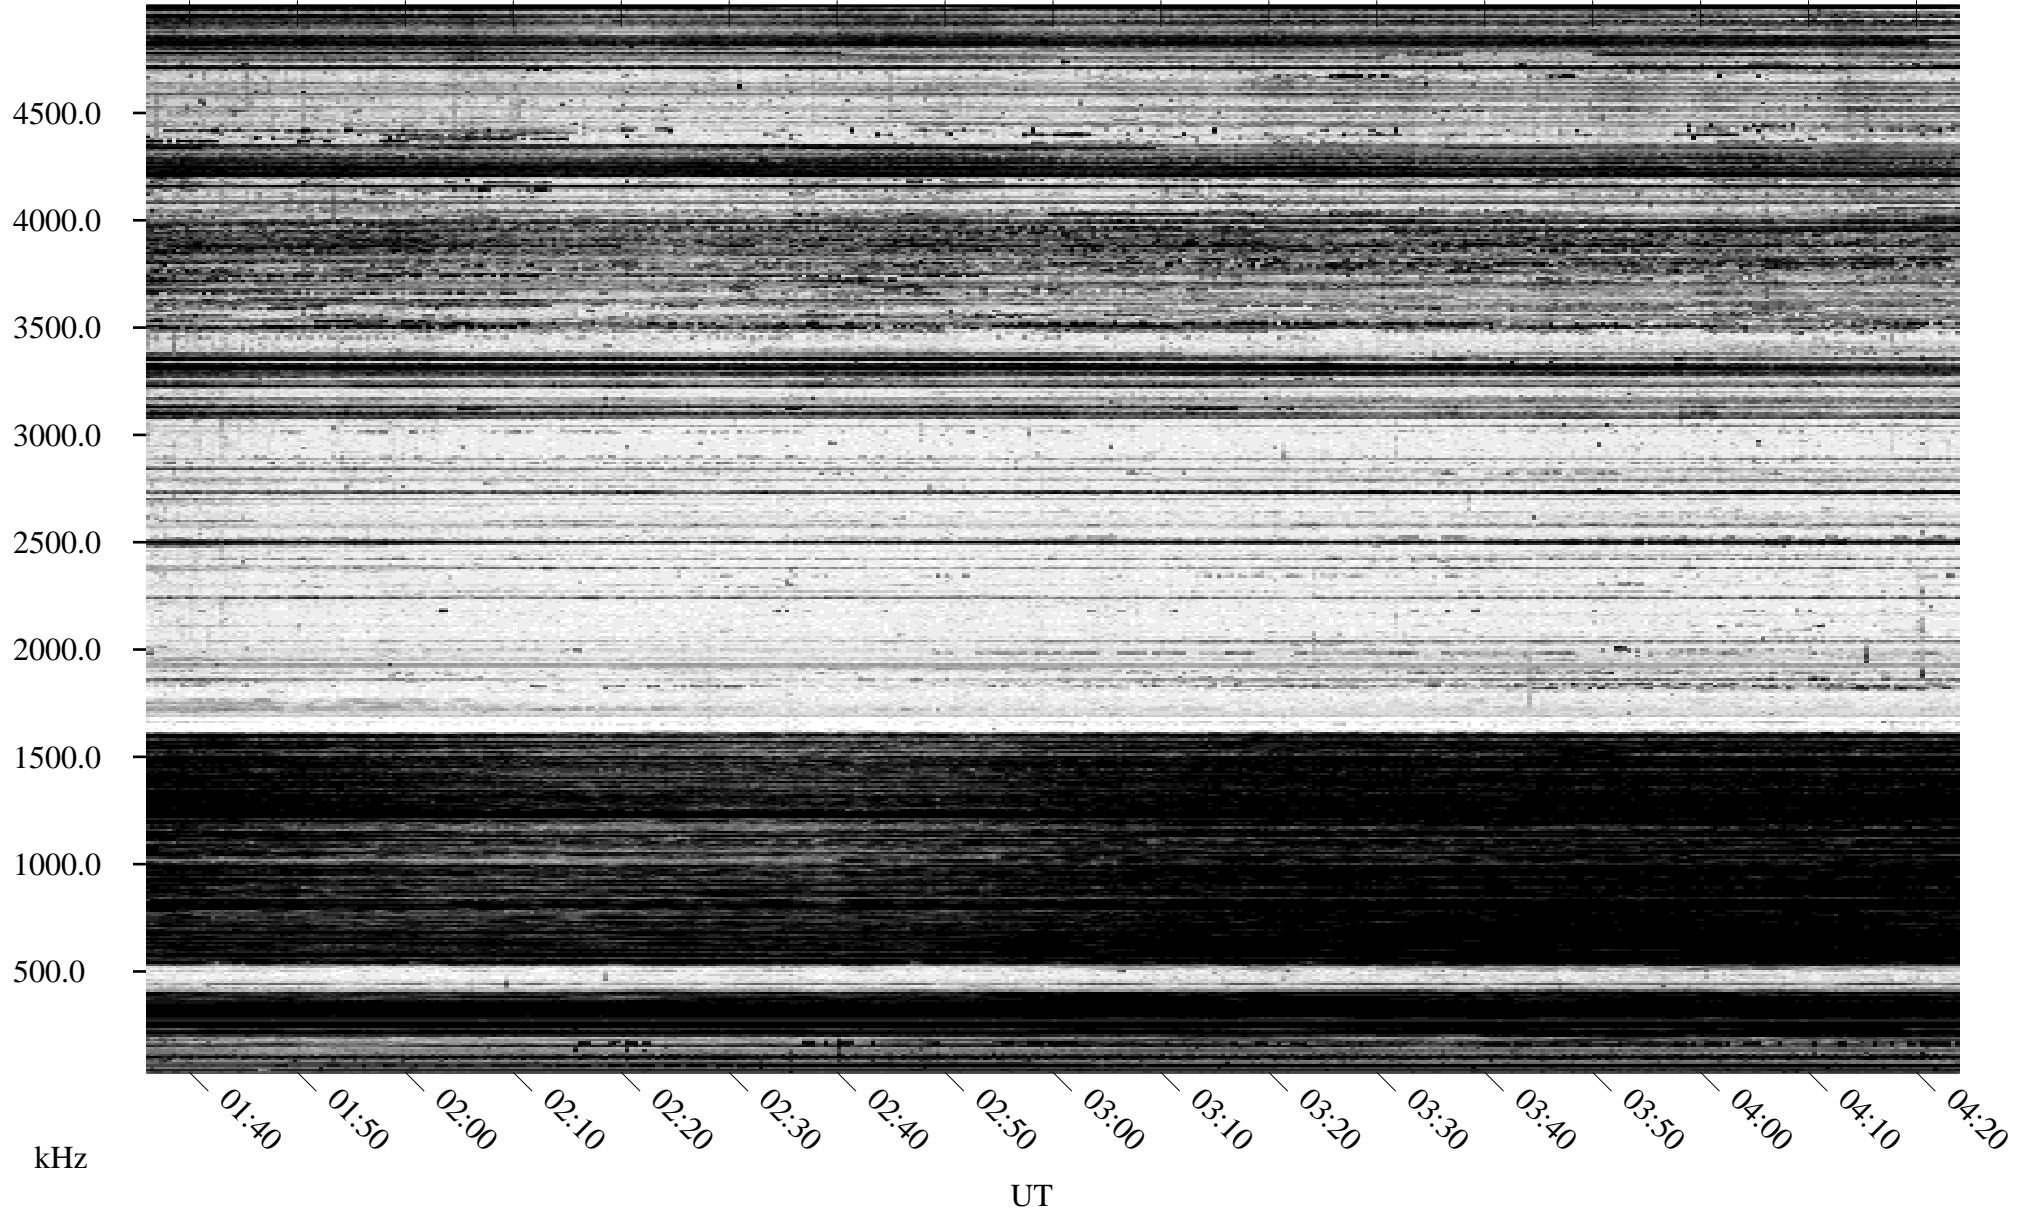

03/09/1996 Churchill, Manitoba

Linear Scale Black = 161 White = 15

ch96069l.r00m max_12

Page 1

03/09/1996 Churchill, Manitoba

Linear Scale Black = 161 White = 15

ch96069l.r00m max_12

Page 2

03/10/1996 Churchill, Manitoba

Linear Scale Black = 161 White = 15

ch96069l.r00m max_12

Page 3

03/10/1996 Churchill, Manitoba

Linear Scale Black = 161 White = 15

ch96069l.r00m max_12

Page 4

03/10/1996 Churchill, Manitoba

Linear Scale Black = 161 White = 15

ch96069l.r00m max_12

Page 5

03/10/1996 Churchill, Manitoba

Linear Scale Black = 161 White = 15

ch96069l.r00m max_12

Page 6

03/10/1996 Churchill, Manitoba

Linear Scale Black = 161 White = 15

ch96069l.r00m max_12

Page 7

03/10/1996 Churchill, Manitoba

Linear Scale Black = 161 White = 15

ch96069l.r00m max_12

Page 8