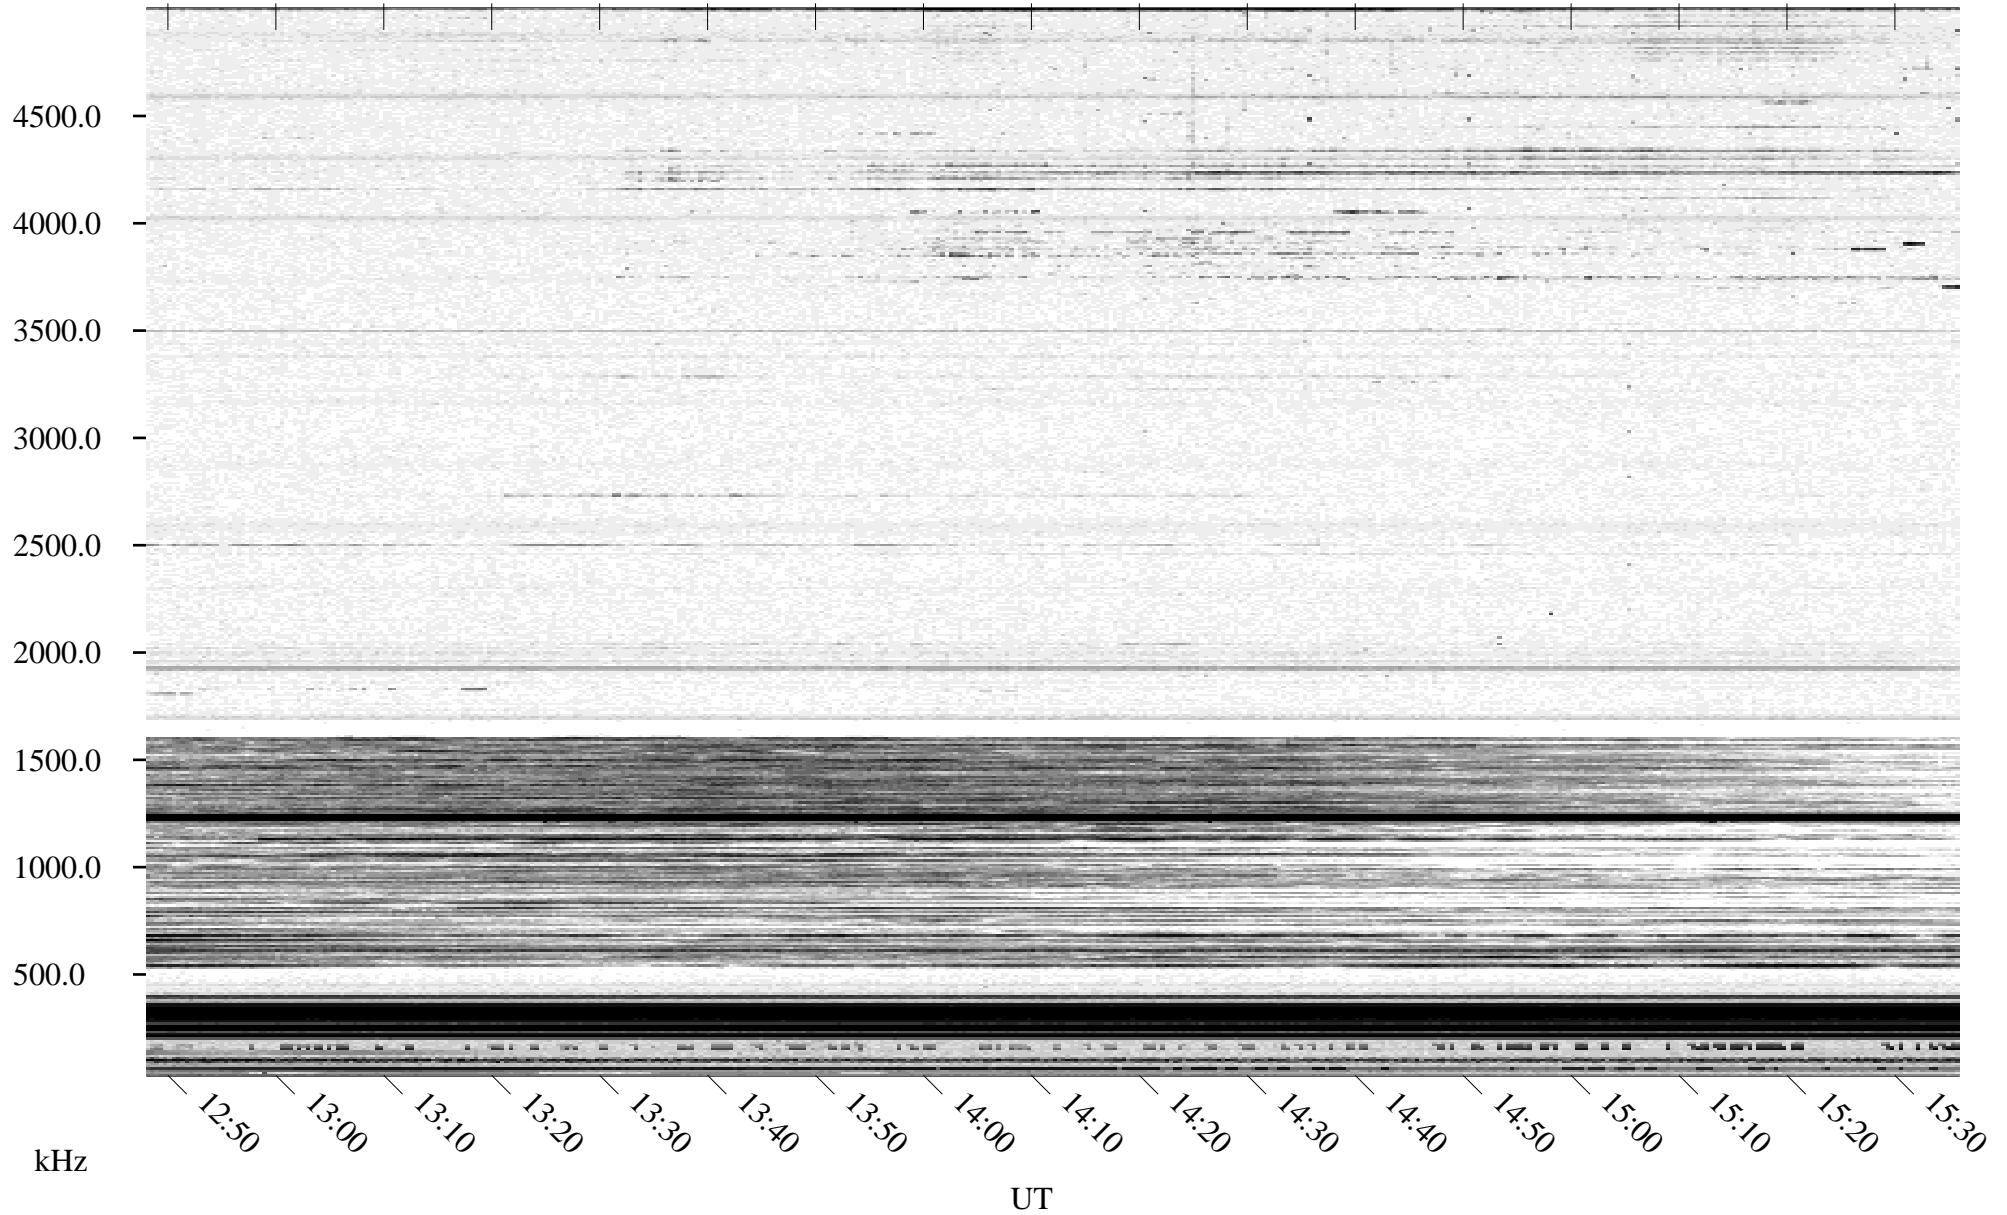

03/10/1996 Churchill, Manitoba

Linear Scale Black = 161 White = 15

ch96069l.r00m max_12

Page 3

03/10/1996 Churchill, Manitoba

Linear Scale Black = 161 White = 15

ch96069l.r00m max_12

Page 4

03/10/1996 Churchill, Manitoba

Linear Scale Black = 161 White = 15

ch96069l.r00m max_12

Page 5

03/10/1996 Churchill, Manitoba

Linear Scale Black = 161 White = 15

ch96069l.r00m max_12

Page 6

03/10/1996 Churchill, Manitoba

Linear Scale Black = 161 White = 15

ch96069l.r00m max_12

Page 7

03/10/1996 Churchill, Manitoba

Linear Scale Black = 161 White = 15

ch96069l.r00m max_12

Page 8