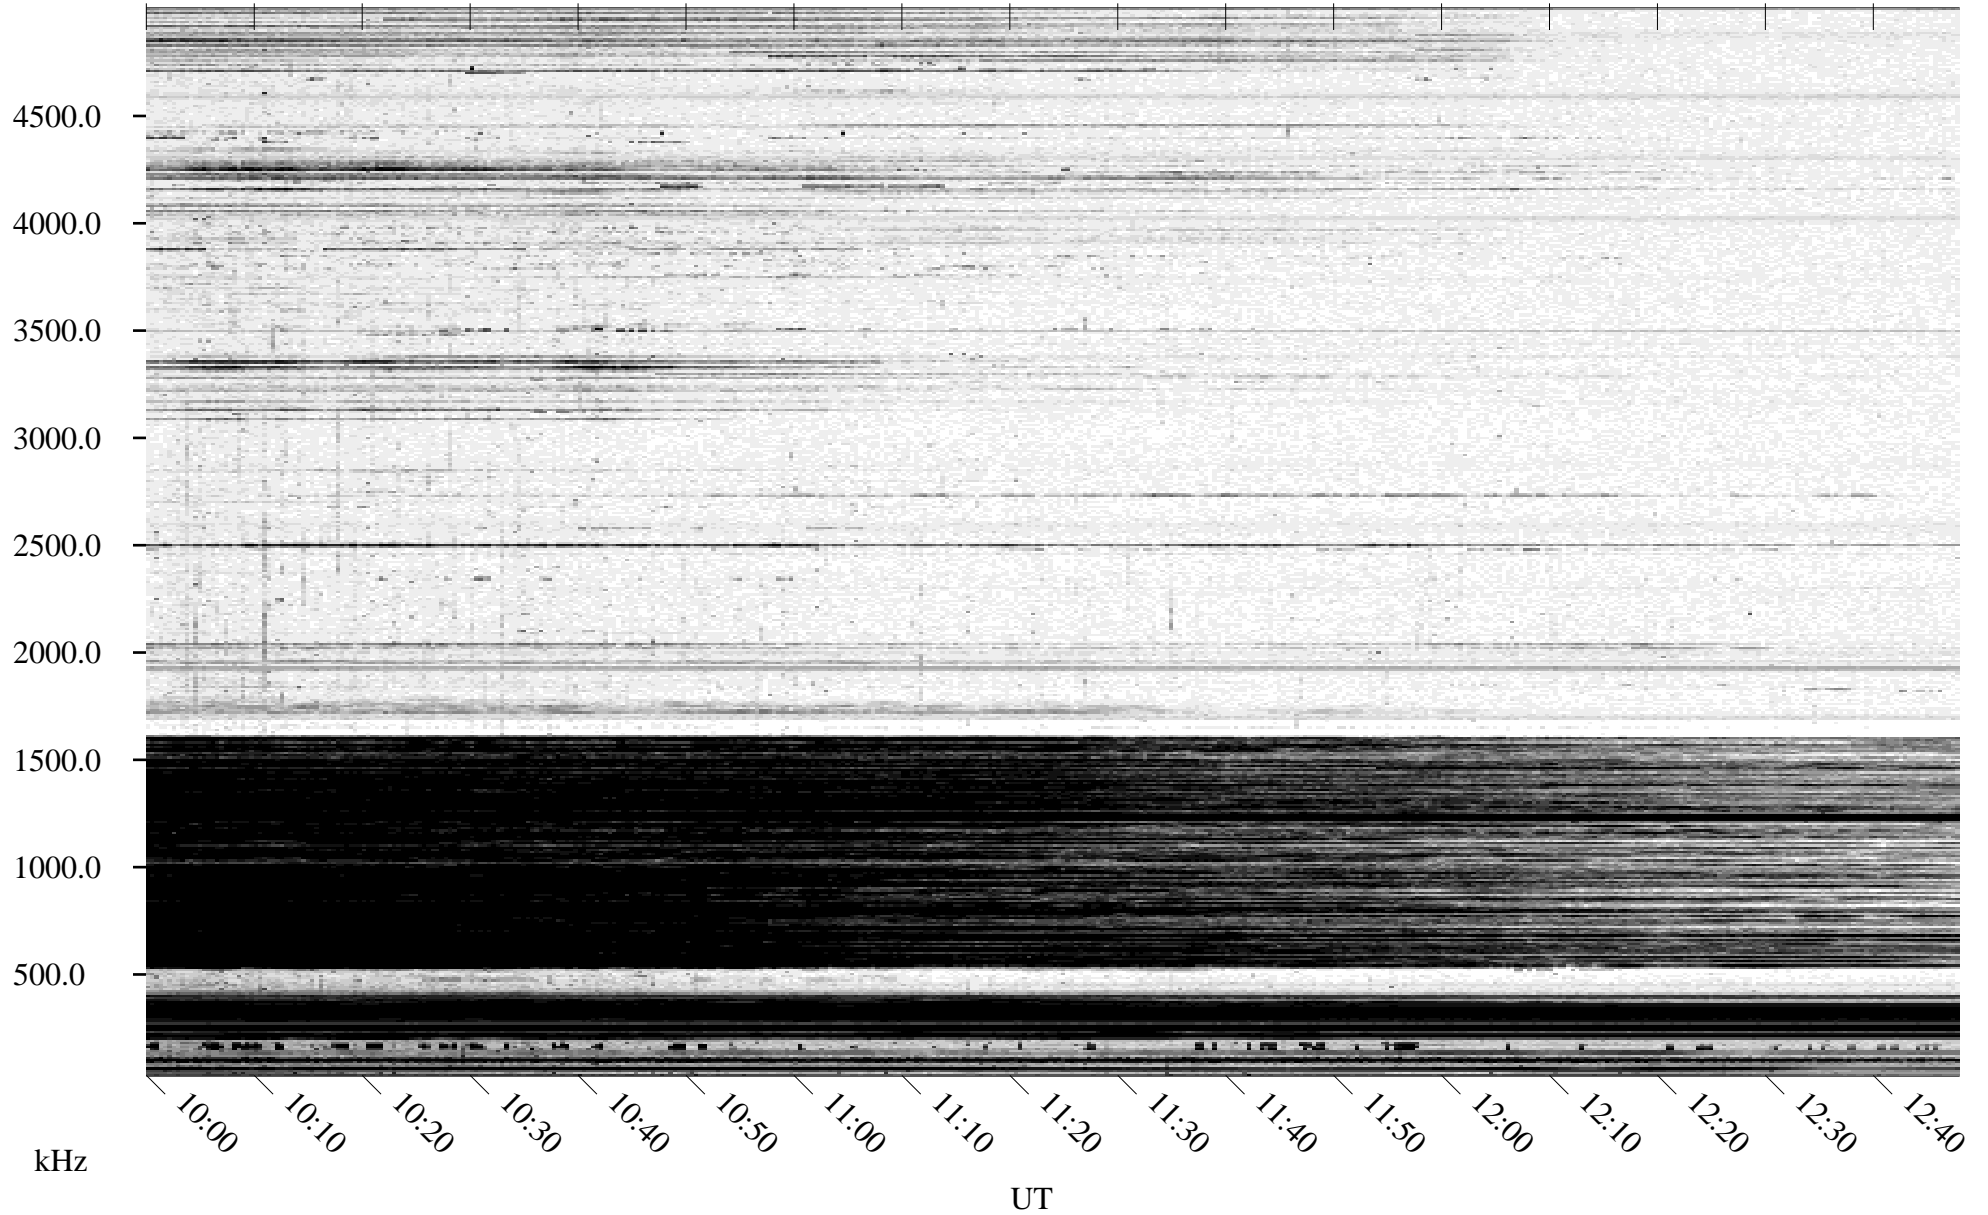

03/09/1996 Churchill, Manitoba

Linear Scale Black = 161 White = 15

ch96069l.r00m max_12

Page 1

03/09/1996 Churchill, Manitoba

Linear Scale Black = 161 White = 15

ch96069l.r00m max_12

Page 2

03/10/1996 Churchill, Manitoba

Linear Scale Black = 161 White = 15

ch96069l.r00m max_12

Page 3

03/10/1996 Churchill, Manitoba

Linear Scale Black = 161 White = 15

ch96069l.r00m max_12

Page 4

03/10/1996 Churchill, Manitoba

Linear Scale Black = 161 White = 15

ch96069l.r00m max_12

Page 5

03/10/1996 Churchill, Manitoba

Linear Scale Black = 161 White = 15

ch96069l.r00m max_12

Page 6

03/10/1996 Churchill, Manitoba

Linear Scale Black = 161 White = 15

ch96069l.r00m max_12

Page 7

03/10/1996 Churchill, Manitoba

Linear Scale Black = 161 White = 15

ch96069l.r00m max_12

Page 8