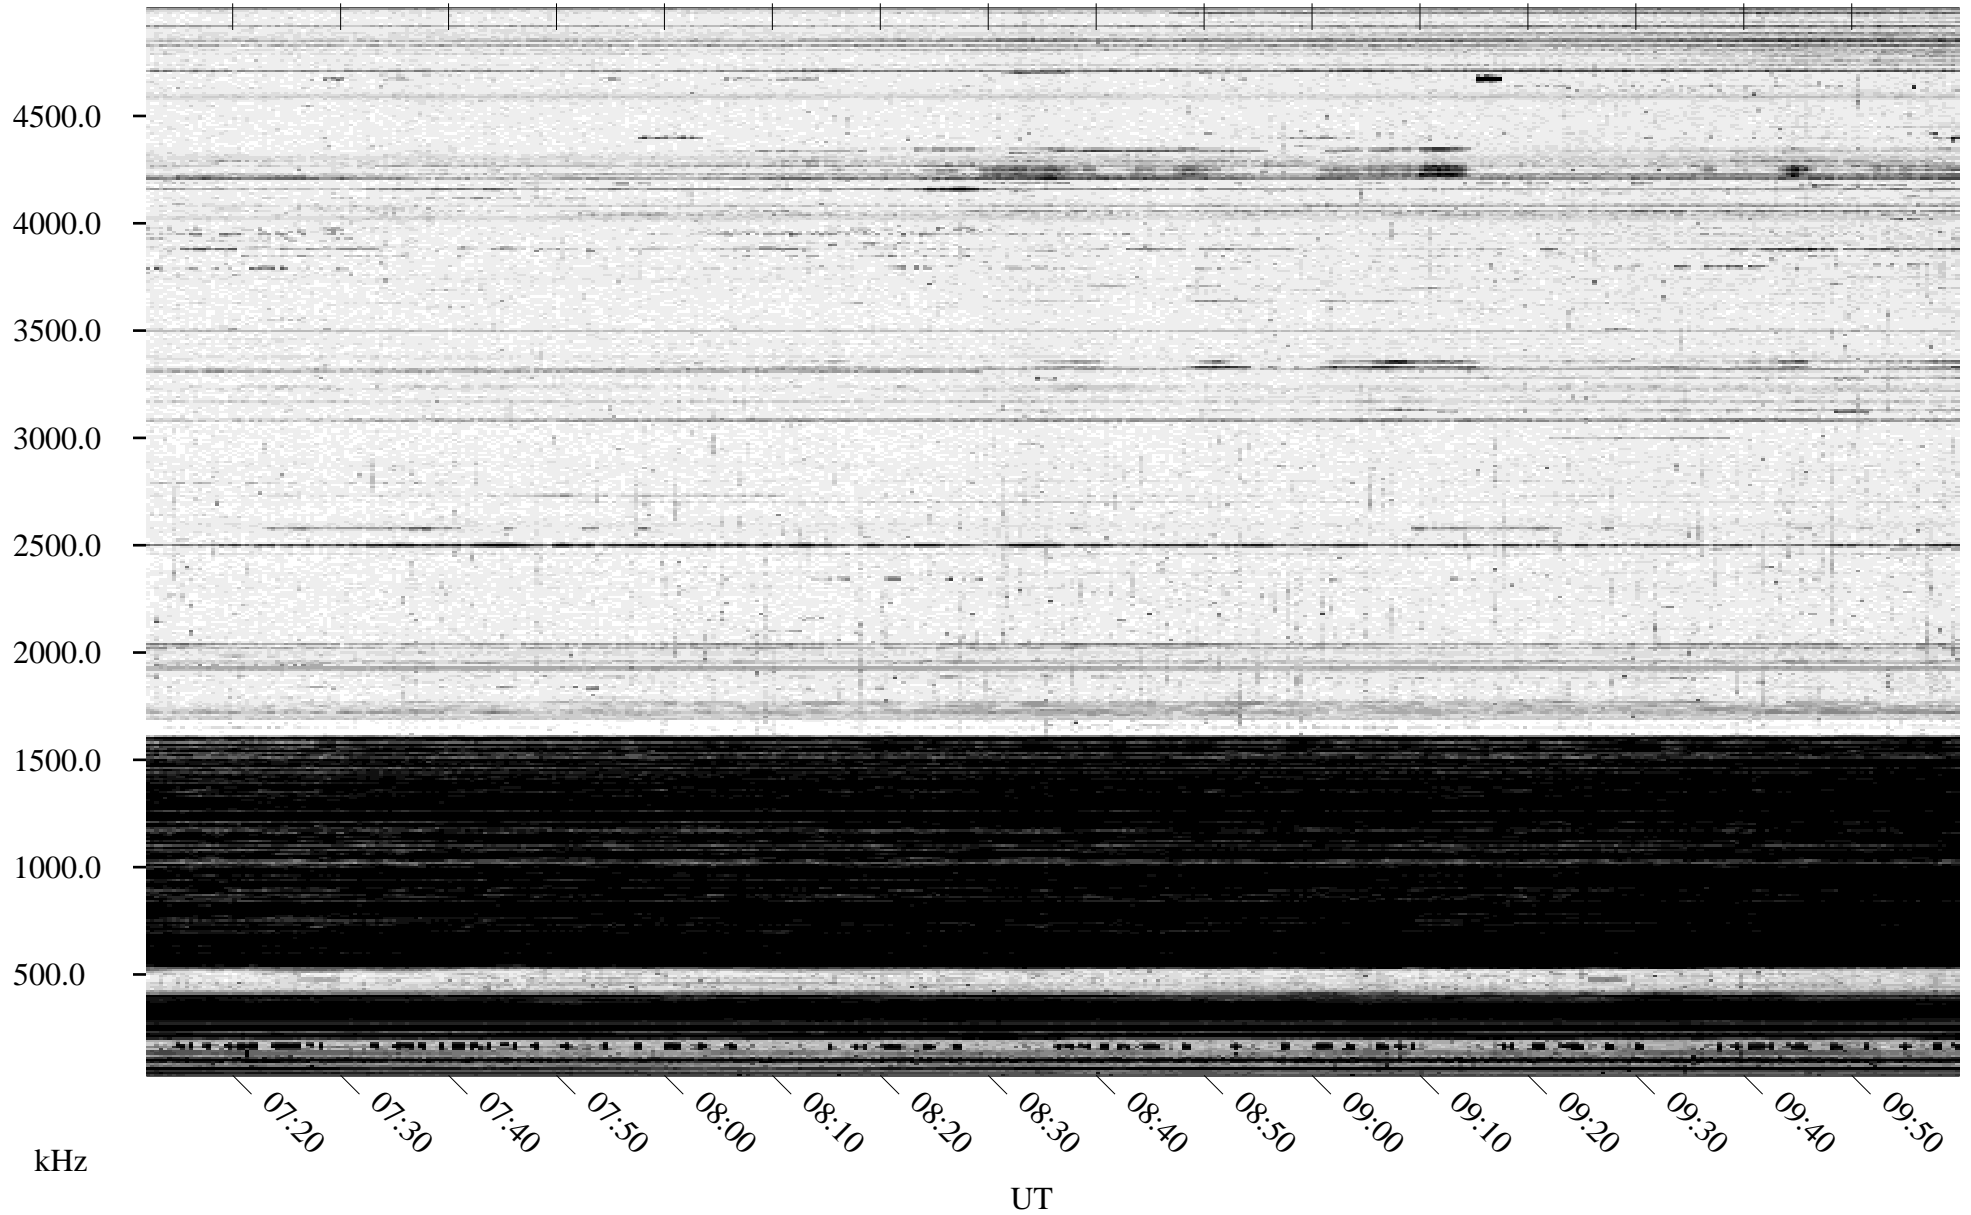

03/09/1996 Churchill, Manitoba

Linear Scale Black = 161 White = 15

ch96069l.r00m max_12

Page 1

03/09/1996 Churchill, Manitoba

Linear Scale Black = 161 White = 15

ch96069l.r00m max_12

Page 2

03/10/1996 Churchill, Manitoba

Linear Scale Black = 161 White = 15

ch96069l.r00m max_12

Page 3

03/10/1996 Churchill, Manitoba

Linear Scale Black = 161 White = 15

ch96069l.r00m max_12

Page 4

03/10/1996 Churchill, Manitoba

Linear Scale Black = 161 White = 15

ch96069l.r00m max_12

Page 5

03/10/1996 Churchill, Manitoba

Linear Scale Black = 161 White = 15

ch96069l.r00m max_12

Page 6

03/10/1996 Churchill, Manitoba

Linear Scale Black = 161 White = 15

ch96069l.r00m max_12

Page 7

03/10/1996 Churchill, Manitoba

Linear Scale Black = 161 White = 15

ch96069l.r00m max_12

Page 8