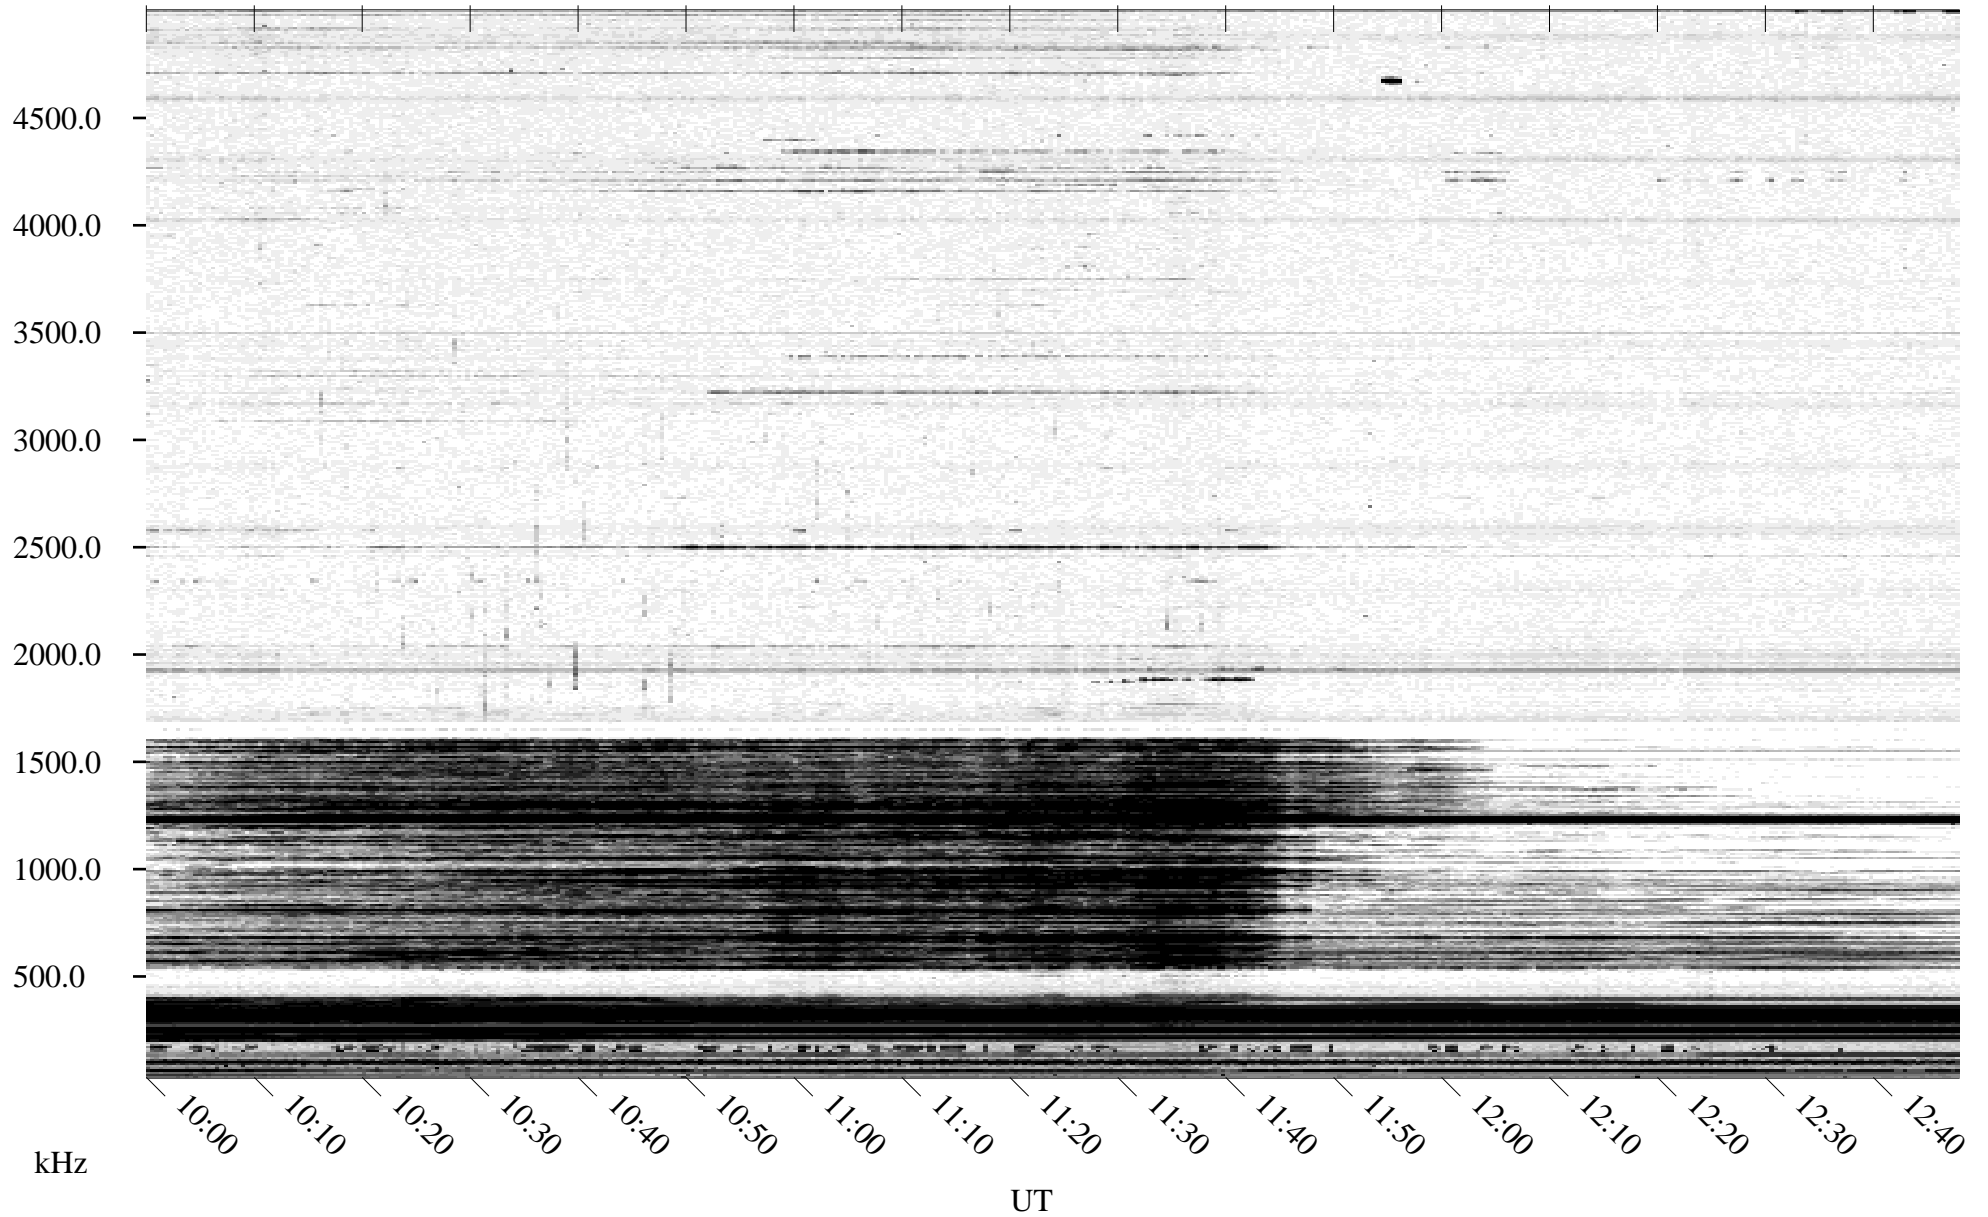

03/10/1996 Churchill, Manitoba

Linear Scale Black = 161 White = 15

ch96070l.r00m max_12

Page 1

03/10/1996 Churchill, Manitoba

Linear Scale Black = 161 White = 15

ch96070l.r00m max_12

Page 2

03/11/1996 Churchill, Manitoba

Linear Scale Black = 161 White = 15

ch96070l.r00m max_12

Page 3

03/11/1996 Churchill, Manitoba

Linear Scale Black = 161 White = 15

ch96070l.r00m max_12

Page 4

03/11/1996 Churchill, Manitoba

Linear Scale Black = 161 White = 15

ch96070l.r00m max_12

Page 5

03/11/1996 Churchill, Manitoba

Linear Scale Black = 161 White = 15

ch96070l.r00m max_12

Page 6

03/11/1996 Churchill, Manitoba

Linear Scale

Black = 161

White = 15

ch96070l.r00m max_12

Page 7

03/11/1996 Churchill, Manitoba

Linear Scale Black = 161 White = 15