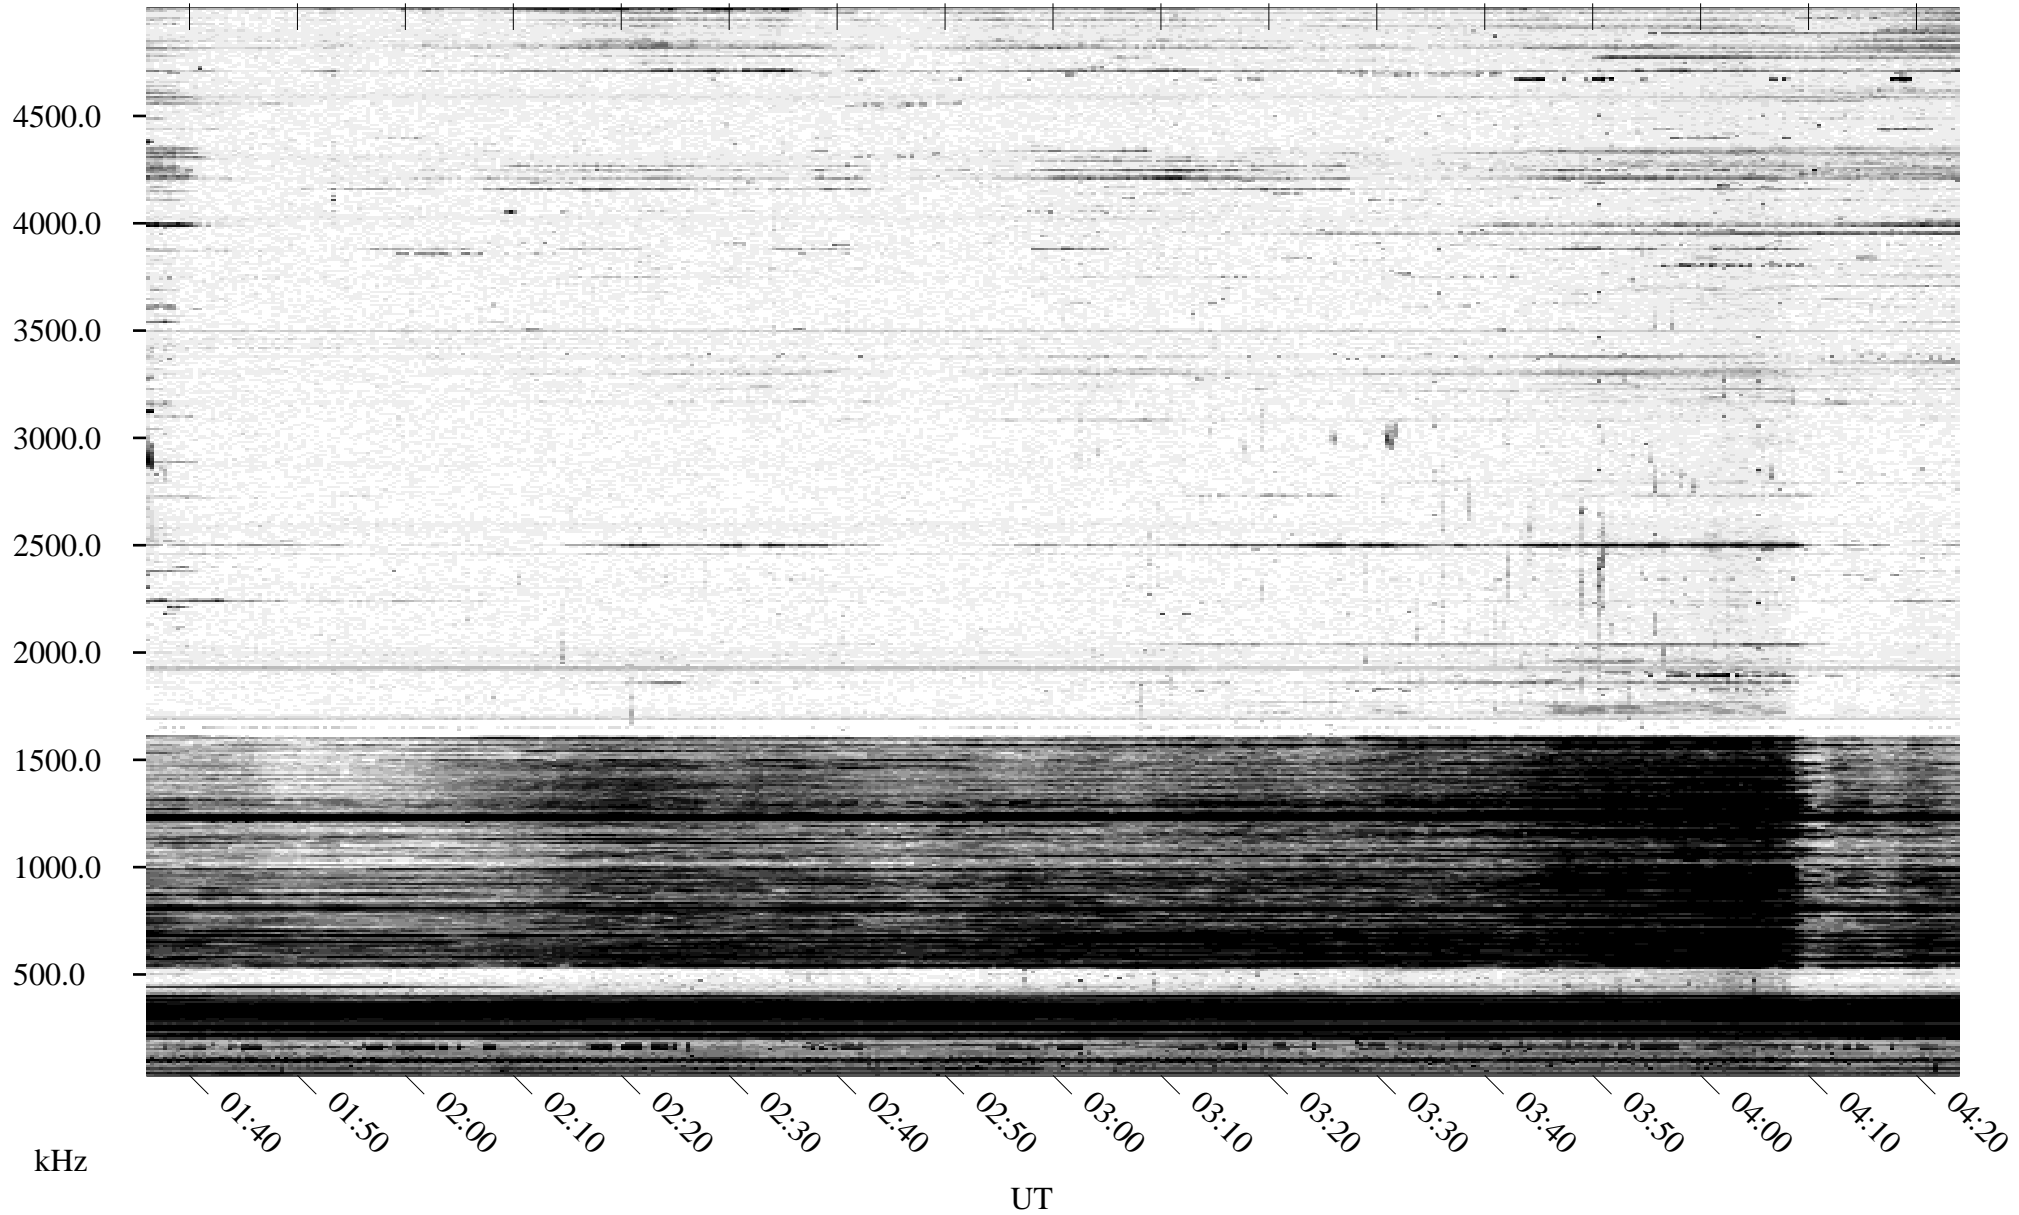

03/10/1996 Churchill, Manitoba

Linear Scale Black = 161 White = 15

ch96070l.r00m max_12

Page 1

03/10/1996 Churchill, Manitoba

Linear Scale Black = 161 White = 15

ch96070l.r00m max_12

Page 2

03/11/1996 Churchill, Manitoba

Linear Scale Black = 161 White = 15

ch96070l.r00m max_12

Page 3

03/11/1996 Churchill, Manitoba

Linear Scale Black = 161 White = 15

ch96070l.r00m max_12

Page 4

03/11/1996 Churchill, Manitoba

Linear Scale Black = 161 White = 15

ch96070l.r00m max_12

Page 5

03/11/1996 Churchill, Manitoba

Linear Scale Black = 161 White = 15

ch96070l.r00m max_12

Page 6

03/11/1996 Churchill, Manitoba

Linear Scale

Black = 161

White = 15

ch96070l.r00m max_12

Page 7

03/11/1996 Churchill, Manitoba

Linear Scale Black = 161 White = 15