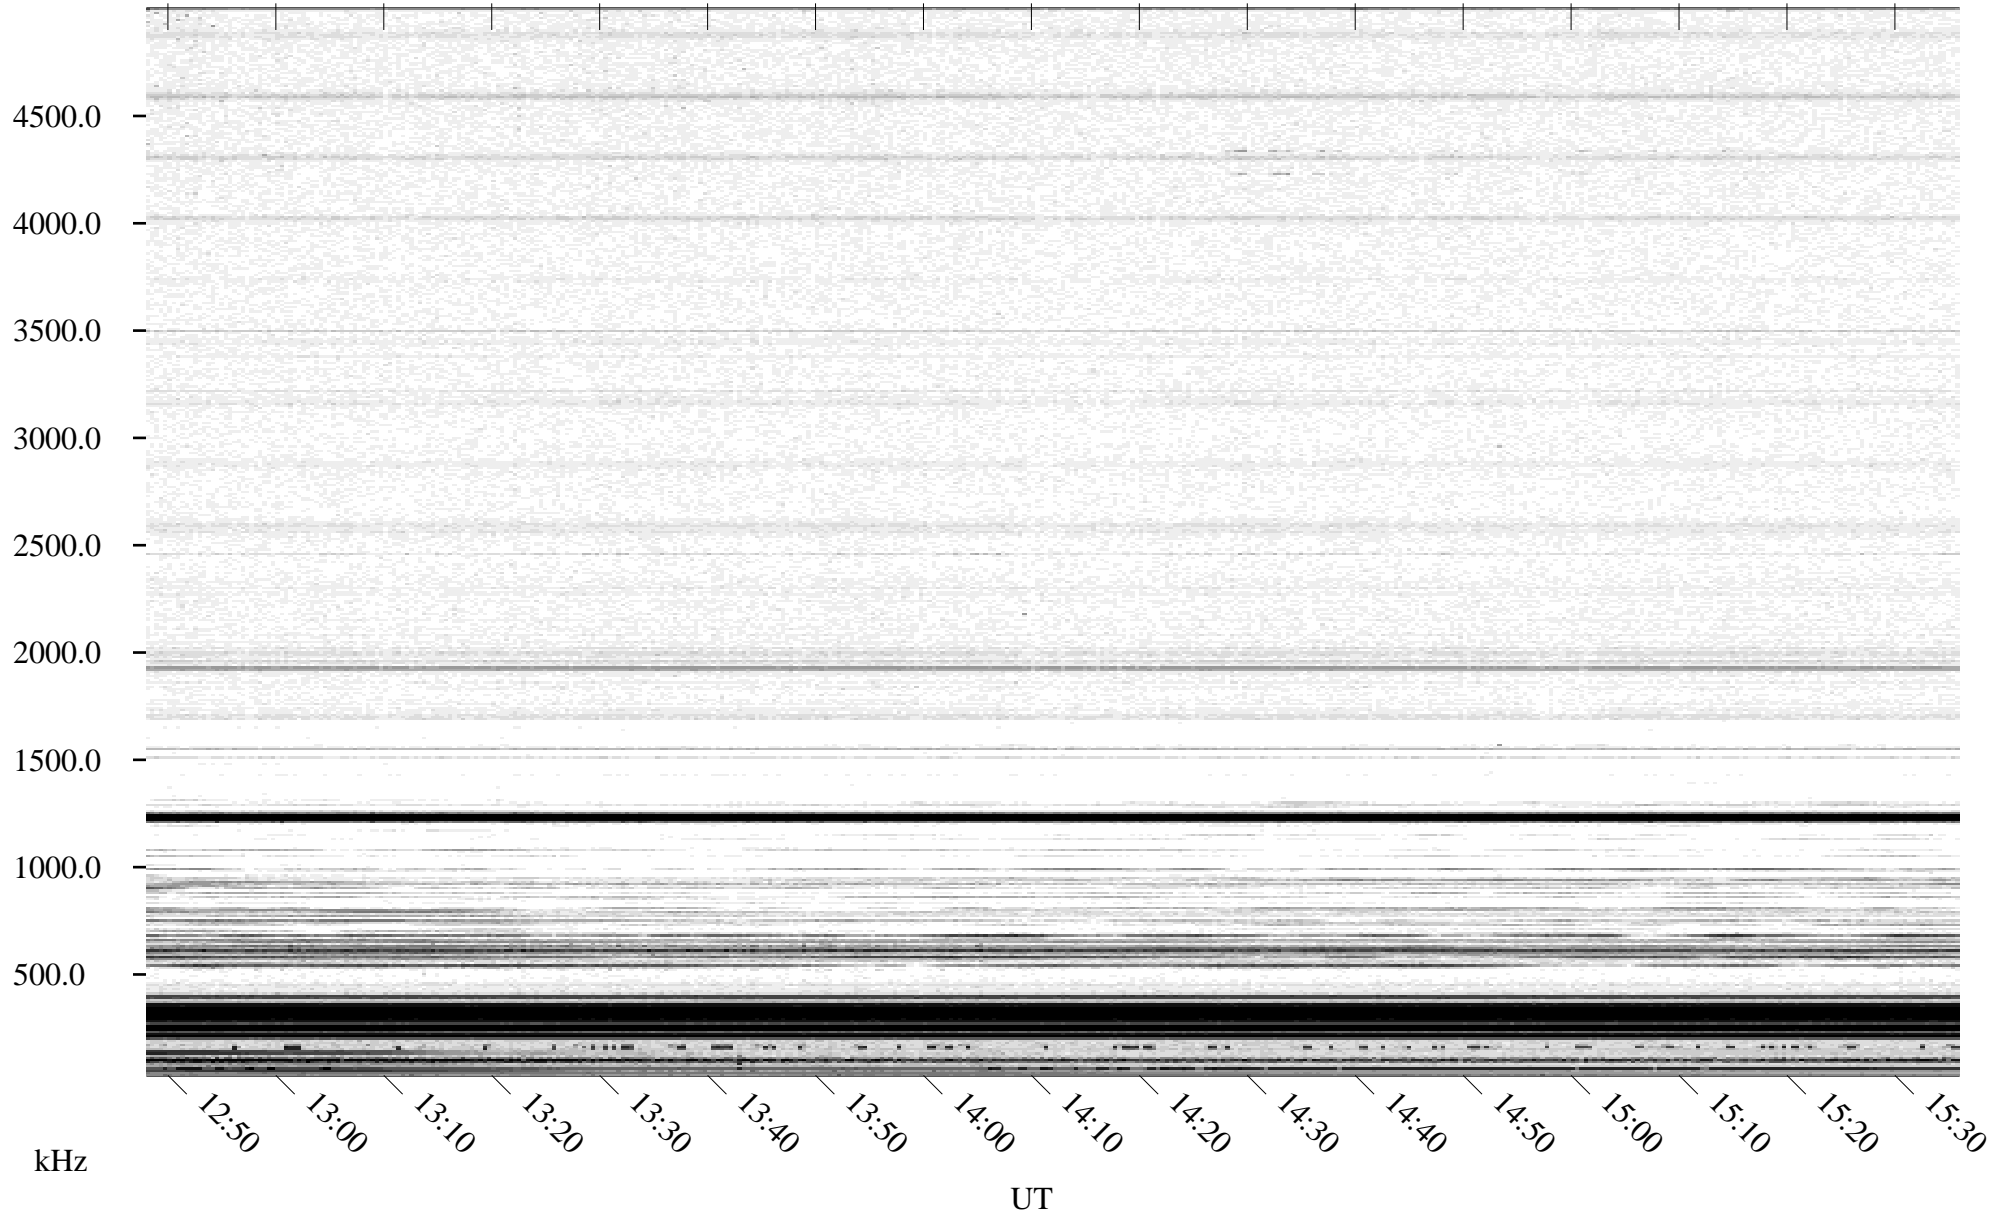

03/11/1996 Churchill, Manitoba

Linear Scale Black = 161 White = 15

ch96070l.r00m max_12

Page 5

03/11/1996 Churchill, Manitoba

Linear Scale Black = 161 White = 15

ch96070l.r00m max_12

Page 6

03/11/1996 Churchill, Manitoba

Linear Scale

Black = 161

White = 15

ch96070l.r00m max_12

Page 7

03/11/1996 Churchill, Manitoba

Linear Scale Black = 161 White = 15