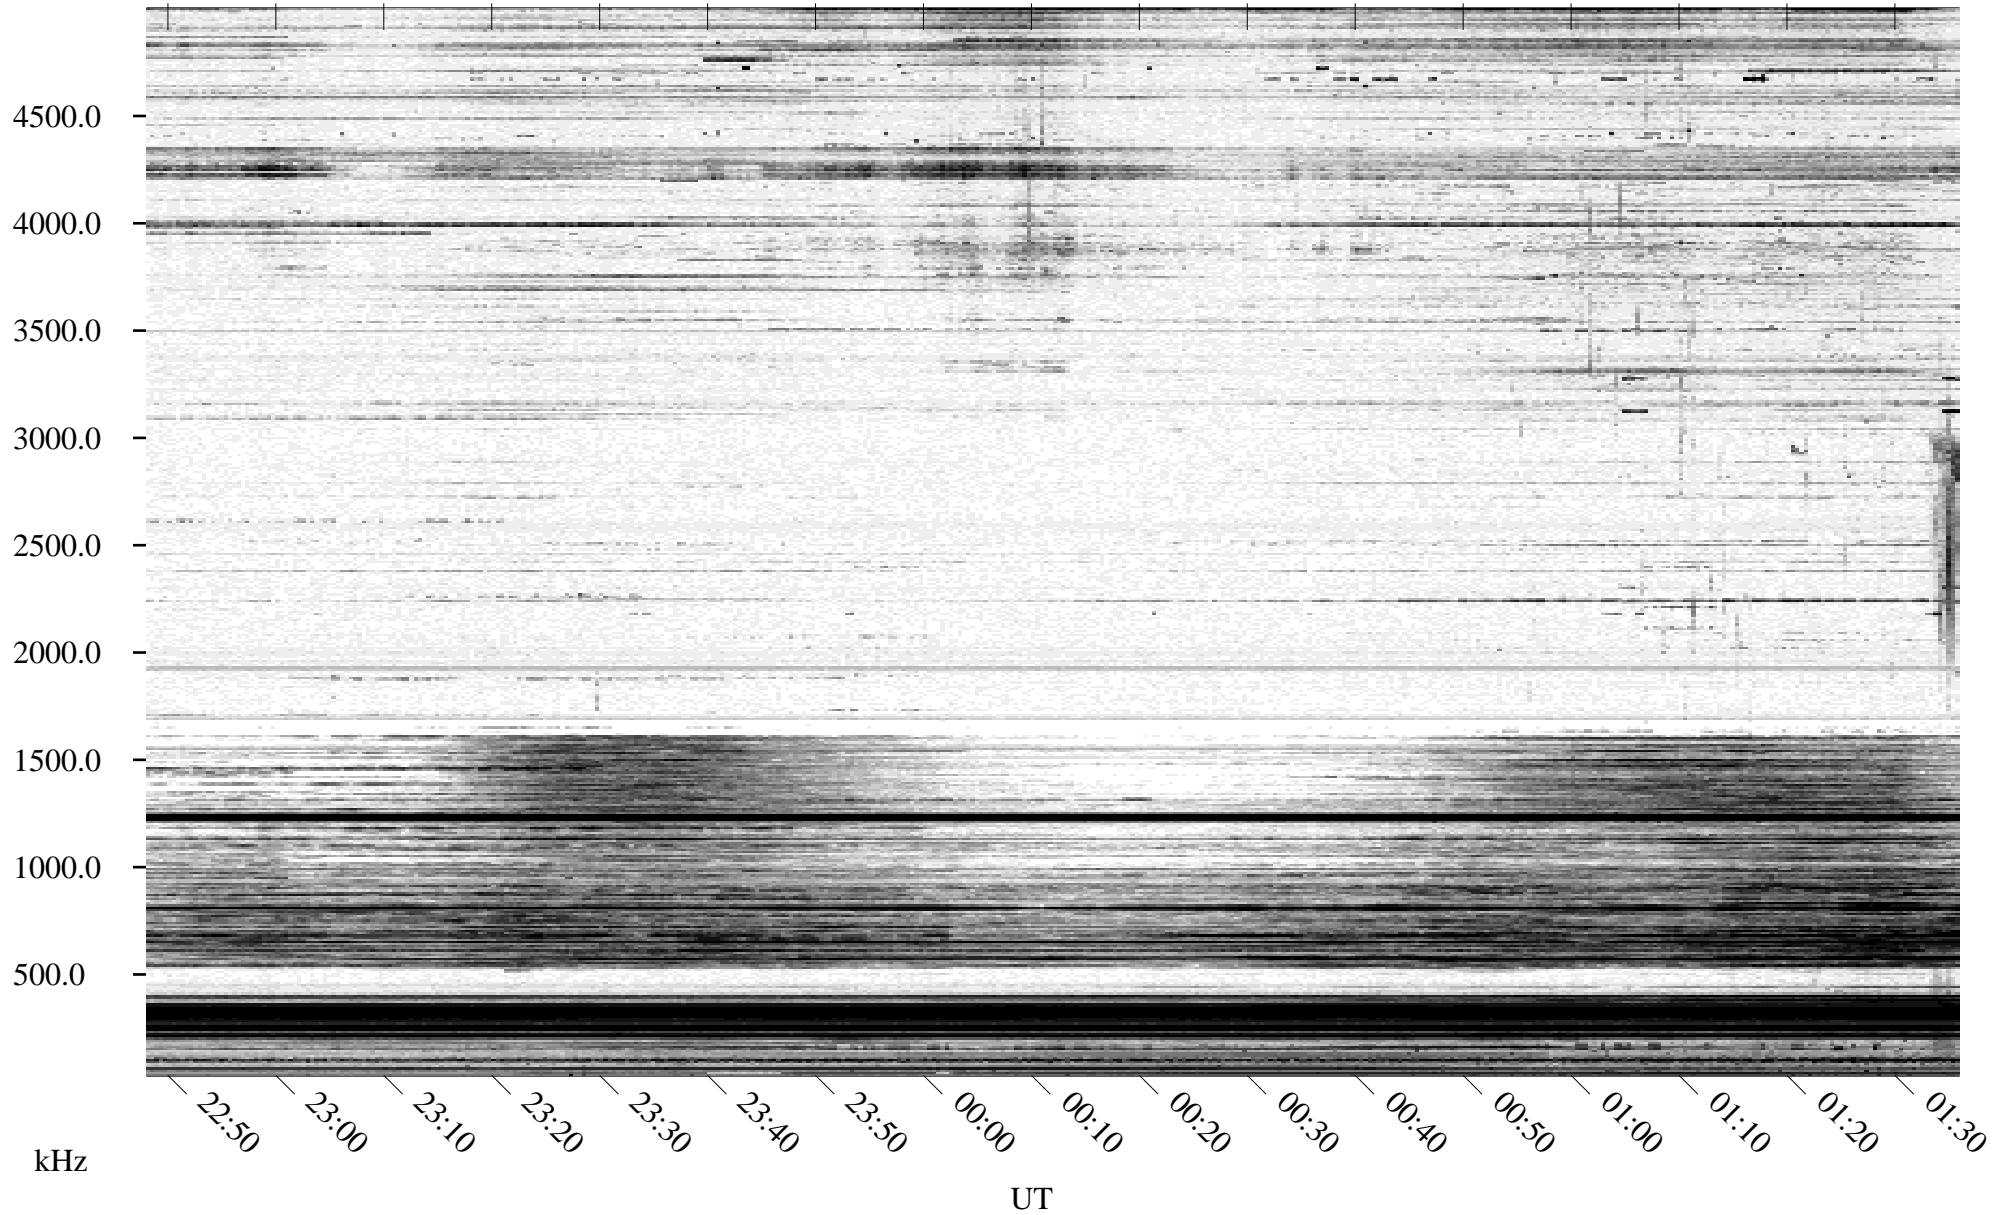

03/10/1996 Churchill, Manitoba

Linear Scale Black = 161 White = 15

ch96070l.r00m max_12

Page 1

03/10/1996 Churchill, Manitoba

Linear Scale Black = 161 White = 15

ch96070l.r00m max_12

Page 2

03/11/1996 Churchill, Manitoba

Linear Scale Black = 161 White = 15

ch96070l.r00m max_12

Page 3

03/11/1996 Churchill, Manitoba

Linear Scale Black = 161 White = 15

ch96070l.r00m max_12

Page 4

03/11/1996 Churchill, Manitoba

Linear Scale Black = 161 White = 15

ch96070l.r00m max_12

Page 5

03/11/1996 Churchill, Manitoba

Linear Scale Black = 161 White = 15

ch96070l.r00m max_12

Page 6

03/11/1996 Churchill, Manitoba

Linear Scale

Black = 161

White = 15

ch96070l.r00m max_12

Page 7

03/11/1996 Churchill, Manitoba

Linear Scale Black = 161 White = 15