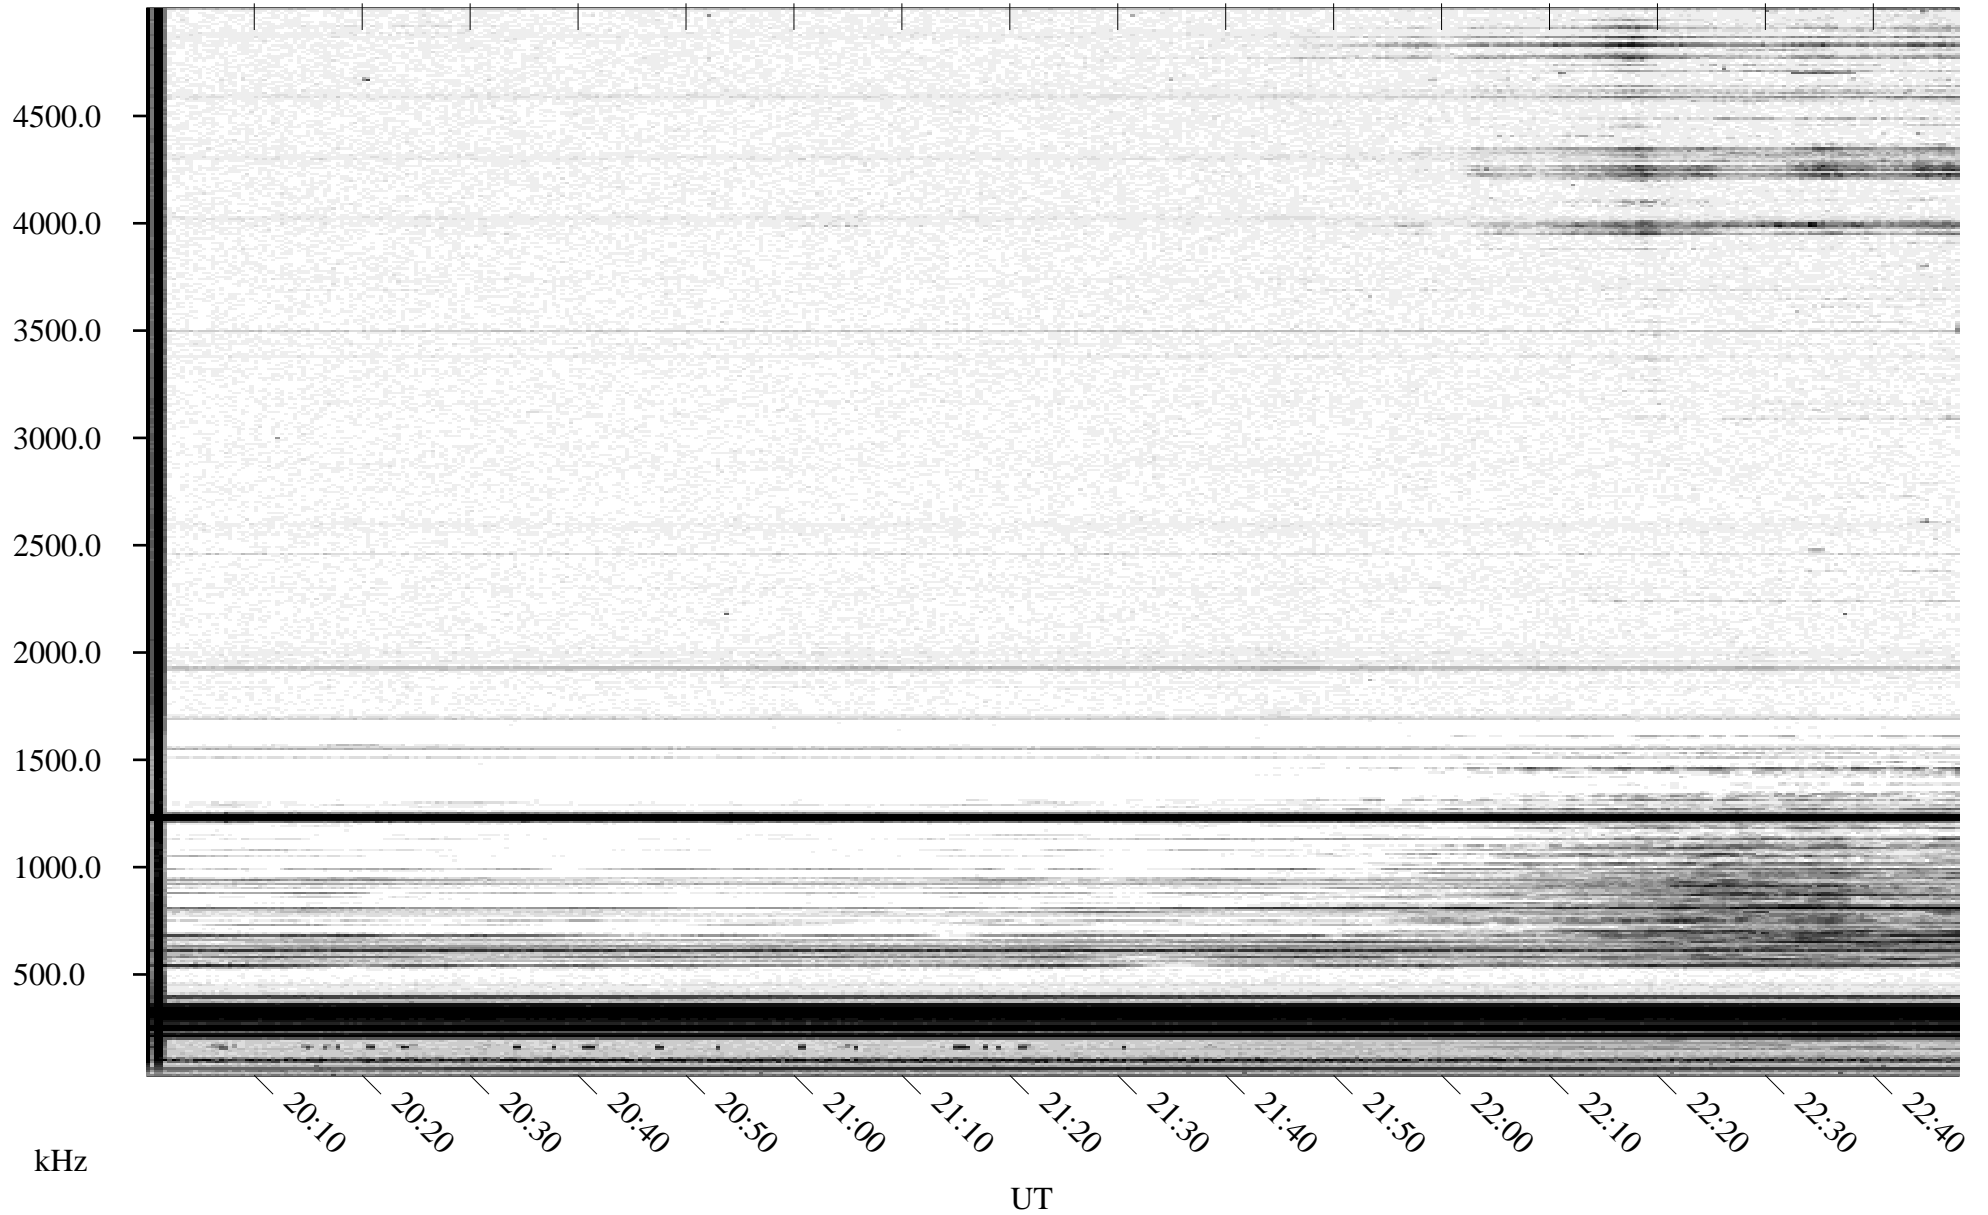

03/10/1996 Churchill, Manitoba

Linear Scale Black = 161 White = 15

ch96070l.r00m max_12

Page 1

03/10/1996 Churchill, Manitoba

Linear Scale Black = 161 White = 15

ch96070l.r00m max_12

Page 2

03/11/1996 Churchill, Manitoba

Linear Scale Black = 161 White = 15

ch96070l.r00m max_12

Page 3

03/11/1996 Churchill, Manitoba

Linear Scale Black = 161 White = 15

ch96070l.r00m max_12

Page 4

03/11/1996 Churchill, Manitoba

Linear Scale Black = 161 White = 15

ch96070l.r00m max_12

Page 5

03/11/1996 Churchill, Manitoba

Linear Scale Black = 161 White = 15

ch96070l.r00m max_12

Page 6

03/11/1996 Churchill, Manitoba

Linear Scale

Black = 161

White = 15

ch96070l.r00m max_12

Page 7

03/11/1996 Churchill, Manitoba

Linear Scale Black = 161 White = 15