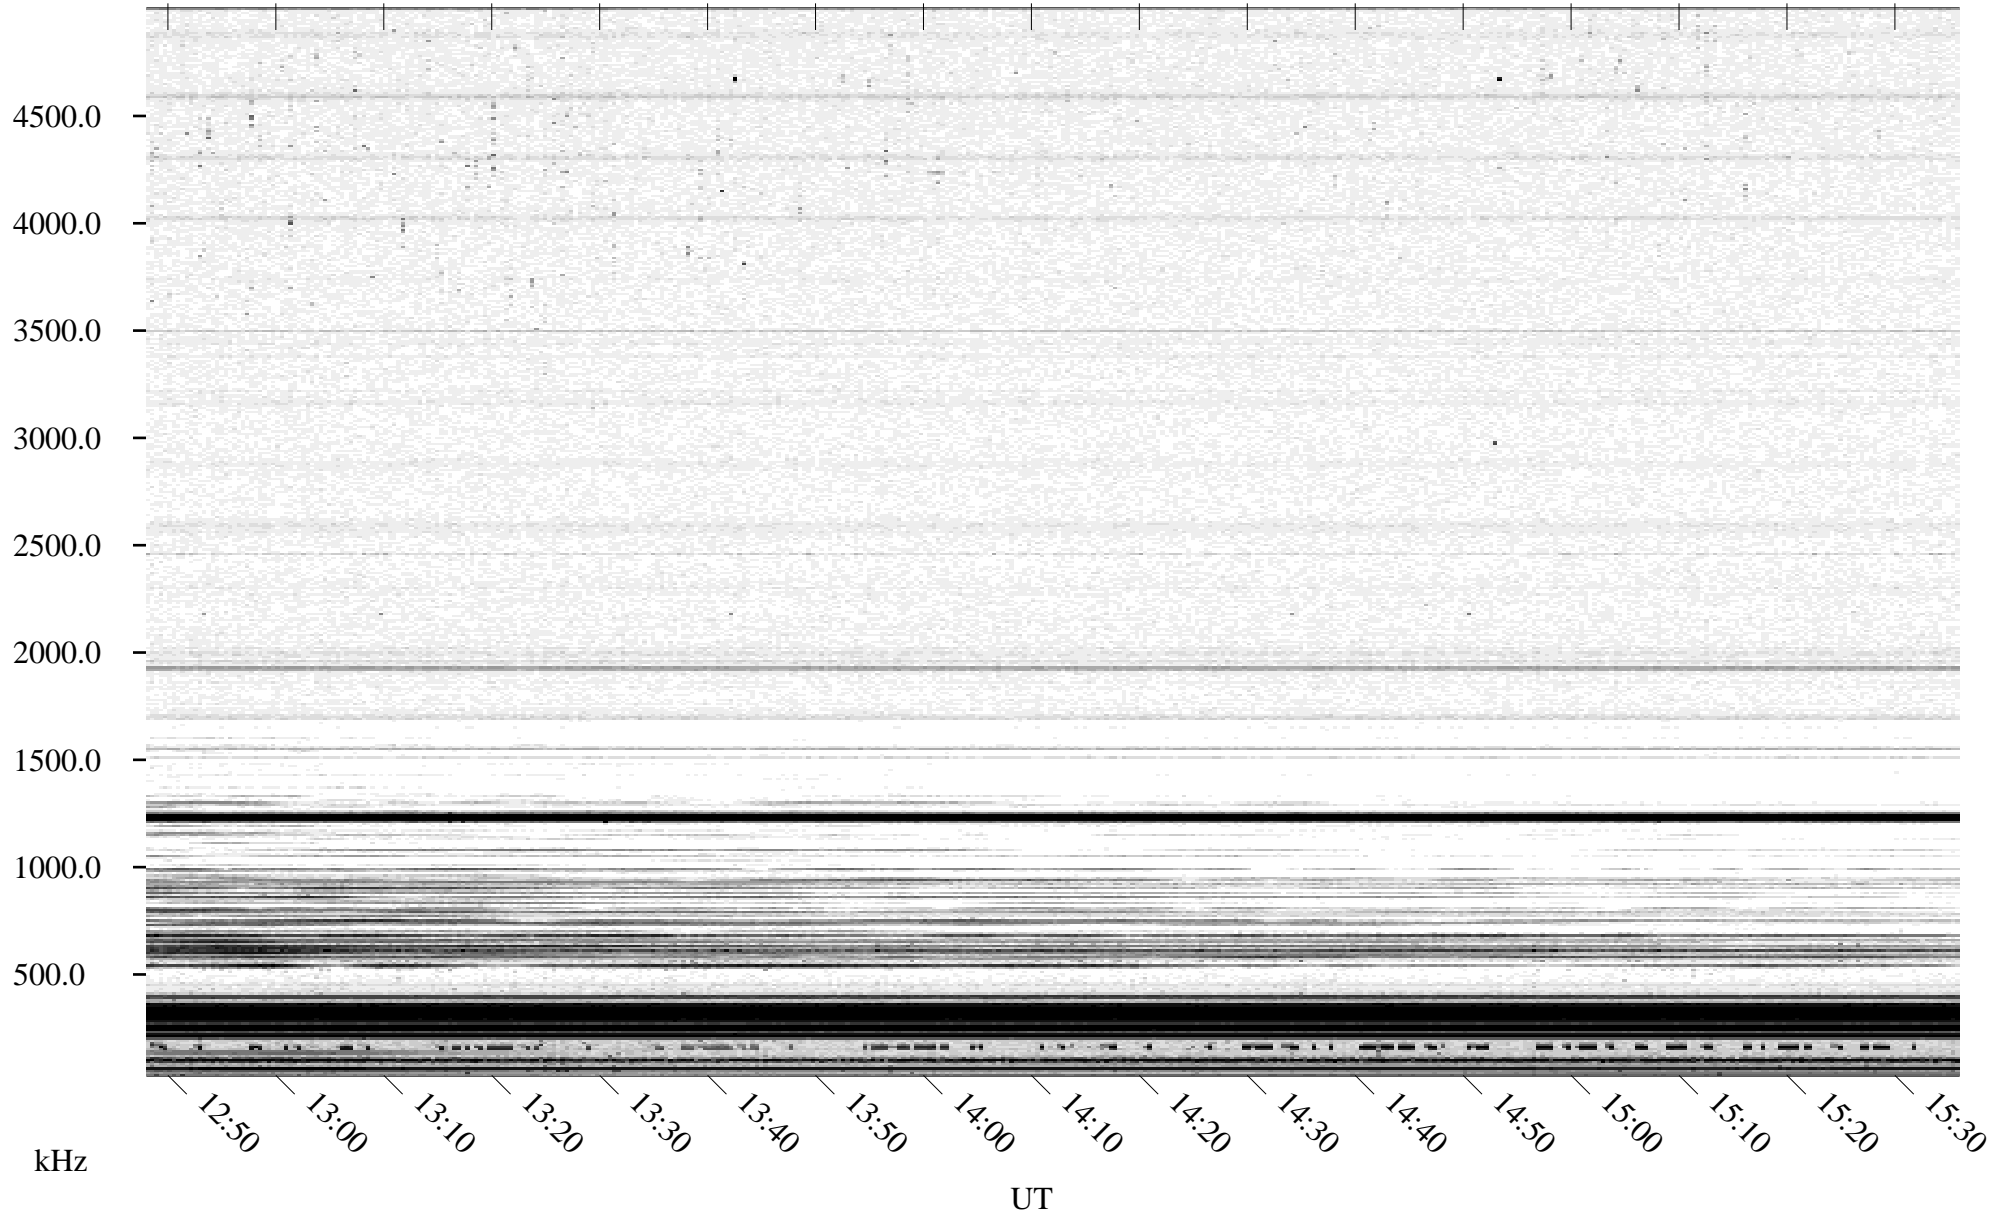

03/11/1996 Churchill, Manitoba

Linear Scale Black = 161 White = 15

ch960711.r00m max_12

Page 1

03/11/1996 Churchill, Manitoba

Linear Scale Black = 161 White = 15

ch960711.r00m max_12

Page 2

03/12/1996 Churchill, Manitoba

Linear Scale Black = 161 White = 15

ch960711.r00m max_12

Page 3

03/12/1996 Churchill, Manitoba

Linear Scale Black = 161 White = 15

ch960711.r00m max_12

Page 4

03/12/1996 Churchill, Manitoba

Linear Scale Black = 161 White = 15

ch960711.r00m max_12

Page 5

03/12/1996 Churchill, Manitoba

Linear Scale Black = 161 White = 15

ch960711.r00m max_12

Page 6

03/12/1996 Churchill, Manitoba

Linear Scale Black = 161 White = 15

ch960711.r00m max_12

Page 7

03/12/1996 Churchill, Manitoba

Linear Scale Black = 161 White = 15

ch960711.r00m max_12

Page 8