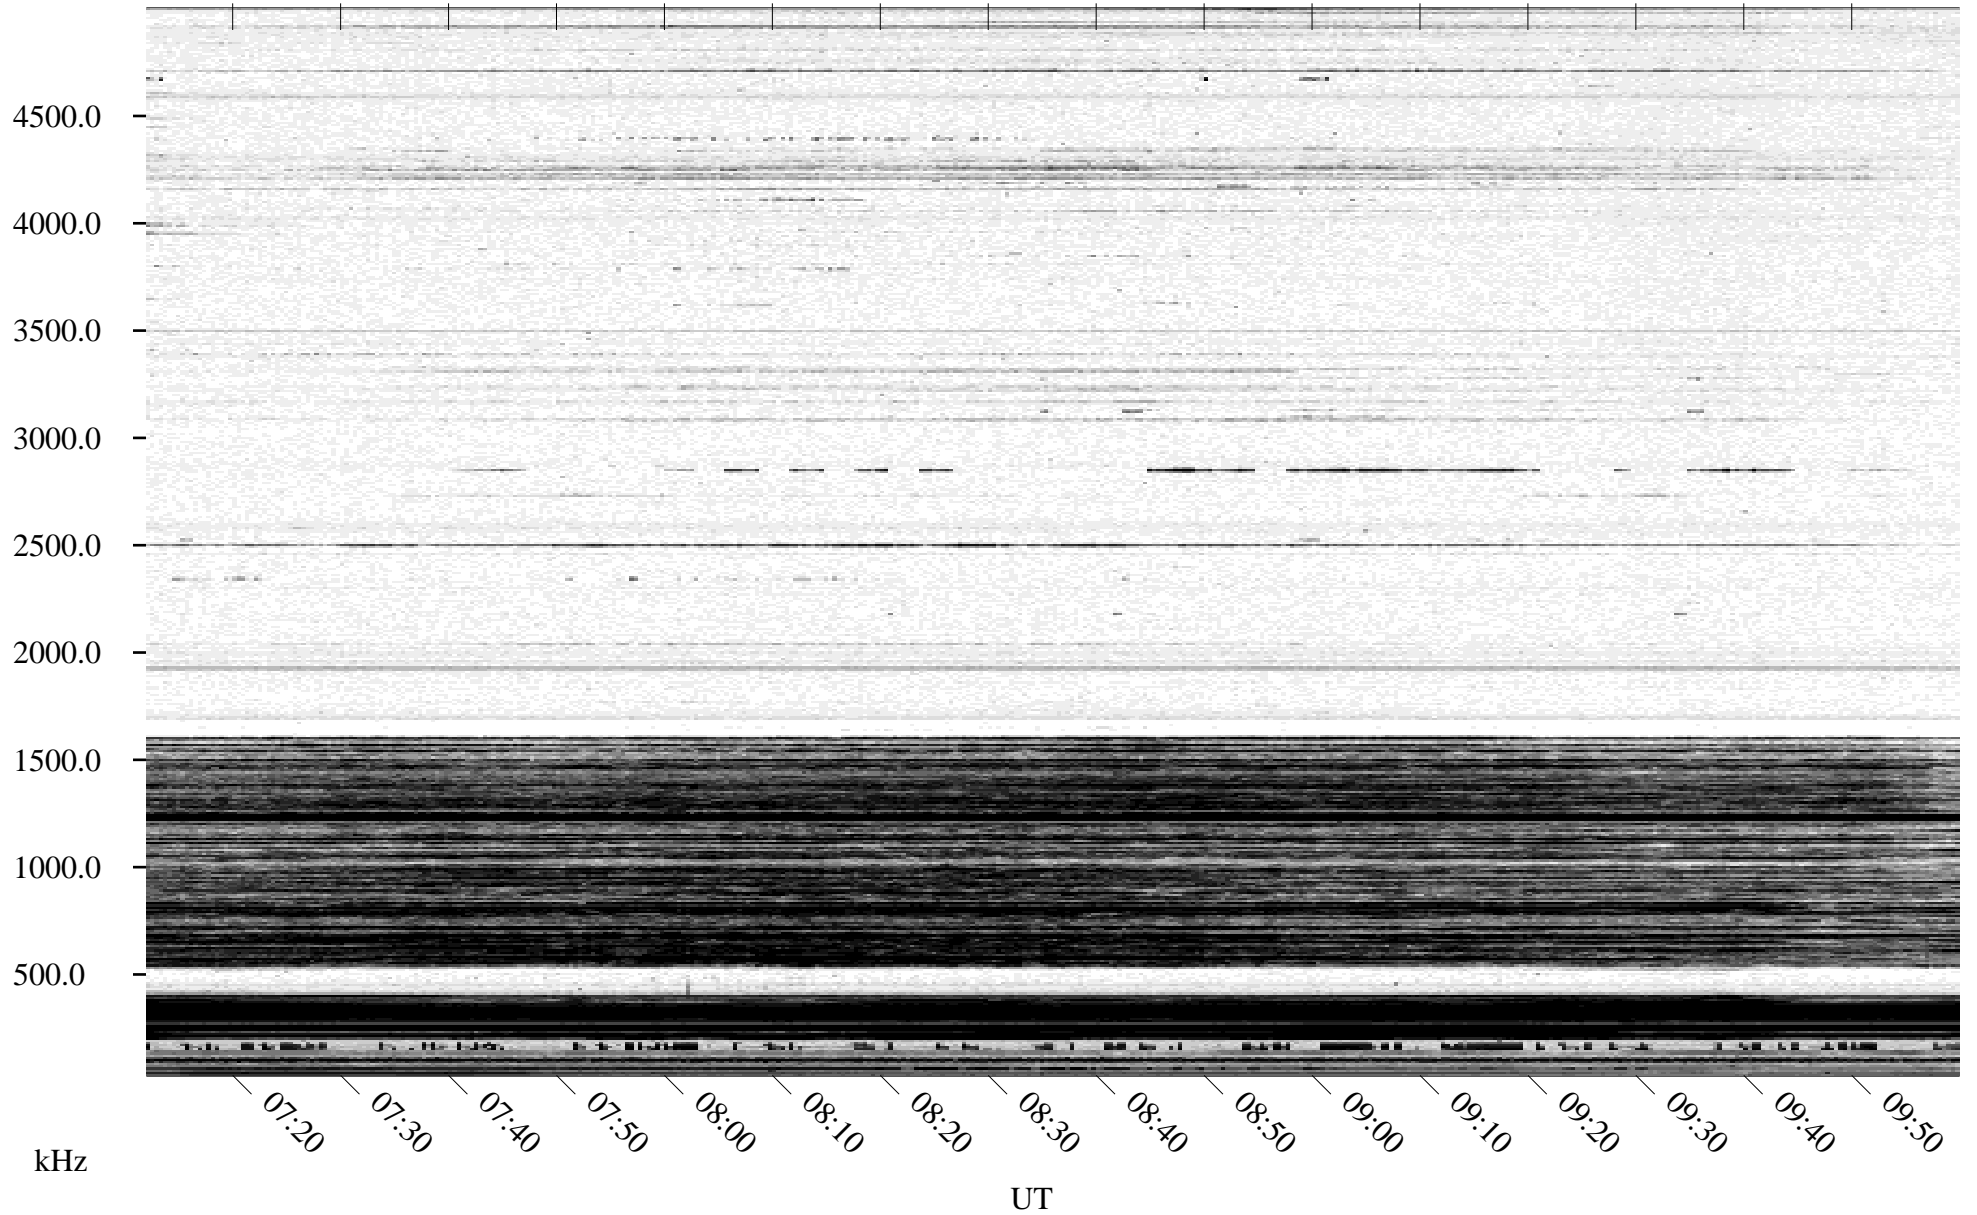

03/12/1996 Churchill, Manitoba

Linear Scale Black = 161 White = 15

ch96072l.r00m max_12

Page 1

03/12/1996 Churchill, Manitoba

Linear Scale Black = 161 White = 15

ch96072l.r00m max_12

Page 2

03/13/1996 Churchill, Manitoba

Linear Scale Black = 161 White = 15

ch96072l.r00m max_12

Page 3

03/13/1996 Churchill, Manitoba

Linear Scale Black = 161 White = 15

ch96072l.r00m max_12

Page 4

03/13/1996 Churchill, Manitoba

Linear Scale Black = 161 White = 15

ch96072l.r00m max_12

Page 5

03/13/1996 Churchill, Manitoba

Linear Scale Black = 161 White = 15

ch96072l.r00m max_12

Page 6

03/13/1996 Churchill, Manitoba

Linear Scale Black = 161 White = 15

ch96072l.r00m max_12

Page 7

03/13/1996 Churchill, Manitoba

Linear Scale Black = 161 White = 15

ch96072l.r00m max_12

Page 8