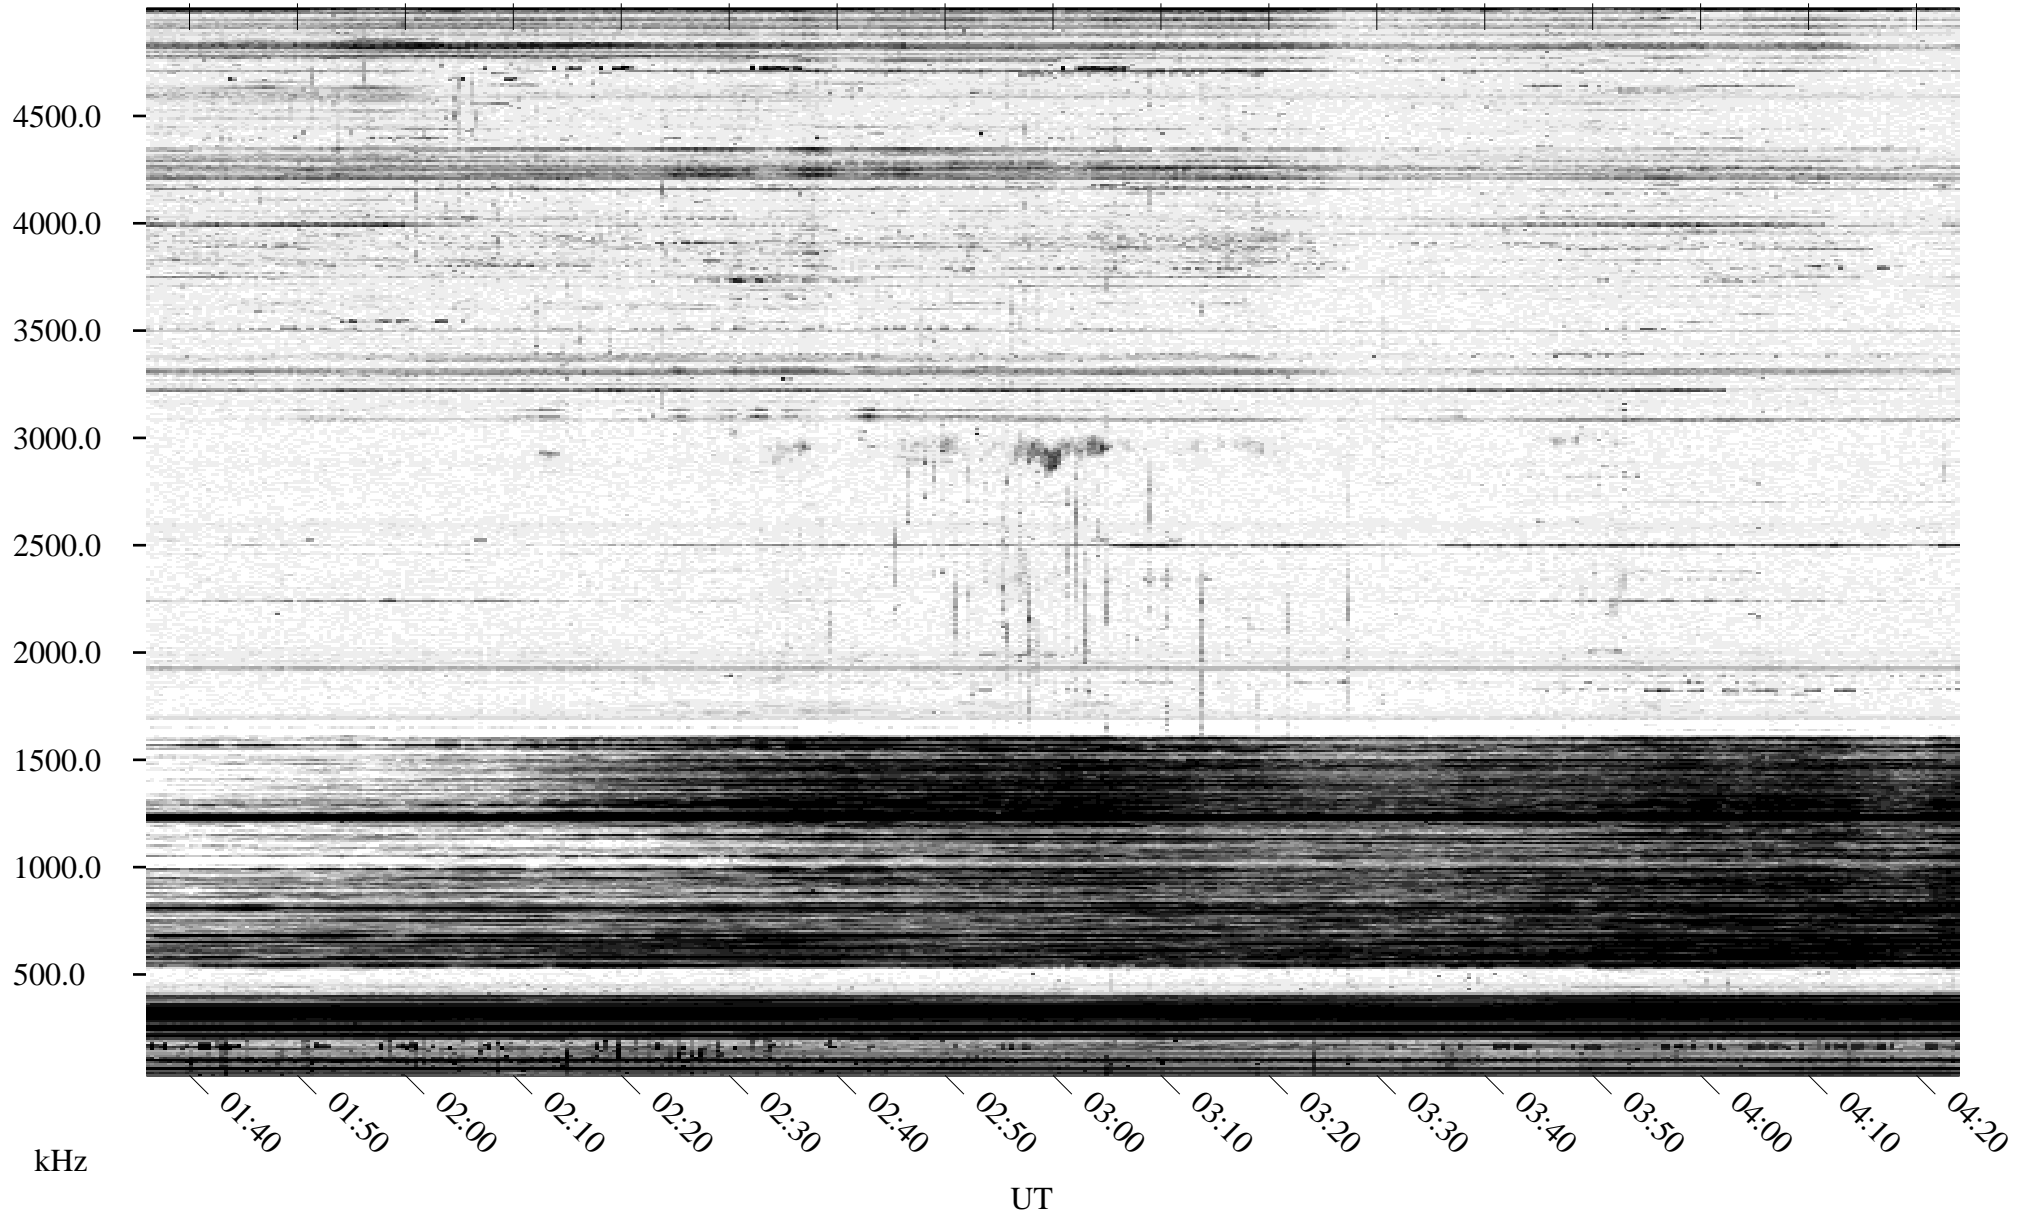

03/12/1996 Churchill, Manitoba

Linear Scale Black = 161 White = 15

ch96072l.r00m max_12

Page 1

03/12/1996 Churchill, Manitoba

Linear Scale Black = 161 White = 15

ch96072l.r00m max_12

Page 2

03/13/1996 Churchill, Manitoba

Linear Scale Black = 161 White = 15

ch96072l.r00m max_12

Page 3

03/13/1996 Churchill, Manitoba

Linear Scale Black = 161 White = 15

ch96072l.r00m max_12

Page 4

03/13/1996 Churchill, Manitoba

Linear Scale Black = 161 White = 15

ch96072l.r00m max_12

Page 5

03/13/1996 Churchill, Manitoba

Linear Scale Black = 161 White = 15

ch96072l.r00m max_12

Page 6

03/13/1996 Churchill, Manitoba

Linear Scale Black = 161 White = 15

ch96072l.r00m max_12

Page 7

03/13/1996 Churchill, Manitoba

Linear Scale Black = 161 White = 15

ch96072l.r00m max_12

Page 8