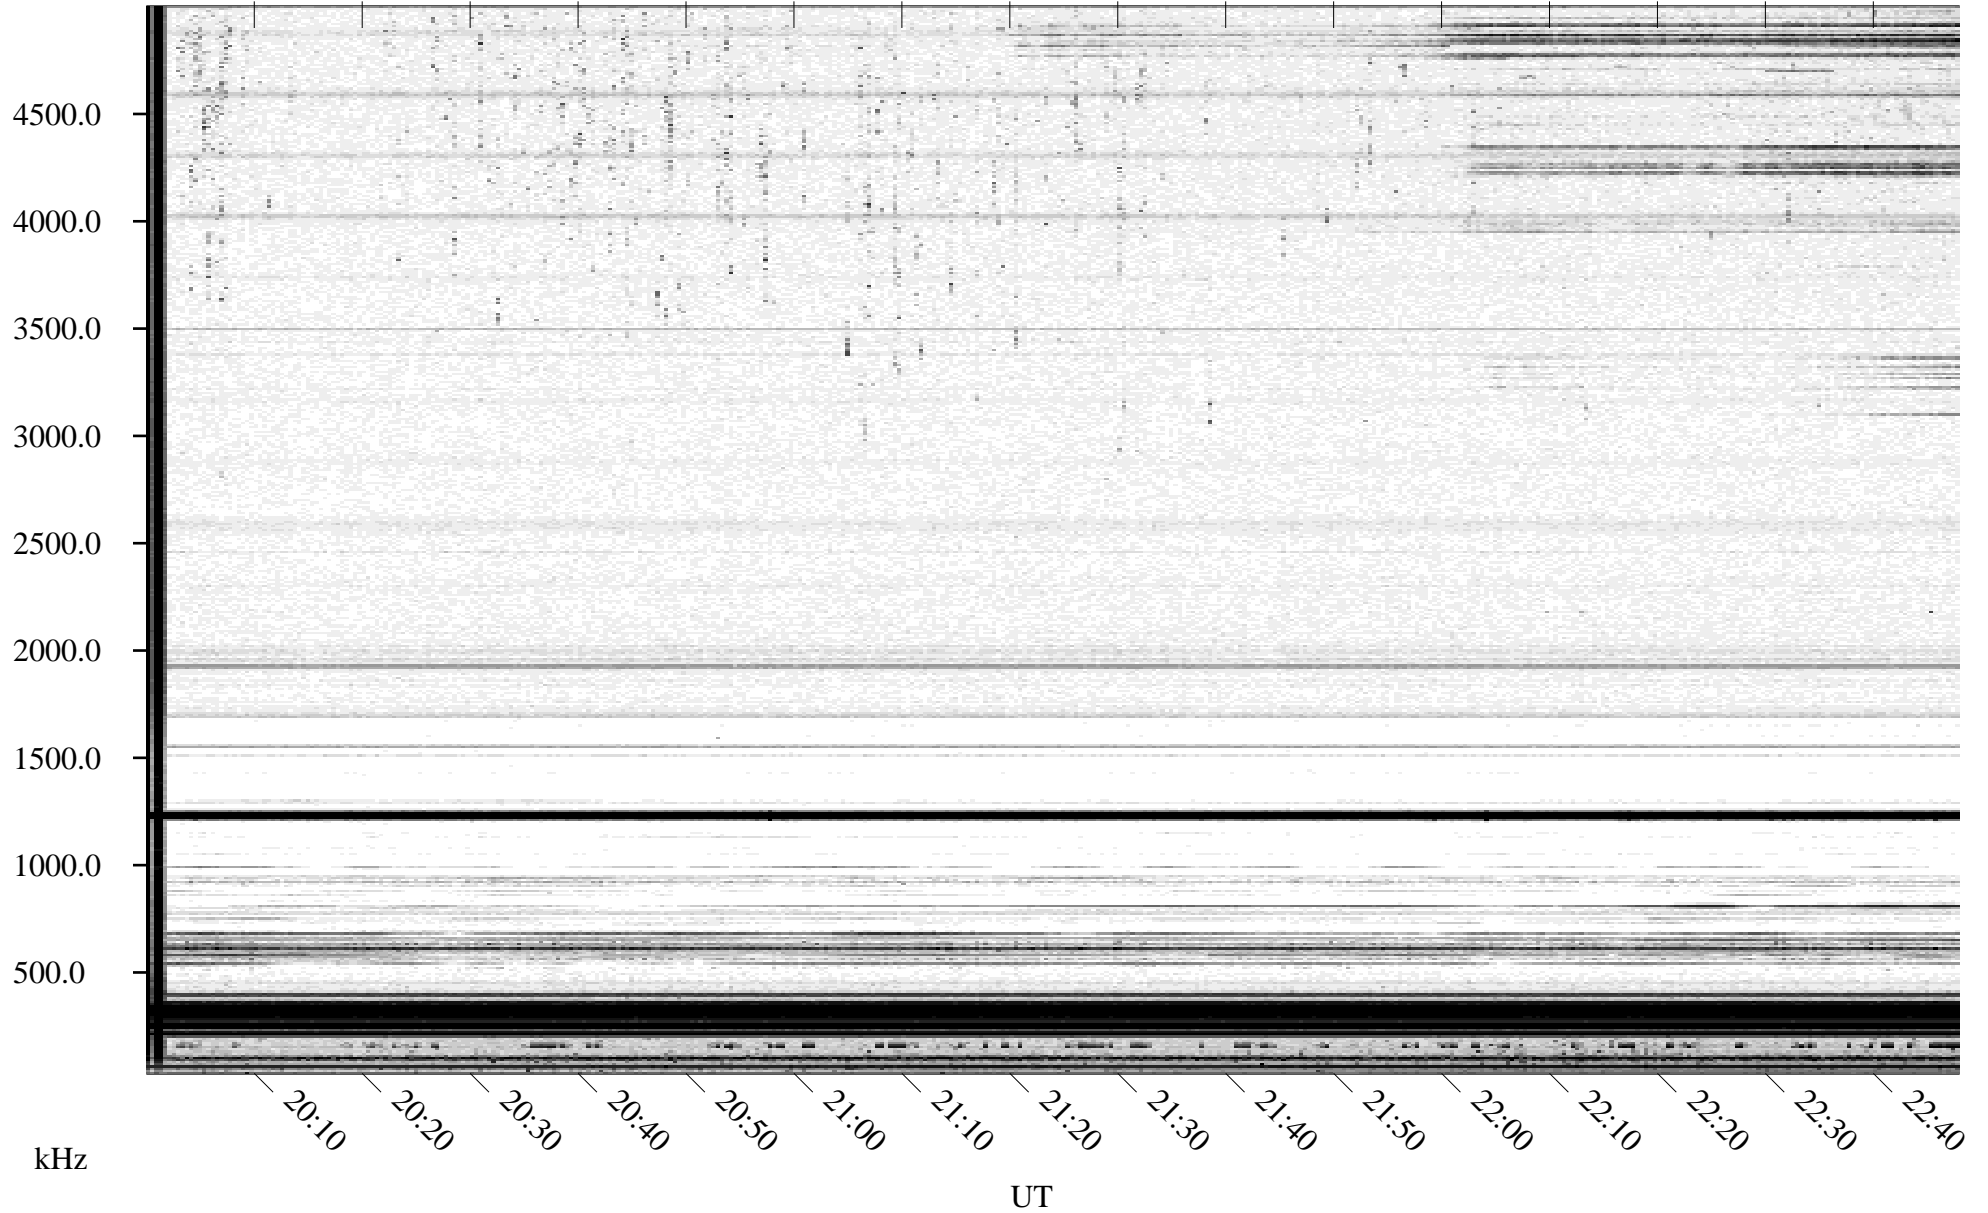

03/13/1996 Churchill, Manitoba

Linear Scale Black = 161 White = 15

ch96073l.r00m max_12

Page 1

03/13/1996 Churchill, Manitoba

Linear Scale Black = 161 White = 15

ch96073l.r00m max_12

03/14/1996 Churchill, Manitoba

Linear Scale Black = 161 White = 15

ch96073l.r00m max_12

Page 3

03/14/1996 Churchill, Manitoba

Linear Scale Black = 161 White = 15

ch960731l.r00m max_12

Page 4

03/14/1996 Churchill, Manitoba

Linear Scale Black = 161 White = 15

ch960731.r00m max_12

Page 5

03/14/1996 Churchill, Manitoba

Linear Scale Black = 161 White = 15

ch960731.r00m max_12

Page 6

03/14/1996 Churchill, Manitoba

Linear Scale Black = 161 White = 15

ch960731.r00m max_12

Page 7

03/14/1996 Churchill, Manitoba

Linear Scale Black = 161 White = 15

ch960731.r00m max_12

Page 8