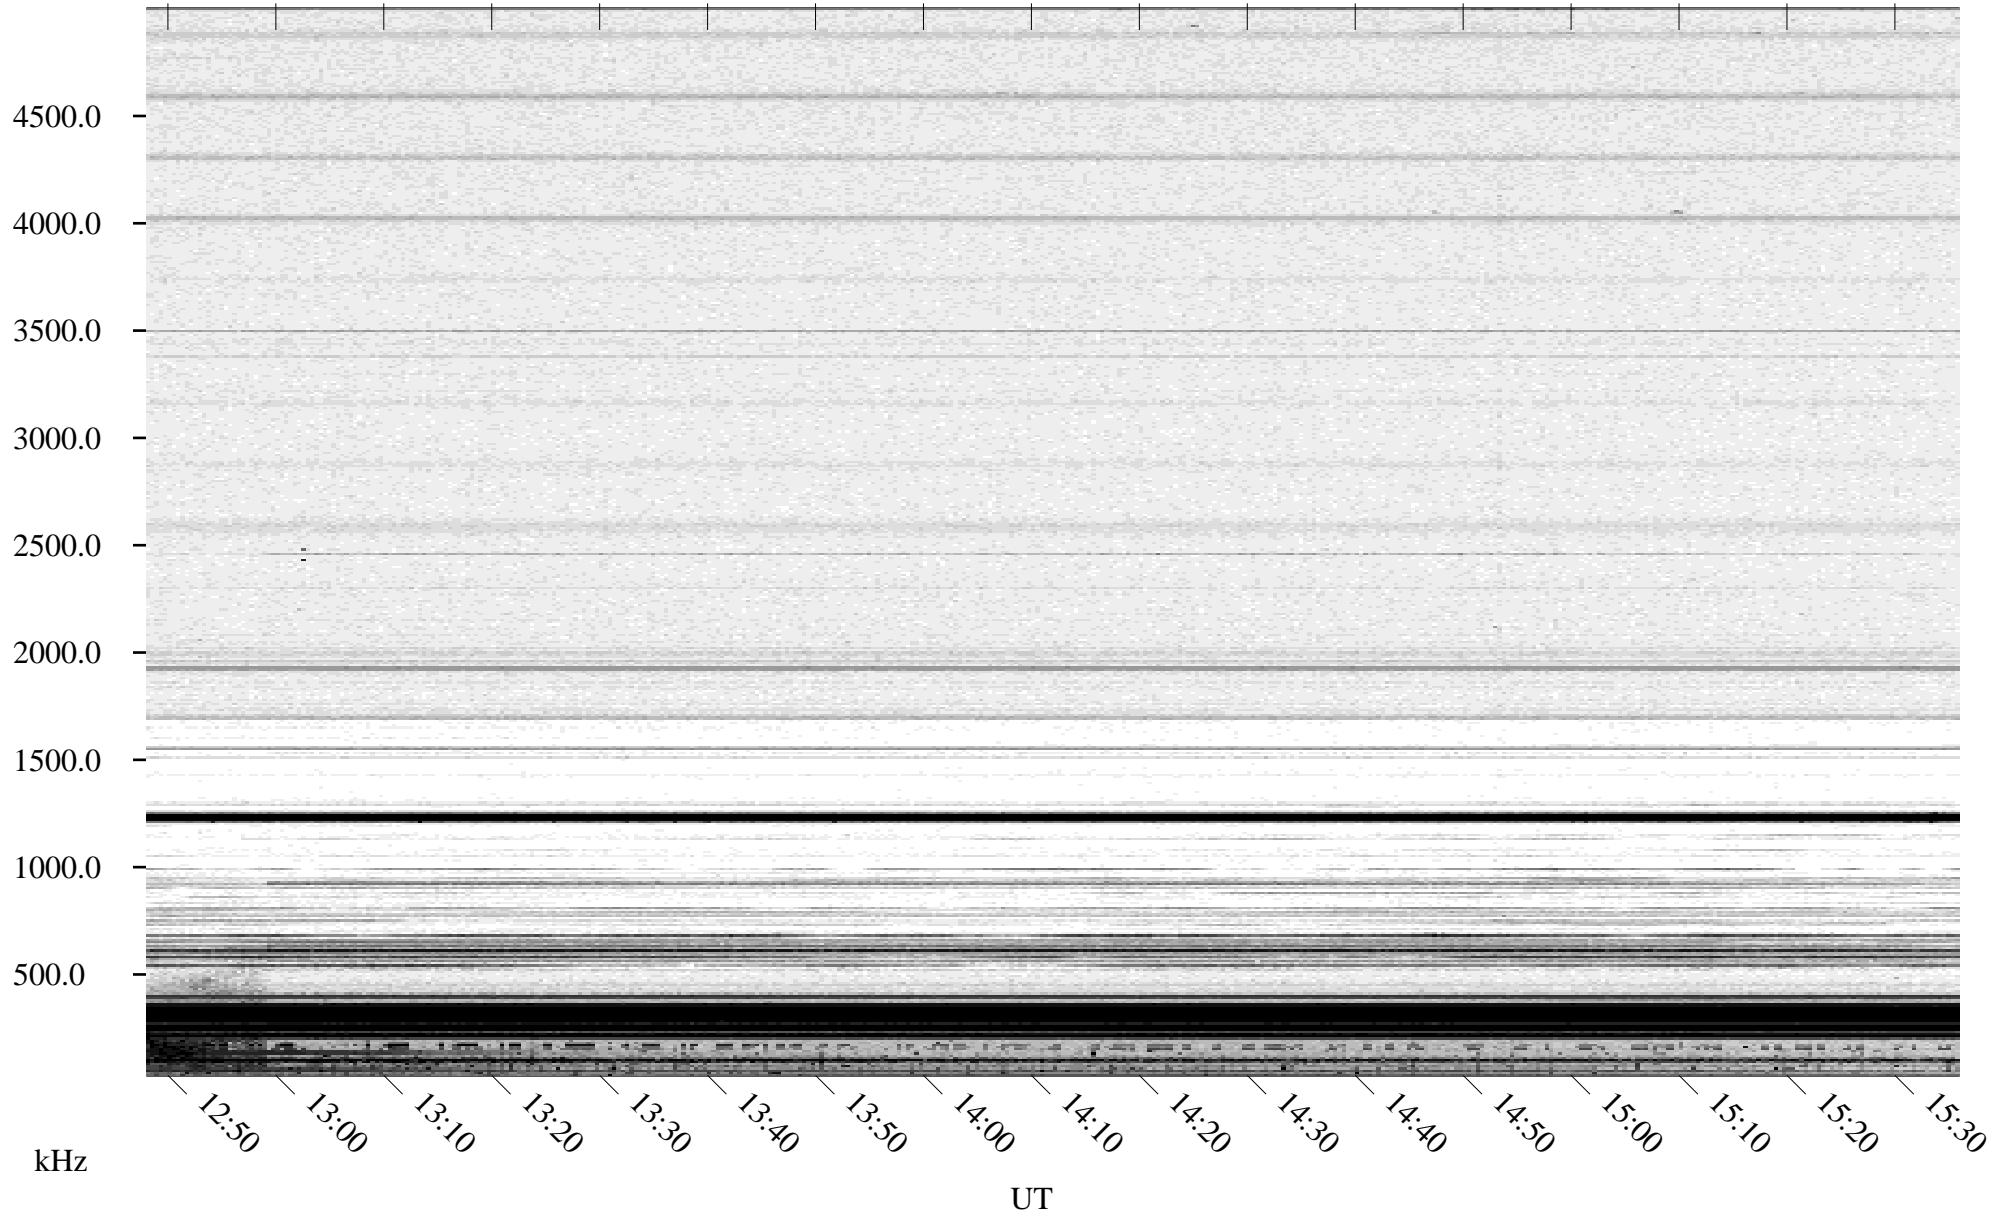

03/13/1996 Churchill, Manitoba

Linear Scale Black = 161 White = 15

ch96073l.r00m max_12

Page 1

03/13/1996 Churchill, Manitoba

Linear Scale Black = 161 White = 15

ch96073l.r00m max_12

03/14/1996 Churchill, Manitoba

Linear Scale Black = 161 White = 15

ch96073l.r00m max_12

Page 3

03/14/1996 Churchill, Manitoba

Linear Scale Black = 161 White = 15

ch960731l.r00m max_12

Page 4

03/14/1996 Churchill, Manitoba

Linear Scale Black = 161 White = 15

ch960731.r00m max_12

Page 5

03/14/1996 Churchill, Manitoba

Linear Scale Black = 161 White = 15

ch960731.r00m max_12

Page 6

03/14/1996 Churchill, Manitoba

Linear Scale Black = 161 White = 15

ch960731.r00m max_12

Page 7

03/14/1996 Churchill, Manitoba

Linear Scale Black = 161 White = 15

ch960731.r00m max_12

Page 8