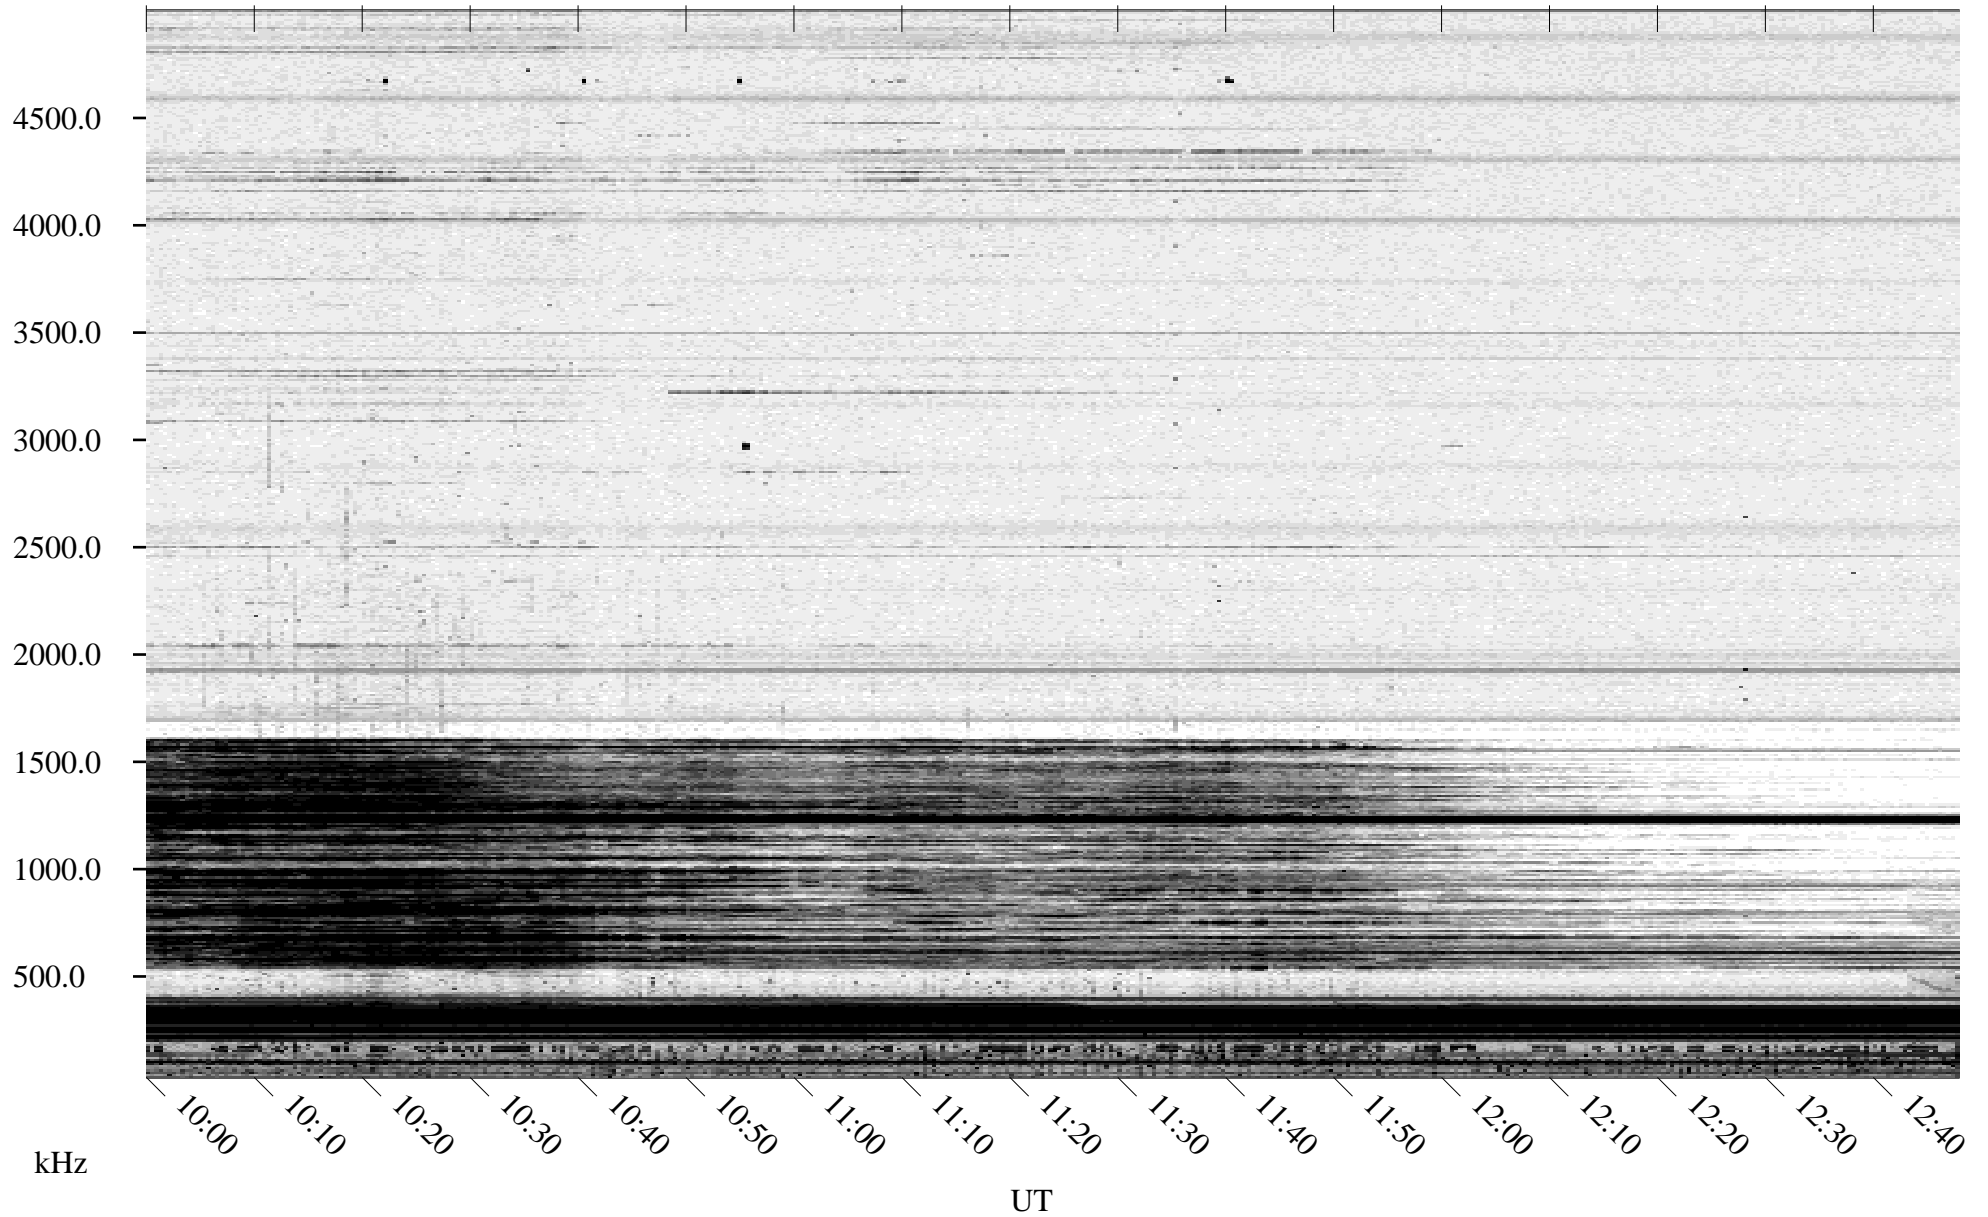

03/13/1996 Churchill, Manitoba

Linear Scale Black = 161 White = 15

ch96073l.r00m max_12

Page 1

03/13/1996 Churchill, Manitoba

Linear Scale Black = 161 White = 15

ch96073l.r00m max_12

03/14/1996 Churchill, Manitoba

Linear Scale Black = 161 White = 15

ch96073l.r00m max_12

Page 3

03/14/1996 Churchill, Manitoba

Linear Scale Black = 161 White = 15

ch960731l.r00m max_12

Page 4

03/14/1996 Churchill, Manitoba

Linear Scale Black = 161 White = 15

ch960731.r00m max_12

Page 5

03/14/1996 Churchill, Manitoba

Linear Scale Black = 161 White = 15

ch960731.r00m max_12

Page 6

03/14/1996 Churchill, Manitoba

Linear Scale Black = 161 White = 15

ch960731.r00m max_12

Page 7

03/14/1996 Churchill, Manitoba

Linear Scale Black = 161 White = 15

ch960731.r00m max_12

Page 8