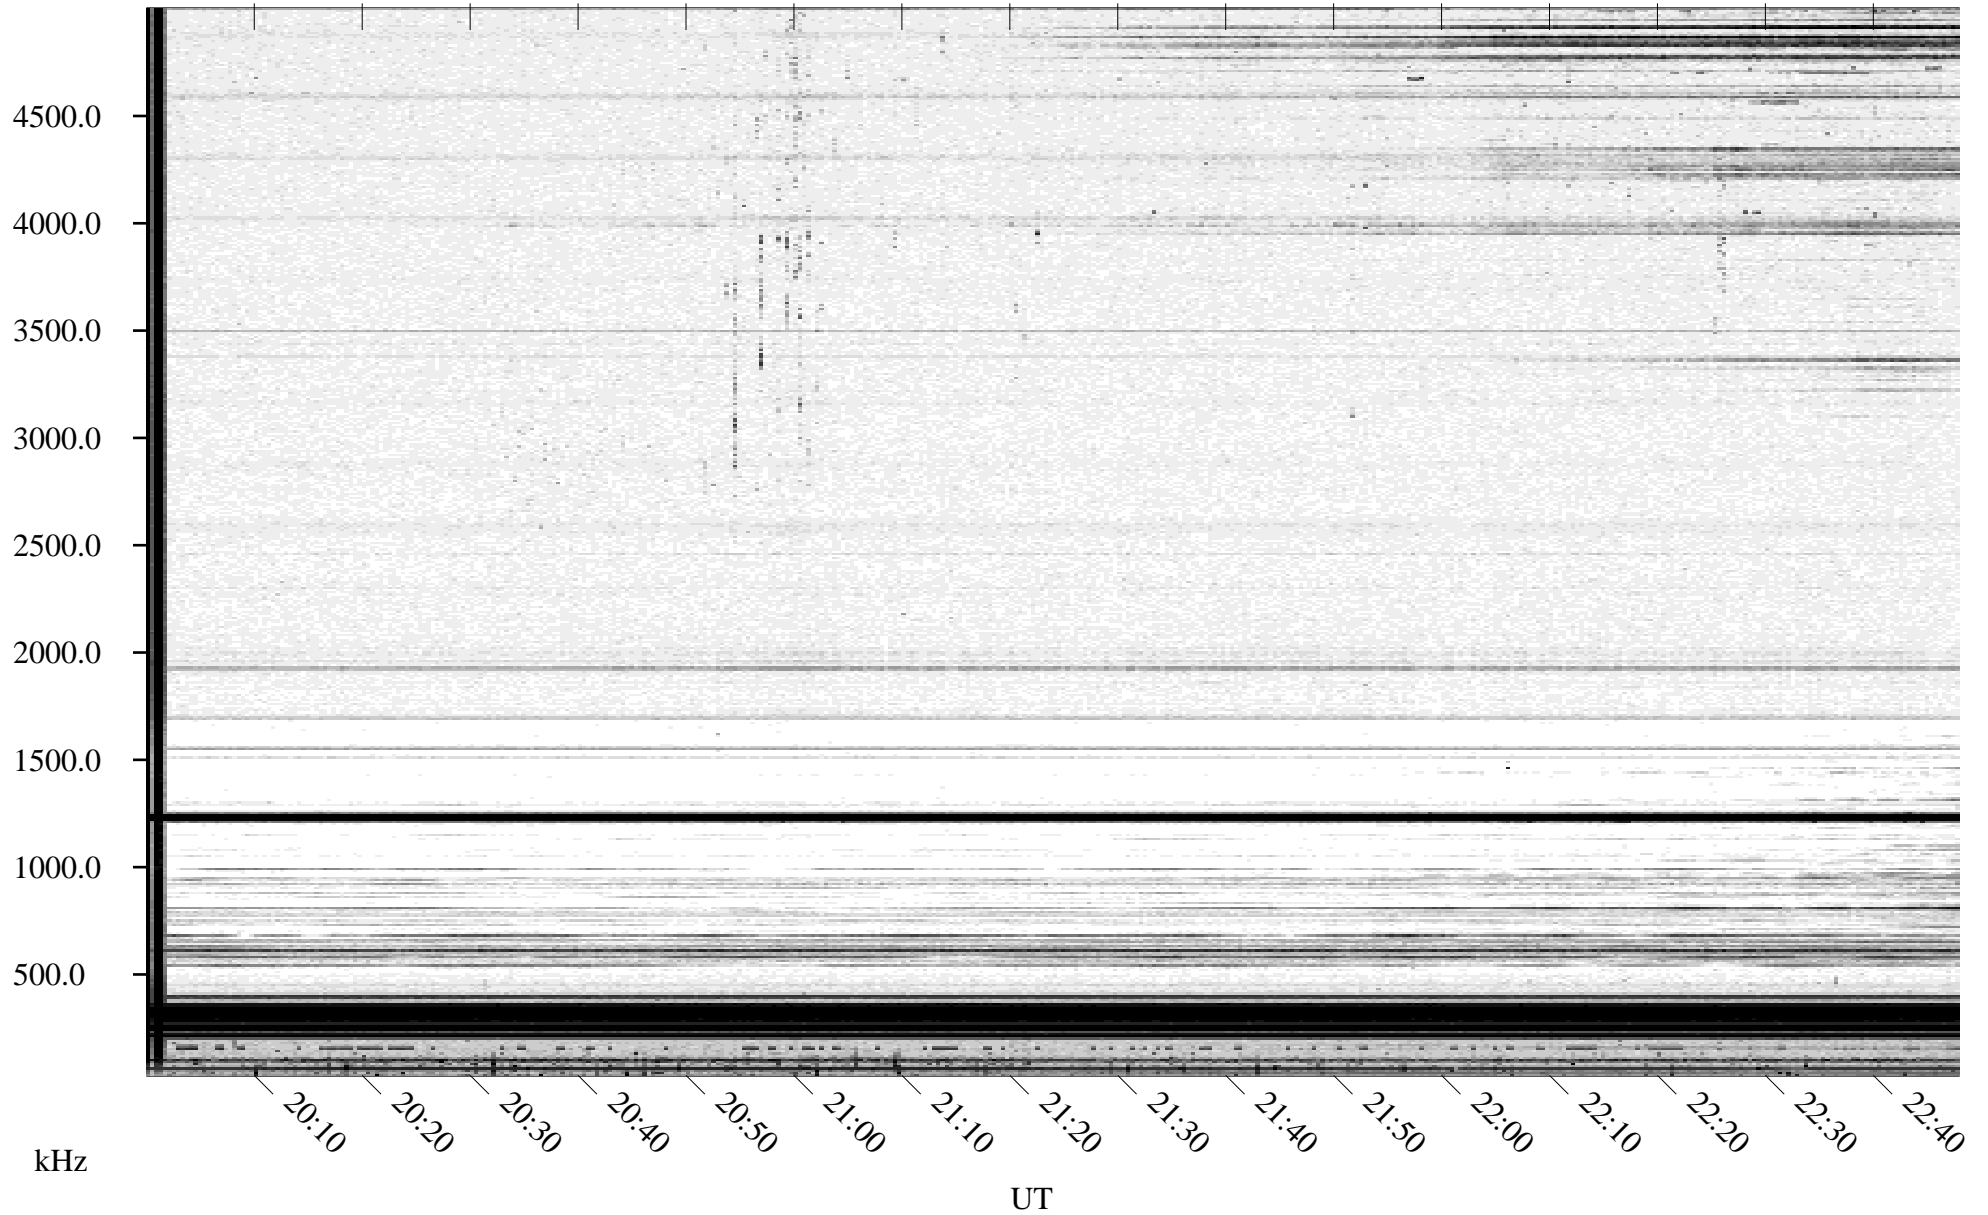

03/14/1996 Churchill, Manitoba

Linear Scale Black = 161 White = 15

ch96074l.r00m max_12

Page 1

03/14/1996 Churchill, Manitoba

Linear Scale Black = 161 White = 15

ch96074l.r00m max_12

03/15/1996 Churchill, Manitoba

Linear Scale Black = 161 White = 15

ch96074l.r00m max_12

Page 3