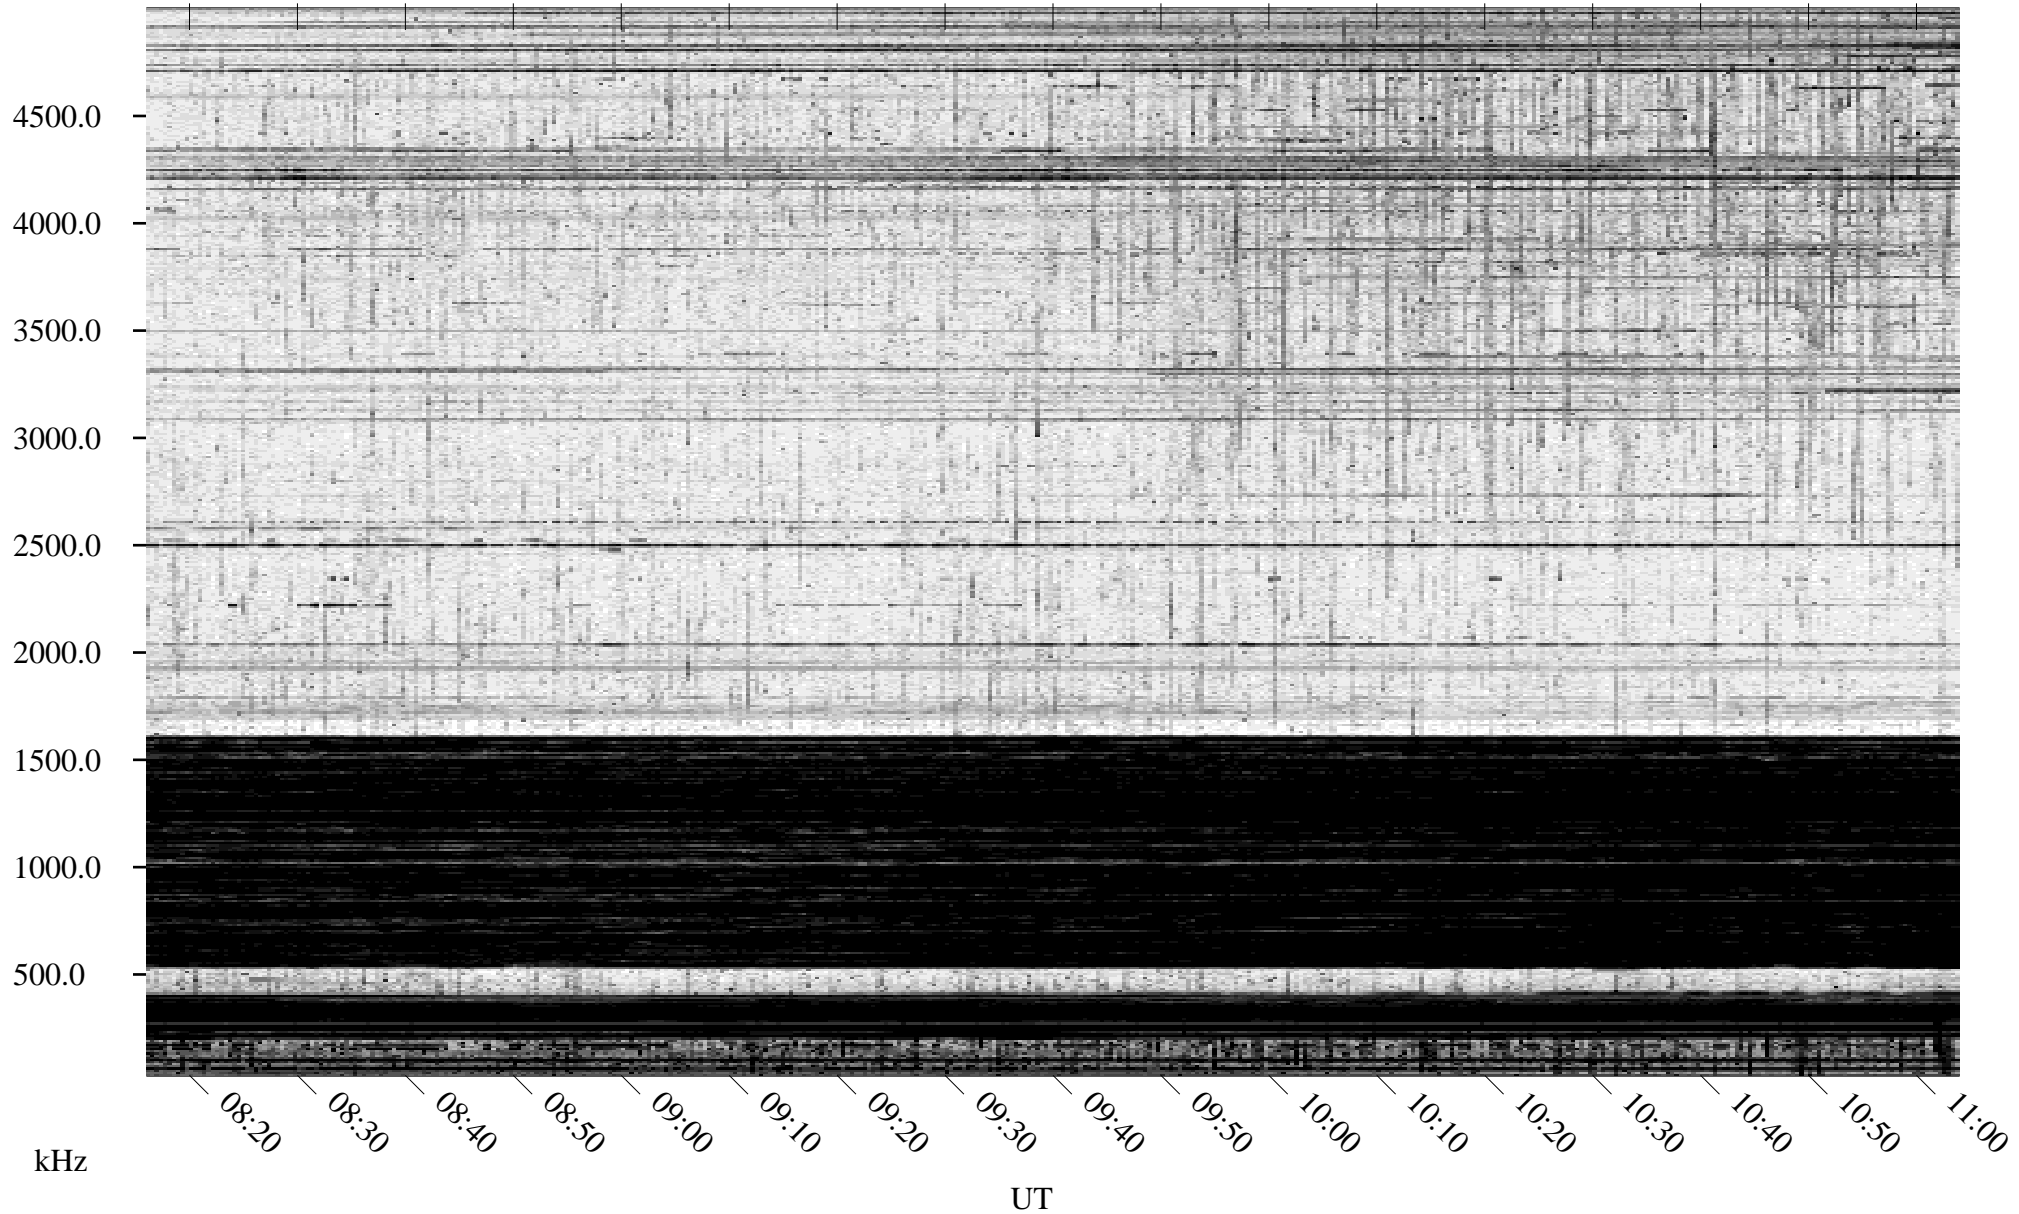

03/15/1996 Churchill, Manitoba

Linear Scale Black = 161 White = 15

ch960751.r01m max_12

Page 1

03/15/1996 Churchill, Manitoba

Linear Scale Black = 161 White = 15

ch960751.r01m max_12

Page 2

03/15/1996 Churchill, Manitoba

Linear Scale Black = 161 White = 15

ch960751.r01m max_12

Page 3

03/15/1996 Churchill, Manitoba

Linear Scale Black = 161 White = 15

ch960751.r01m max_12

Page 4

03/15/1996 Churchill, Manitoba

Linear Scale Black = 161 White = 15

ch960751.r01m max_12

Page 5