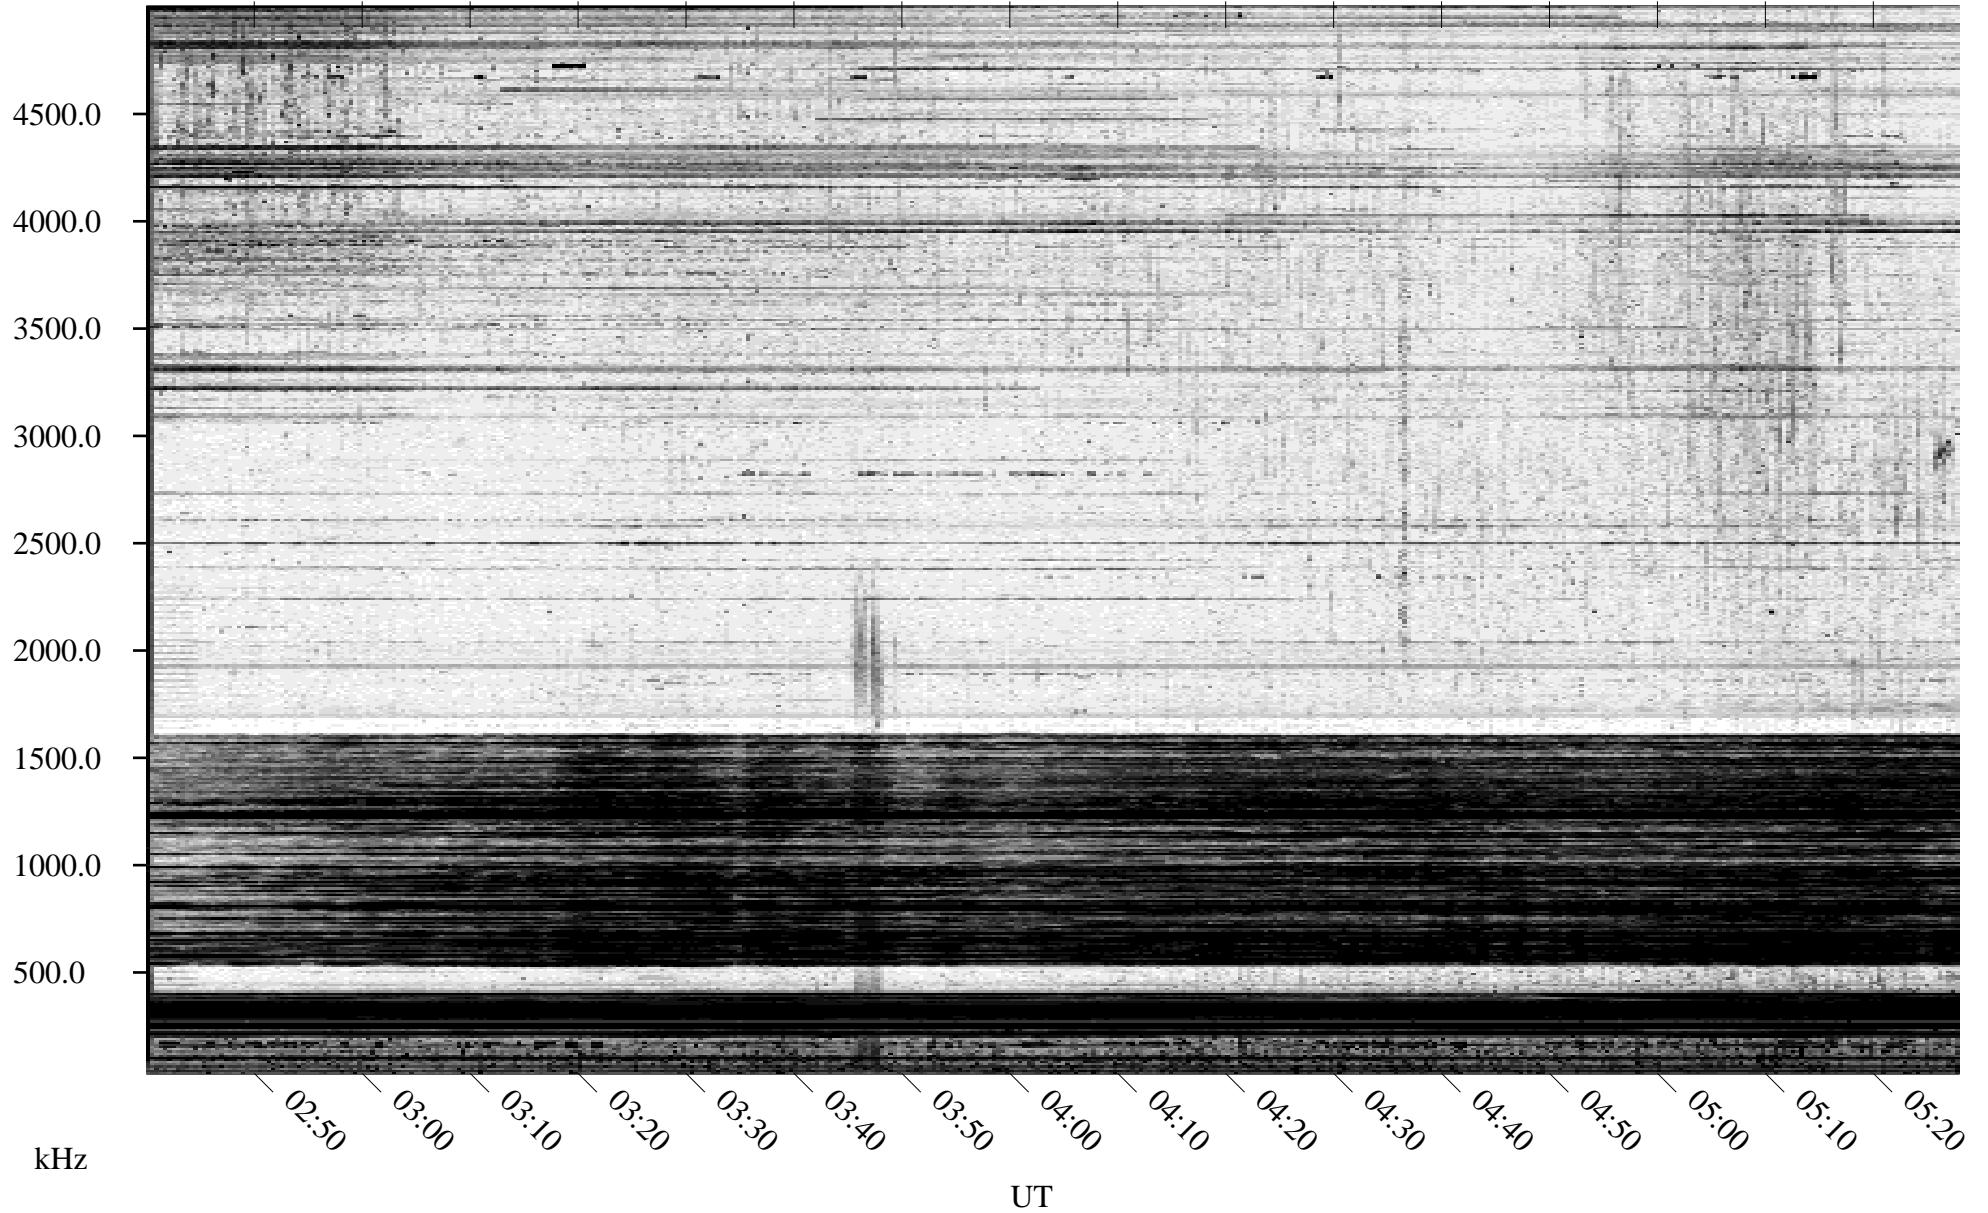

03/15/1996 Churchill, Manitoba

Linear Scale Black = 161 White = 15

ch960751.r01m max_12

Page 1

03/15/1996 Churchill, Manitoba

Linear Scale Black = 161 White = 15

ch960751.r01m max_12

Page 2

03/15/1996 Churchill, Manitoba

Linear Scale Black = 161 White = 15

ch960751.r01m max_12

Page 3

03/15/1996 Churchill, Manitoba

Linear Scale Black = 161 White = 15

ch960751.r01m max_12

Page 4

03/15/1996 Churchill, Manitoba

Linear Scale Black = 161 White = 15

ch960751.r01m max_12

Page 5