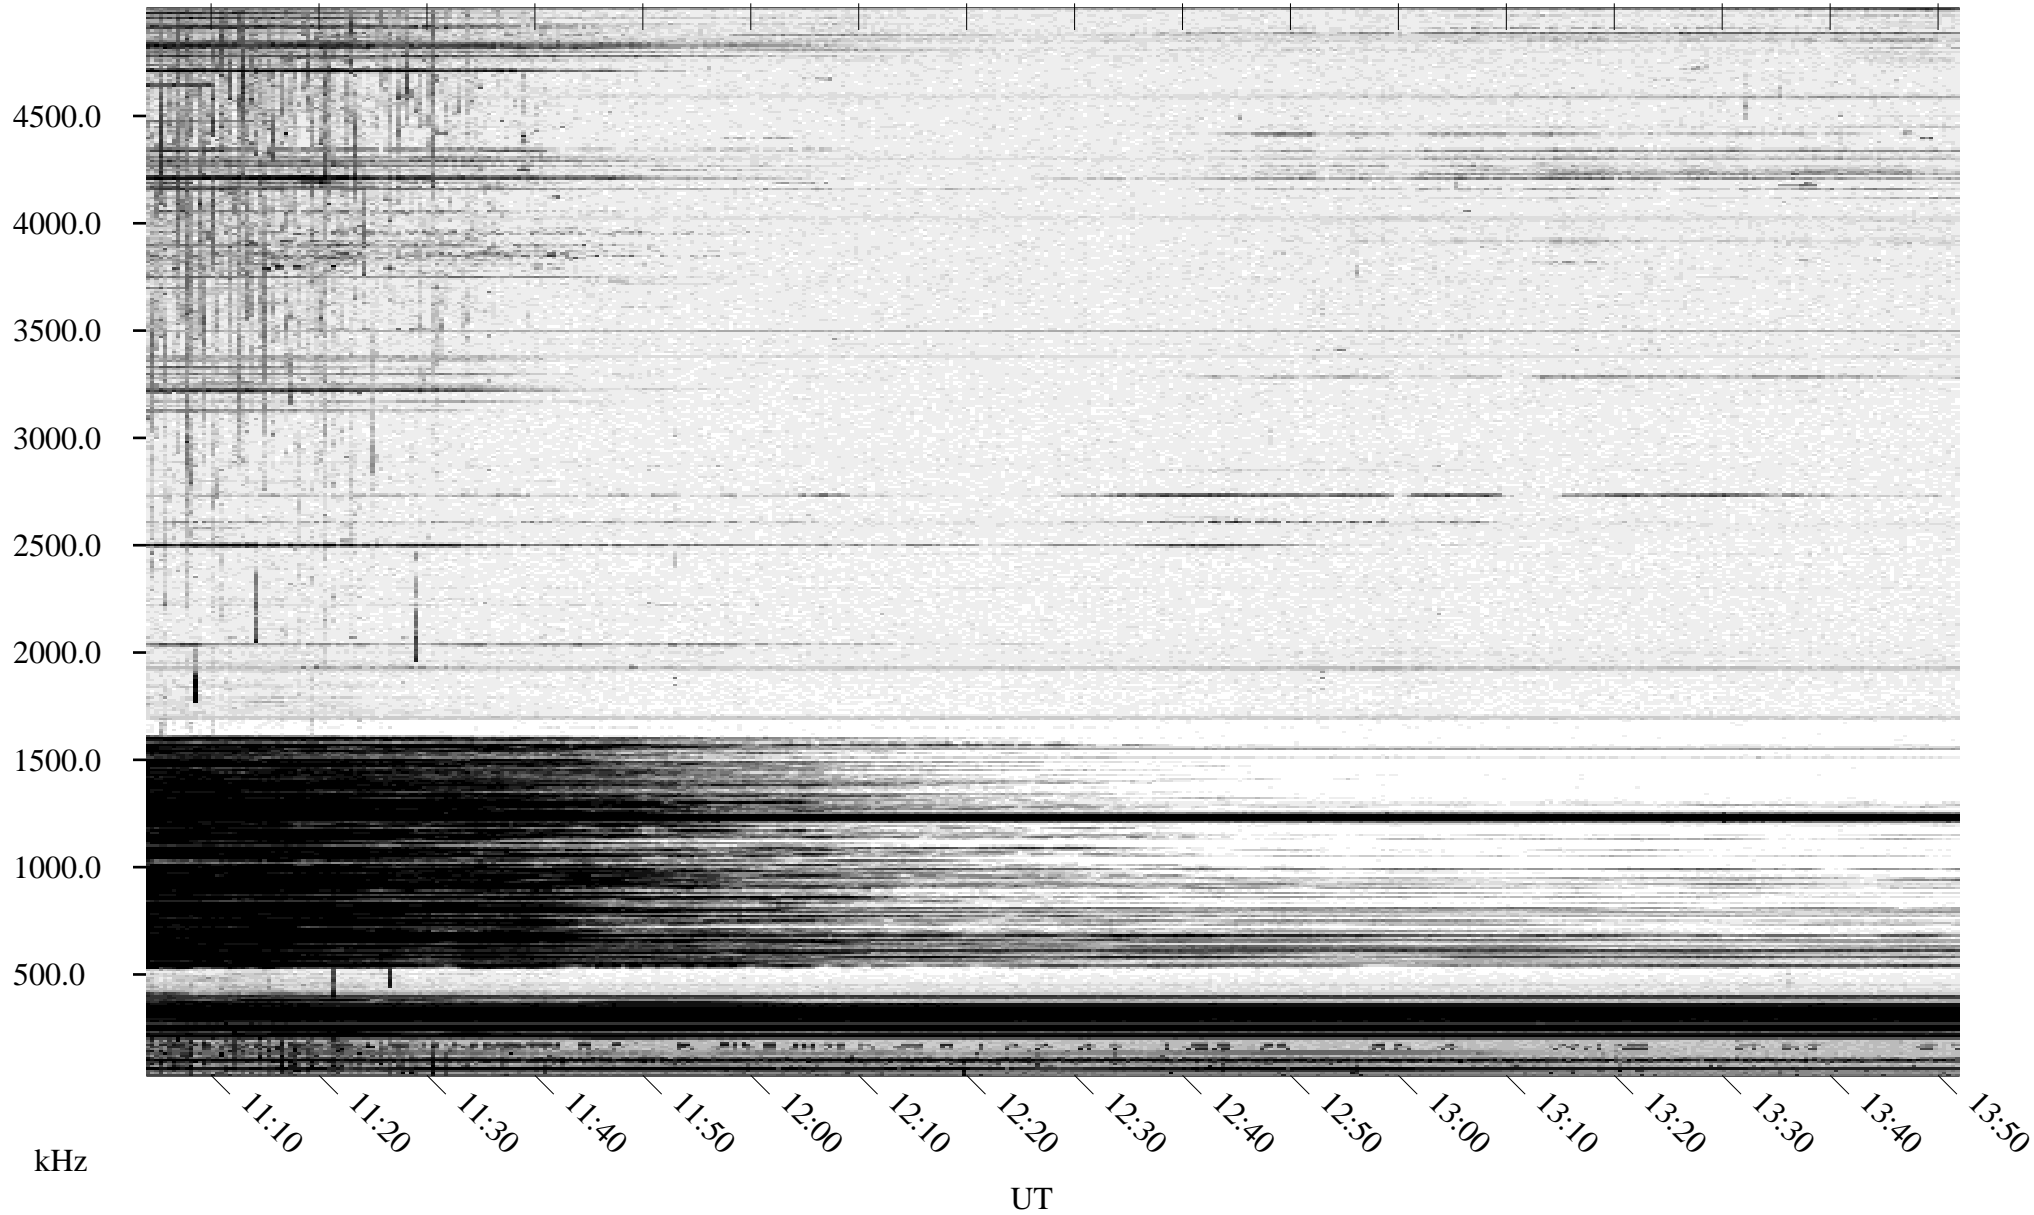

03/15/1996 Churchill, Manitoba

Linear Scale Black = 161 White = 15

ch960751.r01m max_12

Page 1

03/15/1996 Churchill, Manitoba

Linear Scale Black = 161 White = 15

ch960751.r01m max_12

Page 2

03/15/1996 Churchill, Manitoba

Linear Scale Black = 161 White = 15

ch960751.r01m max_12

Page 3

03/15/1996 Churchill, Manitoba

Linear Scale Black = 161 White = 15

ch960751.r01m max_12

Page 4

03/15/1996 Churchill, Manitoba

Linear Scale Black = 161 White = 15

ch960751.r01m max_12

Page 5