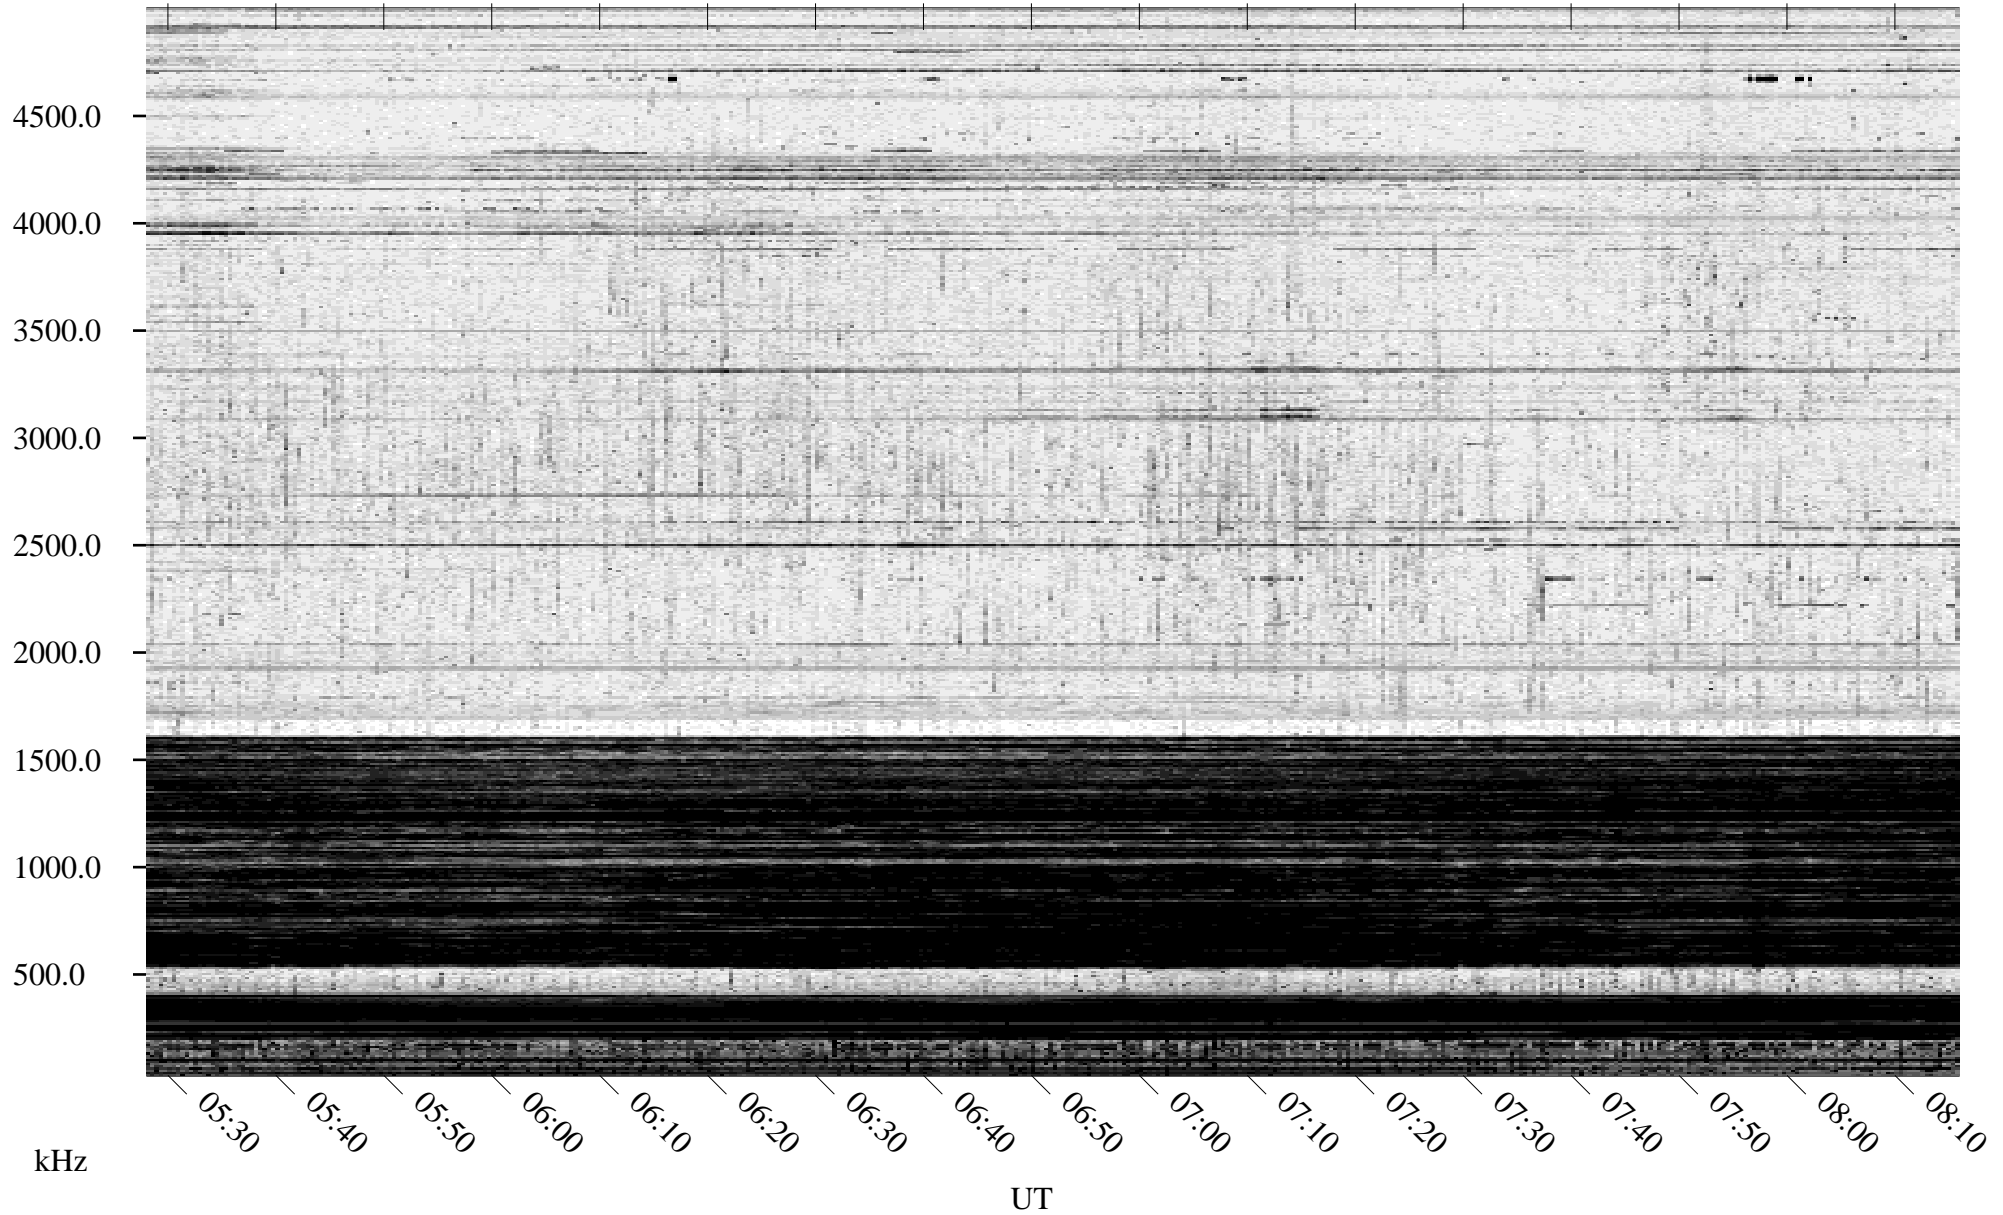

03/15/1996 Churchill, Manitoba

Linear Scale Black = 161 White = 15

ch960751.r01m max_12

Page 1

03/15/1996 Churchill, Manitoba

Linear Scale Black = 161 White = 15

ch960751.r01m max_12

Page 2

03/15/1996 Churchill, Manitoba

Linear Scale Black = 161 White = 15

ch960751.r01m max_12

Page 3

03/15/1996 Churchill, Manitoba

Linear Scale Black = 161 White = 15

ch960751.r01m max_12

Page 4

03/15/1996 Churchill, Manitoba

Linear Scale Black = 161 White = 15

ch960751.r01m max_12

Page 5