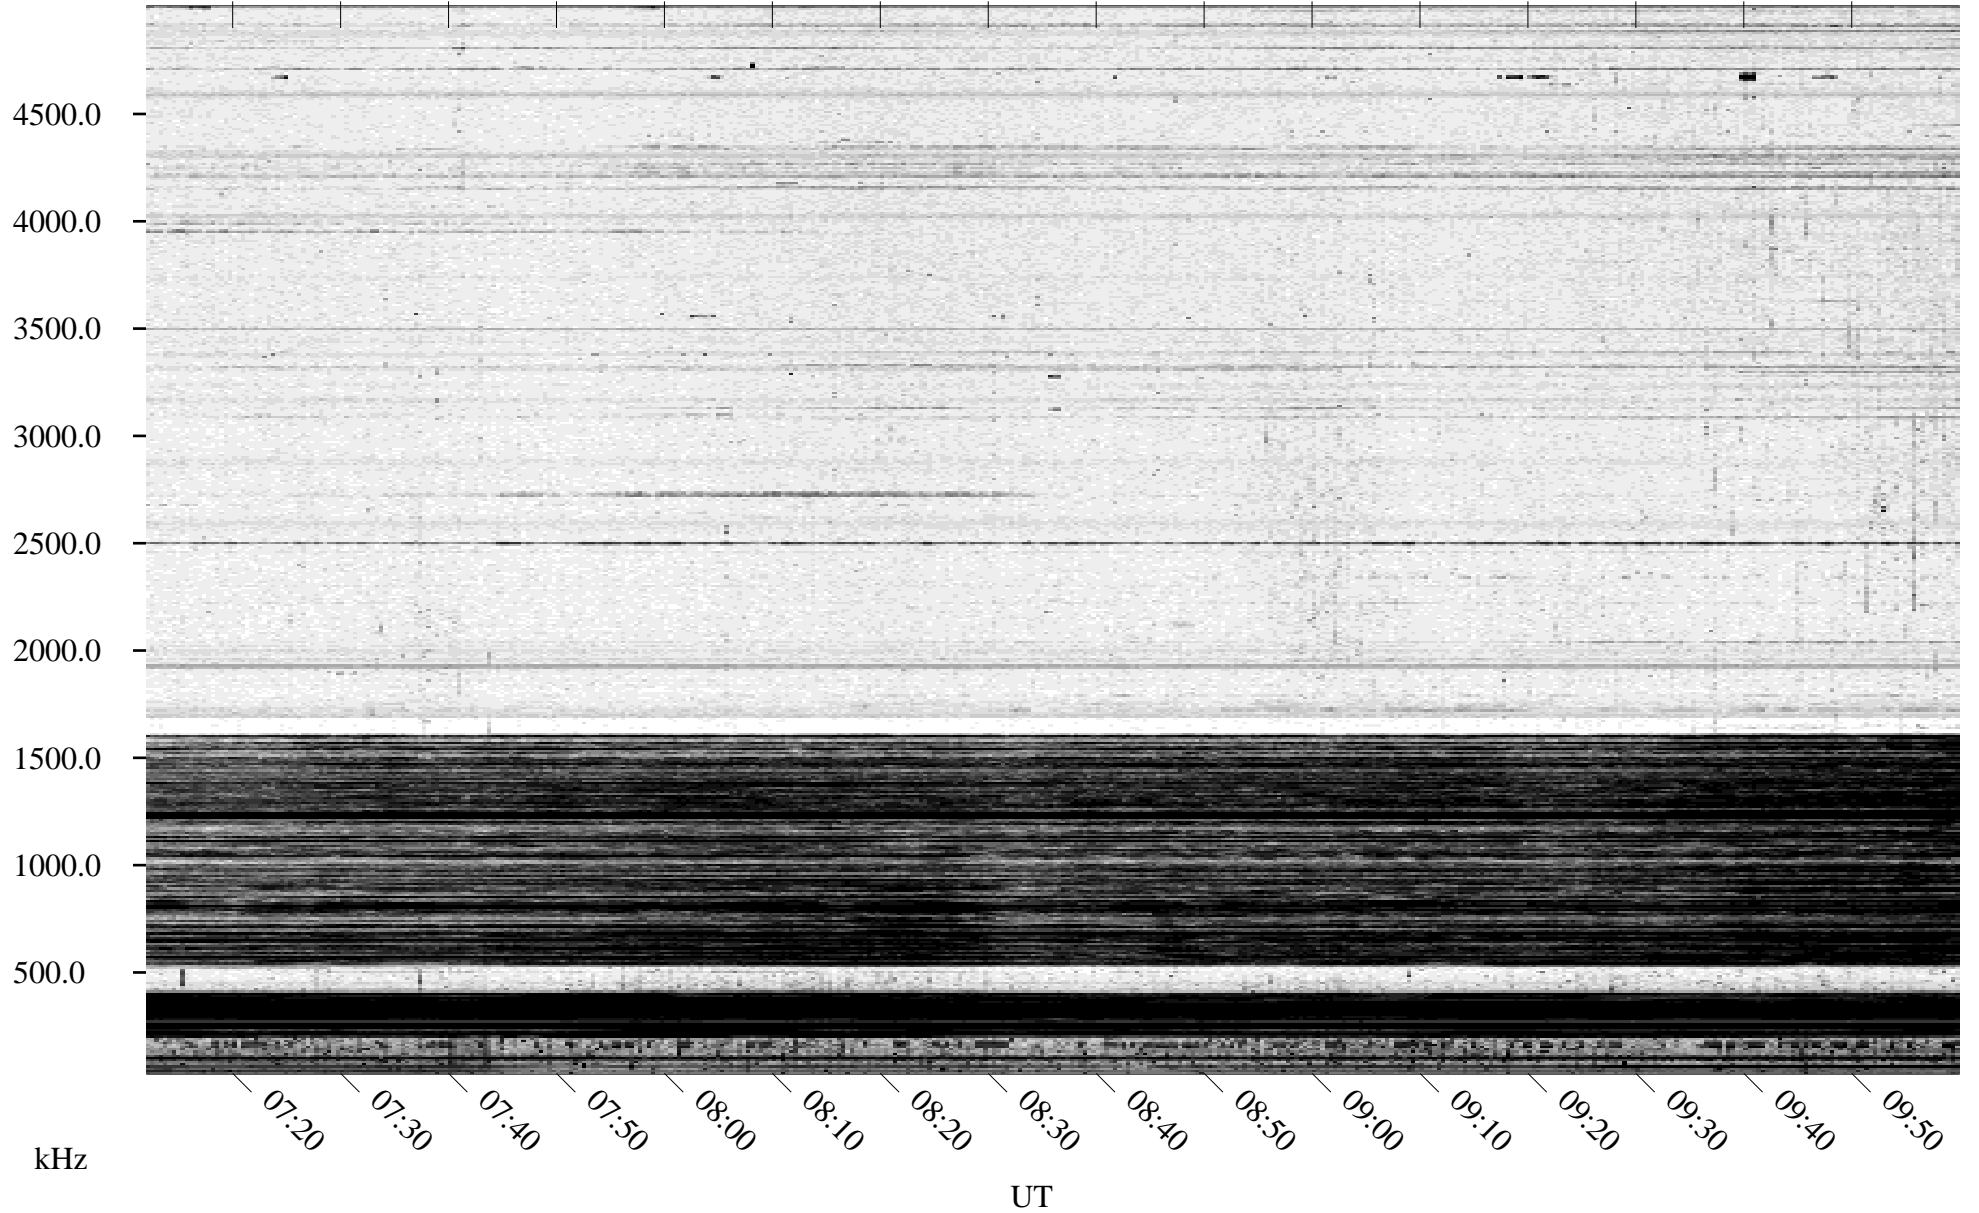

03/15/1996 Churchill, Manitoba

Linear Scale Black = 161 White = 15

ch960751.r02m max_12

Page 1

03/15/1996 Churchill, Manitoba

Linear Scale Black = 161 White = 15

ch960751.r02m max_12

Page 2

03/16/1996 Churchill, Manitoba

Linear Scale Black = 161 White = 15

ch960751.r02m max_12

Page 3

03/16/1996 Churchill, Manitoba

Linear Scale Black = 161 White = 15

ch960751.r02m max_12

Page 4

03/16/1996 Churchill, Manitoba

Linear Scale Black = 161 White = 15

ch960751.r02m max_12

Page 5

03/16/1996 Churchill, Manitoba

Linear Scale Black = 161 White = 15

ch960751.r02m max_12

Page 6

03/16/1996 Churchill, Manitoba

Linear Scale Black = 161 White = 15

ch960751.r02m max_12

Page 7

03/16/1996 Churchill, Manitoba

Linear Scale Black = 161 White = 15

ch960751.r02m max_12

Page 8