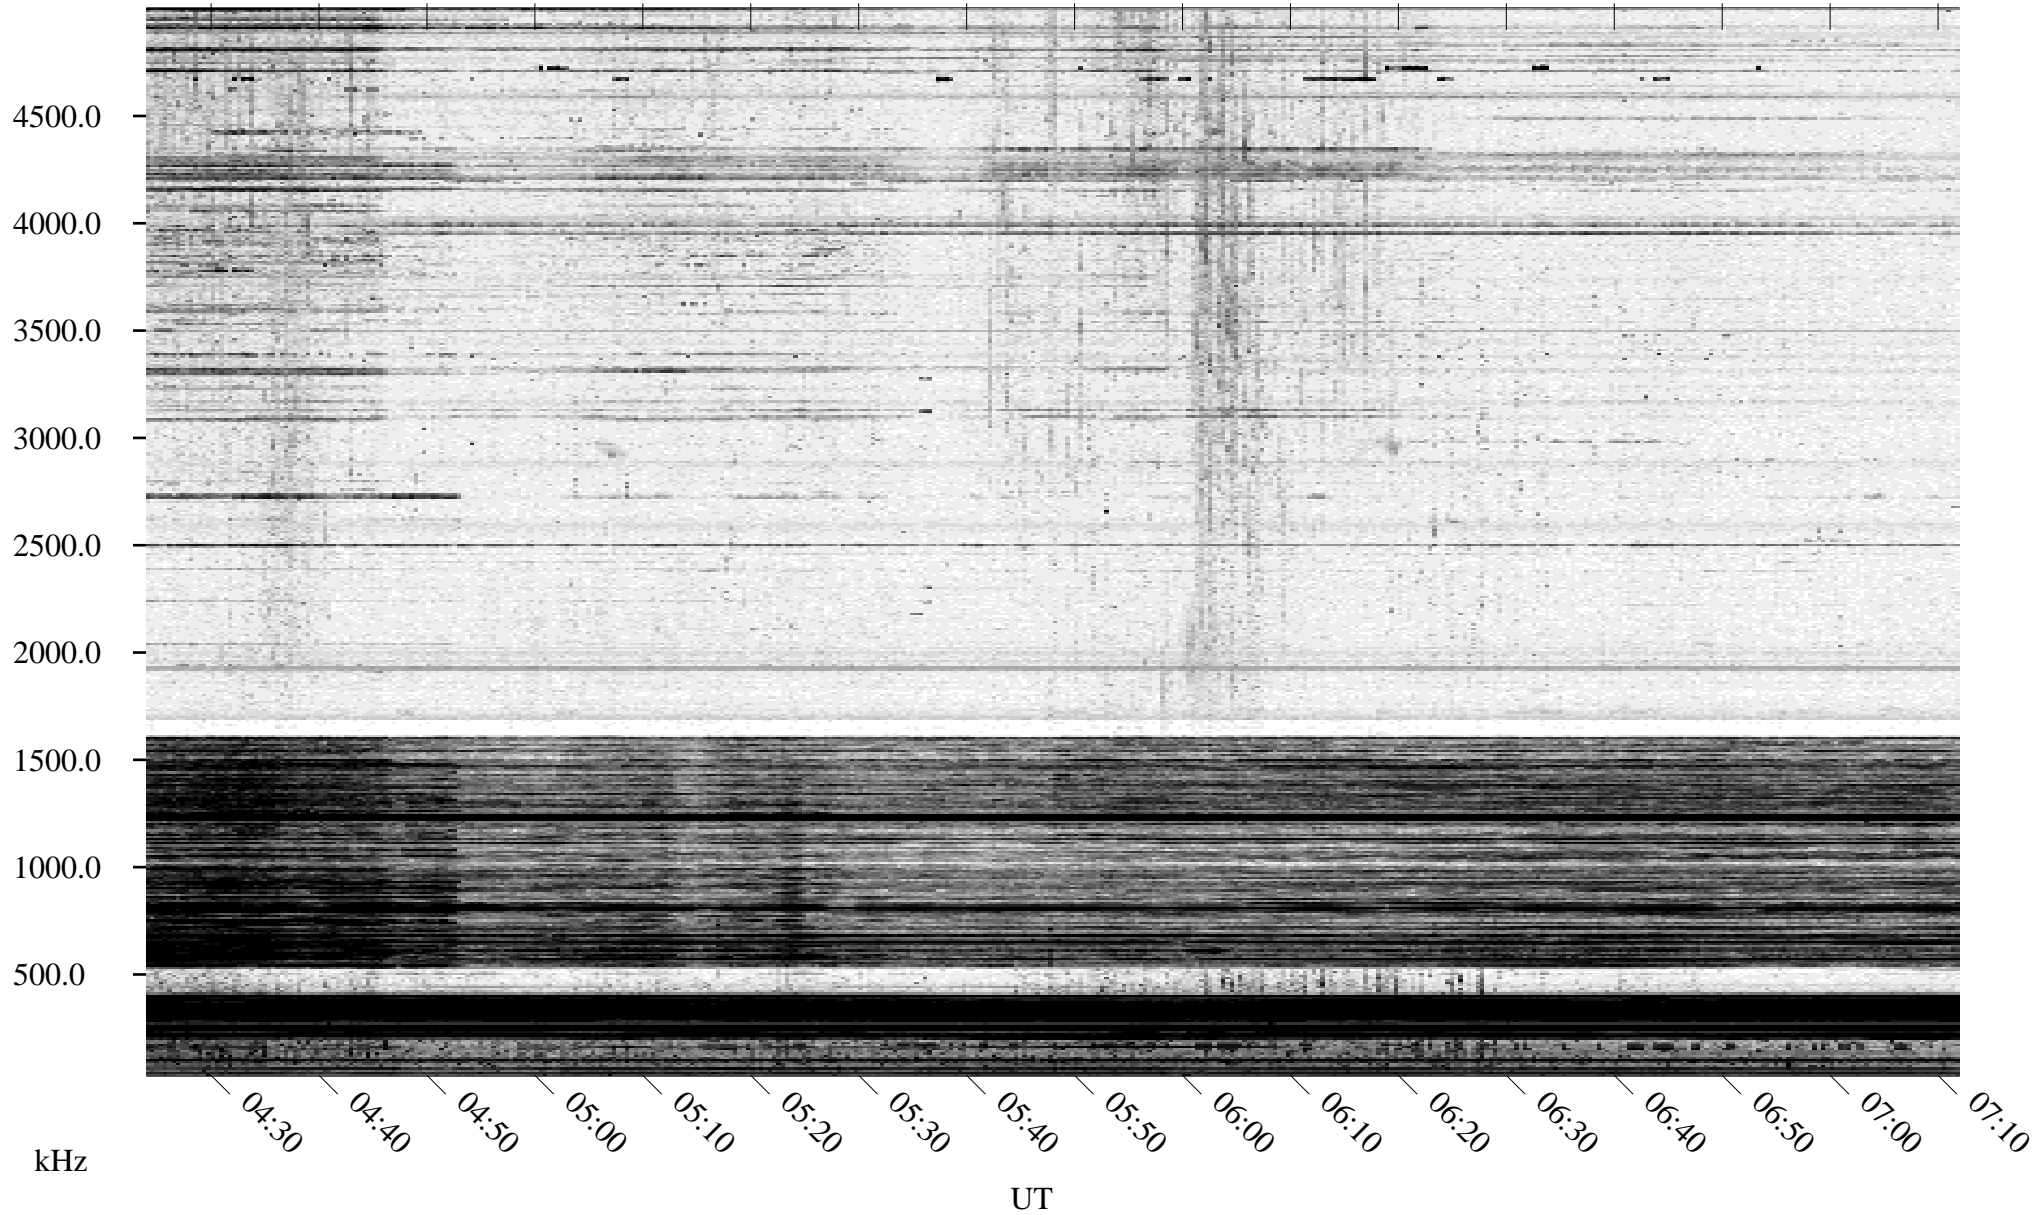

03/15/1996 Churchill, Manitoba

Linear Scale Black = 161 White = 15

ch960751.r02m max_12

Page 1

03/15/1996 Churchill, Manitoba

Linear Scale Black = 161 White = 15

ch960751.r02m max_12

Page 2

03/16/1996 Churchill, Manitoba

Linear Scale Black = 161 White = 15

ch960751.r02m max_12

Page 3

03/16/1996 Churchill, Manitoba

Linear Scale Black = 161 White = 15

ch960751.r02m max_12

Page 4

03/16/1996 Churchill, Manitoba

Linear Scale Black = 161 White = 15

ch960751.r02m max_12

Page 5

03/16/1996 Churchill, Manitoba

Linear Scale Black = 161 White = 15

ch960751.r02m max_12

Page 6

03/16/1996 Churchill, Manitoba

Linear Scale Black = 161 White = 15

ch960751.r02m max_12

Page 7

03/16/1996 Churchill, Manitoba

Linear Scale Black = 161 White = 15

ch960751.r02m max_12

Page 8