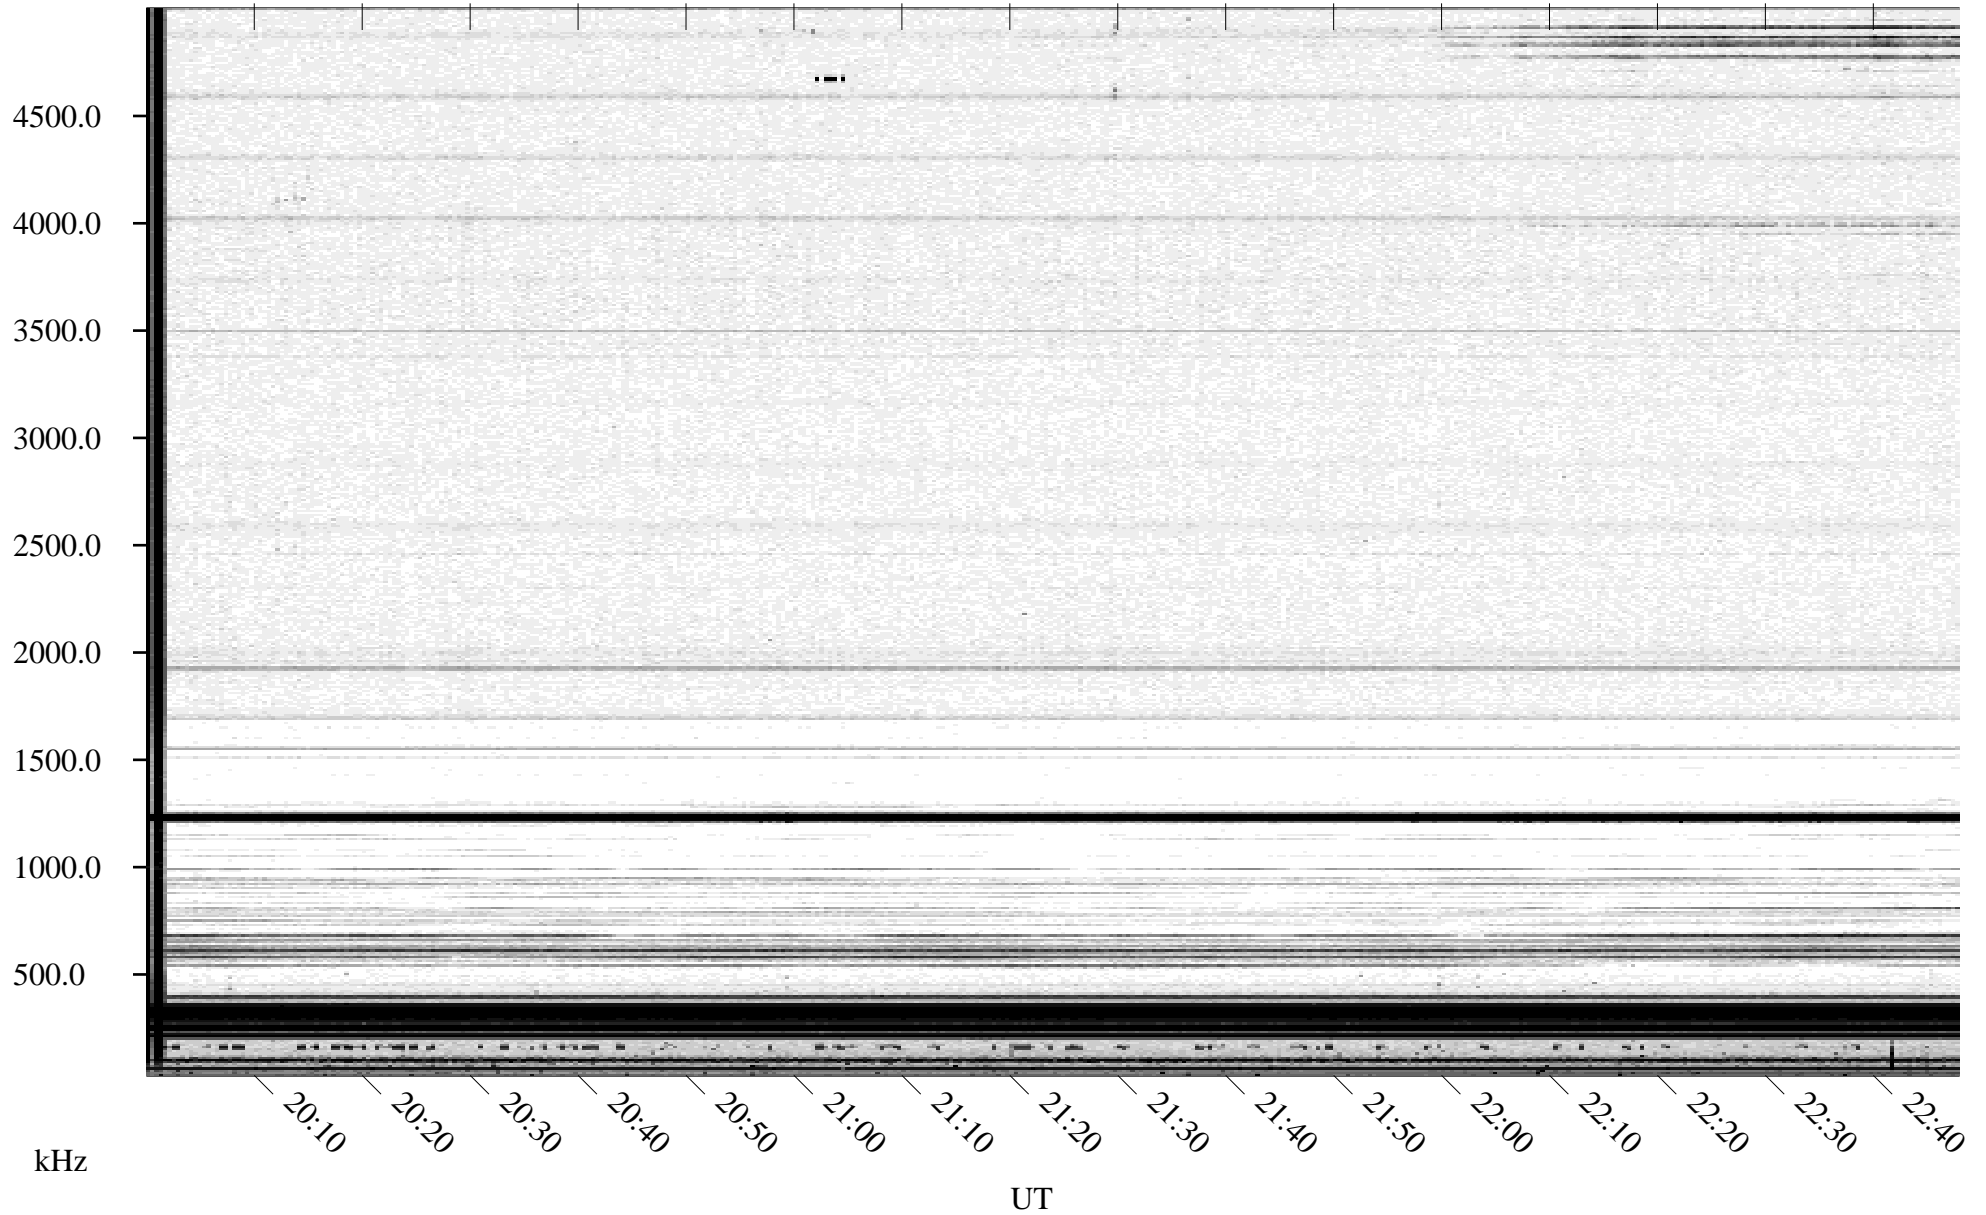

03/15/1996 Churchill, Manitoba

Linear Scale Black = 161 White = 15

ch960751.r02m max_12

Page 1

03/15/1996 Churchill, Manitoba

Linear Scale Black = 161 White = 15

ch960751.r02m max_12

Page 2

03/16/1996 Churchill, Manitoba

Linear Scale Black = 161 White = 15

ch960751.r02m max_12

Page 3

03/16/1996 Churchill, Manitoba

Linear Scale Black = 161 White = 15

ch960751.r02m max_12

Page 4

03/16/1996 Churchill, Manitoba

Linear Scale Black = 161 White = 15

ch960751.r02m max_12

Page 5

03/16/1996 Churchill, Manitoba

Linear Scale Black = 161 White = 15

ch960751.r02m max_12

Page 6

03/16/1996 Churchill, Manitoba

Linear Scale Black = 161 White = 15

ch960751.r02m max_12

Page 7

03/16/1996 Churchill, Manitoba

Linear Scale Black = 161 White = 15

ch960751.r02m max_12

Page 8