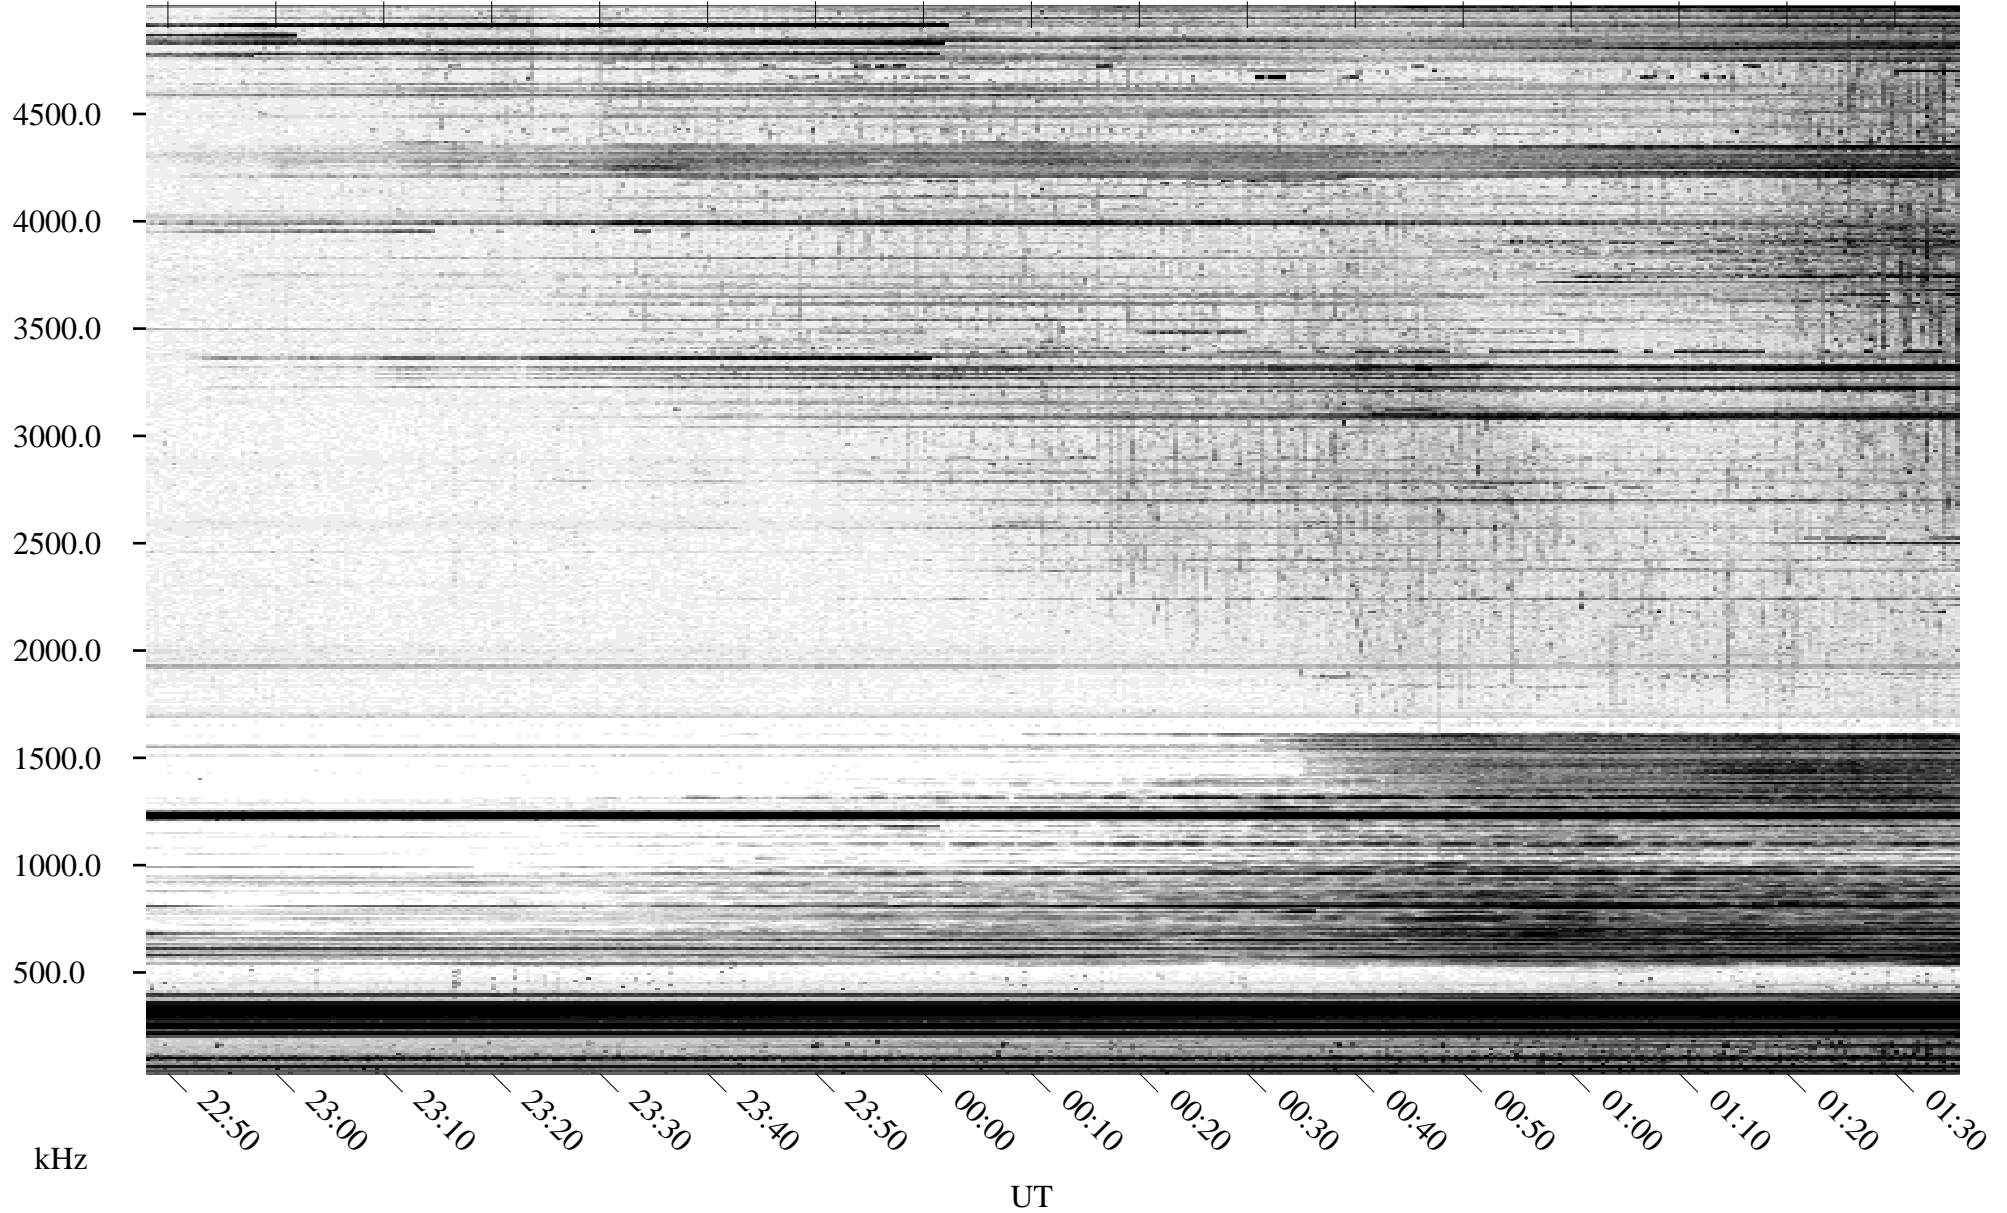

03/15/1996 Churchill, Manitoba

Linear Scale Black = 161 White = 15

ch960751.r02m max_12

Page 1

03/15/1996 Churchill, Manitoba

Linear Scale Black = 161 White = 15

ch960751.r02m max_12

Page 2

03/16/1996 Churchill, Manitoba

Linear Scale Black = 161 White = 15

ch960751.r02m max_12

Page 3

03/16/1996 Churchill, Manitoba

Linear Scale Black = 161 White = 15

ch960751.r02m max_12

Page 4

03/16/1996 Churchill, Manitoba

Linear Scale Black = 161 White = 15

ch960751.r02m max_12

Page 5

03/16/1996 Churchill, Manitoba

Linear Scale Black = 161 White = 15

ch960751.r02m max_12

Page 6

03/16/1996 Churchill, Manitoba

Linear Scale Black = 161 White = 15

ch960751.r02m max_12

Page 7

03/16/1996 Churchill, Manitoba

Linear Scale Black = 161 White = 15

ch960751.r02m max_12

Page 8