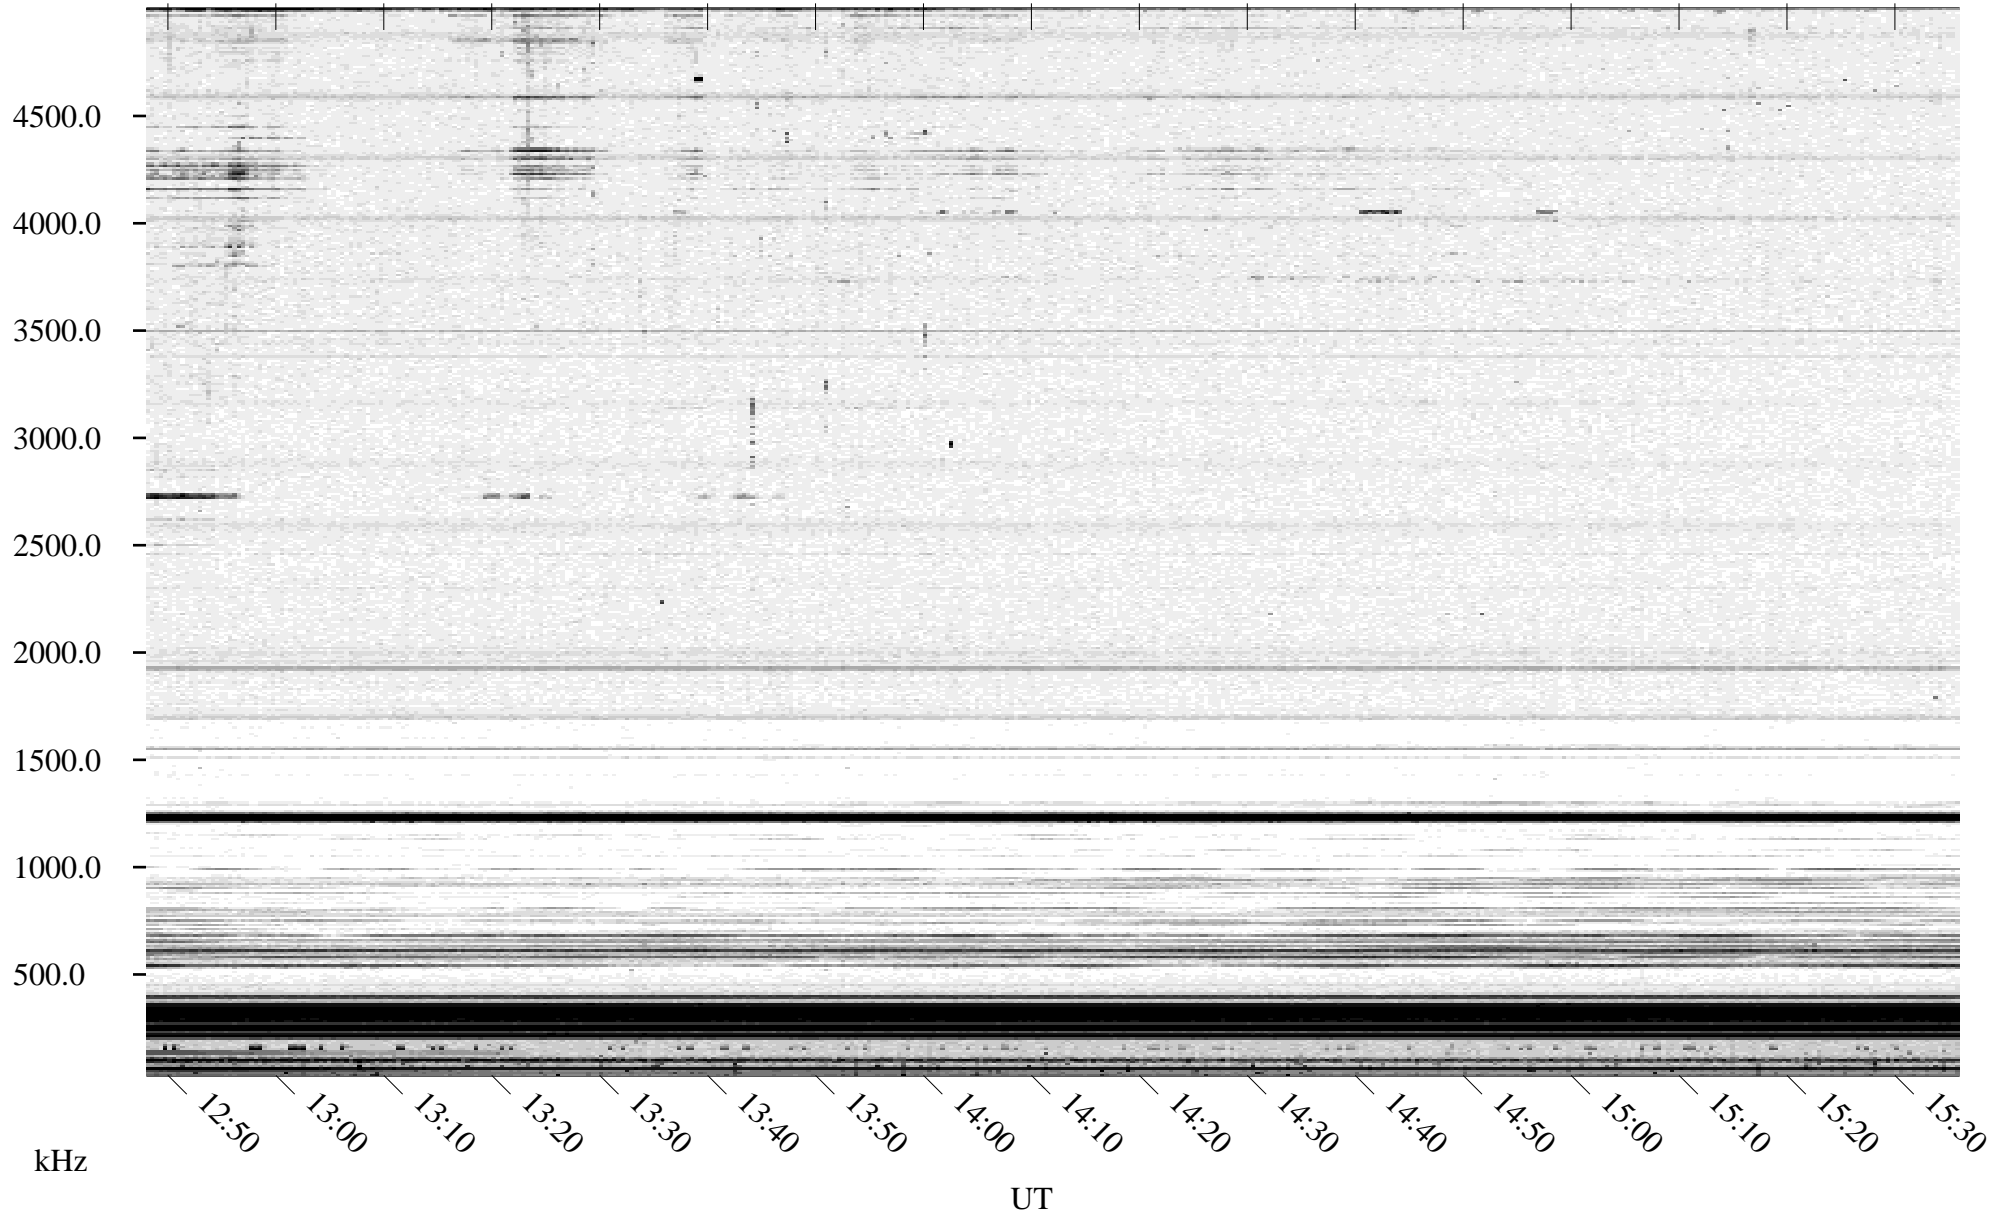

03/15/1996 Churchill, Manitoba

Linear Scale Black = 161 White = 15

ch960751.r02m max_12

Page 1

03/15/1996 Churchill, Manitoba

Linear Scale Black = 161 White = 15

ch960751.r02m max_12

Page 2

03/16/1996 Churchill, Manitoba

Linear Scale Black = 161 White = 15

ch960751.r02m max_12

Page 3

03/16/1996 Churchill, Manitoba

Linear Scale Black = 161 White = 15

ch960751.r02m max_12

Page 4

03/16/1996 Churchill, Manitoba

Linear Scale Black = 161 White = 15

ch960751.r02m max_12

Page 5

03/16/1996 Churchill, Manitoba

Linear Scale Black = 161 White = 15

ch960751.r02m max_12

Page 6

03/16/1996 Churchill, Manitoba

Linear Scale Black = 161 White = 15

ch960751.r02m max_12

Page 7

03/16/1996 Churchill, Manitoba

Linear Scale Black = 161 White = 15

ch960751.r02m max_12

Page 8