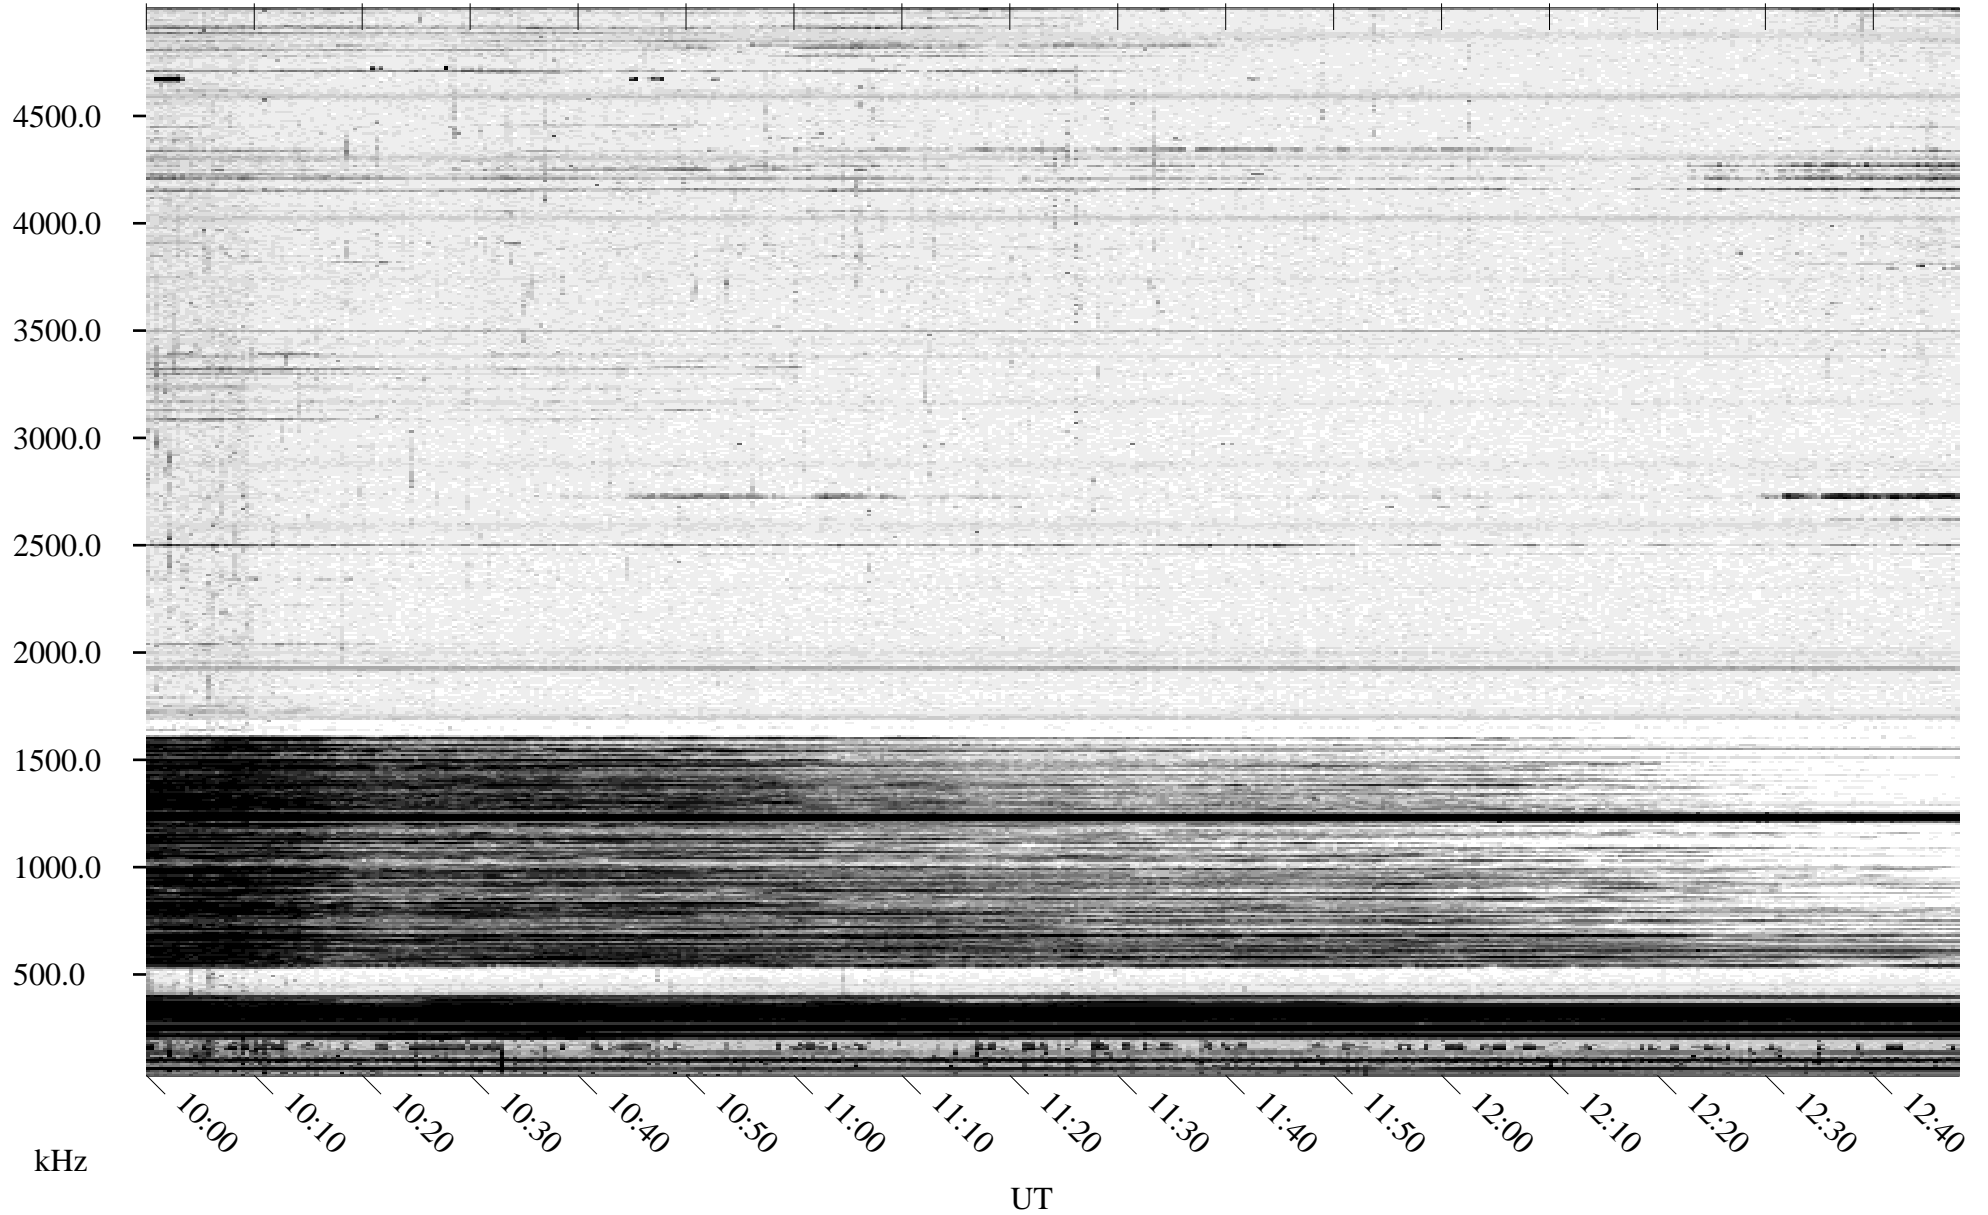

03/15/1996 Churchill, Manitoba

Linear Scale Black = 161 White = 15

ch960751.r02m max_12

Page 1

03/15/1996 Churchill, Manitoba

Linear Scale Black = 161 White = 15

ch960751.r02m max_12

Page 2

03/16/1996 Churchill, Manitoba

Linear Scale Black = 161 White = 15

ch960751.r02m max_12

Page 3

03/16/1996 Churchill, Manitoba

Linear Scale Black = 161 White = 15

ch960751.r02m max_12

Page 4

03/16/1996 Churchill, Manitoba

Linear Scale Black = 161 White = 15

ch960751.r02m max_12

Page 5

03/16/1996 Churchill, Manitoba

Linear Scale Black = 161 White = 15

ch960751.r02m max_12

Page 6

03/16/1996 Churchill, Manitoba

Linear Scale Black = 161 White = 15

ch960751.r02m max_12

Page 7

03/16/1996 Churchill, Manitoba

Linear Scale Black = 161 White = 15

ch960751.r02m max_12

Page 8